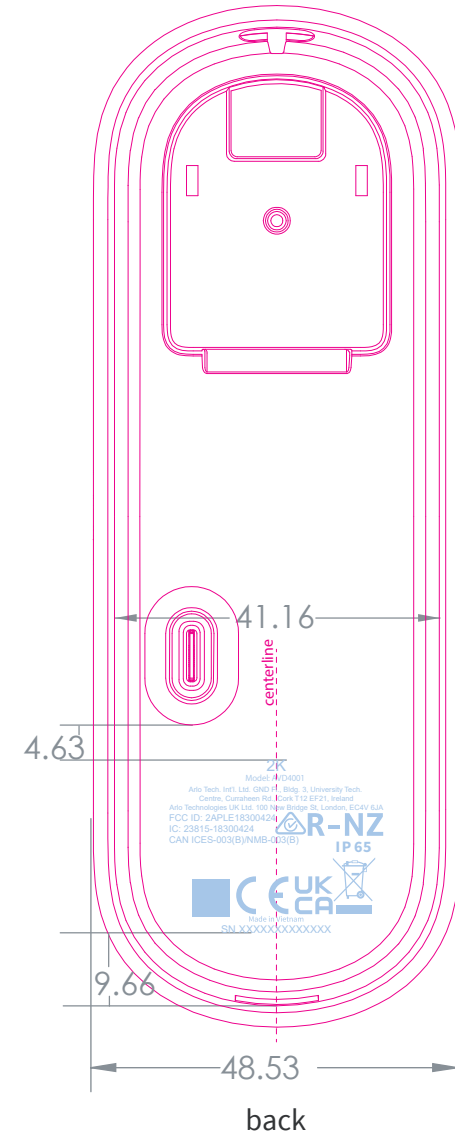

scale 1:1

Artwork

ARTWORK SPECIFICATION
ESSENTIAL2 PARROT FHD
(2D barcode 5mmx5mm)

REVISION: 08 2023-03-23

REVISION NOTES:
04: revised product label graphic
05: Add FHD
06: removed graphics
07: 2D barcode 5x5
08: all laser color target cool grey 6 C

SCALE:1:1 DESIGNER: [CP]

COLOR STANDARDS USED:

WHITE

laser etch Pantone cool grey 6 C

NOTES:

1. REFER TO ARLO SPEC. DOC-50093 FOR COLOR TOLERANCES.
2. INK COLOR IS SHOWN TO THE RIGHT.
3. DIE LINES ARE MAGENTA COLOR AND DO NOT PRINT.

scale 1:1

Artwork

ARTWORK SPECIFICATION
ESSENTIAL2 PARROT 2k
(2D barcode 5mmx5mm)

REVISION: 06 2023-03-23

REVISION NOTES:
04: remove graphics
05: 2D barcode 5x5
06: all laser color target
pantone cool grey 6C