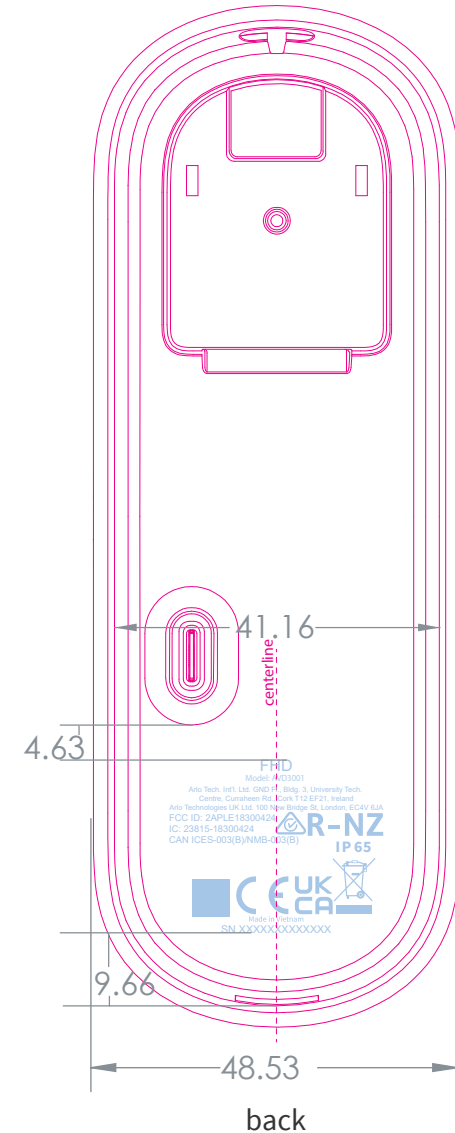

scale 1:1

Artwork

ARTWORK SPECIFICATION
ESSENTIAL2 PARROT FHD
(2D barcode 5mmx5mm)

REVISION: 08 2023-03-23

REVISION NOTES:
04: revised product label graphic
05: Add FHD
06: removed graphics
07: 2D barcode 5x5
08: all laser color target cool grey 6 C

SCALE:1:1 DESIGNER: [CP]

COLOR STANDARDS USED:

WHITE

laser etch Pantone cool grey 6 C

NOTES:

1. REFER TO ARLO SPEC. DOC-50093 FOR COLOR TOLERANCES.
2. INK COLOR IS SHOWN TO THE RIGHT.
3. DIE LINES ARE MAGENTA COLOR AND DO NOT PRINT.

scale 1:1

Artwork

ARTWORK SPECIFICATION
ESSENTIAL2 PARROT 2k
(2D barcode 5mmx5mm)

REVISION: 06 2023-03-23

REVISION NOTES:
04: remove graphics
05: 2D barcode 5x5
06: all laser color target
pantone cool grey 6C