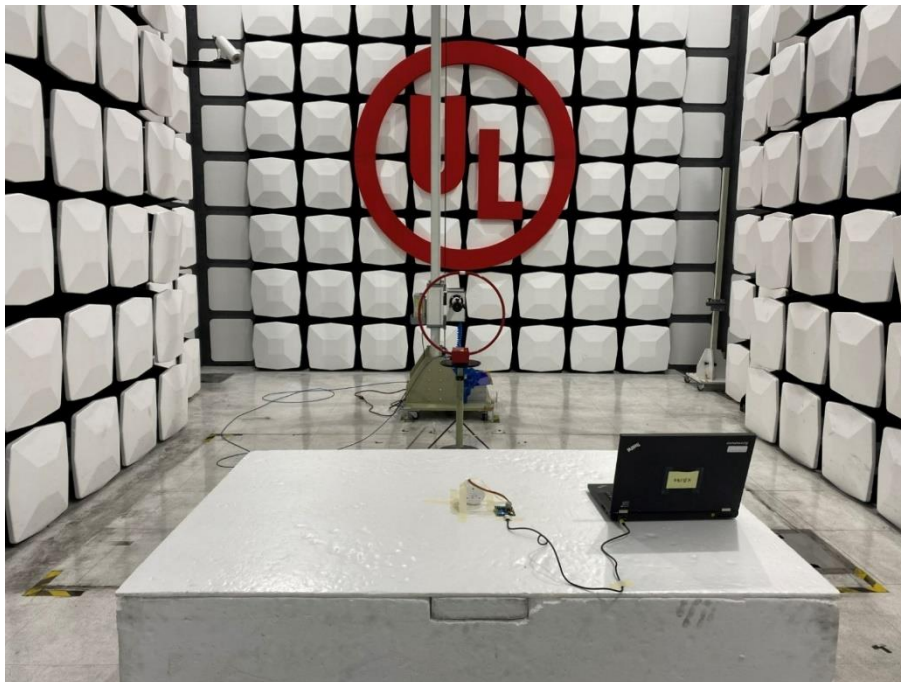

9 kHz ~ 30 MHz

Underwriters Laboratories Taiwan Co., Ltd.

Building B and Building E, No. 372-7, Sec. 4, Zhongxing Rd., Zhudong Township, Hsinchu County, Taiwan

Telephone : +886-2-7737-3000

Facsimile (FAX) : +886-3-583-7948