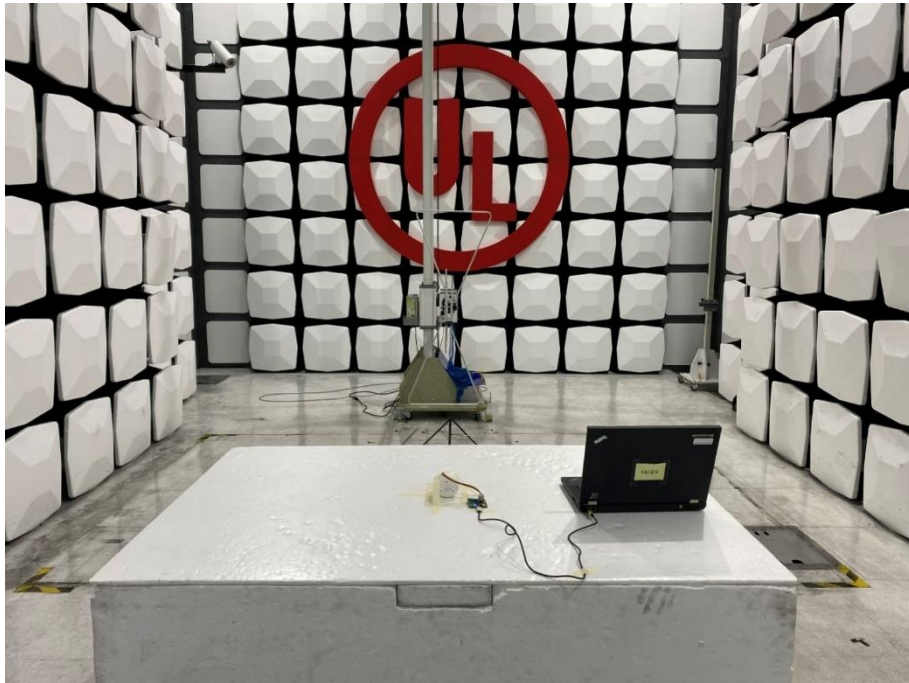

30 MHz ~ 1 GHz

Underwriters Laboratories Taiwan Co., Ltd.

Building B and Building E, No. 372-7, Sec. 4, Zhongxing Rd., Zhudong Township, Hsinchu County, Taiwan

Telephone : +886-2-7737-3000

Facsimile (FAX) : +886-3-583-7948