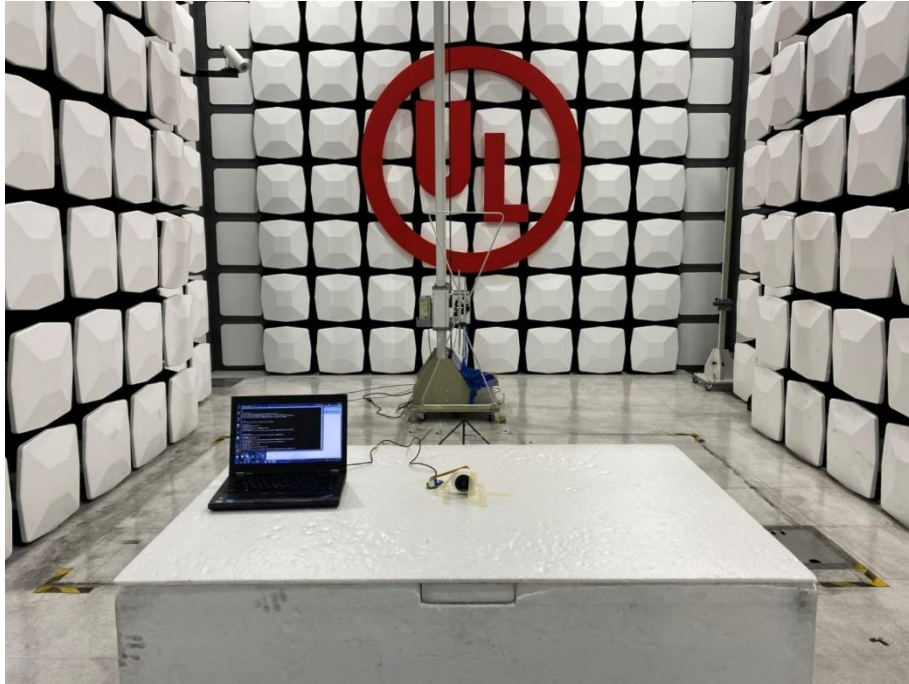

30 MHz ~ 1 GHz

Underwriters Laboratories Taiwan Co., Ltd.

Building B and Building E, No. 372-7, Sec. 4, Zhongxing Rd., Zhudong Township, Hsinchu County, Taiwan

Telephone : +886-2-7737-3000

Facsimile (FAX) : +886-3-583-7948