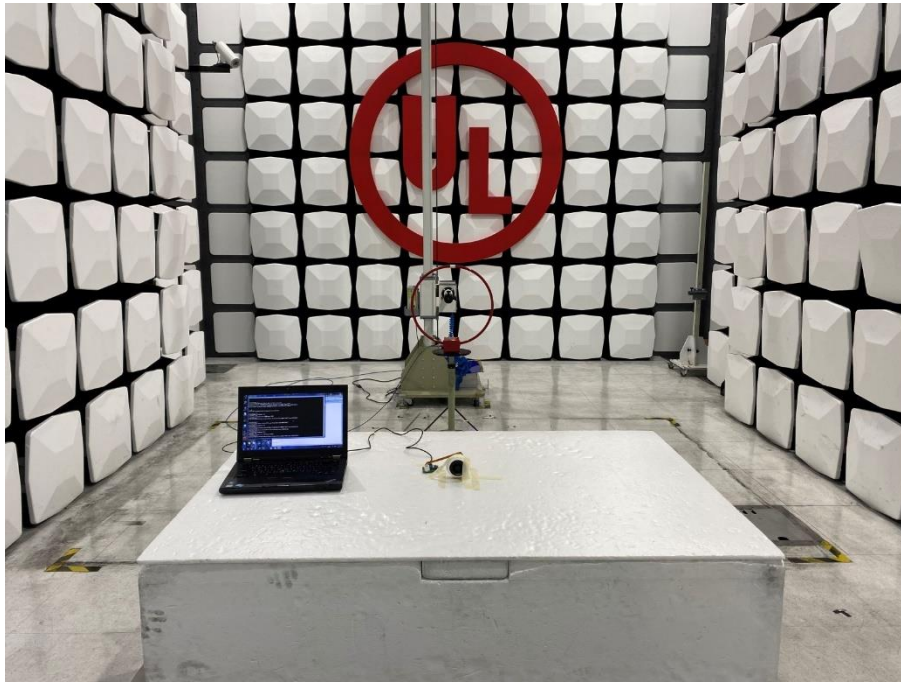

9 kHz ~ 30 MHz

Underwriters Laboratories Taiwan Co., Ltd.

Building B and Building E, No. 372-7, Sec. 4, Zhongxing Rd., Zhudong Township, Hsinchu County, Taiwan

Telephone : +886-2-7737-3000

Facsimile (FAX) : +886-3-583-7948