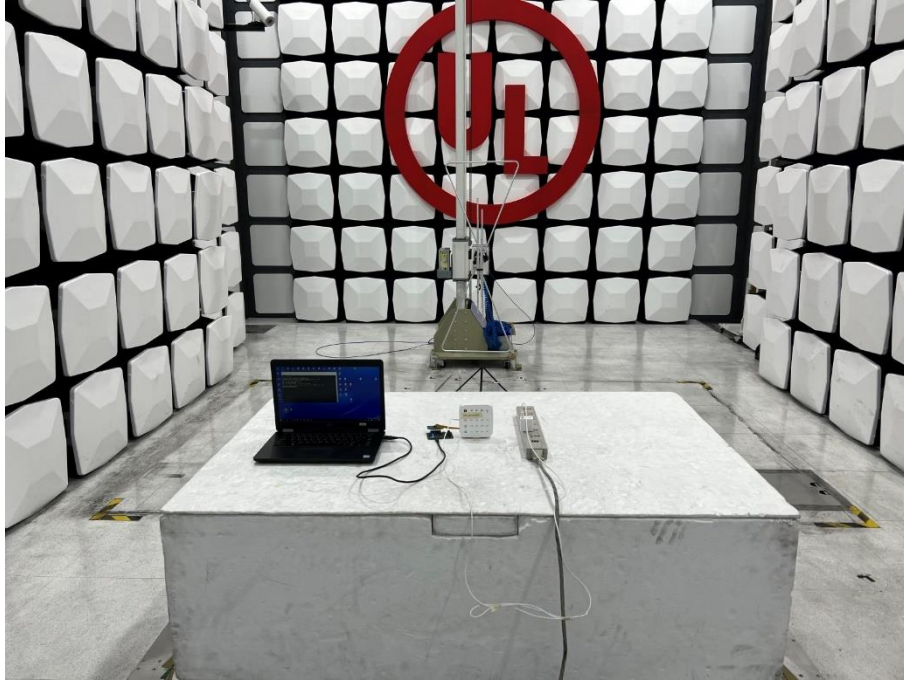

30 MHz ~ 1 GHz

Underwriters Laboratories Taiwan Co., Ltd.

Building B and Building E, No. 372-7, Sec. 4, Zhongxing Rd., Zhudong Township, Hsinchu County, Taiwan

Telephone : +886-2-7737-3000

Facsimile (FAX) : +886-3-583-7948