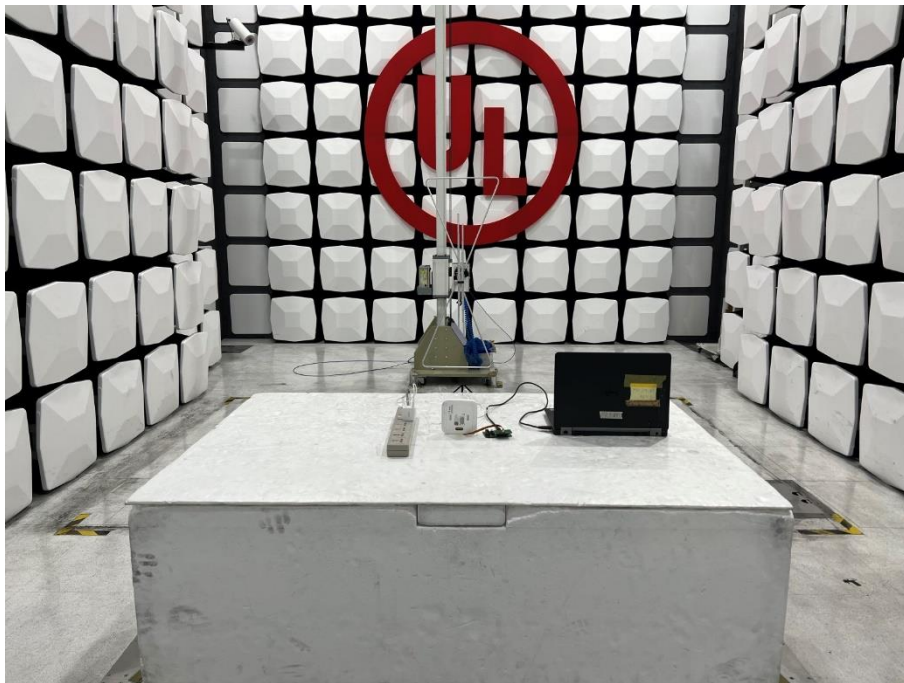

30 MHz ~ 1 GHz

Underwriters Laboratories Taiwan Co., Ltd.

Building B and Building E, No. 372-7, Sec. 4, Zhongxing Rd., Zhudong Township, Hsinchu County, Taiwan

Telephone : +886-2-7737-3000

Facsimile (FAX) : +886-3-583-7948