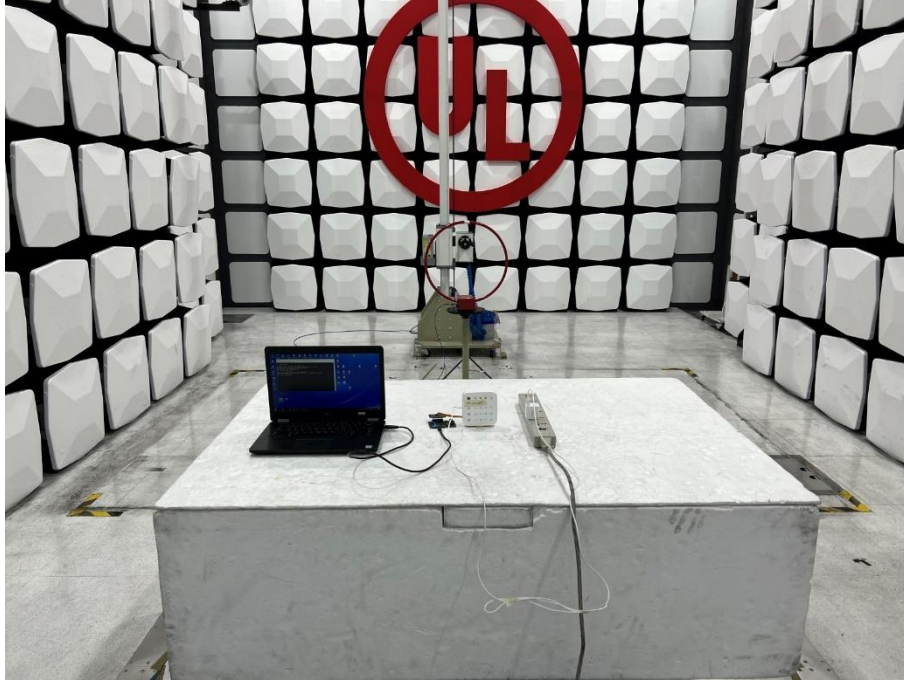

9 kHz ~ 30 MHz

Underwriters Laboratories Taiwan Co., Ltd.

Building B and Building E, No. 372-7, Sec. 4, Zhongxing Rd., Zhudong Township, Hsinchu County, Taiwan

Telephone :+886-2-7737-3000

Facsimile (FAX) :+886-3-583-7948