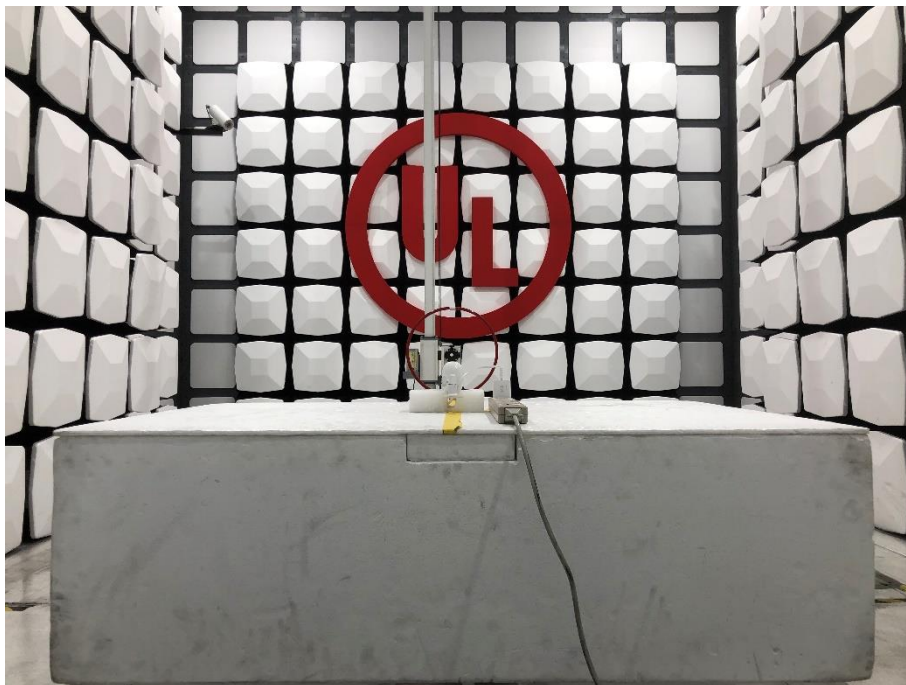

9kHz ~ 30MHz

Underwriters Laboratories Taiwan Co., Ltd.

Building B and Building E, No. 372-7, Sec. 4, Zhongxing Rd., Zhudong Township, Hsinchu County, Taiwan

Telephone :+886-2-7737-3000

Facsimile (FAX) :+886-3-583-7948