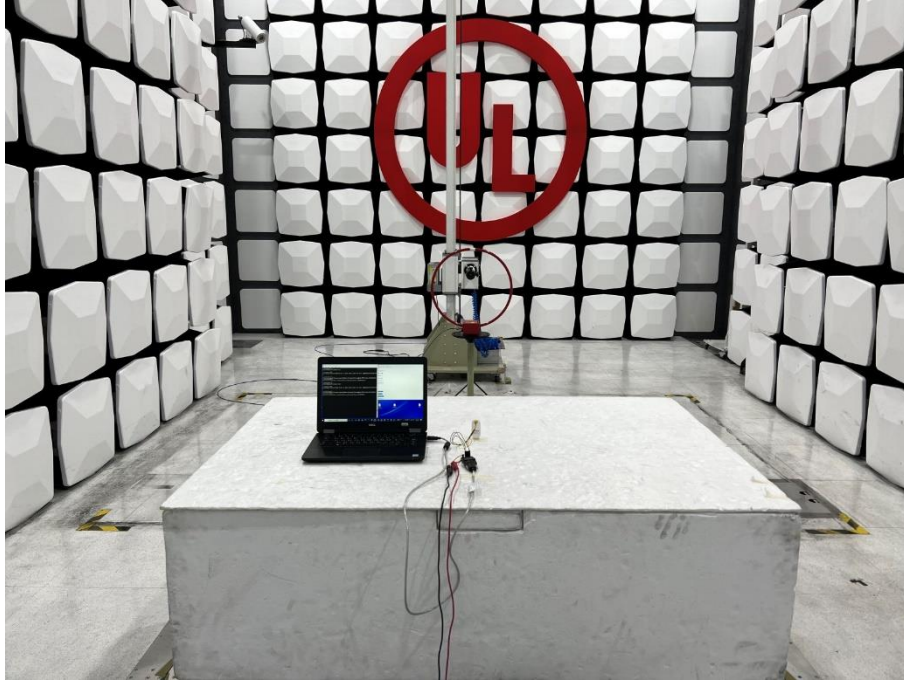

9 kHz ~ 30 MHz

Underwriters Laboratories Taiwan Co., Ltd.

Building B and Building E, No. 372-7, Sec. 4, Zhongxing Rd., Zhudong Township, Hsinchu County, Taiwan

Telephone :+886-2-7737-3000

Facsimile (FAX) :+886-3-583-7948