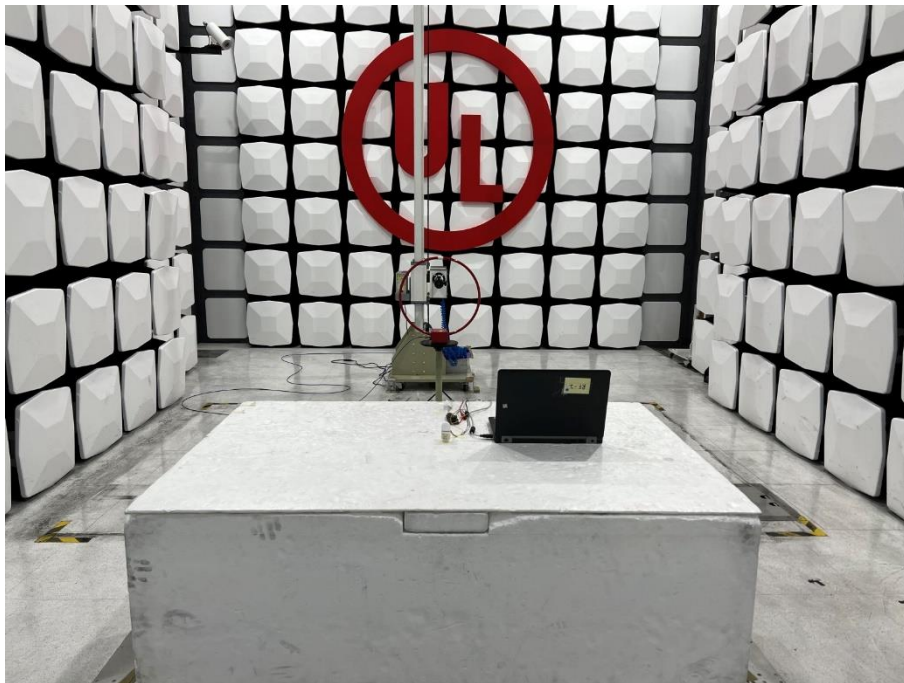

9 kHz ~ 30 MHz

Underwriters Laboratories Taiwan Co., Ltd.

Building B and Building E, No. 372-7, Sec. 4, Zhongxing Rd., Zhudong Township, Hsinchu County, Taiwan

Telephone :+886-2-7737-3000

Facsimile (FAX) :+886-3-583-7948