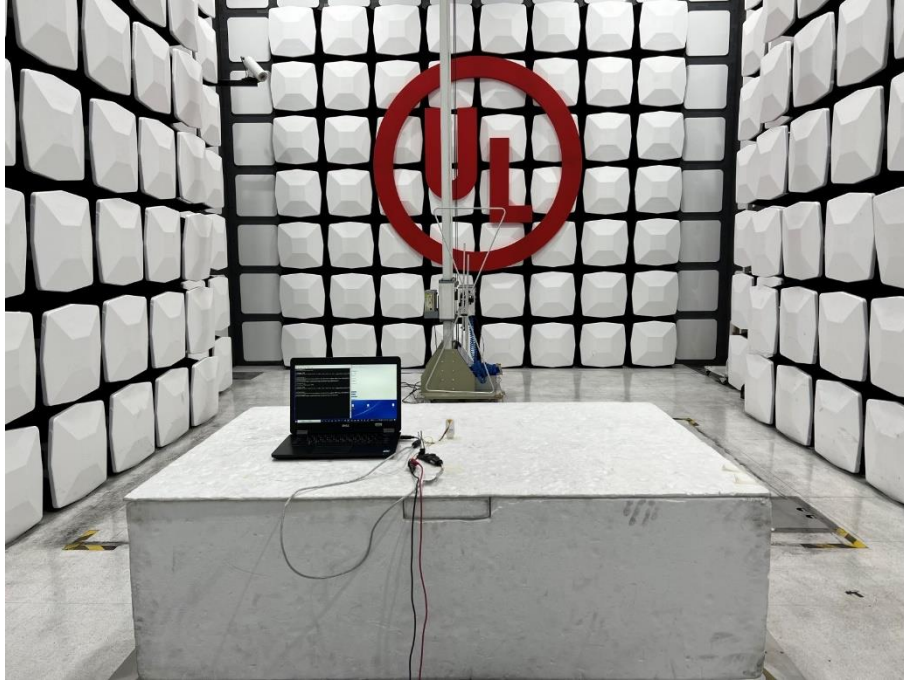

30 MHz ~ 1 GHz

Underwriters Laboratories Taiwan Co., Ltd.

Building B and Building E, No. 372-7, Sec. 4, Zhongxing Rd., Zhudong Township, Hsinchu County, Taiwan

Telephone : +886-2-7737-3000

Facsimile (FAX) : +886-3-583-7948