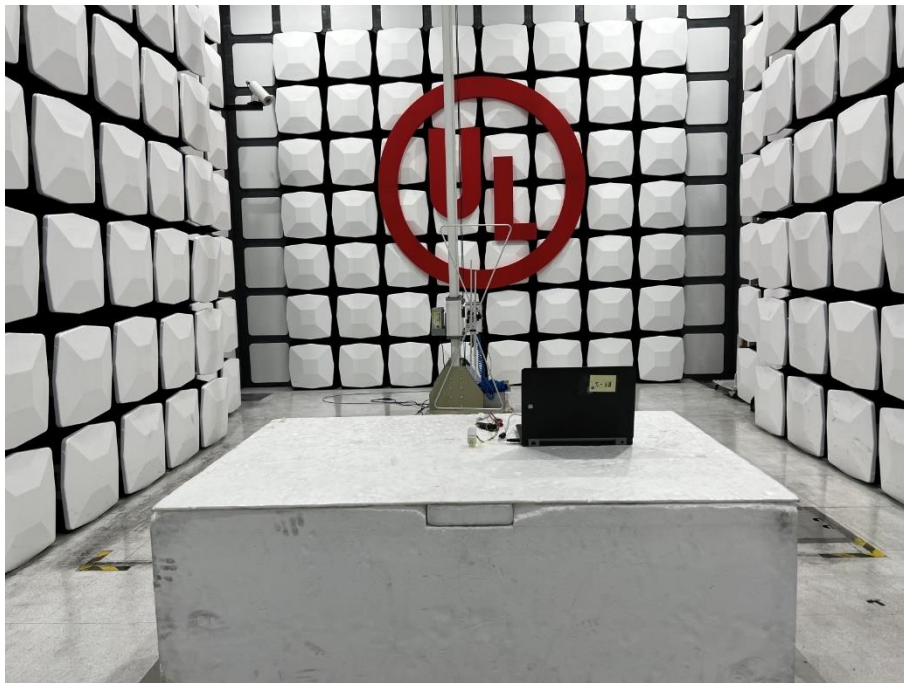

30 MHz ~ 1 GHz

Underwriters Laboratories Taiwan Co., Ltd.

Building B and Building E, No. 372-7, Sec. 4, Zhongxing Rd., Zhudong Township, Hsinchu County, Taiwan

Telephone : +886-2-7737-3000

Facsimile (FAX) : +886-3-583-7948