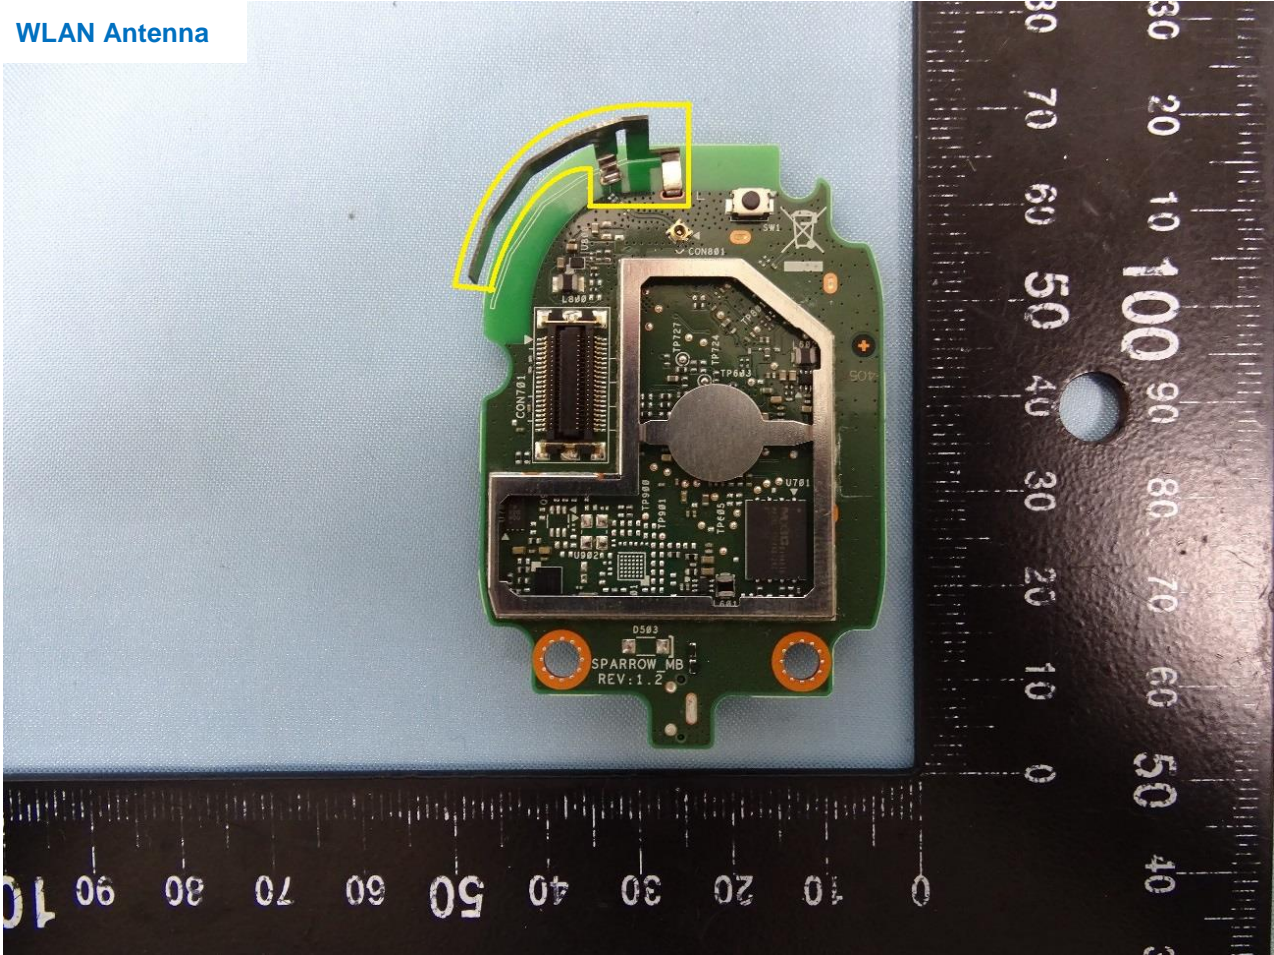

Brand Name: Arlo / Model Name: VMC2040

Brand Name: Arlo / Model Name: VMC2040

Brand Name: Arlo / Model Name: VMC2040

Brand Name: Arlo / Model Name: VMC2040

Brand Name: Arlo / Model Name: VMC2040

Brand Name: Arlo / Model Name: VMC2040

Brand Name: Arlo / Model Name: VMC2040

Brand Name: Arlo / Model Name: VMC2040

WLAN Antenna

Brand Name: Arlo / Model Name: VMC2040

————THE END————