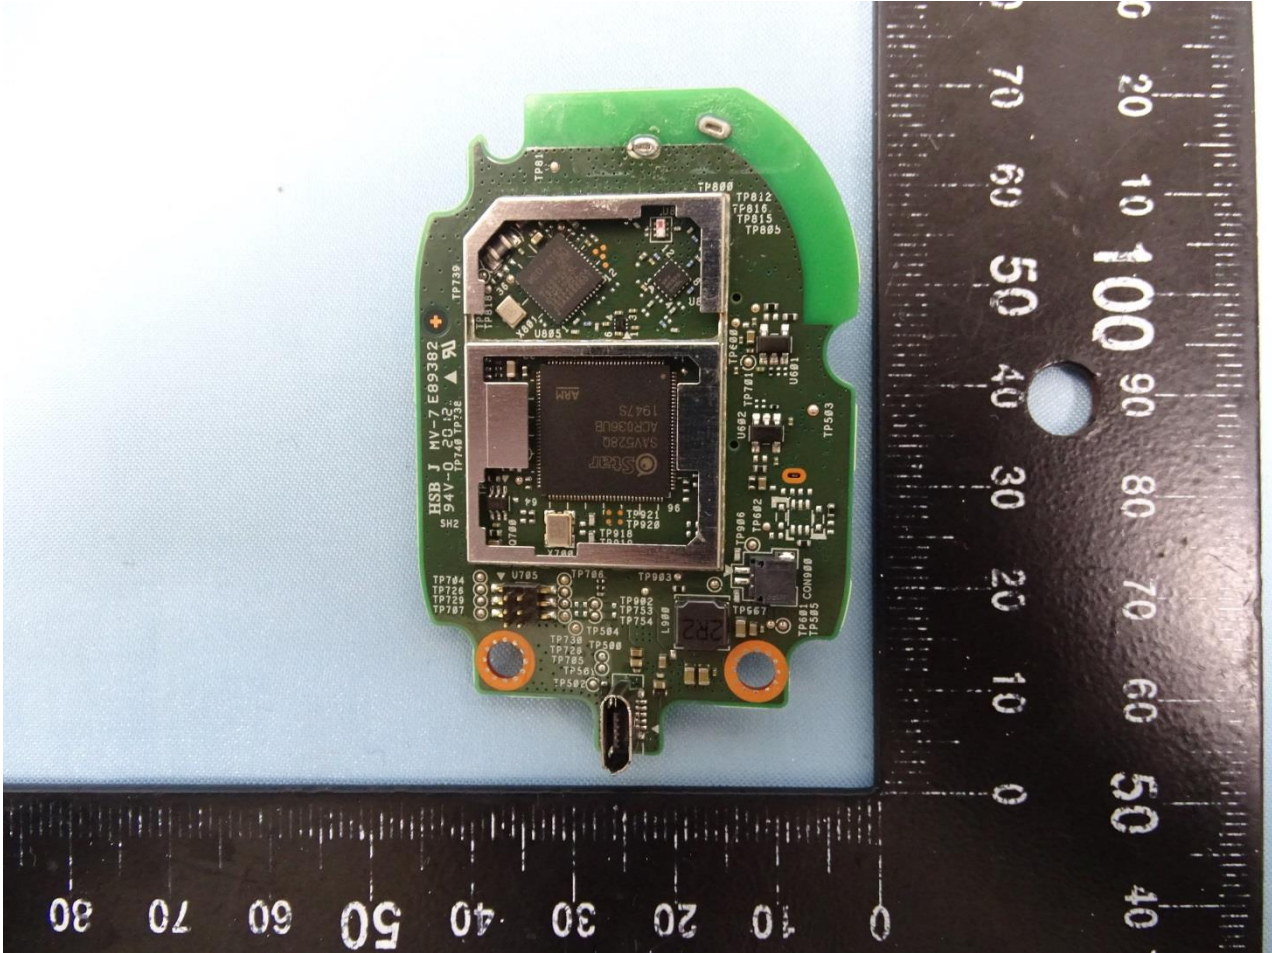

Brand Name: Arlo / Model Name: VMC2040

Brand Name: Arlo / Model Name: VMC2040

Brand Name: Arlo / Model Name: VMC2040

Brand Name: Arlo / Model Name: VMC2040

Brand Name: Arlo / Model Name: VMC2040

Brand Name: Arlo / Model Name: VMC2040

Brand Name: Arlo / Model Name: VMC2040

Brand Name: Arlo / Model Name: VMC2040

WLAN Antenna

Brand Name: Arlo / Model Name: VMC2040

————THE END————