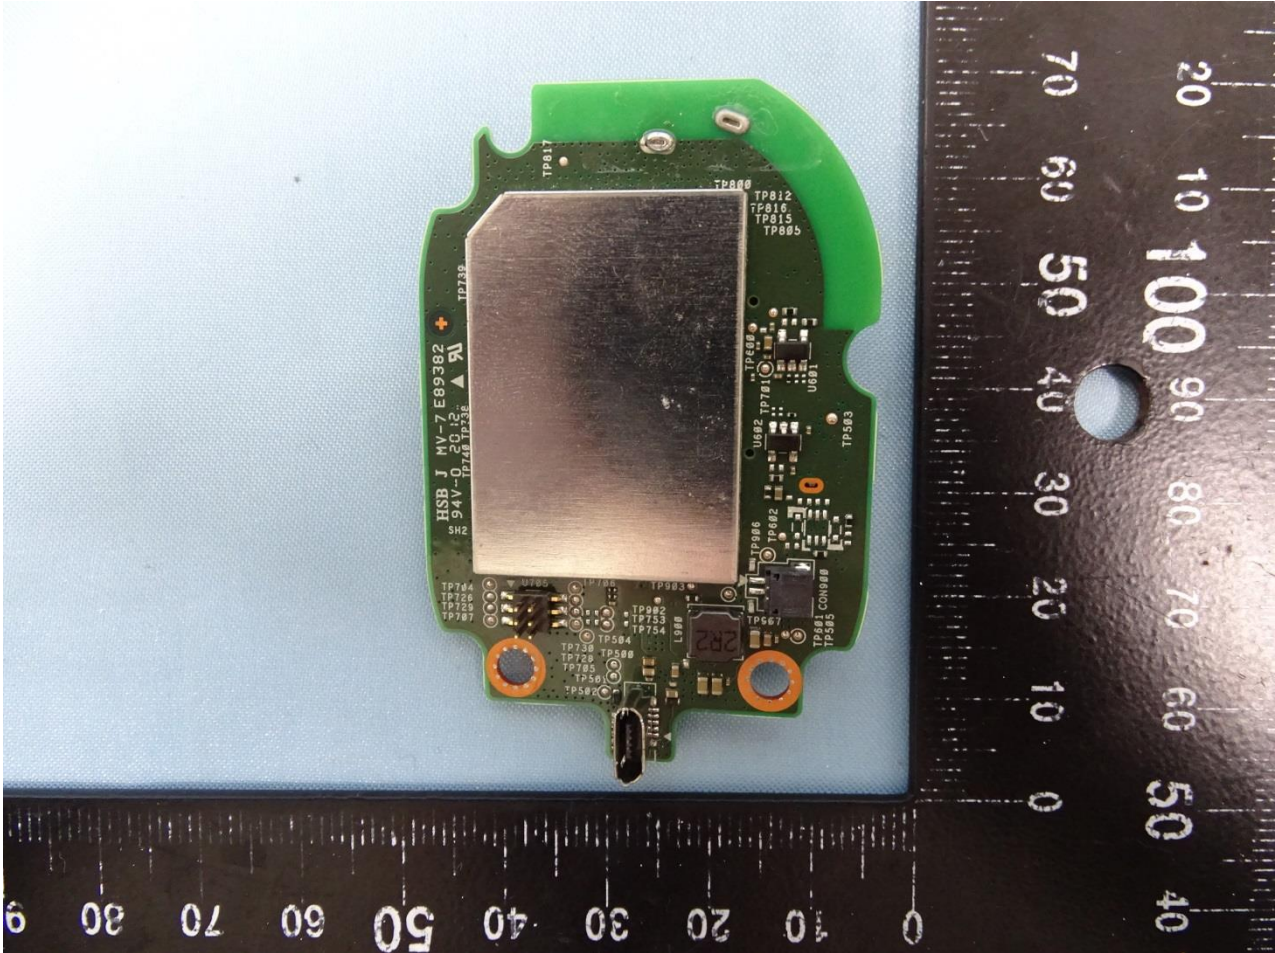

Brand Name: Arlo / Model Name: VMC2040

Brand Name: Arlo / Model Name: VMC2040

Brand Name: Arlo / Model Name: VMC2040

Brand Name: Arlo / Model Name: VMC2040

Brand Name: Arlo / Model Name: VMC2040

Brand Name: Arlo / Model Name: VMC2040

Brand Name: Arlo / Model Name: VMC2040

Brand Name: Arlo / Model Name: VMC2040

WLAN Antenna

Brand Name: Arlo / Model Name: VMC2040

————THE END————