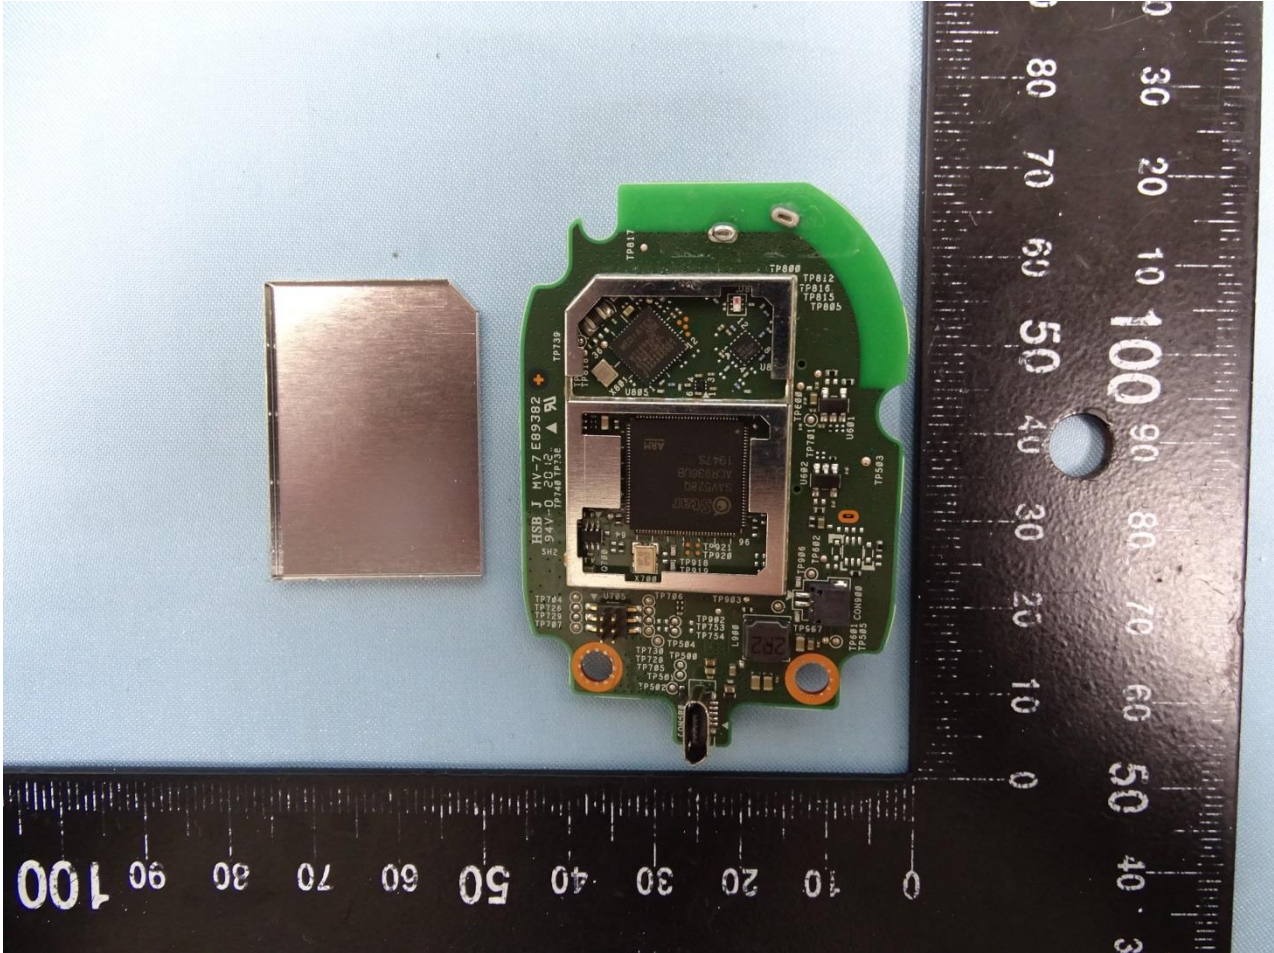

Brand Name: Arlo / Model Name: VMC2040

Brand Name: Arlo / Model Name: VMC2040

Brand Name: Arlo / Model Name: VMC2040

Brand Name: Arlo / Model Name: VMC2040

Brand Name: Arlo / Model Name: VMC2040

Brand Name: Arlo / Model Name: VMC2040

Brand Name: Arlo / Model Name: VMC2040

Brand Name: Arlo / Model Name: VMC2040

WLAN Antenna

Brand Name: Arlo / Model Name: VMC2040

————THE END————