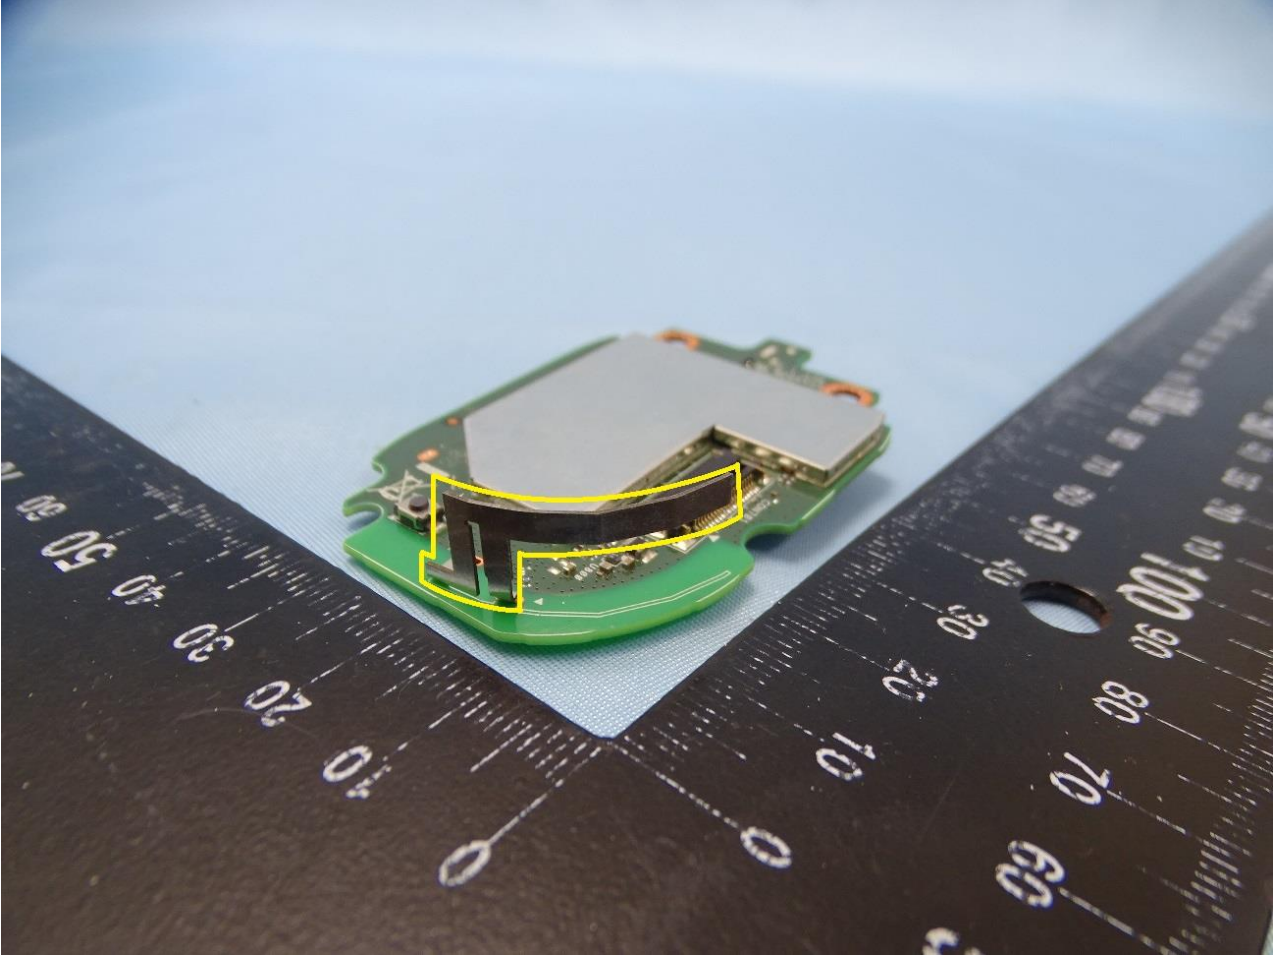

Brand Name: Arlo / Model Name: VMC2040

Brand Name: Arlo / Model Name: VMC2040

WLAN Antenna

Brand Name: Arlo / Model Name: VMC2040

————THE END————