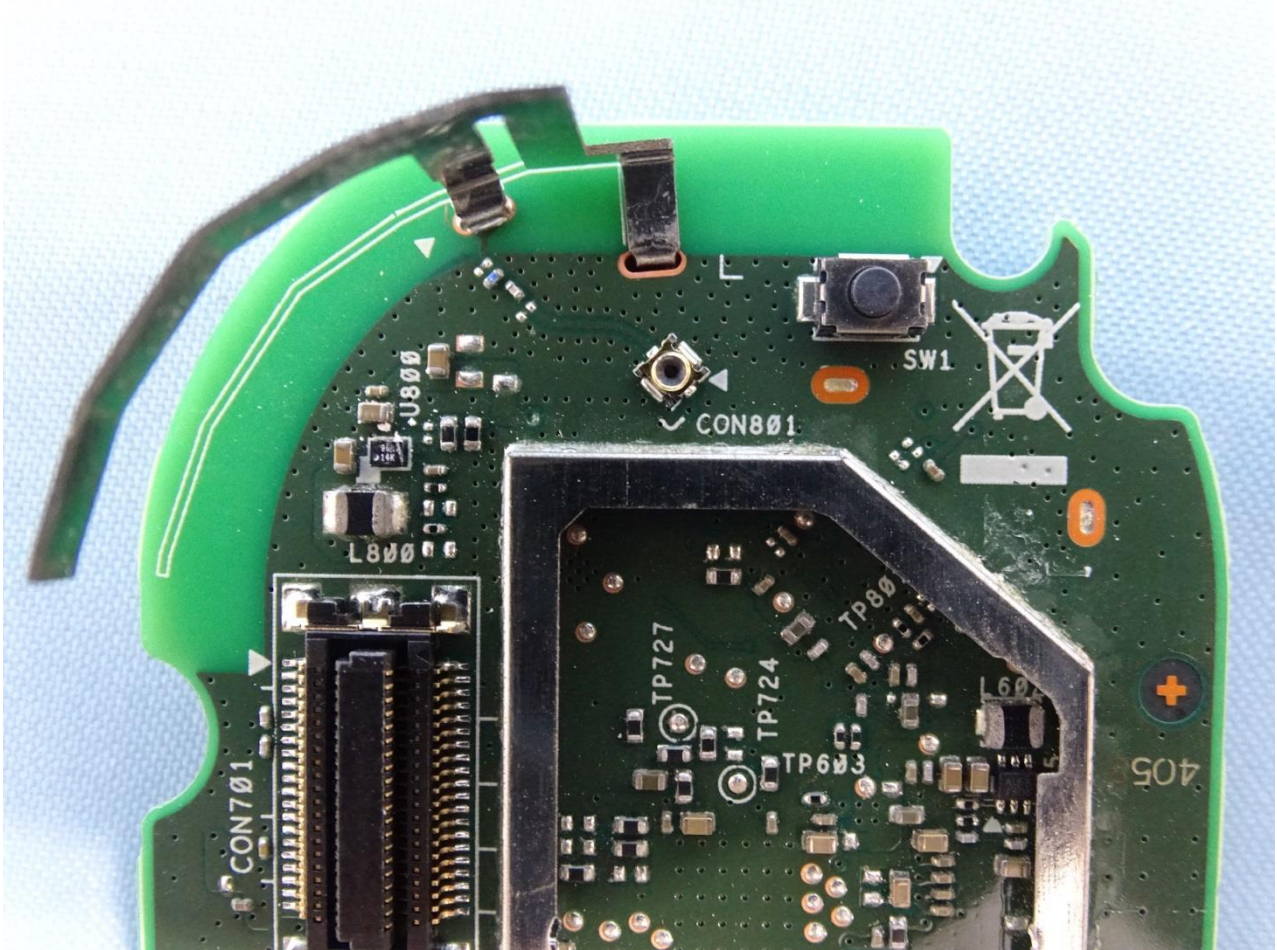

Brand Name: Arlo / Model Name: VMC2040

Brand Name: Arlo / Model Name: VMC2040

Brand Name: Arlo / Model Name: VMC2040

Brand Name: Arlo / Model Name: VMC2040

Brand Name: Arlo / Model Name: VMC2040

Brand Name: Arlo / Model Name: VMC2040

Brand Name: Arlo / Model Name: VMC2040

Brand Name: Arlo / Model Name: VMC2040

WLAN Antenna

Brand Name: Arlo / Model Name: VMC2040

————THE END————