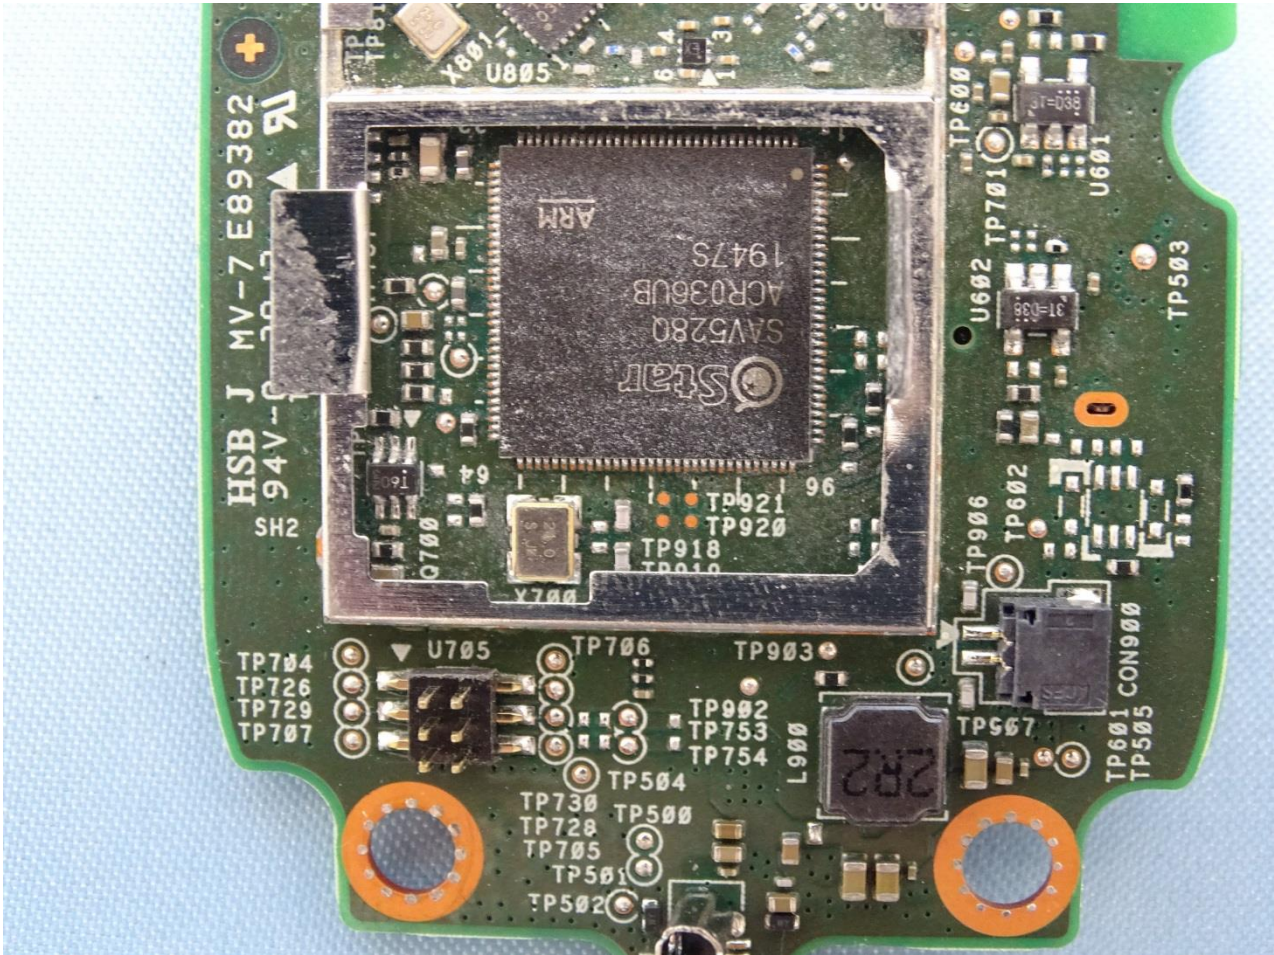

Brand Name: Arlo / Model Name: VMC2040

Brand Name: Arlo / Model Name: VMC2040

Brand Name: Arlo / Model Name: VMC2040

Brand Name: Arlo / Model Name: VMC2040

Brand Name: Arlo / Model Name: VMC2040

Brand Name: Arlo / Model Name: VMC2040

Brand Name: Arlo / Model Name: VMC2040

Brand Name: Arlo / Model Name: VMC2040

WLAN Antenna

Brand Name: Arlo / Model Name: VMC2040

————THE END————