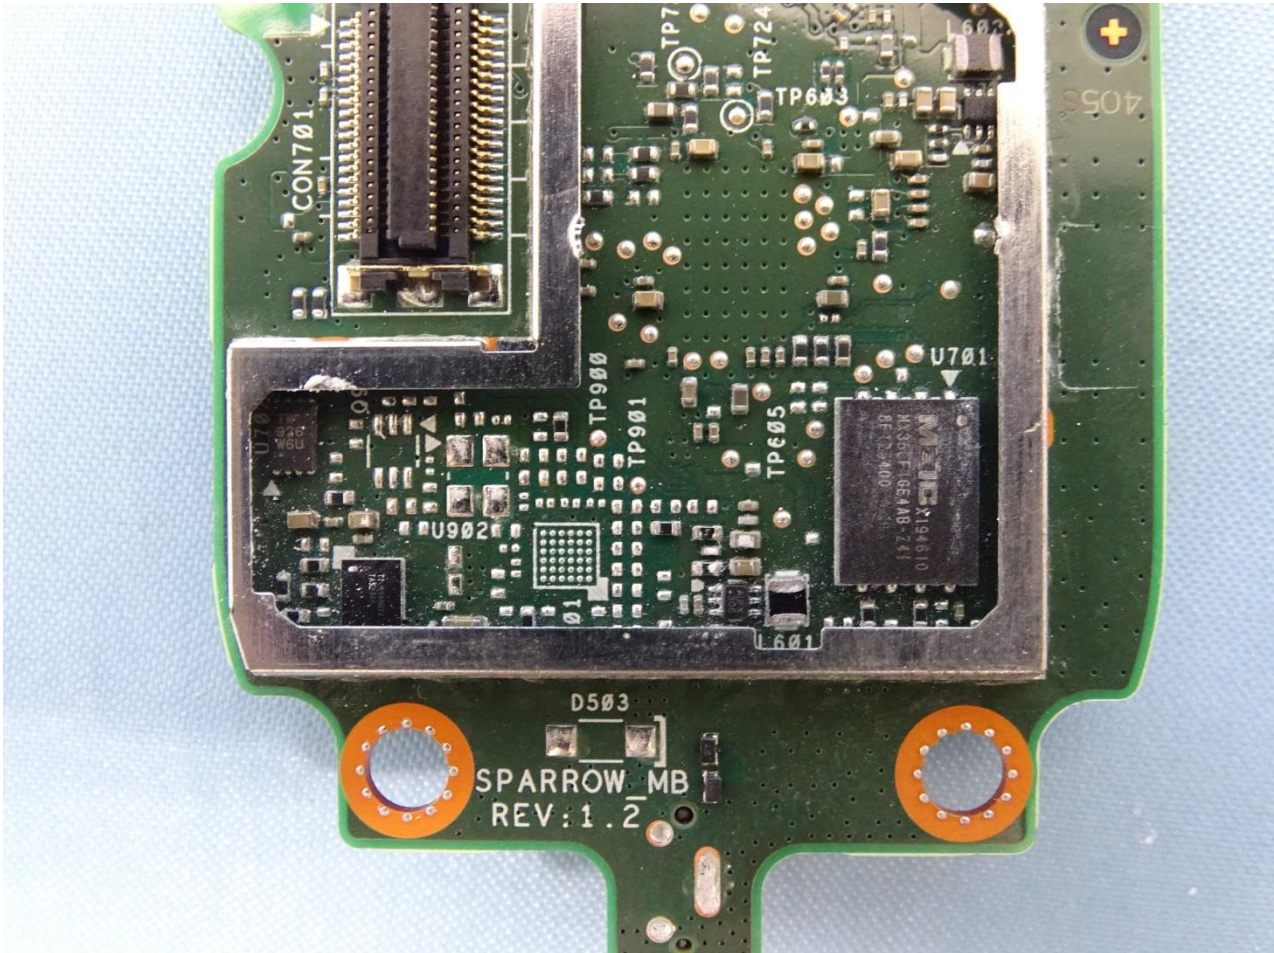

Brand Name: Arlo / Model Name: VMC2040

Brand Name: Arlo / Model Name: VMC2040

Brand Name: Arlo / Model Name: VMC2040

Brand Name: Arlo / Model Name: VMC2040

Brand Name: Arlo / Model Name: VMC2040

Brand Name: Arlo / Model Name: VMC2040

Brand Name: Arlo / Model Name: VMC2040

Brand Name: Arlo / Model Name: VMC2040

WLAN Antenna

Brand Name: Arlo / Model Name: VMC2040

————THE END————