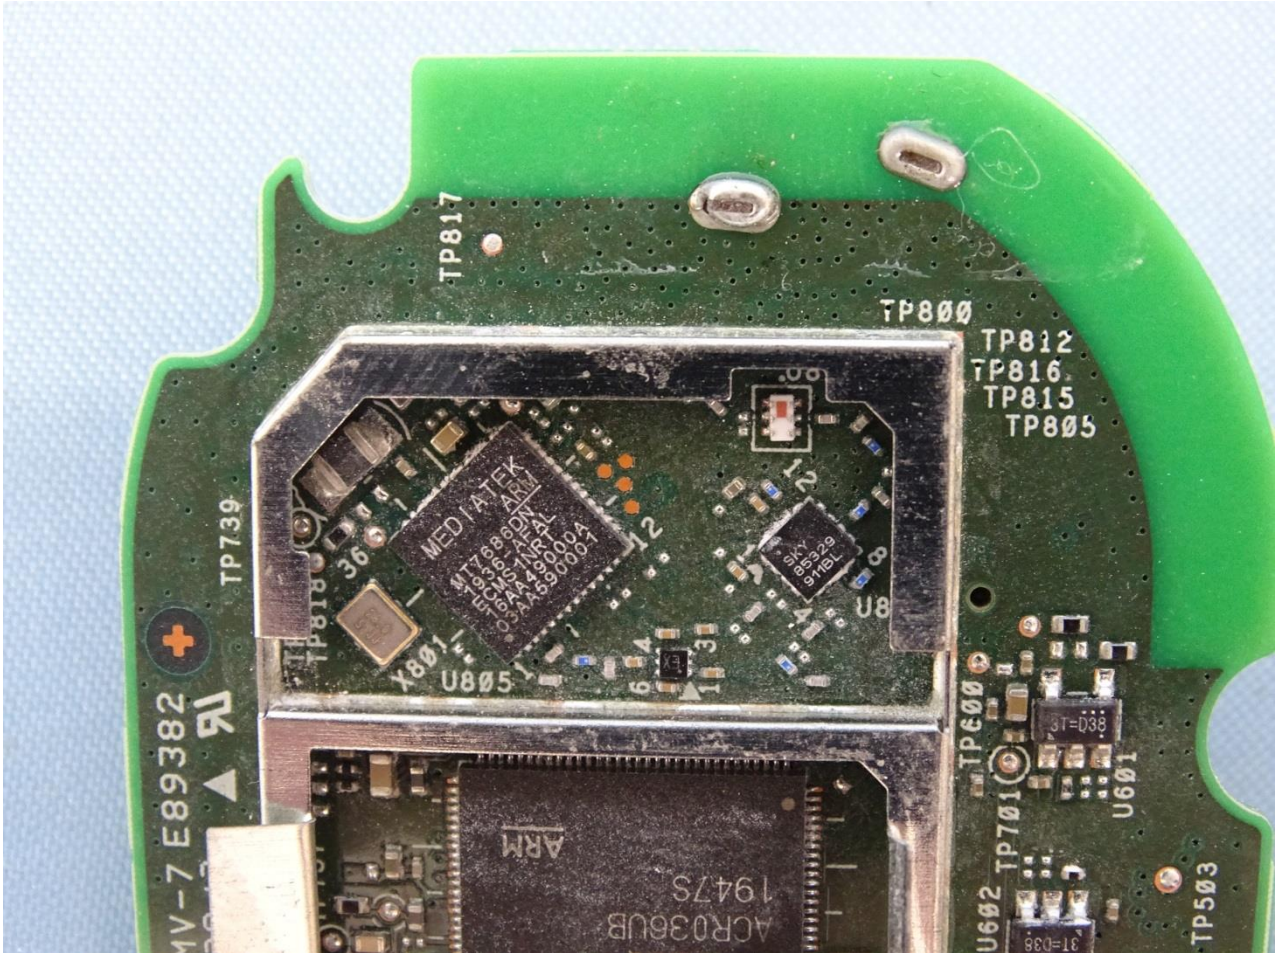

Brand Name: Arlo / Model Name: VMC2040

Brand Name: Arlo / Model Name: VMC2040

Brand Name: Arlo / Model Name: VMC2040

Brand Name: Arlo / Model Name: VMC2040

Brand Name: Arlo / Model Name: VMC2040

Brand Name: Arlo / Model Name: VMC2040

Brand Name: Arlo / Model Name: VMC2040

Brand Name: Arlo / Model Name: VMC2040

WLAN Antenna

Brand Name: Arlo / Model Name: VMC2040

————THE END————