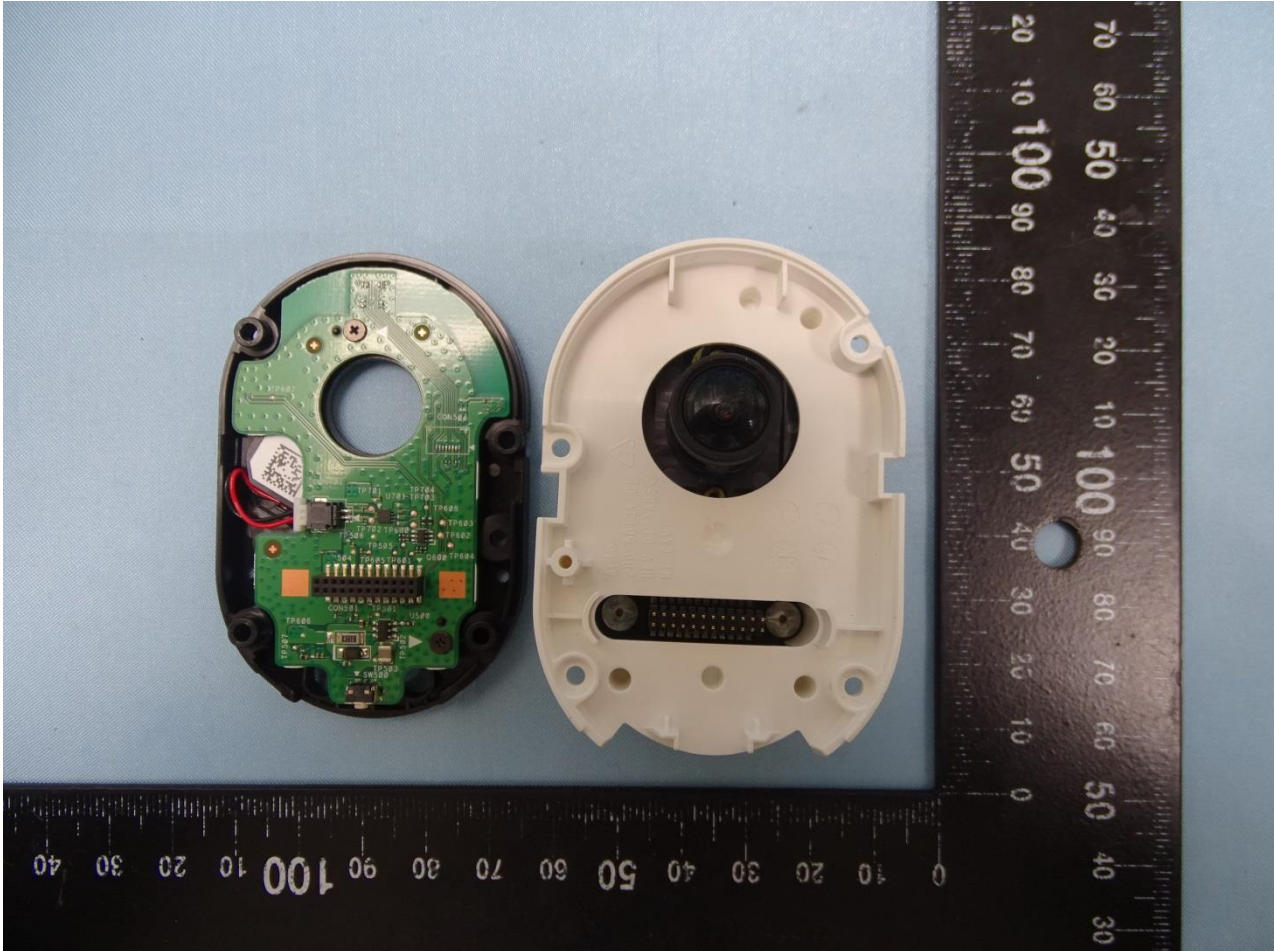

### 3. Internal Photograph of EUT

Brand Name: Arlo / Model Name: VMC2040

Brand Name: Arlo / Model Name: VMC2040

Brand Name: Arlo / Model Name: VMC2040

Brand Name: Arlo / Model Name: VMC2040

Brand Name: Arlo / Model Name: VMC2040

Brand Name: Arlo / Model Name: VMC2040

Brand Name: Arlo / Model Name: VMC2040

Brand Name: Arlo / Model Name: VMC2040

Brand Name: Arlo / Model Name: VMC2040

Brand Name: Arlo / Model Name: VMC2040

Brand Name: Arlo / Model Name: VMC2040