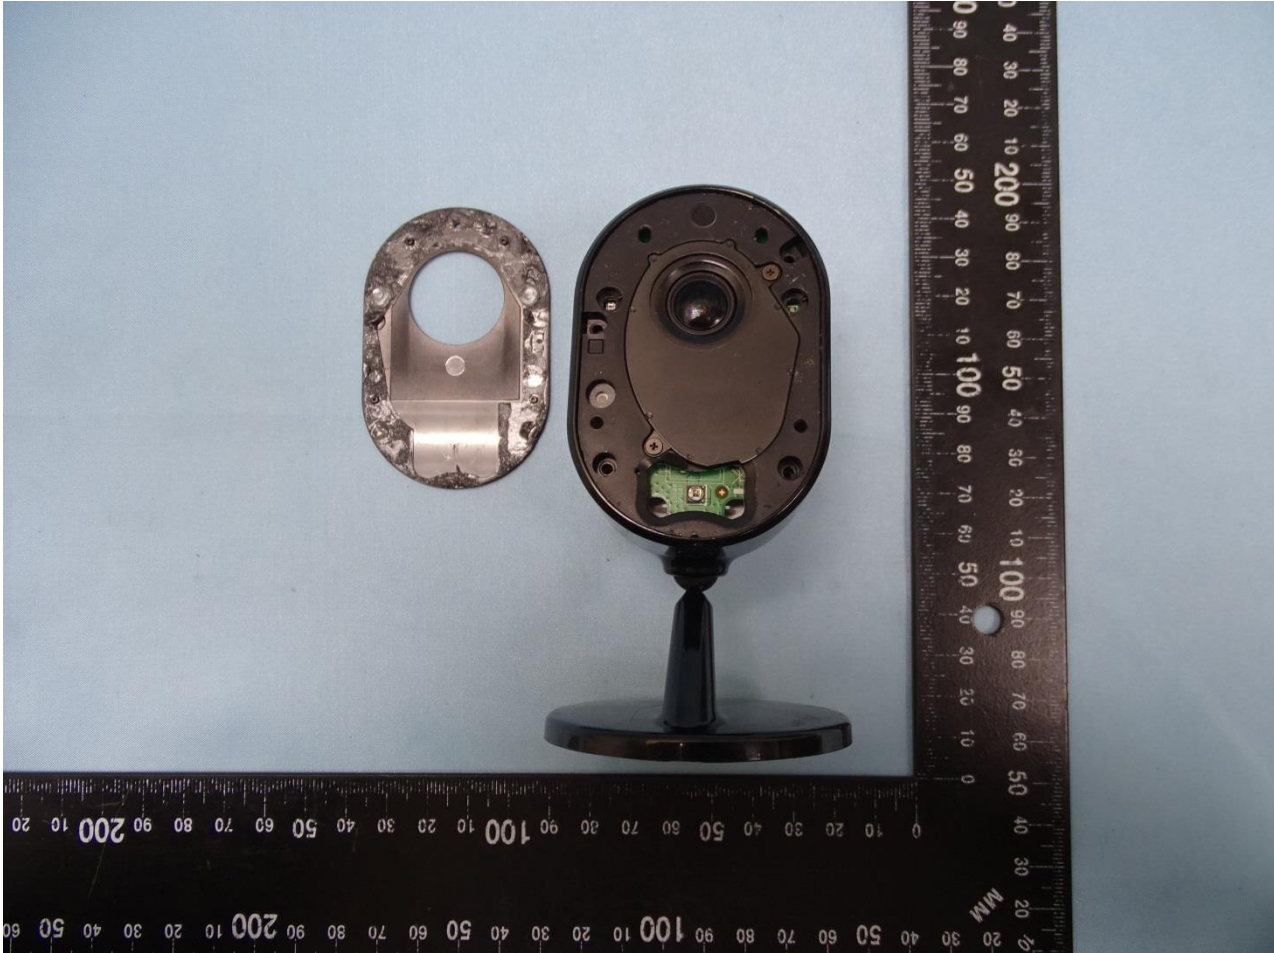

### 3. Internal Photograph of EUT

Brand Name: Arlo / Model Name: VMC2040

Brand Name: Arlo / Model Name: VMC2040

Brand Name: Arlo / Model Name: VMC2040

Brand Name: Arlo / Model Name: VMC2040

Brand Name: Arlo / Model Name: VMC2040

Brand Name: Arlo / Model Name: VMC2040

Brand Name: Arlo / Model Name: VMC2040

Brand Name: Arlo / Model Name: VMC2040

Brand Name: Arlo / Model Name: VMC2040

Brand Name: Arlo / Model Name: VMC2040

Brand Name: Arlo / Model Name: VMC2040