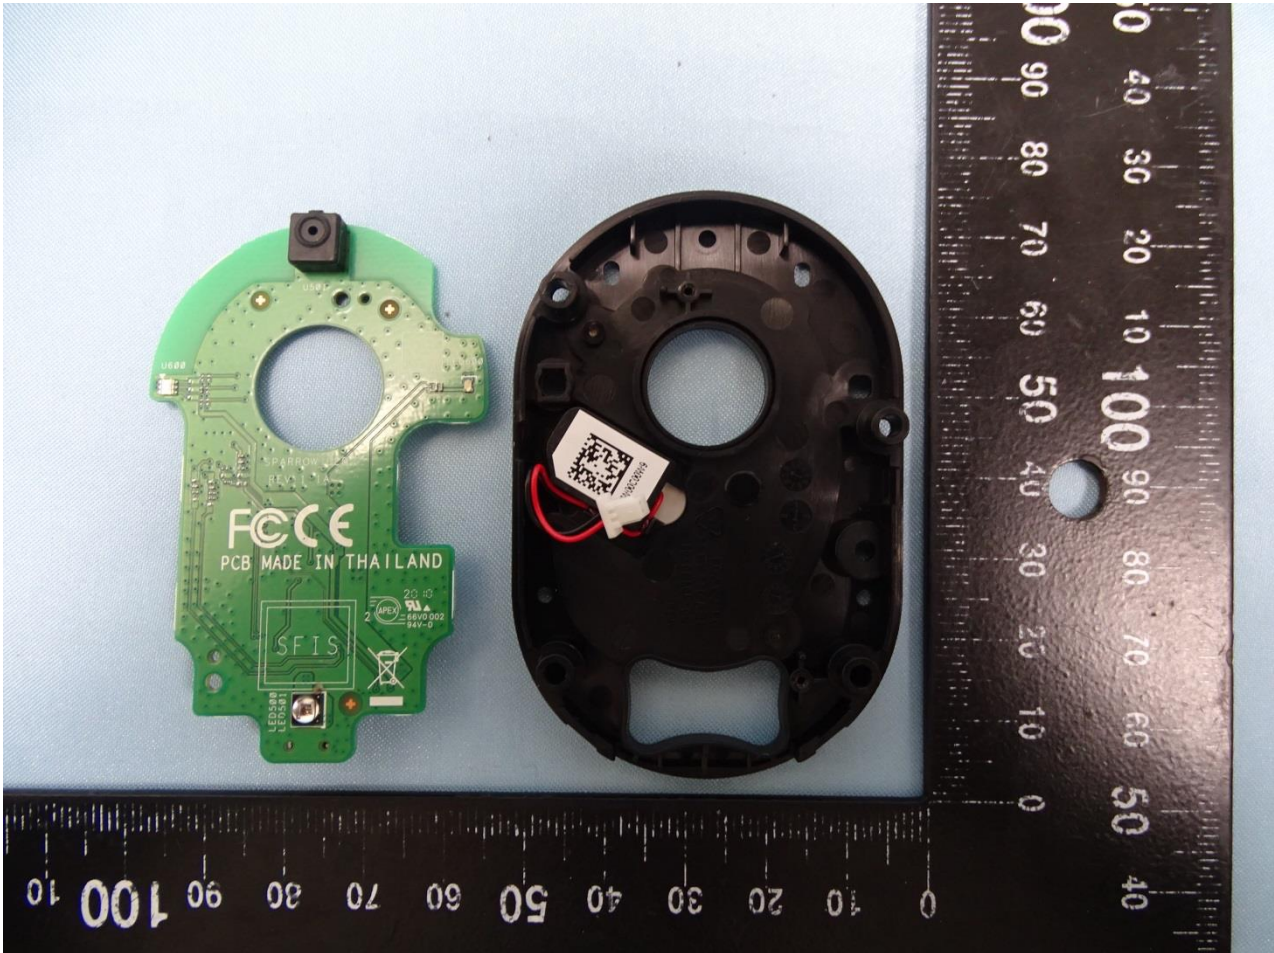

### 3. Internal Photograph of EUT

Brand Name: Arlo / Model Name: VMC2040

Brand Name: Arlo / Model Name: VMC2040

Brand Name: Arlo / Model Name: VMC2040

Brand Name: Arlo / Model Name: VMC2040

Brand Name: Arlo / Model Name: VMC2040

Brand Name: Arlo / Model Name: VMC2040

Brand Name: Arlo / Model Name: VMC2040

Brand Name: Arlo / Model Name: VMC2040

Brand Name: Arlo / Model Name: VMC2040

Brand Name: Arlo / Model Name: VMC2040

Brand Name: Arlo / Model Name: VMC2040