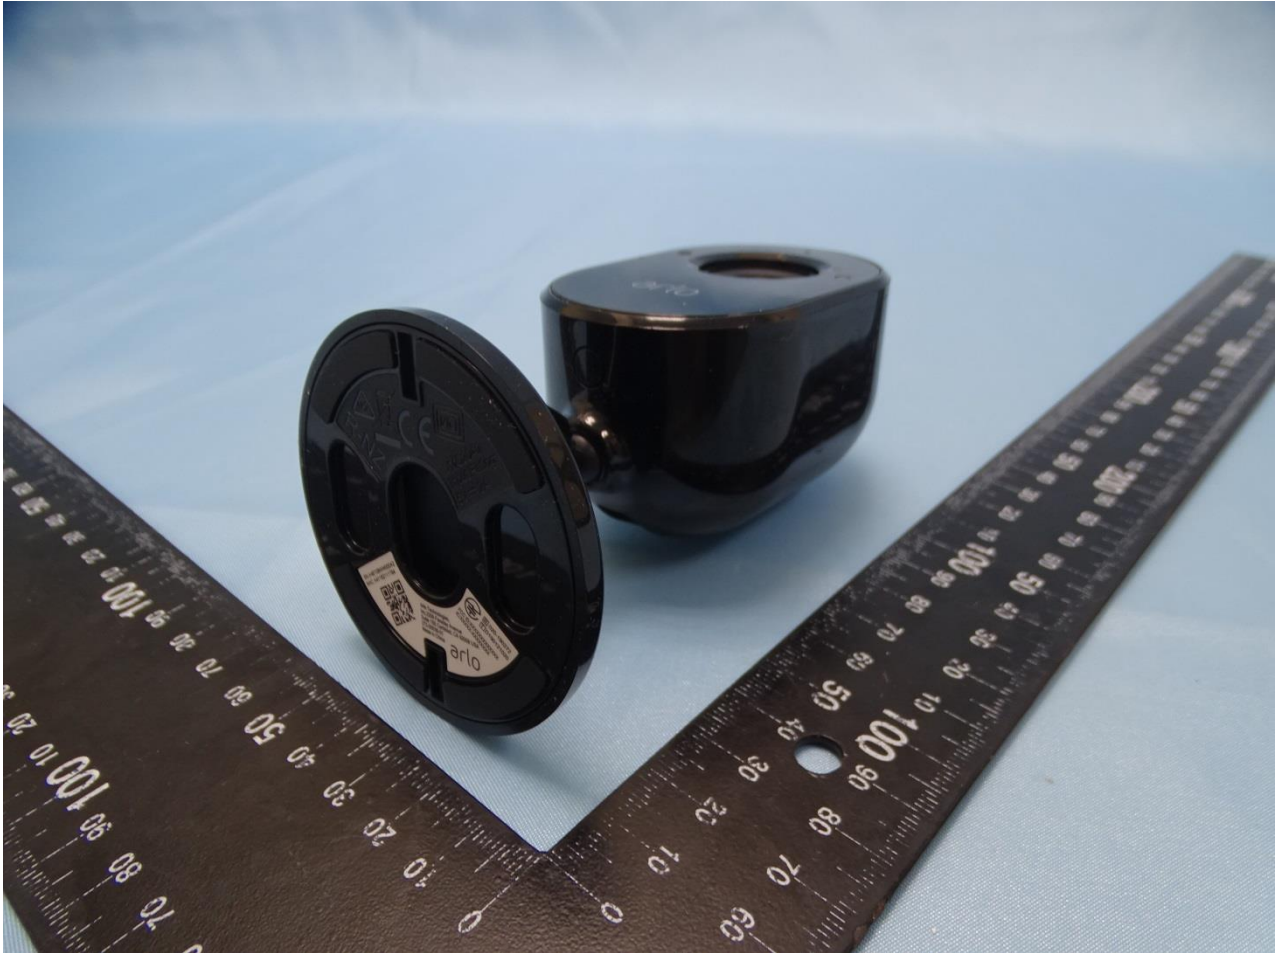

Brand Name: Arlo / Model Name: VMC2040

Brand Name: Arlo / Model Name: VMC2040

Brand Name: Arlo / Model Name: VMC2040

Brand Name: Arlo / Model Name: VMC2040

Brand Name: Arlo / Model Name: VMC2040

2. Photograph of Accessory