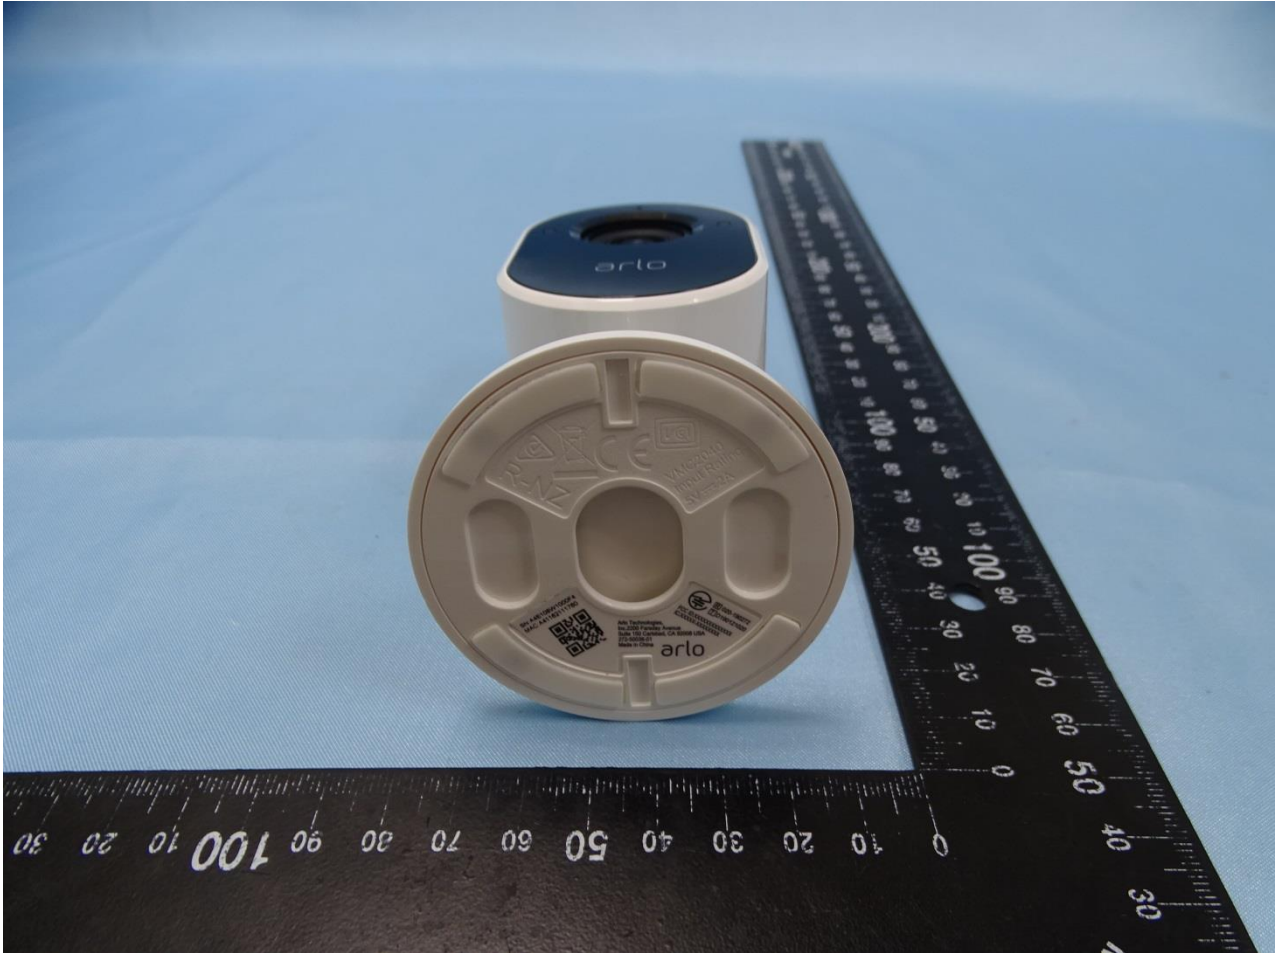

1. External Photograph of EUT

Brand Name: Arlo / Model Name: VMC2040

Brand Name: Arlo / Model Name: VMC2040

Brand Name: Arlo / Model Name: VMC2040

Brand Name: Arlo / Model Name: VMC2040

Brand Name: Arlo / Model Name: VMC2040