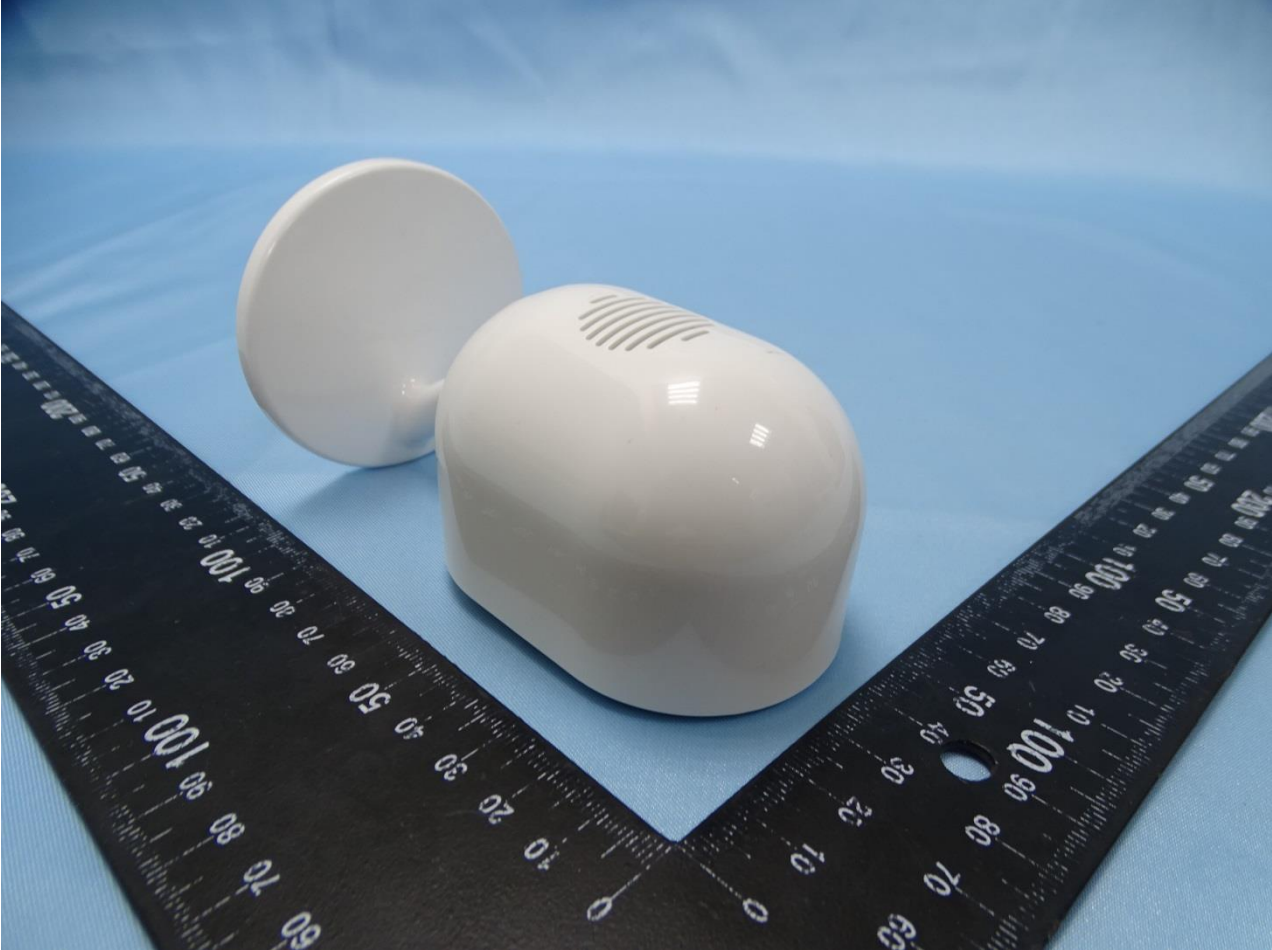

1. External Photograph of EUT

Brand Name: Arlo / Model Name: VMC2040

Brand Name: Arlo / Model Name: VMC2040

Brand Name: Arlo / Model Name: VMC2040

Brand Name: Arlo / Model Name: VMC2040

Brand Name: Arlo / Model Name: VMC2040

Brand Name: Arlo / Model Name: VMC2040

Brand Name: Arlo / Model Name: VMC2040

Brand Name: Arlo / Model Name: VMC2040

Brand Name: Arlo / Model Name: VMC2040

Brand Name: Arlo / Model Name: VMC2040

Brand Name: Arlo / Model Name: VMC2040