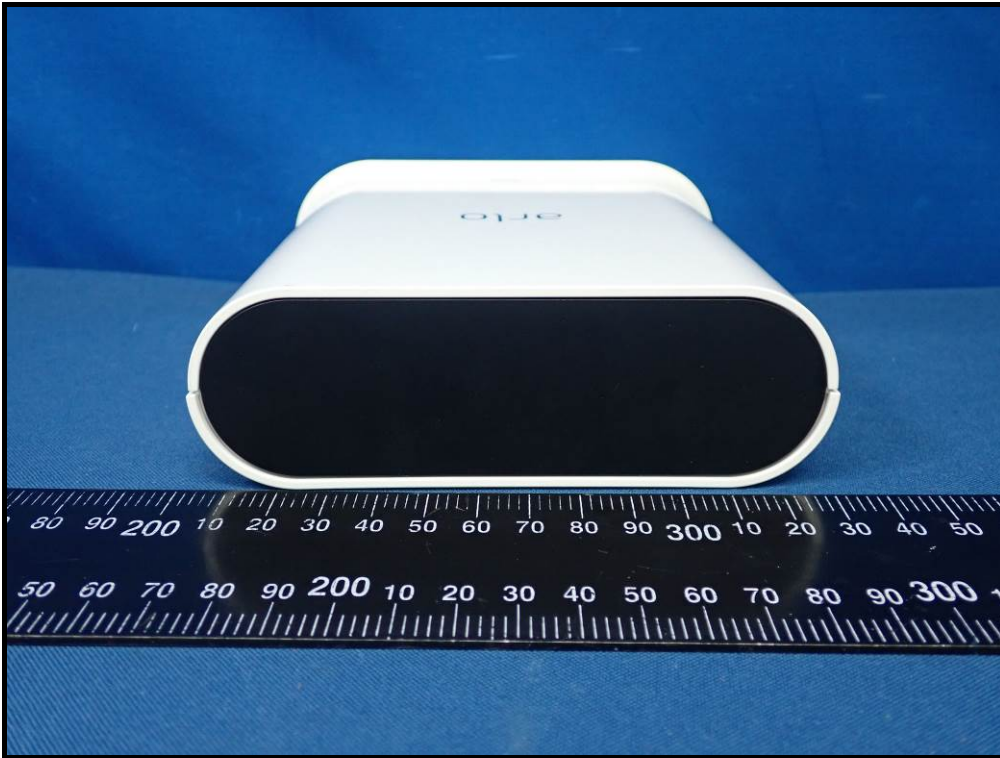

CONSTRUCTION PHOTOS OF EUT

Adapter 1 (Model: AD2076F10)

Adapter 2 (Model: AD2067M20)

Adapter 3 (Model: 2ABB018F 1)

BUREAU
VERITAS

Adapter 4 (Model: P030WM1251)