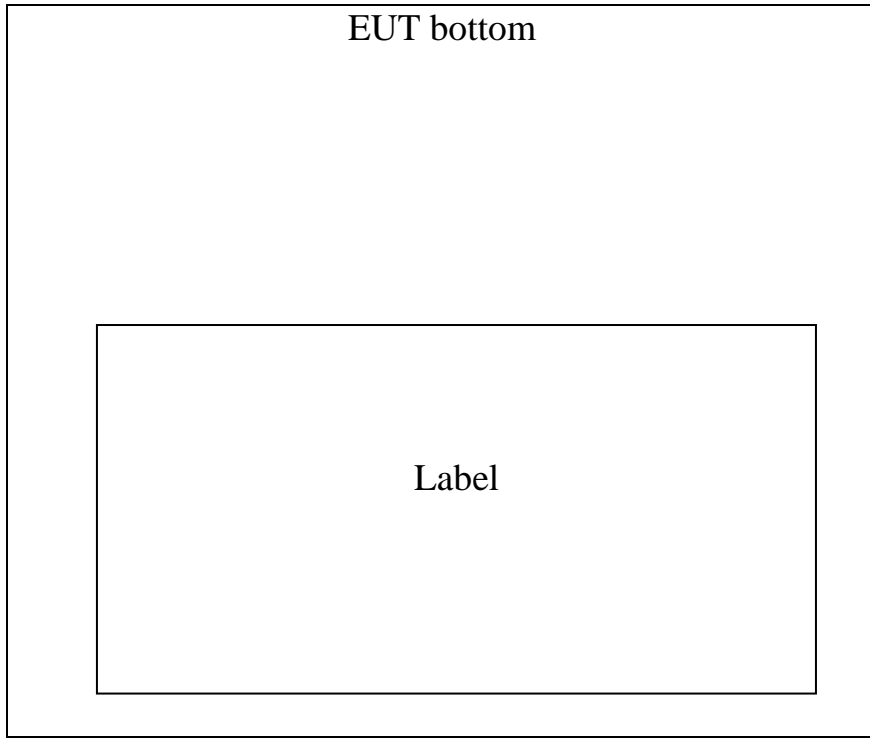

LABEL LOCATION

The label will be permanently affixed at a conspicuous location on the device.

(Fig. 1) **FCC ID: 2APLE18300398**
IC: 23815-18300398

(Fig. 1) **FCC ID: 2APLE18300398**
IC: 23815-18300398