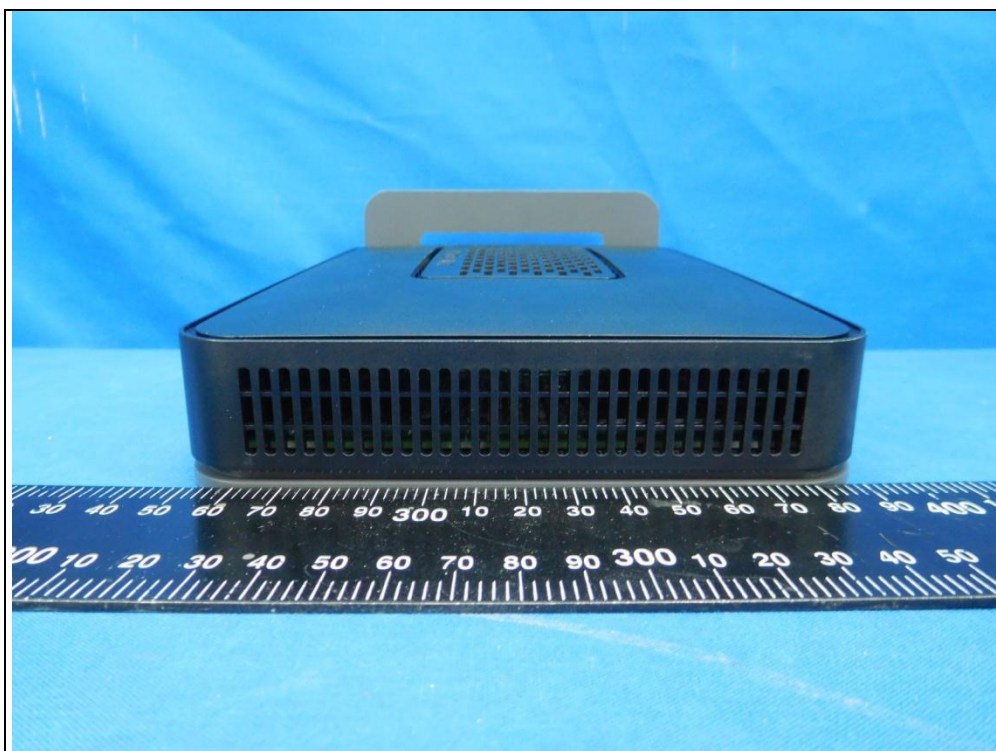

CONSTRUCTION PHOTOS OF EUT

BUREAU
VERITAS

Adapter (Model No.: 2ABB018F 1 NA)

Adapter (Model No.: AD2032F10)