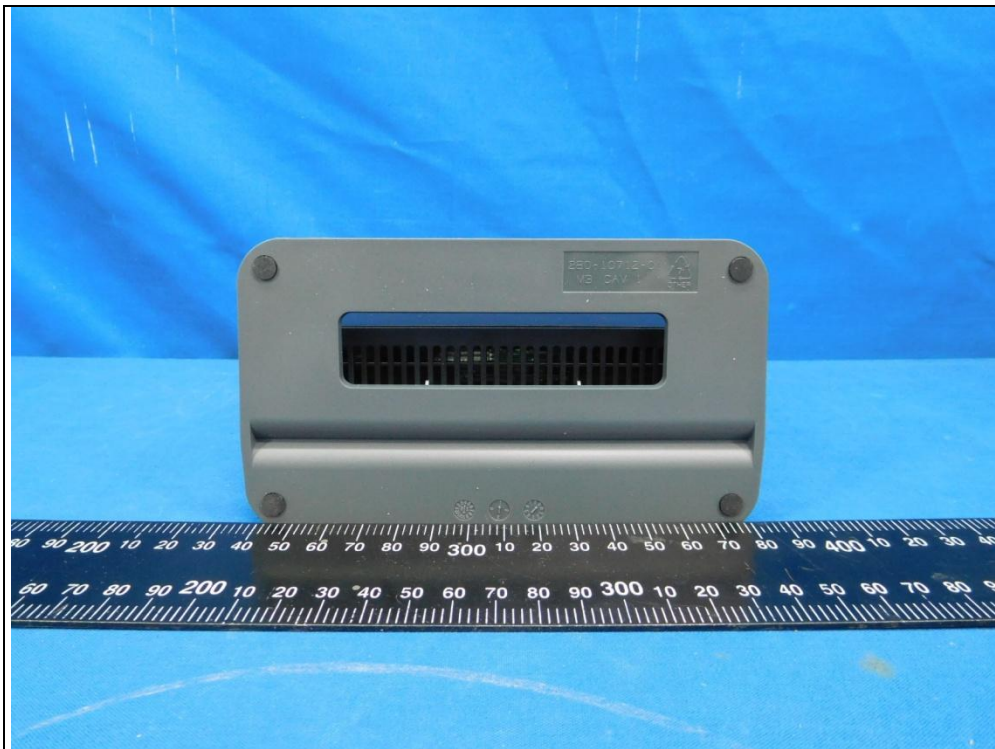

CONSTRUCTION PHOTOS OF EUT

BUREAU
VERITAS

Adapter (Model No.: 2ABB018F 1 NA)

Adapter (Model No.: AD2032F10)