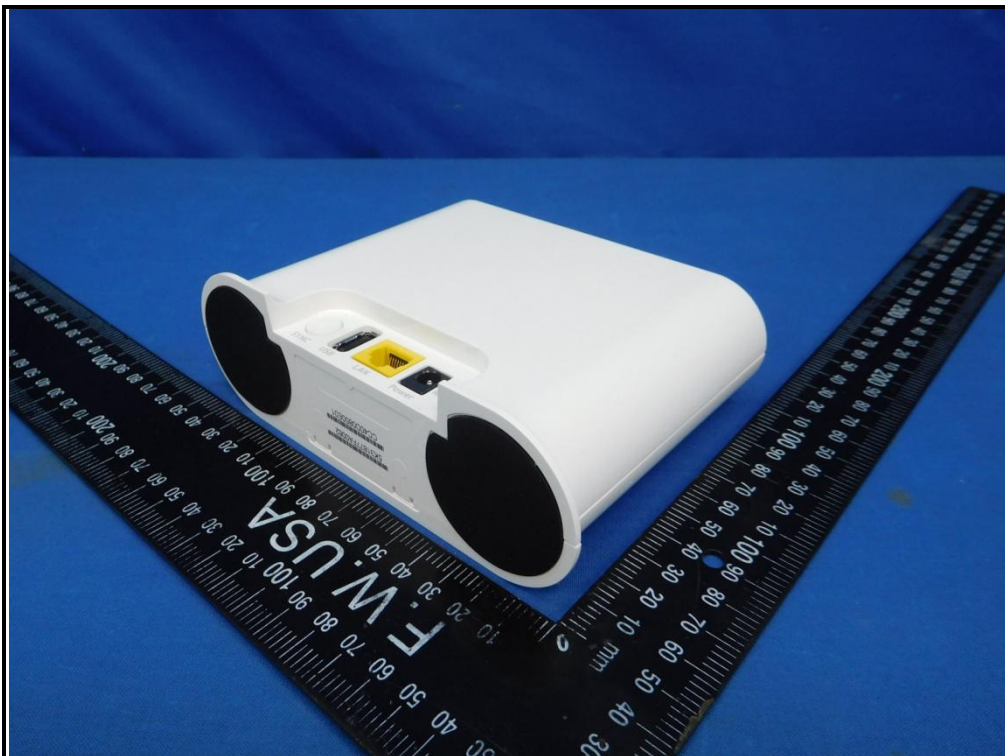

CONSTRUCTION PHOTOS OF EUT

Model: VMB4500

Model: VMB4500v2

Adapter: 2AAJ012F NA

Adapter: 2AAJ012F 1 NA

Adapter: AD2071F10

Adapter: AD2071F20