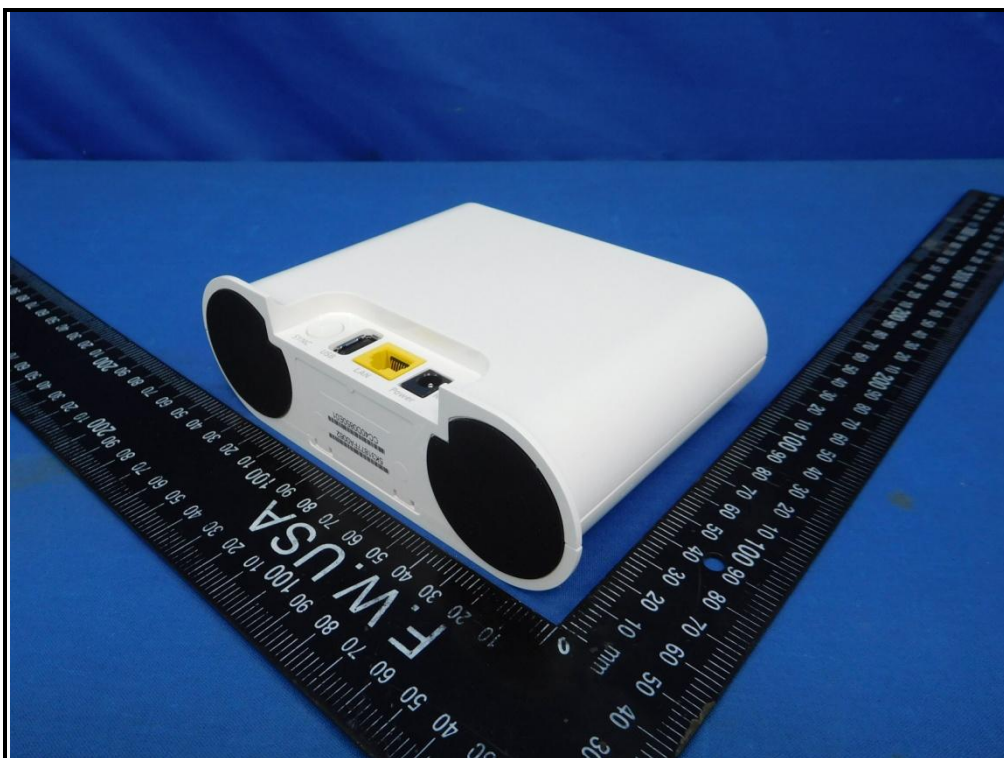

CONSTRUCTION PHOTOS OF EUT

Model: VMB4500

Model: VMB4500v2

Adapter: 2AAJ012F NA

Adapter: 2AAJ012F 1 NA

Adapter: AD2071F10

Adapter: AD2071F20