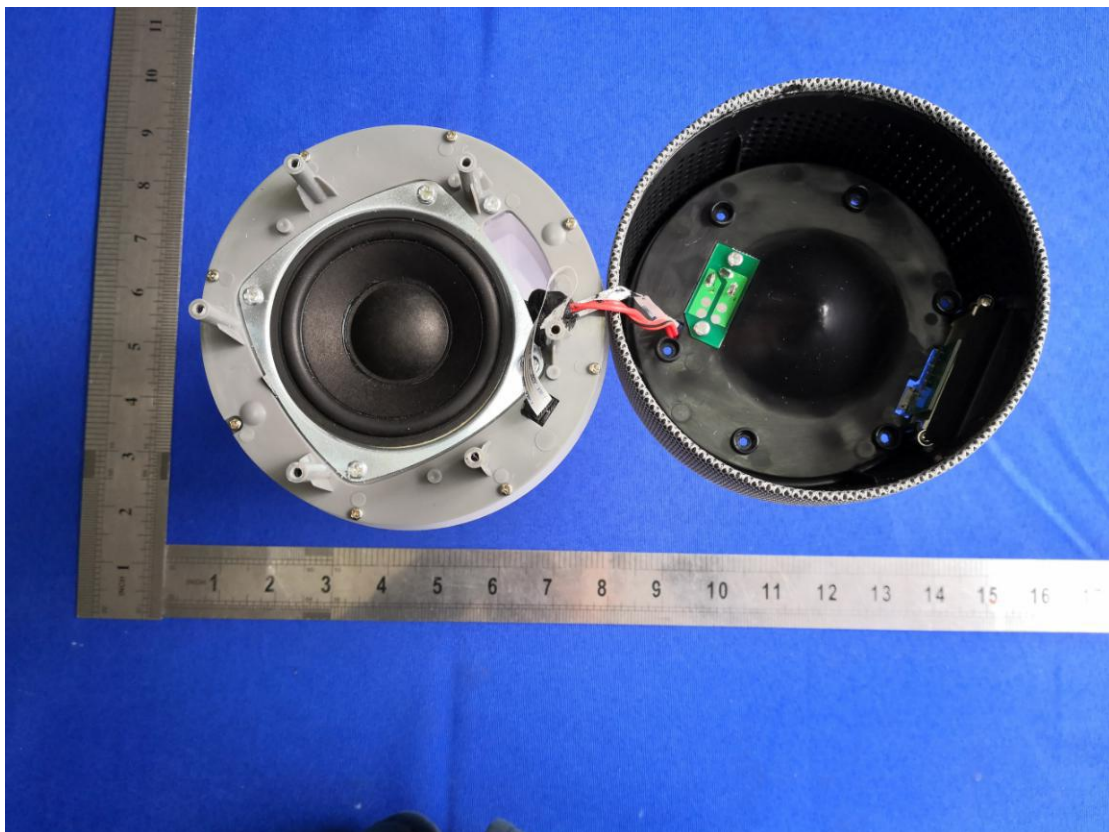

FCC ID:2APL9-GOHAWKLIT

WIFI FPC ANT

BT PCB ANT