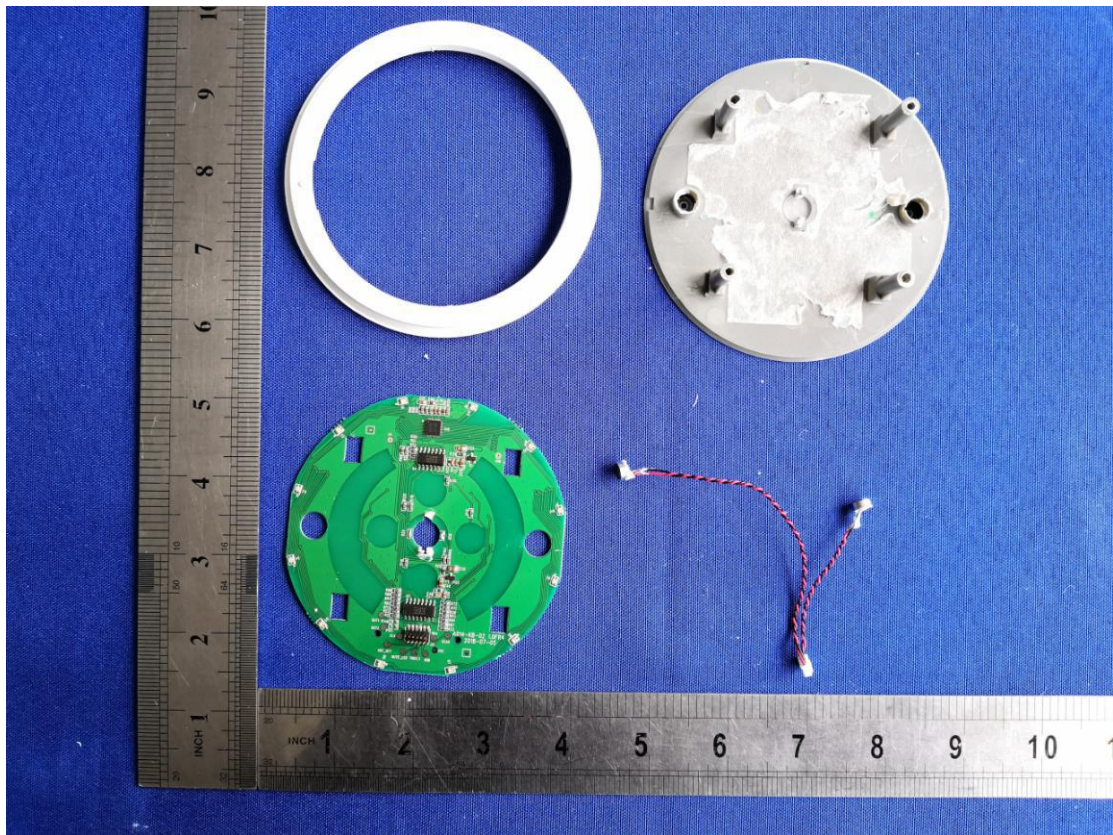

FCC ID:2APL9-GOHAWKLIT

WIFI FPC ANT

BT PCB ANT