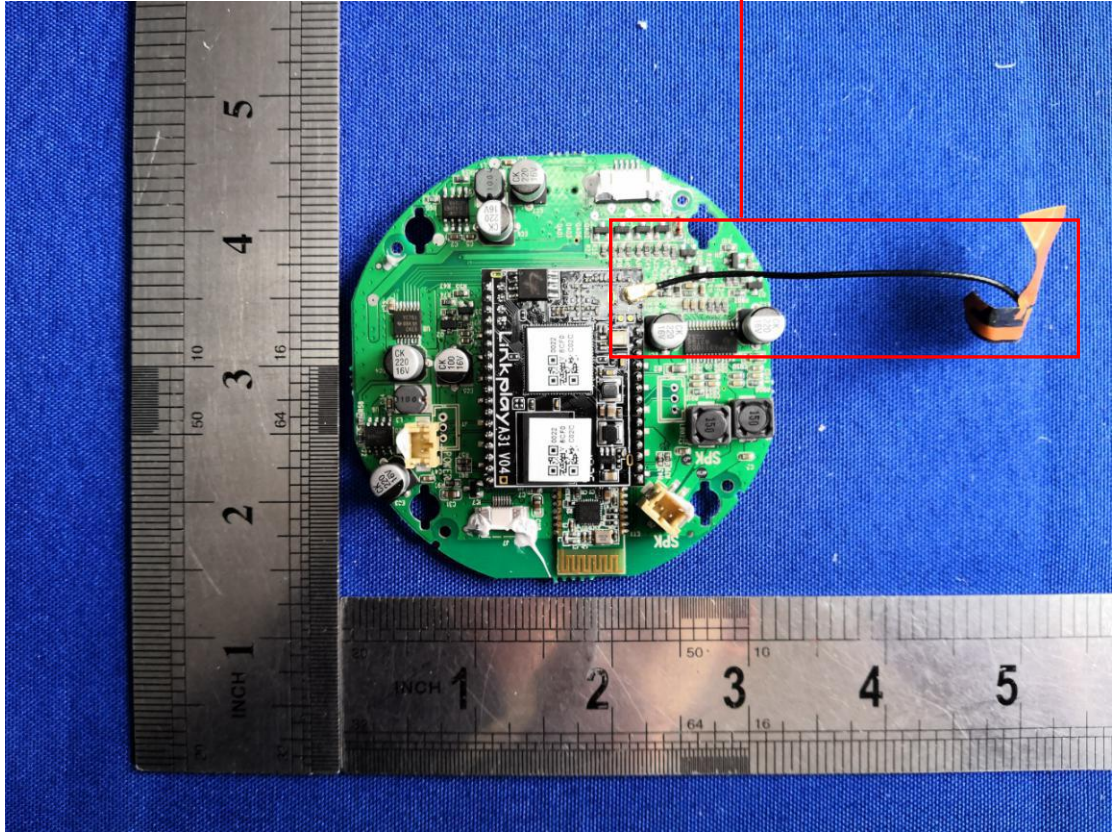

FCC ID:2APL9-GOHAWKLIT

WIFI FPC ANT

BT PCB ANT