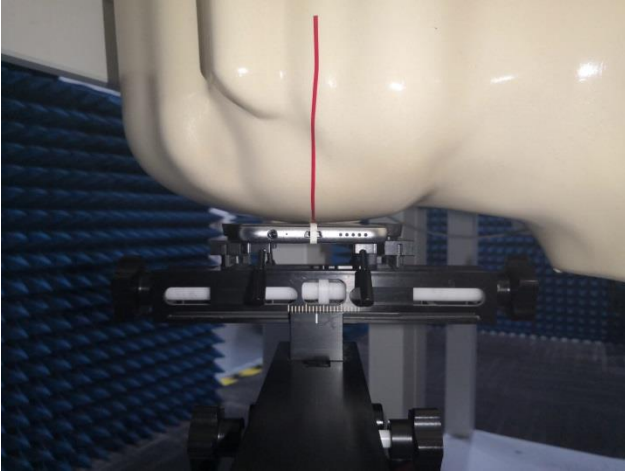

EUT Photos (Model: A3)

EUT Antenna Locations

SAR Test Setup Photos

Head

Right Cheek

Right Tilted

Left Cheek

Left Tilted

Body

Front side (10mm)

Back side(10mm)

Top side(10mm)

Bottom side(10mm)

Left side(10mm)

Right side(10mm)

EUT holder Perturbation Evaluation Test Setup Photos

DUT with device holder (DUT direct contact with the phantom)

DUT without device holder (DUT direct contact with the phantom)