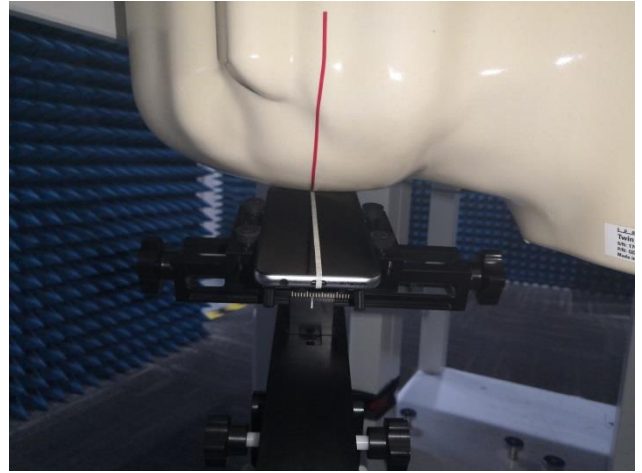

EUT Photos (Model: A3)

EUT Antenna Locations

SAR Test Setup Photos

Head

Right Cheek

Right Tilted

Left Cheek

Left Tilted

Body

Front side (10mm)

Back side(10mm)

Top side(10mm)

Bottom side(10mm)

Left side(10mm)

Right side(10mm)

EUT holder Perturbation Evaluation Test Setup Photos

DUT with device holder (DUT direct contact with the phantom)

DUT without device holder (DUT direct contact with the phantom)