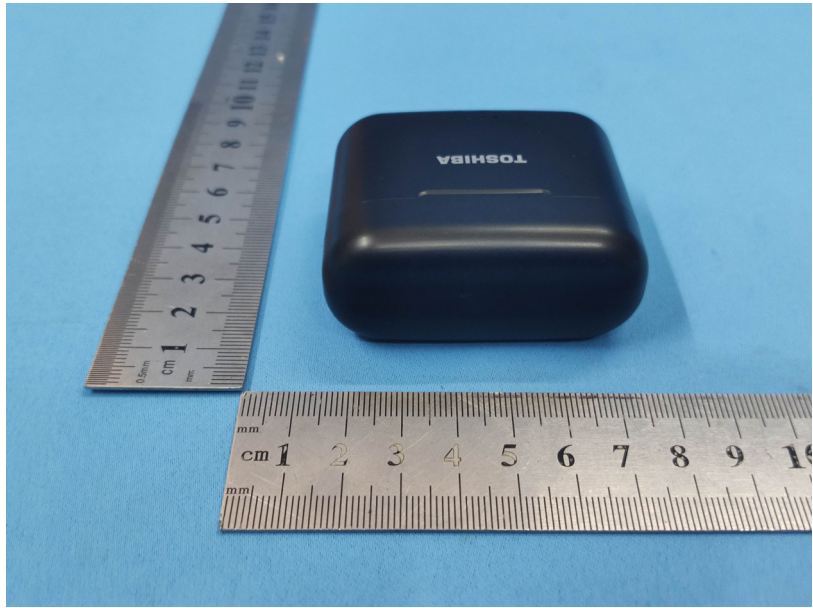

Test Model No.: RZE-BT750E

Charge box

Earphone