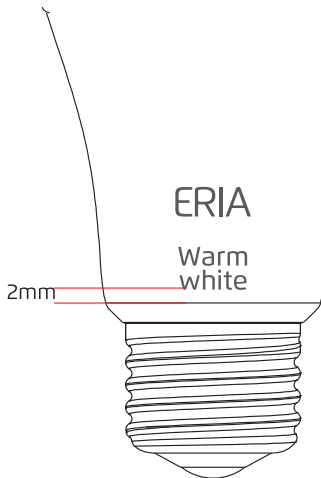

81810

ERIA

Warm
white

2mm

10mm

13mm

ERIA

Warm
white

Item:81810
800LM

A19 10W 110mA
110-130Vac 50/60Hz
Made in China
SN:DDMMYYSSSSS

CAUTION
DO NOT USE WITH DIMMERS
NOT FOR USE IN TOTALLY
ENCLOSED LUMINAIRES
SUITABLE FOR DAMP
LOCATIONS

LED LAMP

ATTENTION
NE PAS UTILISER
AVEC DES GRADATEURS
NE CONVIENT PAS À DES
LUMINAIRES
TOTALEMENT FERMÉS
CONVIENT AUX
EMPLACEMENTS HUMIDES

FCC ID:2APKV-81810

53mm

Item:81810
800LM

A19 10W 110mA
110-130Vac 50/60Hz
Made in China
SN:DDMMYYSSSSS

CAUTION
DO NOT USE WITH DIMMERS
NOT FOR USE IN TOTALLY
ENCLOSED LUMINAIRES
SUITABLE FOR DAMP
LOCATIONS