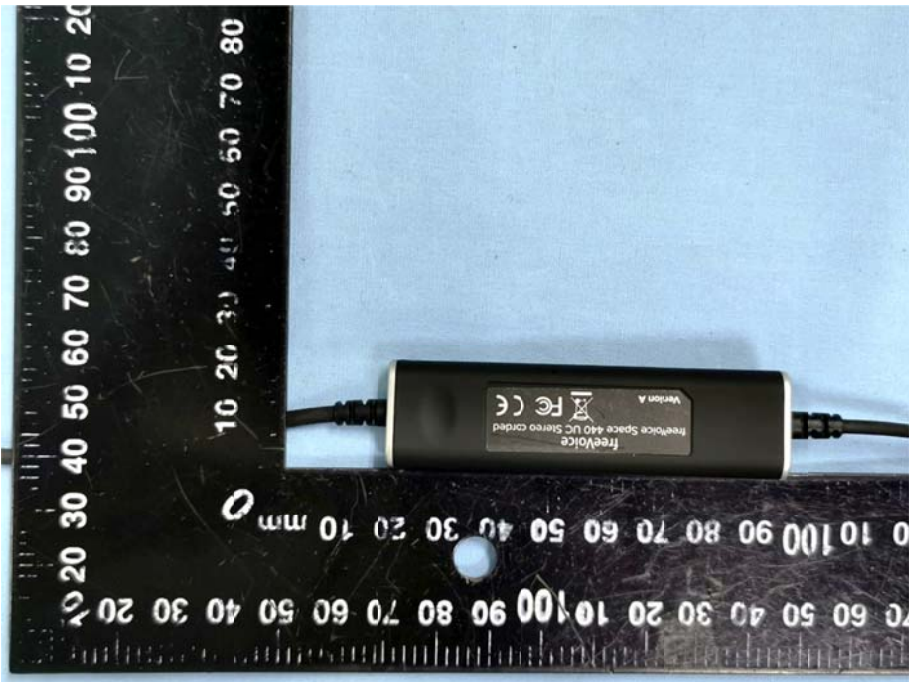

Reference No.: WTX20X06036500W

EXHIBIT 2 - EUT EXTERNAL PHOTOGRAPHS

Model No.: FSP440UCB

EUT View 1

EUT View 2

EUT View 3

EUT View 4

Reference No.: WTX20X06036500W

EUT View 5

EUT View 6

Reference No.: WTX20X06036500W

EUT View 7

EUT View 8

Reference No.: WTX20X06036500W

EUT View 9

EUT View 10

Reference No.: WTX20X06036500W

EUT View 11

EUT View 12

Reference No.: WTX20X06036500W

EUT View 13

EUT View 14

Reference No.: WTX20X06036500W

Model No.: FSP440UCM
EUT View 15