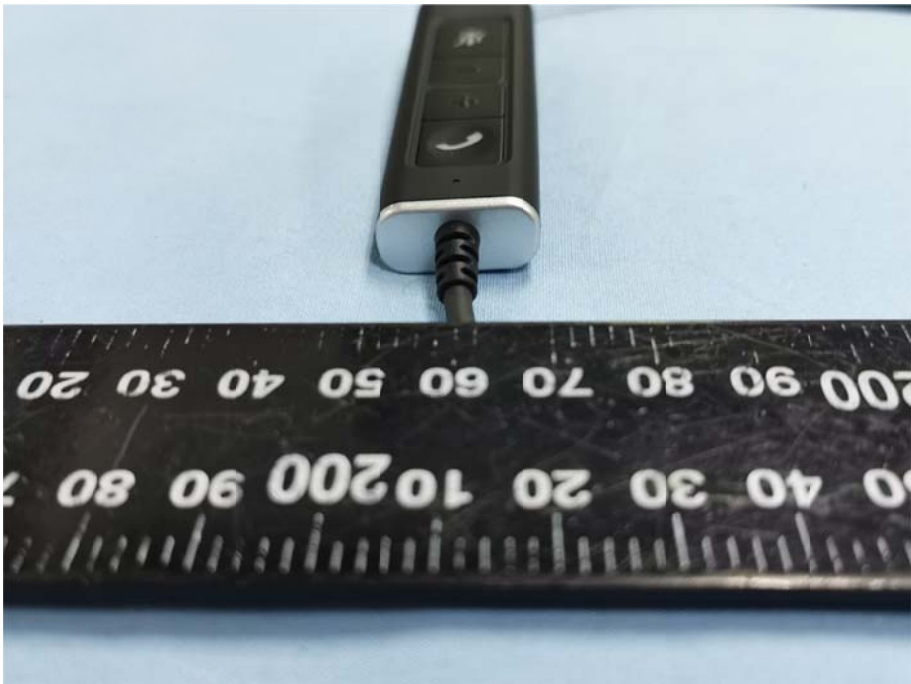

Reference No.: WTX20X06036500W

EUT View 7