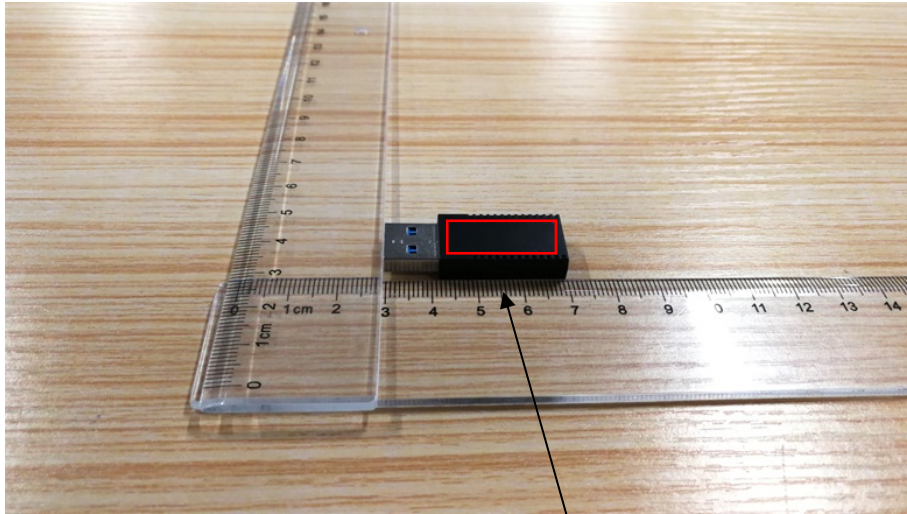

Label

 TwoWing	CE
USB WIFI	
Model: TWCWLS076	
Input: 5V \equiv 200mA	
SHENZHEN TOWING TECHNOLOGIES CO.,LTD.	FCC ID: 2APKI-TWCWLS076 Made in China