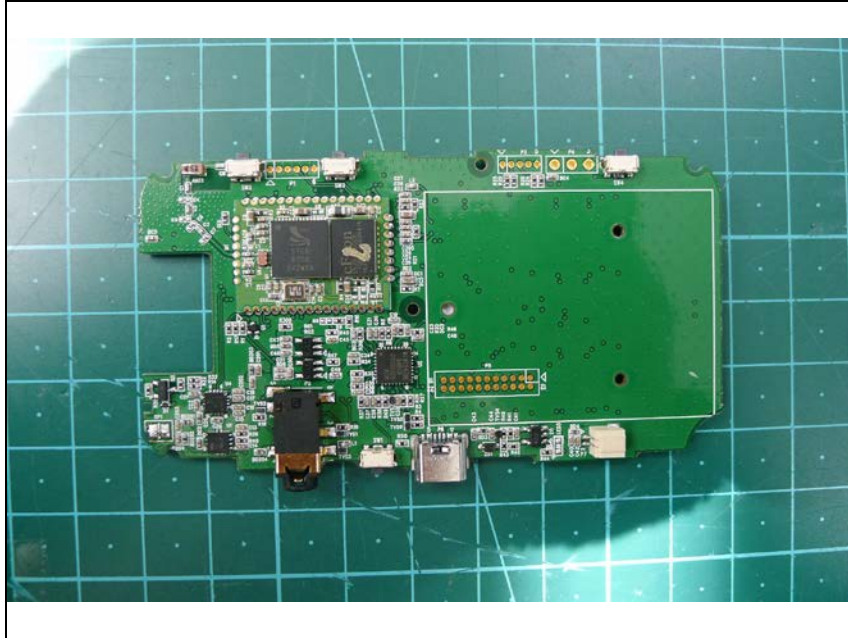

Internal photos of EUT

Model Name: MR2

Internal view of EUT

Antenna view of EUT

Top view of Main PCB

Bottom view of Main PCB