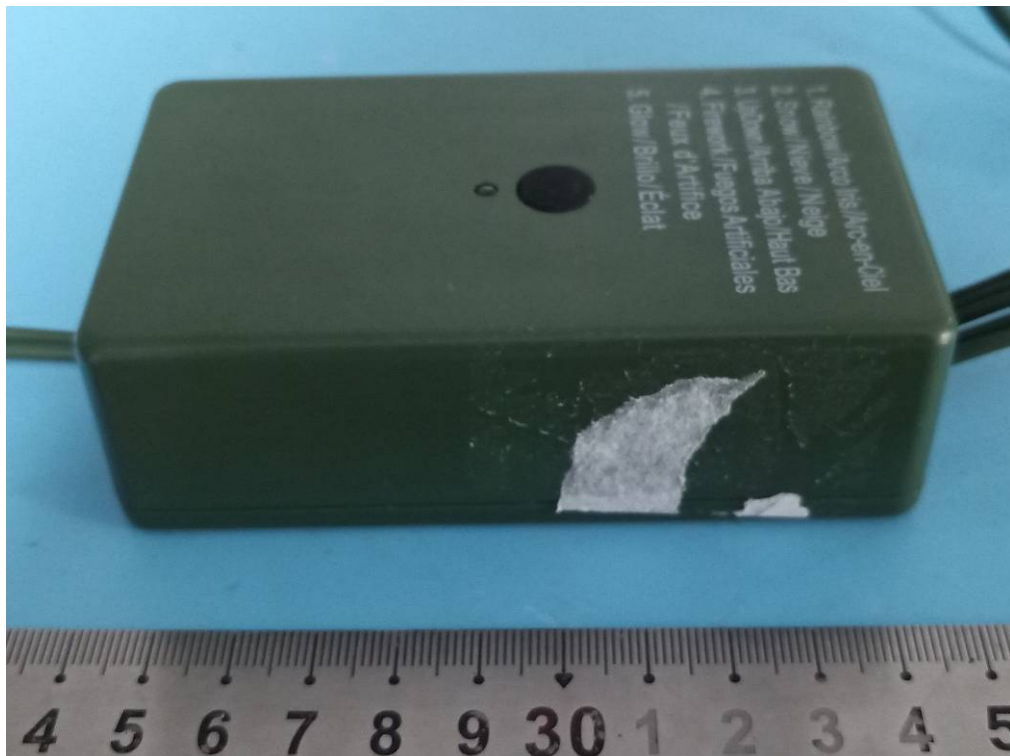

External Photos

TING SHEN®  
CLASS 2 POWER UNIT/CLASE 2 DE UNIDAD POTENCIA  
MODEL/MODELO: TS-48W24V  
INPUT/ENTRADA: 120V~60Hz,0.83A  
OUTPUT/SALIDA: 24V --- 2.0A  
RAINTIGHTIA PRUEBA DE AGUA  
FOR OUTDOOR USE/USO AL AIRE LIBRE  
MADE IN CHINA/HECHO EN CHINA  
**WARNING:** Risk of Electric Shock. Install only to a covered Class A GFCI receptacle that has an enclosure that is weatherproof with the attachment plug cap inserted or removed. Not for use with receptacles that are weatherproof only when the receptacle is covered (attachment plug cap not inserted and receptacle cover closed). Do not remove this tag.