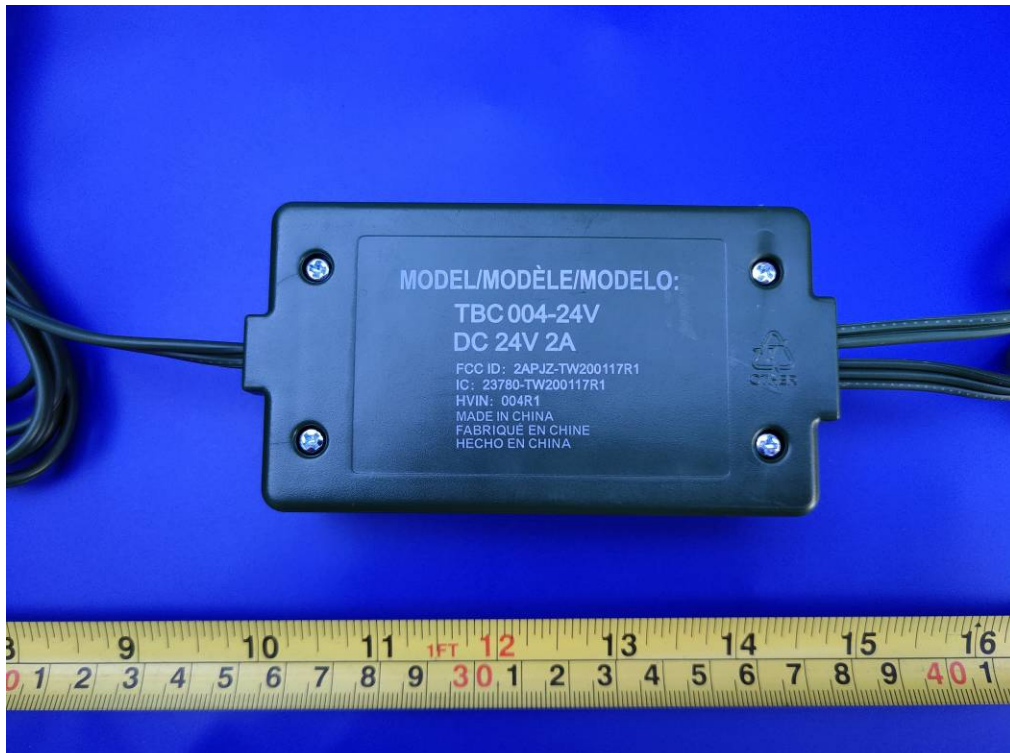

External Photos

TING SHEN®  
CLASS 2 POWER UNIT/CLASE 2 DE UNIDAD POTENCIA  
MODEL/MODELO: TS-48W24V  
INPUT/ENTRADA: 120V~60Hz,0.83A  
OUTPUT/SALIDA: 24V --- 2.0A  
RAINTIGHTIA PRUEBA DE AGUA  
FOR OUTDOOR USE/USO AL AIRE LIBRE  
MADE IN CHINA/HECHO EN CHINA  
**WARNING:** Risk of Electric Shock. Install only to a covered Class A GFCI receptacle that has an enclosure that is weatherproof with the attachment plug cap inserted or removed. Not for use with receptacles that are weatherproof only when the receptacle is covered (attachment plug cap not inserted and receptacle cover closed). Do not remove this tag.