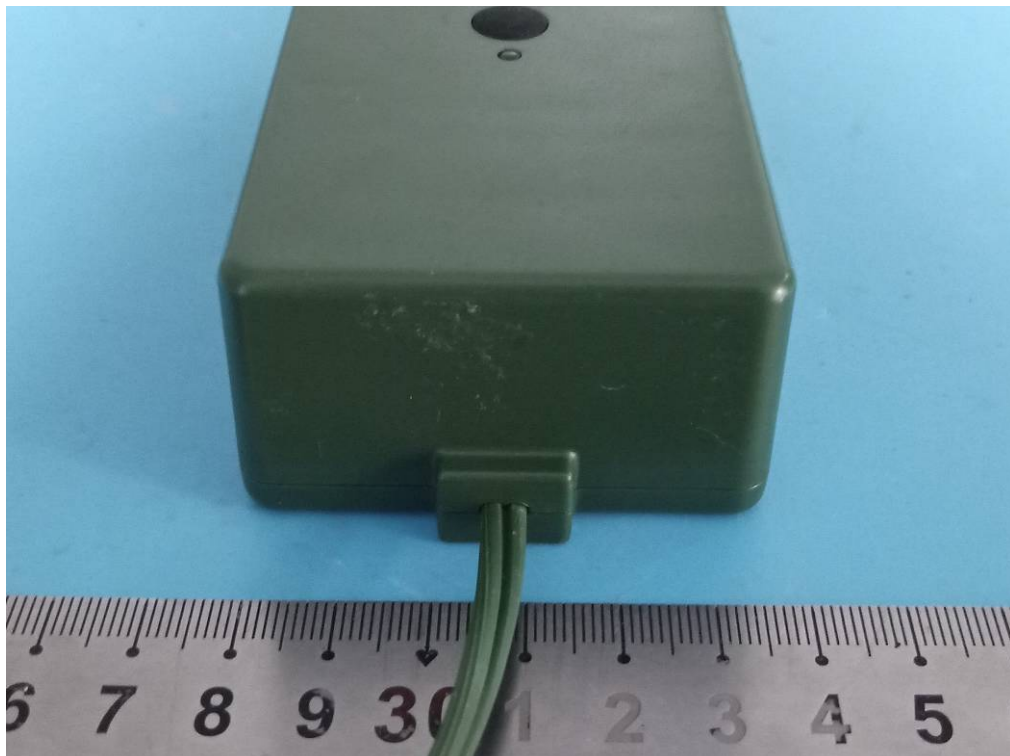

External Photos

TING SHEN®  
CLASS 2 POWER UNIT/CLASE 2 DE UNIDAD POTENCIA  
MODEL/MODELO: TS-48W24V  
INPUT/ENTRADA: 120V~60Hz,0.83A  
OUTPUT/SALIDA: 24V --- 2.0A  
RAINTIGHTIA PRUEBA DE AGUA  
FOR OUTDOOR USE/USO AL AIRE LIBRE  
MADE IN CHINA/HECHO EN CHINA  
**WARNING:** Risk of Electric Shock. Install only to a covered Class A GFCI receptacle that has an enclosure that is weatherproof with the attachment plug cap inserted or removed. Not for use with receptacles that are weatherproof only when the receptacle is covered (attachment plug cap not inserted and receptacle cover closed). Do not remove this tag.