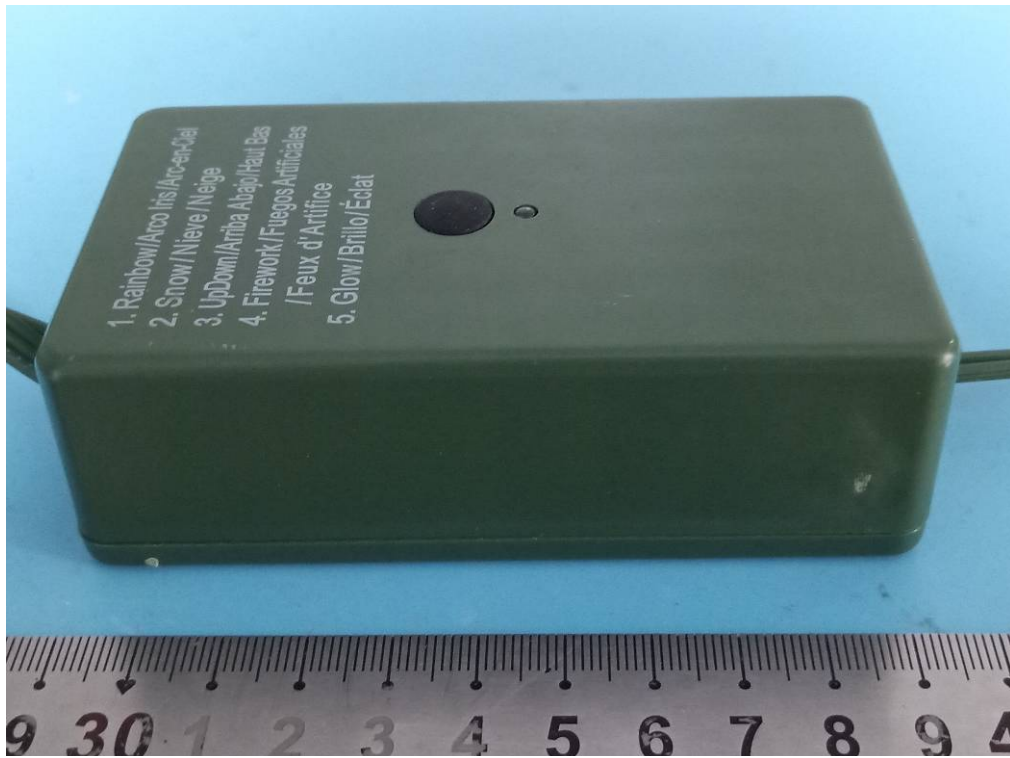

External Photos

TING SHEN®  
CLASS 2 POWER UNIT/CLASE 2 DE UNIDAD POTENCIA  
MODEL/MODELO: TS-48W24V  
INPUT/ENTRADA: 120V~60Hz,0.83A  
OUTPUT/SALIDA: 24V --- 2.0A  
RAINTIGHTIA PRUEBA DE AGUA  
FOR OUTDOOR USE/USO AL AIRE LIBRE  
MADE IN CHINA/HECHO EN CHINA  
**WARNING:** Risk of Electric Shock. Install only to a covered Class A GFCI receptacle that has an enclosure that is weatherproof with the attachment plug cap inserted or removed. Not for use with receptacles that are weatherproof only when the receptacle is covered (attachment plug cap not inserted and receptacle cover closed). Do not remove this tag.