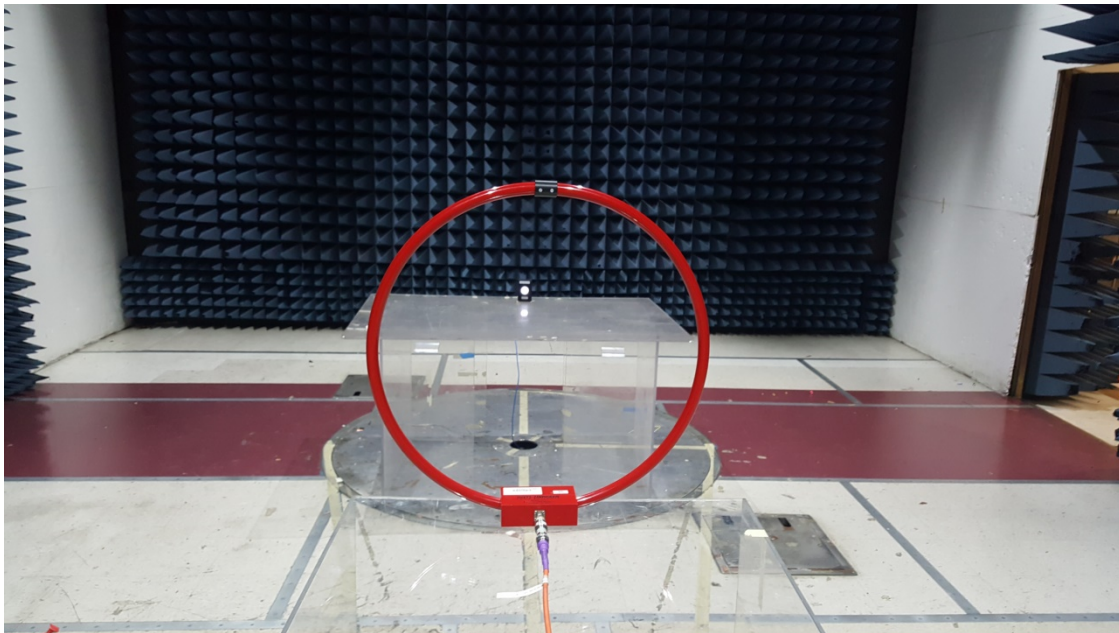

## Radiated Spurious Emissions Test Setup for 15C DCD

**Photograph 1. Radiated Emissions, 9kHz-150kHz Setup**

**Photograph 2. Radiated Emissions, 150kHz-30MHz Setup**

**Photograph 3. Radiated Emissions, 30 – 1000 MHz, Setup**