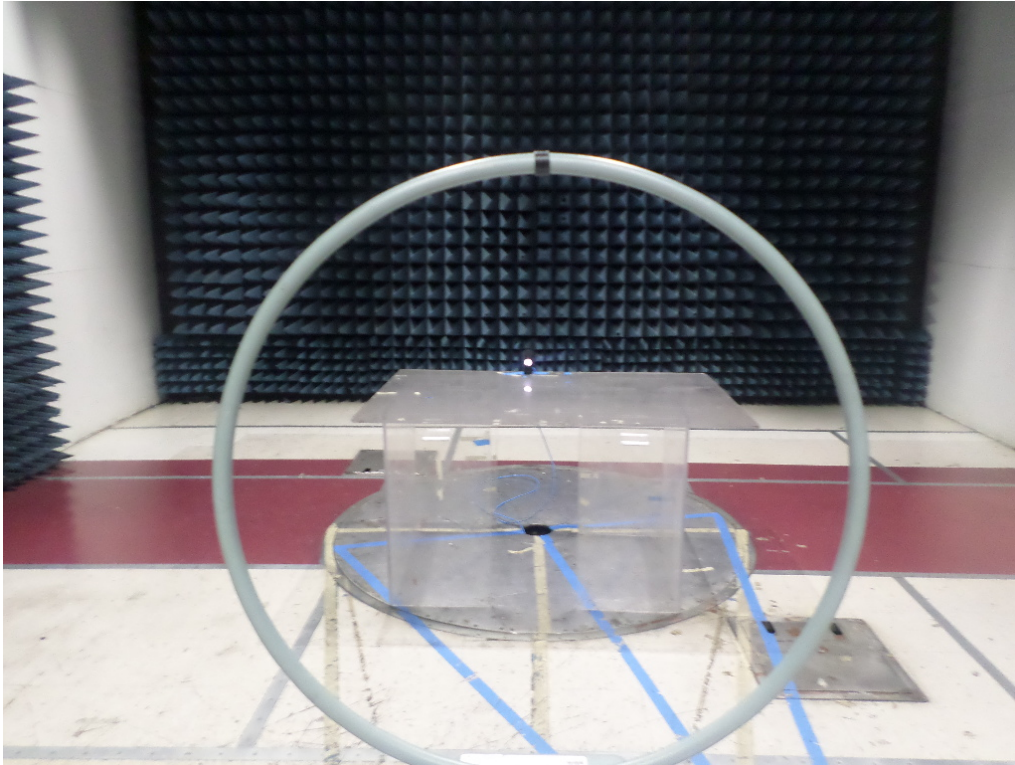

## Radiated Spurious Emissions Test Setup for 15C DCD

**Photograph 1. Radiated Emissions, 9kHz-150kHz Setup**

**Photograph 2. Radiated Emissions, 150kHz-30MHz Setup**

**Photograph 3. Radiated Emissions, 30 – 1000 MHz, Setup**