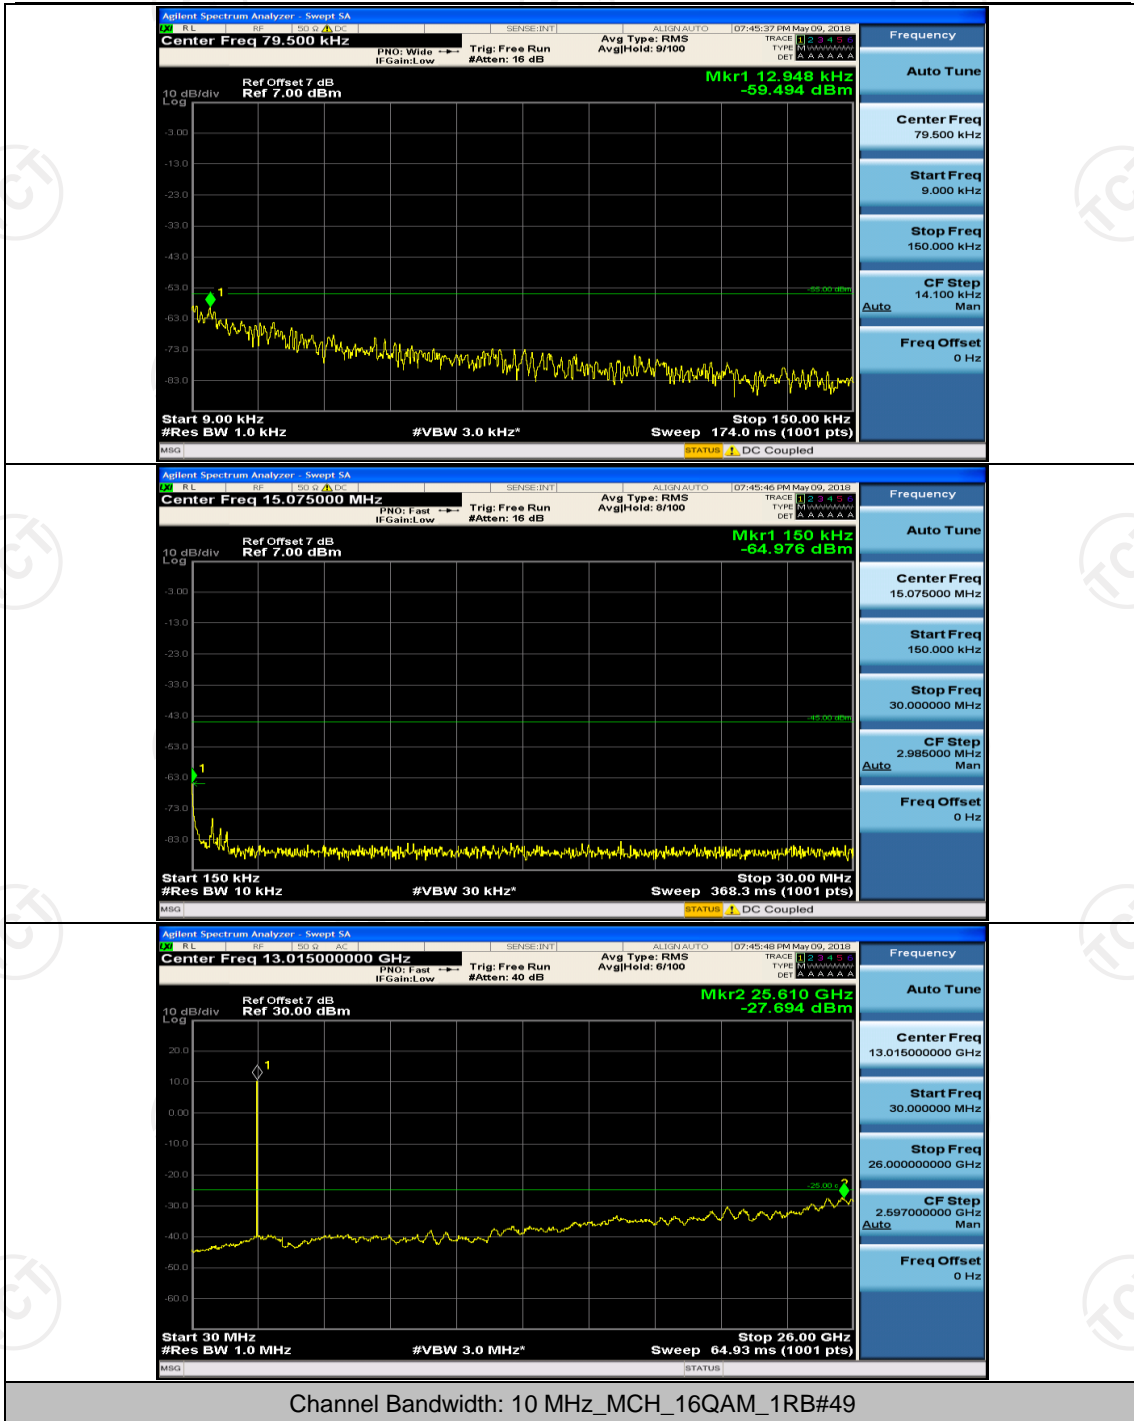

Channel Bandwidth: 10 MHz_MCH_QPSK_1RB#0

Channel Bandwidth: 10 MHz_HCH_QPSK_1RB#0

Channel Bandwidth: 10 MHz_LCH_16QAM_1RB#0

Channel Bandwidth: 10 MHz_MCH_16QAM_1RB#0

Channel Bandwidth: 10 MHz_HCH_16QAM_1RB#0

Channel Bandwidth: 15 MHz

(Channel Bandwidth:15 MHz)_LCH_QPSK_1RB#0

(Channel Bandwidth:15 MHz)_MCH_QPSK_1RB#0

(Channel Bandwidth:15 MHz)_HCH_QPSK_1RB#0

(Channel Bandwidth: 15 MHz) LCH_16QAM_1RB#0

(Channel Bandwidth:15 MHz)_MCH_16QAM_1RB#0