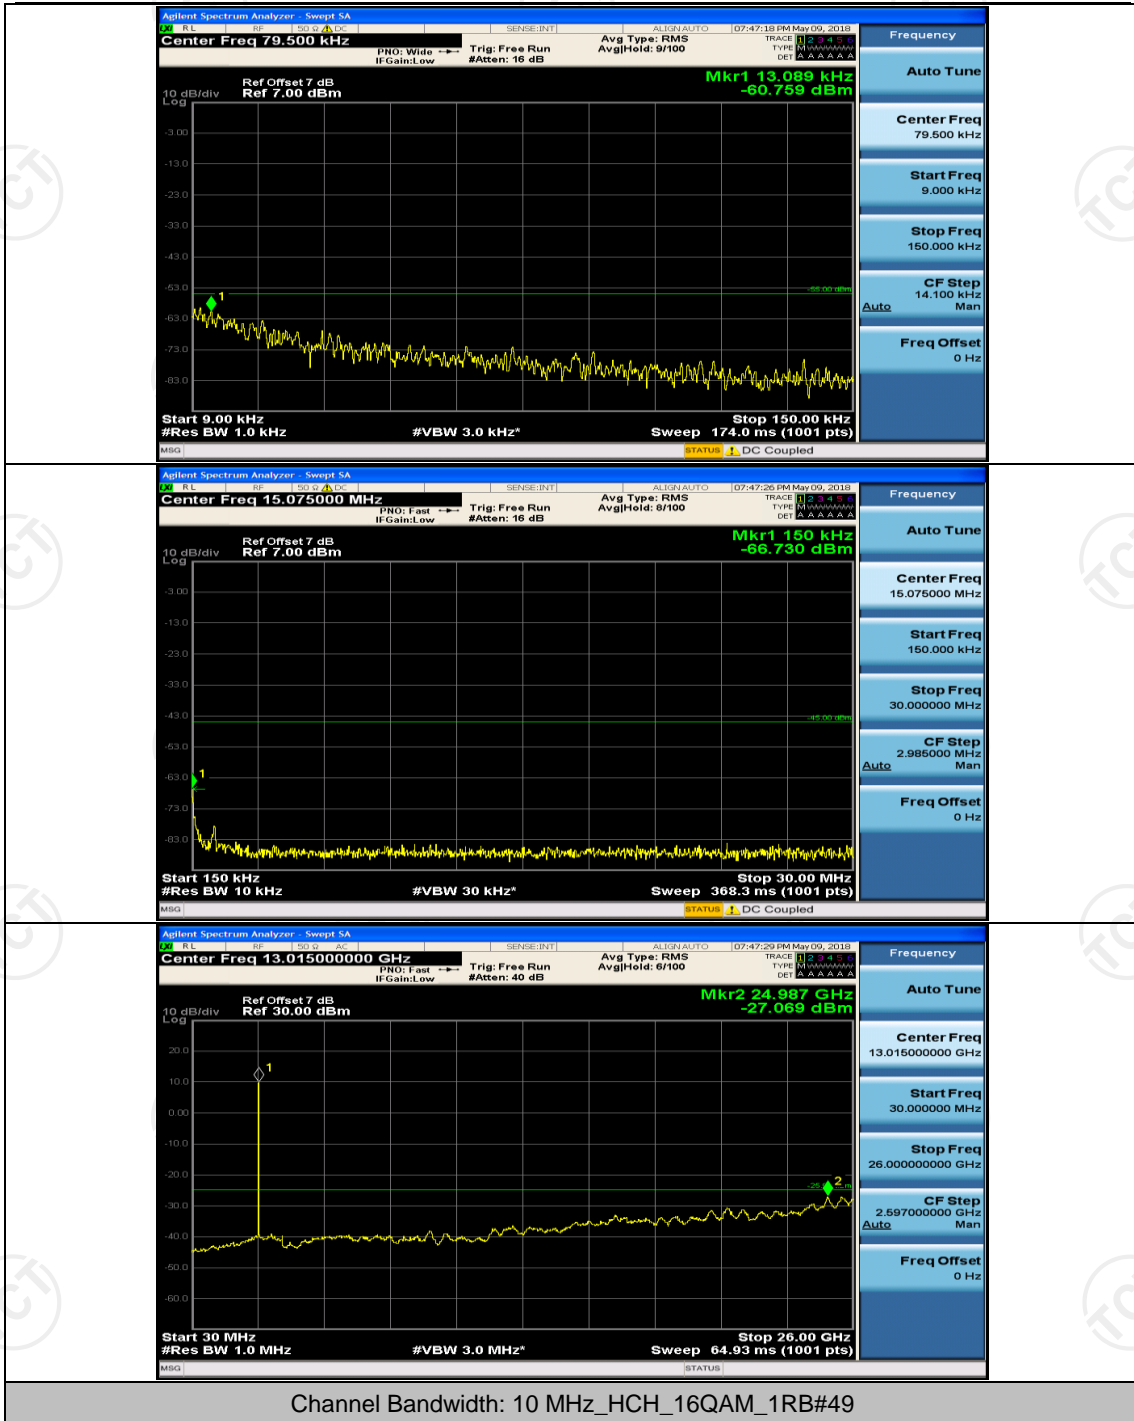

Channel Bandwidth: 10 MHz_MCH_QPSK_1RB#0

Channel Bandwidth: 10 MHz_HCH_QPSK_1RB#0

Channel Bandwidth: 10 MHz_LCH_16QAM_1RB#0

Channel Bandwidth: 10 MHz_MCH_16QAM_1RB#0

Channel Bandwidth: 10 MHz_HCH_16QAM_1RB#0

Channel Bandwidth: 15 MHz

(Channel Bandwidth:15 MHz)_LCH_QPSK_1RB#0

(Channel Bandwidth:15 MHz)_MCH_QPSK_1RB#0

(Channel Bandwidth:15 MHz)_HCH_QPSK_1RB#0

(Channel Bandwidth: 15 MHz) LCH_16QAM_1RB#0

(Channel Bandwidth:15 MHz)_MCH_16QAM_1RB#0