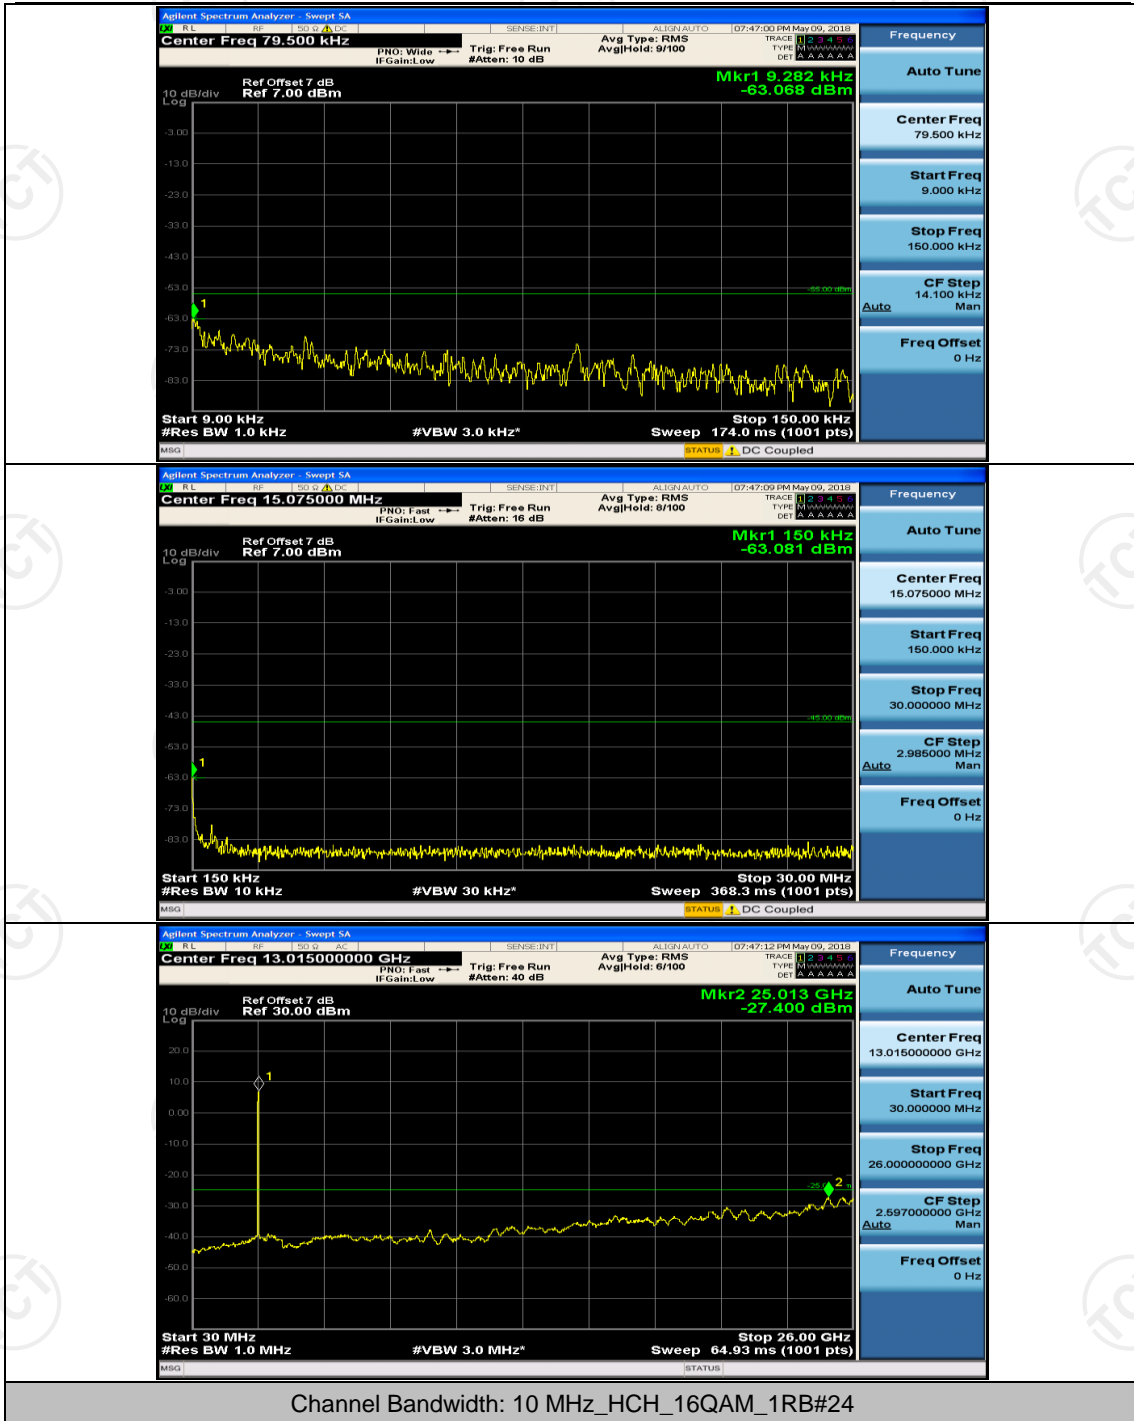

Channel Bandwidth: 10 MHz_MCH_QPSK_1RB#0

Channel Bandwidth: 10 MHz_HCH_QPSK_1RB#0

Channel Bandwidth: 10 MHz_LCH_16QAM_1RB#0

Channel Bandwidth: 10 MHz_MCH_16QAM_1RB#0

Channel Bandwidth: 10 MHz_HCH_16QAM_1RB#0

Channel Bandwidth: 15 MHz

(Channel Bandwidth:15 MHz)_LCH_QPSK_1RB#0

(Channel Bandwidth:15 MHz)_MCH_QPSK_1RB#0

(Channel Bandwidth:15 MHz)_HCH_QPSK_1RB#0

(Channel Bandwidth: 15 MHz) LCH_16QAM_1RB#0

(Channel Bandwidth:15 MHz)_MCH_16QAM_1RB#0