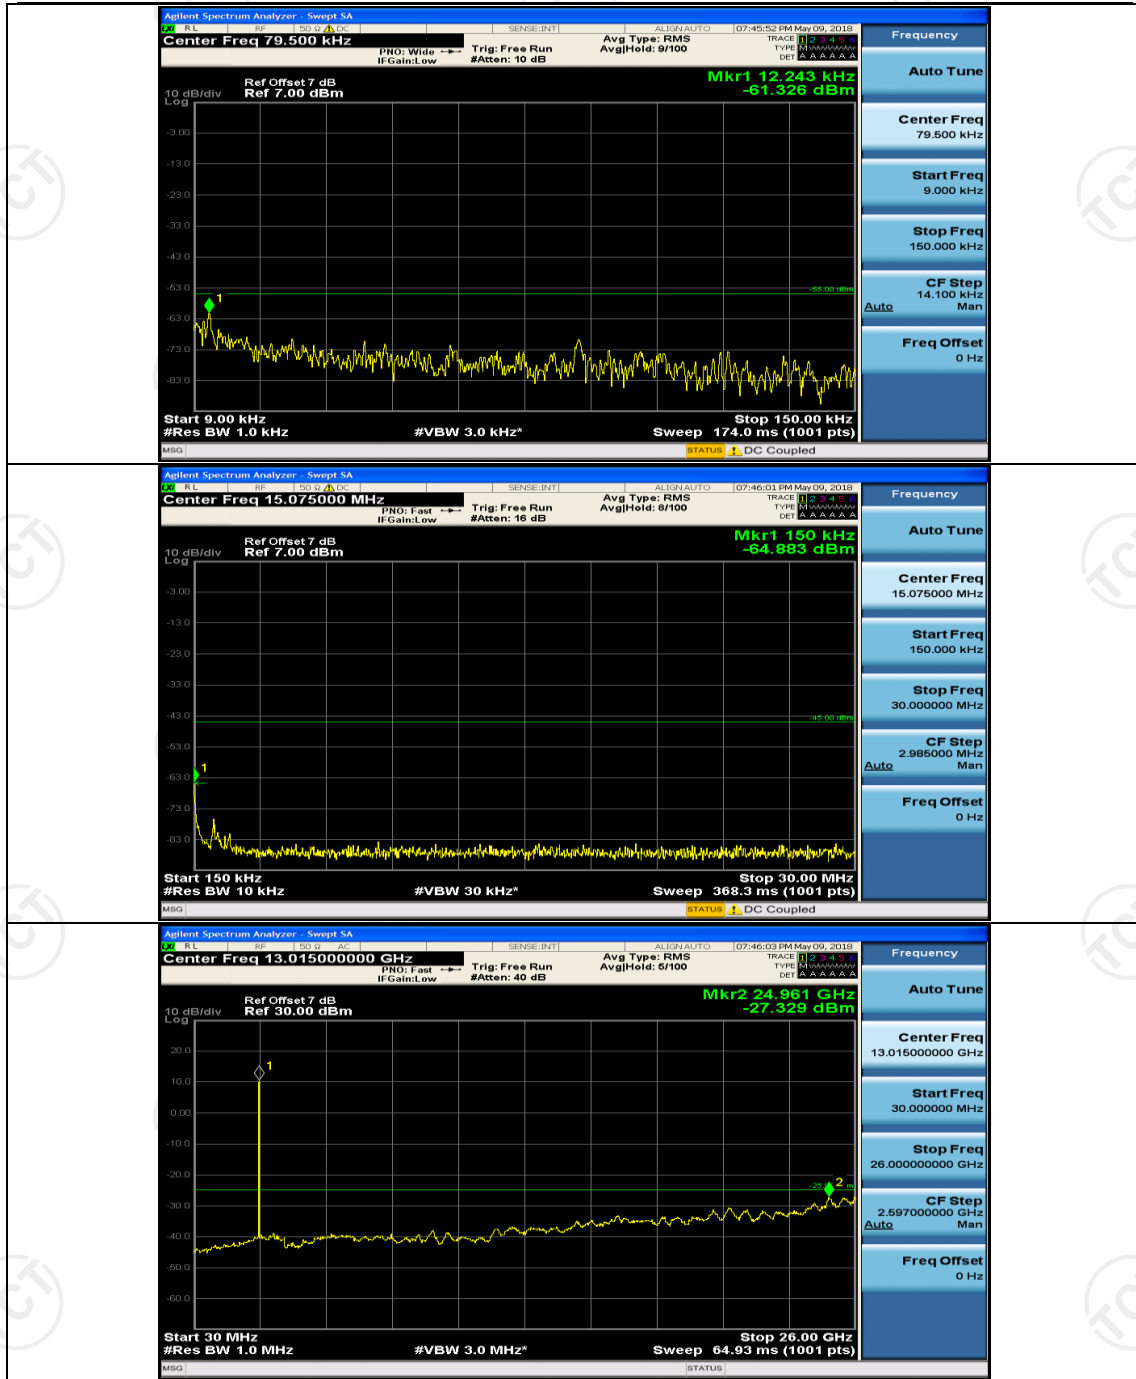

Channel Bandwidth: 10 MHz_MCH_QPSK_1RB#0

Channel Bandwidth: 10 MHz_HCH_QPSK_1RB#0

Channel Bandwidth: 10 MHz_LCH_16QAM_1RB#0

Channel Bandwidth: 10 MHz_MCH_16QAM_1RB#0

Channel Bandwidth: 10 MHz_HCH_16QAM_1RB#0

Channel Bandwidth: 15 MHz

(Channel Bandwidth:15 MHz)_LCH_QPSK_1RB#0

(Channel Bandwidth:15 MHz)_MCH_QPSK_1RB#0

(Channel Bandwidth:15 MHz)_HCH_QPSK_1RB#0

(Channel Bandwidth: 15 MHz) LCH_16QAM_1RB#0

(Channel Bandwidth:15 MHz)_MCH_16QAM_1RB#0