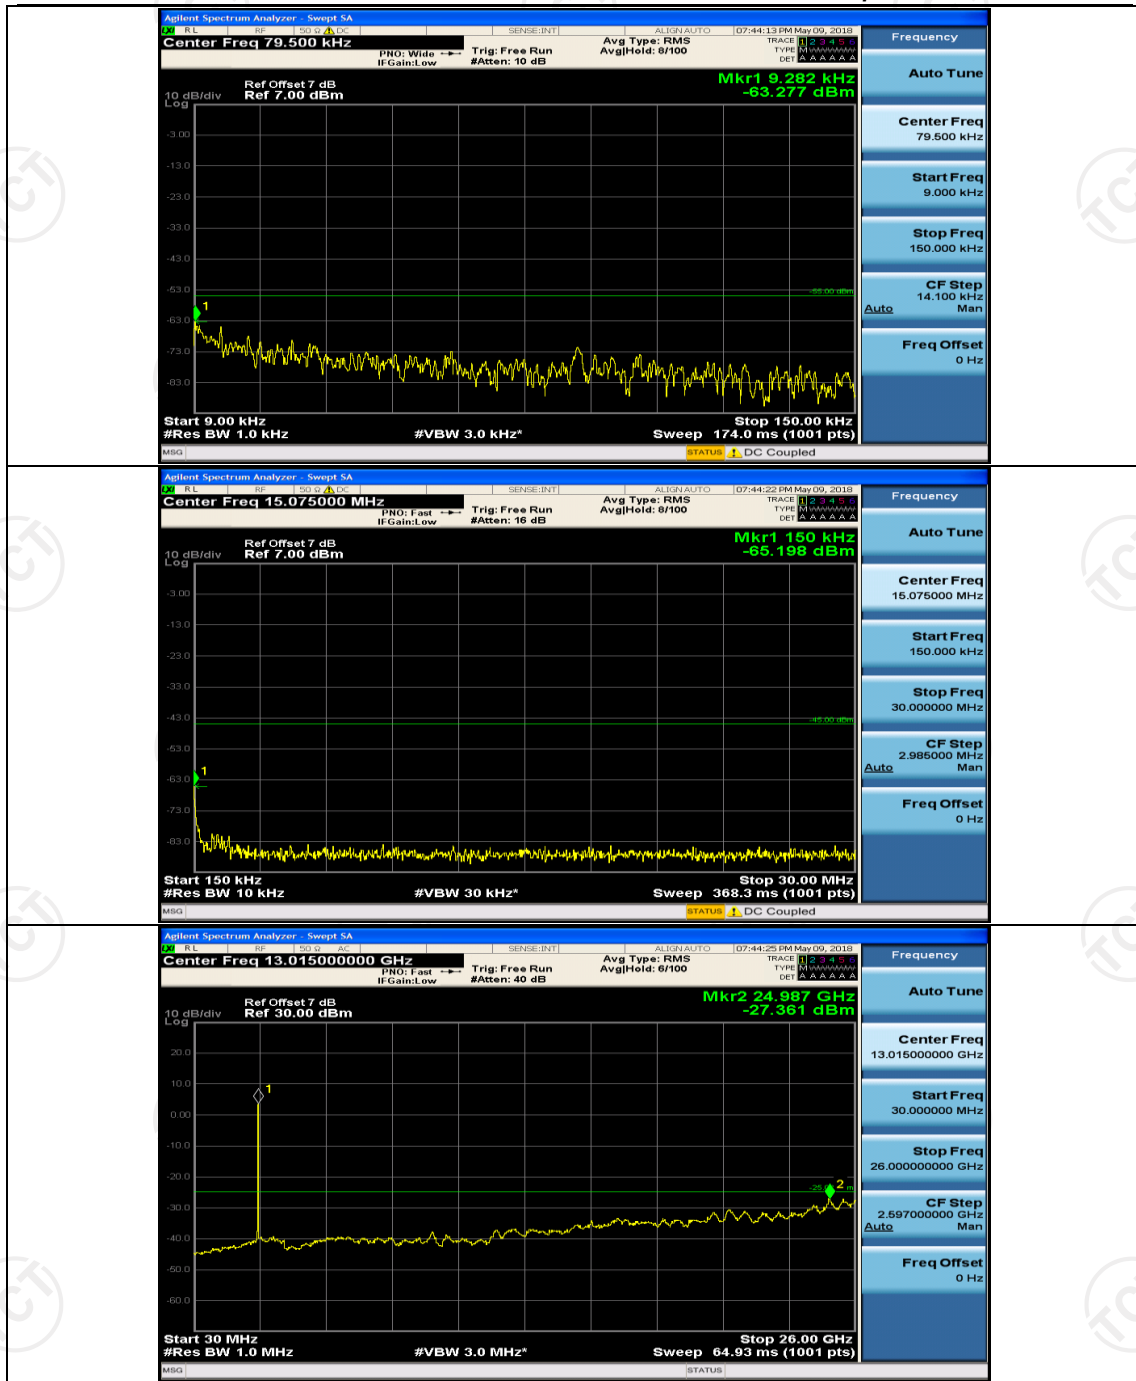

Channel Bandwidth: 10 MHz_MCH_QPSK_1RB#0

Channel Bandwidth: 10 MHz_HCH_QPSK_1RB#0

Channel Bandwidth: 10 MHz_LCH_16QAM_1RB#0

Channel Bandwidth: 10 MHz_MCH_16QAM_1RB#0

Channel Bandwidth: 10 MHz_HCH_16QAM_1RB#0

Channel Bandwidth: 15 MHz

(Channel Bandwidth:15 MHz)_LCH_QPSK_1RB#0

(Channel Bandwidth:15 MHz)_MCH_QPSK_1RB#0

(Channel Bandwidth:15 MHz)_HCH_QPSK_1RB#0

(Channel Bandwidth: 15 MHz) LCH_16QAM_1RB#0

(Channel Bandwidth:15 MHz)_MCH_16QAM_1RB#0