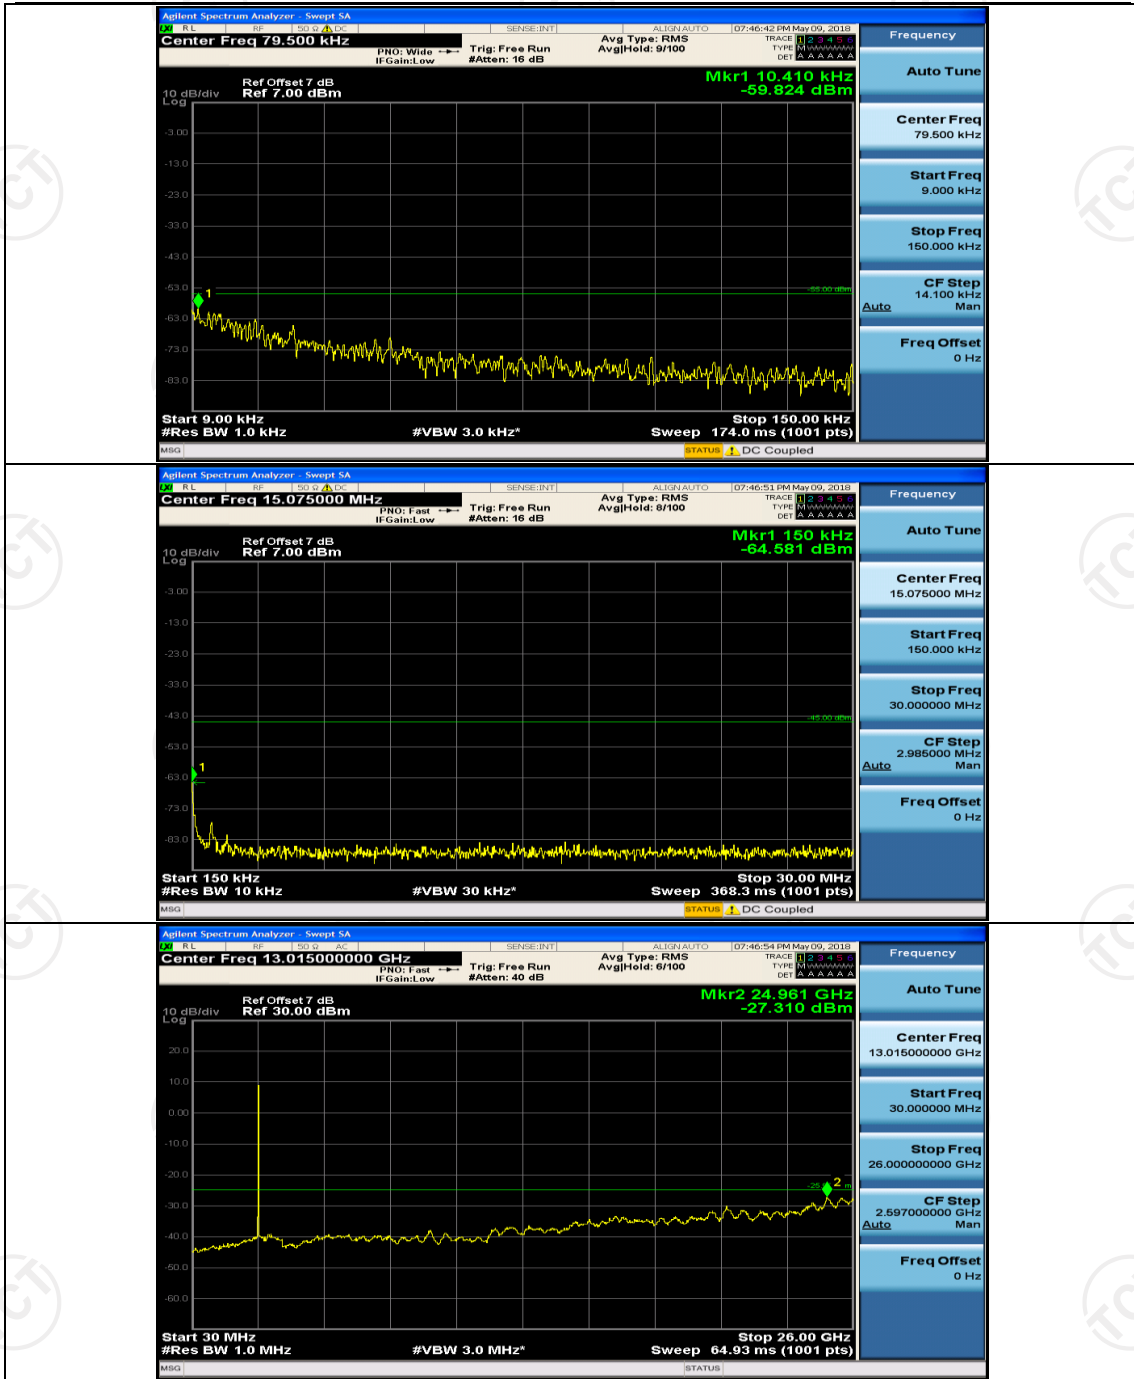

Channel Bandwidth: 10 MHz_MCH_QPSK_1RB#0

Channel Bandwidth: 10 MHz_HCH_QPSK_1RB#0

Channel Bandwidth: 10 MHz_LCH_16QAM_1RB#0

Channel Bandwidth: 10 MHz_MCH_16QAM_1RB#0

Channel Bandwidth: 10 MHz_HCH_16QAM_1RB#0

Channel Bandwidth: 15 MHz

(Channel Bandwidth:15 MHz)_LCH_QPSK_1RB#0

(Channel Bandwidth:15 MHz)_MCH_QPSK_1RB#0

(Channel Bandwidth:15 MHz)_HCH_QPSK_1RB#0

(Channel Bandwidth: 15 MHz) LCH_16QAM_1RB#0

(Channel Bandwidth:15 MHz)_MCH_16QAM_1RB#0