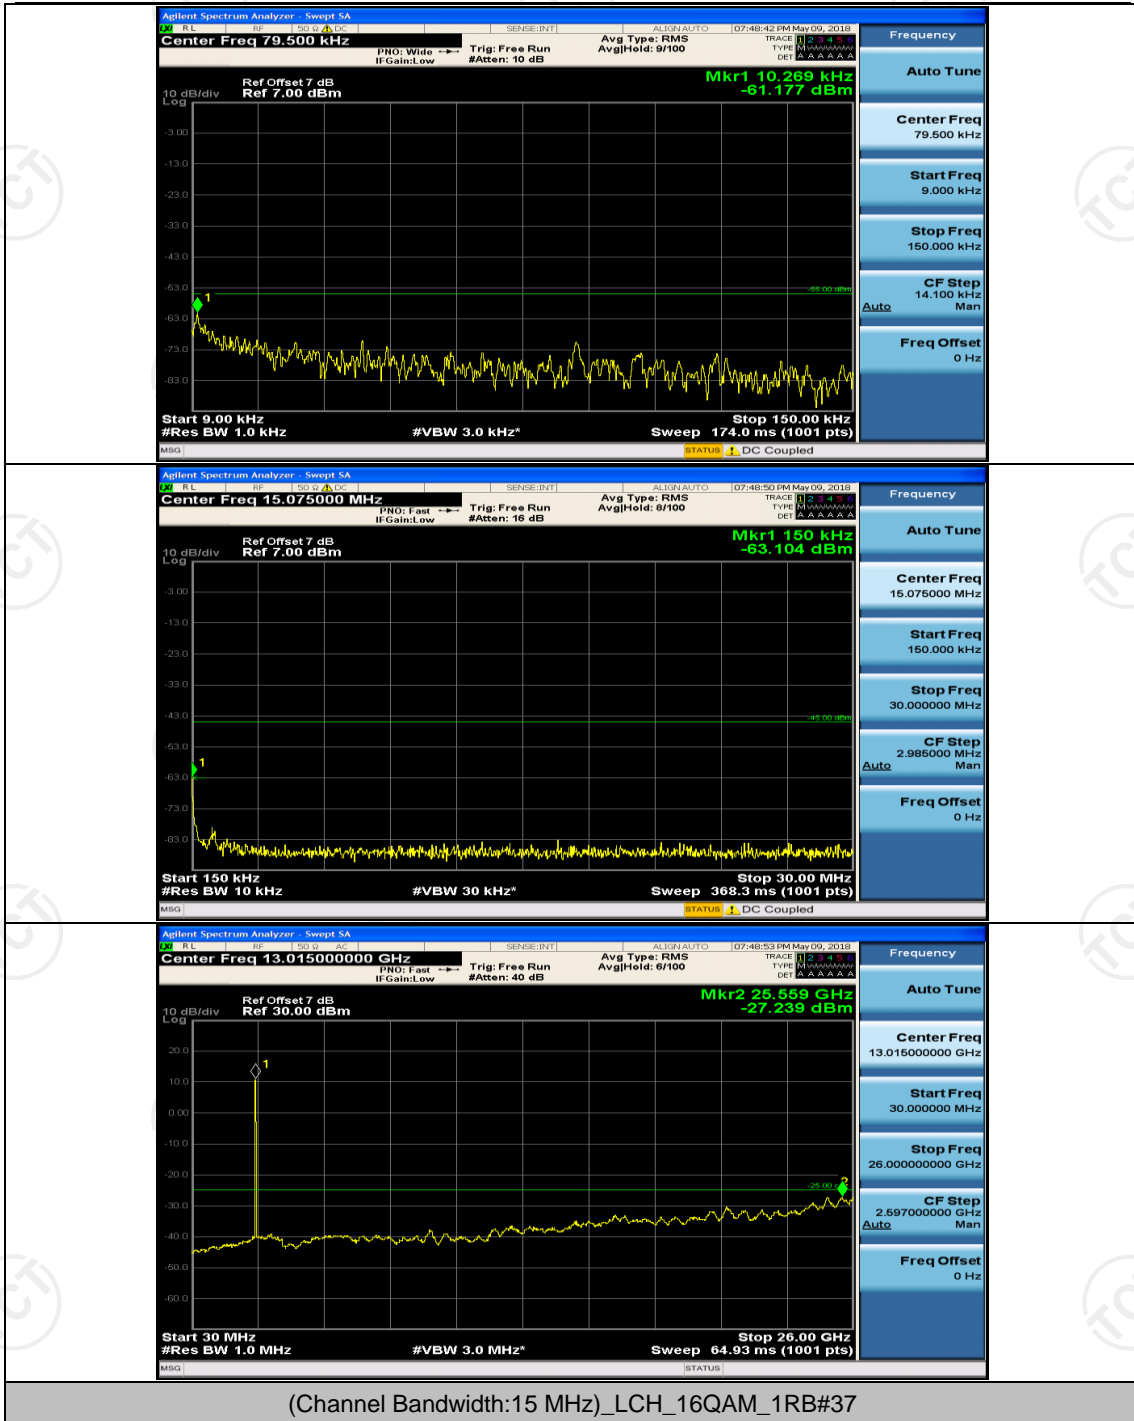

Channel Bandwidth: 10 MHz_MCH_QPSK_1RB#0

Channel Bandwidth: 10 MHz_HCH_QPSK_1RB#0

Channel Bandwidth: 10 MHz_LCH_16QAM_1RB#0

Channel Bandwidth: 10 MHz_MCH_16QAM_1RB#0

Channel Bandwidth: 10 MHz_HCH_16QAM_1RB#0

Channel Bandwidth: 15 MHz

(Channel Bandwidth:15 MHz)_LCH_QPSK_1RB#0

(Channel Bandwidth:15 MHz)_MCH_QPSK_1RB#0

(Channel Bandwidth:15 MHz)_HCH_QPSK_1RB#0

(Channel Bandwidth: 15 MHz) LCH_16QAM_1RB#0

(Channel Bandwidth:15 MHz)_MCH_16QAM_1RB#0