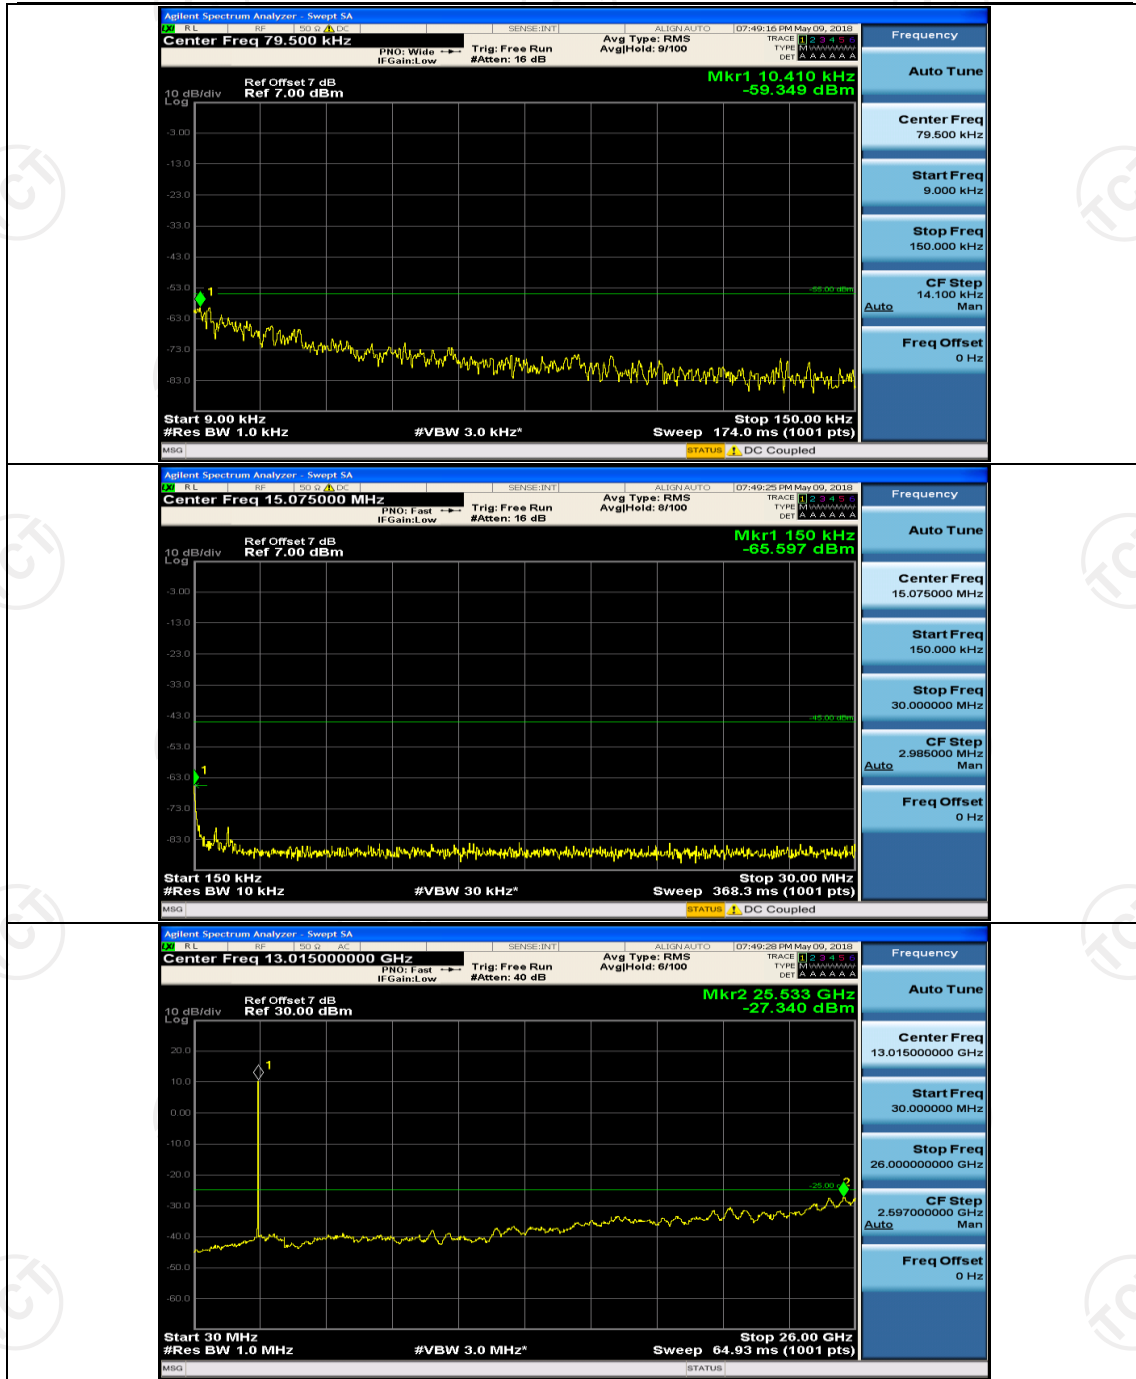

Channel Bandwidth: 10 MHz_MCH_QPSK_1RB#0

Channel Bandwidth: 10 MHz_HCH_QPSK_1RB#0

Channel Bandwidth: 10 MHz_LCH_16QAM_1RB#0

Channel Bandwidth: 10 MHz_MCH_16QAM_1RB#0

Channel Bandwidth: 10 MHz_HCH_16QAM_1RB#0

Channel Bandwidth: 15 MHz

(Channel Bandwidth:15 MHz)_LCH_QPSK_1RB#0

(Channel Bandwidth:15 MHz)_MCH_QPSK_1RB#0

(Channel Bandwidth:15 MHz)_HCH_QPSK_1RB#0

(Channel Bandwidth: 15 MHz) LCH_16QAM_1RB#0

(Channel Bandwidth:15 MHz)_MCH_16QAM_1RB#0