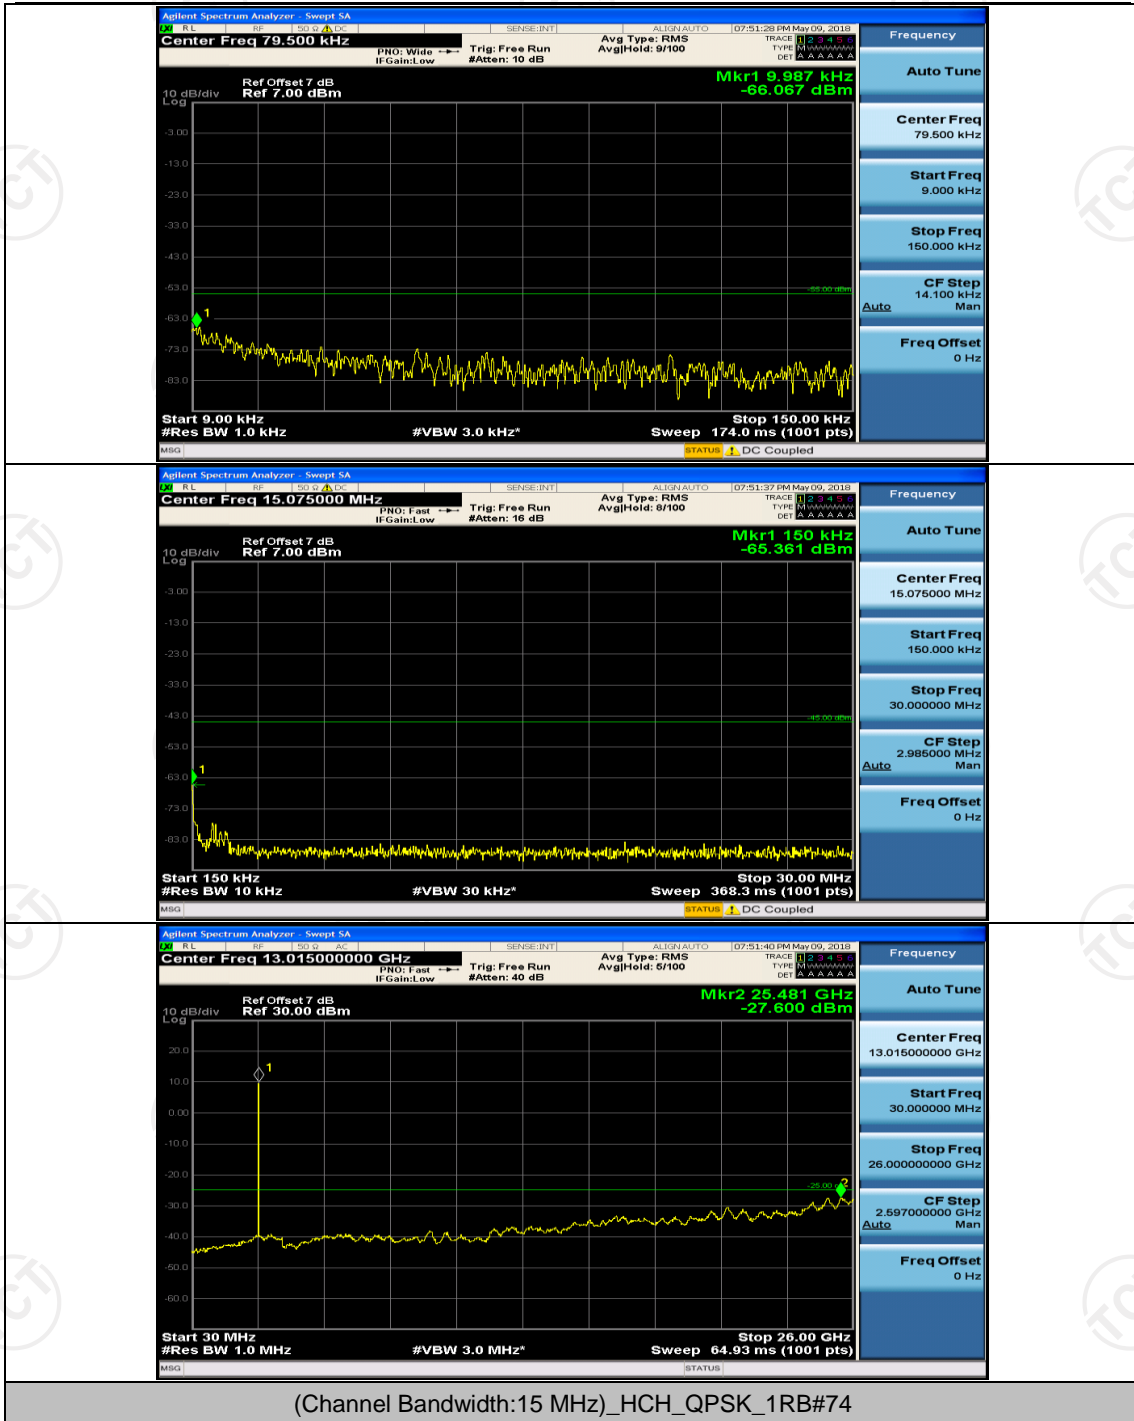

Channel Bandwidth: 10 MHz_MCH_QPSK_1RB#0

Channel Bandwidth: 10 MHz_HCH_QPSK_1RB#0

Channel Bandwidth: 10 MHz_LCH_16QAM_1RB#0

Channel Bandwidth: 10 MHz_MCH_16QAM_1RB#0

Channel Bandwidth: 10 MHz_HCH_16QAM_1RB#0

Channel Bandwidth: 15 MHz

(Channel Bandwidth:15 MHz)_LCH_QPSK_1RB#0

(Channel Bandwidth:15 MHz)_MCH_QPSK_1RB#0

(Channel Bandwidth:15 MHz)_HCH_QPSK_1RB#0

(Channel Bandwidth: 15 MHz) LCH_16QAM_1RB#0

(Channel Bandwidth:15 MHz)_MCH_16QAM_1RB#0