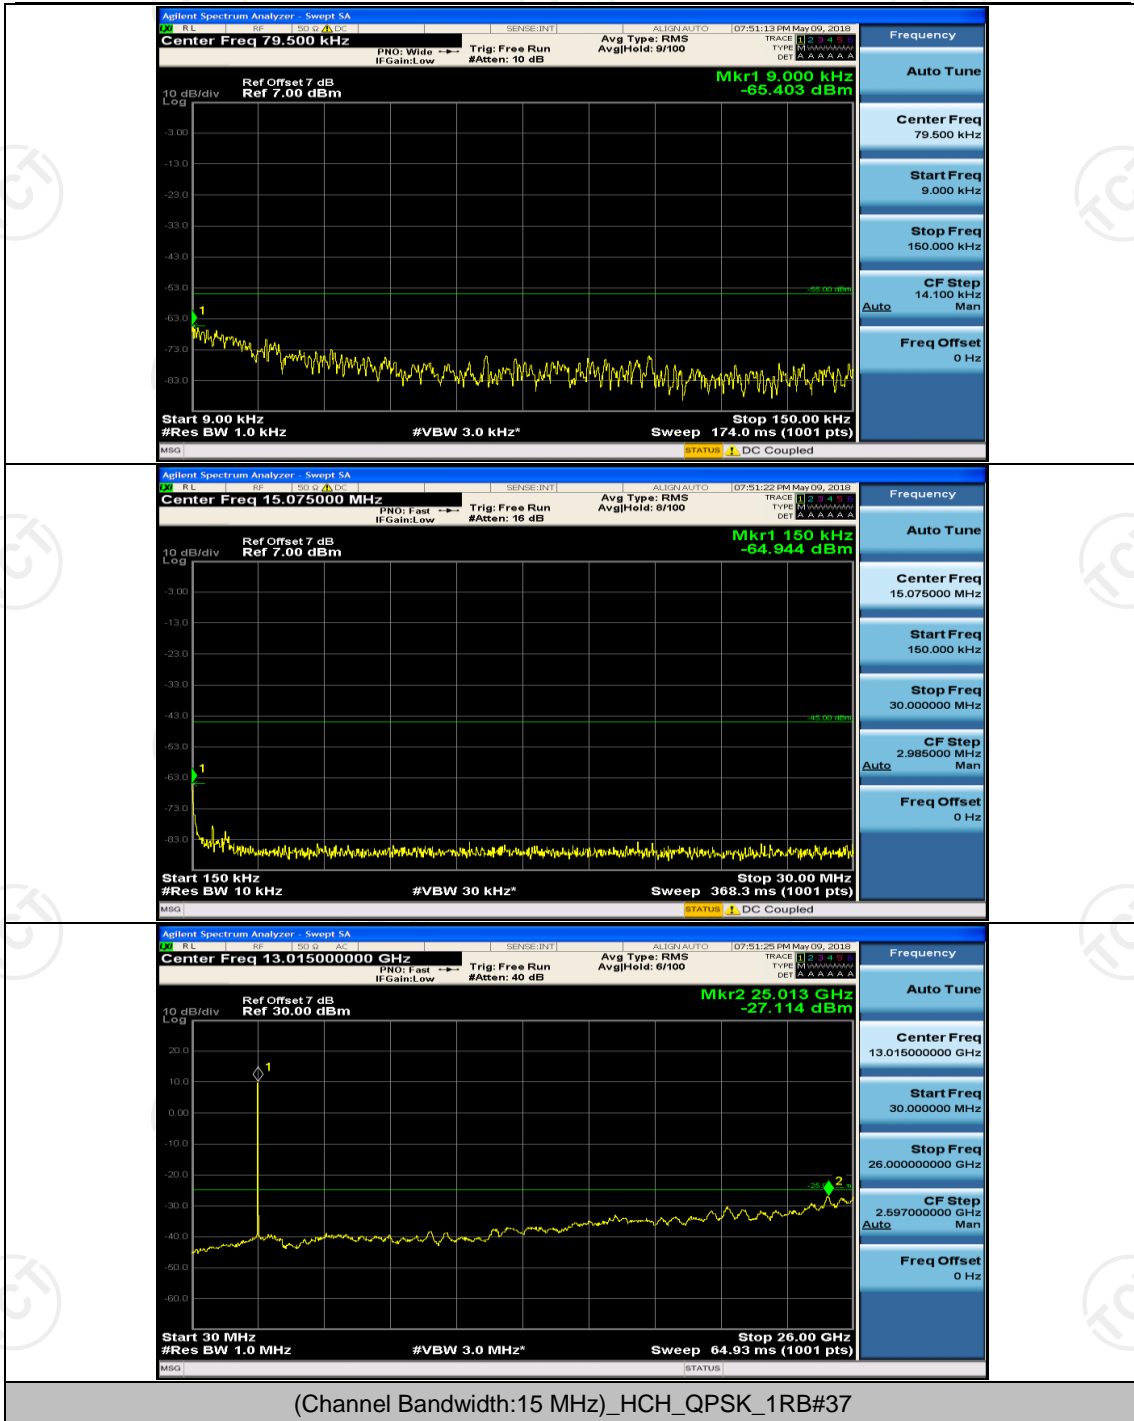

Channel Bandwidth: 10 MHz_MCH_QPSK_1RB#0

Channel Bandwidth: 10 MHz_HCH_QPSK_1RB#0

Channel Bandwidth: 10 MHz_LCH_16QAM_1RB#0

Channel Bandwidth: 10 MHz_MCH_16QAM_1RB#0

Channel Bandwidth: 10 MHz_HCH_16QAM_1RB#0

Channel Bandwidth: 15 MHz

(Channel Bandwidth:15 MHz)_LCH_QPSK_1RB#0

(Channel Bandwidth:15 MHz)_MCH_QPSK_1RB#0

(Channel Bandwidth:15 MHz)_HCH_QPSK_1RB#0

(Channel Bandwidth: 15 MHz) LCH_16QAM_1RB#0

(Channel Bandwidth:15 MHz)_MCH_16QAM_1RB#0