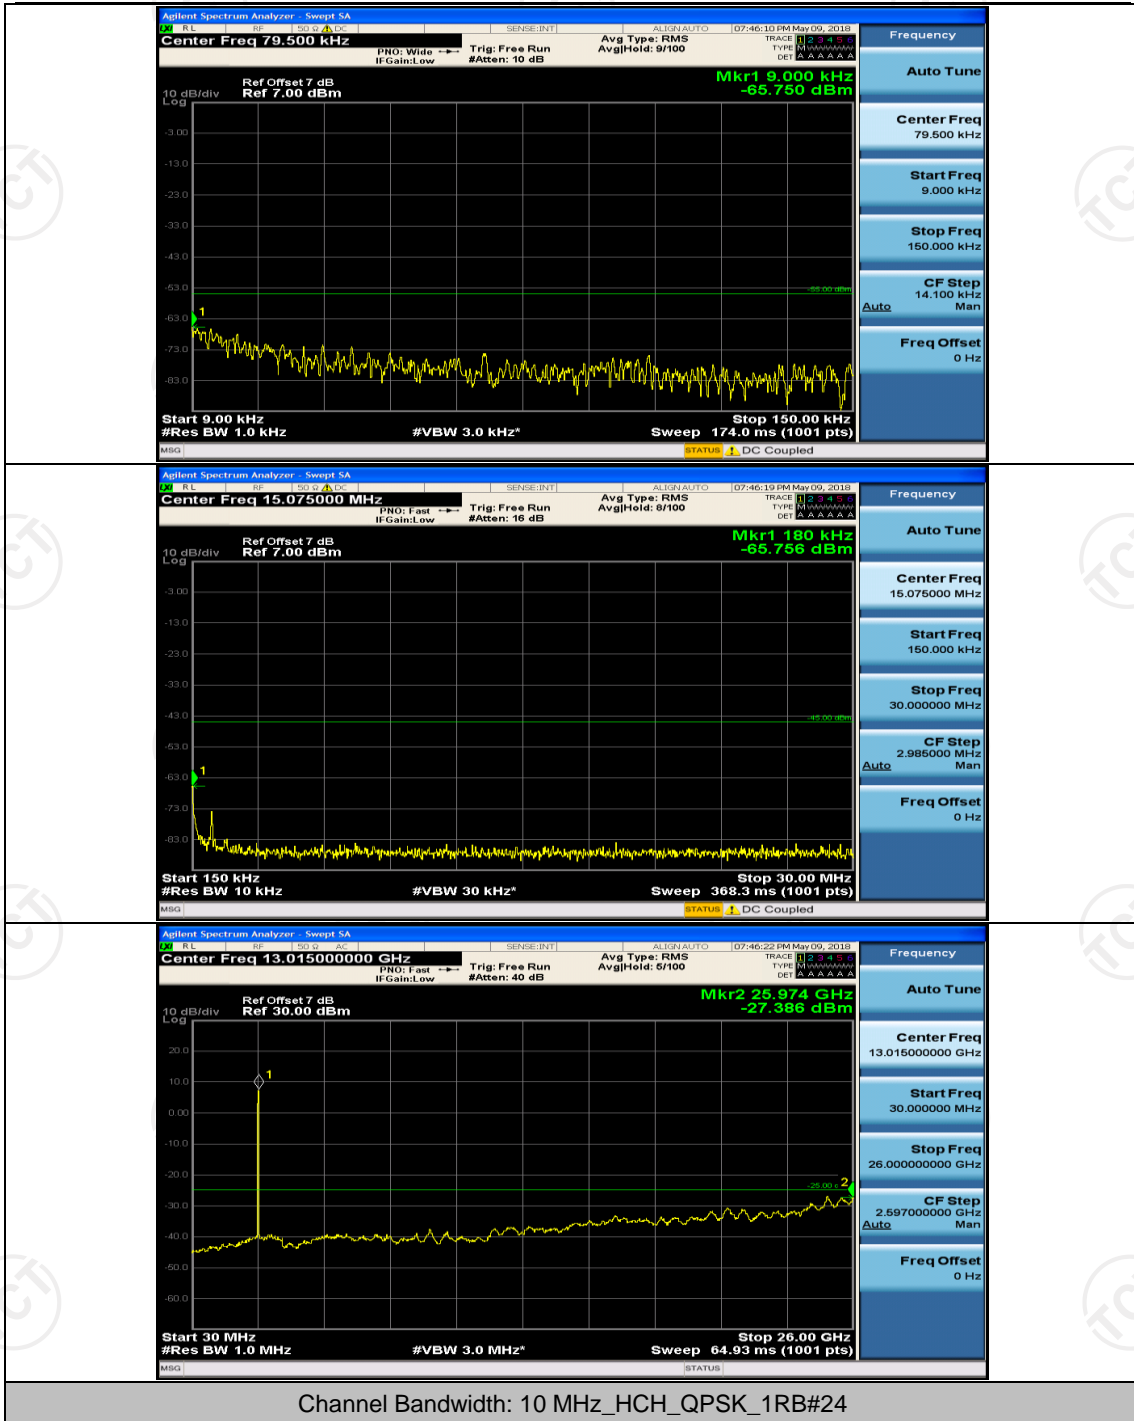

Channel Bandwidth: 10 MHz_MCH_QPSK_1RB#0

Channel Bandwidth: 10 MHz_HCH_QPSK_1RB#0

Channel Bandwidth: 10 MHz_LCH_16QAM_1RB#0

Channel Bandwidth: 10 MHz_MCH_16QAM_1RB#0

Channel Bandwidth: 10 MHz_HCH_16QAM_1RB#0

Channel Bandwidth: 15 MHz

(Channel Bandwidth:15 MHz)_LCH_QPSK_1RB#0

(Channel Bandwidth:15 MHz)_MCH_QPSK_1RB#0

(Channel Bandwidth:15 MHz)_HCH_QPSK_1RB#0

(Channel Bandwidth: 15 MHz) LCH_16QAM_1RB#0

(Channel Bandwidth:15 MHz)_MCH_16QAM_1RB#0