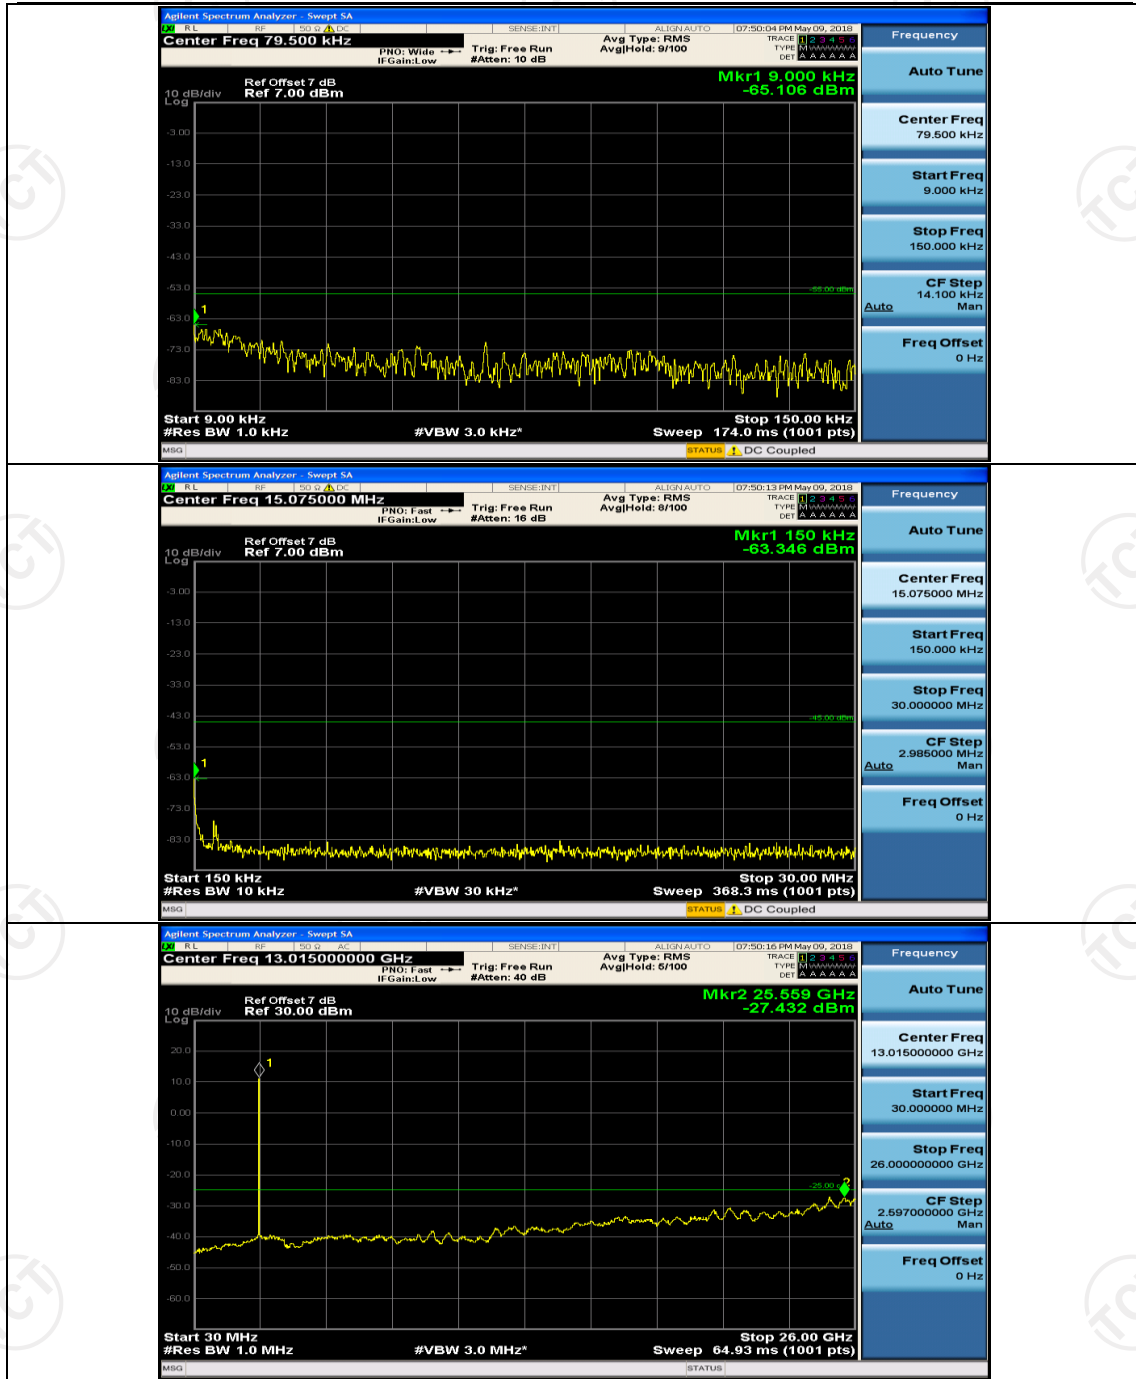

Channel Bandwidth: 10 MHz_MCH_QPSK_1RB#0

Channel Bandwidth: 10 MHz_HCH_QPSK_1RB#0

Channel Bandwidth: 10 MHz_LCH_16QAM_1RB#0

Channel Bandwidth: 10 MHz_MCH_16QAM_1RB#0

Channel Bandwidth: 10 MHz_HCH_16QAM_1RB#0

Channel Bandwidth: 15 MHz

(Channel Bandwidth:15 MHz)_LCH_QPSK_1RB#0

(Channel Bandwidth:15 MHz)_MCH_QPSK_1RB#0

(Channel Bandwidth:15 MHz)_HCH_QPSK_1RB#0

(Channel Bandwidth: 15 MHz) LCH_16QAM_1RB#0

(Channel Bandwidth:15 MHz)_MCH_16QAM_1RB#0