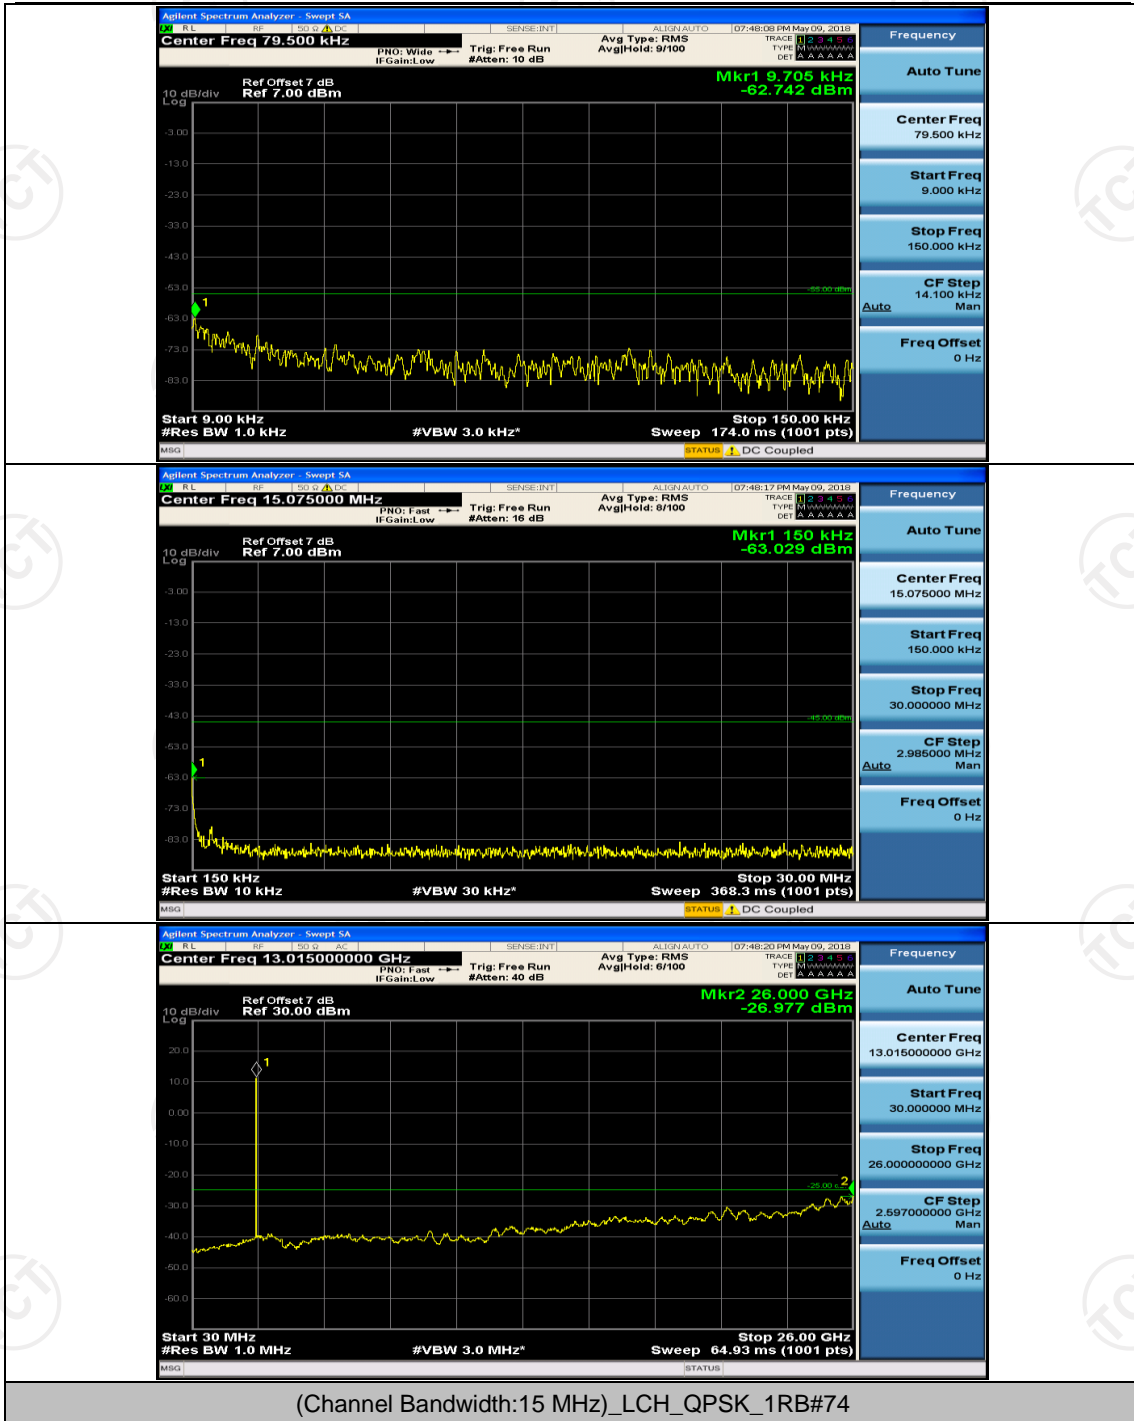

Channel Bandwidth: 10 MHz_MCH_QPSK_1RB#0

Channel Bandwidth: 10 MHz_HCH_QPSK_1RB#0

Channel Bandwidth: 10 MHz_LCH_16QAM_1RB#0

Channel Bandwidth: 10 MHz_MCH_16QAM_1RB#0

Channel Bandwidth: 10 MHz_HCH_16QAM_1RB#0

Channel Bandwidth: 15 MHz

(Channel Bandwidth:15 MHz)_LCH_QPSK_1RB#0

(Channel Bandwidth:15 MHz)_MCH_QPSK_1RB#0

(Channel Bandwidth:15 MHz)_HCH_QPSK_1RB#0

(Channel Bandwidth: 15 MHz) LCH_16QAM_1RB#0

(Channel Bandwidth:15 MHz)_MCH_16QAM_1RB#0