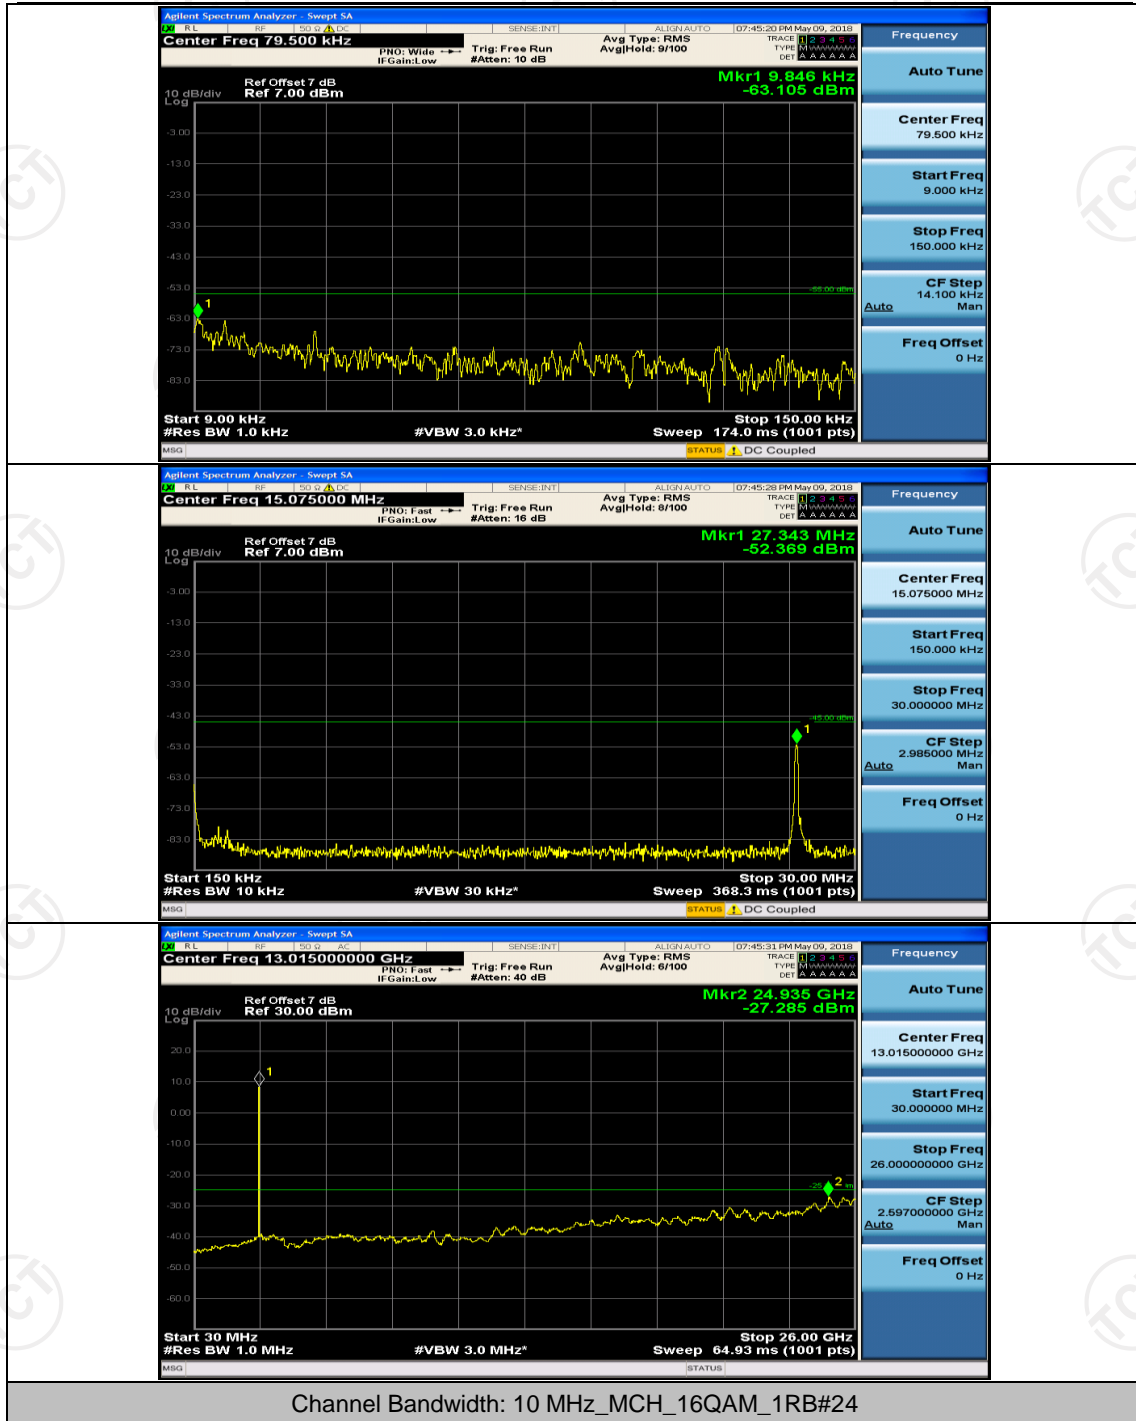

Channel Bandwidth: 10 MHz_MCH_QPSK_1RB#0

Channel Bandwidth: 10 MHz_HCH_QPSK_1RB#0

Channel Bandwidth: 10 MHz_LCH_16QAM_1RB#0

Channel Bandwidth: 10 MHz_MCH_16QAM_1RB#0

Channel Bandwidth: 10 MHz_HCH_16QAM_1RB#0

Channel Bandwidth: 15 MHz

(Channel Bandwidth:15 MHz)_LCH_QPSK_1RB#0

(Channel Bandwidth:15 MHz)_MCH_QPSK_1RB#0

(Channel Bandwidth:15 MHz)_HCH_QPSK_1RB#0

(Channel Bandwidth: 15 MHz) LCH_16QAM_1RB#0

(Channel Bandwidth:15 MHz)_MCH_16QAM_1RB#0