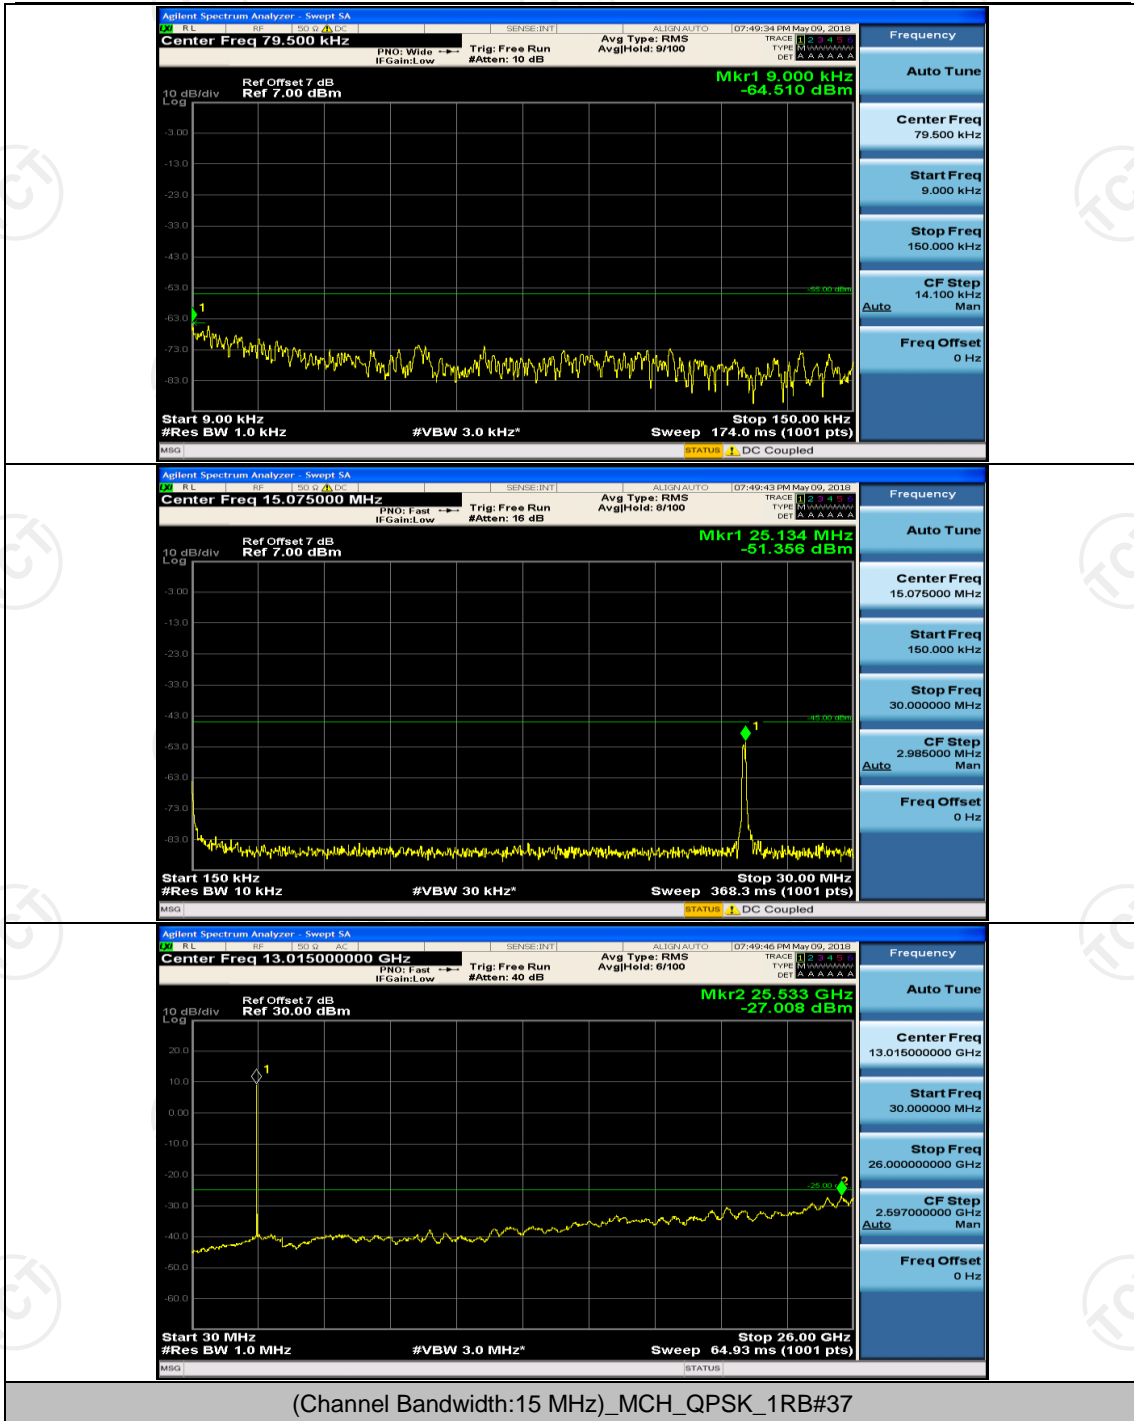

Channel Bandwidth: 10 MHz_MCH_QPSK_1RB#0

Channel Bandwidth: 10 MHz_HCH_QPSK_1RB#0

Channel Bandwidth: 10 MHz_LCH_16QAM_1RB#0

Channel Bandwidth: 10 MHz_MCH_16QAM_1RB#0

Channel Bandwidth: 10 MHz_HCH_16QAM_1RB#0

Channel Bandwidth: 15 MHz

(Channel Bandwidth:15 MHz)_LCH_QPSK_1RB#0

(Channel Bandwidth:15 MHz)_MCH_QPSK_1RB#0

(Channel Bandwidth:15 MHz)_HCH_QPSK_1RB#0

(Channel Bandwidth: 15 MHz) LCH_16QAM_1RB#0

(Channel Bandwidth:15 MHz)_MCH_16QAM_1RB#0