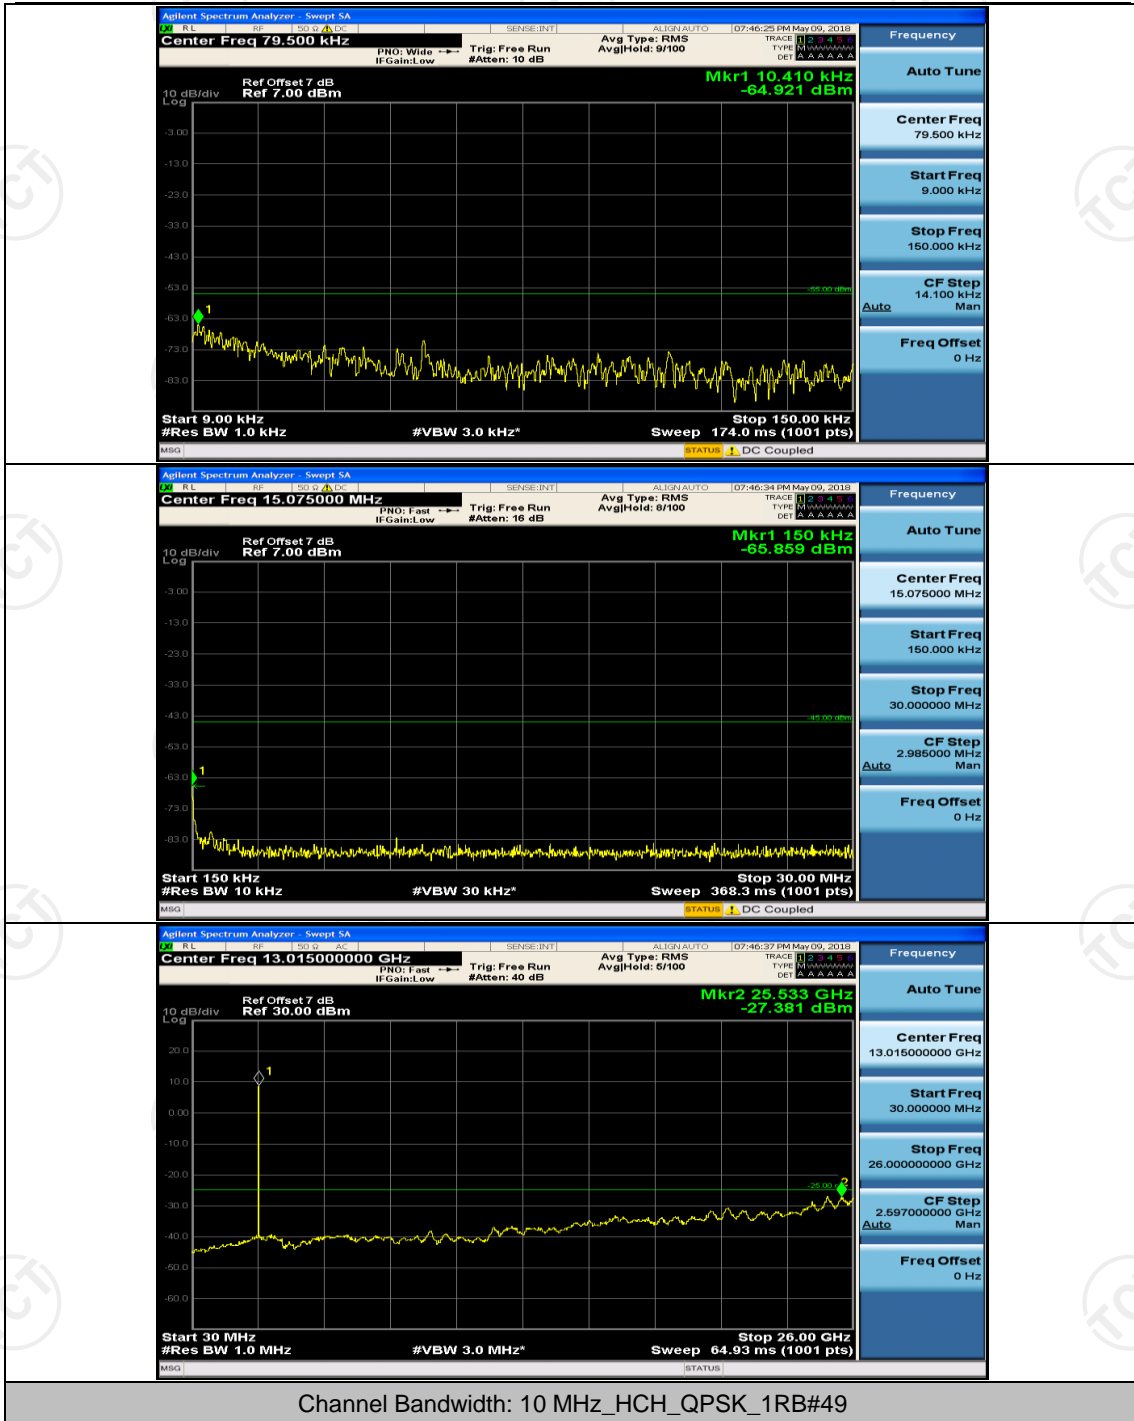

Channel Bandwidth: 10 MHz_MCH_QPSK_1RB#0

Channel Bandwidth: 10 MHz_HCH_QPSK_1RB#0

Channel Bandwidth: 10 MHz_LCH_16QAM_1RB#0

Channel Bandwidth: 10 MHz_MCH_16QAM_1RB#0

Channel Bandwidth: 10 MHz_HCH_16QAM_1RB#0

Channel Bandwidth: 15 MHz

(Channel Bandwidth:15 MHz)_LCH_QPSK_1RB#0

(Channel Bandwidth:15 MHz)_MCH_QPSK_1RB#0

(Channel Bandwidth:15 MHz)_HCH_QPSK_1RB#0

(Channel Bandwidth: 15 MHz) LCH_16QAM_1RB#0

(Channel Bandwidth:15 MHz)_MCH_16QAM_1RB#0