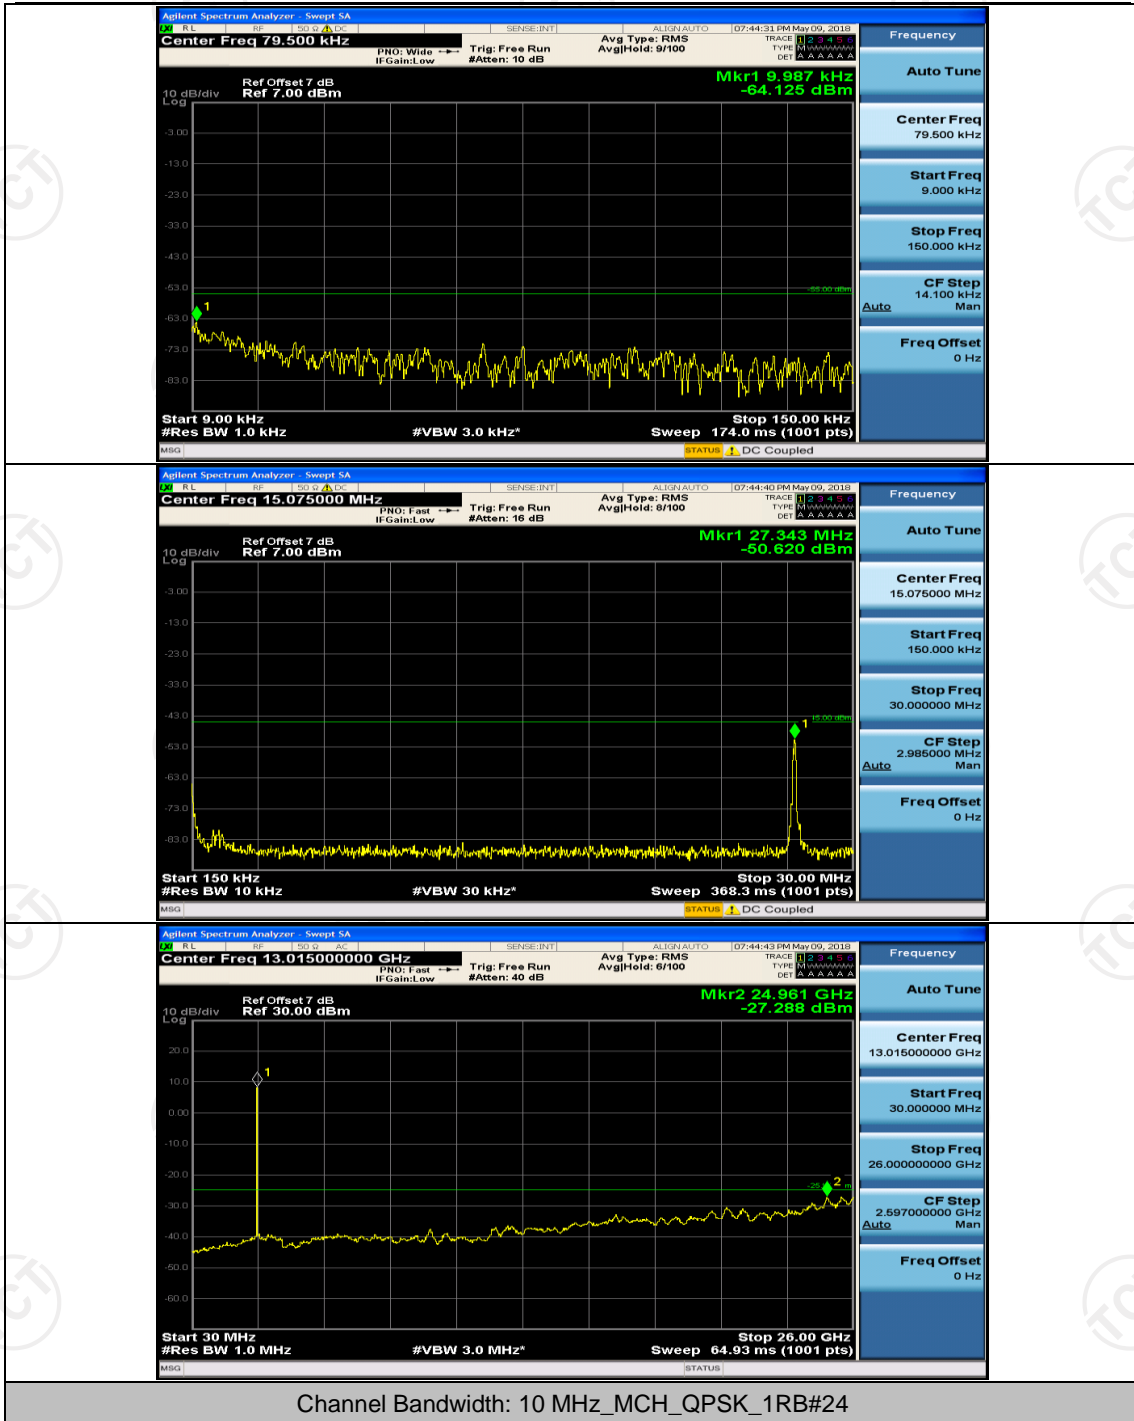

Channel Bandwidth: 10 MHz_MCH_QPSK_1RB#0

Channel Bandwidth: 10 MHz_HCH_QPSK_1RB#0

Channel Bandwidth: 10 MHz_LCH_16QAM_1RB#0

Channel Bandwidth: 10 MHz_MCH_16QAM_1RB#0

Channel Bandwidth: 10 MHz_HCH_16QAM_1RB#0

Channel Bandwidth: 15 MHz

(Channel Bandwidth:15 MHz)_LCH_QPSK_1RB#0

(Channel Bandwidth:15 MHz)_MCH_QPSK_1RB#0

(Channel Bandwidth:15 MHz)_HCH_QPSK_1RB#0

(Channel Bandwidth: 15 MHz) LCH_16QAM_1RB#0

(Channel Bandwidth:15 MHz)_MCH_16QAM_1RB#0