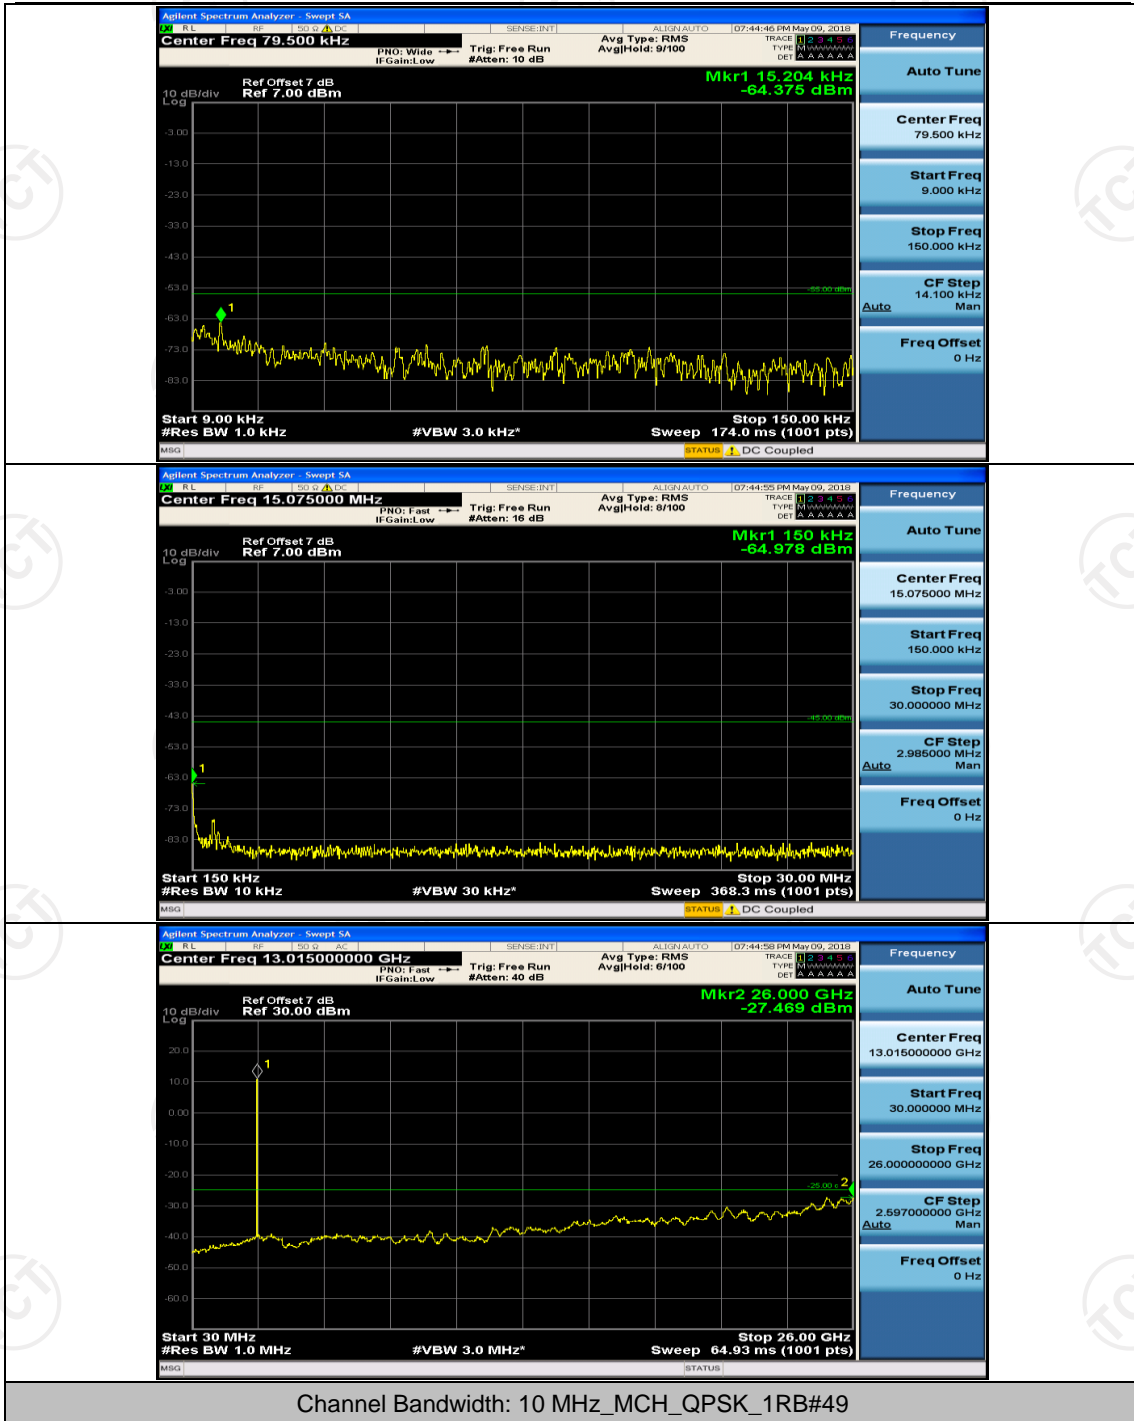

Channel Bandwidth: 10 MHz_MCH_QPSK_1RB#0

Channel Bandwidth: 10 MHz_HCH_QPSK_1RB#0

Channel Bandwidth: 10 MHz_LCH_16QAM_1RB#0

Channel Bandwidth: 10 MHz_MCH_16QAM_1RB#0

Channel Bandwidth: 10 MHz_HCH_16QAM_1RB#0

Channel Bandwidth: 15 MHz

(Channel Bandwidth:15 MHz)_LCH_QPSK_1RB#0

(Channel Bandwidth:15 MHz)_MCH_QPSK_1RB#0

(Channel Bandwidth:15 MHz)_HCH_QPSK_1RB#0

(Channel Bandwidth: 15 MHz) LCH_16QAM_1RB#0

(Channel Bandwidth:15 MHz)_MCH_16QAM_1RB#0