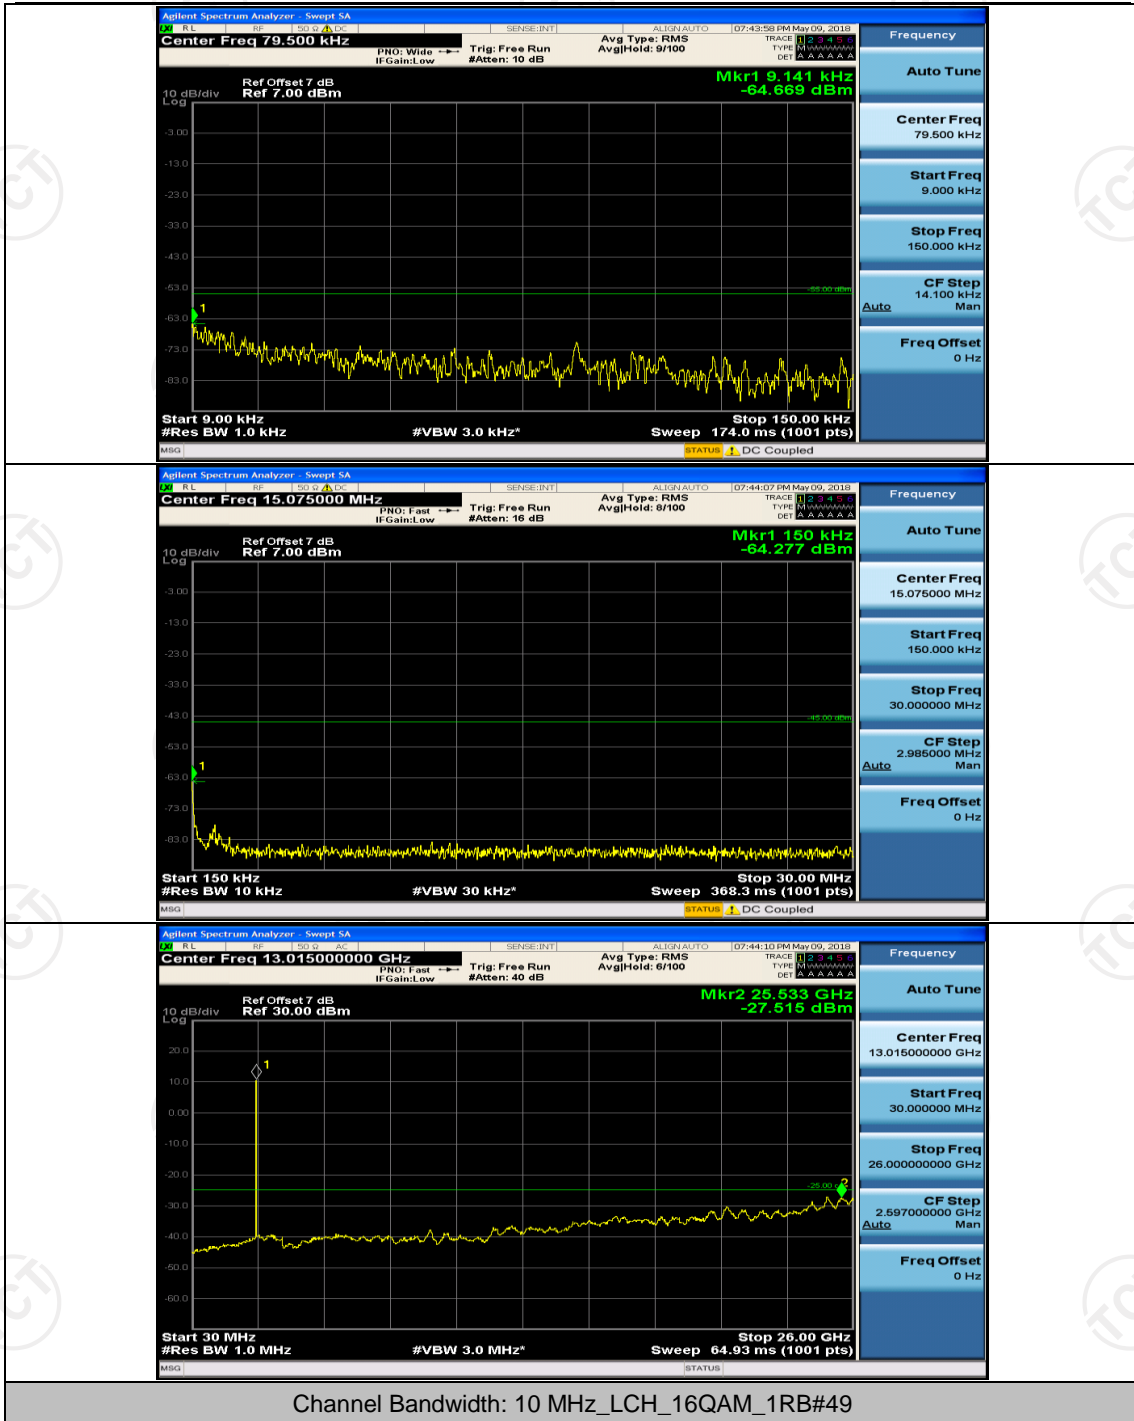

Channel Bandwidth: 10 MHz_MCH_QPSK_1RB#0

Channel Bandwidth: 10 MHz_HCH_QPSK_1RB#0

Channel Bandwidth: 10 MHz_LCH_16QAM_1RB#0

Channel Bandwidth: 10 MHz_MCH_16QAM_1RB#0

Channel Bandwidth: 10 MHz_HCH_16QAM_1RB#0

Channel Bandwidth: 15 MHz

(Channel Bandwidth:15 MHz)_LCH_QPSK_1RB#0

(Channel Bandwidth:15 MHz)_MCH_QPSK_1RB#0

(Channel Bandwidth:15 MHz)_HCH_QPSK_1RB#0

(Channel Bandwidth: 15 MHz) LCH_16QAM_1RB#0

(Channel Bandwidth:15 MHz)_MCH_16QAM_1RB#0