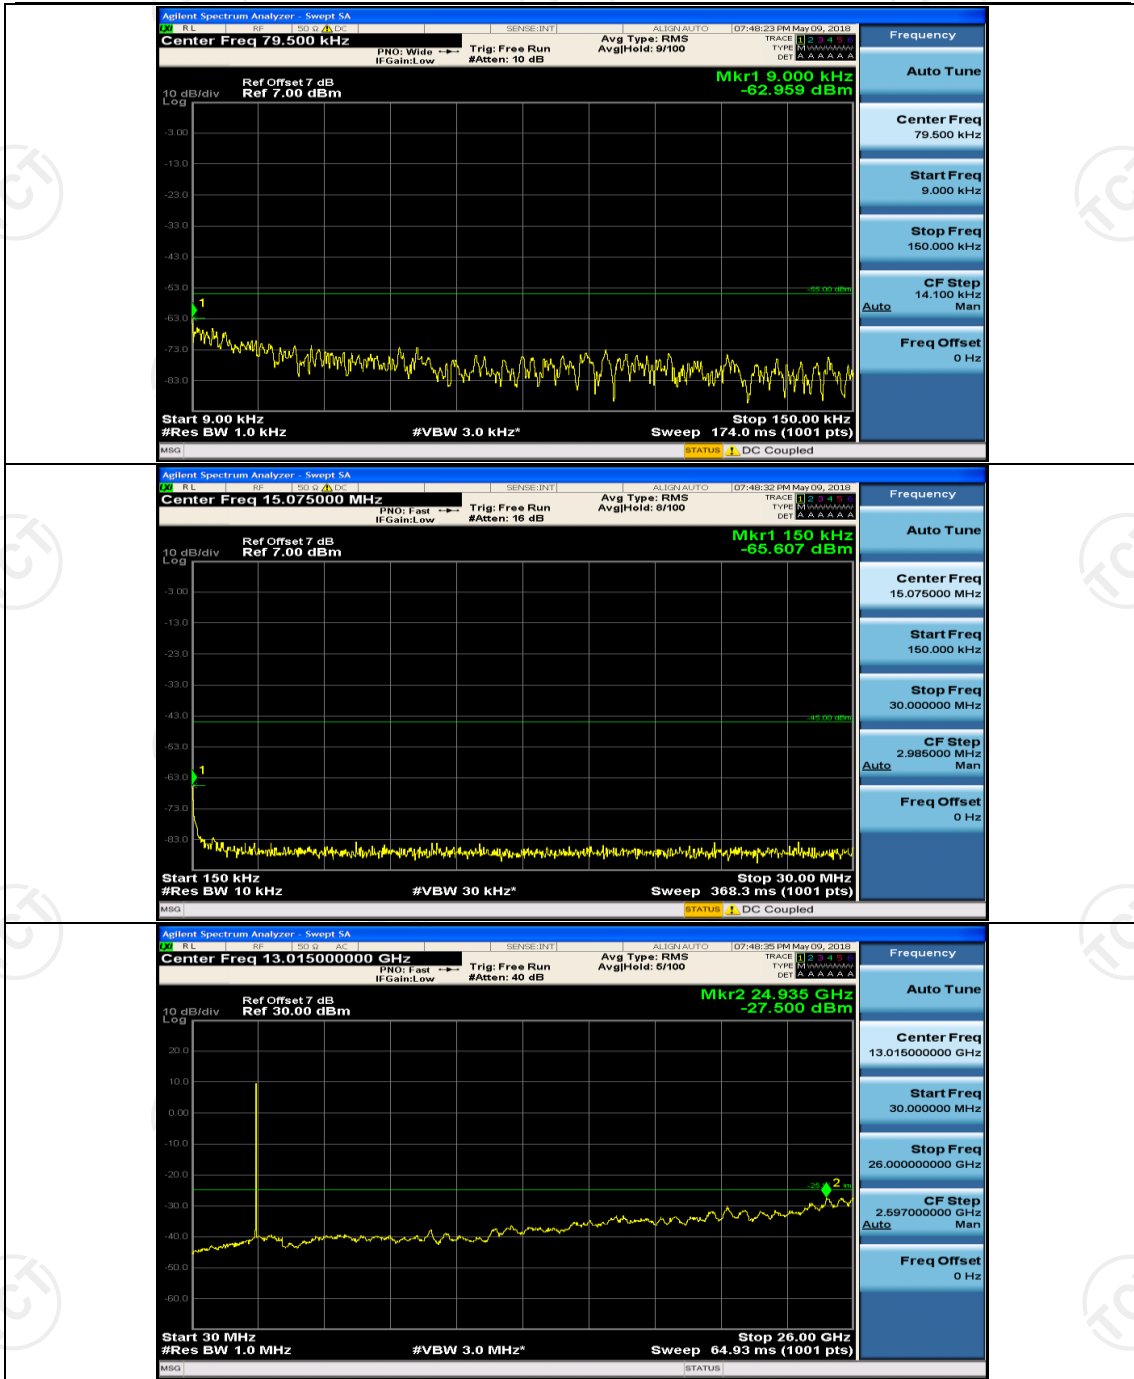

Channel Bandwidth: 10 MHz_MCH_QPSK_1RB#0

Channel Bandwidth: 10 MHz_HCH_QPSK_1RB#0

Channel Bandwidth: 10 MHz_LCH_16QAM_1RB#0

Channel Bandwidth: 10 MHz_MCH_16QAM_1RB#0

Channel Bandwidth: 10 MHz_HCH_16QAM_1RB#0

Channel Bandwidth: 15 MHz

(Channel Bandwidth:15 MHz)_LCH_QPSK_1RB#0

(Channel Bandwidth:15 MHz)_MCH_QPSK_1RB#0

(Channel Bandwidth:15 MHz)_HCH_QPSK_1RB#0

(Channel Bandwidth: 15 MHz) LCH_16QAM_1RB#0

(Channel Bandwidth:15 MHz)_MCH_16QAM_1RB#0