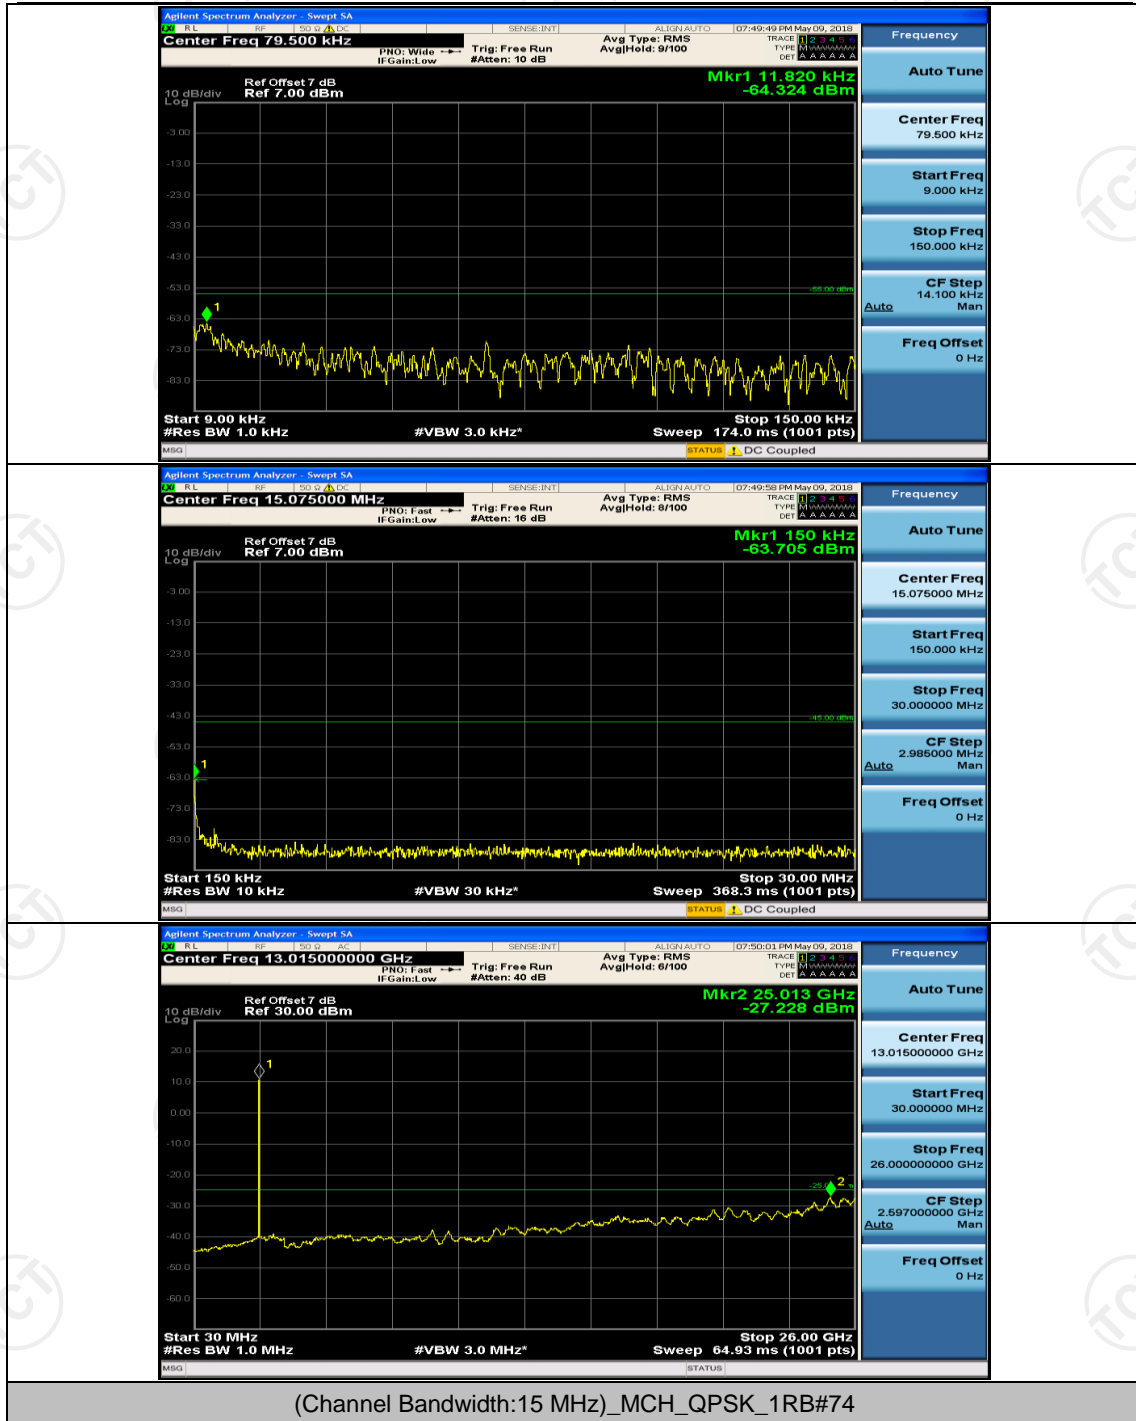

Channel Bandwidth: 10 MHz_MCH_QPSK_1RB#0

Channel Bandwidth: 10 MHz_HCH_QPSK_1RB#0

Channel Bandwidth: 10 MHz_LCH_16QAM_1RB#0

Channel Bandwidth: 10 MHz_MCH_16QAM_1RB#0

Channel Bandwidth: 10 MHz_HCH_16QAM_1RB#0

Channel Bandwidth: 15 MHz

(Channel Bandwidth:15 MHz)_LCH_QPSK_1RB#0

(Channel Bandwidth:15 MHz)_MCH_QPSK_1RB#0

(Channel Bandwidth:15 MHz)_HCH_QPSK_1RB#0

(Channel Bandwidth: 15 MHz) LCH_16QAM_1RB#0

(Channel Bandwidth:15 MHz)_MCH_16QAM_1RB#0