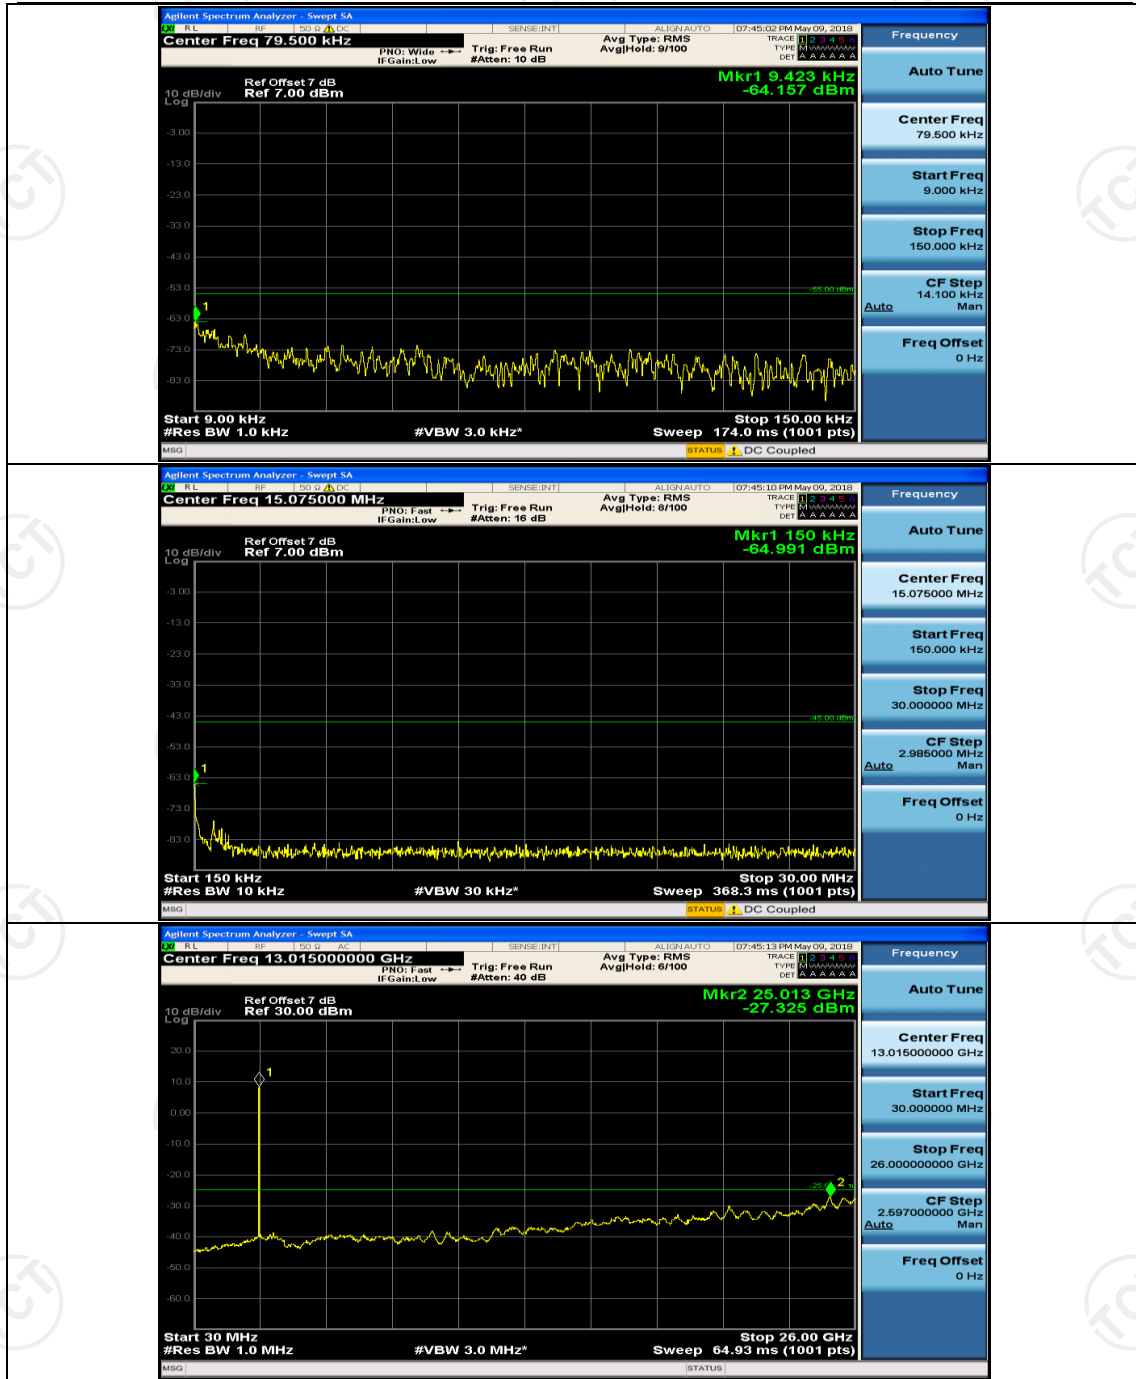

Channel Bandwidth: 10 MHz_MCH_QPSK_1RB#0

Channel Bandwidth: 10 MHz_HCH_QPSK_1RB#0

Channel Bandwidth: 10 MHz_LCH_16QAM_1RB#0

Channel Bandwidth: 10 MHz_MCH_16QAM_1RB#0

Channel Bandwidth: 10 MHz_HCH_16QAM_1RB#0

Channel Bandwidth: 15 MHz

(Channel Bandwidth:15 MHz)_LCH_QPSK_1RB#0

(Channel Bandwidth:15 MHz)_MCH_QPSK_1RB#0

(Channel Bandwidth:15 MHz)_HCH_QPSK_1RB#0

(Channel Bandwidth: 15 MHz) LCH_16QAM_1RB#0

(Channel Bandwidth:15 MHz)_MCH_16QAM_1RB#0