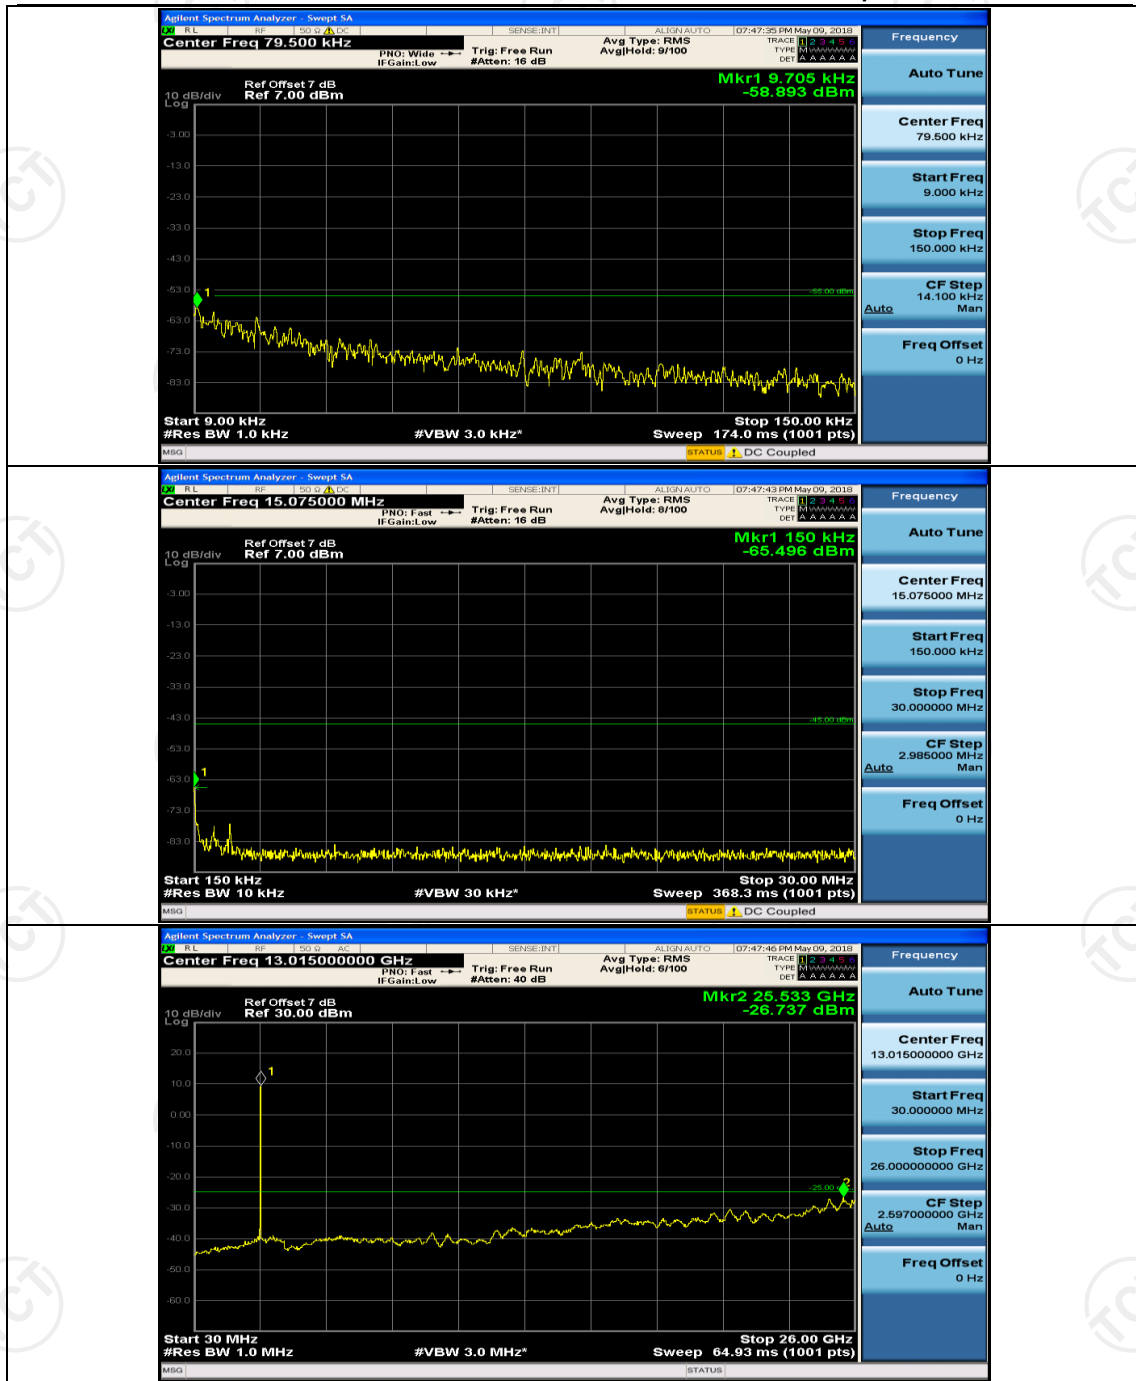

Channel Bandwidth: 10 MHz_MCH_QPSK_1RB#0

Channel Bandwidth: 10 MHz_HCH_QPSK_1RB#0

Channel Bandwidth: 10 MHz_LCH_16QAM_1RB#0

Channel Bandwidth: 10 MHz_MCH_16QAM_1RB#0

Channel Bandwidth: 10 MHz_HCH_16QAM_1RB#0

Channel Bandwidth: 15 MHz

(Channel Bandwidth:15 MHz)_LCH_QPSK_1RB#0

(Channel Bandwidth:15 MHz)_MCH_QPSK_1RB#0

(Channel Bandwidth:15 MHz)_HCH_QPSK_1RB#0

(Channel Bandwidth: 15 MHz) LCH_16QAM_1RB#0

(Channel Bandwidth:15 MHz)_MCH_16QAM_1RB#0