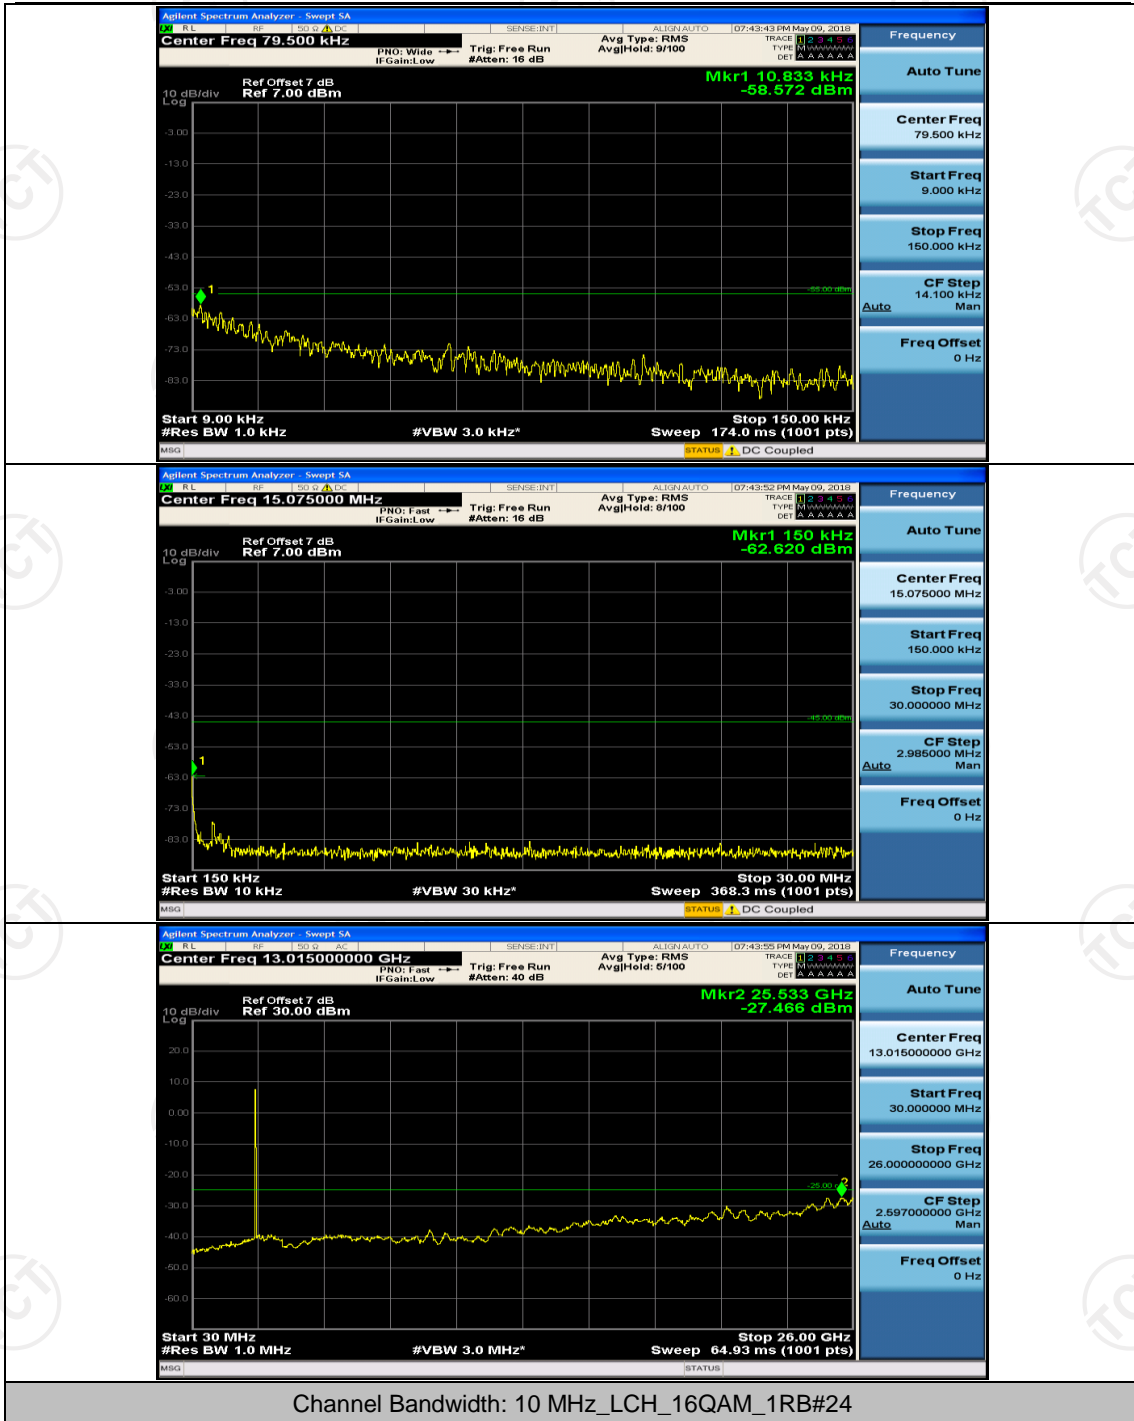

Channel Bandwidth: 10 MHz_MCH_QPSK_1RB#0

Channel Bandwidth: 10 MHz_HCH_QPSK_1RB#0

Channel Bandwidth: 10 MHz_LCH_16QAM_1RB#0

Channel Bandwidth: 10 MHz_MCH_16QAM_1RB#0

Channel Bandwidth: 10 MHz_HCH_16QAM_1RB#0

Channel Bandwidth: 15 MHz

(Channel Bandwidth:15 MHz)_LCH_QPSK_1RB#0

(Channel Bandwidth:15 MHz)_MCH_QPSK_1RB#0

(Channel Bandwidth:15 MHz)_HCH_QPSK_1RB#0

(Channel Bandwidth: 15 MHz) LCH_16QAM_1RB#0

(Channel Bandwidth:15 MHz)_MCH_16QAM_1RB#0