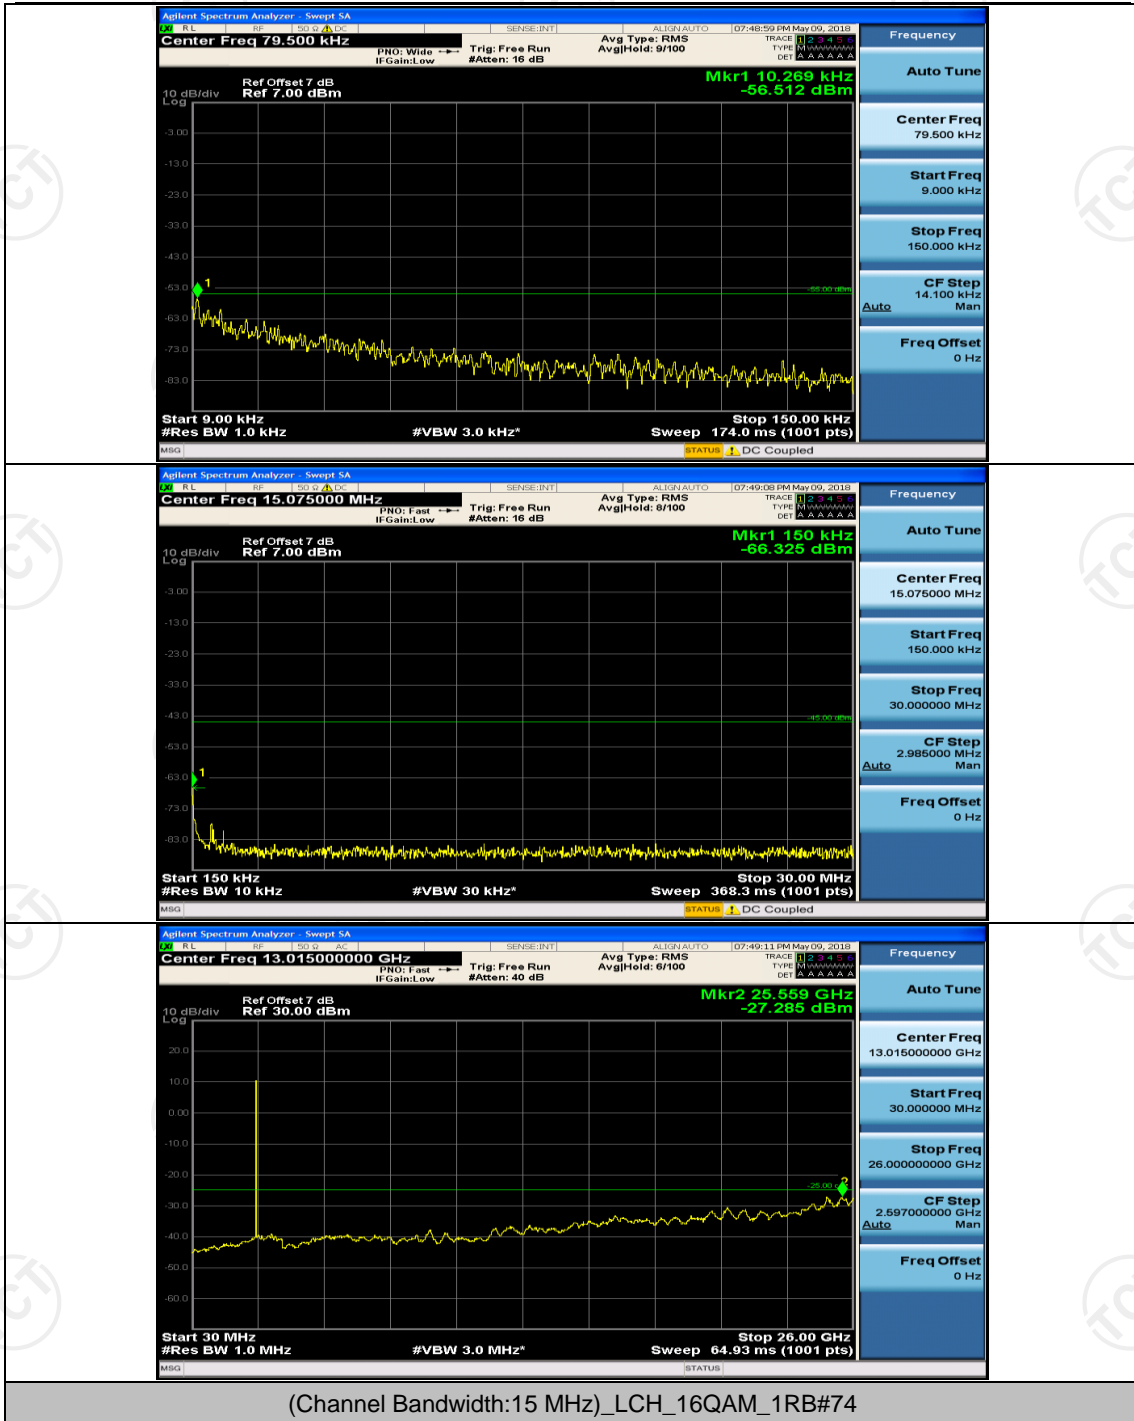

Channel Bandwidth: 10 MHz_MCH_QPSK_1RB#0

Channel Bandwidth: 10 MHz_HCH_QPSK_1RB#0

Channel Bandwidth: 10 MHz_LCH_16QAM_1RB#0

Channel Bandwidth: 10 MHz_MCH_16QAM_1RB#0

Channel Bandwidth: 10 MHz_HCH_16QAM_1RB#0

Channel Bandwidth: 15 MHz

(Channel Bandwidth:15 MHz)_LCH_QPSK_1RB#0

(Channel Bandwidth:15 MHz)_MCH_QPSK_1RB#0

(Channel Bandwidth:15 MHz)_HCH_QPSK_1RB#0

(Channel Bandwidth: 15 MHz) LCH_16QAM_1RB#0

(Channel Bandwidth:15 MHz)_MCH_16QAM_1RB#0