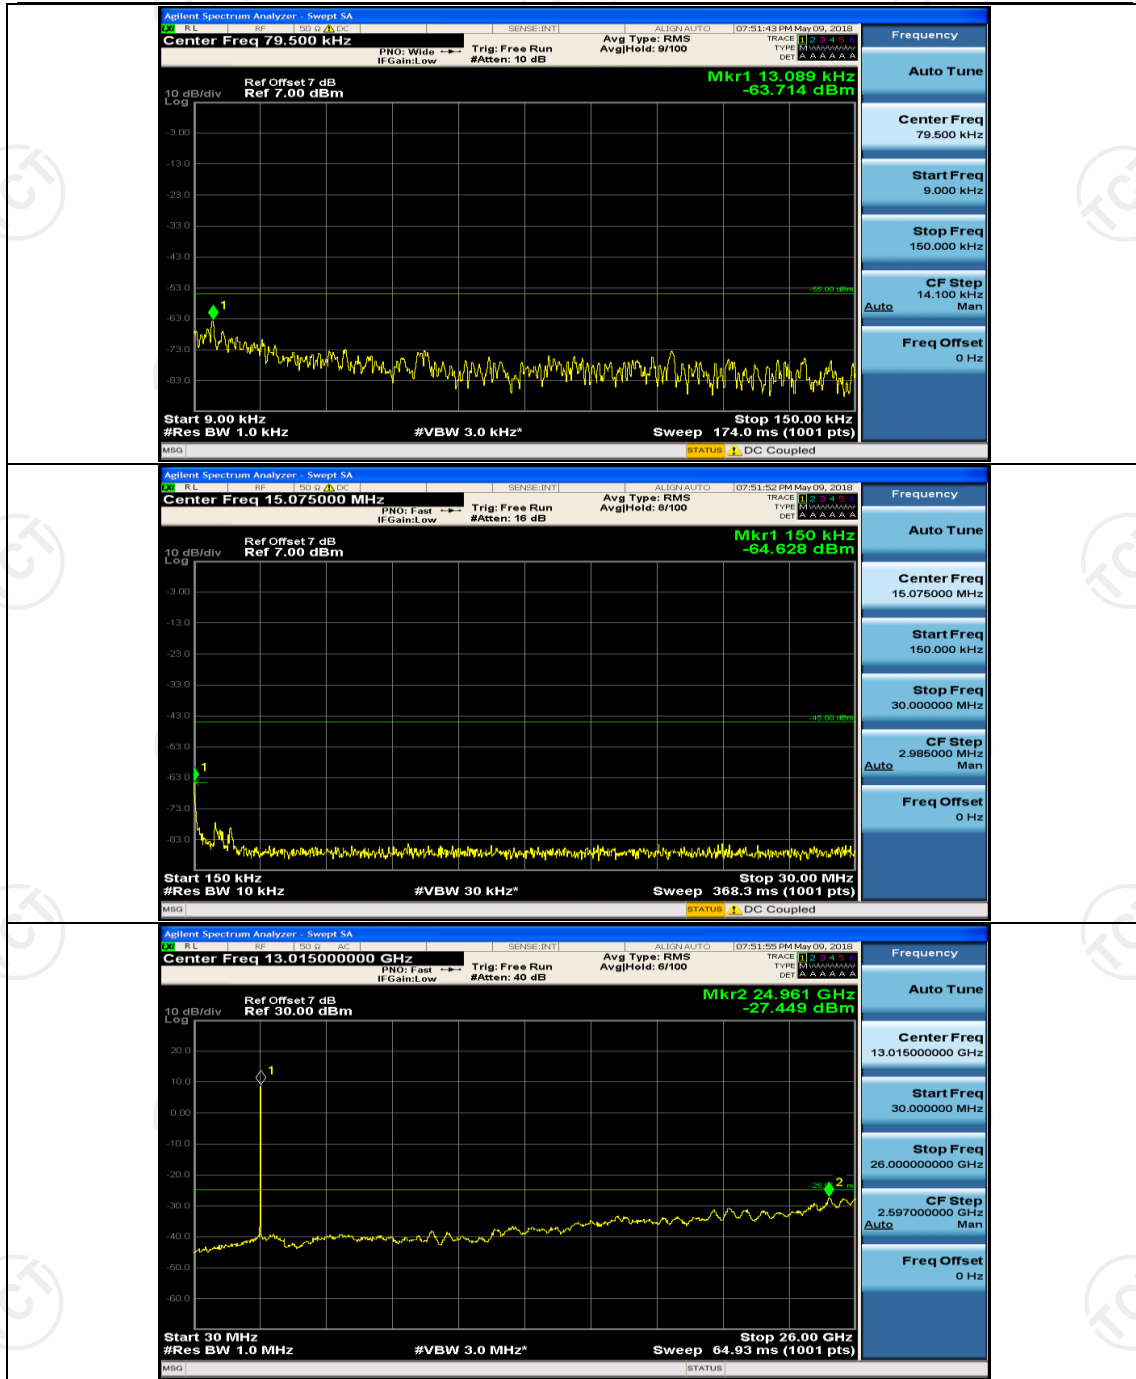

Channel Bandwidth: 10 MHz_MCH_QPSK_1RB#0

Channel Bandwidth: 10 MHz_HCH_QPSK_1RB#0

Channel Bandwidth: 10 MHz_LCH_16QAM_1RB#0

Channel Bandwidth: 10 MHz_MCH_16QAM_1RB#0

Channel Bandwidth: 10 MHz_HCH_16QAM_1RB#0

Channel Bandwidth: 15 MHz

(Channel Bandwidth:15 MHz)_LCH_QPSK_1RB#0

(Channel Bandwidth:15 MHz)_MCH_QPSK_1RB#0

(Channel Bandwidth:15 MHz)_HCH_QPSK_1RB#0

(Channel Bandwidth: 15 MHz) LCH_16QAM_1RB#0

(Channel Bandwidth:15 MHz)_MCH_16QAM_1RB#0