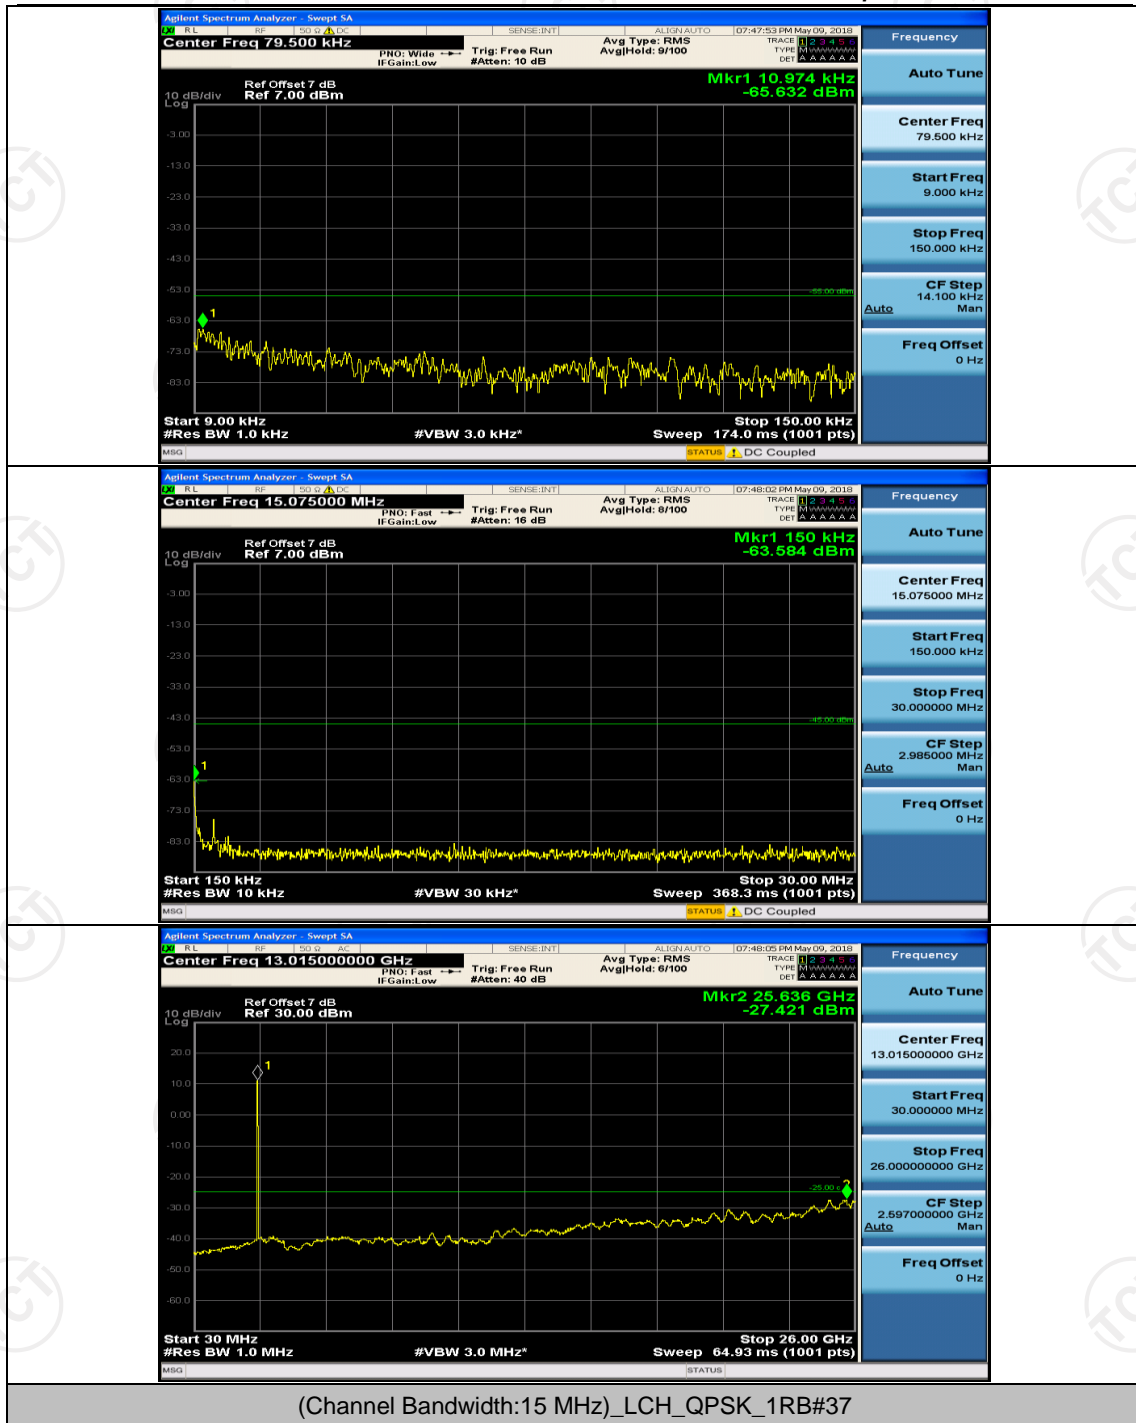

Channel Bandwidth: 10 MHz_MCH_QPSK_1RB#0

Channel Bandwidth: 10 MHz_HCH_QPSK_1RB#0

Channel Bandwidth: 10 MHz_LCH_16QAM_1RB#0

Channel Bandwidth: 10 MHz_MCH_16QAM_1RB#0

Channel Bandwidth: 10 MHz_HCH_16QAM_1RB#0

Channel Bandwidth: 15 MHz

(Channel Bandwidth:15 MHz)_LCH_QPSK_1RB#0

(Channel Bandwidth:15 MHz)_MCH_QPSK_1RB#0

(Channel Bandwidth:15 MHz)_HCH_QPSK_1RB#0

(Channel Bandwidth: 15 MHz) LCH_16QAM_1RB#0

(Channel Bandwidth:15 MHz)_MCH_16QAM_1RB#0