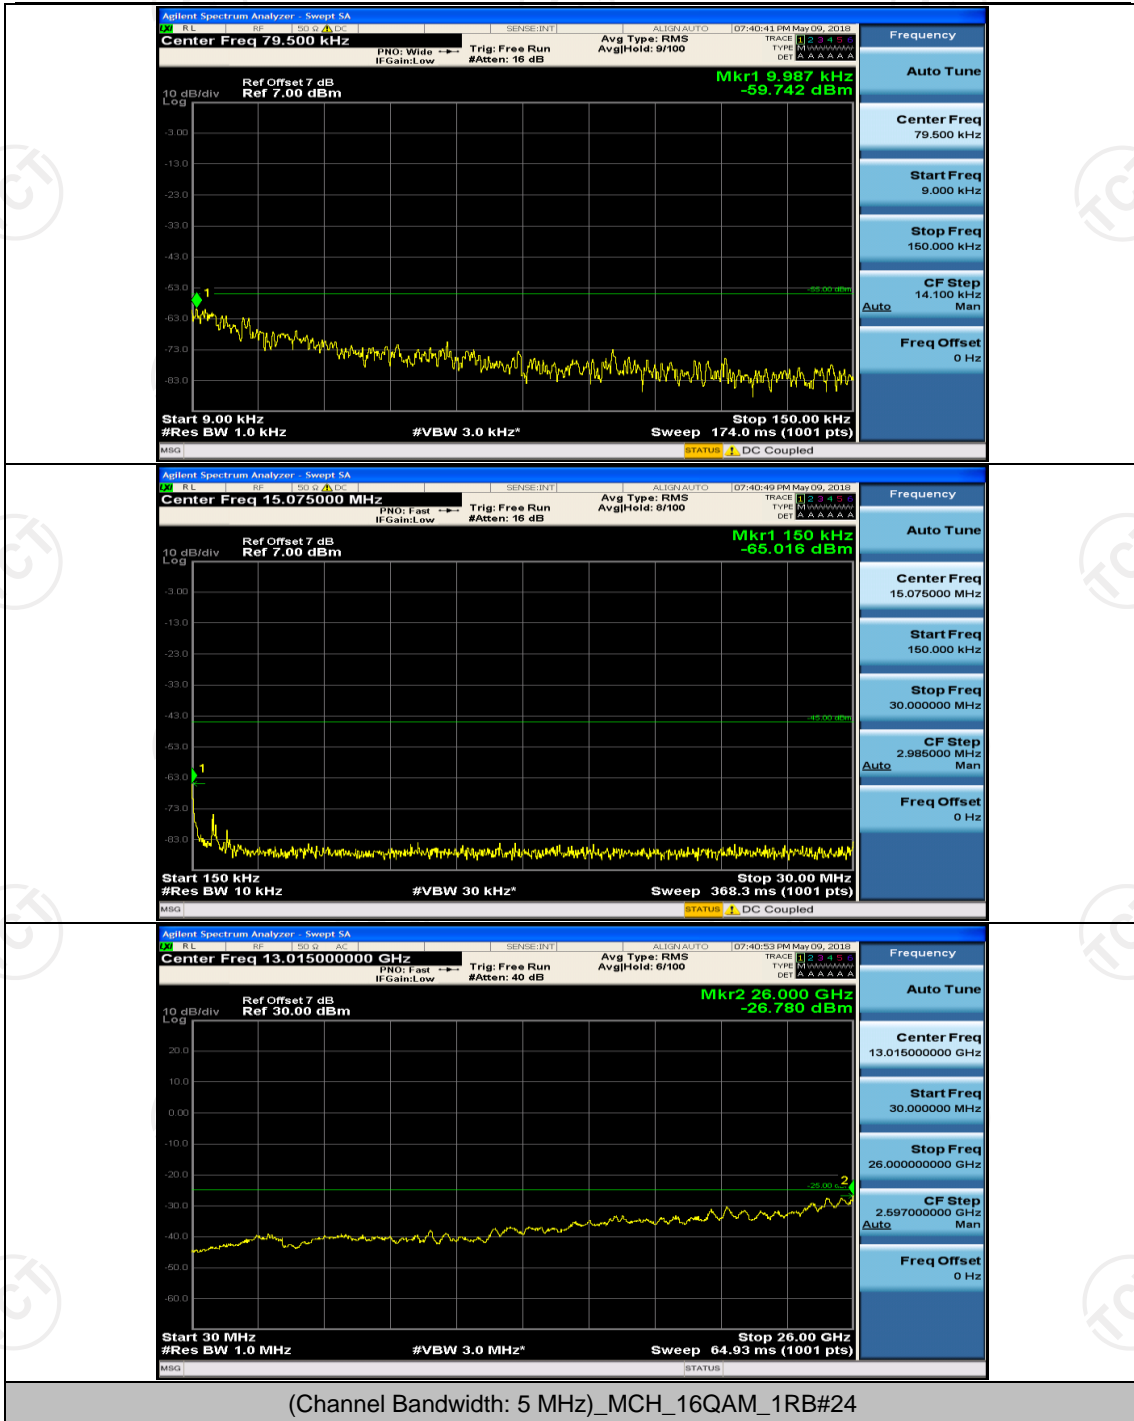

(Channel Bandwidth:20 MHz)_LCH_16QAM_100RB#0

(Channel Bandwidth:20 MHz)_HCH_16QAM_1RB#0

(Channel Bandwidth:20 MHz)_HCH_16QAM_1RB#49

(Channel Bandwidth:20 MHz)_HCH_16QAM_1RB#99

Appendix E: Conducted Spurious Emission

Test Graphs

Channel Bandwidth: 5 MHz

(Channel Bandwidth: 5 MHz)_MCH_QPSK_1RB#0

(Channel Bandwidth: 5 MHz)_HCH_QPSK_1RB#0

(Channel Bandwidth: 5 MHz)_HCH_QPSK_1RB#24

(Channel Bandwidth: 5 MHz)_LCH_16QAM_1RB#0

(Channel Bandwidth: 5 MHz)_MCH_16QAM_1RB#0

(Channel Bandwidth: 5 MHz)_HCH_16QAM_1RB#0

Channel Bandwidth: 10 MHz

Channel Bandwidth: 10 MHz_LCH_QPSK_1RB#0