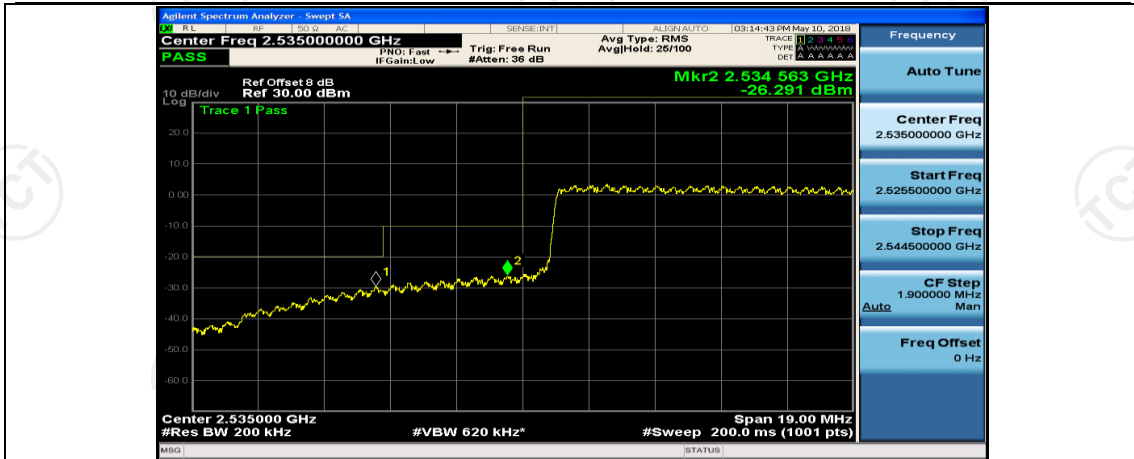

(Channel Bandwidth:20 MHz)_LCH_16QAM_50RB#0