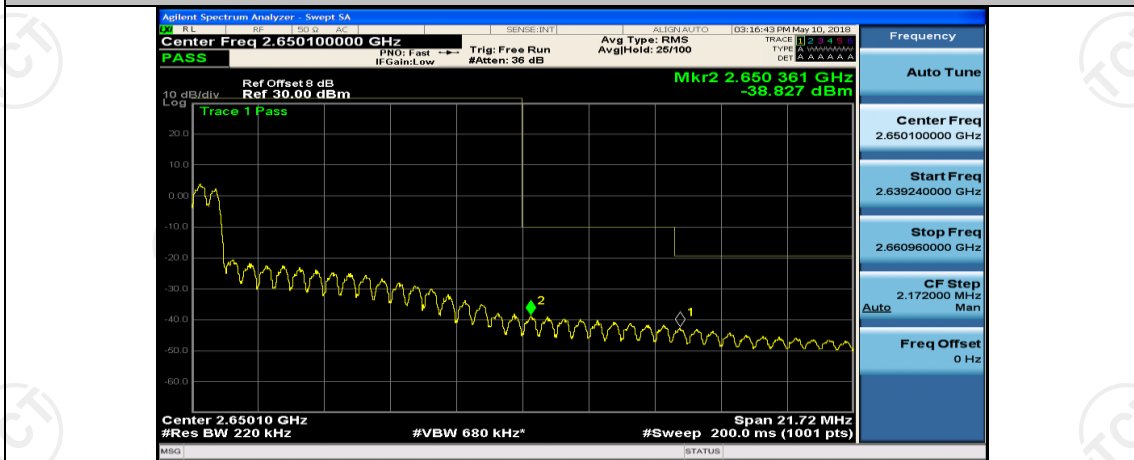

(Channel Bandwidth:20 MHz)_LCH_16QAM_100RB#0

(Channel Bandwidth:20 MHz)_HCH_16QAM_1RB#0

(Channel Bandwidth:20 MHz)_HCH_16QAM_1RB#49

(Channel Bandwidth:20 MHz)_HCH_16QAM_1RB#99

Appendix E: Conducted Spurious Emission