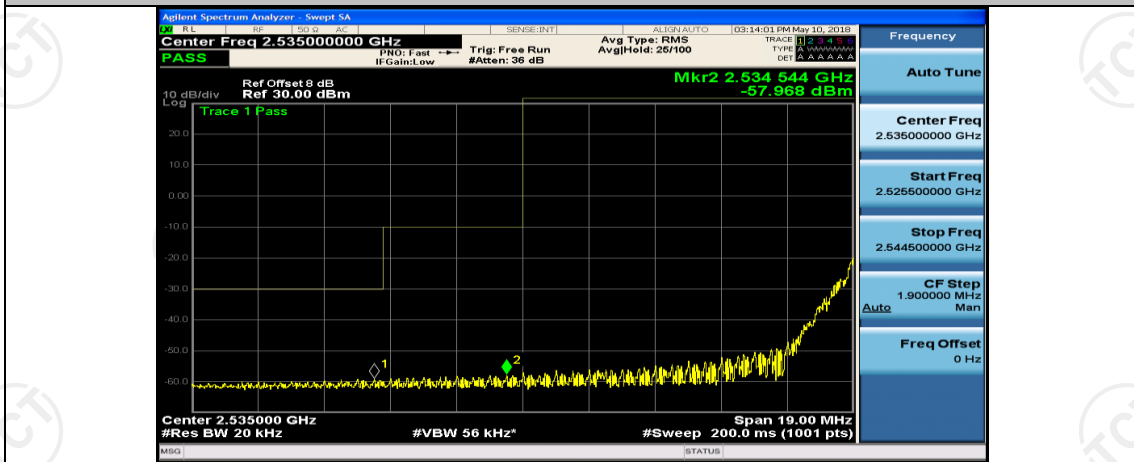

(Channel Bandwidth:20 MHz)_LCH_16QAM_1RB#49