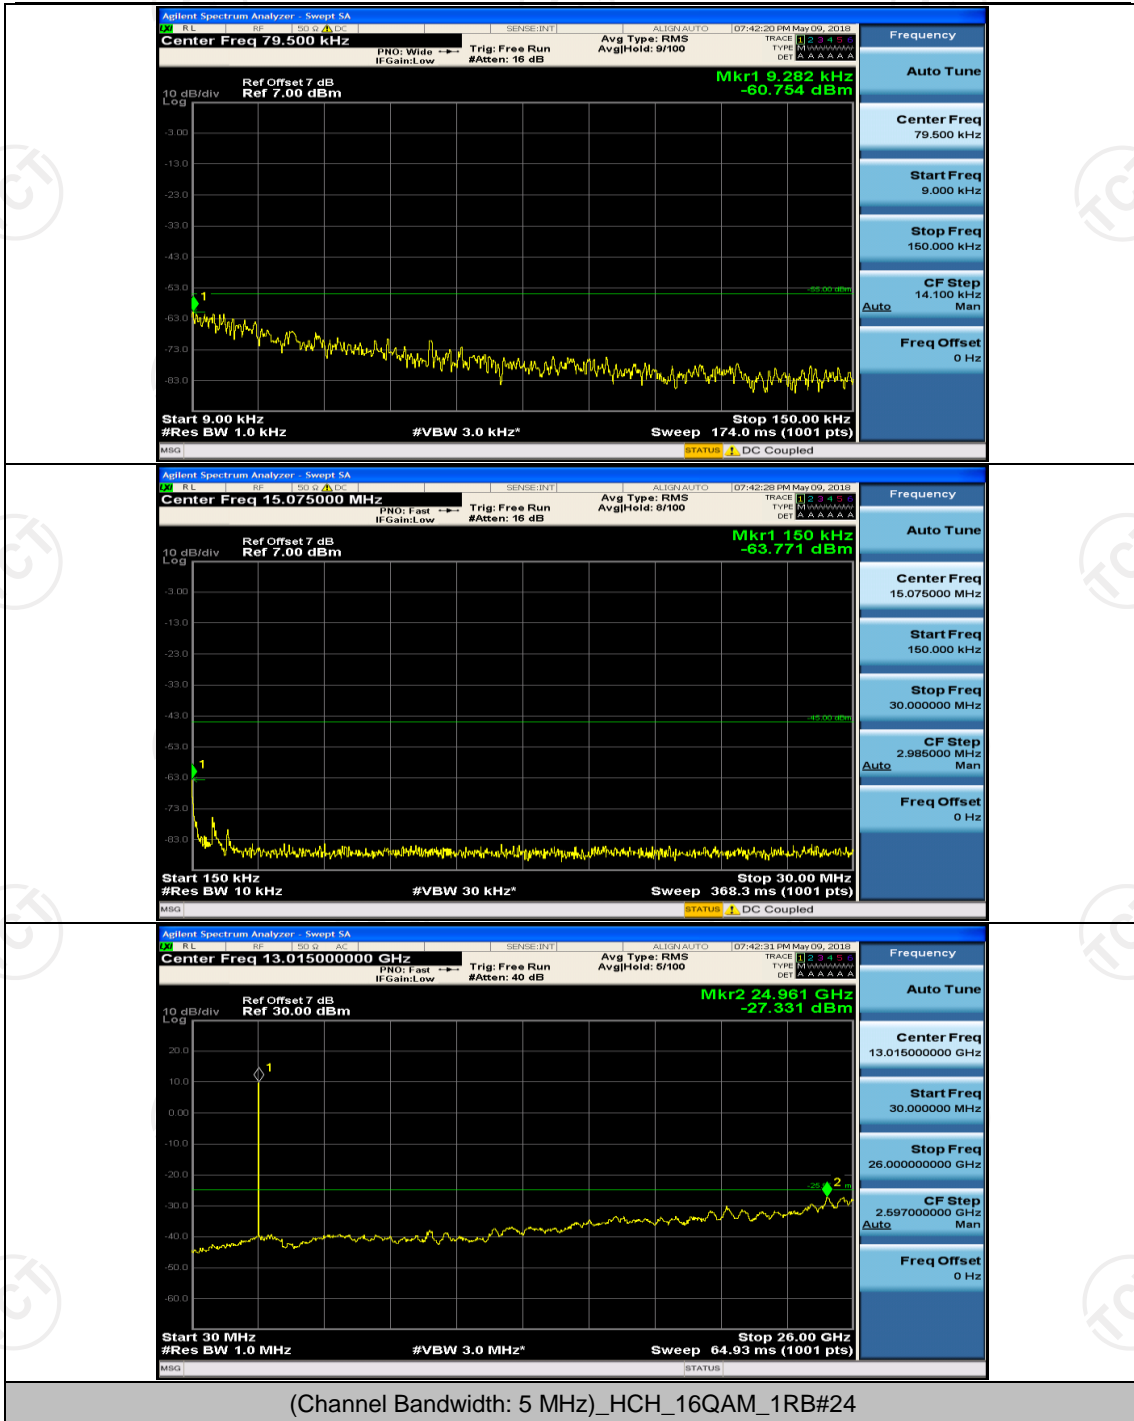

Test Graphs

Channel Bandwidth: 5 MHz

(Channel Bandwidth: 5 MHz)_MCH_QPSK_1RB#0

(Channel Bandwidth: 5 MHz)_HCH_QPSK_1RB#0

(Channel Bandwidth: 5 MHz)_HCH_QPSK_1RB#24

(Channel Bandwidth: 5 MHz)_LCH_16QAM_1RB#0

(Channel Bandwidth: 5 MHz)_MCH_16QAM_1RB#0

(Channel Bandwidth: 5 MHz)_HCH_16QAM_1RB#0

Channel Bandwidth: 10 MHz

Channel Bandwidth: 10 MHz_LCH_QPSK_1RB#0