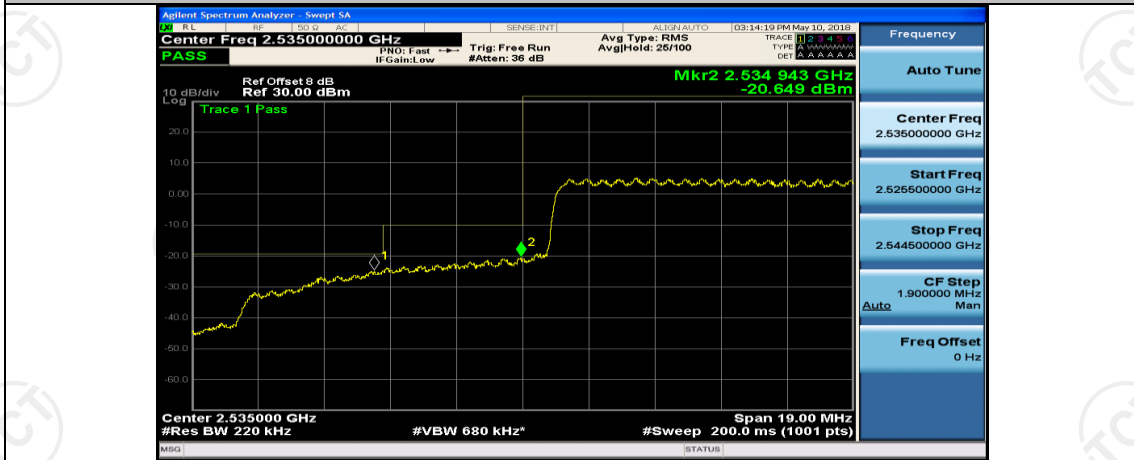

(Channel Bandwidth:15 MHz)_HCH_16QAM_37RB#18

(Channel Bandwidth:15 MHz)_HCH_16QAM_37RB#38

(Channel Bandwidth:15 MHz)_HCH_16QAM_75RB#0

Channel Bandwidth: 20 MHz

(Channel Bandwidth:20 MHz)_LCH_QPSK_50RB#0

(Channel Bandwidth:20 MHz)_LCH_QPSK_50RB#25

(Channel Bandwidth:20 MHz)_LCH_QPSK_50RB#50

(Channel Bandwidth:20 MHz)_LCH_QPSK_100RB#0

(Channel Bandwidth:20 MHz)_HCH_QPSK_1RB#0

(Channel Bandwidth:20 MHz)_HCH_QPSK_1RB#49

(Channel Bandwidth:20 MHz)_HCH_QPSK_1RB#99