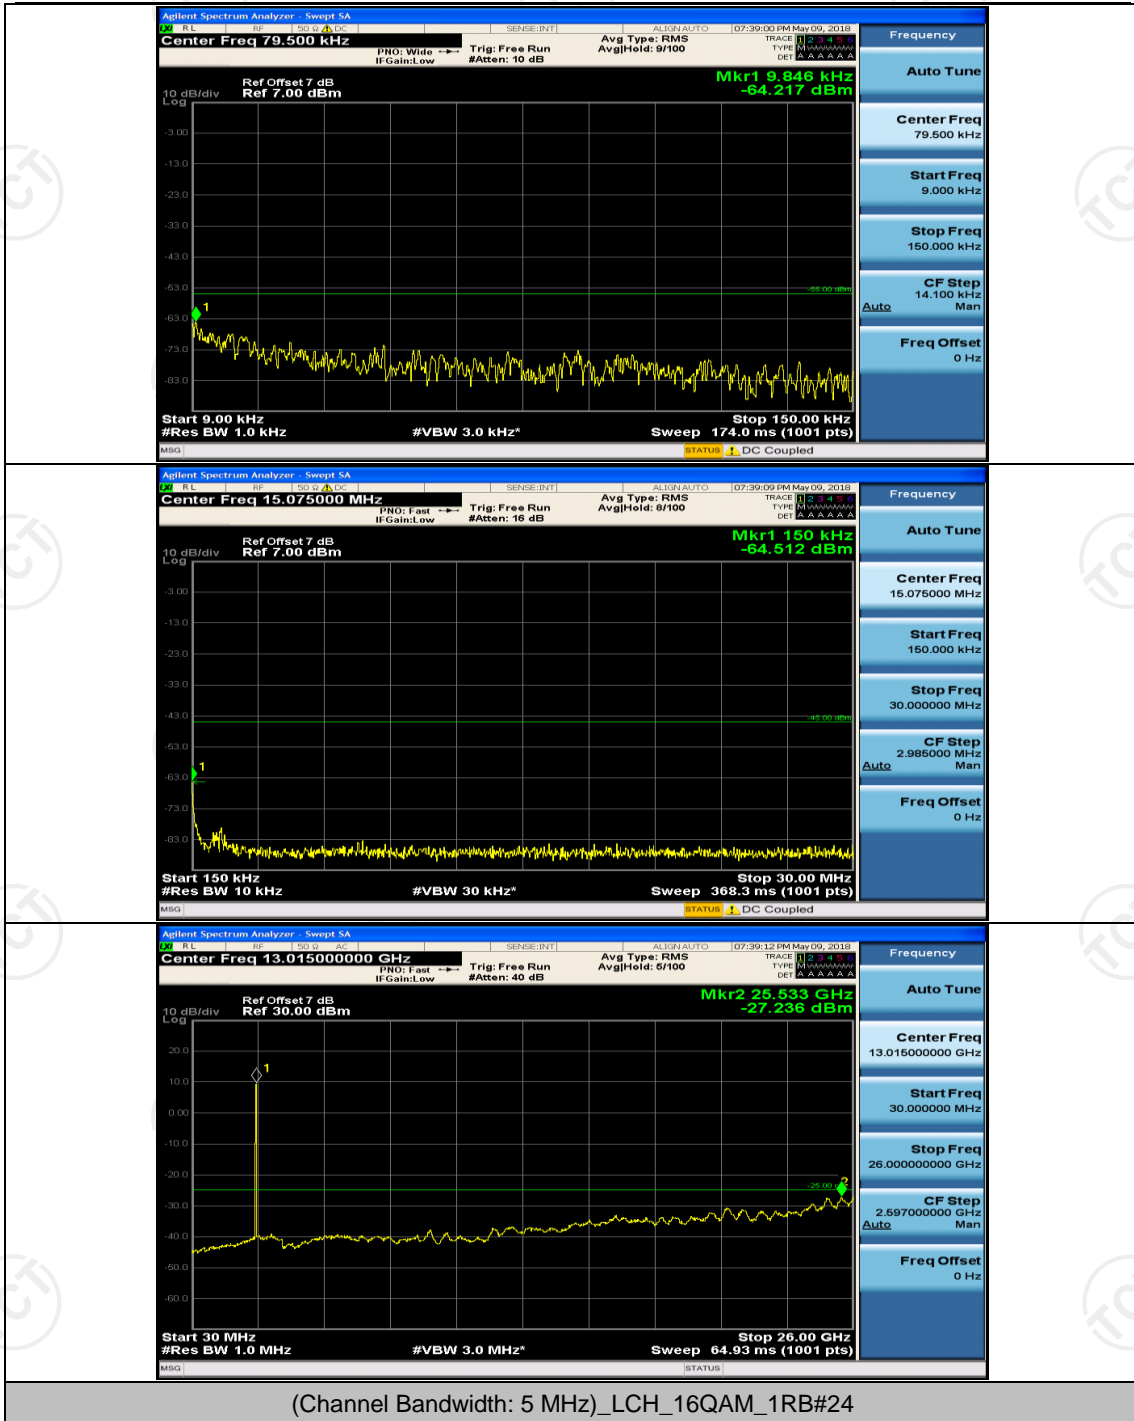

(Channel Bandwidth:20 MHz)_LCH_16QAM_100RB#0

(Channel Bandwidth:20 MHz)_HCH_16QAM_1RB#0

(Channel Bandwidth:20 MHz)_HCH_16QAM_1RB#49

(Channel Bandwidth:20 MHz)_HCH_16QAM_1RB#99

Appendix E: Conducted Spurious Emission

Test Graphs

Channel Bandwidth: 5 MHz

(Channel Bandwidth: 5 MHz)_MCH_QPSK_1RB#0

(Channel Bandwidth: 5 MHz)_HCH_QPSK_1RB#0

(Channel Bandwidth: 5 MHz)_HCH_QPSK_1RB#24

(Channel Bandwidth: 5 MHz)_LCH_16QAM_1RB#0