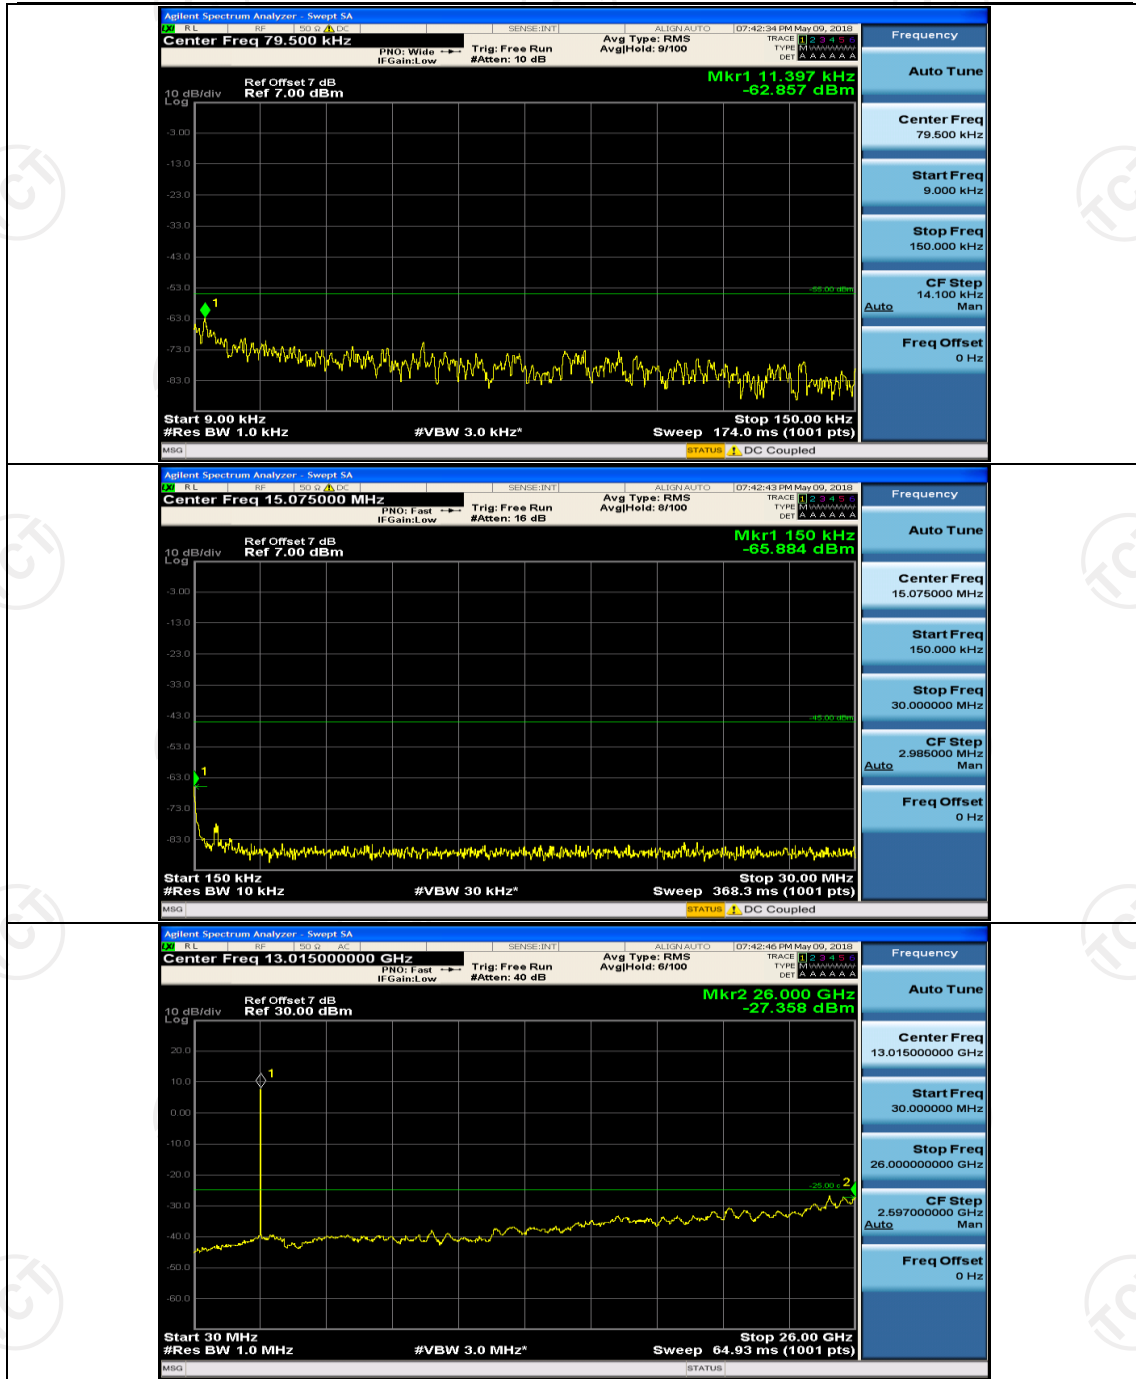

Test Graphs

Channel Bandwidth: 5 MHz

(Channel Bandwidth: 5 MHz)_MCH_QPSK_1RB#0

(Channel Bandwidth: 5 MHz)_HCH_QPSK_1RB#0

(Channel Bandwidth: 5 MHz)_HCH_QPSK_1RB#24

(Channel Bandwidth: 5 MHz)_LCH_16QAM_1RB#0

(Channel Bandwidth: 5 MHz)_MCH_16QAM_1RB#0

(Channel Bandwidth: 5 MHz)_HCH_16QAM_1RB#0

Channel Bandwidth: 10 MHz

Channel Bandwidth: 10 MHz_LCH_QPSK_1RB#0