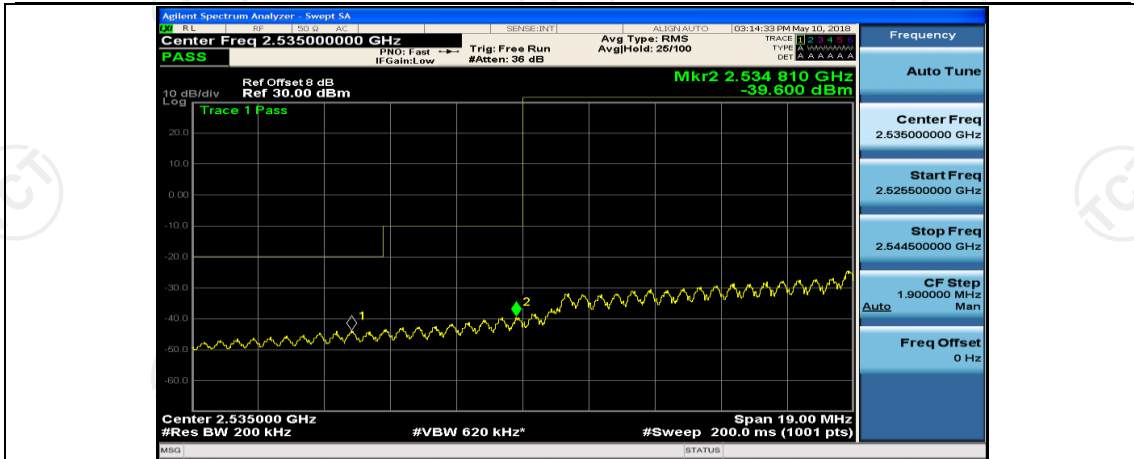

(Channel Bandwidth:15 MHz)_HCH_16QAM_37RB#18

(Channel Bandwidth:15 MHz)_HCH_16QAM_37RB#38

(Channel Bandwidth:15 MHz)_HCH_16QAM_75RB#0

Channel Bandwidth: 20 MHz

(Channel Bandwidth:20 MHz)_LCH_QPSK_50RB#0

(Channel Bandwidth:20 MHz)_LCH_QPSK_50RB#25

(Channel Bandwidth:20 MHz)_LCH_QPSK_50RB#50

(Channel Bandwidth:20 MHz)_LCH_QPSK_100RB#0

(Channel Bandwidth:20 MHz)_HCH_QPSK_1RB#0

(Channel Bandwidth:20 MHz)_HCH_QPSK_1RB#49

(Channel Bandwidth:20 MHz)_HCH_QPSK_1RB#99