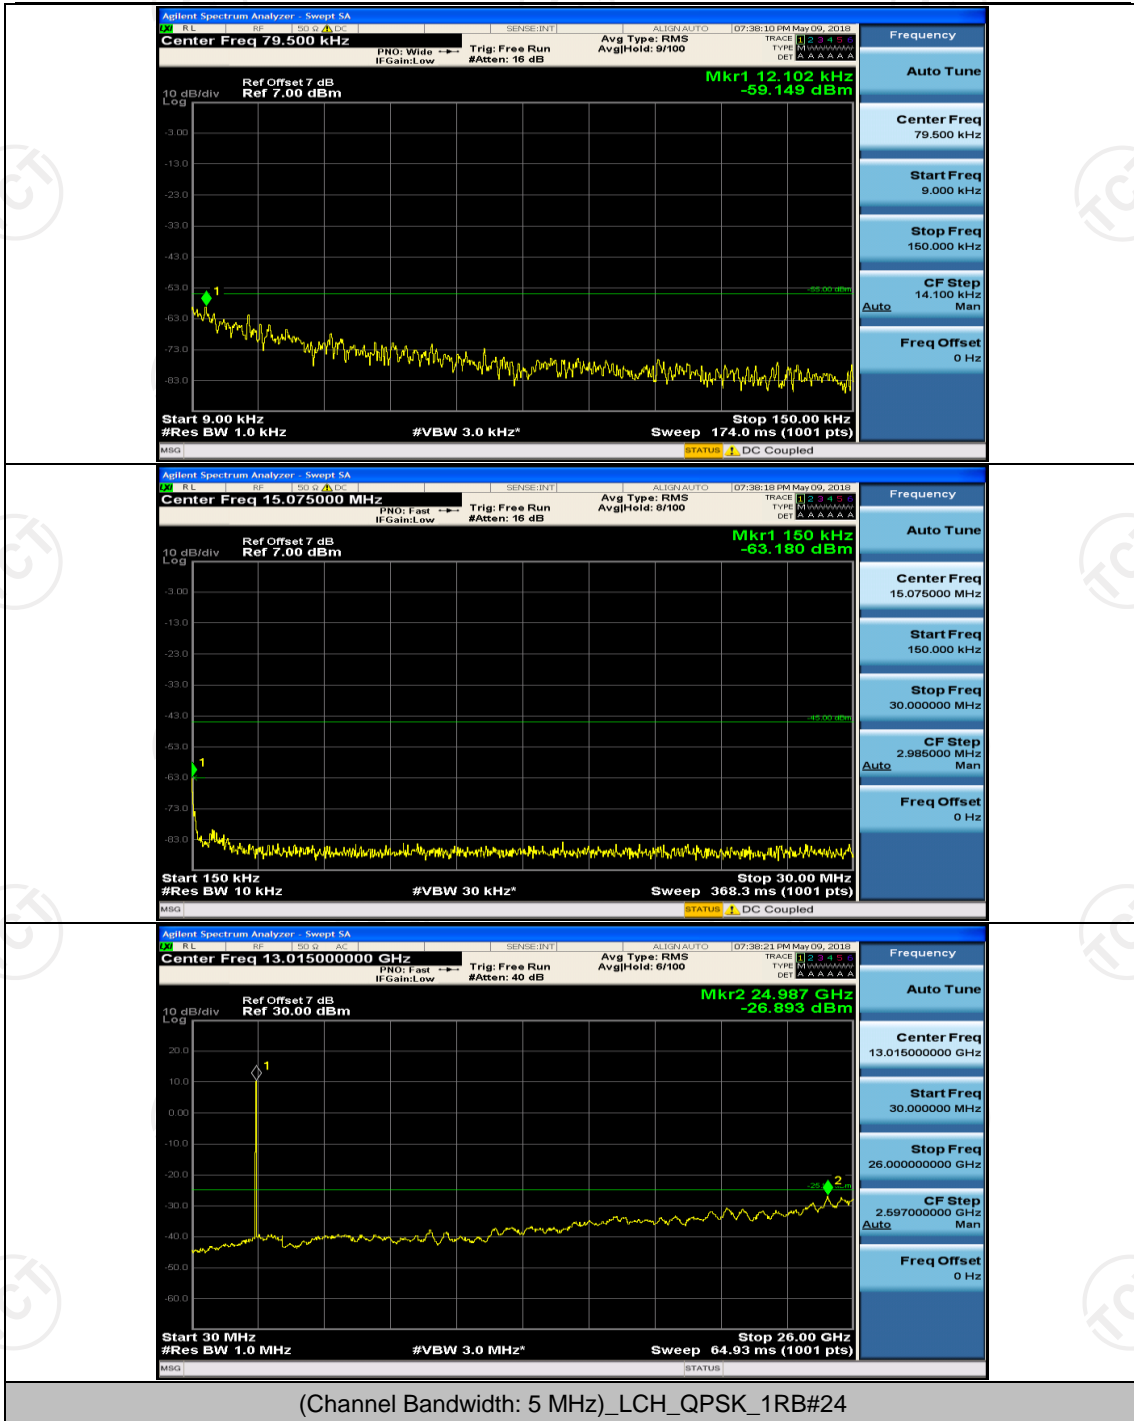

(Channel Bandwidth:20 MHz)_LCH_16QAM_100RB#0

(Channel Bandwidth:20 MHz)_HCH_16QAM_1RB#0

(Channel Bandwidth:20 MHz)_HCH_16QAM_1RB#49

(Channel Bandwidth:20 MHz)_HCH_16QAM_1RB#99

Appendix E: Conducted Spurious Emission

Test Graphs

Channel Bandwidth: 5 MHz

(Channel Bandwidth: 5 MHz)_MCH_QPSK_1RB#0

(Channel Bandwidth: 5 MHz)_HCH_QPSK_1RB#0

(Channel Bandwidth: 5 MHz)_HCH_QPSK_1RB#24

(Channel Bandwidth: 5 MHz)_LCH_16QAM_1RB#0