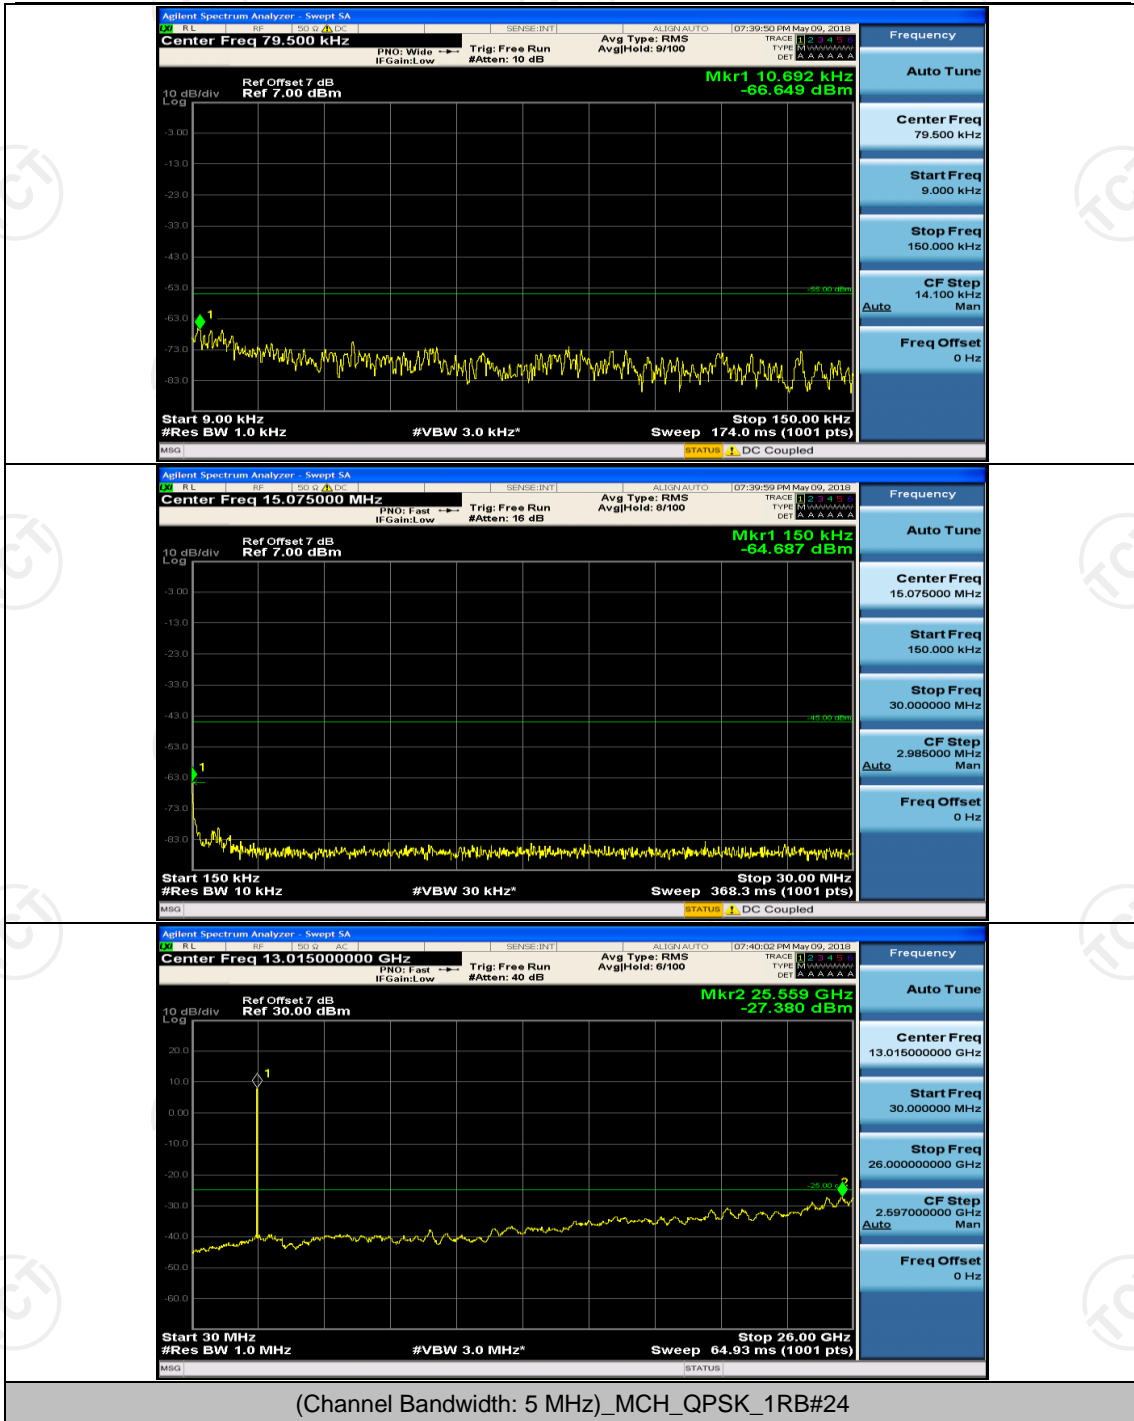

(Channel Bandwidth:20 MHz)_LCH_16QAM_100RB#0

(Channel Bandwidth:20 MHz)_HCH_16QAM_1RB#0

(Channel Bandwidth:20 MHz)_HCH_16QAM_1RB#49

(Channel Bandwidth:20 MHz)_HCH_16QAM_1RB#99

Appendix E: Conducted Spurious Emission

Test Graphs

Channel Bandwidth: 5 MHz

(Channel Bandwidth: 5 MHz)_MCH_QPSK_1RB#0

(Channel Bandwidth: 5 MHz)_HCH_QPSK_1RB#0

(Channel Bandwidth: 5 MHz)_HCH_QPSK_1RB#24

(Channel Bandwidth: 5 MHz)_LCH_16QAM_1RB#0