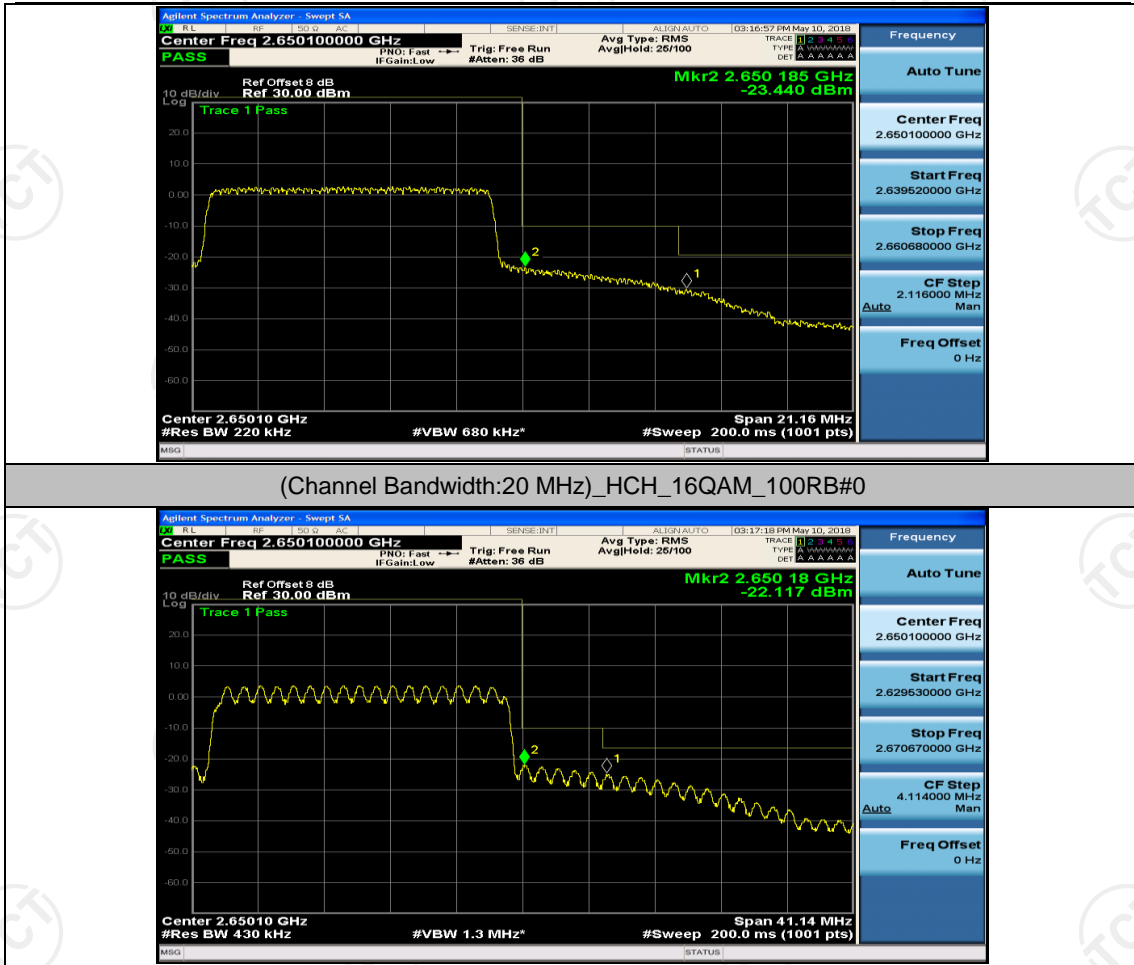

(Channel Bandwidth:20 MHz)_LCH_16QAM_1RB#49

(Channel Bandwidth:20 MHz)_LCH_16QAM_1RB#99

(Channel Bandwidth:20 MHz)_LCH_16QAM_50RB#0

(Channel Bandwidth:20 MHz)_LCH_16QAM_50RB#25

(Channel Bandwidth:20 MHz)_LCH_16QAM_50RB#50

(Channel Bandwidth:20 MHz)_LCH_16QAM_100RB#0

(Channel Bandwidth:20 MHz)_HCH_16QAM_1RB#0

(Channel Bandwidth:20 MHz)_HCH_16QAM_1RB#49

(Channel Bandwidth:20 MHz)_HCH_16QAM_1RB#99

Appendix E: Conducted Spurious Emission

Test Graphs

Channel Bandwidth: 5 MHz

(Channel Bandwidth: 5 MHz)_MCH_QPSK_1RB#0

(Channel Bandwidth: 5 MHz)_HCH_QPSK_1RB#0

(Channel Bandwidth: 5 MHz)_HCH_QPSK_1RB#24

(Channel Bandwidth: 5 MHz)_LCH_16QAM_1RB#0