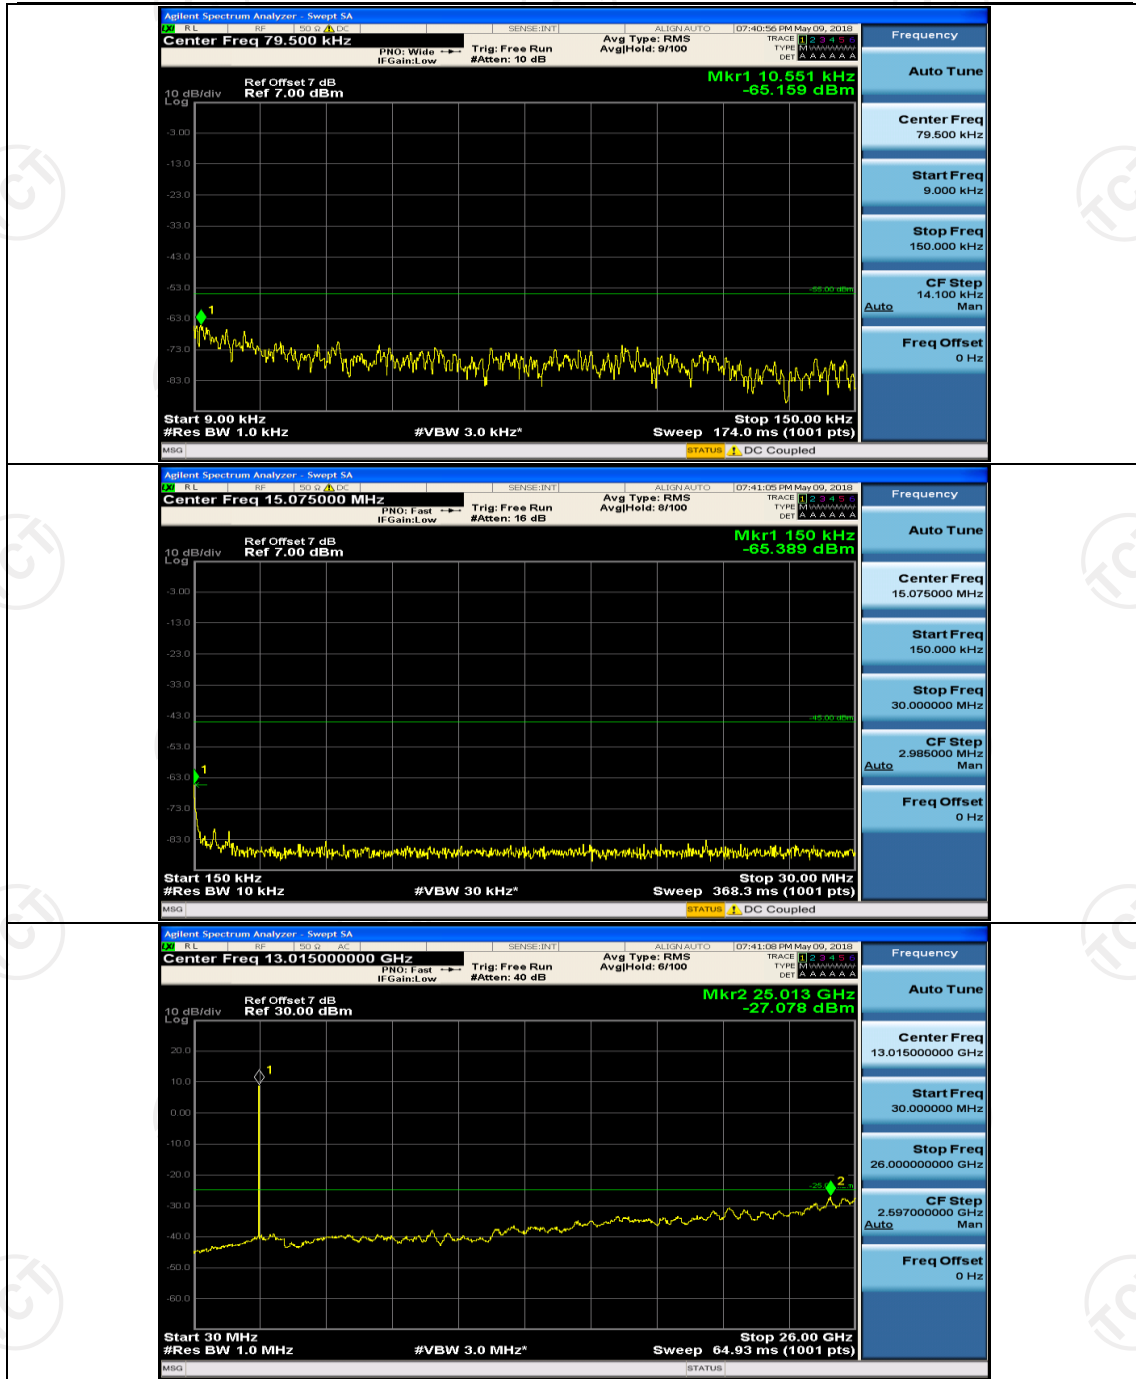

(Channel Bandwidth: 5 MHz)_HCH_16QAM_1RB#0