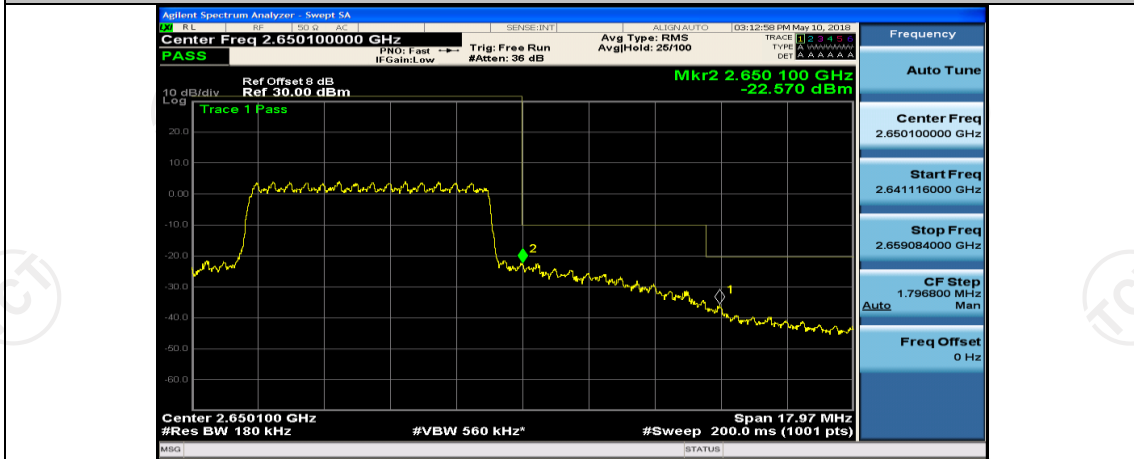

(Channel Bandwidth:15 MHz)_HCH_16QAM_37RB#18

(Channel Bandwidth:15 MHz)_HCH_16QAM_37RB#38

(Channel Bandwidth:15 MHz)_HCH_16QAM_75RB#0

Channel Bandwidth: 20 MHz

(Channel Bandwidth:20 MHz)_LCH_QPSK_50RB#0

(Channel Bandwidth:20 MHz)_LCH_QPSK_50RB#25

(Channel Bandwidth:20 MHz)_LCH_QPSK_50RB#50

(Channel Bandwidth:20 MHz)_LCH_QPSK_100RB#0

(Channel Bandwidth:20 MHz)_HCH_QPSK_1RB#0

(Channel Bandwidth:20 MHz)_HCH_QPSK_1RB#49

(Channel Bandwidth:20 MHz)_HCH_QPSK_1RB#99