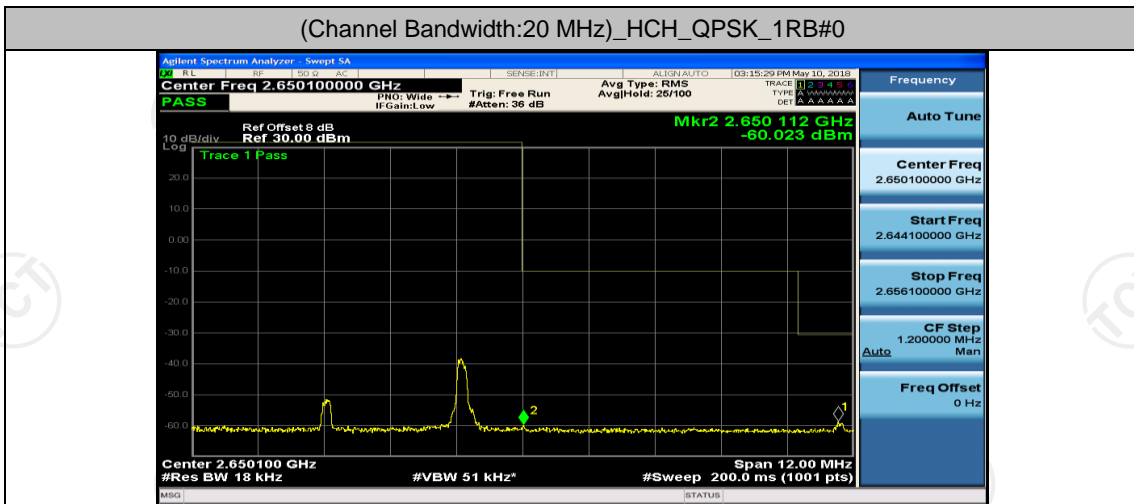

(Channel Bandwidth:15 MHz)_HCH_16QAM_37RB#18

(Channel Bandwidth:15 MHz)_HCH_16QAM_37RB#38

(Channel Bandwidth:15 MHz)_HCH_16QAM_75RB#0

Channel Bandwidth: 20 MHz

(Channel Bandwidth:20 MHz)_LCH_QPSK_50RB#0

(Channel Bandwidth:20 MHz)_LCH_QPSK_50RB#25

(Channel Bandwidth:20 MHz)_LCH_QPSK_50RB#50

(Channel Bandwidth:20 MHz)_LCH_QPSK_100RB#0

(Channel Bandwidth:20 MHz)_HCH_QPSK_1RB#0

(Channel Bandwidth:20 MHz)_HCH_QPSK_1RB#49

(Channel Bandwidth:20 MHz)_HCH_QPSK_1RB#99