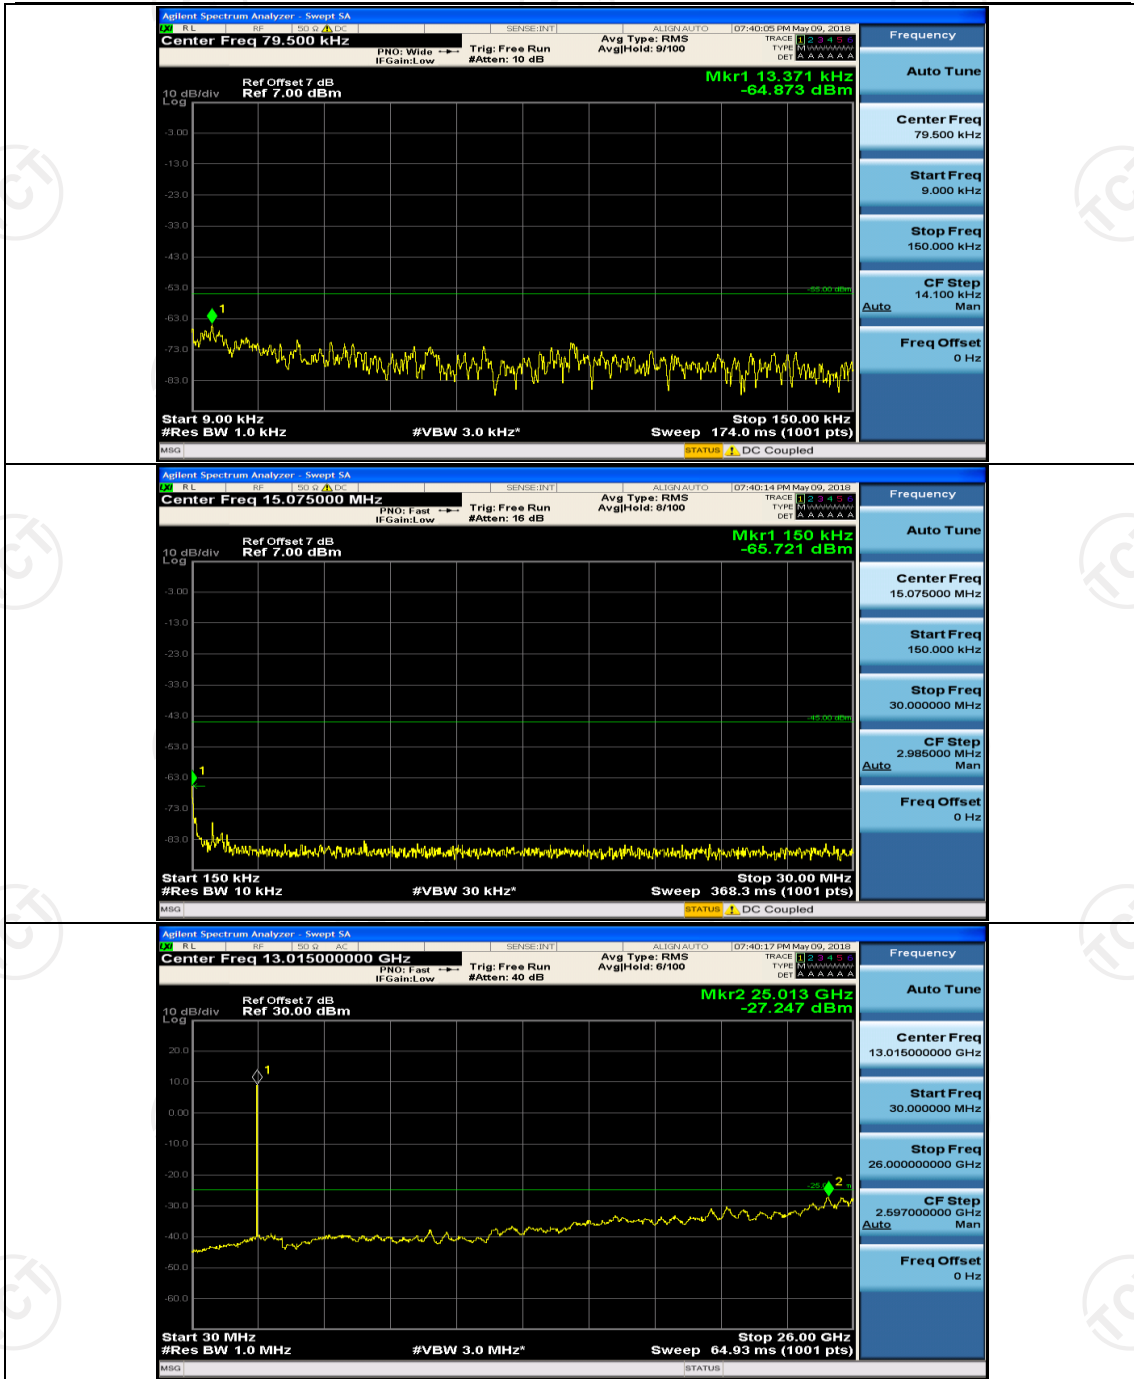

(Channel Bandwidth:20 MHz)_LCH_16QAM_100RB#0

(Channel Bandwidth:20 MHz)_HCH_16QAM_1RB#0

(Channel Bandwidth:20 MHz)_HCH_16QAM_1RB#49

(Channel Bandwidth:20 MHz)_HCH_16QAM_1RB#99

Appendix E: Conducted Spurious Emission

Test Graphs

Channel Bandwidth: 5 MHz

(Channel Bandwidth: 5 MHz)_MCH_QPSK_1RB#0

(Channel Bandwidth: 5 MHz)_HCH_QPSK_1RB#0

(Channel Bandwidth: 5 MHz)_HCH_QPSK_1RB#24

(Channel Bandwidth: 5 MHz)_LCH_16QAM_1RB#0

(Channel Bandwidth: 5 MHz)_MCH_16QAM_1RB#0

(Channel Bandwidth: 5 MHz)_HCH_16QAM_1RB#0

Channel Bandwidth: 10 MHz

Channel Bandwidth: 10 MHz_LCH_QPSK_1RB#0