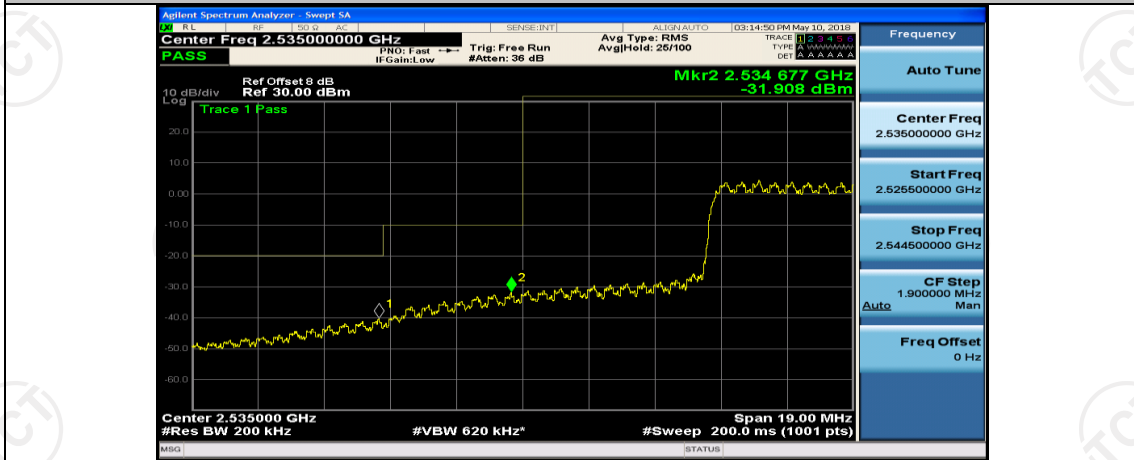

(Channel Bandwidth:20 MHz)_LCH_16QAM_1RB#49

(Channel Bandwidth:20 MHz)_LCH_16QAM_1RB#99

(Channel Bandwidth:20 MHz)_LCH_16QAM_50RB#0

(Channel Bandwidth:20 MHz)_LCH_16QAM_50RB#25

(Channel Bandwidth:20 MHz)_LCH_16QAM_50RB#50

(Channel Bandwidth:20 MHz)_LCH_16QAM_100RB#0

(Channel Bandwidth:20 MHz)_HCH_16QAM_1RB#0

(Channel Bandwidth:20 MHz)_HCH_16QAM_1RB#49

(Channel Bandwidth:20 MHz)_HCH_16QAM_1RB#99

Appendix E: Conducted Spurious Emission