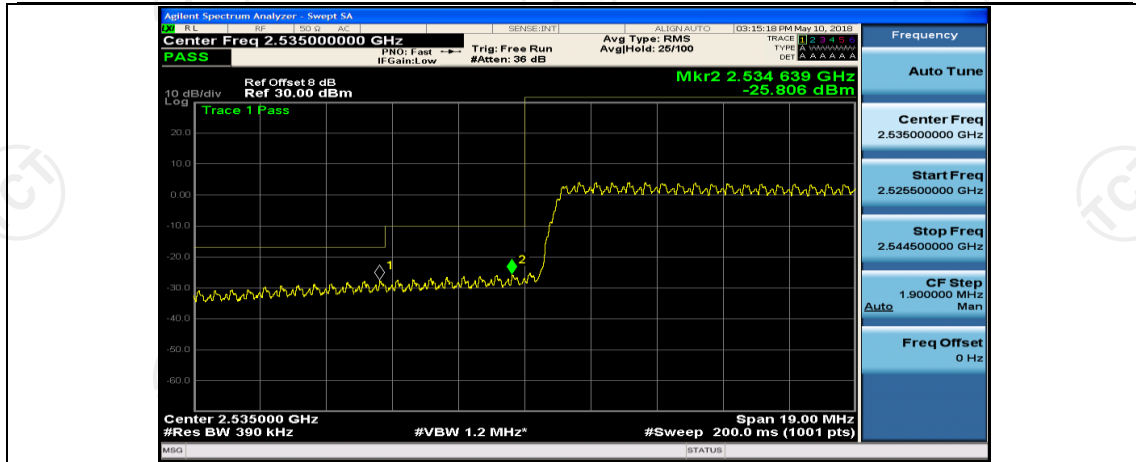

(Channel Bandwidth:20 MHz)_LCH_16QAM_1RB#49

(Channel Bandwidth:20 MHz)_LCH_16QAM_1RB#99

(Channel Bandwidth:20 MHz)_LCH_16QAM_50RB#0

(Channel Bandwidth:20 MHz)_LCH_16QAM_50RB#25

(Channel Bandwidth:20 MHz)_LCH_16QAM_50RB#50

(Channel Bandwidth:20 MHz)_LCH_16QAM_100RB#0

(Channel Bandwidth:20 MHz)_HCH_16QAM_1RB#0

(Channel Bandwidth:20 MHz)_HCH_16QAM_1RB#49

(Channel Bandwidth:20 MHz)_HCH_16QAM_1RB#99

Appendix E: Conducted Spurious Emission