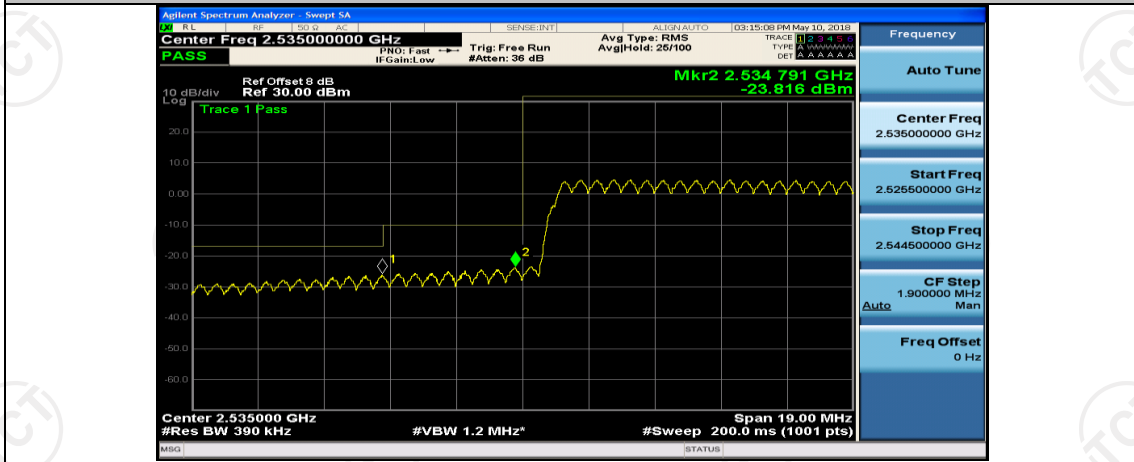

(Channel Bandwidth:15 MHz)_HCH_16QAM_37RB#18

(Channel Bandwidth:15 MHz)_HCH_16QAM_37RB#38

(Channel Bandwidth:15 MHz)_HCH_16QAM_75RB#0

Channel Bandwidth: 20 MHz

(Channel Bandwidth:20 MHz)_LCH_QPSK_50RB#0

(Channel Bandwidth:20 MHz)_LCH_QPSK_50RB#25

(Channel Bandwidth:20 MHz)_LCH_QPSK_50RB#50

(Channel Bandwidth:20 MHz)_LCH_QPSK_100RB#0

(Channel Bandwidth:20 MHz)_HCH_QPSK_1RB#0

(Channel Bandwidth:20 MHz)_HCH_QPSK_1RB#49

(Channel Bandwidth:20 MHz)_HCH_QPSK_1RB#99