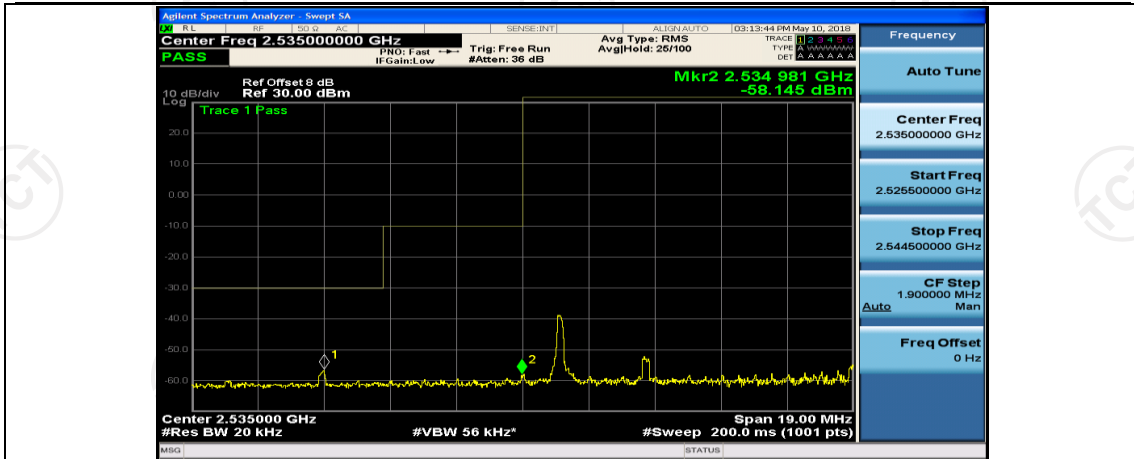

(Channel Bandwidth:15 MHz)_HCH_16QAM_37RB#18

(Channel Bandwidth:15 MHz)_HCH_16QAM_37RB#38

(Channel Bandwidth:15 MHz)_HCH_16QAM_75RB#0

Channel Bandwidth: 20 MHz

(Channel Bandwidth:20 MHz)_LCH_QPSK_50RB#0

(Channel Bandwidth:20 MHz)_LCH_QPSK_50RB#25

(Channel Bandwidth:20 MHz)_LCH_QPSK_50RB#50

(Channel Bandwidth:20 MHz)_LCH_QPSK_100RB#0

(Channel Bandwidth:20 MHz)_HCH_QPSK_1RB#0

(Channel Bandwidth:20 MHz)_HCH_QPSK_1RB#49

(Channel Bandwidth:20 MHz)_HCH_QPSK_1RB#99