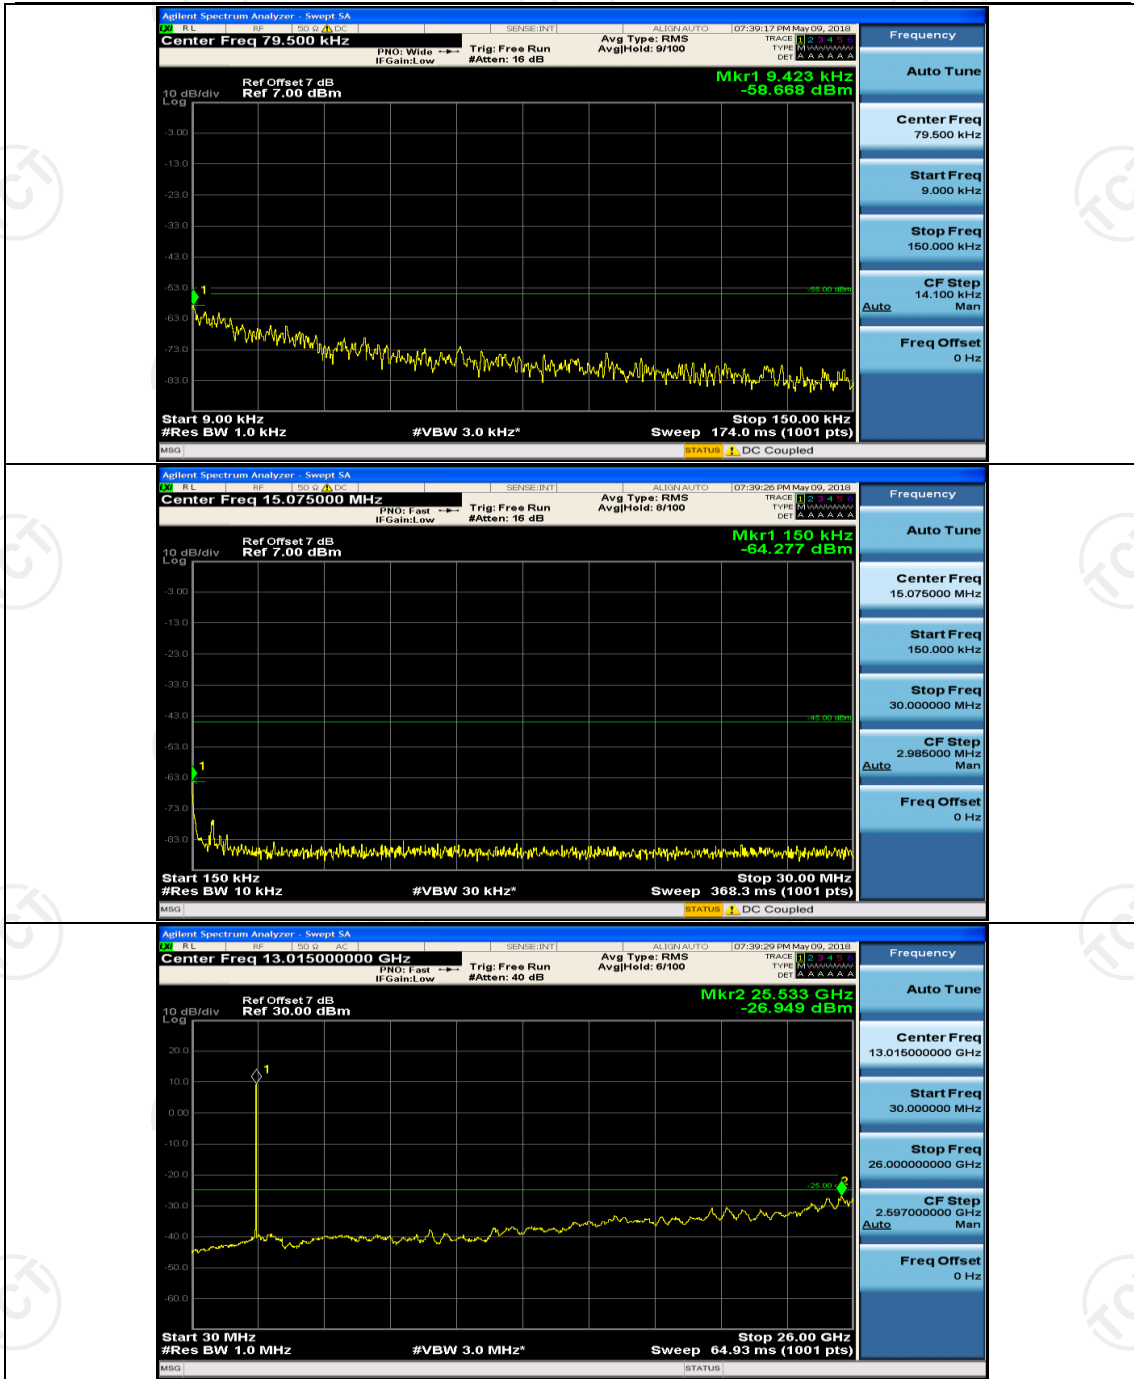

(Channel Bandwidth:20 MHz)_LCH_16QAM_100RB#0

(Channel Bandwidth:20 MHz)_HCH_16QAM_1RB#0

(Channel Bandwidth:20 MHz)_HCH_16QAM_1RB#49

(Channel Bandwidth:20 MHz)_HCH_16QAM_1RB#99

Appendix E: Conducted Spurious Emission

Test Graphs

Channel Bandwidth: 5 MHz

(Channel Bandwidth: 5 MHz)_MCH_QPSK_1RB#0

(Channel Bandwidth: 5 MHz)_HCH_QPSK_1RB#0

(Channel Bandwidth: 5 MHz)_HCH_QPSK_1RB#24

(Channel Bandwidth: 5 MHz)_LCH_16QAM_1RB#0