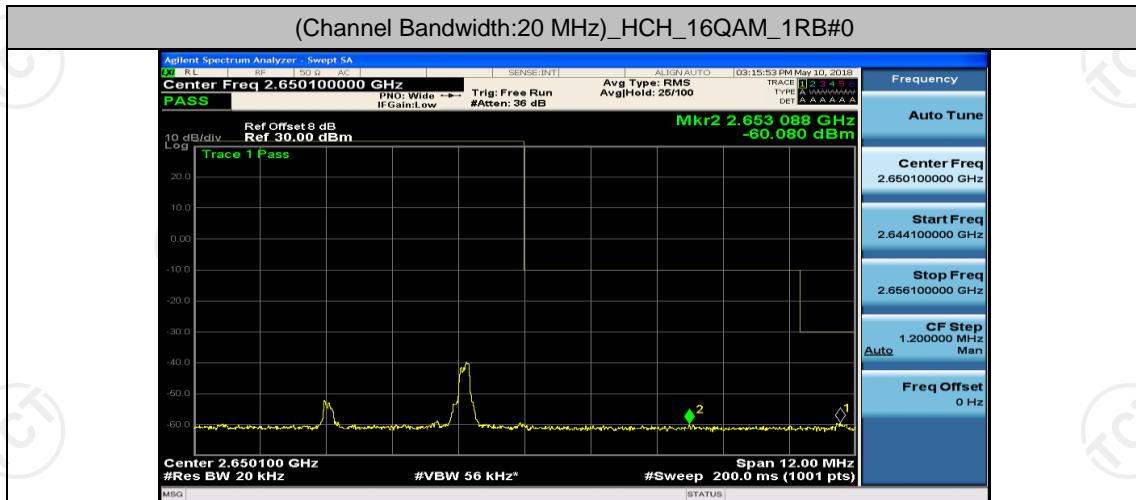

(Channel Bandwidth:20 MHz)_LCH_16QAM_1RB#49

(Channel Bandwidth:20 MHz)_LCH_16QAM_1RB#99

(Channel Bandwidth:20 MHz)_LCH_16QAM_50RB#0

(Channel Bandwidth:20 MHz)_LCH_16QAM_50RB#25

(Channel Bandwidth:20 MHz)_LCH_16QAM_50RB#50

(Channel Bandwidth:20 MHz)_LCH_16QAM_100RB#0

(Channel Bandwidth:20 MHz)_HCH_16QAM_1RB#0

(Channel Bandwidth:20 MHz)_HCH_16QAM_1RB#49

(Channel Bandwidth:20 MHz)_HCH_16QAM_1RB#99

Appendix E: Conducted Spurious Emission