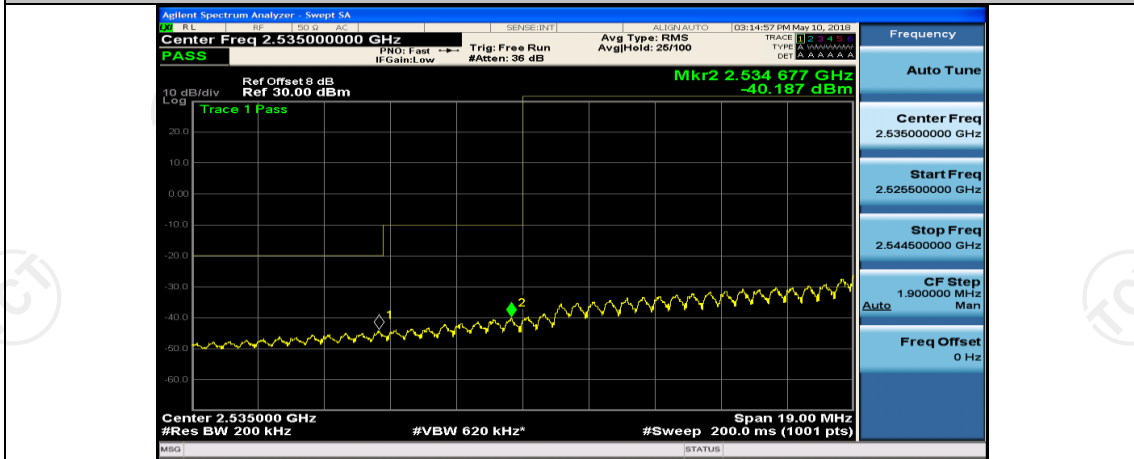

(Channel Bandwidth:20 MHz)_LCH_16QAM_1RB#49

(Channel Bandwidth:20 MHz)_LCH_16QAM_1RB#99

(Channel Bandwidth:20 MHz)_LCH_16QAM_50RB#0

(Channel Bandwidth:20 MHz)_LCH_16QAM_50RB#25

(Channel Bandwidth:20 MHz)_LCH_16QAM_50RB#50

(Channel Bandwidth:20 MHz)_LCH_16QAM_100RB#0

(Channel Bandwidth:20 MHz)_HCH_16QAM_1RB#0

(Channel Bandwidth:20 MHz)_HCH_16QAM_1RB#49

(Channel Bandwidth:20 MHz)_HCH_16QAM_1RB#99

Appendix E: Conducted Spurious Emission