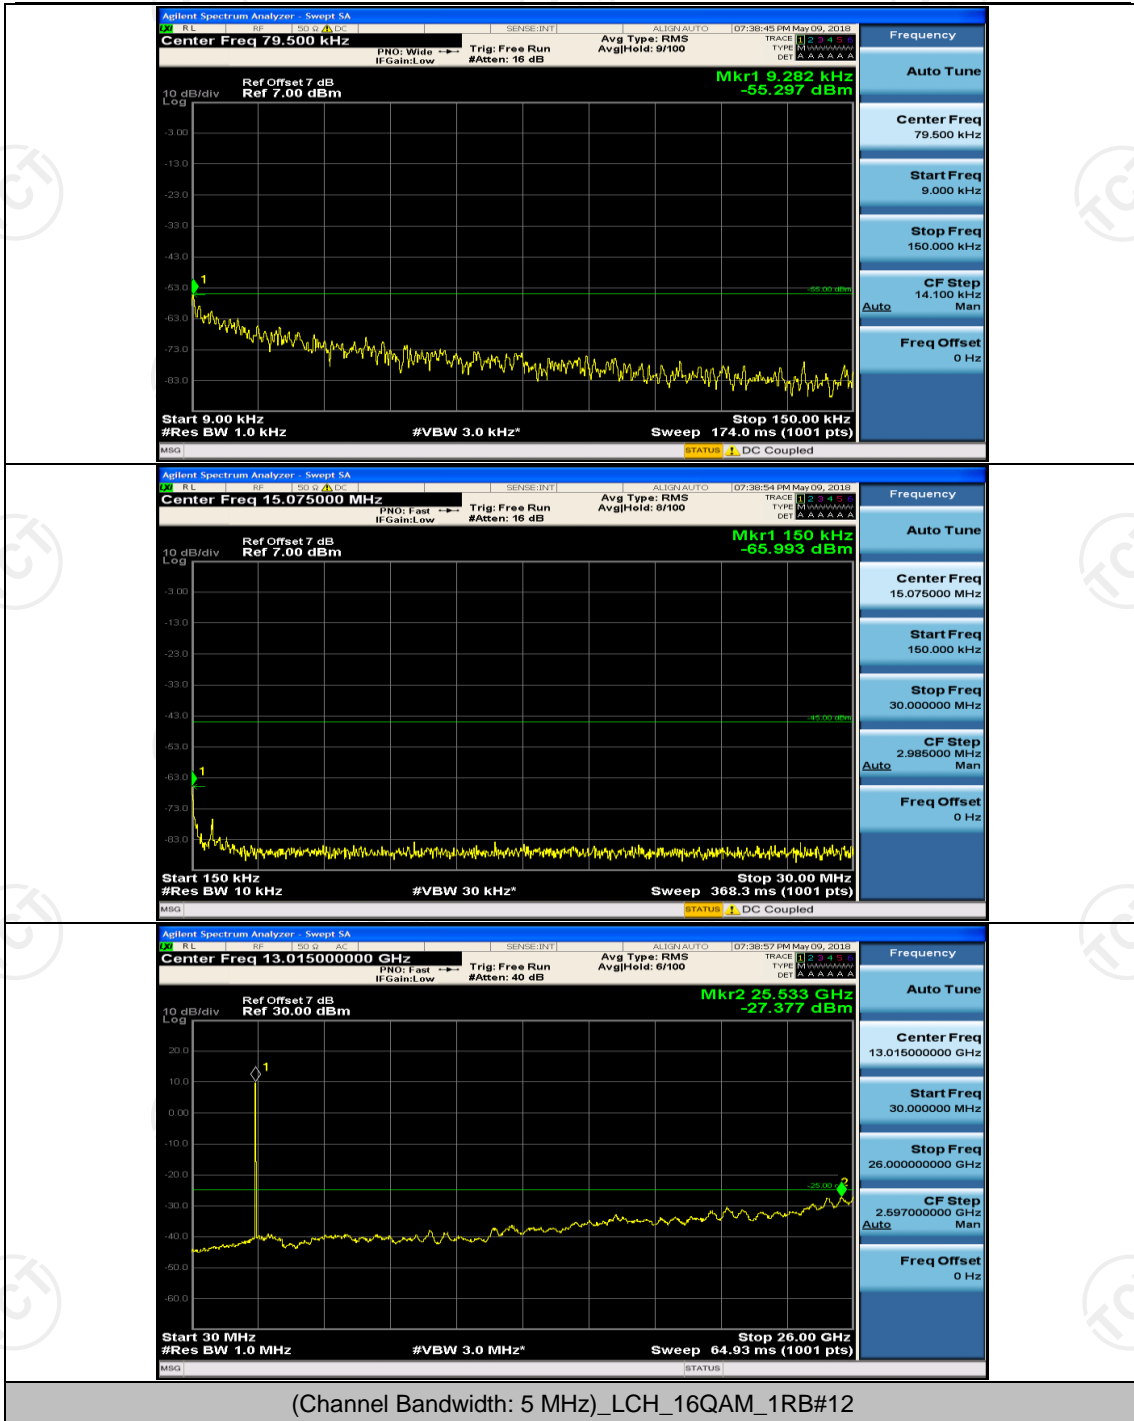

(Channel Bandwidth:20 MHz)_LCH_16QAM_100RB#0

(Channel Bandwidth:20 MHz)_HCH_16QAM_1RB#0

(Channel Bandwidth:20 MHz)_HCH_16QAM_1RB#49

(Channel Bandwidth:20 MHz)_HCH_16QAM_1RB#99

Appendix E: Conducted Spurious Emission

Test Graphs

Channel Bandwidth: 5 MHz

(Channel Bandwidth: 5 MHz)_MCH_QPSK_1RB#0

(Channel Bandwidth: 5 MHz)_HCH_QPSK_1RB#0

(Channel Bandwidth: 5 MHz)_HCH_QPSK_1RB#24

(Channel Bandwidth: 5 MHz)_LCH_16QAM_1RB#0