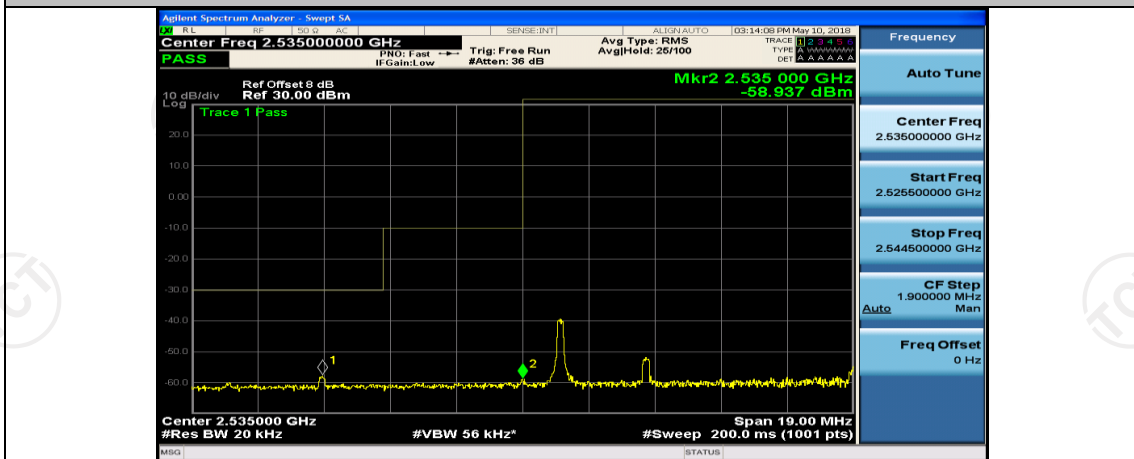

(Channel Bandwidth:20 MHz)_HCH_QPSK_50RB#0

(Channel Bandwidth:20 MHz)_HCH_QPSK_50RB#25

(Channel Bandwidth:20 MHz)_HCH_QPSK_50RB#50

(Channel Bandwidth:20 MHz)_HCH_QPSK_100RB#0

(Channel Bandwidth:20 MHz)_LCH_16QAM_1RB#0

(Channel Bandwidth:20 MHz)_LCH_16QAM_1RB#49

(Channel Bandwidth:20 MHz)_LCH_16QAM_1RB#99

(Channel Bandwidth:20 MHz)_LCH_16QAM_50RB#0

(Channel Bandwidth:20 MHz)_LCH_16QAM_50RB#25

(Channel Bandwidth:20 MHz)_LCH_16QAM_50RB#50