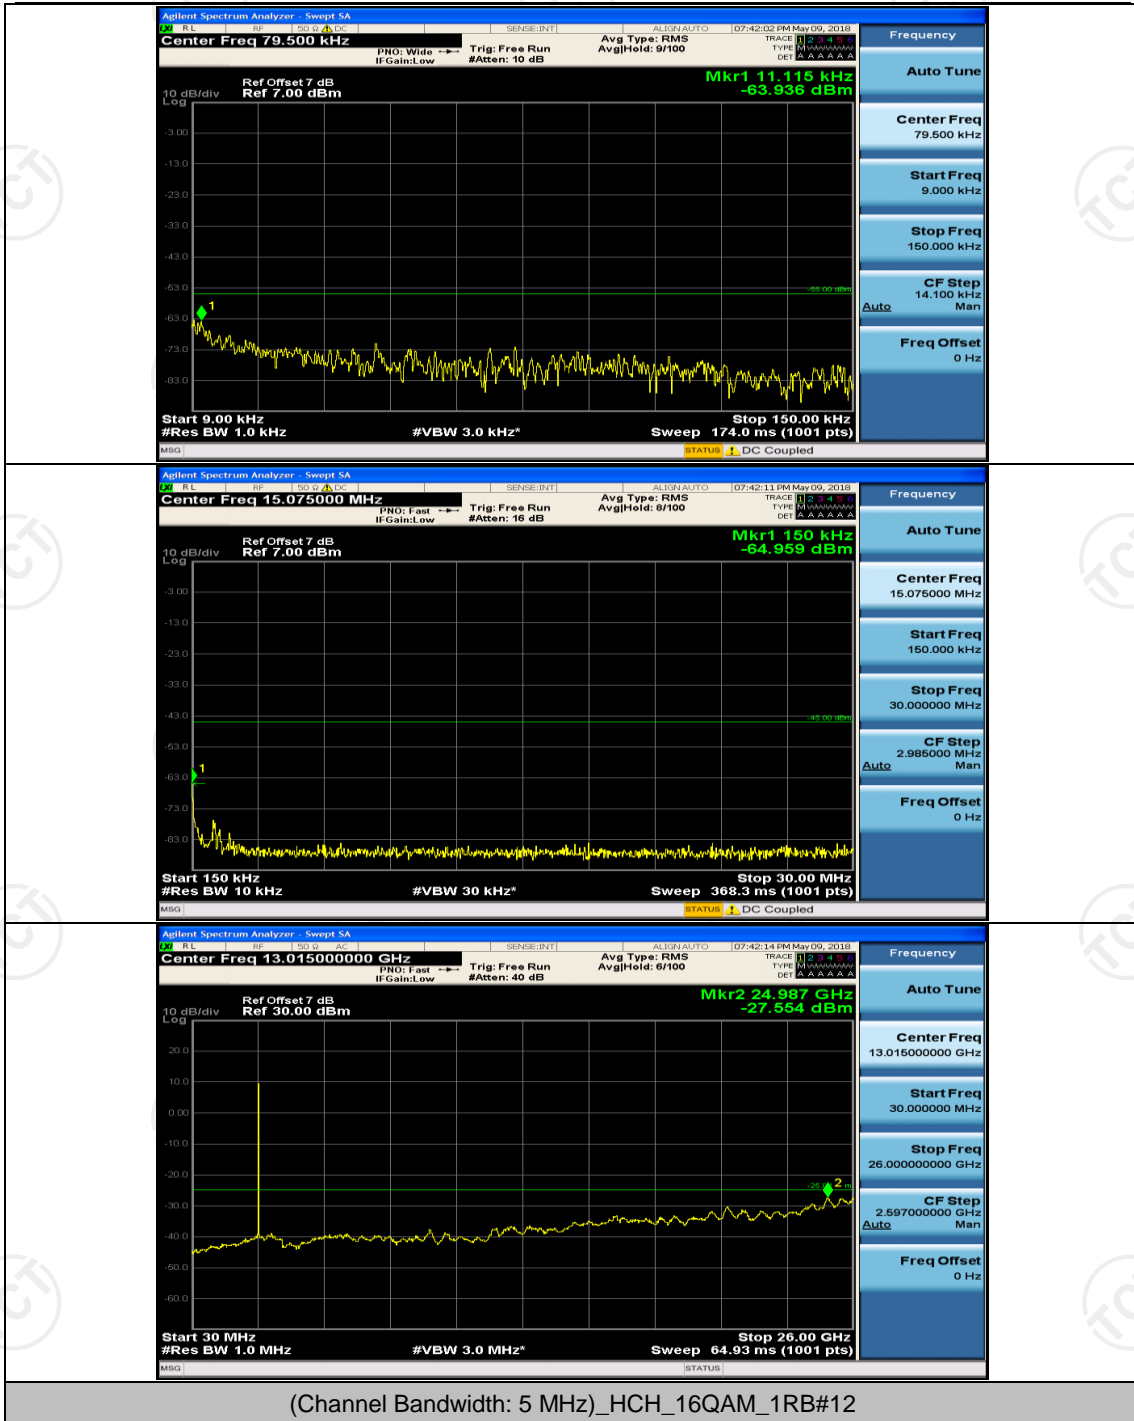

(Channel Bandwidth:20 MHz)_LCH_16QAM_100RB#0

(Channel Bandwidth:20 MHz)_HCH_16QAM_1RB#0

(Channel Bandwidth:20 MHz)_HCH_16QAM_1RB#49

(Channel Bandwidth:20 MHz)_HCH_16QAM_1RB#99

Appendix E: Conducted Spurious Emission

Test Graphs

Channel Bandwidth: 5 MHz

(Channel Bandwidth: 5 MHz)_MCH_QPSK_1RB#0

(Channel Bandwidth: 5 MHz)_HCH_QPSK_1RB#0

(Channel Bandwidth: 5 MHz)_HCH_QPSK_1RB#24

(Channel Bandwidth: 5 MHz)_LCH_16QAM_1RB#0

(Channel Bandwidth: 5 MHz)_MCH_16QAM_1RB#0

(Channel Bandwidth: 5 MHz)_HCH_16QAM_1RB#0

Channel Bandwidth: 10 MHz

Channel Bandwidth: 10 MHz_LCH_QPSK_1RB#0