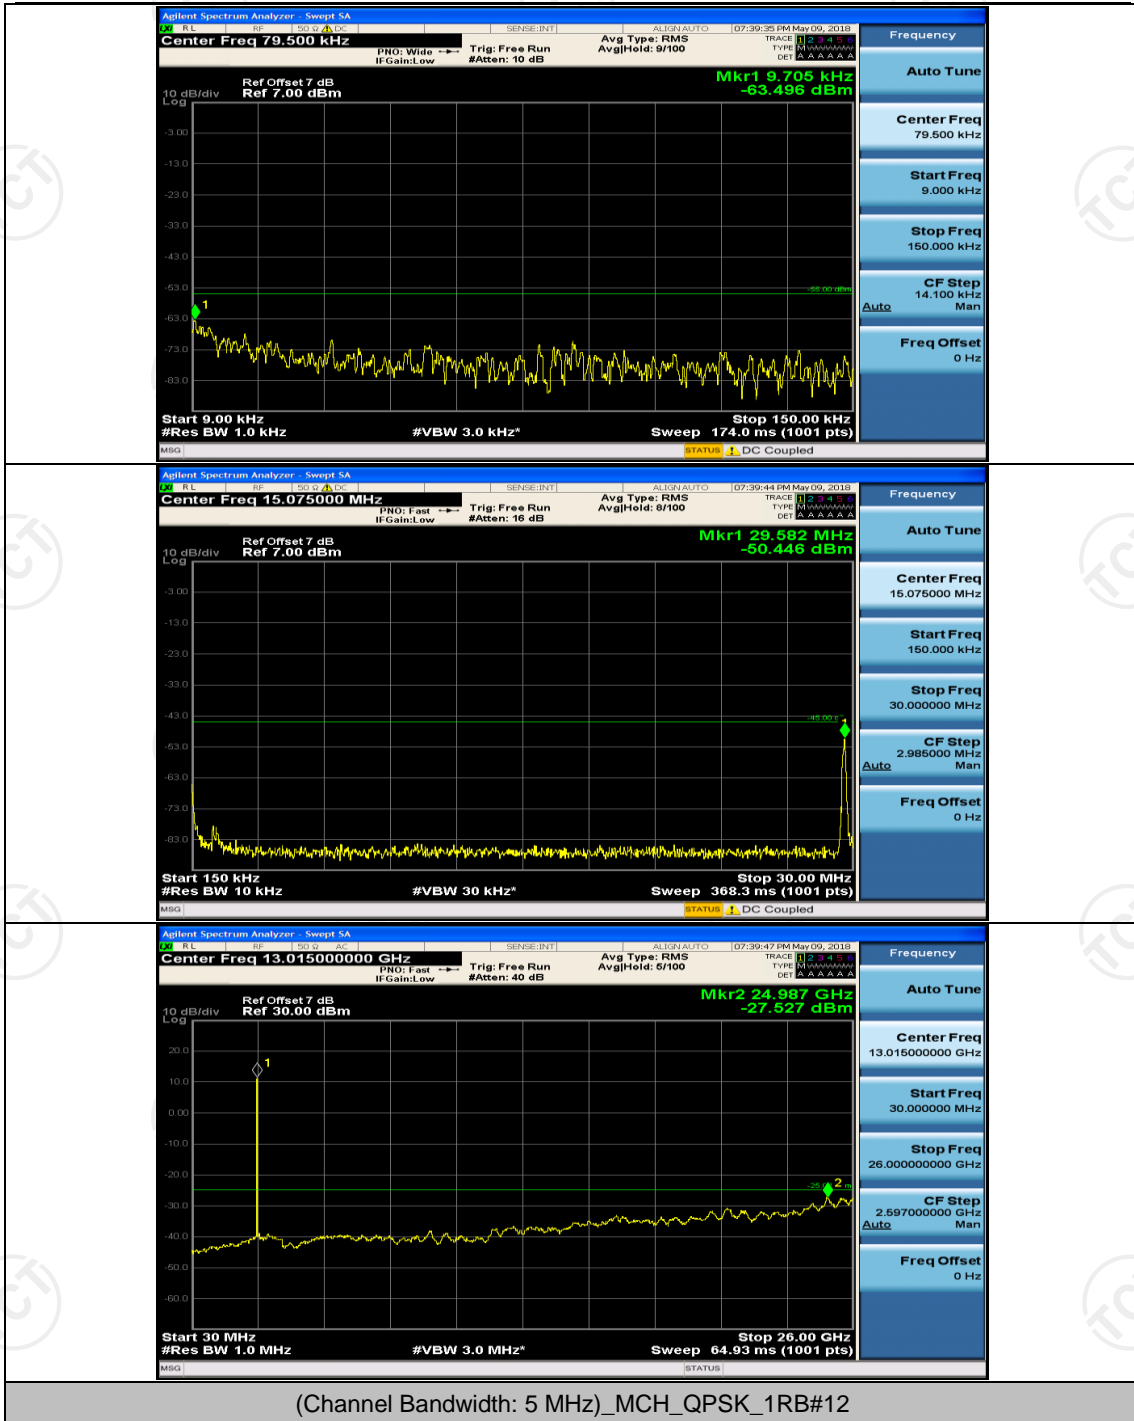

(Channel Bandwidth:20 MHz)_LCH_16QAM_100RB#0

(Channel Bandwidth:20 MHz)_HCH_16QAM_1RB#0

(Channel Bandwidth:20 MHz)_HCH_16QAM_1RB#49

(Channel Bandwidth:20 MHz)_HCH_16QAM_1RB#99

Appendix E: Conducted Spurious Emission

Test Graphs

Channel Bandwidth: 5 MHz

(Channel Bandwidth: 5 MHz)_MCH_QPSK_1RB#0

(Channel Bandwidth: 5 MHz)_HCH_QPSK_1RB#0

(Channel Bandwidth: 5 MHz)_HCH_QPSK_1RB#24

(Channel Bandwidth: 5 MHz)_LCH_16QAM_1RB#0