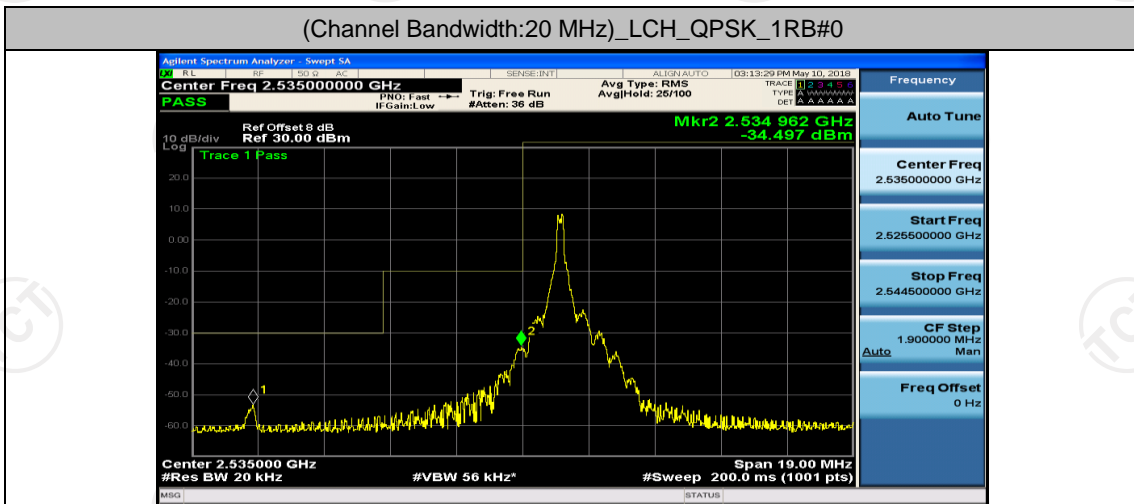

(Channel Bandwidth:15 MHz)_HCH_16QAM_37RB#18

(Channel Bandwidth:15 MHz)_HCH_16QAM_37RB#38

(Channel Bandwidth:15 MHz)_HCH_16QAM_75RB#0

Channel Bandwidth: 20 MHz

(Channel Bandwidth:20 MHz)_LCH_QPSK_50RB#0

(Channel Bandwidth:20 MHz)_LCH_QPSK_50RB#25

(Channel Bandwidth:20 MHz)_LCH_QPSK_50RB#50

(Channel Bandwidth:20 MHz)_LCH_QPSK_100RB#0

(Channel Bandwidth:20 MHz)_HCH_QPSK_1RB#0

(Channel Bandwidth:20 MHz)_HCH_QPSK_1RB#49

(Channel Bandwidth:20 MHz)_HCH_QPSK_1RB#99