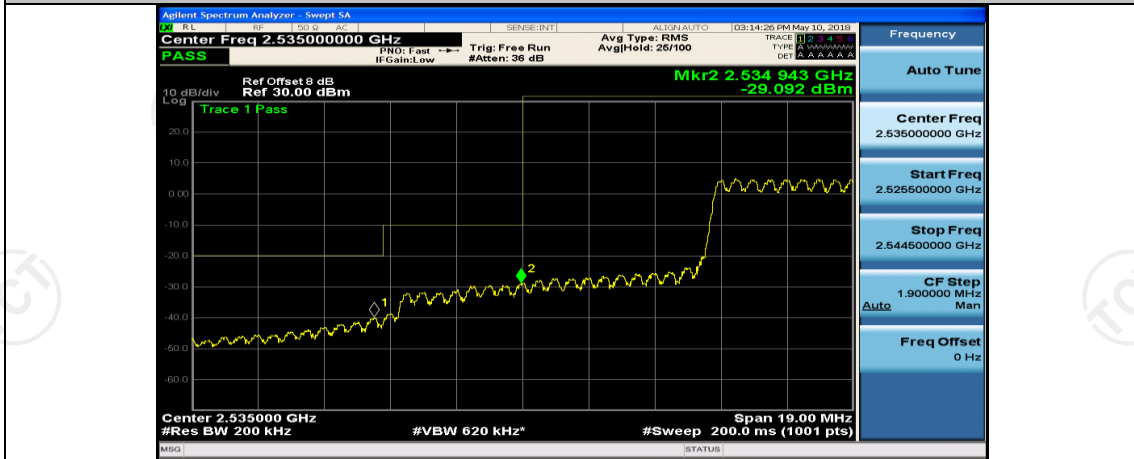

(Channel Bandwidth:15 MHz)_HCH_16QAM_37RB#18

(Channel Bandwidth:15 MHz)_HCH_16QAM_37RB#38

(Channel Bandwidth:15 MHz)_HCH_16QAM_75RB#0

Channel Bandwidth: 20 MHz

(Channel Bandwidth:20 MHz)_LCH_QPSK_50RB#0

(Channel Bandwidth:20 MHz)_LCH_QPSK_50RB#25

(Channel Bandwidth:20 MHz)_LCH_QPSK_50RB#50

(Channel Bandwidth:20 MHz)_LCH_QPSK_100RB#0

(Channel Bandwidth:20 MHz)_HCH_QPSK_1RB#0

(Channel Bandwidth:20 MHz)_HCH_QPSK_1RB#49

(Channel Bandwidth:20 MHz)_HCH_QPSK_1RB#99