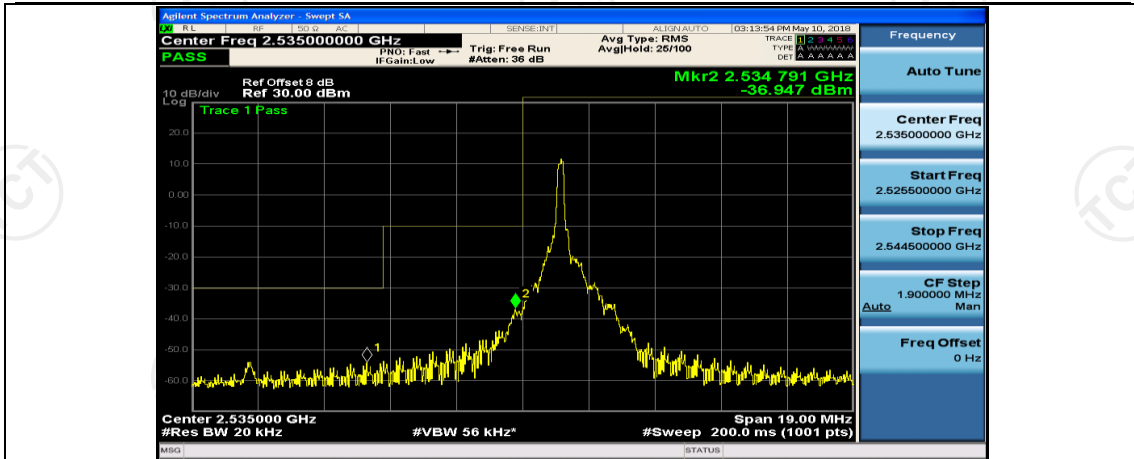

(Channel Bandwidth:20 MHz)_HCH_QPSK_50RB#0

(Channel Bandwidth:20 MHz)_HCH_QPSK_50RB#25

(Channel Bandwidth:20 MHz)_HCH_QPSK_50RB#50

(Channel Bandwidth:20 MHz)_HCH_QPSK_100RB#0

(Channel Bandwidth:20 MHz)_LCH_16QAM_1RB#0