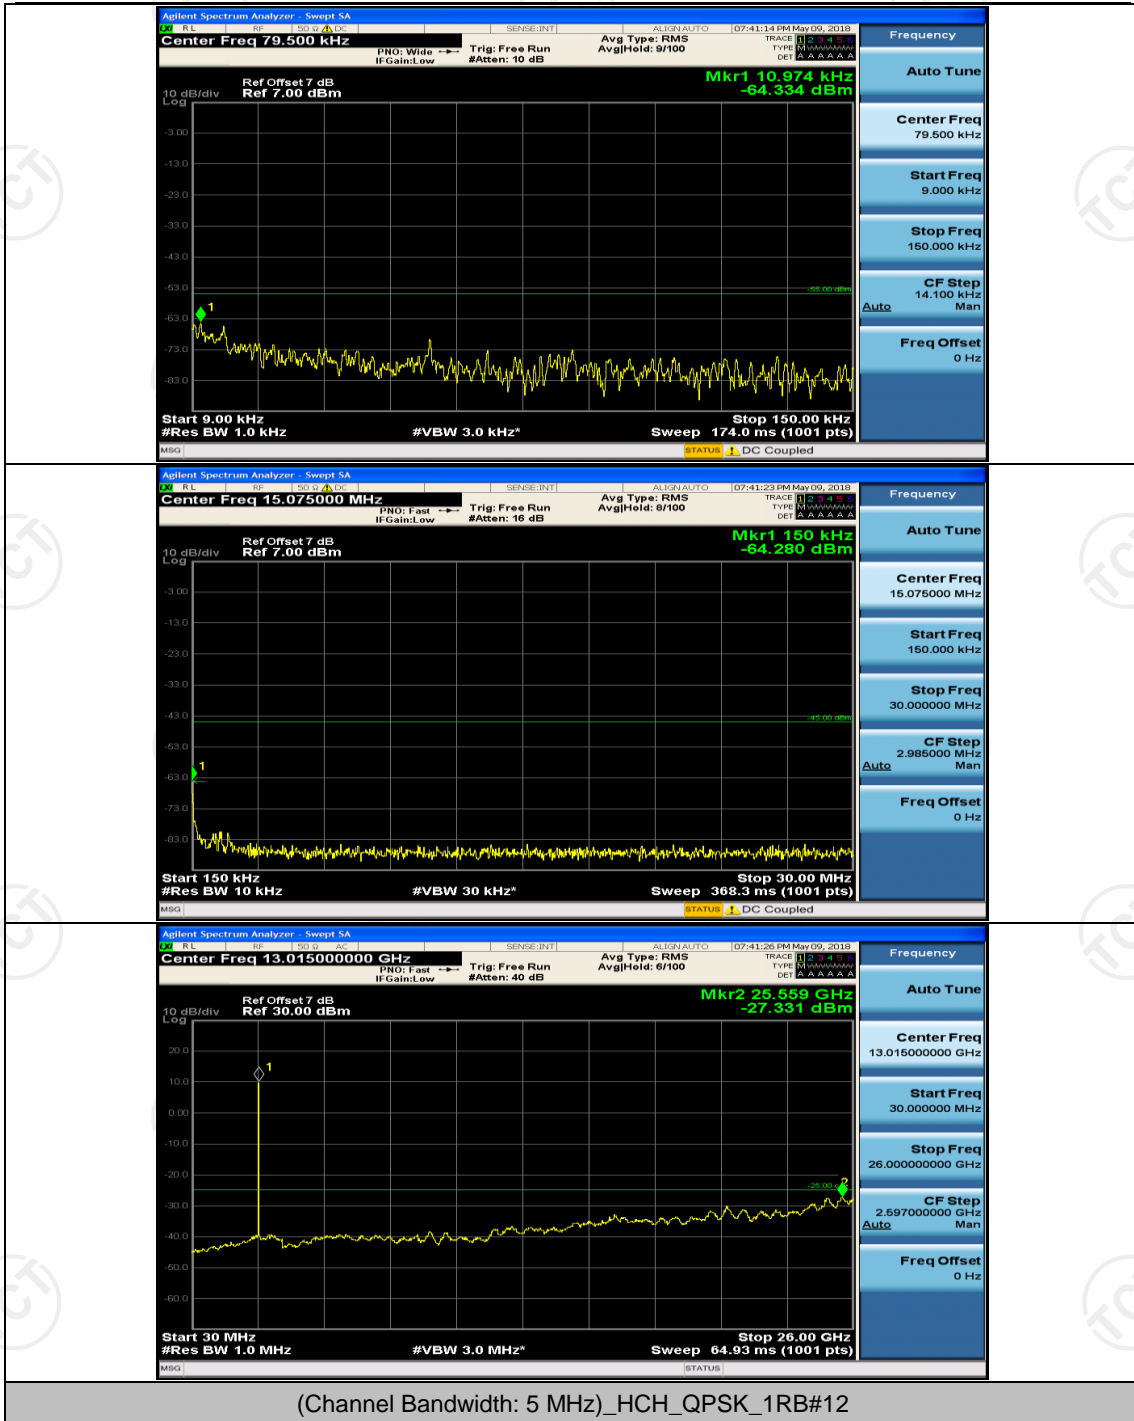

(Channel Bandwidth:20 MHz)_LCH_16QAM_100RB#0

(Channel Bandwidth:20 MHz)_HCH_16QAM_1RB#0

(Channel Bandwidth:20 MHz)_HCH_16QAM_1RB#49

(Channel Bandwidth:20 MHz)_HCH_16QAM_1RB#99

Appendix E: Conducted Spurious Emission

Test Graphs

Channel Bandwidth: 5 MHz

(Channel Bandwidth: 5 MHz)_MCH_QPSK_1RB#0

(Channel Bandwidth: 5 MHz)_HCH_QPSK_1RB#0

(Channel Bandwidth: 5 MHz)_HCH_QPSK_1RB#24

(Channel Bandwidth: 5 MHz)_LCH_16QAM_1RB#0