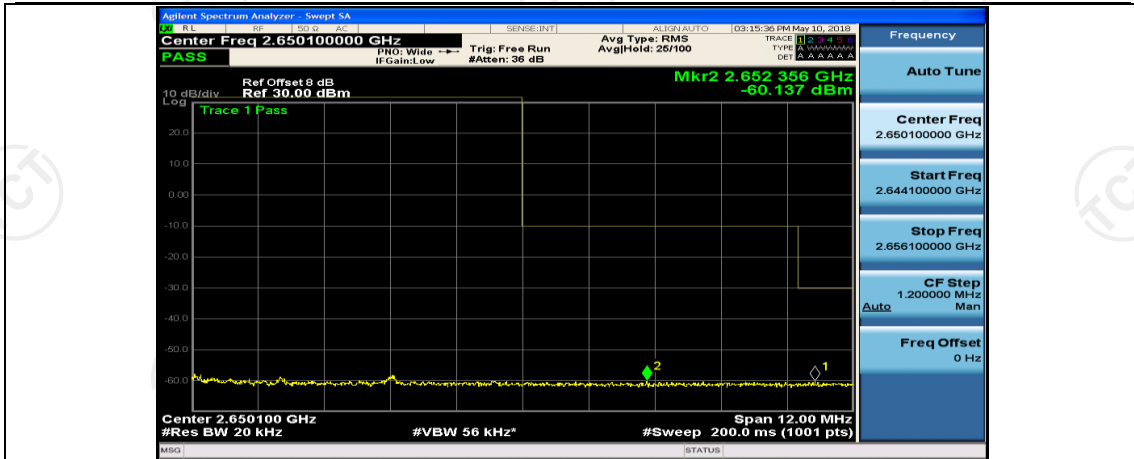

(Channel Bandwidth:20 MHz)_LCH_QPSK_50RB#50

(Channel Bandwidth:20 MHz)_LCH_QPSK_100RB#0

(Channel Bandwidth:20 MHz)_HCH_QPSK_1RB#0

(Channel Bandwidth:20 MHz)_HCH_QPSK_1RB#49

(Channel Bandwidth:20 MHz)_HCH_QPSK_1RB#99

(Channel Bandwidth:20 MHz)_HCH_QPSK_50RB#0

(Channel Bandwidth:20 MHz)_HCH_QPSK_50RB#25

(Channel Bandwidth:20 MHz)_HCH_QPSK_50RB#50

(Channel Bandwidth:20 MHz)_HCH_QPSK_100RB#0

(Channel Bandwidth:20 MHz)_LCH_16QAM_1RB#0