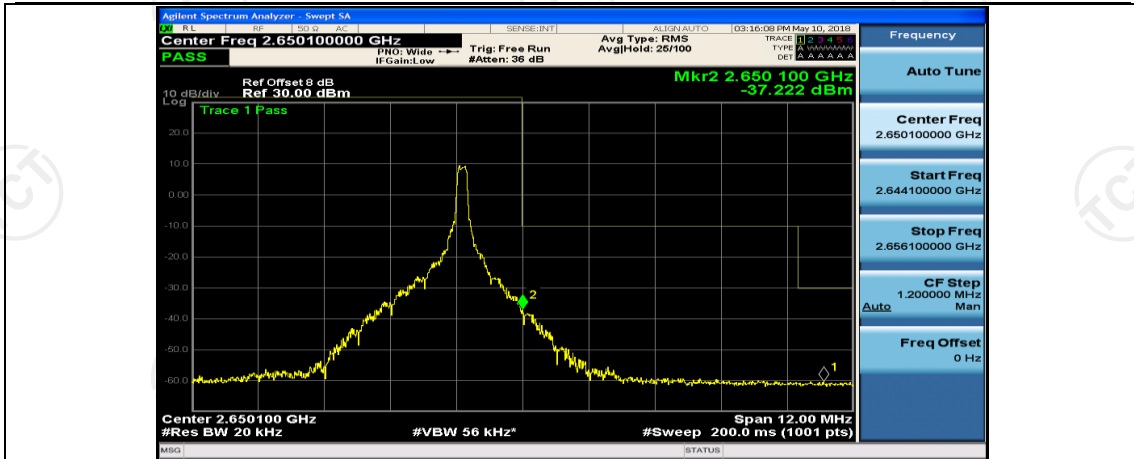

(Channel Bandwidth:20 MHz)_LCH_16QAM_100RB#0

(Channel Bandwidth:20 MHz)_HCH_16QAM_1RB#0

(Channel Bandwidth:20 MHz)_HCH_16QAM_1RB#49

(Channel Bandwidth:20 MHz)_HCH_16QAM_1RB#99

Appendix E: Conducted Spurious Emission