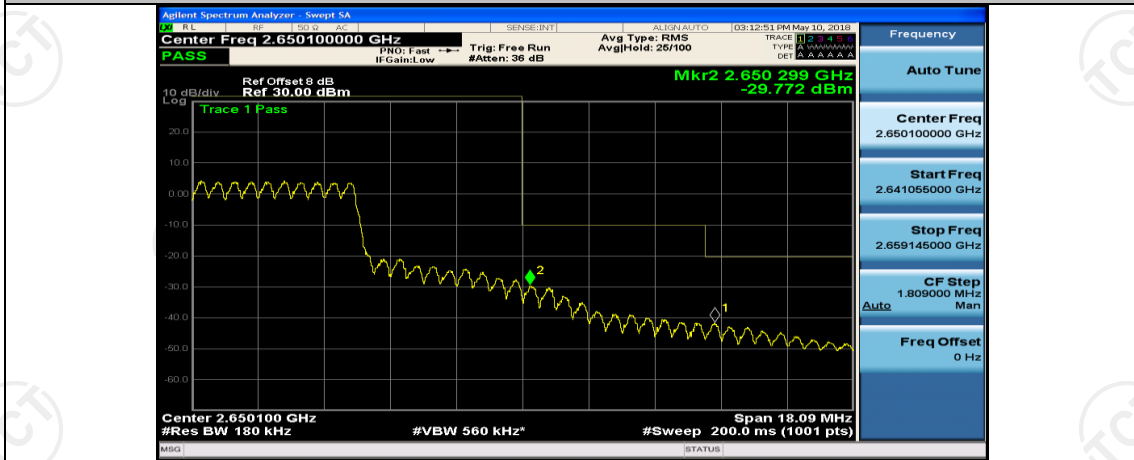

(Channel Bandwidth:15 MHz)_HCH_16QAM_37RB#18

(Channel Bandwidth:15 MHz)_HCH_16QAM_37RB#38

(Channel Bandwidth:15 MHz)_HCH_16QAM_75RB#0

Channel Bandwidth: 20 MHz

(Channel Bandwidth:20 MHz)_LCH_QPSK_50RB#0

(Channel Bandwidth:20 MHz)_LCH_QPSK_50RB#25