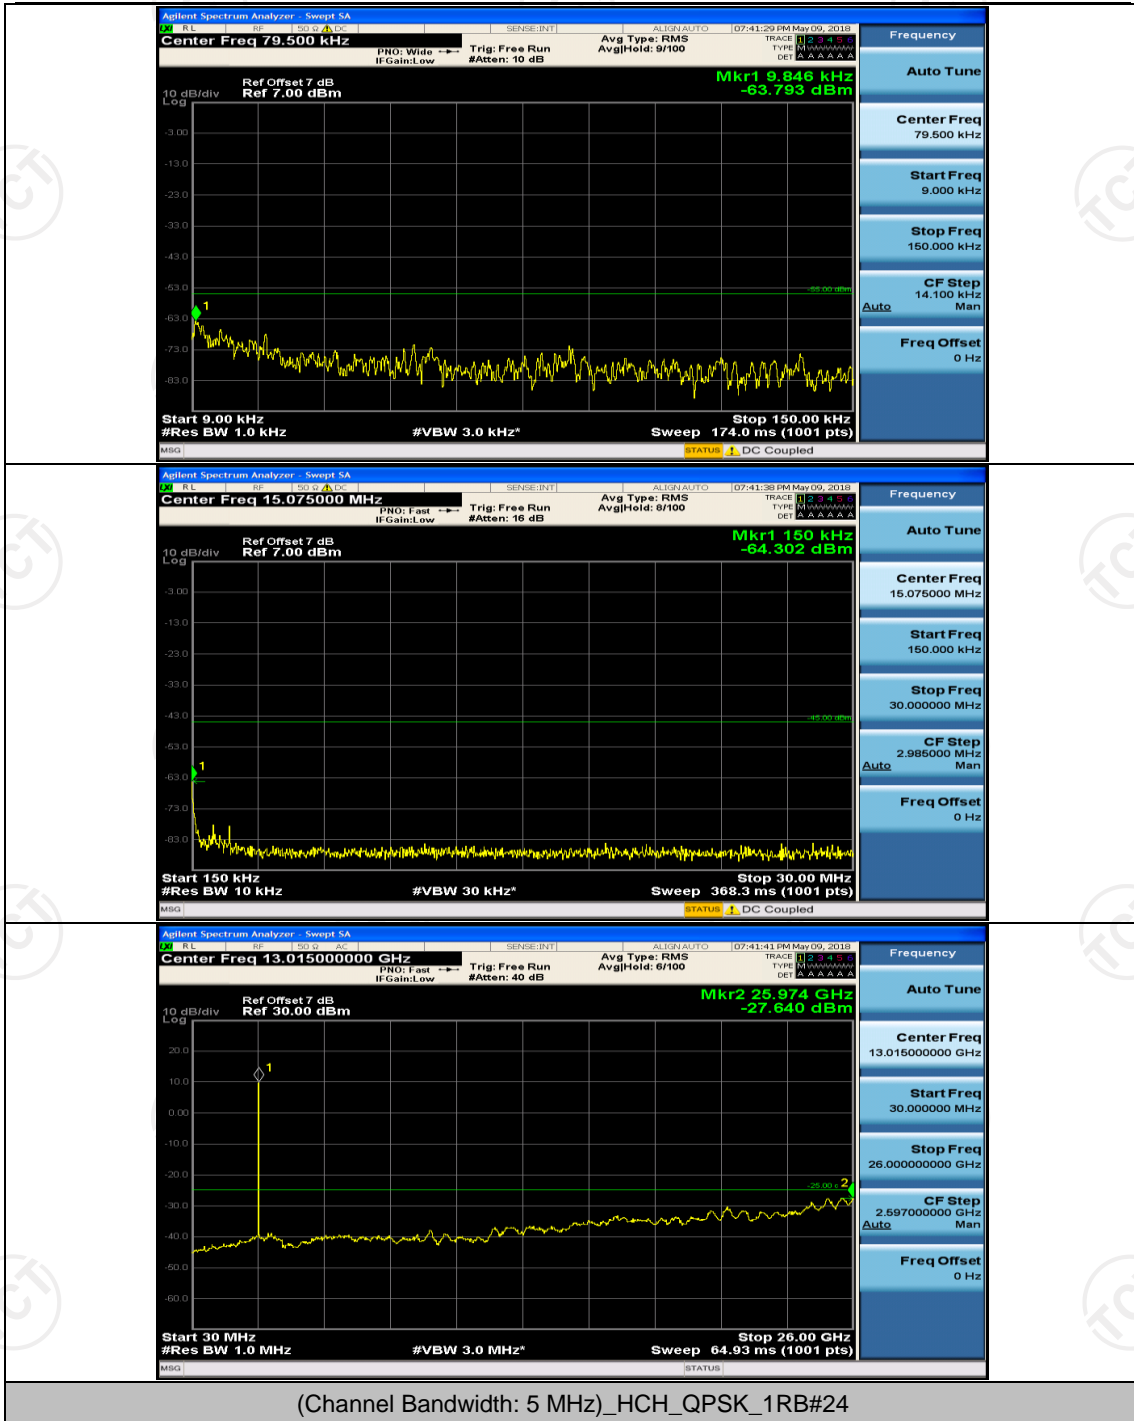

(Channel Bandwidth:20 MHz)_LCH_16QAM_100RB#0

(Channel Bandwidth:20 MHz)_HCH_16QAM_1RB#0

(Channel Bandwidth:20 MHz)_HCH_16QAM_1RB#49

(Channel Bandwidth:20 MHz)_HCH_16QAM_1RB#99

Appendix E: Conducted Spurious Emission

Test Graphs

Channel Bandwidth: 5 MHz

(Channel Bandwidth: 5 MHz)_MCH_QPSK_1RB#0

(Channel Bandwidth: 5 MHz)_HCH_QPSK_1RB#0

(Channel Bandwidth: 5 MHz)_HCH_QPSK_1RB#24

(Channel Bandwidth: 5 MHz)_LCH_16QAM_1RB#0