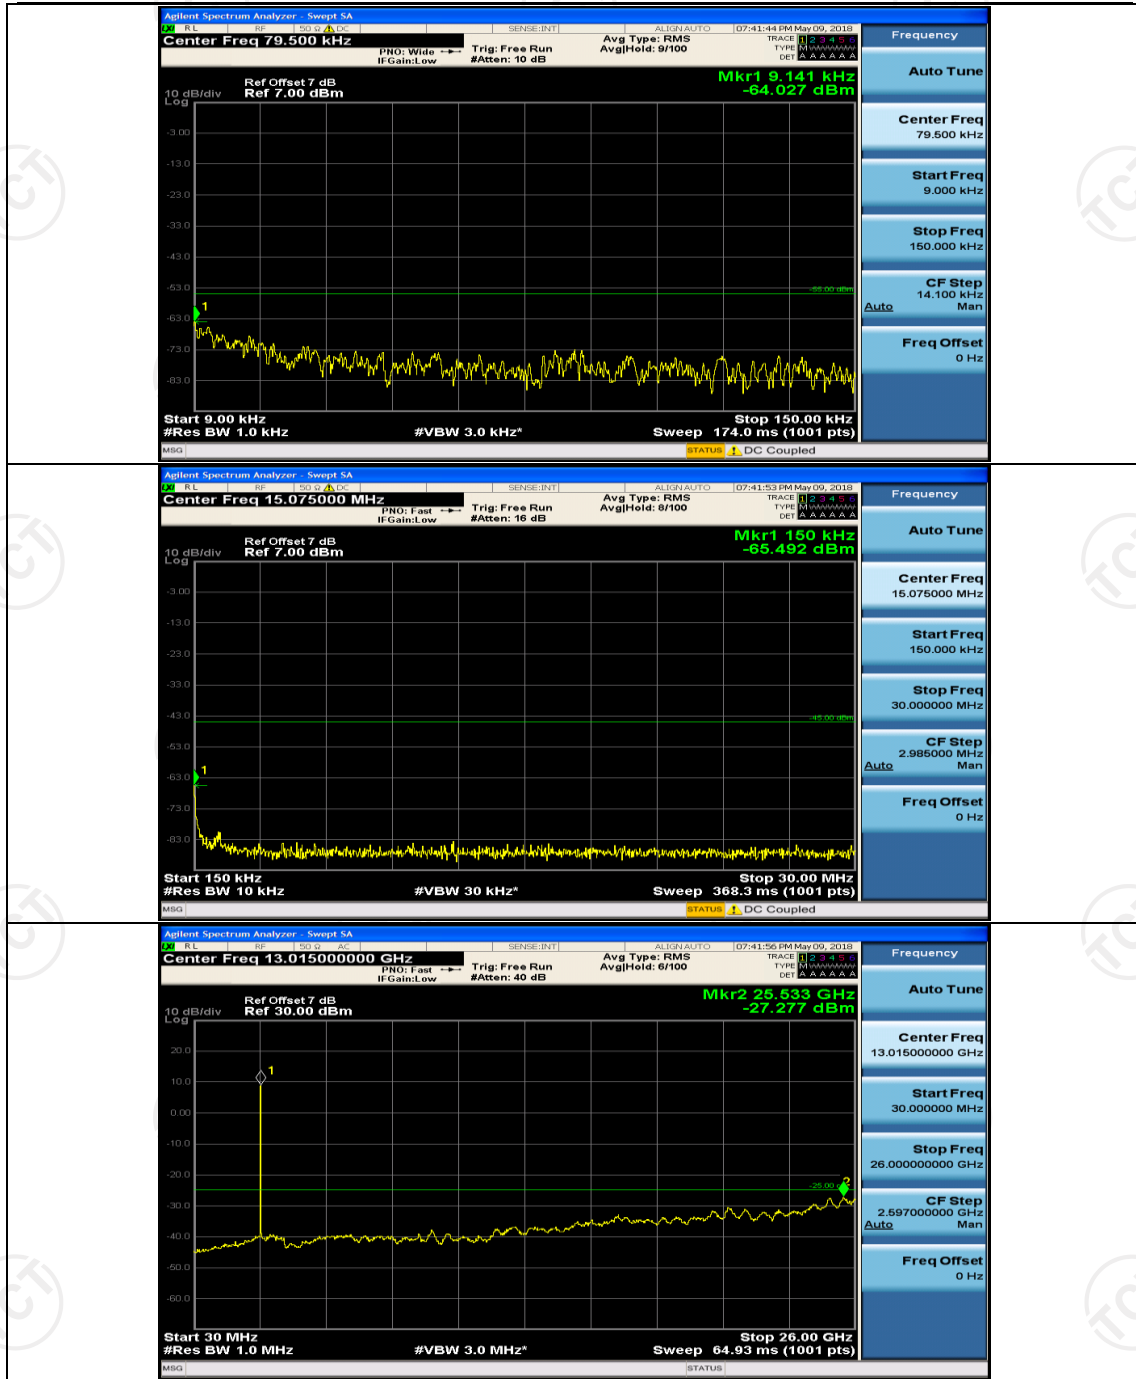

(Channel Bandwidth:20 MHz)_LCH_16QAM_100RB#0

(Channel Bandwidth:20 MHz)_HCH_16QAM_1RB#0

(Channel Bandwidth:20 MHz)_HCH_16QAM_1RB#49

(Channel Bandwidth:20 MHz)_HCH_16QAM_1RB#99

Appendix E: Conducted Spurious Emission

Test Graphs

Channel Bandwidth: 5 MHz

(Channel Bandwidth: 5 MHz)_MCH_QPSK_1RB#0

(Channel Bandwidth: 5 MHz)_HCH_QPSK_1RB#0

(Channel Bandwidth: 5 MHz)_HCH_QPSK_1RB#24

(Channel Bandwidth: 5 MHz)_LCH_16QAM_1RB#0