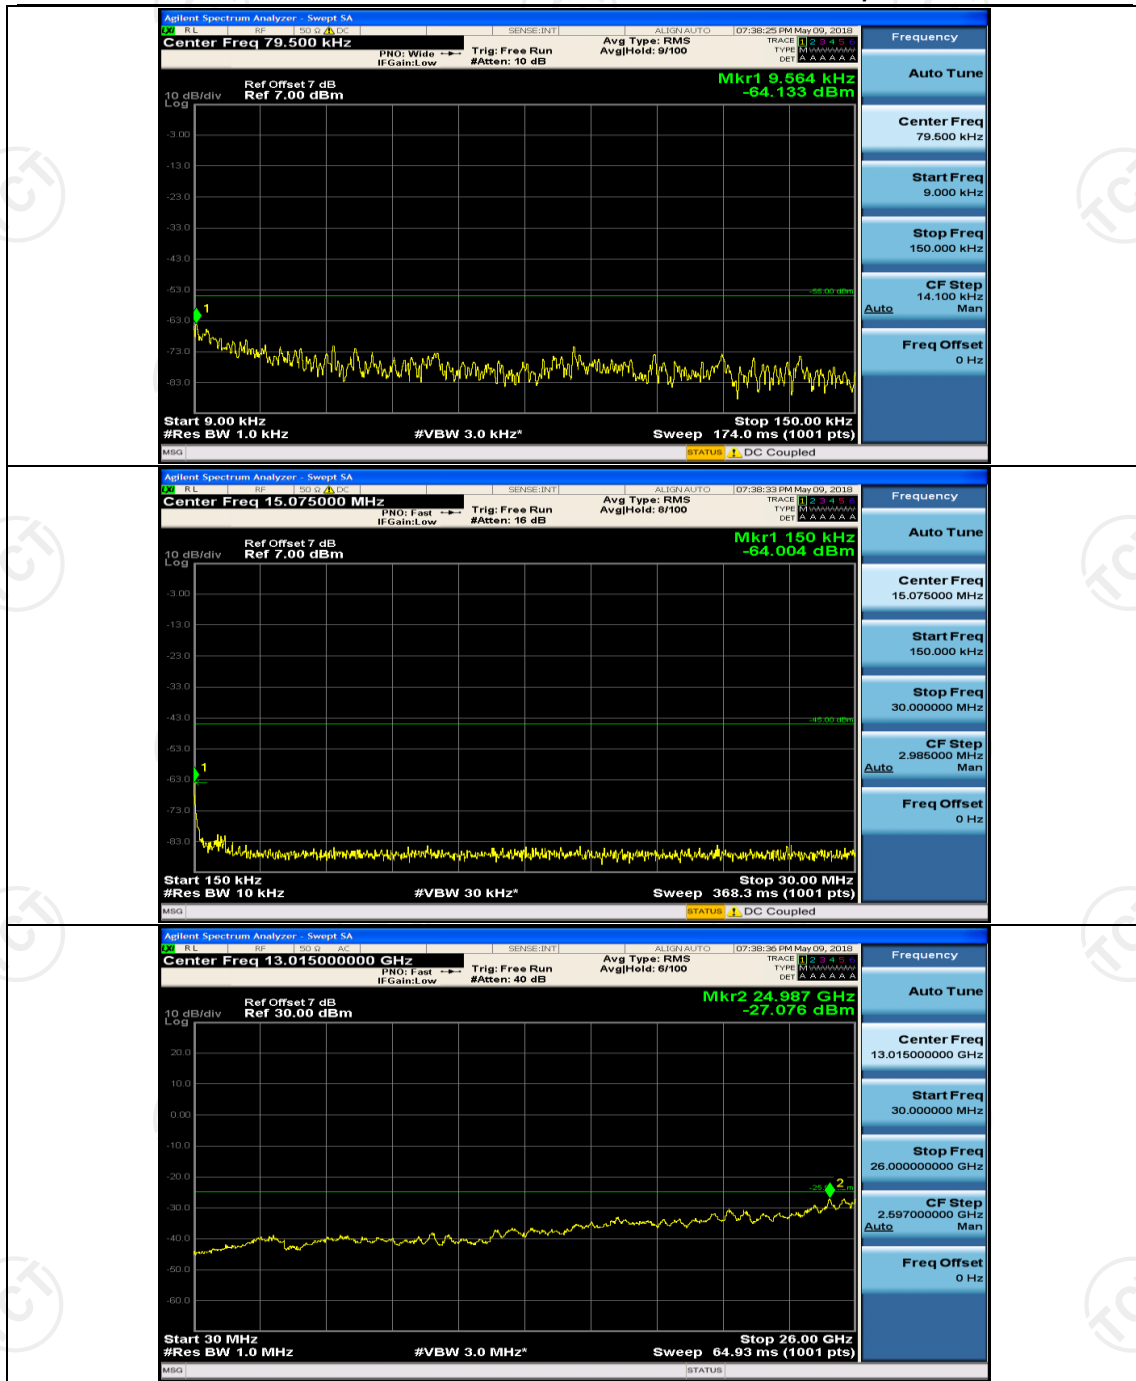

(Channel Bandwidth:20 MHz)_LCH_16QAM_1RB#49

(Channel Bandwidth:20 MHz)_LCH_16QAM_1RB#99

(Channel Bandwidth:20 MHz)_LCH_16QAM_50RB#0

(Channel Bandwidth:20 MHz)_LCH_16QAM_50RB#25

(Channel Bandwidth:20 MHz)_LCH_16QAM_50RB#50

(Channel Bandwidth:20 MHz)_LCH_16QAM_100RB#0

(Channel Bandwidth:20 MHz)_HCH_16QAM_1RB#0

(Channel Bandwidth:20 MHz)_HCH_16QAM_1RB#49

(Channel Bandwidth:20 MHz)_HCH_16QAM_1RB#99

Appendix E: Conducted Spurious Emission

Test Graphs

Channel Bandwidth: 5 MHz

(Channel Bandwidth: 5 MHz)_MCH_QPSK_1RB#0

(Channel Bandwidth: 5 MHz)_HCH_QPSK_1RB#0

(Channel Bandwidth: 5 MHz)_HCH_QPSK_1RB#24

(Channel Bandwidth: 5 MHz)_LCH_16QAM_1RB#0