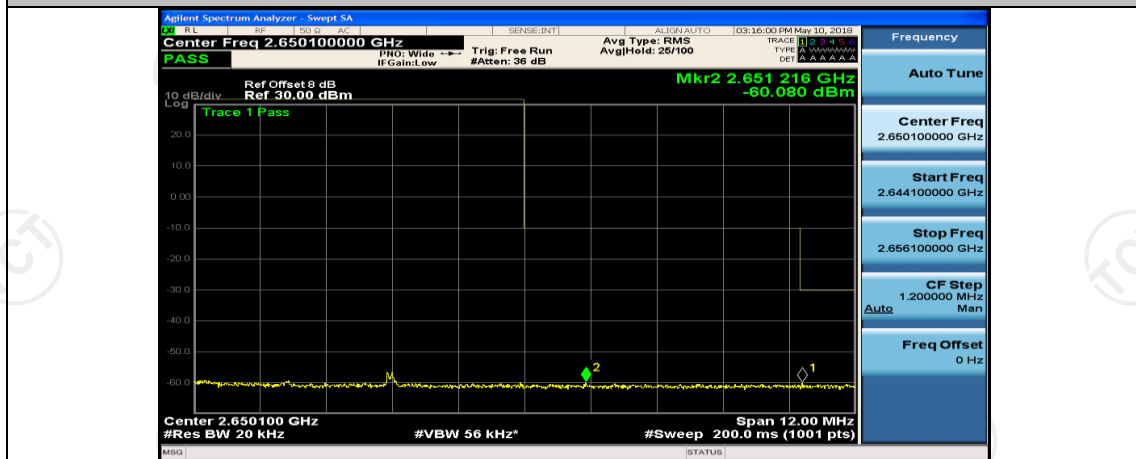

(Channel Bandwidth:20 MHz)_LCH_16QAM_1RB#49

(Channel Bandwidth:20 MHz)_LCH_16QAM_1RB#99

(Channel Bandwidth:20 MHz)_LCH_16QAM_50RB#0

(Channel Bandwidth:20 MHz)_LCH_16QAM_50RB#25

(Channel Bandwidth:20 MHz)_LCH_16QAM_50RB#50

(Channel Bandwidth:20 MHz)_LCH_16QAM_100RB#0

(Channel Bandwidth:20 MHz)_HCH_16QAM_1RB#0

(Channel Bandwidth:20 MHz)_HCH_16QAM_1RB#49

(Channel Bandwidth:20 MHz)_HCH_16QAM_1RB#99

Appendix E: Conducted Spurious Emission