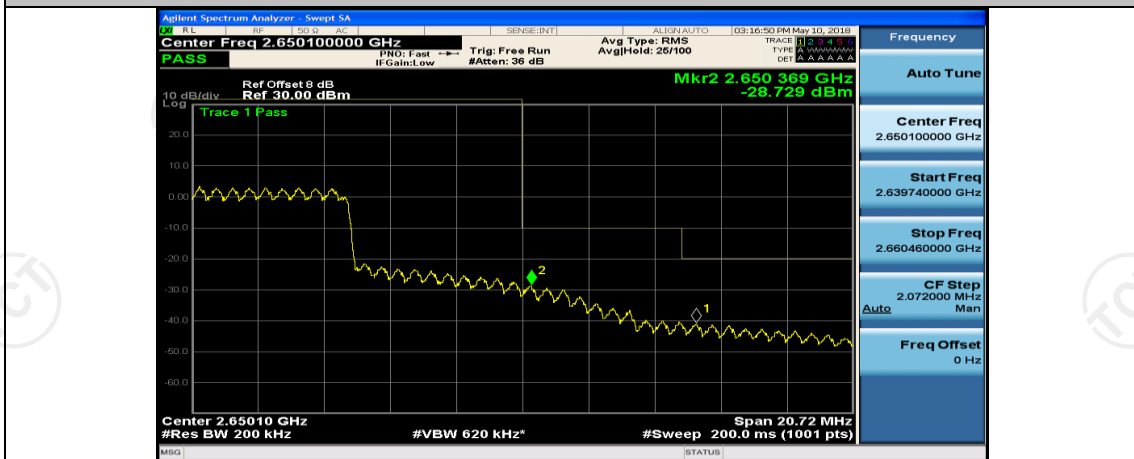

(Channel Bandwidth:20 MHz)_LCH_16QAM_100RB#0

(Channel Bandwidth:20 MHz)_HCH_16QAM_1RB#0

(Channel Bandwidth:20 MHz)_HCH_16QAM_1RB#49

(Channel Bandwidth:20 MHz)_HCH_16QAM_1RB#99

Appendix E: Conducted Spurious Emission