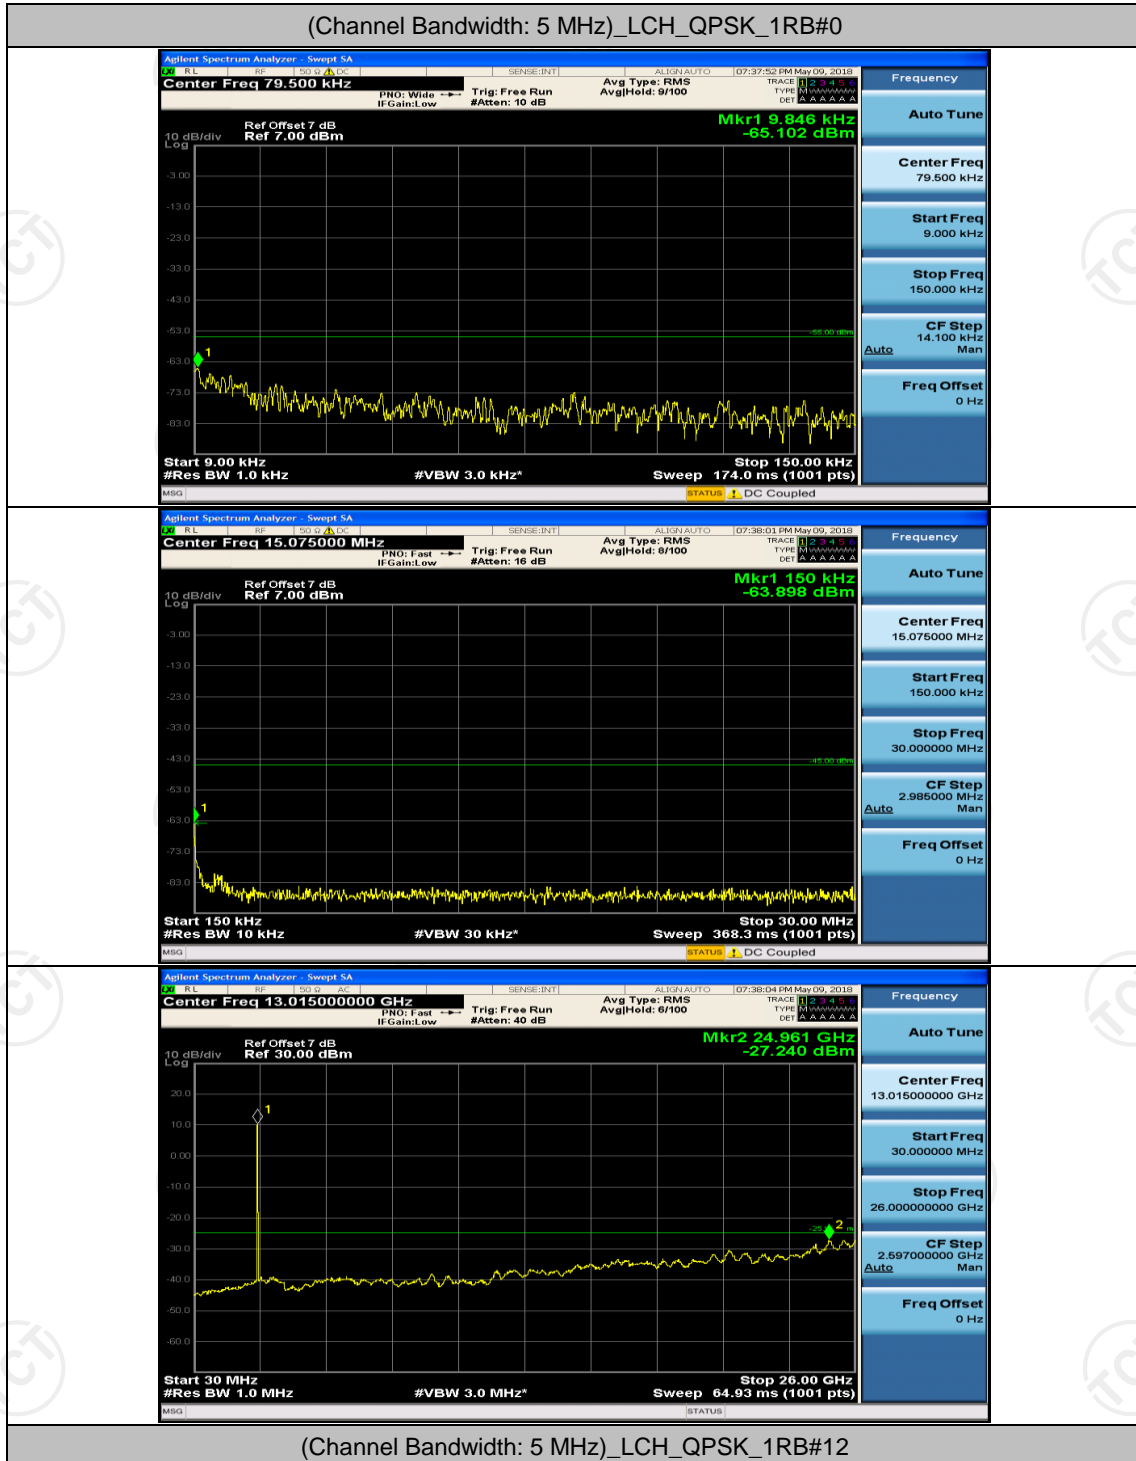

(Channel Bandwidth:20 MHz)_LCH_16QAM_100RB#0

(Channel Bandwidth:20 MHz)_HCH_16QAM_1RB#0

(Channel Bandwidth:20 MHz)_HCH_16QAM_1RB#49

(Channel Bandwidth:20 MHz)_HCH_16QAM_1RB#99

Appendix E: Conducted Spurious Emission

Test Graphs

Channel Bandwidth: 5 MHz

(Channel Bandwidth: 5 MHz)_MCH_QPSK_1RB#0

(Channel Bandwidth: 5 MHz)_HCH_QPSK_1RB#0

(Channel Bandwidth: 5 MHz)_HCH_QPSK_1RB#24

(Channel Bandwidth: 5 MHz)_LCH_16QAM_1RB#0