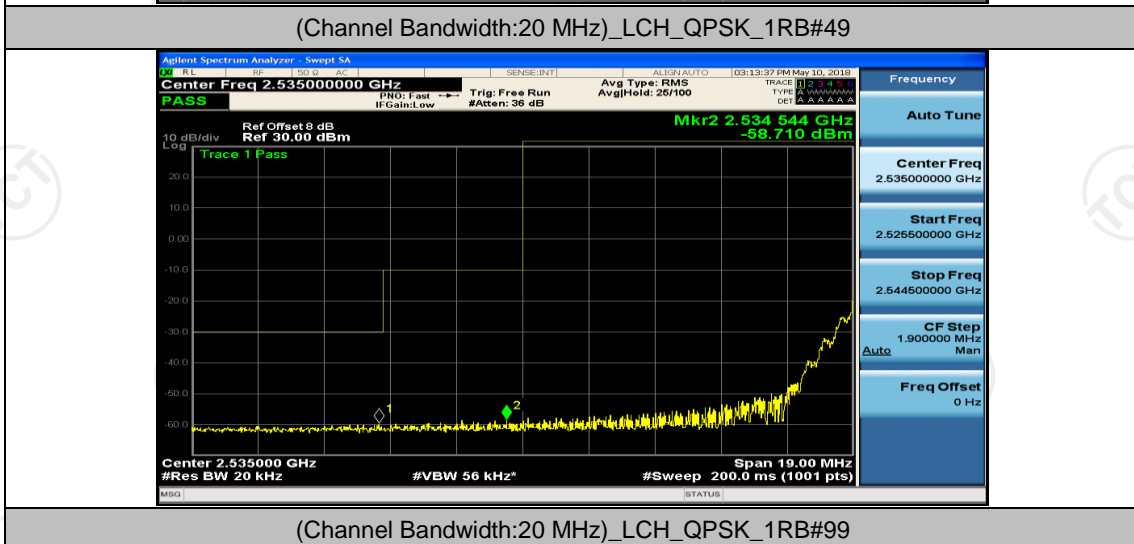

(Channel Bandwidth:15 MHz)_HCH_16QAM_37RB#18

(Channel Bandwidth:15 MHz)_HCH_16QAM_37RB#38

(Channel Bandwidth:15 MHz)_HCH_16QAM_75RB#0

Channel Bandwidth: 20 MHz

(Channel Bandwidth:20 MHz)_LCH_QPSK_50RB#0

(Channel Bandwidth:20 MHz)_LCH_QPSK_50RB#25

(Channel Bandwidth:20 MHz)_LCH_QPSK_50RB#50

(Channel Bandwidth:20 MHz)_LCH_QPSK_100RB#0

(Channel Bandwidth:20 MHz)_HCH_QPSK_1RB#0

(Channel Bandwidth:20 MHz)_HCH_QPSK_1RB#49

(Channel Bandwidth:20 MHz)_HCH_QPSK_1RB#99