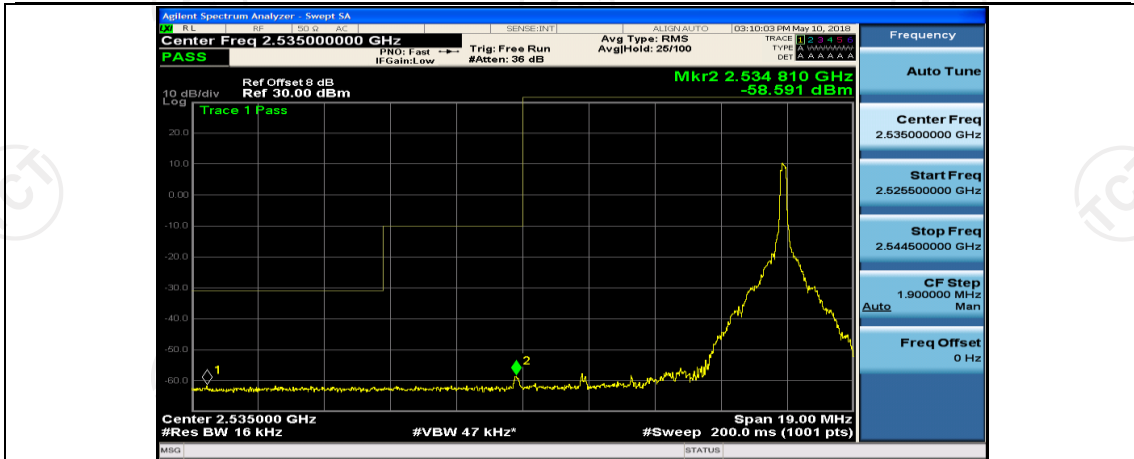

(Channel Bandwidth:15 MHz)_HCH_QPSK_37RB#0

(Channel Bandwidth:15 MHz)_HCH_QPSK_37RB#18

(Channel Bandwidth:15 MHz)_HCH_QPSK_37RB#38

(Channel Bandwidth:15 MHz)_LCH_16QAM_1RB#74

(Channel Bandwidth:15 MHz)_LCH_16QAM_37RB#0