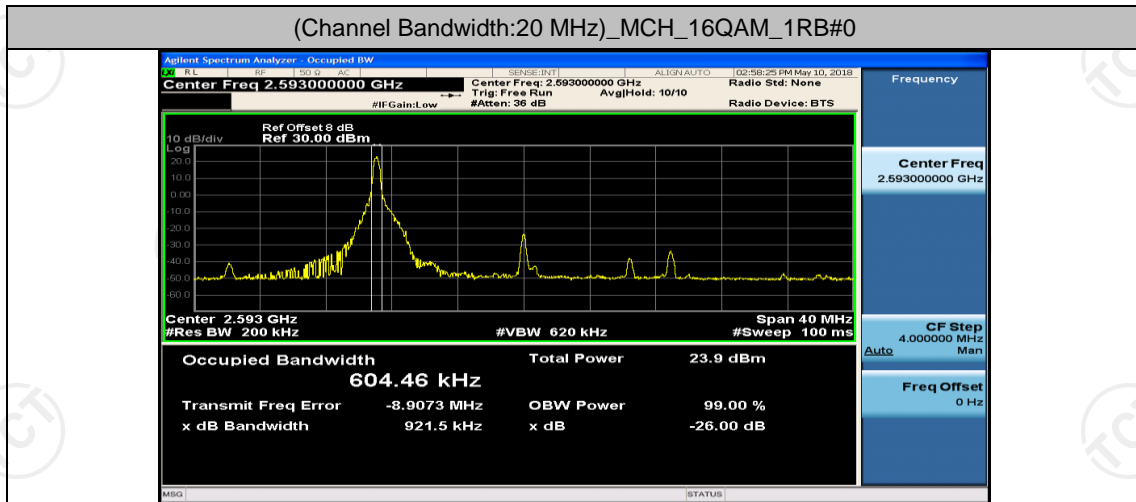

(Channel Bandwidth:20 MHz)_LCH_16QAM_50RB#0

(Channel Bandwidth:20 MHz)_LCH_16QAM_50RB#25

(Channel Bandwidth:20 MHz)_LCH_16QAM_50RB#50

(Channel Bandwidth:20 MHz)_LCH_16QAM_100RB#0

(Channel Bandwidth:20 MHz)_MCH_16QAM_1RB#0

(Channel Bandwidth:20 MHz)_MCH_16QAM_1RB#50

(Channel Bandwidth:20 MHz)_MCH_16QAM_1RB#99

(Channel Bandwidth:20 MHz)_MCH_16QAM_50RB#0

(Channel Bandwidth:20 MHz)_MCH_16QAM_50RB#25

(Channel Bandwidth:20 MHz)_MCH_16QAM_50RB#50