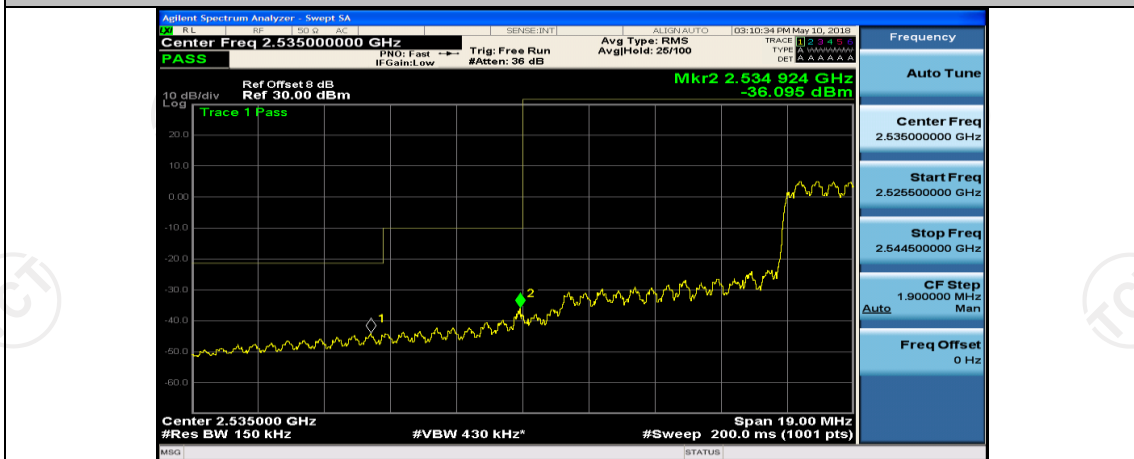

(Channel Bandwidth:15 MHz)_LCH_QPSK_75RB#0