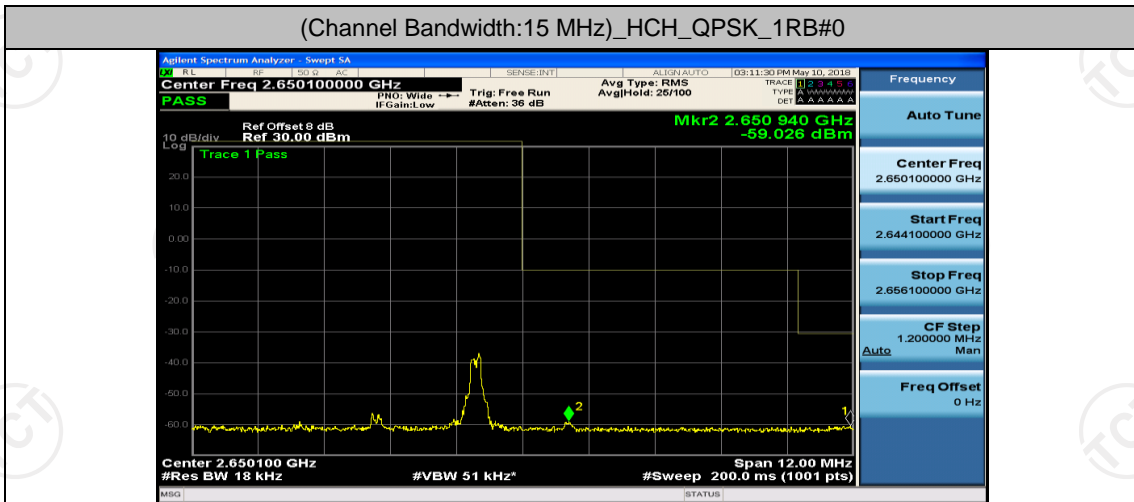

(Channel Bandwidth:15 MHz)_HCH_QPSK_1RB#37