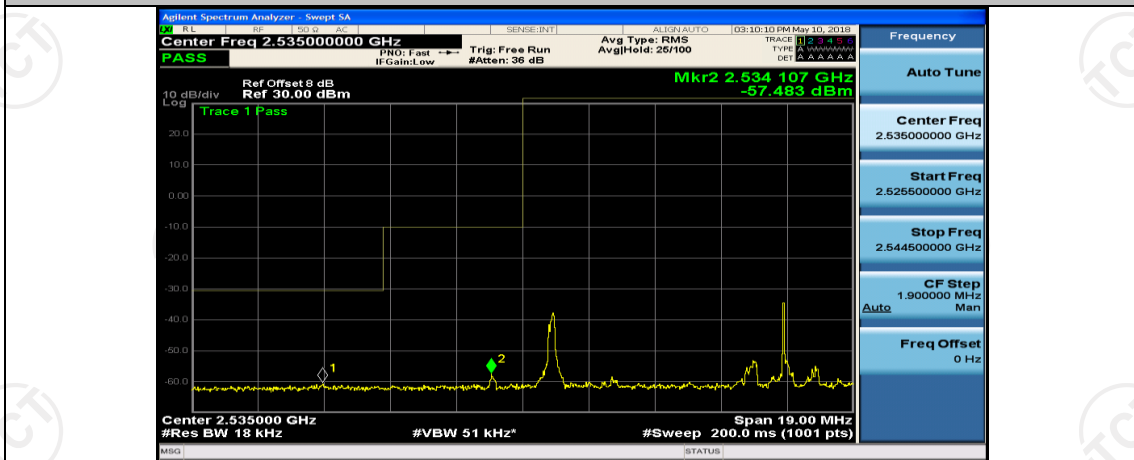

(Channel Bandwidth:15 MHz)_HCH_QPSK_37RB#0

(Channel Bandwidth:15 MHz)_HCH_QPSK_37RB#18

(Channel Bandwidth:15 MHz)_HCH_QPSK_37RB#38

(Channel Bandwidth:15 MHz)_LCH_16QAM_1RB#74

(Channel Bandwidth:15 MHz)_LCH_16QAM_37RB#0