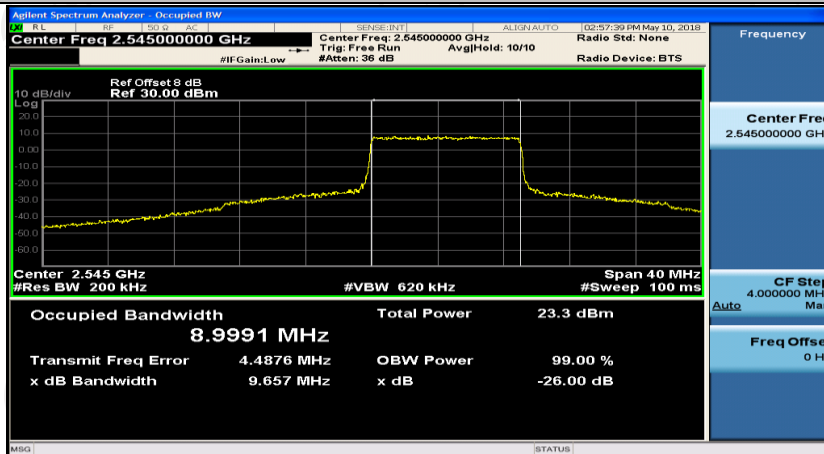

(Channel Bandwidth:20 MHz)_LCH_16QAM_50RB#0

(Channel Bandwidth:20 MHz)_LCH_16QAM_50RB#25

(Channel Bandwidth:20 MHz)_LCH_16QAM_50RB#50

(Channel Bandwidth:20 MHz)_LCH_16QAM_100RB#0

(Channel Bandwidth:20 MHz)_MCH_16QAM_1RB#0