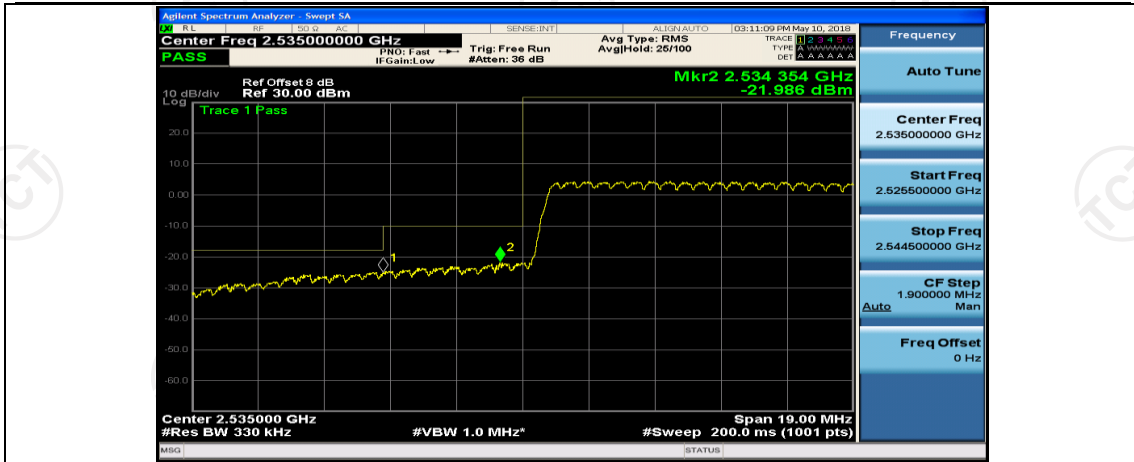

(Channel Bandwidth:15 MHz)_HCH_QPSK_1RB#0