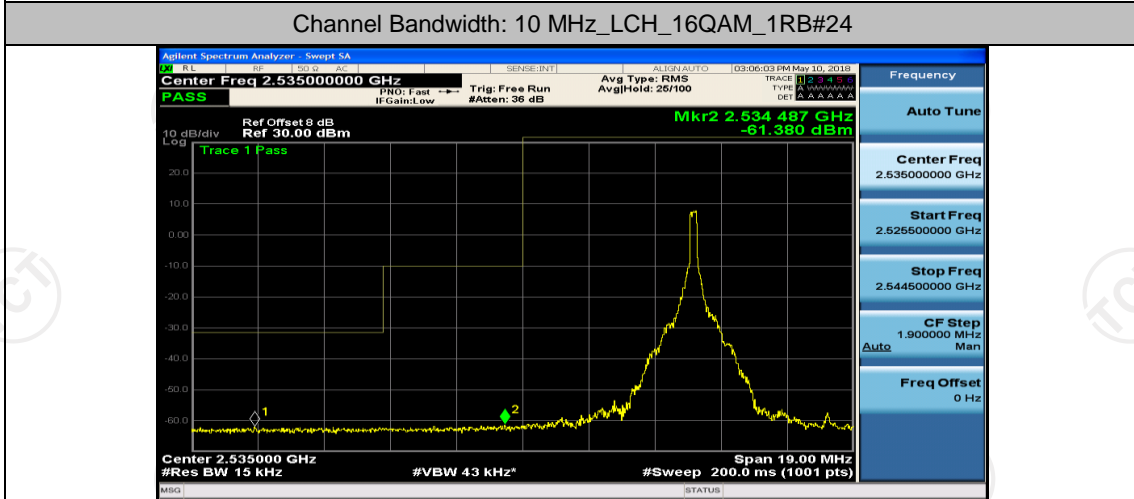

Channel Bandwidth: 10 MHz_LCH_16QAM_1RB#49