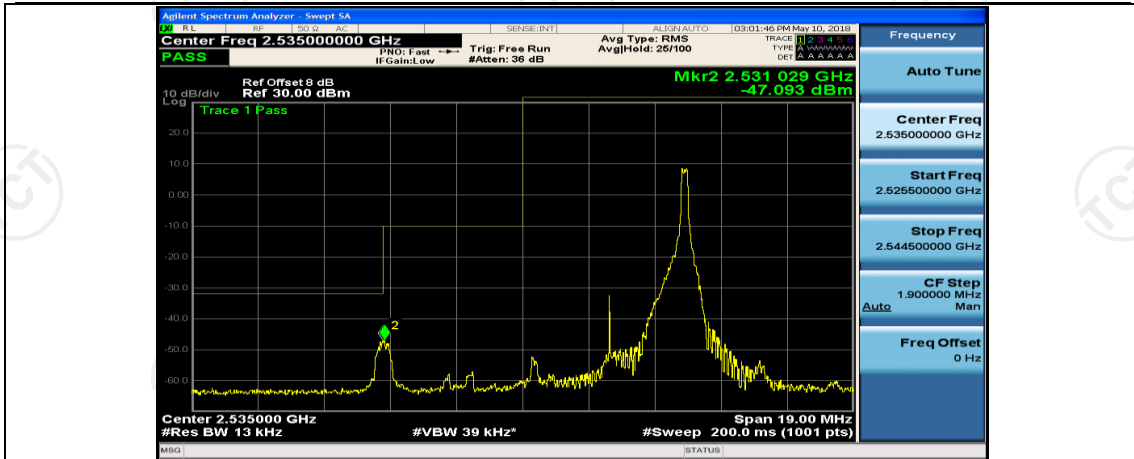

(Channel Bandwidth:20 MHz)_HCH_16QAM_50RB#25

(Channel Bandwidth:20 MHz)_HCH_16QAM_50RB#50

(Channel Bandwidth:20 MHz)_HCH_16QAM_100RB#0

Appendix D: Band Edge

Test Graphs

Channel Bandwidth: 5 MHz

(Channel Bandwidth: 5 MHz)_LCH_QPSK_12RB#0