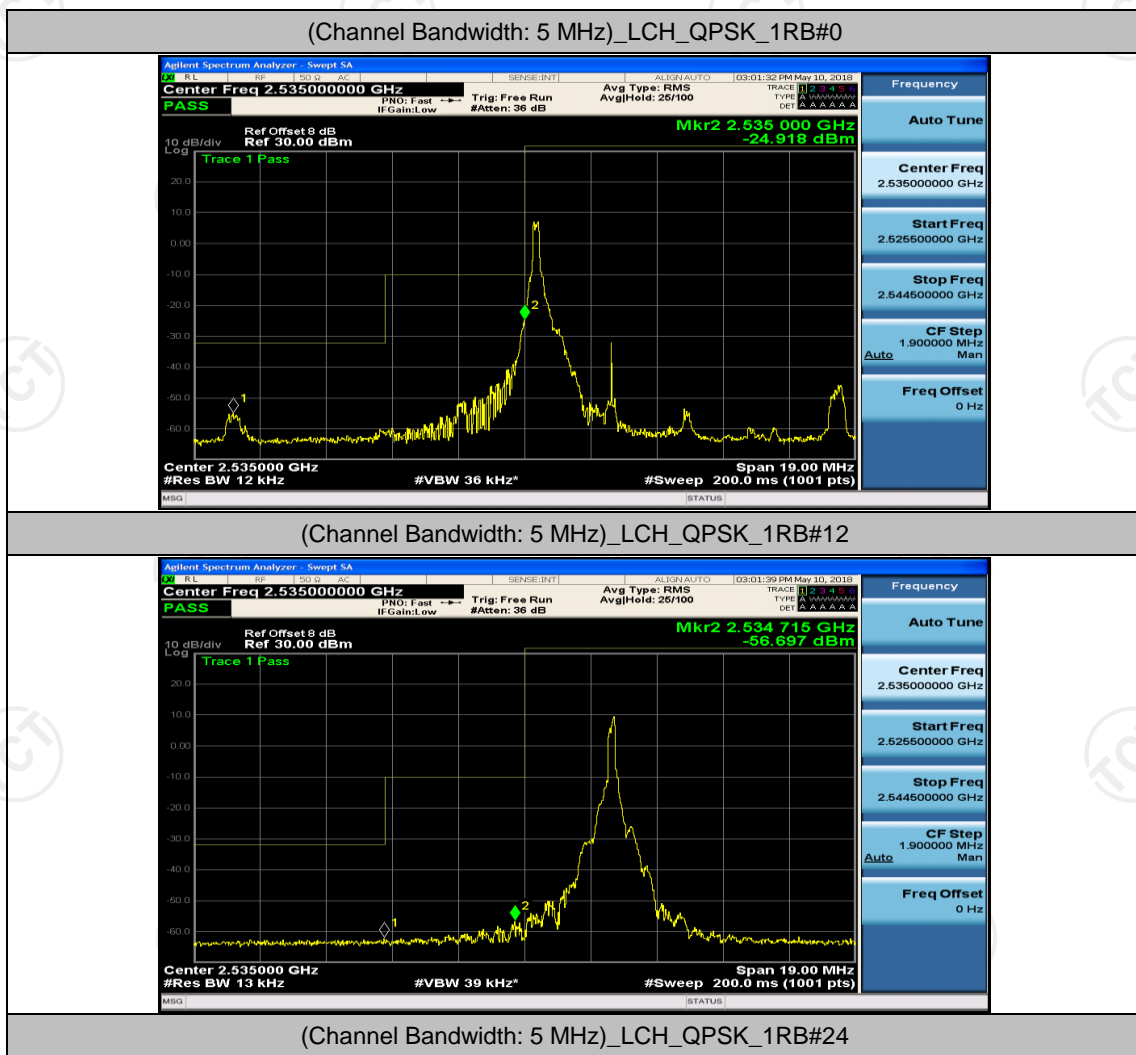

(Channel Bandwidth:20 MHz)_HCH_16QAM_50RB#25

(Channel Bandwidth:20 MHz)_HCH_16QAM_50RB#50

(Channel Bandwidth:20 MHz)_HCH_16QAM_100RB#0

Appendix D: Band Edge

Test Graphs

Channel Bandwidth: 5 MHz

(Channel Bandwidth: 5 MHz)_LCH_QPSK_12RB#0

(Channel Bandwidth: 5 MHz)_LCH_QPSK_12RB#6

(Channel Bandwidth: 5 MHz)_LCH_QPSK_12RB#13

(Channel Bandwidth: 5 MHz)_LCH_QPSK_25RB#0

(Channel Bandwidth: 5 MHz)_HCH_QPSK_1RB#0

(Channel Bandwidth: 5 MHz)_HCH_QPSK_1RB#12