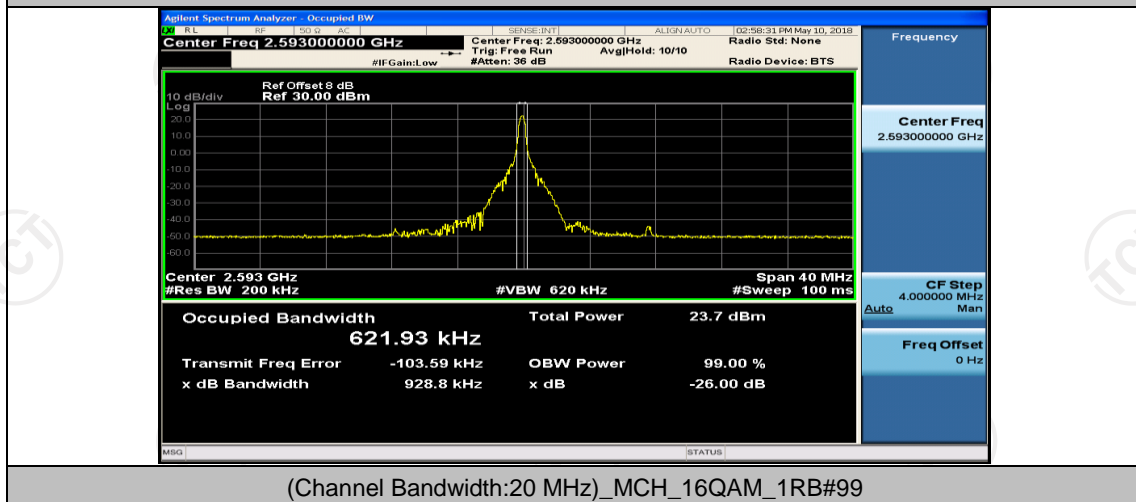

(Channel Bandwidth:20 MHz)_LCH_16QAM_50RB#0

(Channel Bandwidth:20 MHz)_LCH_16QAM_50RB#25

(Channel Bandwidth:20 MHz)_LCH_16QAM_50RB#50

(Channel Bandwidth:20 MHz)_LCH_16QAM_100RB#0

(Channel Bandwidth:20 MHz)_MCH_16QAM_1RB#0

(Channel Bandwidth:20 MHz)_MCH_16QAM_1RB#50

(Channel Bandwidth:20 MHz)_MCH_16QAM_1RB#99

(Channel Bandwidth:20 MHz)_MCH_16QAM_50RB#0

(Channel Bandwidth:20 MHz)_MCH_16QAM_50RB#25

(Channel Bandwidth:20 MHz)_MCH_16QAM_50RB#50