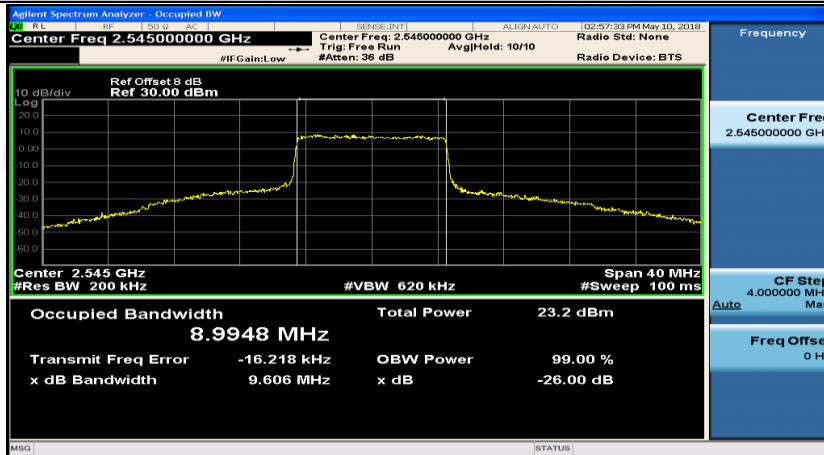

(Channel Bandwidth:20 MHz)_LCH_16QAM_50RB#0

(Channel Bandwidth:20 MHz)_LCH_16QAM_50RB#25

(Channel Bandwidth:20 MHz)_LCH_16QAM_50RB#50

(Channel Bandwidth:20 MHz)_LCH_16QAM_100RB#0

(Channel Bandwidth:20 MHz)_MCH_16QAM_1RB#0

(Channel Bandwidth:20 MHz)_MCH_16QAM_1RB#50

(Channel Bandwidth:20 MHz)_MCH_16QAM_1RB#99

(Channel Bandwidth:20 MHz)_MCH_16QAM_50RB#0

(Channel Bandwidth:20 MHz)_MCH_16QAM_50RB#25

(Channel Bandwidth:20 MHz)_MCH_16QAM_50RB#50