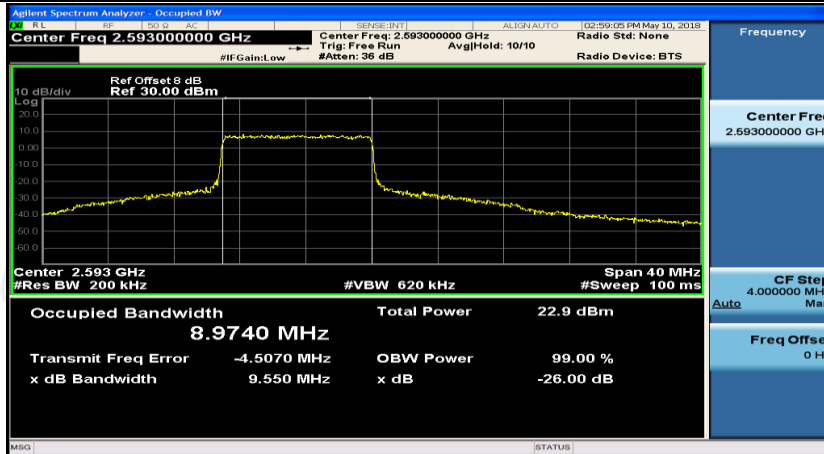

(Channel Bandwidth:20 MHz)_LCH_16QAM_50RB#0

(Channel Bandwidth:20 MHz)_LCH_16QAM_50RB#25

(Channel Bandwidth:20 MHz)_LCH_16QAM_50RB#50

(Channel Bandwidth:20 MHz)_LCH_16QAM_100RB#0

(Channel Bandwidth:20 MHz)_MCH_16QAM_1RB#0

(Channel Bandwidth:20 MHz)_MCH_16QAM_1RB#50

(Channel Bandwidth:20 MHz)_MCH_16QAM_1RB#99

(Channel Bandwidth:20 MHz)_MCH_16QAM_50RB#0

(Channel Bandwidth:20 MHz)_MCH_16QAM_50RB#25

(Channel Bandwidth:20 MHz)_MCH_16QAM_50RB#50