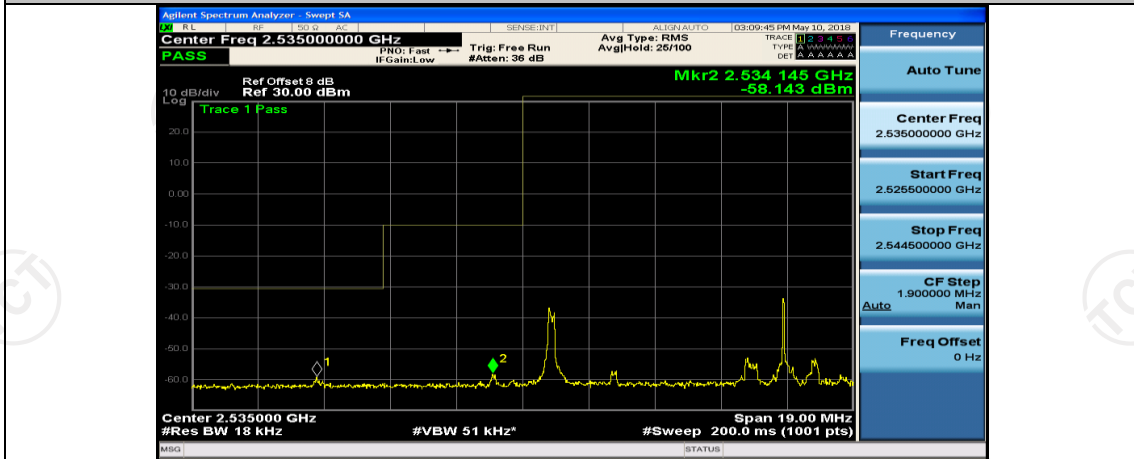

Channel Bandwidth: 15 MHz

(Channel Bandwidth:15 MHz)_LCH_QPSK_1RB#0

(Channel Bandwidth:15 MHz)_LCH_QPSK_1RB#37

(Channel Bandwidth:15 MHz)_LCH_QPSK_1RB#74

(Channel Bandwidth:15 MHz)_LCH_QPSK_37RB#0

(Channel Bandwidth:15 MHz)_LCH_QPSK_37RB#18