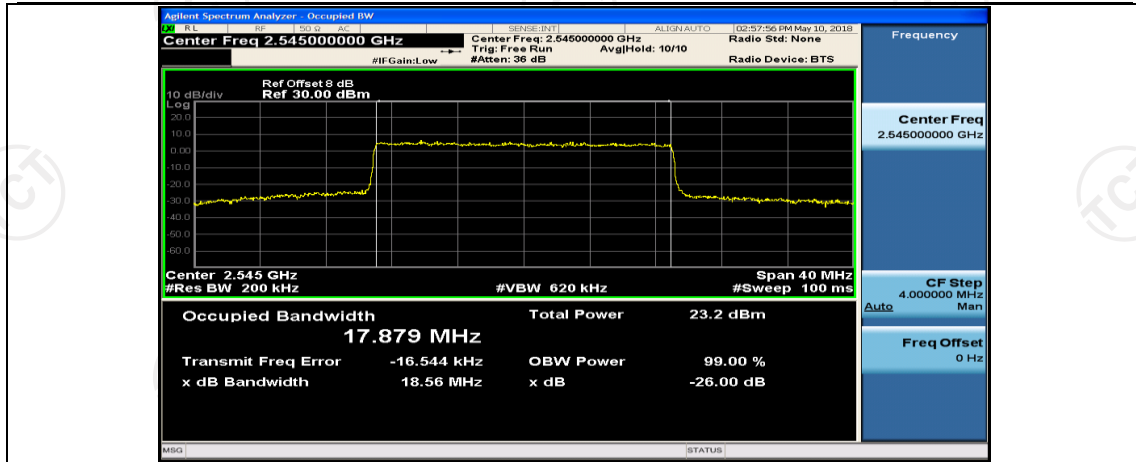

(Channel Bandwidth:20 MHz)_LCH_16QAM_50RB#0

(Channel Bandwidth:20 MHz)_LCH_16QAM_50RB#25

(Channel Bandwidth:20 MHz)_LCH_16QAM_50RB#50

(Channel Bandwidth:20 MHz)_LCH_16QAM_100RB#0

(Channel Bandwidth:20 MHz)_MCH_16QAM_1RB#0

(Channel Bandwidth:20 MHz)_MCH_16QAM_1RB#50

(Channel Bandwidth:20 MHz)_MCH_16QAM_1RB#99

(Channel Bandwidth:20 MHz)_MCH_16QAM_50RB#0

(Channel Bandwidth:20 MHz)_MCH_16QAM_50RB#25

(Channel Bandwidth:20 MHz)_MCH_16QAM_50RB#50