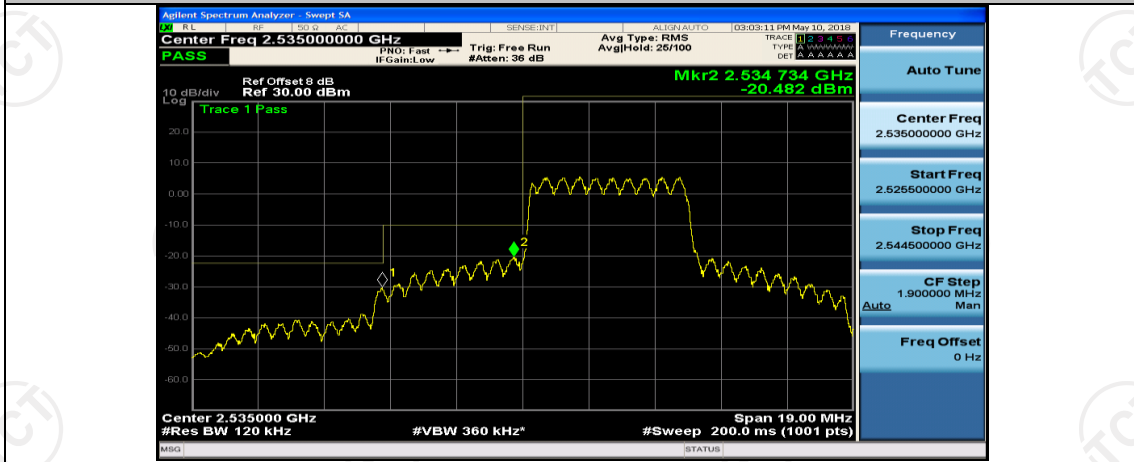

(Channel Bandwidth: 5 MHz)_LCH_QPSK_25RB#0