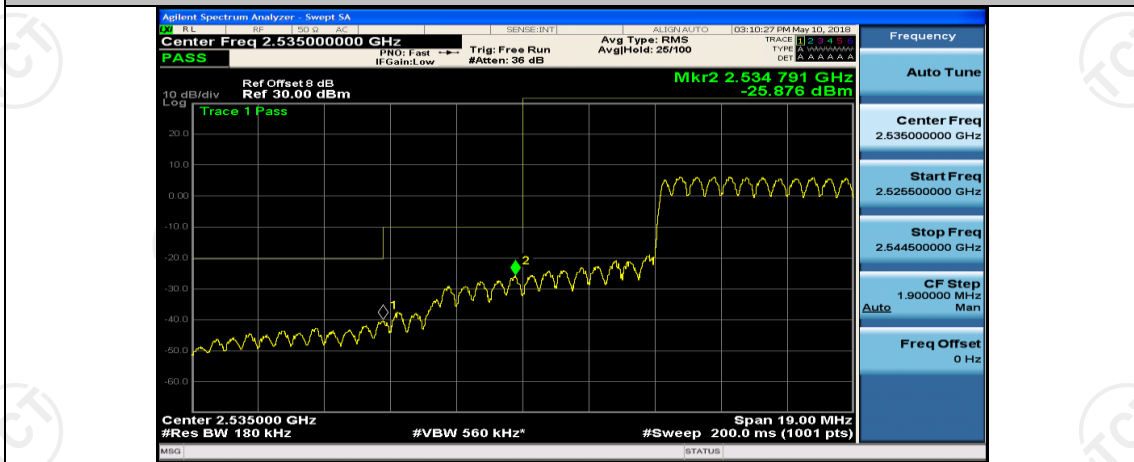

Channel Bandwidth: 15 MHz

(Channel Bandwidth:15 MHz)_LCH_QPSK_1RB#0

(Channel Bandwidth:15 MHz)_LCH_QPSK_1RB#37

(Channel Bandwidth:15 MHz)_LCH_QPSK_1RB#74

(Channel Bandwidth:15 MHz)_LCH_QPSK_37RB#0

(Channel Bandwidth:15 MHz)_LCH_QPSK_37RB#18