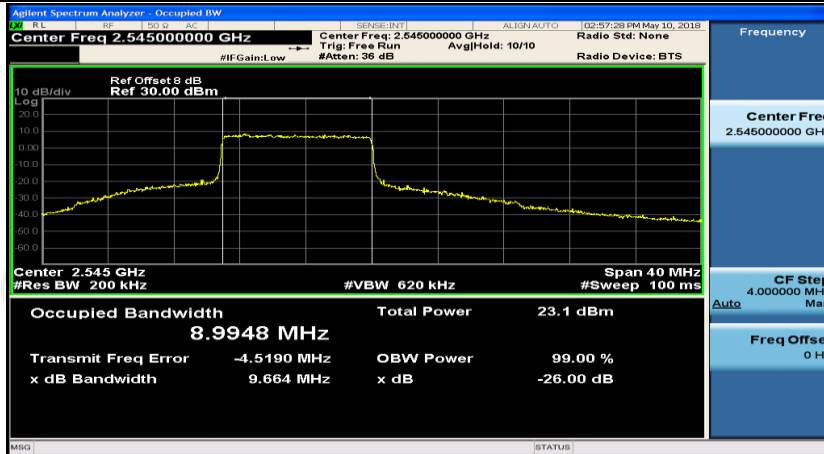

(Channel Bandwidth:20 MHz)_LCH_16QAM_50RB#0

(Channel Bandwidth:20 MHz)_LCH_16QAM_50RB#25

(Channel Bandwidth:20 MHz)_LCH_16QAM_50RB#50

(Channel Bandwidth:20 MHz)_LCH_16QAM_100RB#0

(Channel Bandwidth:20 MHz)_MCH_16QAM_1RB#0

(Channel Bandwidth:20 MHz)_MCH_16QAM_1RB#50

(Channel Bandwidth:20 MHz)_MCH_16QAM_1RB#99

(Channel Bandwidth:20 MHz)_MCH_16QAM_50RB#0

(Channel Bandwidth:20 MHz)_MCH_16QAM_50RB#25

(Channel Bandwidth:20 MHz)_MCH_16QAM_50RB#50