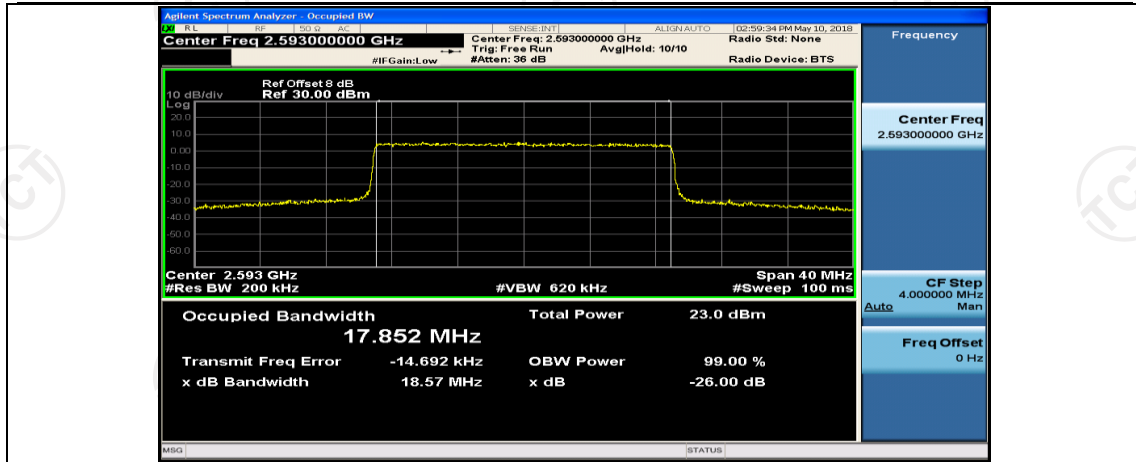

(Channel Bandwidth:20 MHz)_MCH_16QAM_1RB#50

(Channel Bandwidth:20 MHz)_MCH_16QAM_1RB#99

(Channel Bandwidth:20 MHz)_MCH_16QAM_50RB#0

(Channel Bandwidth:20 MHz)_MCH_16QAM_50RB#25

(Channel Bandwidth:20 MHz)_MCH_16QAM_50RB#50

(Channel Bandwidth:20 MHz)_MCH_16QAM_100RB#0

(Channel Bandwidth:20 MHz)_HCH_16QAM_1RB#0

(Channel Bandwidth:20 MHz)_HCH_16QAM_1RB#50

(Channel Bandwidth:20 MHz)_HCH_16QAM_1RB#99

(Channel Bandwidth:20 MHz)_HCH_16QAM_50RB#0