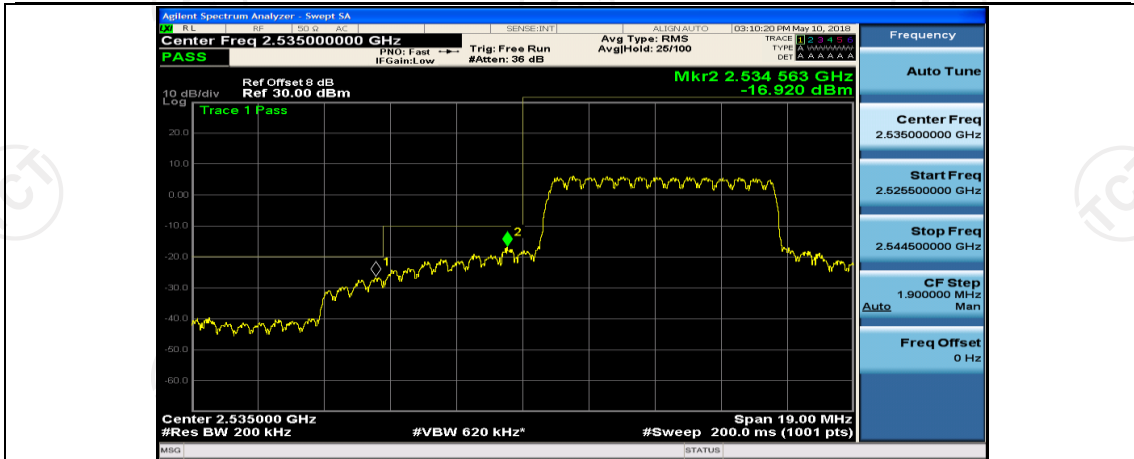

Channel Bandwidth: 15 MHz

(Channel Bandwidth:15 MHz)_LCH_QPSK_1RB#0

(Channel Bandwidth:15 MHz)_LCH_QPSK_1RB#37

(Channel Bandwidth:15 MHz)_LCH_QPSK_1RB#74

(Channel Bandwidth:15 MHz)_LCH_QPSK_37RB#0

(Channel Bandwidth:15 MHz)_LCH_QPSK_37RB#18