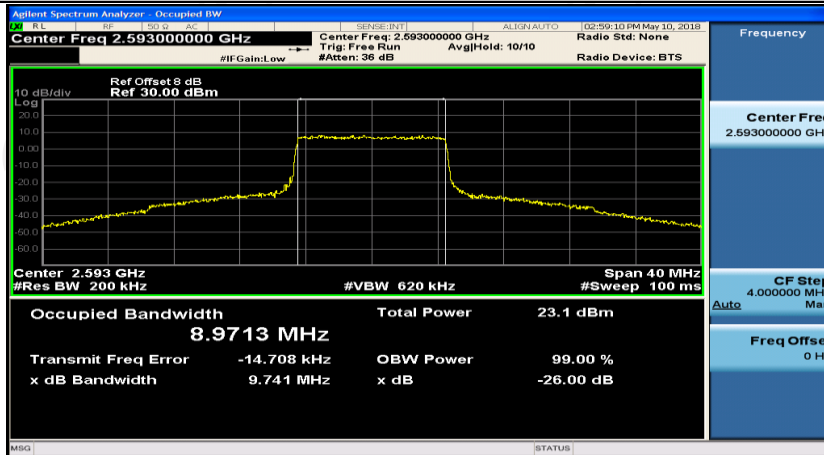

(Channel Bandwidth:20 MHz)_MCH_16QAM_1RB#50

(Channel Bandwidth:20 MHz)_MCH_16QAM_1RB#99

(Channel Bandwidth:20 MHz)_MCH_16QAM_50RB#0

(Channel Bandwidth:20 MHz)_MCH_16QAM_50RB#25

(Channel Bandwidth:20 MHz)_MCH_16QAM_50RB#50

(Channel Bandwidth:20 MHz)_MCH_16QAM_100RB#0

(Channel Bandwidth:20 MHz)_HCH_16QAM_1RB#0

(Channel Bandwidth:20 MHz)_HCH_16QAM_1RB#50

(Channel Bandwidth:20 MHz)_HCH_16QAM_1RB#99

(Channel Bandwidth:20 MHz)_HCH_16QAM_50RB#0