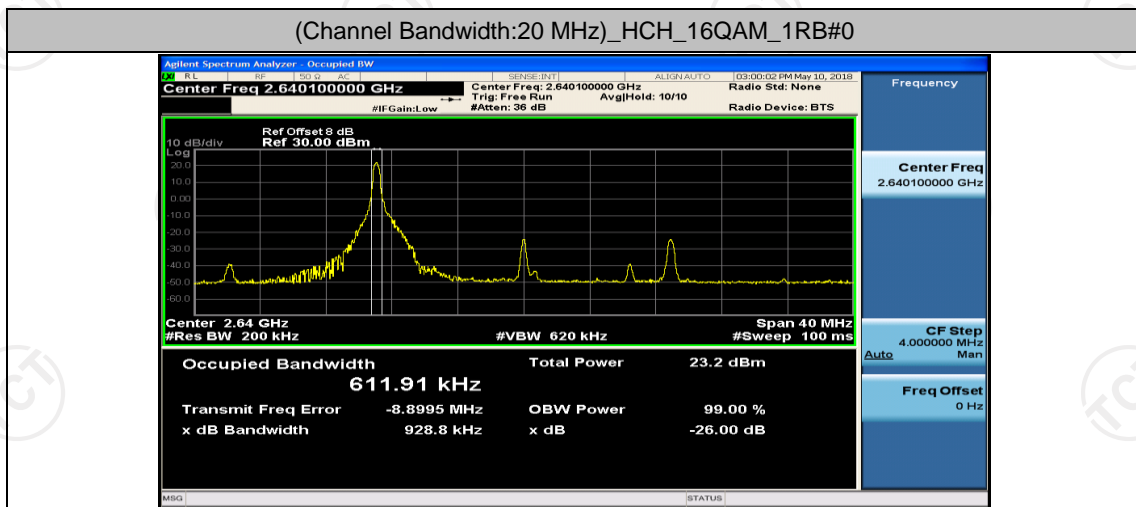

(Channel Bandwidth:20 MHz)_MCH_16QAM_1RB#50

(Channel Bandwidth:20 MHz)_MCH_16QAM_1RB#99

(Channel Bandwidth:20 MHz)_MCH_16QAM_50RB#0

(Channel Bandwidth:20 MHz)_MCH_16QAM_50RB#25

(Channel Bandwidth:20 MHz)_MCH_16QAM_50RB#50

(Channel Bandwidth:20 MHz)_MCH_16QAM_100RB#0

(Channel Bandwidth:20 MHz)_HCH_16QAM_1RB#0

(Channel Bandwidth:20 MHz)_HCH_16QAM_1RB#50

(Channel Bandwidth:20 MHz)_HCH_16QAM_1RB#99

(Channel Bandwidth:20 MHz)_HCH_16QAM_50RB#0