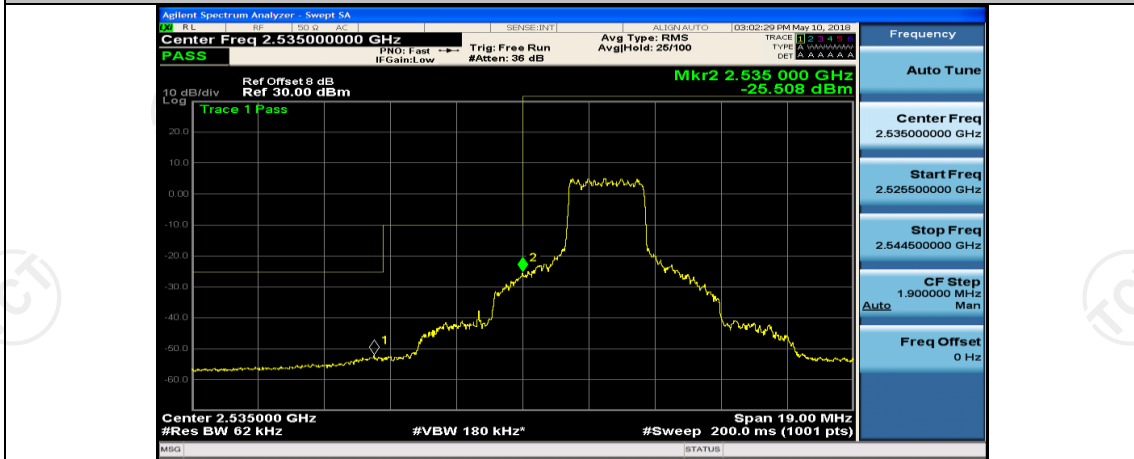

(Channel Bandwidth: 5 MHz)_LCH_QPSK_12RB#6