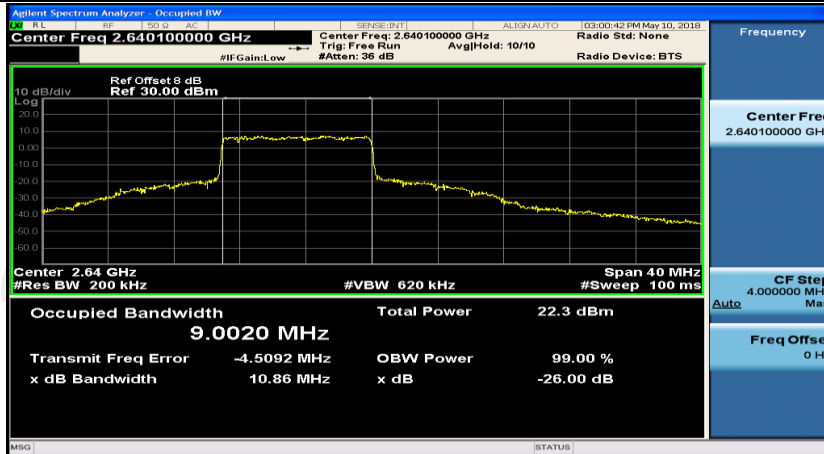

(Channel Bandwidth:20 MHz)_MCH_16QAM_100RB#0

(Channel Bandwidth:20 MHz)_HCH_16QAM_1RB#0

(Channel Bandwidth:20 MHz)_HCH_16QAM_1RB#50

(Channel Bandwidth:20 MHz)_HCH_16QAM_1RB#99

(Channel Bandwidth:20 MHz)_HCH_16QAM_50RB#0