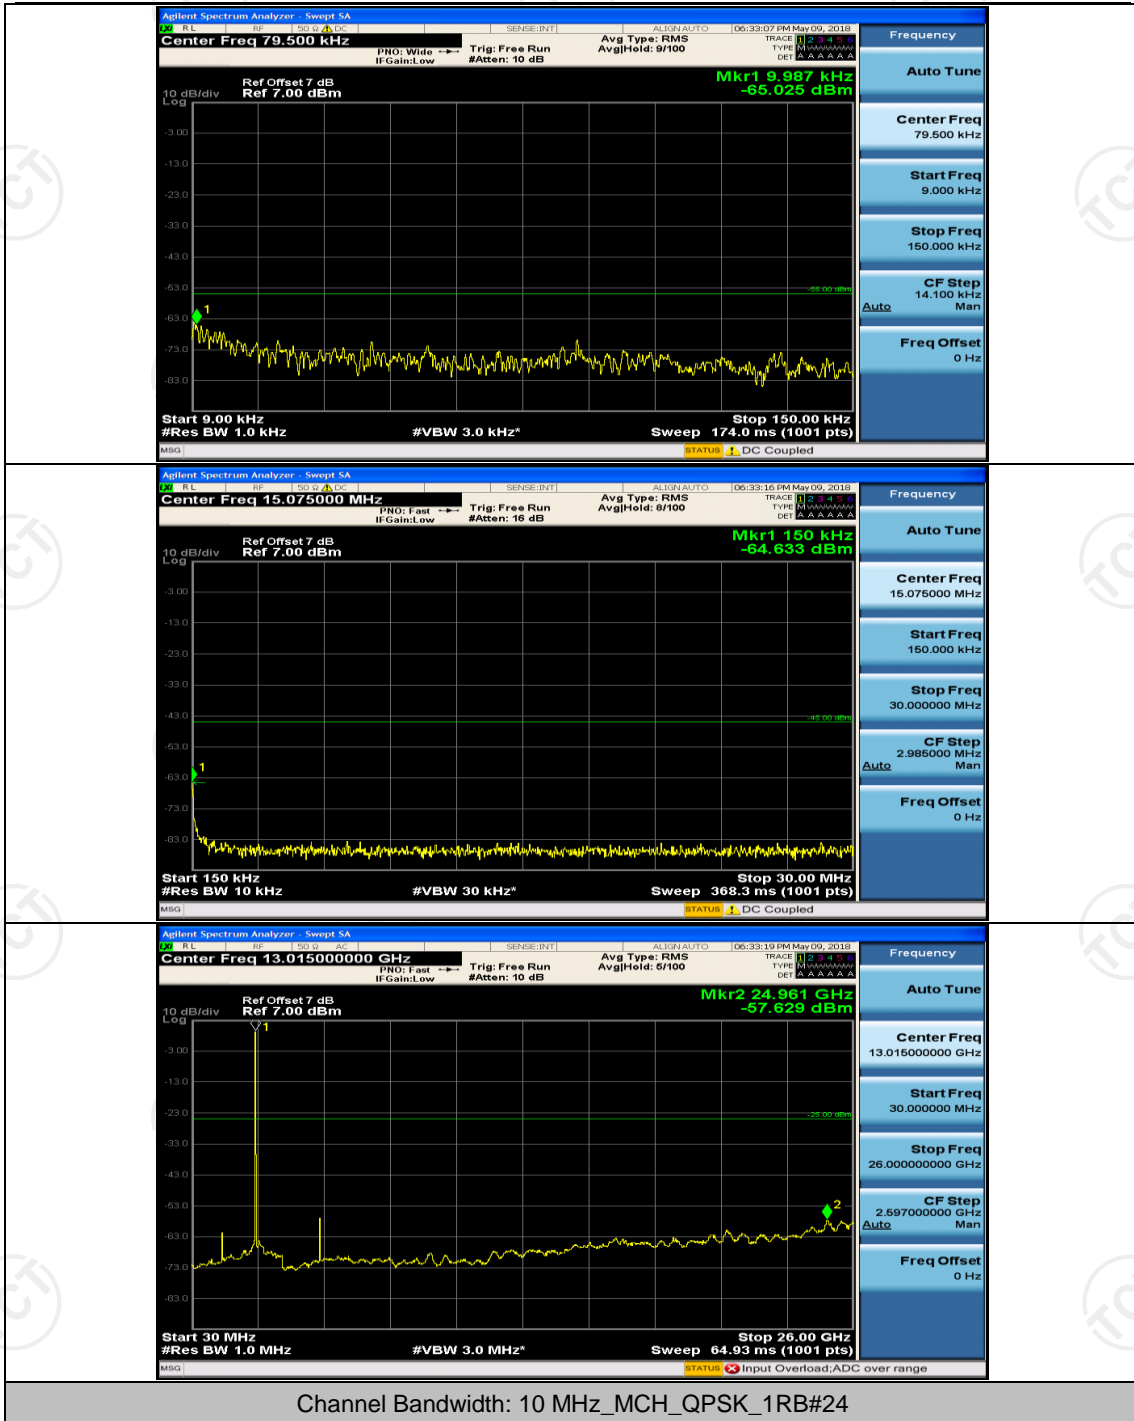

Channel Bandwidth: 10 MHz

Channel Bandwidth: 10 MHz_MCH_QPSK_1RB#0

Channel Bandwidth: 10 MHz_HCH_QPSK_1RB#0

Channel Bandwidth: 10 MHz_LCH_16QAM_1RB#0

Channel Bandwidth: 10 MHz_MCH_16QAM_1RB#0

Channel Bandwidth: 10 MHz_HCH_16QAM_1RB#0

Channel Bandwidth: 15 MHz

(Channel Bandwidth:15 MHz)_MCH_QPSK_1RB#0

(Channel Bandwidth:15 MHz)_HCH_QPSK_1RB#0

(Channel Bandwidth: 15 MHz) LCH_16QAM_1RB#0