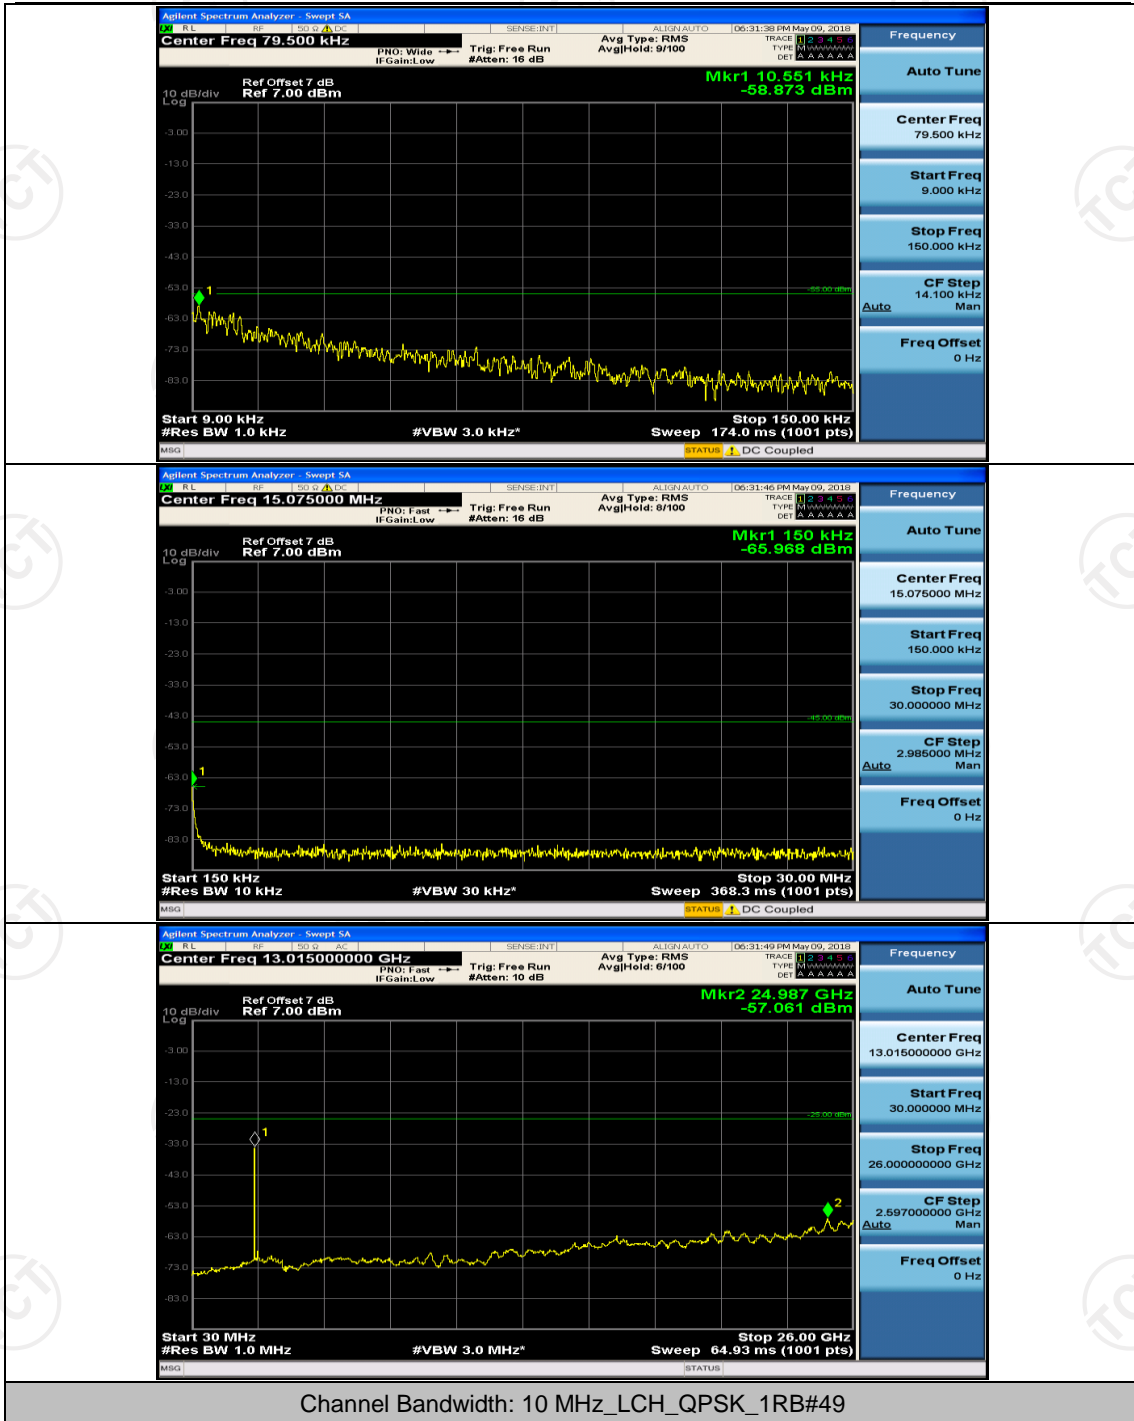

Channel Bandwidth: 10 MHz

Channel Bandwidth: 10 MHz_MCH_QPSK_1RB#0

Channel Bandwidth: 10 MHz_HCH_QPSK_1RB#0

Channel Bandwidth: 10 MHz_LCH_16QAM_1RB#0

Channel Bandwidth: 10 MHz_MCH_16QAM_1RB#0

Channel Bandwidth: 10 MHz_HCH_16QAM_1RB#0

Channel Bandwidth: 15 MHz

(Channel Bandwidth:15 MHz)_MCH_QPSK_1RB#0

(Channel Bandwidth:15 MHz)_HCH_QPSK_1RB#0

(Channel Bandwidth: 15 MHz) LCH_16QAM_1RB#0