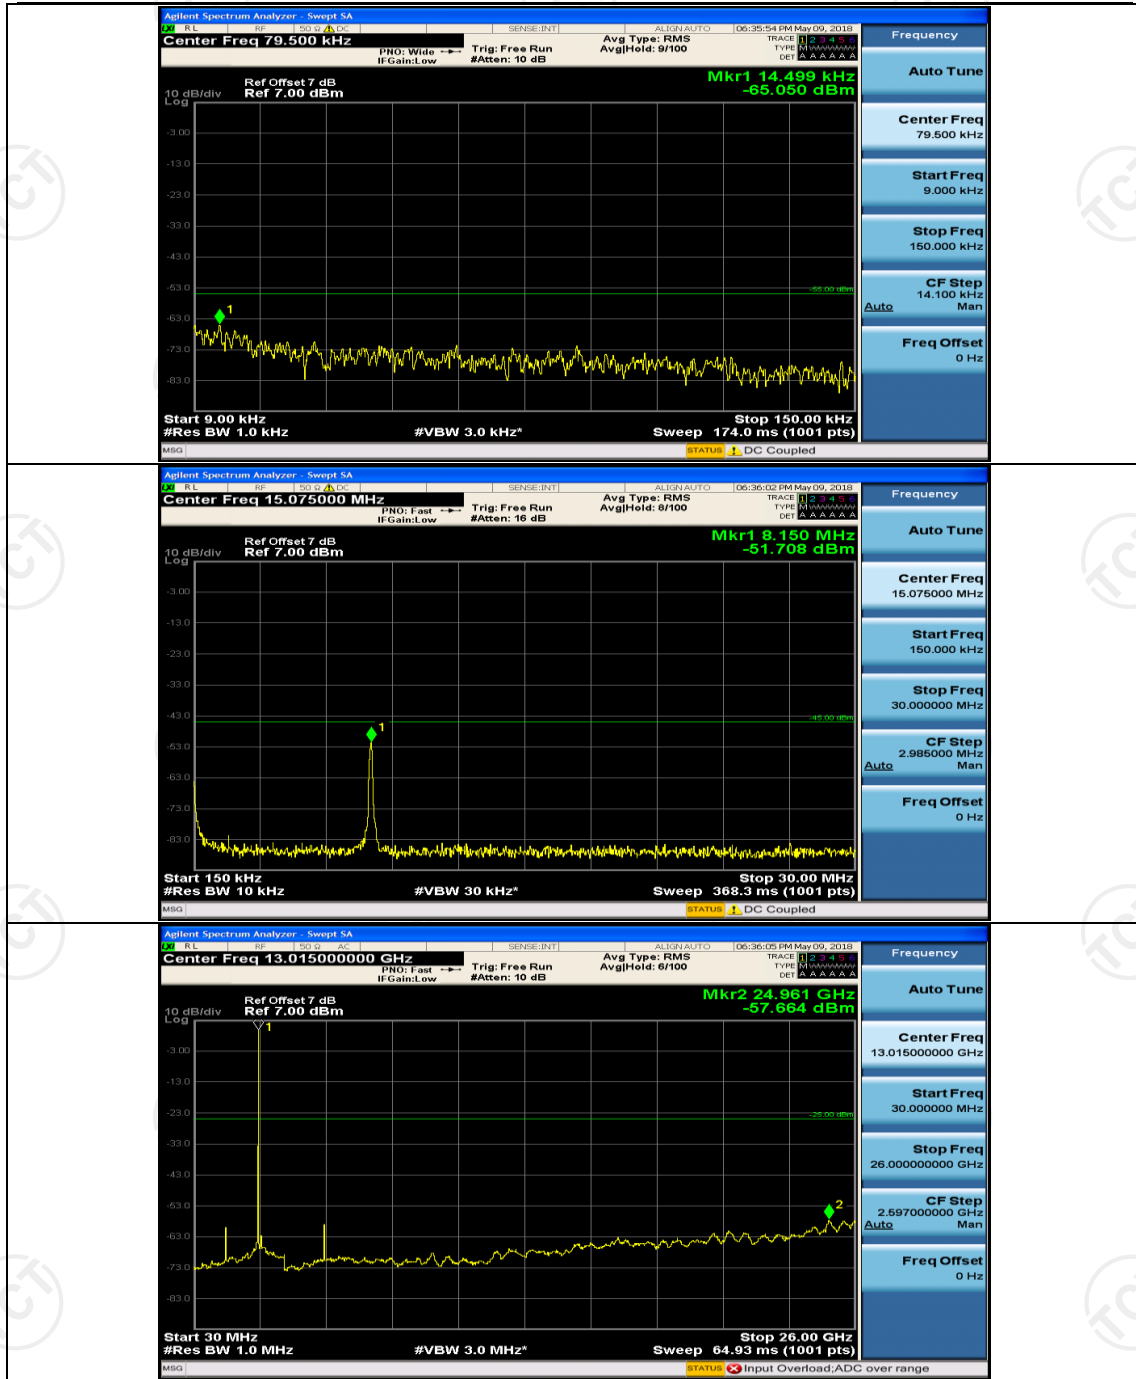

Channel Bandwidth: 10 MHz

Channel Bandwidth: 10 MHz_MCH_QPSK_1RB#0

Channel Bandwidth: 10 MHz_HCH_QPSK_1RB#0

Channel Bandwidth: 10 MHz_LCH_16QAM_1RB#0

Channel Bandwidth: 10 MHz_MCH_16QAM_1RB#0

Channel Bandwidth: 10 MHz_HCH_16QAM_1RB#0

Channel Bandwidth: 15 MHz

(Channel Bandwidth:15 MHz)_MCH_QPSK_1RB#0

(Channel Bandwidth:15 MHz)_HCH_QPSK_1RB#0

(Channel Bandwidth: 15 MHz) LCH_16QAM_1RB#0