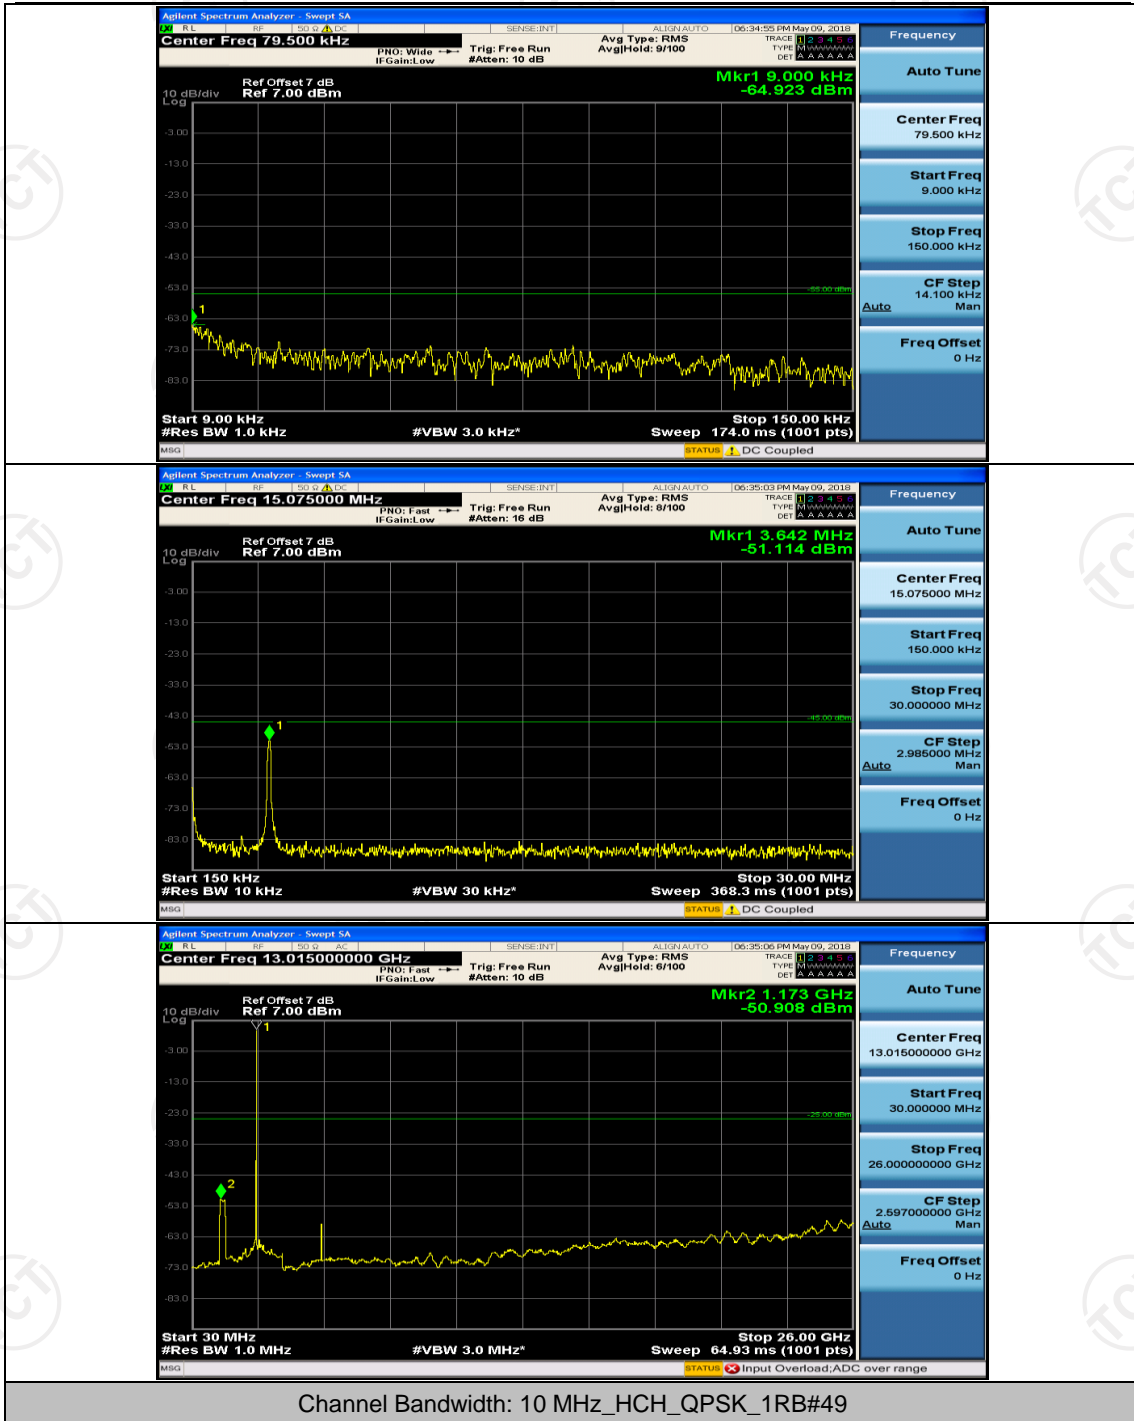

Channel Bandwidth: 10 MHz

Channel Bandwidth: 10 MHz_MCH_QPSK_1RB#0

Channel Bandwidth: 10 MHz_HCH_QPSK_1RB#0

Channel Bandwidth: 10 MHz_LCH_16QAM_1RB#0

Channel Bandwidth: 10 MHz_MCH_16QAM_1RB#0

Channel Bandwidth: 10 MHz_HCH_16QAM_1RB#0

Channel Bandwidth: 15 MHz

(Channel Bandwidth:15 MHz)_MCH_QPSK_1RB#0

(Channel Bandwidth:15 MHz)_HCH_QPSK_1RB#0

(Channel Bandwidth: 15 MHz) LCH_16QAM_1RB#0