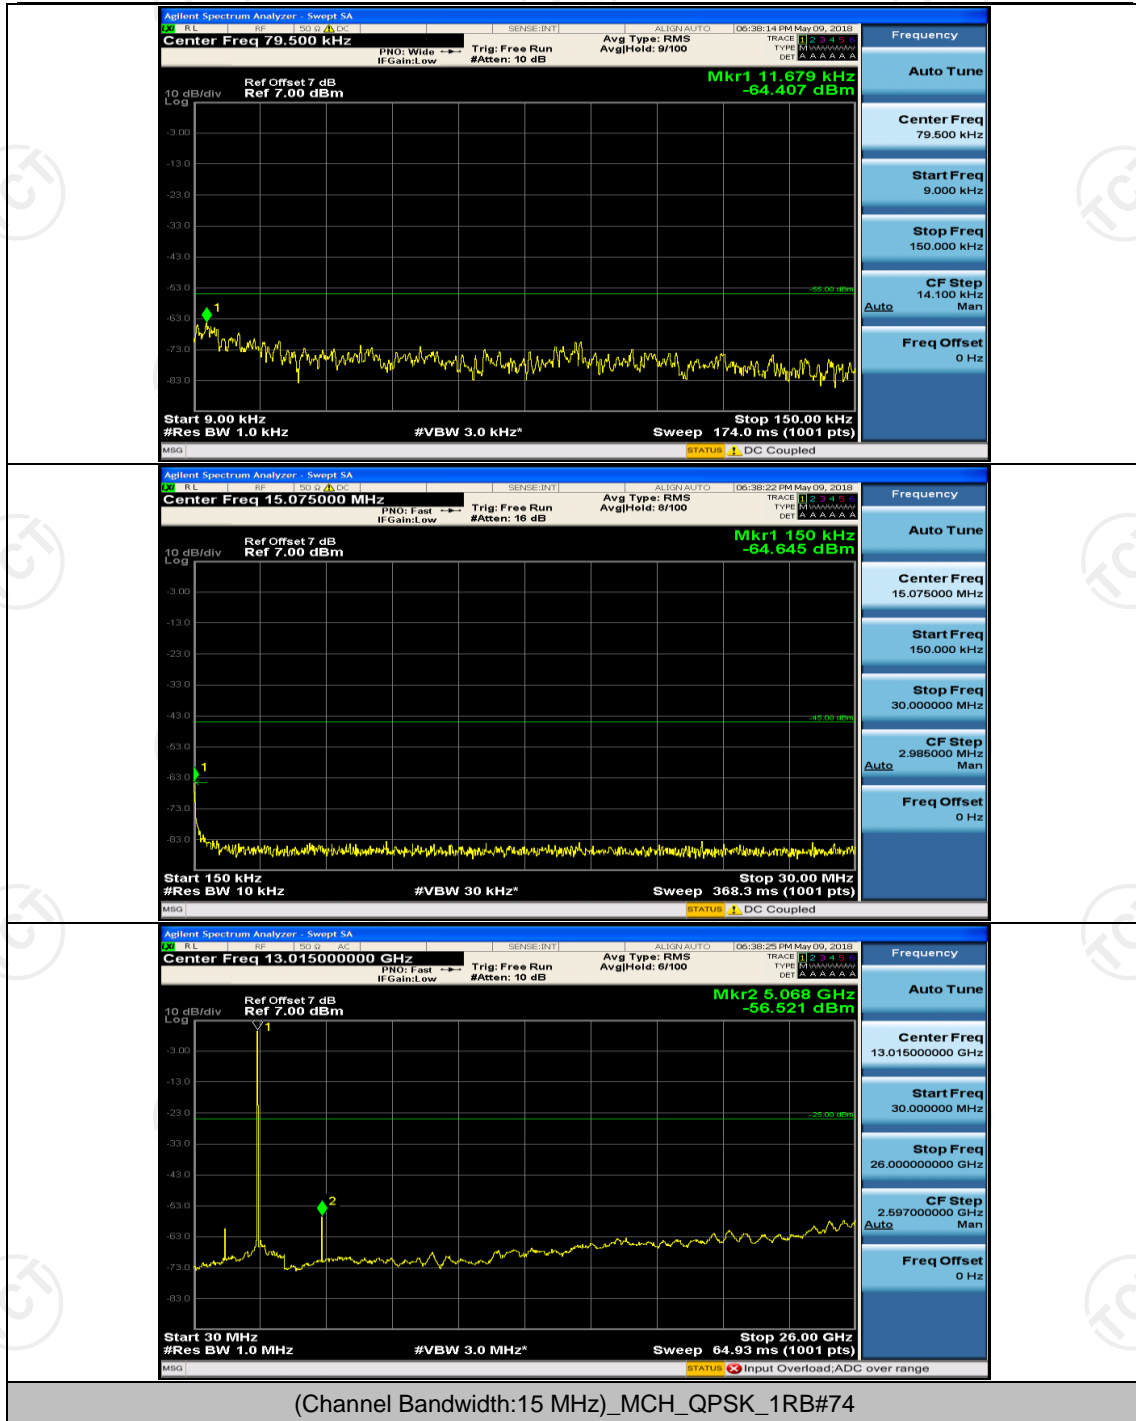

Channel Bandwidth: 10 MHz

Channel Bandwidth: 10 MHz_MCH_QPSK_1RB#0

Channel Bandwidth: 10 MHz_HCH_QPSK_1RB#0

Channel Bandwidth: 10 MHz_LCH_16QAM_1RB#0

Channel Bandwidth: 10 MHz_MCH_16QAM_1RB#0

Channel Bandwidth: 10 MHz_HCH_16QAM_1RB#0

Channel Bandwidth: 15 MHz

(Channel Bandwidth:15 MHz)_MCH_QPSK_1RB#0

(Channel Bandwidth:15 MHz)_HCH_QPSK_1RB#0

(Channel Bandwidth: 15 MHz) LCH_16QAM_1RB#0