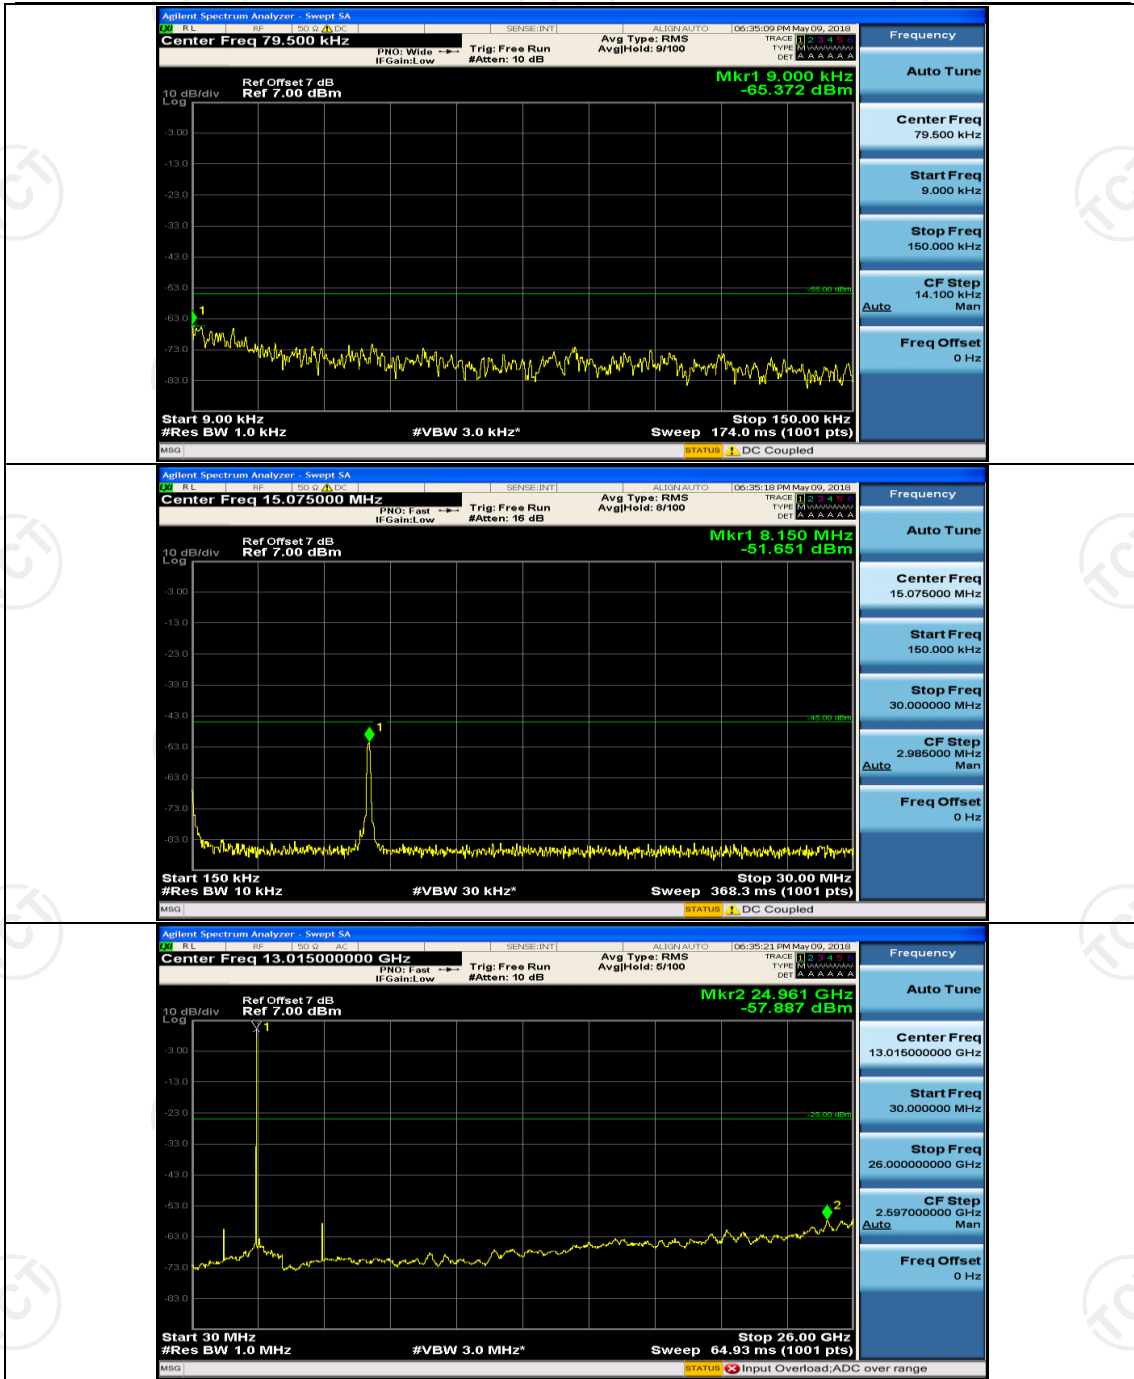

Channel Bandwidth: 10 MHz

Channel Bandwidth: 10 MHz_MCH_QPSK_1RB#0

Channel Bandwidth: 10 MHz_HCH_QPSK_1RB#0

Channel Bandwidth: 10 MHz_LCH_16QAM_1RB#0

Channel Bandwidth: 10 MHz_MCH_16QAM_1RB#0

Channel Bandwidth: 10 MHz_HCH_16QAM_1RB#0

Channel Bandwidth: 15 MHz

(Channel Bandwidth:15 MHz)_MCH_QPSK_1RB#0

(Channel Bandwidth:15 MHz)_HCH_QPSK_1RB#0

(Channel Bandwidth: 15 MHz) LCH_16QAM_1RB#0