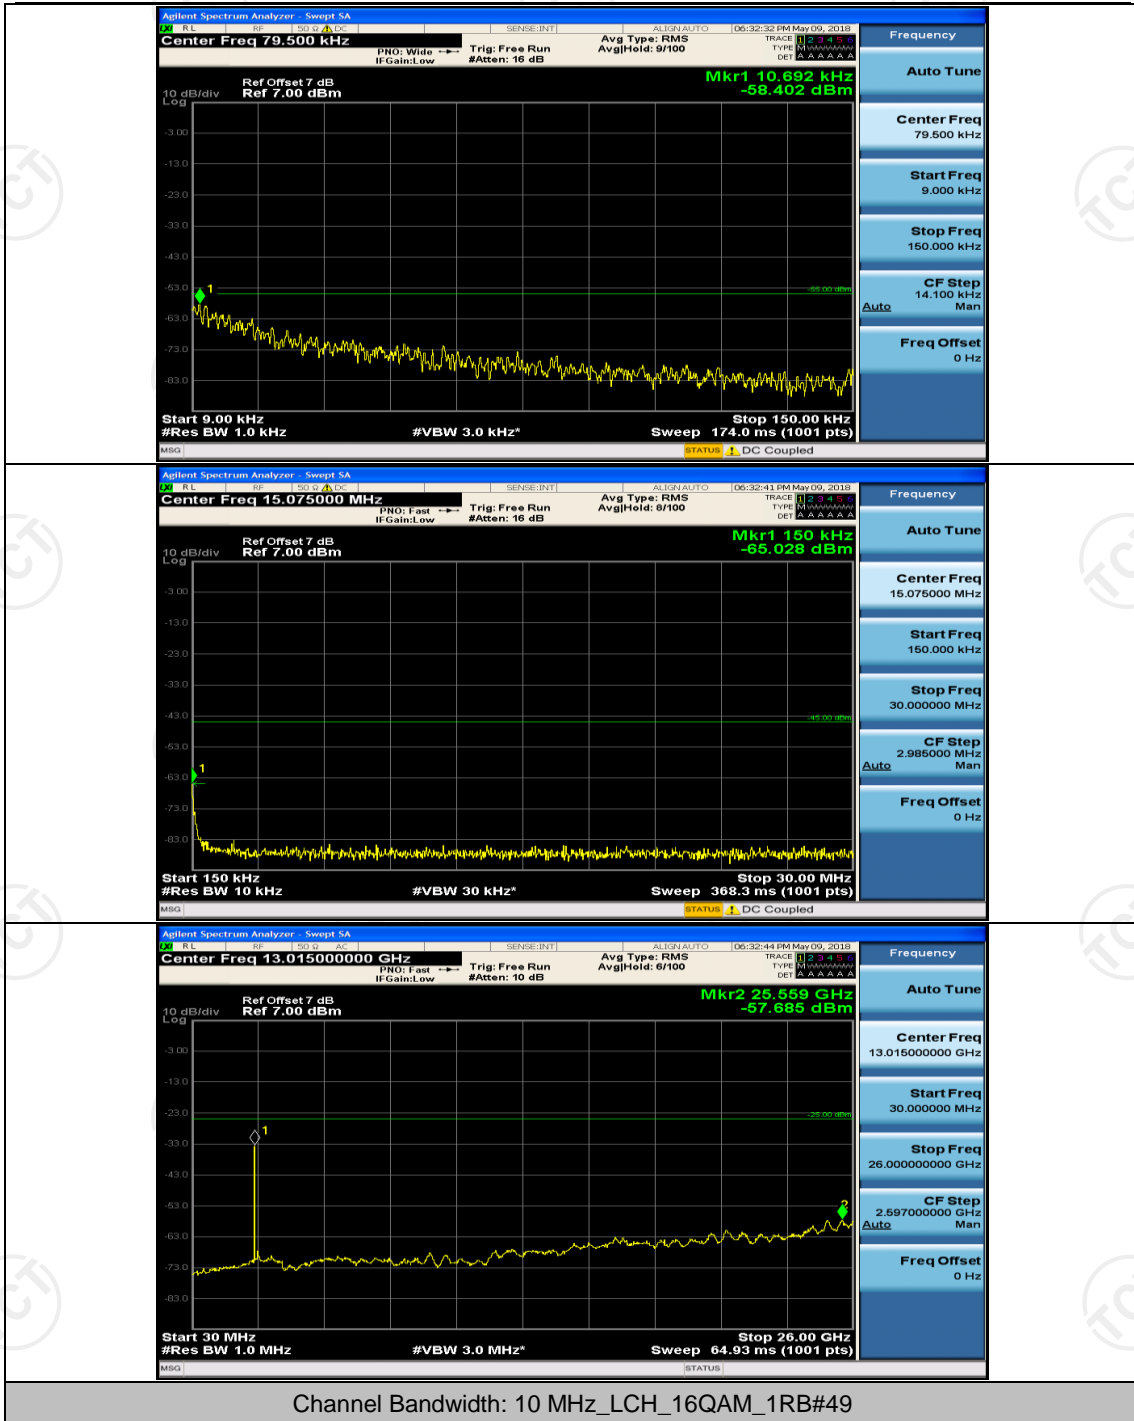

Channel Bandwidth: 10 MHz

Channel Bandwidth: 10 MHz_MCH_QPSK_1RB#0

Channel Bandwidth: 10 MHz_HCH_QPSK_1RB#0

Channel Bandwidth: 10 MHz_LCH_16QAM_1RB#0

Channel Bandwidth: 10 MHz_MCH_16QAM_1RB#0

Channel Bandwidth: 10 MHz_HCH_16QAM_1RB#0

Channel Bandwidth: 15 MHz

(Channel Bandwidth:15 MHz)_MCH_QPSK_1RB#0

(Channel Bandwidth:15 MHz)_HCH_QPSK_1RB#0

(Channel Bandwidth: 15 MHz) LCH_16QAM_1RB#0