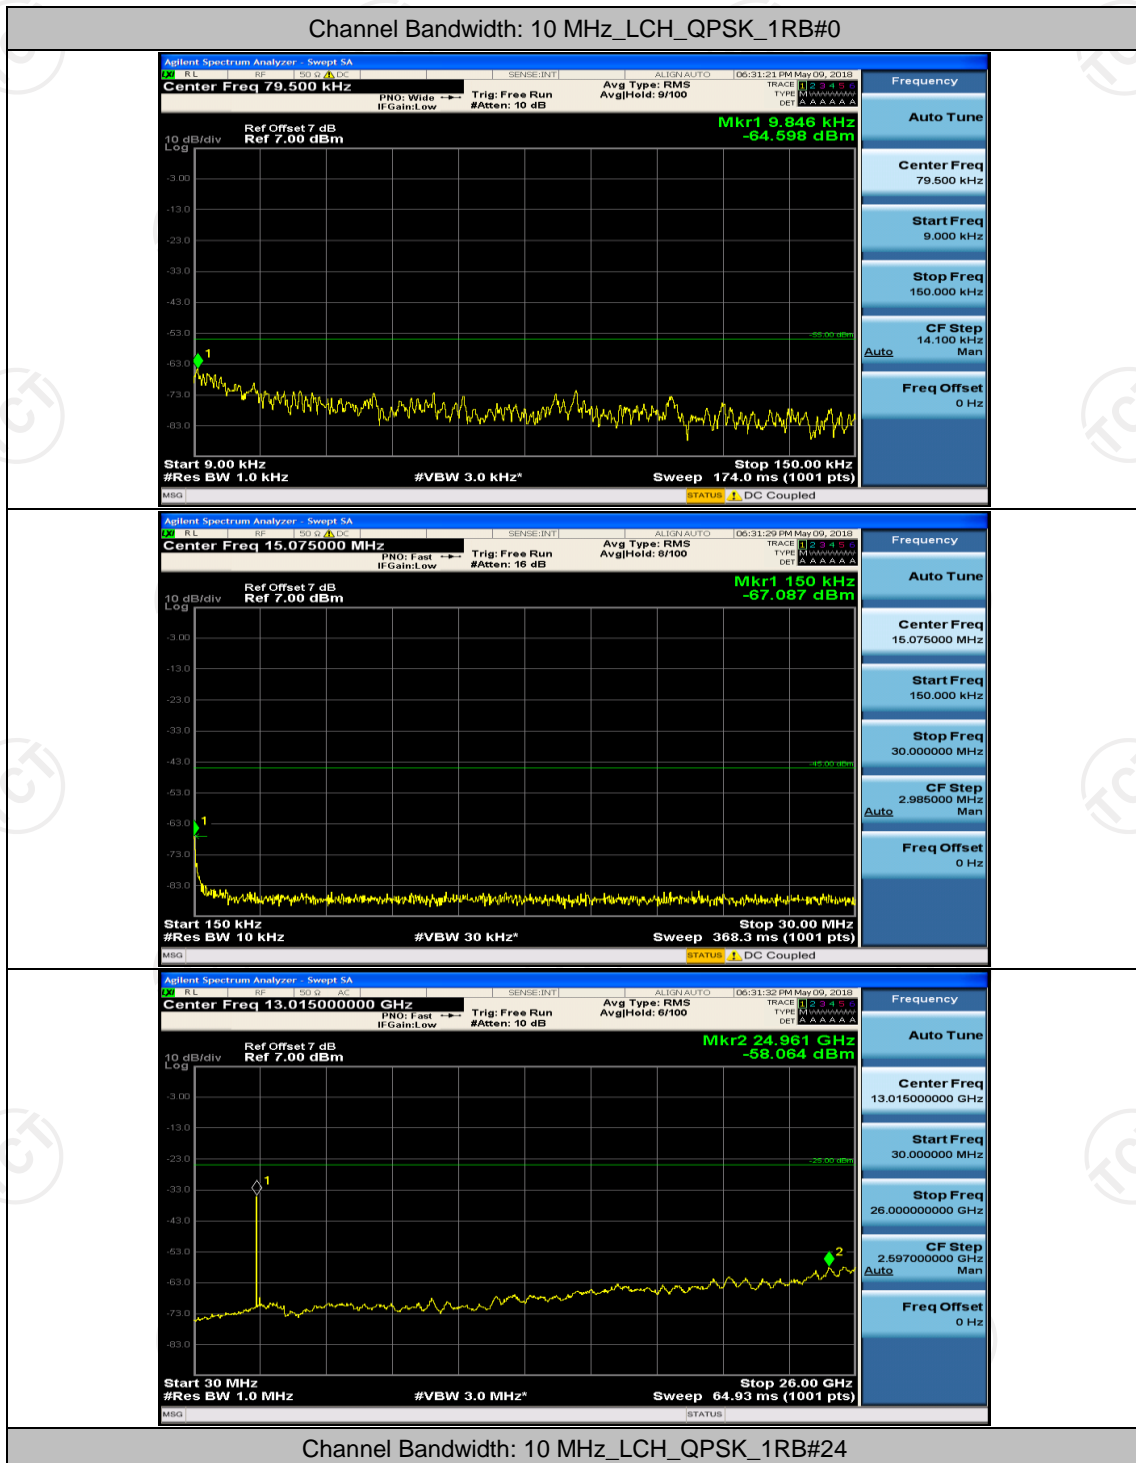

Channel Bandwidth: 10 MHz

Channel Bandwidth: 10 MHz_MCH_QPSK_1RB#0

Channel Bandwidth: 10 MHz_HCH_QPSK_1RB#0

Channel Bandwidth: 10 MHz_LCH_16QAM_1RB#0

Channel Bandwidth: 10 MHz_MCH_16QAM_1RB#0

Channel Bandwidth: 10 MHz_HCH_16QAM_1RB#0

Channel Bandwidth: 15 MHz

(Channel Bandwidth:15 MHz)_MCH_QPSK_1RB#0

(Channel Bandwidth:15 MHz)_HCH_QPSK_1RB#0

(Channel Bandwidth: 15 MHz) LCH_16QAM_1RB#0