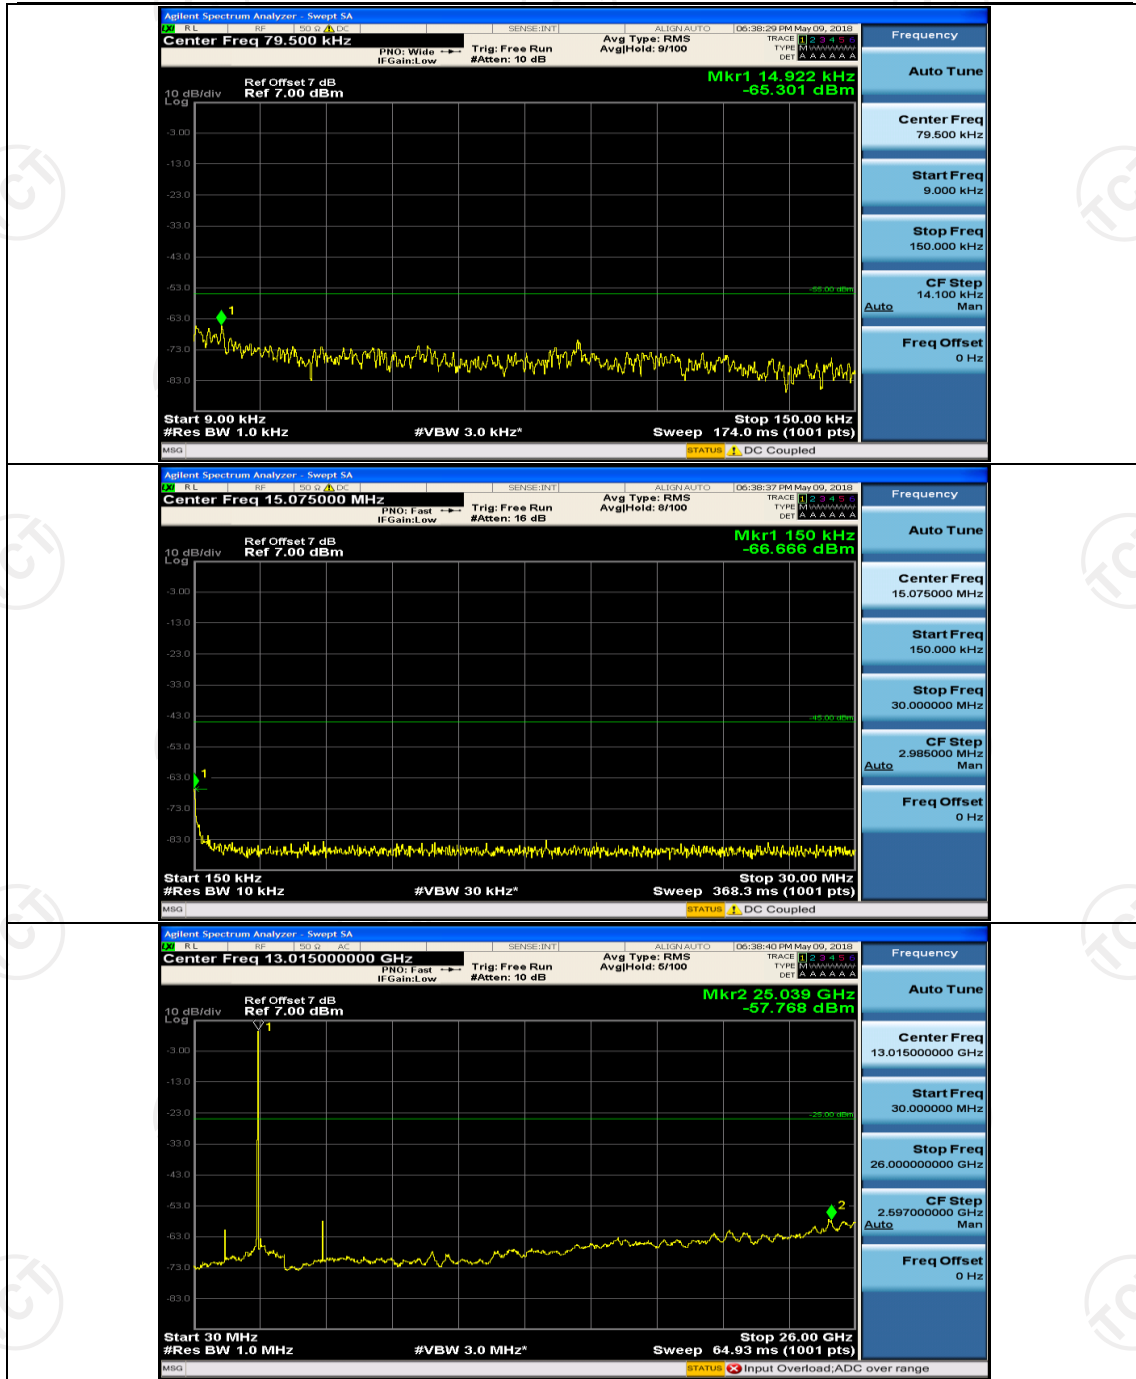

Channel Bandwidth: 10 MHz

Channel Bandwidth: 10 MHz_MCH_QPSK_1RB#0

Channel Bandwidth: 10 MHz_HCH_QPSK_1RB#0

Channel Bandwidth: 10 MHz_LCH_16QAM_1RB#0

Channel Bandwidth: 10 MHz_MCH_16QAM_1RB#0

Channel Bandwidth: 10 MHz_HCH_16QAM_1RB#0

Channel Bandwidth: 15 MHz

(Channel Bandwidth:15 MHz)_MCH_QPSK_1RB#0

(Channel Bandwidth:15 MHz)_HCH_QPSK_1RB#0

(Channel Bandwidth: 15 MHz) LCH_16QAM_1RB#0