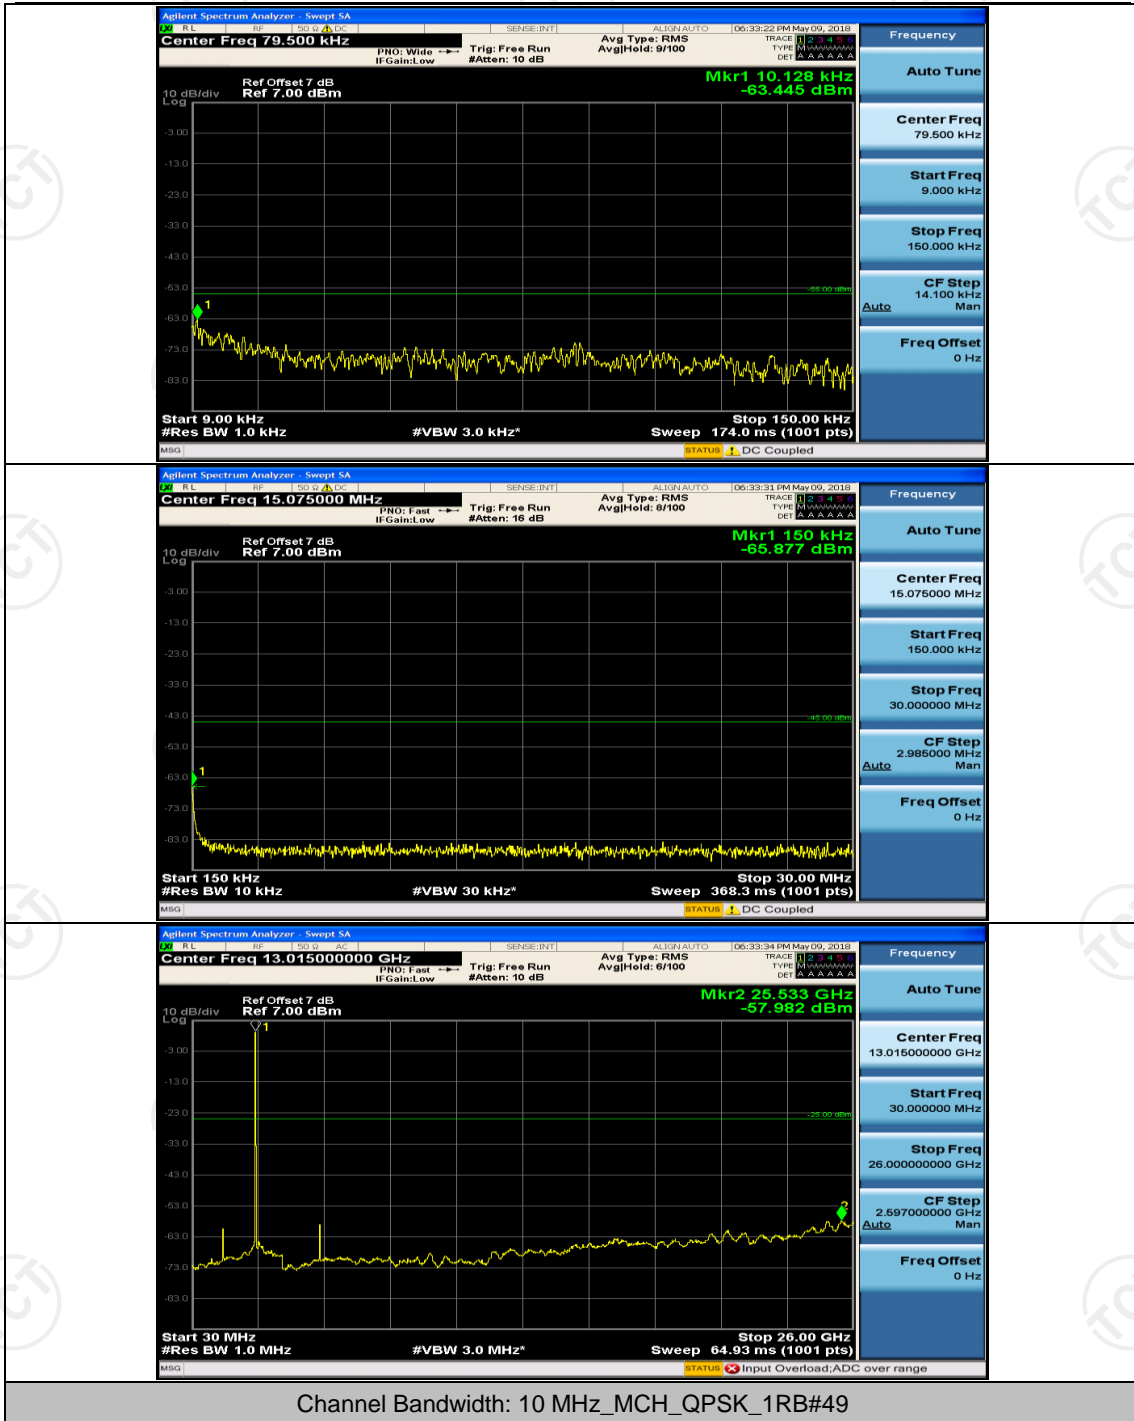

Channel Bandwidth: 10 MHz

Channel Bandwidth: 10 MHz_MCH_QPSK_1RB#0

Channel Bandwidth: 10 MHz_HCH_QPSK_1RB#0

Channel Bandwidth: 10 MHz_LCH_16QAM_1RB#0

Channel Bandwidth: 10 MHz_MCH_16QAM_1RB#0

Channel Bandwidth: 10 MHz_HCH_16QAM_1RB#0

Channel Bandwidth: 15 MHz

(Channel Bandwidth:15 MHz)_MCH_QPSK_1RB#0

(Channel Bandwidth:15 MHz)_HCH_QPSK_1RB#0

(Channel Bandwidth: 15 MHz) LCH_16QAM_1RB#0