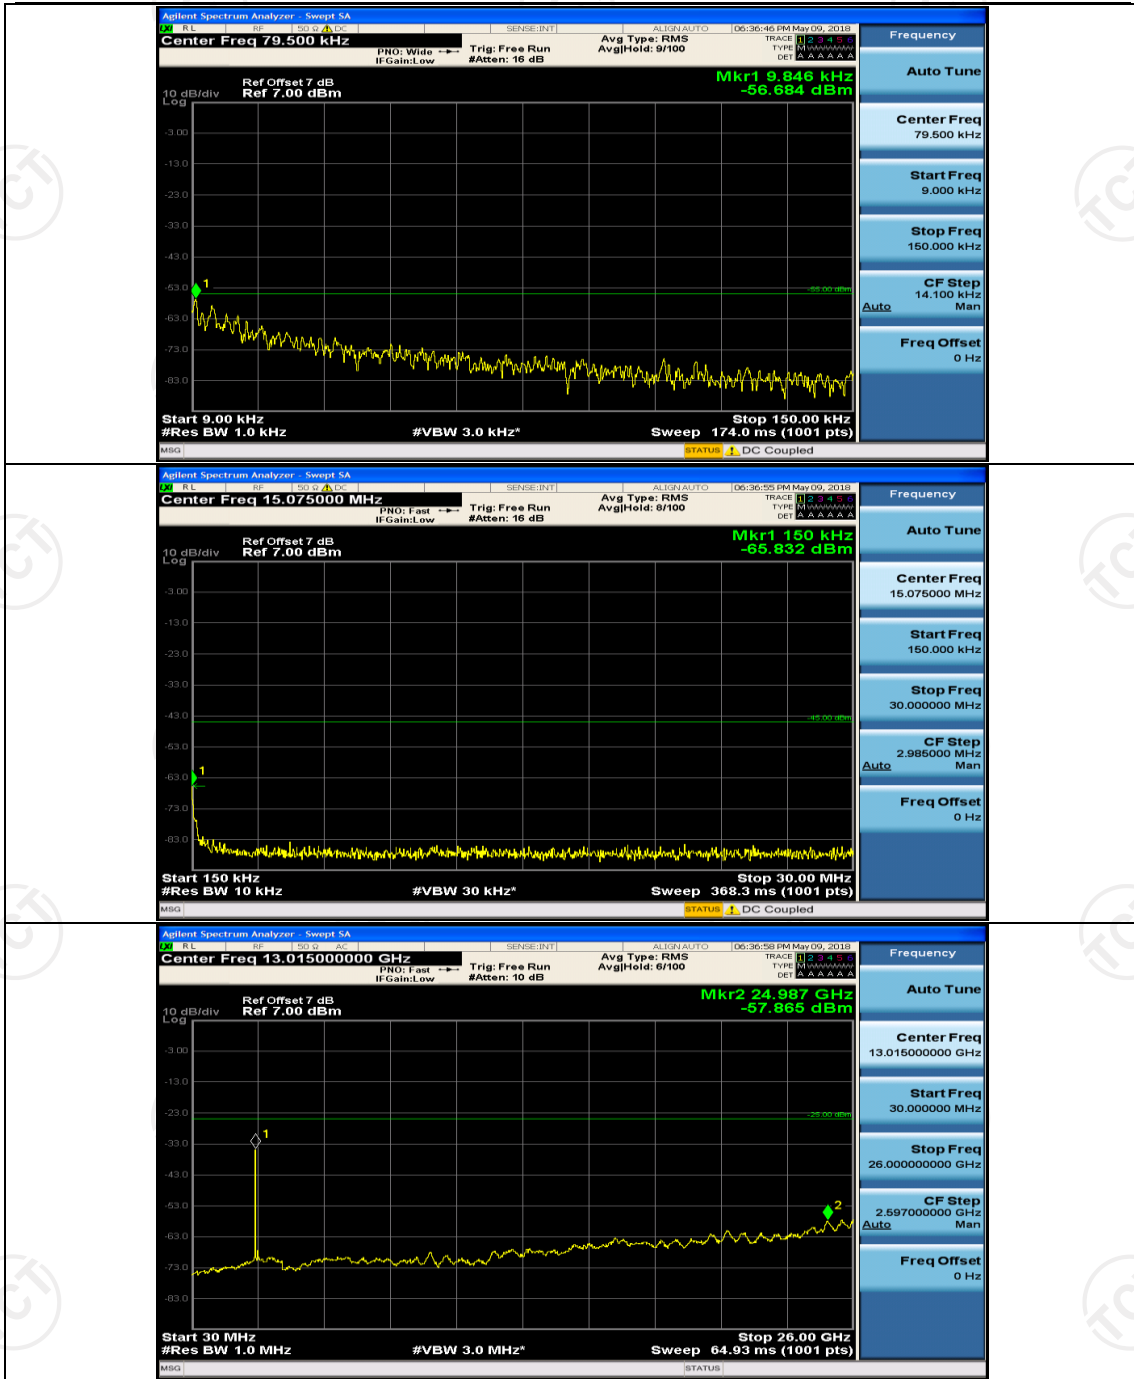

Channel Bandwidth: 10 MHz

Channel Bandwidth: 10 MHz_MCH_QPSK_1RB#0

Channel Bandwidth: 10 MHz_HCH_QPSK_1RB#0

Channel Bandwidth: 10 MHz_LCH_16QAM_1RB#0

Channel Bandwidth: 10 MHz_MCH_16QAM_1RB#0

Channel Bandwidth: 10 MHz_HCH_16QAM_1RB#0

Channel Bandwidth: 15 MHz

(Channel Bandwidth:15 MHz)_MCH_QPSK_1RB#0

(Channel Bandwidth:15 MHz)_HCH_QPSK_1RB#0

(Channel Bandwidth: 15 MHz) LCH_16QAM_1RB#0