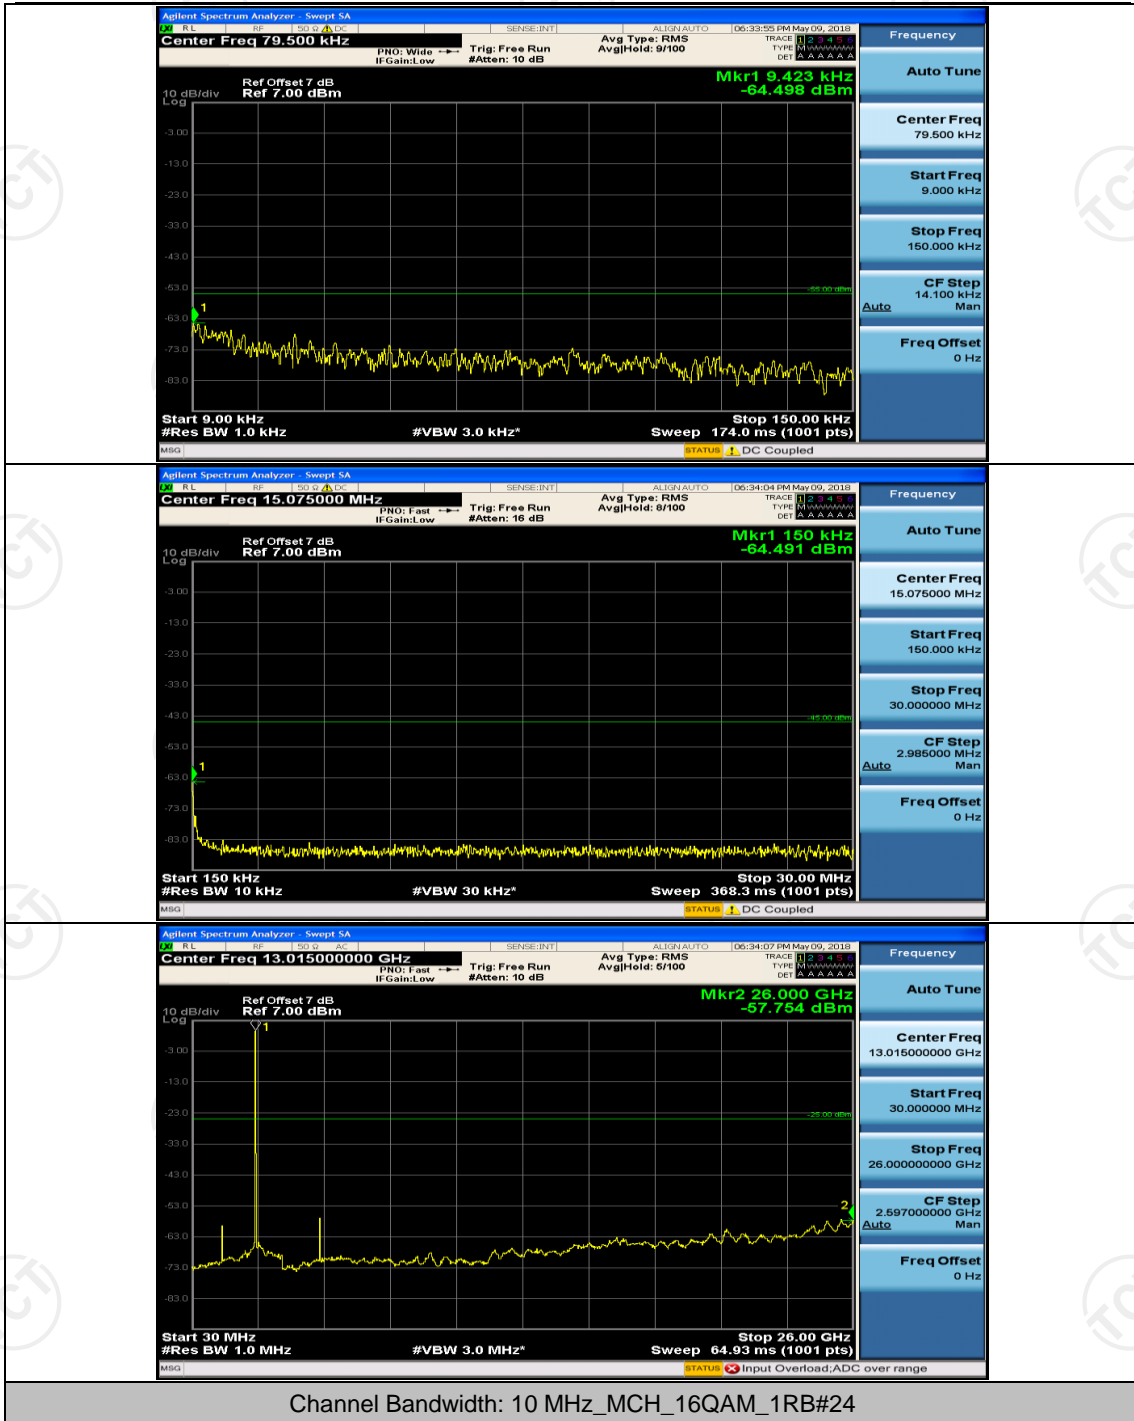

Channel Bandwidth: 10 MHz

Channel Bandwidth: 10 MHz_MCH_QPSK_1RB#0

Channel Bandwidth: 10 MHz_HCH_QPSK_1RB#0

Channel Bandwidth: 10 MHz_LCH_16QAM_1RB#0

Channel Bandwidth: 10 MHz_MCH_16QAM_1RB#0

Channel Bandwidth: 10 MHz_HCH_16QAM_1RB#0

Channel Bandwidth: 15 MHz

(Channel Bandwidth:15 MHz)_MCH_QPSK_1RB#0

(Channel Bandwidth:15 MHz)_HCH_QPSK_1RB#0

(Channel Bandwidth: 15 MHz) LCH_16QAM_1RB#0