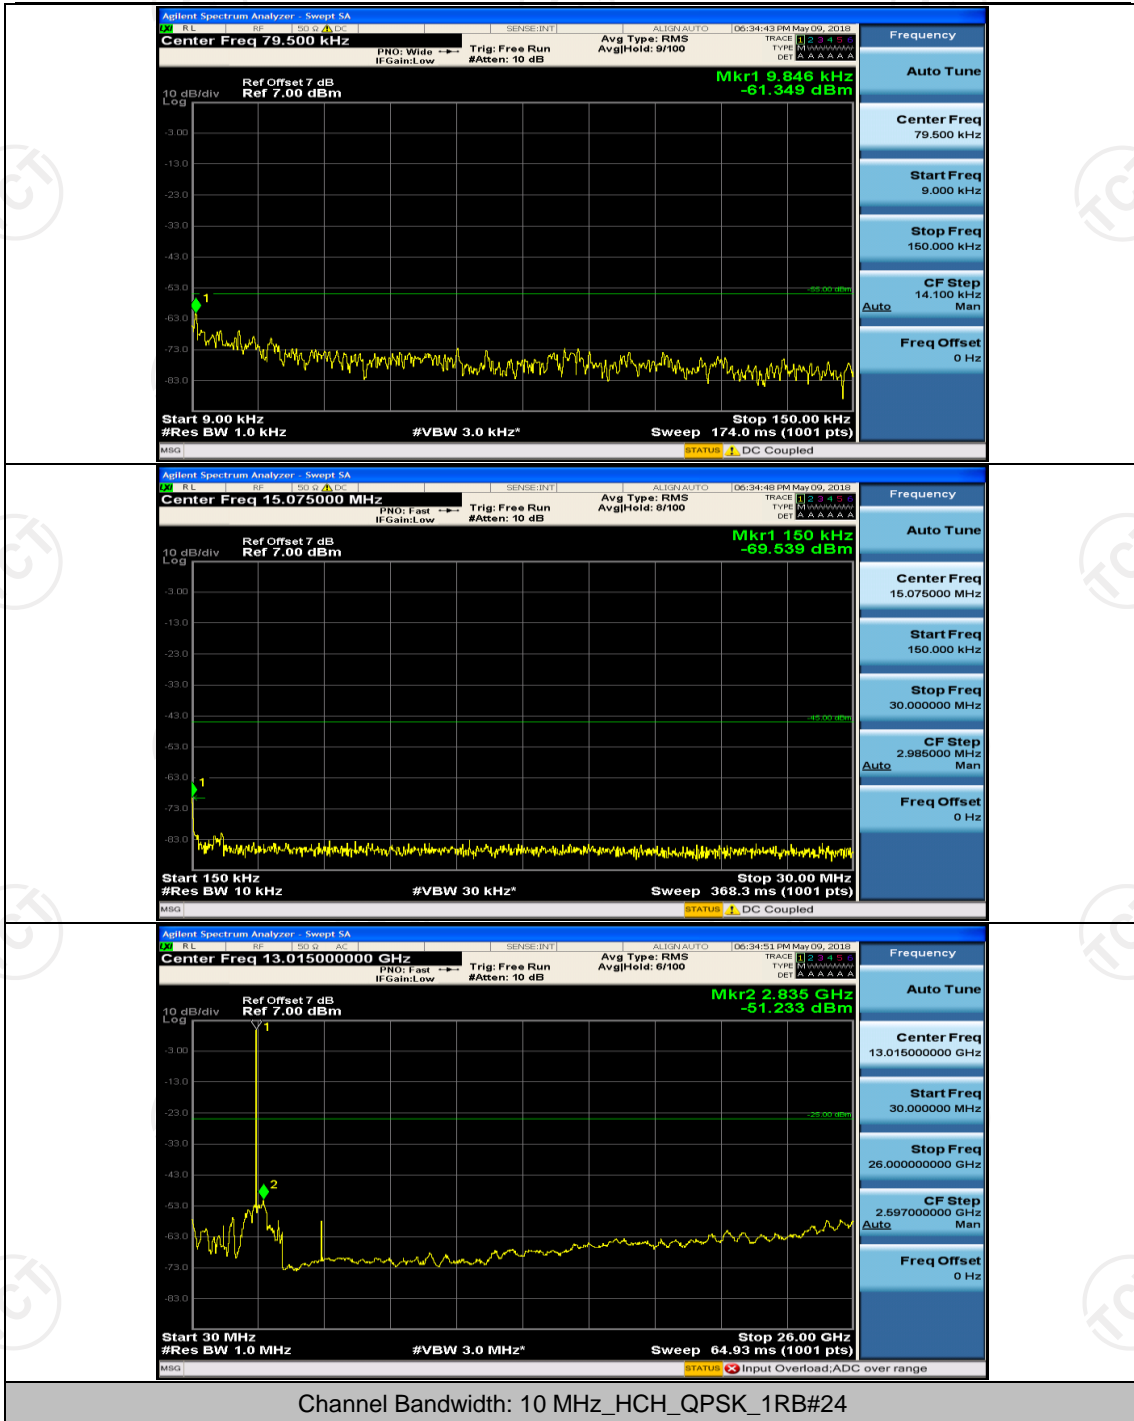

Channel Bandwidth: 10 MHz

Channel Bandwidth: 10 MHz_MCH_QPSK_1RB#0

Channel Bandwidth: 10 MHz_HCH_QPSK_1RB#0

Channel Bandwidth: 10 MHz_LCH_16QAM_1RB#0

Channel Bandwidth: 10 MHz_MCH_16QAM_1RB#0

Channel Bandwidth: 10 MHz_HCH_16QAM_1RB#0

Channel Bandwidth: 15 MHz

(Channel Bandwidth:15 MHz)_MCH_QPSK_1RB#0

(Channel Bandwidth:15 MHz)_HCH_QPSK_1RB#0

(Channel Bandwidth: 15 MHz) LCH_16QAM_1RB#0