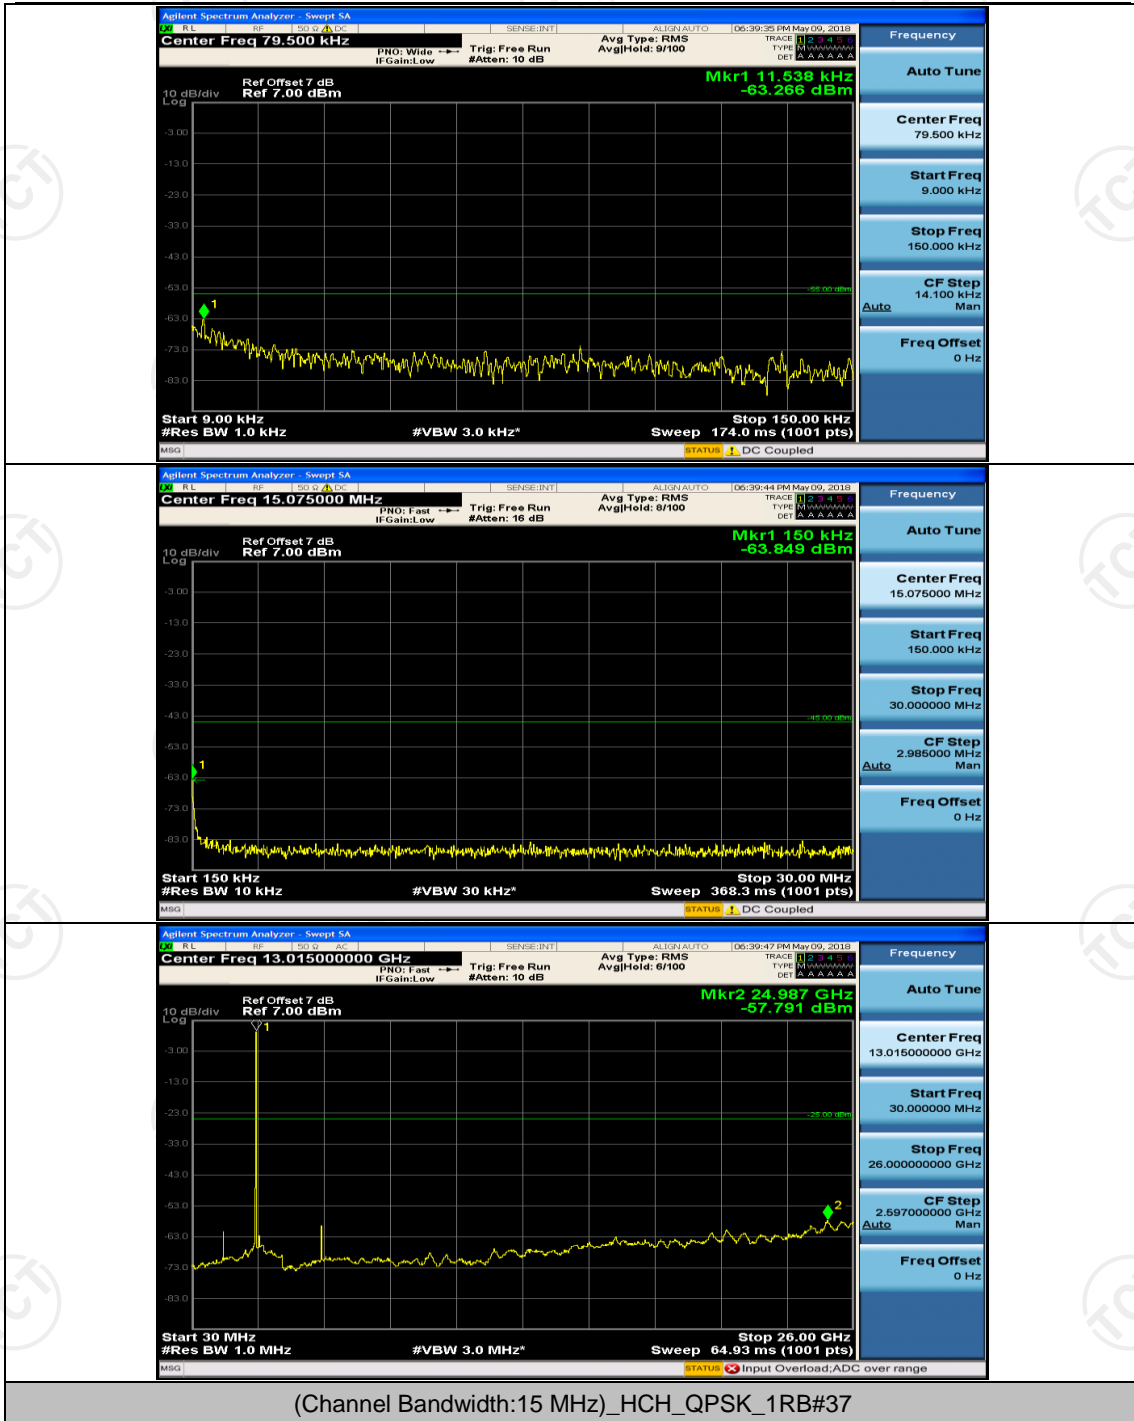

Channel Bandwidth: 10 MHz

Channel Bandwidth: 10 MHz_MCH_QPSK_1RB#0

Channel Bandwidth: 10 MHz_HCH_QPSK_1RB#0

Channel Bandwidth: 10 MHz_LCH_16QAM_1RB#0

Channel Bandwidth: 10 MHz_MCH_16QAM_1RB#0

Channel Bandwidth: 10 MHz_HCH_16QAM_1RB#0

Channel Bandwidth: 15 MHz

(Channel Bandwidth:15 MHz)_MCH_QPSK_1RB#0

(Channel Bandwidth:15 MHz)_HCH_QPSK_1RB#0

(Channel Bandwidth: 15 MHz) LCH_16QAM_1RB#0