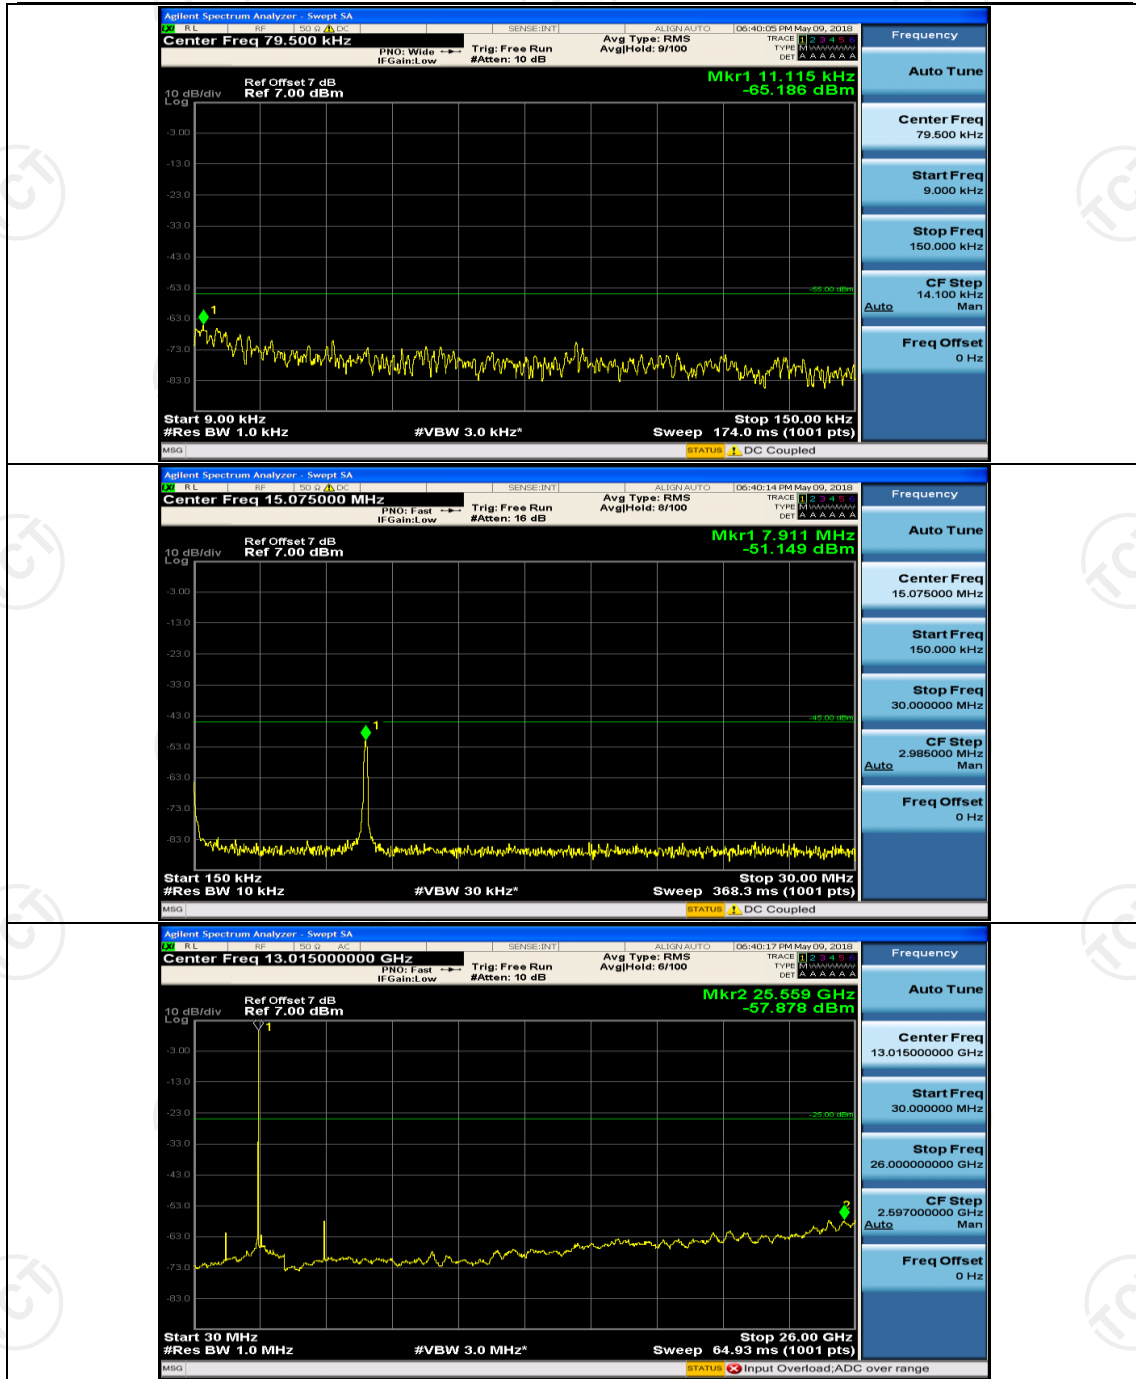

Channel Bandwidth: 10 MHz

Channel Bandwidth: 10 MHz_MCH_QPSK_1RB#0

Channel Bandwidth: 10 MHz_HCH_QPSK_1RB#0

Channel Bandwidth: 10 MHz_LCH_16QAM_1RB#0

Channel Bandwidth: 10 MHz_MCH_16QAM_1RB#0

Channel Bandwidth: 10 MHz_HCH_16QAM_1RB#0

Channel Bandwidth: 15 MHz

(Channel Bandwidth:15 MHz)_MCH_QPSK_1RB#0

(Channel Bandwidth:15 MHz)_HCH_QPSK_1RB#0

(Channel Bandwidth: 15 MHz) LCH_16QAM_1RB#0