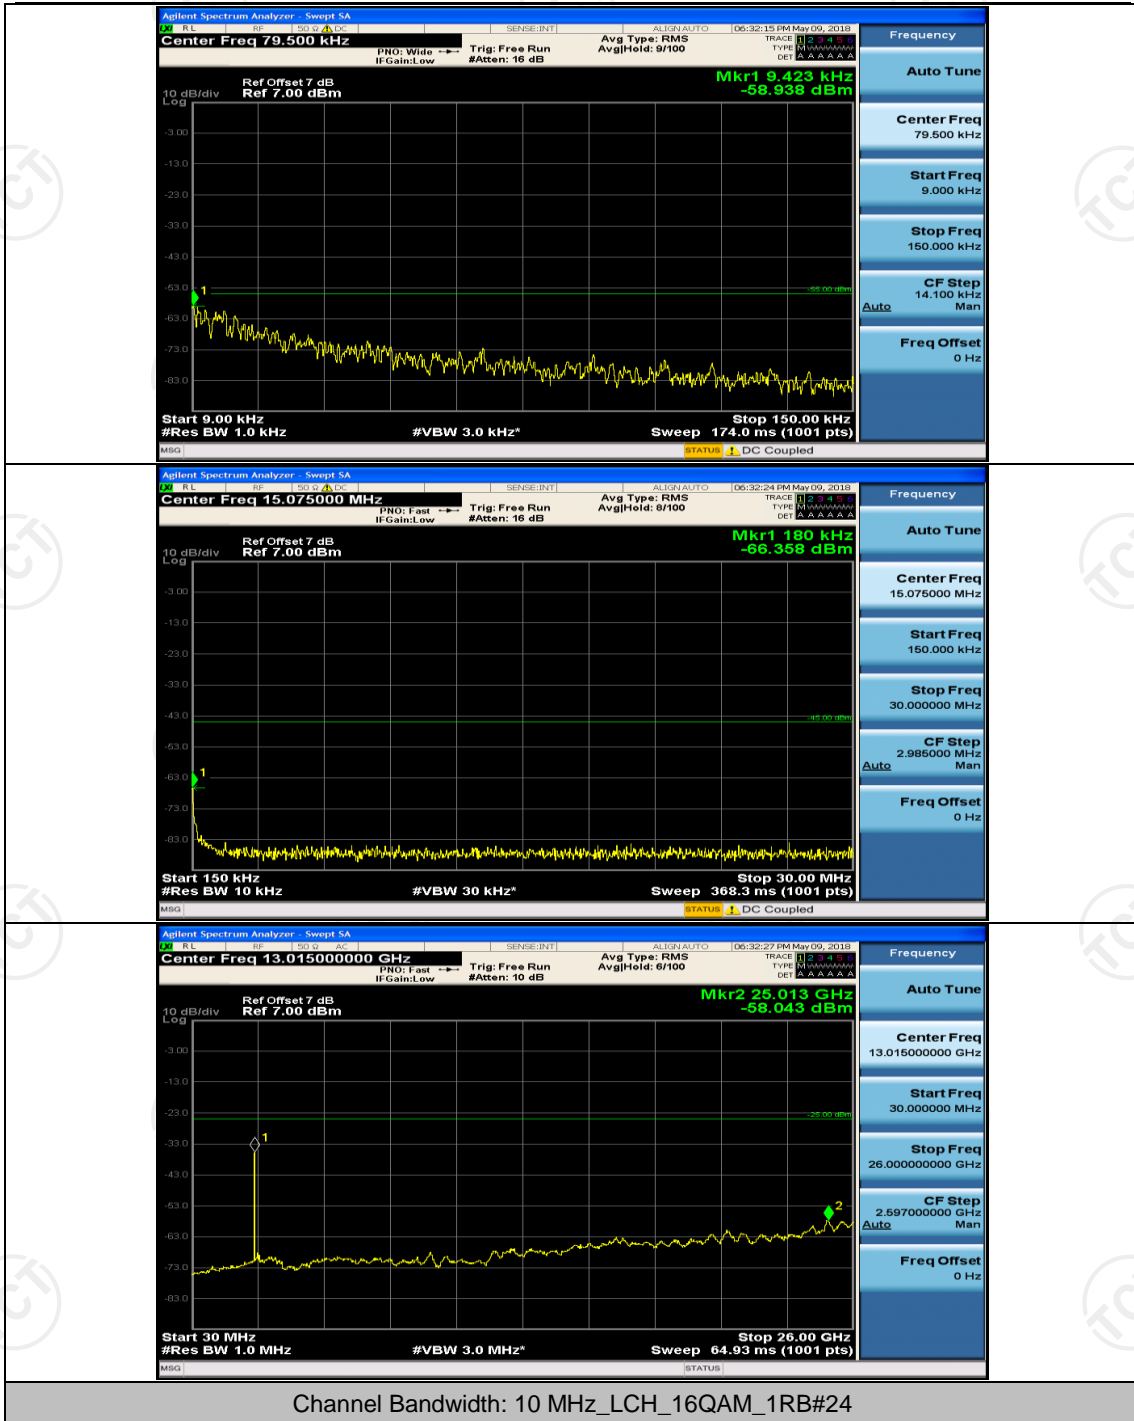

Channel Bandwidth: 10 MHz

Channel Bandwidth: 10 MHz_MCH_QPSK_1RB#0

Channel Bandwidth: 10 MHz_HCH_QPSK_1RB#0

Channel Bandwidth: 10 MHz_LCH_16QAM_1RB#0

Channel Bandwidth: 10 MHz_MCH_16QAM_1RB#0

Channel Bandwidth: 10 MHz_HCH_16QAM_1RB#0

Channel Bandwidth: 15 MHz

(Channel Bandwidth:15 MHz)_MCH_QPSK_1RB#0

(Channel Bandwidth:15 MHz)_HCH_QPSK_1RB#0

(Channel Bandwidth: 15 MHz) LCH_16QAM_1RB#0