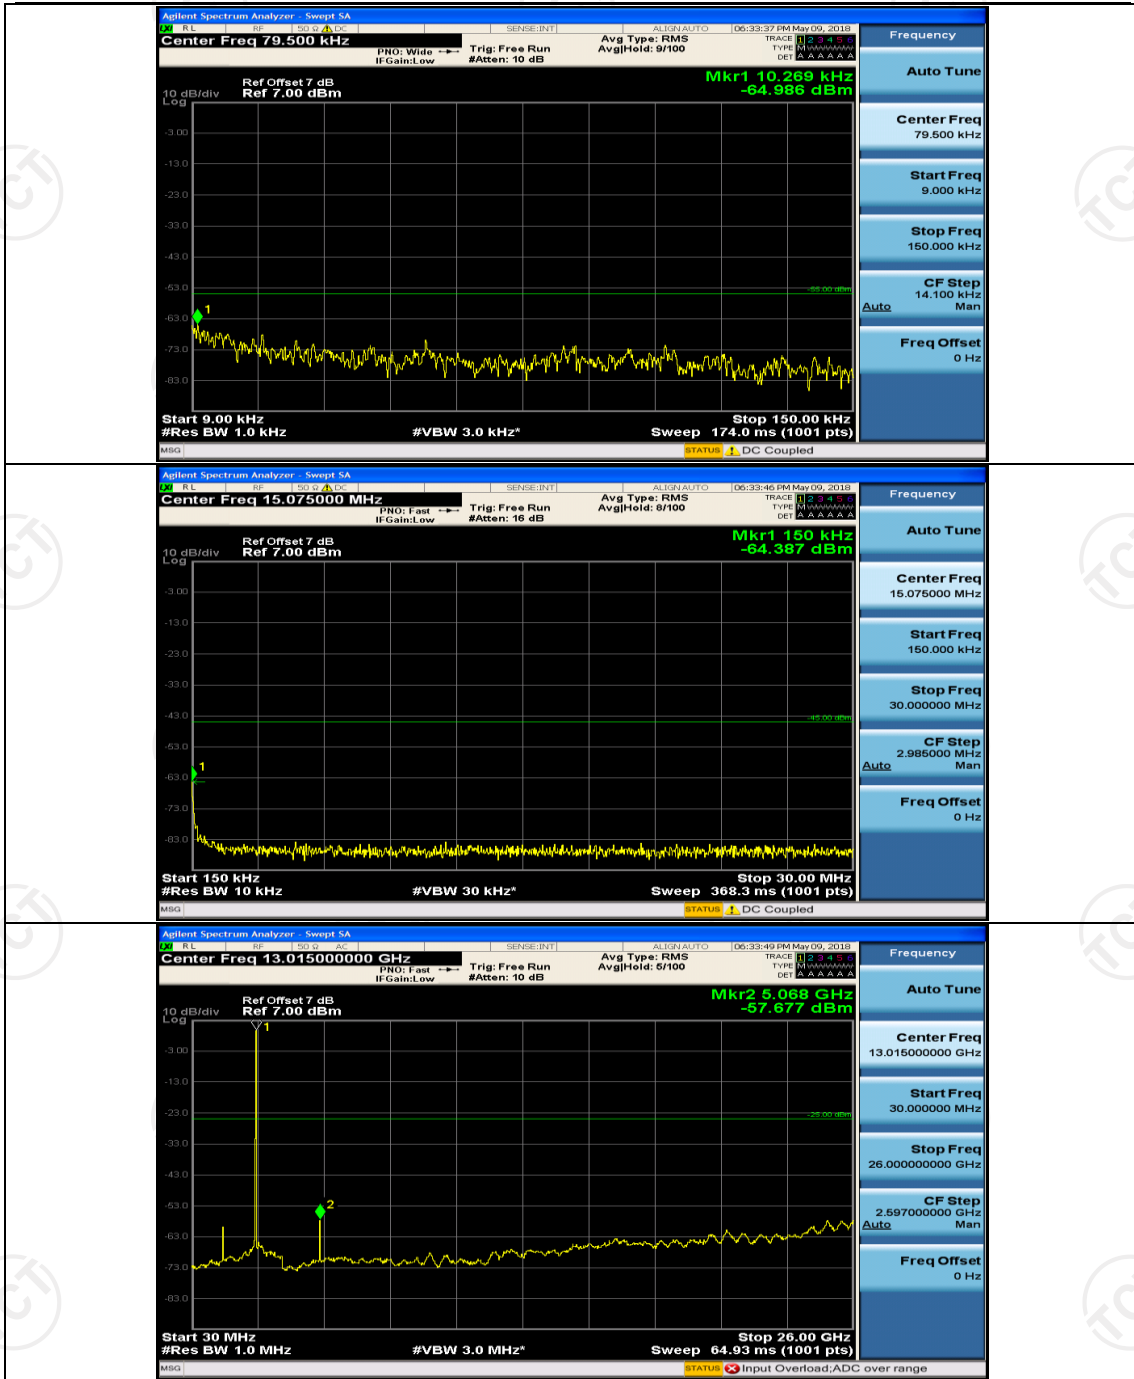

Channel Bandwidth: 10 MHz

Channel Bandwidth: 10 MHz_MCH_QPSK_1RB#0

Channel Bandwidth: 10 MHz_HCH_QPSK_1RB#0

Channel Bandwidth: 10 MHz_LCH_16QAM_1RB#0

Channel Bandwidth: 10 MHz_MCH_16QAM_1RB#0

Channel Bandwidth: 10 MHz_HCH_16QAM_1RB#0

Channel Bandwidth: 15 MHz

(Channel Bandwidth:15 MHz)_MCH_QPSK_1RB#0

(Channel Bandwidth:15 MHz)_HCH_QPSK_1RB#0

(Channel Bandwidth: 15 MHz) LCH_16QAM_1RB#0