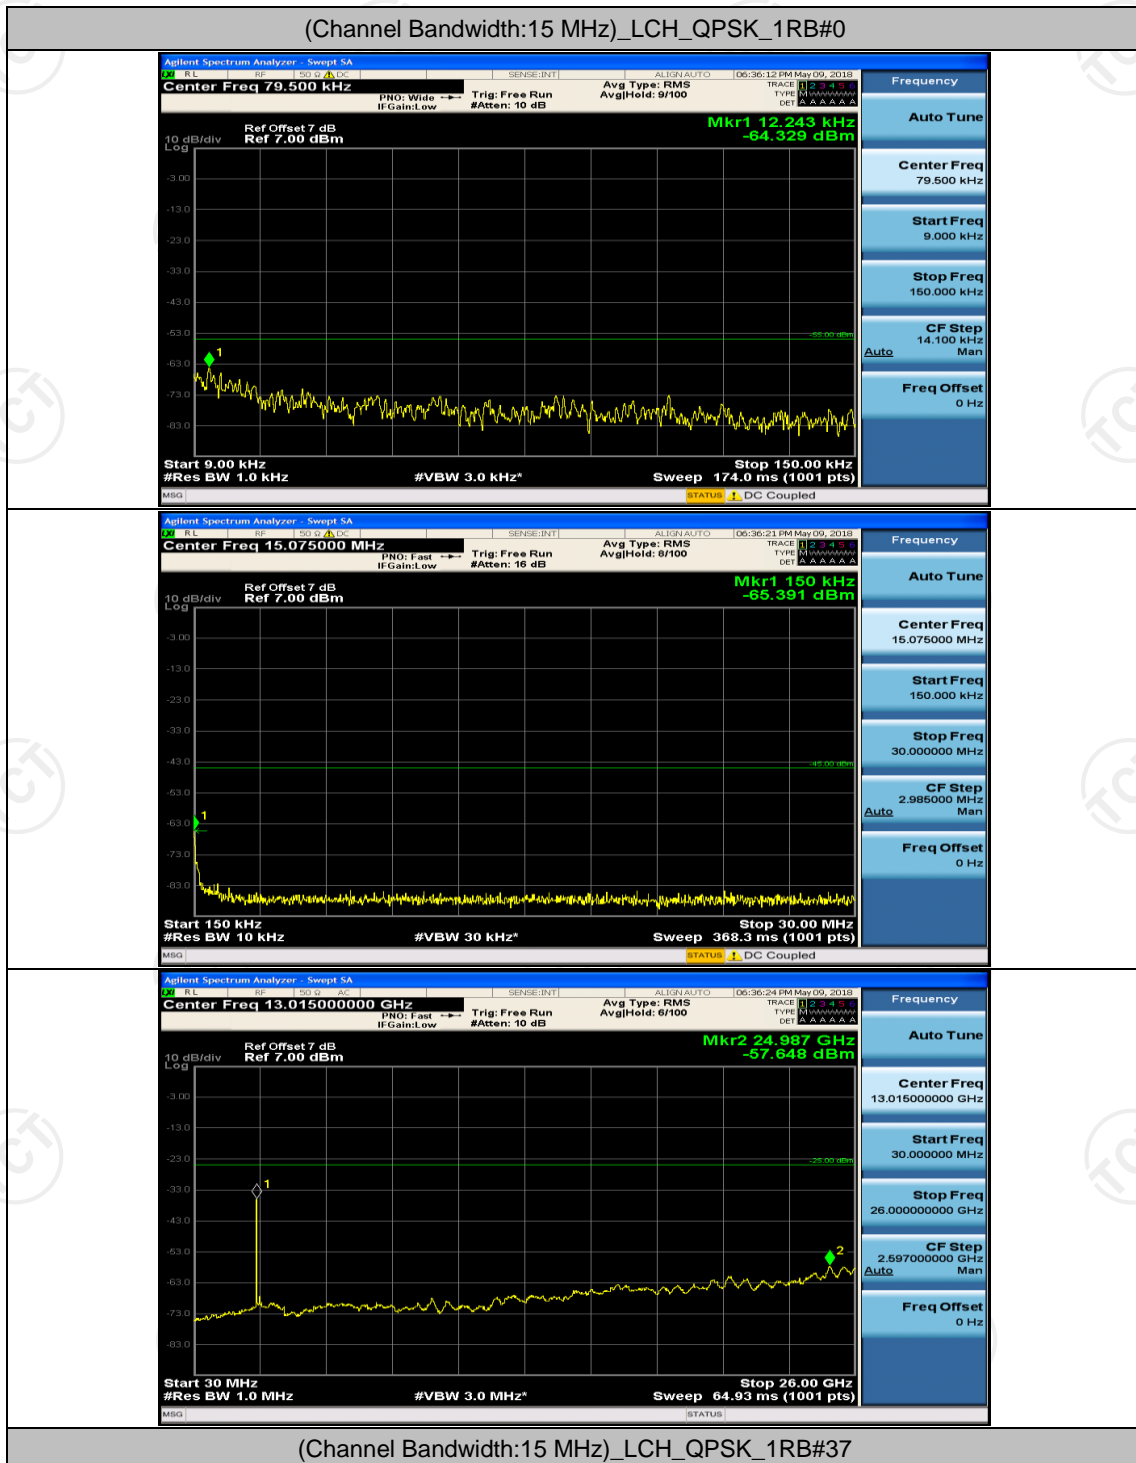

Channel Bandwidth: 10 MHz

Channel Bandwidth: 10 MHz_MCH_QPSK_1RB#0

Channel Bandwidth: 10 MHz_HCH_QPSK_1RB#0

Channel Bandwidth: 10 MHz_LCH_16QAM_1RB#0

Channel Bandwidth: 10 MHz_MCH_16QAM_1RB#0

Channel Bandwidth: 10 MHz_HCH_16QAM_1RB#0

Channel Bandwidth: 15 MHz

(Channel Bandwidth:15 MHz)_MCH_QPSK_1RB#0

(Channel Bandwidth:15 MHz)_HCH_QPSK_1RB#0

(Channel Bandwidth: 15 MHz) LCH_16QAM_1RB#0