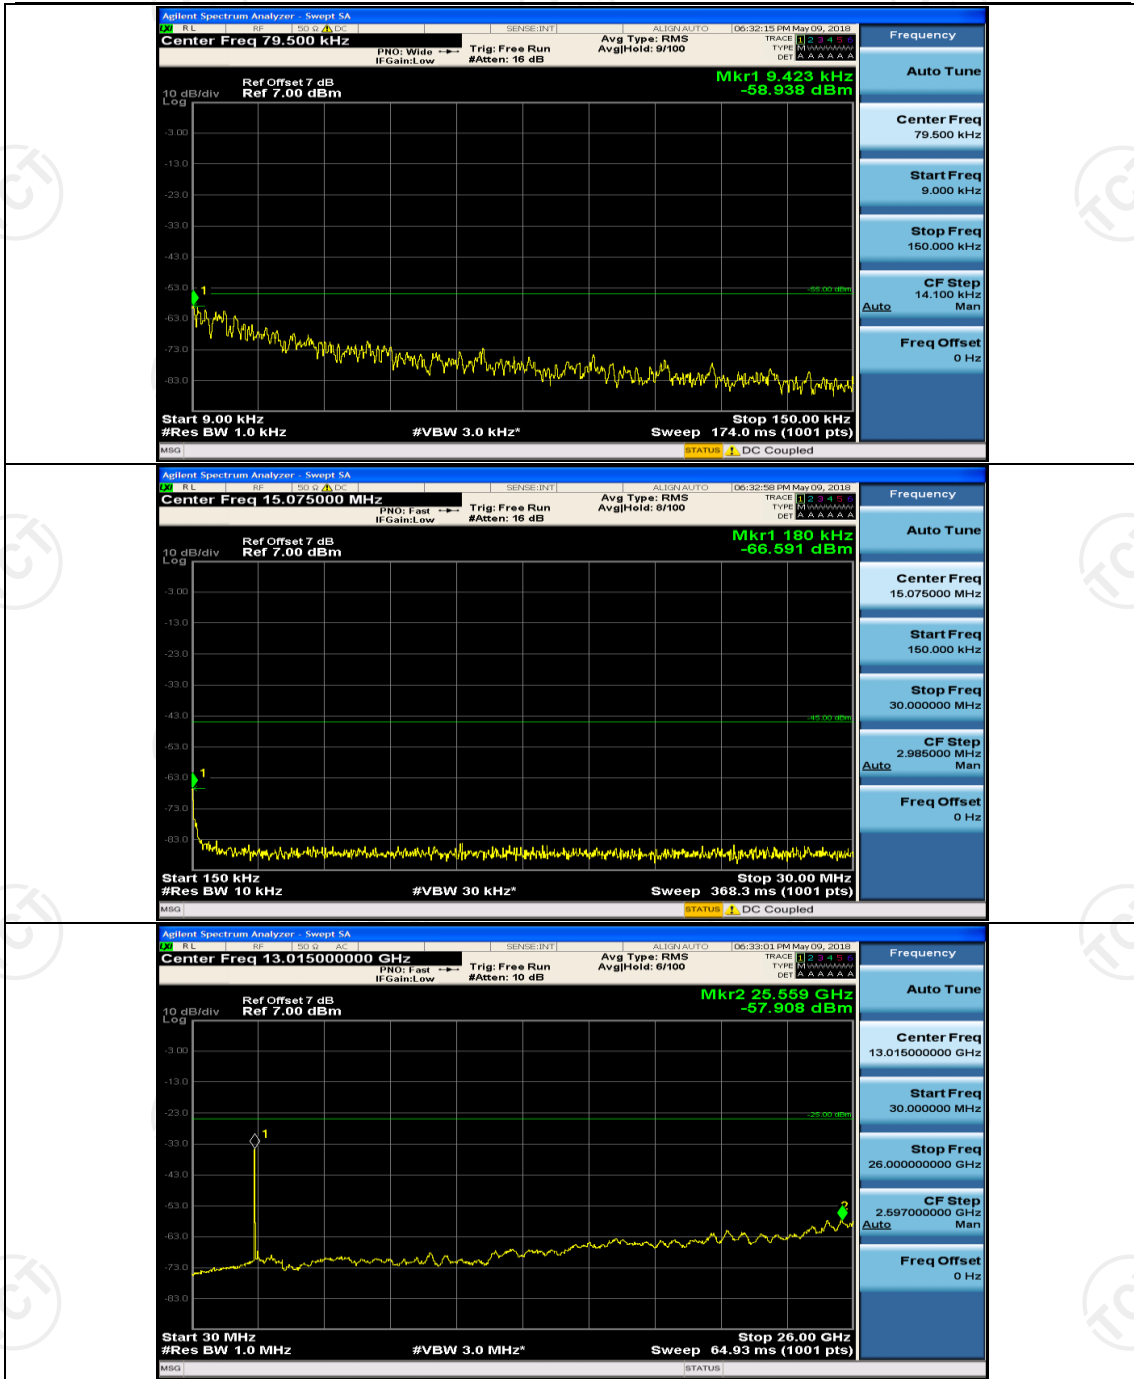

Channel Bandwidth: 10 MHz

Channel Bandwidth: 10 MHz_MCH_QPSK_1RB#0

Channel Bandwidth: 10 MHz_HCH_QPSK_1RB#0

Channel Bandwidth: 10 MHz_LCH_16QAM_1RB#0

Channel Bandwidth: 10 MHz_MCH_16QAM_1RB#0

Channel Bandwidth: 10 MHz_HCH_16QAM_1RB#0

Channel Bandwidth: 15 MHz

(Channel Bandwidth:15 MHz)_MCH_QPSK_1RB#0

(Channel Bandwidth:15 MHz)_HCH_QPSK_1RB#0

(Channel Bandwidth: 15 MHz) LCH_16QAM_1RB#0