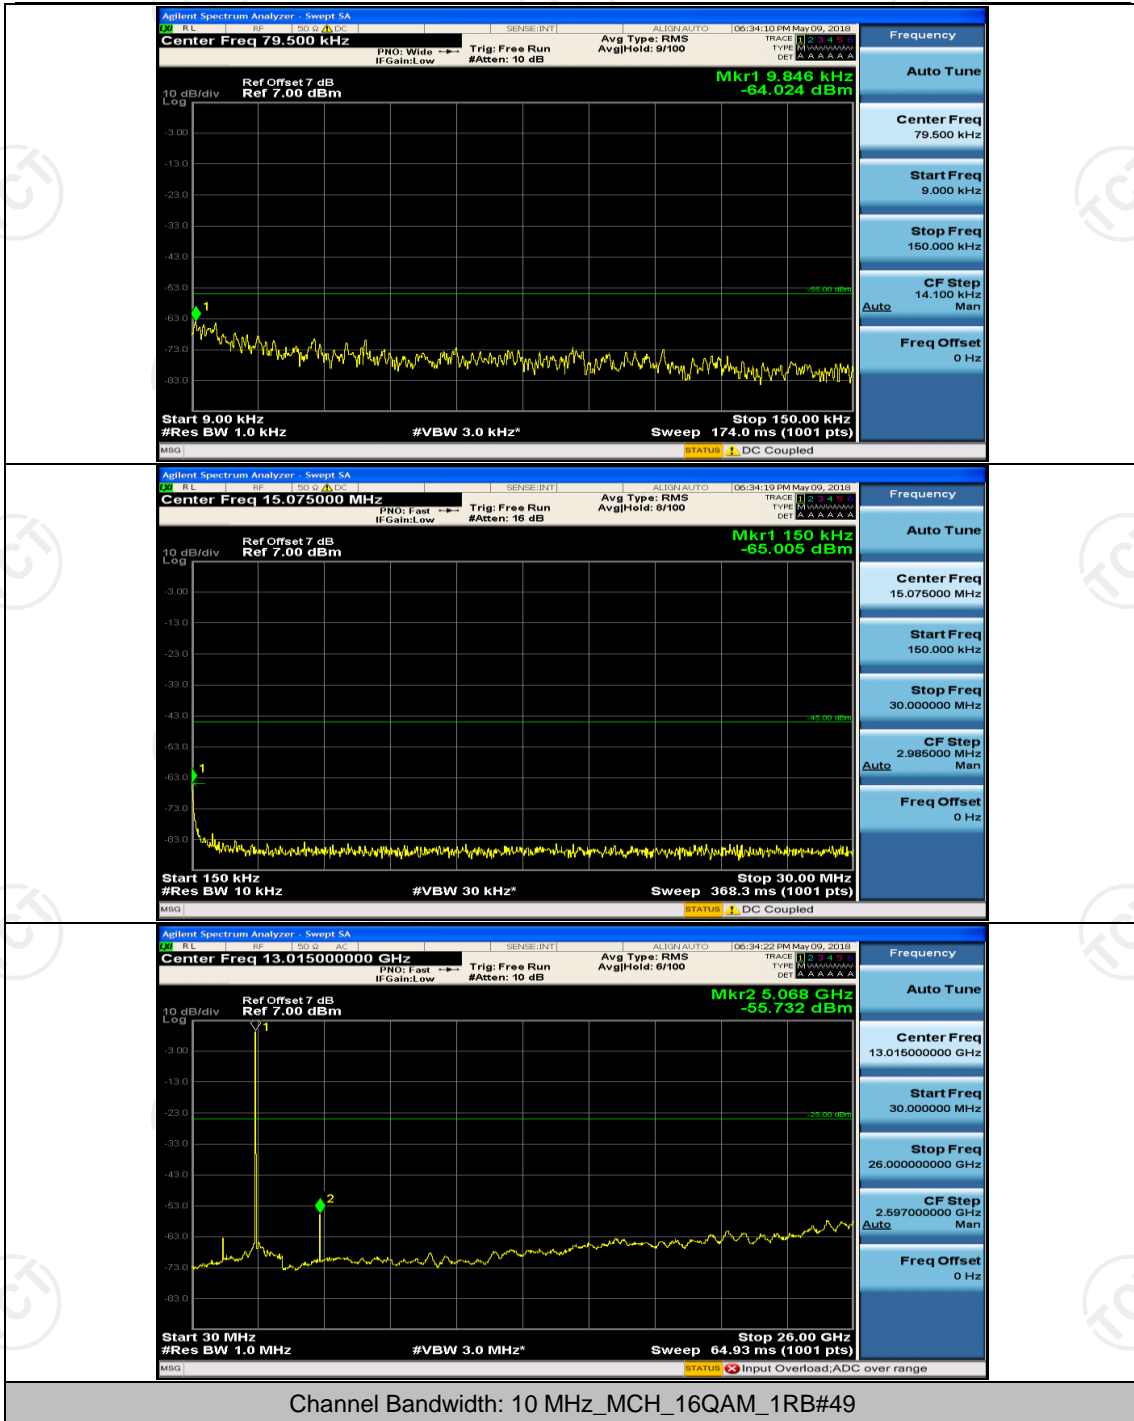

Channel Bandwidth: 10 MHz

Channel Bandwidth: 10 MHz_MCH_QPSK_1RB#0

Channel Bandwidth: 10 MHz_HCH_QPSK_1RB#0

Channel Bandwidth: 10 MHz_LCH_16QAM_1RB#0

Channel Bandwidth: 10 MHz_MCH_16QAM_1RB#0

Channel Bandwidth: 10 MHz_HCH_16QAM_1RB#0

Channel Bandwidth: 15 MHz

(Channel Bandwidth:15 MHz)_MCH_QPSK_1RB#0

(Channel Bandwidth:15 MHz)_HCH_QPSK_1RB#0

(Channel Bandwidth: 15 MHz) LCH_16QAM_1RB#0