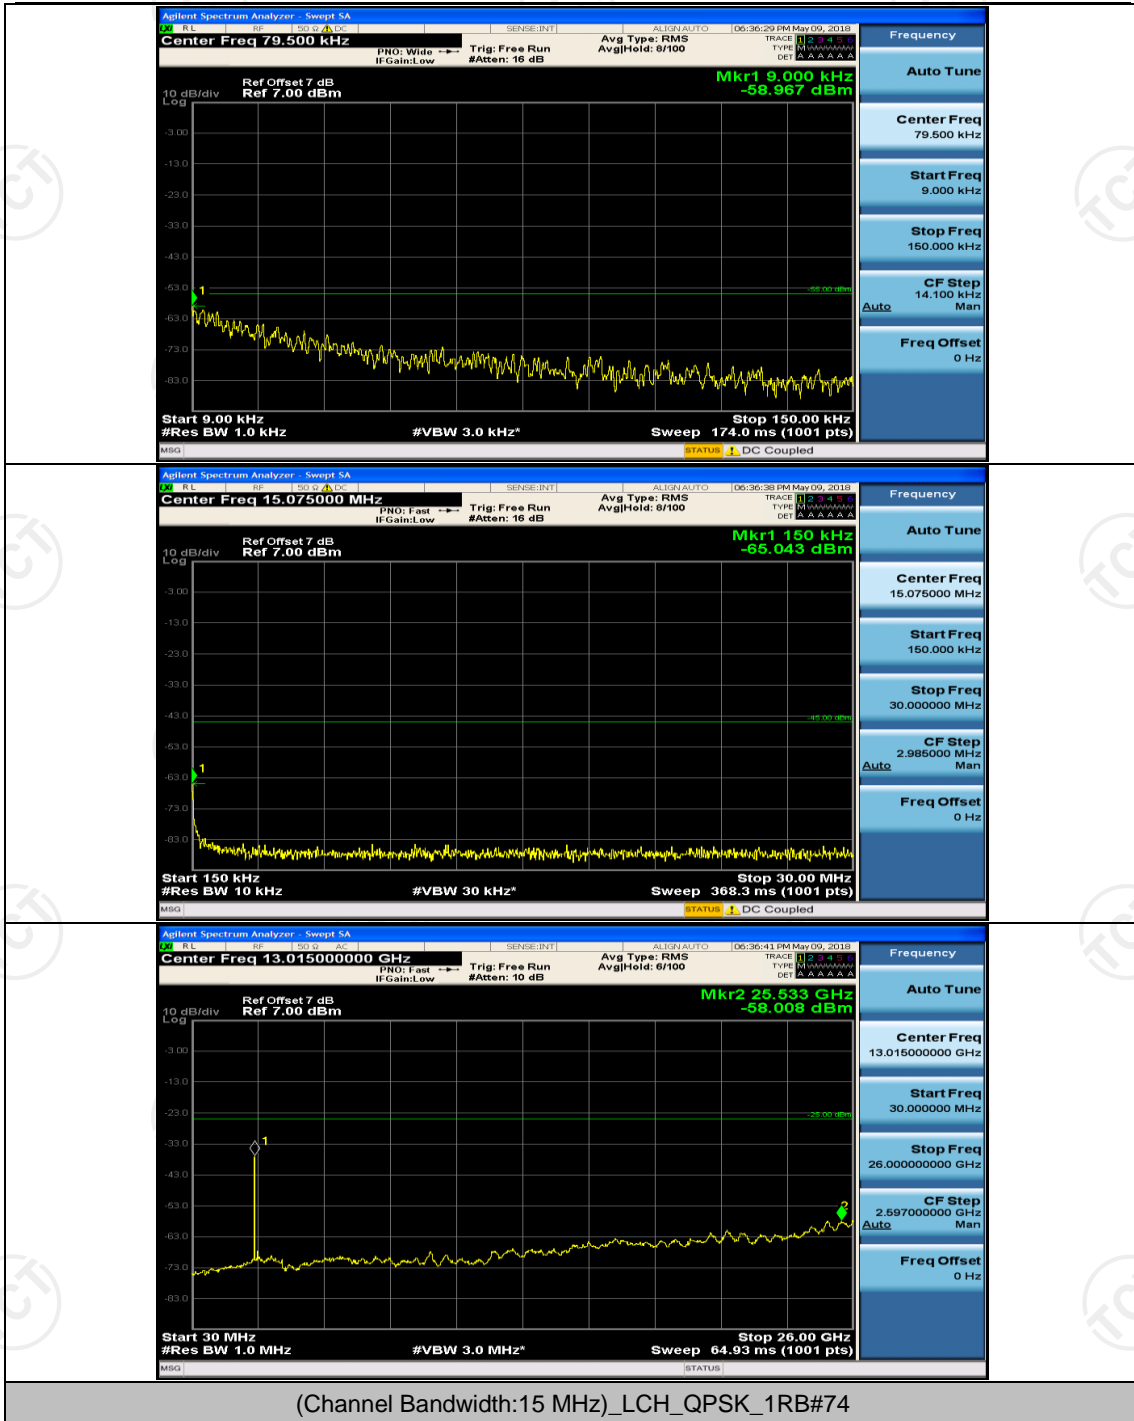

Channel Bandwidth: 10 MHz

Channel Bandwidth: 10 MHz_MCH_QPSK_1RB#0

Channel Bandwidth: 10 MHz_HCH_QPSK_1RB#0

Channel Bandwidth: 10 MHz_LCH_16QAM_1RB#0

Channel Bandwidth: 10 MHz_MCH_16QAM_1RB#0

Channel Bandwidth: 10 MHz_HCH_16QAM_1RB#0

Channel Bandwidth: 15 MHz

(Channel Bandwidth:15 MHz)_MCH_QPSK_1RB#0

(Channel Bandwidth:15 MHz)_HCH_QPSK_1RB#0

(Channel Bandwidth: 15 MHz) LCH_16QAM_1RB#0