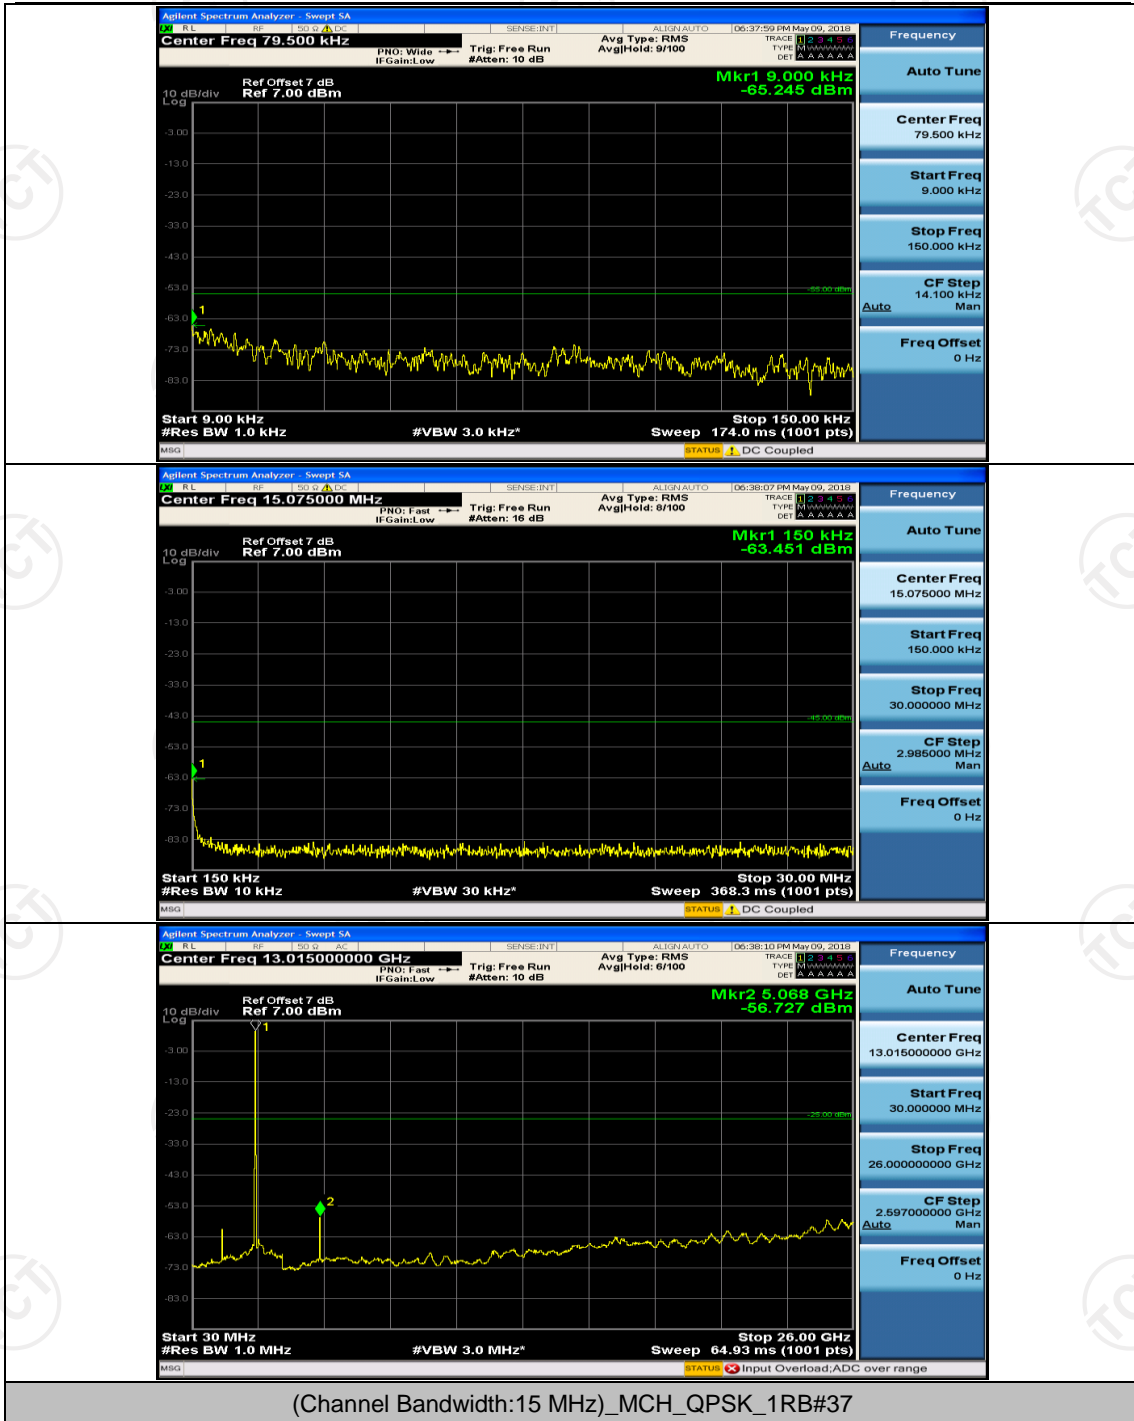

Channel Bandwidth: 10 MHz

Channel Bandwidth: 10 MHz_MCH_QPSK_1RB#0

Channel Bandwidth: 10 MHz_HCH_QPSK_1RB#0

Channel Bandwidth: 10 MHz_LCH_16QAM_1RB#0

Channel Bandwidth: 10 MHz_MCH_16QAM_1RB#0

Channel Bandwidth: 10 MHz_HCH_16QAM_1RB#0

Channel Bandwidth: 15 MHz

(Channel Bandwidth:15 MHz)_MCH_QPSK_1RB#0

(Channel Bandwidth:15 MHz)_HCH_QPSK_1RB#0

(Channel Bandwidth: 15 MHz) LCH_16QAM_1RB#0