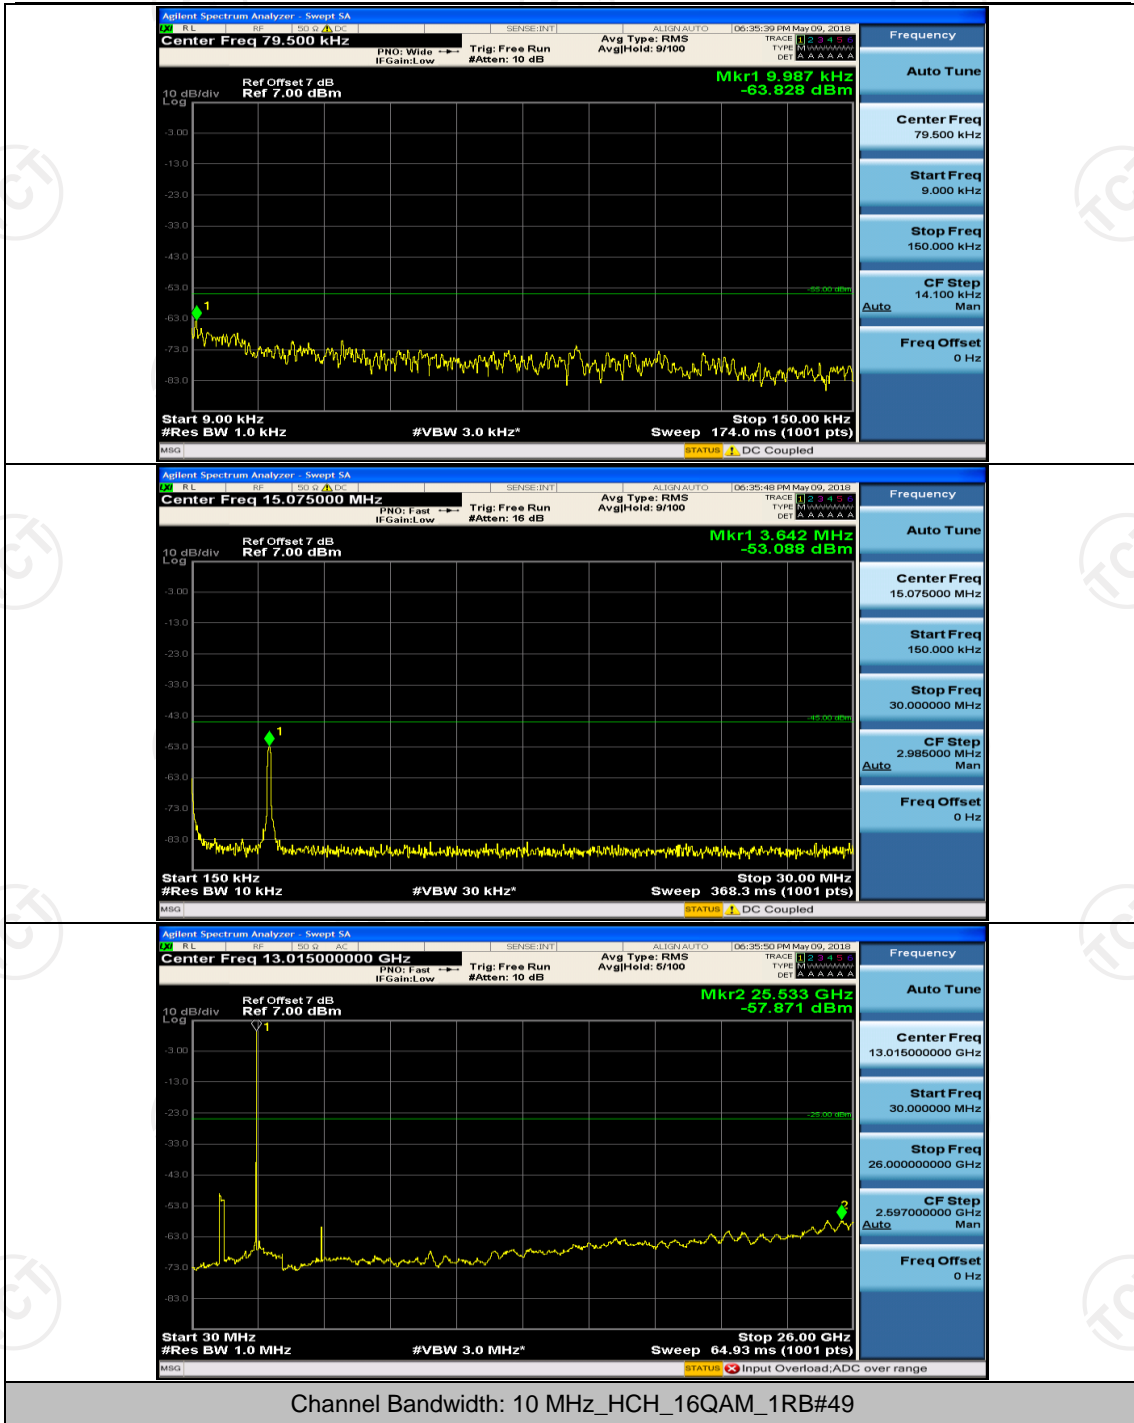

Channel Bandwidth: 10 MHz

Channel Bandwidth: 10 MHz_MCH_QPSK_1RB#0

Channel Bandwidth: 10 MHz_HCH_QPSK_1RB#0

Channel Bandwidth: 10 MHz_LCH_16QAM_1RB#0

Channel Bandwidth: 10 MHz_MCH_16QAM_1RB#0

Channel Bandwidth: 10 MHz_HCH_16QAM_1RB#0

Channel Bandwidth: 15 MHz

(Channel Bandwidth:15 MHz)_MCH_QPSK_1RB#0

(Channel Bandwidth:15 MHz)_HCH_QPSK_1RB#0

(Channel Bandwidth: 15 MHz) LCH_16QAM_1RB#0