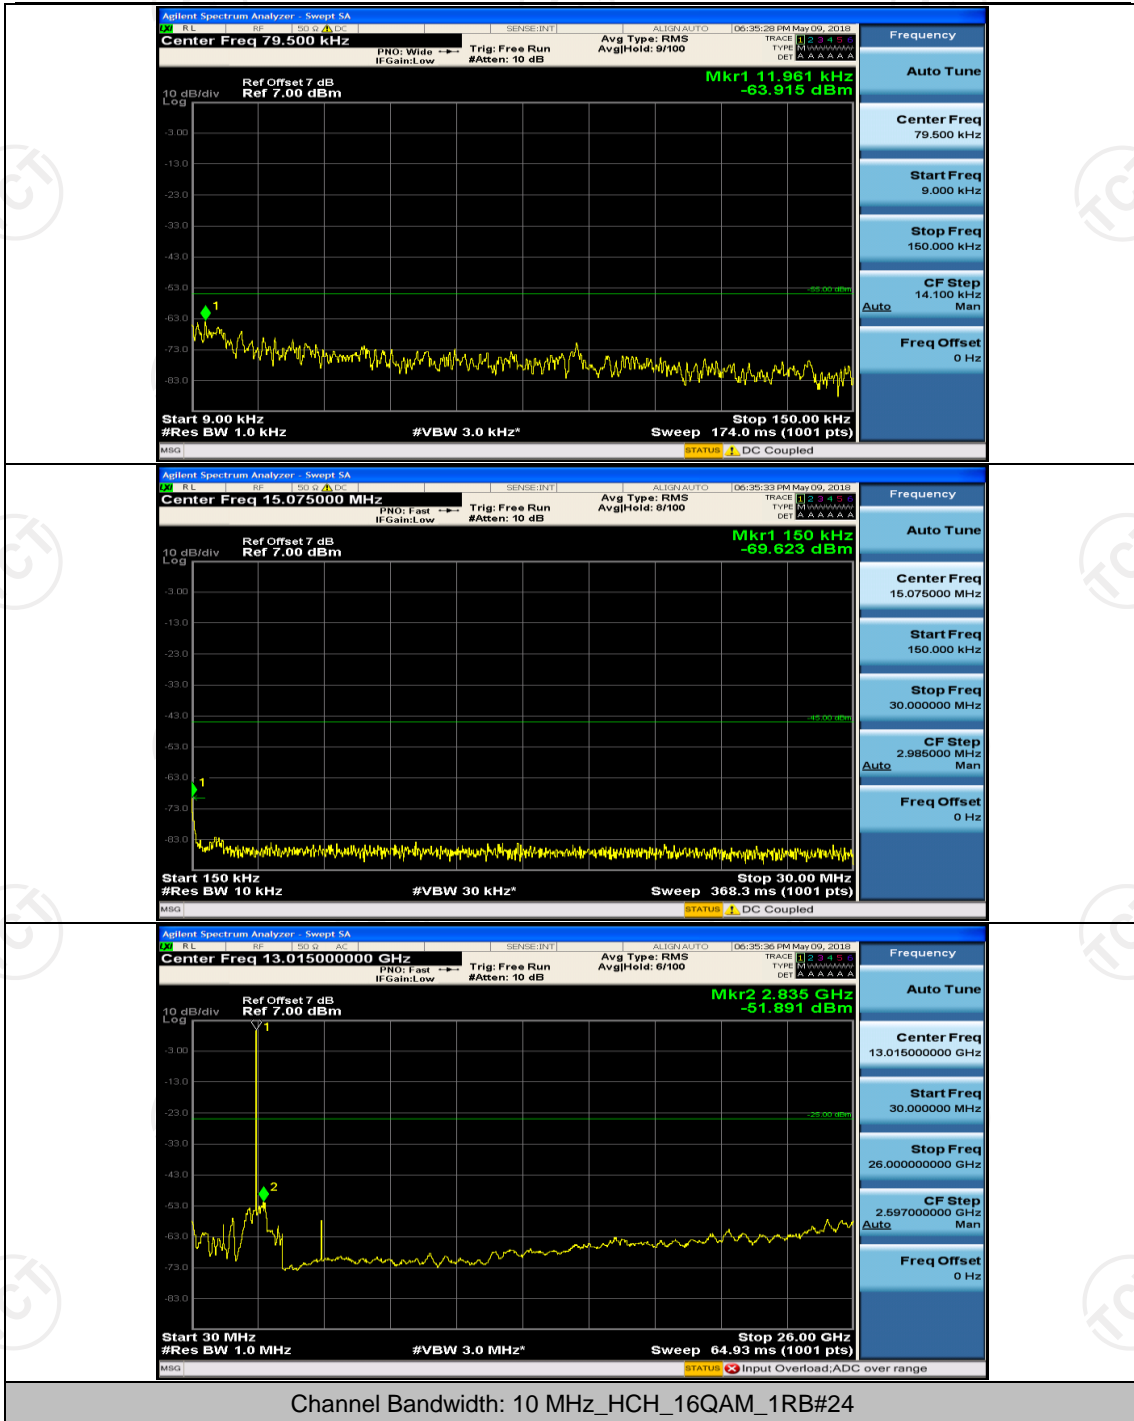

Channel Bandwidth: 10 MHz

Channel Bandwidth: 10 MHz_MCH_QPSK_1RB#0

Channel Bandwidth: 10 MHz_HCH_QPSK_1RB#0

Channel Bandwidth: 10 MHz_LCH_16QAM_1RB#0

Channel Bandwidth: 10 MHz_MCH_16QAM_1RB#0

Channel Bandwidth: 10 MHz_HCH_16QAM_1RB#0

Channel Bandwidth: 15 MHz

(Channel Bandwidth:15 MHz)_MCH_QPSK_1RB#0

(Channel Bandwidth:15 MHz)_HCH_QPSK_1RB#0

(Channel Bandwidth: 15 MHz) LCH_16QAM_1RB#0