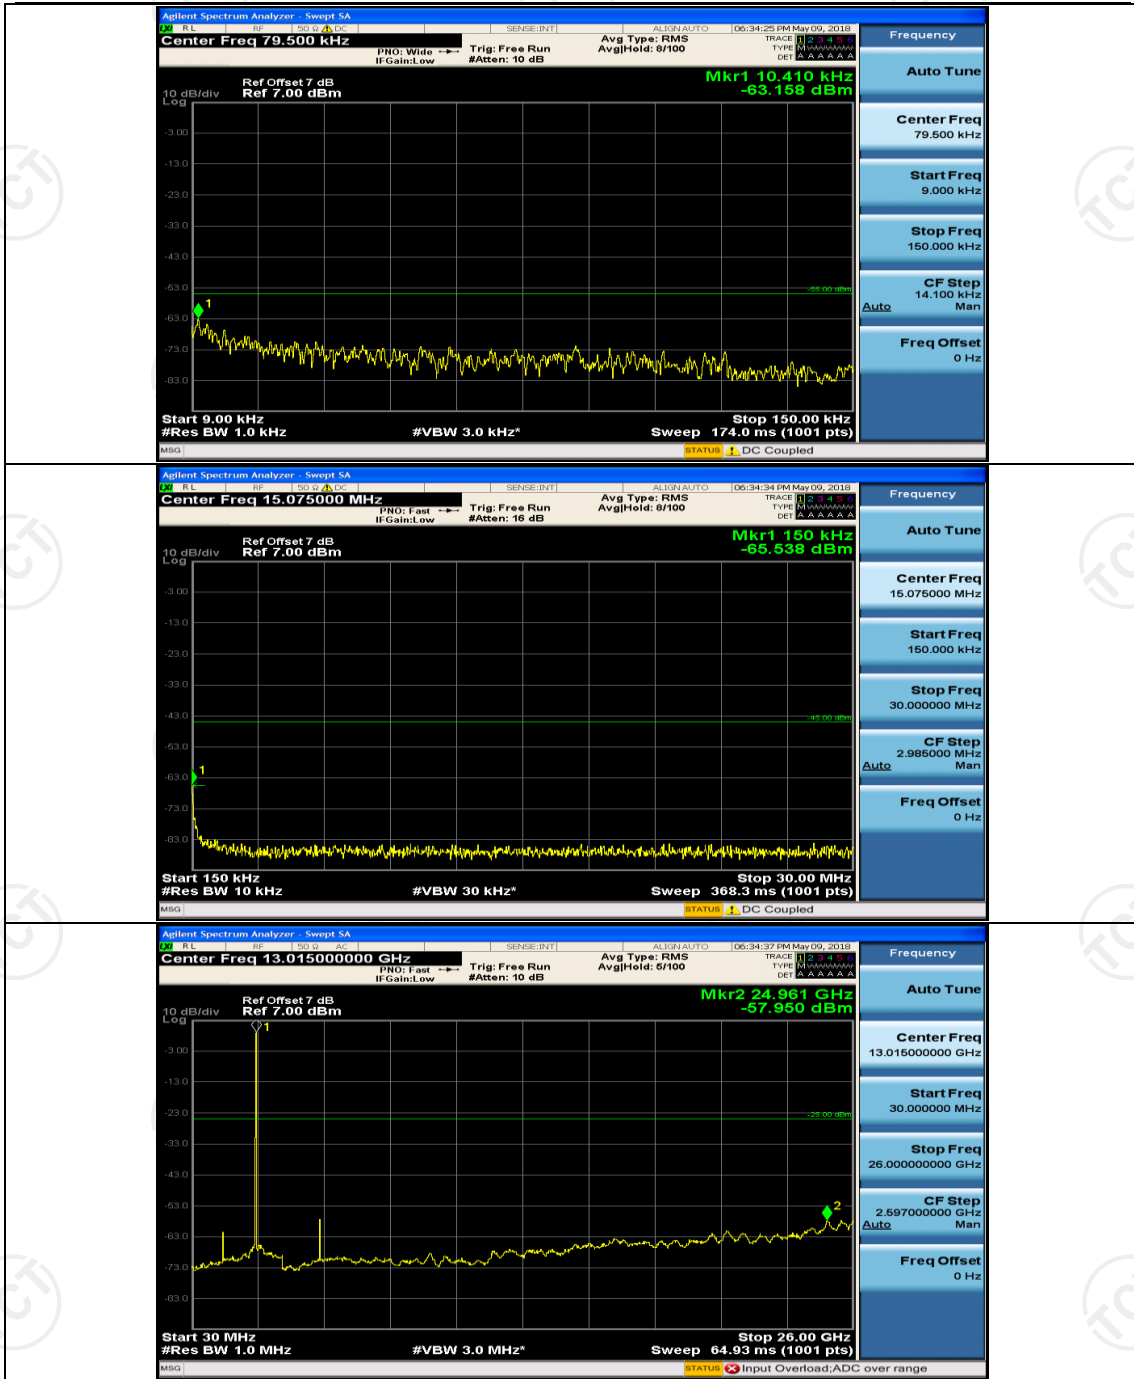

Channel Bandwidth: 10 MHz

Channel Bandwidth: 10 MHz_MCH_QPSK_1RB#0

Channel Bandwidth: 10 MHz_HCH_QPSK_1RB#0

Channel Bandwidth: 10 MHz_LCH_16QAM_1RB#0

Channel Bandwidth: 10 MHz_MCH_16QAM_1RB#0

Channel Bandwidth: 10 MHz_HCH_16QAM_1RB#0

Channel Bandwidth: 15 MHz

(Channel Bandwidth:15 MHz)_MCH_QPSK_1RB#0

(Channel Bandwidth:15 MHz)_HCH_QPSK_1RB#0

(Channel Bandwidth: 15 MHz) LCH_16QAM_1RB#0