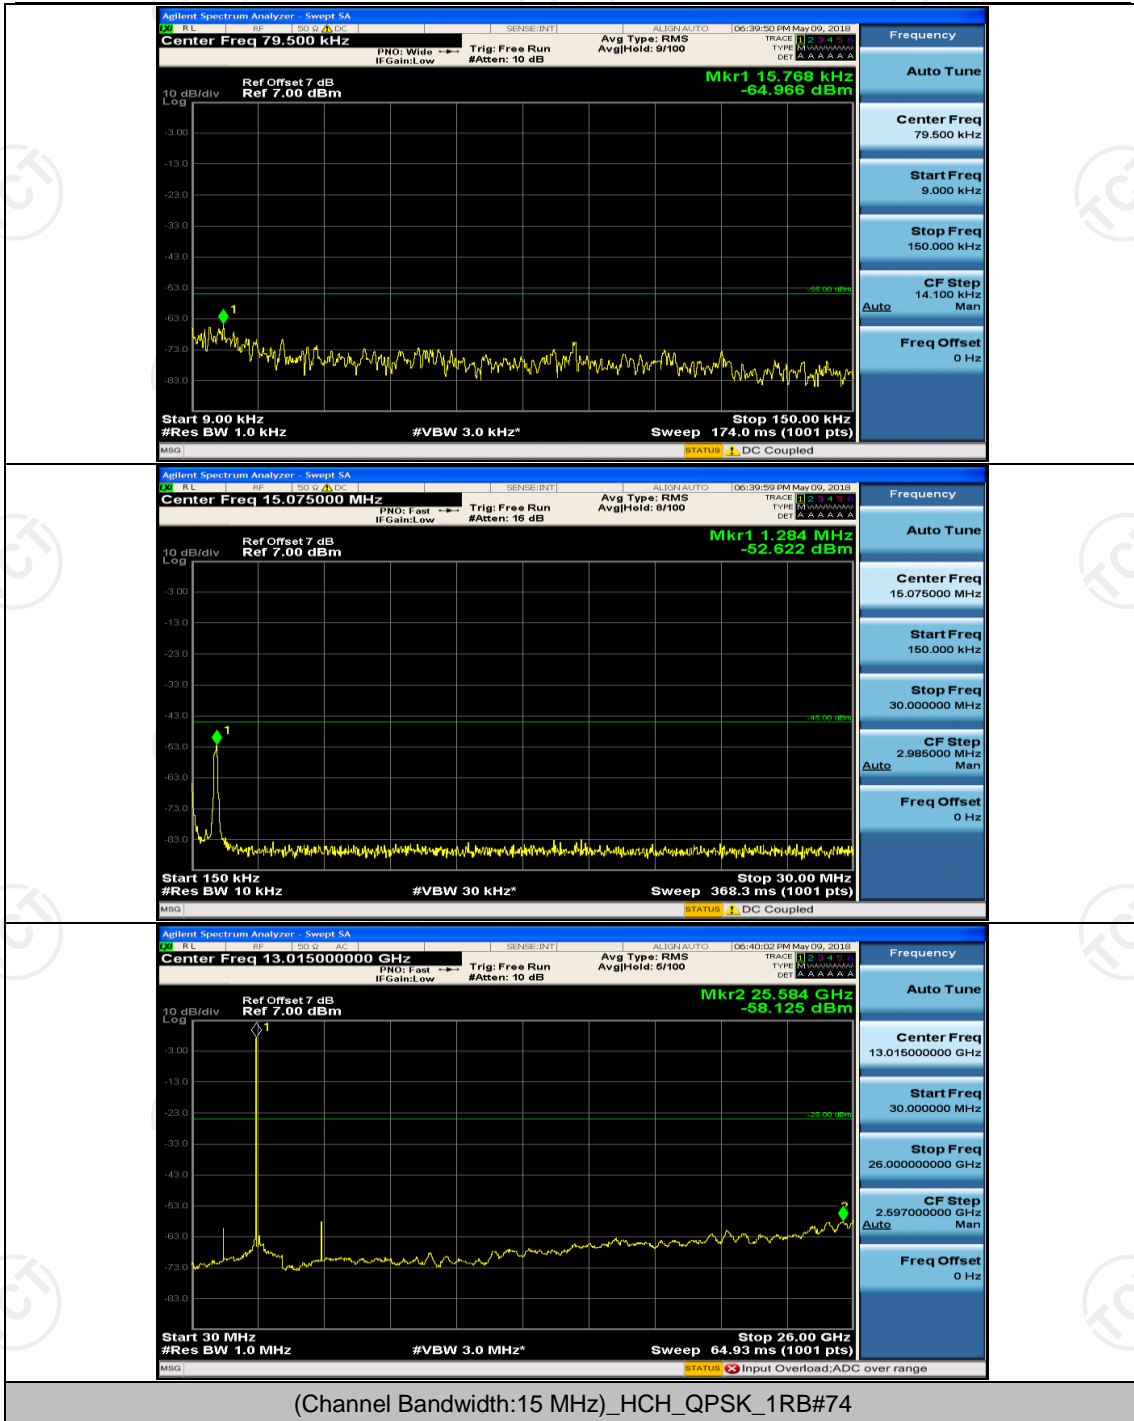

Channel Bandwidth: 10 MHz

Channel Bandwidth: 10 MHz_MCH_QPSK_1RB#0

Channel Bandwidth: 10 MHz_HCH_QPSK_1RB#0

Channel Bandwidth: 10 MHz_LCH_16QAM_1RB#0

Channel Bandwidth: 10 MHz_MCH_16QAM_1RB#0

Channel Bandwidth: 10 MHz_HCH_16QAM_1RB#0

Channel Bandwidth: 15 MHz

(Channel Bandwidth:15 MHz)_MCH_QPSK_1RB#0

(Channel Bandwidth:15 MHz)_HCH_QPSK_1RB#0

(Channel Bandwidth: 15 MHz) LCH_16QAM_1RB#0