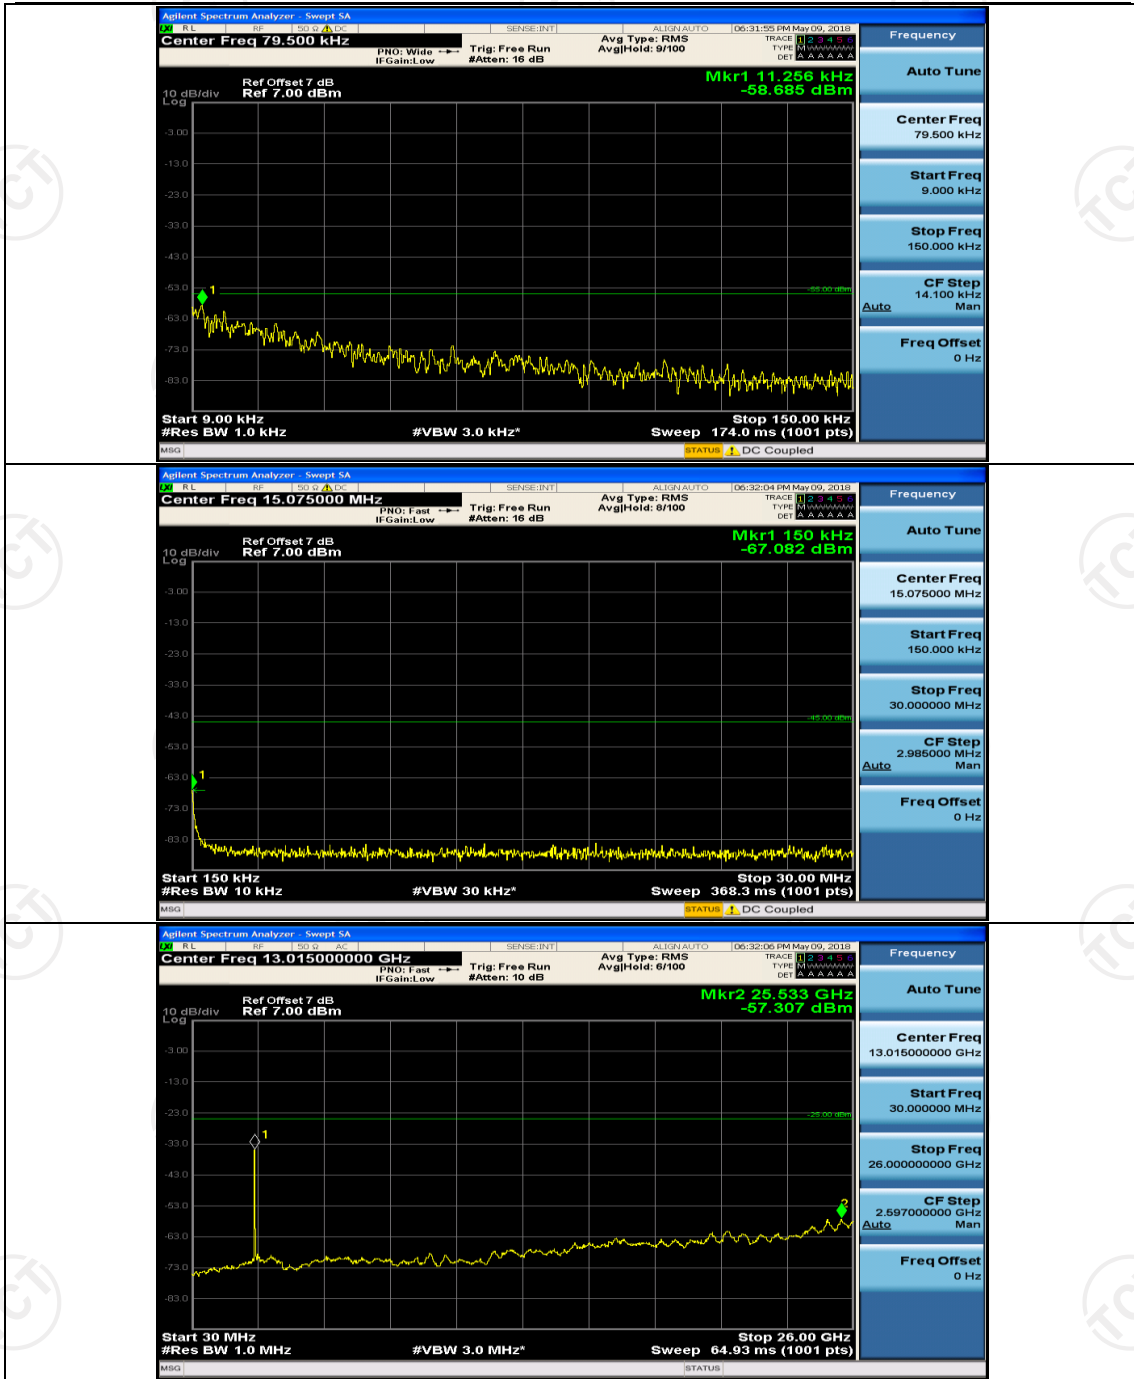

Channel Bandwidth: 10 MHz

Channel Bandwidth: 10 MHz_MCH_QPSK_1RB#0

Channel Bandwidth: 10 MHz_HCH_QPSK_1RB#0

Channel Bandwidth: 10 MHz_LCH_16QAM_1RB#0

Channel Bandwidth: 10 MHz_MCH_16QAM_1RB#0

Channel Bandwidth: 10 MHz_HCH_16QAM_1RB#0

Channel Bandwidth: 15 MHz

(Channel Bandwidth:15 MHz)_MCH_QPSK_1RB#0

(Channel Bandwidth:15 MHz)_HCH_QPSK_1RB#0

(Channel Bandwidth: 15 MHz) LCH_16QAM_1RB#0