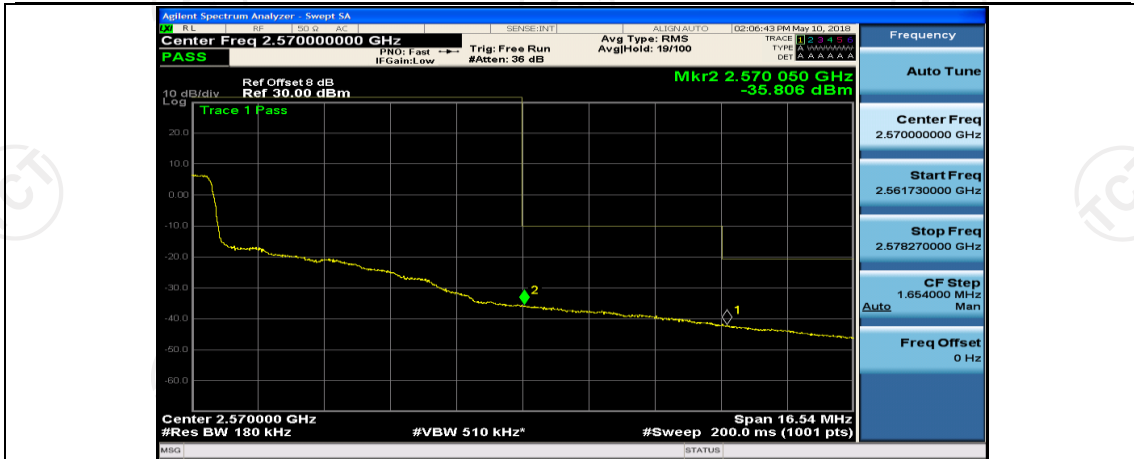

(Channel Bandwidth:15 MHz)_LCH_16QAM_37RB#38

(Channel Bandwidth:15 MHz)_LCH_16QAM_75RB#0

(Channel Bandwidth:15 MHz)_HCH_16QAM_1RB#0

(Channel Bandwidth:15 MHz)_HCH_16QAM_37RB#18

(Channel Bandwidth:15 MHz)_HCH_16QAM_37RB#38

(Channel Bandwidth:15 MHz)_HCH_16QAM_75RB#0

Channel Bandwidth: 20 MHz

(Channel Bandwidth:20 MHz)_LCH_QPSK_50RB#0

(Channel Bandwidth:20 MHz)_LCH_QPSK_50RB#25

(Channel Bandwidth:20 MHz)_LCH_QPSK_50RB#50

(Channel Bandwidth:20 MHz)_HCH_QPSK_50RB#50