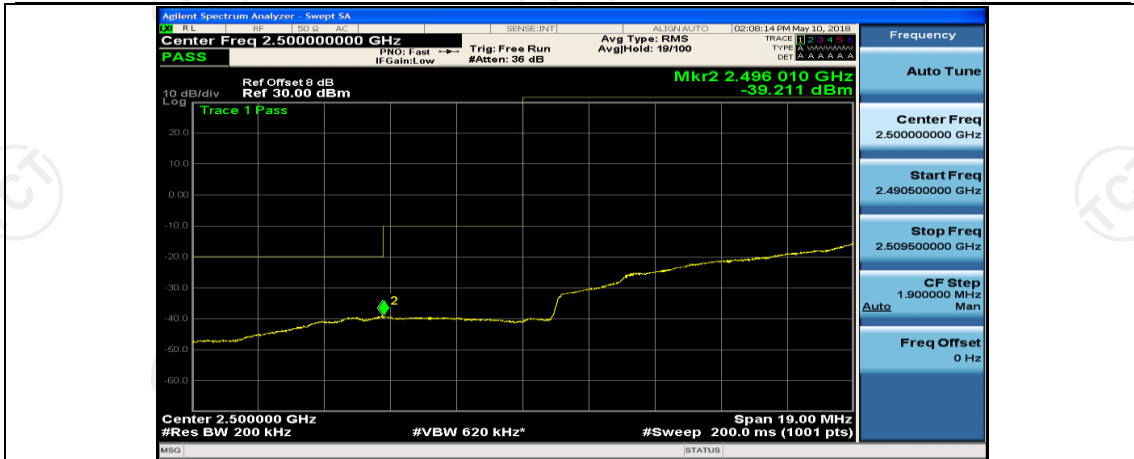

(Channel Bandwidth:15 MHz)_HCH_16QAM_75RB#0

Channel Bandwidth: 20 MHz

(Channel Bandwidth:20 MHz)_LCH_QPSK_50RB#0

(Channel Bandwidth:20 MHz)_LCH_QPSK_50RB#25

(Channel Bandwidth:20 MHz)_LCH_QPSK_50RB#50

(Channel Bandwidth:20 MHz)_HCH_QPSK_50RB#50

(Channel Bandwidth:20 MHz)_HCH_QPSK_100RB#0

(Channel Bandwidth:20 MHz)_LCH_16QAM_1RB#0

(Channel Bandwidth:20 MHz)_LCH_16QAM_1RB#49

(Channel Bandwidth:20 MHz)_LCH_16QAM_1RB#99

(Channel Bandwidth:20 MHz)_LCH_16QAM_50RB#0