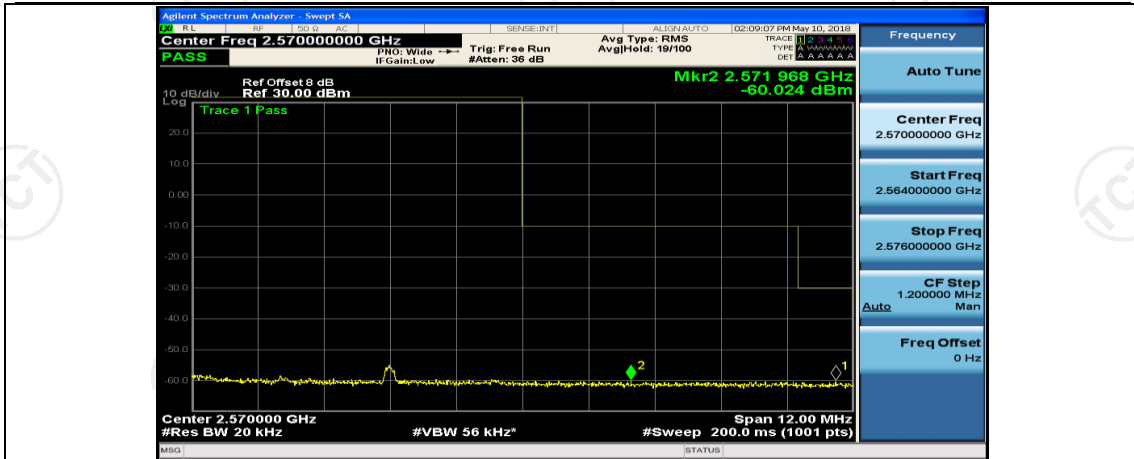

(Channel Bandwidth:15 MHz)_HCH_16QAM_75RB#0

Channel Bandwidth: 20 MHz

(Channel Bandwidth:20 MHz)_LCH_QPSK_50RB#0

(Channel Bandwidth:20 MHz)_LCH_QPSK_50RB#25

(Channel Bandwidth:20 MHz)_LCH_QPSK_50RB#50

(Channel Bandwidth:20 MHz)_HCH_QPSK_50RB#50

(Channel Bandwidth:20 MHz)_HCH_QPSK_100RB#0

(Channel Bandwidth:20 MHz)_LCH_16QAM_1RB#0

(Channel Bandwidth:20 MHz)_LCH_16QAM_1RB#49

(Channel Bandwidth:20 MHz)_LCH_16QAM_1RB#99

(Channel Bandwidth:20 MHz)_LCH_16QAM_50RB#0