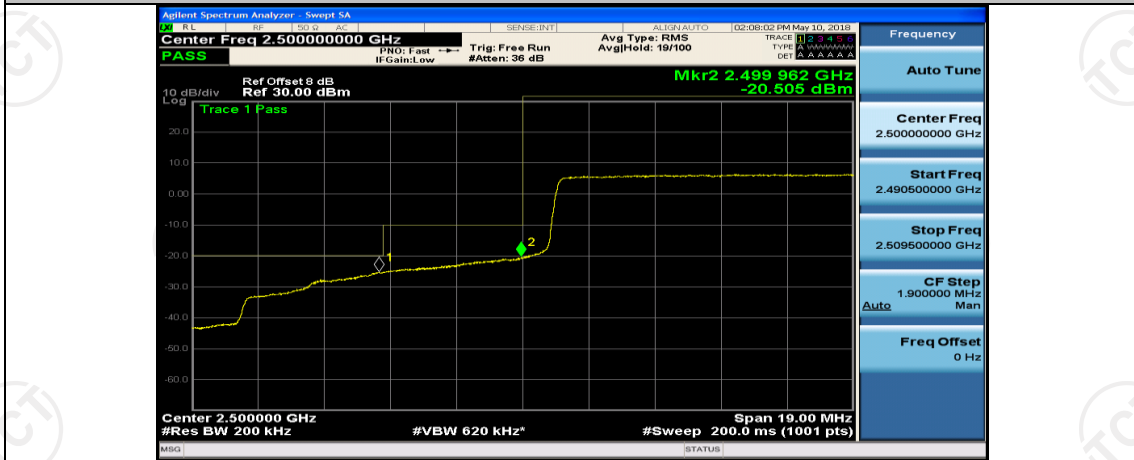

(Channel Bandwidth:15 MHz)_HCH_16QAM_75RB#0

Channel Bandwidth: 20 MHz

(Channel Bandwidth:20 MHz)_LCH_QPSK_50RB#0

(Channel Bandwidth:20 MHz)_LCH_QPSK_50RB#25

(Channel Bandwidth:20 MHz)_LCH_QPSK_50RB#50

(Channel Bandwidth:20 MHz)_HCH_QPSK_50RB#50

(Channel Bandwidth:20 MHz)_HCH_QPSK_100RB#0

(Channel Bandwidth:20 MHz)_LCH_16QAM_1RB#0

(Channel Bandwidth:20 MHz)_LCH_16QAM_1RB#49

(Channel Bandwidth:20 MHz)_LCH_16QAM_1RB#99

(Channel Bandwidth:20 MHz)_LCH_16QAM_50RB#0