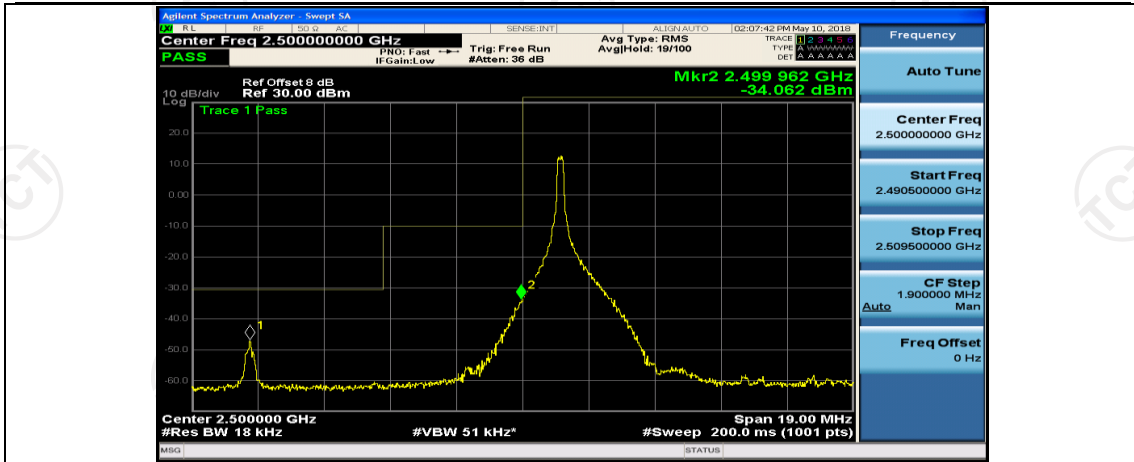

(Channel Bandwidth:15 MHz)_LCH_16QAM_37RB#38

(Channel Bandwidth:15 MHz)_LCH_16QAM_75RB#0

(Channel Bandwidth:15 MHz)_HCH_16QAM_1RB#0

(Channel Bandwidth:15 MHz)_HCH_16QAM_37RB#18

(Channel Bandwidth:15 MHz)_HCH_16QAM_37RB#38

(Channel Bandwidth:15 MHz)_HCH_16QAM_75RB#0

Channel Bandwidth: 20 MHz

(Channel Bandwidth:20 MHz)_LCH_QPSK_50RB#0

(Channel Bandwidth:20 MHz)_LCH_QPSK_50RB#25

(Channel Bandwidth:20 MHz)_LCH_QPSK_50RB#50

(Channel Bandwidth:20 MHz)_HCH_QPSK_50RB#50

(Channel Bandwidth:20 MHz)_HCH_QPSK_100RB#0

(Channel Bandwidth:20 MHz)_LCH_16QAM_1RB#0

(Channel Bandwidth:20 MHz)_LCH_16QAM_1RB#49

(Channel Bandwidth:20 MHz)_LCH_16QAM_1RB#99

(Channel Bandwidth:20 MHz)_LCH_16QAM_50RB#0