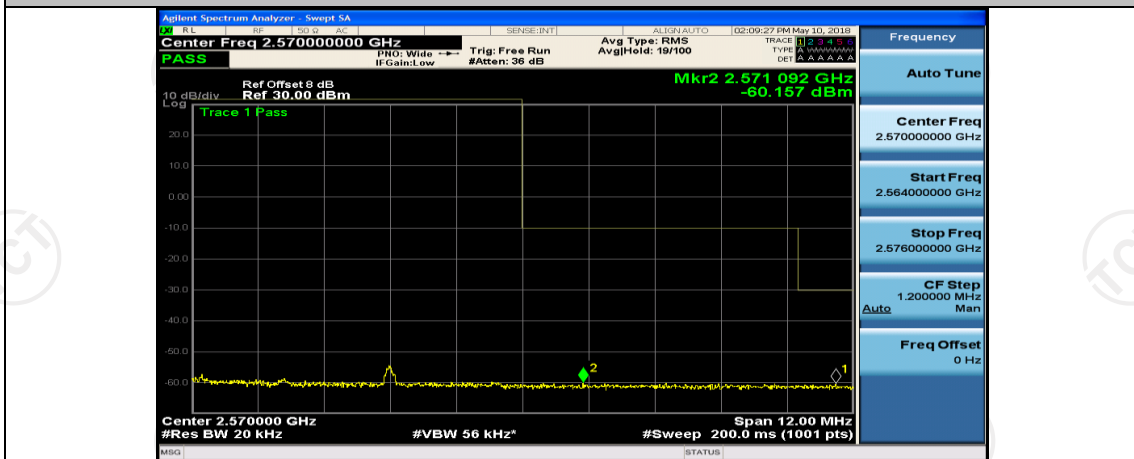

(Channel Bandwidth:20 MHz)_LCH_16QAM_50RB#25

(Channel Bandwidth:20 MHz)_LCH_16QAM_50RB#50

(Channel Bandwidth:20 MHz)_LCH_16QAM_100RB#0

(Channel Bandwidth:20 MHz)_HCH_16QAM_1RB#0

(Channel Bandwidth:20 MHz)_HCH_16QAM_1RB#49