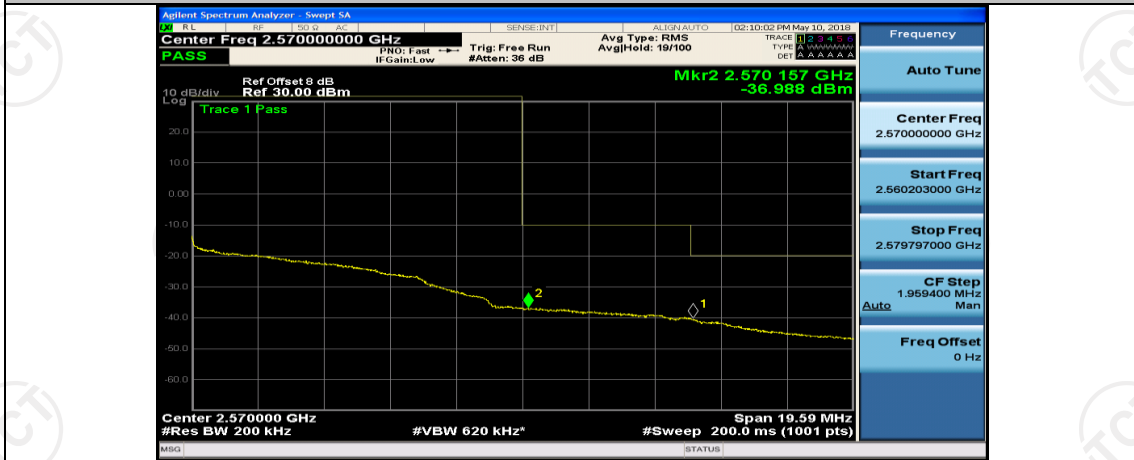

(Channel Bandwidth:20 MHz)_HCH_16QAM_50RB#0