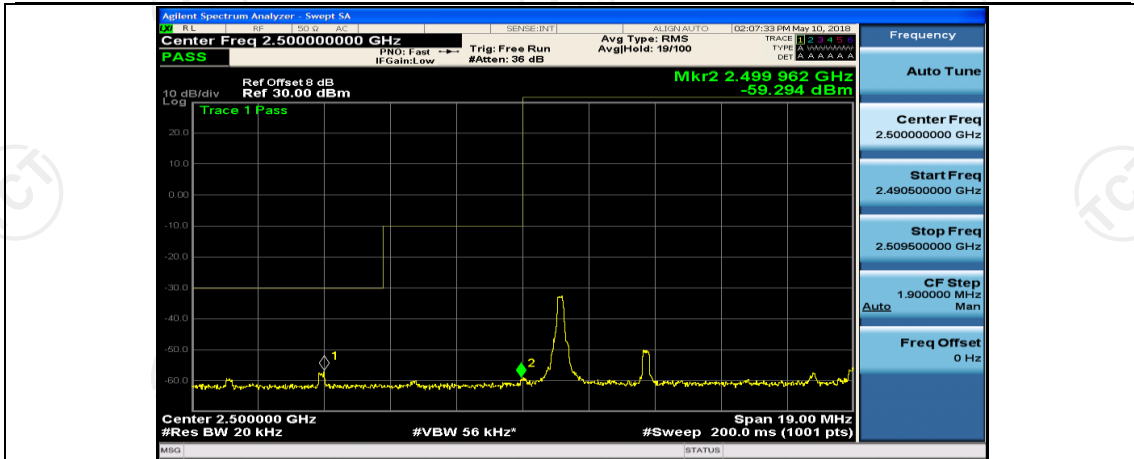

(Channel Bandwidth:15 MHz)_LCH_16QAM_37RB#38

(Channel Bandwidth:15 MHz)_LCH_16QAM_75RB#0

(Channel Bandwidth:15 MHz)_HCH_16QAM_1RB#0

(Channel Bandwidth:15 MHz)_HCH_16QAM_37RB#18

(Channel Bandwidth:15 MHz)_HCH_16QAM_37RB#38

(Channel Bandwidth:15 MHz)_HCH_16QAM_75RB#0

Channel Bandwidth: 20 MHz

(Channel Bandwidth:20 MHz)_LCH_QPSK_50RB#0

(Channel Bandwidth:20 MHz)_LCH_QPSK_50RB#25

(Channel Bandwidth:20 MHz)_LCH_QPSK_50RB#50

(Channel Bandwidth:20 MHz)_HCH_QPSK_50RB#50