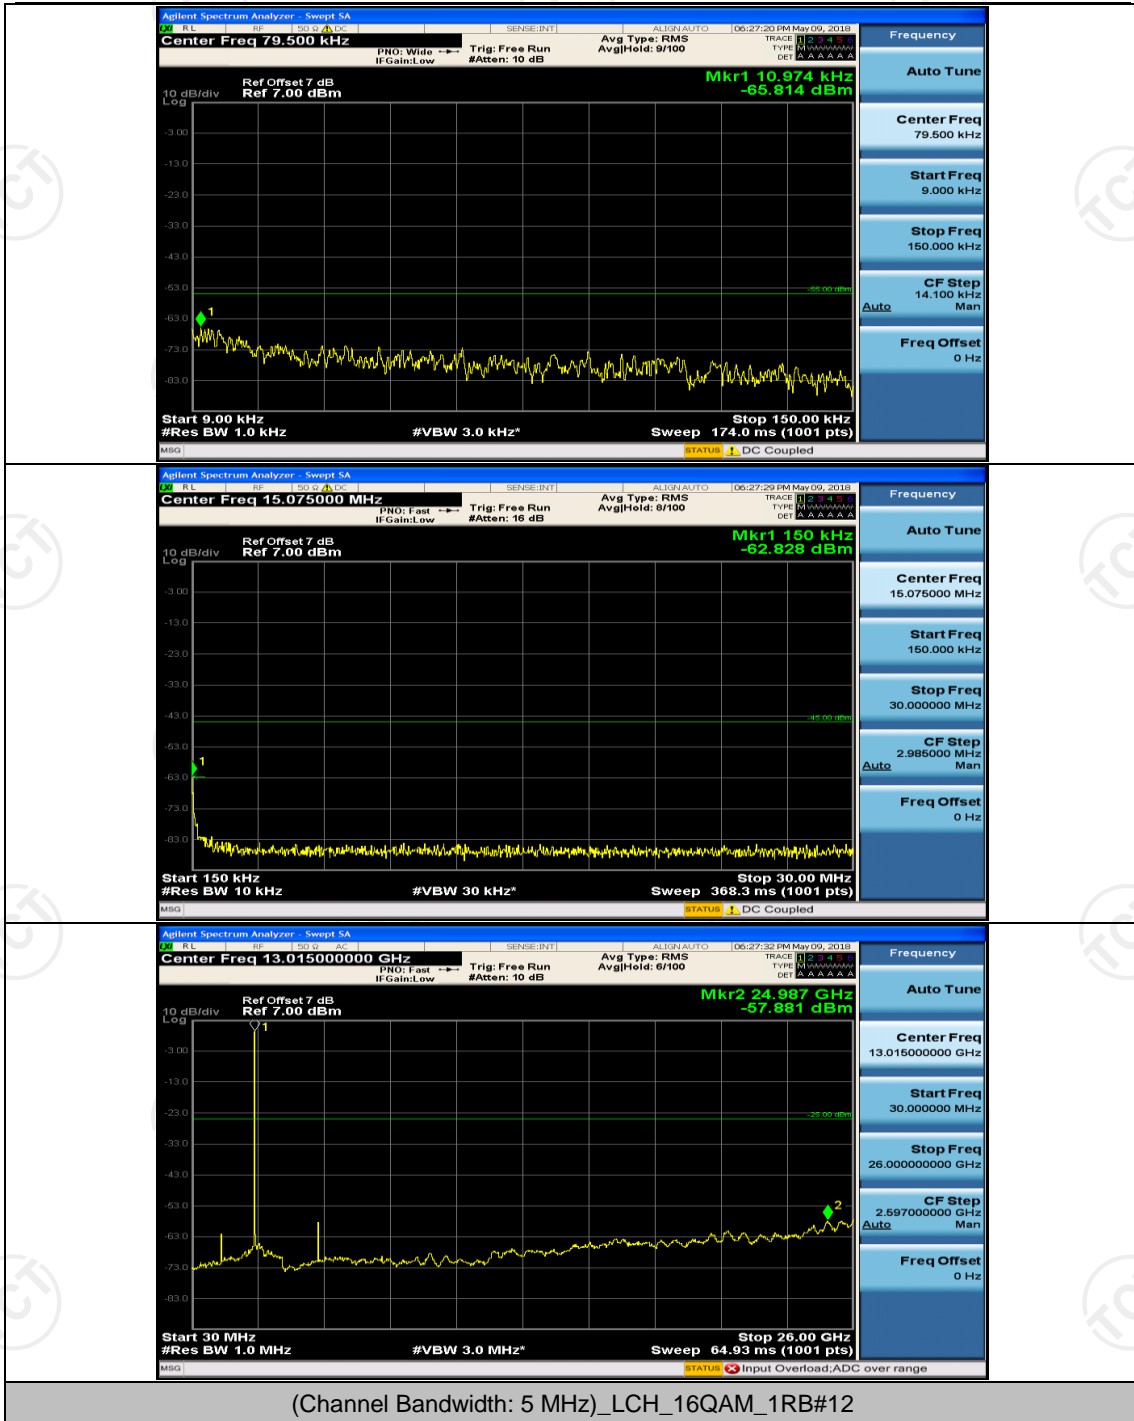

Appendix E: Conducted Spurious Emission

Test Graphs

Channel Bandwidth: 5 MHz

(Channel Bandwidth: 5 MHz)_MCH_QPSK_1RB#0

(Channel Bandwidth: 5 MHz)_HCH_QPSK_1RB#0

(Channel Bandwidth: 5 MHz)_LCH_16QAM_1RB#0

(Channel Bandwidth: 5 MHz)_LCH_16QAM_1RB#12

(Channel Bandwidth: 5 MHz)_MCH_16QAM_1RB#0

(Channel Bandwidth: 5 MHz)_HCH_16QAM_1RB#0