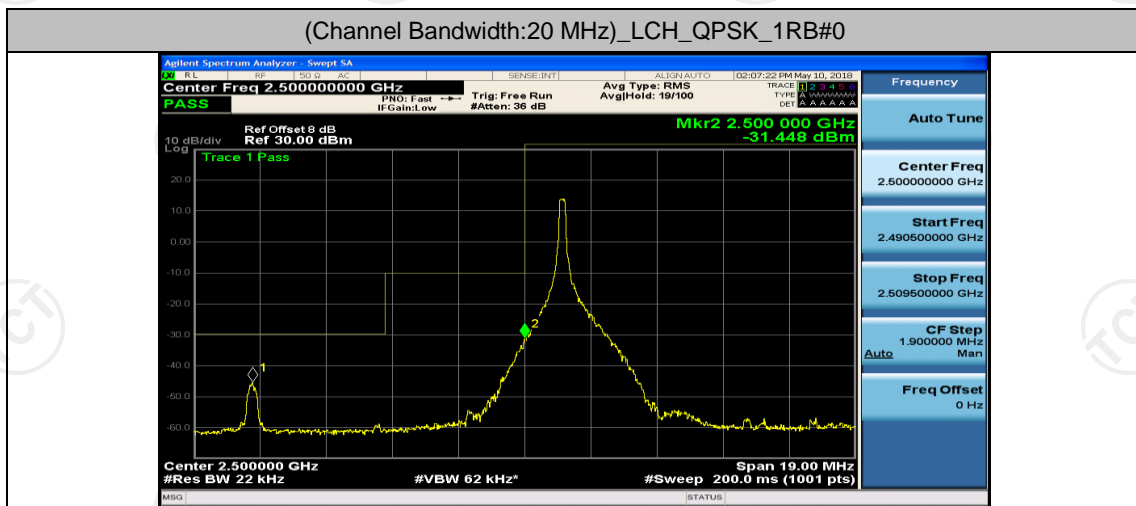

(Channel Bandwidth:15 MHz)_LCH_16QAM_37RB#38

(Channel Bandwidth:15 MHz)_LCH_16QAM_75RB#0

(Channel Bandwidth:15 MHz)_HCH_16QAM_1RB#0

(Channel Bandwidth:15 MHz)_HCH_16QAM_37RB#18

(Channel Bandwidth:15 MHz)_HCH_16QAM_37RB#38

(Channel Bandwidth:15 MHz)_HCH_16QAM_75RB#0

Channel Bandwidth: 20 MHz

(Channel Bandwidth:20 MHz)_LCH_QPSK_50RB#0

(Channel Bandwidth:20 MHz)_LCH_QPSK_50RB#25

(Channel Bandwidth:20 MHz)_LCH_QPSK_50RB#50

(Channel Bandwidth:20 MHz)_HCH_QPSK_50RB#50