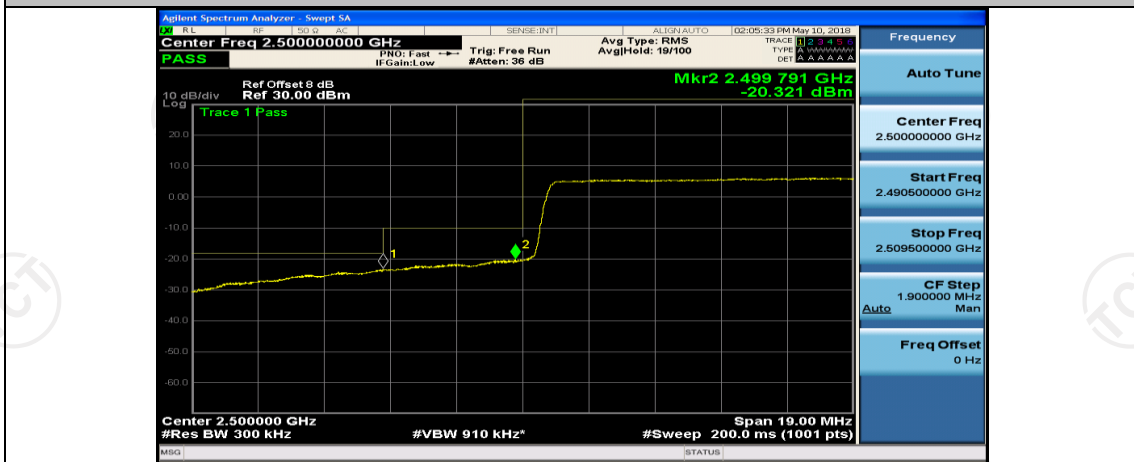

(Channel Bandwidth:15 MHz)_LCH_16QAM_37RB#38

(Channel Bandwidth:15 MHz)_LCH_16QAM_75RB#0

(Channel Bandwidth:15 MHz)_HCH_16QAM_1RB#0

(Channel Bandwidth:15 MHz)_HCH_16QAM_37RB#18

(Channel Bandwidth:15 MHz)_HCH_16QAM_37RB#38

(Channel Bandwidth:15 MHz)_HCH_16QAM_75RB#0

Channel Bandwidth: 20 MHz

(Channel Bandwidth:20 MHz)_LCH_QPSK_50RB#0

(Channel Bandwidth:20 MHz)_LCH_QPSK_50RB#25

(Channel Bandwidth:20 MHz)_LCH_QPSK_50RB#50

(Channel Bandwidth:20 MHz)_HCH_QPSK_50RB#50