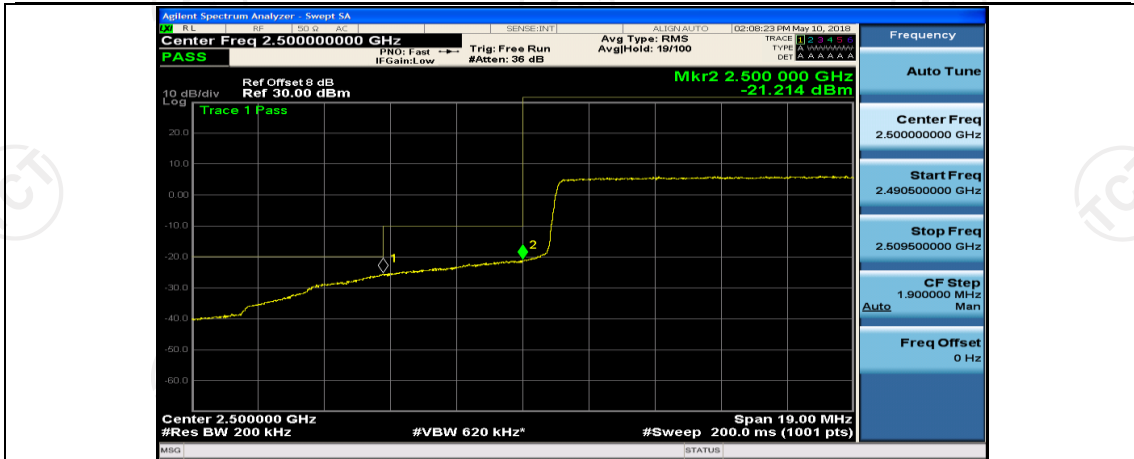

(Channel Bandwidth:20 MHz)_HCH_QPSK_100RB#0

(Channel Bandwidth:20 MHz)_LCH_16QAM_1RB#0

(Channel Bandwidth:20 MHz)_LCH_16QAM_1RB#49

(Channel Bandwidth:20 MHz)_LCH_16QAM_1RB#99

(Channel Bandwidth:20 MHz)_LCH_16QAM_50RB#0