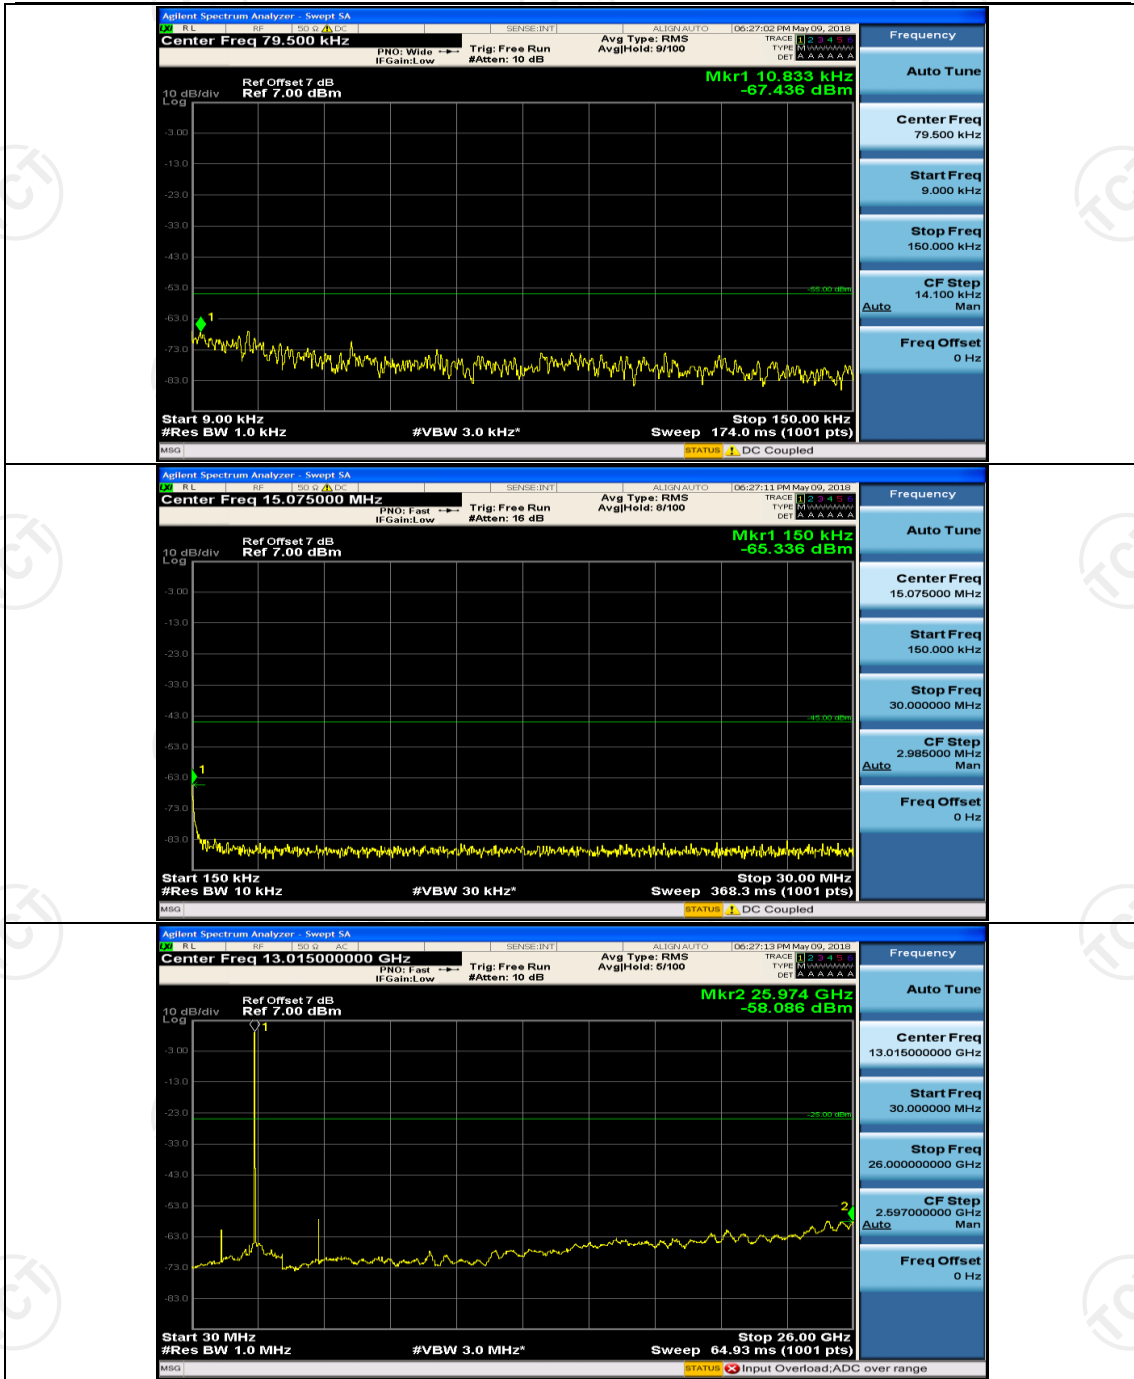

(Channel Bandwidth:20 MHz)_LCH_16QAM_50RB#25

(Channel Bandwidth:20 MHz)_LCH_16QAM_50RB#50

(Channel Bandwidth:20 MHz)_LCH_16QAM_100RB#0

(Channel Bandwidth:20 MHz)_HCH_16QAM_1RB#0

(Channel Bandwidth:20 MHz)_HCH_16QAM_1RB#49

(Channel Bandwidth:20 MHz)_HCH_16QAM_1RB#99

(Channel Bandwidth:20 MHz)_HCH_16QAM_50RB#0

(Channel Bandwidth:20 MHz)_HCH_16QAM_50RB#25

(Channel Bandwidth:20 MHz)_HCH_16QAM_50RB#50

(Channel Bandwidth:20 MHz)_HCH_16QAM_100RB#0

Appendix E: Conducted Spurious Emission

Test Graphs

Channel Bandwidth: 5 MHz

(Channel Bandwidth: 5 MHz)_MCH_QPSK_1RB#0

(Channel Bandwidth: 5 MHz)_HCH_QPSK_1RB#0

(Channel Bandwidth: 5 MHz)_LCH_16QAM_1RB#0

(Channel Bandwidth: 5 MHz)_LCH_16QAM_1RB#12