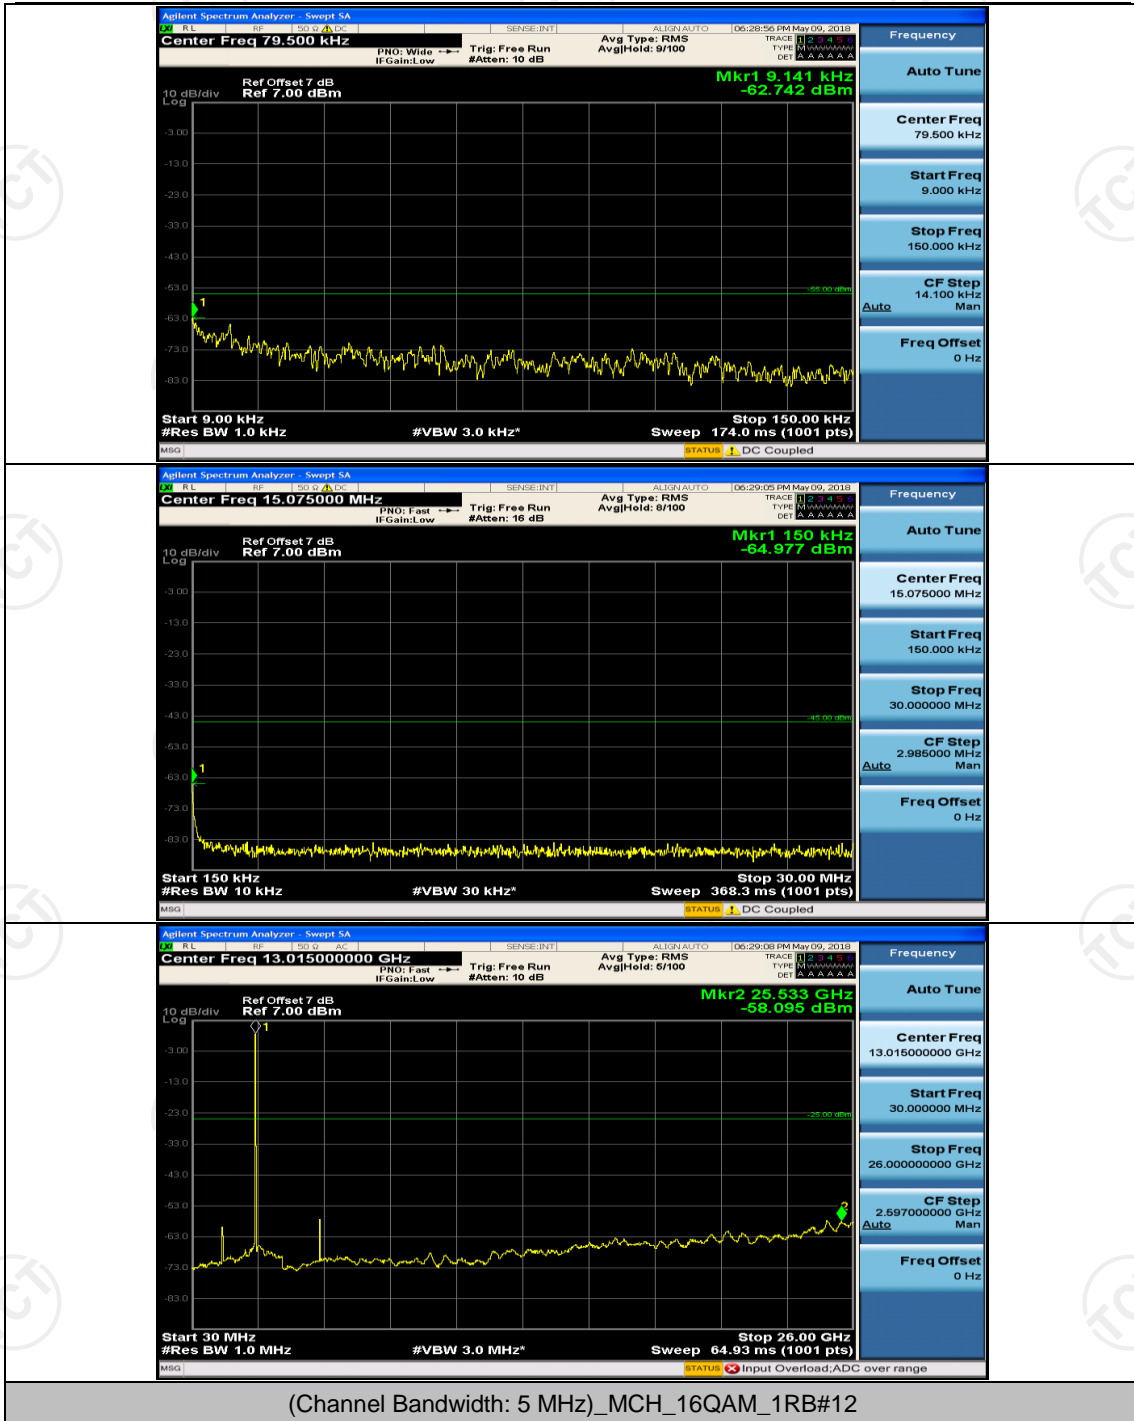

(Channel Bandwidth:20 MHz)_HCH_16QAM_1RB#99

(Channel Bandwidth:20 MHz)_HCH_16QAM_50RB#0

(Channel Bandwidth:20 MHz)_HCH_16QAM_50RB#25

(Channel Bandwidth:20 MHz)_HCH_16QAM_50RB#50

(Channel Bandwidth:20 MHz)_HCH_16QAM_100RB#0

Appendix E: Conducted Spurious Emission

Test Graphs

Channel Bandwidth: 5 MHz

(Channel Bandwidth: 5 MHz)_MCH_QPSK_1RB#0

(Channel Bandwidth: 5 MHz)_HCH_QPSK_1RB#0

(Channel Bandwidth: 5 MHz)_LCH_16QAM_1RB#0

(Channel Bandwidth: 5 MHz)_LCH_16QAM_1RB#12

(Channel Bandwidth: 5 MHz)_MCH_16QAM_1RB#0

(Channel Bandwidth: 5 MHz)_HCH_16QAM_1RB#0