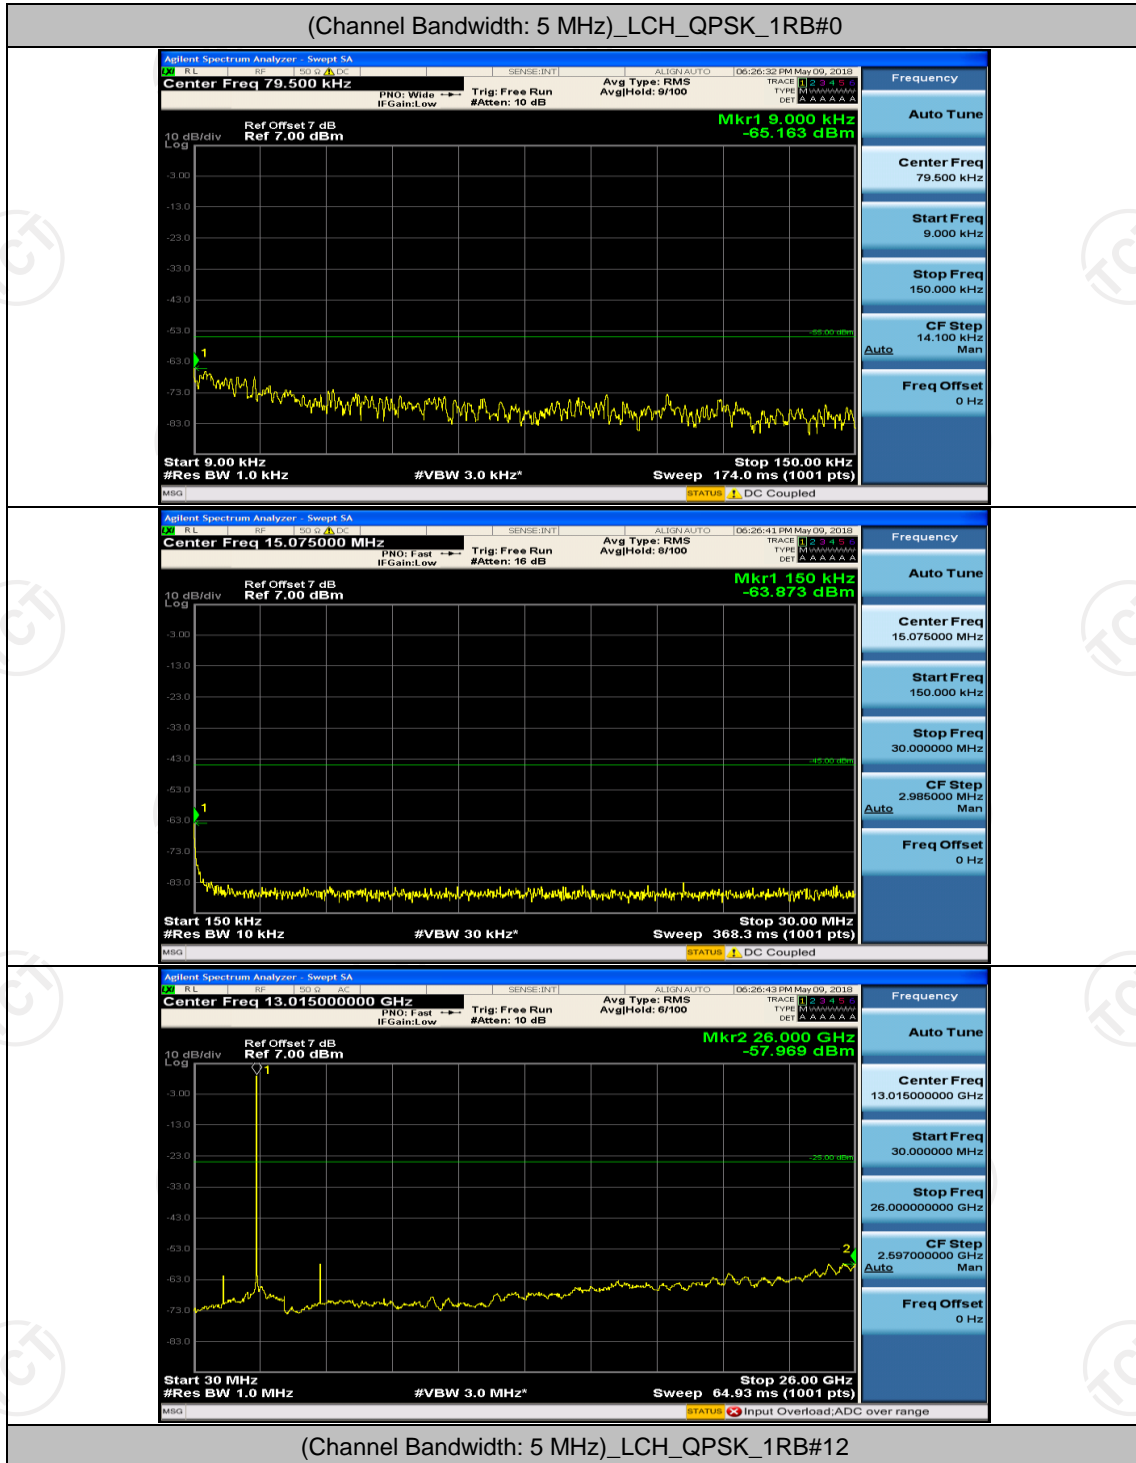

(Channel Bandwidth:20 MHz)_HCH_16QAM_1RB#99

(Channel Bandwidth:20 MHz)_HCH_16QAM_50RB#0

(Channel Bandwidth:20 MHz)_HCH_16QAM_50RB#25

(Channel Bandwidth:20 MHz)_HCH_16QAM_50RB#50

(Channel Bandwidth:20 MHz)_HCH_16QAM_100RB#0

Appendix E: Conducted Spurious Emission

Test Graphs

Channel Bandwidth: 5 MHz

(Channel Bandwidth: 5 MHz)_MCH_QPSK_1RB#0

(Channel Bandwidth: 5 MHz)_HCH_QPSK_1RB#0

(Channel Bandwidth: 5 MHz)_LCH_16QAM_1RB#0

(Channel Bandwidth: 5 MHz)_LCH_16QAM_1RB#12