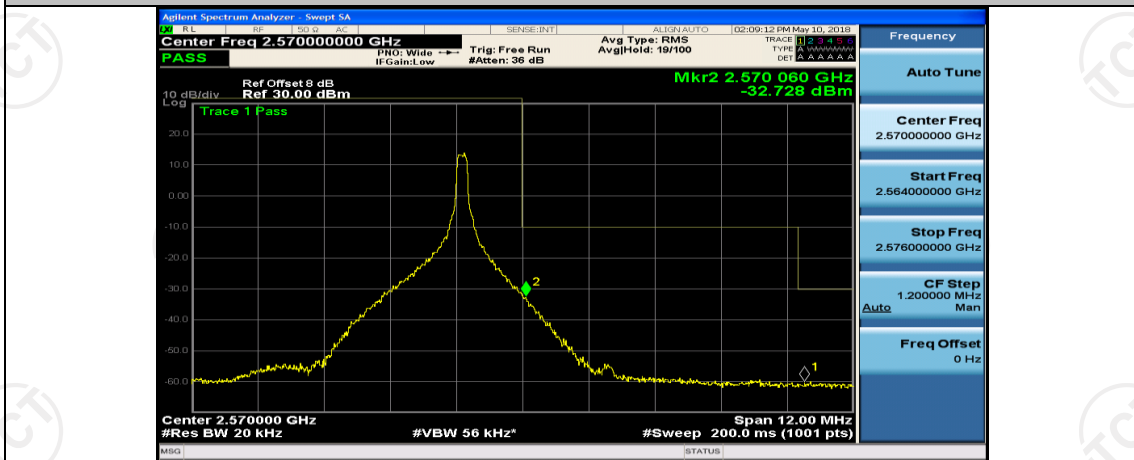

(Channel Bandwidth:15 MHz)_HCH_16QAM_75RB#0

Channel Bandwidth: 20 MHz

(Channel Bandwidth:20 MHz)_LCH_QPSK_50RB#0

(Channel Bandwidth:20 MHz)_LCH_QPSK_50RB#25

(Channel Bandwidth:20 MHz)_LCH_QPSK_50RB#50

(Channel Bandwidth:20 MHz)_HCH_QPSK_50RB#50

(Channel Bandwidth:20 MHz)_HCH_QPSK_100RB#0

(Channel Bandwidth:20 MHz)_LCH_16QAM_1RB#0

(Channel Bandwidth:20 MHz)_LCH_16QAM_1RB#49

(Channel Bandwidth:20 MHz)_LCH_16QAM_1RB#99

(Channel Bandwidth:20 MHz)_LCH_16QAM_50RB#0