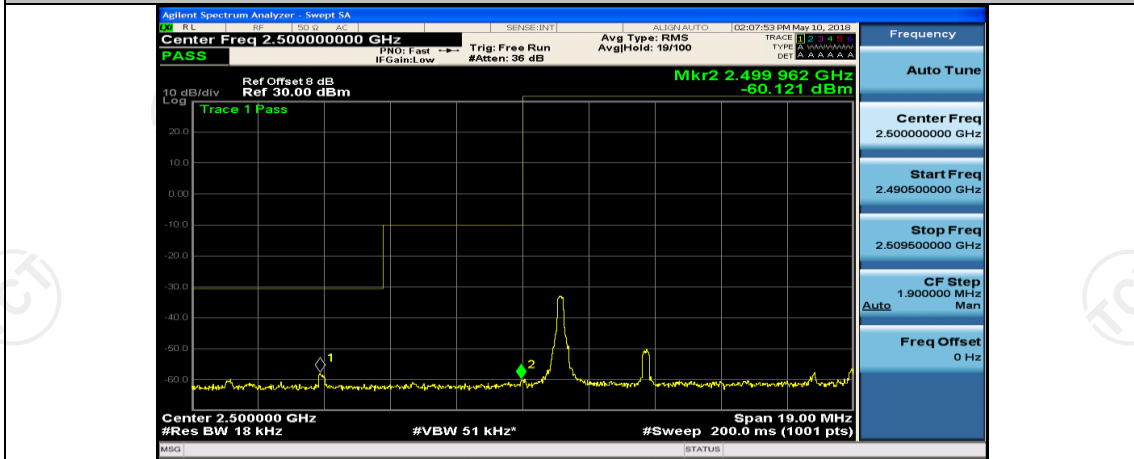

(Channel Bandwidth:20 MHz)_HCH_QPSK_100RB#0

(Channel Bandwidth:20 MHz)_LCH_16QAM_1RB#0

(Channel Bandwidth:20 MHz)_LCH_16QAM_1RB#49

(Channel Bandwidth:20 MHz)_LCH_16QAM_1RB#99

(Channel Bandwidth:20 MHz)_LCH_16QAM_50RB#0

(Channel Bandwidth:20 MHz)_LCH_16QAM_50RB#25

(Channel Bandwidth:20 MHz)_LCH_16QAM_50RB#50

(Channel Bandwidth:20 MHz)_LCH_16QAM_100RB#0

(Channel Bandwidth:20 MHz)_HCH_16QAM_1RB#0

(Channel Bandwidth:20 MHz)_HCH_16QAM_1RB#49