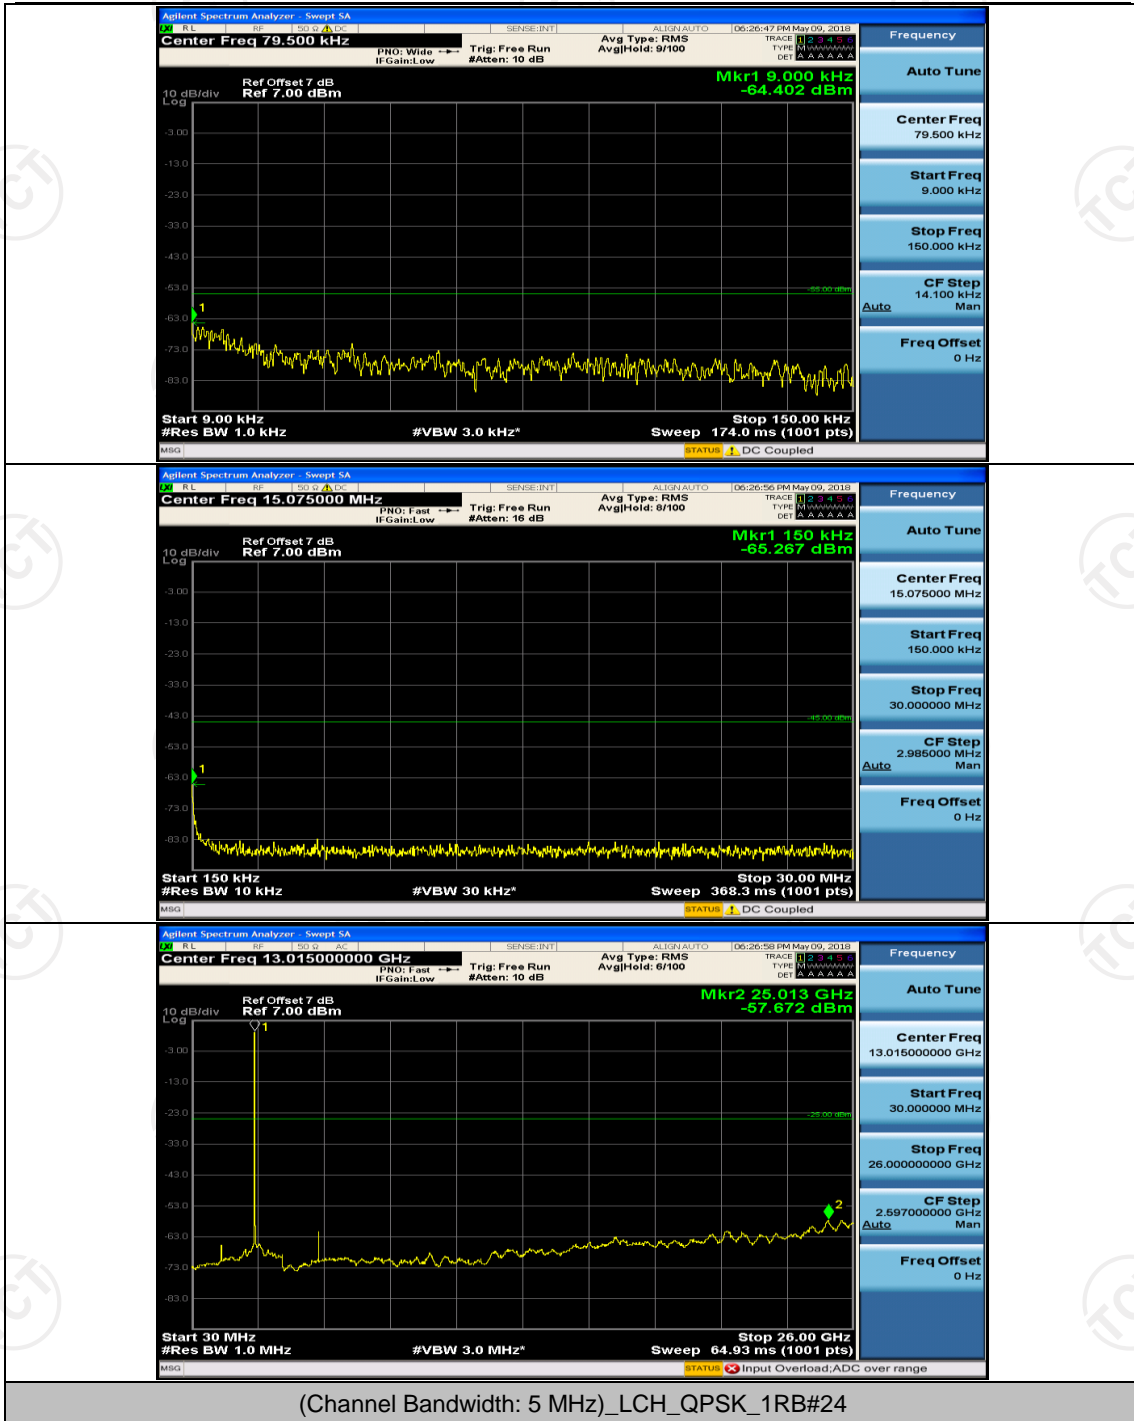

(Channel Bandwidth:20 MHz)_LCH_16QAM_50RB#25

(Channel Bandwidth:20 MHz)_LCH_16QAM_50RB#50

(Channel Bandwidth:20 MHz)_LCH_16QAM_100RB#0

(Channel Bandwidth:20 MHz)_HCH_16QAM_1RB#0

(Channel Bandwidth:20 MHz)_HCH_16QAM_1RB#49

(Channel Bandwidth:20 MHz)_HCH_16QAM_1RB#99

(Channel Bandwidth:20 MHz)_HCH_16QAM_50RB#0

(Channel Bandwidth:20 MHz)_HCH_16QAM_50RB#25

(Channel Bandwidth:20 MHz)_HCH_16QAM_50RB#50

(Channel Bandwidth:20 MHz)_HCH_16QAM_100RB#0

Appendix E: Conducted Spurious Emission

Test Graphs

Channel Bandwidth: 5 MHz

(Channel Bandwidth: 5 MHz)_MCH_QPSK_1RB#0

(Channel Bandwidth: 5 MHz)_HCH_QPSK_1RB#0

(Channel Bandwidth: 5 MHz)_LCH_16QAM_1RB#0

(Channel Bandwidth: 5 MHz)_LCH_16QAM_1RB#12