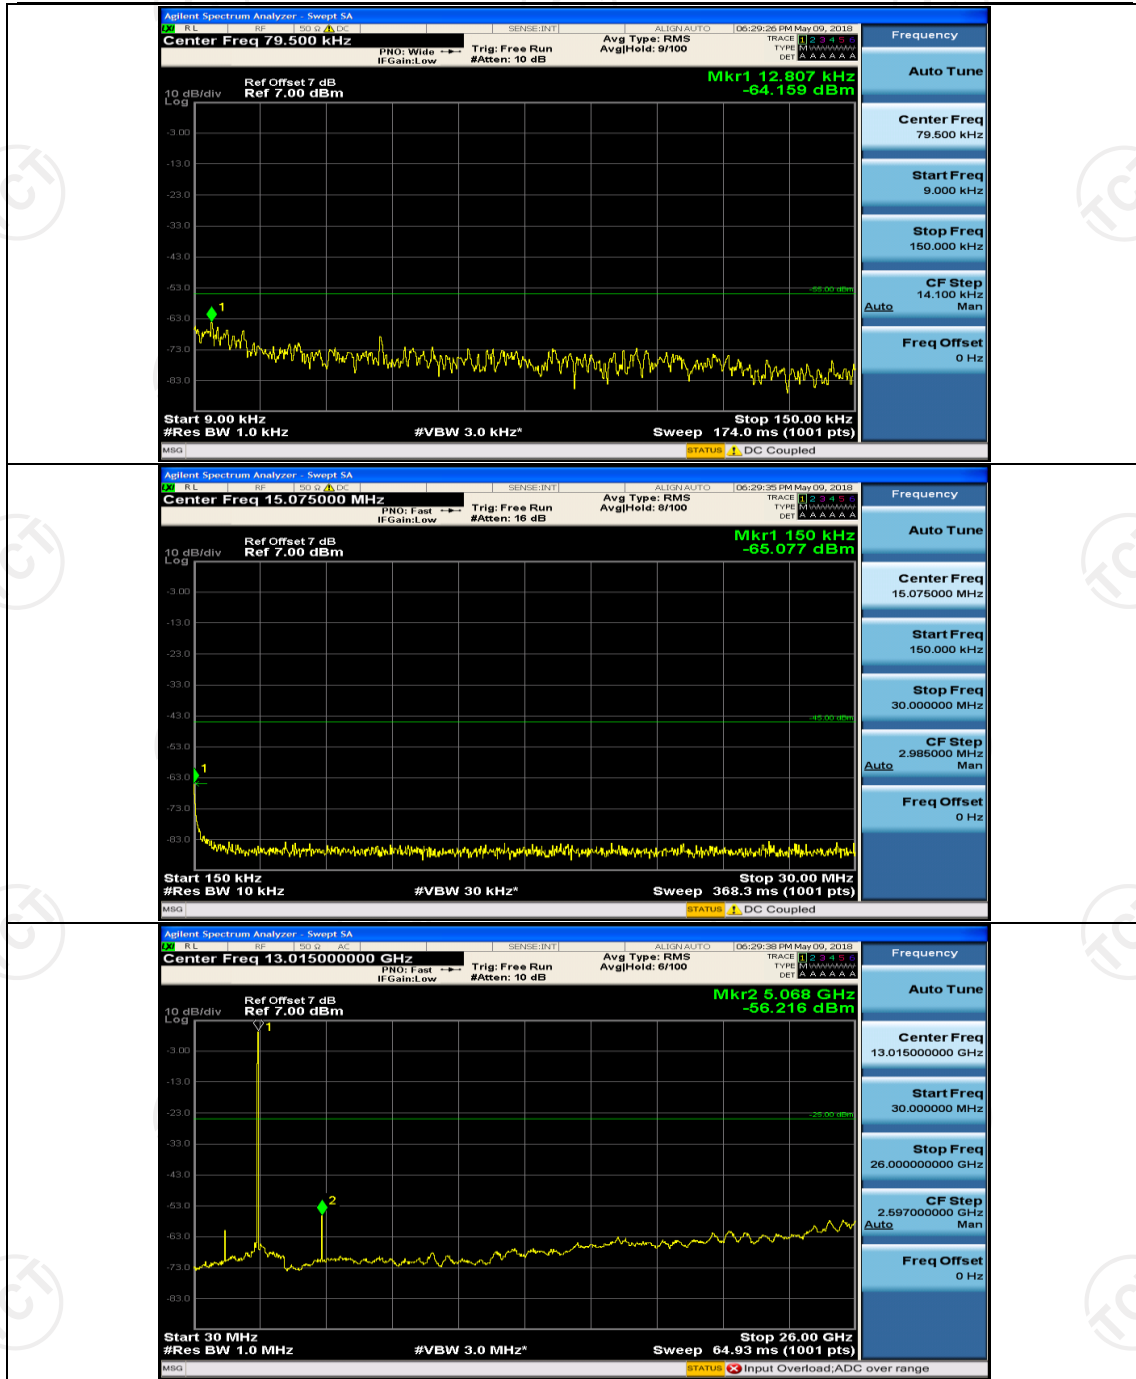

(Channel Bandwidth: 5 MHz)_HCH_16QAM_1RB#0