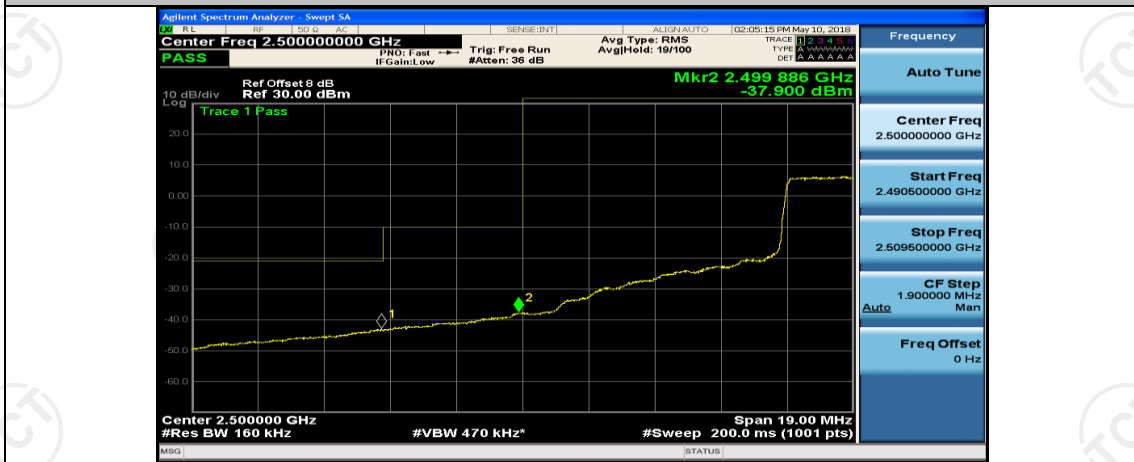

(Channel Bandwidth:15 MHz)_LCH_16QAM_37RB#38

(Channel Bandwidth:15 MHz)_LCH_16QAM_75RB#0

(Channel Bandwidth:15 MHz)_HCH_16QAM_1RB#0

(Channel Bandwidth:15 MHz)_HCH_16QAM_37RB#18

(Channel Bandwidth:15 MHz)_HCH_16QAM_37RB#38

(Channel Bandwidth:15 MHz)_HCH_16QAM_75RB#0

Channel Bandwidth: 20 MHz

(Channel Bandwidth:20 MHz)_LCH_QPSK_50RB#0

(Channel Bandwidth:20 MHz)_LCH_QPSK_50RB#25

(Channel Bandwidth:20 MHz)_LCH_QPSK_50RB#50

(Channel Bandwidth:20 MHz)_HCH_QPSK_50RB#50