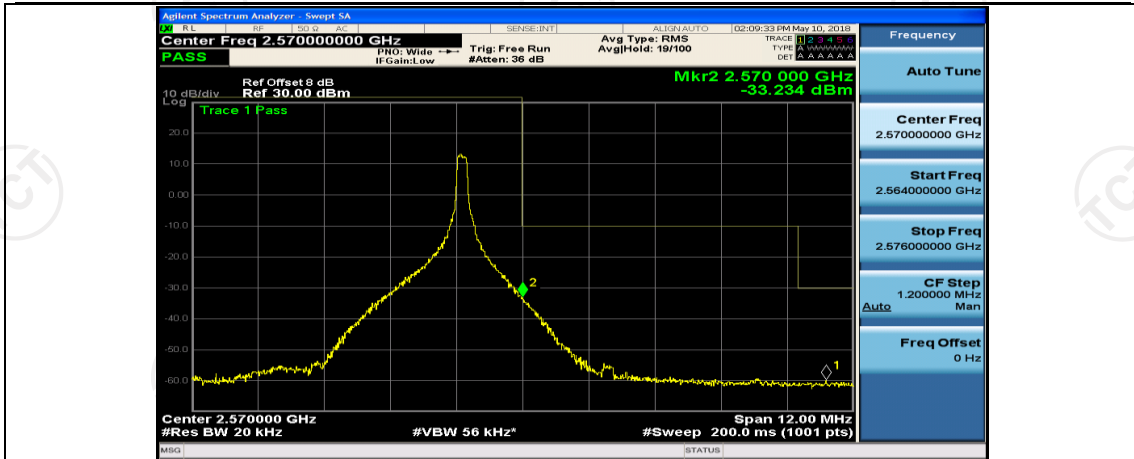

(Channel Bandwidth:20 MHz)_HCH_16QAM_1RB#99