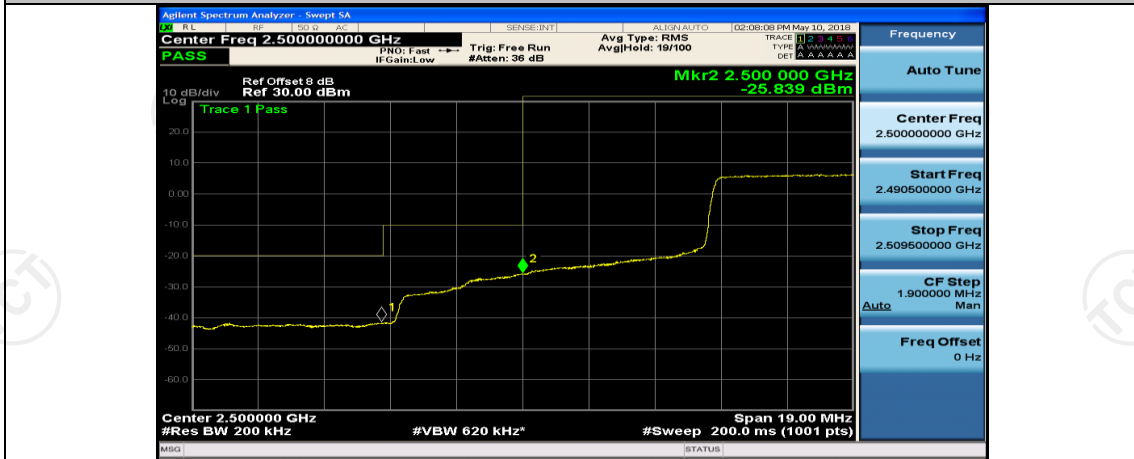

(Channel Bandwidth:15 MHz)_HCH_16QAM_75RB#0

Channel Bandwidth: 20 MHz

(Channel Bandwidth:20 MHz)_LCH_QPSK_50RB#0

(Channel Bandwidth:20 MHz)_LCH_QPSK_50RB#25

(Channel Bandwidth:20 MHz)_LCH_QPSK_50RB#50

(Channel Bandwidth:20 MHz)_HCH_QPSK_50RB#50

(Channel Bandwidth:20 MHz)_HCH_QPSK_100RB#0

(Channel Bandwidth:20 MHz)_LCH_16QAM_1RB#0

(Channel Bandwidth:20 MHz)_LCH_16QAM_1RB#49

(Channel Bandwidth:20 MHz)_LCH_16QAM_1RB#99

(Channel Bandwidth:20 MHz)_LCH_16QAM_50RB#0