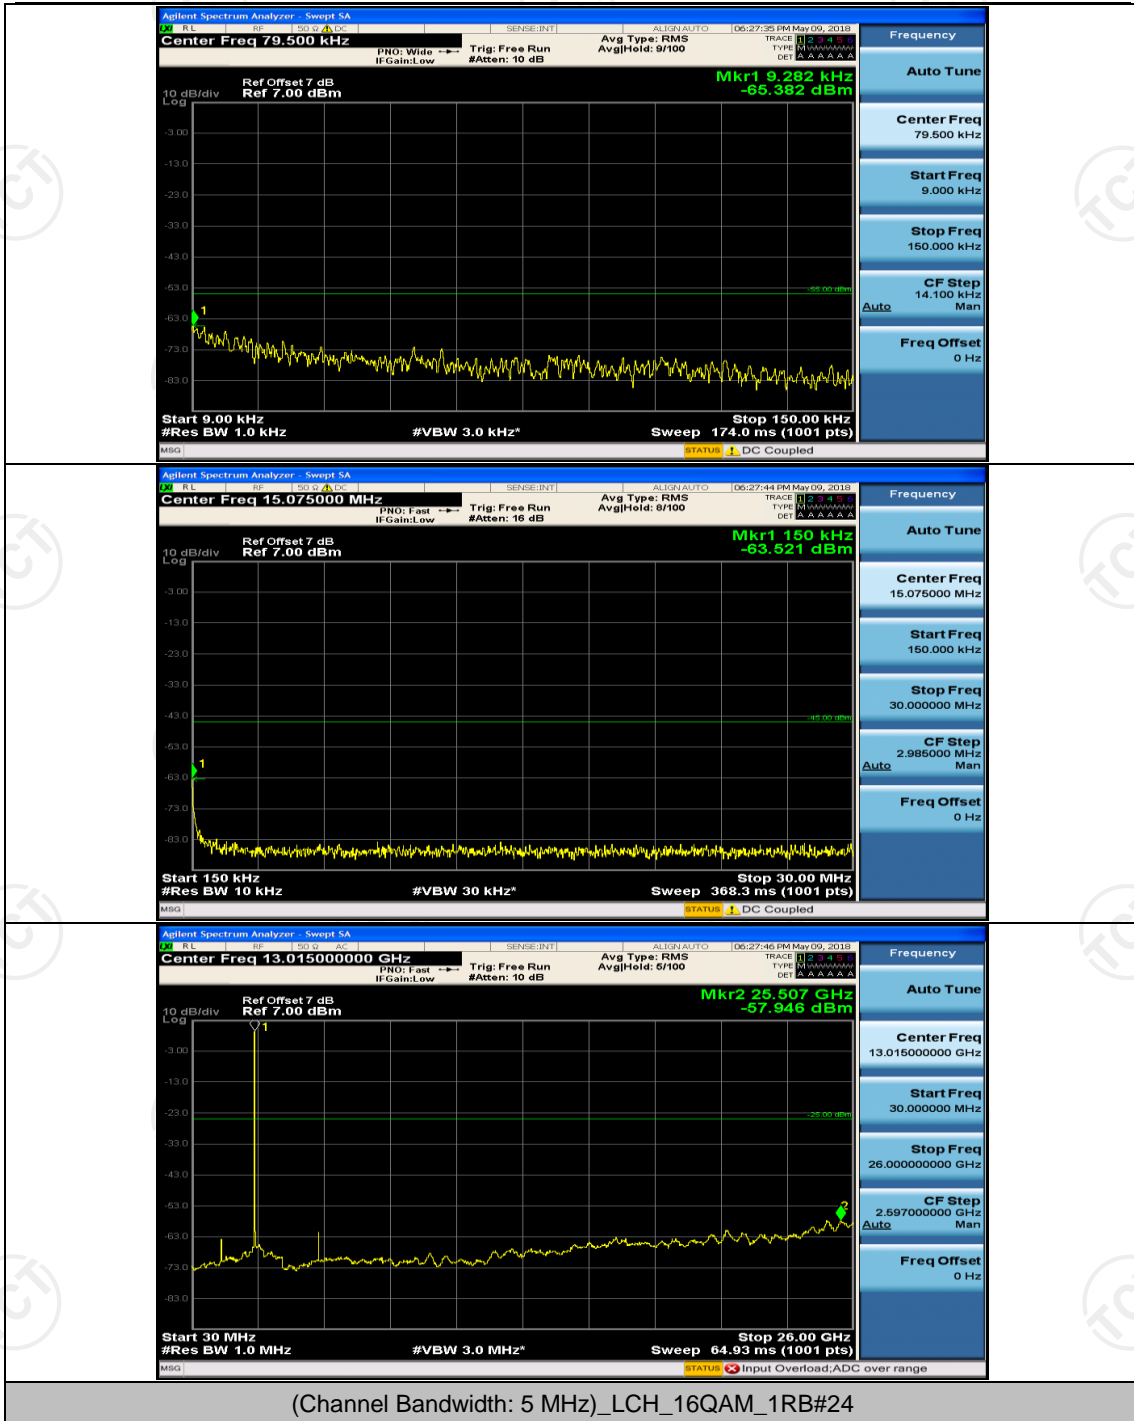

(Channel Bandwidth:20 MHz)_HCH_16QAM_1RB#99

(Channel Bandwidth:20 MHz)_HCH_16QAM_50RB#0

(Channel Bandwidth:20 MHz)_HCH_16QAM_50RB#25

(Channel Bandwidth:20 MHz)_HCH_16QAM_50RB#50

(Channel Bandwidth:20 MHz)_HCH_16QAM_100RB#0

Appendix E: Conducted Spurious Emission

Test Graphs

Channel Bandwidth: 5 MHz

(Channel Bandwidth: 5 MHz)_MCH_QPSK_1RB#0

(Channel Bandwidth: 5 MHz)_HCH_QPSK_1RB#0

(Channel Bandwidth: 5 MHz)_LCH_16QAM_1RB#0

(Channel Bandwidth: 5 MHz)_LCH_16QAM_1RB#12

(Channel Bandwidth: 5 MHz)_MCH_16QAM_1RB#0

(Channel Bandwidth: 5 MHz)_HCH_16QAM_1RB#0