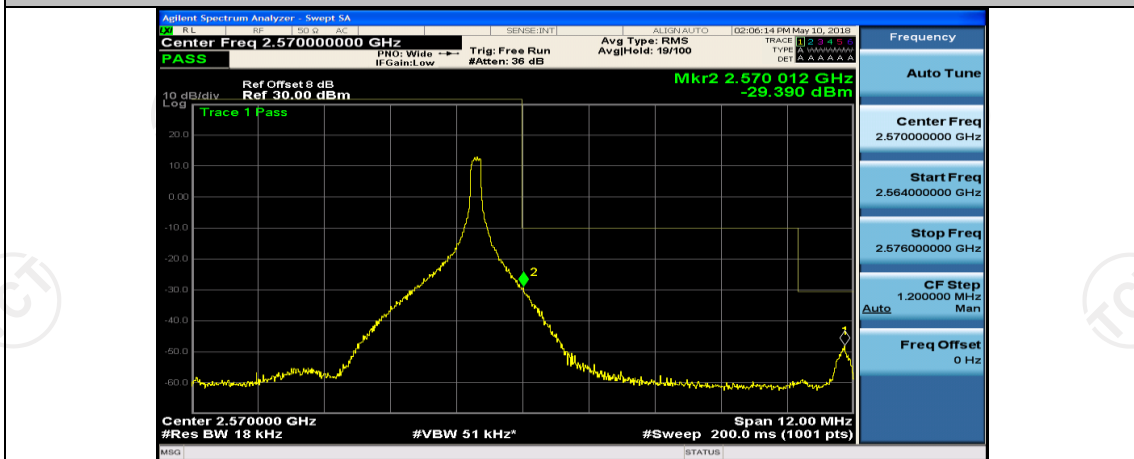

(Channel Bandwidth:15 MHz)_LCH_16QAM_37RB#38

(Channel Bandwidth:15 MHz)_LCH_16QAM_75RB#0

(Channel Bandwidth:15 MHz)_HCH_16QAM_1RB#0

(Channel Bandwidth:15 MHz)_HCH_16QAM_37RB#18

(Channel Bandwidth:15 MHz)_HCH_16QAM_37RB#38

(Channel Bandwidth:15 MHz)_HCH_16QAM_75RB#0

Channel Bandwidth: 20 MHz

(Channel Bandwidth:20 MHz)_LCH_QPSK_50RB#0

(Channel Bandwidth:20 MHz)_LCH_QPSK_50RB#25

(Channel Bandwidth:20 MHz)_LCH_QPSK_50RB#50

(Channel Bandwidth:20 MHz)_HCH_QPSK_50RB#50