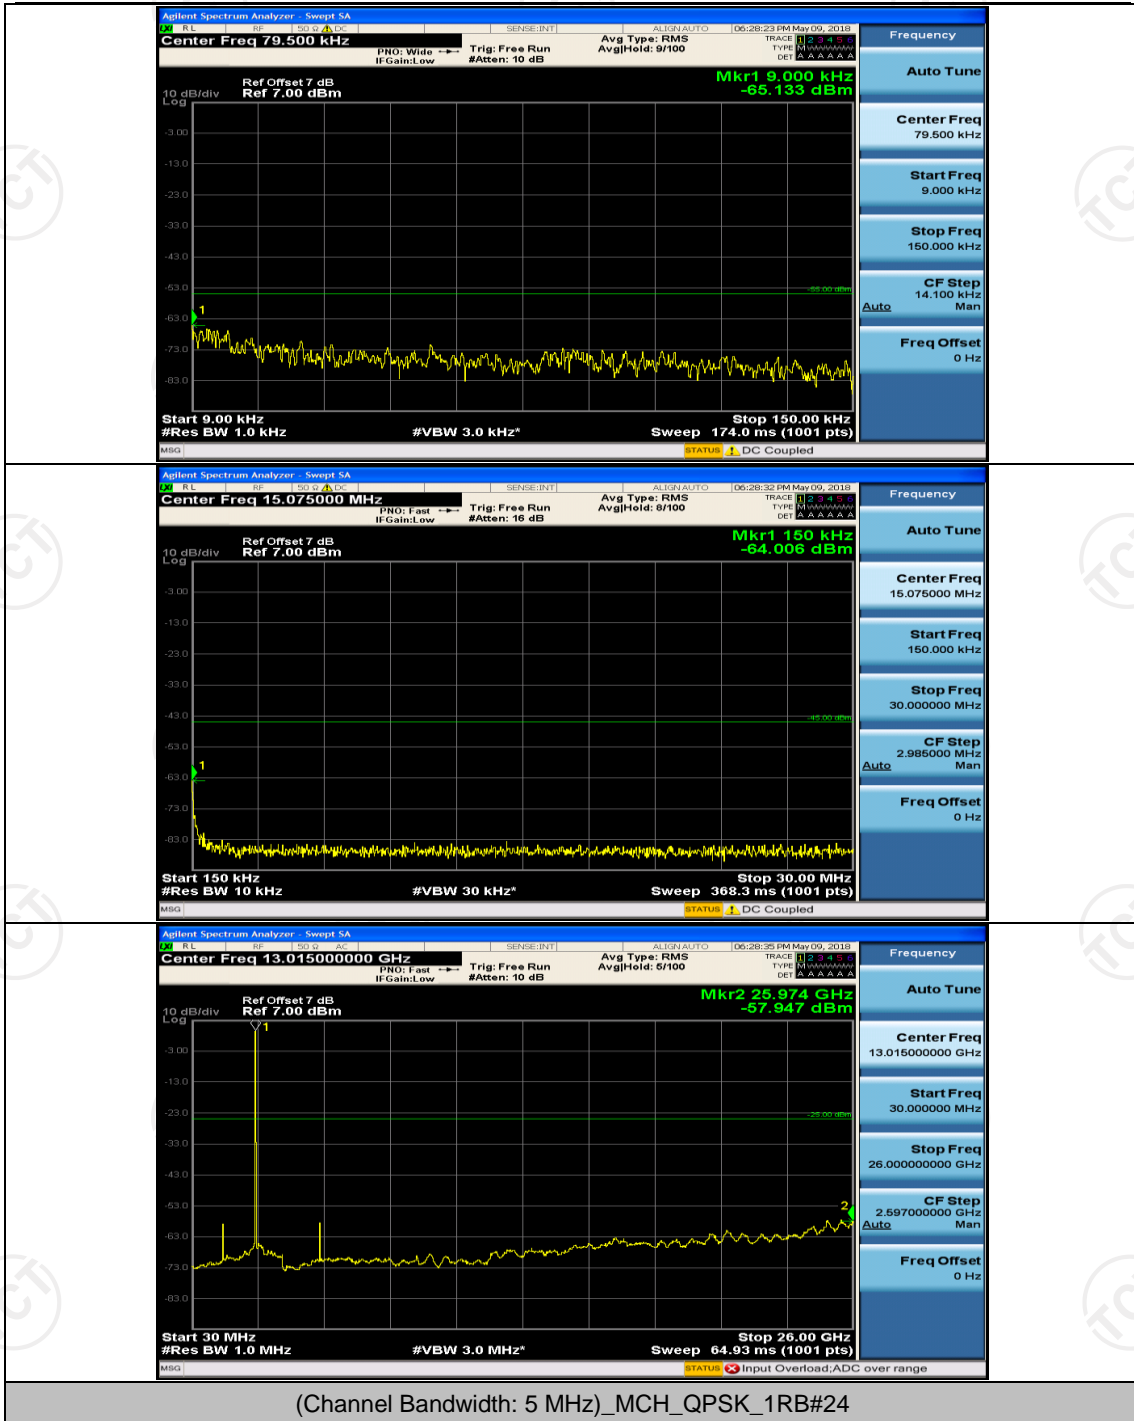

(Channel Bandwidth:20 MHz)_HCH_16QAM_1RB#99

(Channel Bandwidth:20 MHz)_HCH_16QAM_50RB#0

(Channel Bandwidth:20 MHz)_HCH_16QAM_50RB#25

(Channel Bandwidth:20 MHz)_HCH_16QAM_50RB#50

(Channel Bandwidth:20 MHz)_HCH_16QAM_100RB#0

Appendix E: Conducted Spurious Emission

Test Graphs

Channel Bandwidth: 5 MHz

(Channel Bandwidth: 5 MHz)_MCH_QPSK_1RB#0

(Channel Bandwidth: 5 MHz)_HCH_QPSK_1RB#0

(Channel Bandwidth: 5 MHz)_LCH_16QAM_1RB#0

(Channel Bandwidth: 5 MHz)_LCH_16QAM_1RB#12

(Channel Bandwidth: 5 MHz)_MCH_16QAM_1RB#0

(Channel Bandwidth: 5 MHz)_HCH_16QAM_1RB#0