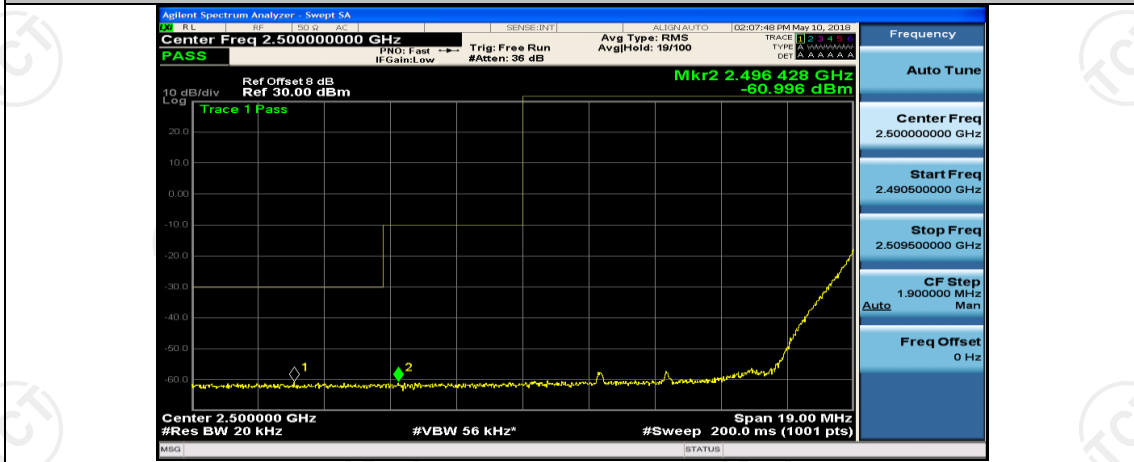

(Channel Bandwidth:15 MHz)_HCH_16QAM_75RB#0

Channel Bandwidth: 20 MHz

(Channel Bandwidth:20 MHz)_LCH_QPSK_50RB#0

(Channel Bandwidth:20 MHz)_LCH_QPSK_50RB#25

(Channel Bandwidth:20 MHz)_LCH_QPSK_50RB#50

(Channel Bandwidth:20 MHz)_HCH_QPSK_50RB#50

(Channel Bandwidth:20 MHz)_HCH_QPSK_100RB#0

(Channel Bandwidth:20 MHz)_LCH_16QAM_1RB#0

(Channel Bandwidth:20 MHz)_LCH_16QAM_1RB#49

(Channel Bandwidth:20 MHz)_LCH_16QAM_1RB#99

(Channel Bandwidth:20 MHz)_LCH_16QAM_50RB#0