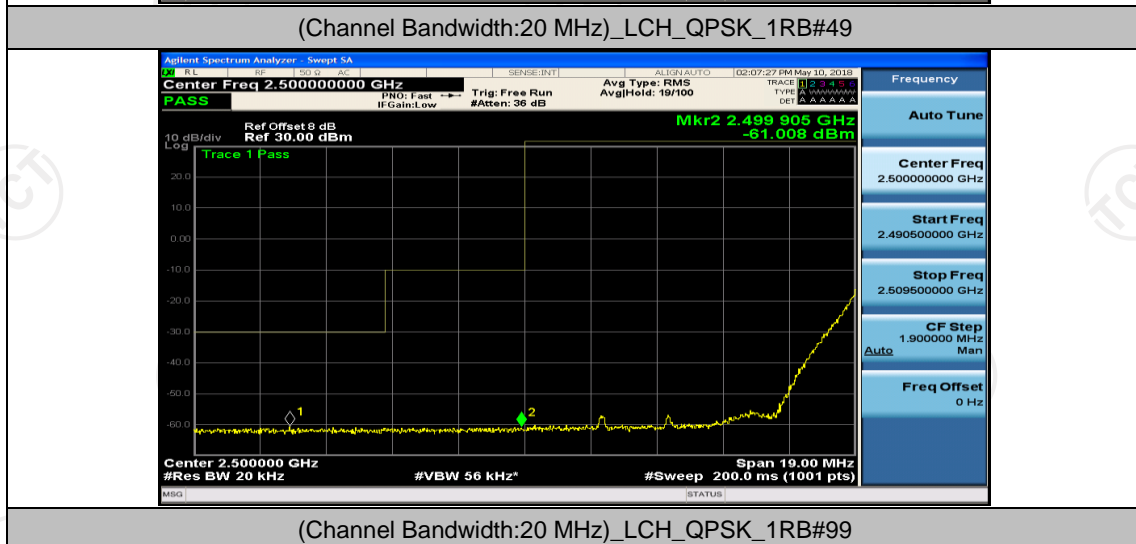

(Channel Bandwidth:15 MHz)_LCH_16QAM_37RB#38

(Channel Bandwidth:15 MHz)_LCH_16QAM_75RB#0

(Channel Bandwidth:15 MHz)_HCH_16QAM_1RB#0

(Channel Bandwidth:15 MHz)_HCH_16QAM_37RB#18

(Channel Bandwidth:15 MHz)_HCH_16QAM_37RB#38

(Channel Bandwidth:15 MHz)_HCH_16QAM_75RB#0

Channel Bandwidth: 20 MHz

(Channel Bandwidth:20 MHz)_LCH_QPSK_50RB#0

(Channel Bandwidth:20 MHz)_LCH_QPSK_50RB#25

(Channel Bandwidth:20 MHz)_LCH_QPSK_50RB#50

(Channel Bandwidth:20 MHz)_HCH_QPSK_50RB#50