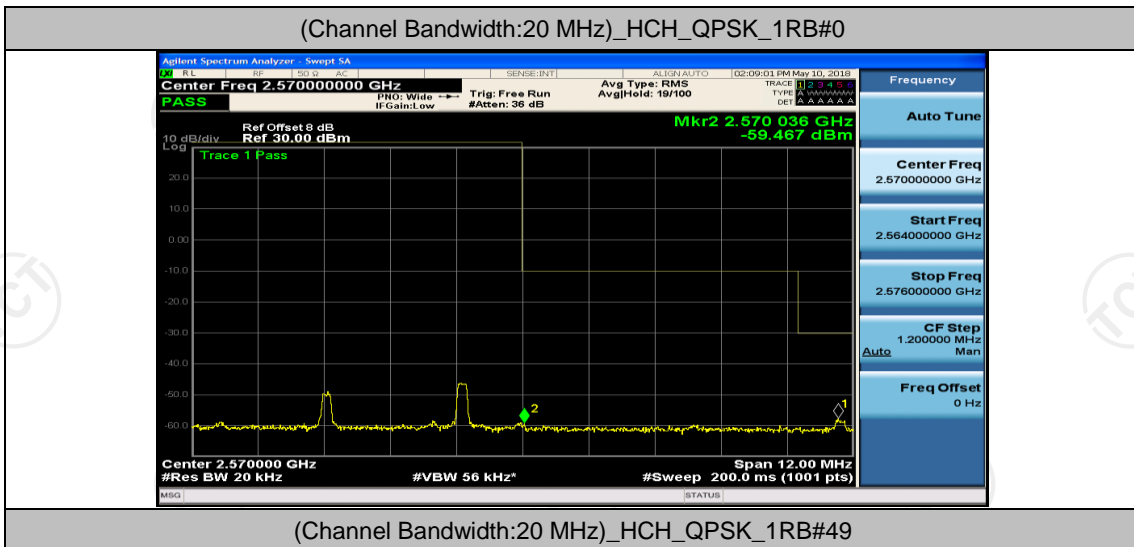

(Channel Bandwidth:15 MHz)_HCH_16QAM_75RB#0

Channel Bandwidth: 20 MHz

(Channel Bandwidth:20 MHz)_LCH_QPSK_50RB#0

(Channel Bandwidth:20 MHz)_LCH_QPSK_50RB#25

(Channel Bandwidth:20 MHz)_LCH_QPSK_50RB#50

(Channel Bandwidth:20 MHz)_HCH_QPSK_50RB#50