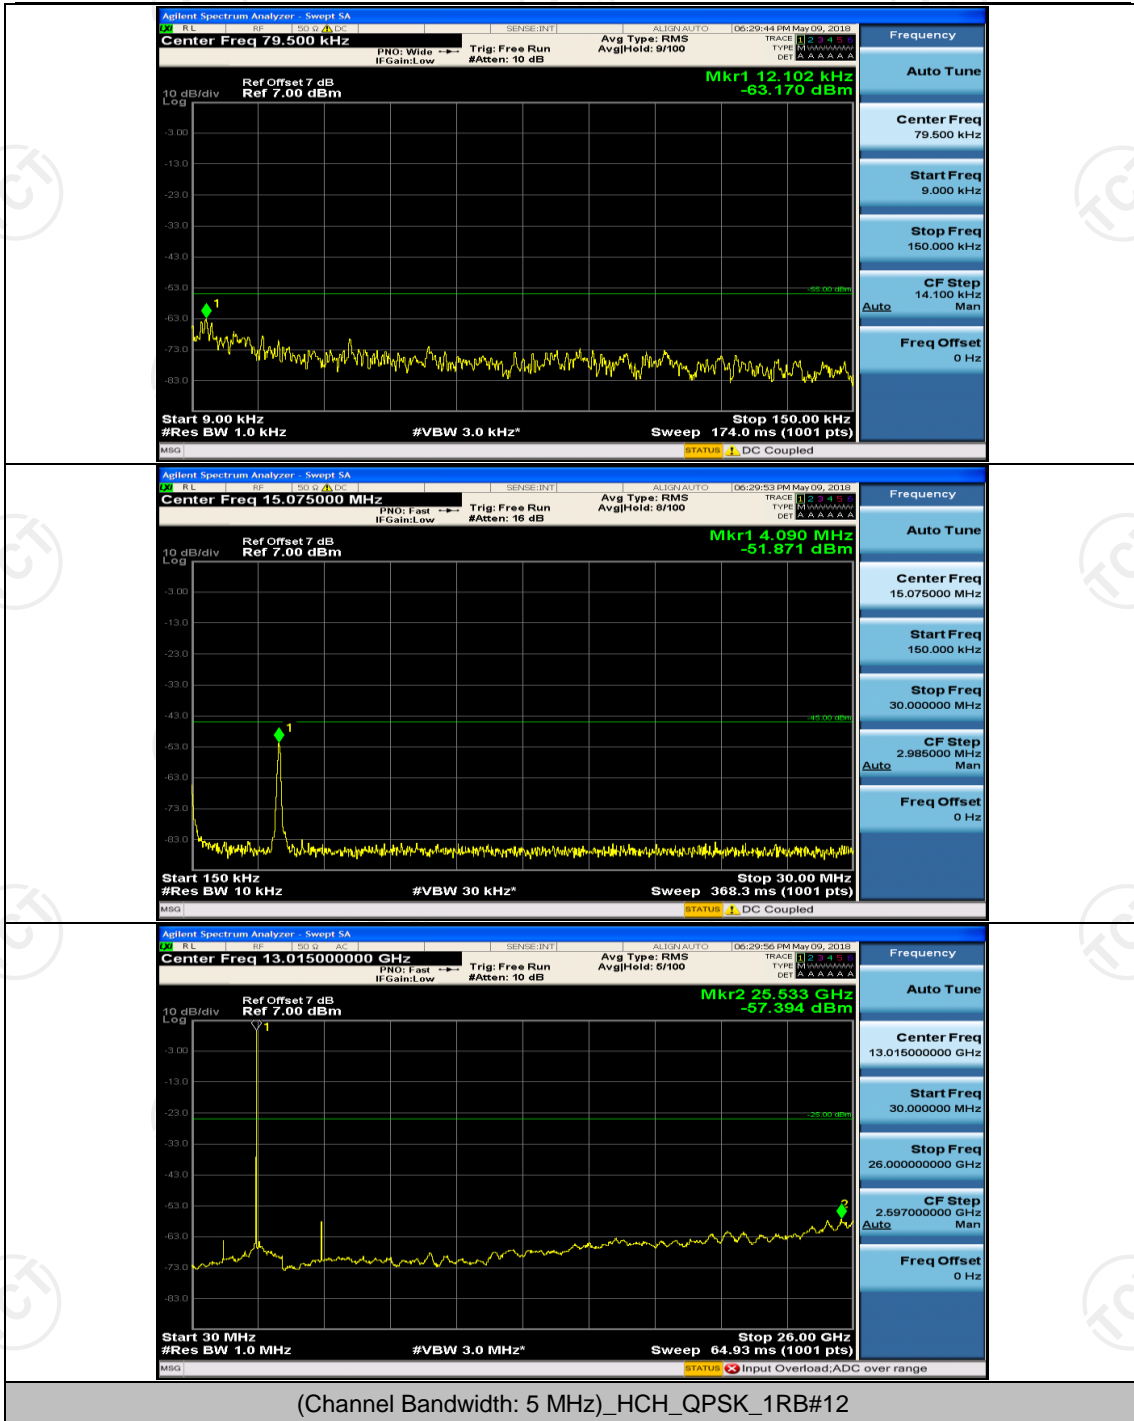

Appendix E: Conducted Spurious Emission

Test Graphs

Channel Bandwidth: 5 MHz

(Channel Bandwidth: 5 MHz)_MCH_QPSK_1RB#0

(Channel Bandwidth: 5 MHz)_HCH_QPSK_1RB#0

(Channel Bandwidth: 5 MHz)_LCH_16QAM_1RB#0

(Channel Bandwidth: 5 MHz)_LCH_16QAM_1RB#12

(Channel Bandwidth: 5 MHz)_MCH_16QAM_1RB#0

(Channel Bandwidth: 5 MHz)_HCH_16QAM_1RB#0