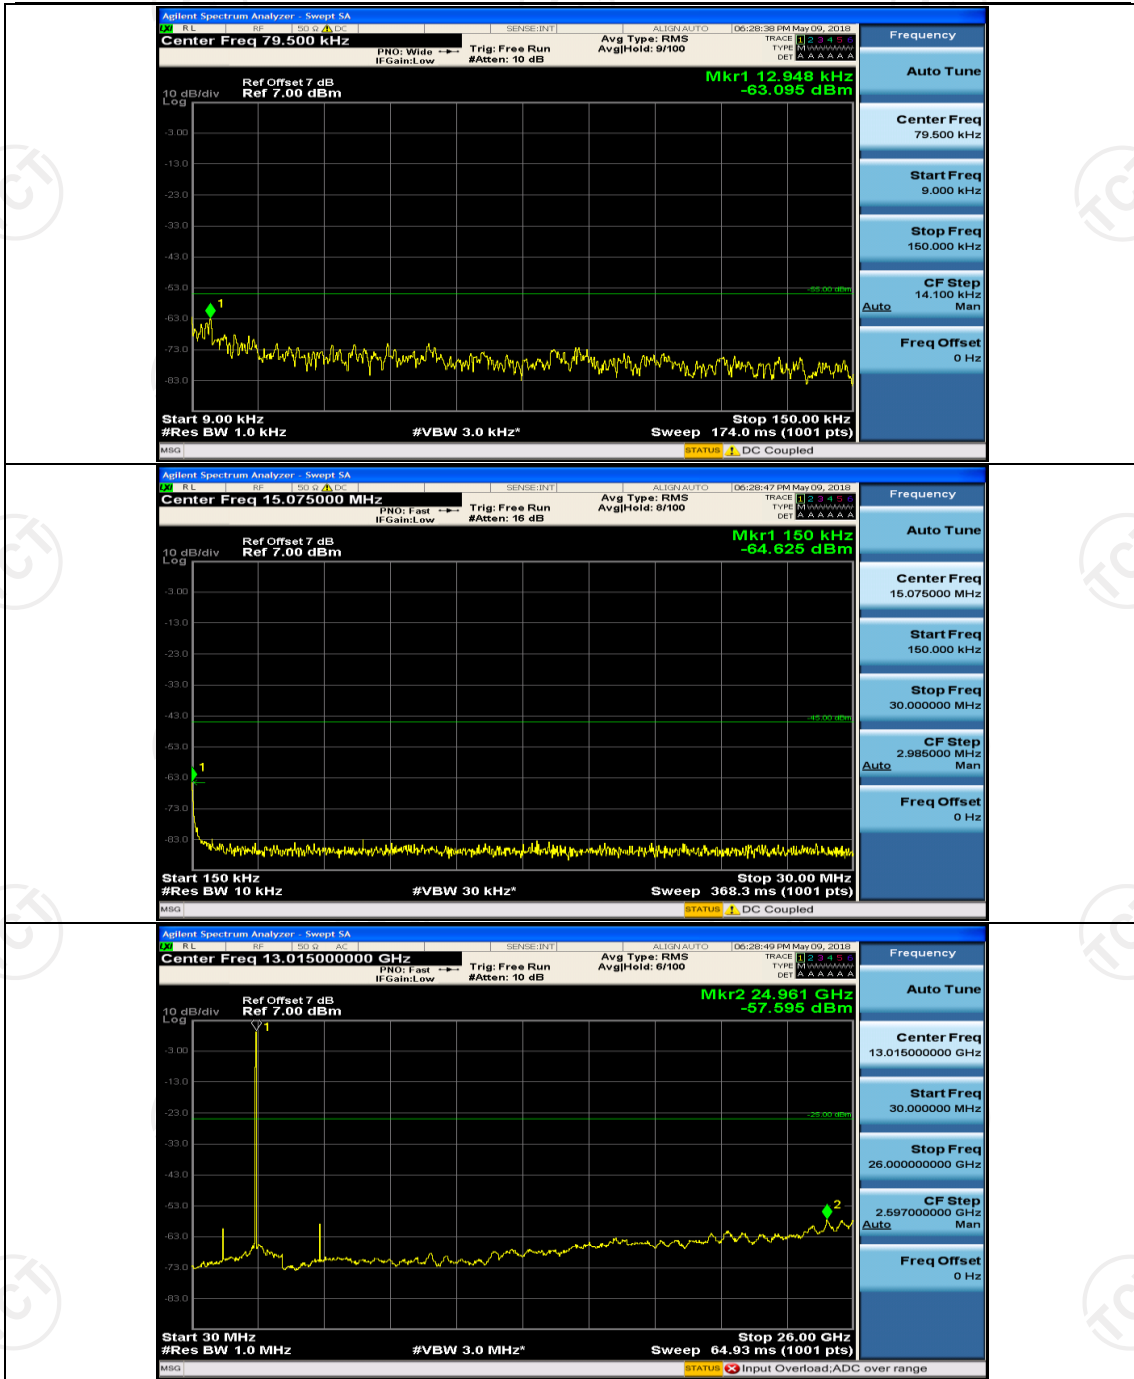

Appendix E: Conducted Spurious Emission

Test Graphs

Channel Bandwidth: 5 MHz

(Channel Bandwidth: 5 MHz)_MCH_QPSK_1RB#0

(Channel Bandwidth: 5 MHz)_HCH_QPSK_1RB#0

(Channel Bandwidth: 5 MHz)_LCH_16QAM_1RB#0

(Channel Bandwidth: 5 MHz)_LCH_16QAM_1RB#12

(Channel Bandwidth: 5 MHz)_MCH_16QAM_1RB#0

(Channel Bandwidth: 5 MHz)_HCH_16QAM_1RB#0