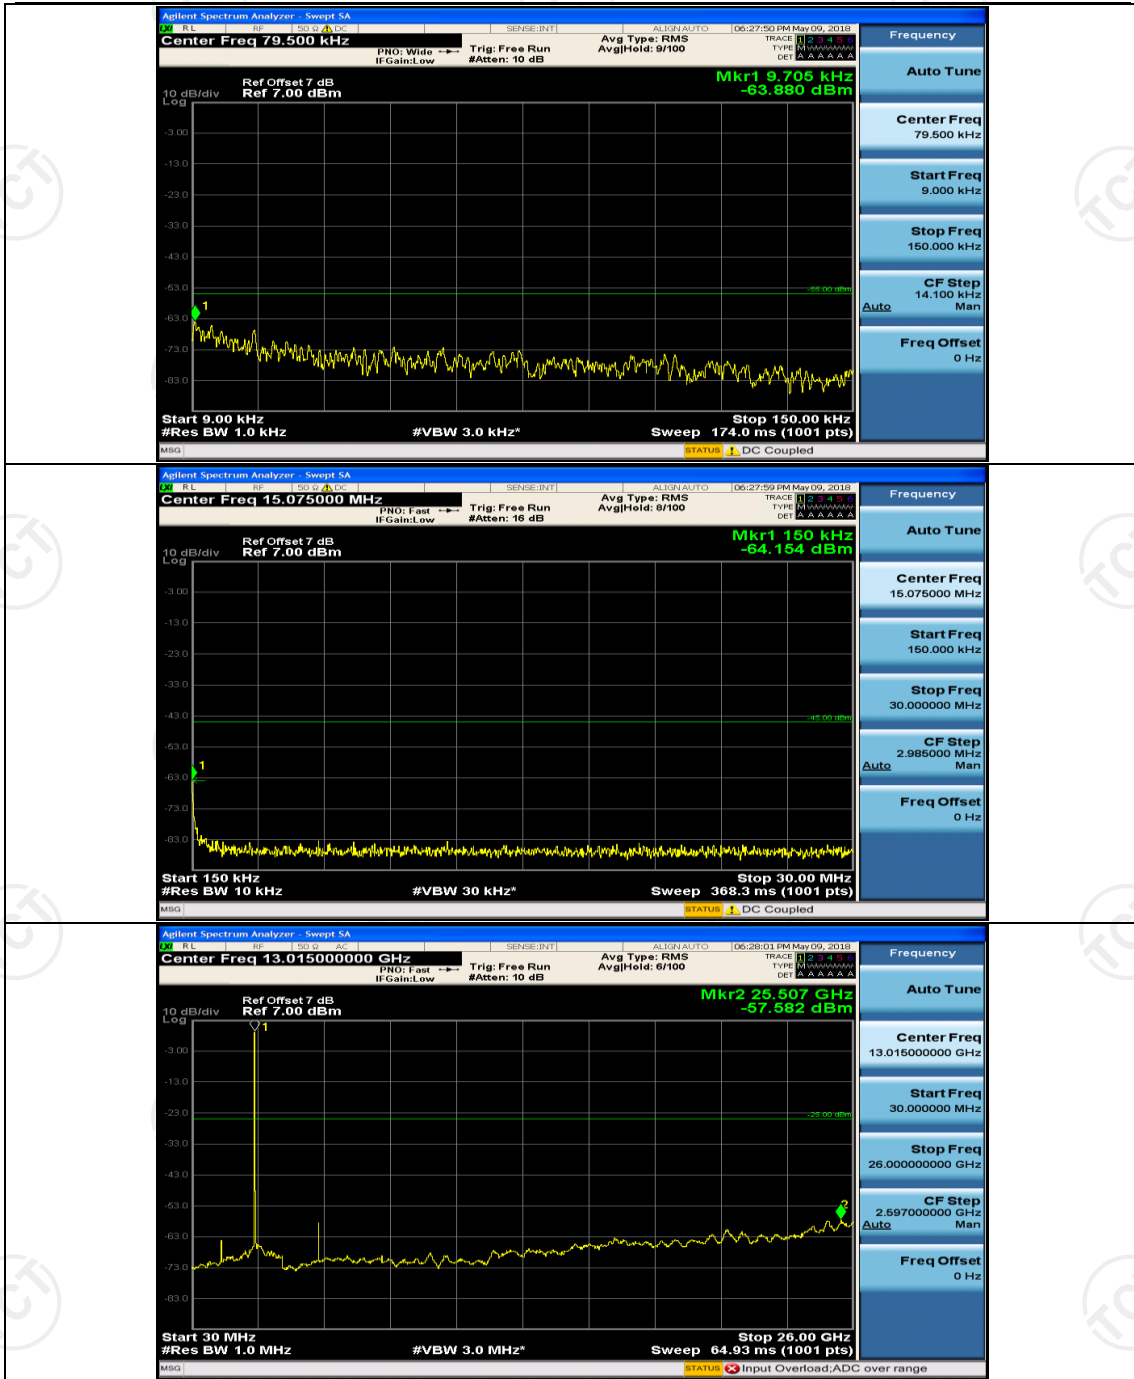

Appendix E: Conducted Spurious Emission

Test Graphs

Channel Bandwidth: 5 MHz

(Channel Bandwidth: 5 MHz)_MCH_QPSK_1RB#0

(Channel Bandwidth: 5 MHz)_HCH_QPSK_1RB#0

(Channel Bandwidth: 5 MHz)_LCH_16QAM_1RB#0

(Channel Bandwidth: 5 MHz)_LCH_16QAM_1RB#12

(Channel Bandwidth: 5 MHz)_MCH_16QAM_1RB#0

(Channel Bandwidth: 5 MHz)_HCH_16QAM_1RB#0