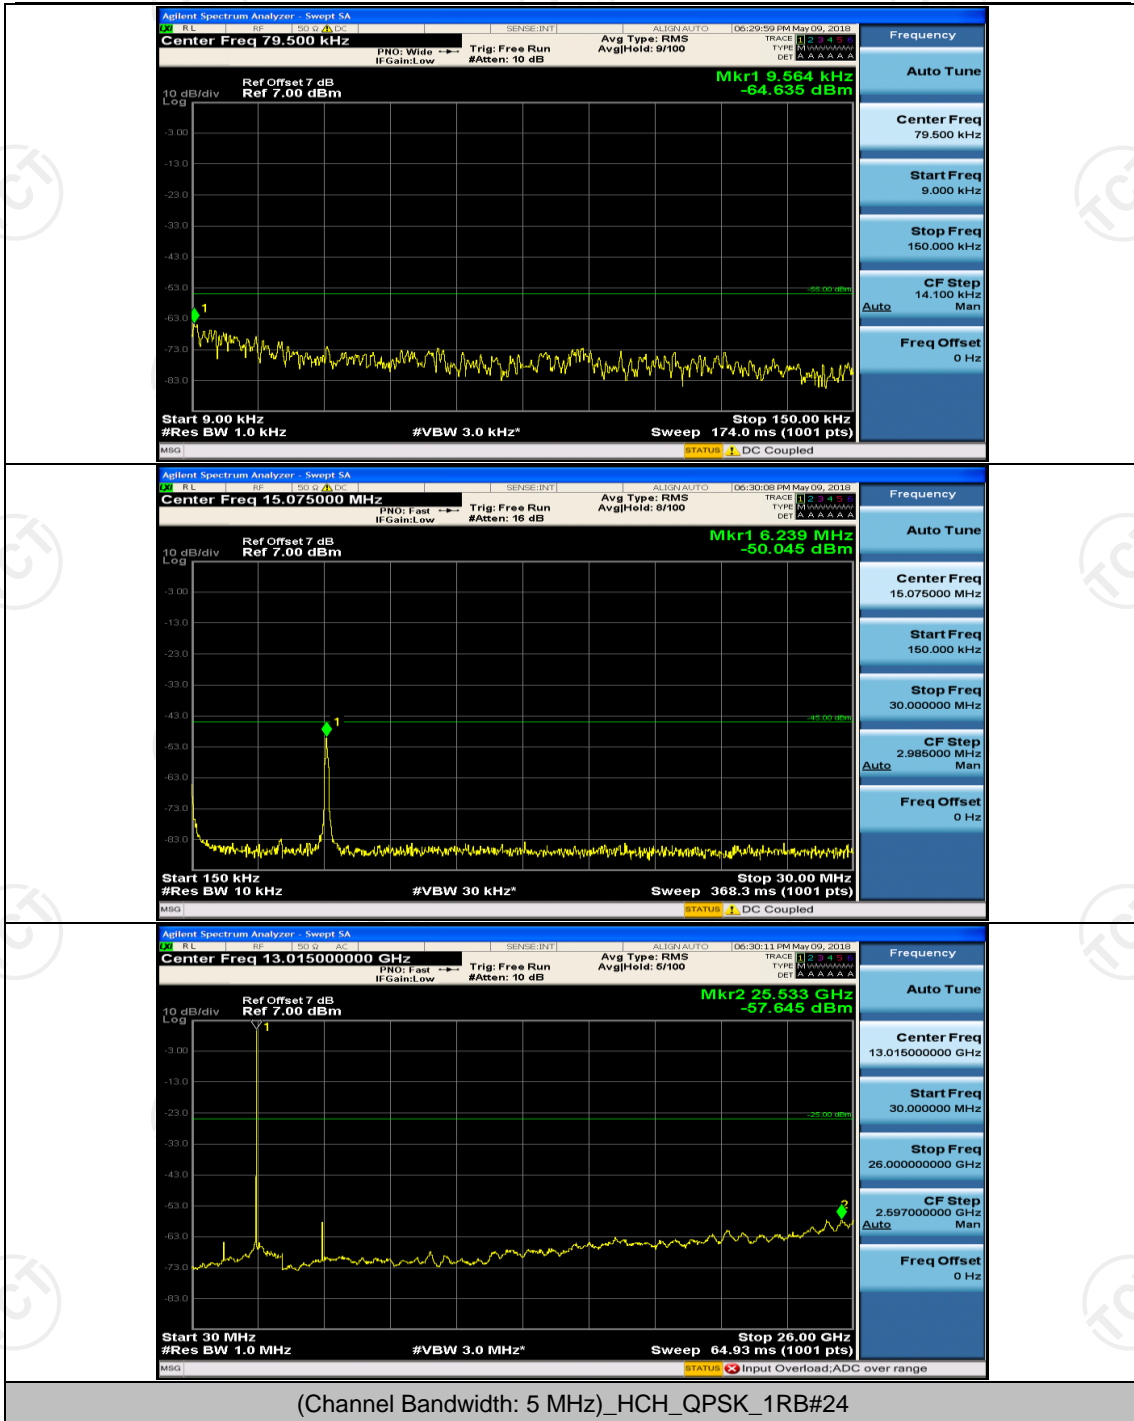

Appendix E: Conducted Spurious Emission

Test Graphs

Channel Bandwidth: 5 MHz

(Channel Bandwidth: 5 MHz)_MCH_QPSK_1RB#0

(Channel Bandwidth: 5 MHz)_HCH_QPSK_1RB#0

(Channel Bandwidth: 5 MHz)_LCH_16QAM_1RB#0

(Channel Bandwidth: 5 MHz)_LCH_16QAM_1RB#12