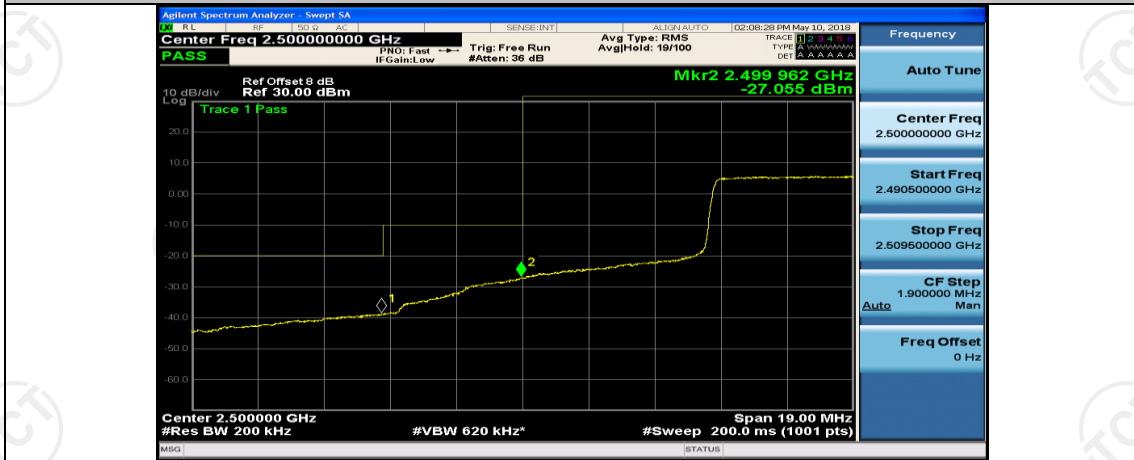

(Channel Bandwidth:20 MHz)_LCH_16QAM_50RB#25