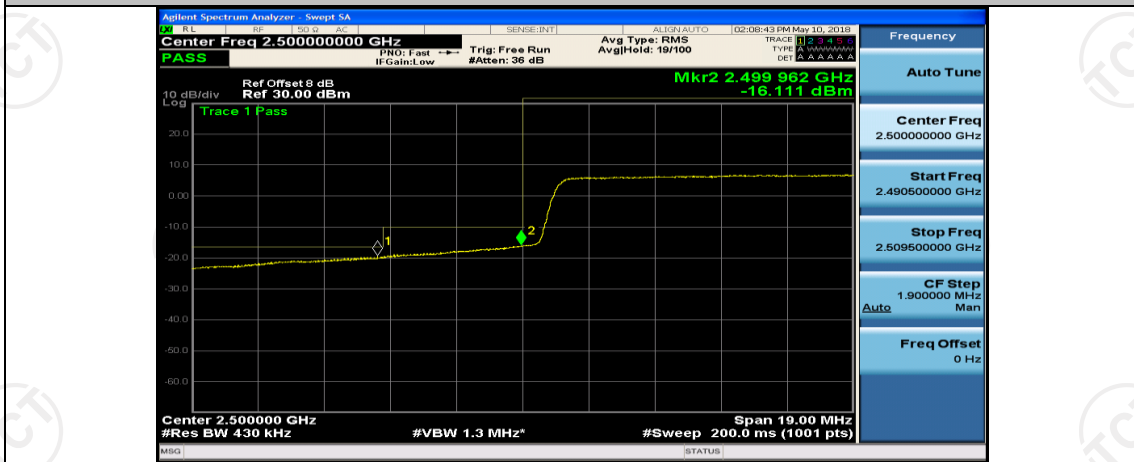

(Channel Bandwidth:15 MHz)_HCH_16QAM_75RB#0

Channel Bandwidth: 20 MHz

(Channel Bandwidth:20 MHz)_LCH_QPSK_50RB#0

(Channel Bandwidth:20 MHz)_LCH_QPSK_50RB#25

(Channel Bandwidth:20 MHz)_LCH_QPSK_50RB#50

(Channel Bandwidth:20 MHz)_HCH_QPSK_50RB#50

(Channel Bandwidth:20 MHz)_HCH_QPSK_100RB#0

(Channel Bandwidth:20 MHz)_LCH_16QAM_1RB#0

(Channel Bandwidth:20 MHz)_LCH_16QAM_1RB#49

(Channel Bandwidth:20 MHz)_LCH_16QAM_1RB#99

(Channel Bandwidth:20 MHz)_LCH_16QAM_50RB#0