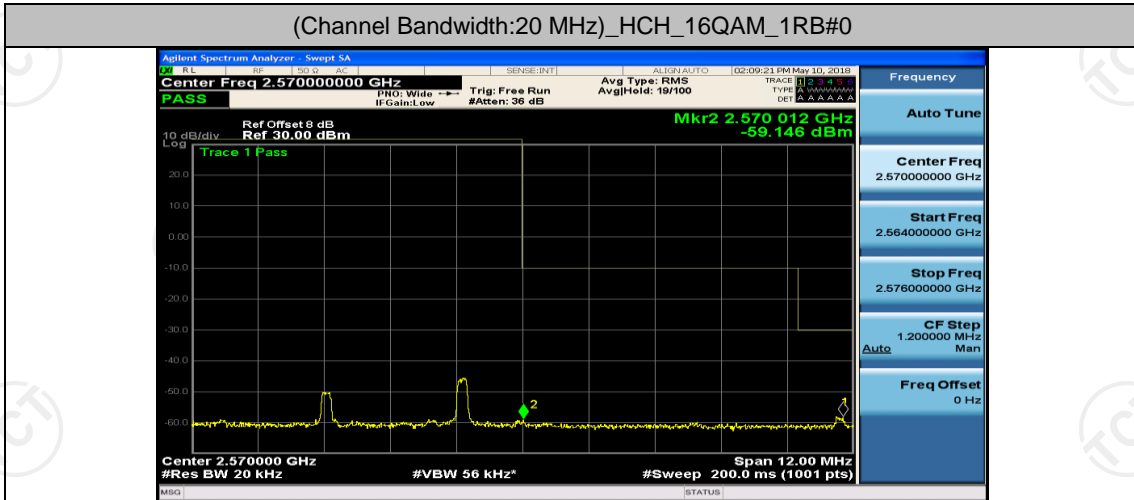

(Channel Bandwidth:20 MHz)_LCH_16QAM_50RB#25

(Channel Bandwidth:20 MHz)_LCH_16QAM_50RB#50

(Channel Bandwidth:20 MHz)_LCH_16QAM_100RB#0

(Channel Bandwidth:20 MHz)_HCH_16QAM_1RB#0

(Channel Bandwidth:20 MHz)_HCH_16QAM_1RB#49