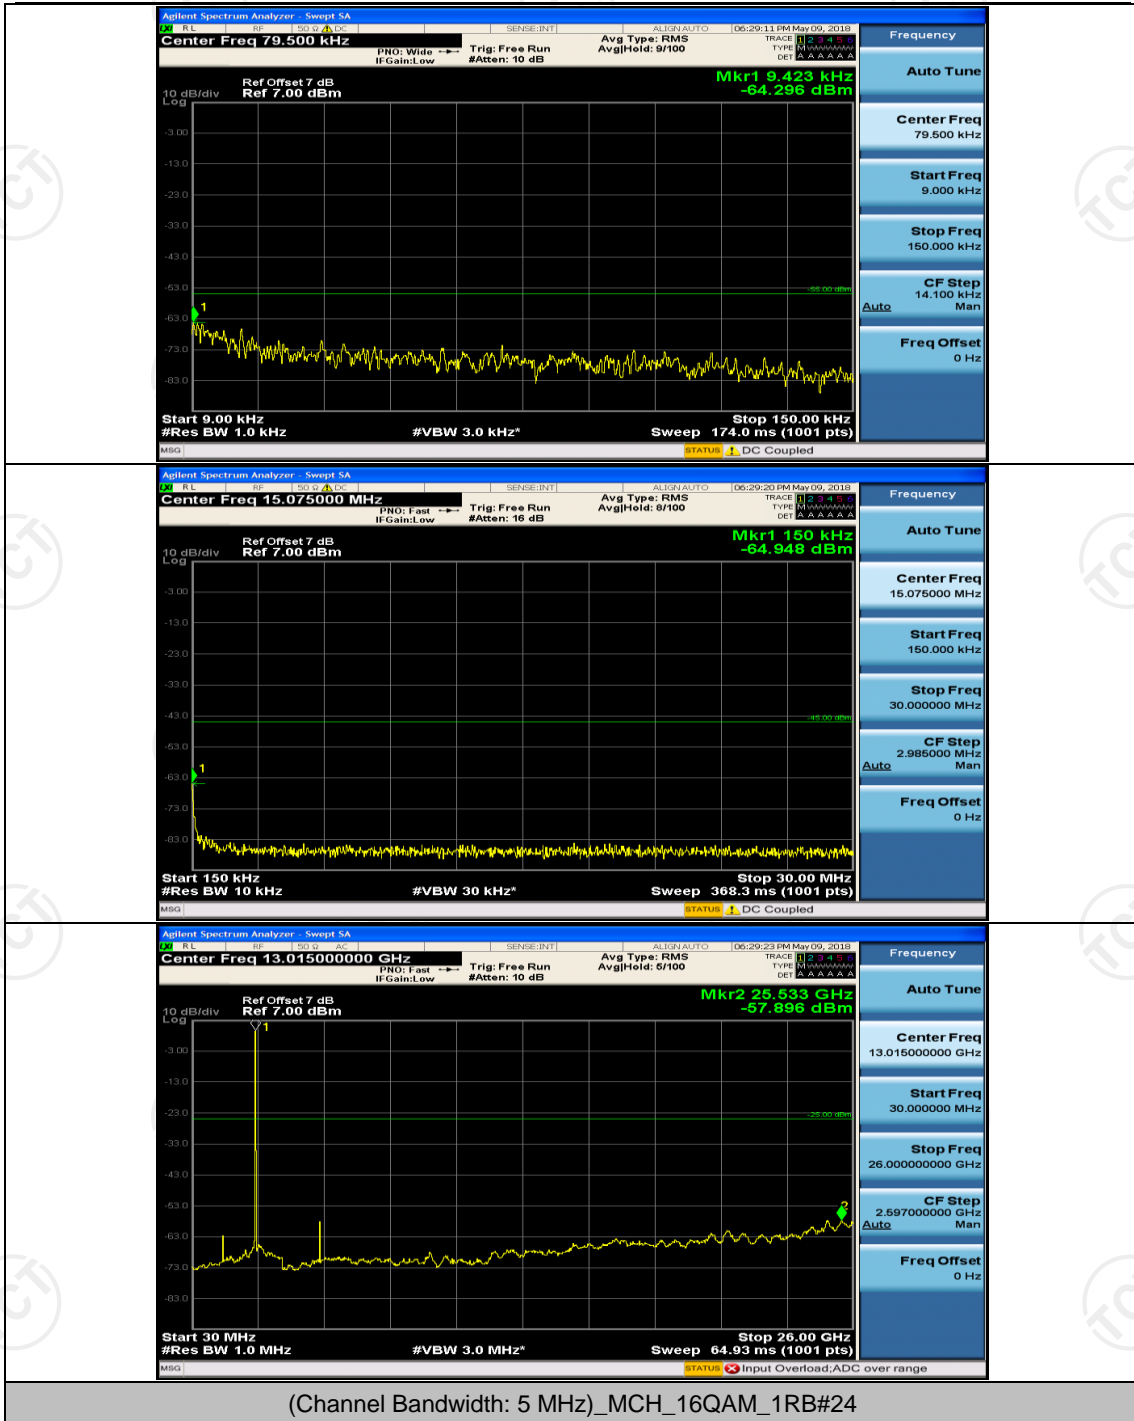

(Channel Bandwidth:20 MHz)_HCH_16QAM_1RB#99

(Channel Bandwidth:20 MHz)_HCH_16QAM_50RB#0

(Channel Bandwidth:20 MHz)_HCH_16QAM_50RB#25

(Channel Bandwidth:20 MHz)_HCH_16QAM_50RB#50

(Channel Bandwidth:20 MHz)_HCH_16QAM_100RB#0

Appendix E: Conducted Spurious Emission

Test Graphs

Channel Bandwidth: 5 MHz

(Channel Bandwidth: 5 MHz)_MCH_QPSK_1RB#0

(Channel Bandwidth: 5 MHz)_HCH_QPSK_1RB#0

(Channel Bandwidth: 5 MHz)_LCH_16QAM_1RB#0

(Channel Bandwidth: 5 MHz)_LCH_16QAM_1RB#12

(Channel Bandwidth: 5 MHz)_MCH_16QAM_1RB#0

(Channel Bandwidth: 5 MHz)_HCH_16QAM_1RB#0