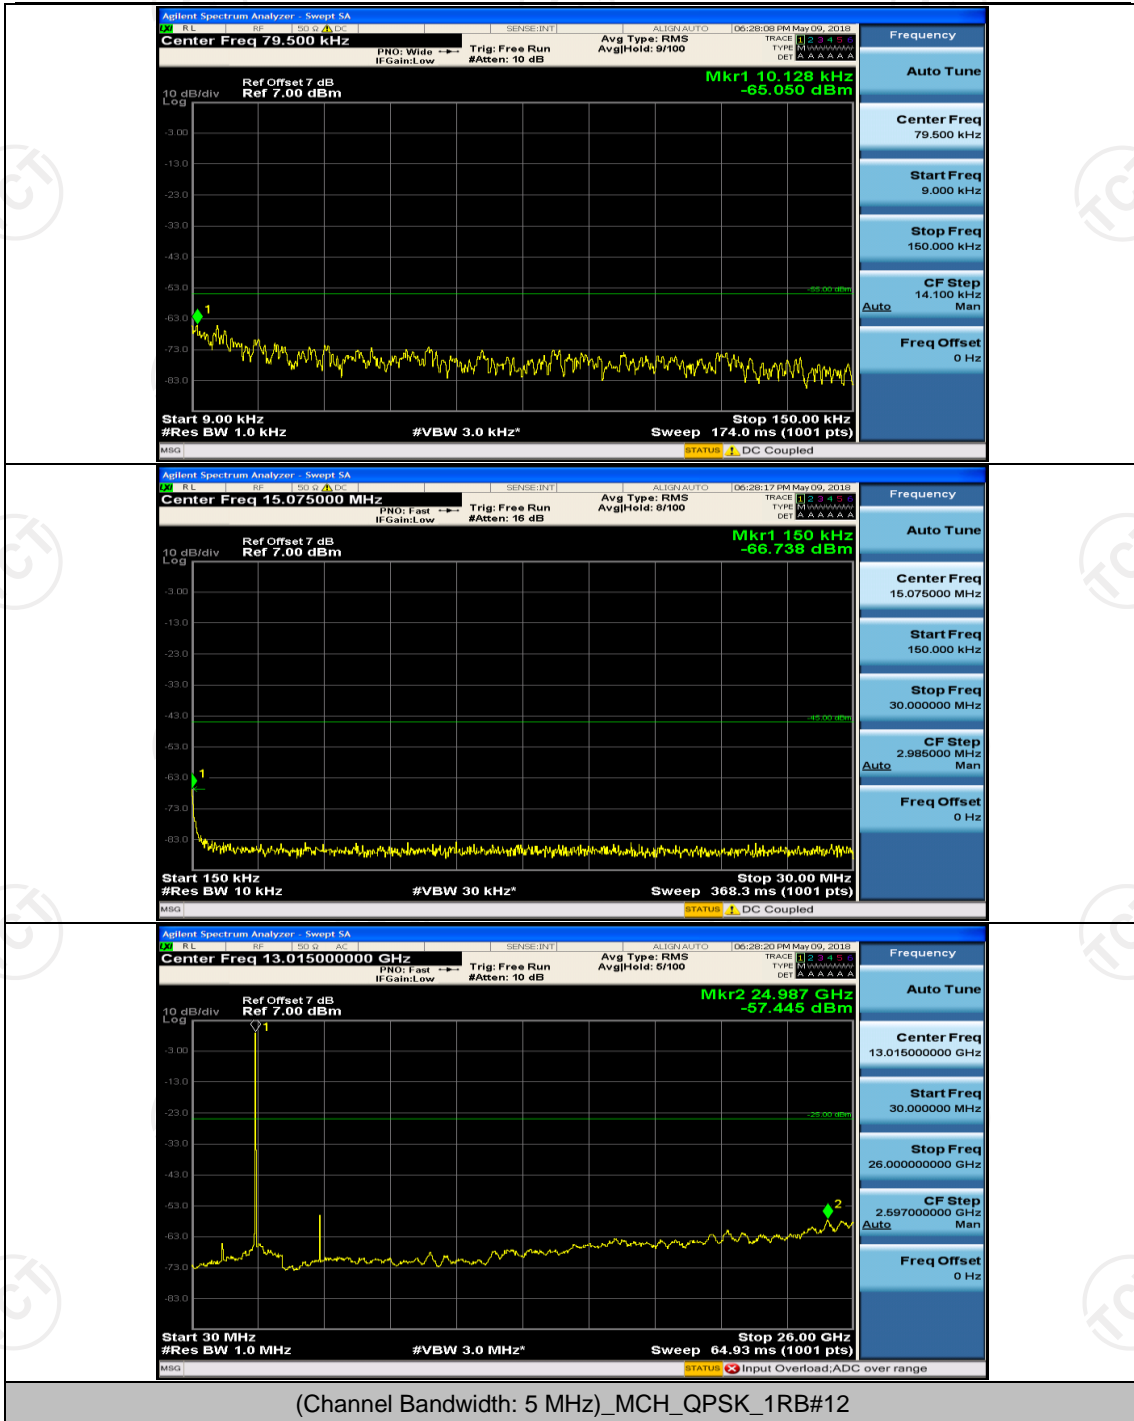

Appendix E: Conducted Spurious Emission

Test Graphs

Channel Bandwidth: 5 MHz

(Channel Bandwidth: 5 MHz)_MCH_QPSK_1RB#0

(Channel Bandwidth: 5 MHz)_HCH_QPSK_1RB#0

(Channel Bandwidth: 5 MHz)_LCH_16QAM_1RB#0

(Channel Bandwidth: 5 MHz)_LCH_16QAM_1RB#12

(Channel Bandwidth: 5 MHz)_MCH_16QAM_1RB#0

(Channel Bandwidth: 5 MHz)_HCH_16QAM_1RB#0