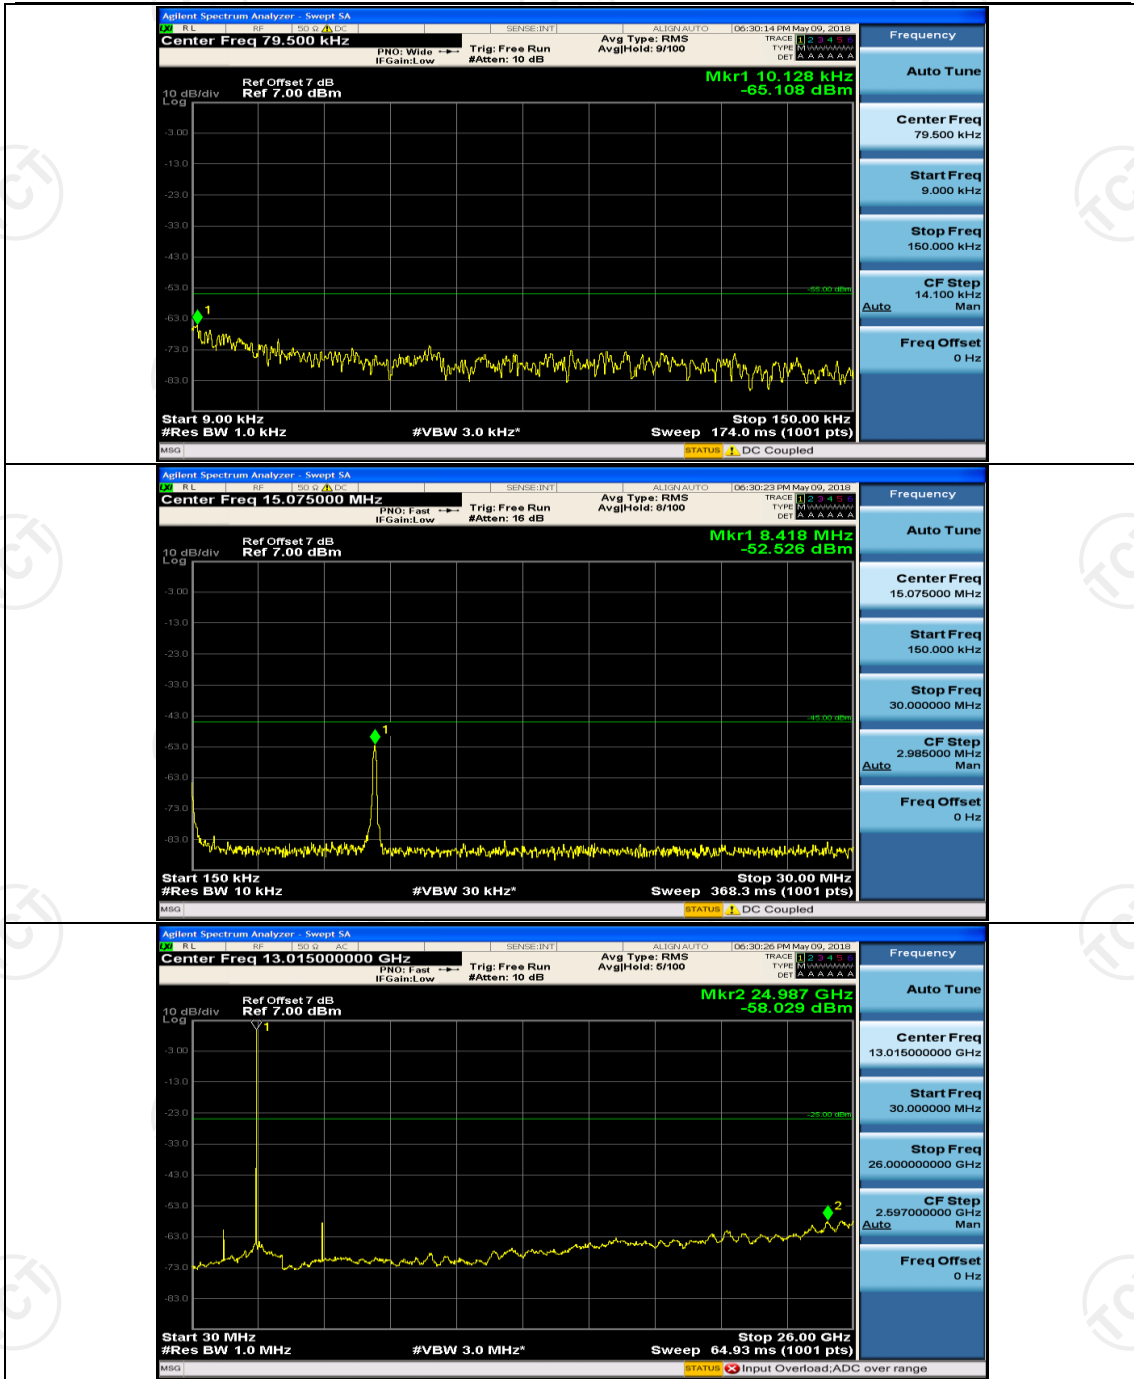

Appendix E: Conducted Spurious Emission

Test Graphs

Channel Bandwidth: 5 MHz

(Channel Bandwidth: 5 MHz)_MCH_QPSK_1RB#0

(Channel Bandwidth: 5 MHz)_HCH_QPSK_1RB#0

(Channel Bandwidth: 5 MHz)_LCH_16QAM_1RB#0

(Channel Bandwidth: 5 MHz)_LCH_16QAM_1RB#12