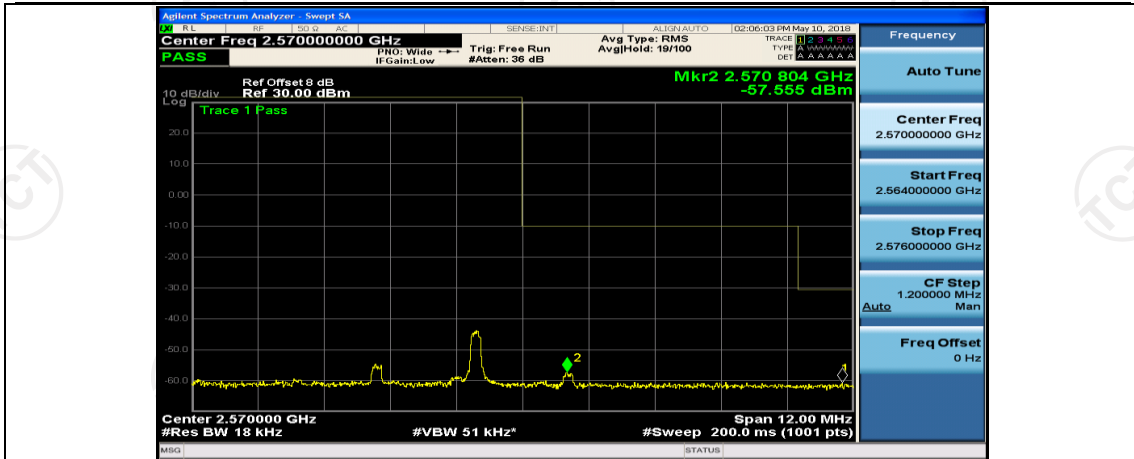

(Channel Bandwidth:15 MHz)_LCH_16QAM_37RB#38

(Channel Bandwidth:15 MHz)_LCH_16QAM_75RB#0

(Channel Bandwidth:15 MHz)_HCH_16QAM_1RB#0

(Channel Bandwidth:15 MHz)_HCH_16QAM_37RB#18

(Channel Bandwidth:15 MHz)_HCH_16QAM_37RB#38

(Channel Bandwidth:15 MHz)_HCH_16QAM_75RB#0

Channel Bandwidth: 20 MHz

(Channel Bandwidth:20 MHz)_LCH_QPSK_50RB#0

(Channel Bandwidth:20 MHz)_LCH_QPSK_50RB#25

(Channel Bandwidth:20 MHz)_LCH_QPSK_50RB#50

(Channel Bandwidth:20 MHz)_HCH_QPSK_50RB#50