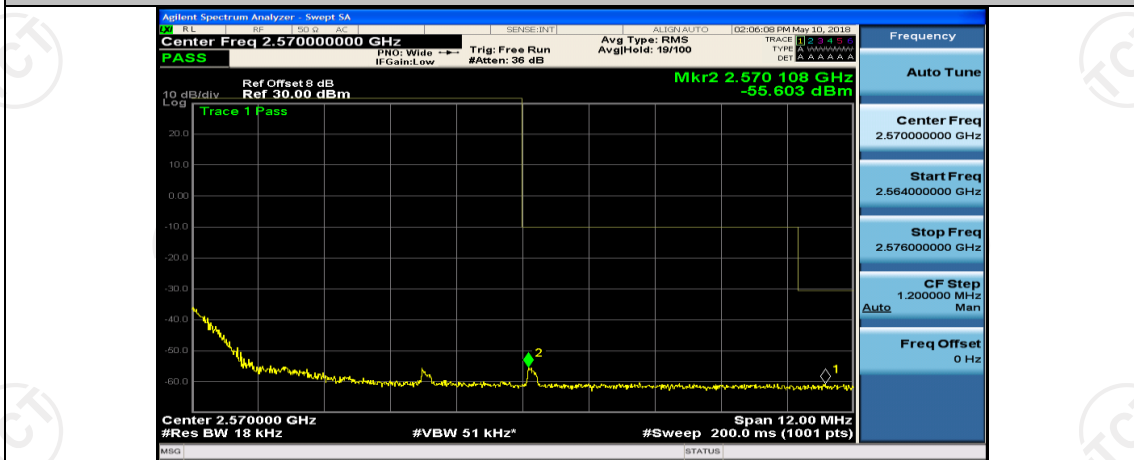

(Channel Bandwidth:15 MHz)_LCH_16QAM_37RB#38

(Channel Bandwidth:15 MHz)_LCH_16QAM_75RB#0

(Channel Bandwidth:15 MHz)_HCH_16QAM_1RB#0

(Channel Bandwidth:15 MHz)_HCH_16QAM_37RB#18

(Channel Bandwidth:15 MHz)_HCH_16QAM_37RB#38

(Channel Bandwidth:15 MHz)_HCH_16QAM_75RB#0

Channel Bandwidth: 20 MHz

(Channel Bandwidth:20 MHz)_LCH_QPSK_50RB#0

(Channel Bandwidth:20 MHz)_LCH_QPSK_50RB#25

(Channel Bandwidth:20 MHz)_LCH_QPSK_50RB#50

(Channel Bandwidth:20 MHz)_HCH_QPSK_50RB#50