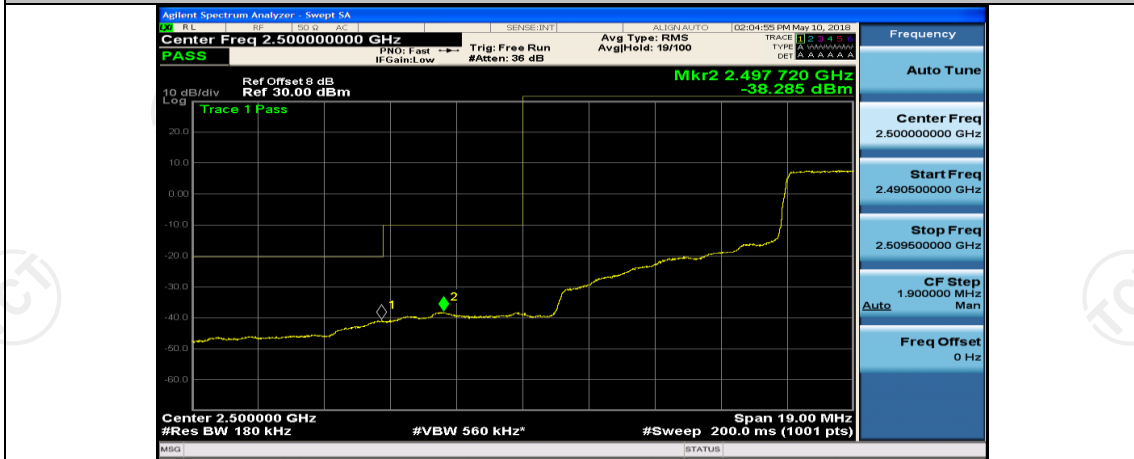

Channel Bandwidth: 10 MHz_HCH_16QAM_1RB#24

Channel Bandwidth: 10 MHz_HCH_16QAM_1RB#49

Channel Bandwidth: 15 MHz

(Channel Bandwidth:15 MHz)_LCH_QPSK_37RB#18

(Channel Bandwidth:15 MHz)_LCH_QPSK_37RB#38

(Channel Bandwidth:15 MHz)_LCH_QPSK_75RB#0