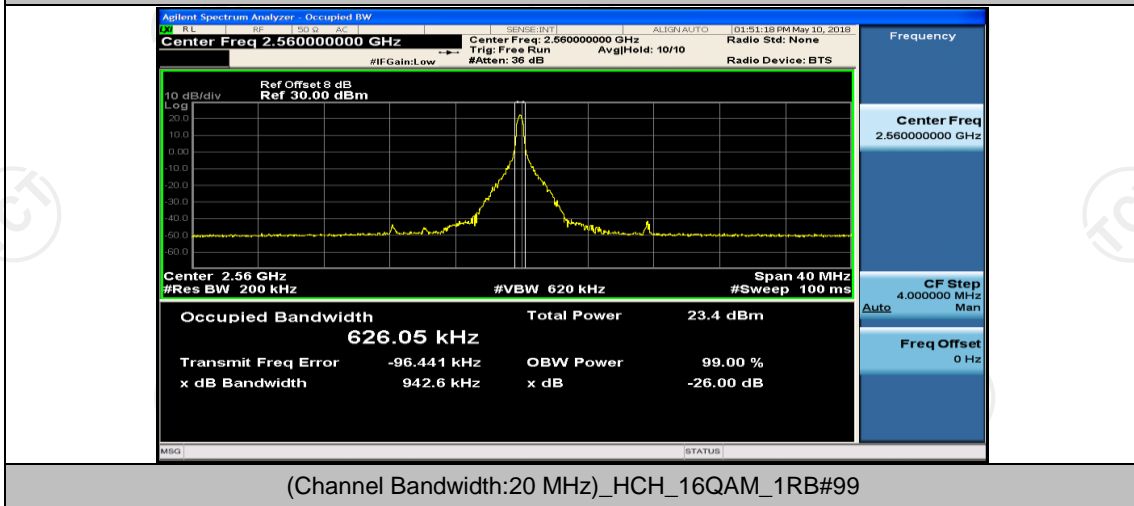

(Channel Bandwidth:20 MHz)_MCH_16QAM_50RB#0

(Channel Bandwidth:20 MHz)_MCH_16QAM_50RB#25

(Channel Bandwidth:20 MHz)_MCH_16QAM_50RB#50

(Channel Bandwidth:20 MHz)_MCH_16QAM_100RB#0

(Channel Bandwidth:20 MHz)_HCH_16QAM_1RB#0

(Channel Bandwidth:20 MHz)_HCH_16QAM_1RB#50

(Channel Bandwidth:20 MHz)_HCH_16QAM_1RB#99

(Channel Bandwidth:20 MHz)_HCH_16QAM_50RB#0

(Channel Bandwidth:20 MHz)_HCH_16QAM_50RB#25

(Channel Bandwidth:20 MHz)_HCH_16QAM_50RB#50