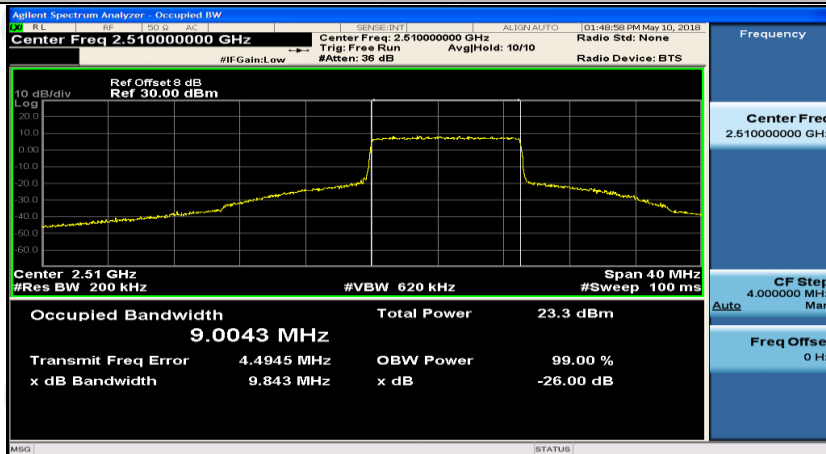

(Channel Bandwidth:20 MHz)_LCH_16QAM_1RB#0

(Channel Bandwidth:20 MHz)_LCH_16QAM_1RB#50

(Channel Bandwidth:20 MHz)_LCH_16QAM_1RB#99

(Channel Bandwidth:20 MHz)_LCH_16QAM_50RB#0

(Channel Bandwidth:20 MHz)_LCH_16QAM_50RB#25

(Channel Bandwidth:20 MHz)_LCH_16QAM_50RB#50

(Channel Bandwidth:20 MHz)_LCH_16QAM_100RB#0

(Channel Bandwidth:20 MHz)_MCH_16QAM_1RB#0

(Channel Bandwidth:20 MHz)_MCH_16QAM_1RB#50

(Channel Bandwidth:20 MHz)_MCH_16QAM_1RB#99