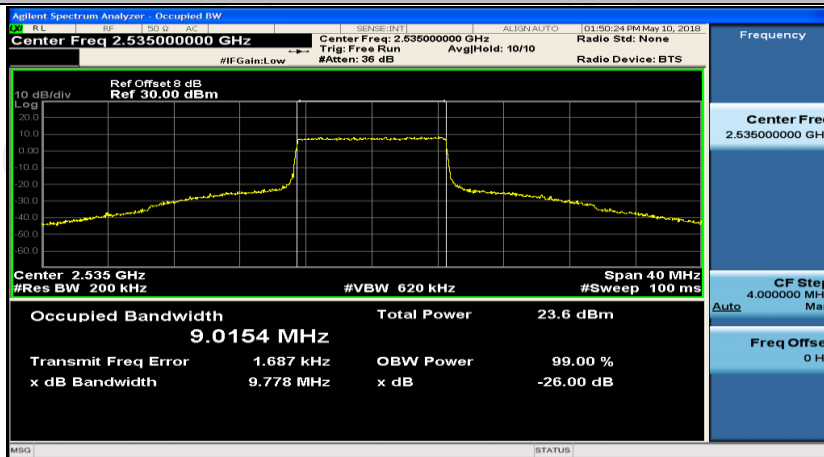

(Channel Bandwidth:20 MHz)_LCH_16QAM_50RB#50

(Channel Bandwidth:20 MHz)_LCH_16QAM_100RB#0

(Channel Bandwidth:20 MHz)_MCH_16QAM_1RB#0

(Channel Bandwidth:20 MHz)_MCH_16QAM_1RB#50

(Channel Bandwidth:20 MHz)_MCH_16QAM_1RB#99

(Channel Bandwidth:20 MHz)_MCH_16QAM_50RB#0

(Channel Bandwidth:20 MHz)_MCH_16QAM_50RB#25

(Channel Bandwidth:20 MHz)_MCH_16QAM_50RB#50

(Channel Bandwidth:20 MHz)_MCH_16QAM_100RB#0

(Channel Bandwidth:20 MHz)_HCH_16QAM_1RB#0