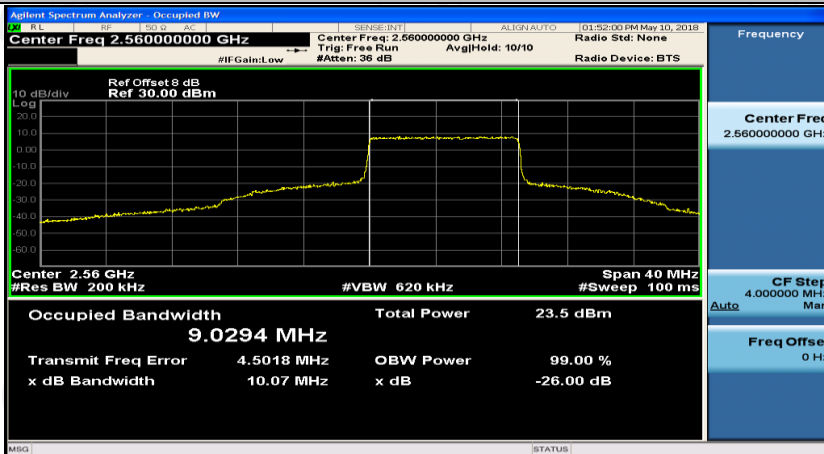

(Channel Bandwidth:20 MHz)_HCH_16QAM_1RB#50

(Channel Bandwidth:20 MHz)_HCH_16QAM_1RB#99

(Channel Bandwidth:20 MHz)_HCH_16QAM_50RB#0

(Channel Bandwidth:20 MHz)_HCH_16QAM_50RB#25

(Channel Bandwidth:20 MHz)_HCH_16QAM_50RB#50