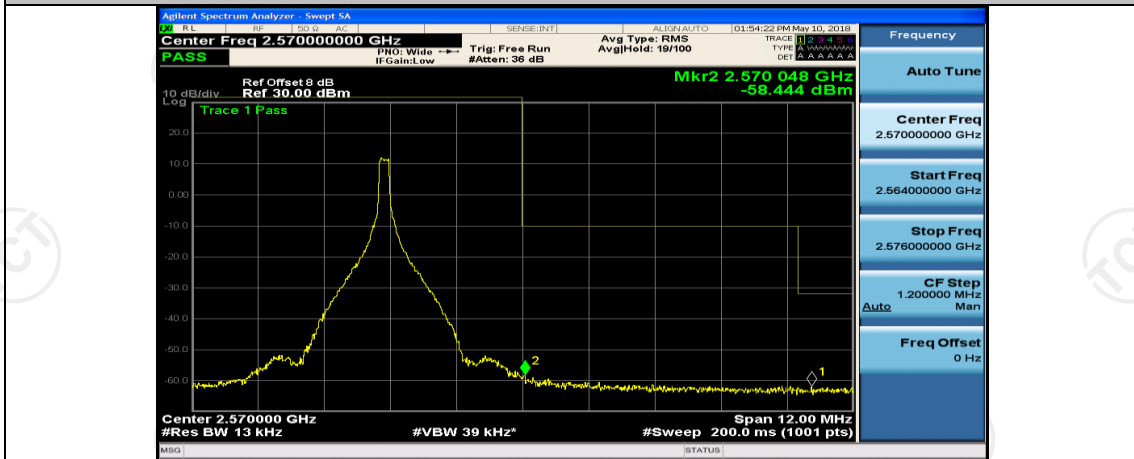

(Channel Bandwidth: 5 MHz)_HCH_QPSK_1RB#12