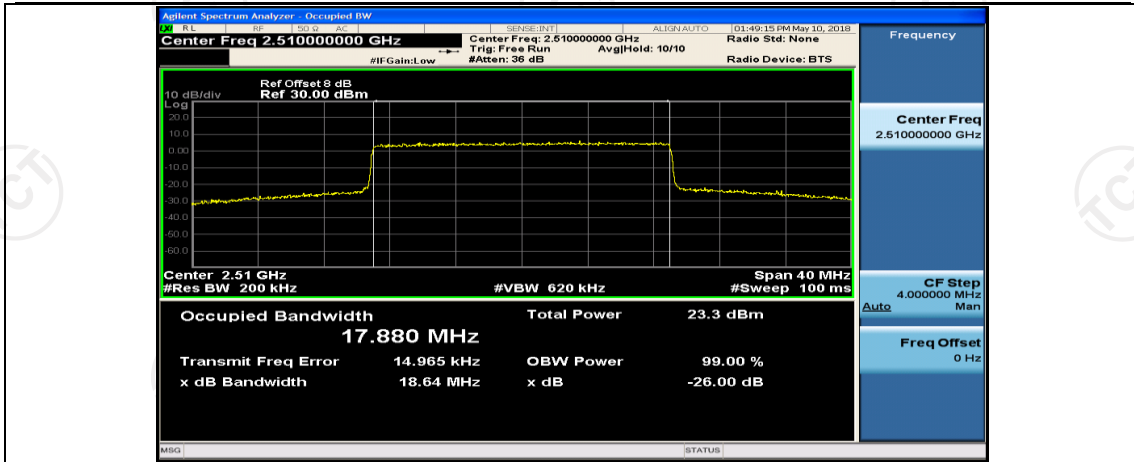

(Channel Bandwidth:20 MHz)_LCH_16QAM_1RB#0

(Channel Bandwidth:20 MHz)_LCH_16QAM_1RB#50

(Channel Bandwidth:20 MHz)_LCH_16QAM_1RB#99

(Channel Bandwidth:20 MHz)_LCH_16QAM_50RB#0

(Channel Bandwidth:20 MHz)_LCH_16QAM_50RB#25

(Channel Bandwidth:20 MHz)_LCH_16QAM_50RB#50

(Channel Bandwidth:20 MHz)_LCH_16QAM_100RB#0

(Channel Bandwidth:20 MHz)_MCH_16QAM_1RB#0

(Channel Bandwidth:20 MHz)_MCH_16QAM_1RB#50

(Channel Bandwidth:20 MHz)_MCH_16QAM_1RB#99