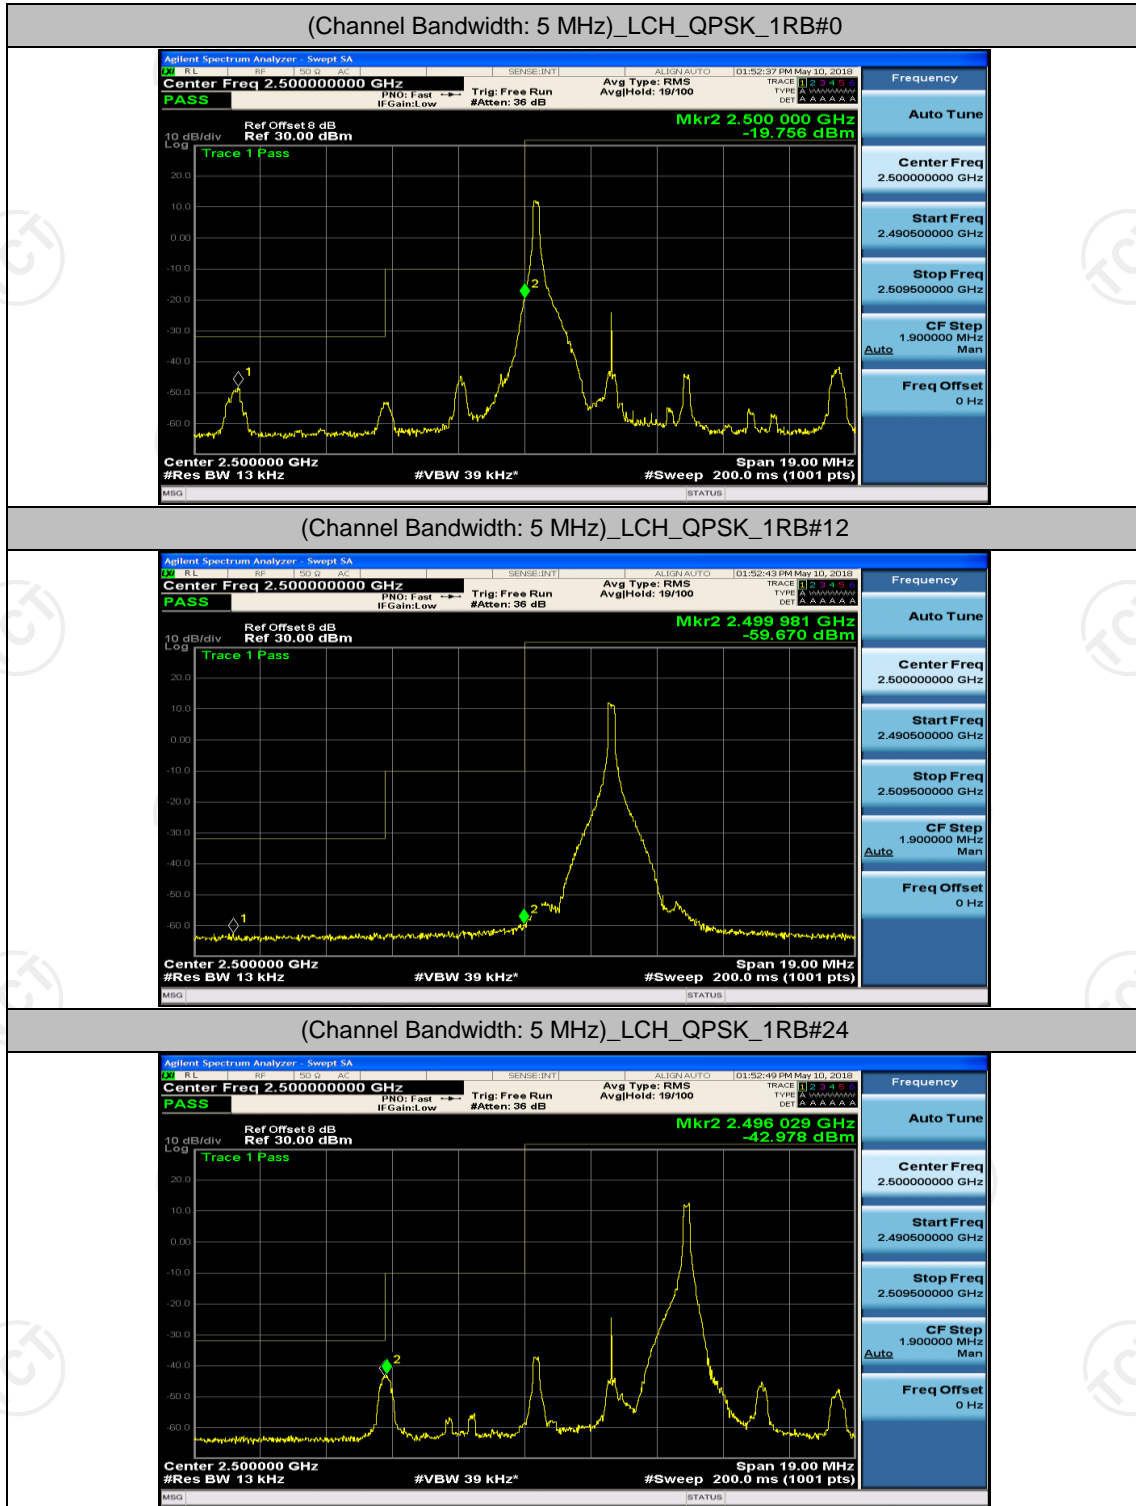

(Channel Bandwidth:20 MHz)_HCH_16QAM_1RB#50

(Channel Bandwidth:20 MHz)_HCH_16QAM_1RB#99

(Channel Bandwidth:20 MHz)_HCH_16QAM_50RB#0

(Channel Bandwidth:20 MHz)_HCH_16QAM_50RB#25

(Channel Bandwidth:20 MHz)_HCH_16QAM_50RB#50

(Channel Bandwidth:20 MHz)_HCH_16QAM_100RB#0

Appendix D: Band Edge

Test Graphs

Channel Bandwidth: 5 MHz

(Channel Bandwidth: 5 MHz)_LCH_QPSK_12RB#0

(Channel Bandwidth: 5 MHz)_LCH_QPSK_12RB#6

(Channel Bandwidth: 5 MHz)_LCH_QPSK_12RB#13