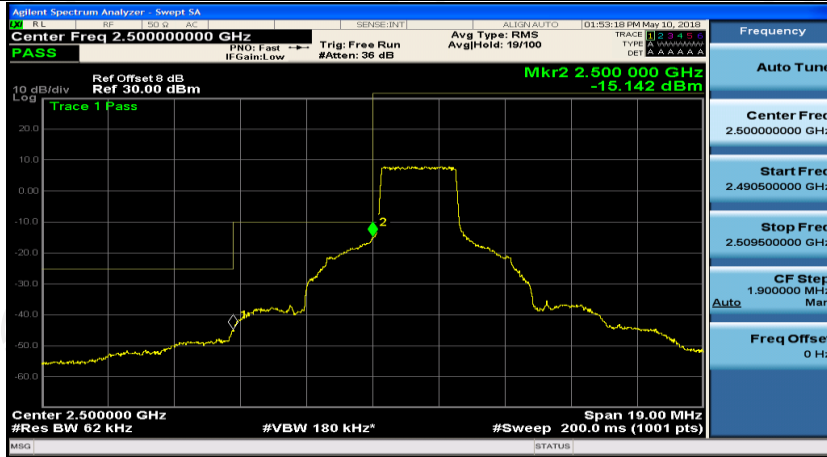

(Channel Bandwidth:20 MHz)_HCH_16QAM_100RB#0

Appendix D: Band Edge

Test Graphs

Channel Bandwidth: 5 MHz

(Channel Bandwidth: 5 MHz)_LCH_QPSK_12RB#0

(Channel Bandwidth: 5 MHz)_LCH_QPSK_12RB#6

(Channel Bandwidth: 5 MHz)_LCH_QPSK_12RB#13