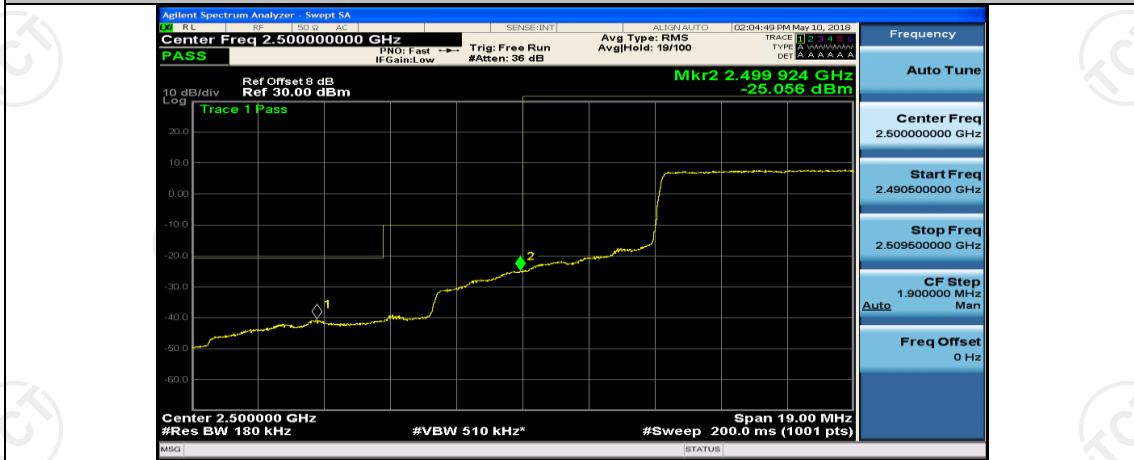

Channel Bandwidth: 10 MHz_HCH_16QAM_1RB#24

Channel Bandwidth: 10 MHz_HCH_16QAM_1RB#49

Channel Bandwidth: 15 MHz

(Channel Bandwidth:15 MHz)_LCH_QPSK_37RB#18

(Channel Bandwidth:15 MHz)_LCH_QPSK_37RB#38

(Channel Bandwidth:15 MHz)_LCH_QPSK_75RB#0