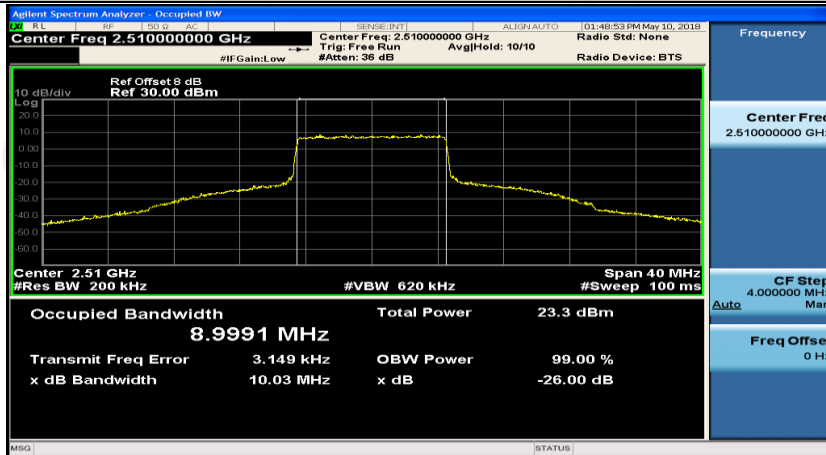

(Channel Bandwidth:20 MHz)_LCH_16QAM_1RB#0

(Channel Bandwidth:20 MHz)_LCH_16QAM_1RB#50

(Channel Bandwidth:20 MHz)_LCH_16QAM_1RB#99

(Channel Bandwidth:20 MHz)_LCH_16QAM_50RB#0

(Channel Bandwidth:20 MHz)_LCH_16QAM_50RB#25

(Channel Bandwidth:20 MHz)_LCH_16QAM_50RB#50

(Channel Bandwidth:20 MHz)_LCH_16QAM_100RB#0

(Channel Bandwidth:20 MHz)_MCH_16QAM_1RB#0

(Channel Bandwidth:20 MHz)_MCH_16QAM_1RB#50

(Channel Bandwidth:20 MHz)_MCH_16QAM_1RB#99