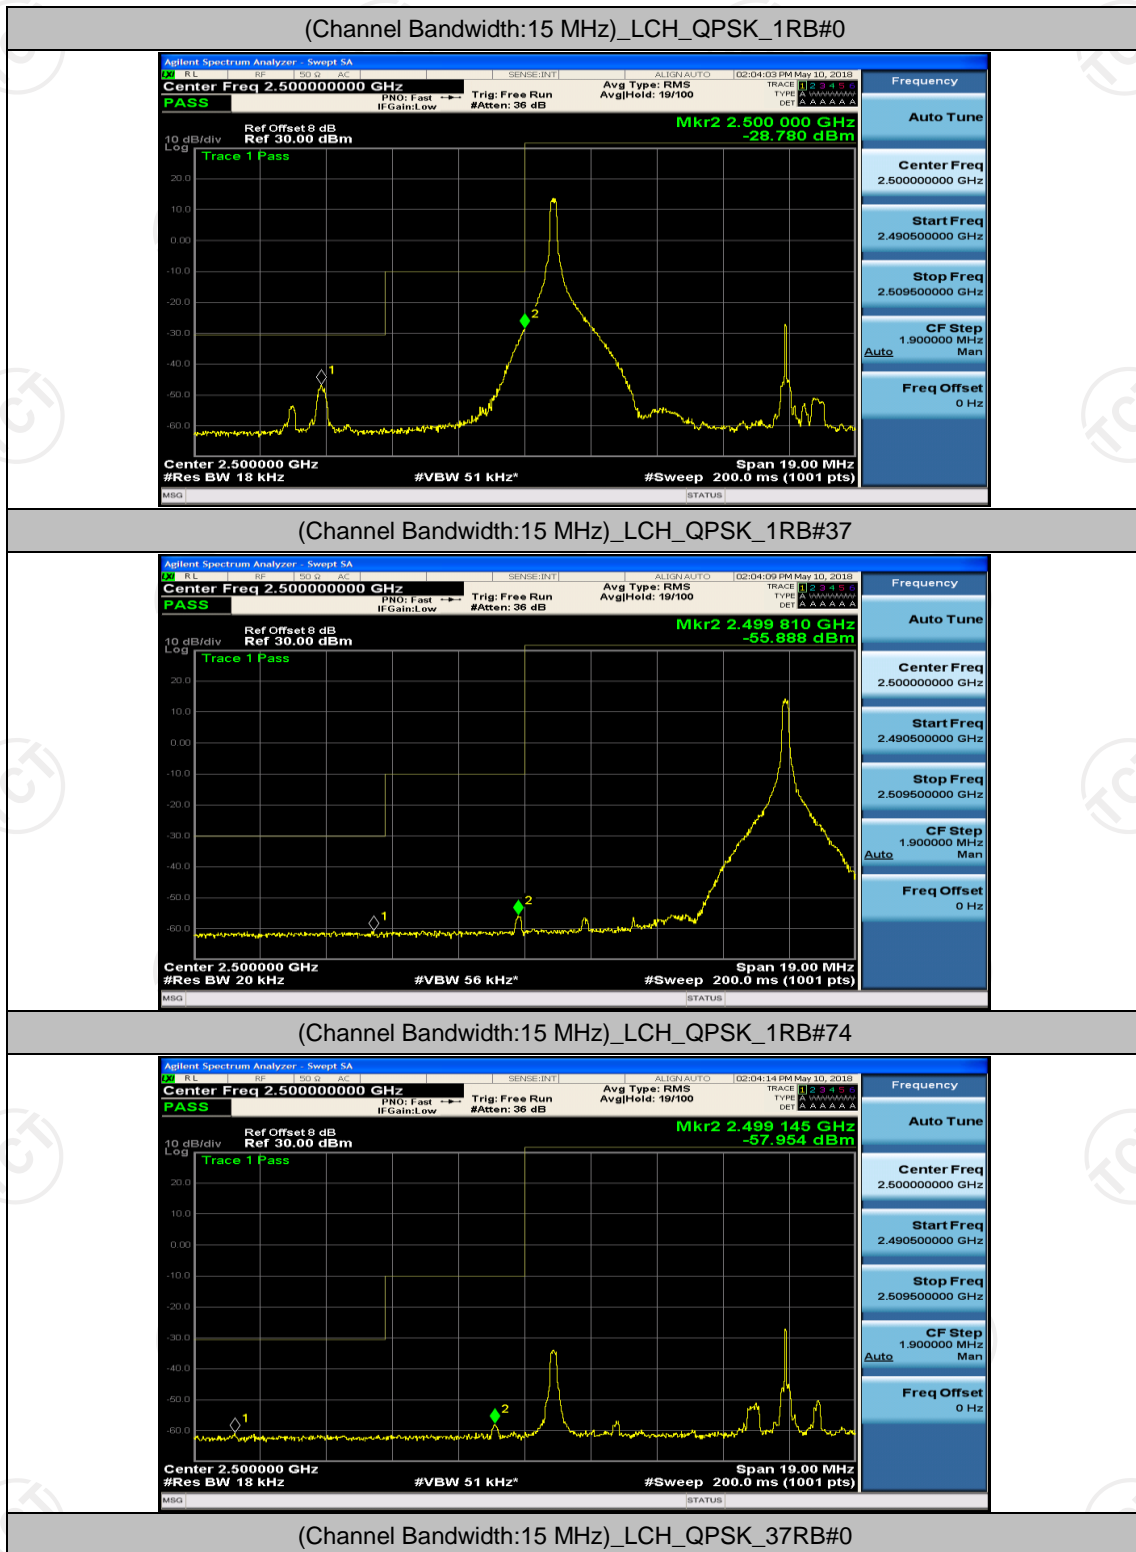

Channel Bandwidth: 10 MHz_HCH_16QAM_1RB#24

Channel Bandwidth: 10 MHz_HCH_16QAM_1RB#49

Channel Bandwidth: 15 MHz

(Channel Bandwidth:15 MHz)_LCH_QPSK_37RB#18

(Channel Bandwidth:15 MHz)_LCH_QPSK_37RB#38

(Channel Bandwidth:15 MHz)_LCH_QPSK_75RB#0