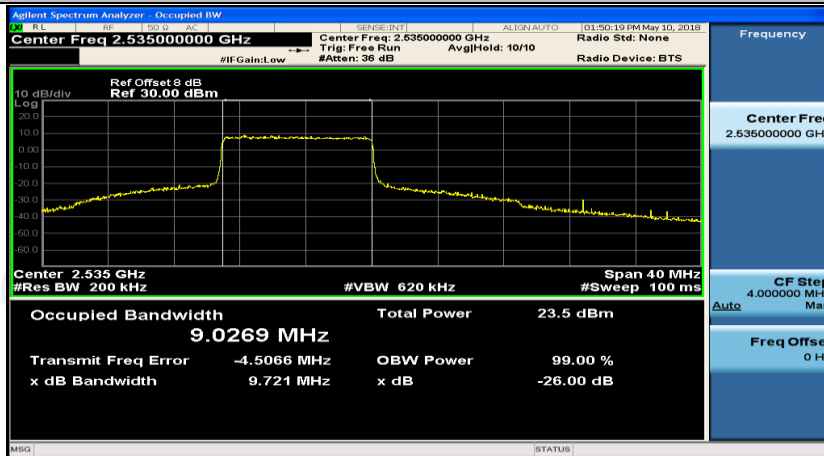

(Channel Bandwidth:20 MHz)_LCH_16QAM_50RB#50

(Channel Bandwidth:20 MHz)_LCH_16QAM_100RB#0

(Channel Bandwidth:20 MHz)_MCH_16QAM_1RB#0

(Channel Bandwidth:20 MHz)_MCH_16QAM_1RB#50

(Channel Bandwidth:20 MHz)_MCH_16QAM_1RB#99

(Channel Bandwidth:20 MHz)_MCH_16QAM_50RB#0

(Channel Bandwidth:20 MHz)_MCH_16QAM_50RB#25

(Channel Bandwidth:20 MHz)_MCH_16QAM_50RB#50

(Channel Bandwidth:20 MHz)_MCH_16QAM_100RB#0

(Channel Bandwidth:20 MHz)_HCH_16QAM_1RB#0