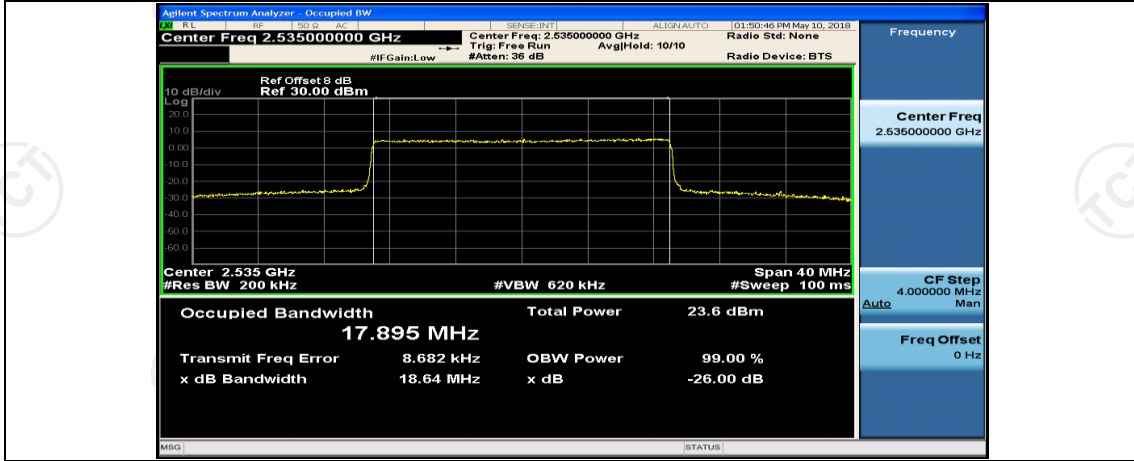

(Channel Bandwidth:20 MHz)_MCH_16QAM_50RB#0

(Channel Bandwidth:20 MHz)_MCH_16QAM_50RB#25

(Channel Bandwidth:20 MHz)_MCH_16QAM_50RB#50

(Channel Bandwidth:20 MHz)_MCH_16QAM_100RB#0

(Channel Bandwidth:20 MHz)_HCH_16QAM_1RB#0