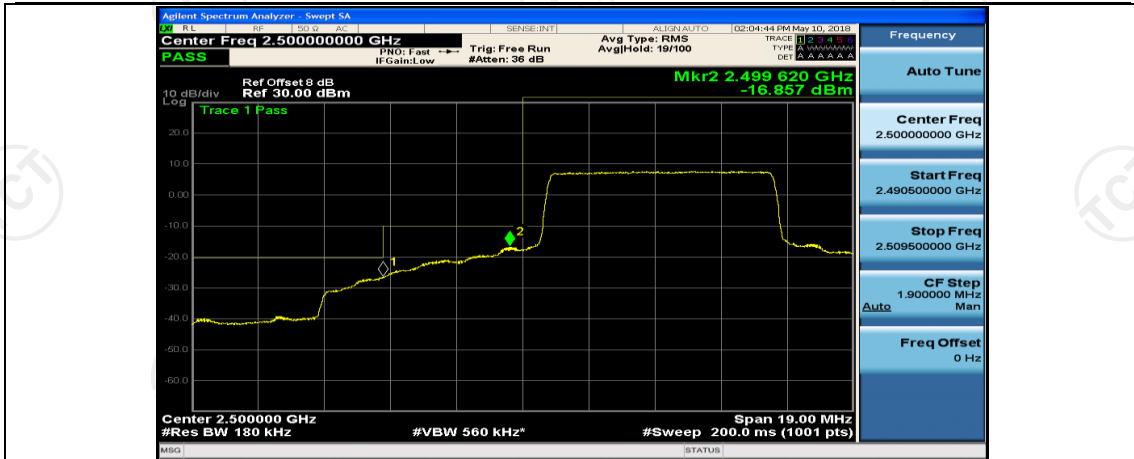

Channel Bandwidth: 10 MHz_HCH_16QAM_1RB#24

Channel Bandwidth: 10 MHz_HCH_16QAM_1RB#49

Channel Bandwidth: 15 MHz

(Channel Bandwidth:15 MHz)_LCH_QPSK_37RB#18

(Channel Bandwidth:15 MHz)_LCH_QPSK_37RB#38

(Channel Bandwidth:15 MHz)_LCH_QPSK_75RB#0