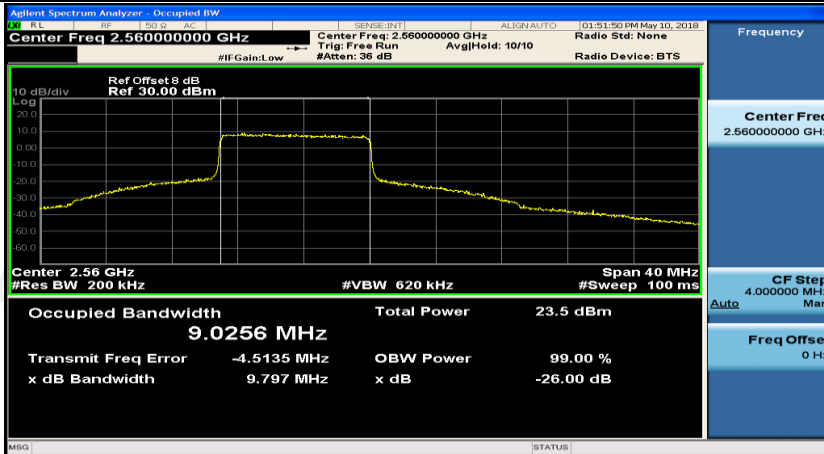

(Channel Bandwidth:20 MHz)_HCH_16QAM_50RB#0