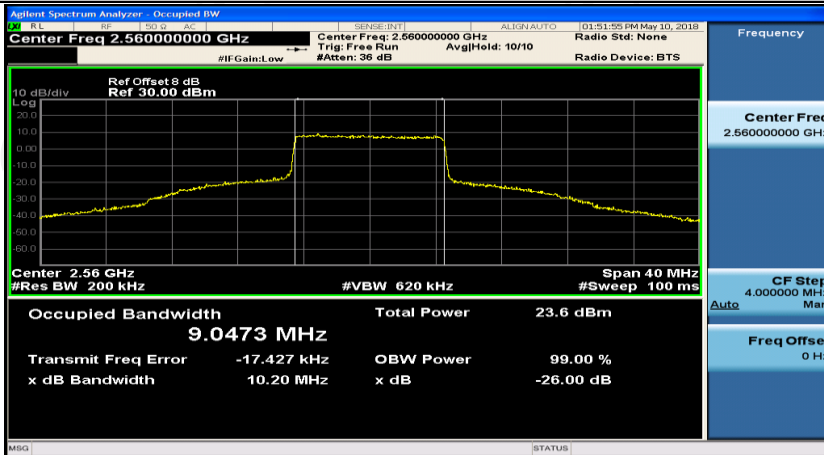

(Channel Bandwidth:20 MHz)_HCH_16QAM_1RB#50

(Channel Bandwidth:20 MHz)_HCH_16QAM_1RB#99

(Channel Bandwidth:20 MHz)_HCH_16QAM_50RB#0

(Channel Bandwidth:20 MHz)_HCH_16QAM_50RB#25

(Channel Bandwidth:20 MHz)_HCH_16QAM_50RB#50