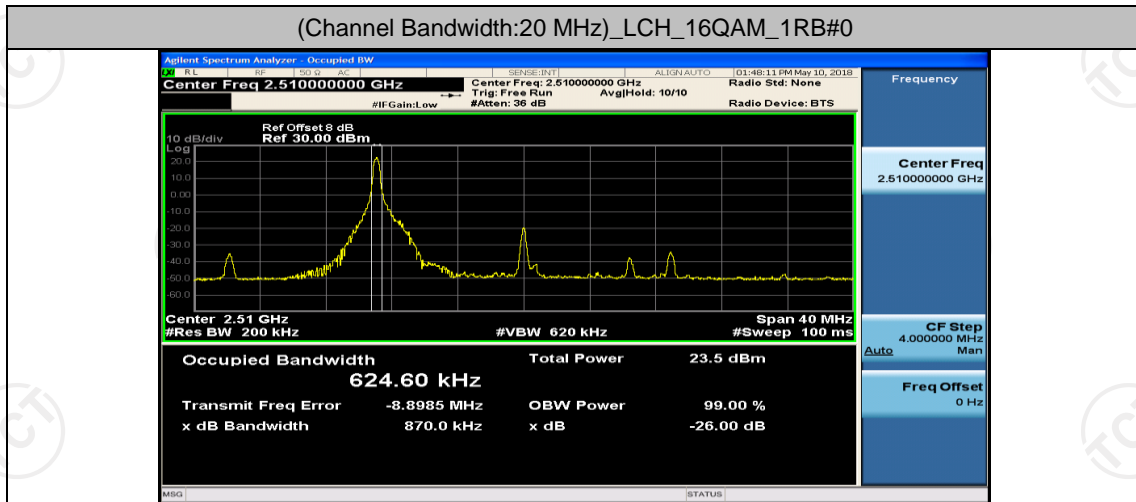

(Channel Bandwidth:20 MHz)_LCH_16QAM_1RB#0

(Channel Bandwidth:20 MHz)_LCH_16QAM_1RB#50

(Channel Bandwidth:20 MHz)_LCH_16QAM_1RB#99

(Channel Bandwidth:20 MHz)_LCH_16QAM_50RB#0

(Channel Bandwidth:20 MHz)_LCH_16QAM_50RB#25

(Channel Bandwidth:20 MHz)_LCH_16QAM_50RB#50

(Channel Bandwidth:20 MHz)_LCH_16QAM_100RB#0

(Channel Bandwidth:20 MHz)_MCH_16QAM_1RB#0

(Channel Bandwidth:20 MHz)_MCH_16QAM_1RB#50

(Channel Bandwidth:20 MHz)_MCH_16QAM_1RB#99