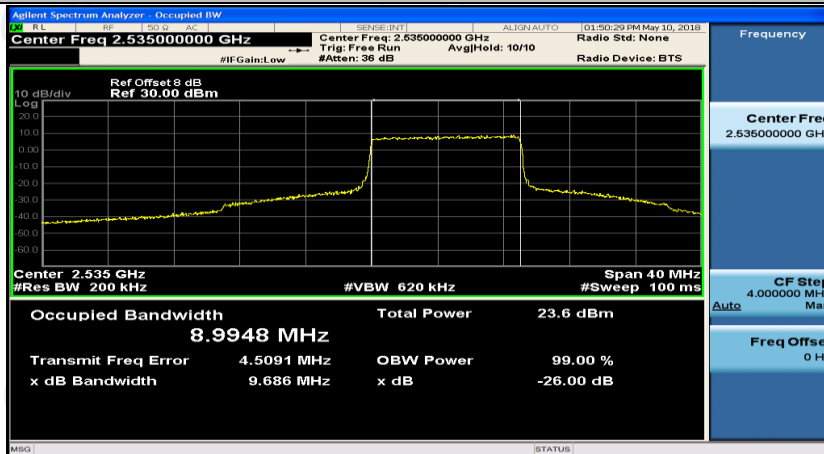

(Channel Bandwidth:20 MHz)_LCH_16QAM_50RB#50

(Channel Bandwidth:20 MHz)_LCH_16QAM_100RB#0

(Channel Bandwidth:20 MHz)_MCH_16QAM_1RB#0

(Channel Bandwidth:20 MHz)_MCH_16QAM_1RB#50

(Channel Bandwidth:20 MHz)_MCH_16QAM_1RB#99

(Channel Bandwidth:20 MHz)_MCH_16QAM_50RB#0

(Channel Bandwidth:20 MHz)_MCH_16QAM_50RB#25

(Channel Bandwidth:20 MHz)_MCH_16QAM_50RB#50

(Channel Bandwidth:20 MHz)_MCH_16QAM_100RB#0

(Channel Bandwidth:20 MHz)_HCH_16QAM_1RB#0