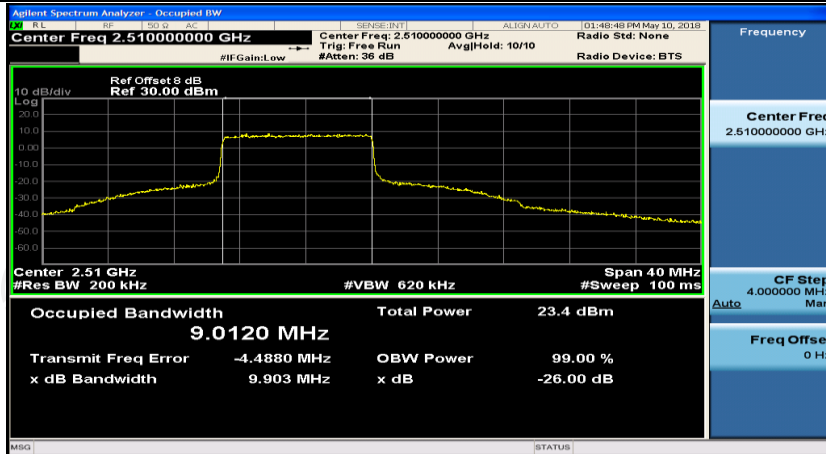

(Channel Bandwidth:20 MHz)_LCH_16QAM_1RB#0

(Channel Bandwidth:20 MHz)_LCH_16QAM_1RB#50

(Channel Bandwidth:20 MHz)_LCH_16QAM_1RB#99

(Channel Bandwidth:20 MHz)_LCH_16QAM_50RB#0

(Channel Bandwidth:20 MHz)_LCH_16QAM_50RB#25

(Channel Bandwidth:20 MHz)_LCH_16QAM_50RB#50

(Channel Bandwidth:20 MHz)_LCH_16QAM_100RB#0

(Channel Bandwidth:20 MHz)_MCH_16QAM_1RB#0

(Channel Bandwidth:20 MHz)_MCH_16QAM_1RB#50

(Channel Bandwidth:20 MHz)_MCH_16QAM_1RB#99