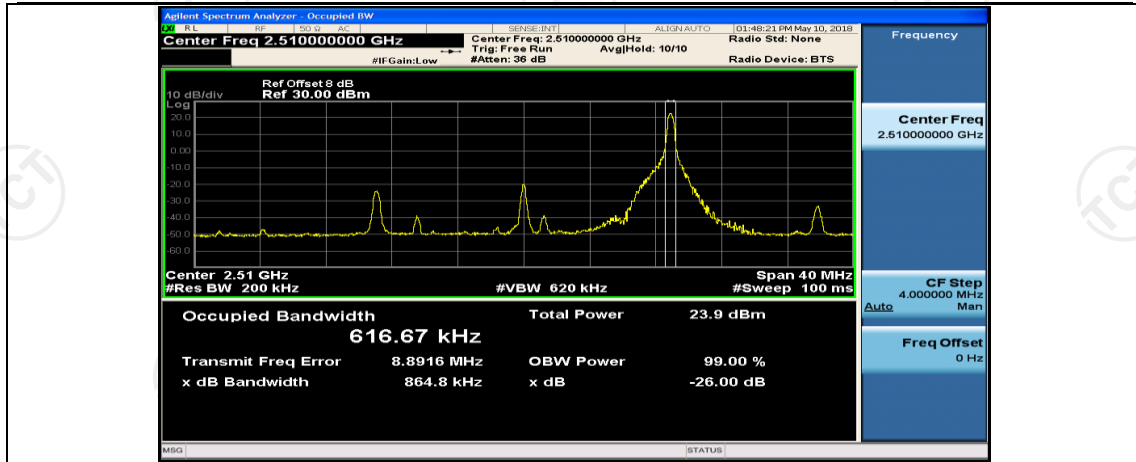

(Channel Bandwidth:20 MHz)_LCH_16QAM_1RB#0

(Channel Bandwidth:20 MHz)_LCH_16QAM_1RB#50

(Channel Bandwidth:20 MHz)_LCH_16QAM_1RB#99

(Channel Bandwidth:20 MHz)_LCH_16QAM_50RB#0

(Channel Bandwidth:20 MHz)_LCH_16QAM_50RB#25

(Channel Bandwidth:20 MHz)_LCH_16QAM_50RB#50

(Channel Bandwidth:20 MHz)_LCH_16QAM_100RB#0

(Channel Bandwidth:20 MHz)_MCH_16QAM_1RB#0

(Channel Bandwidth:20 MHz)_MCH_16QAM_1RB#50

(Channel Bandwidth:20 MHz)_MCH_16QAM_1RB#99