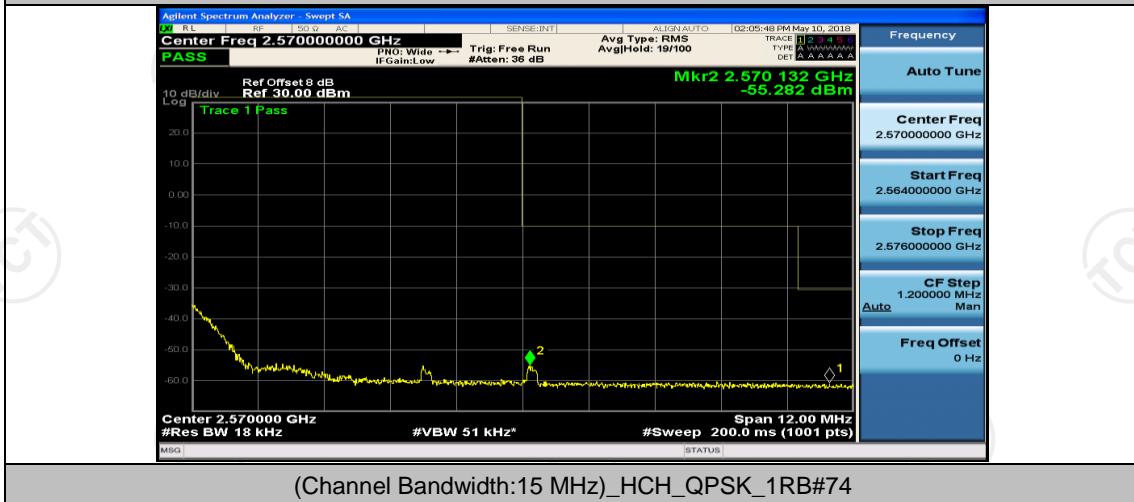

(Channel Bandwidth:15 MHz)_HCH_QPSK_1RB#37

(Channel Bandwidth:15 MHz)_HCH_QPSK_1RB#74