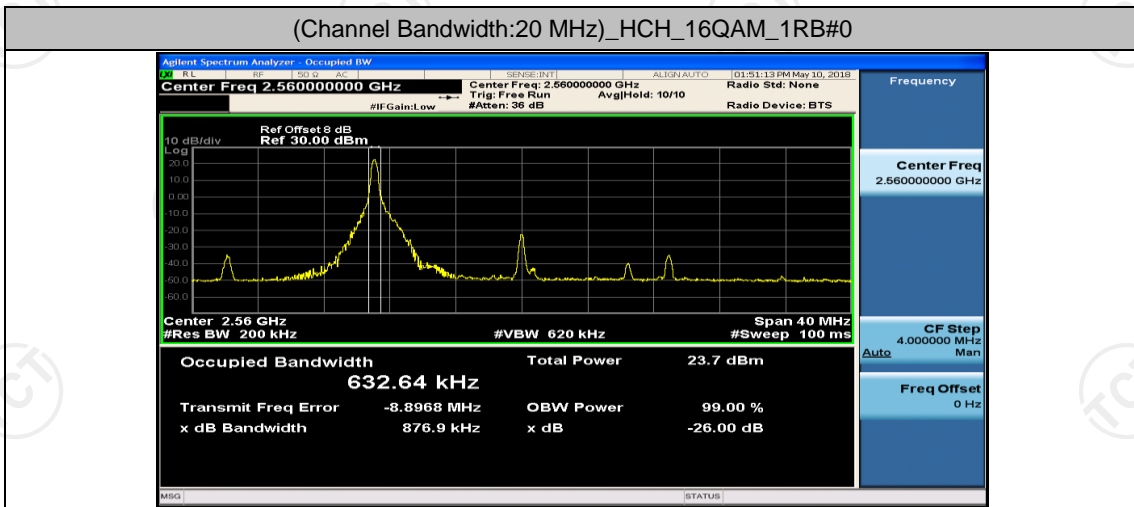

(Channel Bandwidth:20 MHz)_MCH_16QAM_50RB#0

(Channel Bandwidth:20 MHz)_MCH_16QAM_50RB#25

(Channel Bandwidth:20 MHz)_MCH_16QAM_50RB#50

(Channel Bandwidth:20 MHz)_MCH_16QAM_100RB#0

(Channel Bandwidth:20 MHz)_HCH_16QAM_1RB#0