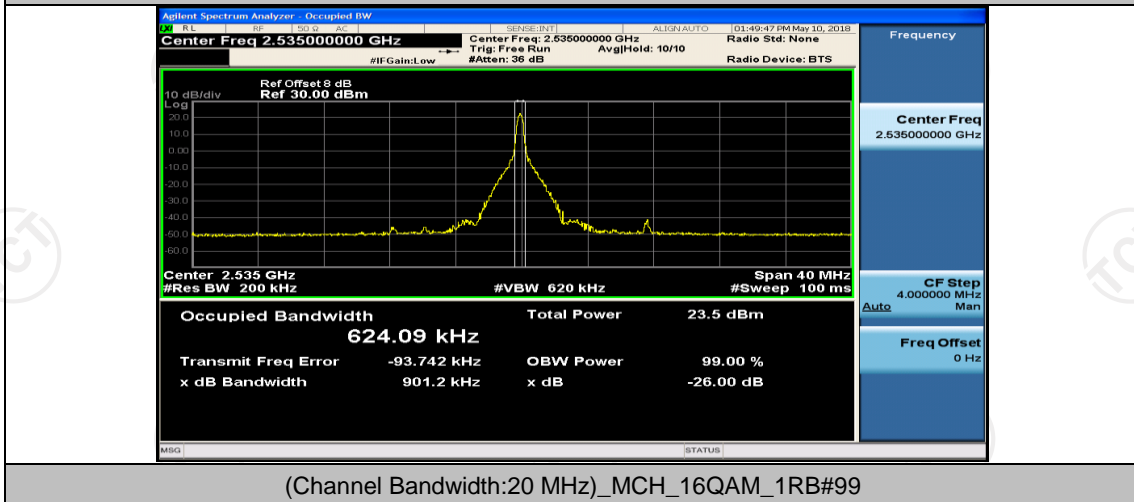

(Channel Bandwidth:20 MHz)_LCH_16QAM_50RB#50

(Channel Bandwidth:20 MHz)_LCH_16QAM_100RB#0

(Channel Bandwidth:20 MHz)_MCH_16QAM_1RB#0

(Channel Bandwidth:20 MHz)_MCH_16QAM_1RB#50

(Channel Bandwidth:20 MHz)_MCH_16QAM_1RB#99

(Channel Bandwidth:20 MHz)_MCH_16QAM_50RB#0

(Channel Bandwidth:20 MHz)_MCH_16QAM_50RB#25

(Channel Bandwidth:20 MHz)_MCH_16QAM_50RB#50

(Channel Bandwidth:20 MHz)_MCH_16QAM_100RB#0

(Channel Bandwidth:20 MHz)_HCH_16QAM_1RB#0