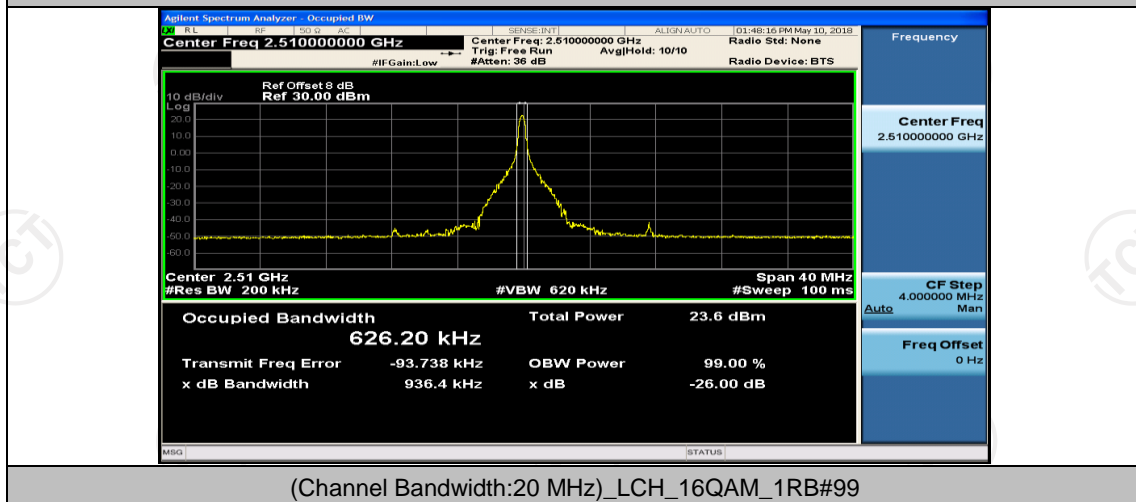

(Channel Bandwidth:20 MHz)_LCH_16QAM_1RB#0

(Channel Bandwidth:20 MHz)_LCH_16QAM_1RB#50

(Channel Bandwidth:20 MHz)_LCH_16QAM_1RB#99

(Channel Bandwidth:20 MHz)_LCH_16QAM_50RB#0

(Channel Bandwidth:20 MHz)_LCH_16QAM_50RB#25

(Channel Bandwidth:20 MHz)_LCH_16QAM_50RB#50

(Channel Bandwidth:20 MHz)_LCH_16QAM_100RB#0

(Channel Bandwidth:20 MHz)_MCH_16QAM_1RB#0

(Channel Bandwidth:20 MHz)_MCH_16QAM_1RB#50

(Channel Bandwidth:20 MHz)_MCH_16QAM_1RB#99