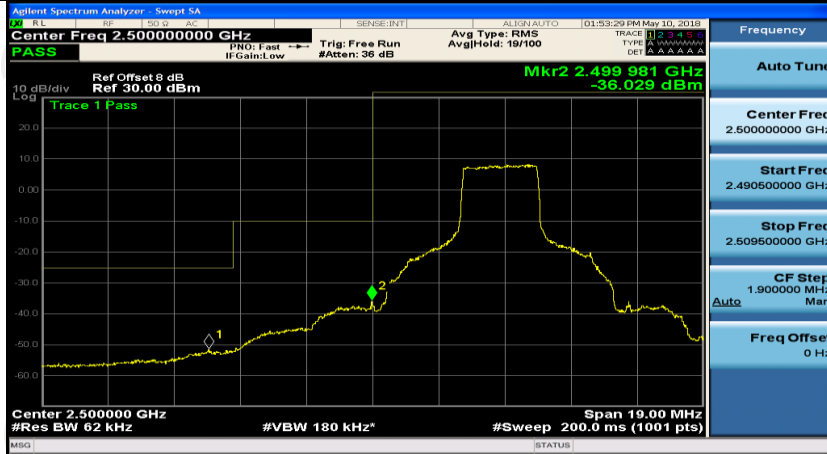

(Channel Bandwidth:20 MHz)_HCH_16QAM_100RB#0

Appendix D: Band Edge

Test Graphs

Channel Bandwidth: 5 MHz

(Channel Bandwidth: 5 MHz)_LCH_QPSK_12RB#0

(Channel Bandwidth: 5 MHz)_LCH_QPSK_12RB#6

(Channel Bandwidth: 5 MHz)_LCH_QPSK_12RB#13