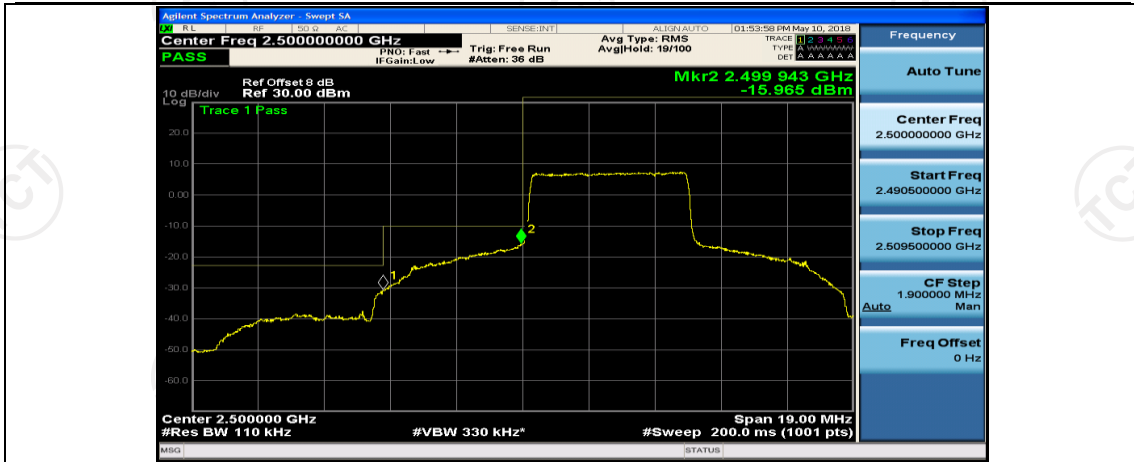

(Channel Bandwidth: 5 MHz)_LCH_QPSK_25RB#0

(Channel Bandwidth: 5 MHz)_HCH_QPSK_1RB#0