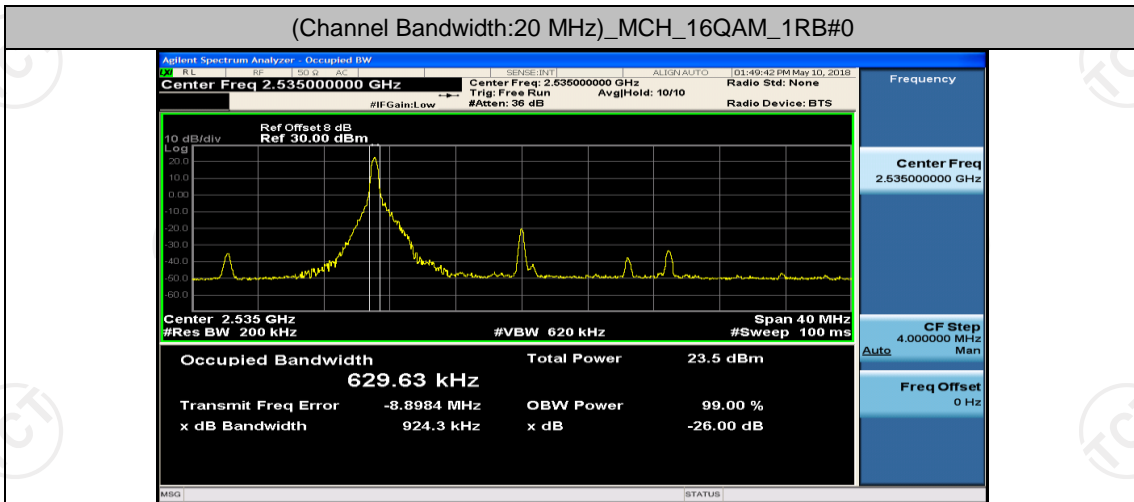

(Channel Bandwidth:20 MHz)_LCH_16QAM_1RB#0

(Channel Bandwidth:20 MHz)_LCH_16QAM_1RB#50

(Channel Bandwidth:20 MHz)_LCH_16QAM_1RB#99

(Channel Bandwidth:20 MHz)_LCH_16QAM_50RB#0

(Channel Bandwidth:20 MHz)_LCH_16QAM_50RB#25

(Channel Bandwidth:20 MHz)_LCH_16QAM_50RB#50

(Channel Bandwidth:20 MHz)_LCH_16QAM_100RB#0

(Channel Bandwidth:20 MHz)_MCH_16QAM_1RB#0

(Channel Bandwidth:20 MHz)_MCH_16QAM_1RB#50

(Channel Bandwidth:20 MHz)_MCH_16QAM_1RB#99