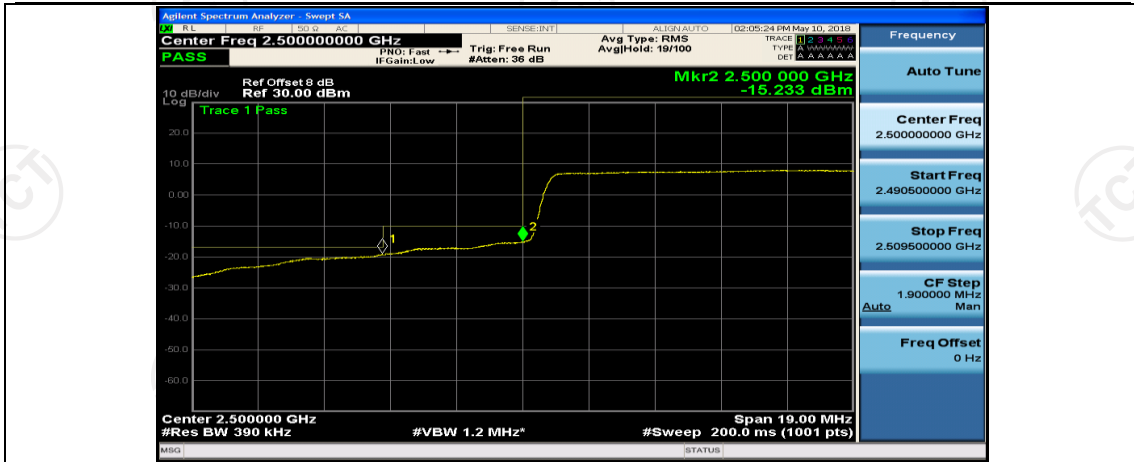

Channel Bandwidth: 10 MHz_HCH_16QAM_1RB#24

Channel Bandwidth: 10 MHz_HCH_16QAM_1RB#49

Channel Bandwidth: 15 MHz

(Channel Bandwidth:15 MHz)_LCH_QPSK_37RB#18

(Channel Bandwidth:15 MHz)_LCH_QPSK_37RB#38

(Channel Bandwidth:15 MHz)_LCH_QPSK_75RB#0