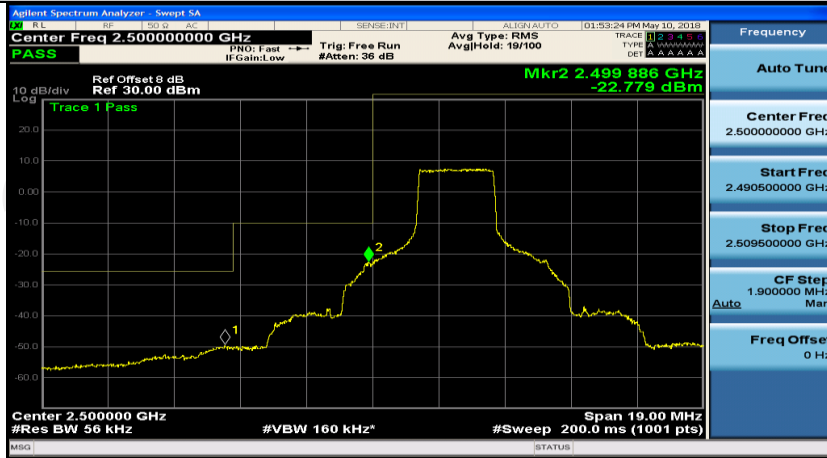

(Channel Bandwidth:20 MHz)_HCH_16QAM_100RB#0

Appendix D: Band Edge

Test Graphs

Channel Bandwidth: 5 MHz

(Channel Bandwidth: 5 MHz)_LCH_QPSK_12RB#0

(Channel Bandwidth: 5 MHz)_LCH_QPSK_12RB#6

(Channel Bandwidth: 5 MHz)_LCH_QPSK_12RB#13