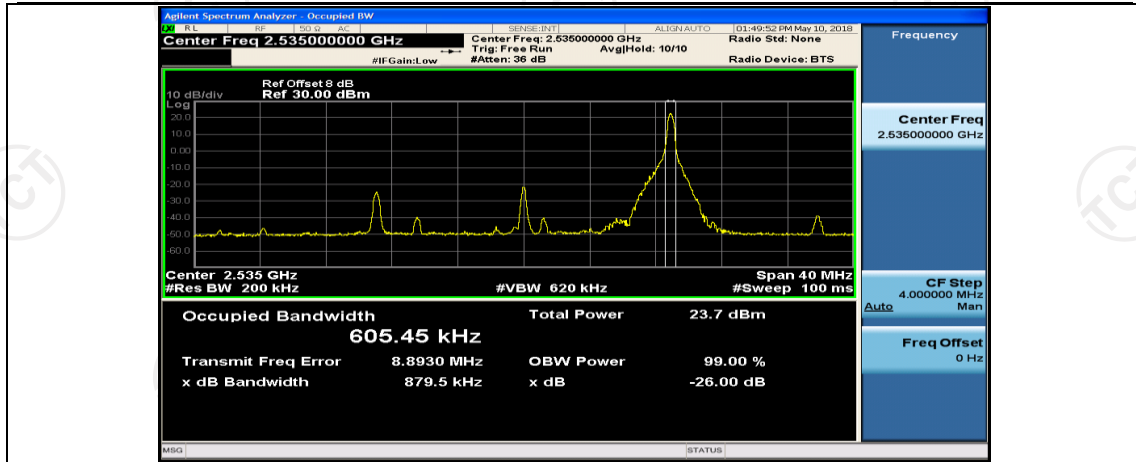

(Channel Bandwidth:20 MHz)_LCH_16QAM_50RB#50

(Channel Bandwidth:20 MHz)_LCH_16QAM_100RB#0

(Channel Bandwidth:20 MHz)_MCH_16QAM_1RB#0

(Channel Bandwidth:20 MHz)_MCH_16QAM_1RB#50

(Channel Bandwidth:20 MHz)_MCH_16QAM_1RB#99