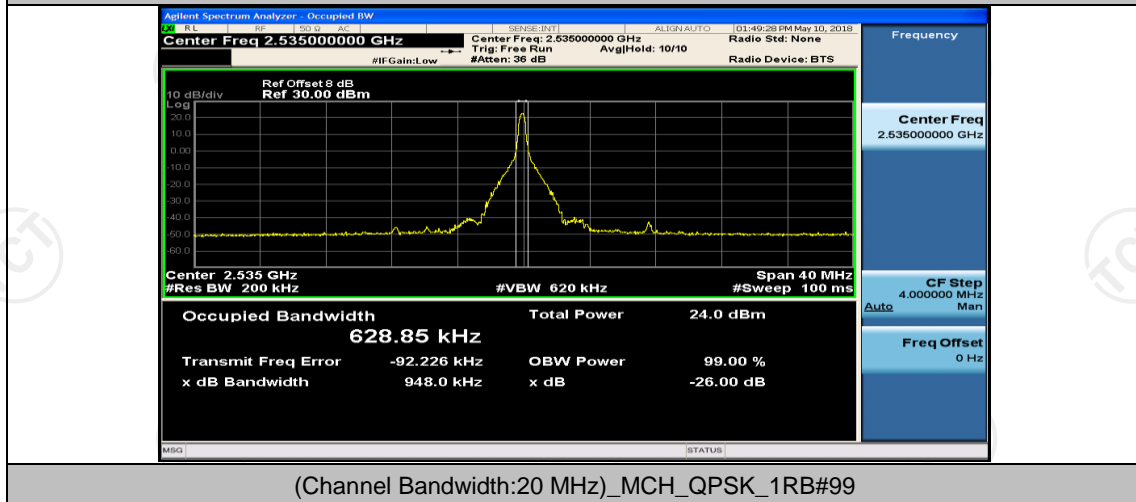

(Channel Bandwidth:20 MHz)_LCH_QPSK_50RB#25

(Channel Bandwidth:20 MHz)_LCH_QPSK_50RB#50

(Channel Bandwidth:20 MHz)_LCH_QPSK_100RB#0

(Channel Bandwidth:20 MHz)_MCH_QPSK_1RB#0

(Channel Bandwidth:20 MHz)_MCH_QPSK_1RB#50