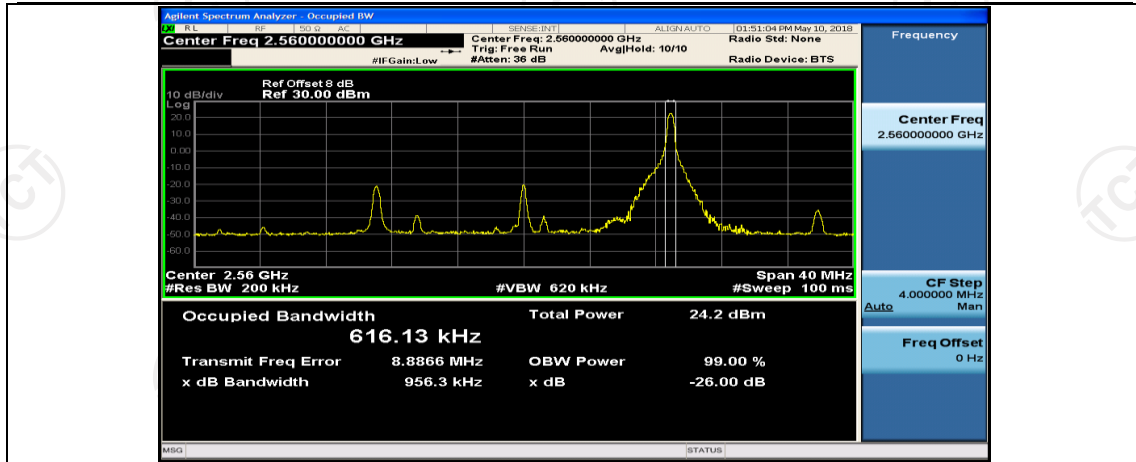

(Channel Bandwidth:20 MHz)_HCH_QPSK_50RB#0