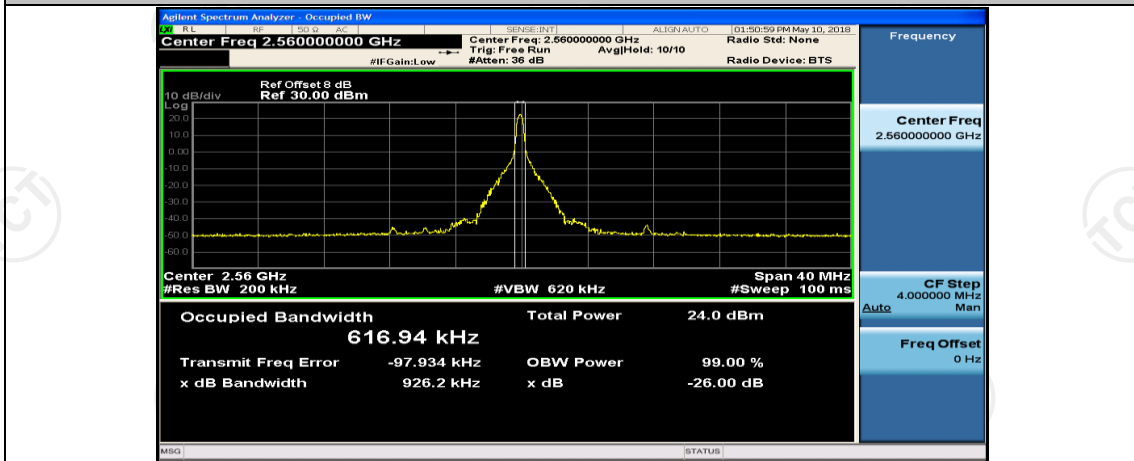

(Channel Bandwidth:20 MHz)_HCH_QPSK_1RB#99