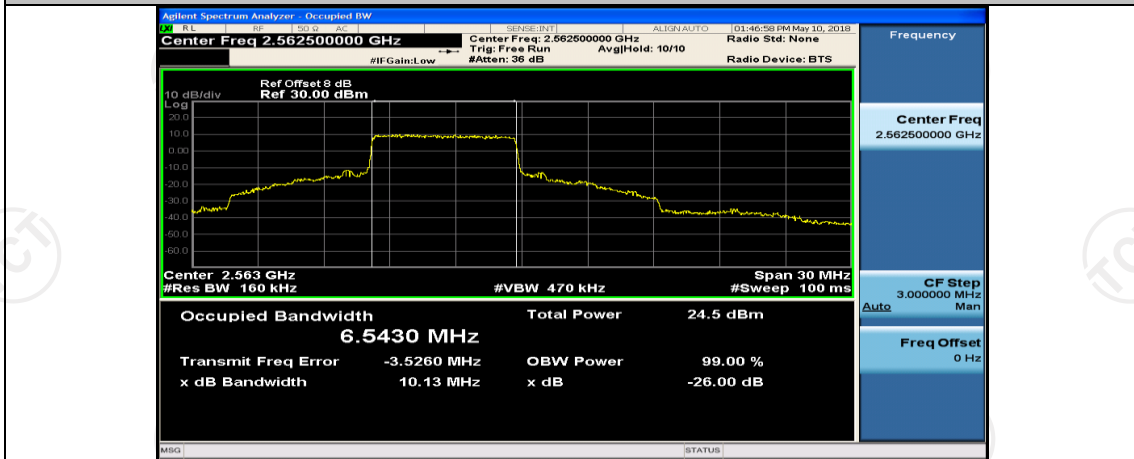

(Channel Bandwidth:15 MHz)_HCH_QPSK_37RB#0