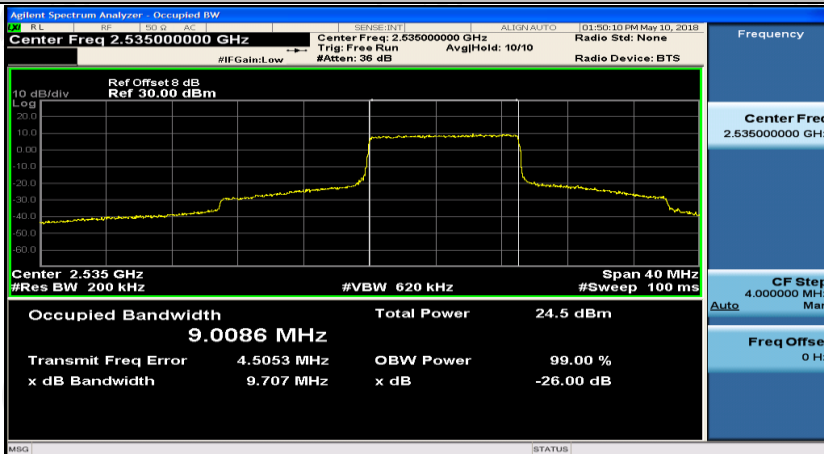

(Channel Bandwidth:20 MHz)_MCH_QPSK_1RB#99

(Channel Bandwidth:20 MHz)_MCH_QPSK_50RB#0

(Channel Bandwidth:20 MHz)_MCH_QPSK_50RB#25

(Channel Bandwidth:20 MHz)_MCH_QPSK_50RB#50

(Channel Bandwidth:20 MHz)_MCH_QPSK_100RB#0