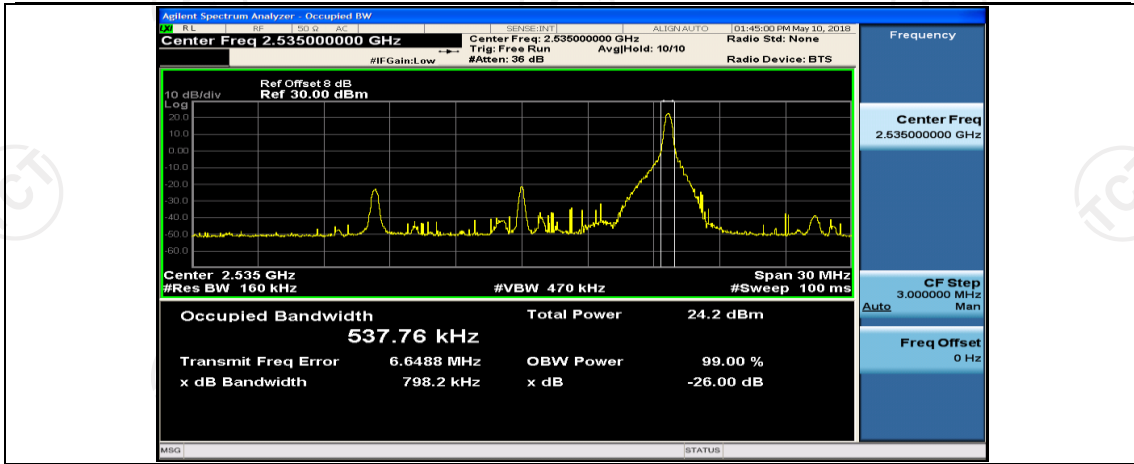

Channel Bandwidth: 15 MHz

(Channel Bandwidth:15 MHz)_LCH_QPSK_37RB#0

(Channel Bandwidth:15 MHz)_LCH_QPSK_37RB#18

(Channel Bandwidth:15 MHz)_LCH_QPSK_37RB#38

(Channel Bandwidth:15 MHz)_MCH_QPSK_1RB#74

(Channel Bandwidth:15 MHz)_MCH_QPSK_37RB#0