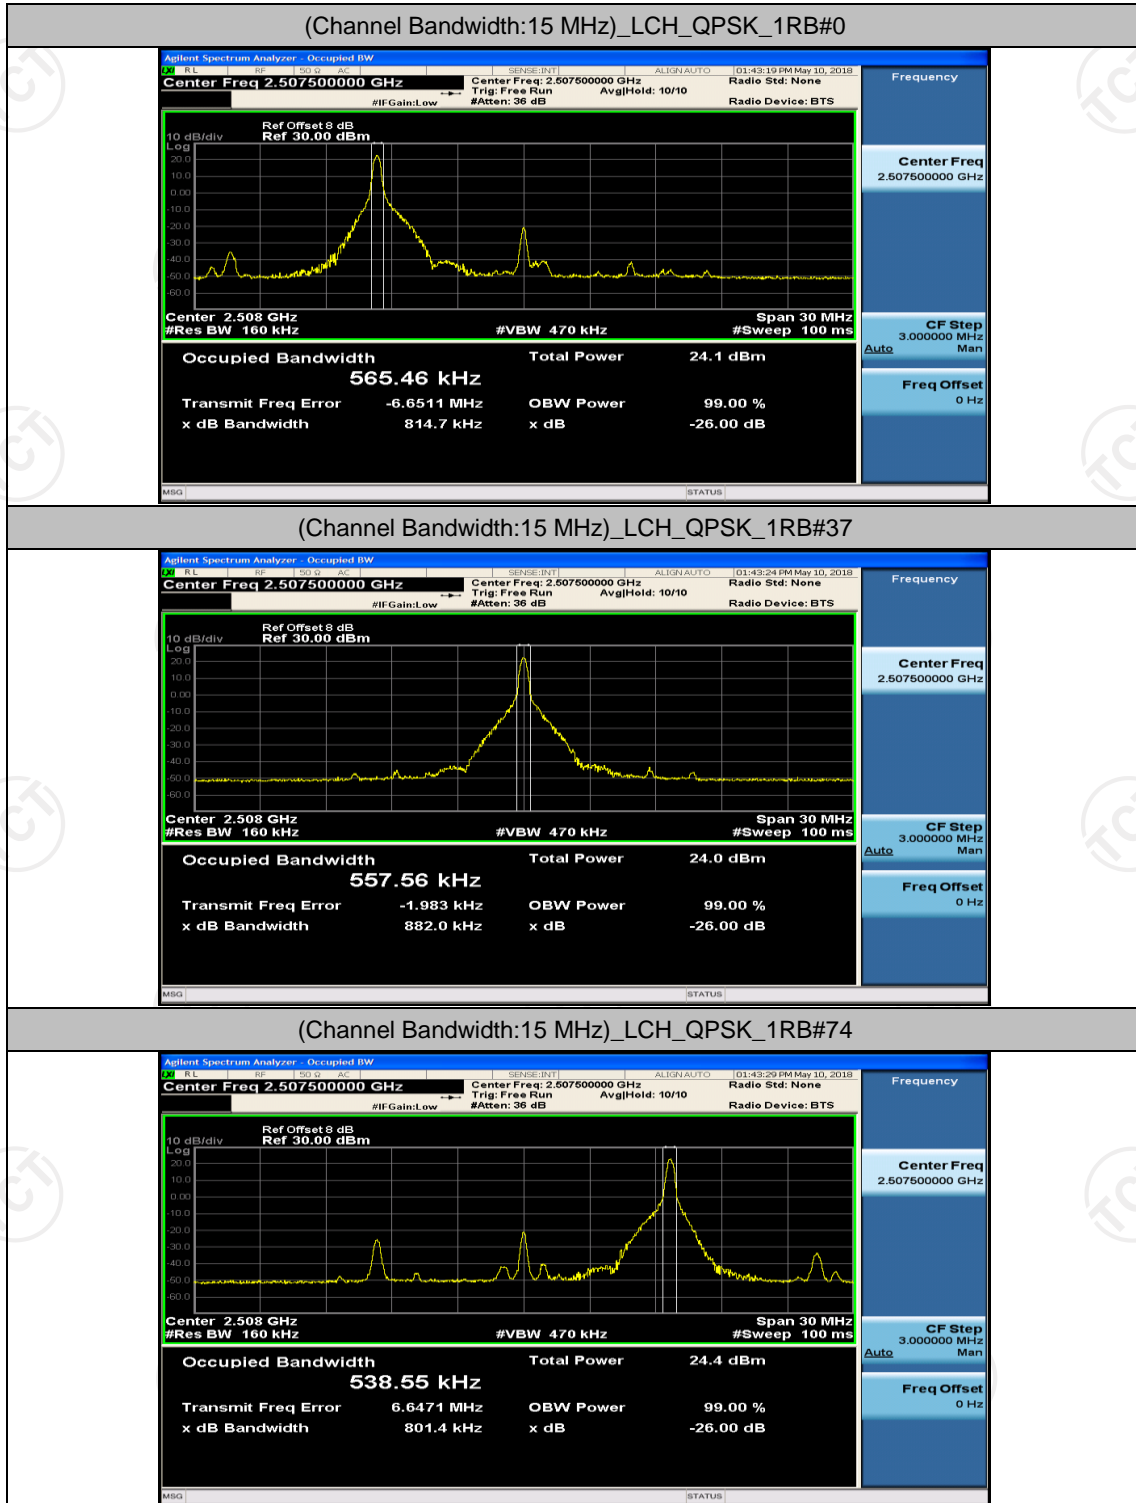

Channel Bandwidth: 10 MHz_MCH_16QAM_50RB#0

Channel Bandwidth: 10 MHz_HCH_16QAM_1RB#0

Channel Bandwidth: 10 MHz_HCH_16QAM_1RB#25

Channel Bandwidth: 10 MHz_HCH_16QAM_1RB#49

Channel Bandwidth: 10 MHz_HCH_16QAM_25RB#0

Channel Bandwidth: 15 MHz

(Channel Bandwidth:15 MHz)_LCH_QPSK_37RB#0

(Channel Bandwidth:15 MHz)_LCH_QPSK_37RB#18

(Channel Bandwidth:15 MHz)_LCH_QPSK_37RB#38

(Channel Bandwidth:15 MHz)_MCH_QPSK_1RB#74

(Channel Bandwidth:15 MHz)_MCH_QPSK_37RB#0