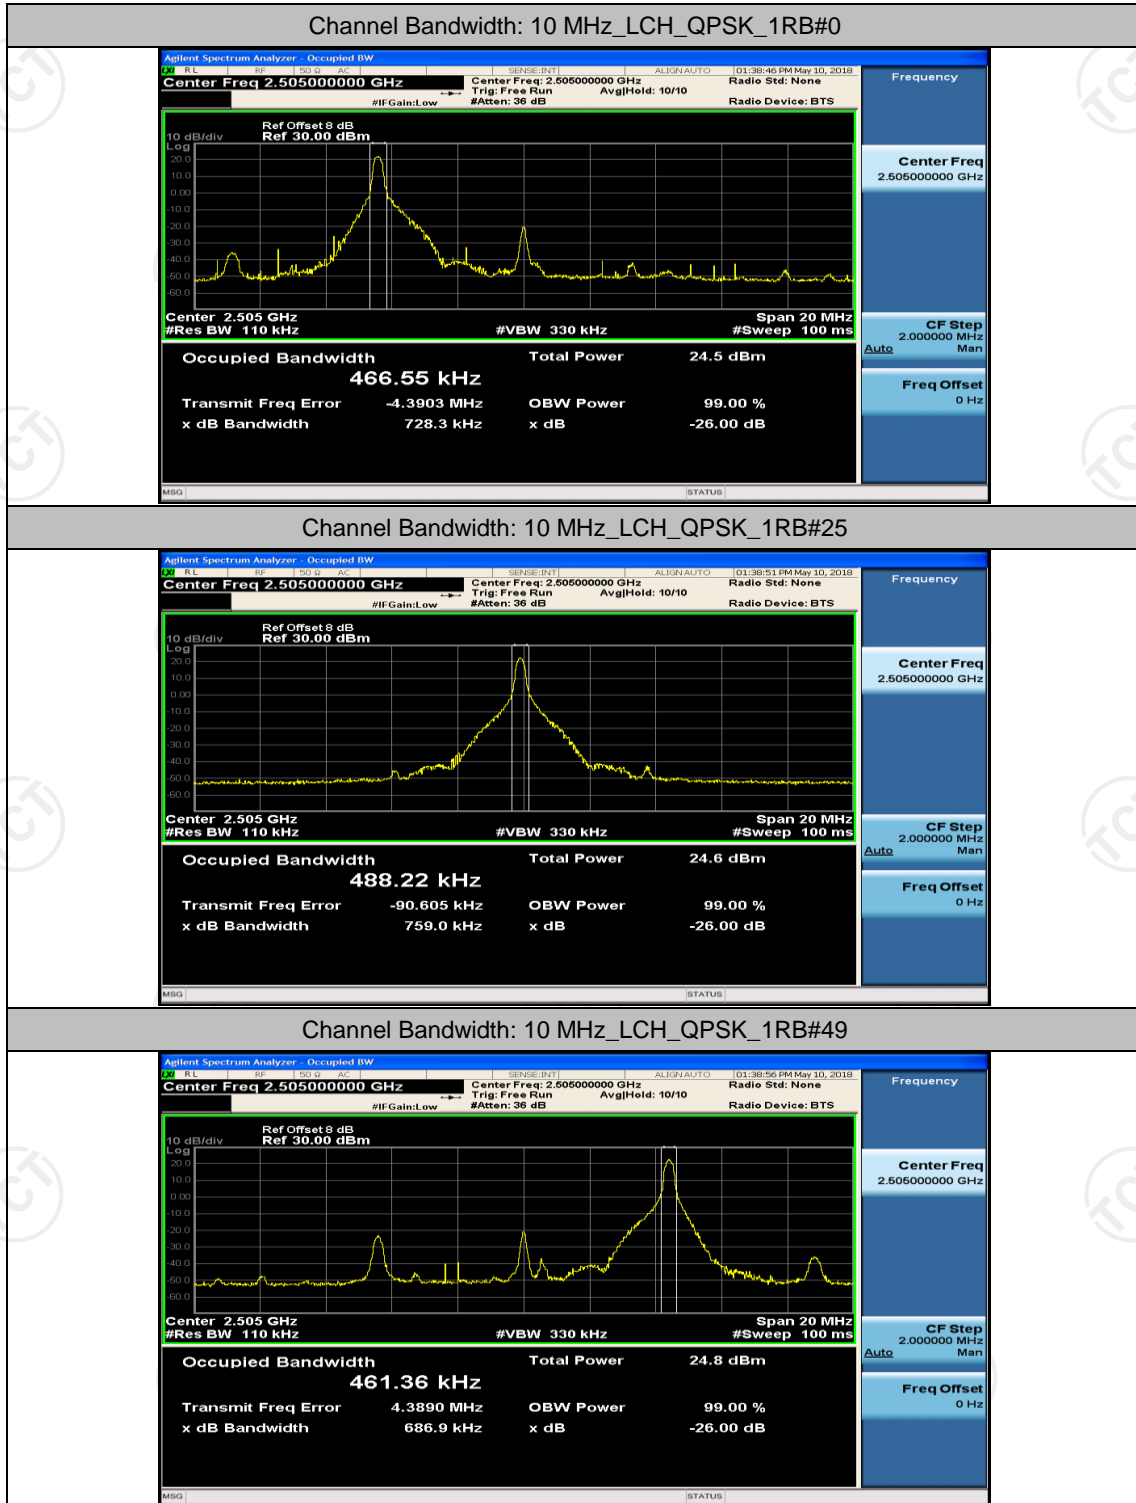

(Channel Bandwidth: 5 MHz)_HCH_16QAM_12RB#6

(Channel Bandwidth: 5 MHz)_HCH_16QAM_12RB#13

(Channel Bandwidth: 5 MHz)_HCH_16QAM_25RB#0

Channel Bandwidth: 10 MHz

Channel Bandwidth: 10 MHz_LCH_QPSK_25RB#0

Channel Bandwidth: 10 MHz_LCH_QPSK_25RB#12

Channel Bandwidth: 10 MHz_LCH_QPSK_25RB#25

Channel Bandwidth: 10 MHz_LCH_QPSK_50RB#0

Channel Bandwidth: 10 MHz_MCH_QPSK_25RB#0

Channel Bandwidth: 10 MHz_MCH_QPSK_25RB#12

Channel Bandwidth: 10 MHz_MCH_QPSK_25RB#25