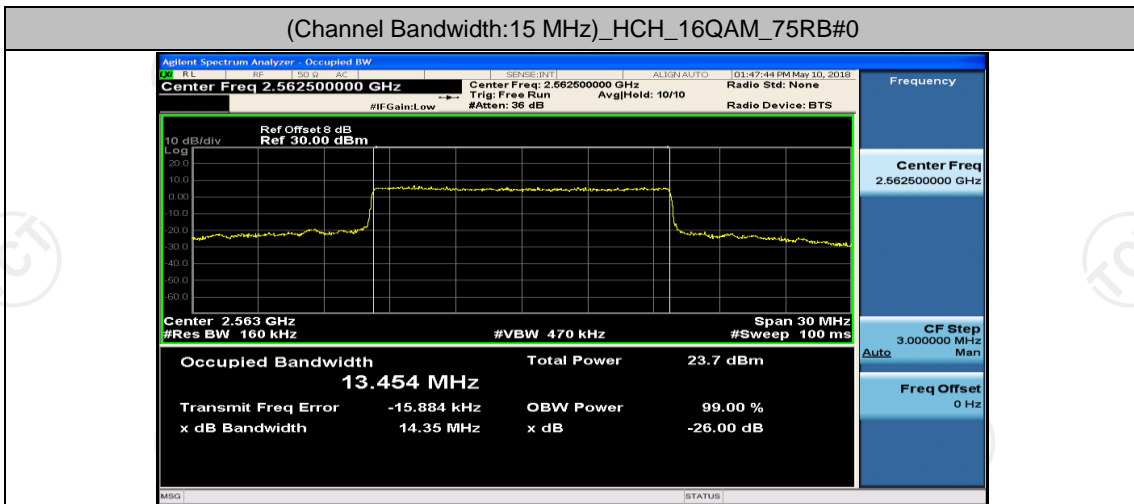

(Channel Bandwidth:15 MHz)_HCH_16QAM_37RB#0

(Channel Bandwidth:15 MHz)_HCH_16QAM_37RB#18

(Channel Bandwidth:15 MHz)_HCH_16QAM_37RB#38

(Channel Bandwidth:15 MHz)_HCH_16QAM_75RB#0

Channel Bandwidth: 20 MHz

(Channel Bandwidth:20 MHz)_LCH_QPSK_50RB#0