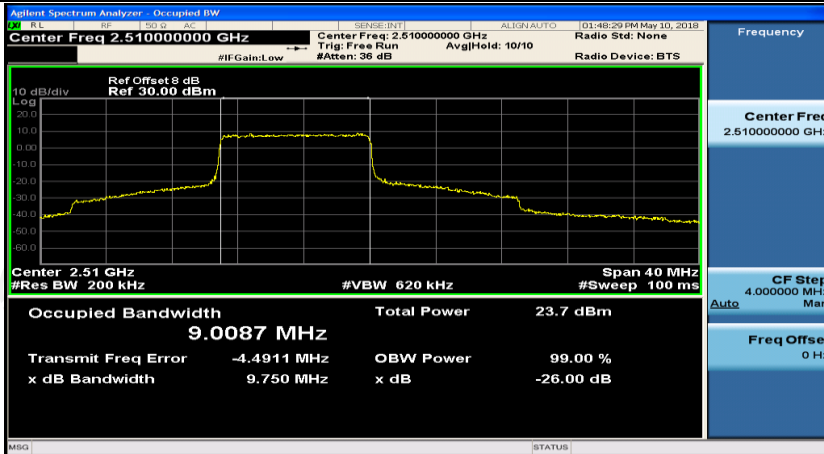

(Channel Bandwidth:15 MHz)_HCH_16QAM_37RB#0

(Channel Bandwidth:15 MHz)_HCH_16QAM_37RB#18

(Channel Bandwidth:15 MHz)_HCH_16QAM_37RB#38

(Channel Bandwidth:15 MHz)_HCH_16QAM_75RB#0

Channel Bandwidth: 20 MHz

(Channel Bandwidth:20 MHz)_LCH_QPSK_50RB#0