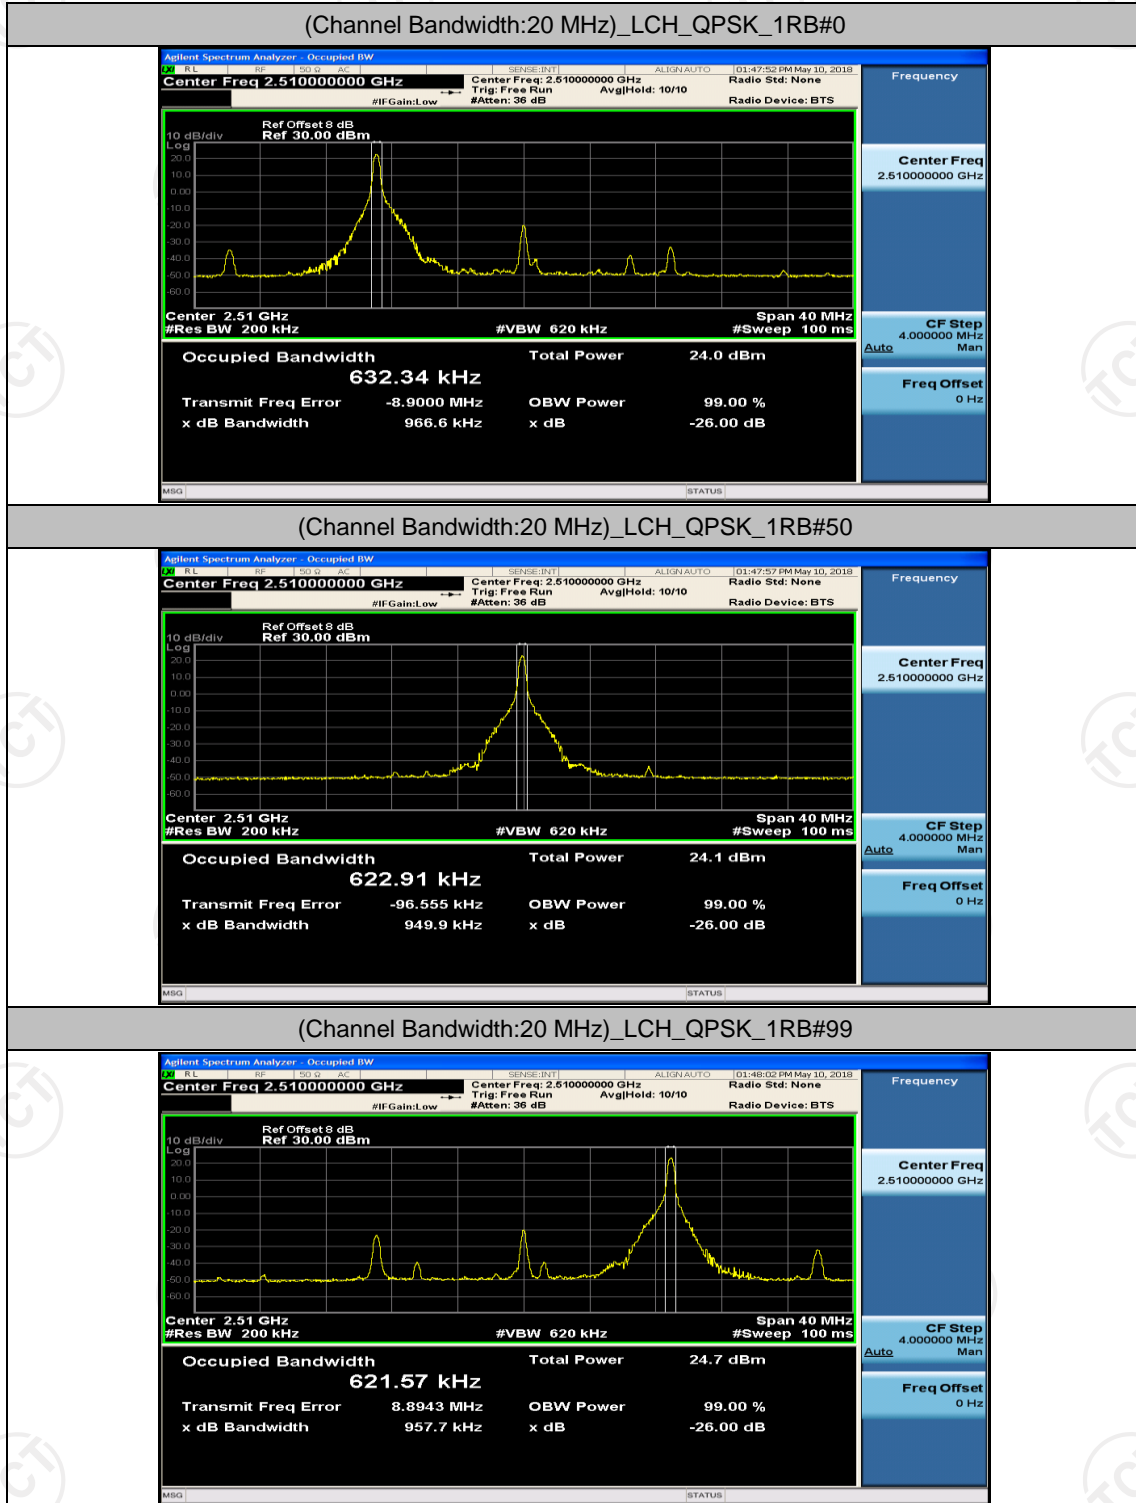

(Channel Bandwidth:15 MHz)_HCH_16QAM_37RB#0

(Channel Bandwidth:15 MHz)_HCH_16QAM_37RB#18

(Channel Bandwidth:15 MHz)_HCH_16QAM_37RB#38

(Channel Bandwidth:15 MHz)_HCH_16QAM_75RB#0

Channel Bandwidth: 20 MHz

(Channel Bandwidth:20 MHz)_LCH_QPSK_50RB#0