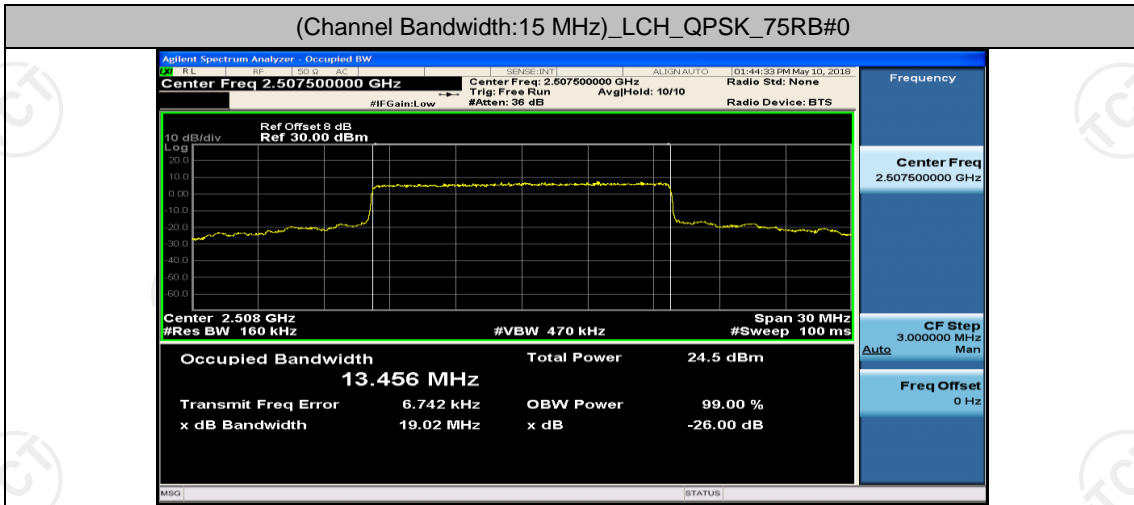

Channel Bandwidth: 15 MHz

(Channel Bandwidth:15 MHz)_LCH_QPSK_37RB#0

(Channel Bandwidth:15 MHz)_LCH_QPSK_37RB#18

(Channel Bandwidth:15 MHz)_LCH_QPSK_37RB#38

(Channel Bandwidth:15 MHz)_MCH_QPSK_1RB#74

(Channel Bandwidth:15 MHz)_MCH_QPSK_37RB#0