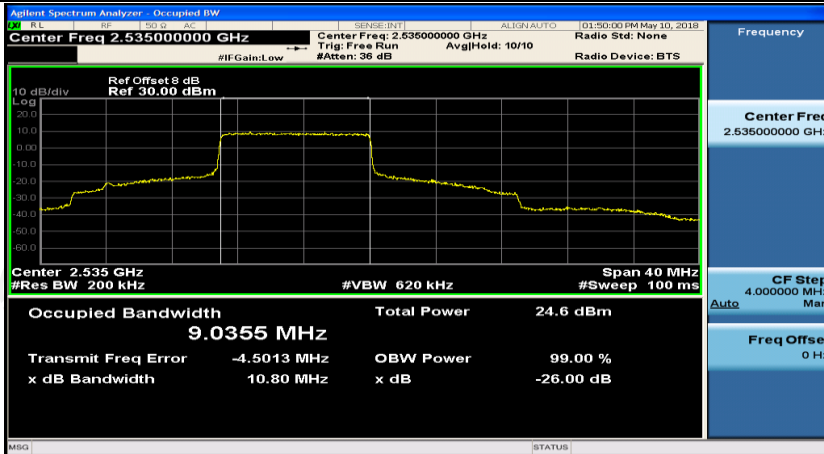

(Channel Bandwidth:20 MHz)_MCH_QPSK_50RB#0