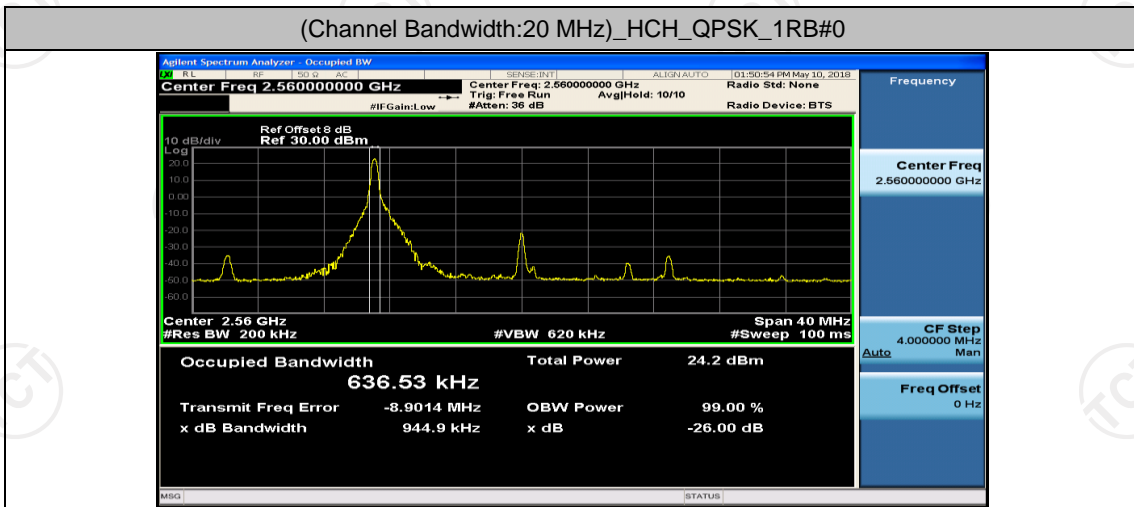

(Channel Bandwidth:20 MHz)_HCH_QPSK_1RB#0

(Channel Bandwidth:20 MHz)_HCH_QPSK_1RB#50