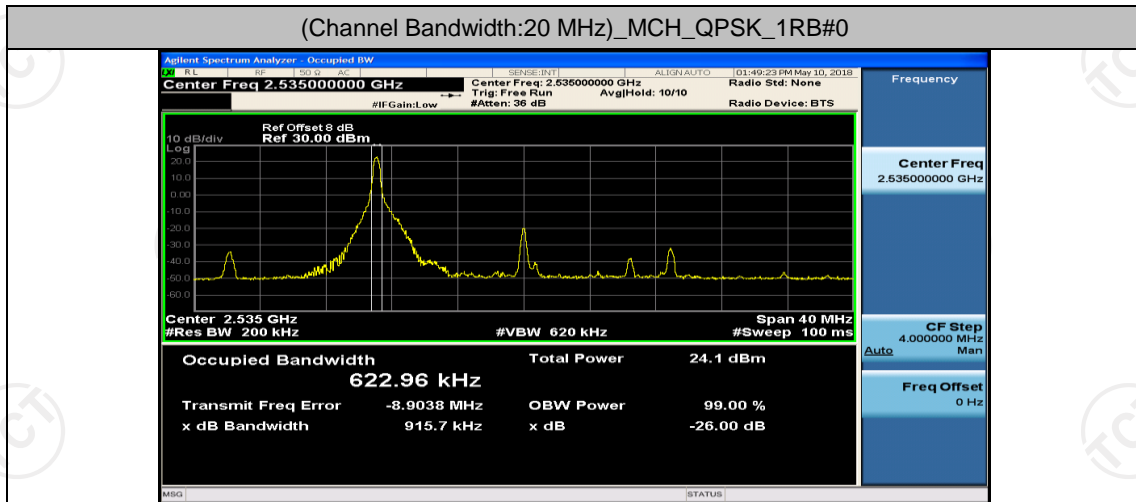

(Channel Bandwidth:20 MHz)_LCH_QPSK_50RB#25

(Channel Bandwidth:20 MHz)_LCH_QPSK_50RB#50

(Channel Bandwidth:20 MHz)_LCH_QPSK_100RB#0

(Channel Bandwidth:20 MHz)_MCH_QPSK_1RB#0

(Channel Bandwidth:20 MHz)_MCH_QPSK_1RB#50