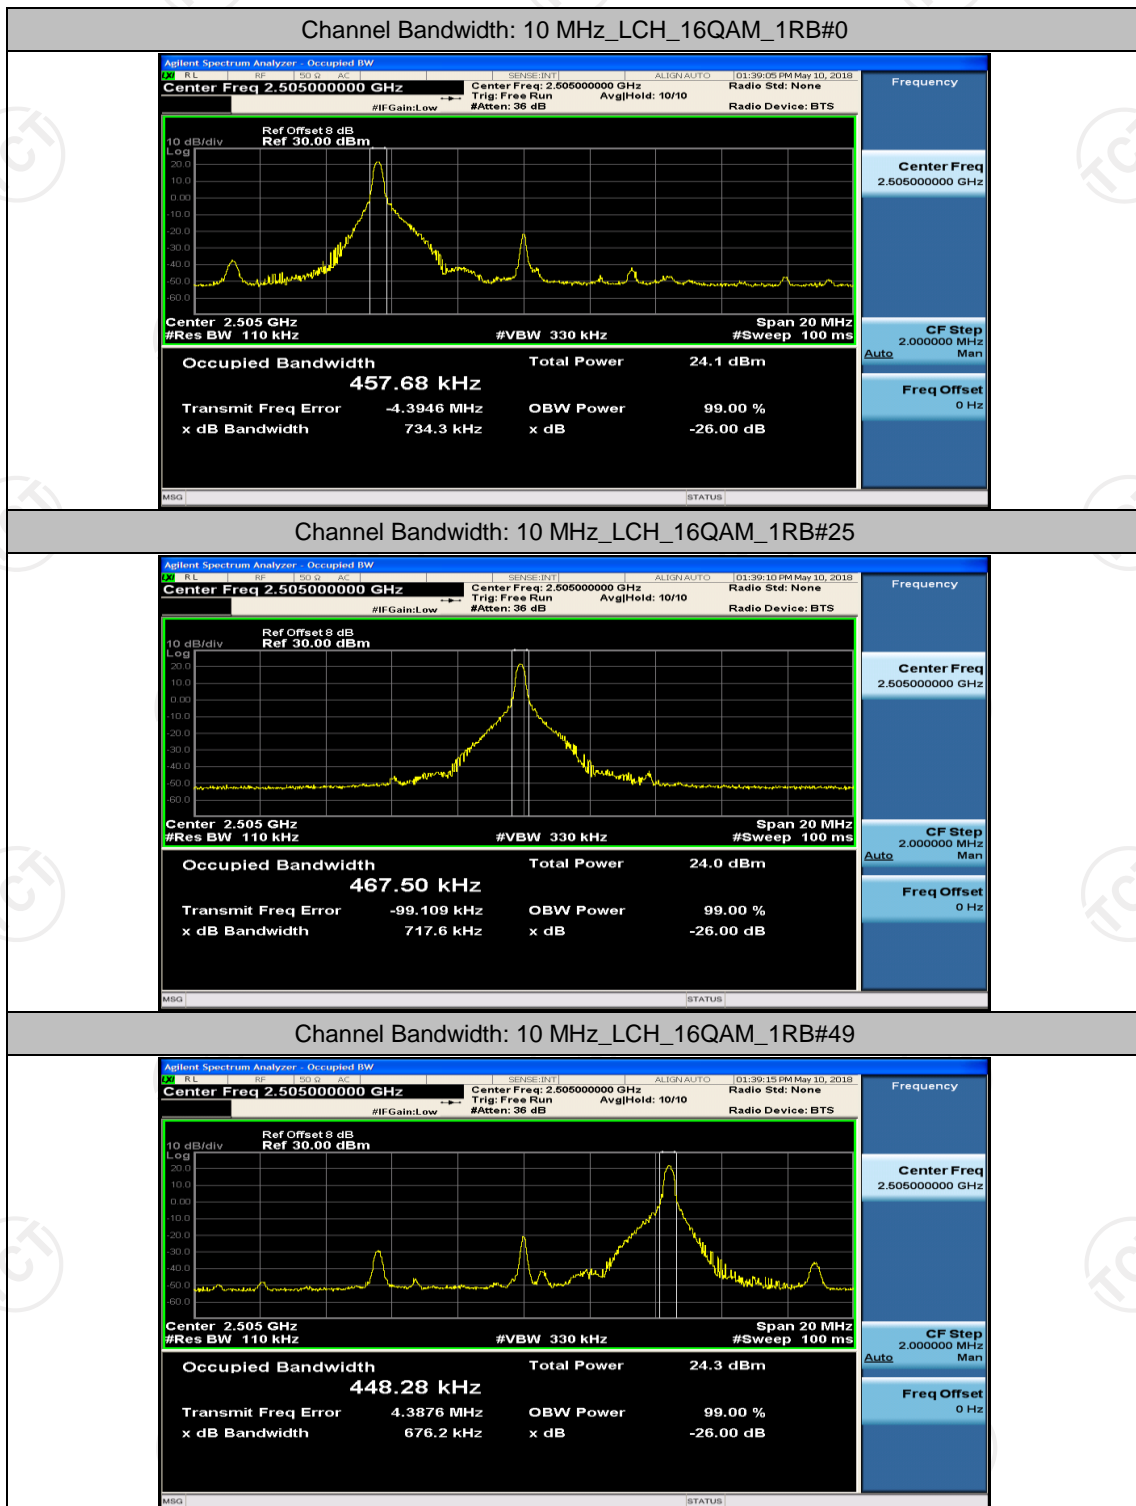

Channel Bandwidth: 10 MHz_LCH_QPSK_25RB#25

Channel Bandwidth: 10 MHz_LCH_QPSK_50RB#0

Channel Bandwidth: 10 MHz_MCH_QPSK_25RB#0

Channel Bandwidth: 10 MHz_MCH_QPSK_25RB#12

Channel Bandwidth: 10 MHz_MCH_QPSK_25RB#25

Channel Bandwidth: 10 MHz_MCH_QPSK_50RB#0

Channel Bandwidth: 10 MHz_HCH_QPSK_1RB#0

Channel Bandwidth: 10 MHz_HCH_QPSK_1RB#25

Channel Bandwidth: 10 MHz_HCH_QPSK_1RB#49

Channel Bandwidth: 10 MHz_HCH_QPSK_25RB#0

Channel Bandwidth: 10 MHz_LCH_16QAM_25RB#0

Channel Bandwidth: 10 MHz_LCH_16QAM_25RB#12

Channel Bandwidth: 10 MHz_LCH_16QAM_25RB#25

Channel Bandwidth: 10 MHz_LCH_16QAM_50RB#0

Channel Bandwidth: 10 MHz_MCH_16QAM_1RB#0