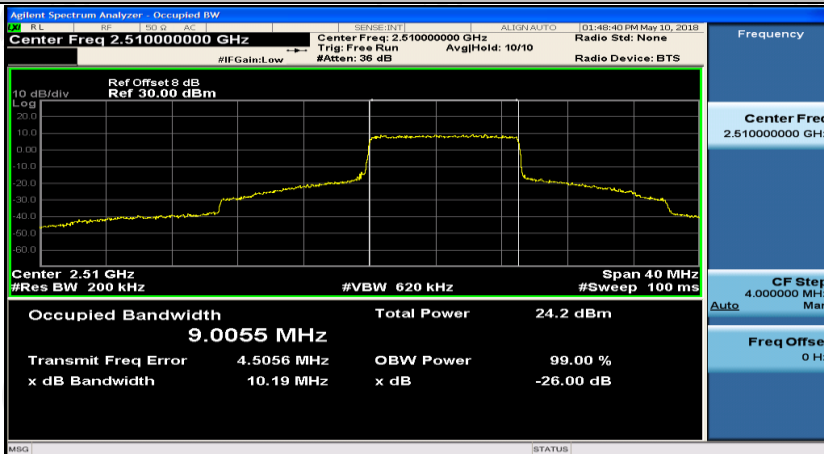

(Channel Bandwidth:20 MHz)_LCH_QPSK_50RB#50

(Channel Bandwidth:20 MHz)_LCH_QPSK_100RB#0