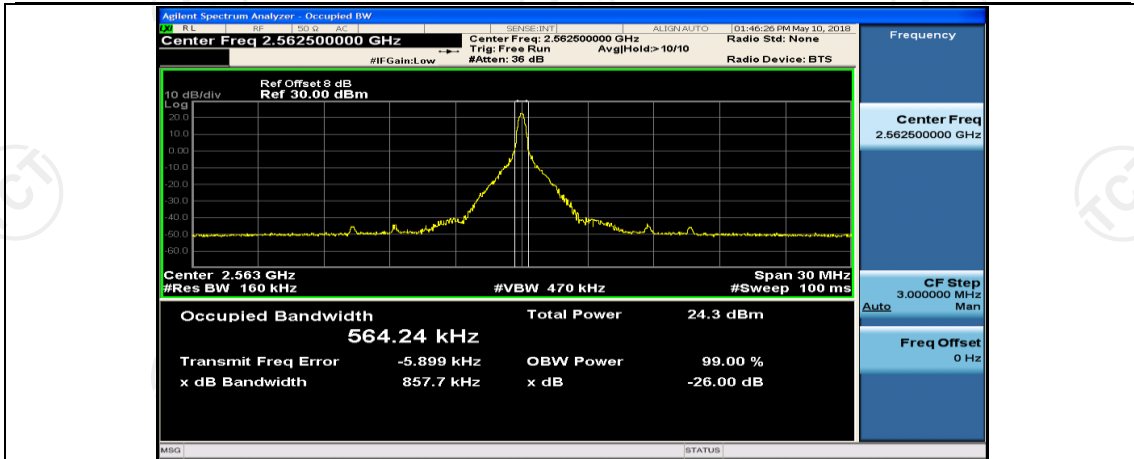

(Channel Bandwidth:15 MHz)_MCH_QPSK_37RB#18

(Channel Bandwidth:15 MHz)_MCH_QPSK_37RB#38

(Channel Bandwidth:15 MHz)_MCH_QPSK_75RB#0

(Channel Bandwidth:15 MHz)_HCH_QPSK_1RB#0

(Channel Bandwidth:15 MHz)_HCH_QPSK_1RB#37