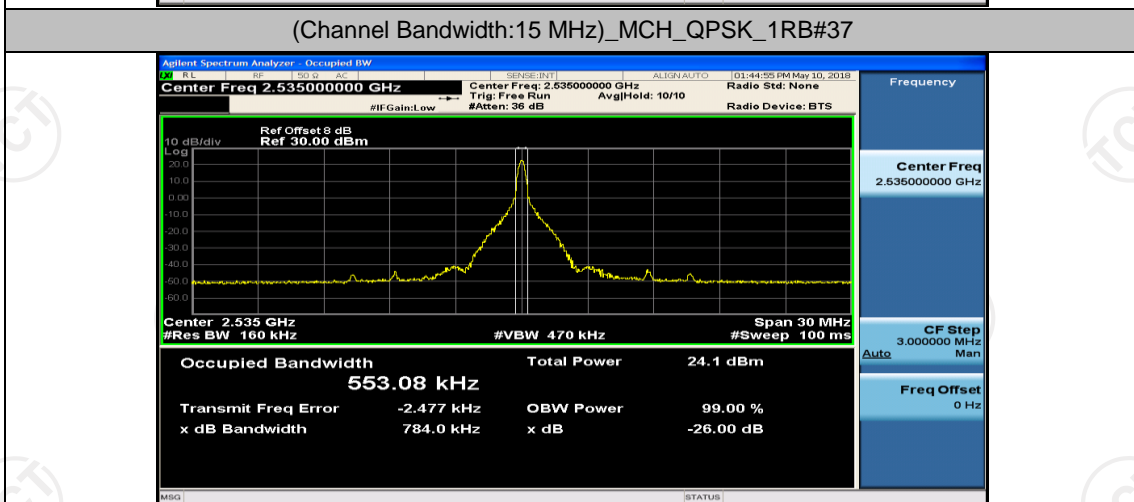

Channel Bandwidth: 15 MHz

(Channel Bandwidth:15 MHz)_LCH_QPSK_37RB#0

(Channel Bandwidth:15 MHz)_LCH_QPSK_37RB#18

(Channel Bandwidth:15 MHz)_LCH_QPSK_37RB#38

(Channel Bandwidth:15 MHz)_MCH_QPSK_1RB#74

(Channel Bandwidth:15 MHz)_MCH_QPSK_37RB#0