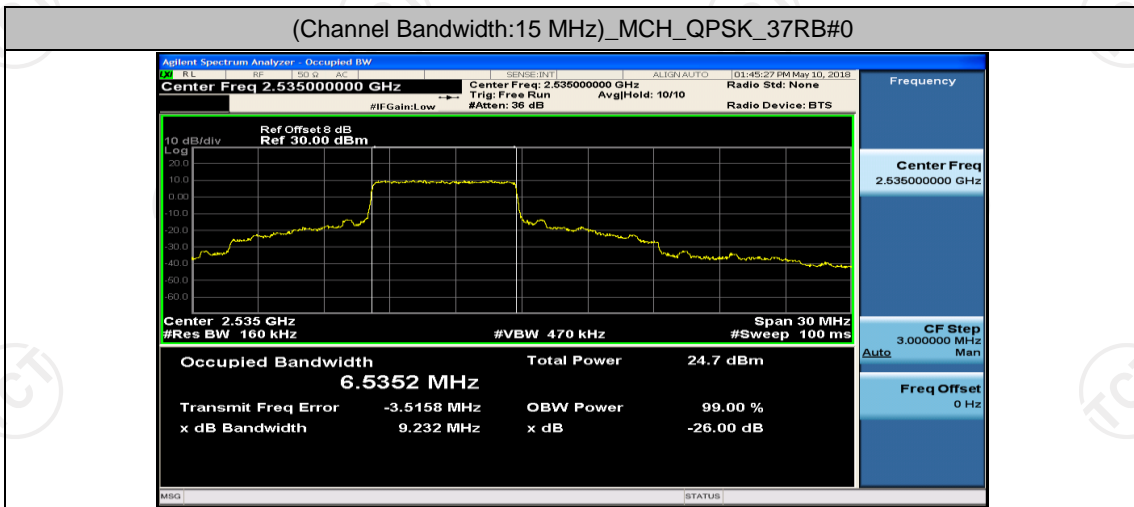

Channel Bandwidth: 15 MHz

(Channel Bandwidth:15 MHz)_LCH_QPSK_37RB#0

(Channel Bandwidth:15 MHz)_LCH_QPSK_37RB#18

(Channel Bandwidth:15 MHz)_LCH_QPSK_37RB#38

(Channel Bandwidth:15 MHz)_MCH_QPSK_1RB#74

(Channel Bandwidth:15 MHz)_MCH_QPSK_37RB#0