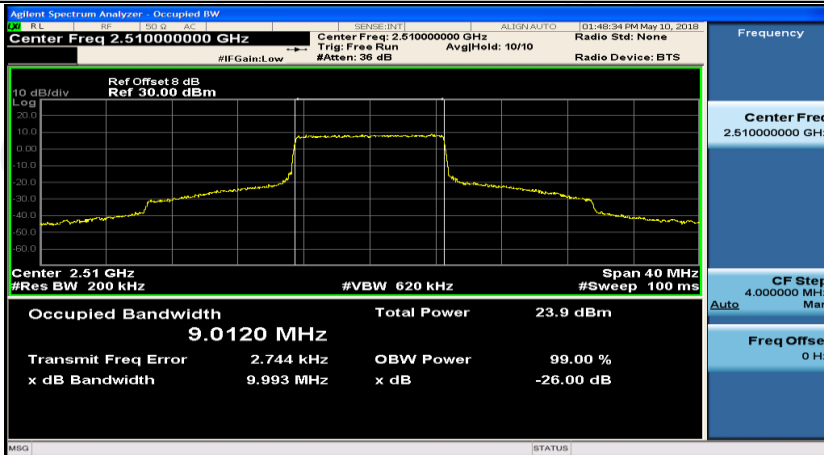

(Channel Bandwidth:20 MHz)_LCH_QPSK_50RB#25