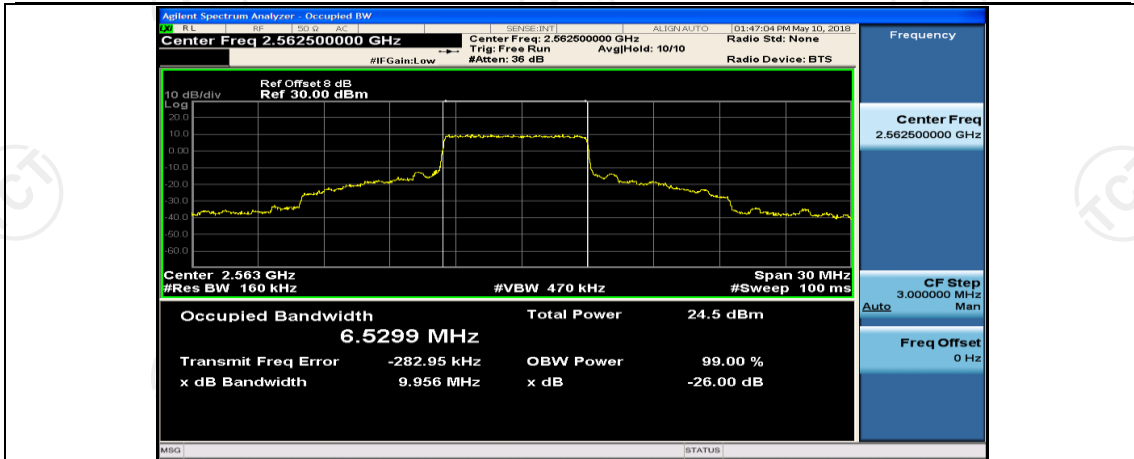

(Channel Bandwidth:15 MHz)_HCH_QPSK_37RB#18