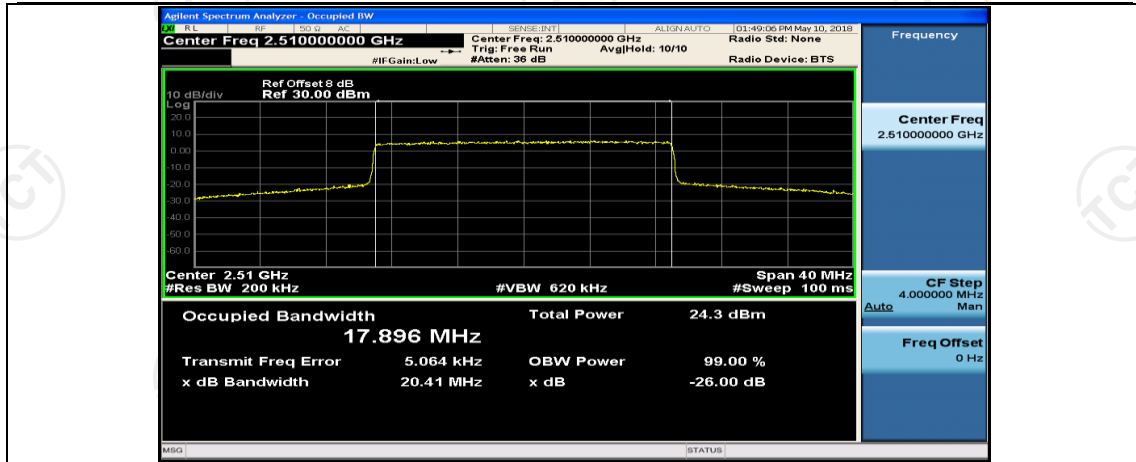

(Channel Bandwidth:20 MHz)_MCH_QPSK_1RB#0