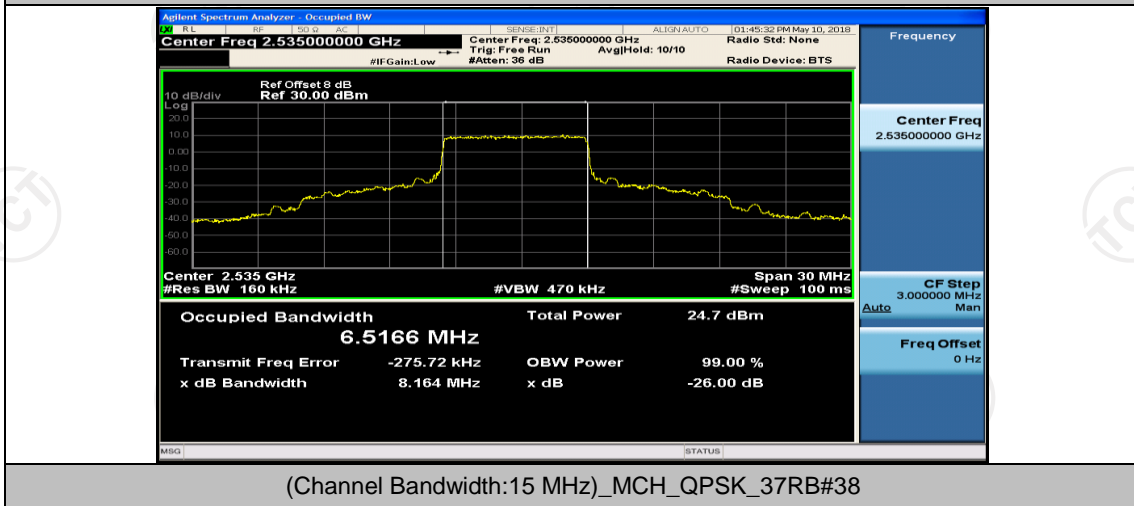

(Channel Bandwidth:15 MHz)_MCH_QPSK_37RB#18

(Channel Bandwidth:15 MHz)_MCH_QPSK_37RB#38