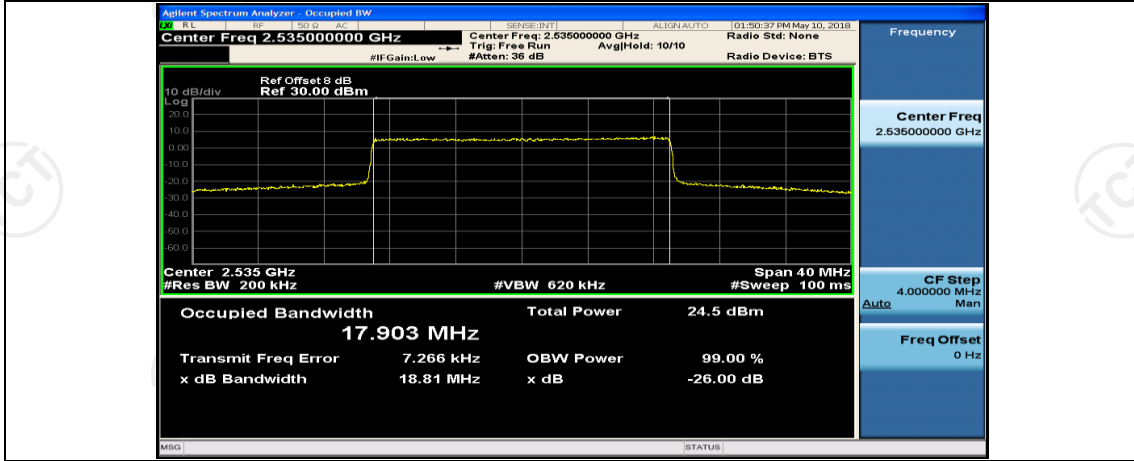

(Channel Bandwidth:20 MHz)_MCH_QPSK_1RB#99

(Channel Bandwidth:20 MHz)_MCH_QPSK_50RB#0

(Channel Bandwidth:20 MHz)_MCH_QPSK_50RB#25

(Channel Bandwidth:20 MHz)_MCH_QPSK_50RB#50

(Channel Bandwidth:20 MHz)_MCH_QPSK_100RB#0