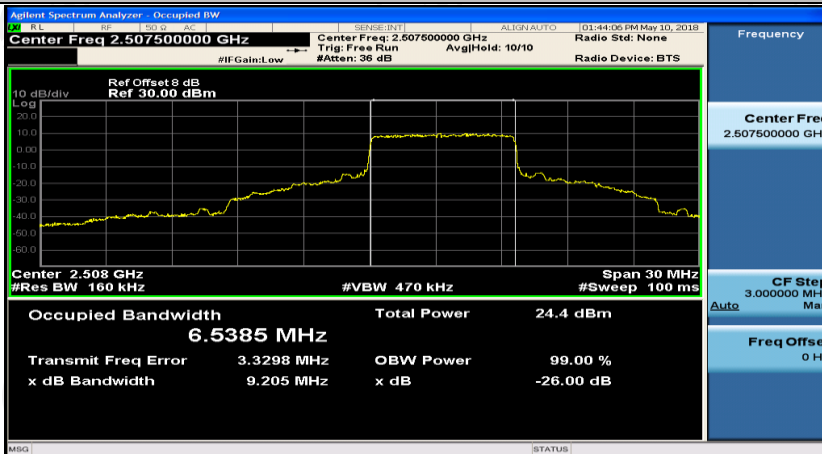

Channel Bandwidth: 15 MHz

(Channel Bandwidth:15 MHz)_LCH_QPSK_37RB#0

(Channel Bandwidth:15 MHz)_LCH_QPSK_37RB#18

(Channel Bandwidth:15 MHz)_LCH_QPSK_37RB#38

(Channel Bandwidth:15 MHz)_MCH_QPSK_1RB#74

(Channel Bandwidth:15 MHz)_MCH_QPSK_37RB#0