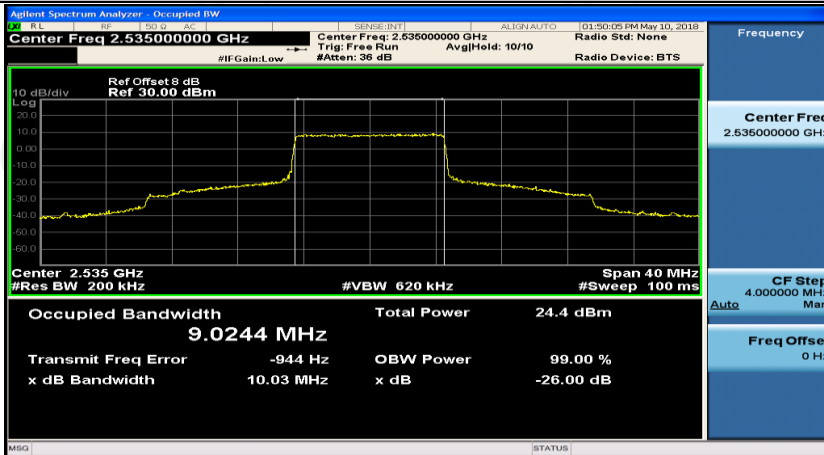

(Channel Bandwidth:20 MHz)_MCH_QPSK_50RB#25