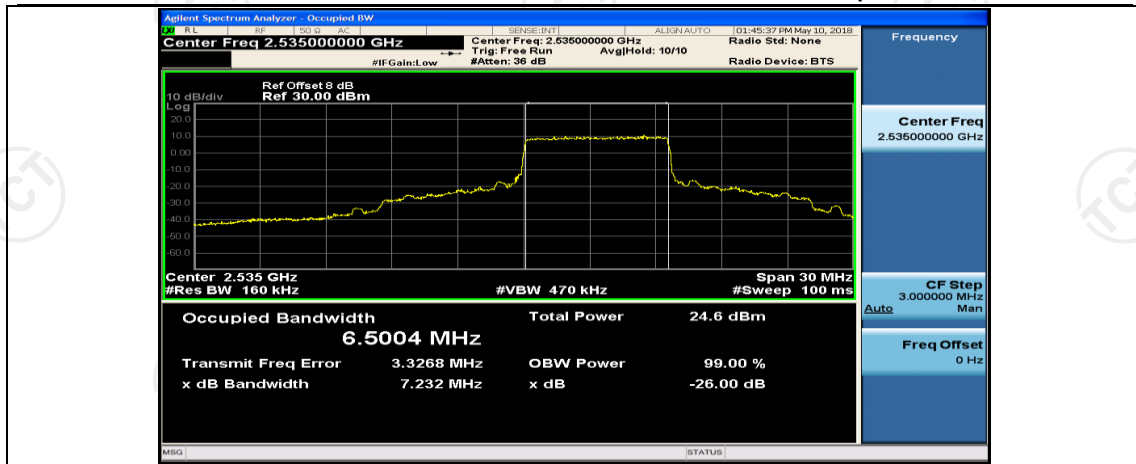

(Channel Bandwidth:15 MHz)_MCH_QPSK_75RB#0