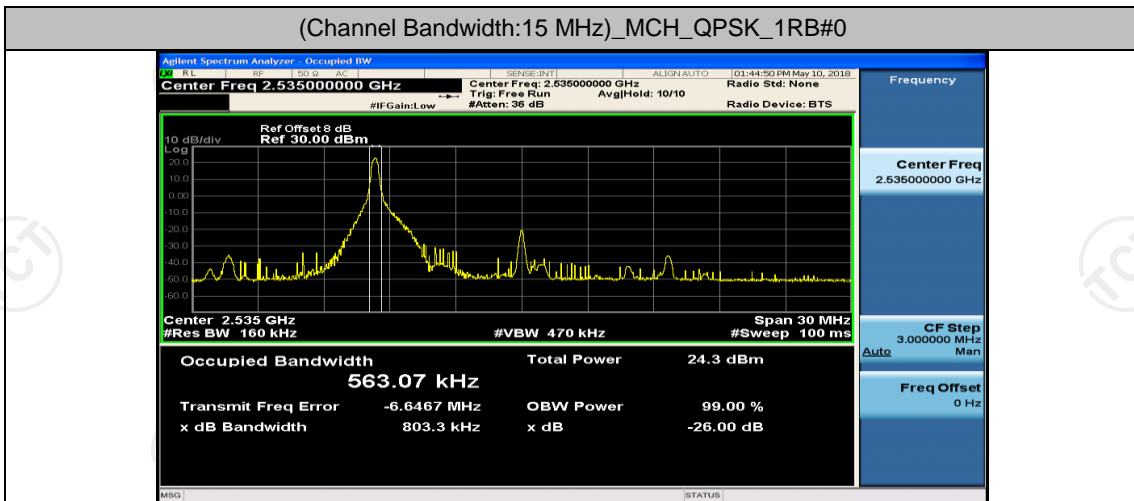

Channel Bandwidth: 15 MHz

(Channel Bandwidth:15 MHz)_LCH_QPSK_37RB#0

(Channel Bandwidth:15 MHz)_LCH_QPSK_37RB#18

(Channel Bandwidth:15 MHz)_LCH_QPSK_37RB#38

(Channel Bandwidth:15 MHz)_MCH_QPSK_1RB#74

(Channel Bandwidth:15 MHz)_MCH_QPSK_37RB#0