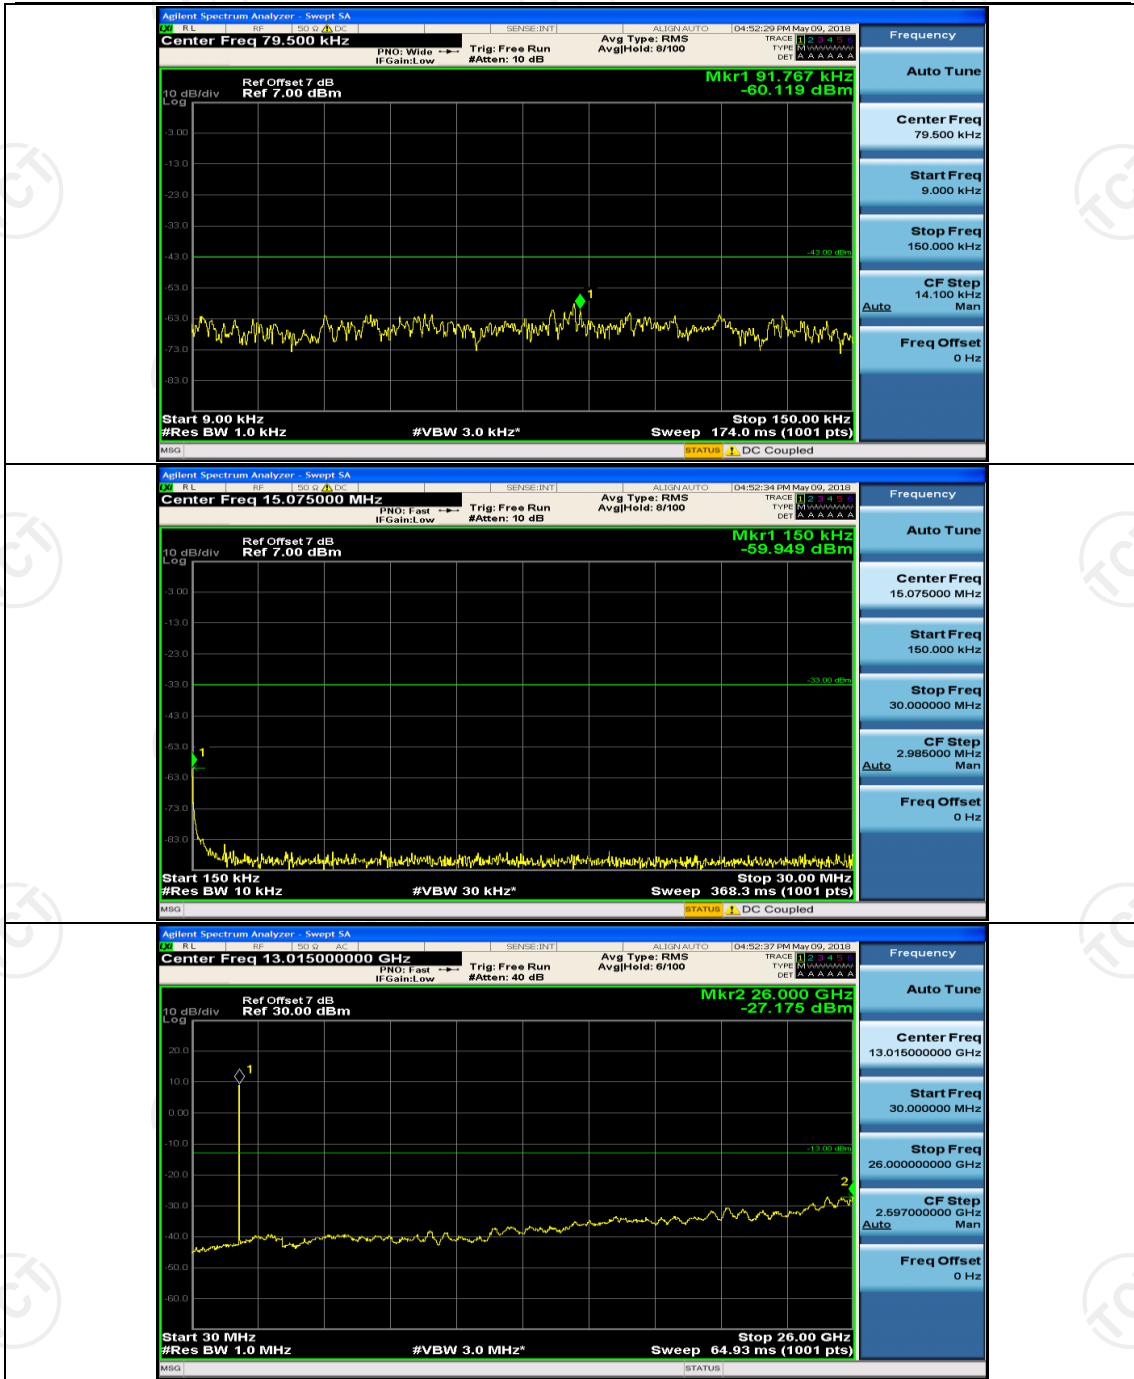

Channel Bandwidth: 10 MHz

Channel Bandwidth: 15 MHz