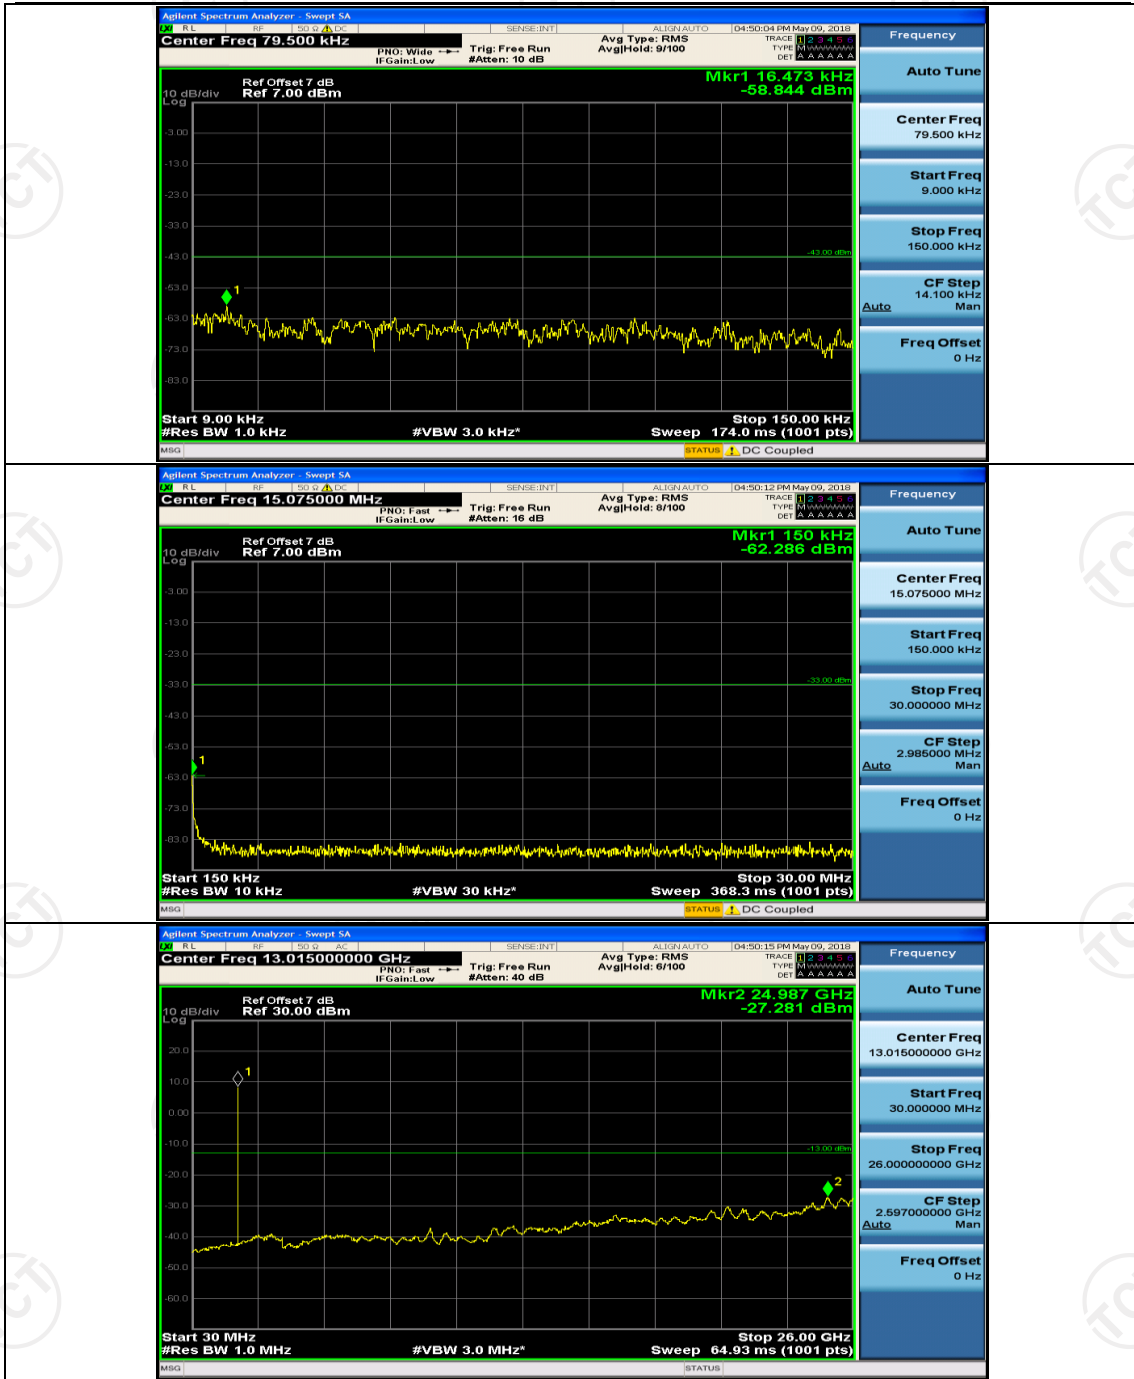

Channel Bandwidth: 10 MHz

Channel Bandwidth: 15 MHz