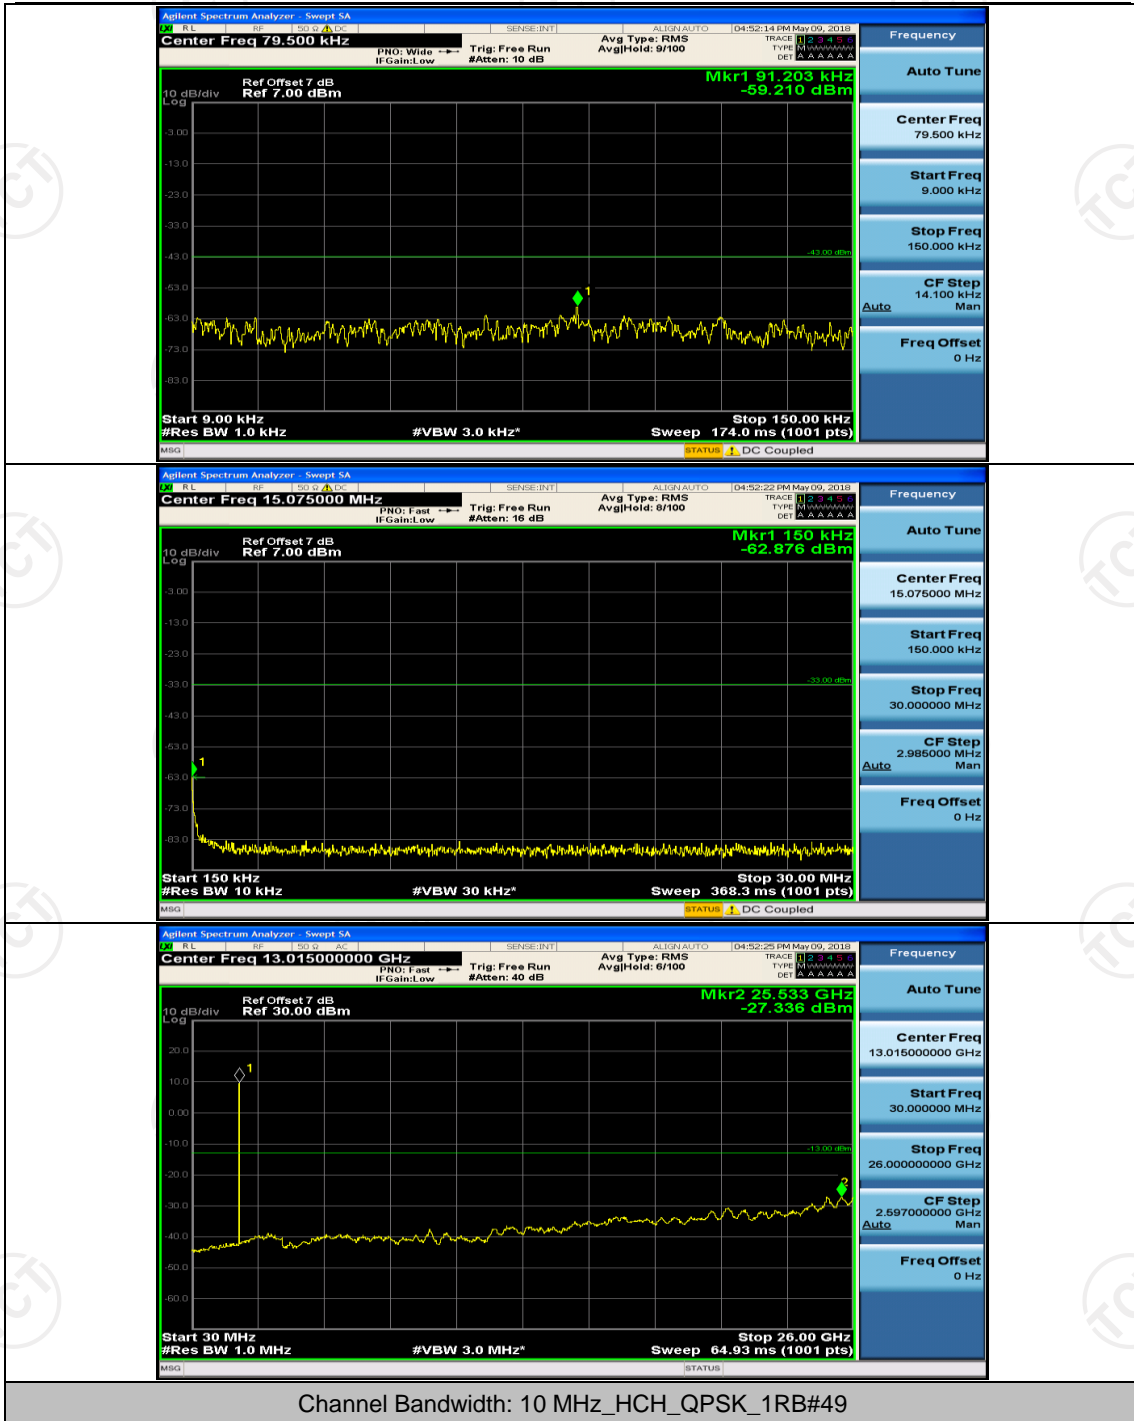

Channel Bandwidth: 10 MHz

Channel Bandwidth: 15 MHz