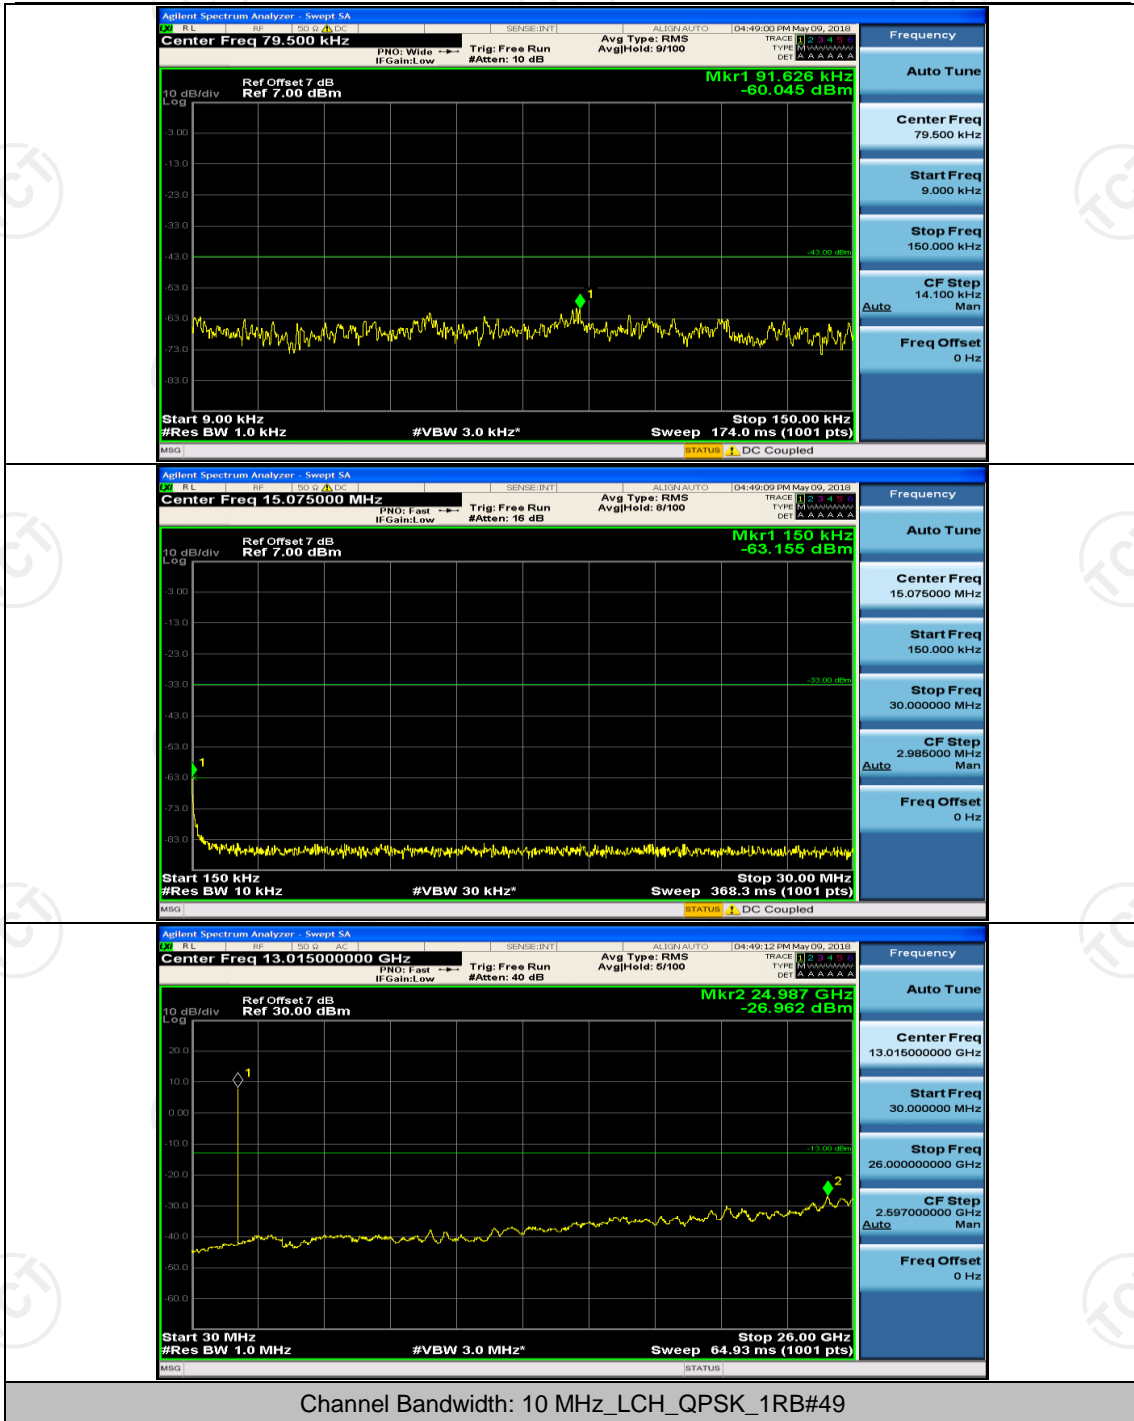

Channel Bandwidth: 10 MHz

Channel Bandwidth: 15 MHz