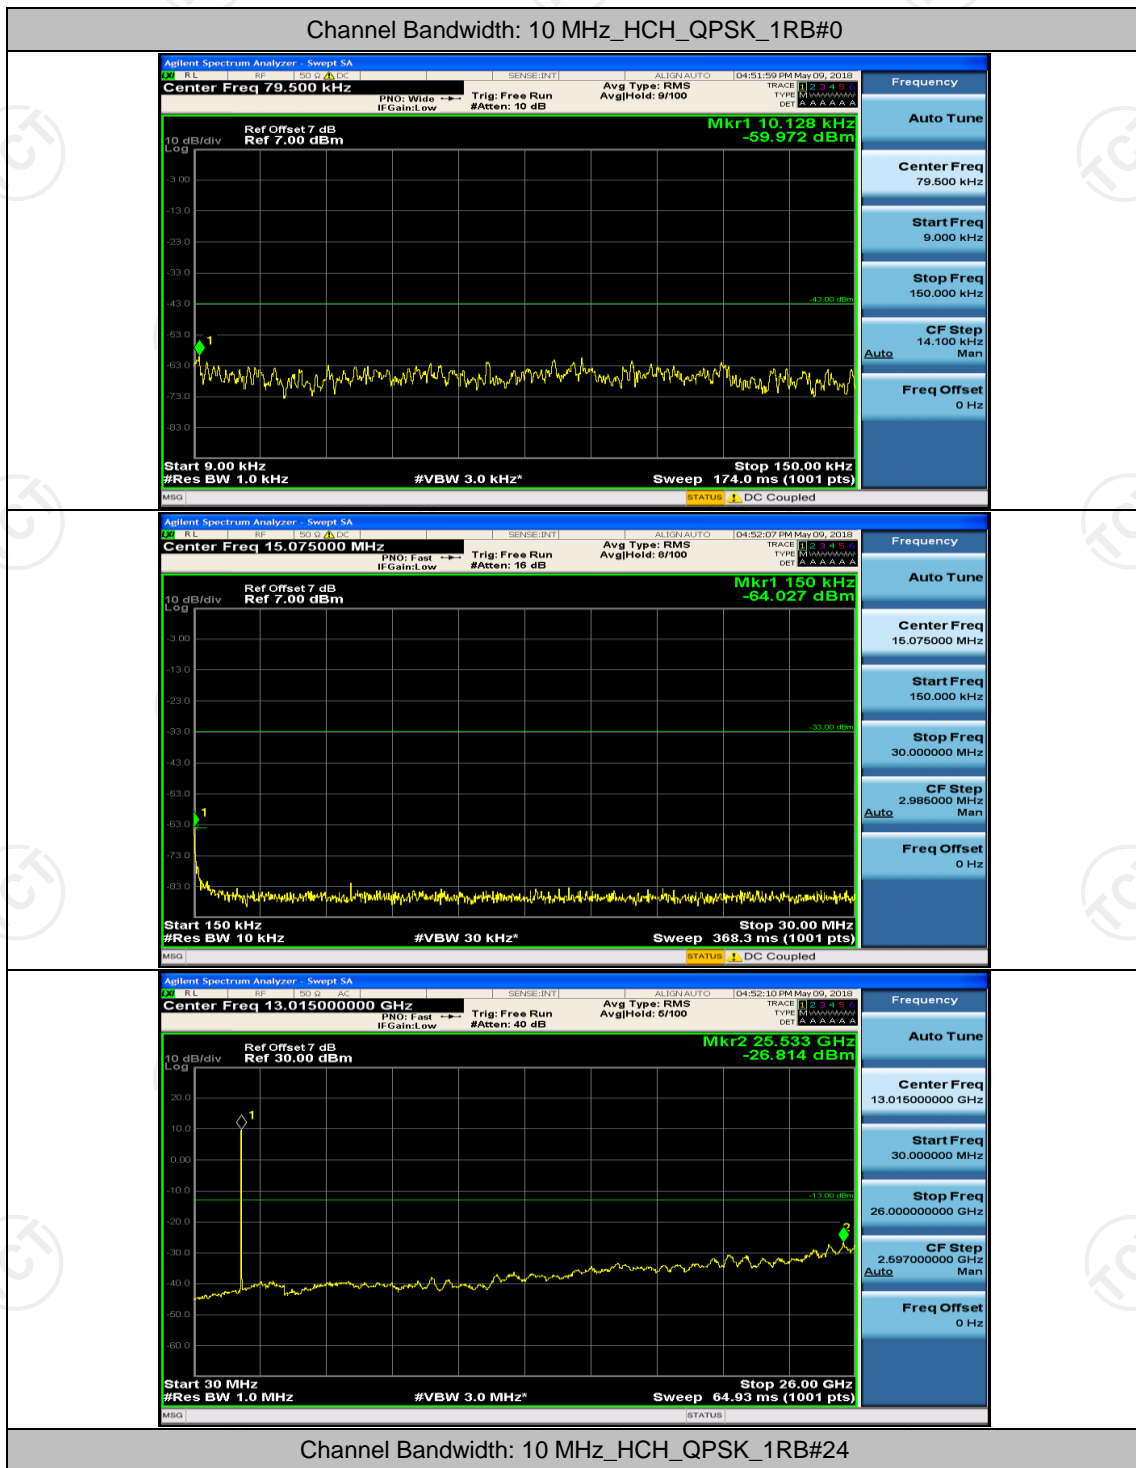

Channel Bandwidth: 10 MHz

Channel Bandwidth: 15 MHz