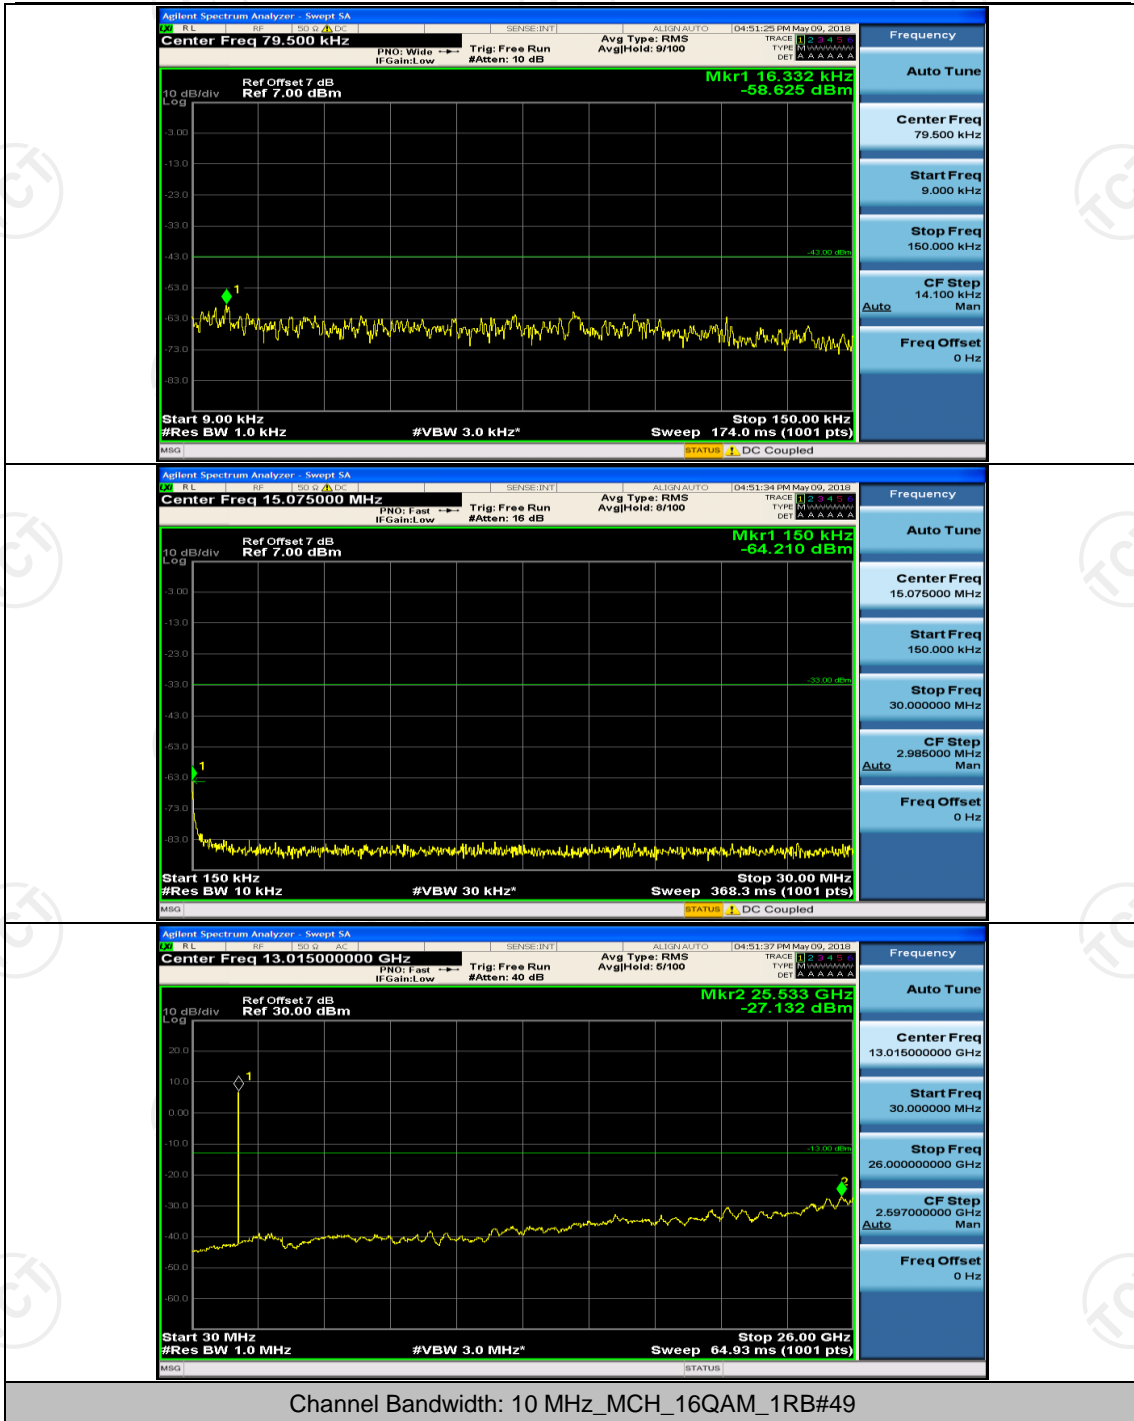

Channel Bandwidth: 10 MHz

Channel Bandwidth: 15 MHz