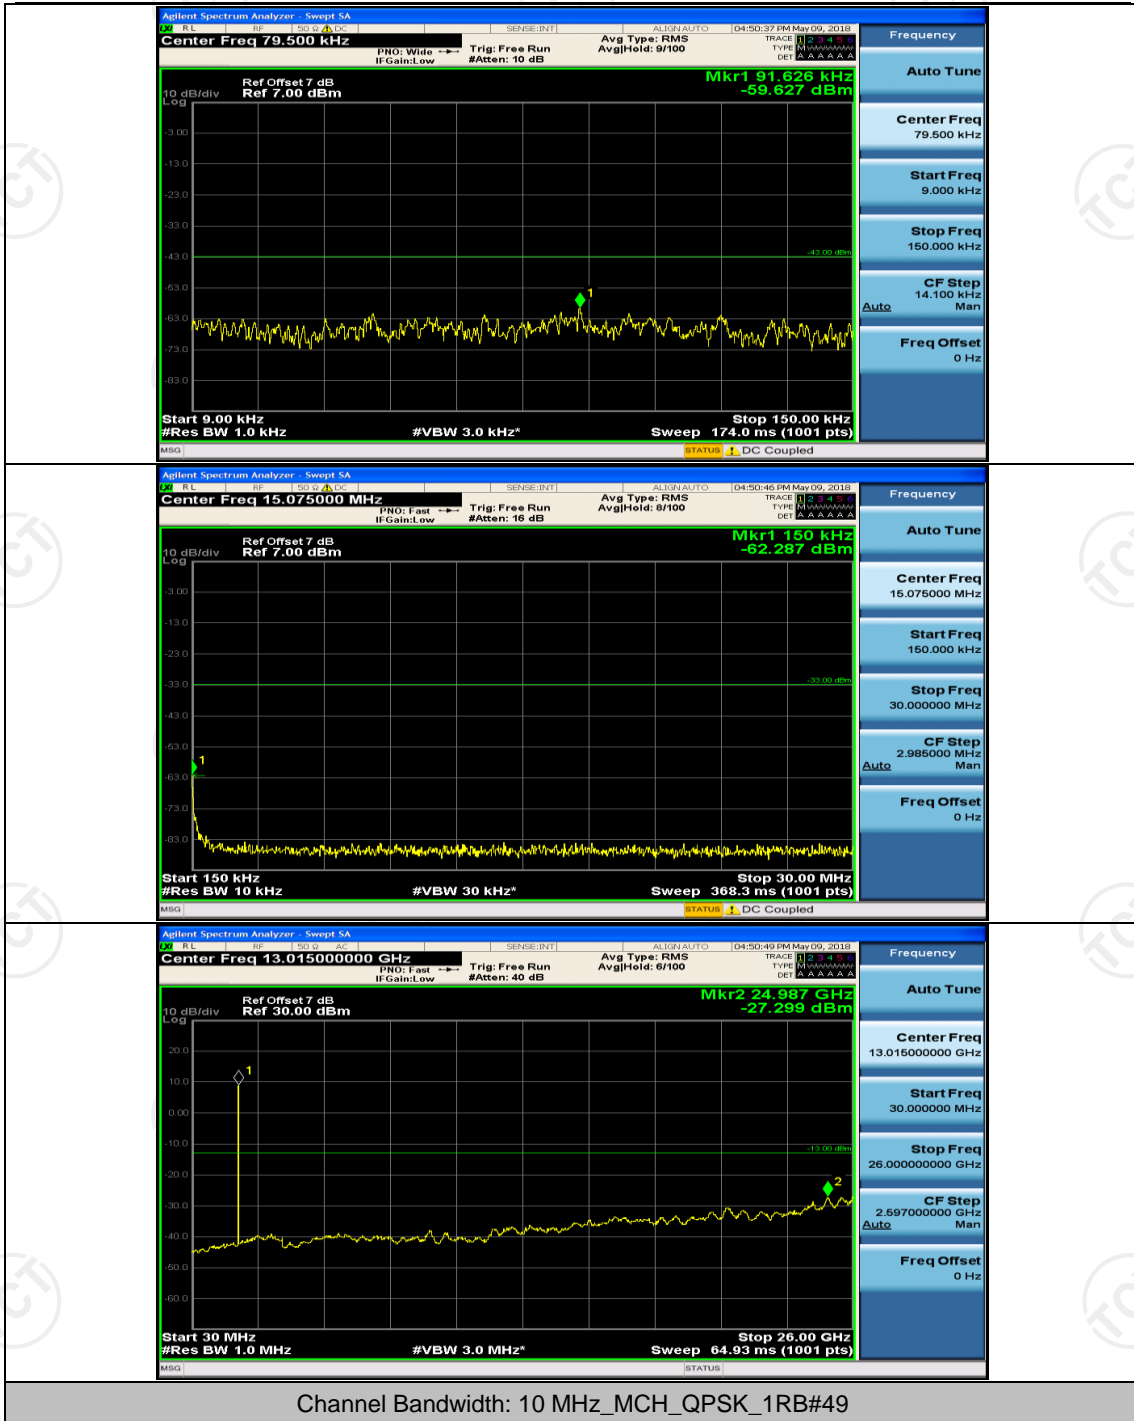

Channel Bandwidth: 10 MHz

Channel Bandwidth: 15 MHz