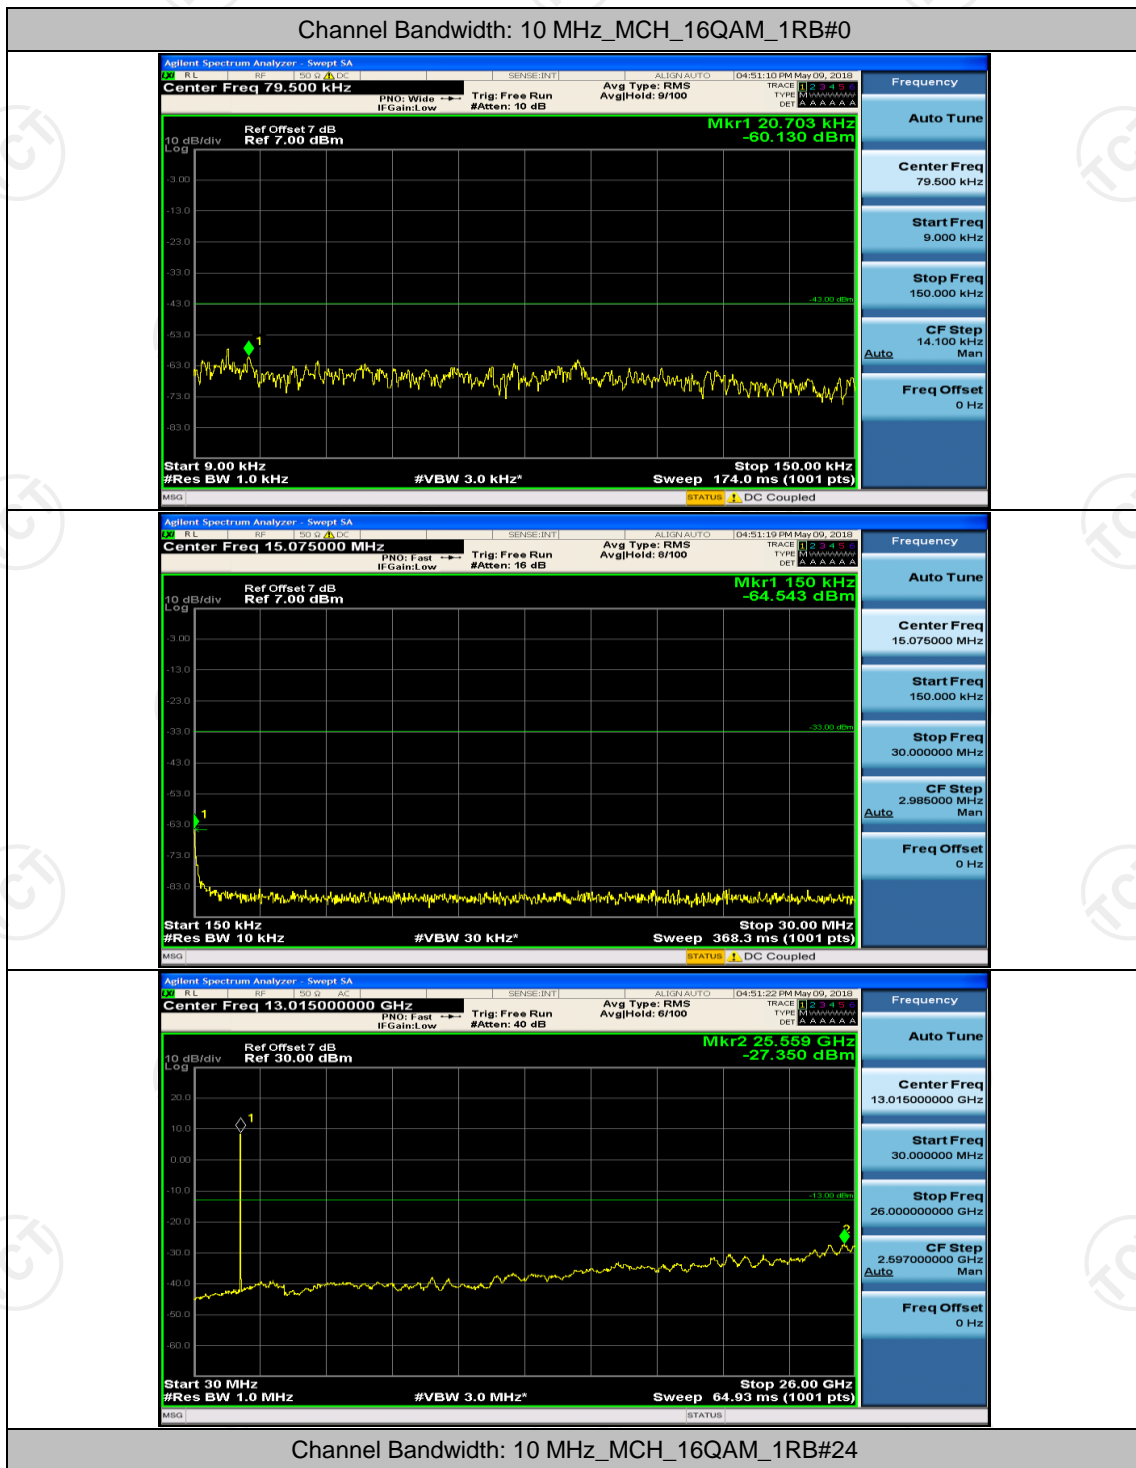

Channel Bandwidth: 10 MHz

Channel Bandwidth: 15 MHz