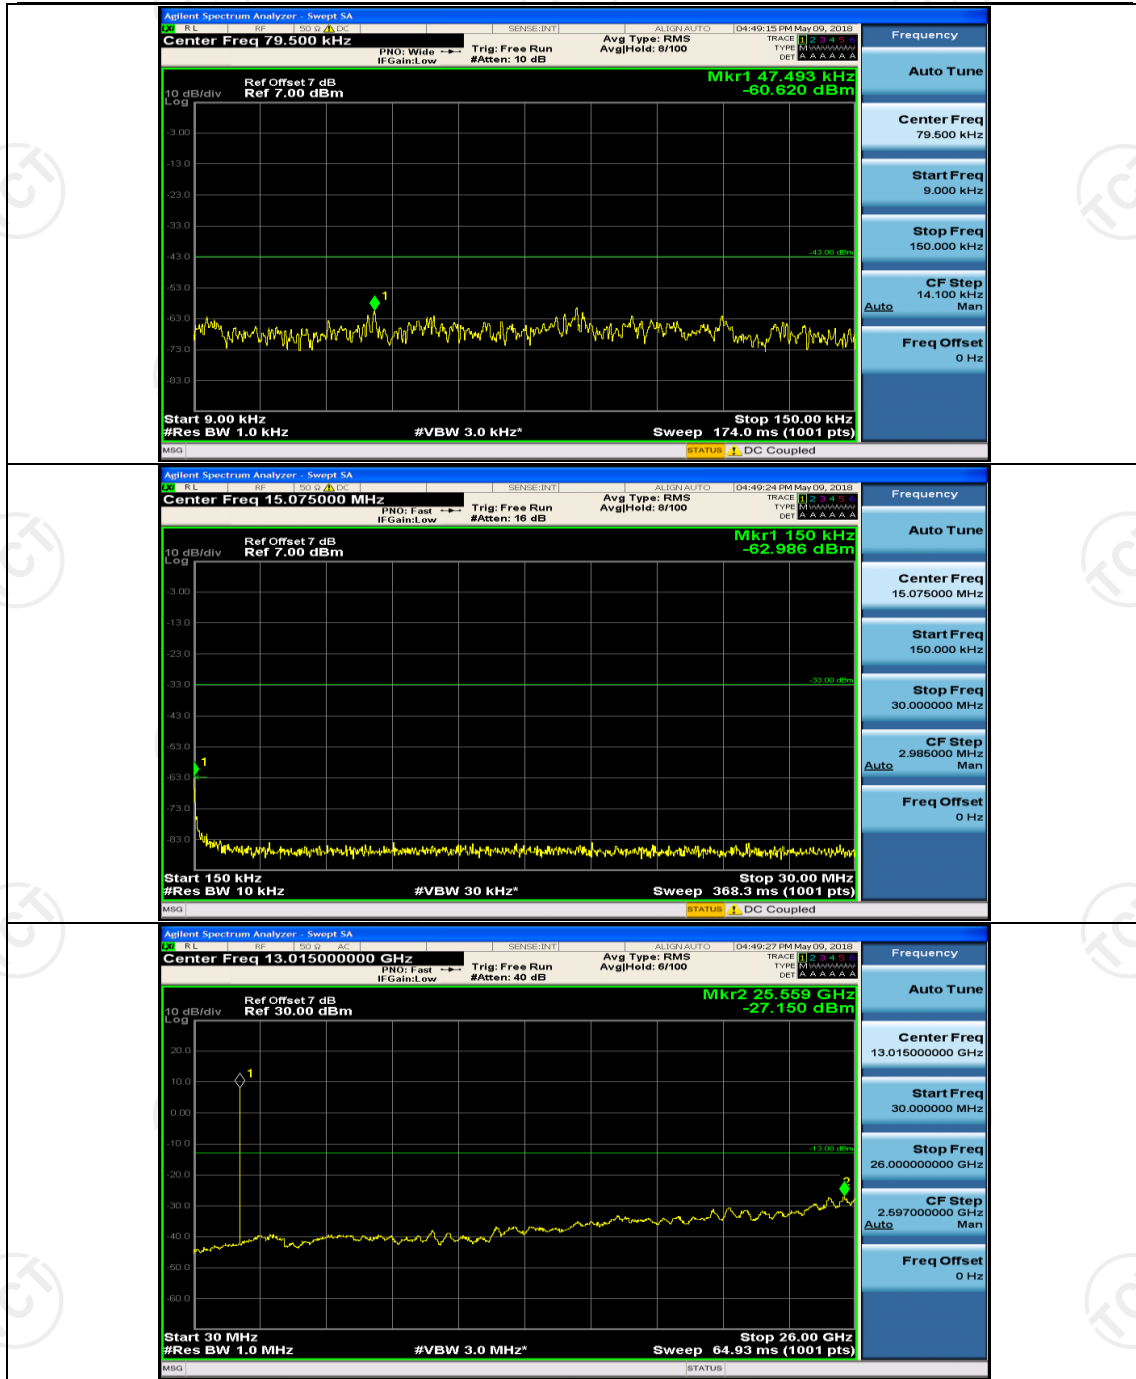

Channel Bandwidth: 10 MHz

Channel Bandwidth: 15 MHz