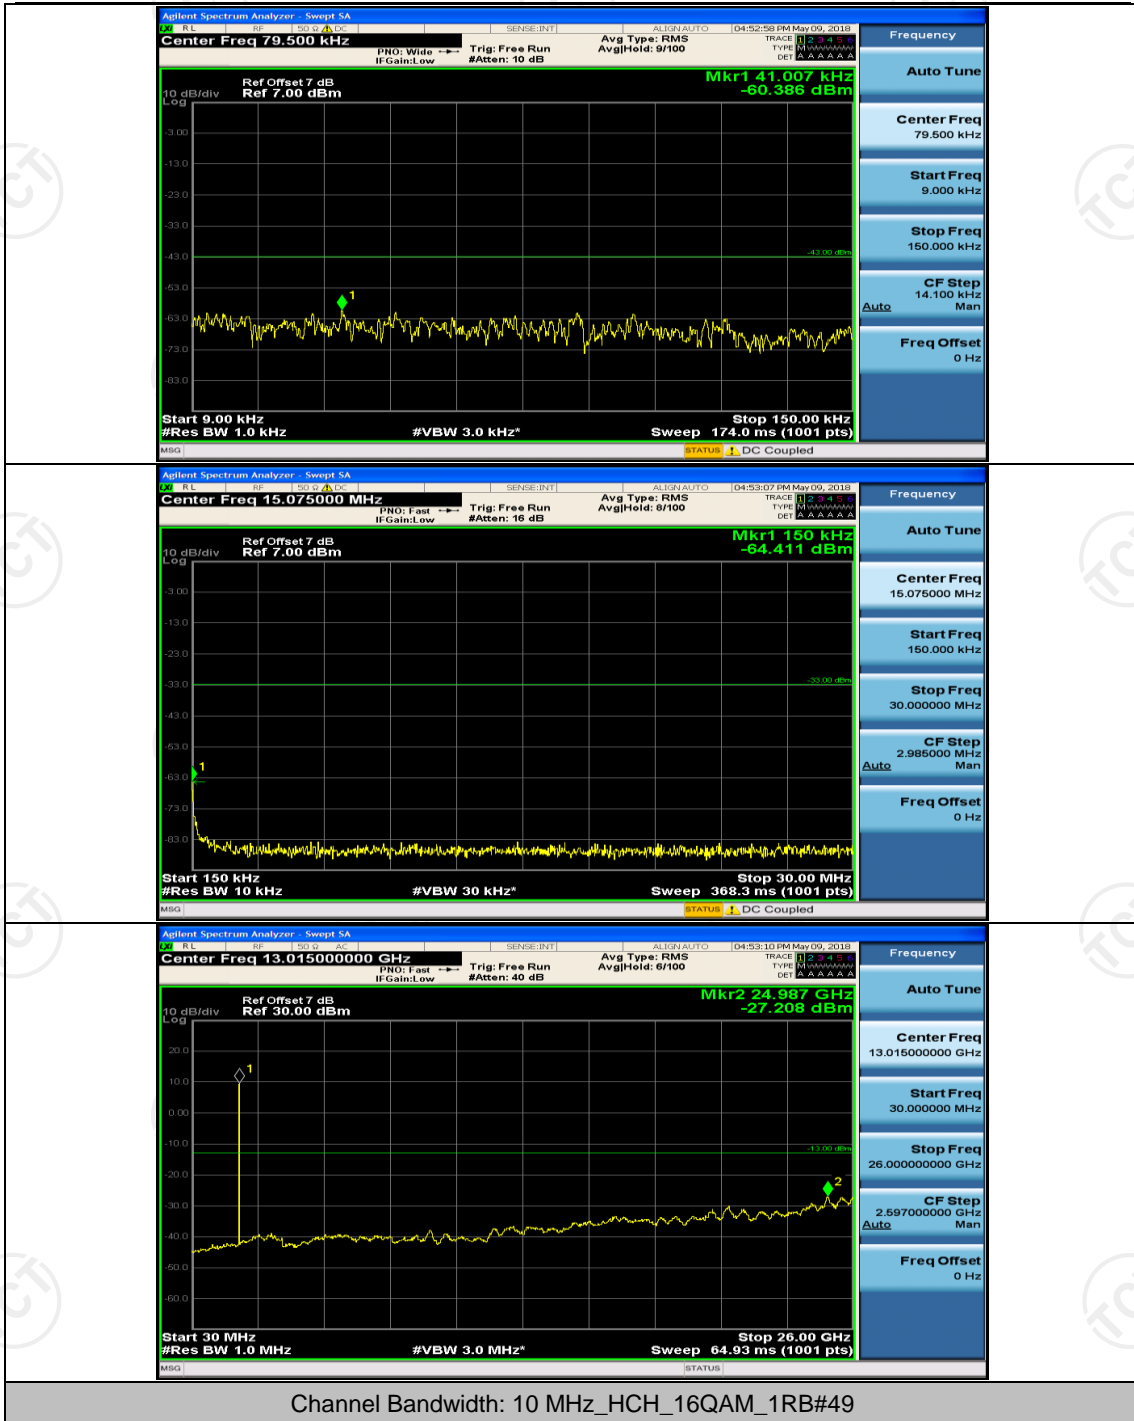

Channel Bandwidth: 10 MHz

Channel Bandwidth: 15 MHz