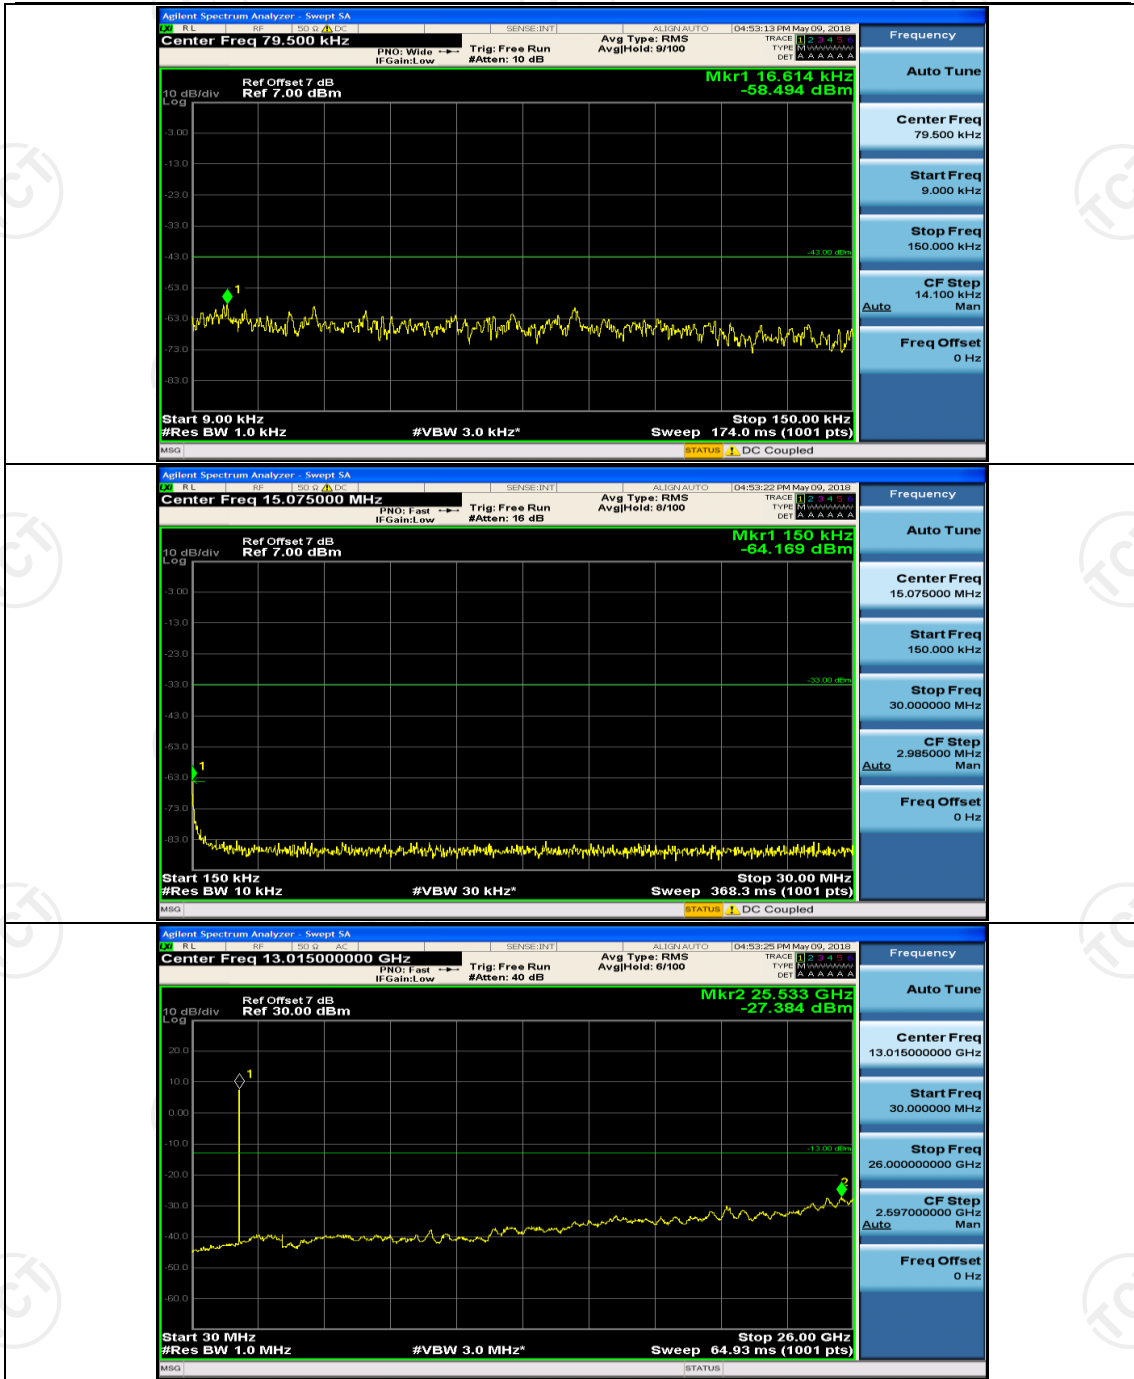

Channel Bandwidth: 10 MHz

Channel Bandwidth: 15 MHz