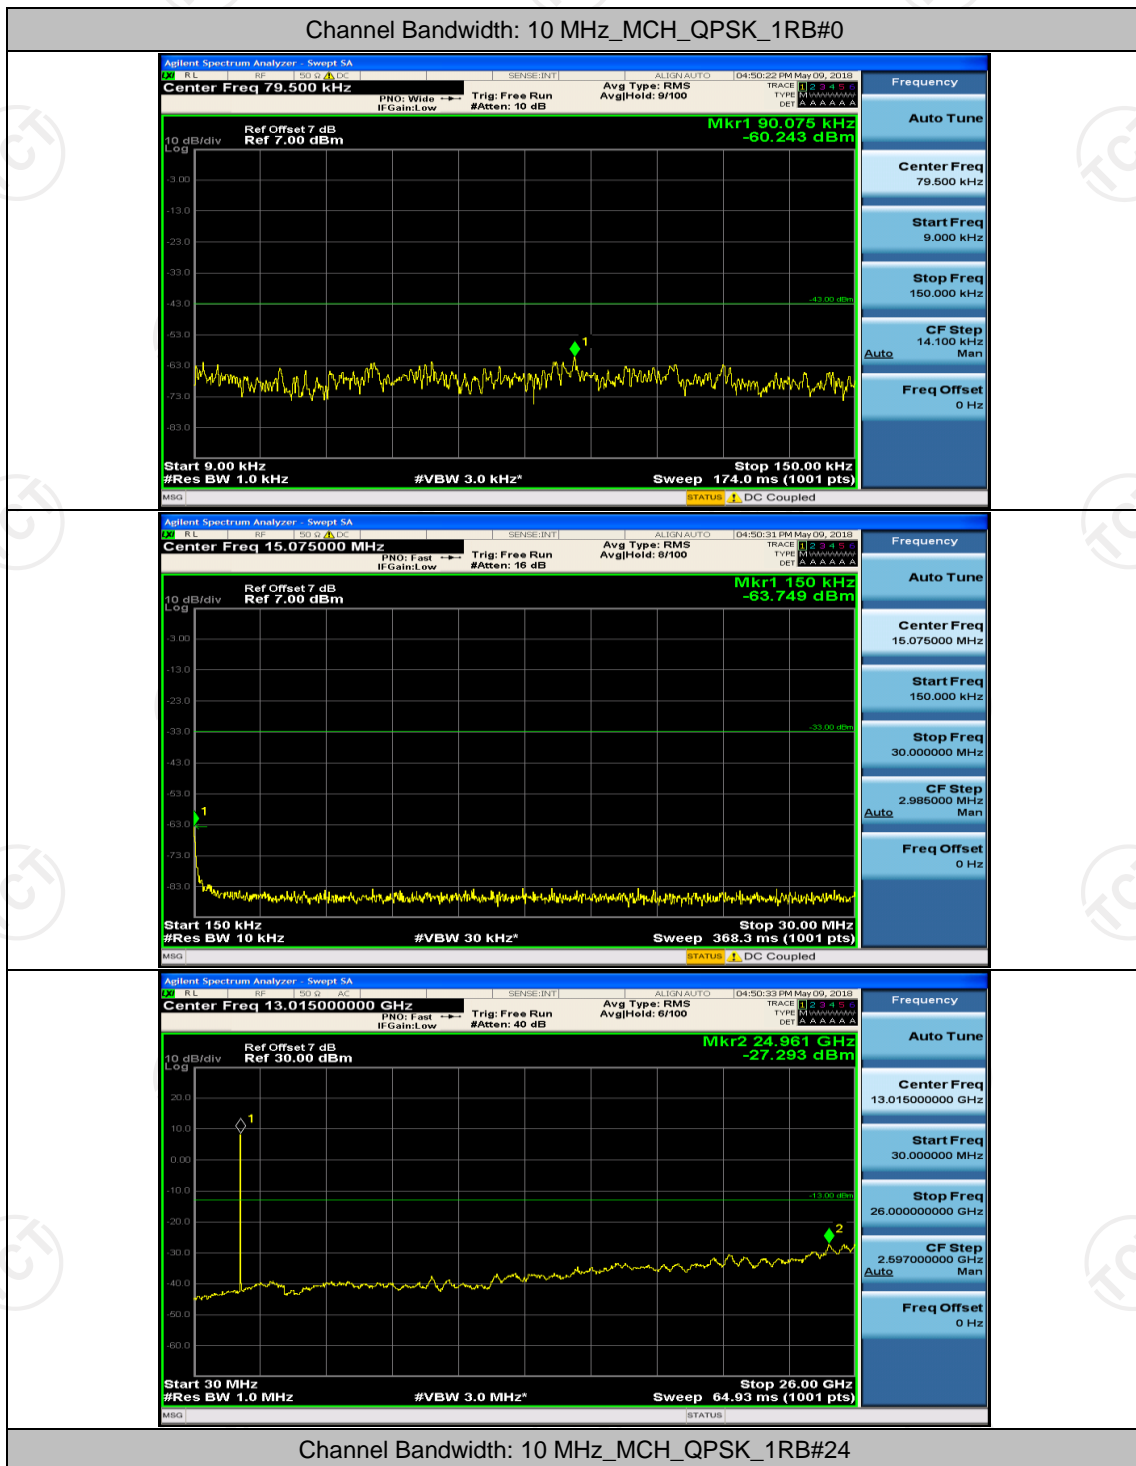

Channel Bandwidth: 10 MHz

Channel Bandwidth: 15 MHz