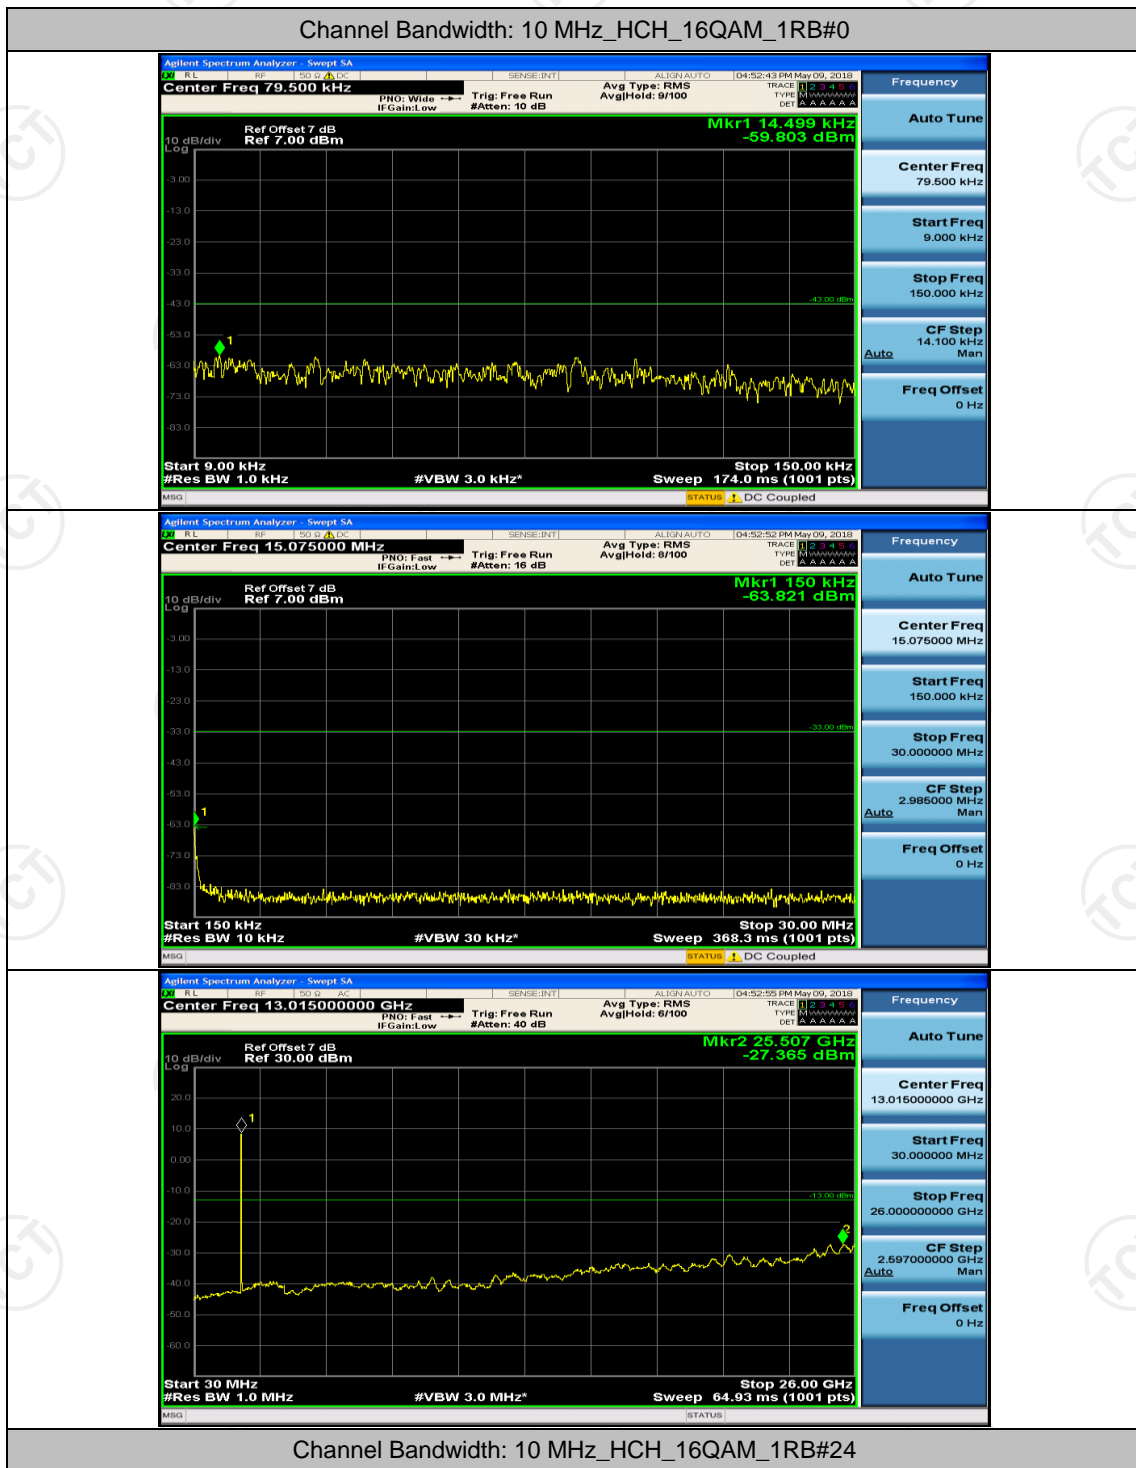

Channel Bandwidth: 10 MHz

Channel Bandwidth: 15 MHz