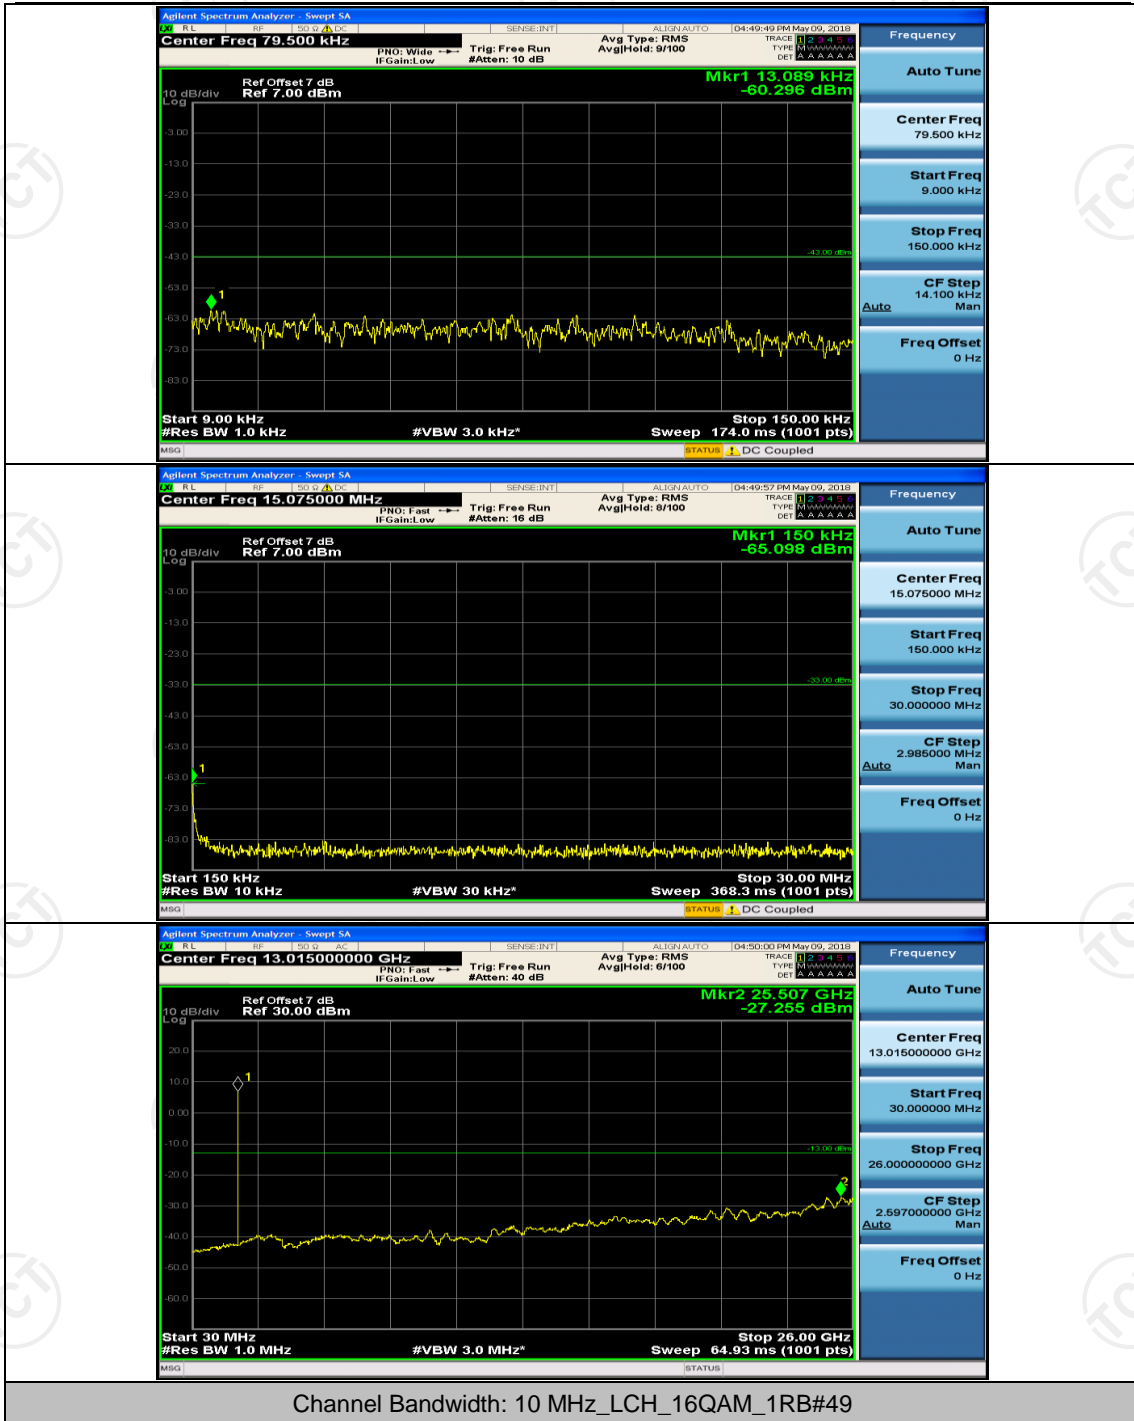

Channel Bandwidth: 10 MHz

Channel Bandwidth: 15 MHz