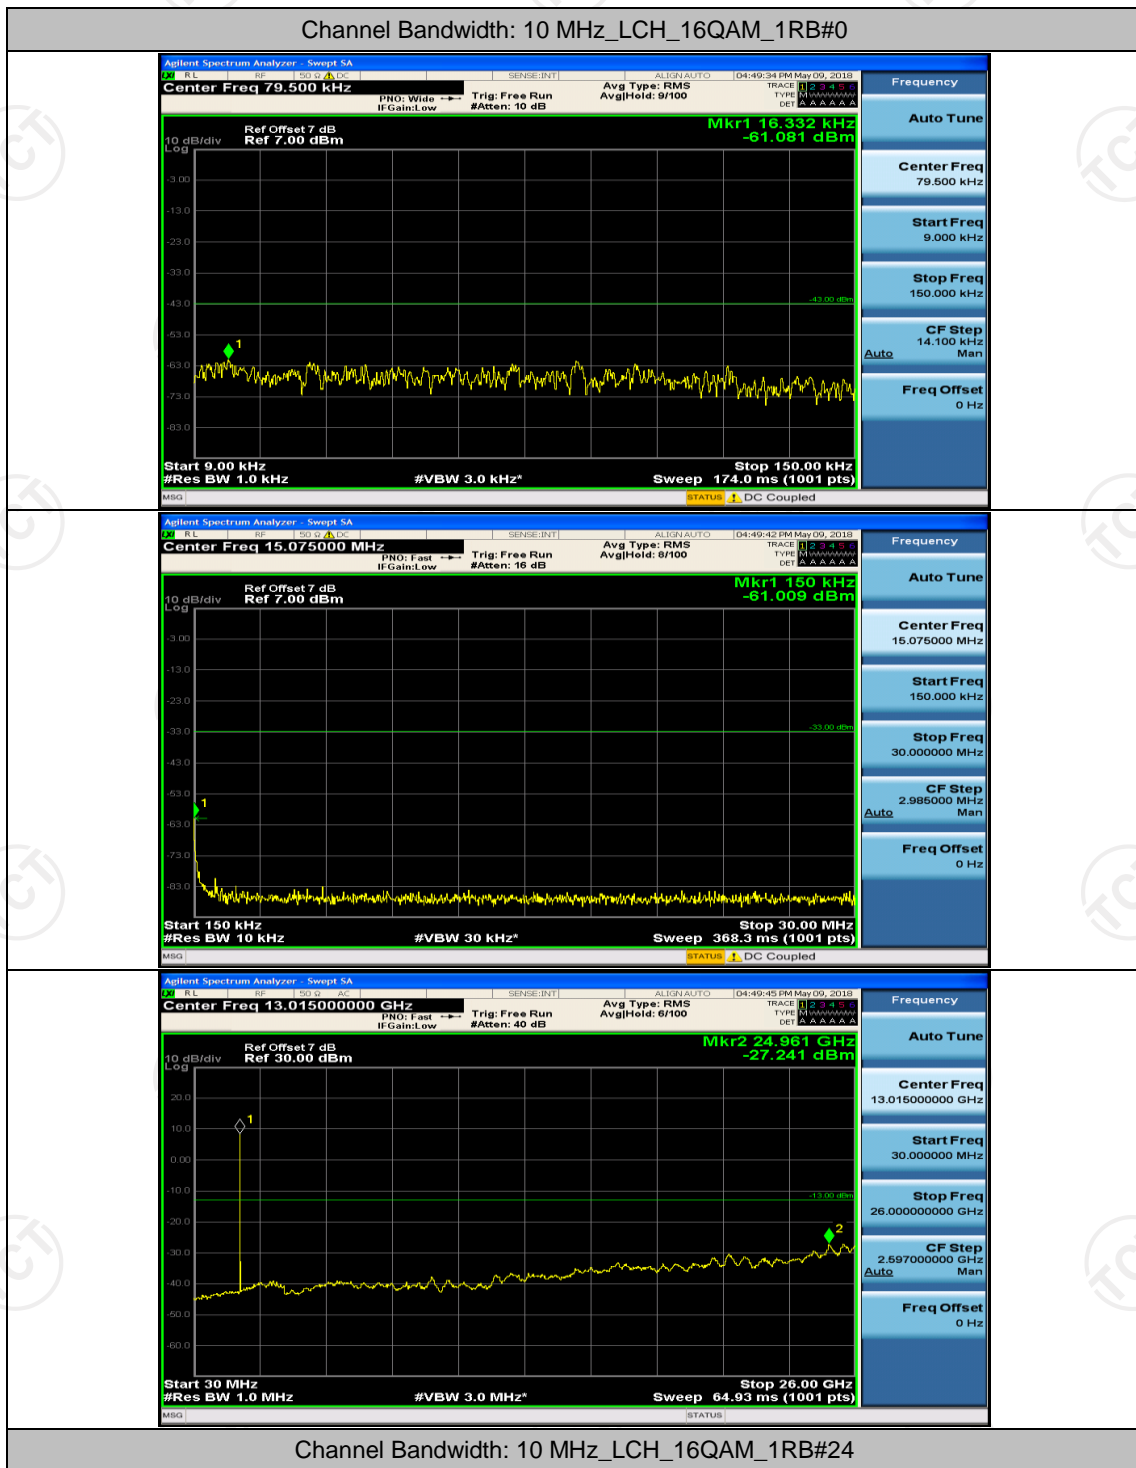

Channel Bandwidth: 10 MHz

Channel Bandwidth: 15 MHz