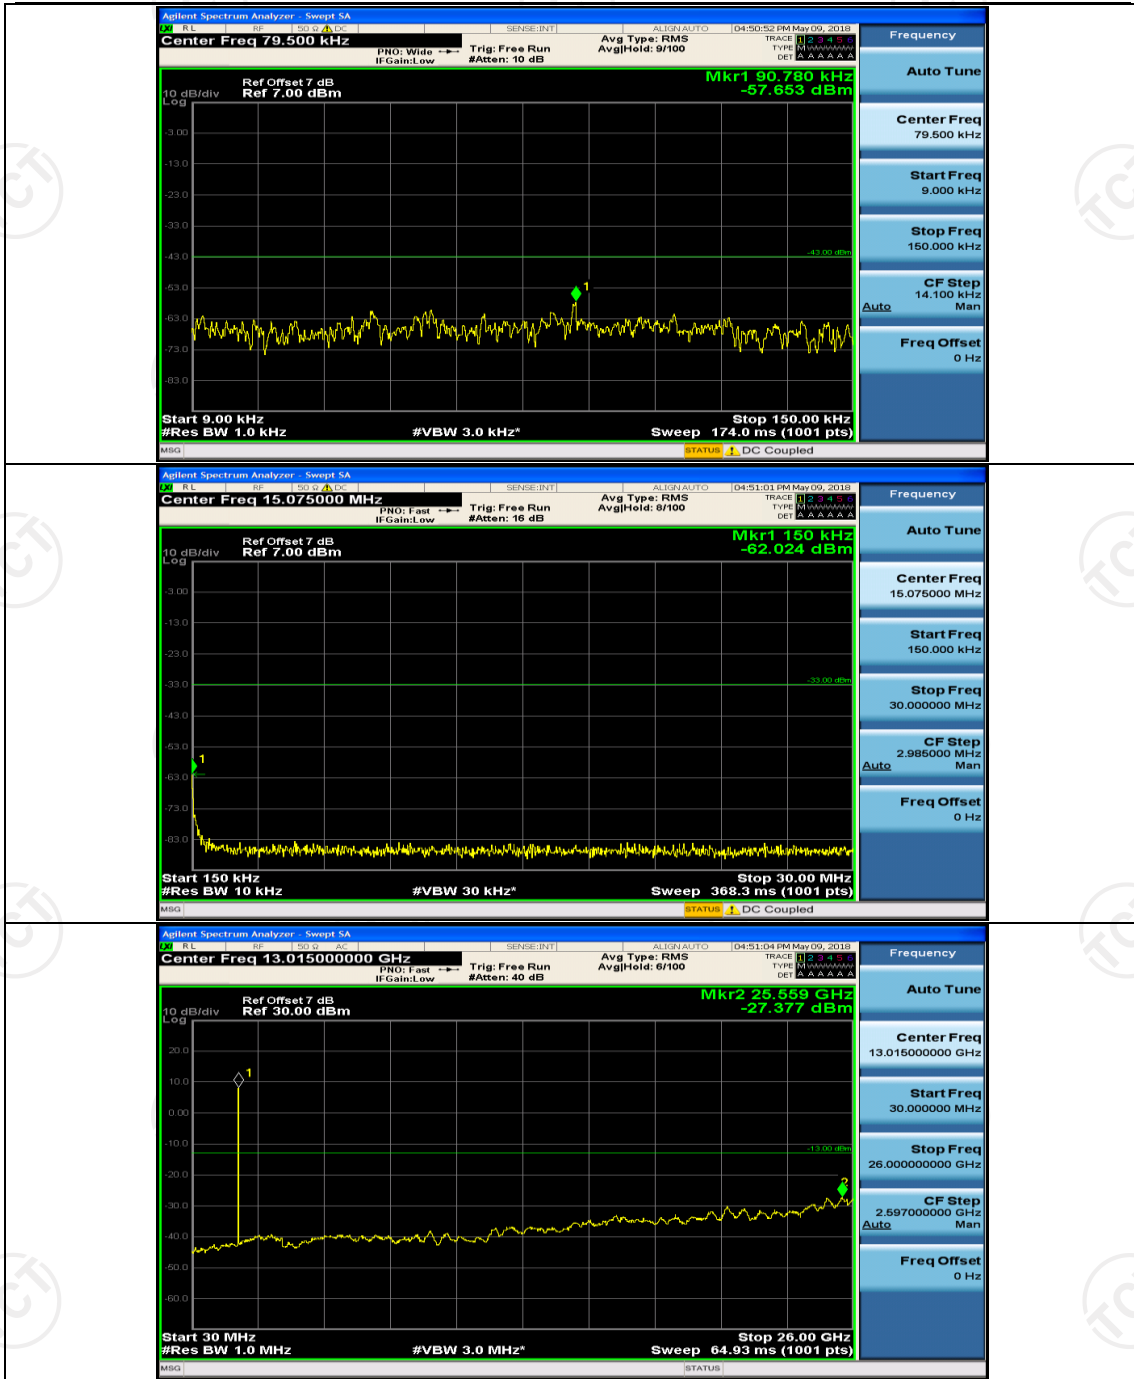

Channel Bandwidth: 10 MHz

Channel Bandwidth: 15 MHz