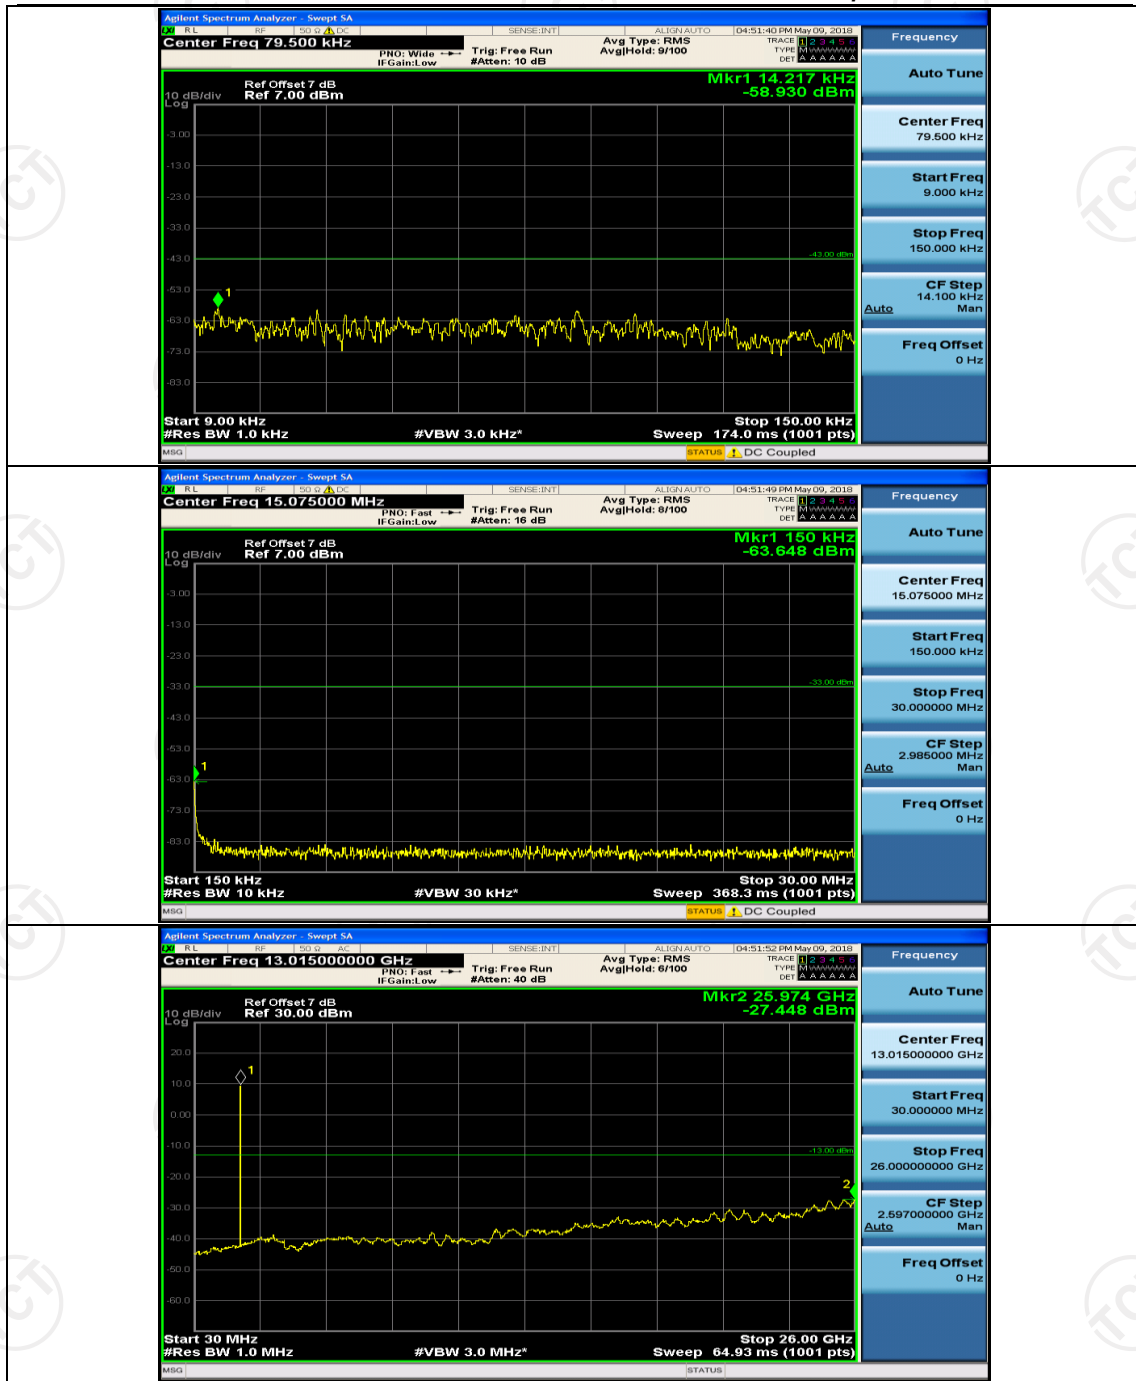

Channel Bandwidth: 10 MHz

Channel Bandwidth: 15 MHz