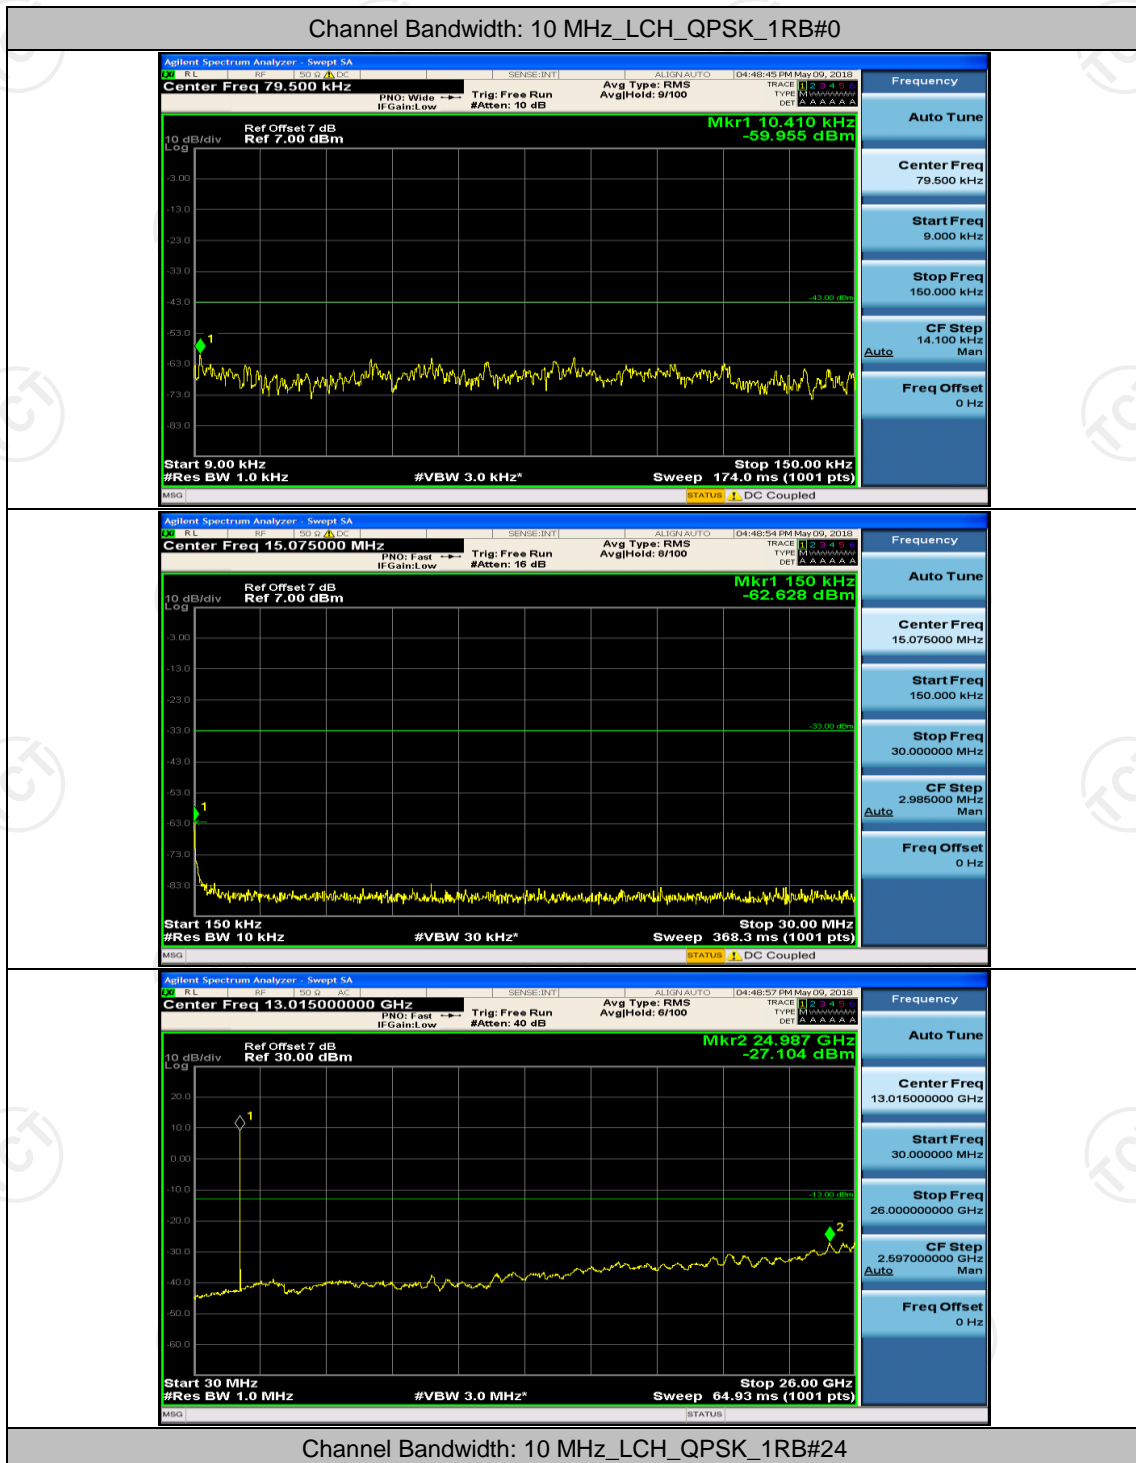

Channel Bandwidth: 10 MHz

Channel Bandwidth: 15 MHz