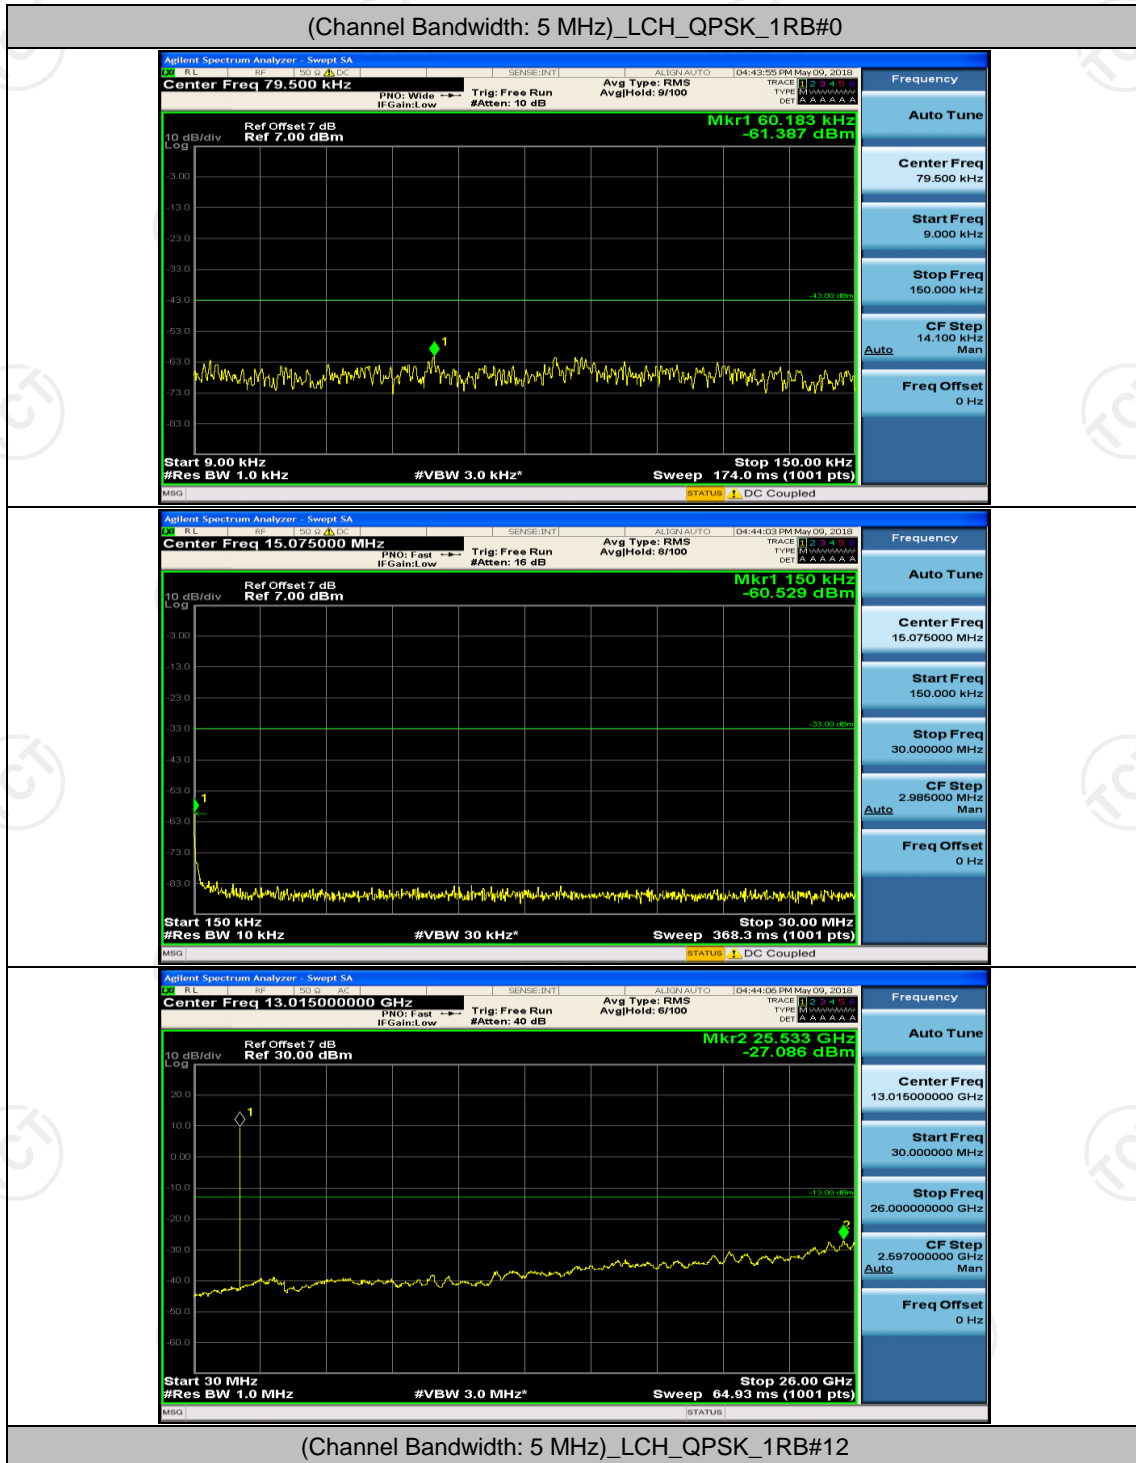

Channel Bandwidth: 3 MHz

(Channel Bandwidth: 3 MHz)_MCH_QPSK_1RB#0

(Channel Bandwidth: 3 MHz)_MCH_QPSK_1RB#7

Channel Bandwidth: 5 MHz

(Channel Bandwidth: 5 MHz)_MCH_16QAM_1RB#0

(Channel Bandwidth: 5 MHz)_MCH_16QAM_1RB#12