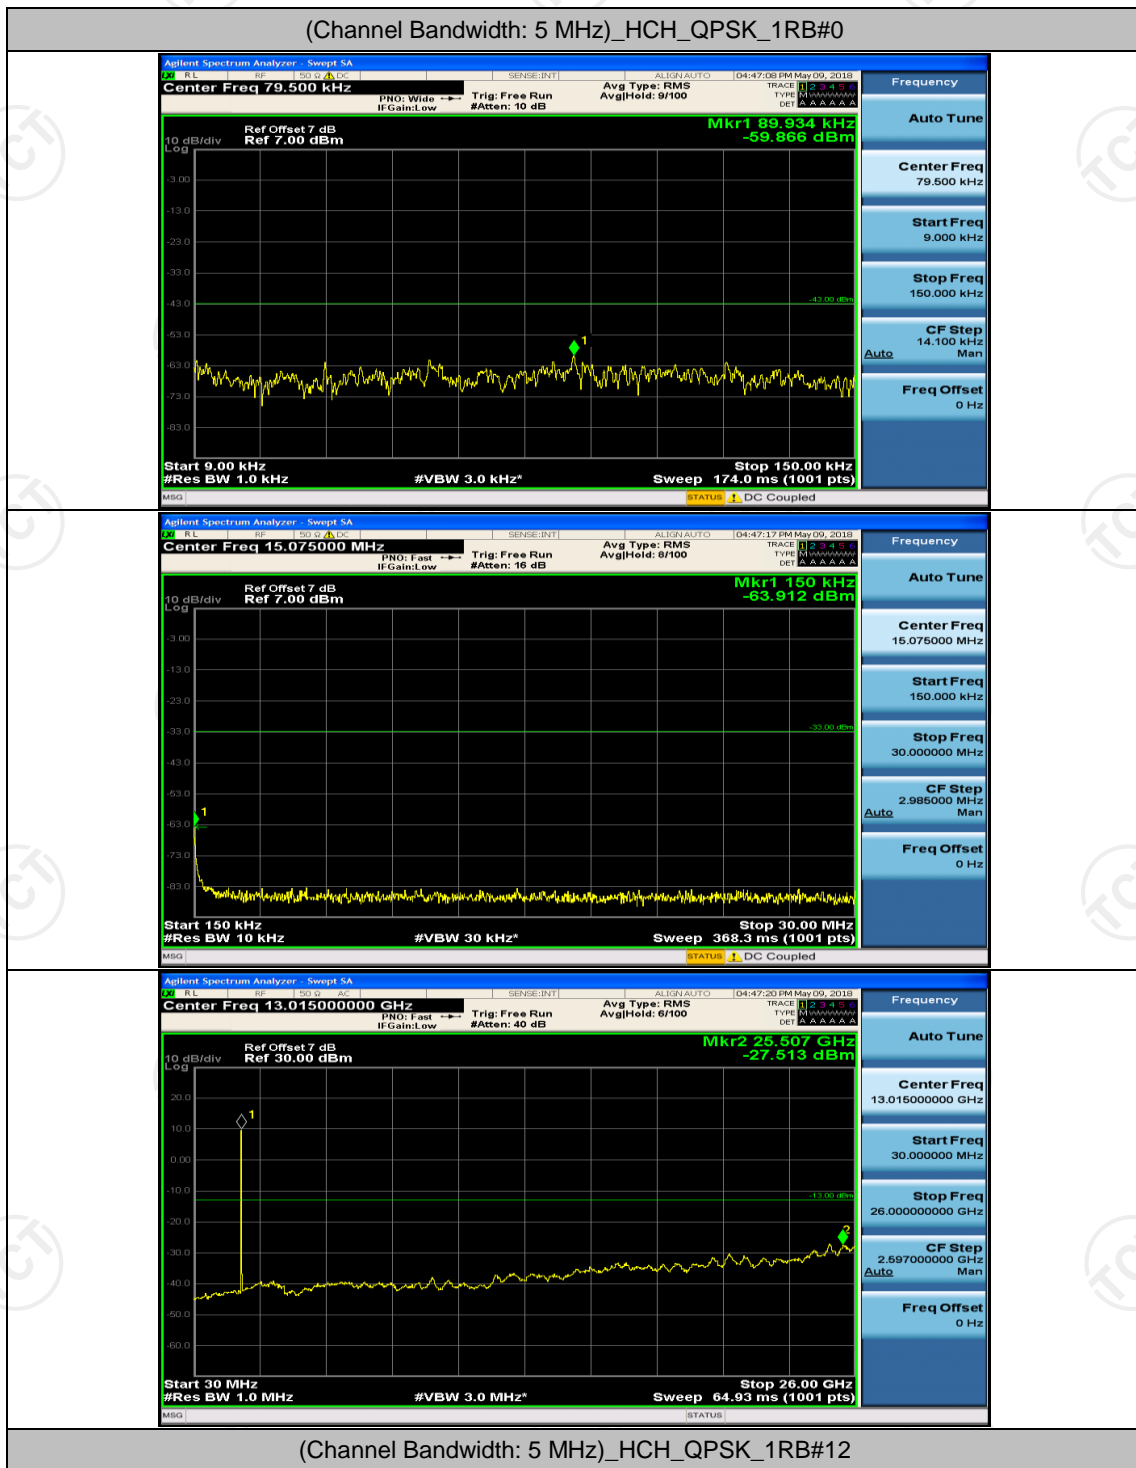

Channel Bandwidth: 3 MHz

(Channel Bandwidth: 3 MHz)_MCH_QPSK_1RB#0

(Channel Bandwidth: 3 MHz)_MCH_QPSK_1RB#7

Channel Bandwidth: 5 MHz

(Channel Bandwidth: 5 MHz)_MCH_16QAM_1RB#0

(Channel Bandwidth: 5 MHz)_MCH_16QAM_1RB#12