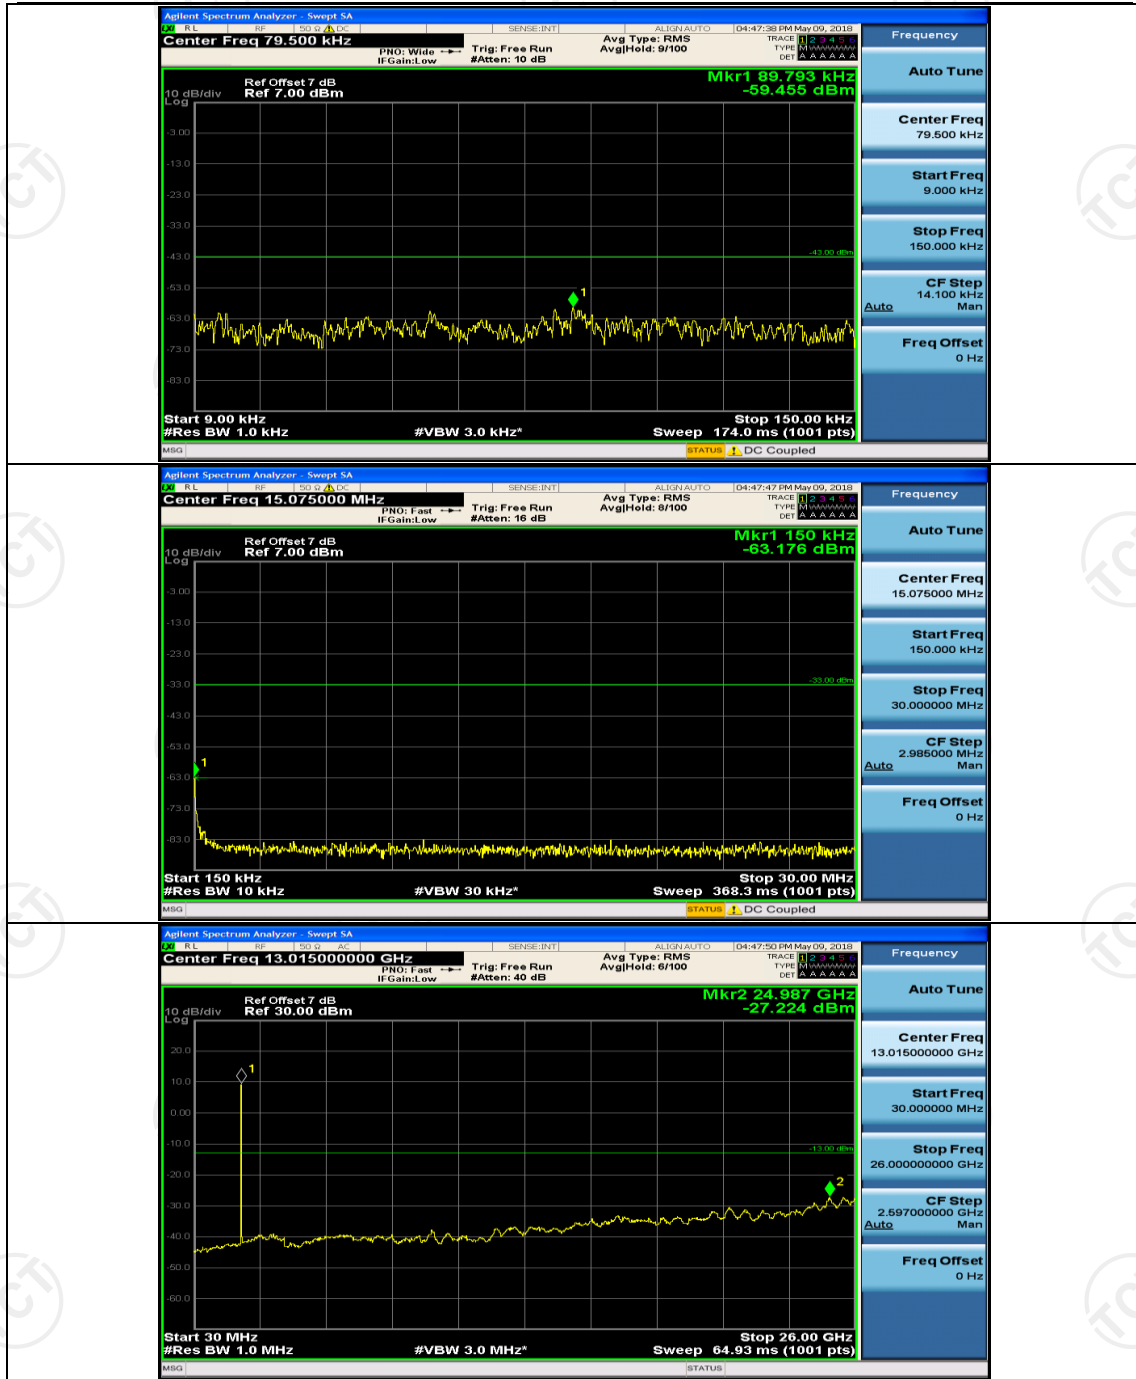

Channel Bandwidth: 3 MHz

(Channel Bandwidth: 3 MHz)_MCH_QPSK_1RB#0

(Channel Bandwidth: 3 MHz)_MCH_QPSK_1RB#7

Channel Bandwidth: 5 MHz

(Channel Bandwidth: 5 MHz)_MCH_16QAM_1RB#0

(Channel Bandwidth: 5 MHz)_MCH_16QAM_1RB#12