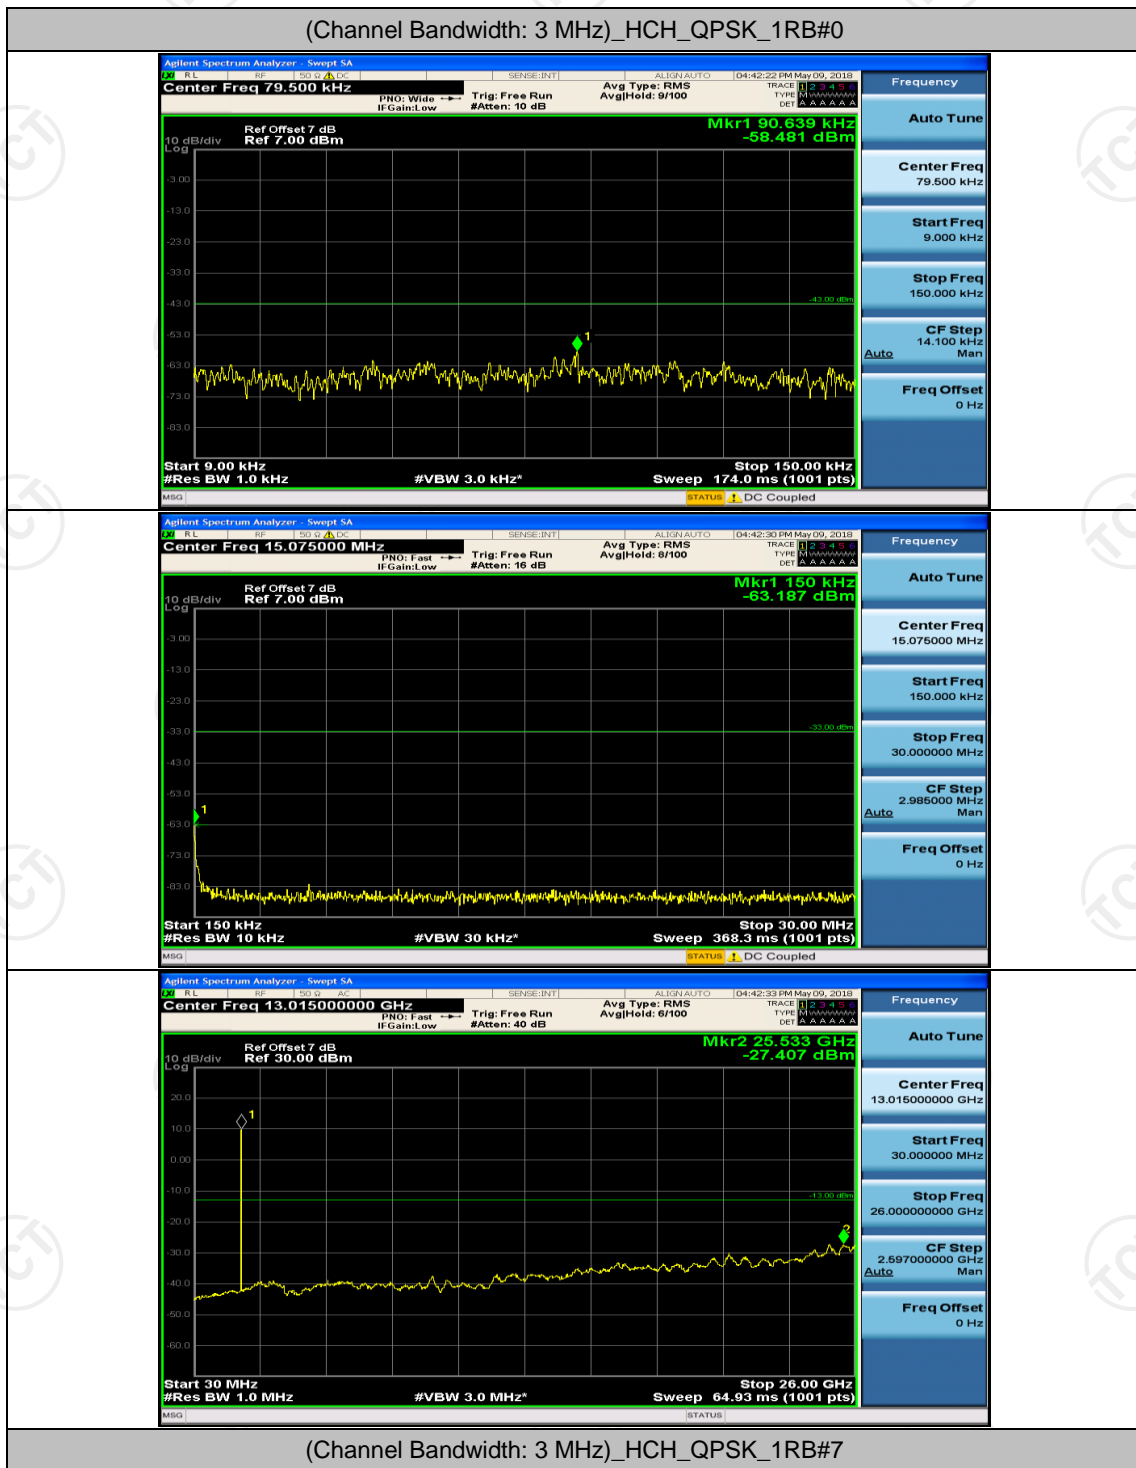

Channel Bandwidth: 3 MHz

(Channel Bandwidth: 3 MHz)_MCH_QPSK_1RB#0

(Channel Bandwidth: 3 MHz)_MCH_QPSK_1RB#7

Channel Bandwidth: 5 MHz

(Channel Bandwidth: 5 MHz)_MCH_16QAM_1RB#0

(Channel Bandwidth: 5 MHz)_MCH_16QAM_1RB#12