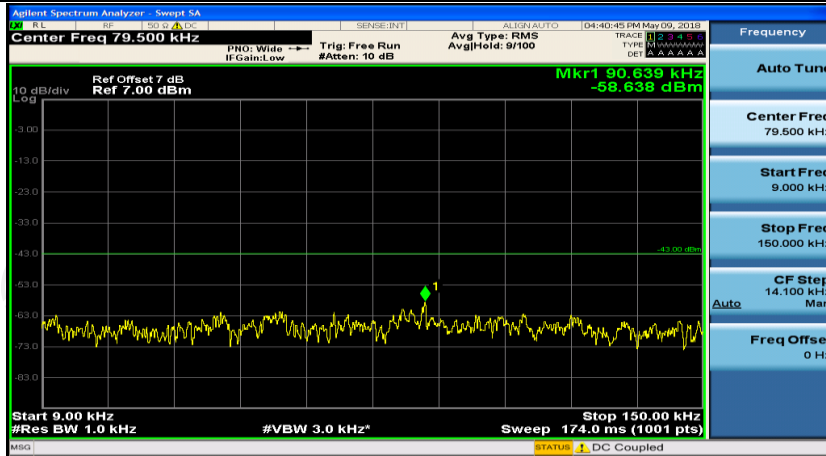

Channel Bandwidth: 3 MHz

(Channel Bandwidth: 3 MHz)_MCH_QPSK_1RB#0

(Channel Bandwidth: 3 MHz)_MCH_QPSK_1RB#7

Channel Bandwidth: 5 MHz

(Channel Bandwidth: 5 MHz)_MCH_16QAM_1RB#0

(Channel Bandwidth: 5 MHz)_MCH_16QAM_1RB#12