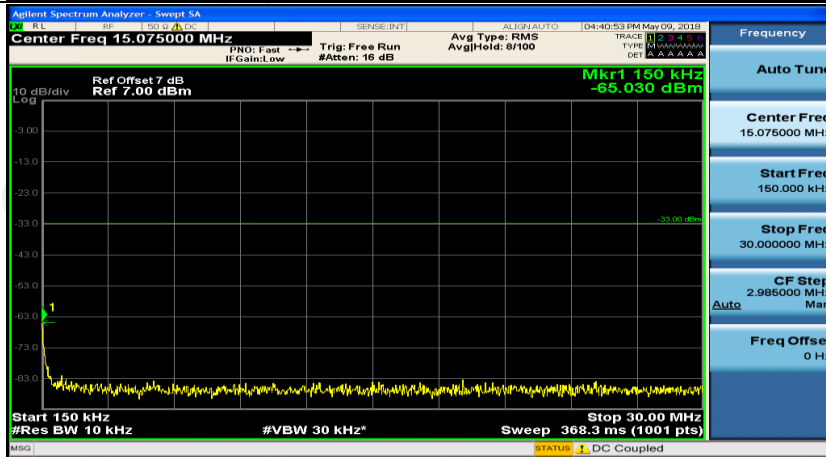

Channel Bandwidth: 3 MHz

(Channel Bandwidth: 3 MHz)_MCH_QPSK_1RB#0

(Channel Bandwidth: 3 MHz)_MCH_QPSK_1RB#7

Channel Bandwidth: 5 MHz

(Channel Bandwidth: 5 MHz)_MCH_16QAM_1RB#0

(Channel Bandwidth: 5 MHz)_MCH_16QAM_1RB#12