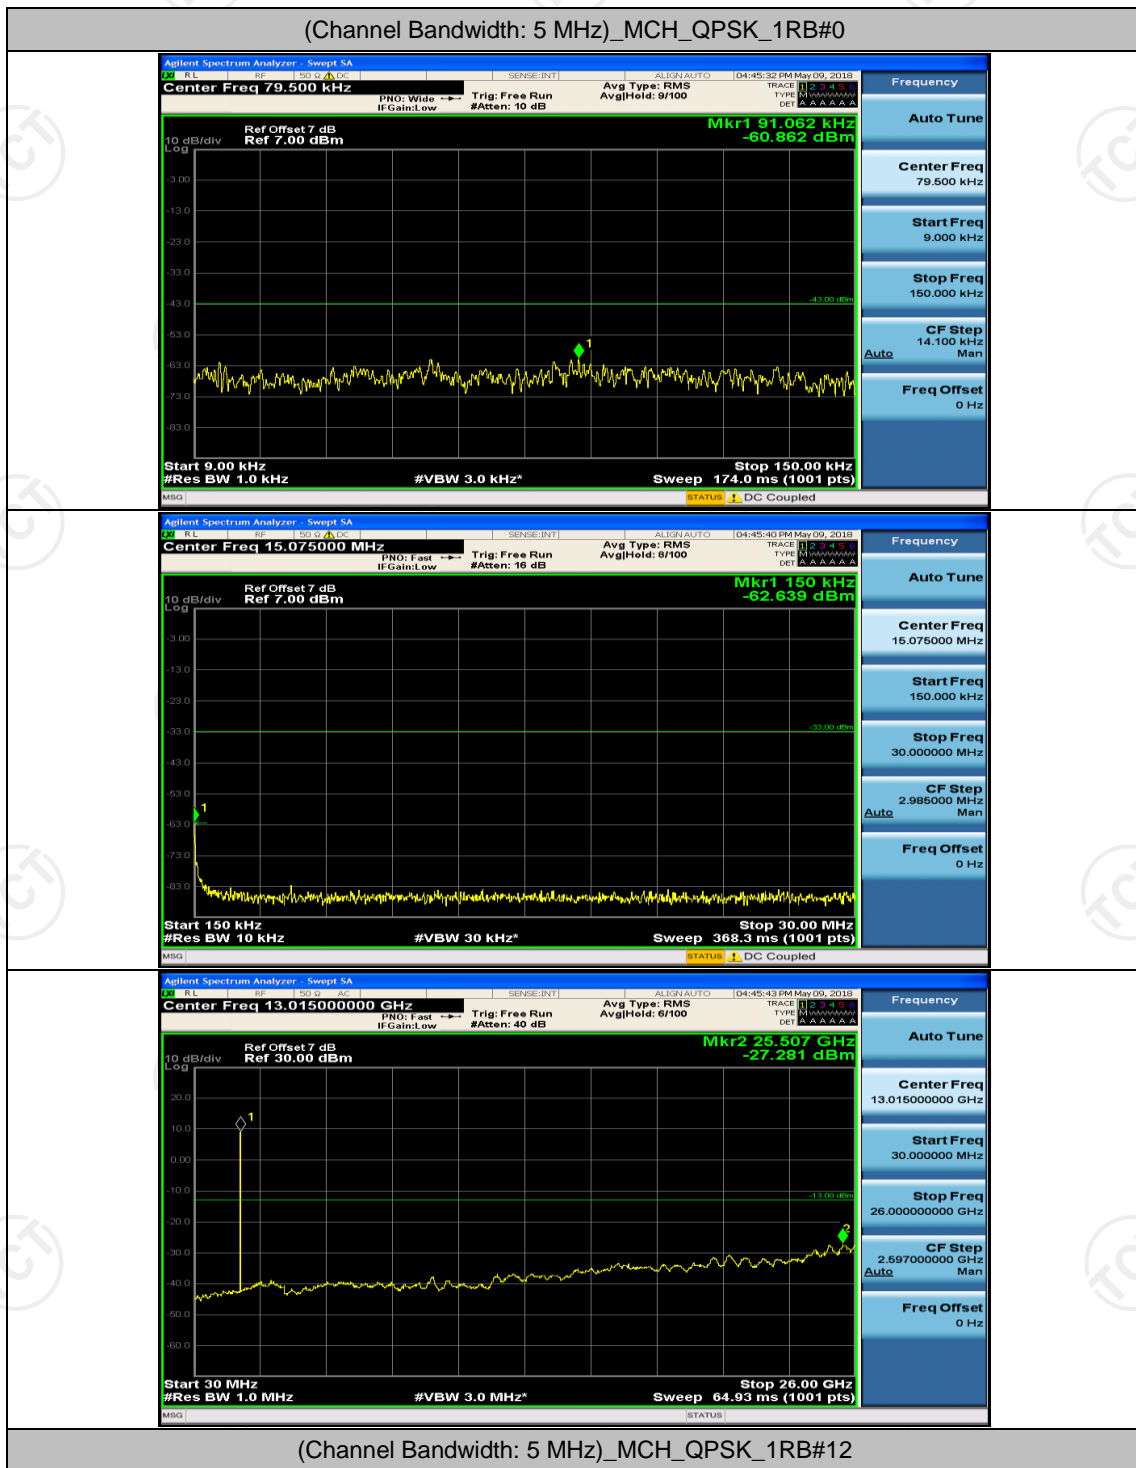

Channel Bandwidth: 3 MHz

(Channel Bandwidth: 3 MHz)_MCH_QPSK_1RB#0

(Channel Bandwidth: 3 MHz)_MCH_QPSK_1RB#7

Channel Bandwidth: 5 MHz

(Channel Bandwidth: 5 MHz)_MCH_16QAM_1RB#0

(Channel Bandwidth: 5 MHz)_MCH_16QAM_1RB#12