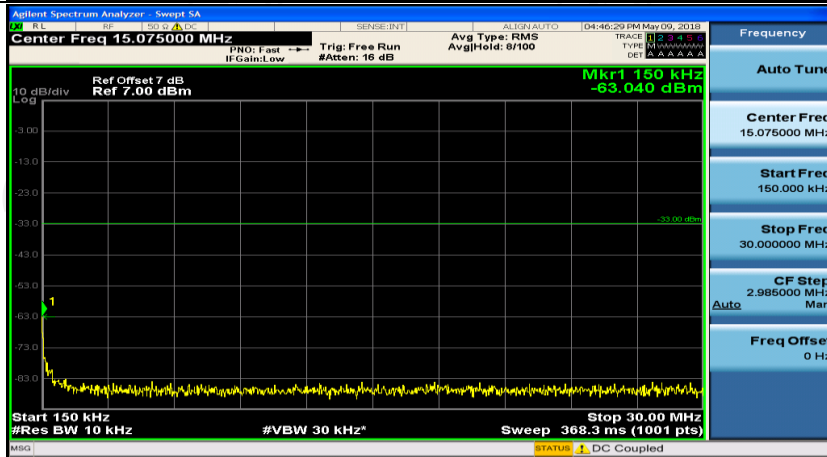

Channel Bandwidth: 3 MHz

(Channel Bandwidth: 3 MHz)_MCH_QPSK_1RB#0

(Channel Bandwidth: 3 MHz)_MCH_QPSK_1RB#7

Channel Bandwidth: 5 MHz

(Channel Bandwidth: 5 MHz)_MCH_16QAM_1RB#0

(Channel Bandwidth: 5 MHz)_MCH_16QAM_1RB#12