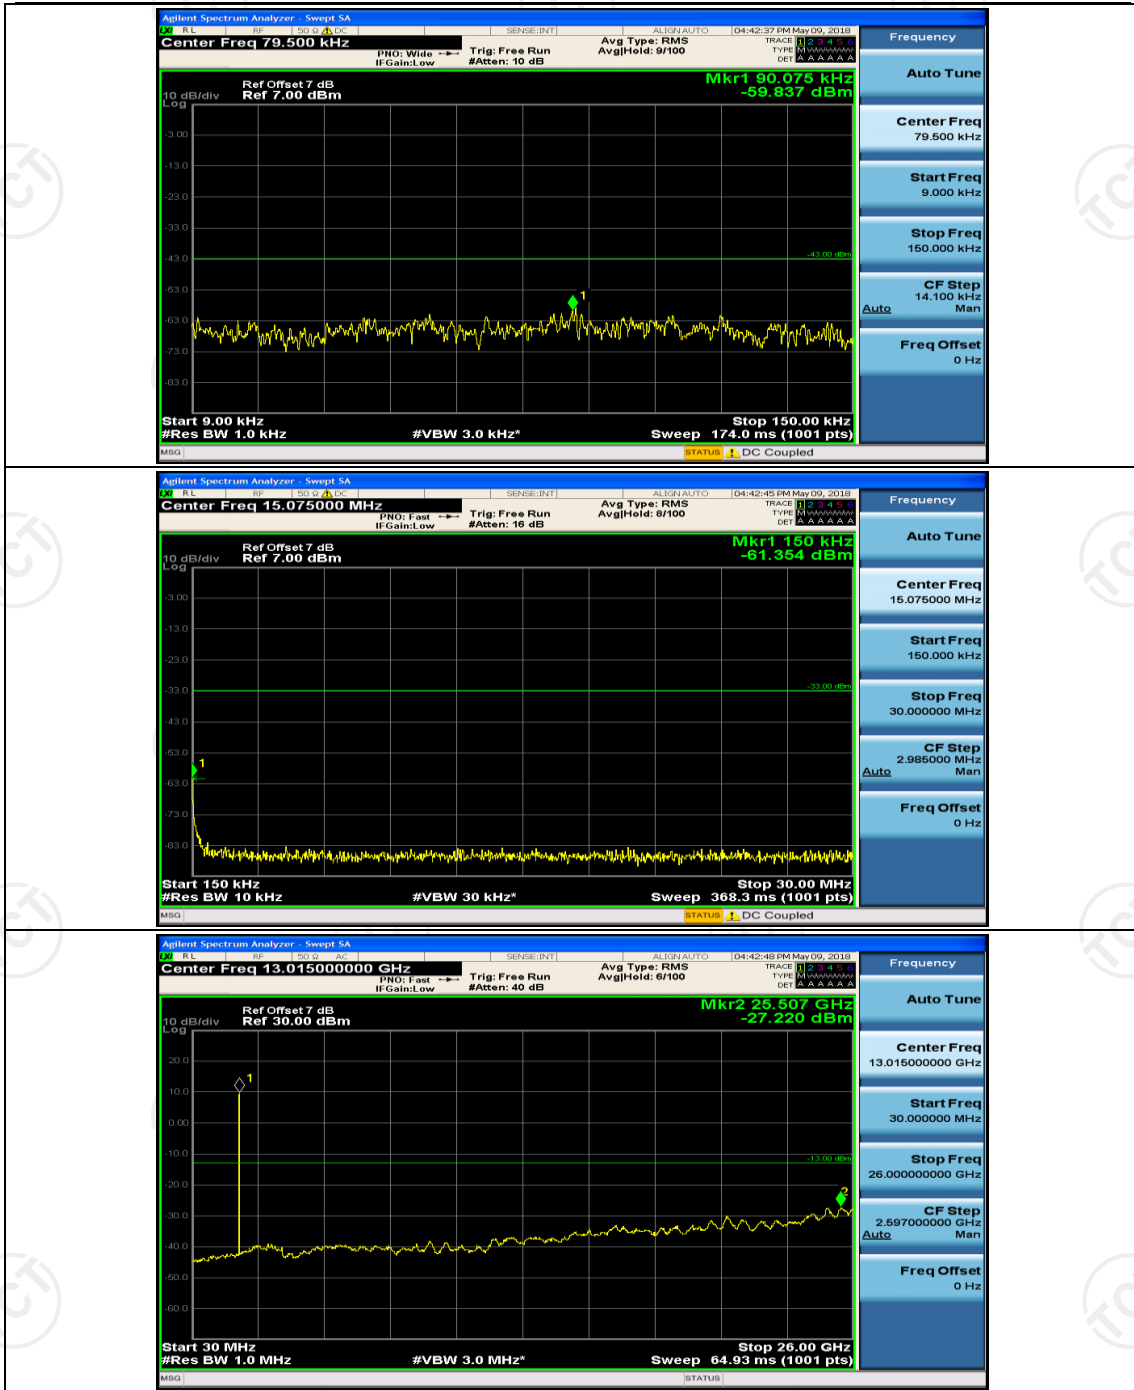

Channel Bandwidth: 3 MHz

(Channel Bandwidth: 3 MHz)_MCH_QPSK_1RB#0

(Channel Bandwidth: 3 MHz)_MCH_QPSK_1RB#7

Channel Bandwidth: 5 MHz

(Channel Bandwidth: 5 MHz)_MCH_16QAM_1RB#0

(Channel Bandwidth: 5 MHz)_MCH_16QAM_1RB#12