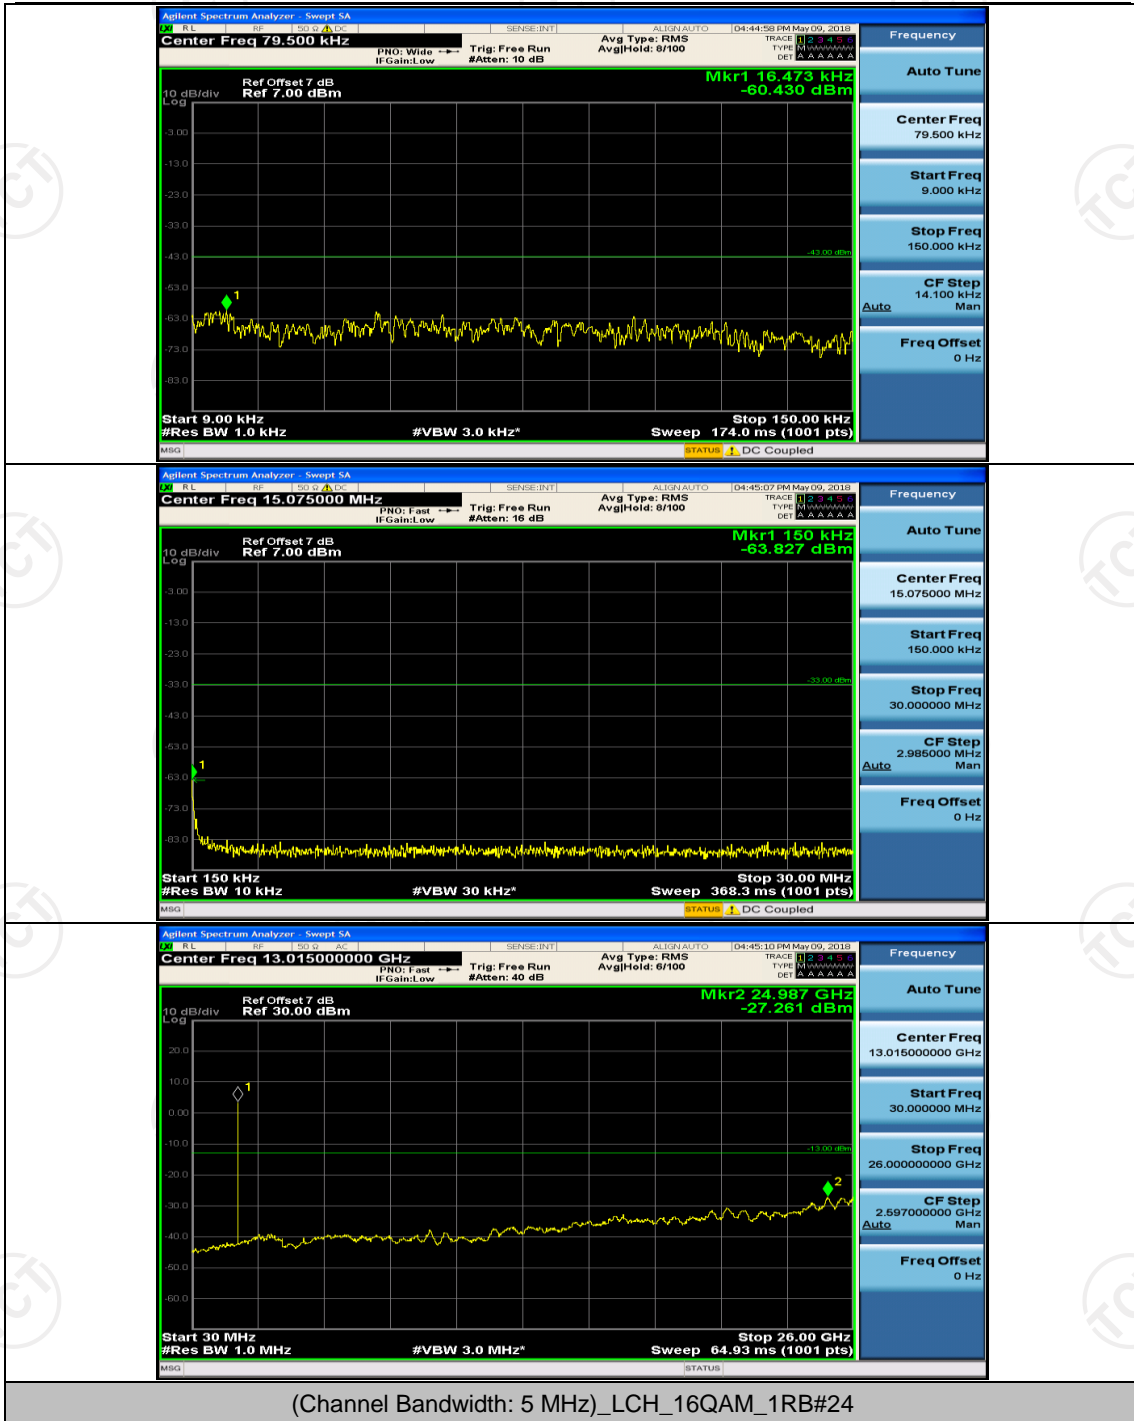

Channel Bandwidth: 3 MHz

(Channel Bandwidth: 3 MHz)_MCH_QPSK_1RB#0

(Channel Bandwidth: 3 MHz)_MCH_QPSK_1RB#7

Channel Bandwidth: 5 MHz

(Channel Bandwidth: 5 MHz)_MCH_16QAM_1RB#0

(Channel Bandwidth: 5 MHz)_MCH_16QAM_1RB#12