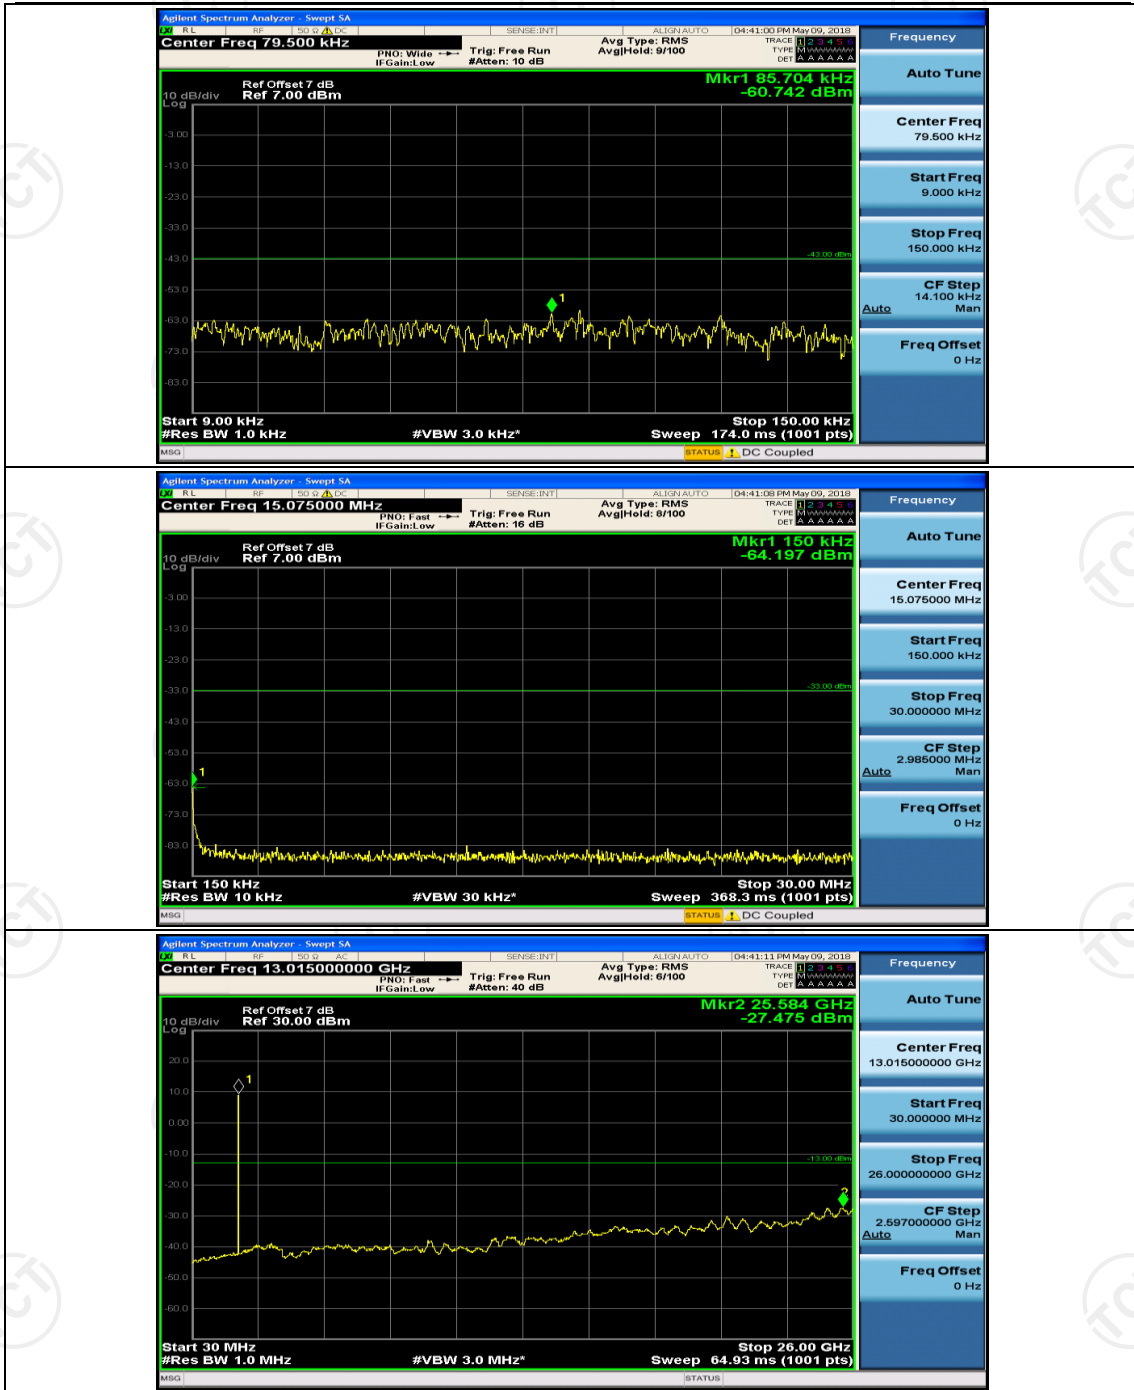

Channel Bandwidth: 3 MHz

(Channel Bandwidth: 3 MHz)_MCH_QPSK_1RB#0

(Channel Bandwidth: 3 MHz)_MCH_QPSK_1RB#7

Channel Bandwidth: 5 MHz

(Channel Bandwidth: 5 MHz)_MCH_16QAM_1RB#0

(Channel Bandwidth: 5 MHz)_MCH_16QAM_1RB#12