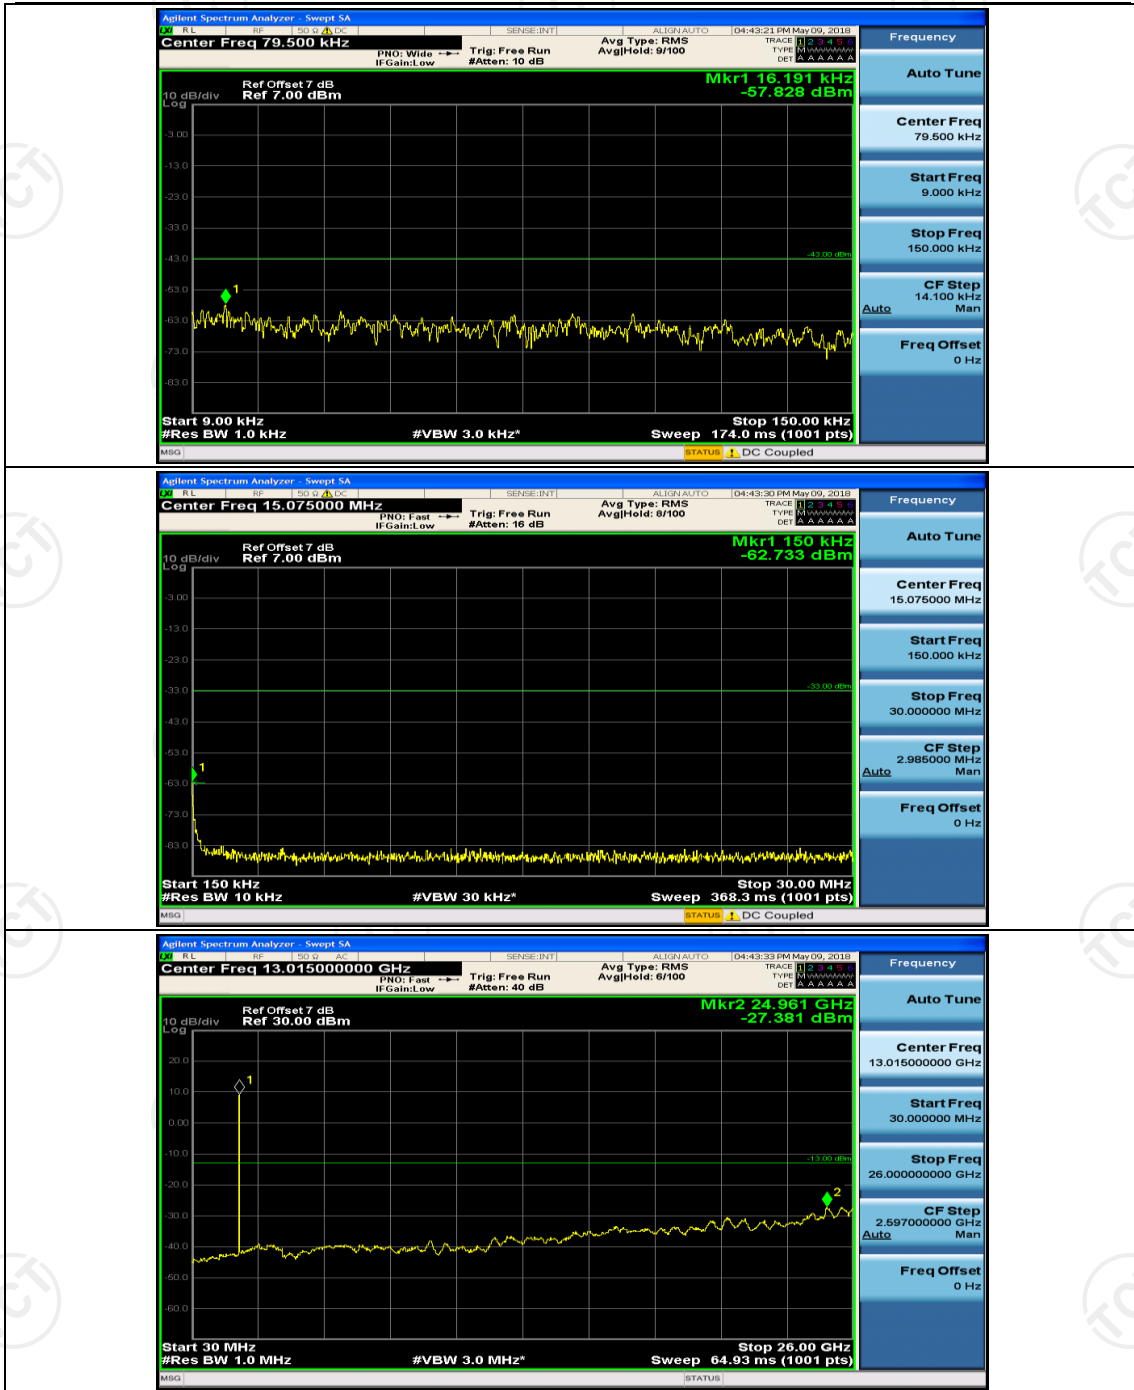

Channel Bandwidth: 3 MHz

(Channel Bandwidth: 3 MHz)_MCH_QPSK_1RB#0

(Channel Bandwidth: 3 MHz)_MCH_QPSK_1RB#7

Channel Bandwidth: 5 MHz

(Channel Bandwidth: 5 MHz)_MCH_16QAM_1RB#0

(Channel Bandwidth: 5 MHz)_MCH_16QAM_1RB#12