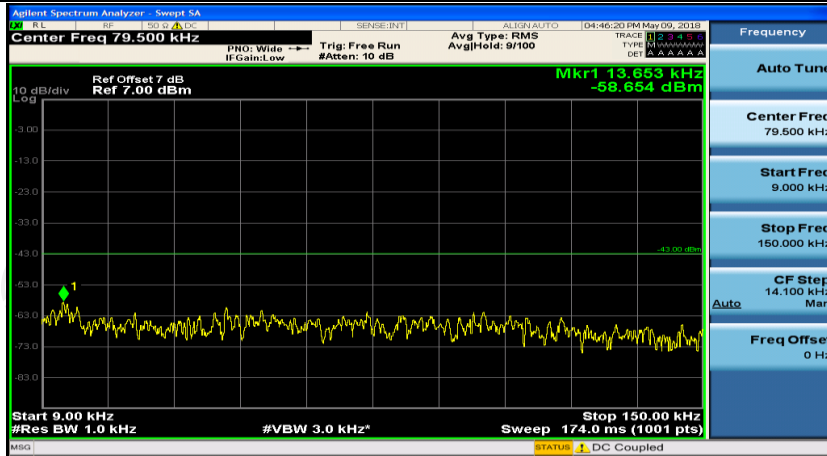

Channel Bandwidth: 3 MHz

(Channel Bandwidth: 3 MHz)_MCH_QPSK_1RB#0

(Channel Bandwidth: 3 MHz)_MCH_QPSK_1RB#7

Channel Bandwidth: 5 MHz

(Channel Bandwidth: 5 MHz)_MCH_16QAM_1RB#0

(Channel Bandwidth: 5 MHz)_MCH_16QAM_1RB#12