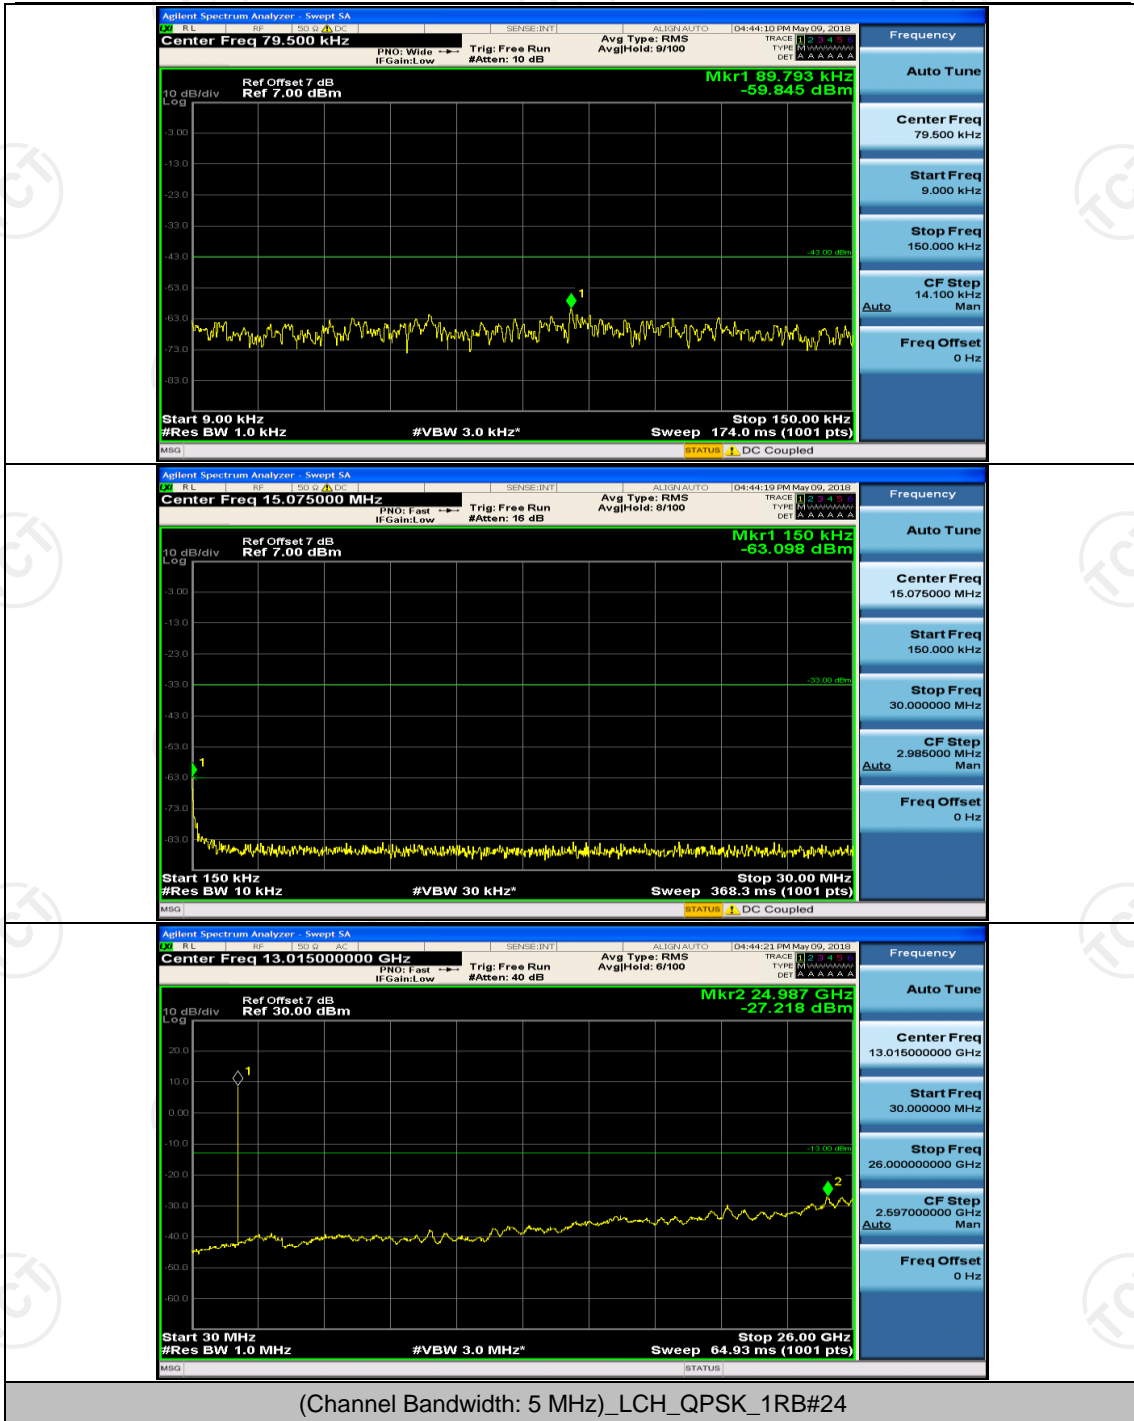

Channel Bandwidth: 3 MHz

(Channel Bandwidth: 3 MHz)_MCH_QPSK_1RB#0

(Channel Bandwidth: 3 MHz)_MCH_QPSK_1RB#7

Channel Bandwidth: 5 MHz

(Channel Bandwidth: 5 MHz)_MCH_16QAM_1RB#0

(Channel Bandwidth: 5 MHz)_MCH_16QAM_1RB#12