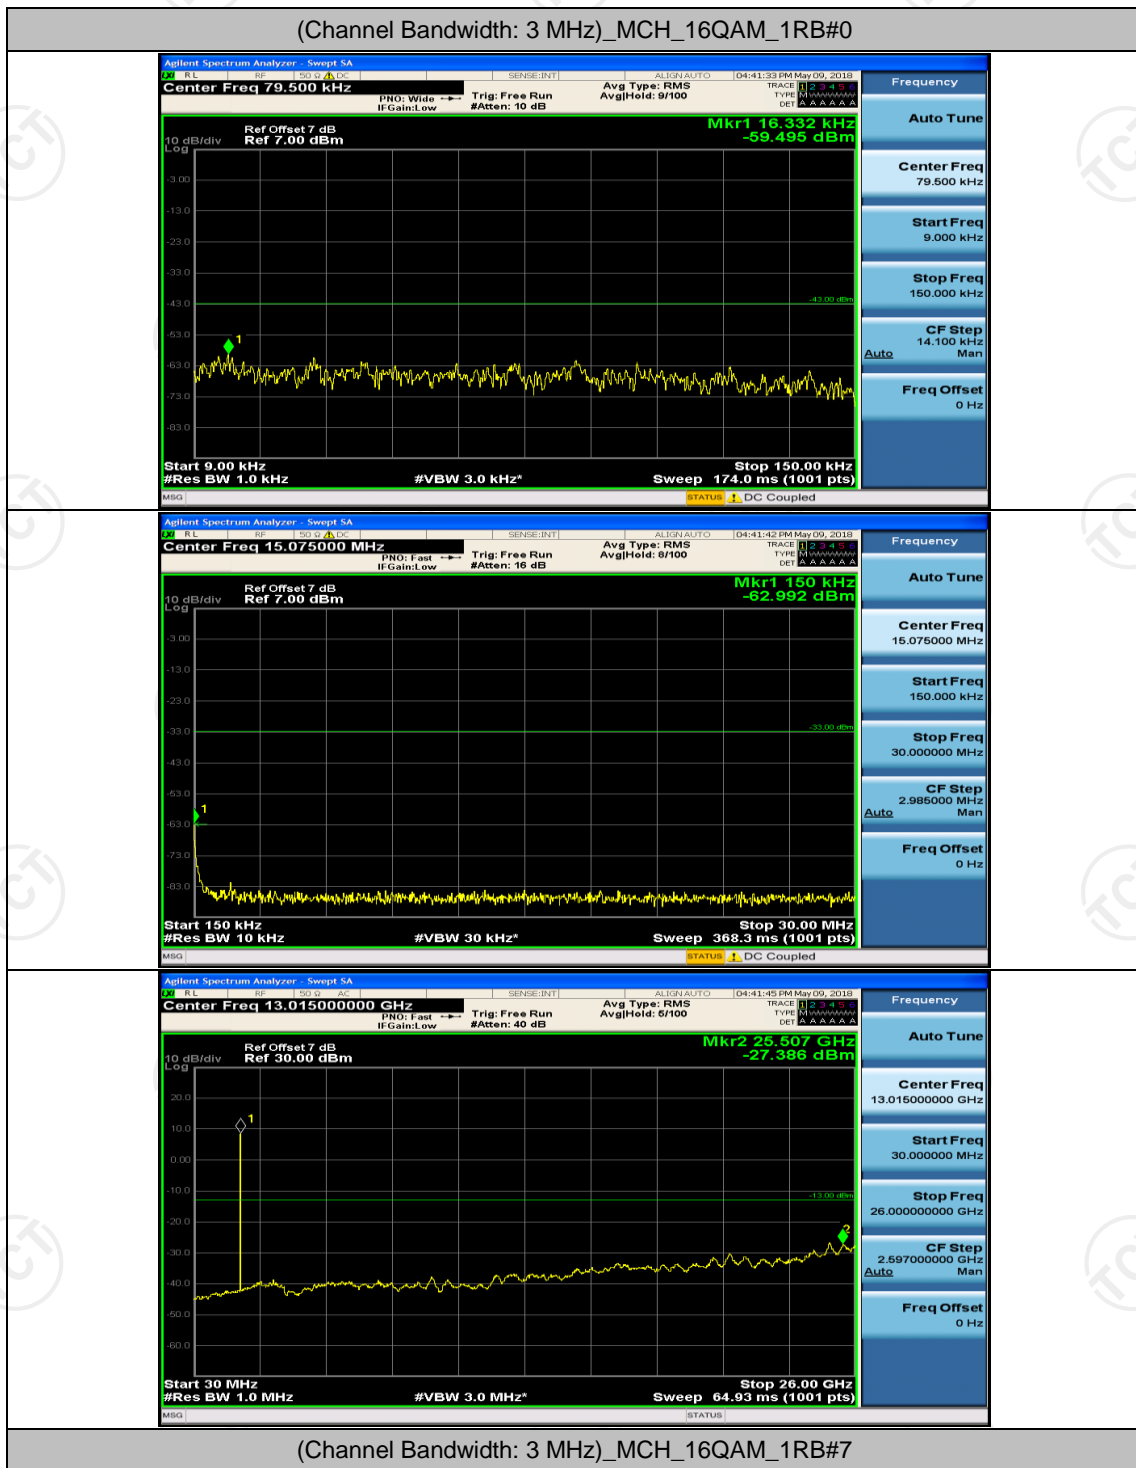

Channel Bandwidth: 3 MHz

(Channel Bandwidth: 3 MHz)_MCH_QPSK_1RB#0

(Channel Bandwidth: 3 MHz)_MCH_QPSK_1RB#7

Channel Bandwidth: 5 MHz

(Channel Bandwidth: 5 MHz)_MCH_16QAM_1RB#0

(Channel Bandwidth: 5 MHz)_MCH_16QAM_1RB#12