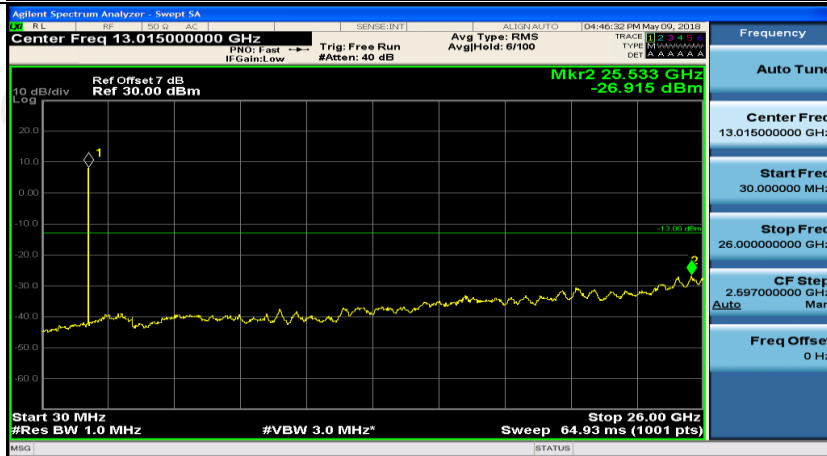

Channel Bandwidth: 3 MHz

(Channel Bandwidth: 3 MHz)_MCH_QPSK_1RB#0

(Channel Bandwidth: 3 MHz)_MCH_QPSK_1RB#7

Channel Bandwidth: 5 MHz

(Channel Bandwidth: 5 MHz)_MCH_16QAM_1RB#0

(Channel Bandwidth: 5 MHz)_MCH_16QAM_1RB#12