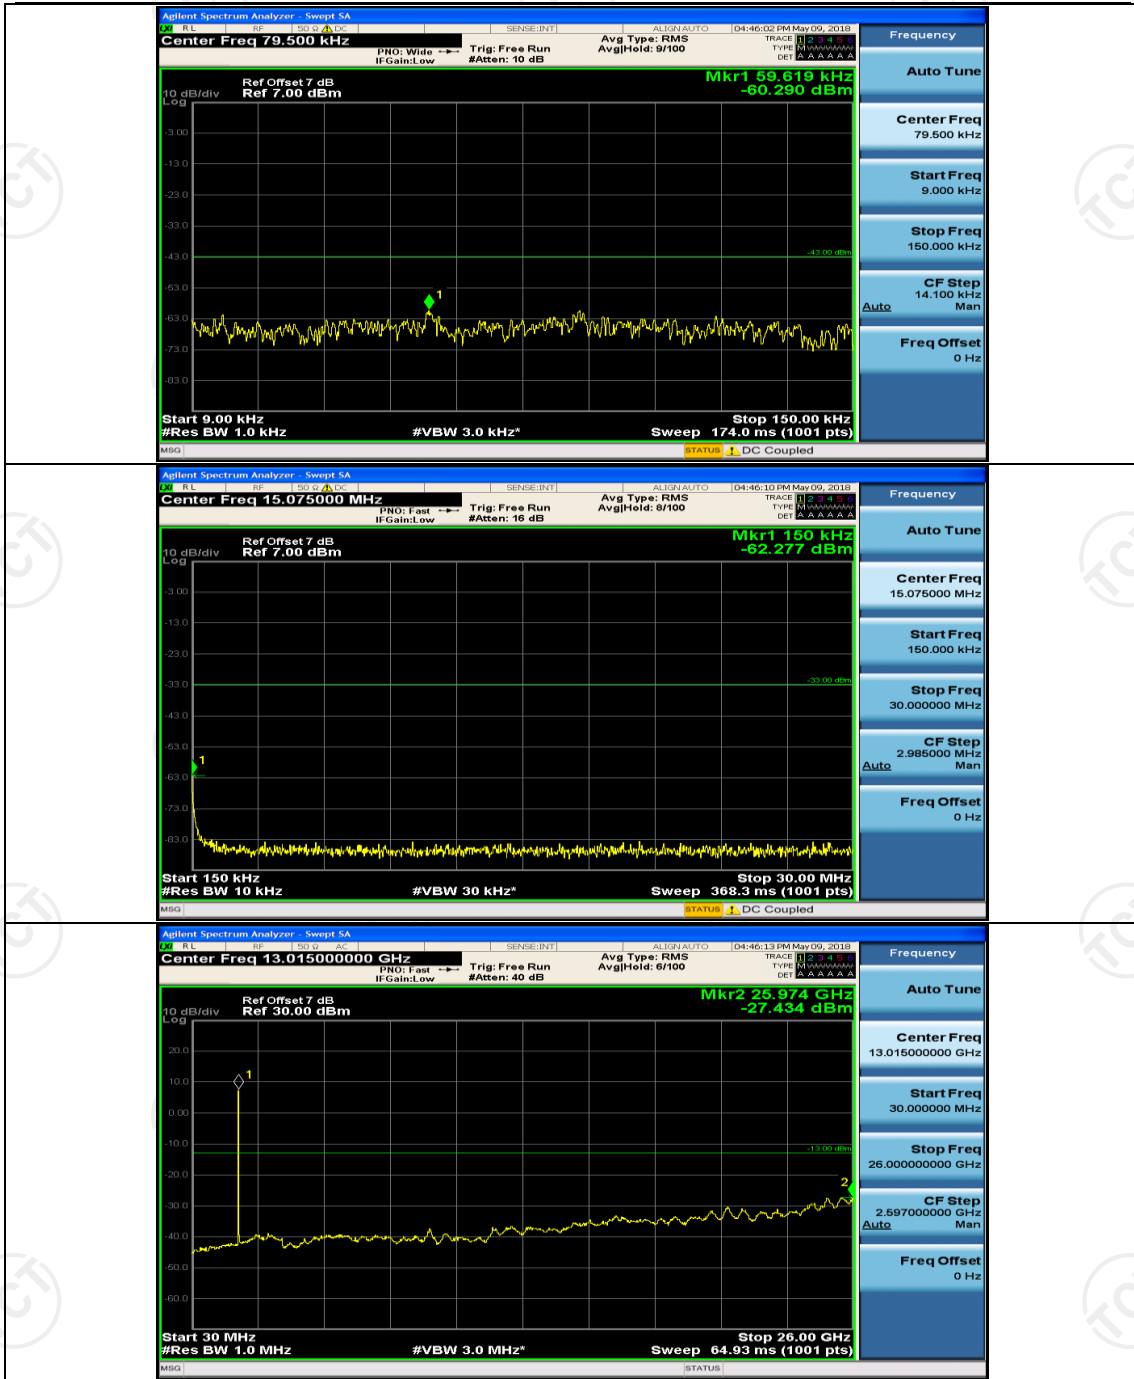

Channel Bandwidth: 3 MHz

(Channel Bandwidth: 3 MHz)_MCH_QPSK_1RB#0

(Channel Bandwidth: 3 MHz)_MCH_QPSK_1RB#7

Channel Bandwidth: 5 MHz

(Channel Bandwidth: 5 MHz)_MCH_16QAM_1RB#0

(Channel Bandwidth: 5 MHz)_MCH_16QAM_1RB#12