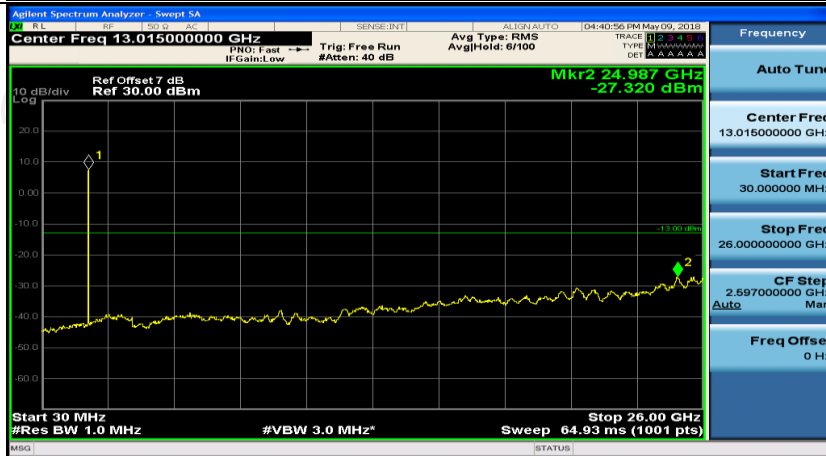

Channel Bandwidth: 3 MHz

(Channel Bandwidth: 3 MHz)_MCH_QPSK_1RB#0

(Channel Bandwidth: 3 MHz)_MCH_QPSK_1RB#7

Channel Bandwidth: 5 MHz

(Channel Bandwidth: 5 MHz)_MCH_16QAM_1RB#0

(Channel Bandwidth: 5 MHz)_MCH_16QAM_1RB#12