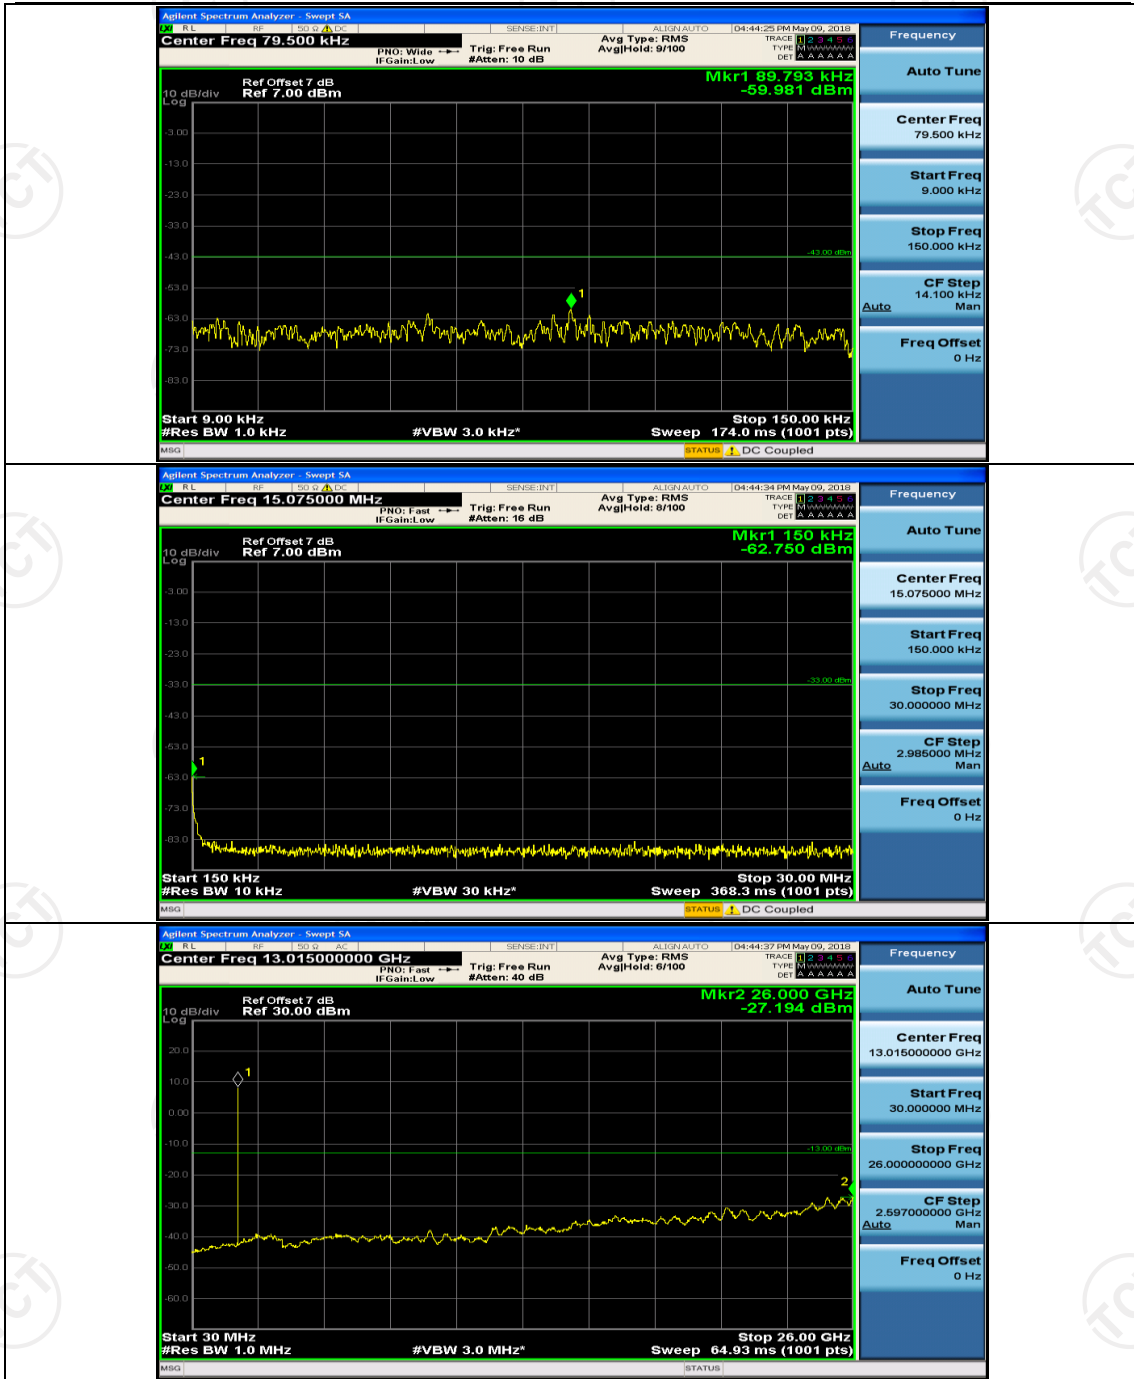

Channel Bandwidth: 3 MHz

(Channel Bandwidth: 3 MHz)_MCH_QPSK_1RB#0

(Channel Bandwidth: 3 MHz)_MCH_QPSK_1RB#7

Channel Bandwidth: 5 MHz

(Channel Bandwidth: 5 MHz)_MCH_16QAM_1RB#0

(Channel Bandwidth: 5 MHz)_MCH_16QAM_1RB#12