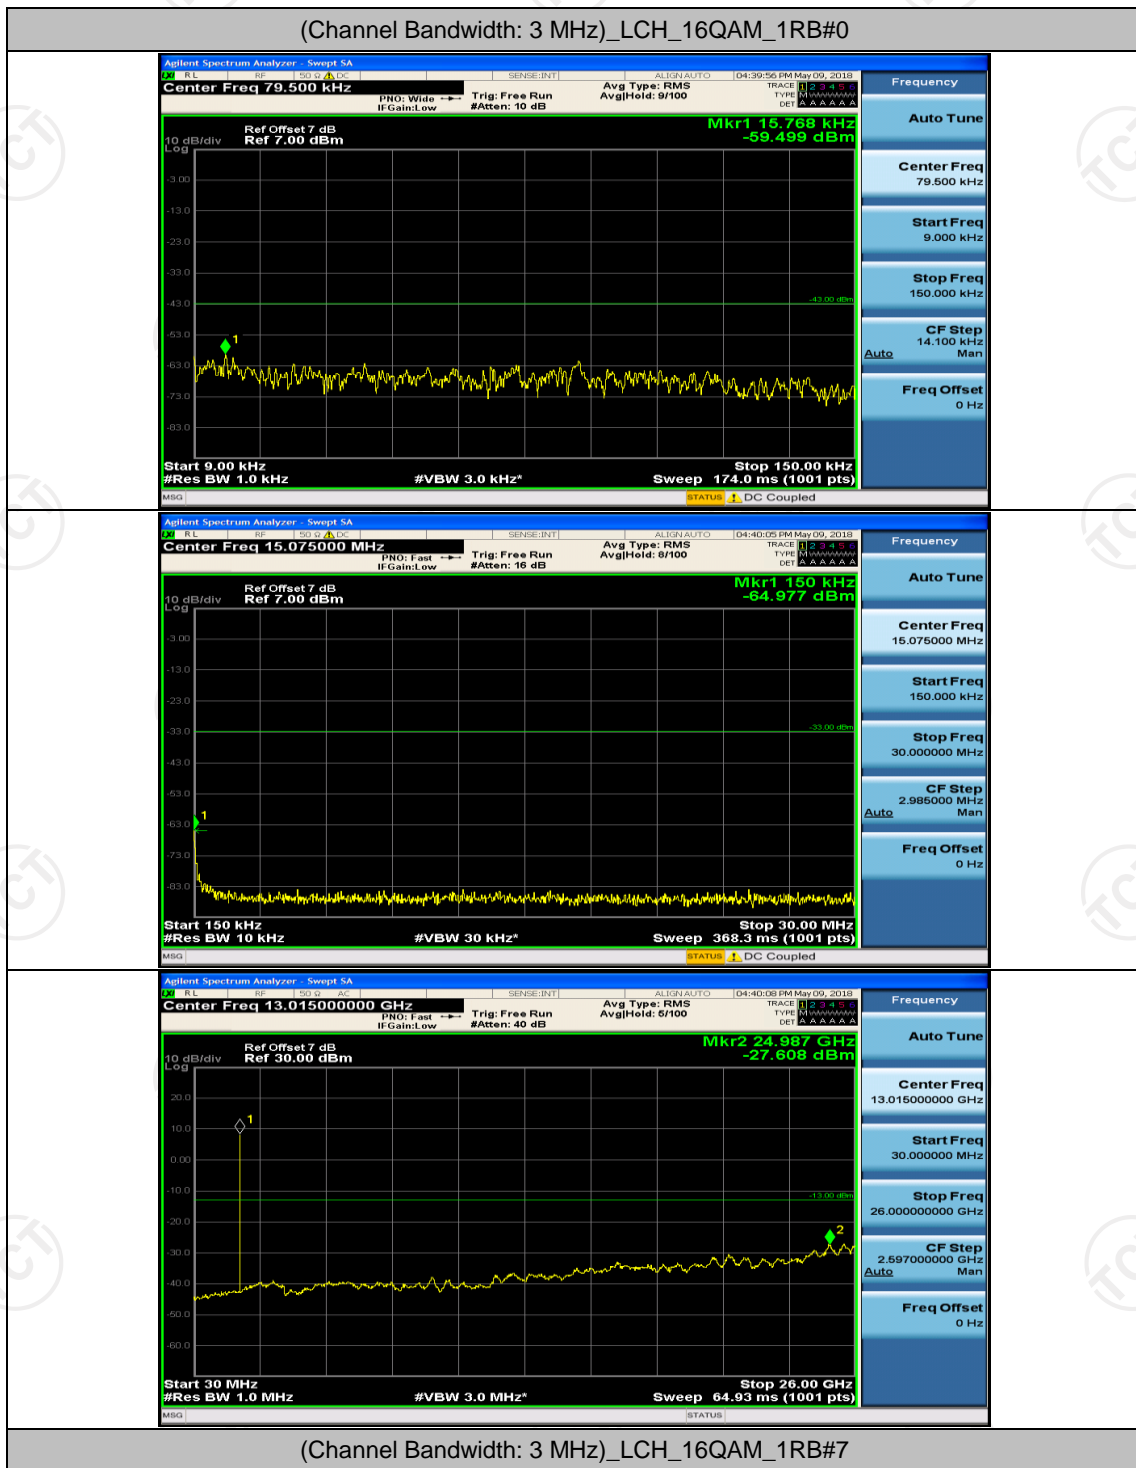

Channel Bandwidth: 3 MHz

(Channel Bandwidth: 3 MHz)_MCH_QPSK_1RB#0

(Channel Bandwidth: 3 MHz)_MCH_QPSK_1RB#7

Channel Bandwidth: 5 MHz

(Channel Bandwidth: 5 MHz)_MCH_16QAM_1RB#0

(Channel Bandwidth: 5 MHz)_MCH_16QAM_1RB#12