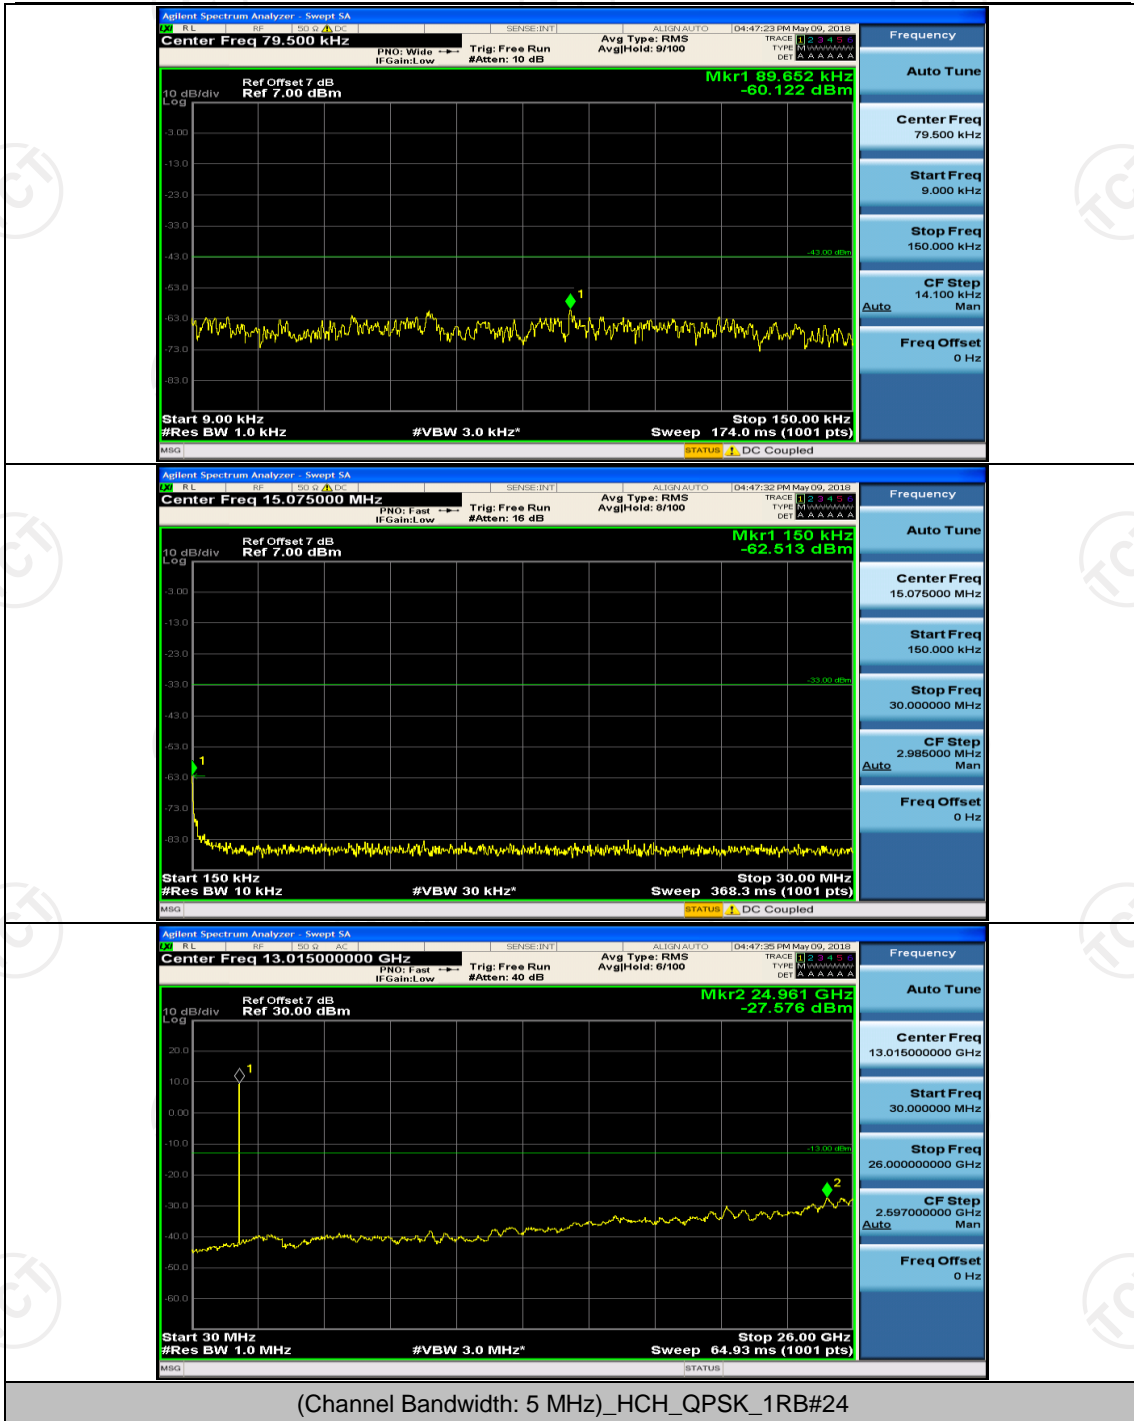

Channel Bandwidth: 3 MHz

(Channel Bandwidth: 3 MHz)_MCH_QPSK_1RB#0

(Channel Bandwidth: 3 MHz)_MCH_QPSK_1RB#7

Channel Bandwidth: 5 MHz

(Channel Bandwidth: 5 MHz)_MCH_16QAM_1RB#0

(Channel Bandwidth: 5 MHz)_MCH_16QAM_1RB#12