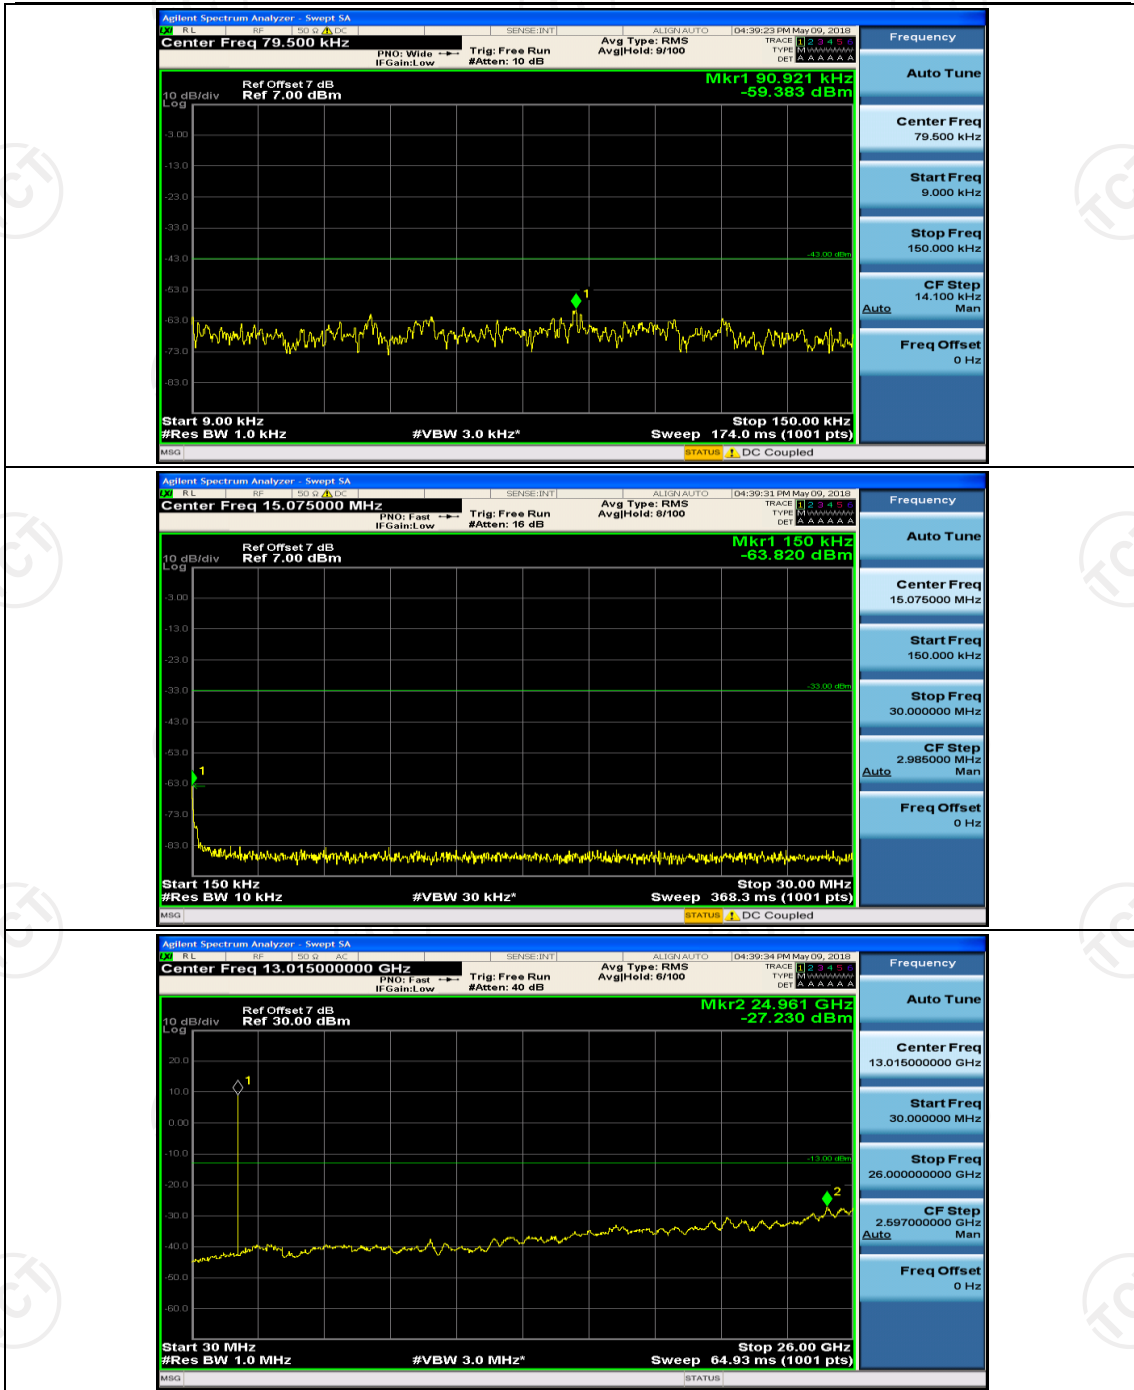

Channel Bandwidth: 3 MHz

(Channel Bandwidth: 3 MHz)_MCH_QPSK_1RB#0

(Channel Bandwidth: 3 MHz)_MCH_QPSK_1RB#7

Channel Bandwidth: 5 MHz

(Channel Bandwidth: 5 MHz)_MCH_16QAM_1RB#0

(Channel Bandwidth: 5 MHz)_MCH_16QAM_1RB#12