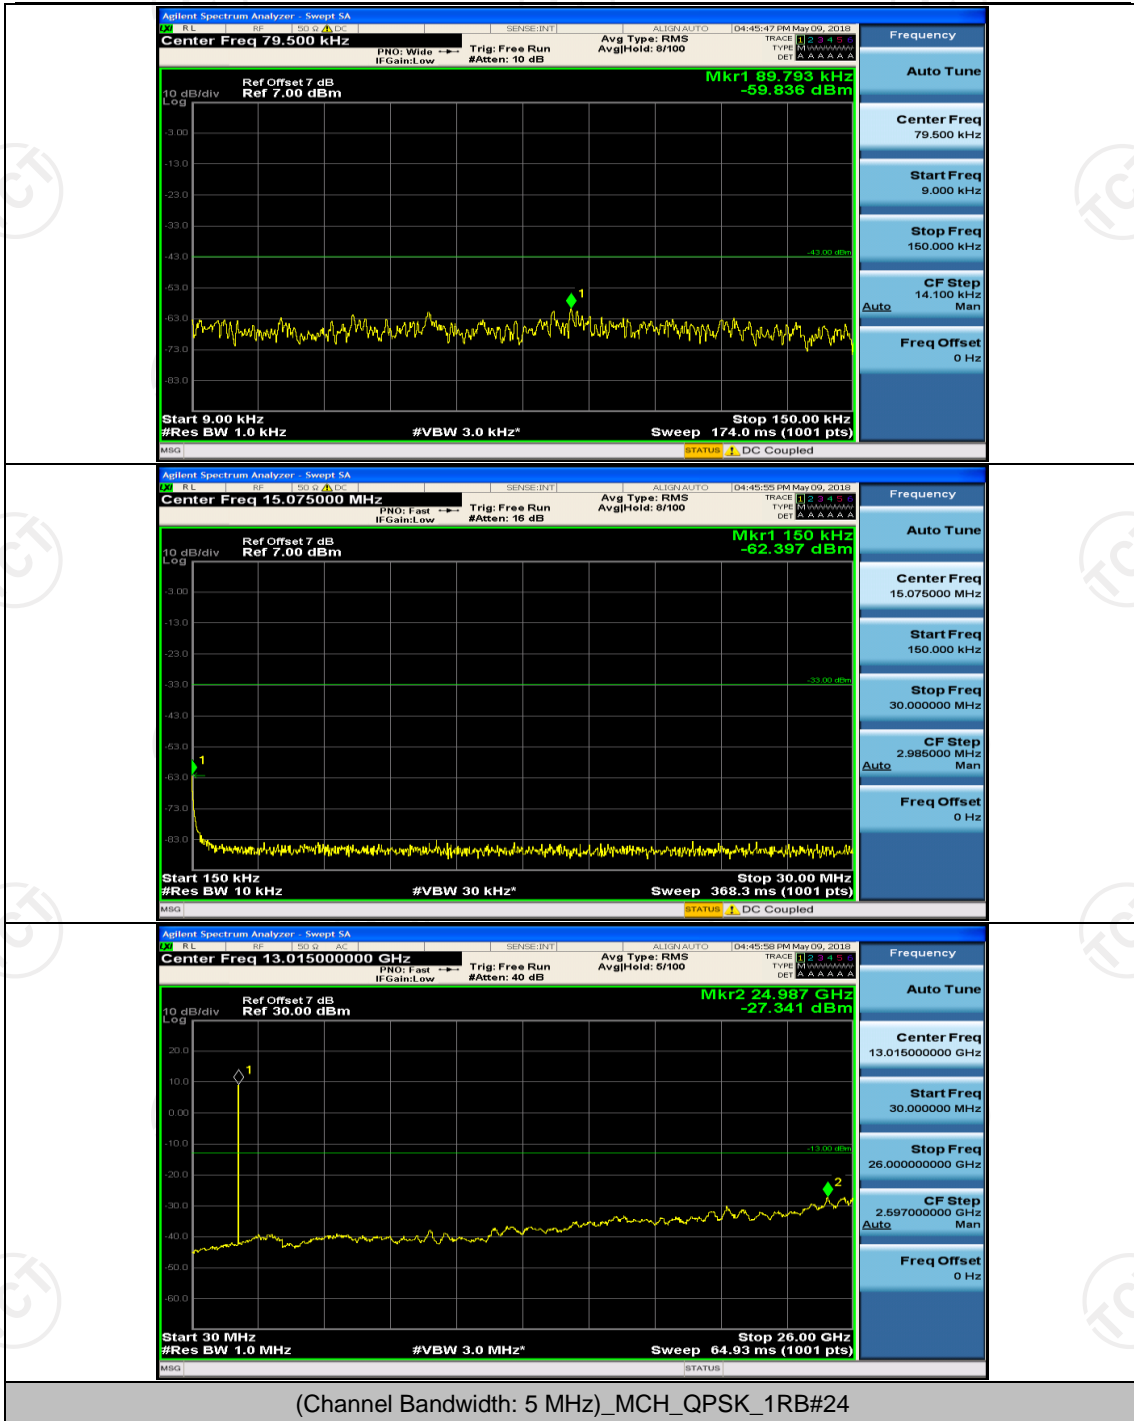

Channel Bandwidth: 3 MHz

(Channel Bandwidth: 3 MHz)_MCH_QPSK_1RB#0

(Channel Bandwidth: 3 MHz)_MCH_QPSK_1RB#7

Channel Bandwidth: 5 MHz

(Channel Bandwidth: 5 MHz)_MCH_16QAM_1RB#0

(Channel Bandwidth: 5 MHz)_MCH_16QAM_1RB#12