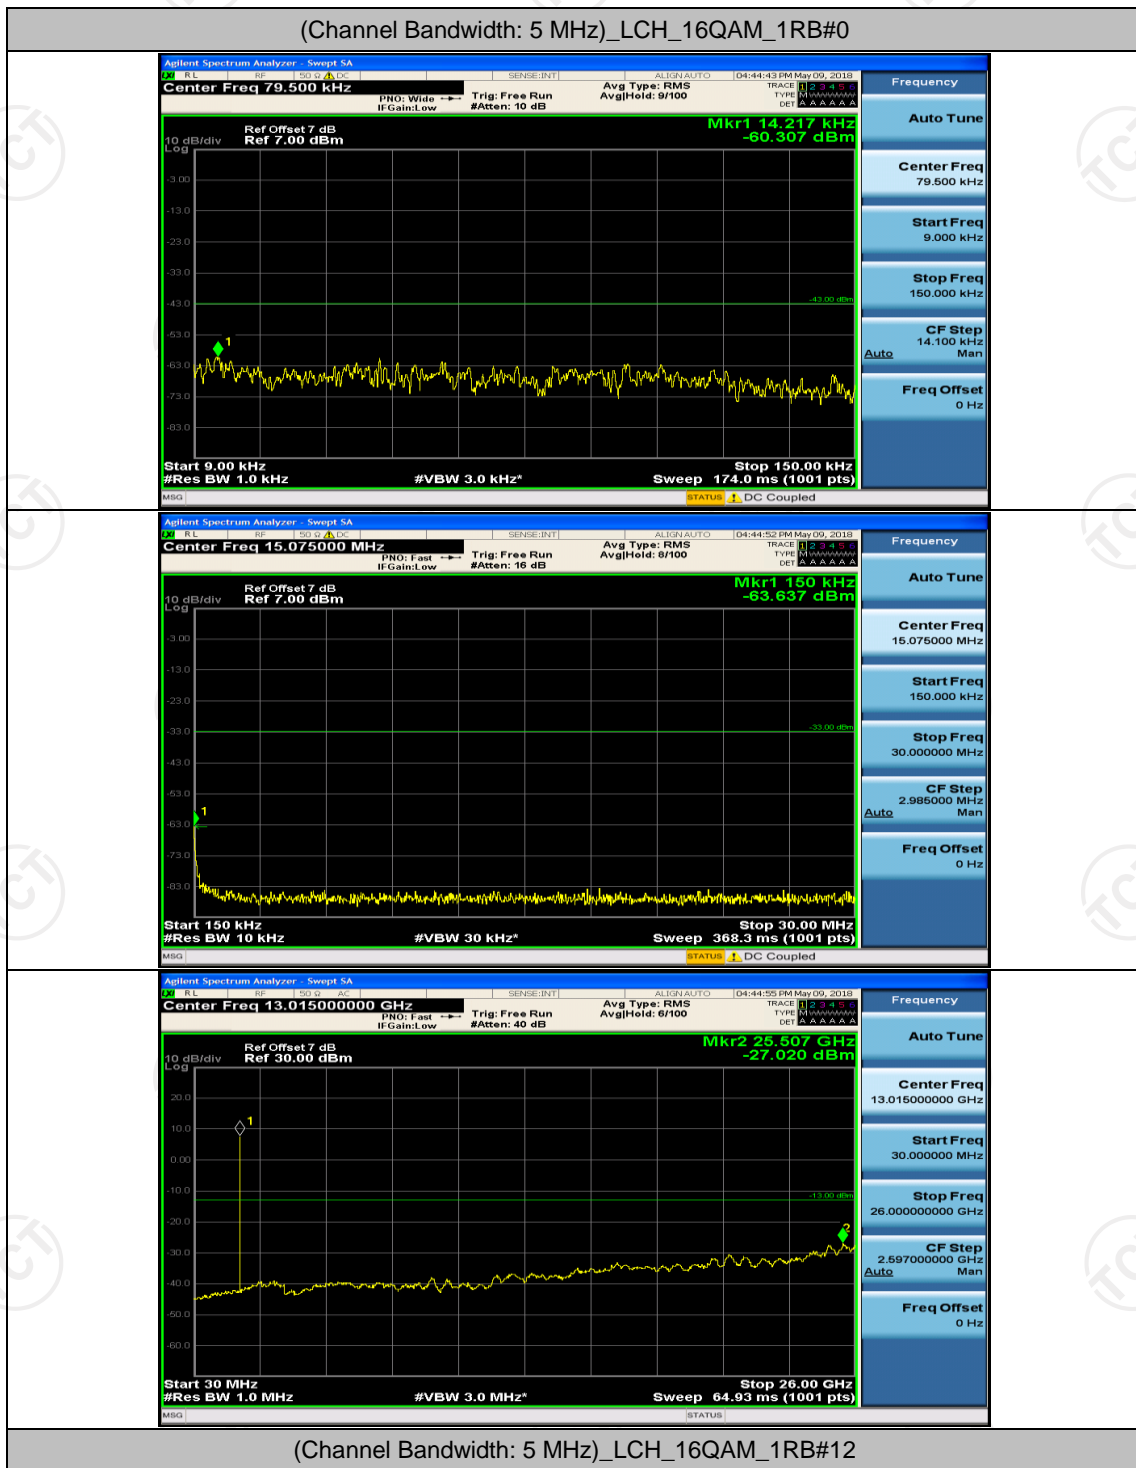

Channel Bandwidth: 3 MHz

(Channel Bandwidth: 3 MHz)_MCH_QPSK_1RB#0

(Channel Bandwidth: 3 MHz)_MCH_QPSK_1RB#7

Channel Bandwidth: 5 MHz

(Channel Bandwidth: 5 MHz)_MCH_16QAM_1RB#0

(Channel Bandwidth: 5 MHz)_MCH_16QAM_1RB#12