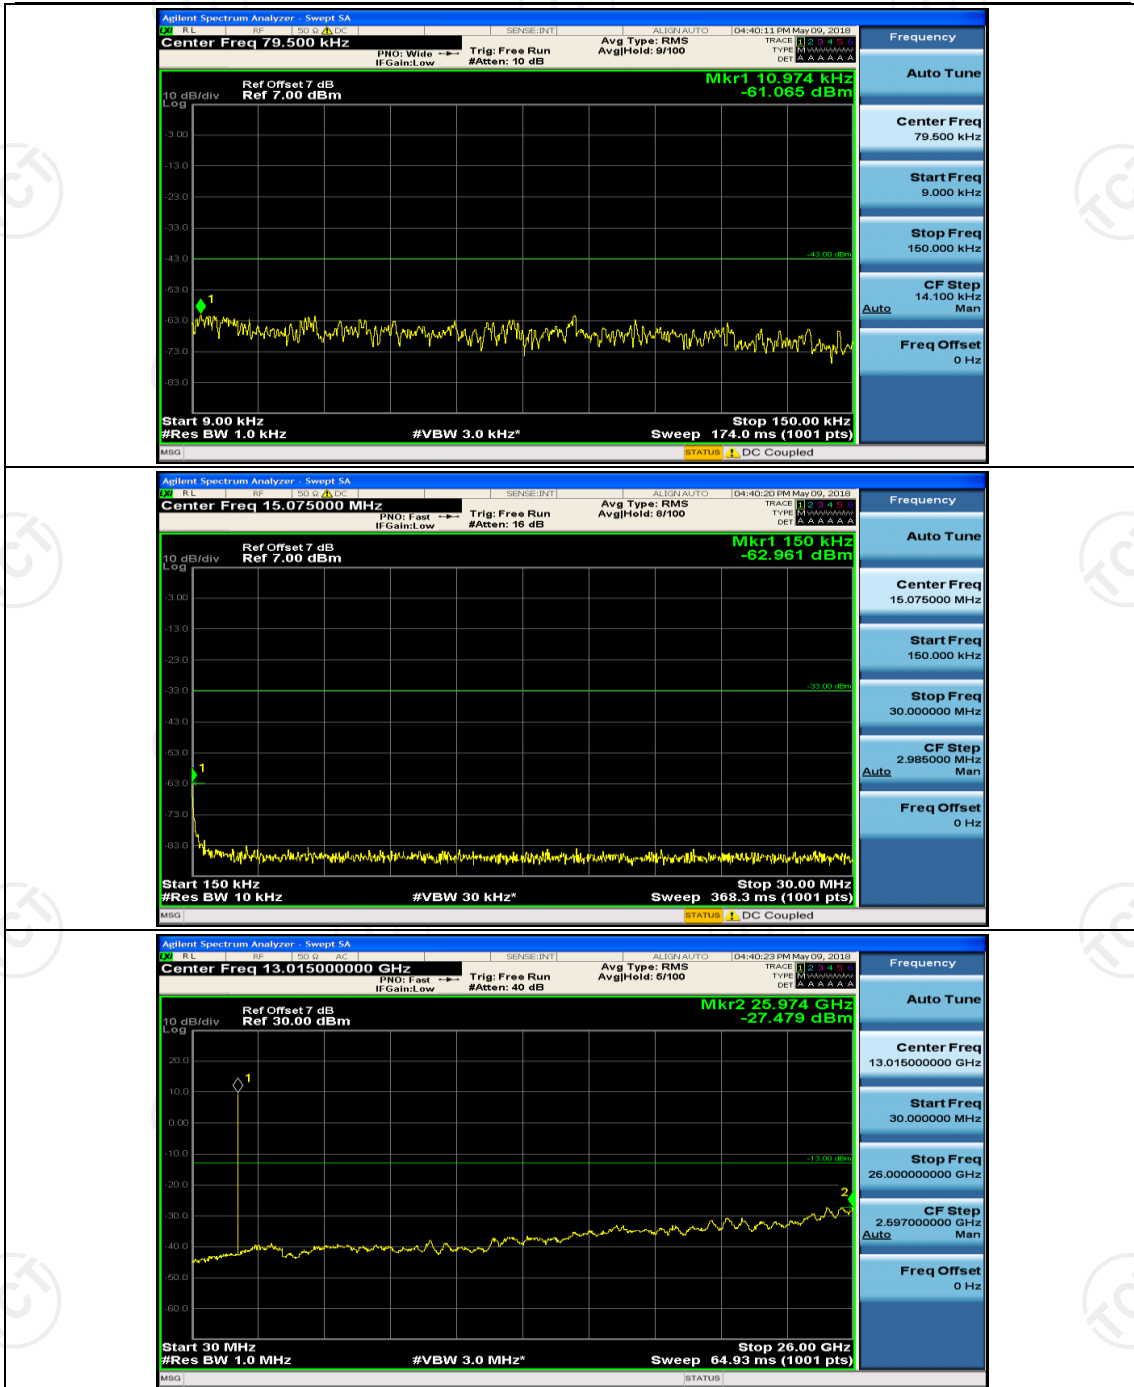

Channel Bandwidth: 3 MHz

(Channel Bandwidth: 3 MHz)_MCH_QPSK_1RB#0

(Channel Bandwidth: 3 MHz)_MCH_QPSK_1RB#7

Channel Bandwidth: 5 MHz

(Channel Bandwidth: 5 MHz)_MCH_16QAM_1RB#0

(Channel Bandwidth: 5 MHz)_MCH_16QAM_1RB#12