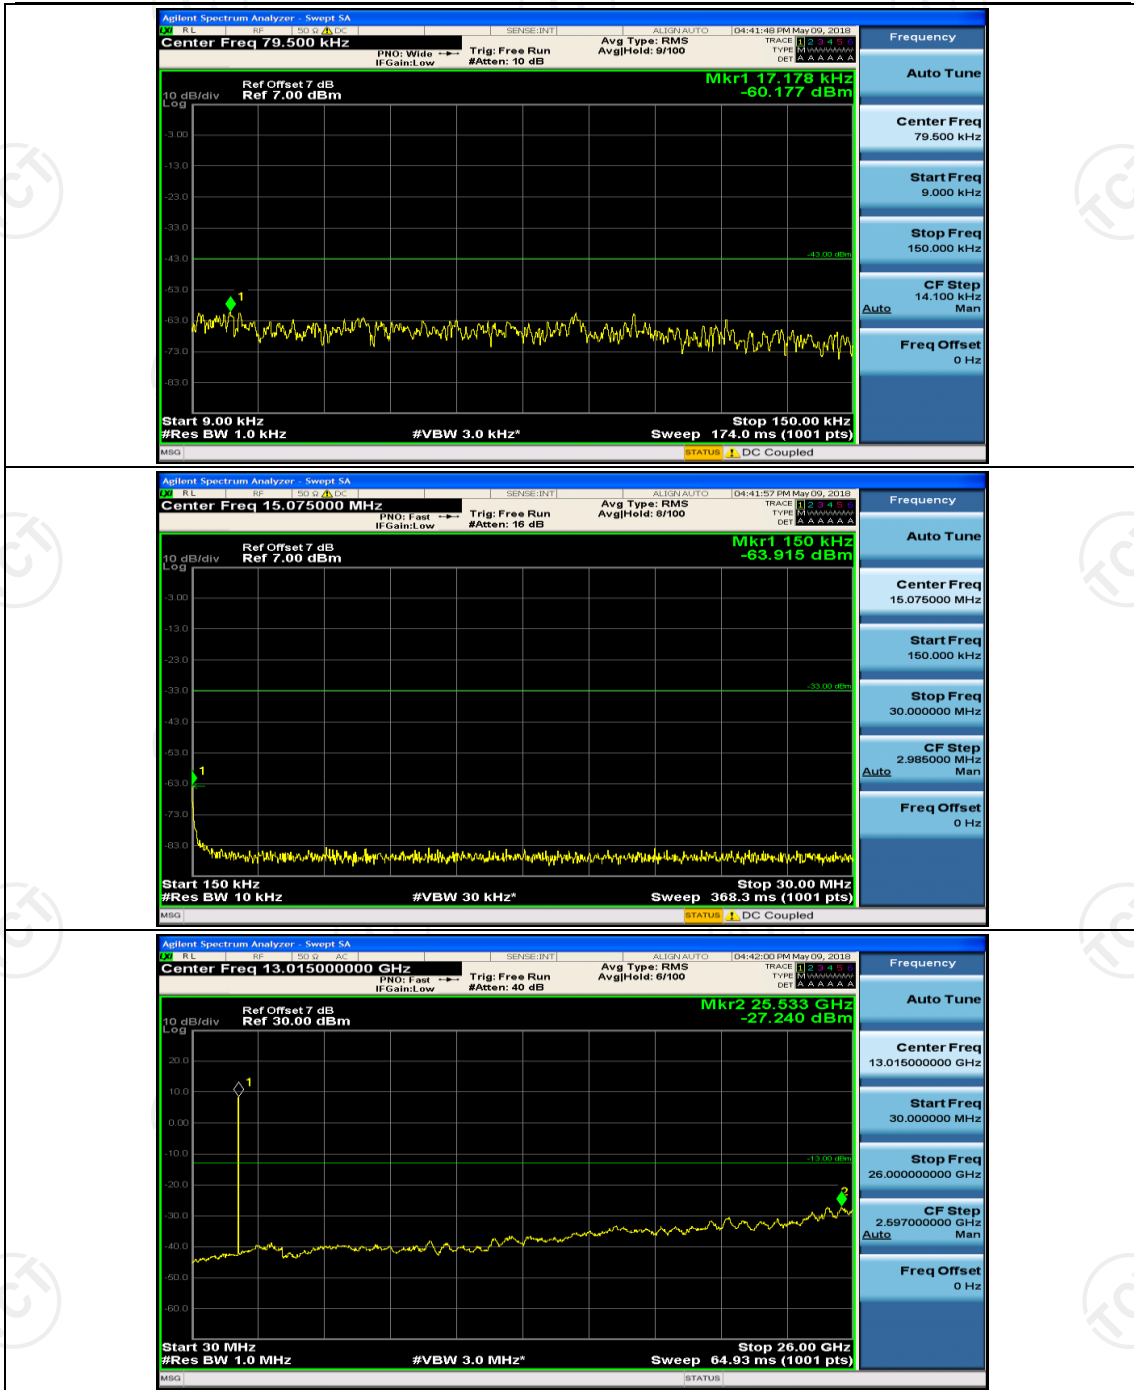

Channel Bandwidth: 3 MHz

(Channel Bandwidth: 3 MHz)_MCH_QPSK_1RB#0

(Channel Bandwidth: 3 MHz)_MCH_QPSK_1RB#7

Channel Bandwidth: 5 MHz

(Channel Bandwidth: 5 MHz)_MCH_16QAM_1RB#0

(Channel Bandwidth: 5 MHz)_MCH_16QAM_1RB#12