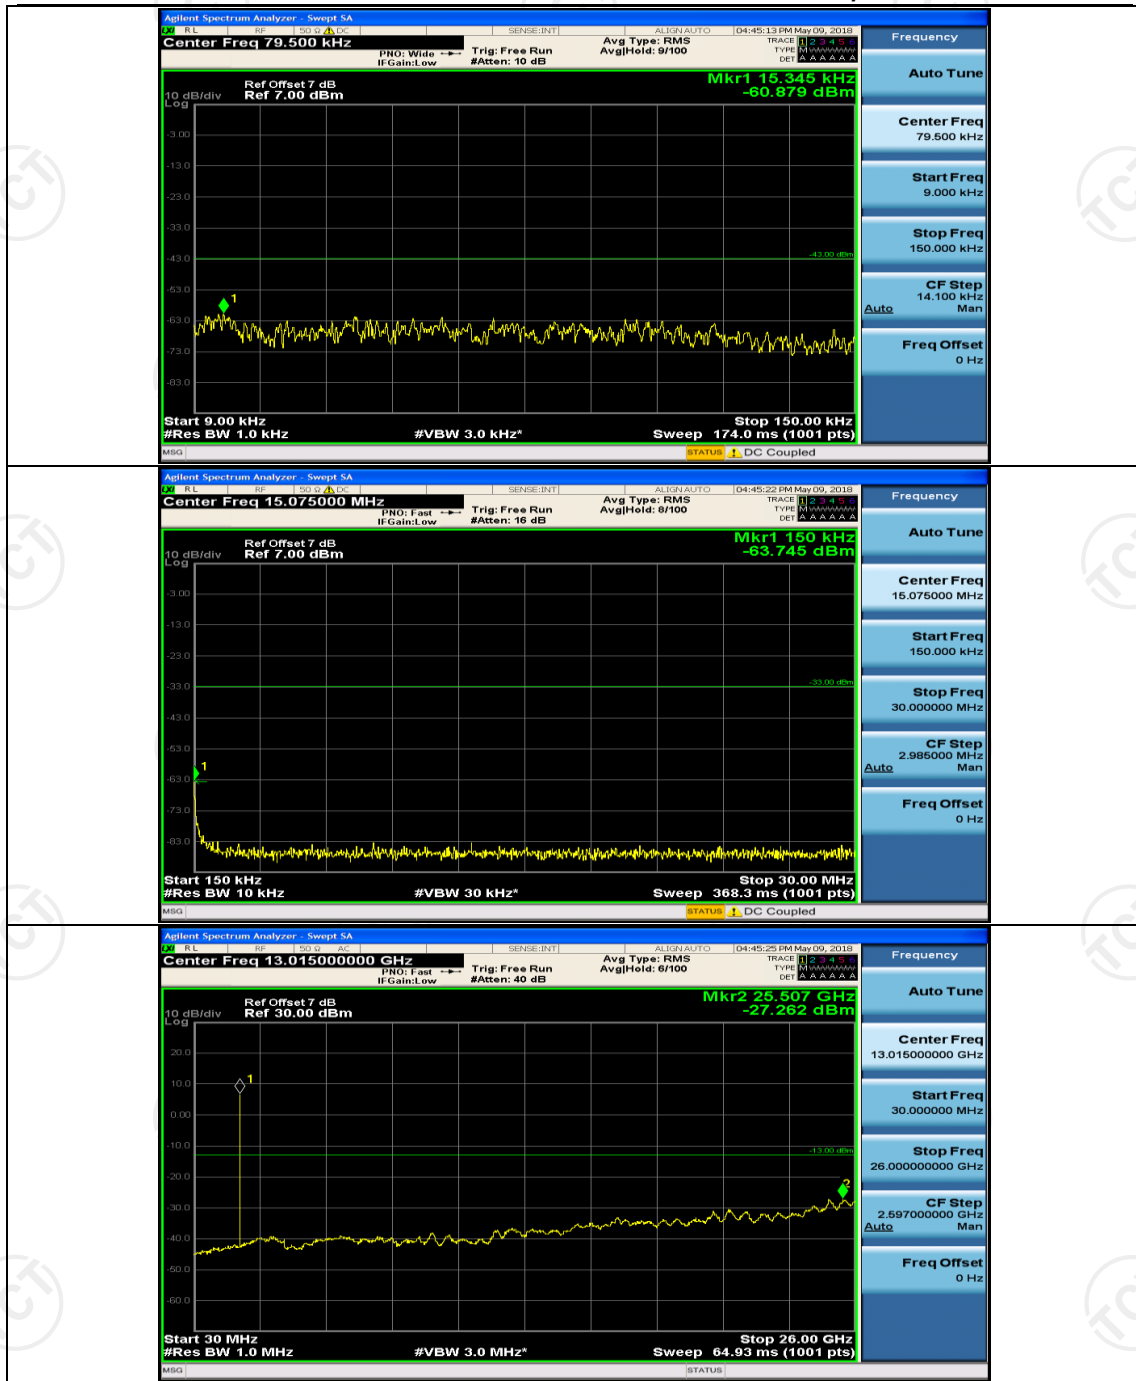

Channel Bandwidth: 3 MHz

(Channel Bandwidth: 3 MHz)_MCH_QPSK_1RB#0

(Channel Bandwidth: 3 MHz)_MCH_QPSK_1RB#7

Channel Bandwidth: 5 MHz

(Channel Bandwidth: 5 MHz)_MCH_16QAM_1RB#0

(Channel Bandwidth: 5 MHz)_MCH_16QAM_1RB#12