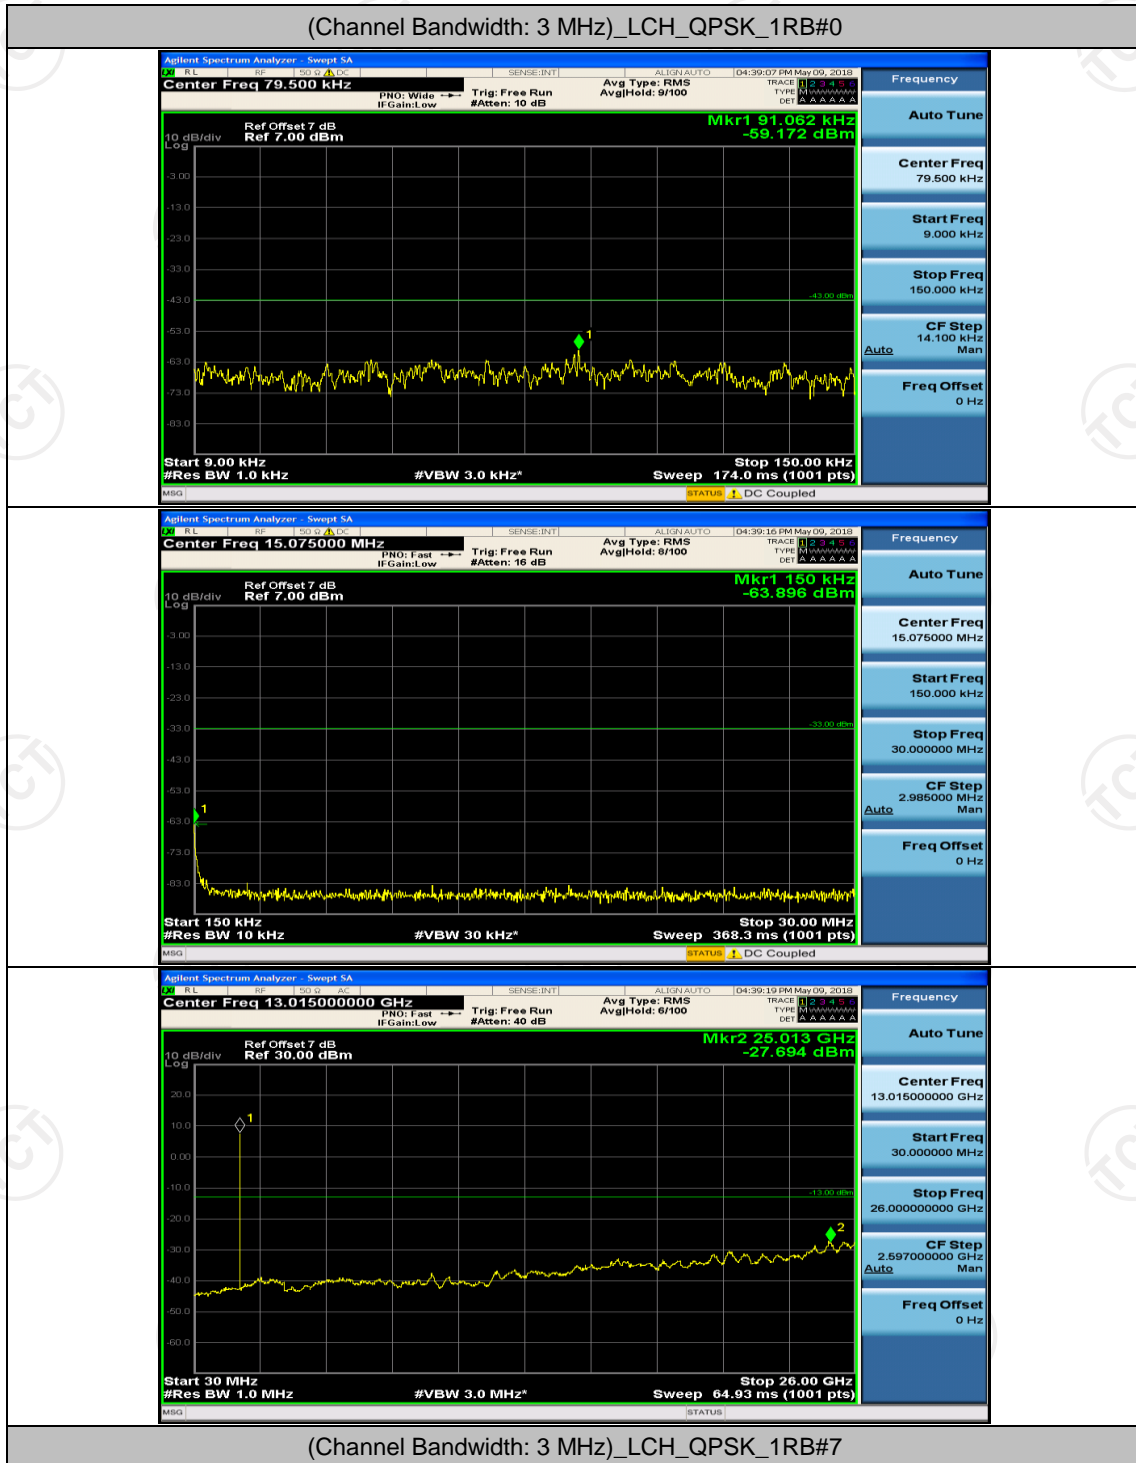

Channel Bandwidth: 3 MHz

(Channel Bandwidth: 3 MHz)_MCH_QPSK_1RB#0

(Channel Bandwidth: 3 MHz)_MCH_QPSK_1RB#7

Channel Bandwidth: 5 MHz

(Channel Bandwidth: 5 MHz)_MCH_16QAM_1RB#0

(Channel Bandwidth: 5 MHz)_MCH_16QAM_1RB#12