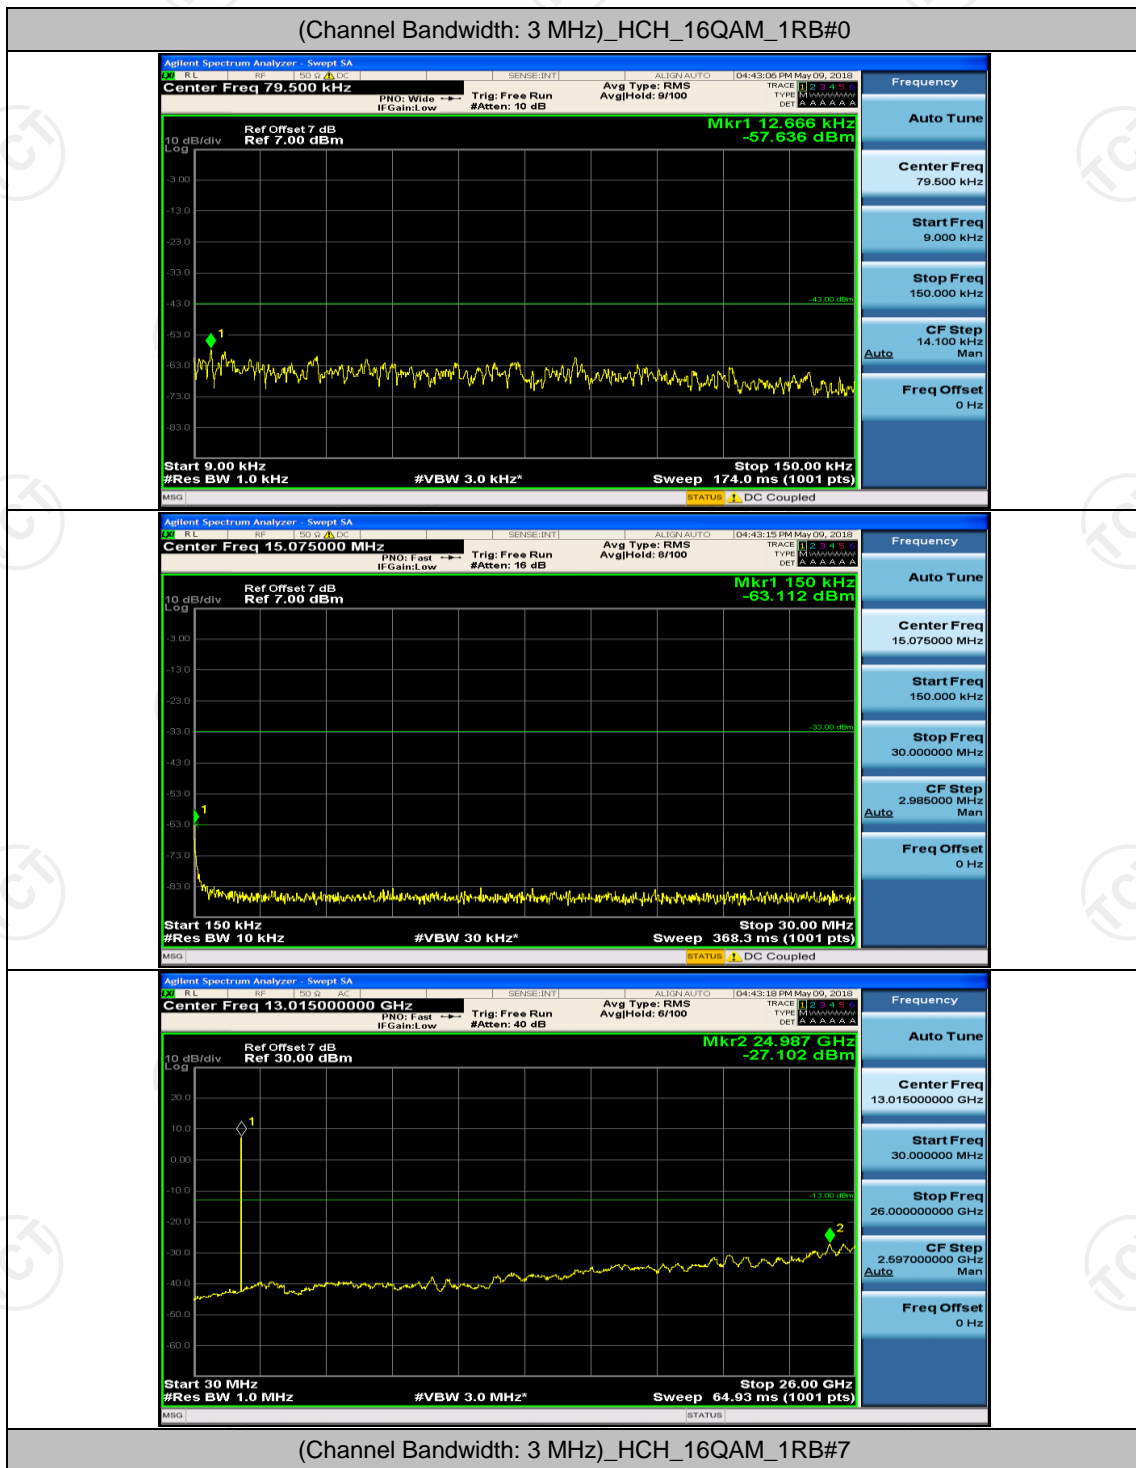

Channel Bandwidth: 3 MHz

(Channel Bandwidth: 3 MHz)_MCH_QPSK_1RB#0

(Channel Bandwidth: 3 MHz)_MCH_QPSK_1RB#7

Channel Bandwidth: 5 MHz

(Channel Bandwidth: 5 MHz)_MCH_16QAM_1RB#0

(Channel Bandwidth: 5 MHz)_MCH_16QAM_1RB#12