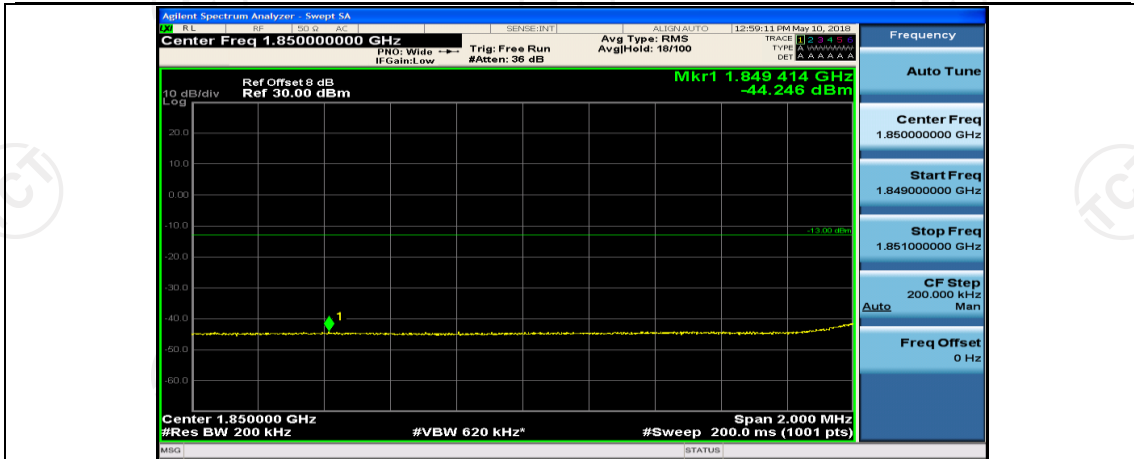

(Channel Bandwidth:20 MHz)_LCH_16QAM_50RB#50

(Channel Bandwidth:20 MHz)_LCH_16QAM_100RB#0