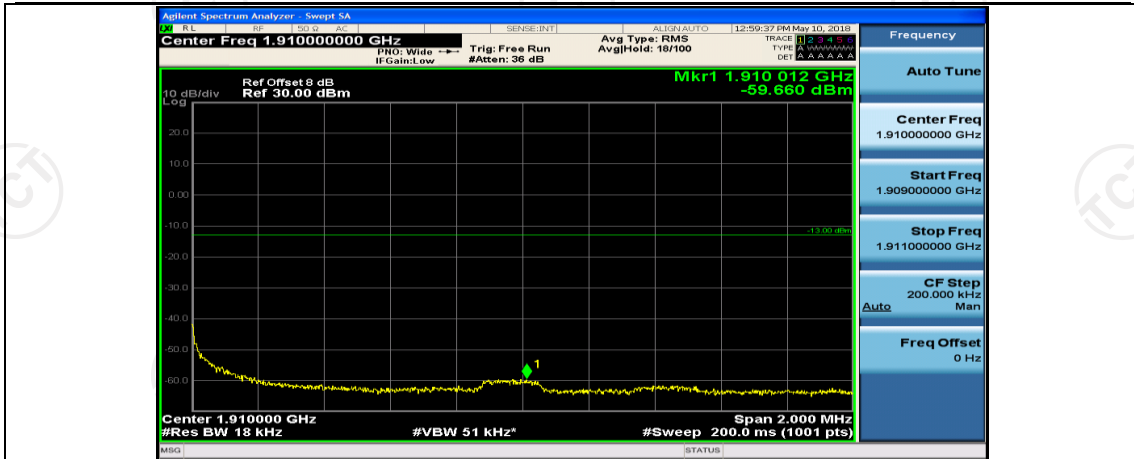

(Channel Bandwidth:20 MHz)_LCH_QPSK_50RB#0

(Channel Bandwidth:20 MHz)_LCH_QPSK_50RB#25

(Channel Bandwidth:20 MHz)_LCH_QPSK_50RB#0

(Channel Bandwidth:20 MHz)_LCH_QPSK_100RB#0

(Channel Bandwidth:20 MHz)_HCH_QPSK_1RB#0