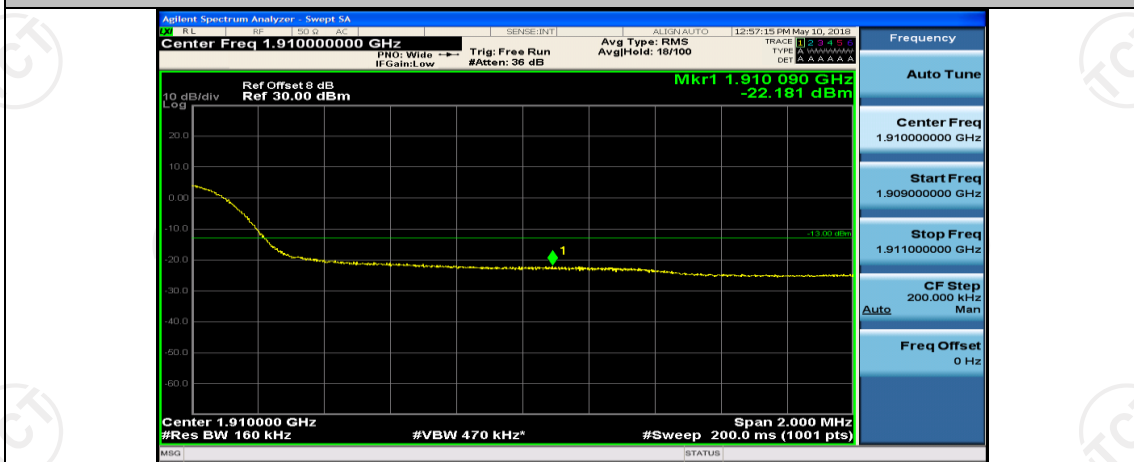

Channel Bandwidth: 15 MHz

(Channel Bandwidth: 15 MHz)_LCH_QPSK_1RB#74

(Channel Bandwidth:15 MHz)_LCH_QPSK_37RB#0

(Channel Bandwidth:15 MHz)_LCH_QPSK_37RB#18

(Channel Bandwidth:15 MHz)_LCH_QPSK_37RB#38

(Channel Bandwidth:15 MHz)_LCH_QPSK_75RB#0

(Channel Bandwidth:15 MHz)_HCH_QPSK_1RB#0

(Channel Bandwidth:15 MHz)_HCH_QPSK_1RB#37

(Channel Bandwidth:15 MHz)_HCH_QPSK_1RB#74

(Channel Bandwidth:15 MHz)_HCH_QPSK_37RB#0

(Channel Bandwidth:15 MHz)_HCH_QPSK_37RB#18

(Channel Bandwidth:15 MHz)_LCH_16QAM_1RB#37

(Channel Bandwidth:15 MHz)_LCH_16QAM_1RB#74

(Channel Bandwidth:15 MHz)_LCH_16QAM_37RB#0

(Channel Bandwidth:15 MHz)_LCH_16QAM_37RB#18

(Channel Bandwidth:15 MHz)_LCH_16QAM_37RB#38