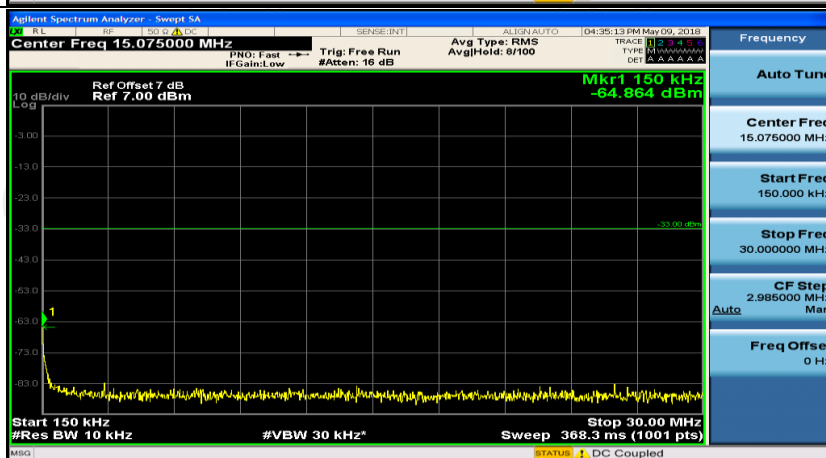

(Channel Bandwidth: 1.4 MHz)_LCH_16QAM_1RB#0

(Channel Bandwidth: 1.4 MHz)_LCH_16QAM_1RB#3