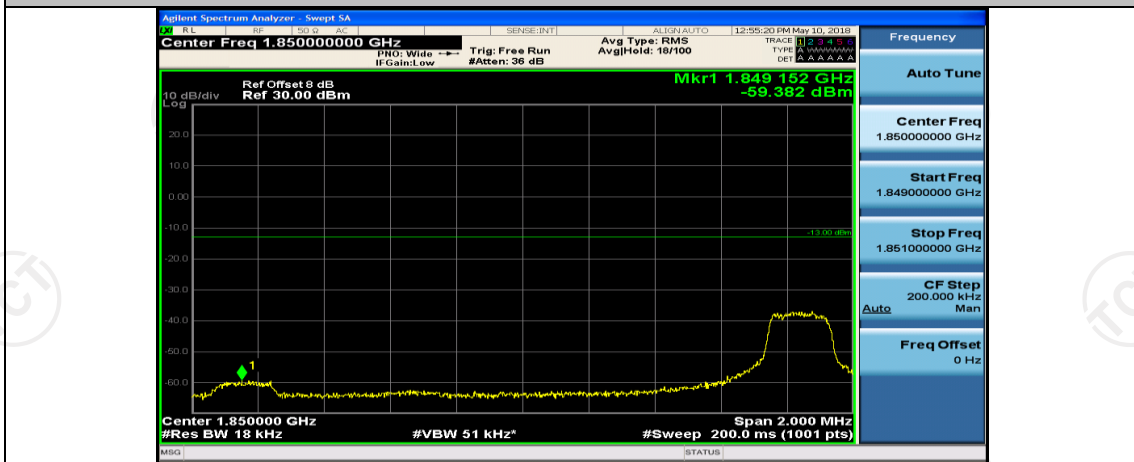

Channel Bandwidth: 15 MHz

(Channel Bandwidth: 15 MHz)_LCH_QPSK_1RB#74

(Channel Bandwidth:15 MHz)_LCH_QPSK_37RB#0

(Channel Bandwidth:15 MHz)_LCH_QPSK_37RB#18

(Channel Bandwidth:15 MHz)_LCH_QPSK_37RB#38

(Channel Bandwidth:15 MHz)_LCH_QPSK_75RB#0

(Channel Bandwidth:15 MHz)_HCH_QPSK_1RB#0

(Channel Bandwidth:15 MHz)_HCH_QPSK_1RB#37

(Channel Bandwidth:15 MHz)_HCH_QPSK_1RB#74

(Channel Bandwidth:15 MHz)_HCH_QPSK_37RB#0

(Channel Bandwidth:15 MHz)_HCH_QPSK_37RB#18

(Channel Bandwidth:15 MHz)_LCH_16QAM_1RB#37

(Channel Bandwidth:15 MHz)_LCH_16QAM_1RB#74

(Channel Bandwidth:15 MHz)_LCH_16QAM_37RB#0

(Channel Bandwidth:15 MHz)_LCH_16QAM_37RB#18

(Channel Bandwidth:15 MHz)_LCH_16QAM_37RB#38