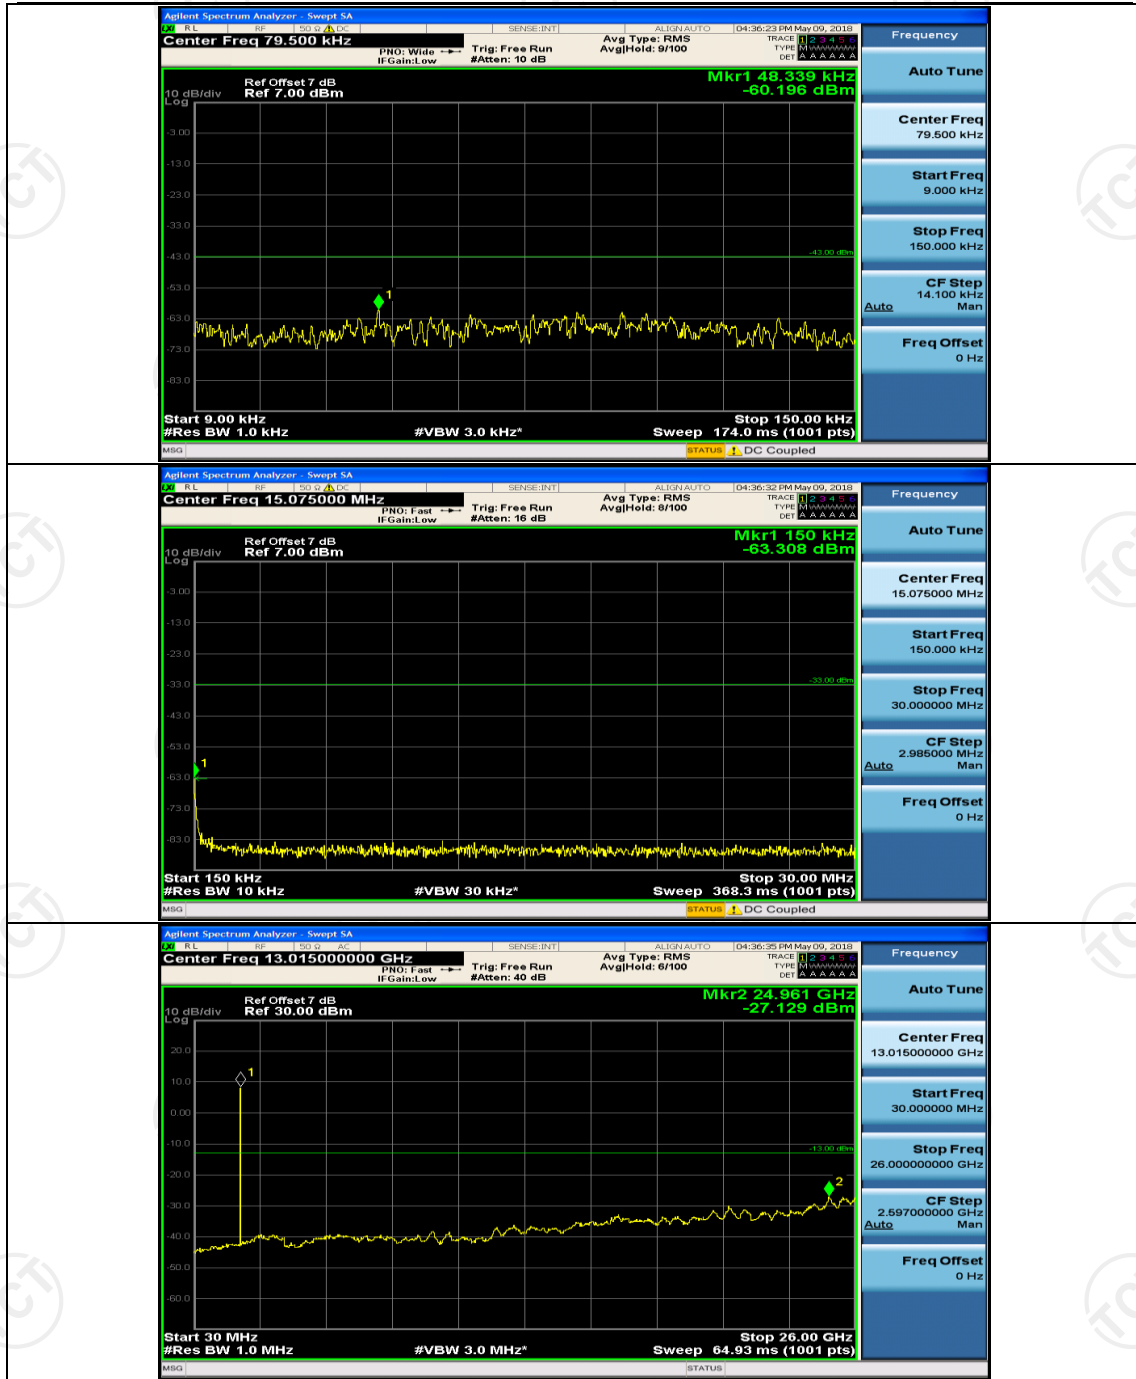

Appendix E: Conducted Spurious Emission

Test Graphs

Channel Bandwidth: 1.4 MHz

(Channel Bandwidth: 1.4 MHz)_MCH_QPSK_1RB#0

(Channel Bandwidth: 1.4 MHz)_MCH_QPSK_1RB#0

(Channel Bandwidth: 1.4 MHz)_HCH_QPSK_1RB#0