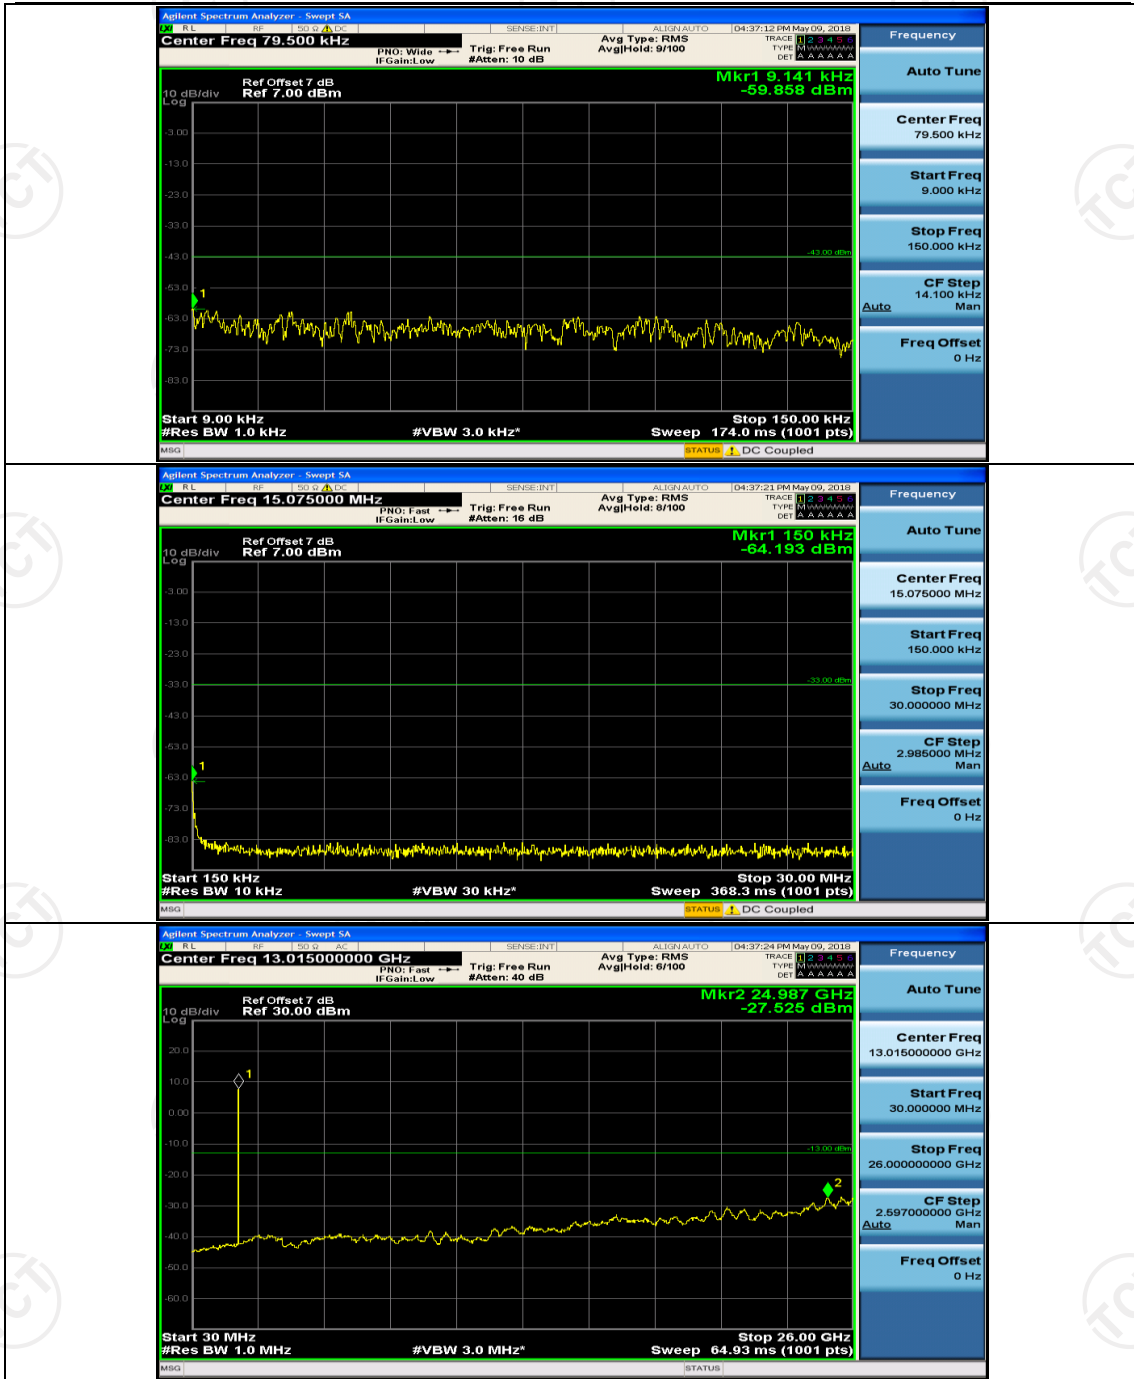

Appendix E: Conducted Spurious Emission

Test Graphs

Channel Bandwidth: 1.4 MHz

(Channel Bandwidth: 1.4 MHz)_MCH_QPSK_1RB#0

(Channel Bandwidth: 1.4 MHz)_MCH_QPSK_1RB#0

(Channel Bandwidth: 1.4 MHz)_HCH_QPSK_1RB#0

(Channel Bandwidth: 1.4 MHz)_HCH_QPSK_1RB#3

(Channel Bandwidth: 1.4 MHz)_LCH_16QAM_1RB#0

(Channel Bandwidth: 1.4 MHz)_LCH_16QAM_1RB#3

(Channel Bandwidth: 1.4 MHz)_HCH_16QAM_1RB#0

(Channel Bandwidth: 1.4 MHz)_HCH_16QAM_1RB#3