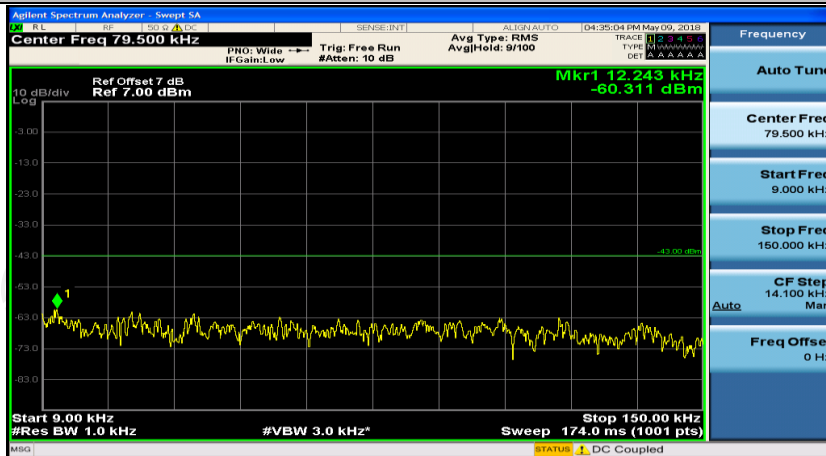

(Channel Bandwidth: 1.4 MHz)_LCH_16QAM_1RB#0

(Channel Bandwidth: 1.4 MHz)_LCH_16QAM_1RB#3