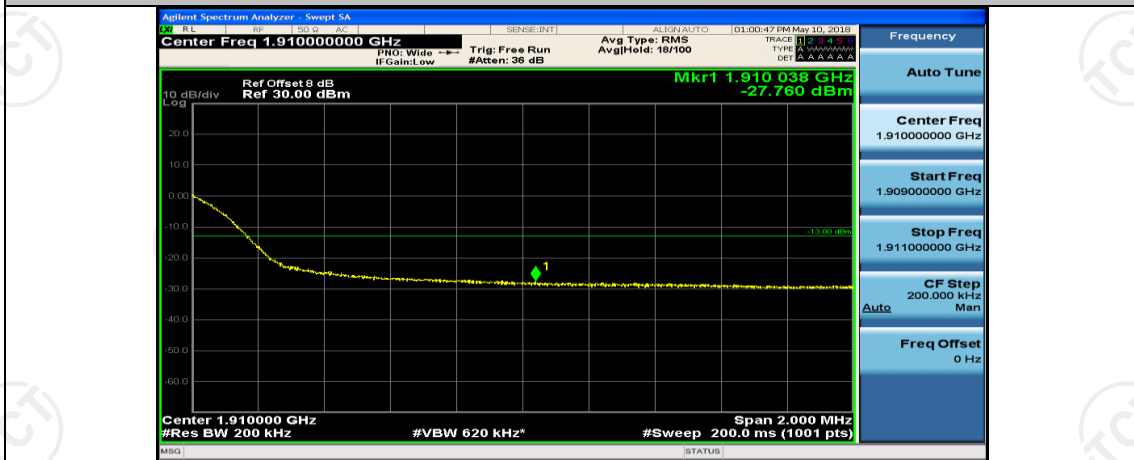

(Channel Bandwidth:20 MHz)_HCH_16QAM_1RB#99

(Channel Bandwidth:20 MHz)_HCH_16QAM_50RB#0

(Channel Bandwidth:20 MHz)_HCH_16QAM_50RB#25

(Channel Bandwidth:20 MHz)_HCH_16QAM_50RB#0

(Channel Bandwidth:20 MHz)_HCH_16QAM_100RB#0