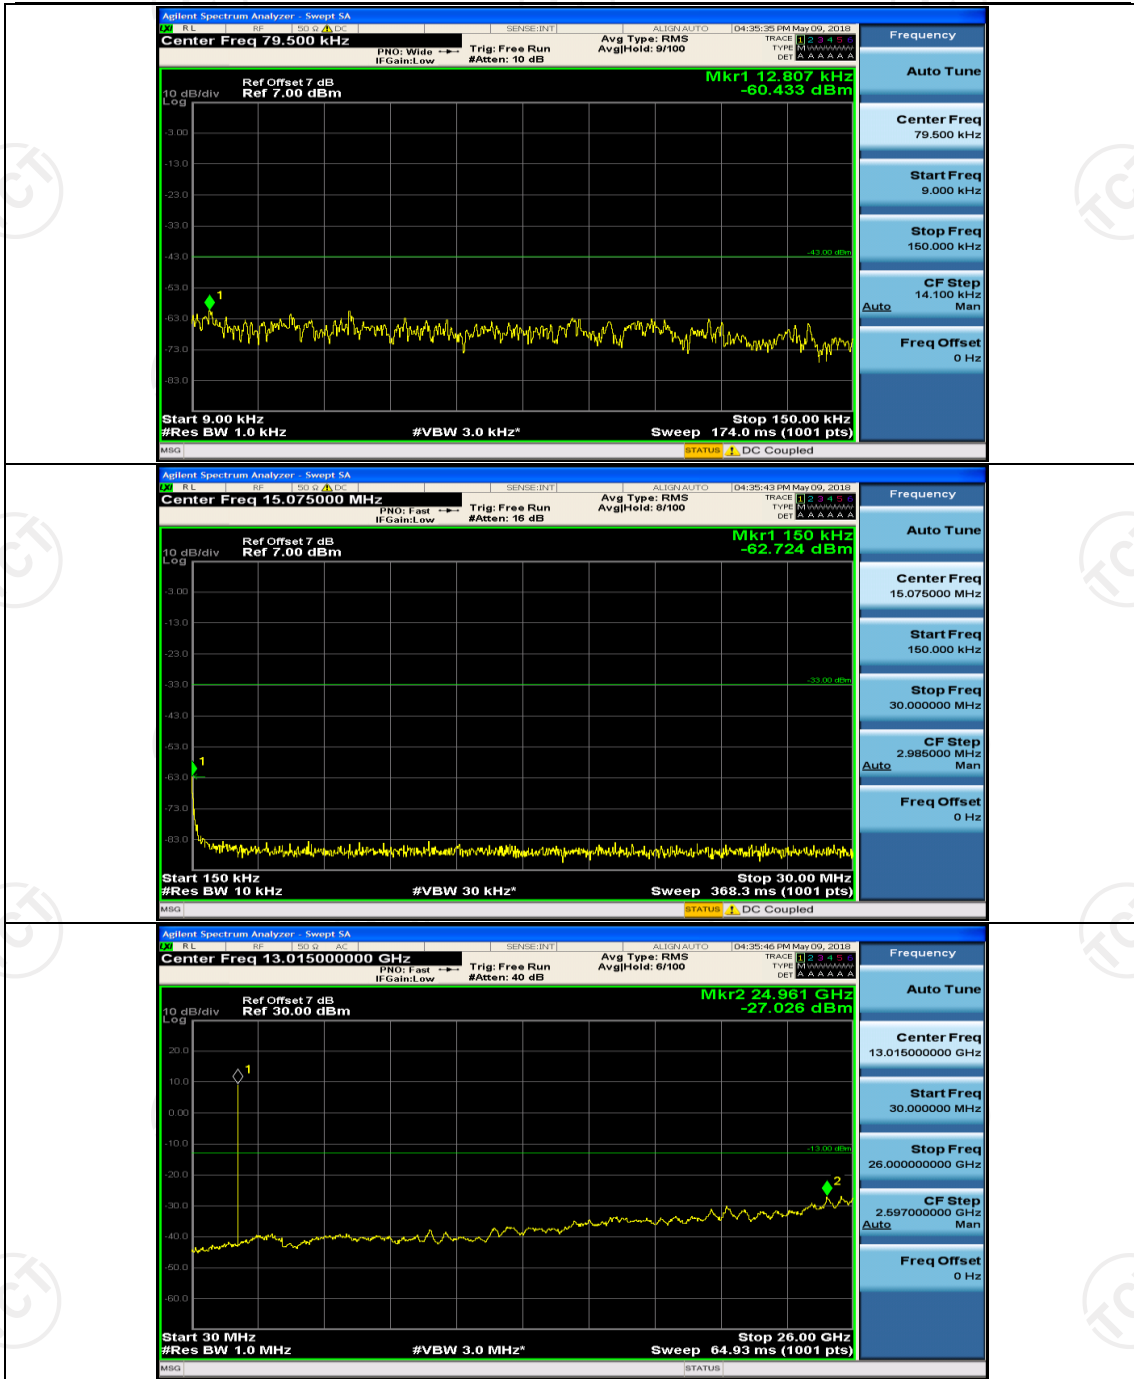

Appendix E: Conducted Spurious Emission

Test Graphs

Channel Bandwidth: 1.4 MHz

(Channel Bandwidth: 1.4 MHz)_MCH_QPSK_1RB#0

(Channel Bandwidth: 1.4 MHz)_MCH_QPSK_1RB#0

(Channel Bandwidth: 1.4 MHz)_HCH_QPSK_1RB#0

(Channel Bandwidth: 1.4 MHz)_HCH_QPSK_1RB#3

(Channel Bandwidth: 1.4 MHz)_LCH_16QAM_1RB#0

(Channel Bandwidth: 1.4 MHz)_LCH_16QAM_1RB#3

(Channel Bandwidth: 1.4 MHz)_HCH_16QAM_1RB#0

(Channel Bandwidth: 1.4 MHz)_HCH_16QAM_1RB#3