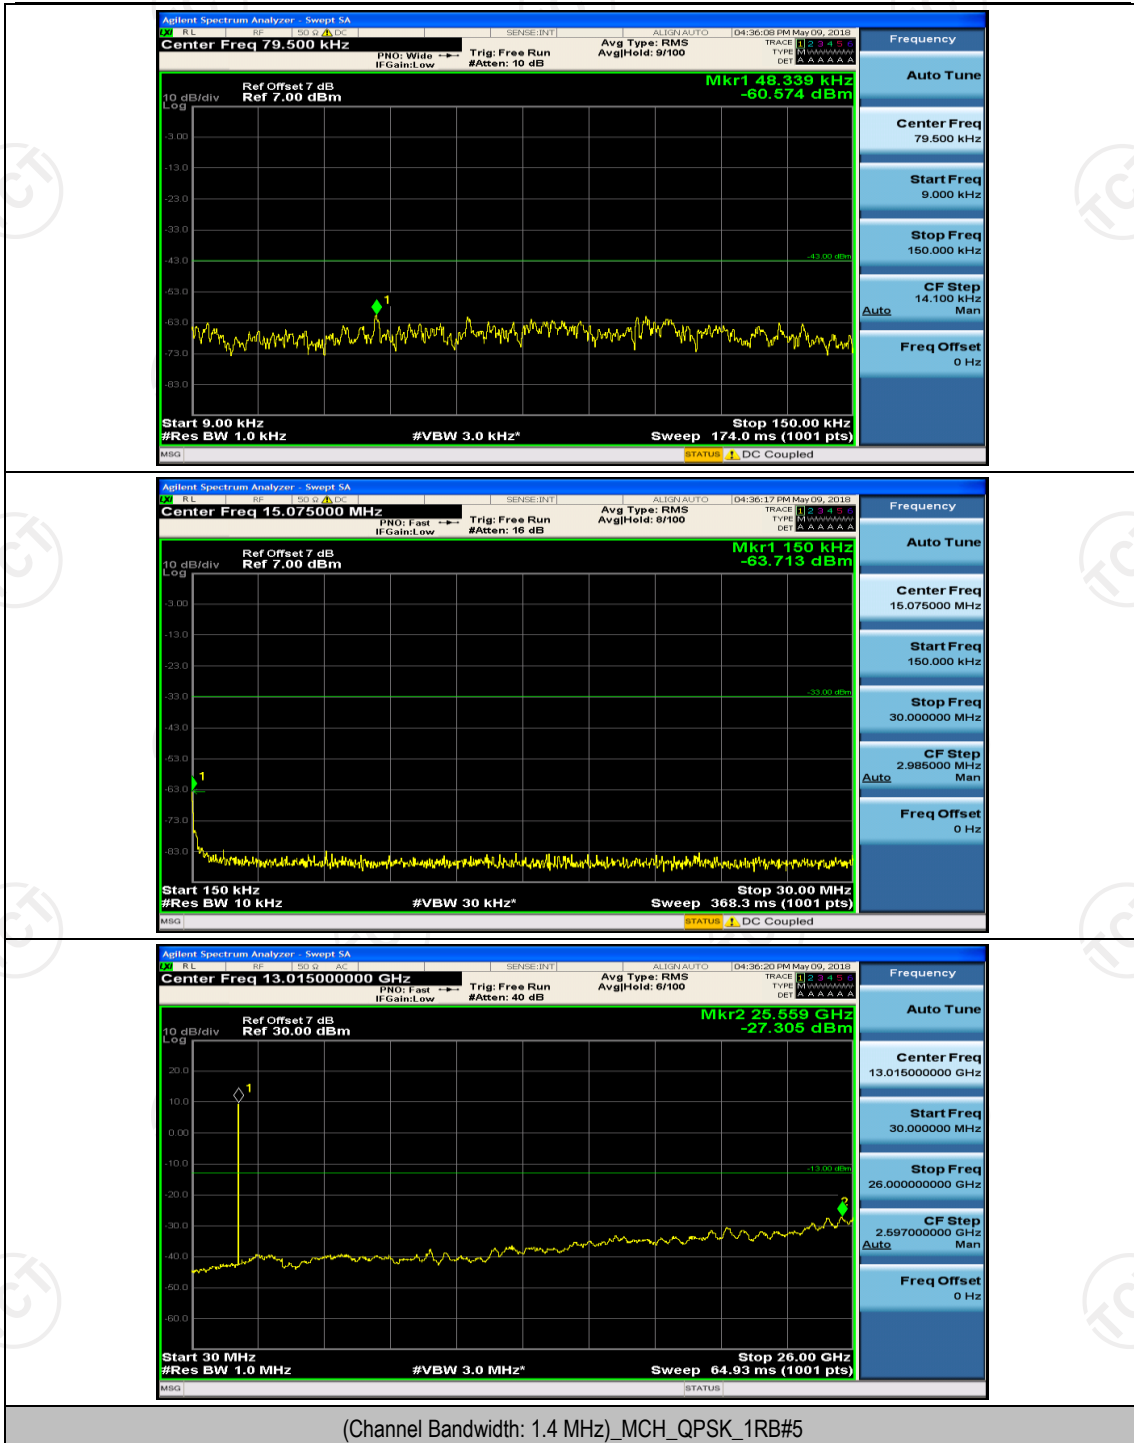

Appendix E: Conducted Spurious Emission

Test Graphs

Channel Bandwidth: 1.4 MHz

(Channel Bandwidth: 1.4 MHz)_MCH_QPSK_1RB#0

(Channel Bandwidth: 1.4 MHz)_MCH_QPSK_1RB#0

(Channel Bandwidth: 1.4 MHz)_HCH_QPSK_1RB#0