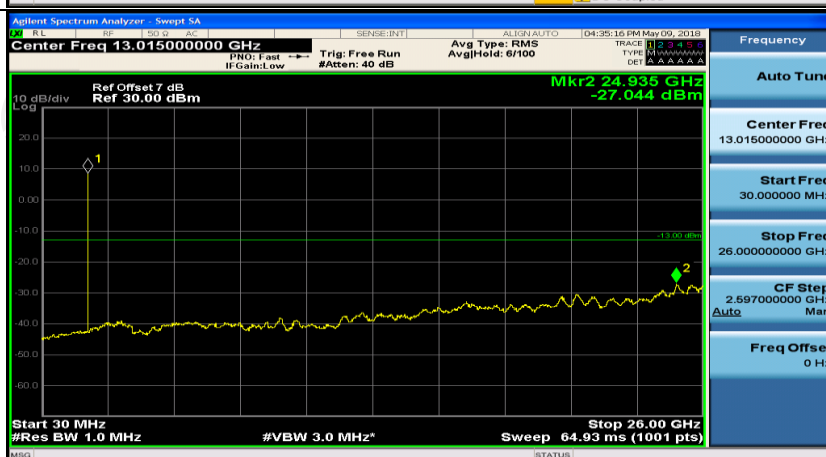

(Channel Bandwidth: 1.4 MHz)_LCH_16QAM_1RB#0

(Channel Bandwidth: 1.4 MHz)_LCH_16QAM_1RB#3