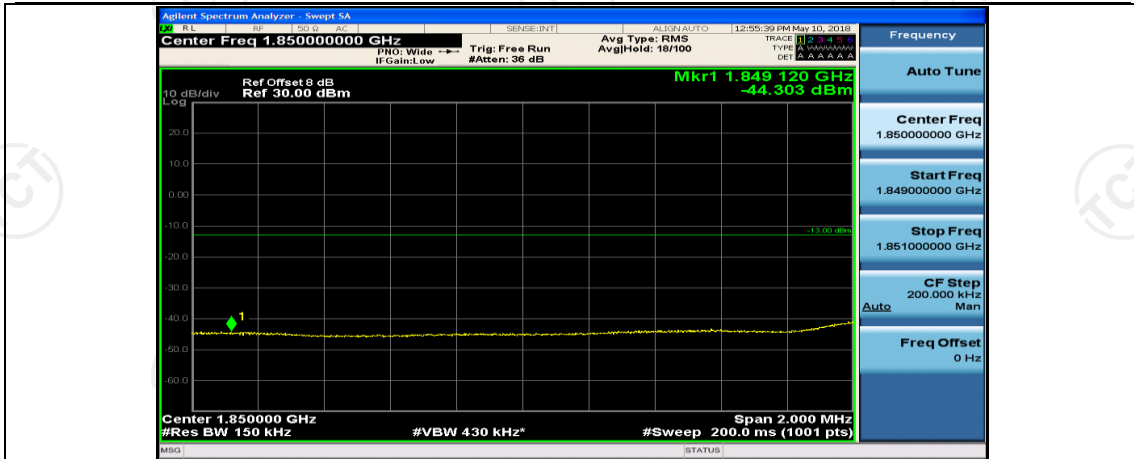

Channel Bandwidth: 15 MHz

(Channel Bandwidth: 15 MHz)_LCH_QPSK_1RB#74

(Channel Bandwidth:15 MHz)_LCH_QPSK_37RB#0

(Channel Bandwidth:15 MHz)_LCH_QPSK_37RB#18

(Channel Bandwidth:15 MHz)_LCH_QPSK_37RB#38

(Channel Bandwidth:15 MHz)_LCH_QPSK_75RB#0

(Channel Bandwidth:15 MHz)_HCH_QPSK_1RB#0

(Channel Bandwidth:15 MHz)_HCH_QPSK_1RB#37

(Channel Bandwidth:15 MHz)_HCH_QPSK_1RB#74

(Channel Bandwidth:15 MHz)_HCH_QPSK_37RB#0

(Channel Bandwidth:15 MHz)_HCH_QPSK_37RB#18