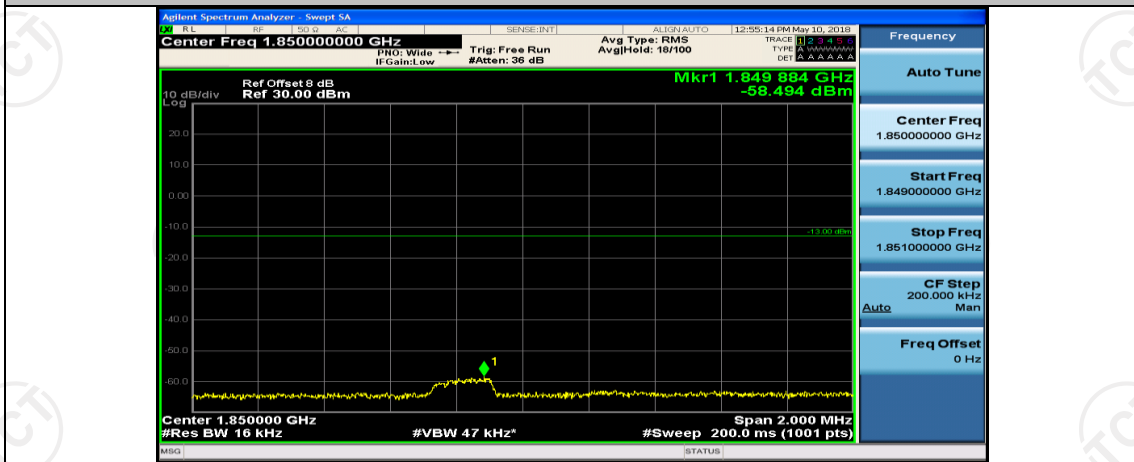

Channel Bandwidth: 15 MHz

(Channel Bandwidth: 15 MHz)_LCH_QPSK_1RB#74

(Channel Bandwidth:15 MHz)_LCH_QPSK_37RB#0

(Channel Bandwidth:15 MHz)_LCH_QPSK_37RB#18

(Channel Bandwidth:15 MHz)_LCH_QPSK_37RB#38

(Channel Bandwidth:15 MHz)_LCH_QPSK_75RB#0

(Channel Bandwidth:15 MHz)_HCH_QPSK_1RB#0

(Channel Bandwidth:15 MHz)_HCH_QPSK_1RB#37

(Channel Bandwidth:15 MHz)_HCH_QPSK_1RB#74

(Channel Bandwidth:15 MHz)_HCH_QPSK_37RB#0

(Channel Bandwidth:15 MHz)_HCH_QPSK_37RB#18

(Channel Bandwidth:15 MHz)_LCH_16QAM_1RB#37

(Channel Bandwidth:15 MHz)_LCH_16QAM_1RB#74

(Channel Bandwidth:15 MHz)_LCH_16QAM_37RB#0

(Channel Bandwidth:15 MHz)_LCH_16QAM_37RB#18

(Channel Bandwidth:15 MHz)_LCH_16QAM_37RB#38