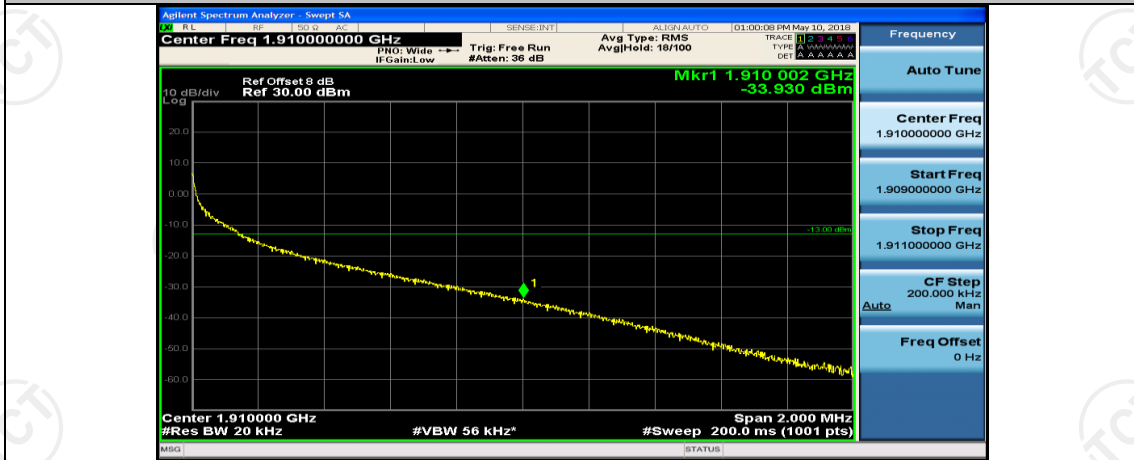

(Channel Bandwidth:20 MHz)_HCH_16QAM_1RB#99

(Channel Bandwidth:20 MHz)_HCH_16QAM_50RB#0