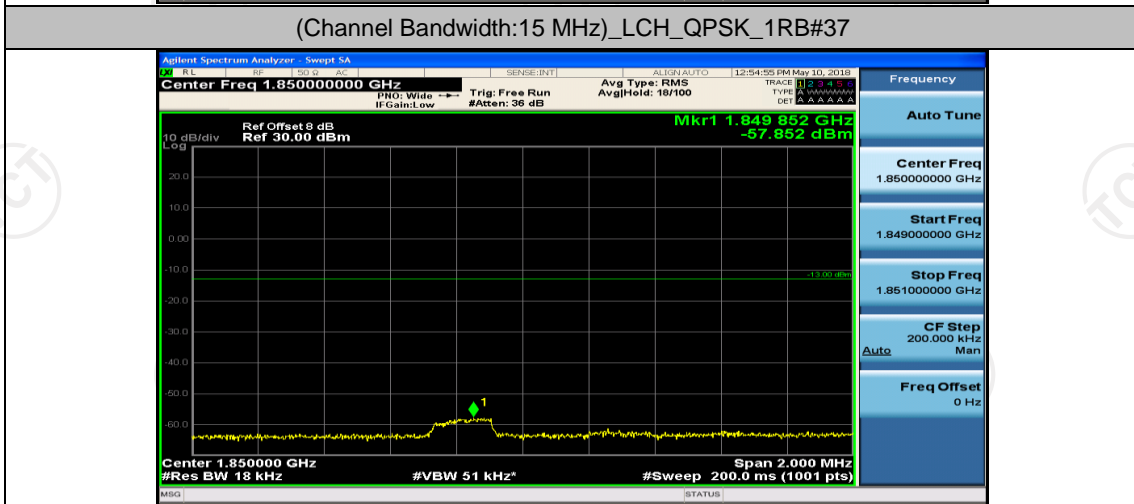

Channel Bandwidth: 15 MHz

(Channel Bandwidth: 15 MHz)_LCH_QPSK_1RB#74

(Channel Bandwidth:15 MHz)_LCH_QPSK_37RB#0

(Channel Bandwidth:15 MHz)_LCH_QPSK_37RB#18

(Channel Bandwidth:15 MHz)_LCH_QPSK_37RB#38

(Channel Bandwidth:15 MHz)_LCH_QPSK_75RB#0