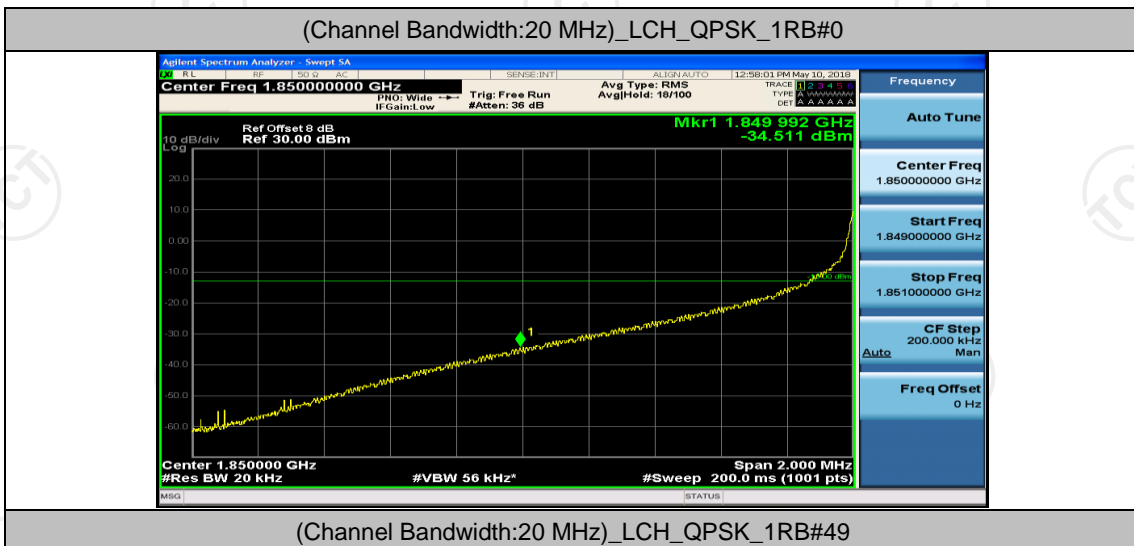

(Channel Bandwidth:15 MHz)_HCH_16QAM_37RB#18

(Channel Bandwidth:15 MHz)_HCH_16QAM_37RB#38

(Channel Bandwidth:15 MHz)_HCH_16QAM_75RB#0

Channel Bandwidth: 20 MHz

(Channel Bandwidth:20 MHz)_LCH_QPSK_1RB#49

(Channel Bandwidth:20 MHz)_LCH_QPSK_1RB#99