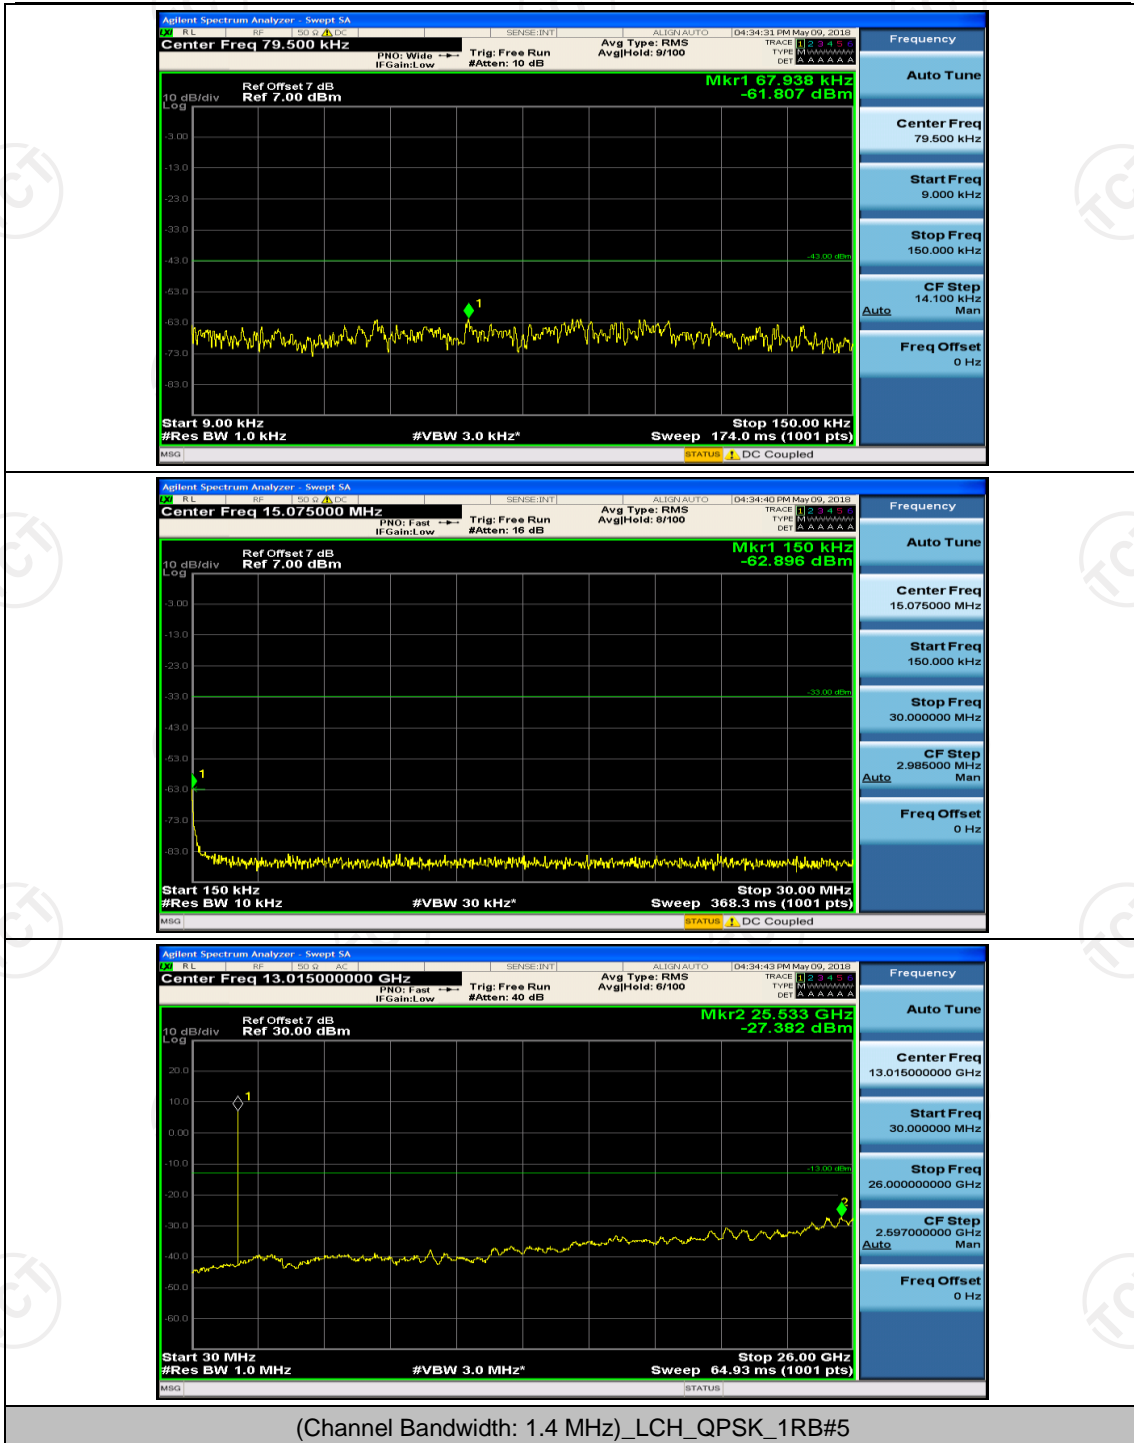

(Channel Bandwidth:20 MHz)_HCH_16QAM_1RB#99

(Channel Bandwidth:20 MHz)_HCH_16QAM_50RB#0

(Channel Bandwidth:20 MHz)_HCH_16QAM_50RB#25

(Channel Bandwidth:20 MHz)_HCH_16QAM_50RB#0

(Channel Bandwidth:20 MHz)_HCH_16QAM_100RB#0

Appendix E: Conducted Spurious Emission

Test Graphs

Channel Bandwidth: 1.4 MHz

(Channel Bandwidth: 1.4 MHz)_MCH_QPSK_1RB#0

(Channel Bandwidth: 1.4 MHz)_MCH_QPSK_1RB#0

(Channel Bandwidth: 1.4 MHz)_HCH_QPSK_1RB#0