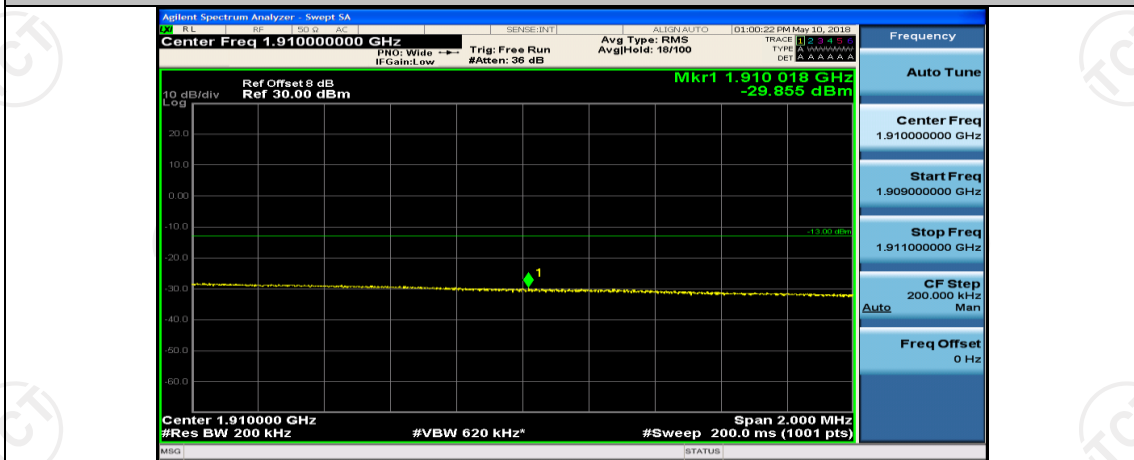

(Channel Bandwidth:20 MHz)_HCH_QPSK_1RB#49

(Channel Bandwidth:20 MHz)_HCH_QPSK_1RB#99

(Channel Bandwidth:20 MHz)_HCH_QPSK_50RB#0

(Channel Bandwidth:20 MHz)_HCH_QPSK_50RB#25

(Channel Bandwidth:20 MHz)_HCH_QPSK_50RB#50