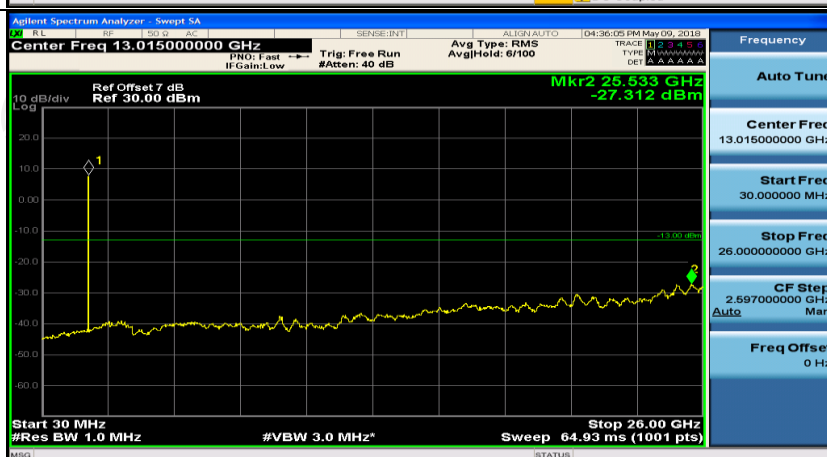

Appendix E: Conducted Spurious Emission

Test Graphs

Channel Bandwidth: 1.4 MHz

(Channel Bandwidth: 1.4 MHz)_MCH_QPSK_1RB#0

(Channel Bandwidth: 1.4 MHz)_MCH_QPSK_1RB#0

(Channel Bandwidth: 1.4 MHz)_HCH_QPSK_1RB#0