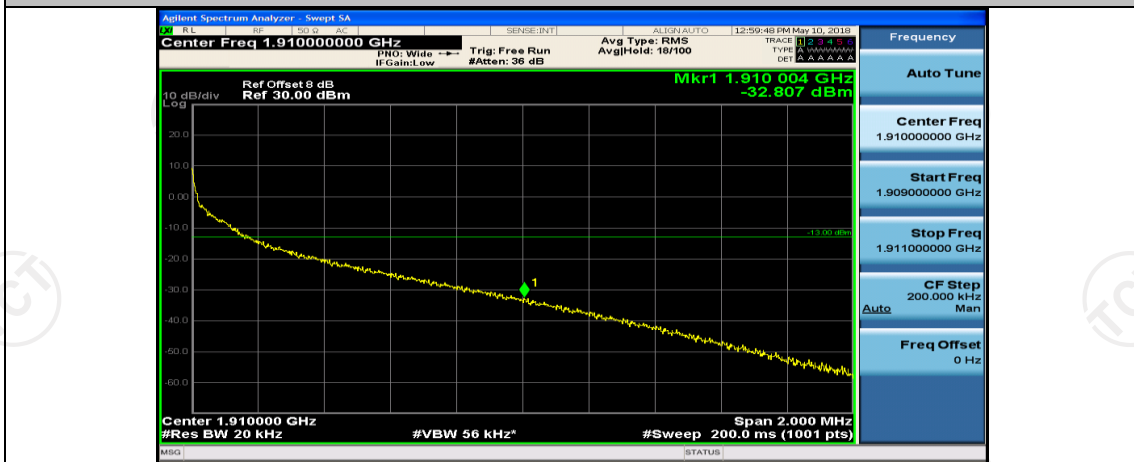

(Channel Bandwidth:20 MHz)_HCH_QPSK_1RB#99

(Channel Bandwidth:20 MHz)_HCH_QPSK_50RB#0