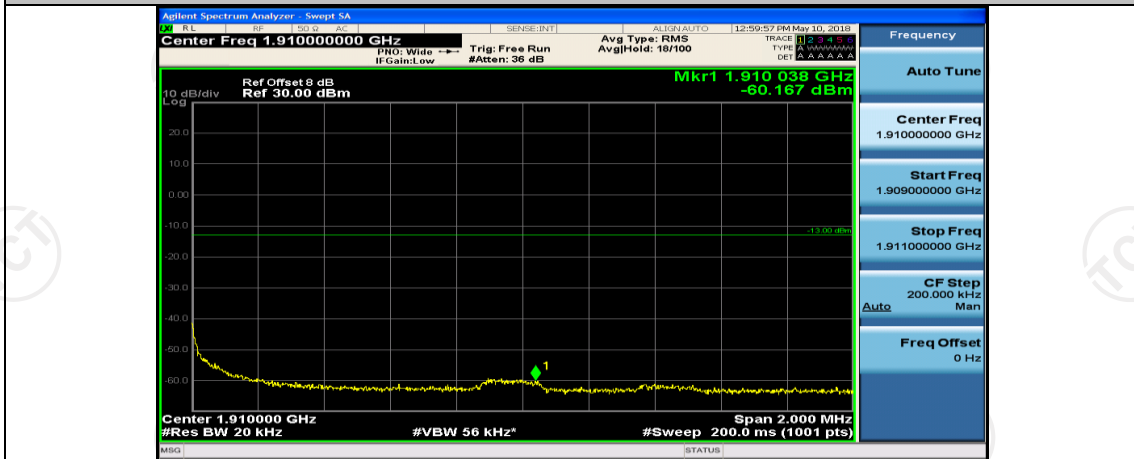

(Channel Bandwidth:20 MHz)_LCH_16QAM_50RB#25

(Channel Bandwidth:20 MHz)_LCH_16QAM_50RB#50

(Channel Bandwidth:20 MHz)_LCH_16QAM_100RB#0

(Channel Bandwidth:20 MHz)_HCH_16QAM_1RB#0

(Channel Bandwidth:20 MHz)_HCH_16QAM_1RB#49