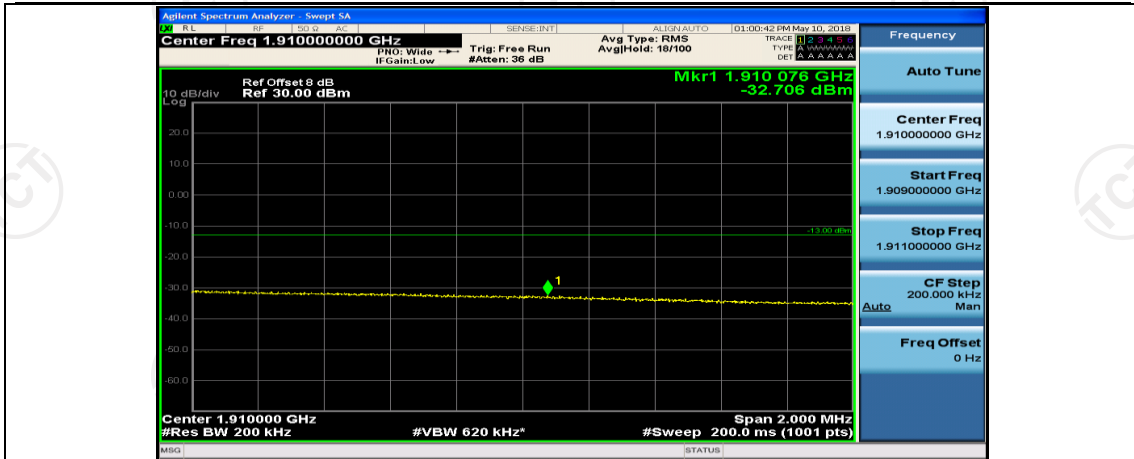

(Channel Bandwidth:20 MHz)_HCH_16QAM_50RB#25

(Channel Bandwidth:20 MHz)_HCH_16QAM_50RB#0