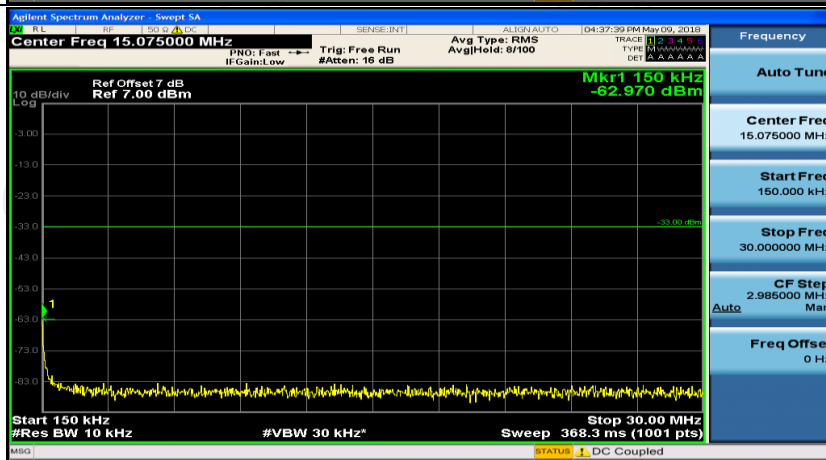

Appendix E: Conducted Spurious Emission

Test Graphs

Channel Bandwidth: 1.4 MHz

(Channel Bandwidth: 1.4 MHz)_MCH_QPSK_1RB#0

(Channel Bandwidth: 1.4 MHz)_MCH_QPSK_1RB#0

(Channel Bandwidth: 1.4 MHz)_HCH_QPSK_1RB#0