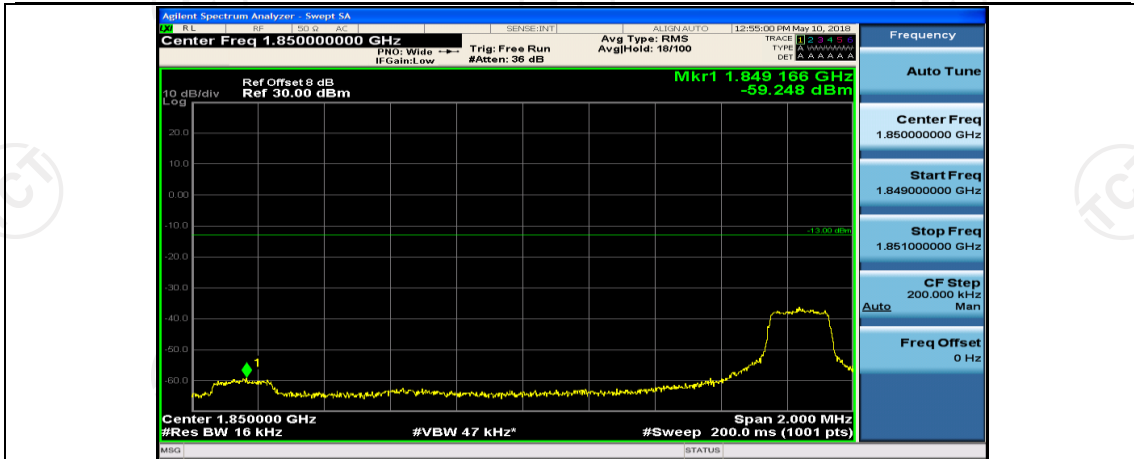

Channel Bandwidth: 15 MHz

(Channel Bandwidth: 15 MHz)_LCH_QPSK_1RB#74

(Channel Bandwidth:15 MHz)_LCH_QPSK_37RB#0

(Channel Bandwidth:15 MHz)_LCH_QPSK_37RB#18

(Channel Bandwidth:15 MHz)_LCH_QPSK_37RB#38

(Channel Bandwidth:15 MHz)_LCH_QPSK_75RB#0

(Channel Bandwidth:15 MHz)_HCH_QPSK_1RB#0

(Channel Bandwidth:15 MHz)_HCH_QPSK_1RB#37

(Channel Bandwidth:15 MHz)_HCH_QPSK_1RB#74

(Channel Bandwidth:15 MHz)_HCH_QPSK_37RB#0

(Channel Bandwidth:15 MHz)_HCH_QPSK_37RB#18