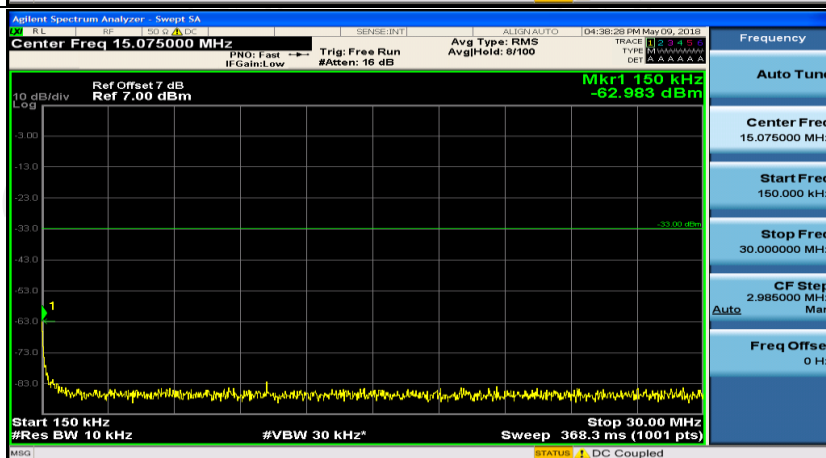

(Channel Bandwidth: 1.4 MHz)_HCH_QPSK_1RB#3

(Channel Bandwidth: 1.4 MHz)_LCH_16QAM_1RB#0

(Channel Bandwidth: 1.4 MHz)_LCH_16QAM_1RB#3

(Channel Bandwidth: 1.4 MHz)_HCH_16QAM_1RB#0

(Channel Bandwidth: 1.4 MHz)_HCH_16QAM_1RB#3