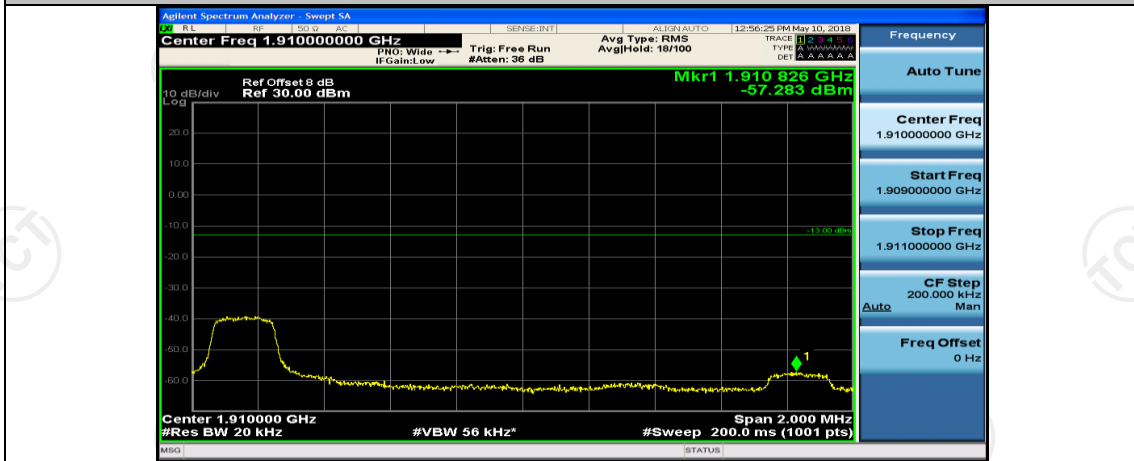

Channel Bandwidth: 15 MHz

(Channel Bandwidth: 15 MHz)_LCH_QPSK_1RB#74

(Channel Bandwidth:15 MHz)_LCH_QPSK_37RB#0

(Channel Bandwidth:15 MHz)_LCH_QPSK_37RB#18

(Channel Bandwidth:15 MHz)_LCH_QPSK_37RB#38

(Channel Bandwidth:15 MHz)_LCH_QPSK_75RB#0

(Channel Bandwidth:15 MHz)_HCH_QPSK_1RB#0

(Channel Bandwidth:15 MHz)_HCH_QPSK_1RB#37

(Channel Bandwidth:15 MHz)_HCH_QPSK_1RB#74

(Channel Bandwidth:15 MHz)_HCH_QPSK_37RB#0

(Channel Bandwidth:15 MHz)_HCH_QPSK_37RB#18