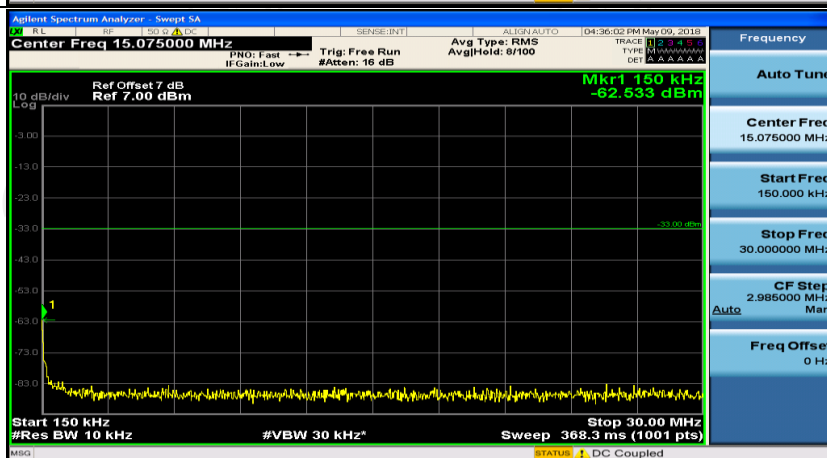

Appendix E: Conducted Spurious Emission

Test Graphs

Channel Bandwidth: 1.4 MHz

(Channel Bandwidth: 1.4 MHz)_MCH_QPSK_1RB#0

(Channel Bandwidth: 1.4 MHz)_MCH_QPSK_1RB#0

(Channel Bandwidth: 1.4 MHz)_HCH_QPSK_1RB#0