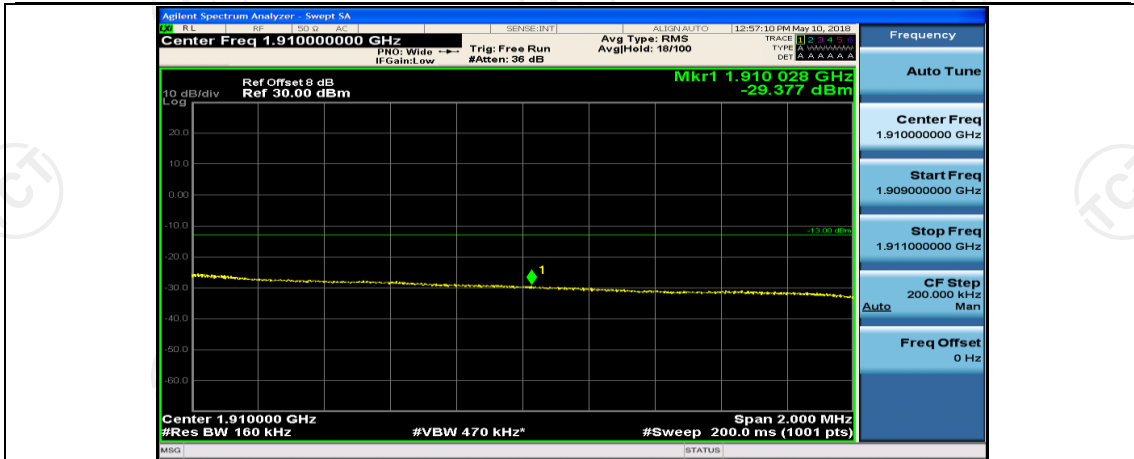

Channel Bandwidth: 15 MHz

(Channel Bandwidth: 15 MHz)_LCH_QPSK_1RB#74

(Channel Bandwidth:15 MHz)_LCH_QPSK_37RB#0

(Channel Bandwidth:15 MHz)_LCH_QPSK_37RB#18

(Channel Bandwidth:15 MHz)_LCH_QPSK_37RB#38

(Channel Bandwidth:15 MHz)_LCH_QPSK_75RB#0

(Channel Bandwidth:15 MHz)_HCH_QPSK_1RB#0

(Channel Bandwidth:15 MHz)_HCH_QPSK_1RB#37

(Channel Bandwidth:15 MHz)_HCH_QPSK_1RB#74

(Channel Bandwidth:15 MHz)_HCH_QPSK_37RB#0

(Channel Bandwidth:15 MHz)_HCH_QPSK_37RB#18

(Channel Bandwidth:15 MHz)_LCH_16QAM_1RB#37

(Channel Bandwidth:15 MHz)_LCH_16QAM_1RB#74

(Channel Bandwidth:15 MHz)_LCH_16QAM_37RB#0

(Channel Bandwidth:15 MHz)_LCH_16QAM_37RB#18

(Channel Bandwidth:15 MHz)_LCH_16QAM_37RB#38