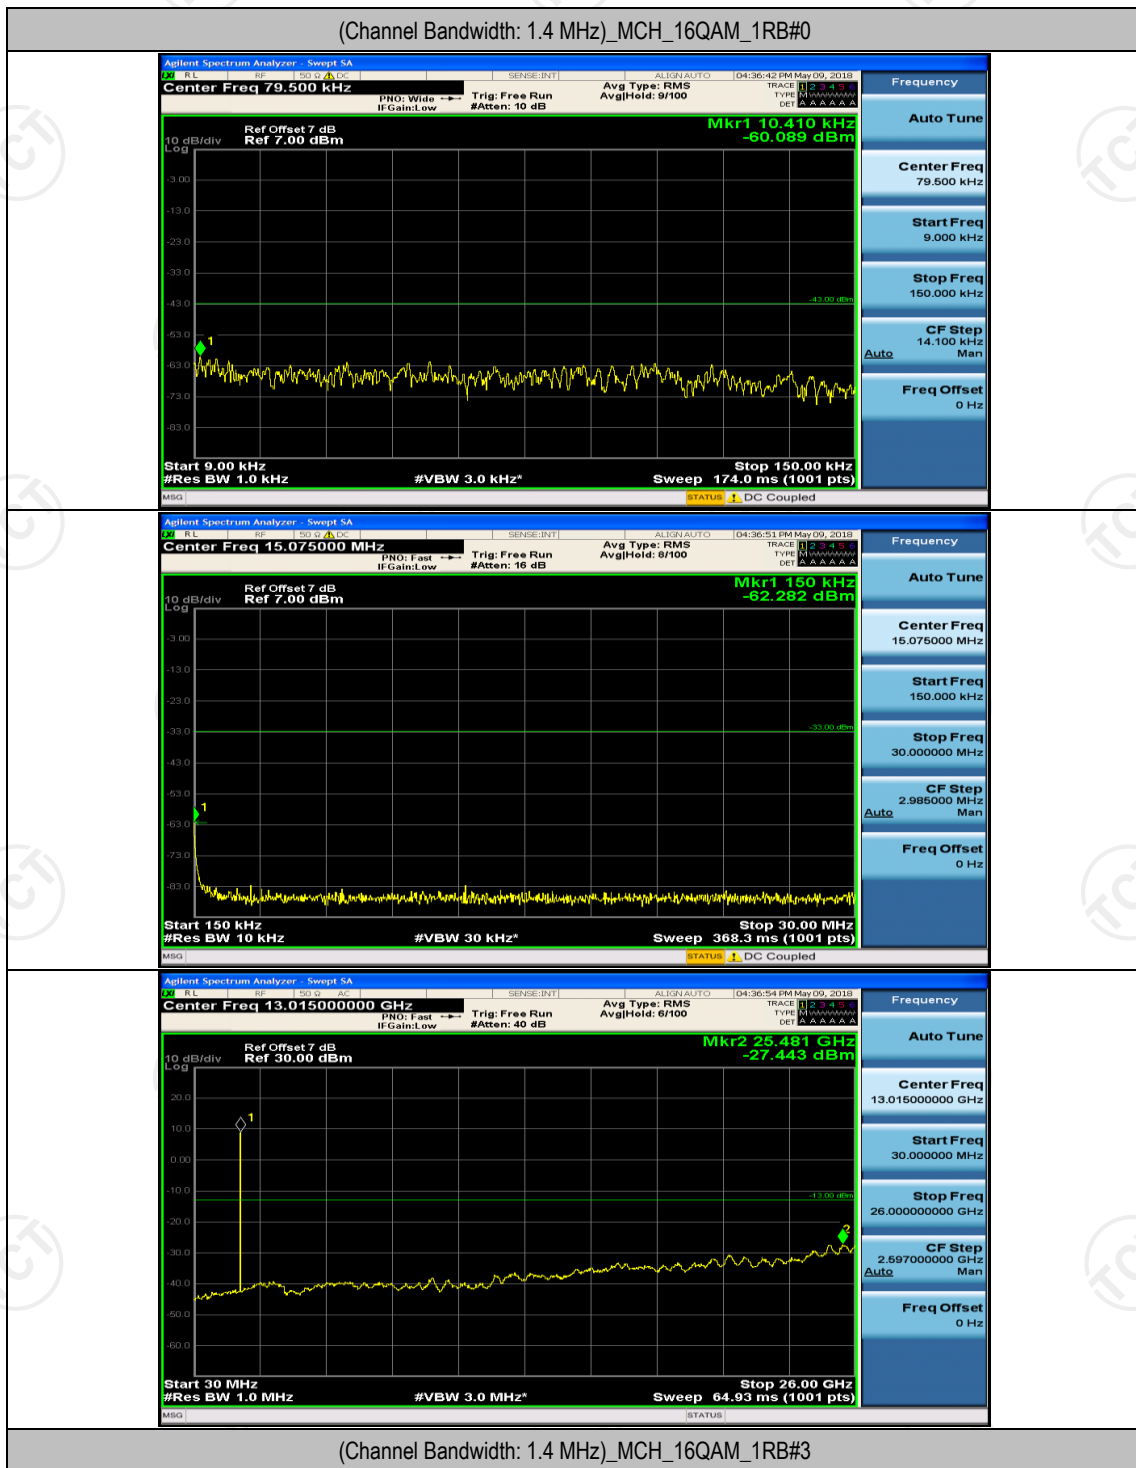

Appendix E: Conducted Spurious Emission

Test Graphs

Channel Bandwidth: 1.4 MHz

(Channel Bandwidth: 1.4 MHz)_MCH_QPSK_1RB#0

(Channel Bandwidth: 1.4 MHz)_MCH_QPSK_1RB#0

(Channel Bandwidth: 1.4 MHz)_HCH_QPSK_1RB#0

(Channel Bandwidth: 1.4 MHz)_HCH_QPSK_1RB#3

(Channel Bandwidth: 1.4 MHz)_LCH_16QAM_1RB#0

(Channel Bandwidth: 1.4 MHz)_LCH_16QAM_1RB#3

(Channel Bandwidth: 1.4 MHz)_HCH_16QAM_1RB#0

(Channel Bandwidth: 1.4 MHz)_HCH_16QAM_1RB#3