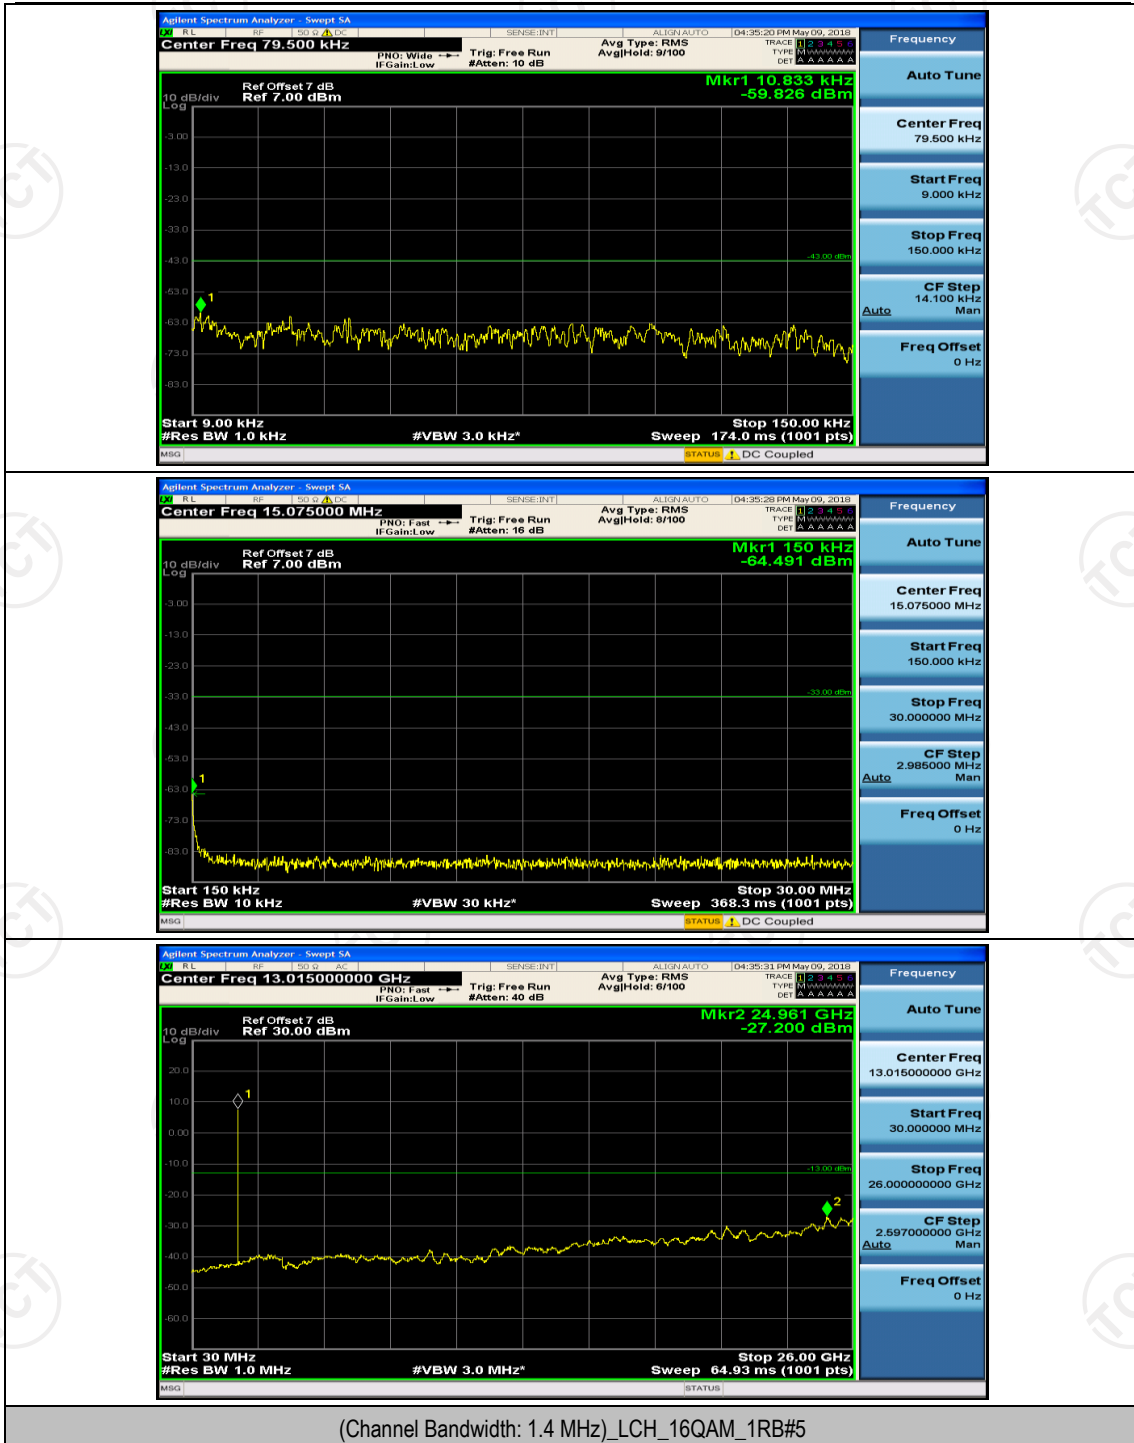

Appendix E: Conducted Spurious Emission

Test Graphs

Channel Bandwidth: 1.4 MHz

(Channel Bandwidth: 1.4 MHz)_MCH_QPSK_1RB#0

(Channel Bandwidth: 1.4 MHz)_MCH_QPSK_1RB#0

(Channel Bandwidth: 1.4 MHz)_HCH_QPSK_1RB#0

(Channel Bandwidth: 1.4 MHz)_HCH_QPSK_1RB#3

(Channel Bandwidth: 1.4 MHz)_LCH_16QAM_1RB#0

(Channel Bandwidth: 1.4 MHz)_LCH_16QAM_1RB#3

(Channel Bandwidth: 1.4 MHz)_HCH_16QAM_1RB#0

(Channel Bandwidth: 1.4 MHz)_HCH_16QAM_1RB#3