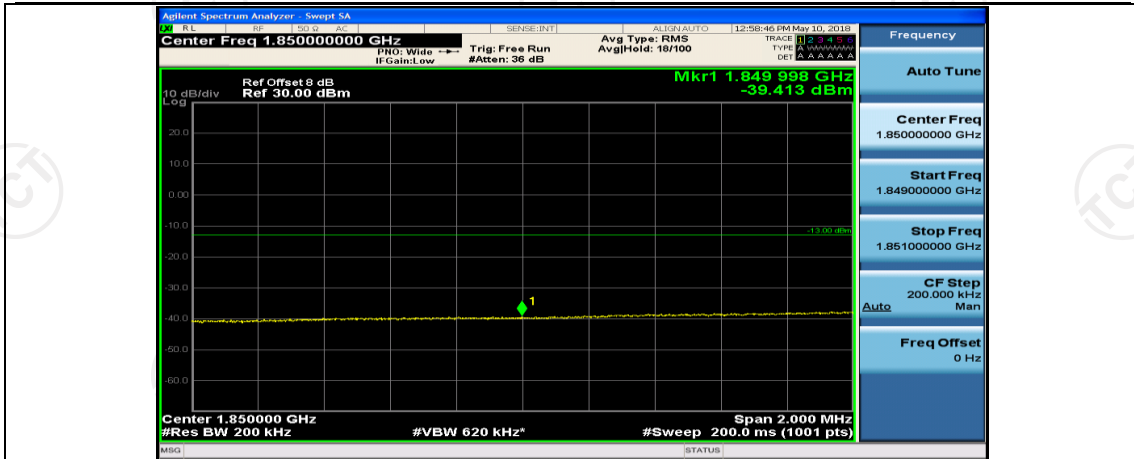

(Channel Bandwidth:20 MHz)_LCH_QPSK_50RB#25

(Channel Bandwidth:20 MHz)_LCH_QPSK_50RB#0