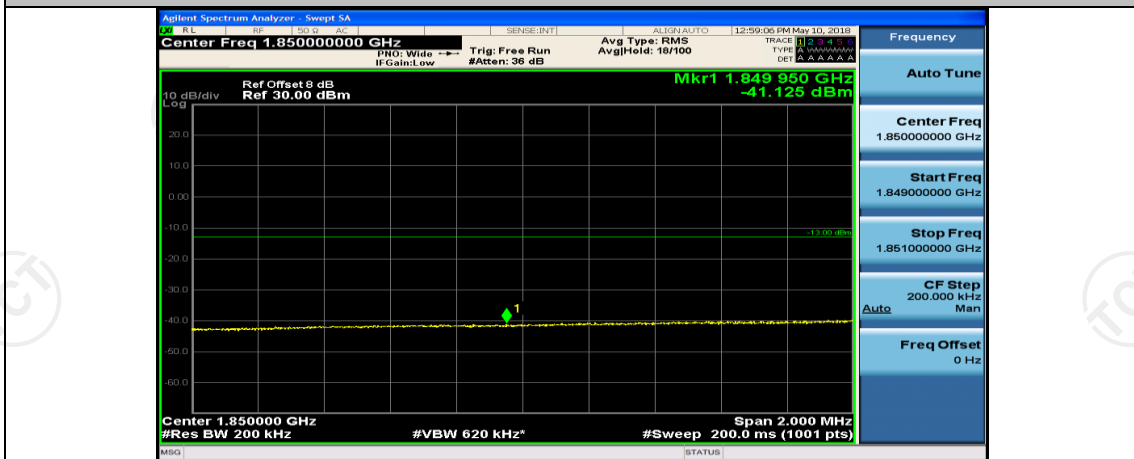

(Channel Bandwidth:20 MHz)_LCH_16QAM_50RB#25

(Channel Bandwidth:20 MHz)_LCH_16QAM_50RB#50