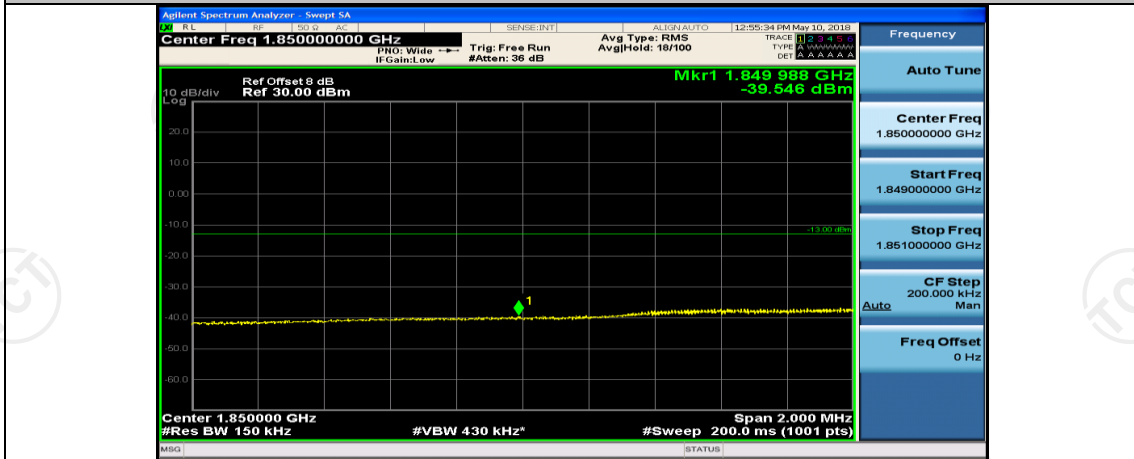

Channel Bandwidth: 15 MHz

(Channel Bandwidth: 15 MHz)_LCH_QPSK_1RB#74

(Channel Bandwidth:15 MHz)_LCH_QPSK_37RB#0

(Channel Bandwidth:15 MHz)_LCH_QPSK_37RB#18

(Channel Bandwidth:15 MHz)_LCH_QPSK_37RB#38

(Channel Bandwidth:15 MHz)_LCH_QPSK_75RB#0

(Channel Bandwidth:15 MHz)_HCH_QPSK_1RB#0

(Channel Bandwidth:15 MHz)_HCH_QPSK_1RB#37

(Channel Bandwidth:15 MHz)_HCH_QPSK_1RB#74

(Channel Bandwidth:15 MHz)_HCH_QPSK_37RB#0

(Channel Bandwidth:15 MHz)_HCH_QPSK_37RB#18