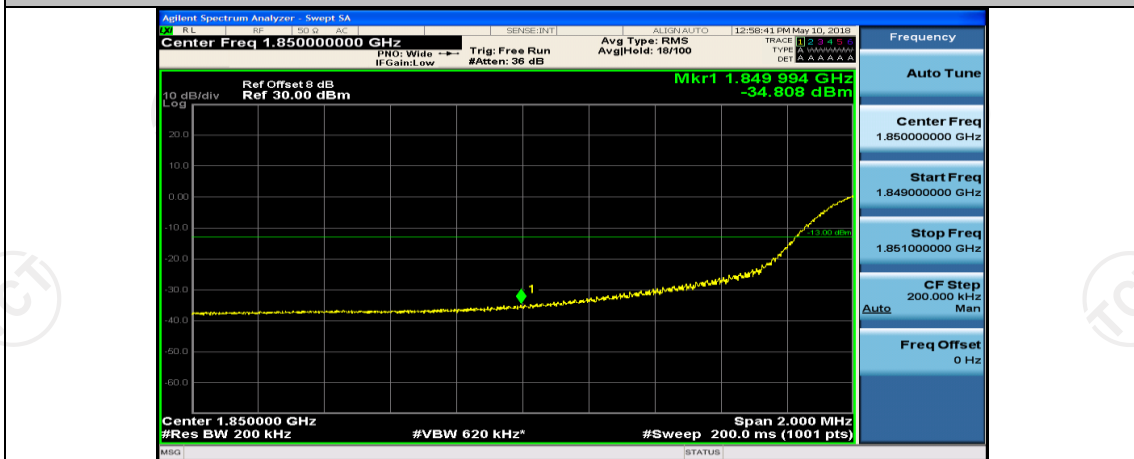

(Channel Bandwidth:20 MHz)_LCH_QPSK_50RB#0

(Channel Bandwidth:20 MHz)_LCH_QPSK_50RB#25