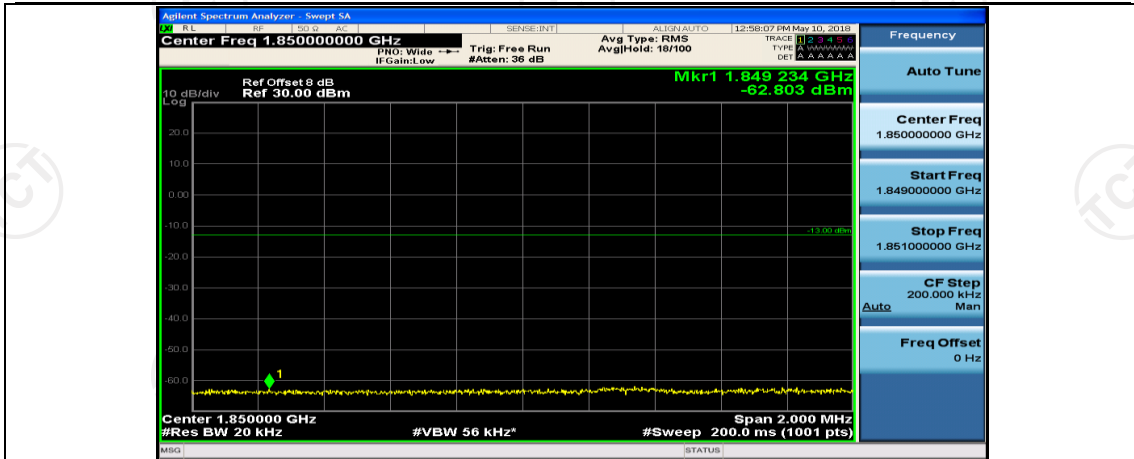

(Channel Bandwidth:15 MHz)_HCH_16QAM_37RB#18

(Channel Bandwidth:15 MHz)_HCH_16QAM_37RB#38

(Channel Bandwidth:15 MHz)_HCH_16QAM_75RB#0

Channel Bandwidth: 20 MHz

(Channel Bandwidth:20 MHz)_LCH_QPSK_1RB#49

(Channel Bandwidth:20 MHz)_LCH_QPSK_1RB#99