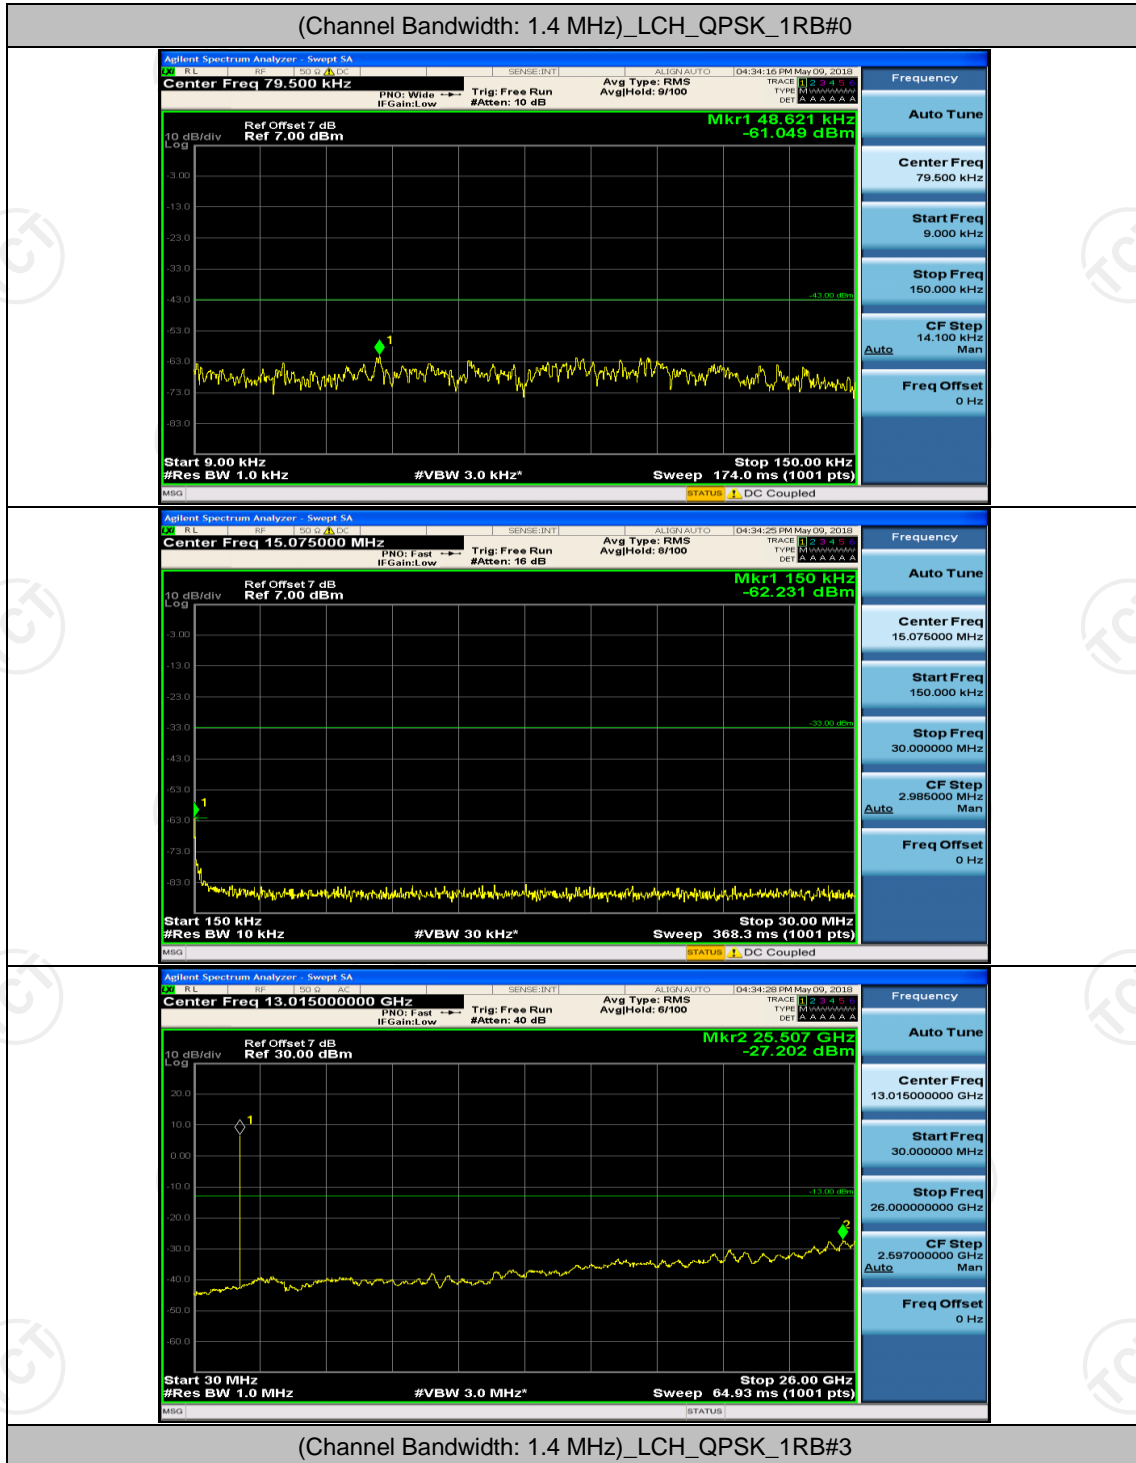

Appendix E: Conducted Spurious Emission

Test Graphs

Channel Bandwidth: 1.4 MHz