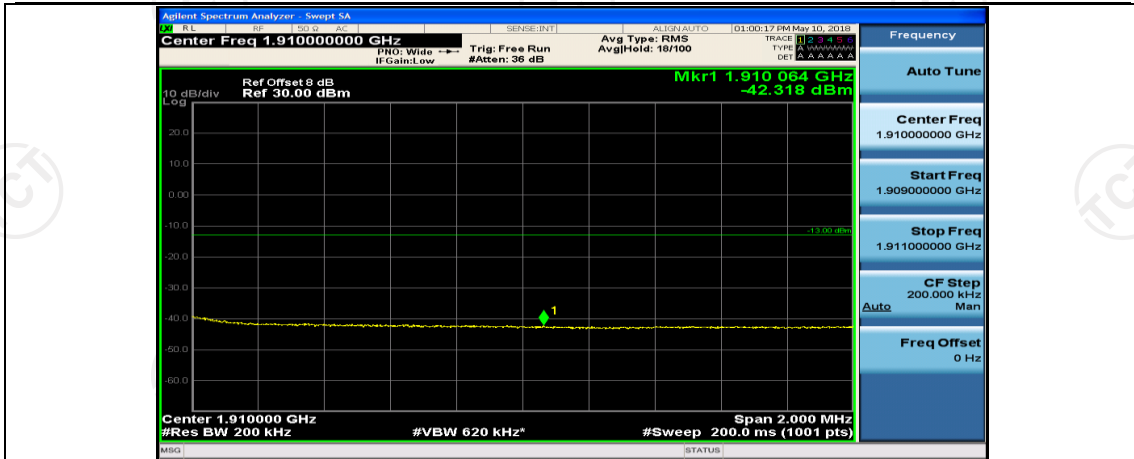

(Channel Bandwidth:20 MHz)_HCH_QPSK_50RB#0

(Channel Bandwidth:20 MHz)_HCH_QPSK_50RB#25