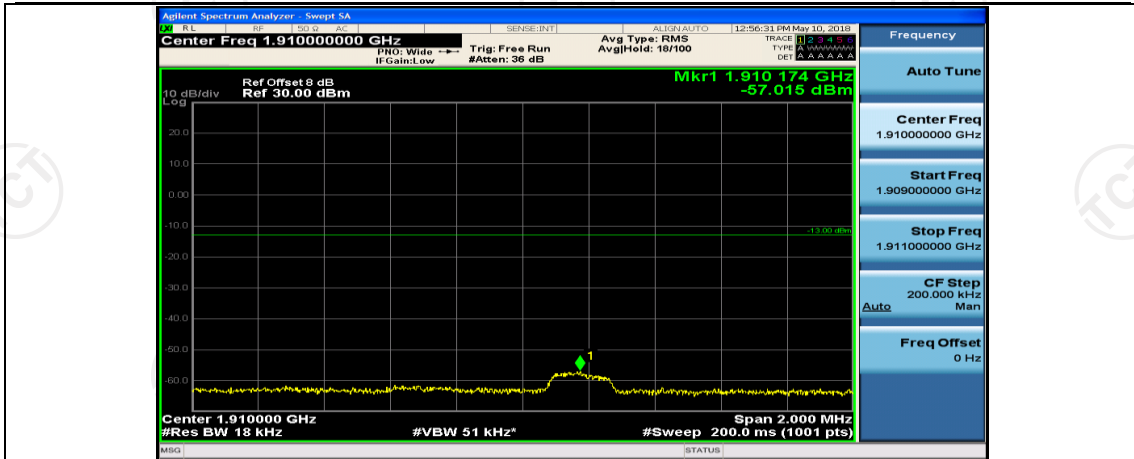

Channel Bandwidth: 15 MHz

(Channel Bandwidth: 15 MHz)_LCH_QPSK_1RB#74

(Channel Bandwidth:15 MHz)_LCH_QPSK_37RB#0

(Channel Bandwidth:15 MHz)_LCH_QPSK_37RB#18

(Channel Bandwidth:15 MHz)_LCH_QPSK_37RB#38

(Channel Bandwidth:15 MHz)_LCH_QPSK_75RB#0

(Channel Bandwidth:15 MHz)_HCH_QPSK_1RB#0

(Channel Bandwidth:15 MHz)_HCH_QPSK_1RB#37

(Channel Bandwidth:15 MHz)_HCH_QPSK_1RB#74

(Channel Bandwidth:15 MHz)_HCH_QPSK_37RB#0

(Channel Bandwidth:15 MHz)_HCH_QPSK_37RB#18