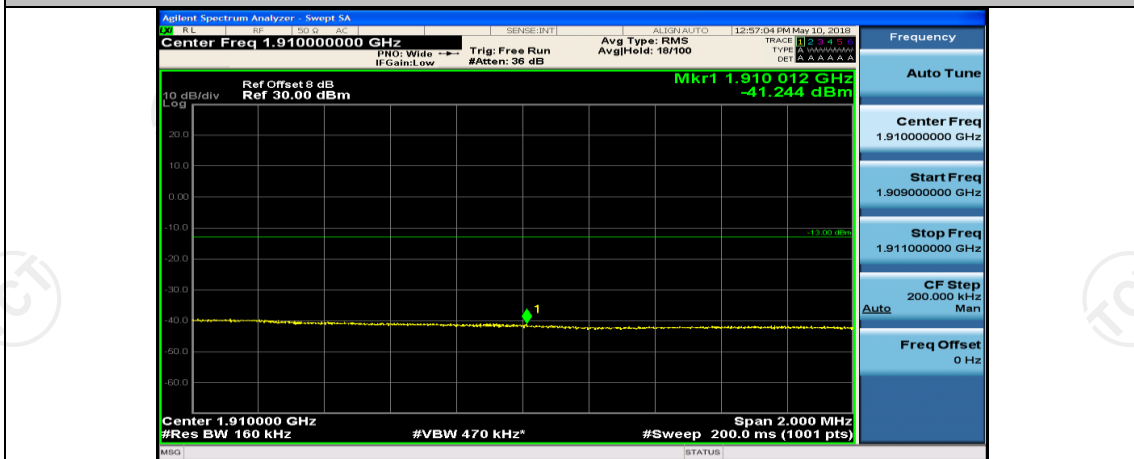

Channel Bandwidth: 15 MHz

(Channel Bandwidth: 15 MHz)_LCH_QPSK_1RB#74

(Channel Bandwidth:15 MHz)_LCH_QPSK_37RB#0

(Channel Bandwidth:15 MHz)_LCH_QPSK_37RB#18

(Channel Bandwidth:15 MHz)_LCH_QPSK_37RB#38

(Channel Bandwidth:15 MHz)_LCH_QPSK_75RB#0

(Channel Bandwidth:15 MHz)_HCH_QPSK_1RB#0

(Channel Bandwidth:15 MHz)_HCH_QPSK_1RB#37

(Channel Bandwidth:15 MHz)_HCH_QPSK_1RB#74

(Channel Bandwidth:15 MHz)_HCH_QPSK_37RB#0

(Channel Bandwidth:15 MHz)_HCH_QPSK_37RB#18

(Channel Bandwidth:15 MHz)_LCH_16QAM_1RB#37

(Channel Bandwidth:15 MHz)_LCH_16QAM_1RB#74

(Channel Bandwidth:15 MHz)_LCH_16QAM_37RB#0

(Channel Bandwidth:15 MHz)_LCH_16QAM_37RB#18

(Channel Bandwidth:15 MHz)_LCH_16QAM_37RB#38