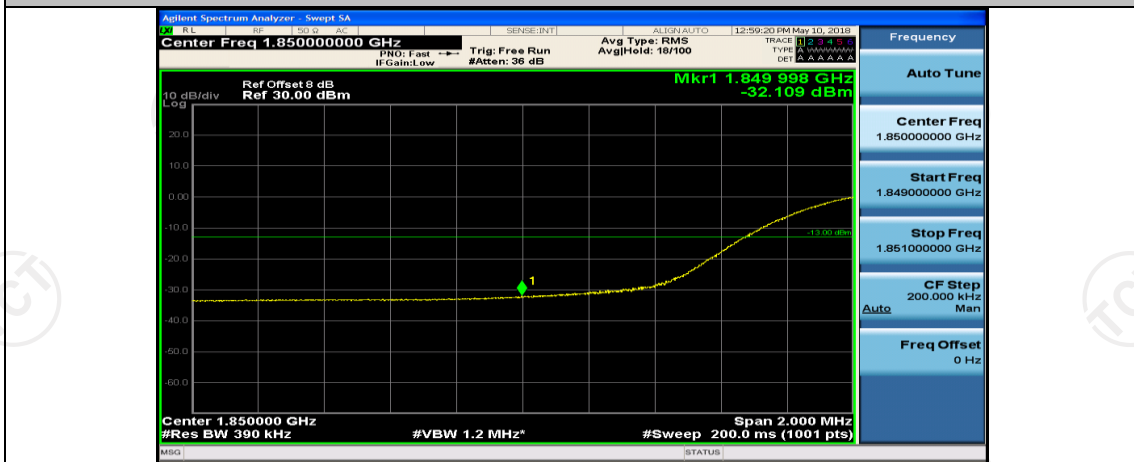

(Channel Bandwidth:20 MHz)_LCH_QPSK_50RB#0

(Channel Bandwidth:20 MHz)_LCH_QPSK_50RB#25

(Channel Bandwidth:20 MHz)_LCH_QPSK_50RB#0

(Channel Bandwidth:20 MHz)_LCH_QPSK_100RB#0

(Channel Bandwidth:20 MHz)_HCH_QPSK_1RB#0