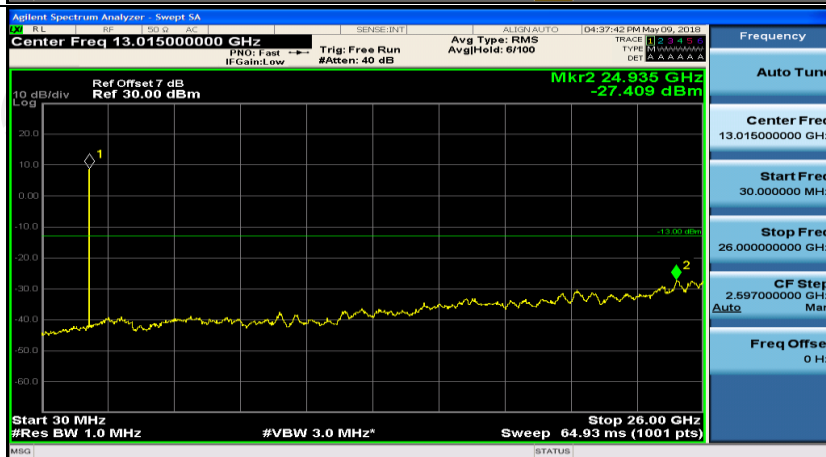

Appendix E: Conducted Spurious Emission

Test Graphs

Channel Bandwidth: 1.4 MHz

(Channel Bandwidth: 1.4 MHz)_MCH_QPSK_1RB#0

(Channel Bandwidth: 1.4 MHz)_MCH_QPSK_1RB#0

(Channel Bandwidth: 1.4 MHz)_HCH_QPSK_1RB#0