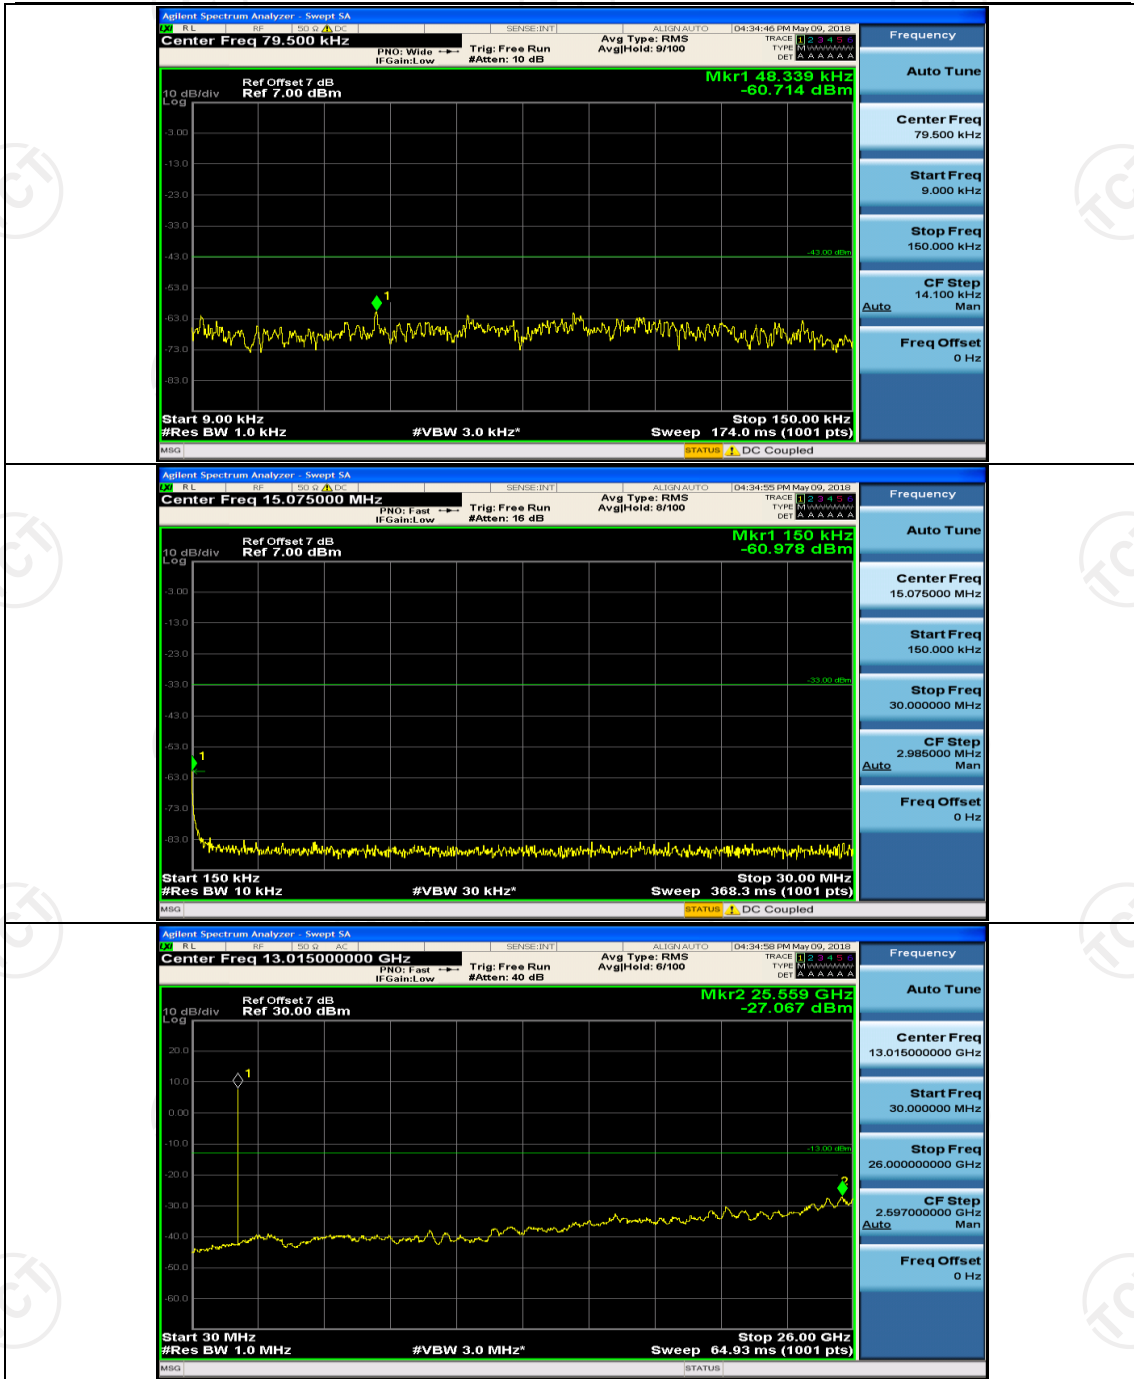

(Channel Bandwidth:20 MHz)_HCH_16QAM_1RB#99

(Channel Bandwidth:20 MHz)_HCH_16QAM_50RB#0

(Channel Bandwidth:20 MHz)_HCH_16QAM_50RB#25

(Channel Bandwidth:20 MHz)_HCH_16QAM_50RB#0

(Channel Bandwidth:20 MHz)_HCH_16QAM_100RB#0

Appendix E: Conducted Spurious Emission

Test Graphs

Channel Bandwidth: 1.4 MHz

(Channel Bandwidth: 1.4 MHz)_MCH_QPSK_1RB#0

(Channel Bandwidth: 1.4 MHz)_MCH_QPSK_1RB#0

(Channel Bandwidth: 1.4 MHz)_HCH_QPSK_1RB#0