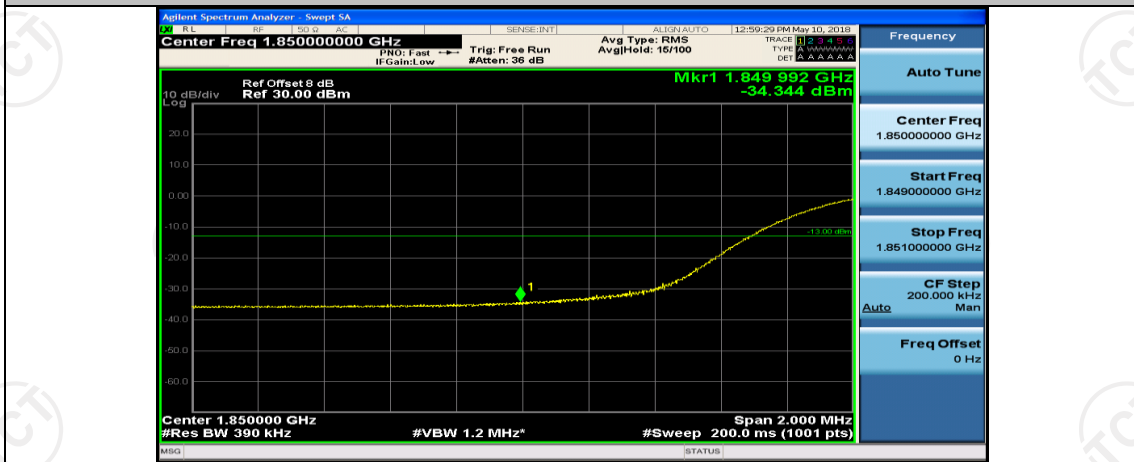

(Channel Bandwidth:20 MHz)_LCH_16QAM_100RB#0

(Channel Bandwidth:20 MHz)_HCH_16QAM_1RB#0