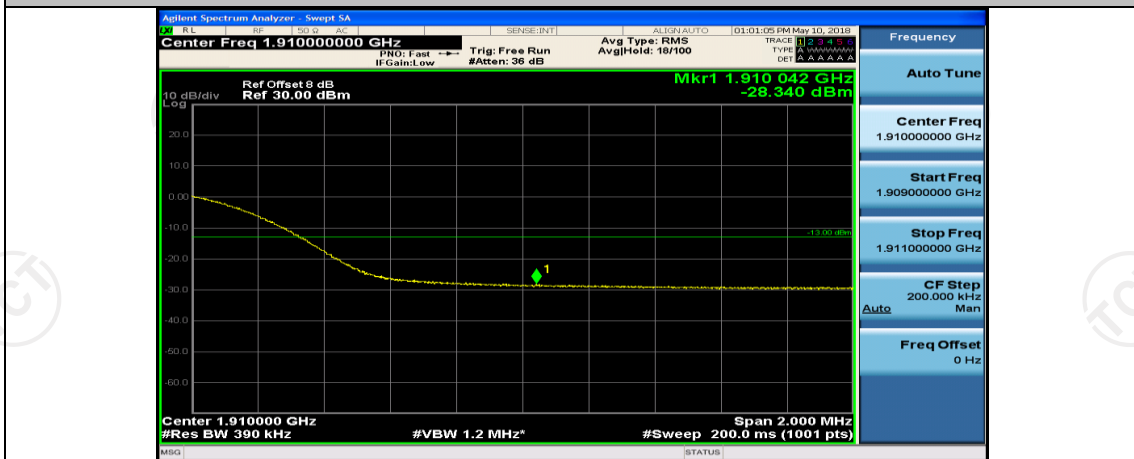

(Channel Bandwidth:20 MHz)_HCH_16QAM_1RB#99

(Channel Bandwidth:20 MHz)_HCH_16QAM_50RB#0

(Channel Bandwidth:20 MHz)_HCH_16QAM_50RB#25

(Channel Bandwidth:20 MHz)_HCH_16QAM_50RB#0

(Channel Bandwidth:20 MHz)_HCH_16QAM_100RB#0