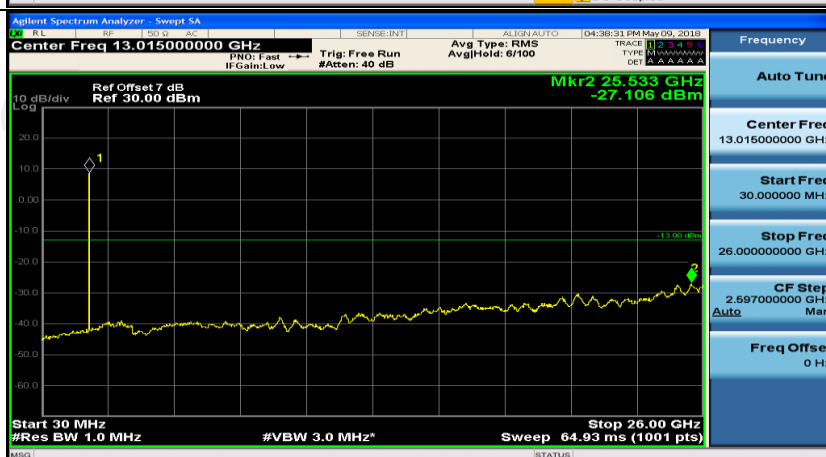

(Channel Bandwidth: 1.4 MHz)_HCH_QPSK_1RB#3

(Channel Bandwidth: 1.4 MHz)_LCH_16QAM_1RB#0

(Channel Bandwidth: 1.4 MHz)_LCH_16QAM_1RB#3

(Channel Bandwidth: 1.4 MHz)_HCH_16QAM_1RB#0

(Channel Bandwidth: 1.4 MHz)_HCH_16QAM_1RB#3