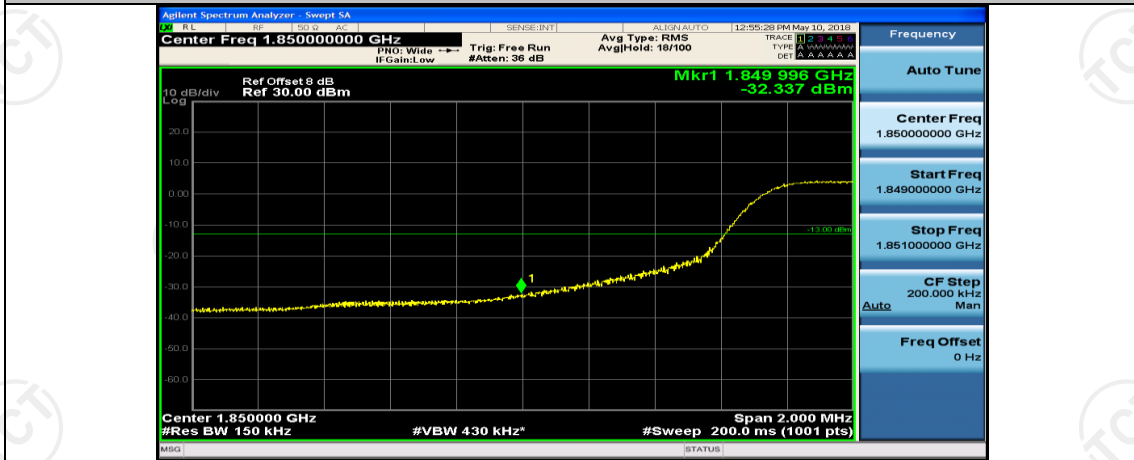

Channel Bandwidth: 15 MHz

(Channel Bandwidth: 15 MHz)_LCH_QPSK_1RB#74

(Channel Bandwidth:15 MHz)_LCH_QPSK_37RB#0

(Channel Bandwidth:15 MHz)_LCH_QPSK_37RB#18

(Channel Bandwidth:15 MHz)_LCH_QPSK_37RB#38

(Channel Bandwidth:15 MHz)_LCH_QPSK_75RB#0