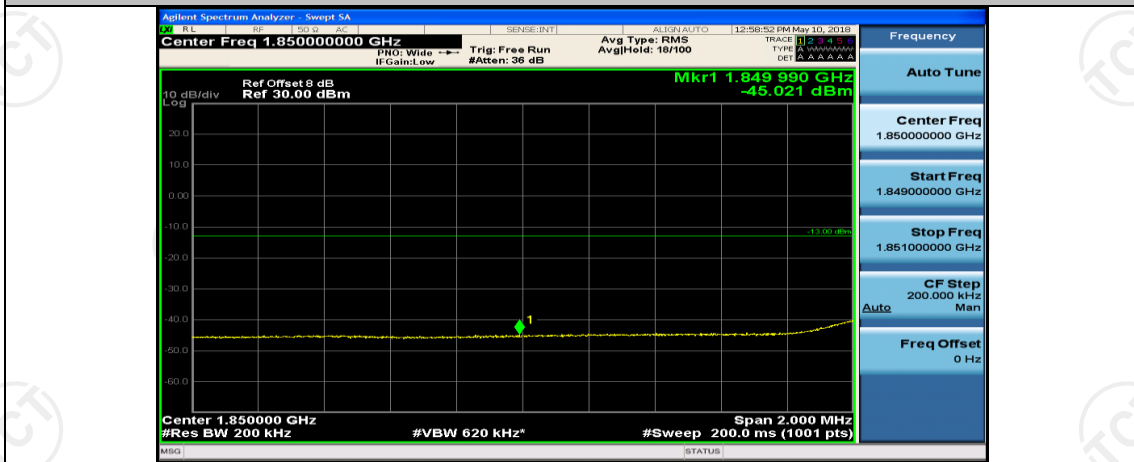

(Channel Bandwidth:20 MHz)_LCH_QPSK_50RB#0

(Channel Bandwidth:20 MHz)_LCH_QPSK_100RB#0