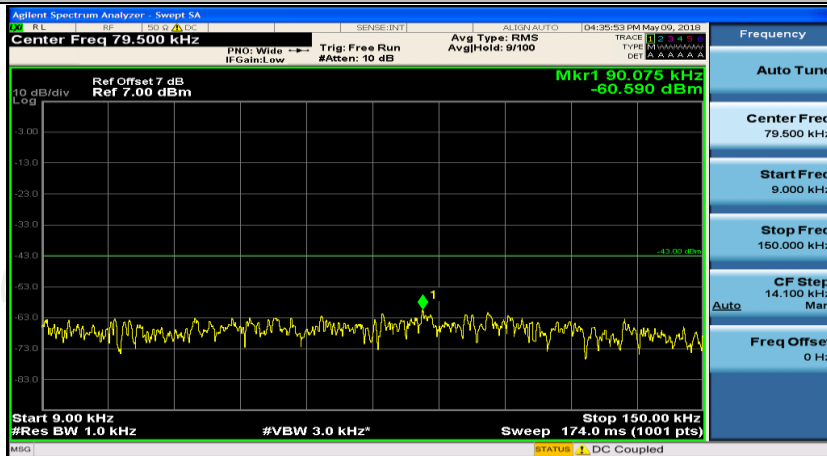

Appendix E: Conducted Spurious Emission

Test Graphs

Channel Bandwidth: 1.4 MHz

(Channel Bandwidth: 1.4 MHz)_MCH_QPSK_1RB#0

(Channel Bandwidth: 1.4 MHz)_MCH_QPSK_1RB#0

(Channel Bandwidth: 1.4 MHz)_HCH_QPSK_1RB#0