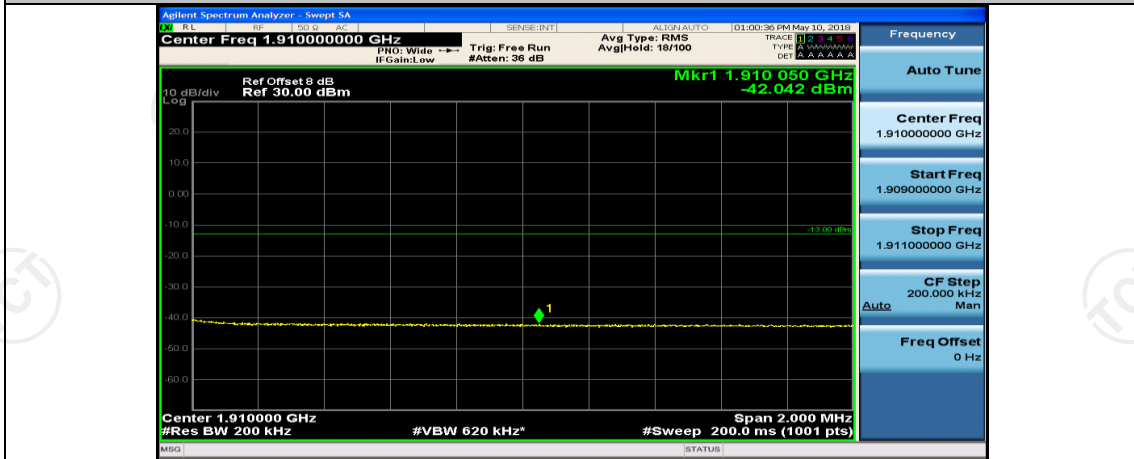

(Channel Bandwidth:20 MHz)_HCH_16QAM_50RB#0

(Channel Bandwidth:20 MHz)_HCH_16QAM_50RB#25