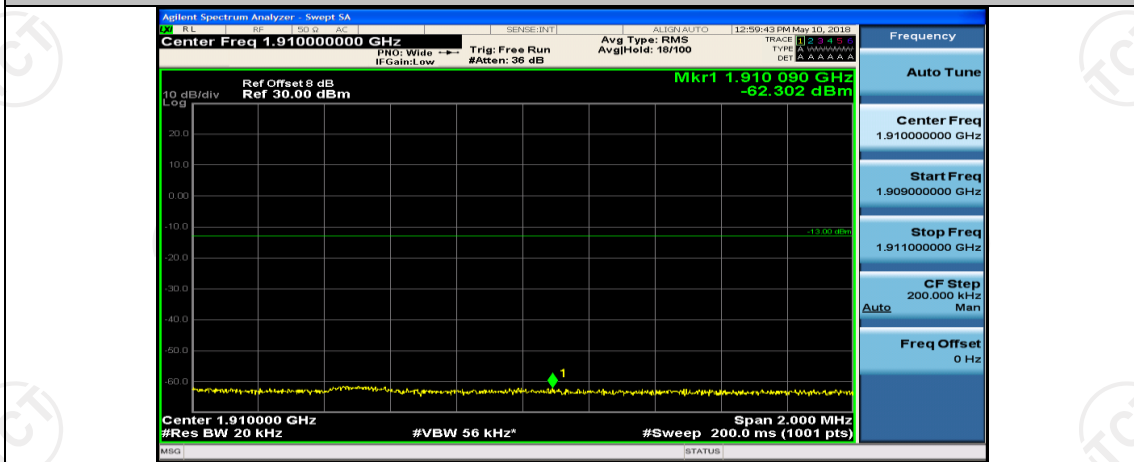

(Channel Bandwidth:20 MHz)_HCH_QPSK_1RB#49

(Channel Bandwidth:20 MHz)_HCH_QPSK_1RB#99