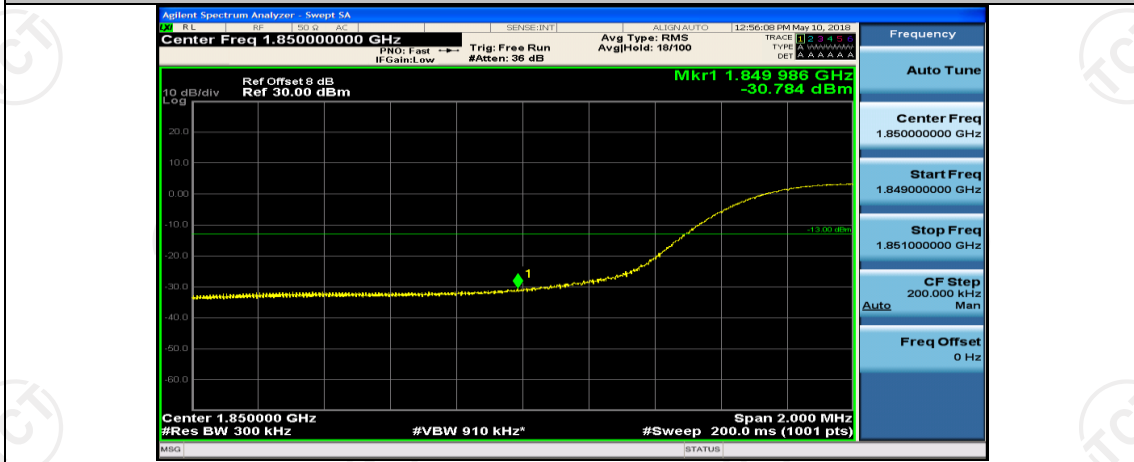

Channel Bandwidth: 15 MHz

(Channel Bandwidth: 15 MHz)_LCH_QPSK_1RB#74

(Channel Bandwidth:15 MHz)_LCH_QPSK_37RB#0

(Channel Bandwidth:15 MHz)_LCH_QPSK_37RB#18

(Channel Bandwidth:15 MHz)_LCH_QPSK_37RB#38

(Channel Bandwidth:15 MHz)_LCH_QPSK_75RB#0