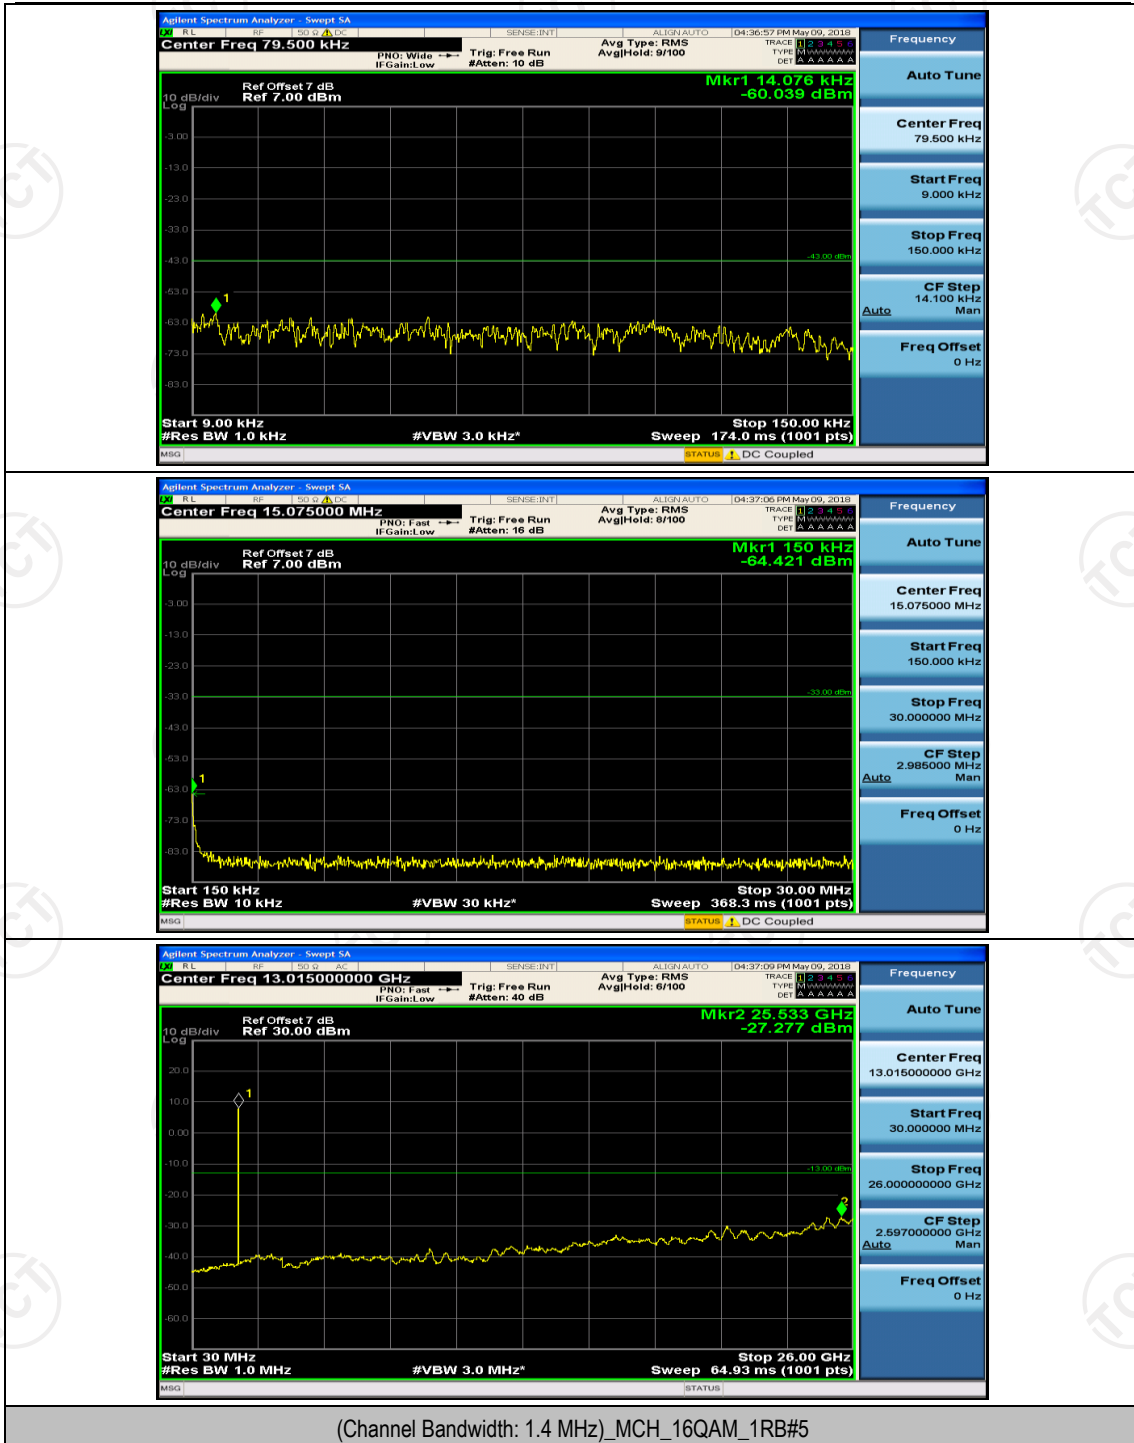

Appendix E: Conducted Spurious Emission

Test Graphs

Channel Bandwidth: 1.4 MHz

(Channel Bandwidth: 1.4 MHz)_MCH_QPSK_1RB#0

(Channel Bandwidth: 1.4 MHz)_MCH_QPSK_1RB#0

(Channel Bandwidth: 1.4 MHz)_HCH_QPSK_1RB#0

(Channel Bandwidth: 1.4 MHz)_HCH_QPSK_1RB#3

(Channel Bandwidth: 1.4 MHz)_LCH_16QAM_1RB#0

(Channel Bandwidth: 1.4 MHz)_LCH_16QAM_1RB#3

(Channel Bandwidth: 1.4 MHz)_HCH_16QAM_1RB#0

(Channel Bandwidth: 1.4 MHz)_HCH_16QAM_1RB#3