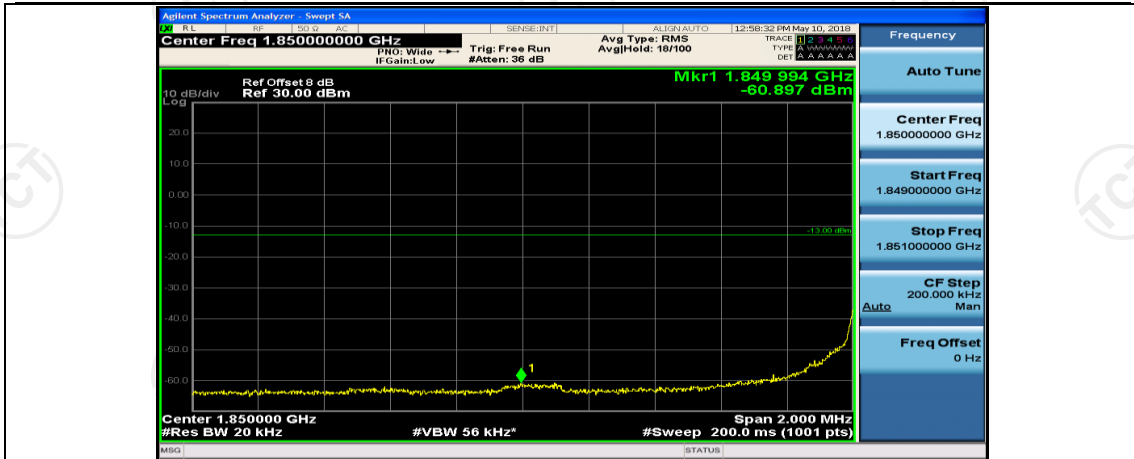

(Channel Bandwidth:20 MHz)_HCH_QPSK_100RB#0

(Channel Bandwidth:20 MHz)_LCH_16QAM_1RB#0

(Channel Bandwidth:20 MHz)_LCH_16QAM_1RB#49

(Channel Bandwidth:20 MHz)_LCH_16QAM_1RB#99

(Channel Bandwidth:20 MHz)_LCH_16QAM_50RB#0