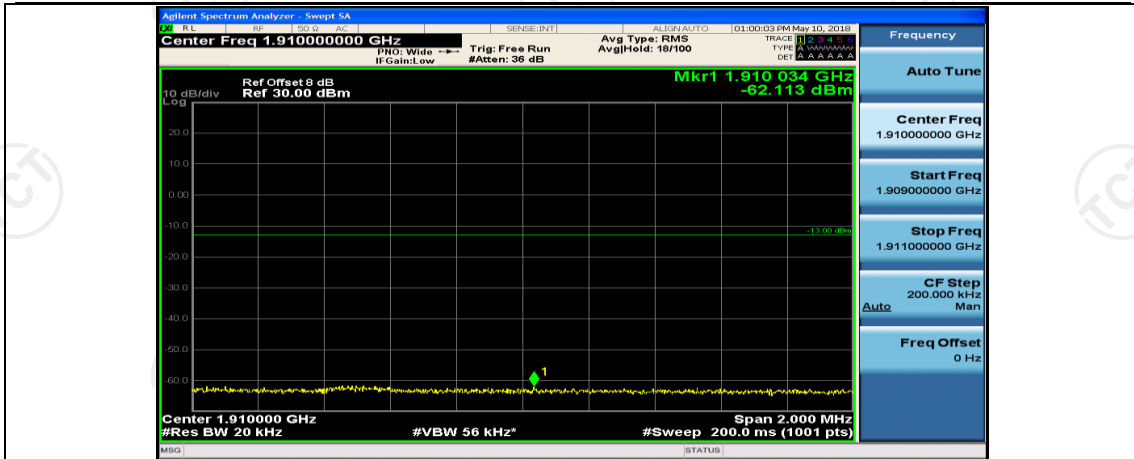

(Channel Bandwidth:20 MHz)_LCH_16QAM_50RB#25

(Channel Bandwidth:20 MHz)_LCH_16QAM_50RB#50

(Channel Bandwidth:20 MHz)_LCH_16QAM_100RB#0

(Channel Bandwidth:20 MHz)_HCH_16QAM_1RB#0

(Channel Bandwidth:20 MHz)_HCH_16QAM_1RB#49