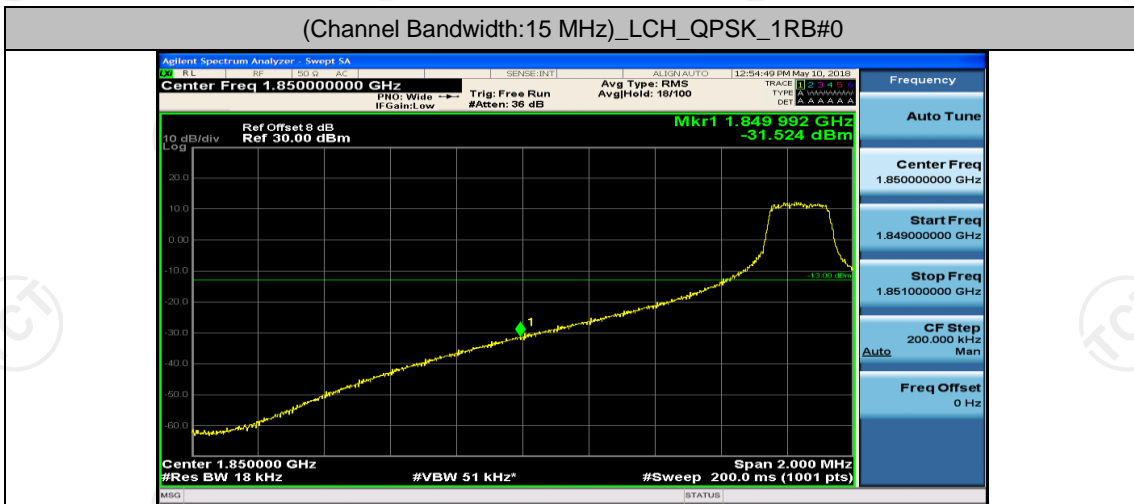

Channel Bandwidth: 15 MHz

(Channel Bandwidth: 15 MHz)_LCH_QPSK_1RB#74

(Channel Bandwidth:15 MHz)_LCH_QPSK_37RB#0

(Channel Bandwidth:15 MHz)_LCH_QPSK_37RB#18

(Channel Bandwidth:15 MHz)_LCH_QPSK_37RB#38

(Channel Bandwidth:15 MHz)_LCH_QPSK_75RB#0