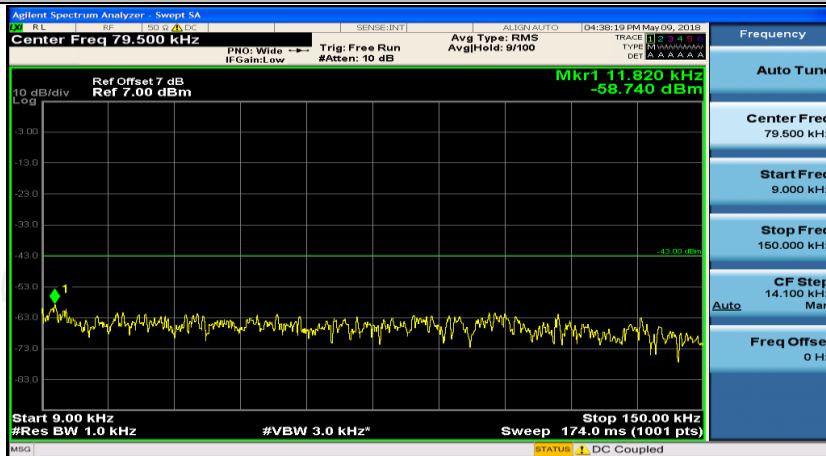

(Channel Bandwidth: 1.4 MHz)_HCH_QPSK_1RB#3

(Channel Bandwidth: 1.4 MHz)_LCH_16QAM_1RB#0

(Channel Bandwidth: 1.4 MHz)_LCH_16QAM_1RB#3

(Channel Bandwidth: 1.4 MHz)_HCH_16QAM_1RB#0

(Channel Bandwidth: 1.4 MHz)_HCH_16QAM_1RB#3