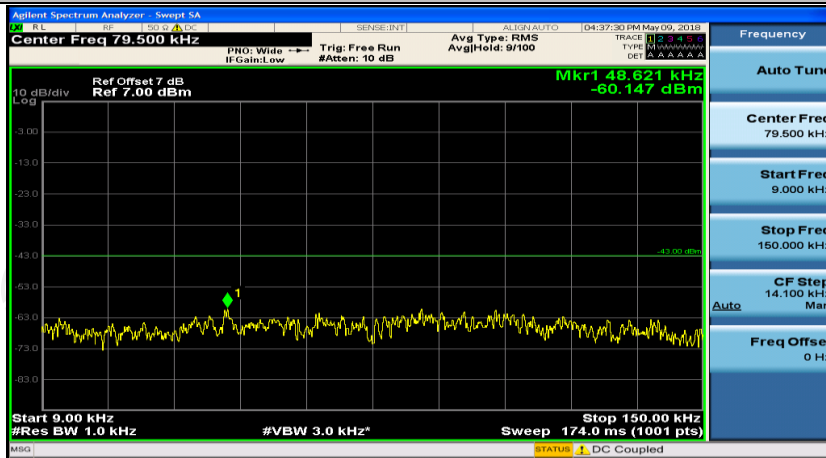

Appendix E: Conducted Spurious Emission

Test Graphs

Channel Bandwidth: 1.4 MHz

(Channel Bandwidth: 1.4 MHz)_MCH_QPSK_1RB#0

(Channel Bandwidth: 1.4 MHz)_MCH_QPSK_1RB#0

(Channel Bandwidth: 1.4 MHz)_HCH_QPSK_1RB#0