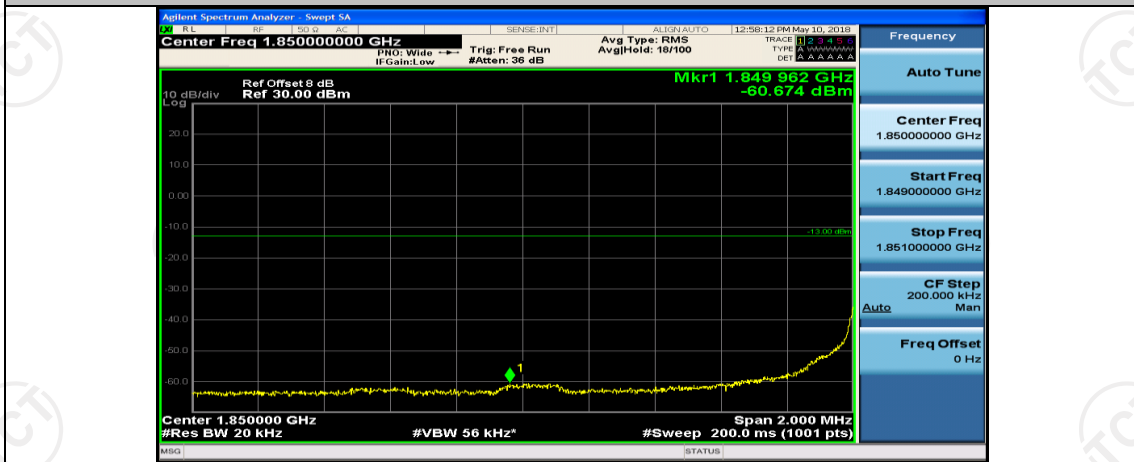

(Channel Bandwidth:15 MHz)_HCH_16QAM_37RB#18

(Channel Bandwidth:15 MHz)_HCH_16QAM_37RB#38

(Channel Bandwidth:15 MHz)_HCH_16QAM_75RB#0

Channel Bandwidth: 20 MHz

(Channel Bandwidth:20 MHz)_LCH_QPSK_1RB#49

(Channel Bandwidth:20 MHz)_LCH_QPSK_1RB#99