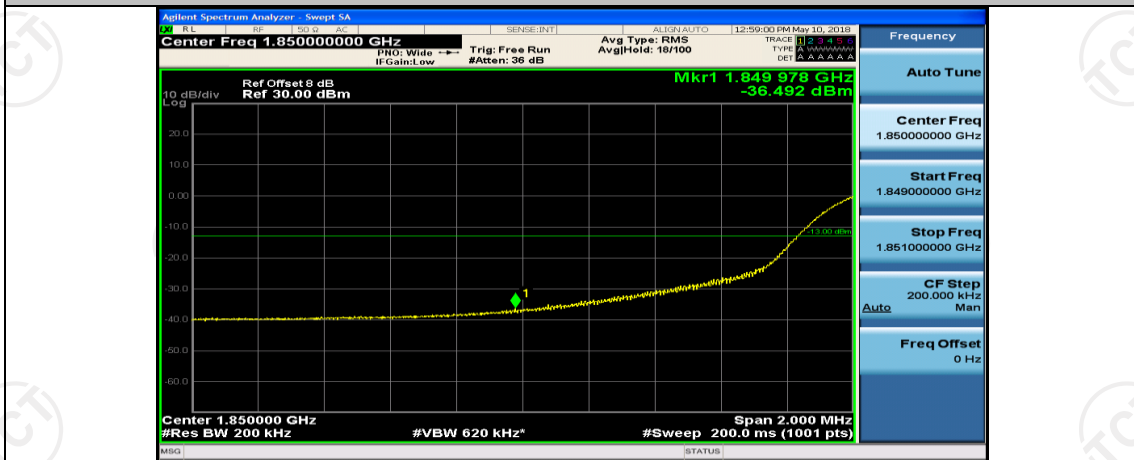

(Channel Bandwidth:20 MHz)_HCH_QPSK_100RB#0

(Channel Bandwidth:20 MHz)_LCH_16QAM_1RB#0

(Channel Bandwidth:20 MHz)_LCH_16QAM_1RB#49

(Channel Bandwidth:20 MHz)_LCH_16QAM_1RB#99

(Channel Bandwidth:20 MHz)_LCH_16QAM_50RB#0