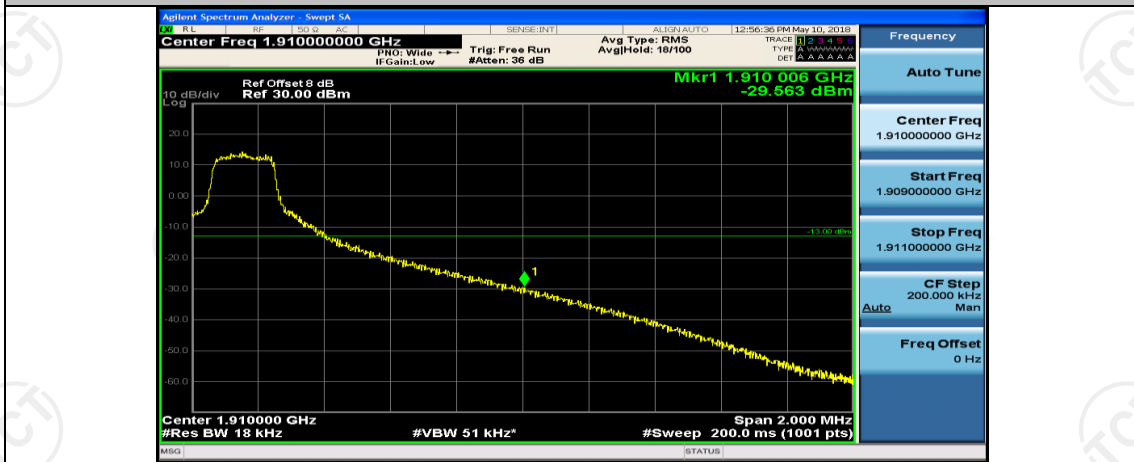

(Channel Bandwidth:15 MHz)_HCH_QPSK_1RB#74

(Channel Bandwidth:15 MHz)_HCH_QPSK_37RB#0