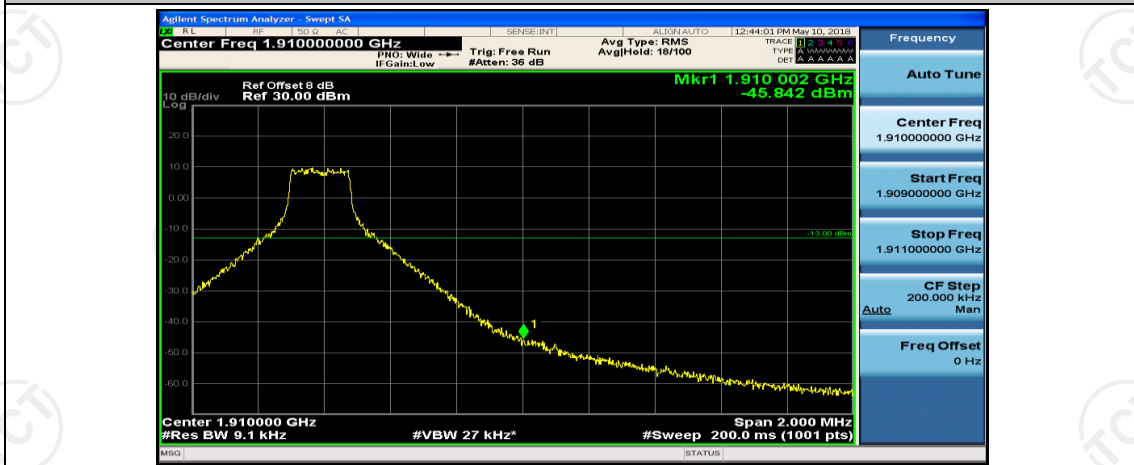

(Channel Bandwidth: 1.4 MHz)_HCH_16QAM_1RB#3