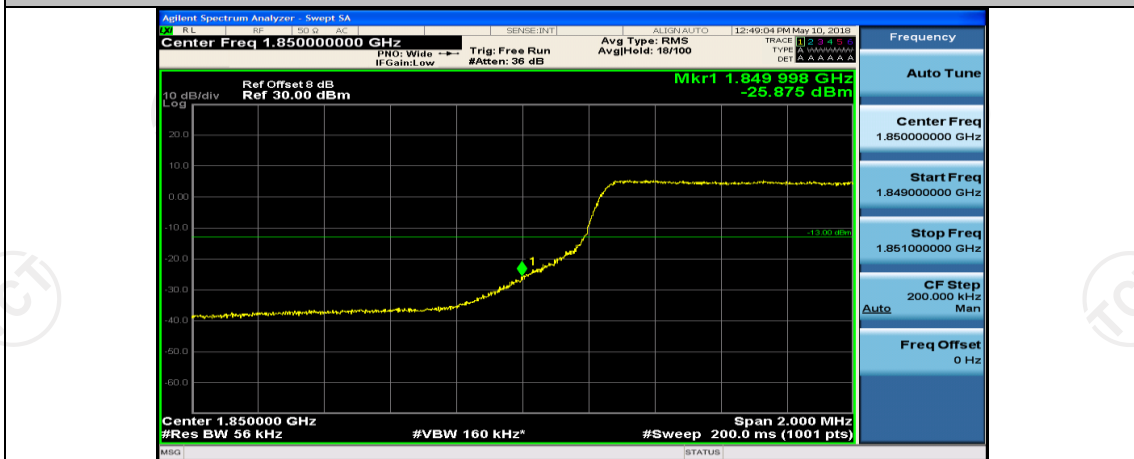

(Channel Bandwidth: 3 MHz)_HCH_16QAM_8RB#7

(Channel Bandwidth: 3 MHz)_HCH_16QAM_15RB#0

Channel Bandwidth: 5 MHz

(Channel Bandwidth: 5 MHz)_LCH_QPSK_1RB#12

(Channel Bandwidth: 5 MHz)_LCH_QPSK_1RB#24

(Channel Bandwidth: 5 MHz)_LCH_QPSK_12RB#0