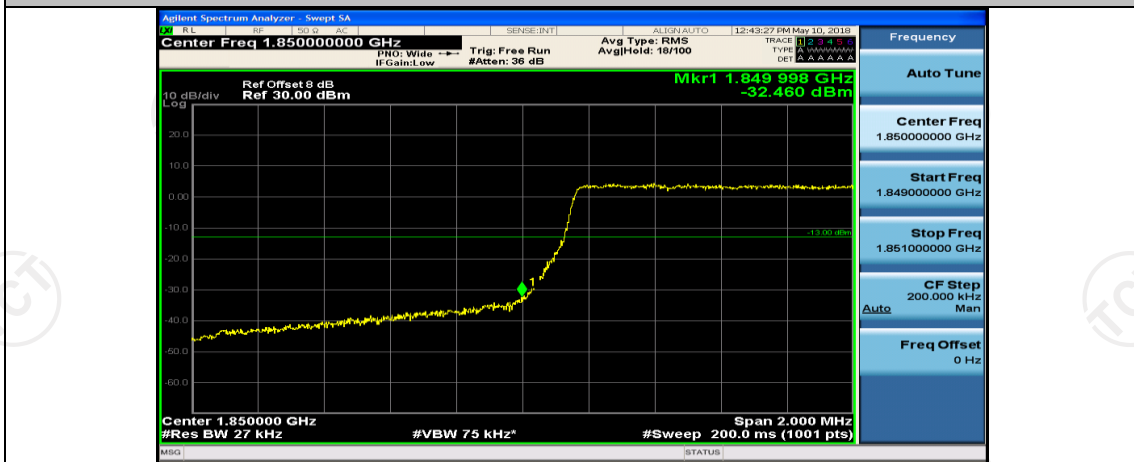

(Channel Bandwidth: 1.4 MHz)_LCH_16QAM_3RB#0

(Channel Bandwidth: 1.4 MHz)_LCH_16QAM_3RB#2

(Channel Bandwidth: 1.4 MHz)_LCH_16QAM_3RB#3

(Channel Bandwidth: 1.4 MHz)_LCH_16QAM_6RB#0

(Channel Bandwidth: 1.4 MHz)_HCH_16QAM_1RB#0