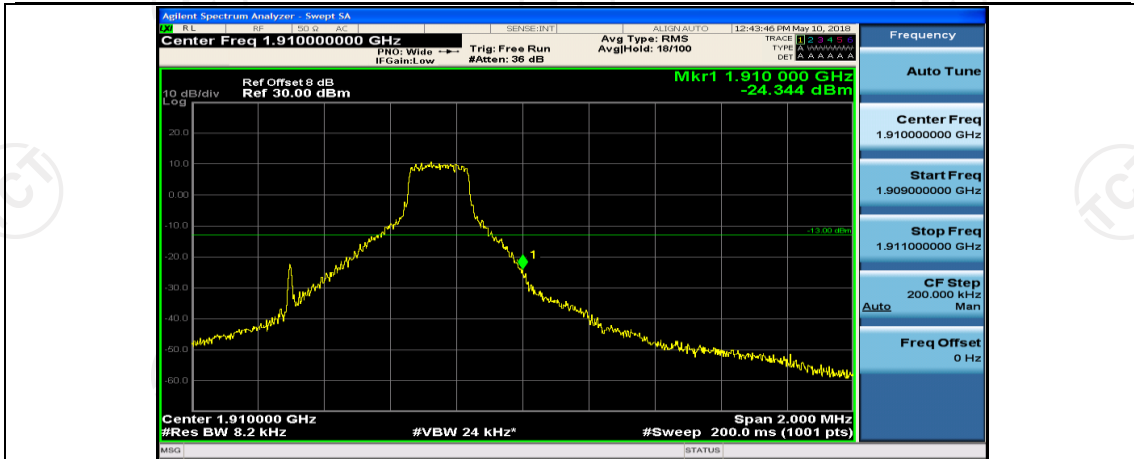

(Channel Bandwidth: 1.4 MHz)_HCH_QPSK_1RB#0

(Channel Bandwidth: 1.4 MHz)_HCH_QPSK_1RB#3

(Channel Bandwidth: 1.4 MHz)_HCH_QPSK_1RB#5

(Channel Bandwidth: 1.4 MHz)_HCH_QPSK_3RB#0

(Channel Bandwidth: 1.4 MHz)_HCH_QPSK_3RB#2