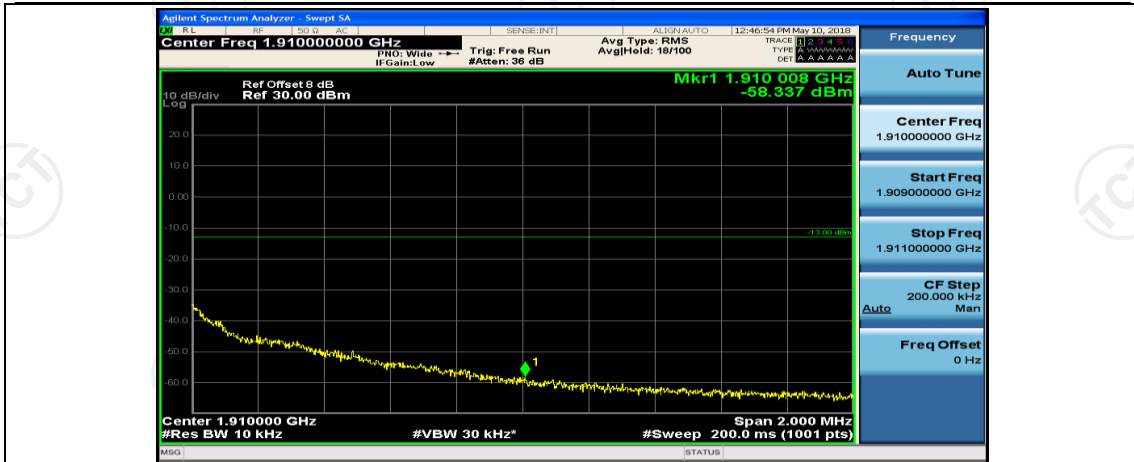

(Channel Bandwidth: 3 MHz)_HCH_QPSK_1RB#7