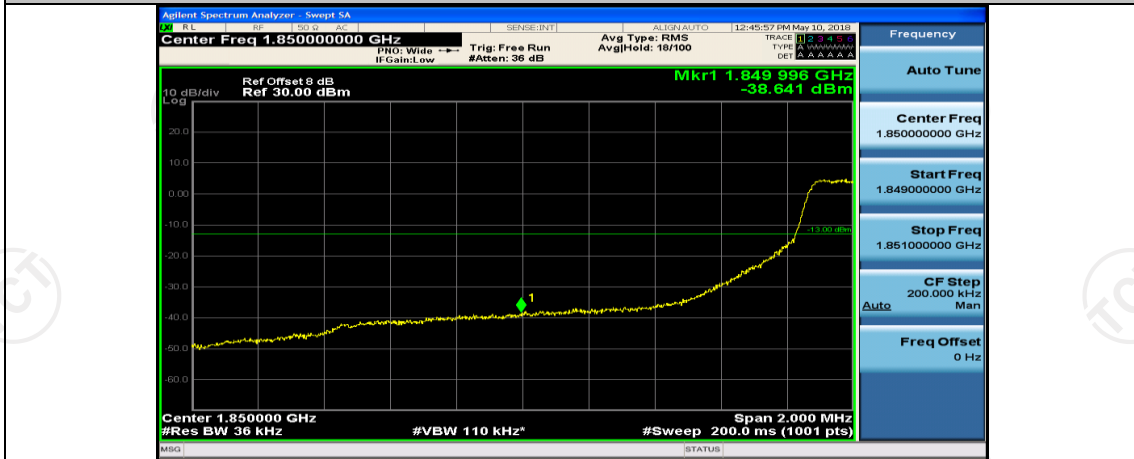

(Channel Bandwidth: 1.4 MHz)_HCH_16QAM_6RB#0

Channel Bandwidth: 3 MHz

(Channel Bandwidth: 3 MHz)_LCH_QPSK_1RB#14

(Channel Bandwidth: 3 MHz)_LCH_QPSK_8RB#0

(Channel Bandwidth: 3 MHz)_LCH_QPSK_8RB#4

(Channel Bandwidth: 3 MHz)_LCH_QPSK_8RB#7