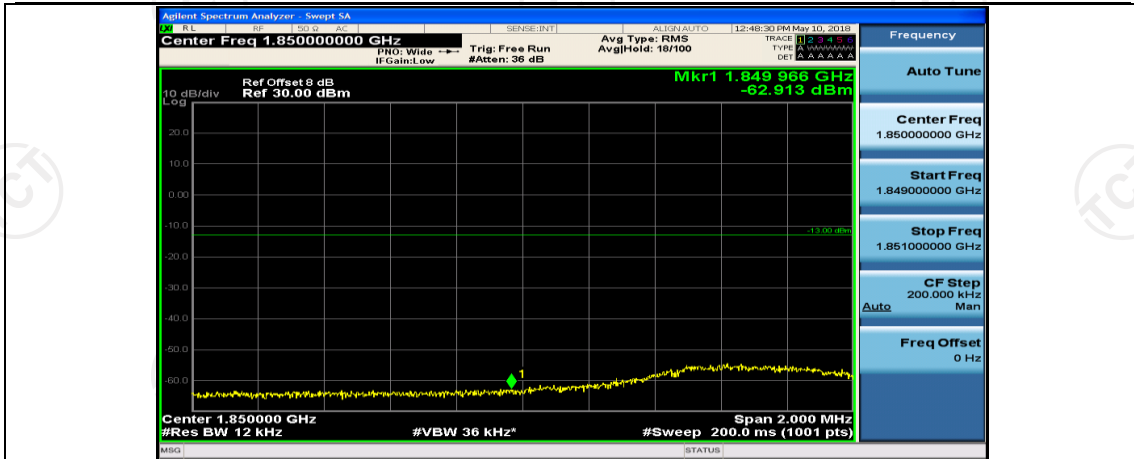

(Channel Bandwidth: 3 MHz)_HCH_16QAM_8RB#7

(Channel Bandwidth: 3 MHz)_HCH_16QAM_15RB#0

Channel Bandwidth: 5 MHz

(Channel Bandwidth: 5 MHz)_LCH_QPSK_1RB#12

(Channel Bandwidth: 5 MHz)_LCH_QPSK_1RB#24

(Channel Bandwidth: 5 MHz)_LCH_QPSK_12RB#0