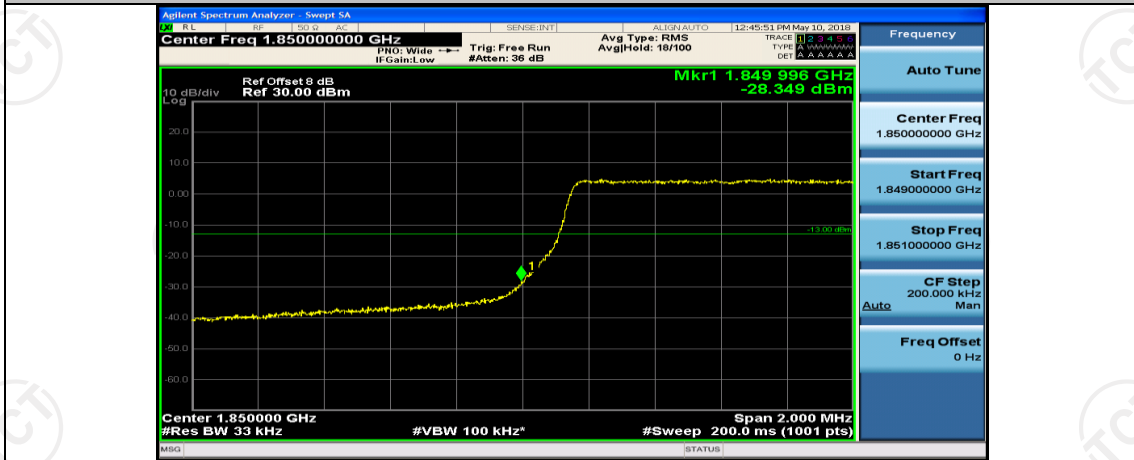

(Channel Bandwidth: 1.4 MHz)_HCH_16QAM_6RB#0

Channel Bandwidth: 3 MHz

(Channel Bandwidth: 3 MHz)_LCH_QPSK_1RB#14

(Channel Bandwidth: 3 MHz)_LCH_QPSK_8RB#0

(Channel Bandwidth: 3 MHz)_LCH_QPSK_8RB#4

(Channel Bandwidth: 3 MHz)_LCH_QPSK_8RB#7