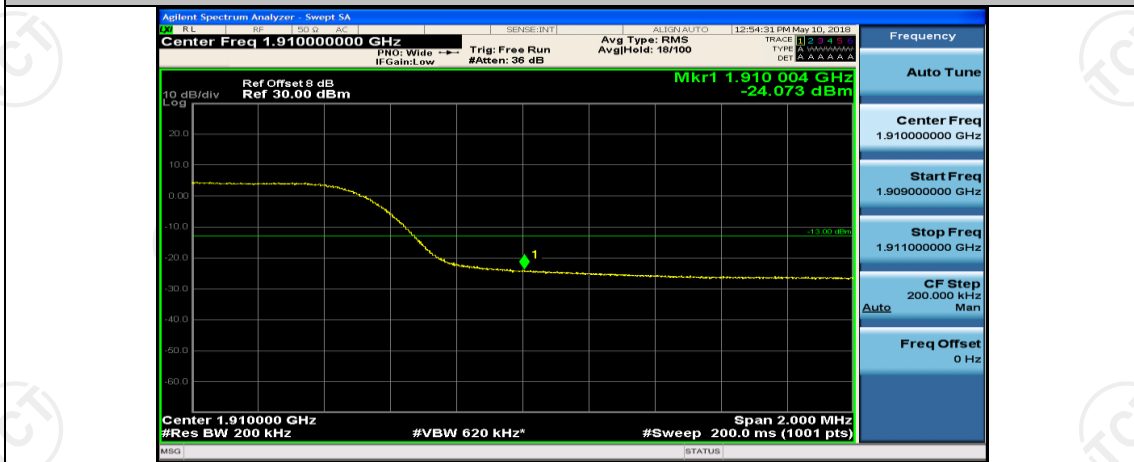

Channel Bandwidth: 10 MHz_HCH_QPSK_50RB#0