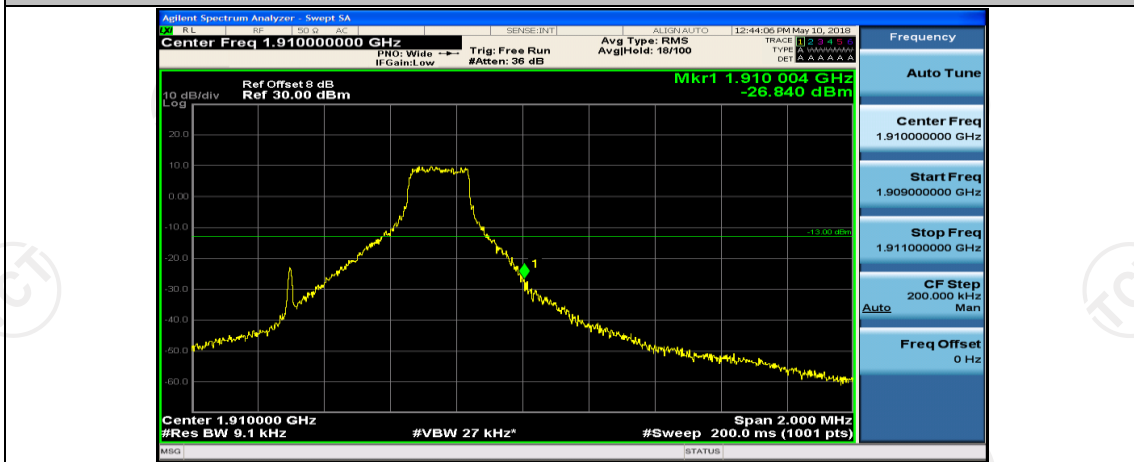

(Channel Bandwidth: 1.4 MHz)_HCH_16QAM_1RB#5