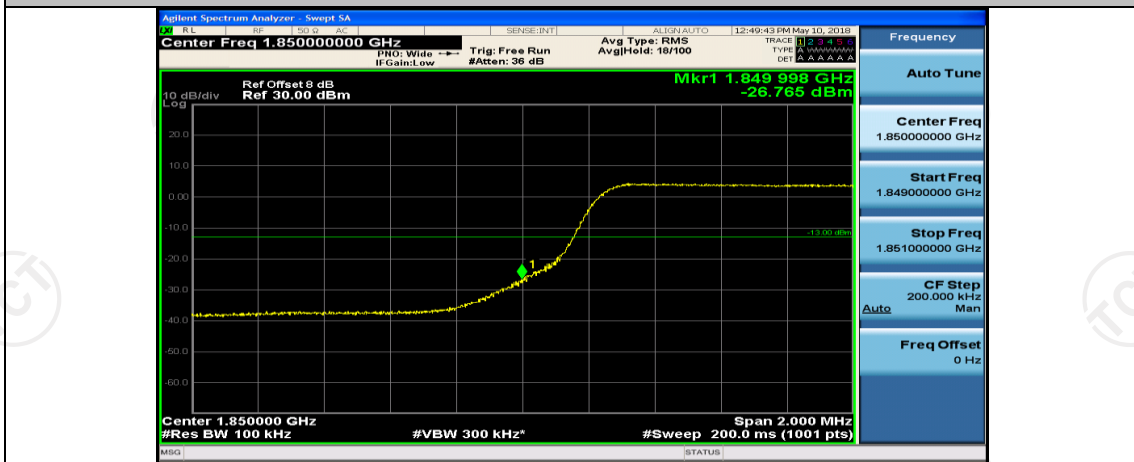

(Channel Bandwidth: 5 MHz)_LCH_QPSK_25RB#0