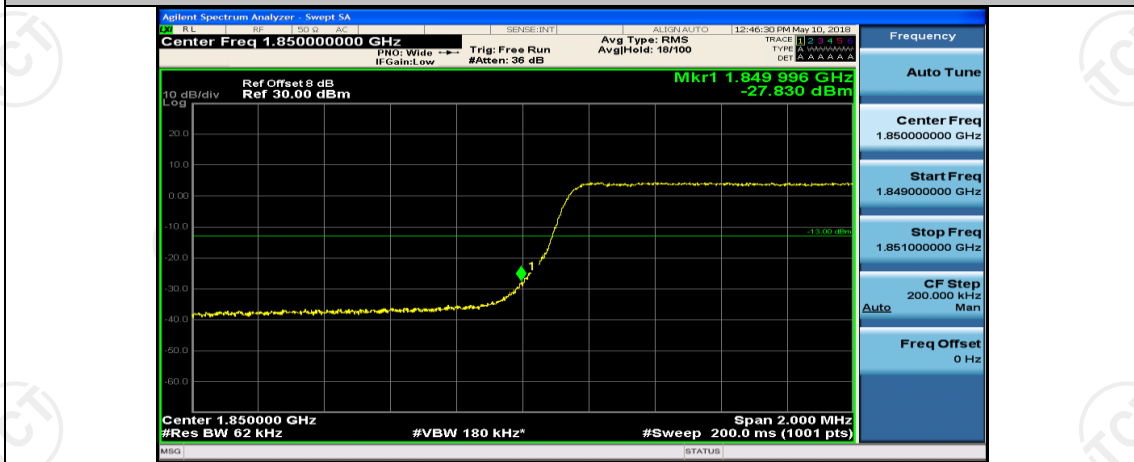

(Channel Bandwidth: 3 MHz)_LCH_QPSK_15RB#0