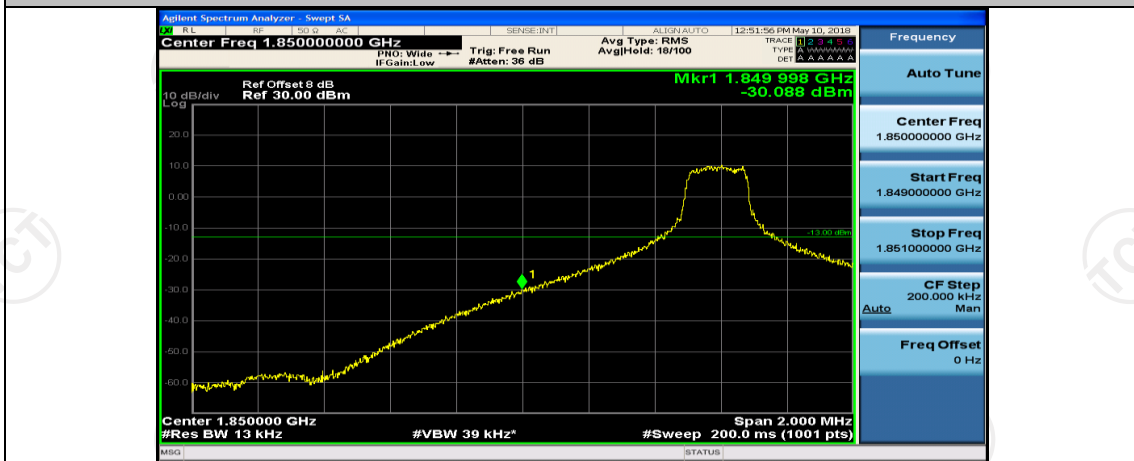

Channel Bandwidth: 10 MHz_LCH_16QAM_1RB#24