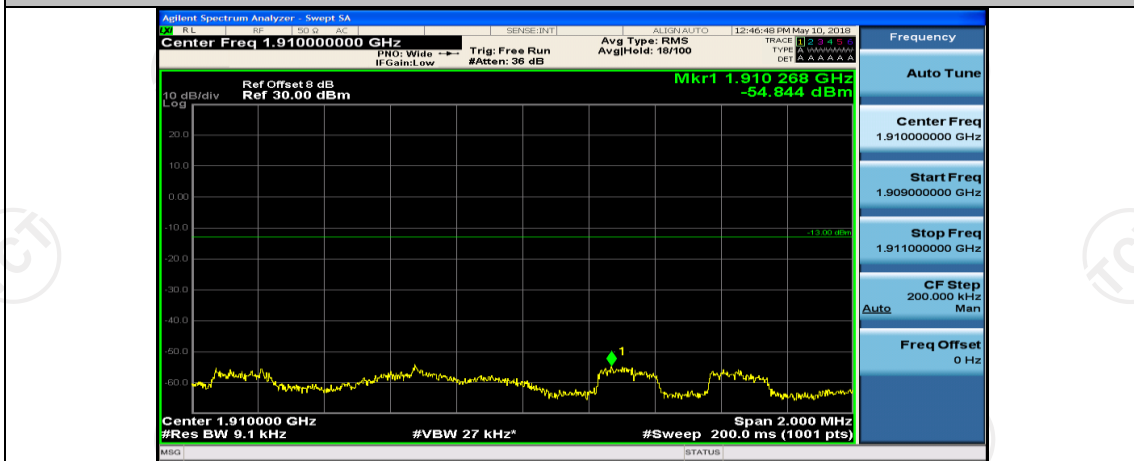

(Channel Bandwidth: 3 MHz)_HCH_QPSK_1RB#0