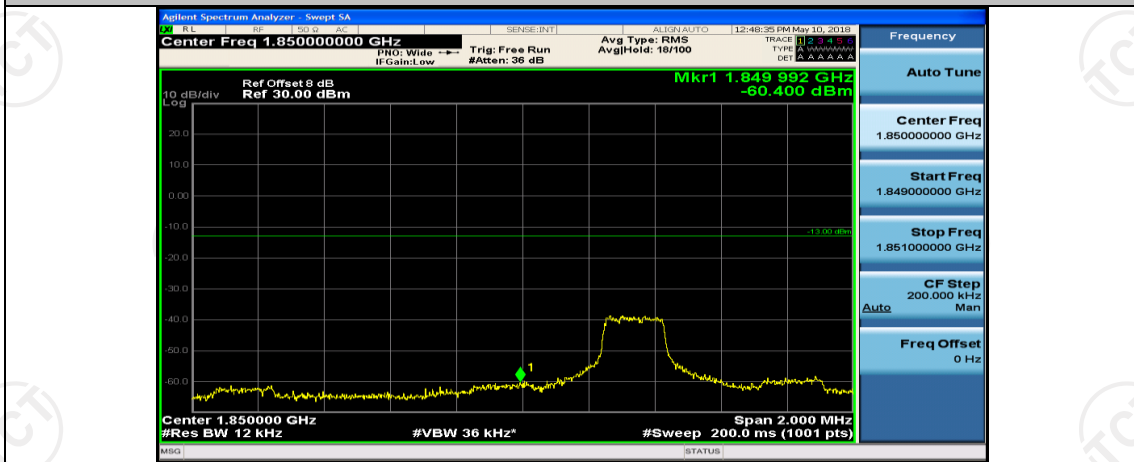

(Channel Bandwidth: 3 MHz)_HCH_16QAM_8RB#7

(Channel Bandwidth: 3 MHz)_HCH_16QAM_15RB#0

Channel Bandwidth: 5 MHz

(Channel Bandwidth: 5 MHz)_LCH_QPSK_1RB#12

(Channel Bandwidth: 5 MHz)_LCH_QPSK_1RB#24

(Channel Bandwidth: 5 MHz)_LCH_QPSK_12RB#0