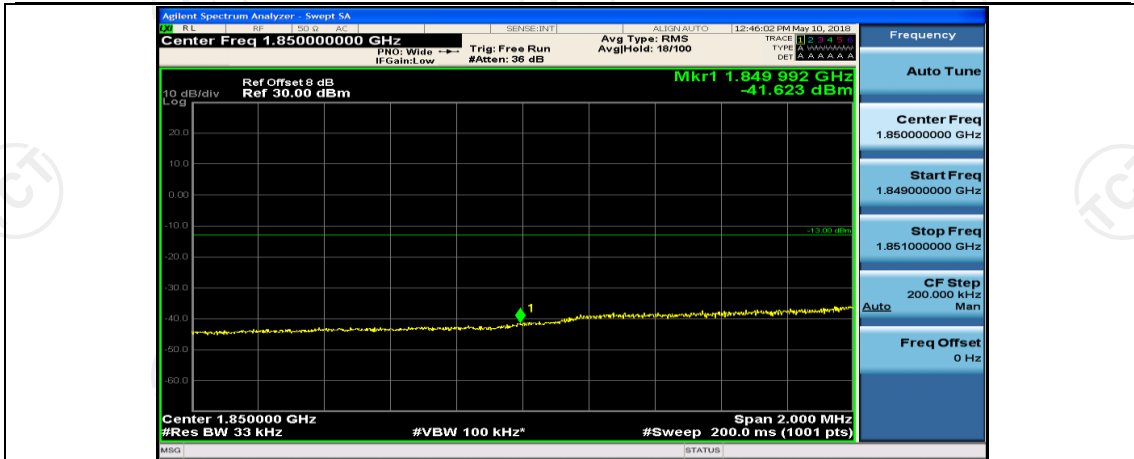

(Channel Bandwidth: 1.4 MHz)_HCH_16QAM_6RB#0

Channel Bandwidth: 3 MHz

(Channel Bandwidth: 3 MHz)_LCH_QPSK_1RB#14

(Channel Bandwidth: 3 MHz)_LCH_QPSK_8RB#0

(Channel Bandwidth: 3 MHz)_LCH_QPSK_8RB#4

(Channel Bandwidth: 3 MHz)_LCH_QPSK_8RB#7