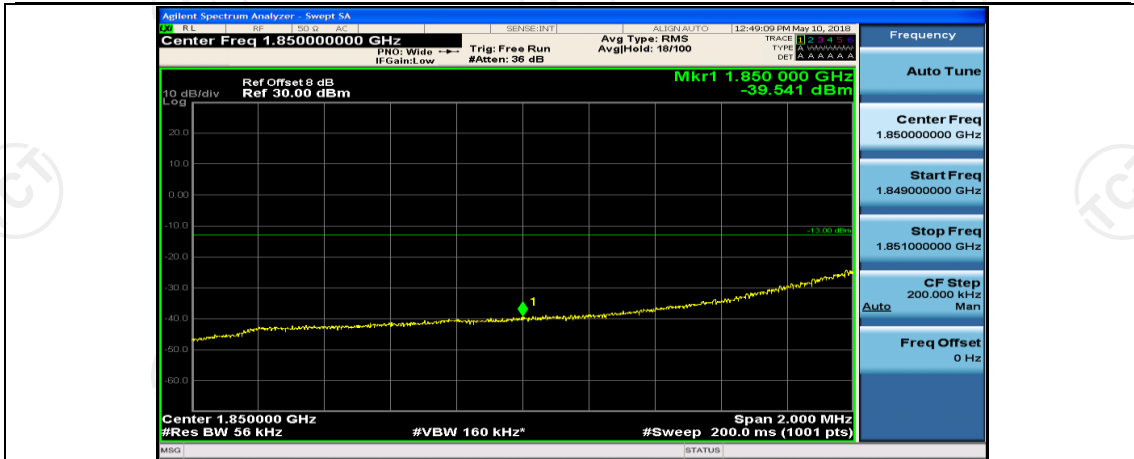

(Channel Bandwidth: 5 MHz)_LCH_QPSK_12RB#6