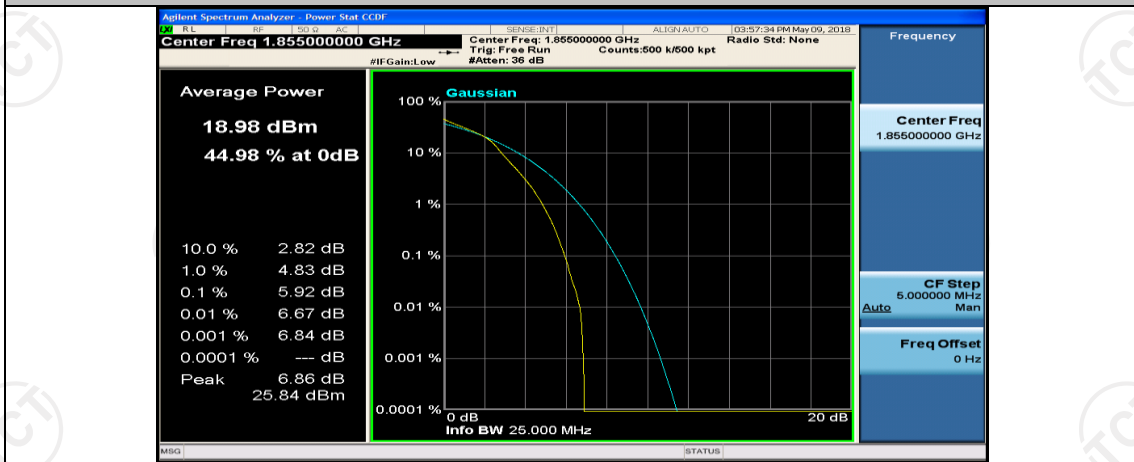

Channel Bandwidth: 10 MHz_MCH_QPSK_50RB#0

Channel Bandwidth: 10 MHz_HCH_QPSK_1RB#0

Channel Bandwidth: 10 MHz_HCH_QPSK_1RB#24

Channel Bandwidth: 10 MHz_LCH_16QAM_25RB#12

Channel Bandwidth: 10 MHz_LCH_16QAM_25RB#25