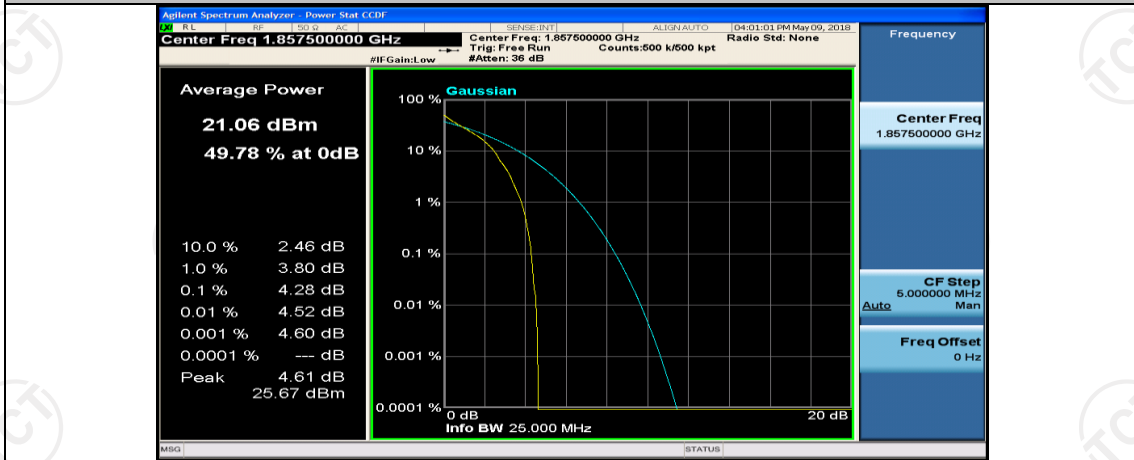

(Channel Bandwidth:15 MHz)_LCH_QPSK_1RB#37