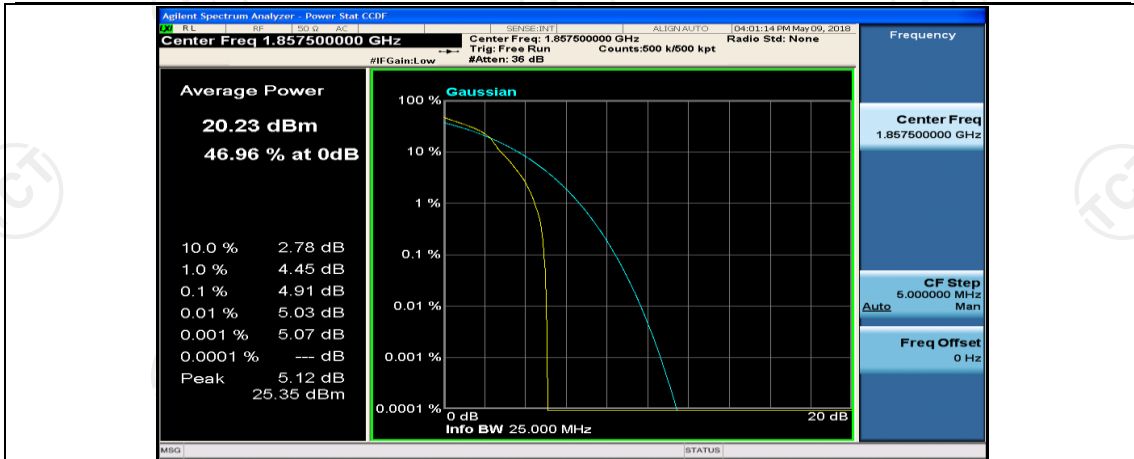

(Channel Bandwidth:15 MHz)_LCH_16QAM_1RB#0