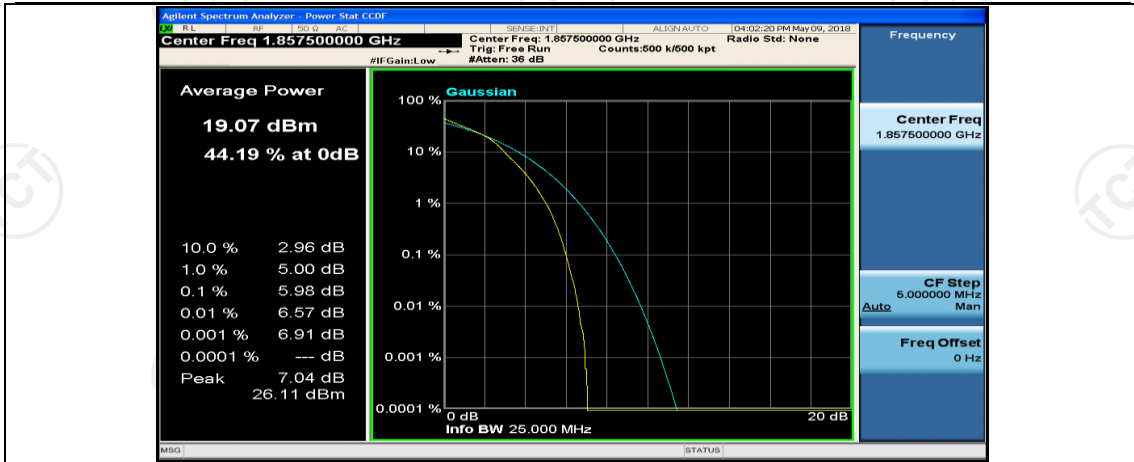

(Channel Bandwidth:15 MHz)_LCH_16QAM_75RB#0

(Channel Bandwidth:15 MHz)_MCH_16QAM_1RB#0