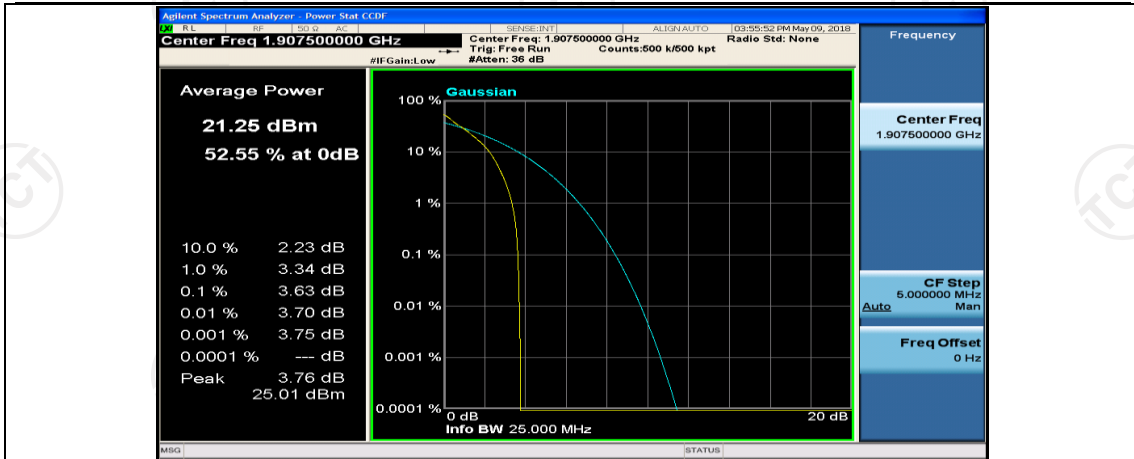

(Channel Bandwidth: 5 MHz)_HCH_QPSK_1RB#12

(Channel Bandwidth: 5 MHz)_HCH_QPSK_1RB#24

(Channel Bandwidth: 5 MHz)_HCH_QPSK_12RB#0

(Channel Bandwidth: 5 MHz)_HCH_QPSK_12RB#6

(Channel Bandwidth: 5 MHz)_LCH_16QAM_1RB#12