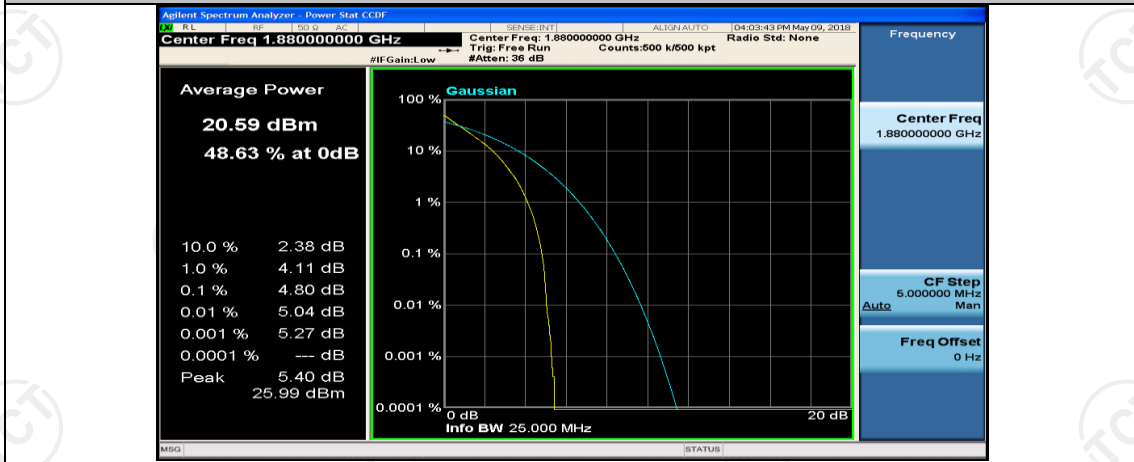

(Channel Bandwidth:15 MHz)_MCH_QPSK_75RB#0