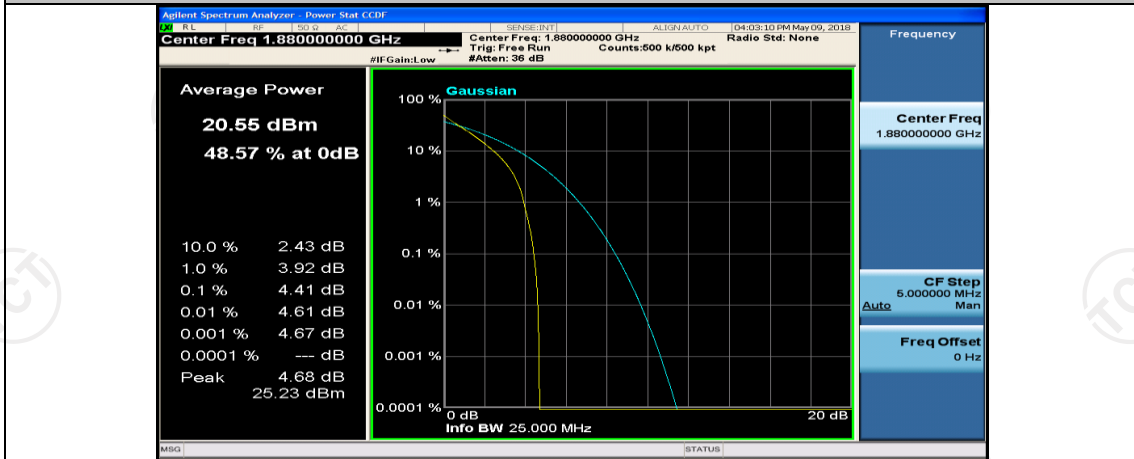

(Channel Bandwidth:15 MHz)_MCH_QPSK_37RB#18