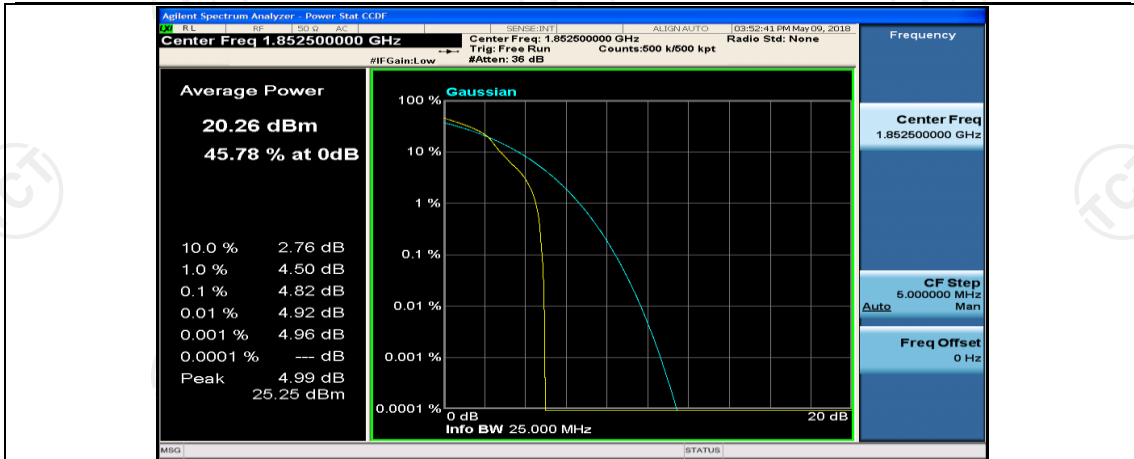

(Channel Bandwidth: 5 MHz)_HCH_QPSK_1RB#12

(Channel Bandwidth: 5 MHz)_HCH_QPSK_1RB#24

(Channel Bandwidth: 5 MHz)_HCH_QPSK_12RB#0

(Channel Bandwidth: 5 MHz)_HCH_QPSK_12RB#6

(Channel Bandwidth: 5 MHz)_LCH_16QAM_1RB#12