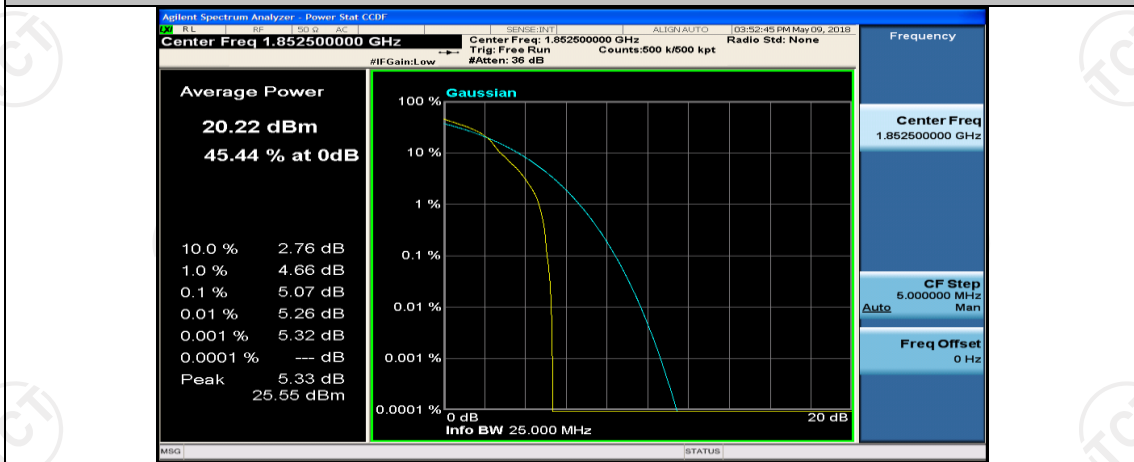

(Channel Bandwidth: 5 MHz)_HCH_QPSK_1RB#12

(Channel Bandwidth: 5 MHz)_HCH_QPSK_1RB#24

(Channel Bandwidth: 5 MHz)_HCH_QPSK_12RB#0

(Channel Bandwidth: 5 MHz)_HCH_QPSK_12RB#6

(Channel Bandwidth: 5 MHz)_LCH_16QAM_1RB#12

(Channel Bandwidth: 5 MHz)_LCH_16QAM_1RB#24

(Channel Bandwidth: 5 MHz)_LCH_16QAM_12RB#0

(Channel Bandwidth: 5 MHz)_LCH_16QAM_12RB#6

(Channel Bandwidth: 5 MHz)_LCH_16QAM_12RB#13

(Channel Bandwidth: 5 MHz)_LCH_16QAM_25RB#0