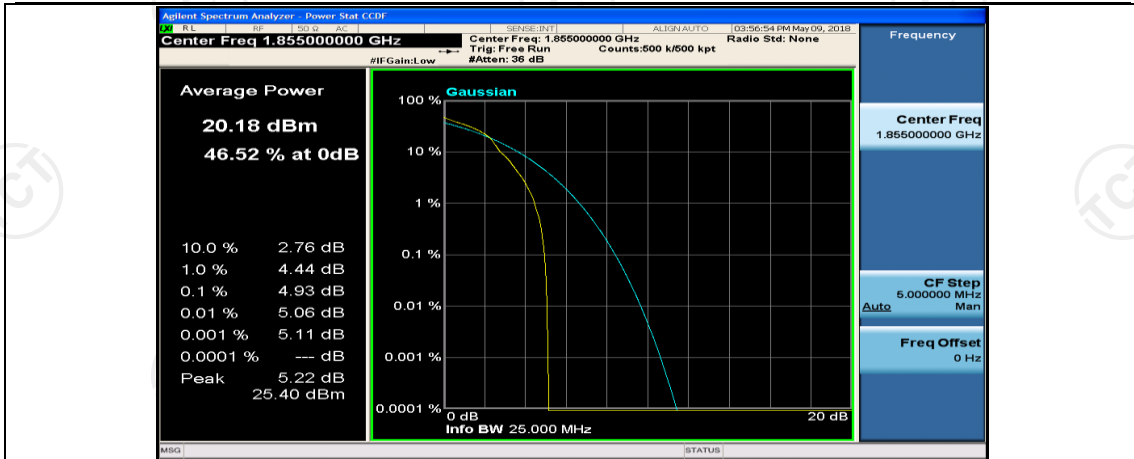

Channel Bandwidth: 10 MHz_MCH_QPSK_50RB#0

Channel Bandwidth: 10 MHz_HCH_QPSK_1RB#0

Channel Bandwidth: 10 MHz_HCH_QPSK_1RB#24

Channel Bandwidth: 10 MHz_LCH_16QAM_25RB#12

Channel Bandwidth: 10 MHz_LCH_16QAM_25RB#25