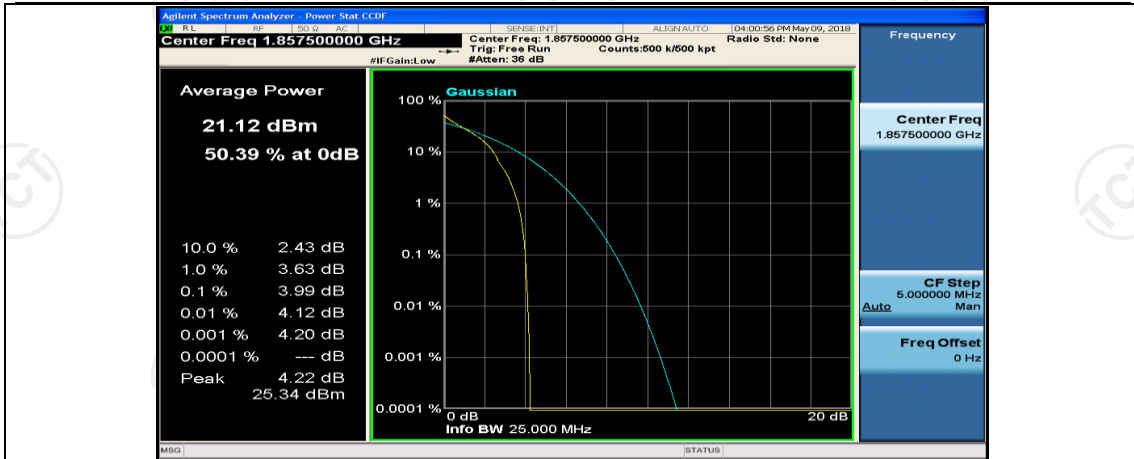

Channel Bandwidth: 10 MHz_HCH_16QAM_1RB#0

Channel Bandwidth: 10 MHz_HCH_16QAM_1RB#24

Channel Bandwidth: 10 MHz_HCH_16QAM_25RB#25

Channel Bandwidth: 10 MHz_HCH_16QAM_50RB#0

Channel Bandwidth: 15 MHz

(Channel Bandwidth:15 MHz)_LCH_QPSK_1RB#0