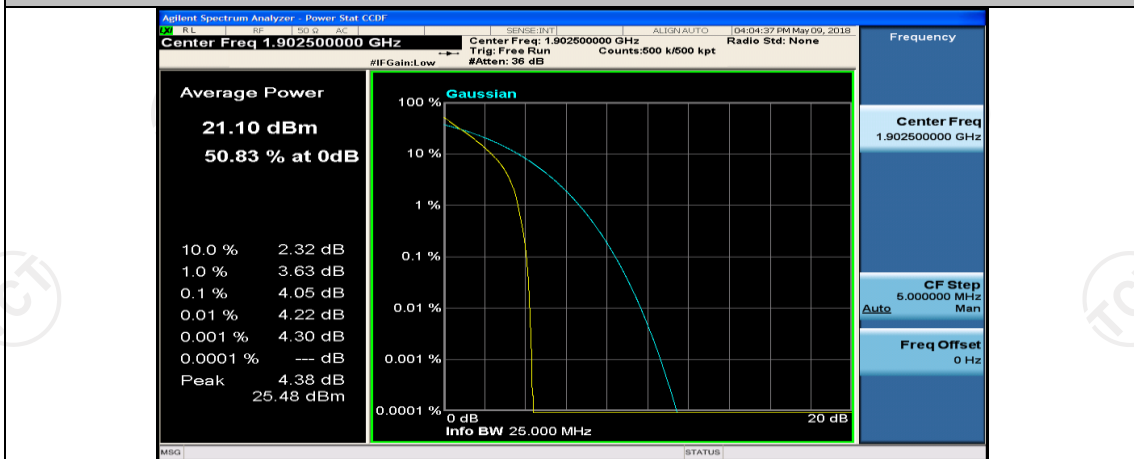

(Channel Bandwidth:15 MHz)_MCH_QPSK_37RB#18

(Channel Bandwidth:15 MHz)_MCH_QPSK_37RB#38

(Channel Bandwidth:15 MHz)_MCH_QPSK_75RB#0

(Channel Bandwidth:15 MHz)_HCH_QPSK_1RB#0

(Channel Bandwidth:15 MHz)_HCH_QPSK_1RB#37