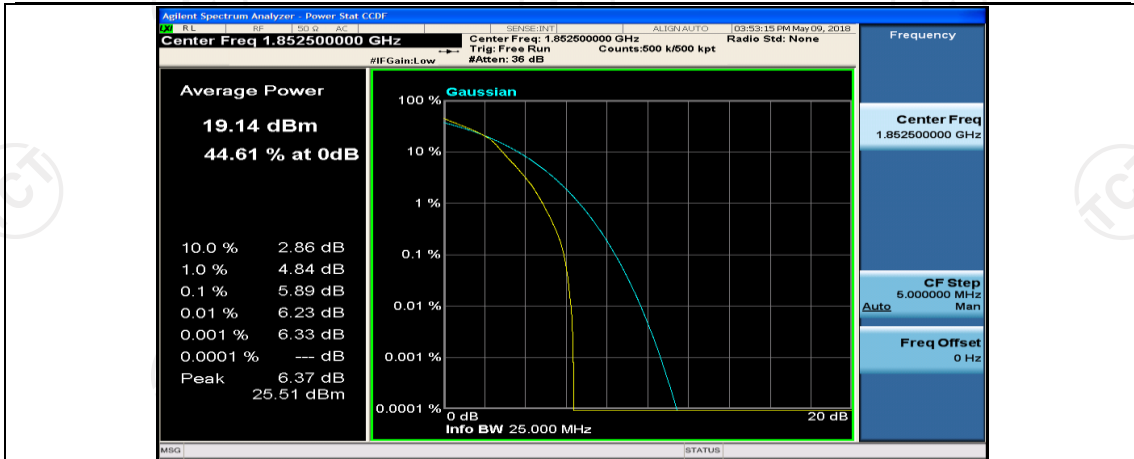

(Channel Bandwidth: 5 MHz)_LCH_16QAM_12RB#0