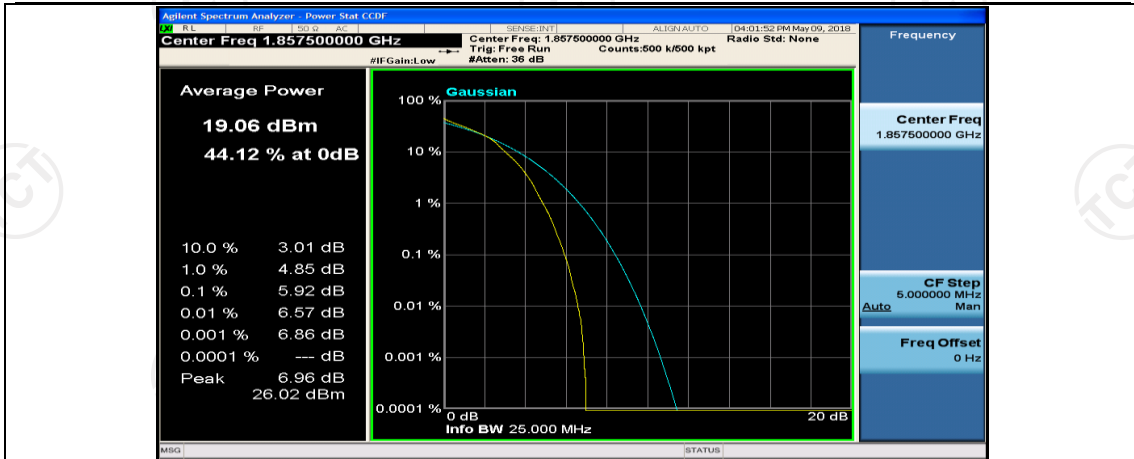

(Channel Bandwidth:15 MHz)_HCH_QPSK_37RB#38

(Channel Bandwidth:15 MHz)_HCH_QPSK_75RB#0

(Channel Bandwidth:15 MHz)_LCH_16QAM_1RB#0

(Channel Bandwidth:15 MHz)_LCH_16QAM_37RB#18

(Channel Bandwidth:15 MHz)_LCH_16QAM_37RB#38