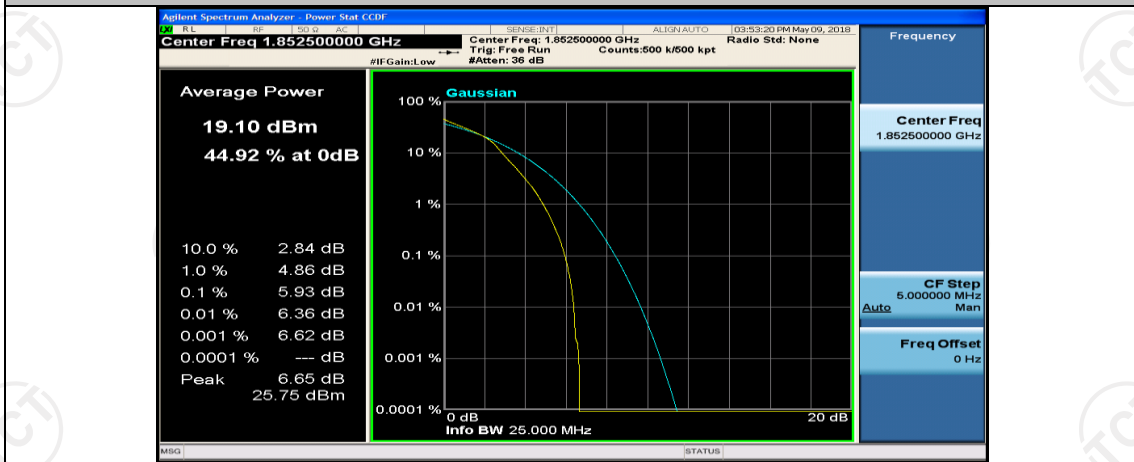

(Channel Bandwidth: 5 MHz)_HCH_QPSK_1RB#12

(Channel Bandwidth: 5 MHz)_HCH_QPSK_1RB#24

(Channel Bandwidth: 5 MHz)_HCH_QPSK_12RB#0

(Channel Bandwidth: 5 MHz)_HCH_QPSK_12RB#6

(Channel Bandwidth: 5 MHz)_LCH_16QAM_1RB#12

(Channel Bandwidth: 5 MHz)_LCH_16QAM_1RB#24

(Channel Bandwidth: 5 MHz)_LCH_16QAM_12RB#0

(Channel Bandwidth: 5 MHz)_LCH_16QAM_12RB#6

(Channel Bandwidth: 5 MHz)_LCH_16QAM_12RB#13

(Channel Bandwidth: 5 MHz)_LCH_16QAM_25RB#0