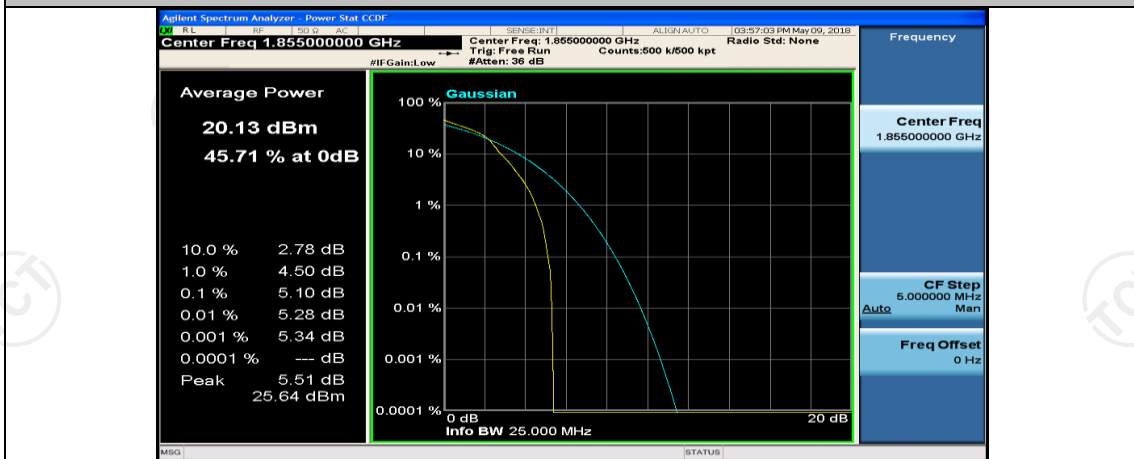

Channel Bandwidth: 10 MHz_MCH_QPSK_50RB#0

Channel Bandwidth: 10 MHz_HCH_QPSK_1RB#0

Channel Bandwidth: 10 MHz_HCH_QPSK_1RB#24

Channel Bandwidth: 10 MHz_LCH_16QAM_25RB#12

Channel Bandwidth: 10 MHz_LCH_16QAM_25RB#25