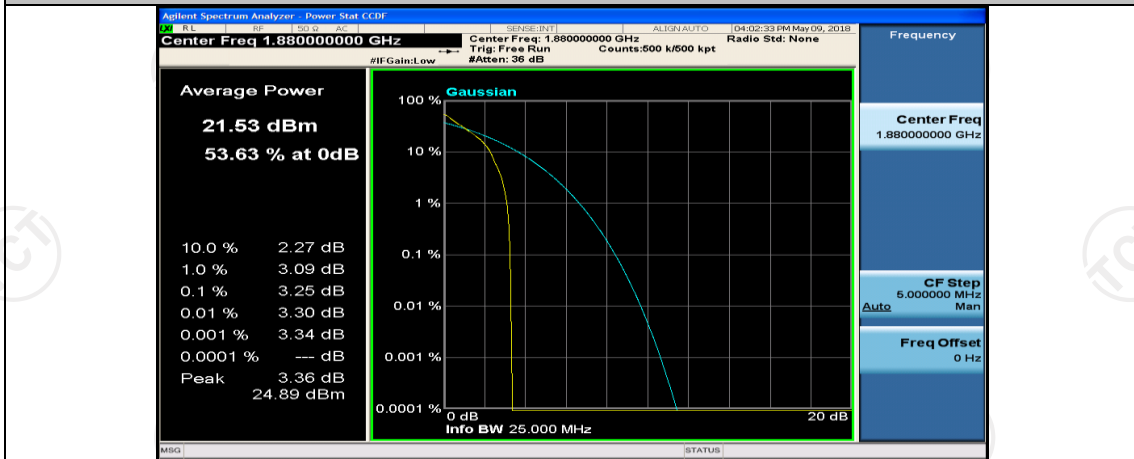

(Channel Bandwidth:15 MHz)_MCH_QPSK_1RB#37