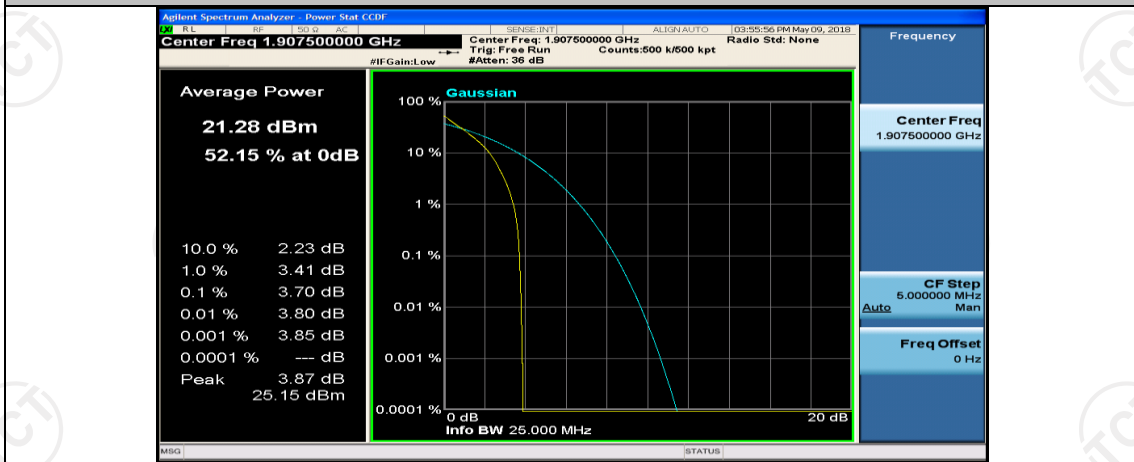

(Channel Bandwidth: 5 MHz)_HCH_QPSK_1RB#12

(Channel Bandwidth: 5 MHz)_HCH_QPSK_1RB#24

(Channel Bandwidth: 5 MHz)_HCH_QPSK_12RB#0

(Channel Bandwidth: 5 MHz)_HCH_QPSK_12RB#6

(Channel Bandwidth: 5 MHz)_LCH_16QAM_1RB#12

(Channel Bandwidth: 5 MHz)_LCH_16QAM_1RB#24

(Channel Bandwidth: 5 MHz)_LCH_16QAM_12RB#0

(Channel Bandwidth: 5 MHz)_LCH_16QAM_12RB#6

(Channel Bandwidth: 5 MHz)_LCH_16QAM_12RB#13

(Channel Bandwidth: 5 MHz)_LCH_16QAM_25RB#0