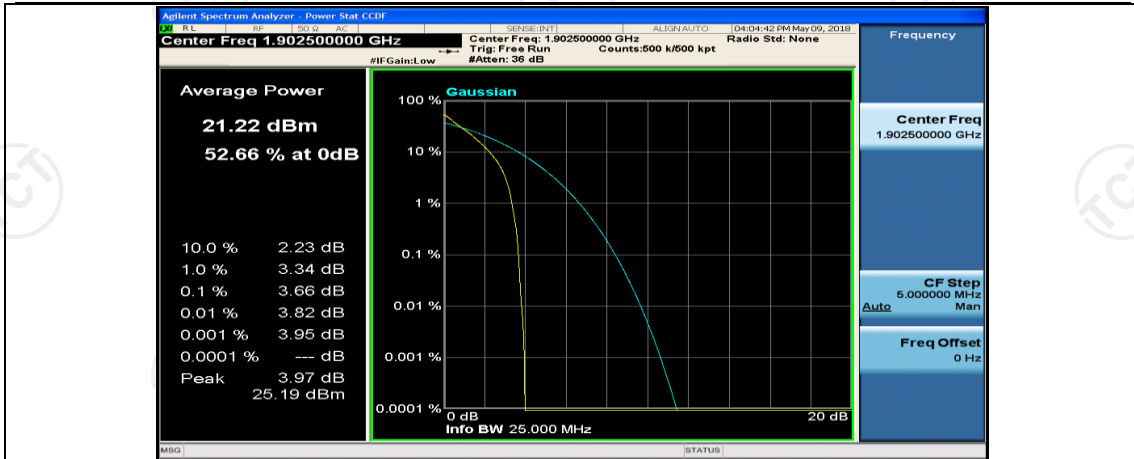

(Channel Bandwidth:15 MHz)_MCH_QPSK_37RB#18

(Channel Bandwidth:15 MHz)_MCH_QPSK_37RB#38

(Channel Bandwidth:15 MHz)_MCH_QPSK_75RB#0

(Channel Bandwidth:15 MHz)_HCH_QPSK_1RB#0

(Channel Bandwidth:15 MHz)_HCH_QPSK_1RB#37