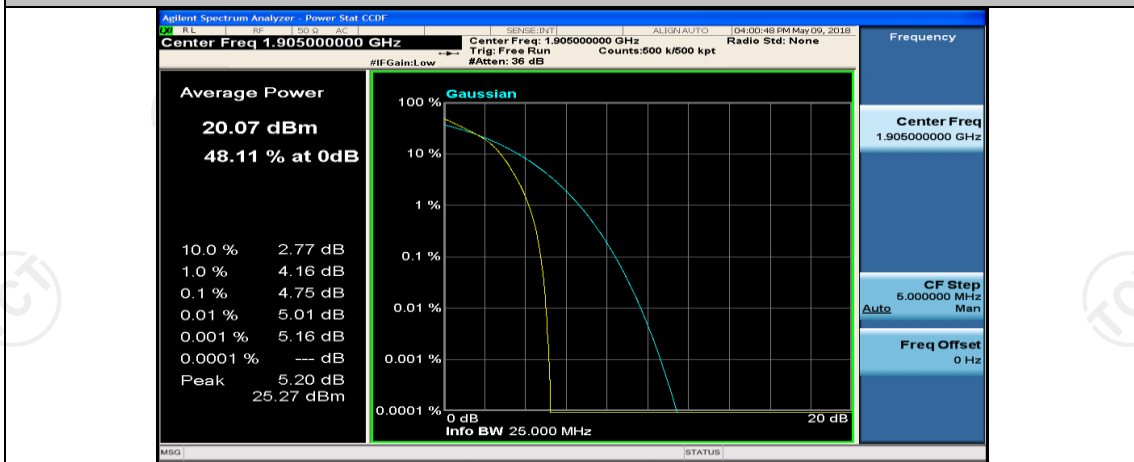

Channel Bandwidth: 10 MHz_HCH_16QAM_1RB#0

Channel Bandwidth: 10 MHz_HCH_16QAM_1RB#24

Channel Bandwidth: 10 MHz_HCH_16QAM_25RB#25

Channel Bandwidth: 10 MHz_HCH_16QAM_50RB#0

Channel Bandwidth: 15 MHz

(Channel Bandwidth:15 MHz)_LCH_QPSK_1RB#0