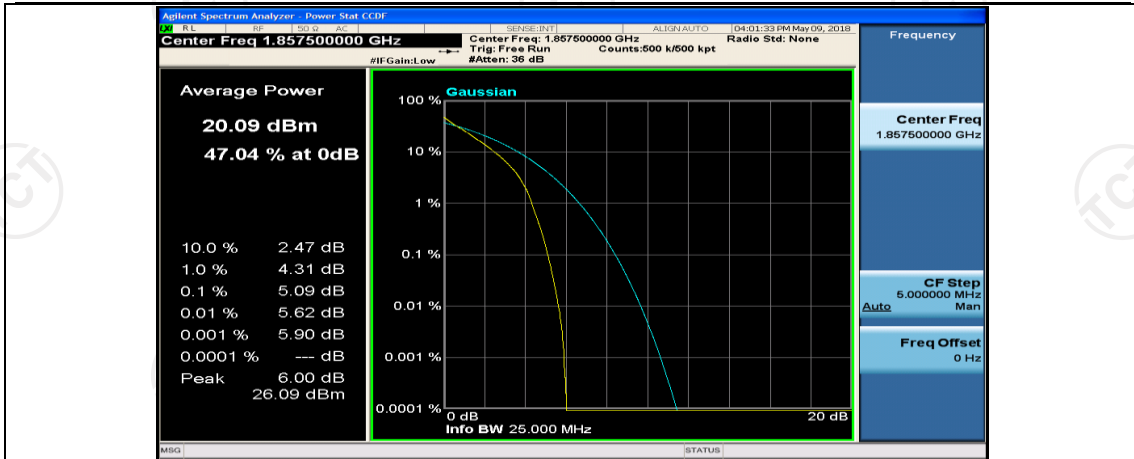

(Channel Bandwidth:15 MHz)_LCH_QPSK_37RB#0