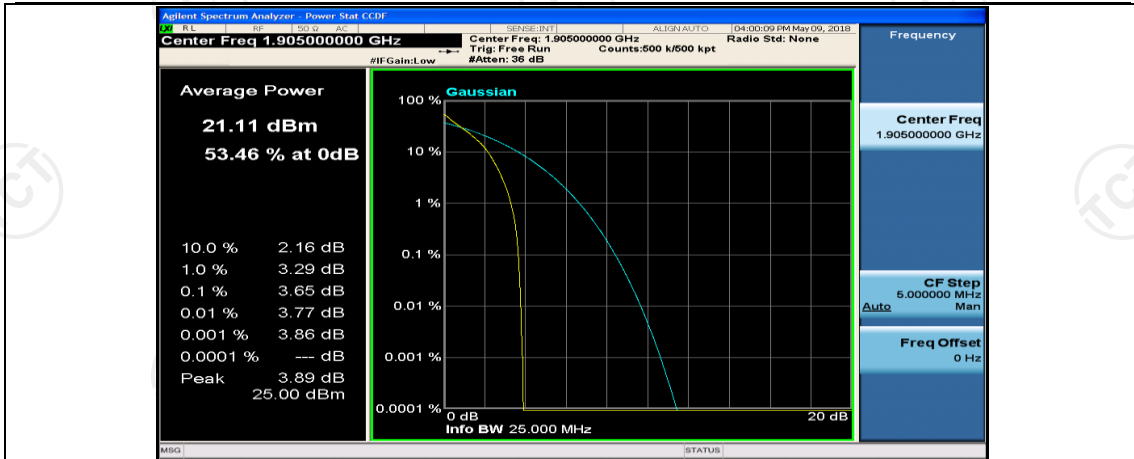

Channel Bandwidth: 10 MHz_MCH_QPSK_50RB#0

Channel Bandwidth: 10 MHz_HCH_QPSK_1RB#0

Channel Bandwidth: 10 MHz_HCH_QPSK_1RB#24

Channel Bandwidth: 10 MHz_LCH_16QAM_25RB#12

Channel Bandwidth: 10 MHz_LCH_16QAM_25RB#25