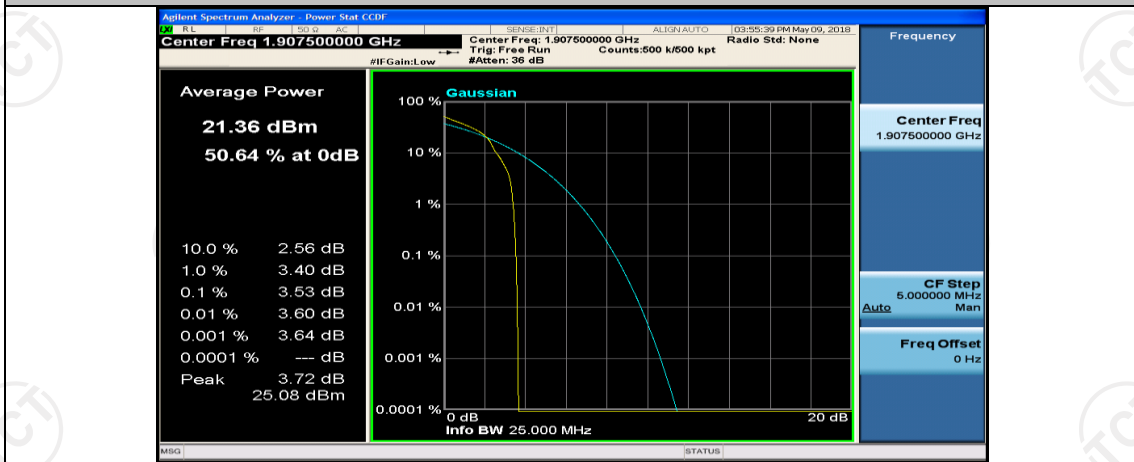

(Channel Bandwidth: 5 MHz)_HCH_16QAM_1RB#24