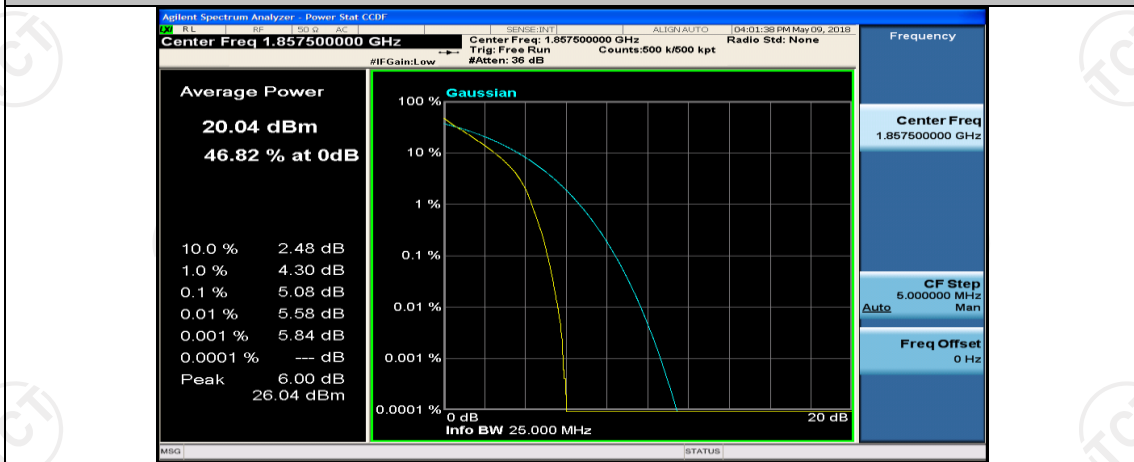

(Channel Bandwidth:15 MHz)_LCH_QPSK_1RB#37

(Channel Bandwidth:15 MHz)_LCH_QPSK_1RB#74

(Channel Bandwidth:15 MHz)_LCH_QPSK_37RB#0

(Channel Bandwidth:15 MHz)_LCH_QPSK_37RB#18

(Channel Bandwidth:15 MHz)_LCH_QPSK_37RB#38