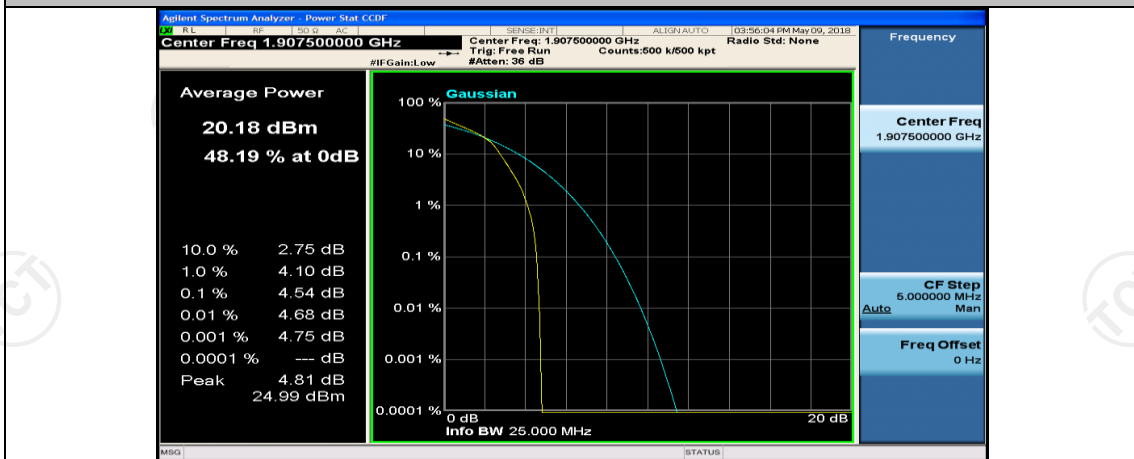

(Channel Bandwidth: 5 MHz)_HCH_16QAM_12RB#0