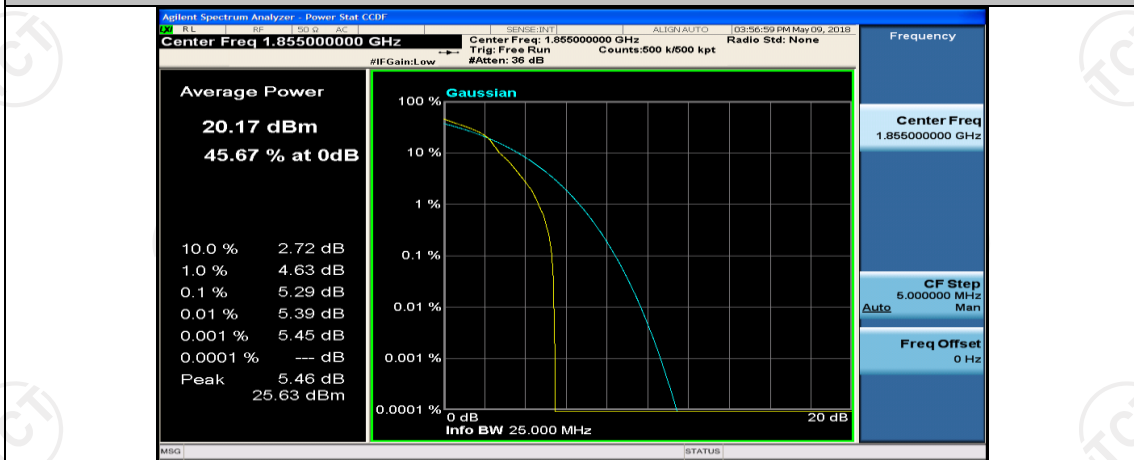

Channel Bandwidth: 10 MHz_MCH_QPSK_50RB#0

Channel Bandwidth: 10 MHz_HCH_QPSK_1RB#0

Channel Bandwidth: 10 MHz_HCH_QPSK_1RB#24

Channel Bandwidth: 10 MHz_LCH_16QAM_25RB#12

Channel Bandwidth: 10 MHz_LCH_16QAM_25RB#25