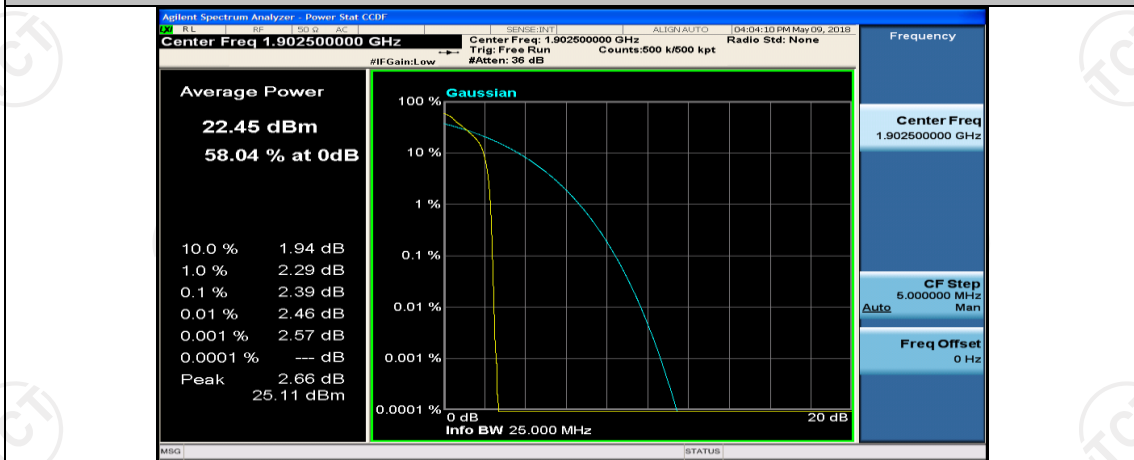

(Channel Bandwidth:15 MHz)_MCH_QPSK_37RB#18

(Channel Bandwidth:15 MHz)_MCH_QPSK_37RB#38

(Channel Bandwidth:15 MHz)_MCH_QPSK_75RB#0

(Channel Bandwidth:15 MHz)_HCH_QPSK_1RB#0

(Channel Bandwidth:15 MHz)_HCH_QPSK_1RB#37