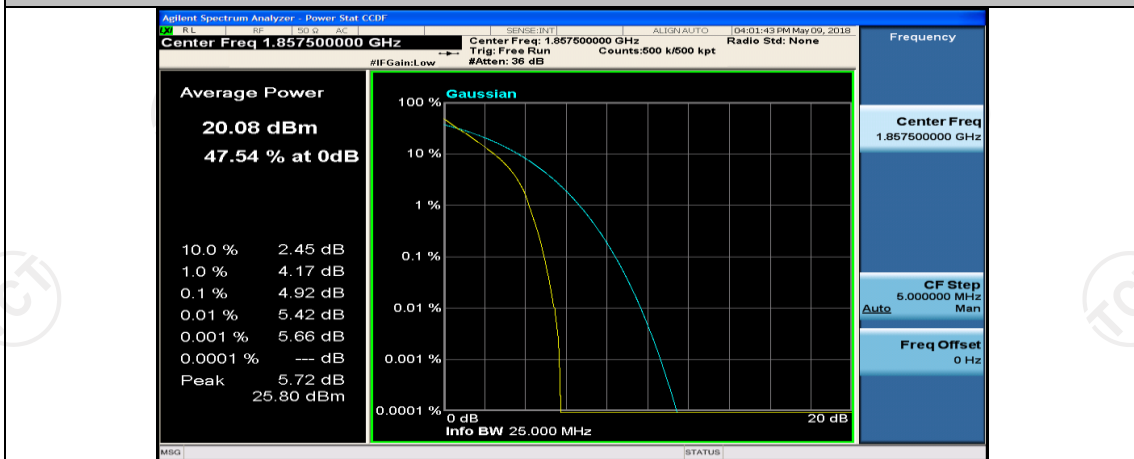

(Channel Bandwidth:15 MHz)_LCH_QPSK_1RB#37

(Channel Bandwidth:15 MHz)_LCH_QPSK_1RB#74

(Channel Bandwidth:15 MHz)_LCH_QPSK_37RB#0

(Channel Bandwidth:15 MHz)_LCH_QPSK_37RB#18

(Channel Bandwidth:15 MHz)_LCH_QPSK_37RB#38