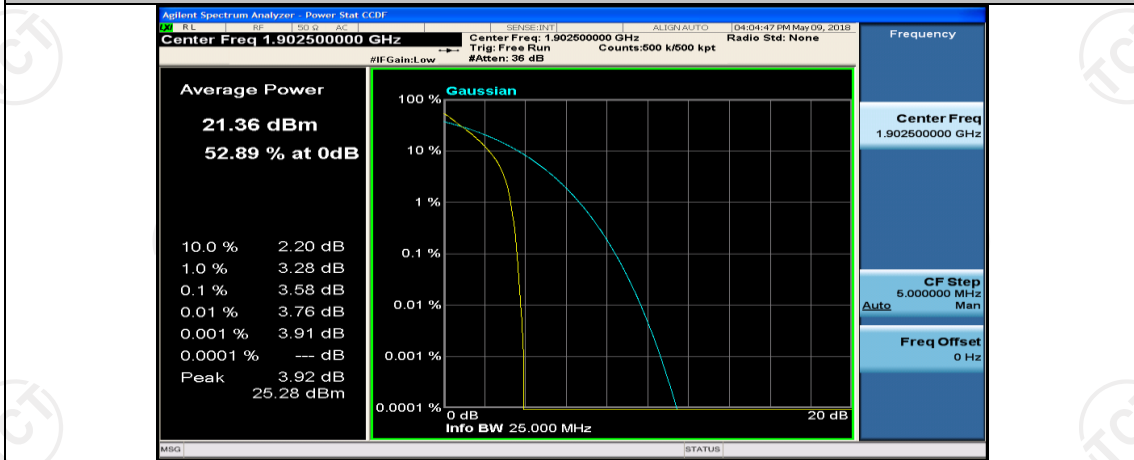

(Channel Bandwidth:15 MHz)_HCH_QPSK_37RB#38