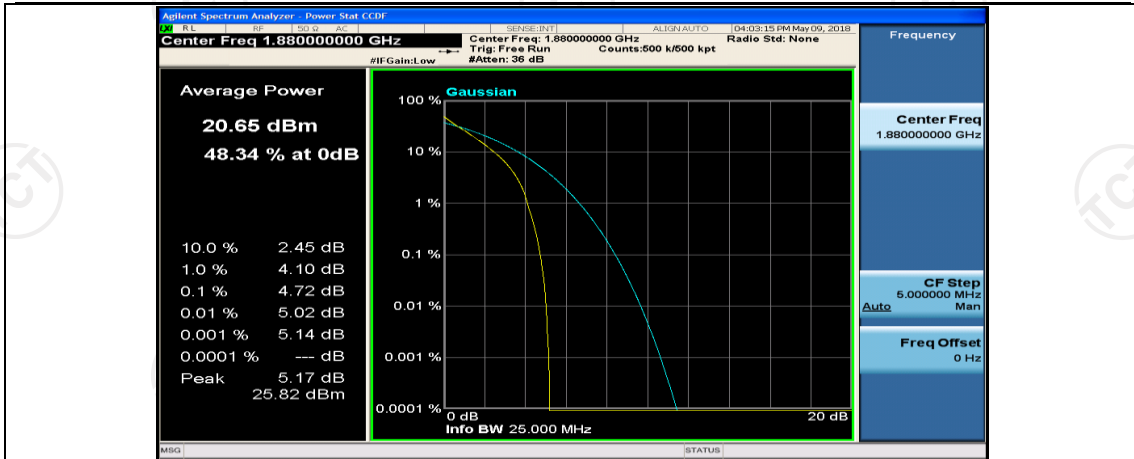

(Channel Bandwidth:15 MHz)_MCH_QPSK_37RB#38