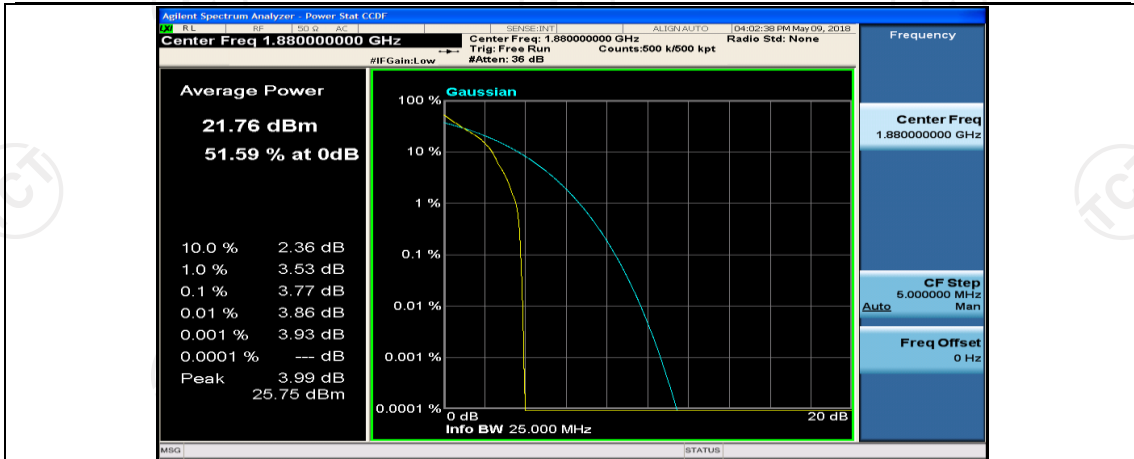

(Channel Bandwidth:15 MHz)_LCH_QPSK_75RB#0

(Channel Bandwidth:15 MHz)_MCH_QPSK_1RB#0

(Channel Bandwidth:15 MHz)_MCH_QPSK_1RB#37

(Channel Bandwidth:15 MHz)_MCH_QPSK_1RB#74

(Channel Bandwidth:15 MHz)_MCH_QPSK_37RB#0