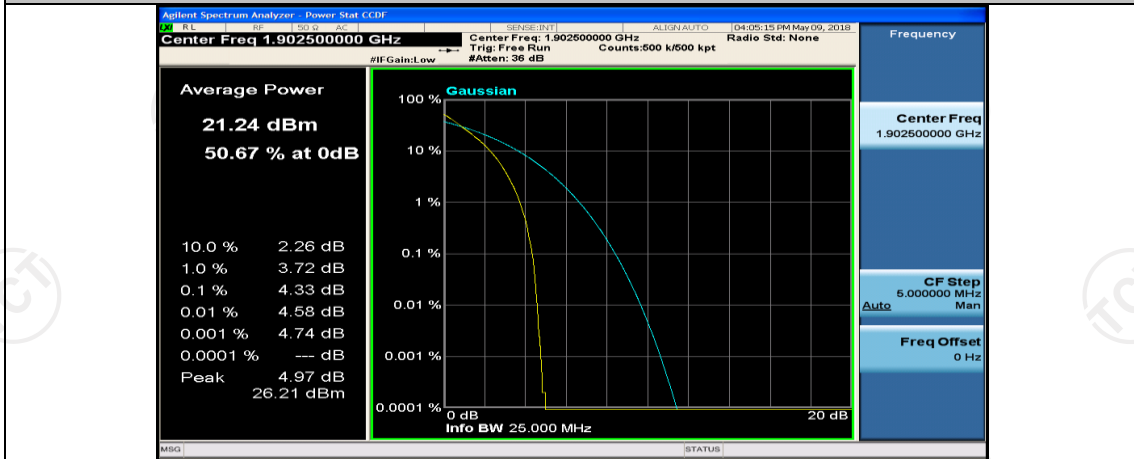

(Channel Bandwidth:15 MHz)_HCH_QPSK_75RB#0