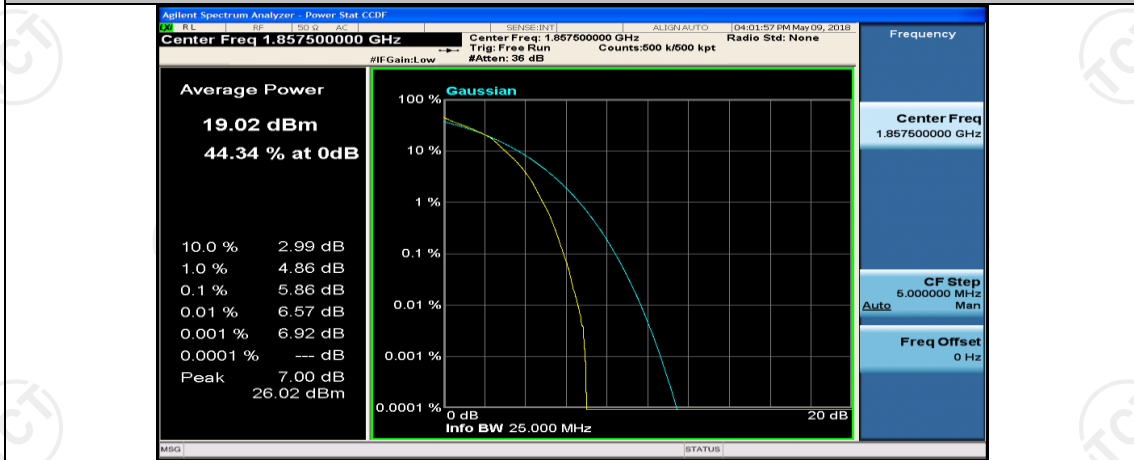

(Channel Bandwidth:15 MHz)_HCH_QPSK_37RB#38

(Channel Bandwidth:15 MHz)_HCH_QPSK_75RB#0

(Channel Bandwidth:15 MHz)_LCH_16QAM_1RB#0

(Channel Bandwidth:15 MHz)_LCH_16QAM_37RB#18

(Channel Bandwidth:15 MHz)_LCH_16QAM_37RB#38