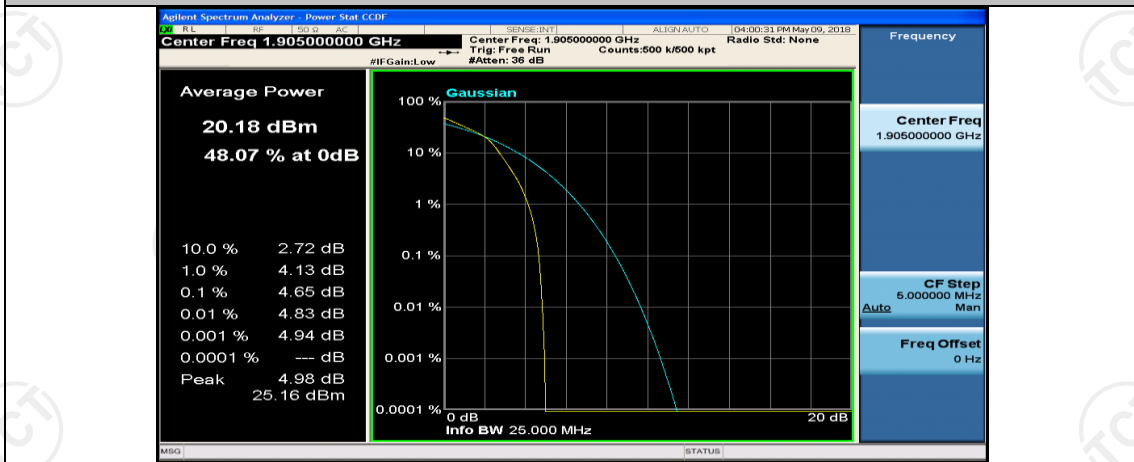

Channel Bandwidth: 10 MHz_HCH_16QAM_1RB#0

Channel Bandwidth: 10 MHz_HCH_16QAM_1RB#24

Channel Bandwidth: 10 MHz_HCH_16QAM_25RB#25

Channel Bandwidth: 10 MHz_HCH_16QAM_50RB#0

Channel Bandwidth: 15 MHz

(Channel Bandwidth:15 MHz)_LCH_QPSK_1RB#0