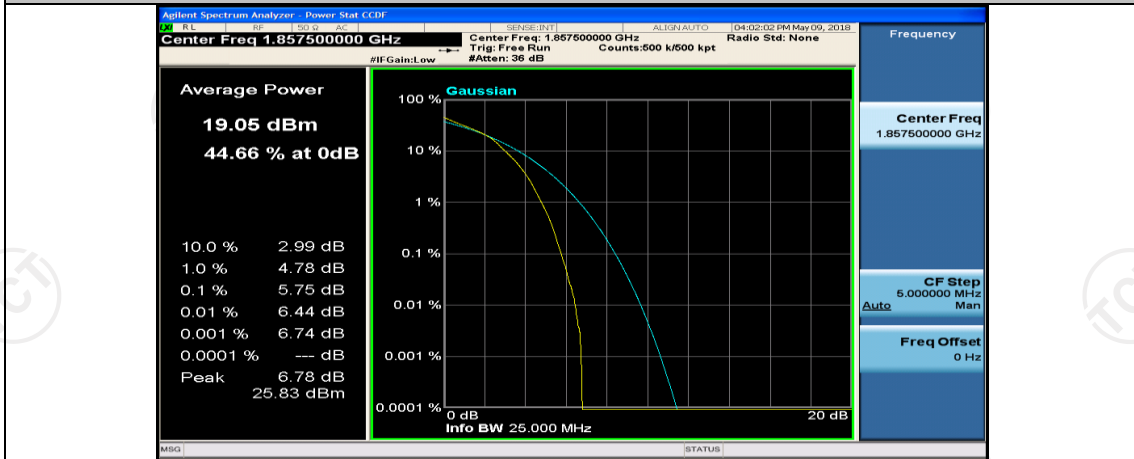

(Channel Bandwidth:15 MHz)_HCH_QPSK_37RB#38

(Channel Bandwidth:15 MHz)_HCH_QPSK_75RB#0

(Channel Bandwidth:15 MHz)_LCH_16QAM_1RB#0

(Channel Bandwidth:15 MHz)_LCH_16QAM_37RB#18

(Channel Bandwidth:15 MHz)_LCH_16QAM_37RB#38