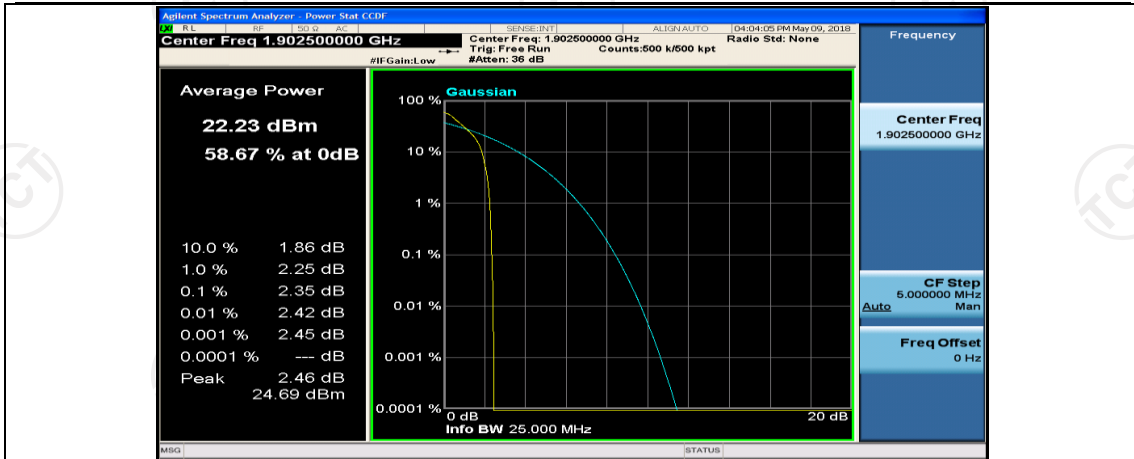

(Channel Bandwidth:15 MHz)_MCH_QPSK_37RB#18

(Channel Bandwidth:15 MHz)_MCH_QPSK_37RB#38

(Channel Bandwidth:15 MHz)_MCH_QPSK_75RB#0

(Channel Bandwidth:15 MHz)_HCH_QPSK_1RB#0

(Channel Bandwidth:15 MHz)_HCH_QPSK_1RB#37