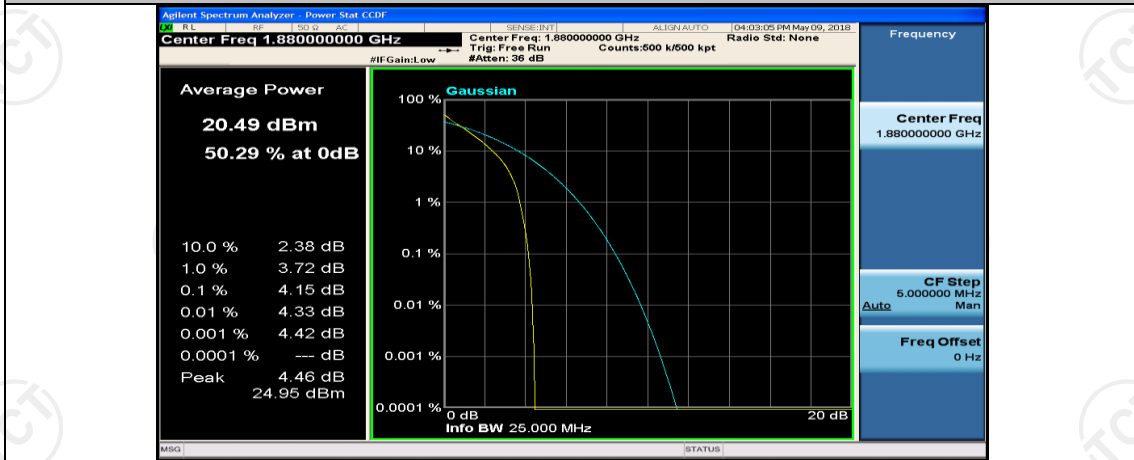

(Channel Bandwidth:15 MHz)_LCH_QPSK_75RB#0

(Channel Bandwidth:15 MHz)_MCH_QPSK_1RB#0

(Channel Bandwidth:15 MHz)_MCH_QPSK_1RB#37

(Channel Bandwidth:15 MHz)_MCH_QPSK_1RB#74

(Channel Bandwidth:15 MHz)_MCH_QPSK_37RB#0