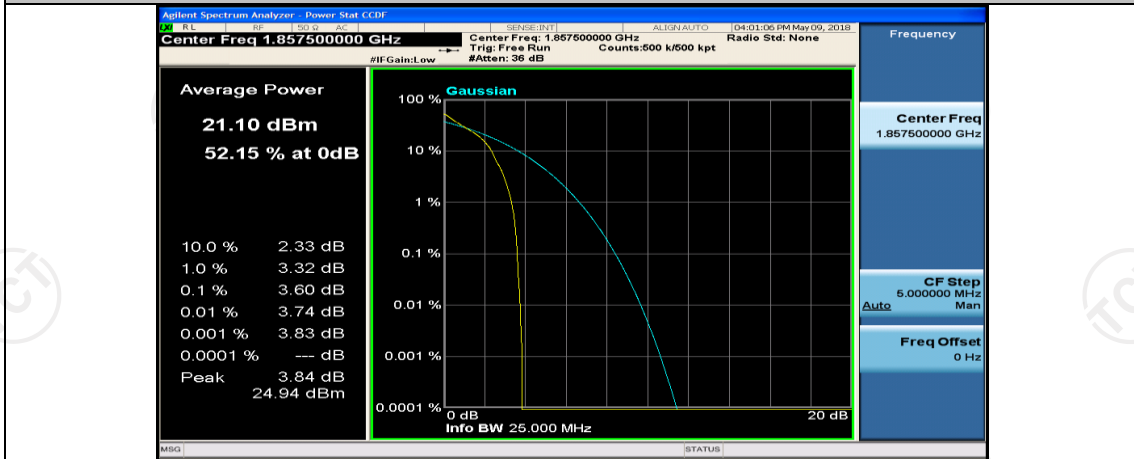

(Channel Bandwidth:15 MHz)_LCH_QPSK_1RB#74