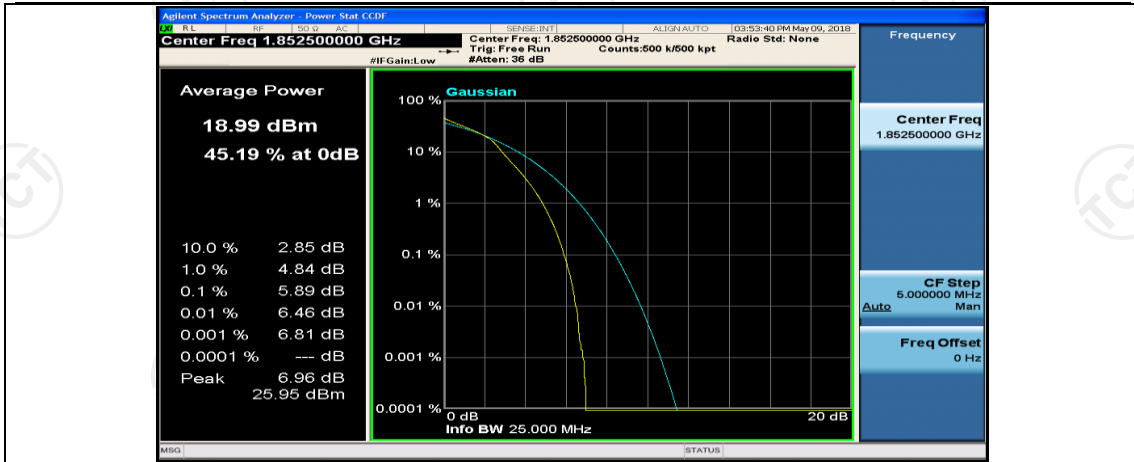

(Channel Bandwidth: 5 MHz)_LCH_16QAM_1RB#24

(Channel Bandwidth: 5 MHz)_LCH_16QAM_12RB#0

(Channel Bandwidth: 5 MHz)_LCH_16QAM_12RB#6

(Channel Bandwidth: 5 MHz)_LCH_16QAM_12RB#13

(Channel Bandwidth: 5 MHz)_LCH_16QAM_25RB#0