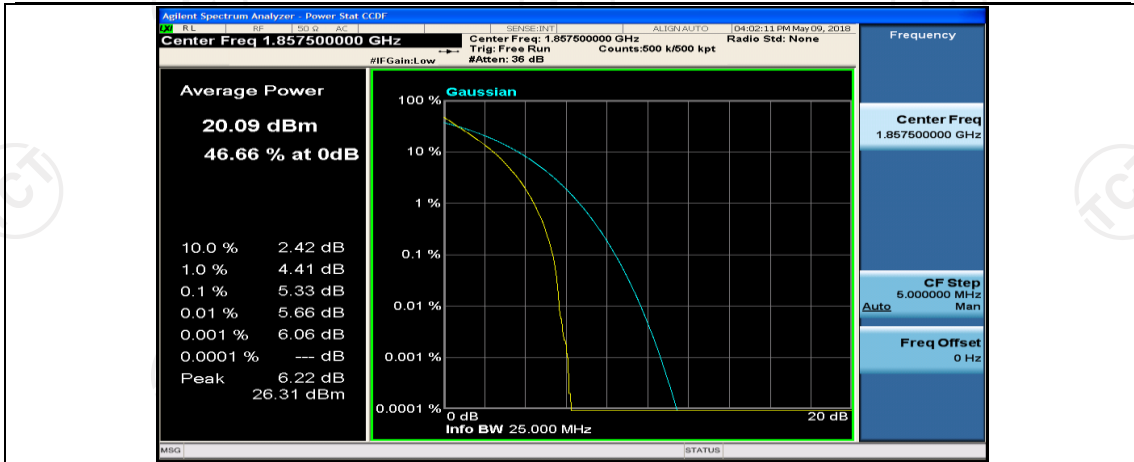

(Channel Bandwidth:15 MHz)_LCH_QPSK_75RB#0

(Channel Bandwidth:15 MHz)_MCH_QPSK_1RB#0