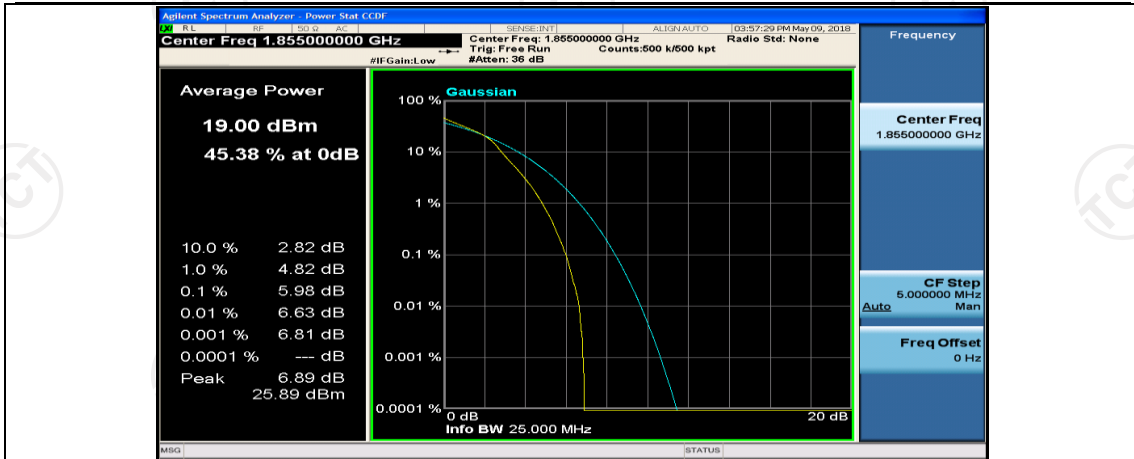

Channel Bandwidth: 10 MHz_MCH_QPSK_50RB#0

Channel Bandwidth: 10 MHz_HCH_QPSK_1RB#0

Channel Bandwidth: 10 MHz_HCH_QPSK_1RB#24

Channel Bandwidth: 10 MHz_LCH_16QAM_25RB#12

Channel Bandwidth: 10 MHz_LCH_16QAM_25RB#25