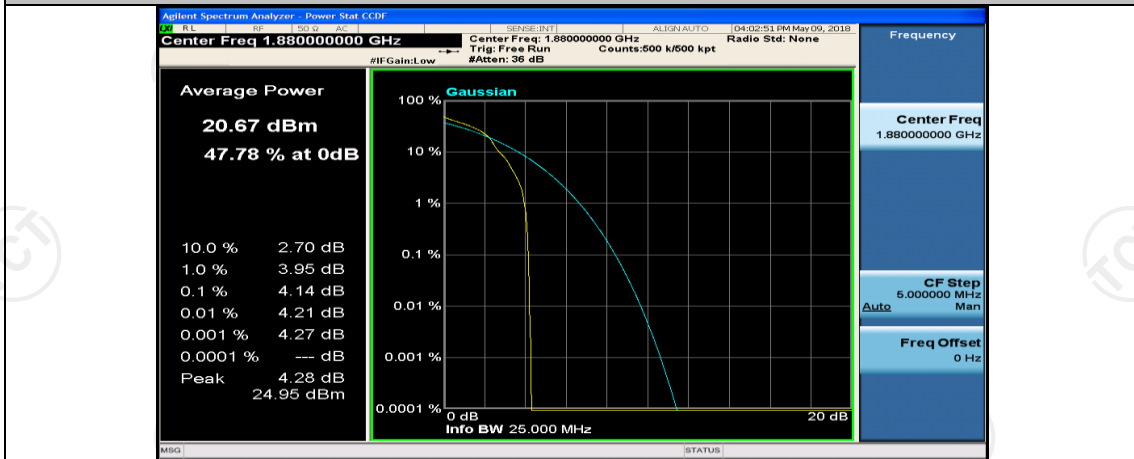

(Channel Bandwidth:15 MHz)_MCH_16QAM_1RB#37

(Channel Bandwidth:15 MHz)_MCH_16QAM_1RB#74