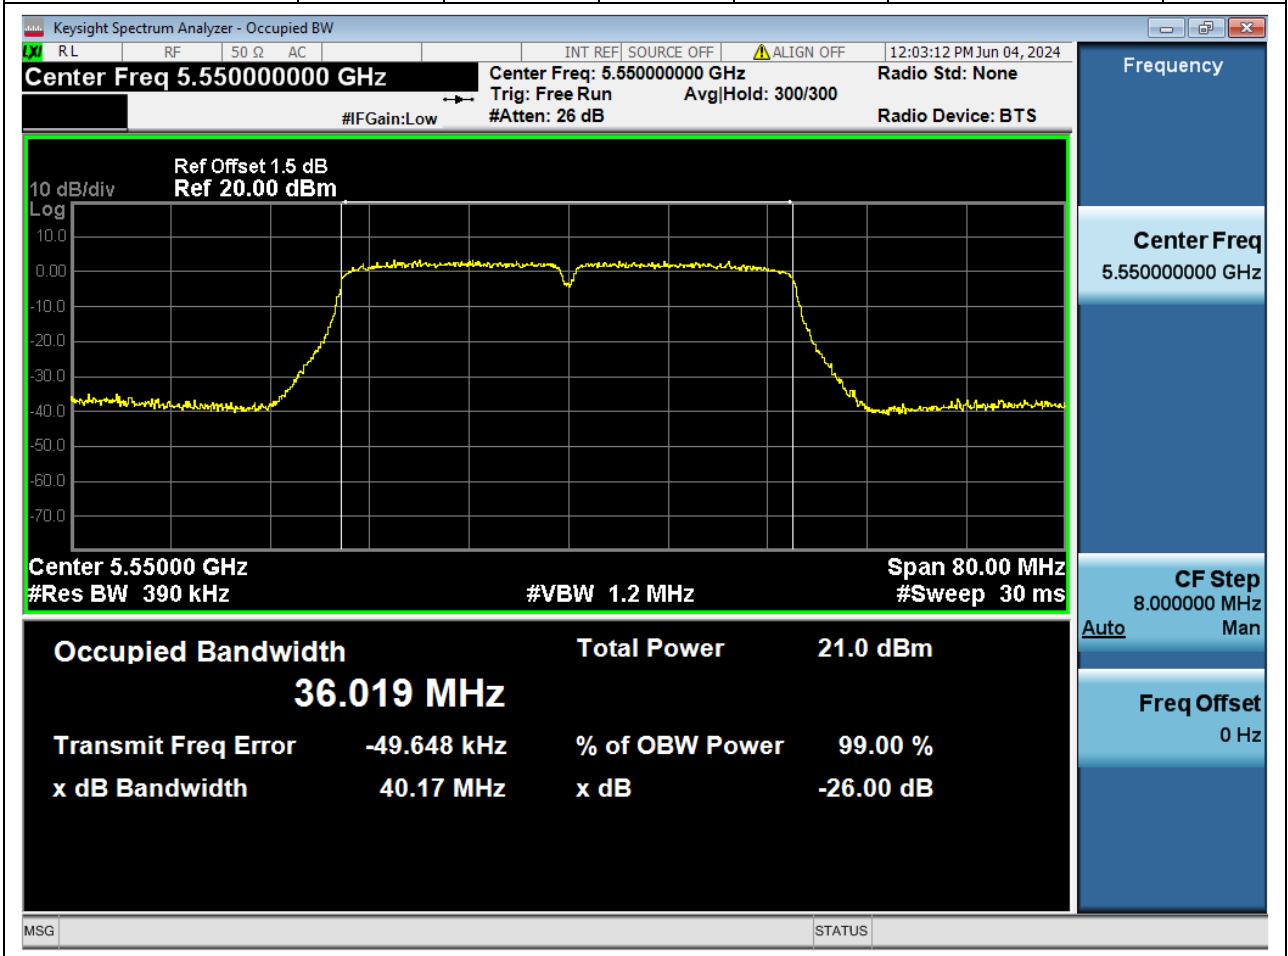

40. 802.11ac_40M_Band3_M

40.1. A.2-26dB Bandwidth(NTNV)

Center Frequency (MHz)	XdB Down	RBW (MHz)	Detector	Limit (MHz)	XdB BandWidth (MHz)	Verdict
5550	26	0.39	Peak	0	40.165506	Unknow