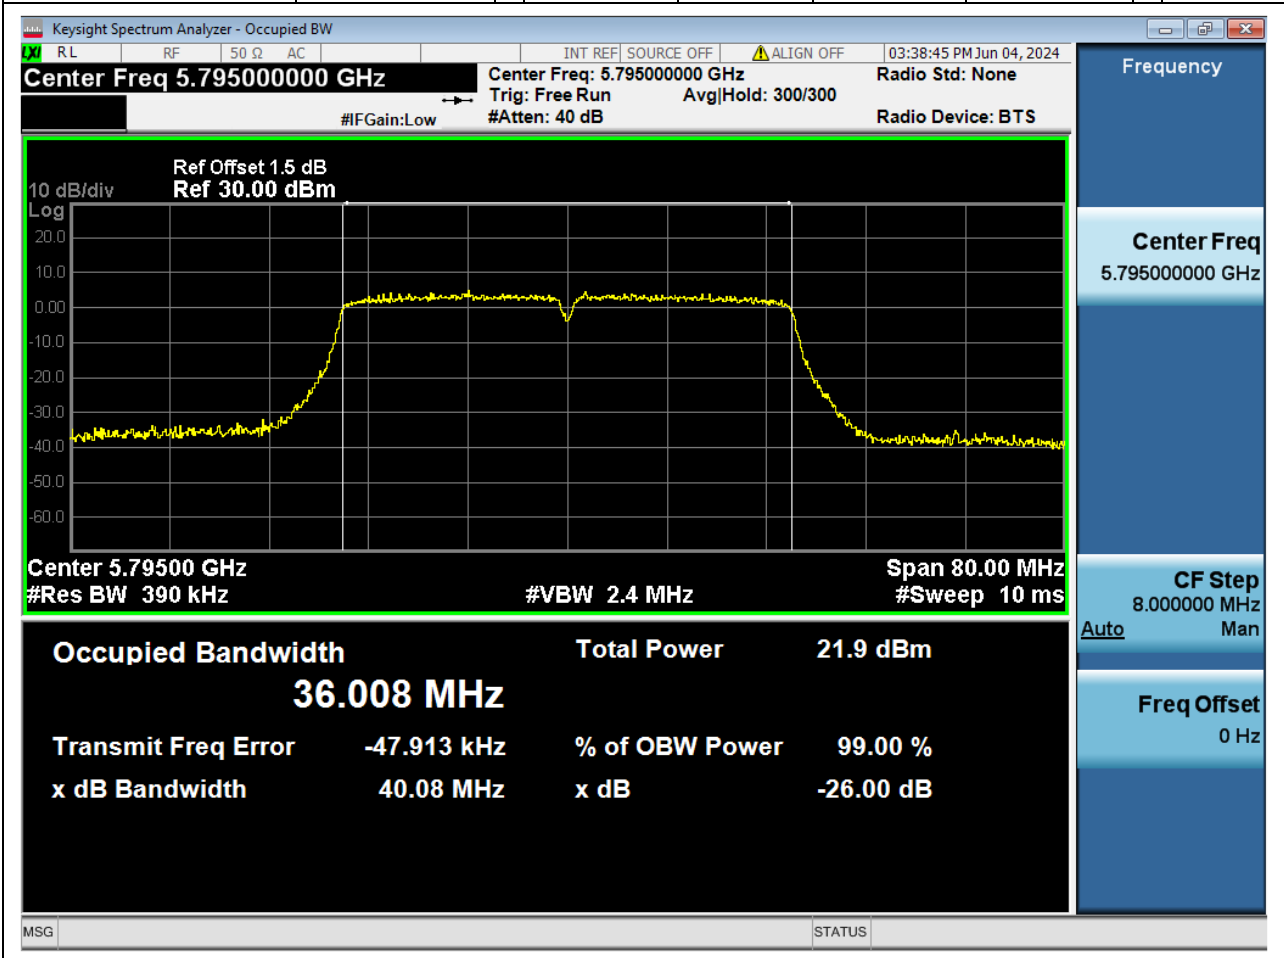

8. 802.11n_40M_Band4_H

8.1. A.2.2-99% Bandwidth(NTNV)

Center Frequency (MHz)	OBW Power (%)	RBW (MHz)	Detector	Limit (MHz)	OBW (MHz)	Verdict
5795	99	0.39	Peak	0	36.008342	Unknown