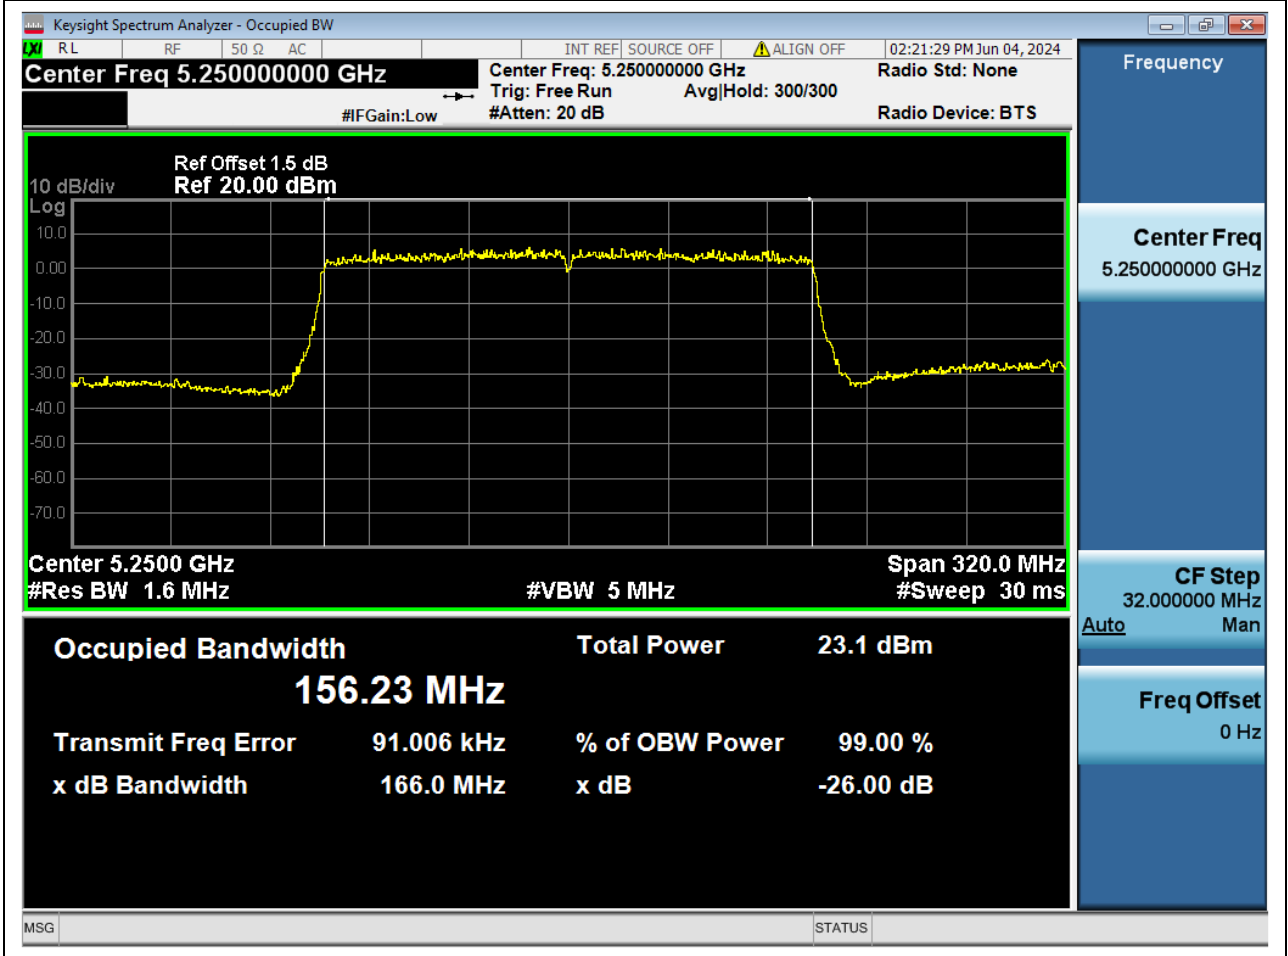

68. 802.11ax_160M_Band2_M

68.1. A.2-26dB Bandwidth(NTNV)

Center Frequency (MHz)	XdB Down	RBW (MHz)	Detector	Limit (MHz)	XdB BandWidth (MHz)	Verdict
5250	26	1.6	Peak	0	165.995421	Unknow