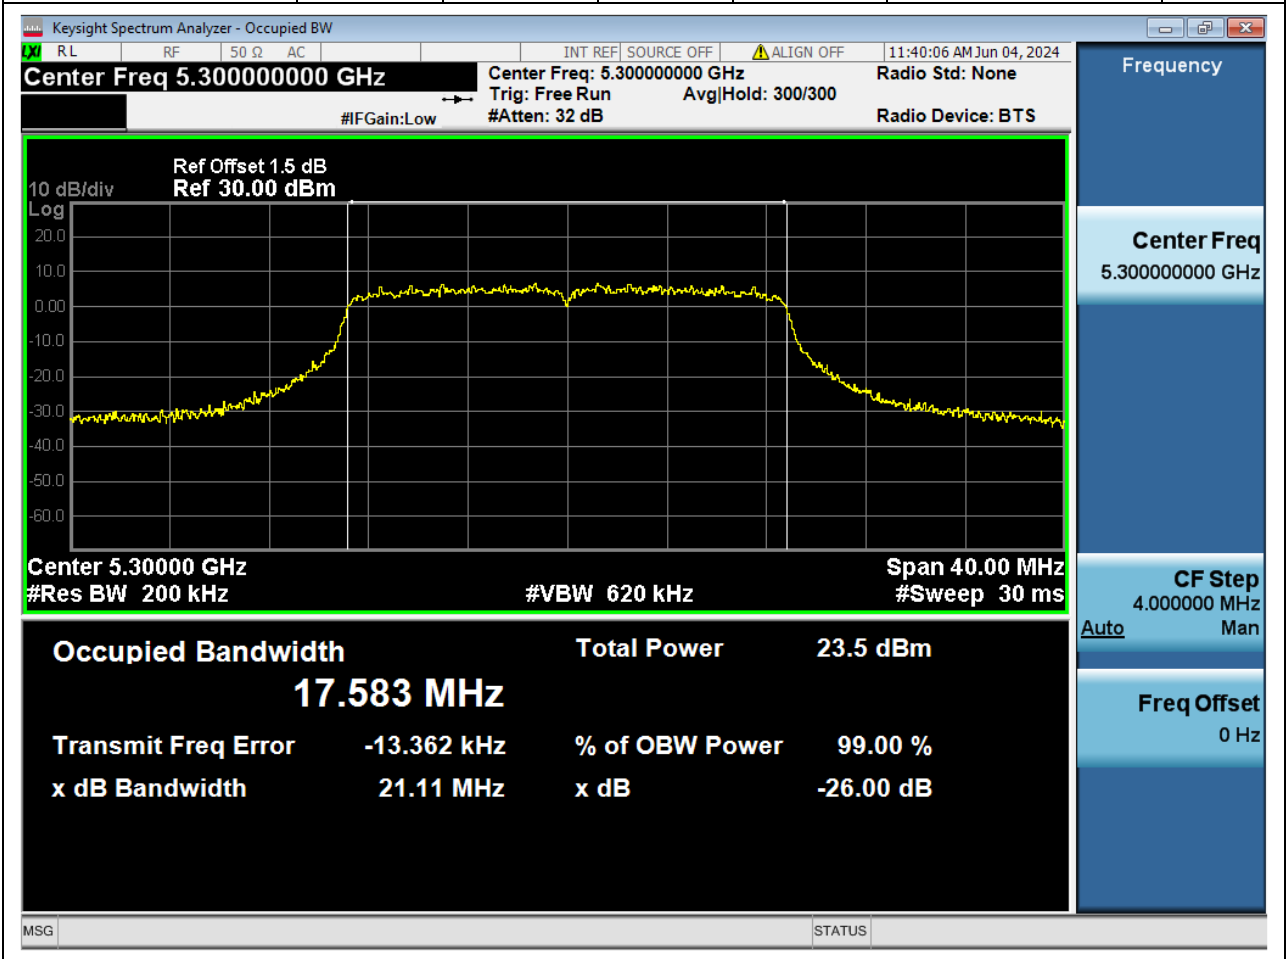

30. 802.11ac_20M_Band2_M

30.1. A.2-26dB Bandwidth(NTNV)

Center Frequency (MHz)	XdB Down	RBW (MHz)	Detector	Limit (MHz)	XdB BandWidth (MHz)	Verdict
5300	26	0.2	Peak	0	21.105977	Unknow