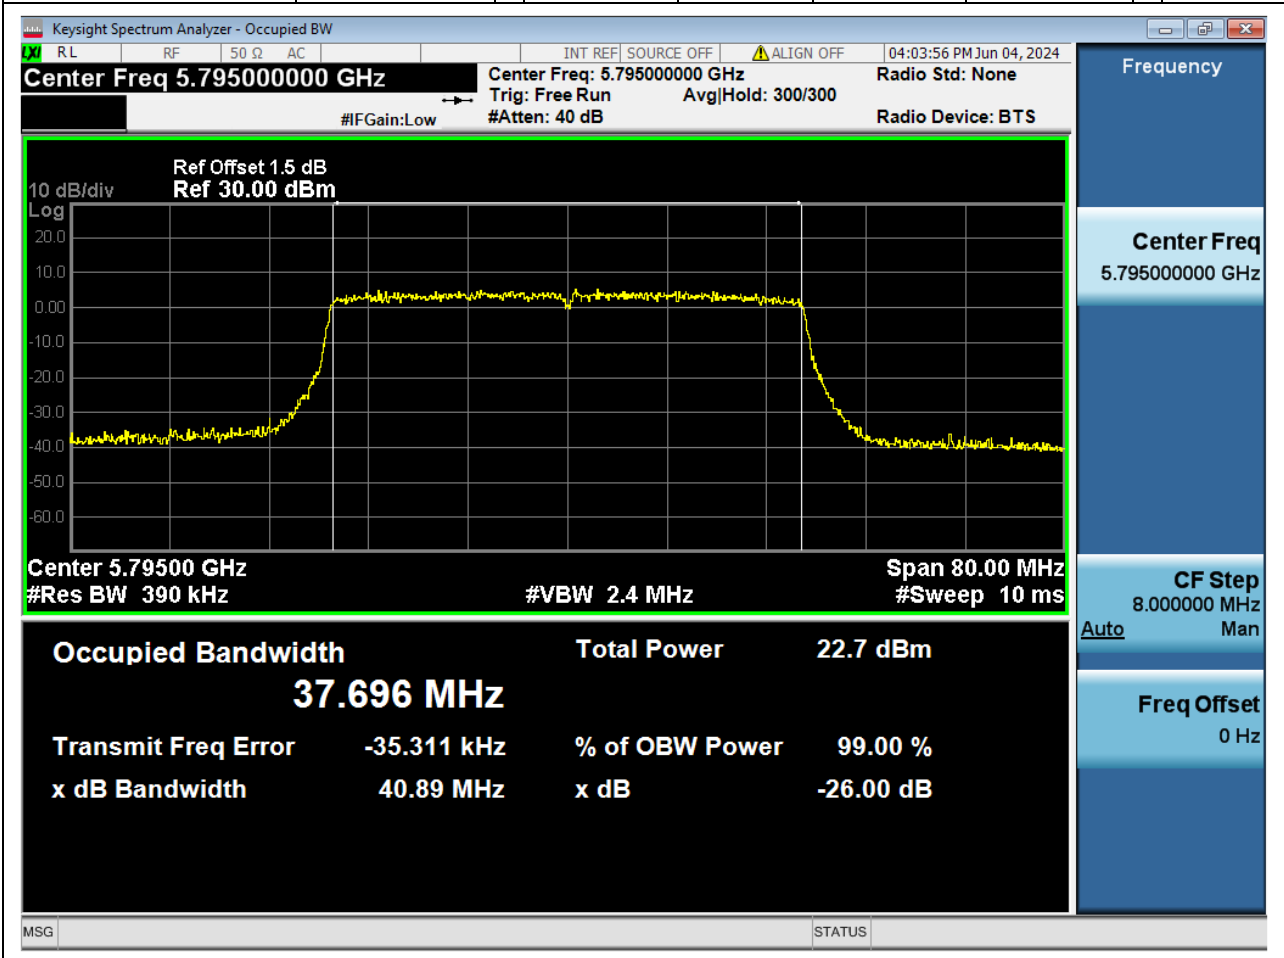

19. 802.11ax_40M_Band4_H

19.1. A.2.2-99% Bandwidth(NTNV)

Center Frequency (MHz)	OBW Power (%)	RBW (MHz)	Detector	Limit (MHz)	OBW (MHz)	Verdict
5795	99	0.39	Peak	0	37.695749	Unknown