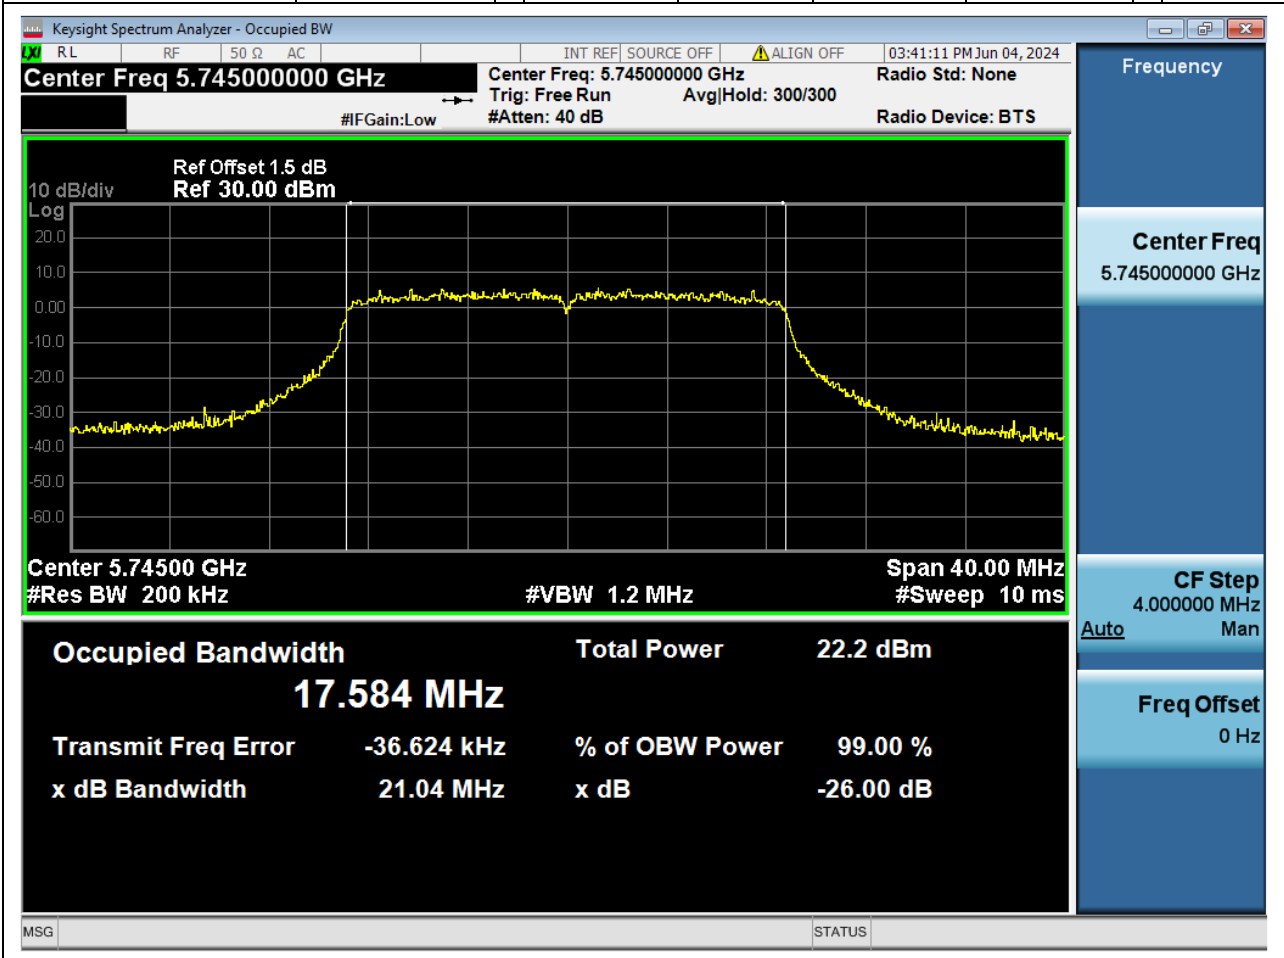

9. 802.11ac_20M_Band4_L

9.1. A.2.2-99% Bandwidth(NTNV)

Center Frequency (MHz)	OBW Power (%)	RBW (MHz)	Detector	Limit (MHz)	OBW (MHz)	Verdict
5745	99	0.2	Peak	0	17.584341	Unknown