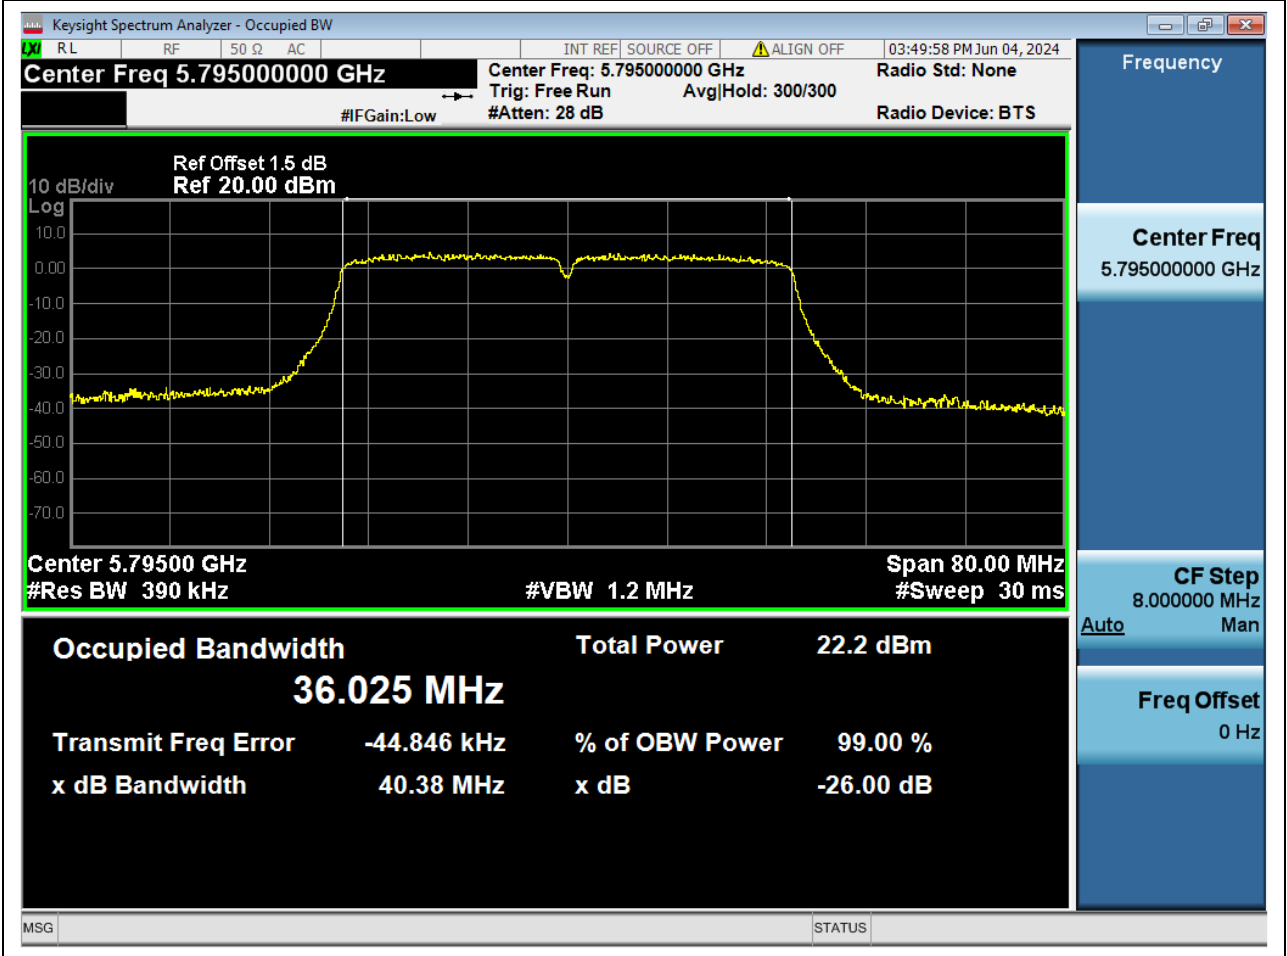

13. 802.11ac_40M_Band4_H

13.1. A.2-26dB Bandwidth(NTNV)

Center Frequency (MHz)	XdB Down	RBW (MHz)	Detector	Limit (MHz)	XdB BandWidth (MHz)	Verdict
5795	26	0.39	Peak	0	40.384834	Unknow