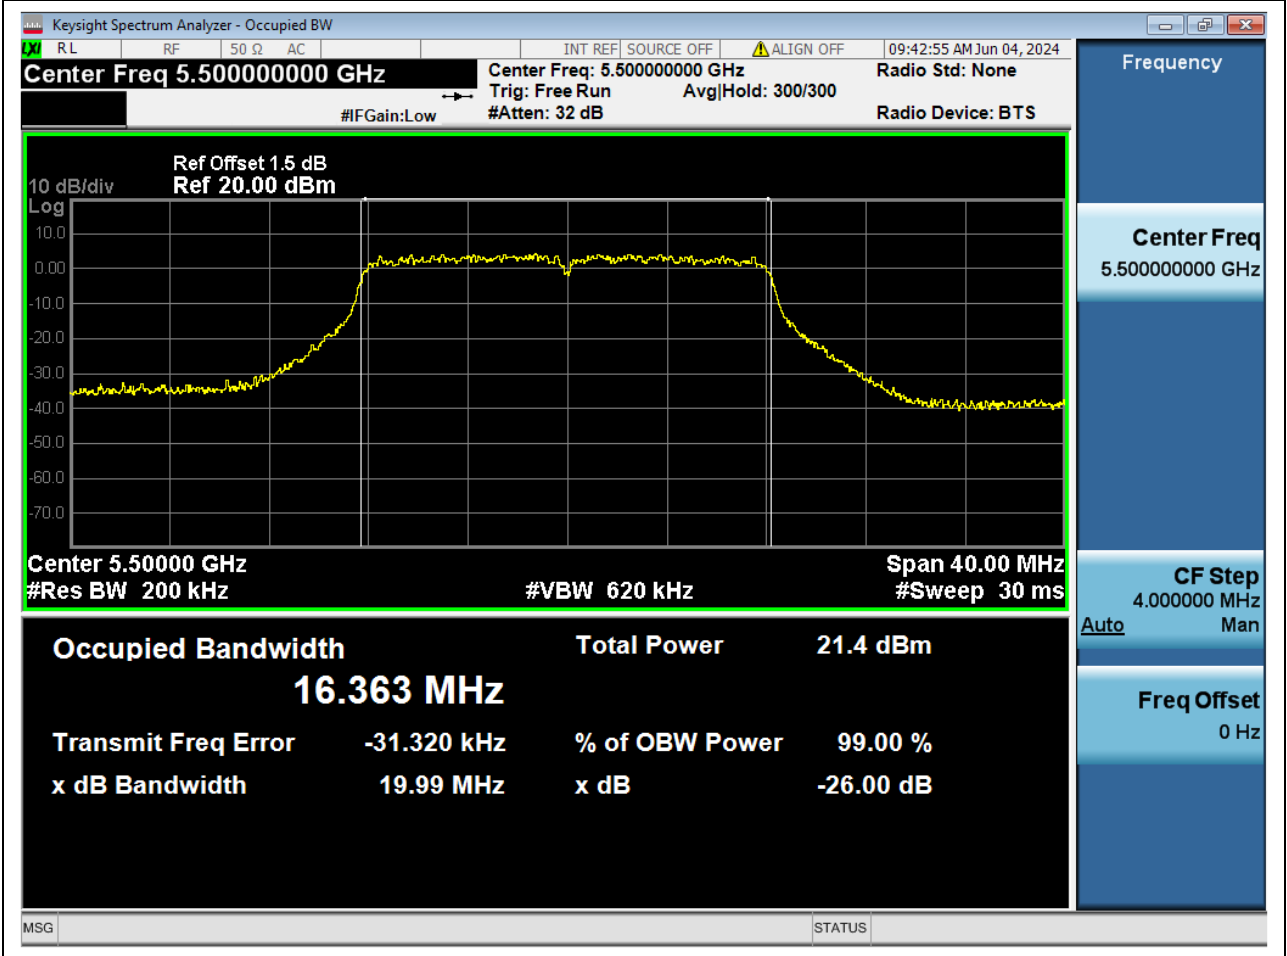

7. 802.11a_20M_Band3_L

7.1. A.2-26dB Bandwidth(NTNV)

Center Frequency (MHz)	XdB Down	RBW (MHz)	Detector	Limit (MHz)	XdB BandWidth (MHz)	Verdict
5500	26	0.2	Peak	0	19.989113	Unknow