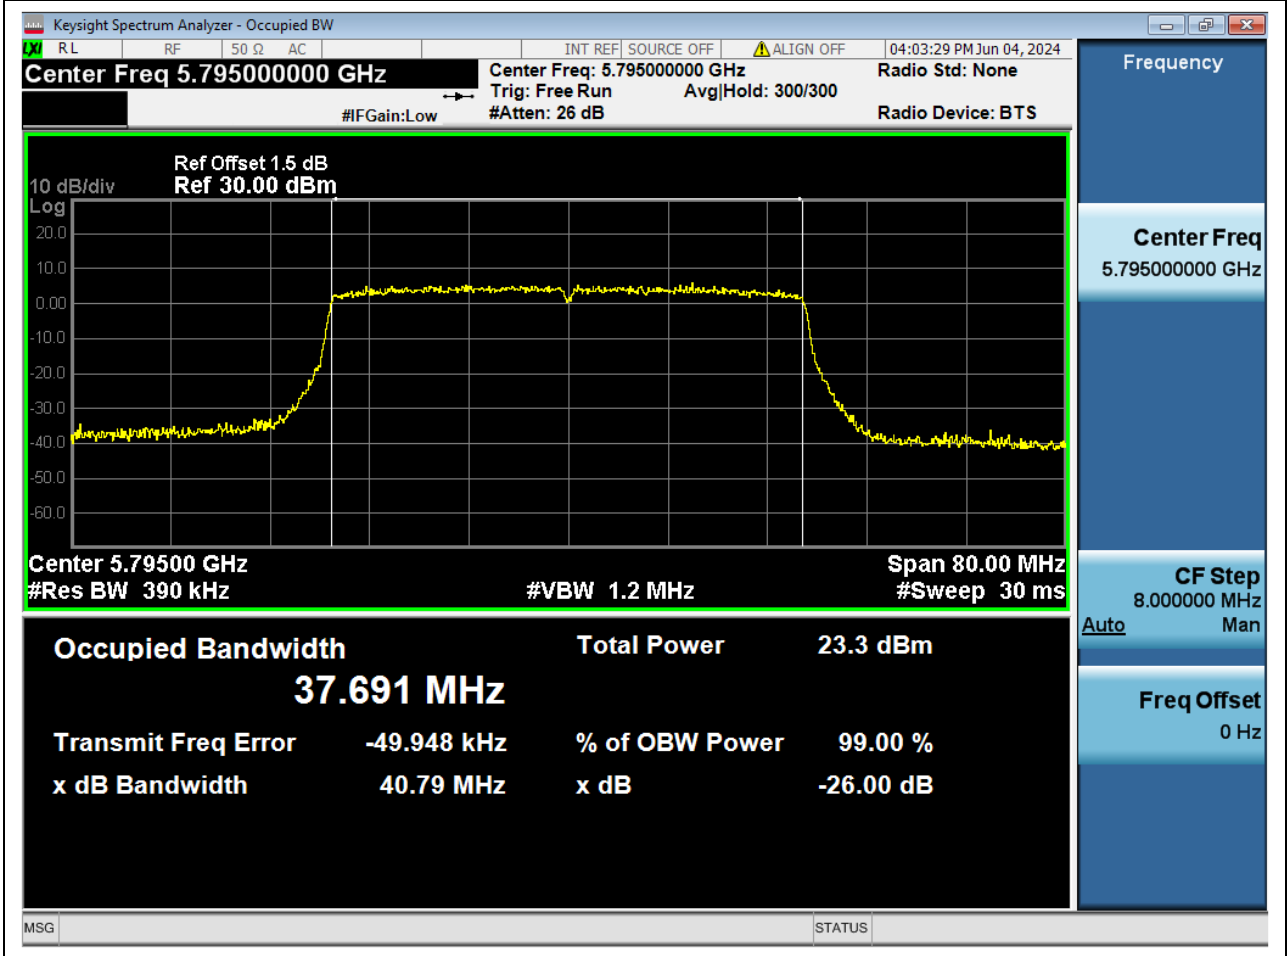

19. 802.11ax_40M_Band4_H

19.1. A.2-26dB Bandwidth(NTNV)

Center Frequency (MHz)	XdB Down	RBW (MHz)	Detector	Limit (MHz)	XdB BandWidth (MHz)	Verdict
5795	26	0.39	Peak	0	40.794921	Unknow