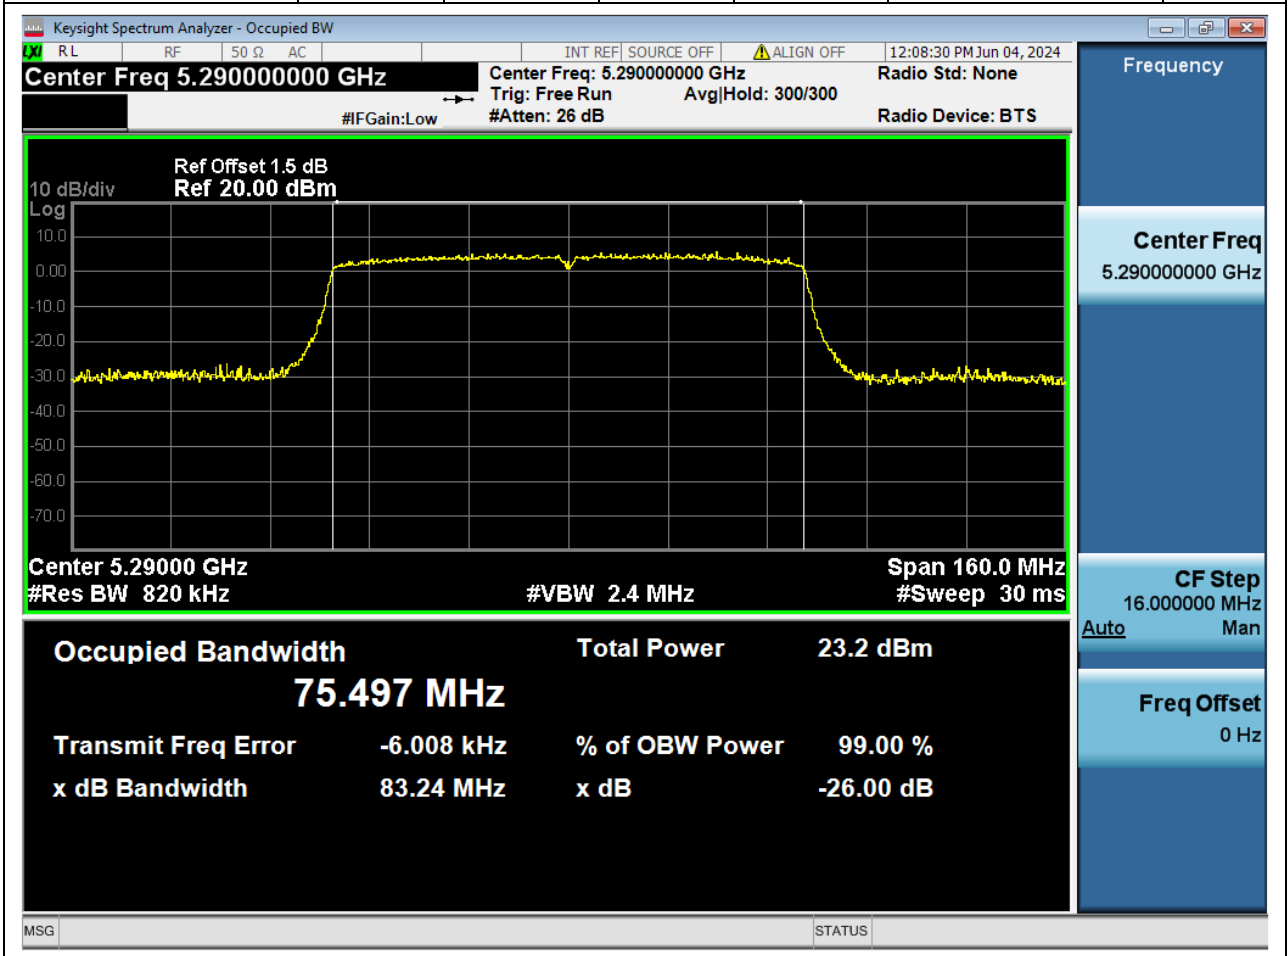

43. 802.11ac_80M_Band2_M

43.1. A.2-26dB Bandwidth(NTNV)

Center Frequency (MHz)	XdB Down	RBW (MHz)	Detector	Limit (MHz)	XdB BandWidth (MHz)	Verdict
5290	26	0.82	Peak	0	83.237642	Unknow