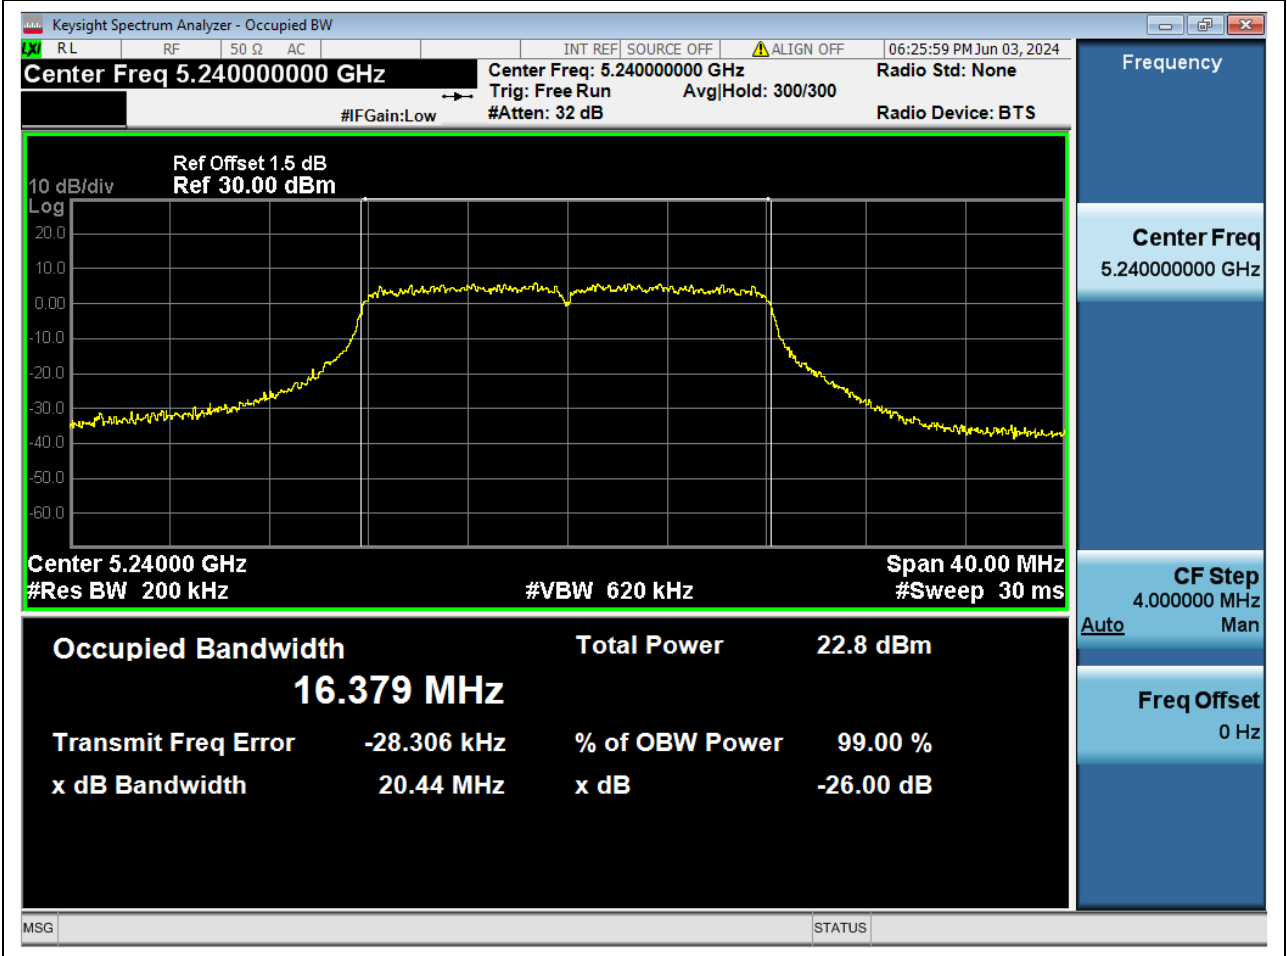

3. 802.11a_20M_Band1_H

3.1. A.2-26dB Bandwidth(NTNV)

Center Frequency (MHz)	XdB Down	RBW (MHz)	Detector	Limit (MHz)	XdB BandWidth (MHz)	Verdict
5240	26	0.2	Peak	0	20.442578	Unknow