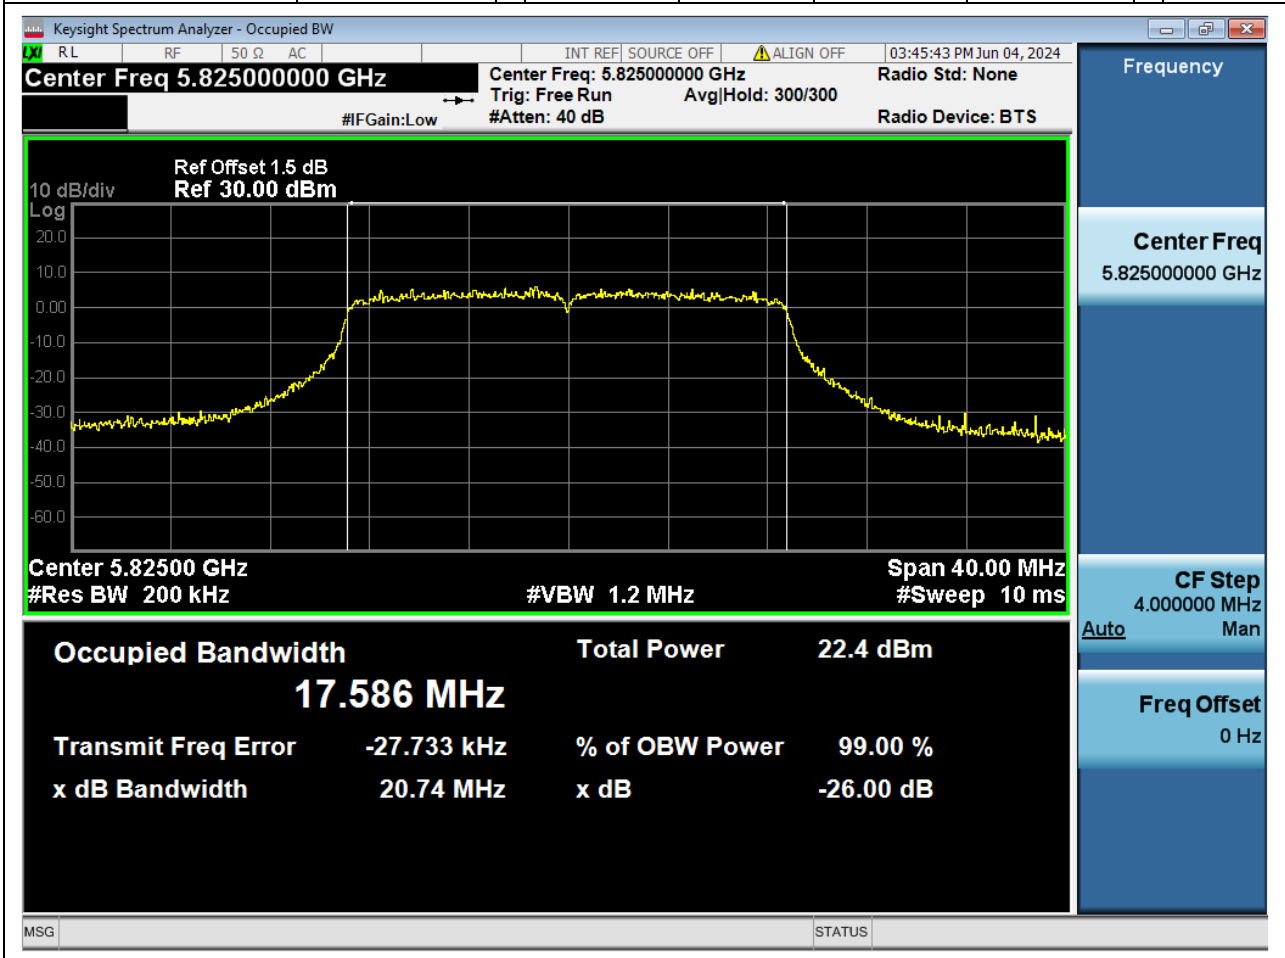

11. 802.11ac_20M_Band4_H

11.1. A.2.2-99% Bandwidth(NTNV)

Center Frequency (MHz)	OBW Power (%)	RBW (MHz)	Detector	Limit (MHz)	OBW (MHz)	Verdict
5825	99	0.2	Peak	0	17.586074	Unknown