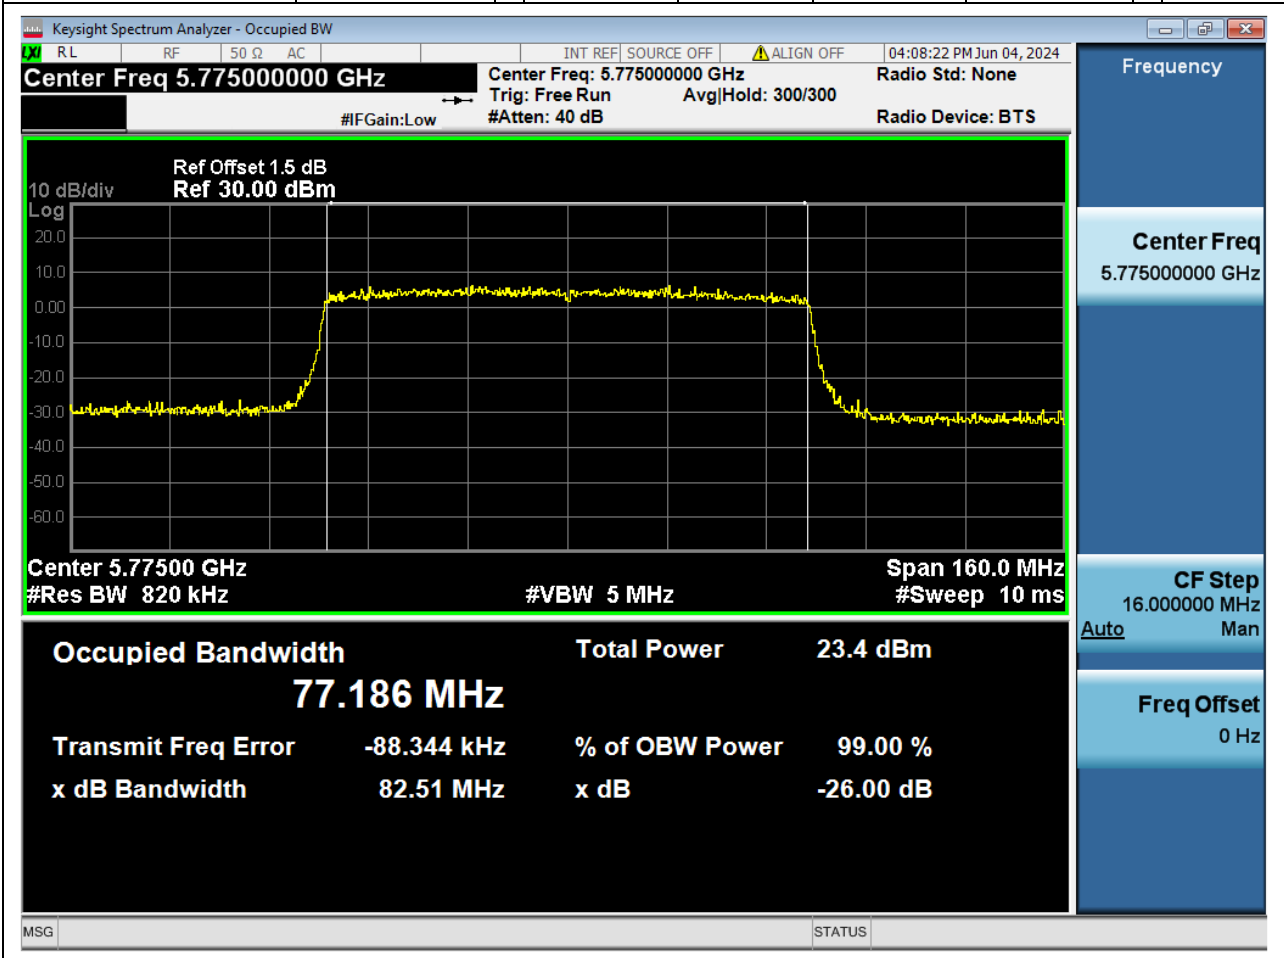

20. 802.11ax_80M_Band4_M

20.1. A.2.2-99% Bandwidth(NTNV)

Center Frequency (MHz)	OBW Power (%)	RBW (MHz)	Detector	Limit (MHz)	OBW (MHz)	Verdict
5775	99	0.82	Peak	0	77.186052	Unknown