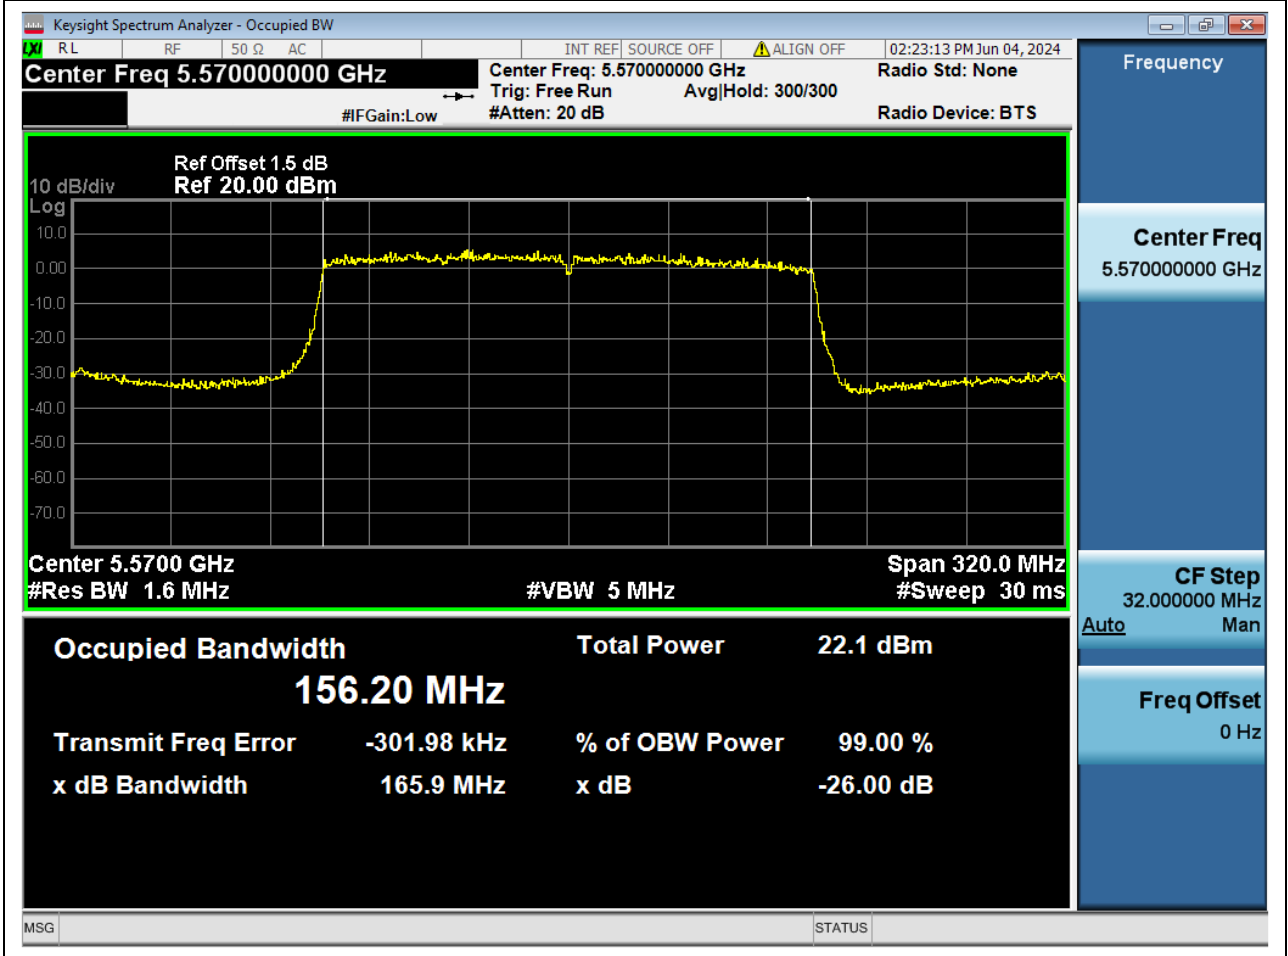

69. 802.11ax_160M_Band3_M

69.1. A.2-26dB Bandwidth(NTNV)

Center Frequency (MHz)	XdB Down	RBW (MHz)	Detector	Limit (MHz)	XdB BandWidth (MHz)	Verdict
5570	26	1.6	Peak	0	165.92692	Unknow