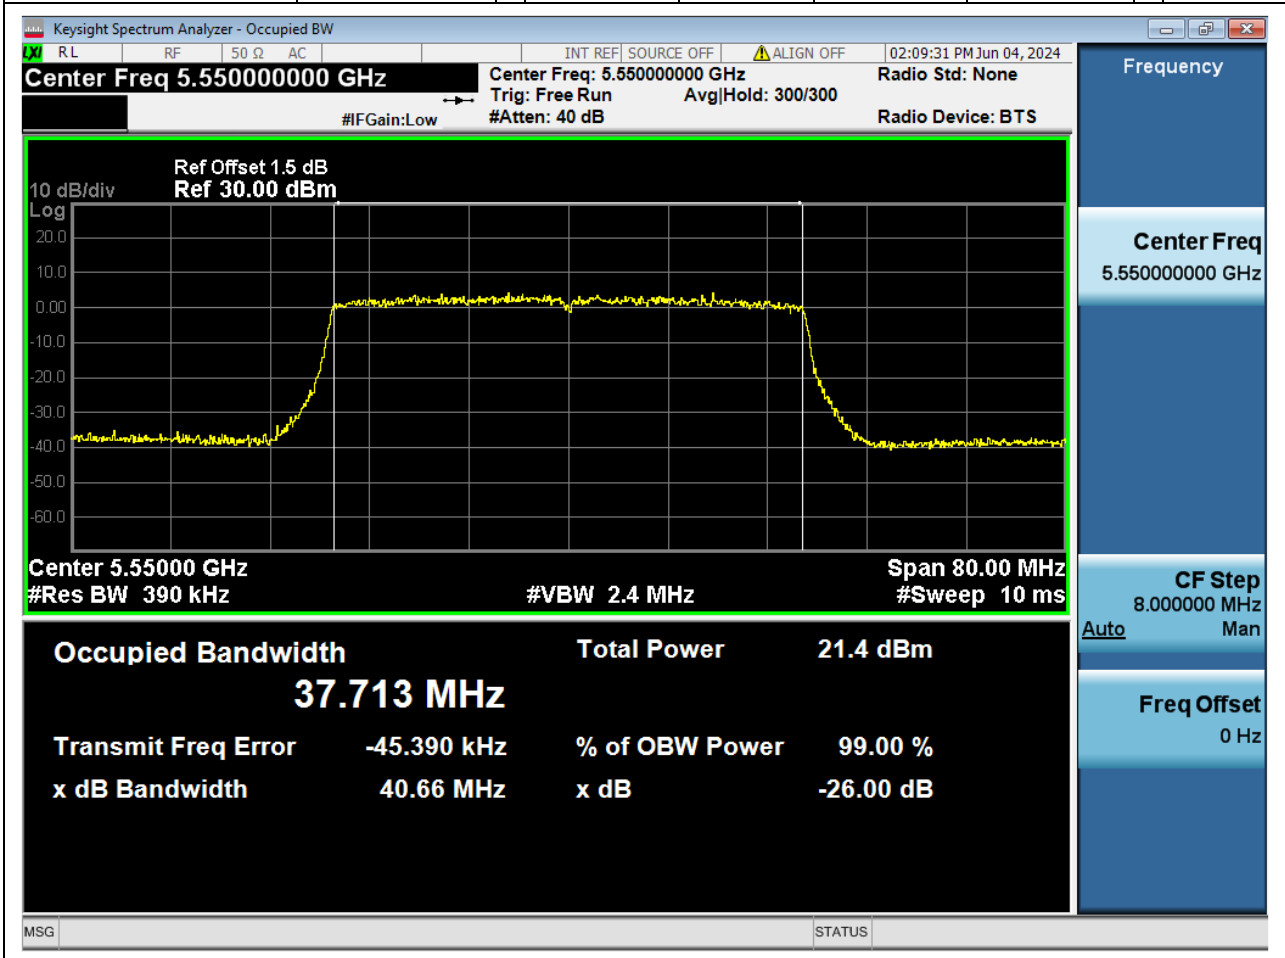

62. 802.11ax_40M_Band3_M

62.1. A.2.2-99% Bandwidth(NTNV)

Center Frequency (MHz)	OBW Power (%)	RBW (MHz)	Detector	Limit (MHz)	OBW (MHz)	Verdict
5550	99	0.39	Peak	0	37.712867	Unknown