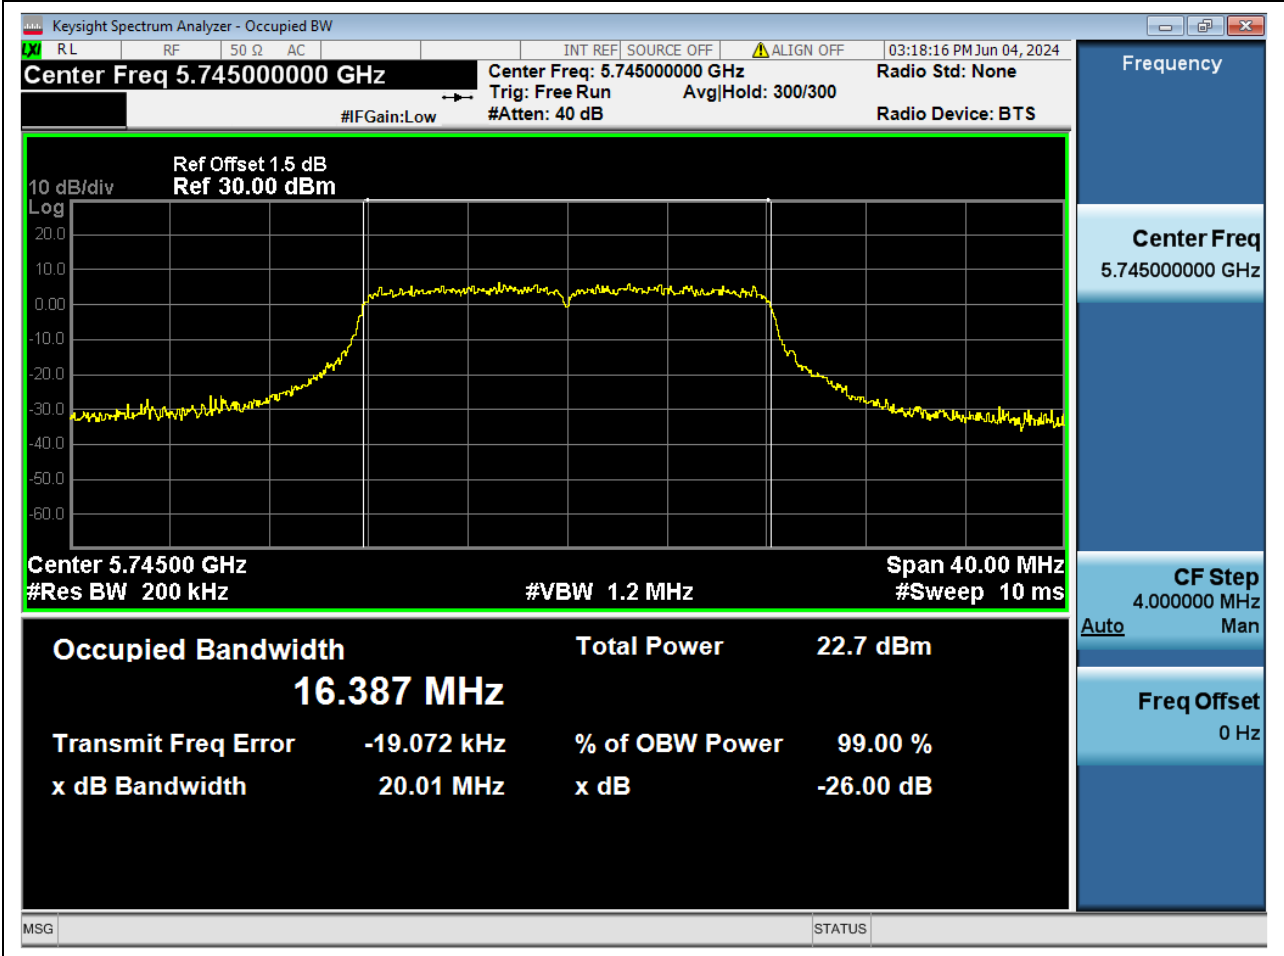

1. 802.11a_20M_Band4_L

1.1. A.2.2-99% Bandwidth(NTNV)

Center Frequency (MHz)	OBW Power (%)	RBW (MHz)	Detector	Limit (MHz)	OBW (MHz)	Verdict
5745	99	0.2	Peak	0	16.386632	Unknow