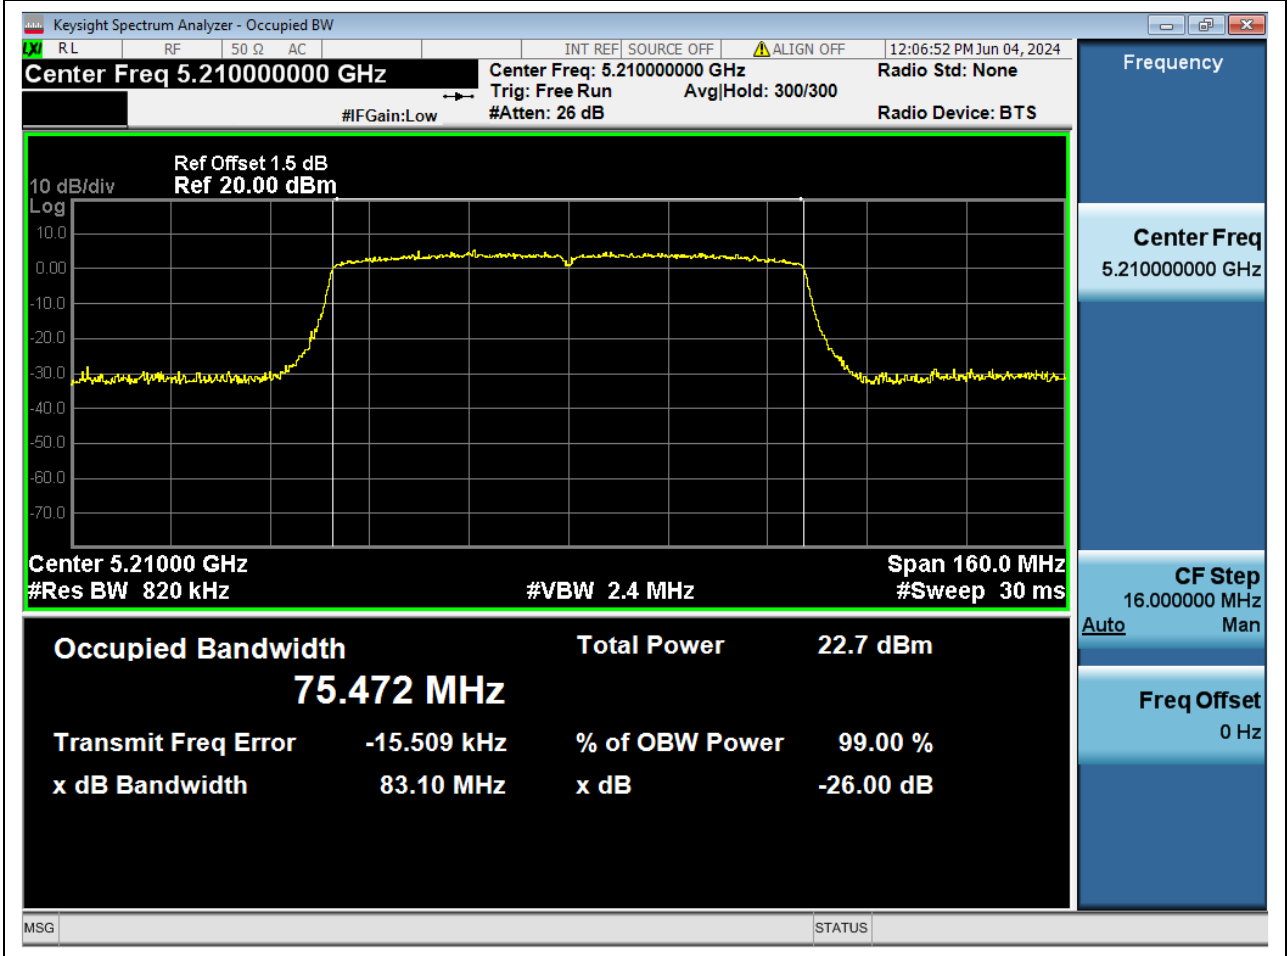

42. 802.11ac_80M_Band1_M

42.1. A.2-26dB Bandwidth(NTNV)

Center Frequency (MHz)	XdB Down	RBW (MHz)	Detector	Limit (MHz)	XdB BandWidth (MHz)	Verdict
5210	26	0.82	Peak	0	83.102199	Unknow