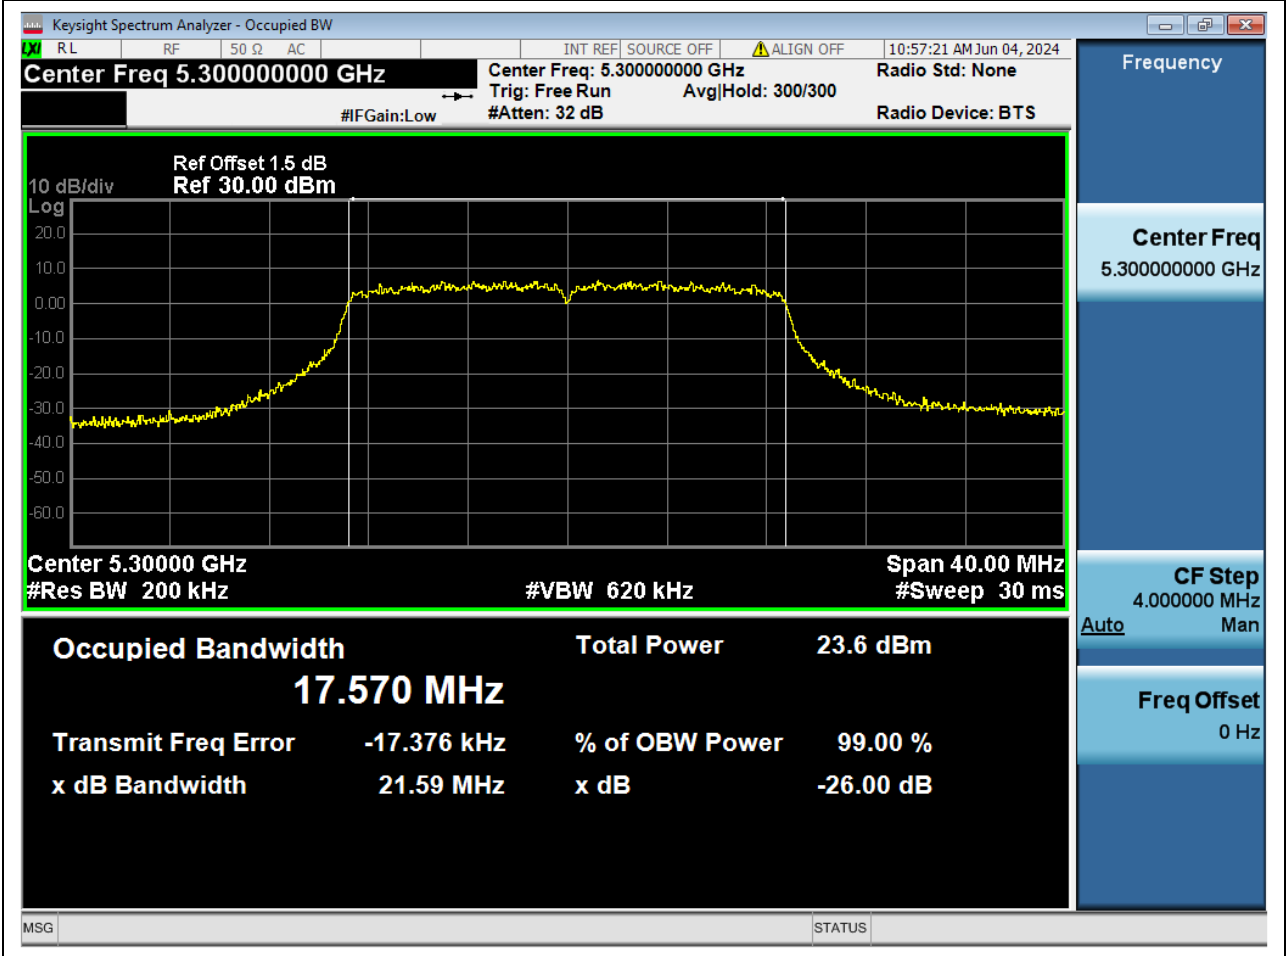

14. 802.11n_20M_Band2_M

14.1. A.2-26dB Bandwidth(NTNV)

Center Frequency (MHz)	XdB Down	RBW (MHz)	Detector	Limit (MHz)	XdB BandWidth (MHz)	Verdict
5300	26	0.2	Peak	0	21.58984	Unknow