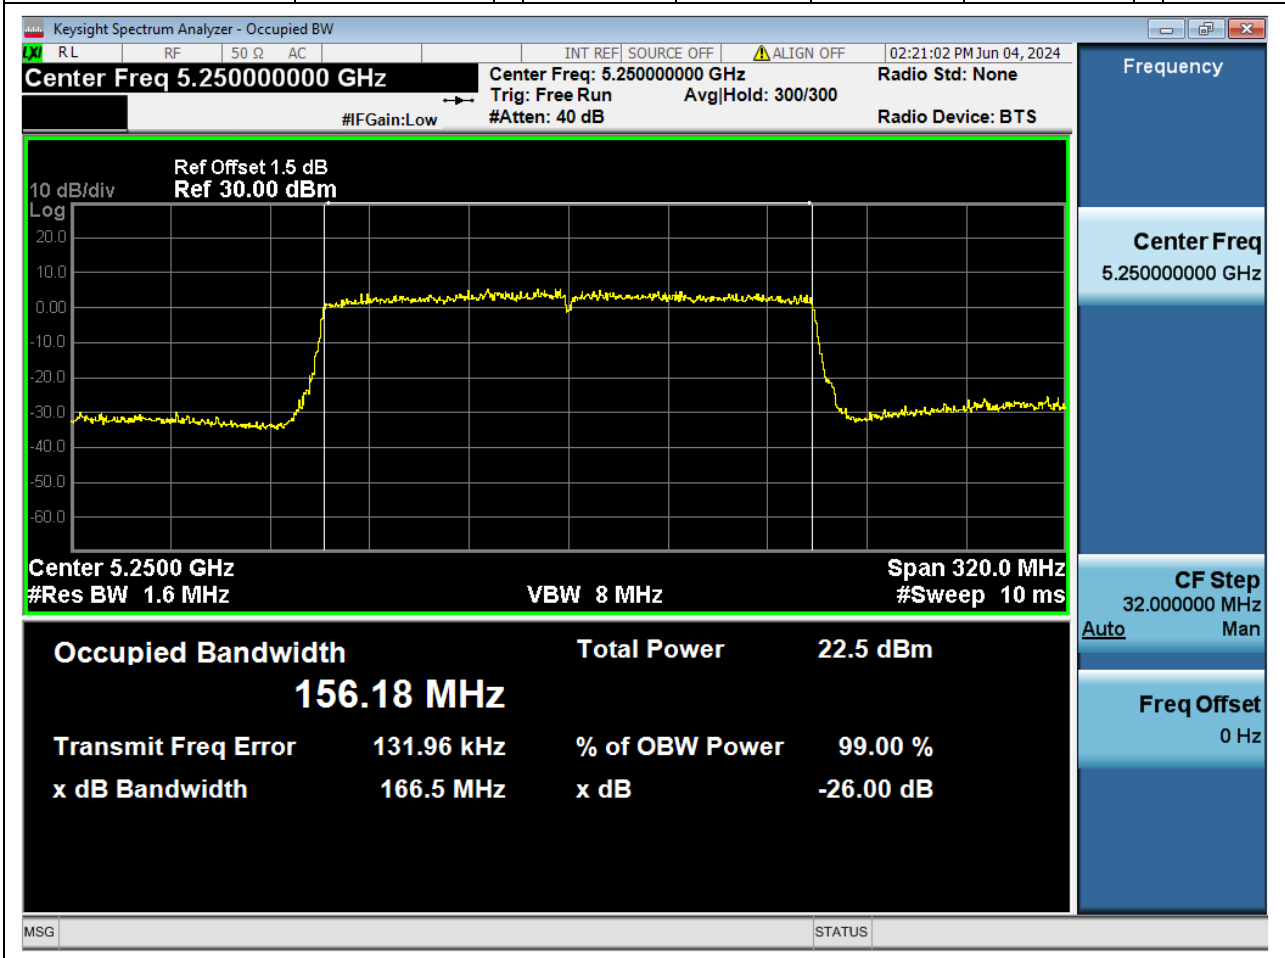

68. 802.11ax_160M_Band2_M

68.1. A.2.2-99% Bandwidth(NTNV)

Center Frequency (MHz)	OBW Power (%)	RBW (MHz)	Detector	Limit (MHz)	OBW (MHz)	Verdict
5250	99	1.6	Peak	0	156.184604	Unknown