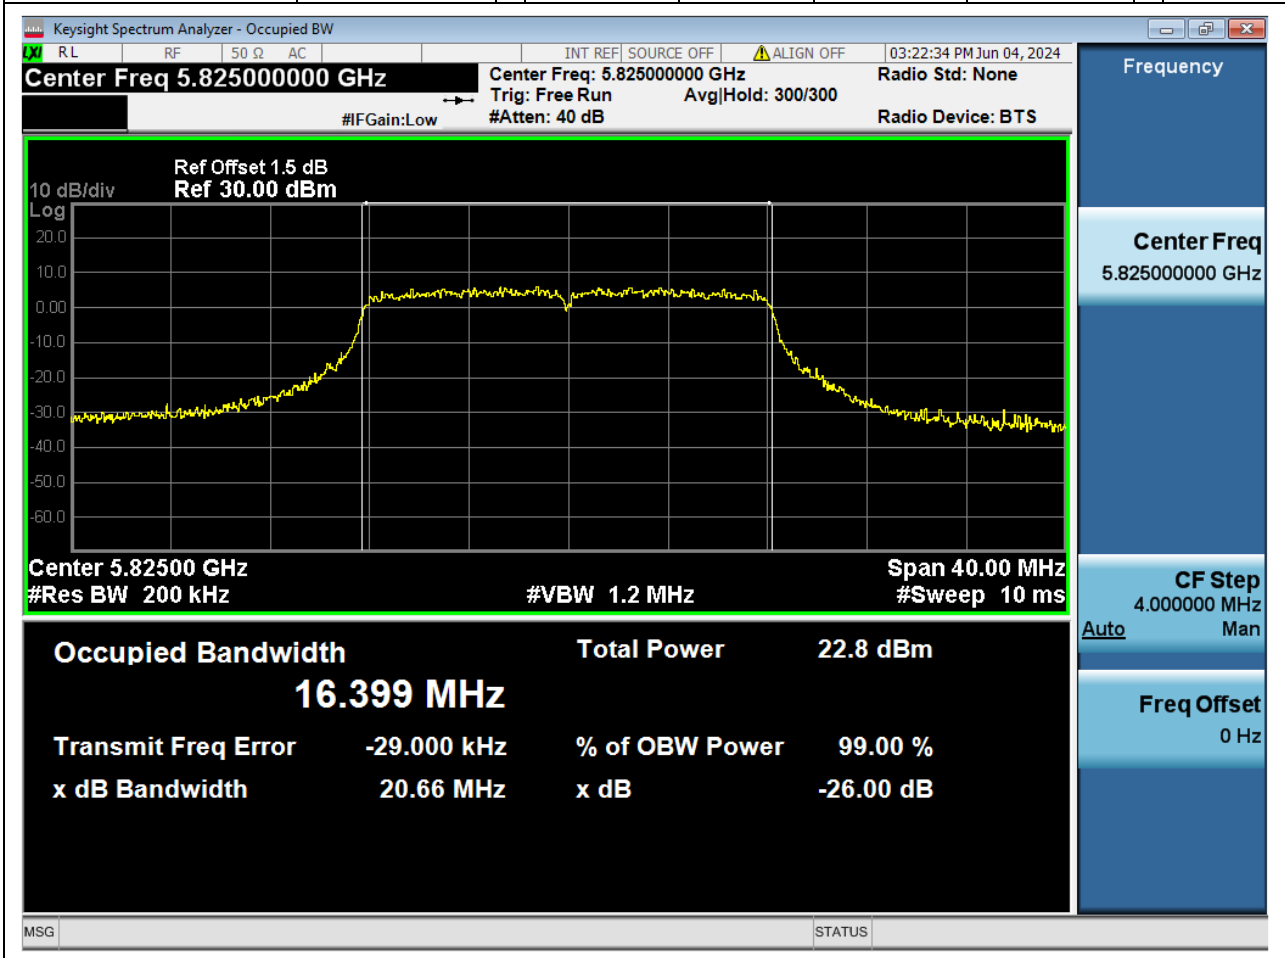

3. 802.11a_20M_Band4_H

3.1. A.2.2-99% Bandwidth(NTNV)

Center Frequency (MHz)	OBW Power (%)	RBW (MHz)	Detector	Limit (MHz)	OBW (MHz)	Verdict
5825	99	0.2	Peak	0	16.399352	Unknown