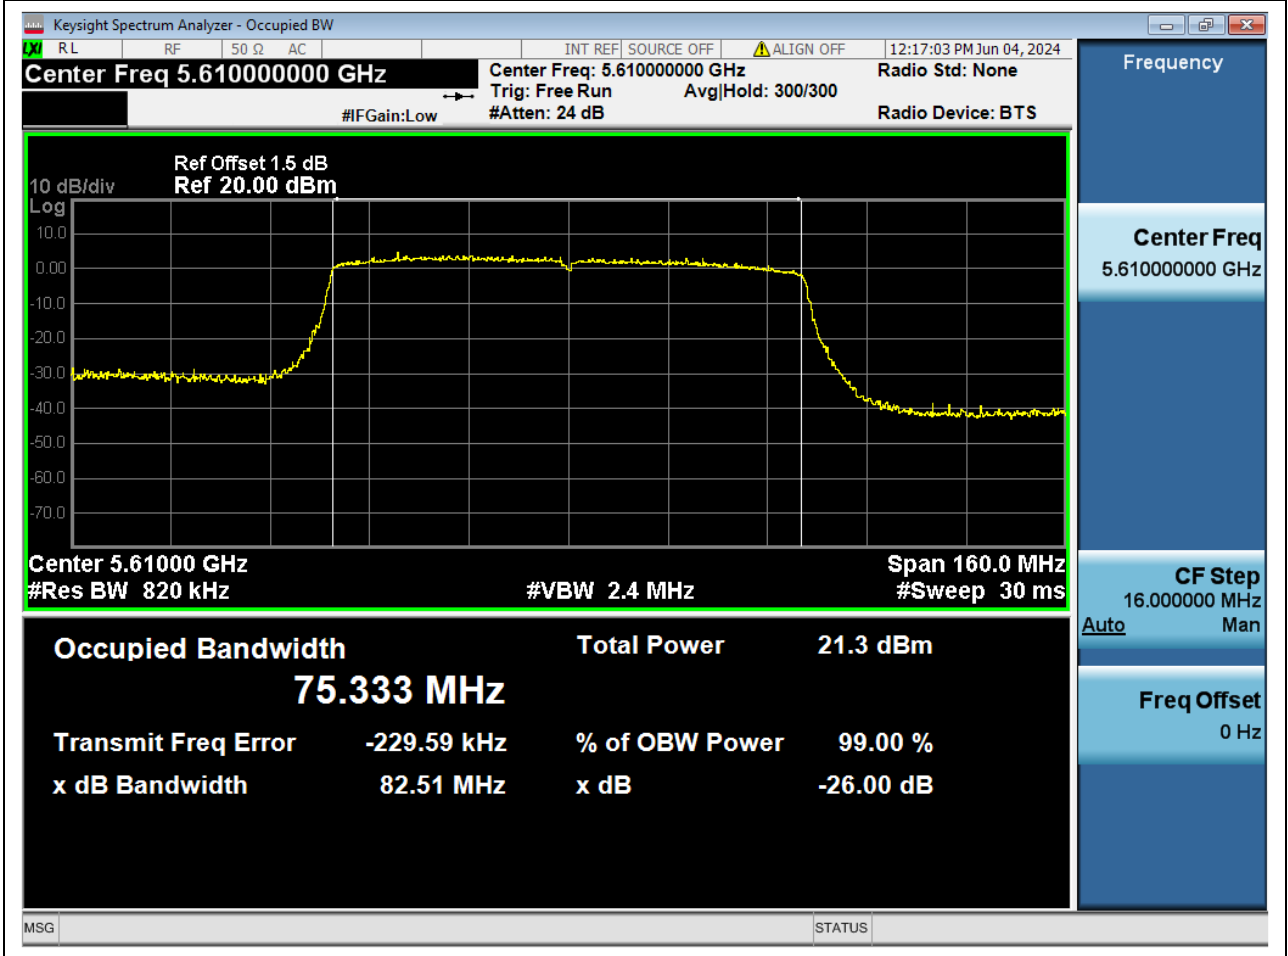

45. 802.11ac_80M_Band3_M

45.1. A.2-26dB Bandwidth(NTNV)

Center Frequency (MHz)	XdB Down	RBW (MHz)	Detector	Limit (MHz)	XdB BandWidth (MHz)	Verdict
5610	26	0.82	Peak	0	82.51086	Unknow