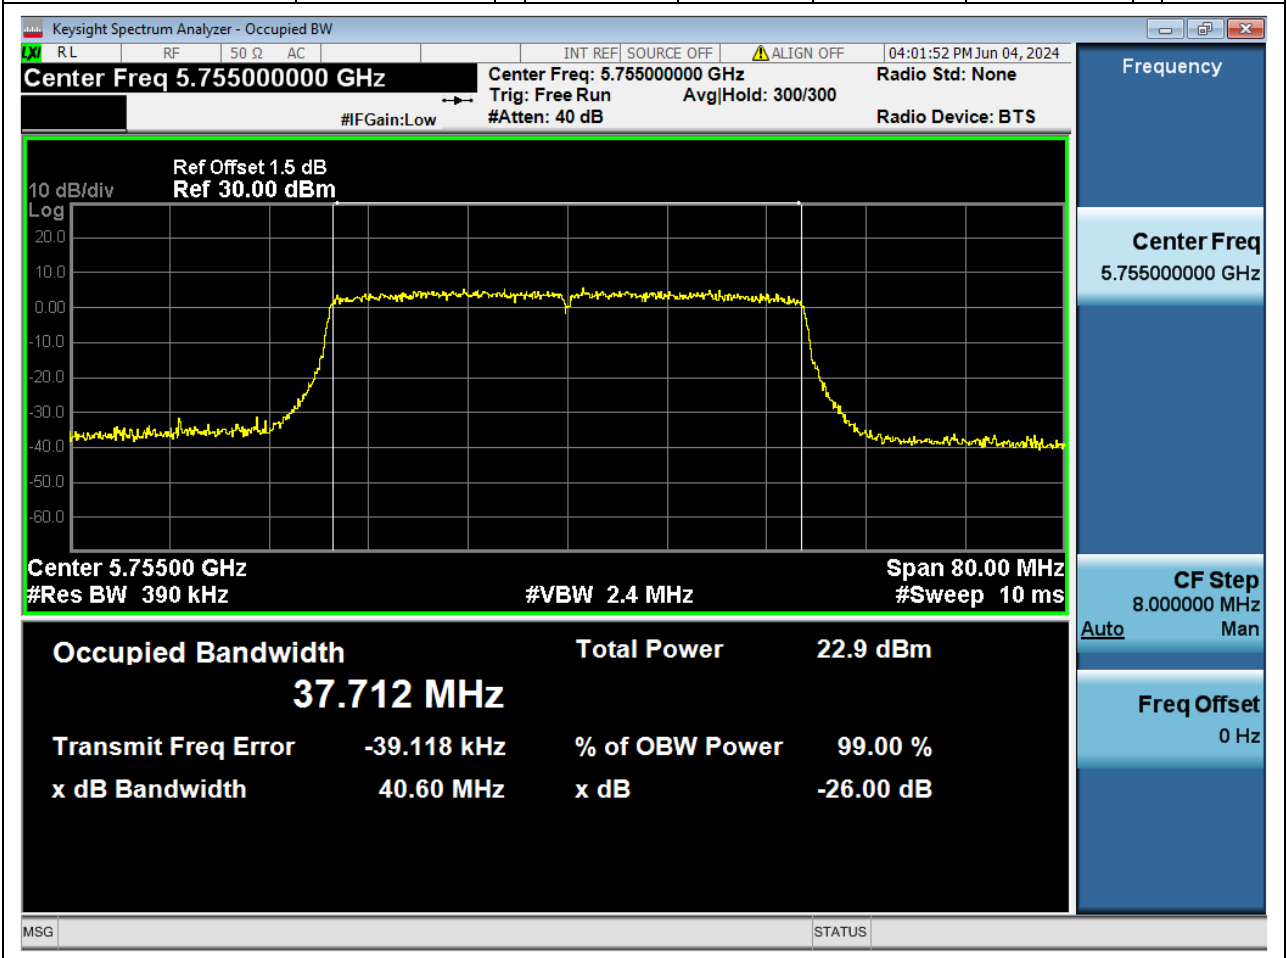

18. 802.11ax_40M_Band4_L

18.1. A.2.2-99% Bandwidth(NTNV)

Center Frequency (MHz)	OBW Power (%)	RBW (MHz)	Detector	Limit (MHz)	OBW (MHz)	Verdict
5755	99	0.39	Peak	0	37.711945	Unknown