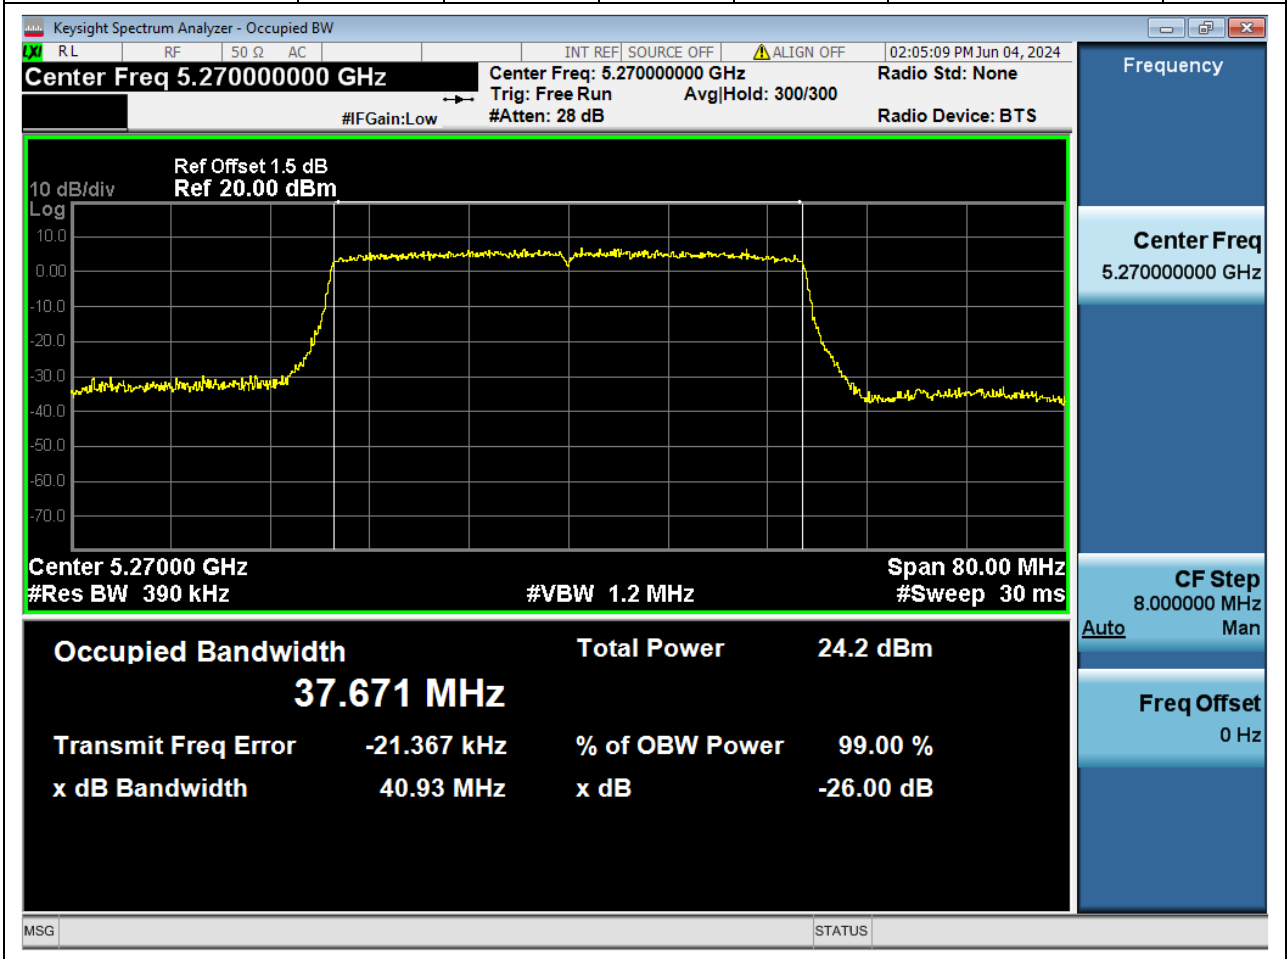

59. 802.11ax_40M_Band2_L

59.1. A.2-26dB Bandwidth(NTNV)

Center Frequency (MHz)	XdB Down	RBW (MHz)	Detector	Limit (MHz)	XdB BandWidth (MHz)	Verdict
5270	26	0.39	Peak	0	40.931709	Unknow