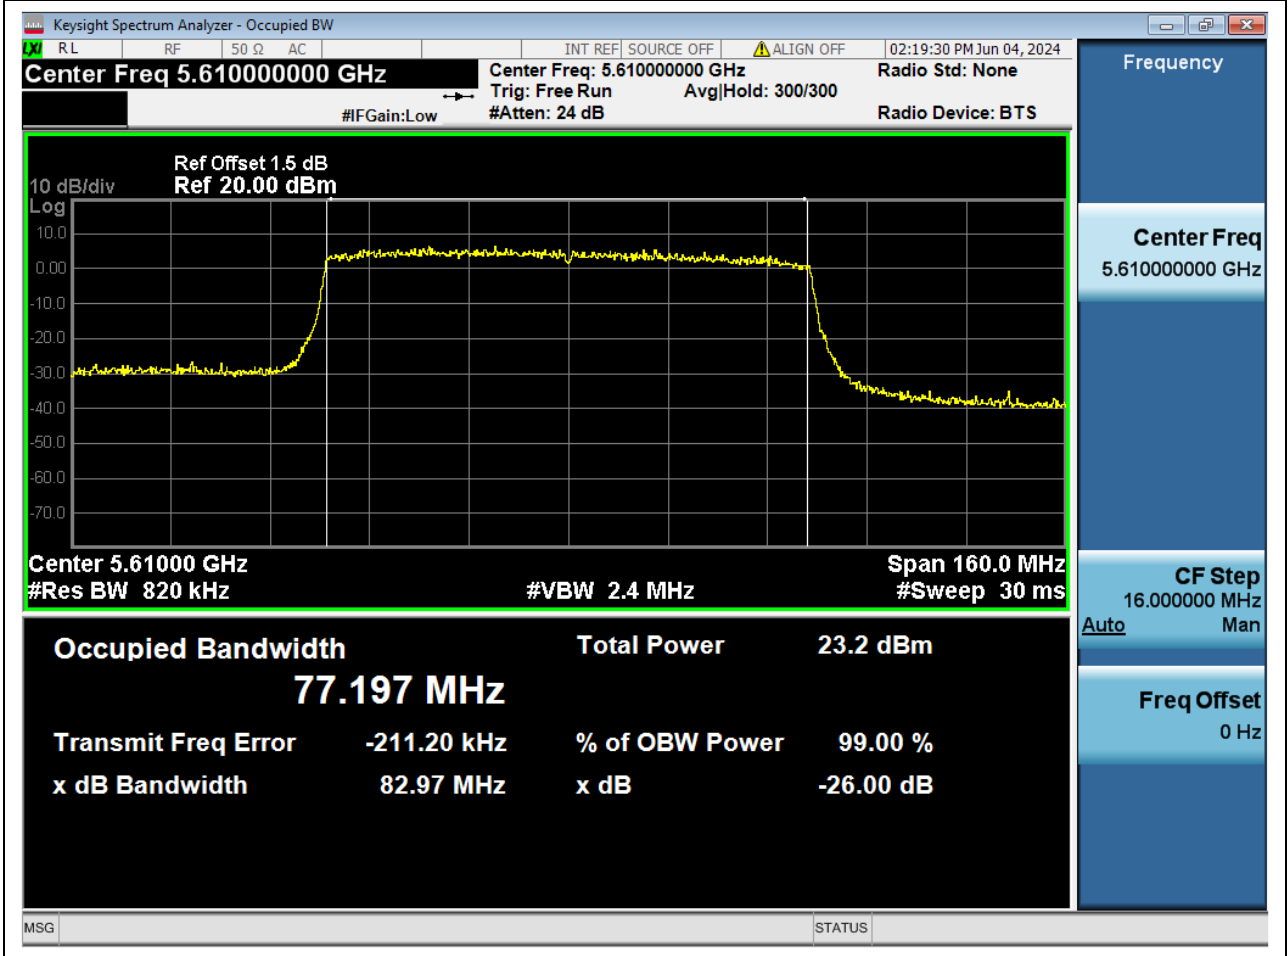

67. 802.11ax_80M_Band3_M

67.1. A.2-26dB Bandwidth(NTNV)

Center Frequency (MHz)	XdB Down	RBW (MHz)	Detector	Limit (MHz)	XdB BandWidth (MHz)	Verdict
5610	26	0.82	Peak	0	82.971799	Unknow