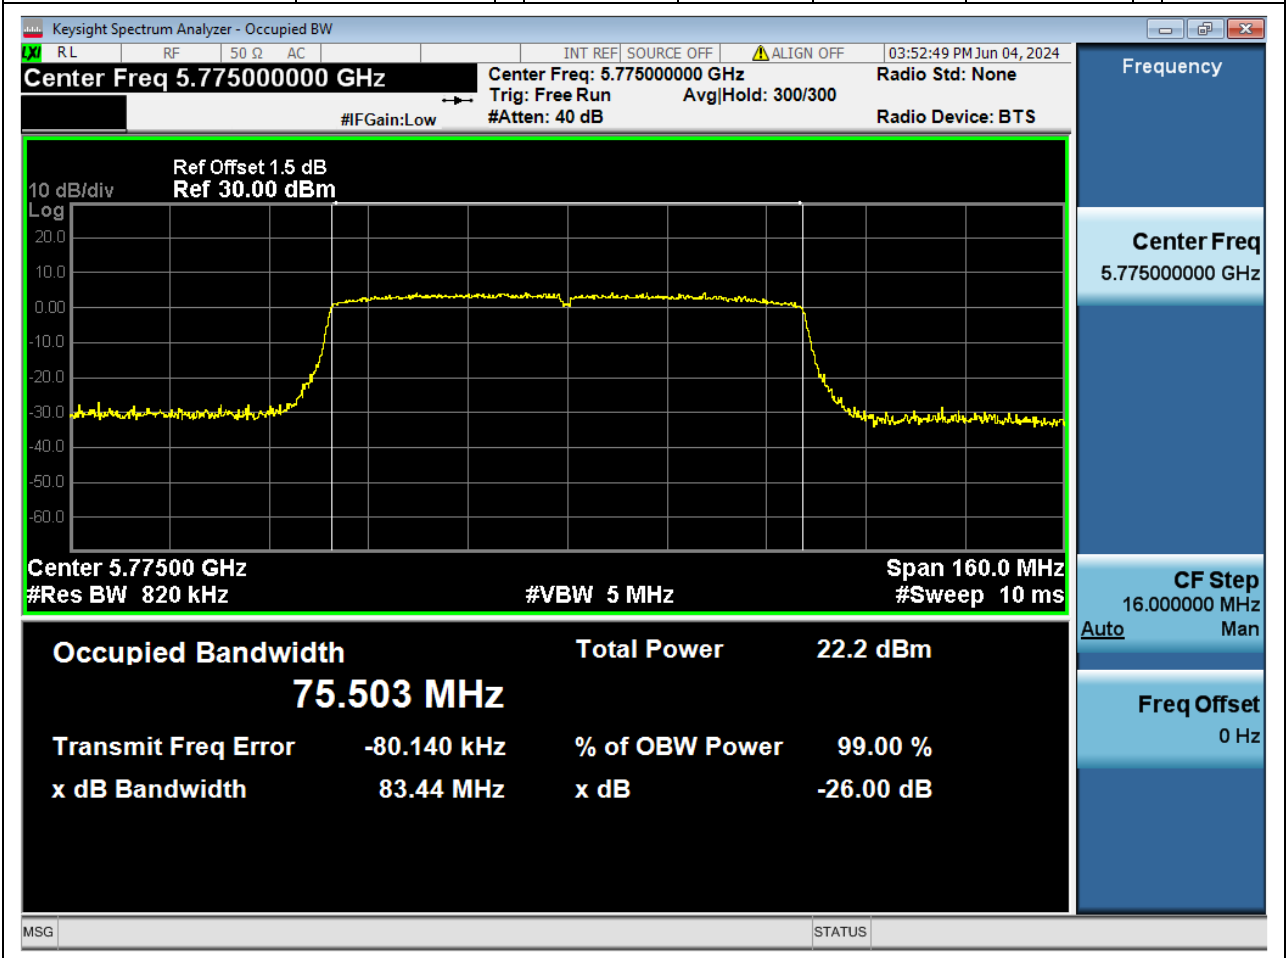

14. 802.11ac_80M_Band4_M

14.1. A.2.2-99% Bandwidth(NTNV)

Center Frequency (MHz)	OBW Power (%)	RBW (MHz)	Detector	Limit (MHz)	OBW (MHz)	Verdict
5775	99	0.82	Peak	0	75.502542	Unknown