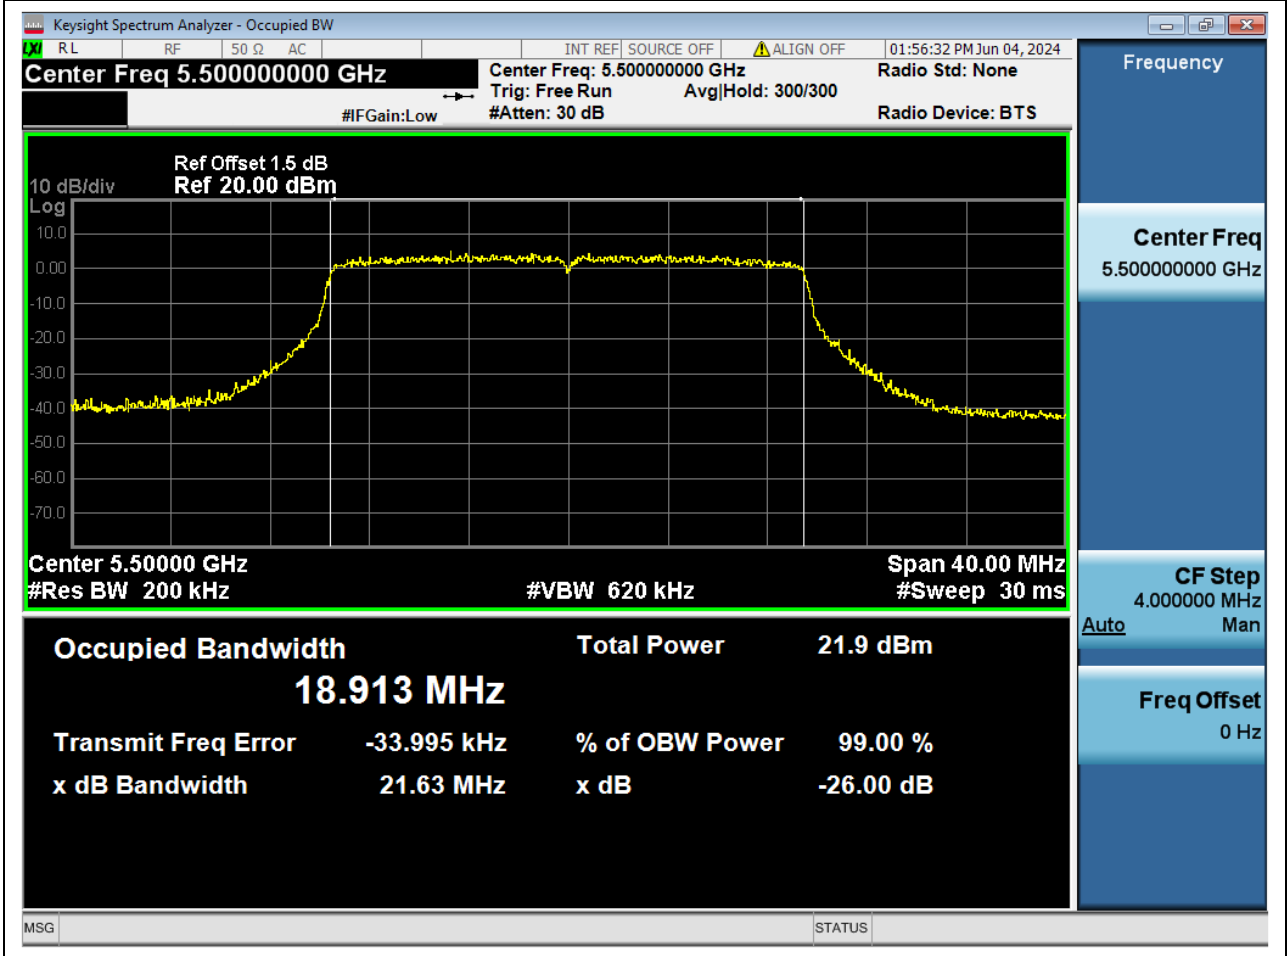

54. 802.11ax_20M_Band3_L

54.1. A.2-26dB Bandwidth(NTNV)

Center Frequency (MHz)	XdB Down	RBW (MHz)	Detector	Limit (MHz)	XdB BandWidth (MHz)	Verdict
5500	26	0.2	Peak	0	21.627405	Unknow