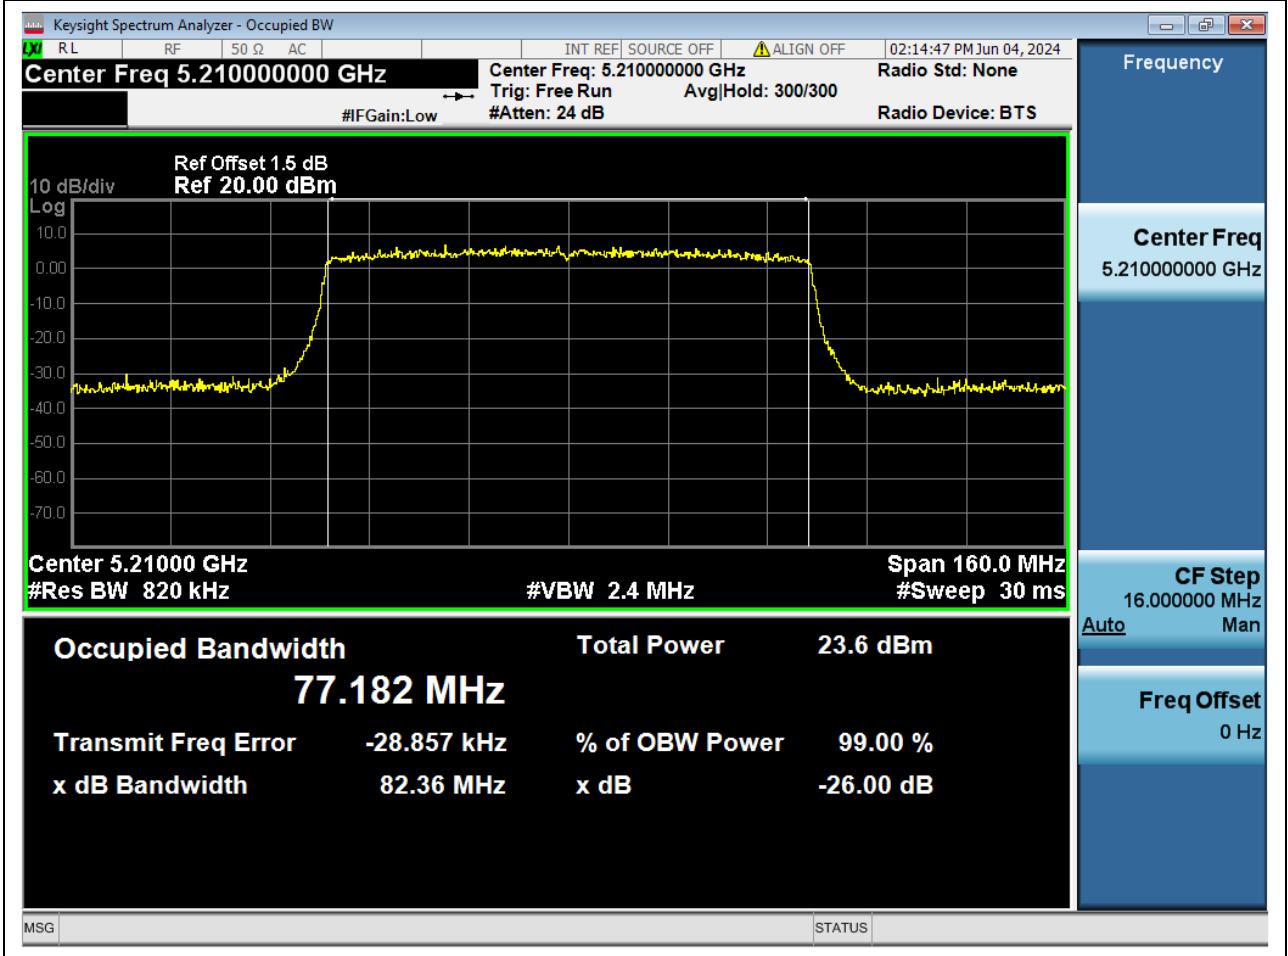

64. 802.11ax_80M_Band1_M

64.1. A.2-26dB Bandwidth(NTNV)

Center Frequency (MHz)	XdB Down	RBW (MHz)	Detector	Limit (MHz)	XdB BandWidth (MHz)	Verdict
5210	26	0.82	Peak	0	82.357523	Unknow