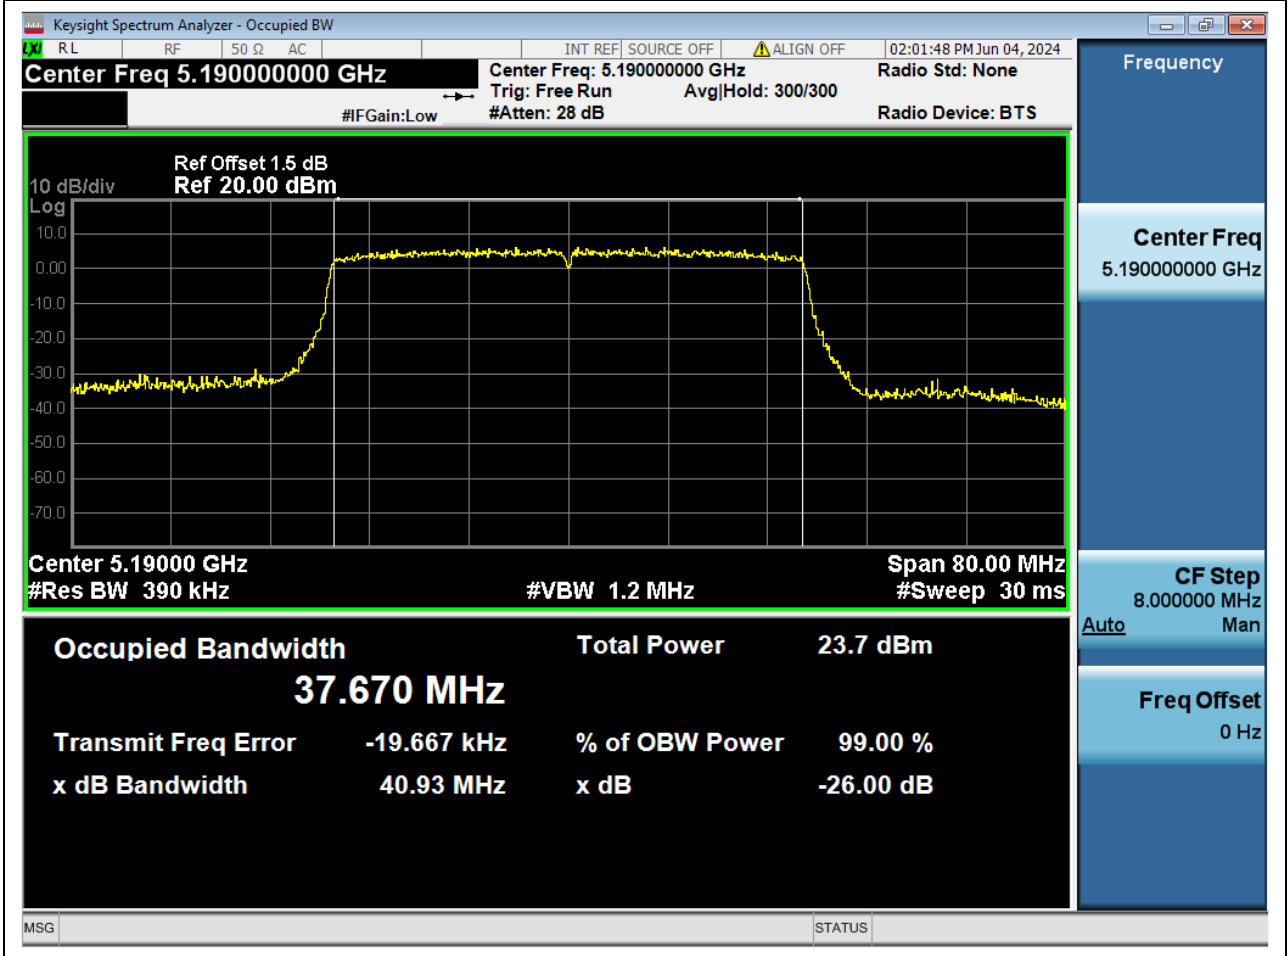

57. 802.11ax_40M_Band1_L

57.1. A.2-26dB Bandwidth(NTNV)

Center Frequency (MHz)	XdB Down	RBW (MHz)	Detector	Limit (MHz)	XdB BandWidth (MHz)	Verdict
5190	26	0.39	Peak	0	40.934841	Unknow