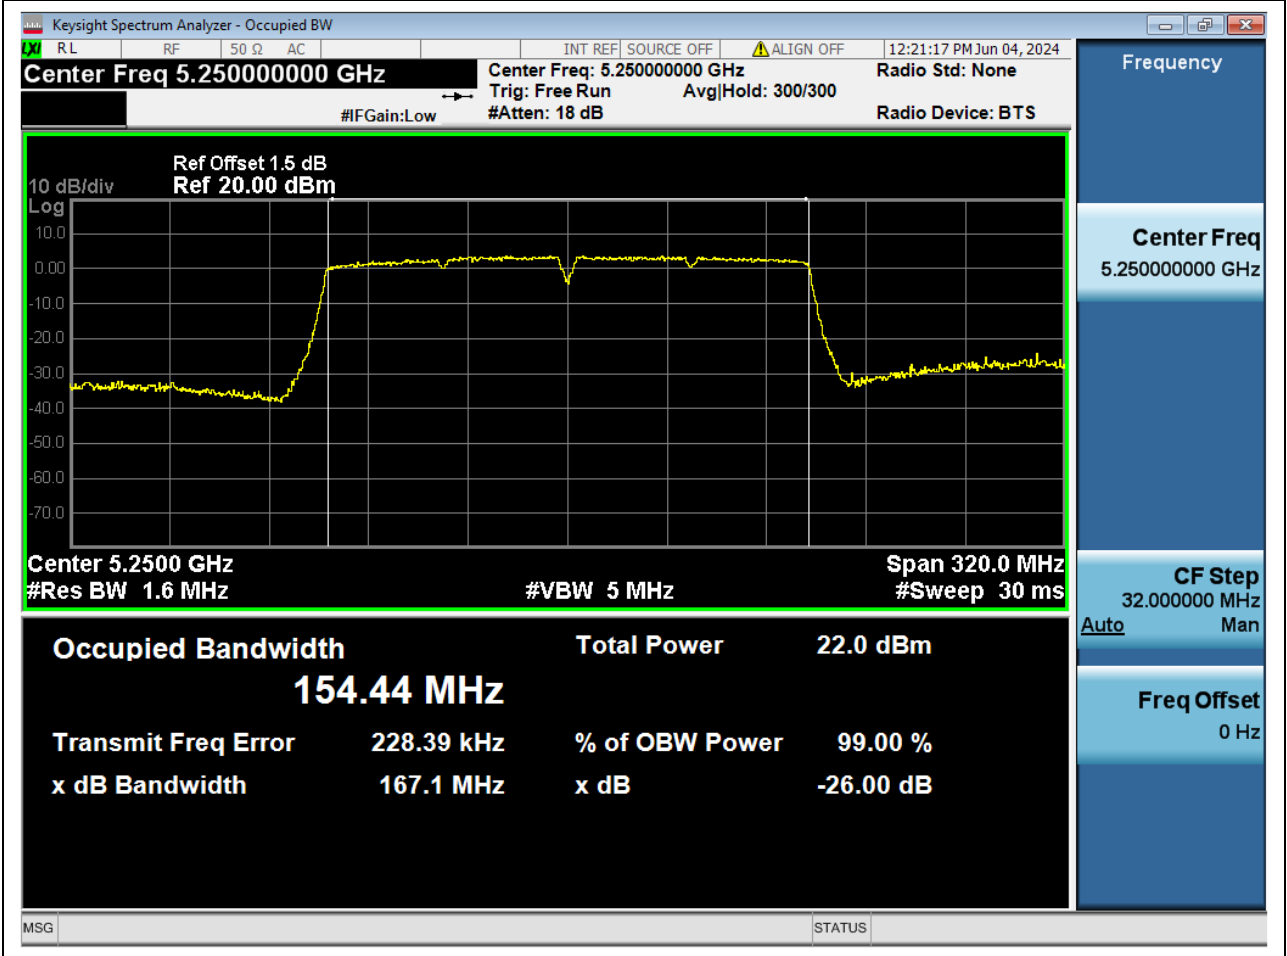

46. 802.11ac_160M_Band2_M

46.1. A.2-26dB Bandwidth(NTNV)

Center Frequency (MHz)	XdB Down	RBW (MHz)	Detector	Limit (MHz)	XdB BandWidth (MHz)	Verdict
5250	26	1.6	Peak	0	167.061394	Unknow