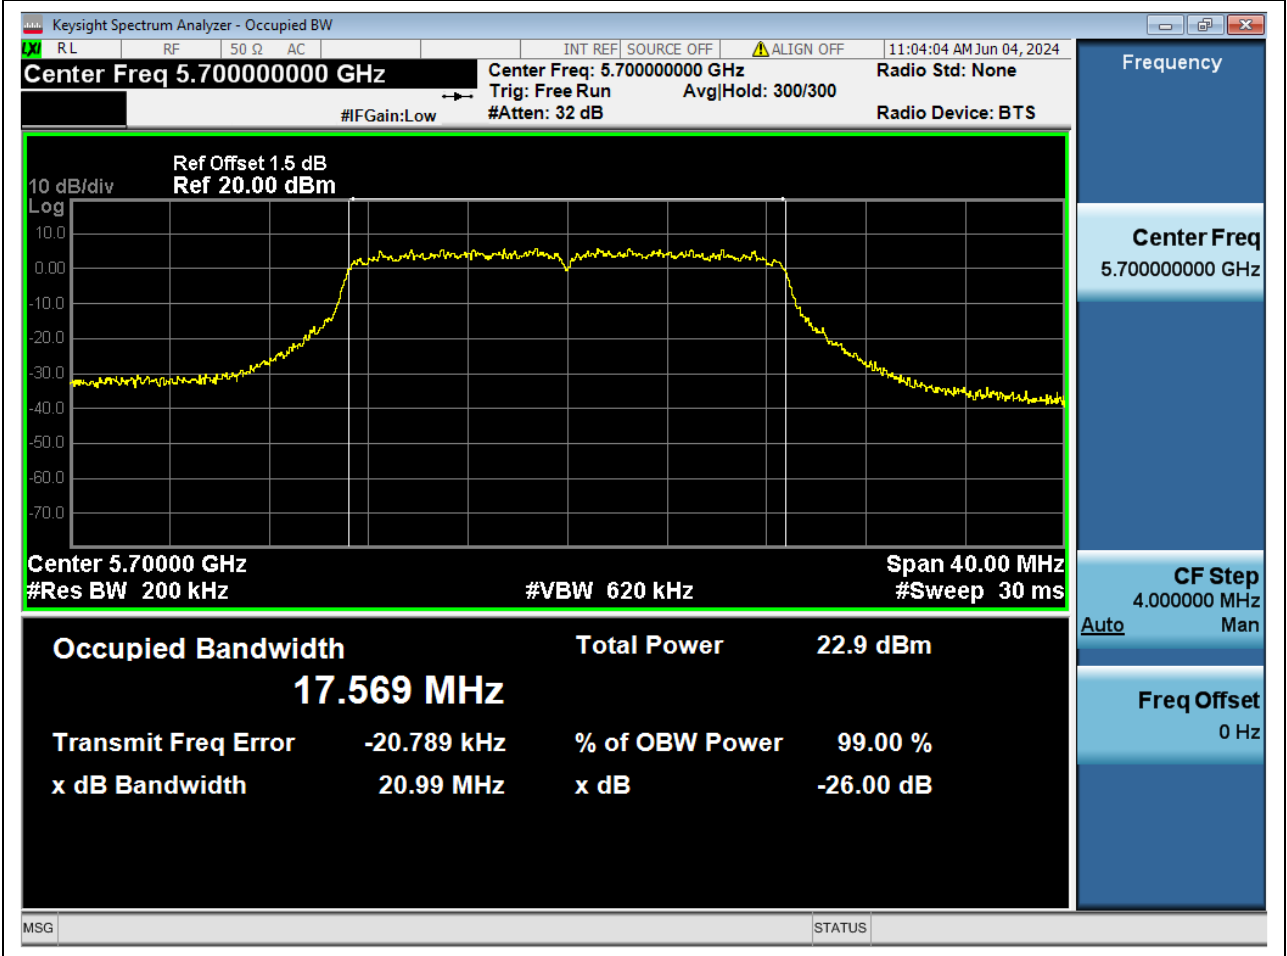

18. 802.11n_20M_Band3_H

18.1. A.2-26dB Bandwidth(NTNV)

Center Frequency (MHz)	XdB Down	RBW (MHz)	Detector	Limit (MHz)	XdB BandWidth (MHz)	Verdict
5700	26	0.2	Peak	0	20.991529	Unknow