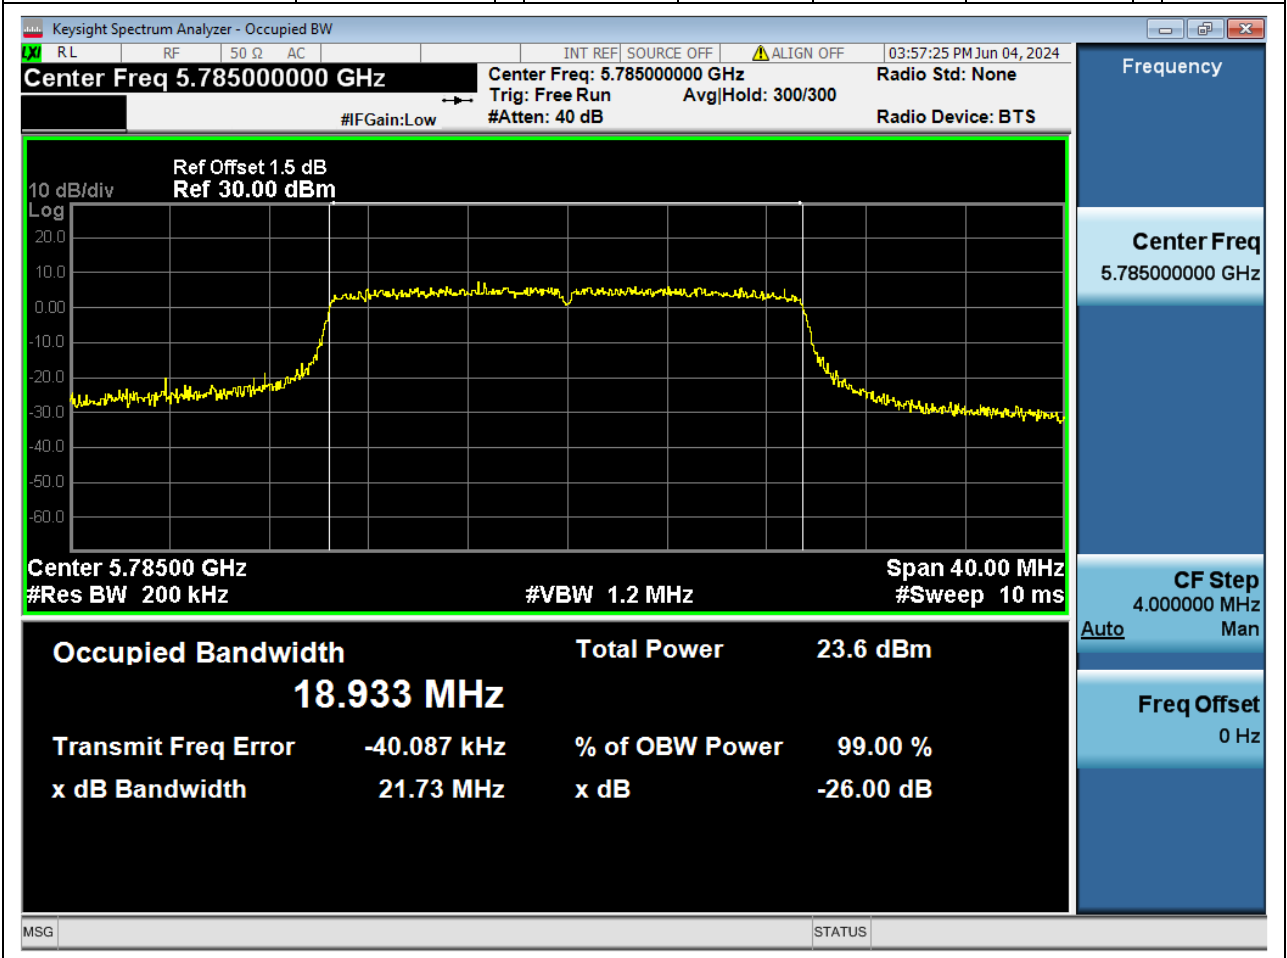

16. 802.11ax_20M_Band4_M

16.1. A.2.2-99% Bandwidth(NTNV)

Center Frequency (MHz)	OBW Power (%)	RBW (MHz)	Detector	Limit (MHz)	OBW (MHz)	Verdict
5785	99	0.2	Peak	0	18.932841	Unknown