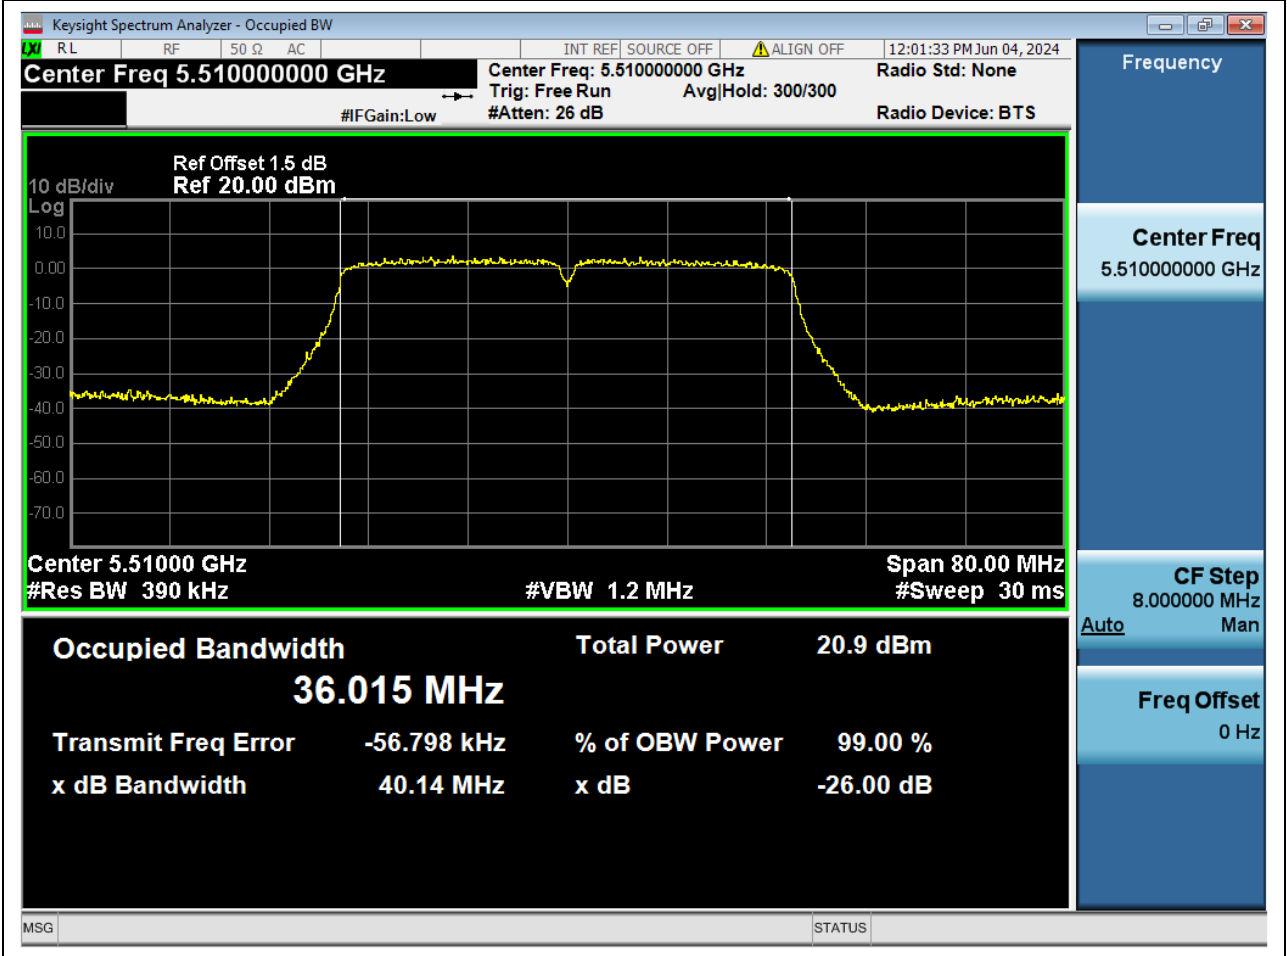

39. 802.11ac_40M_Band3_L

39.1. A.2-26dB Bandwidth(NTNV)

Center Frequency (MHz)	XdB Down	RBW (MHz)	Detector	Limit (MHz)	XdB BandWidth (MHz)	Verdict
5510	26	0.39	Peak	0	40.137591	Unknow