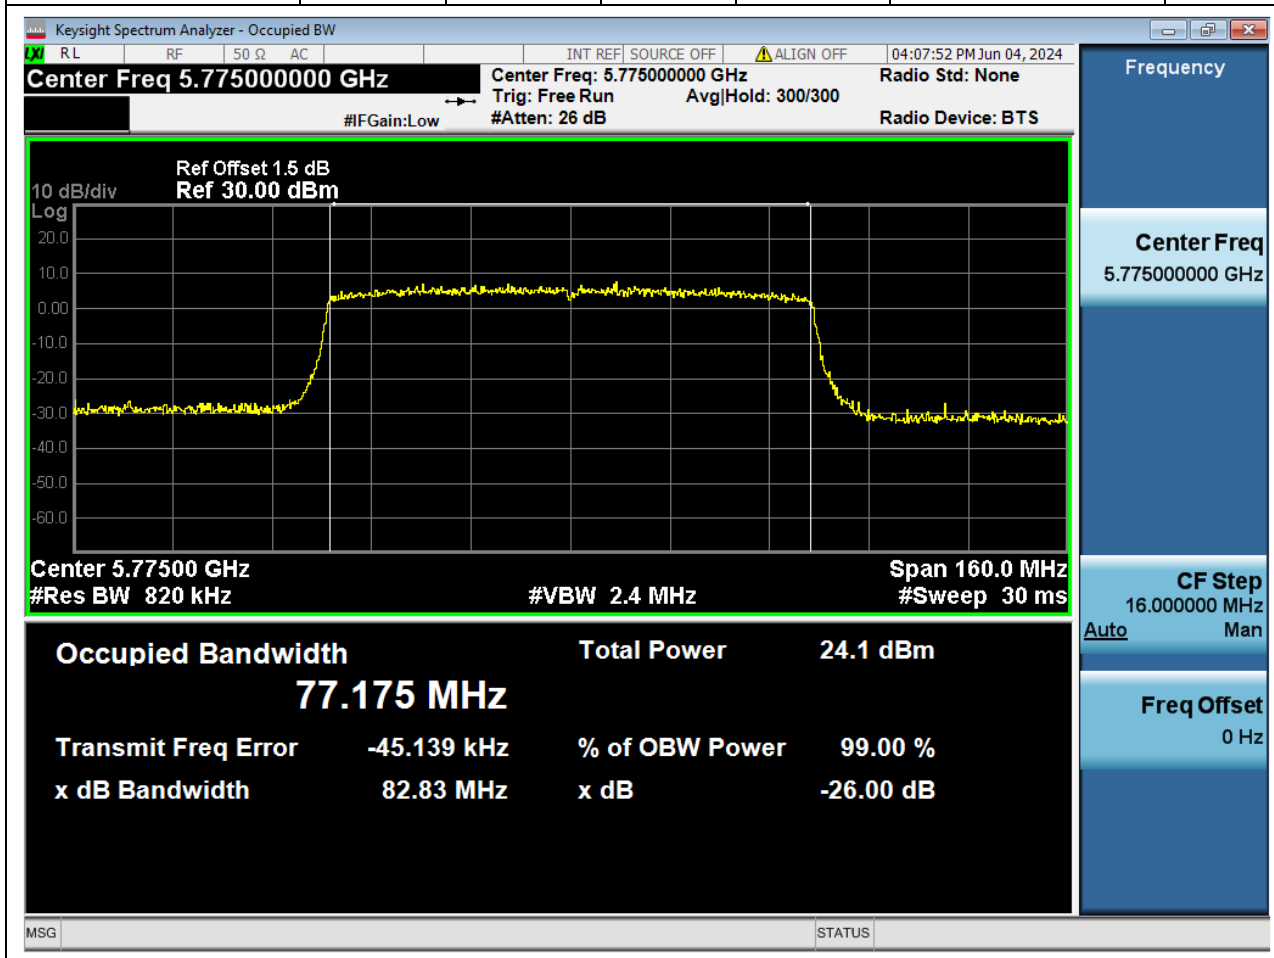

20. 802.11ax_80M_Band4_M

20.1. A.2-26dB Bandwidth(NTNV)

Center Frequency (MHz)	XdB Down	RBW (MHz)	Detector	Limit (MHz)	XdB BandWidth (MHz)	Verdict
5775	26	0.82	Peak	0	82.828729	Unknow