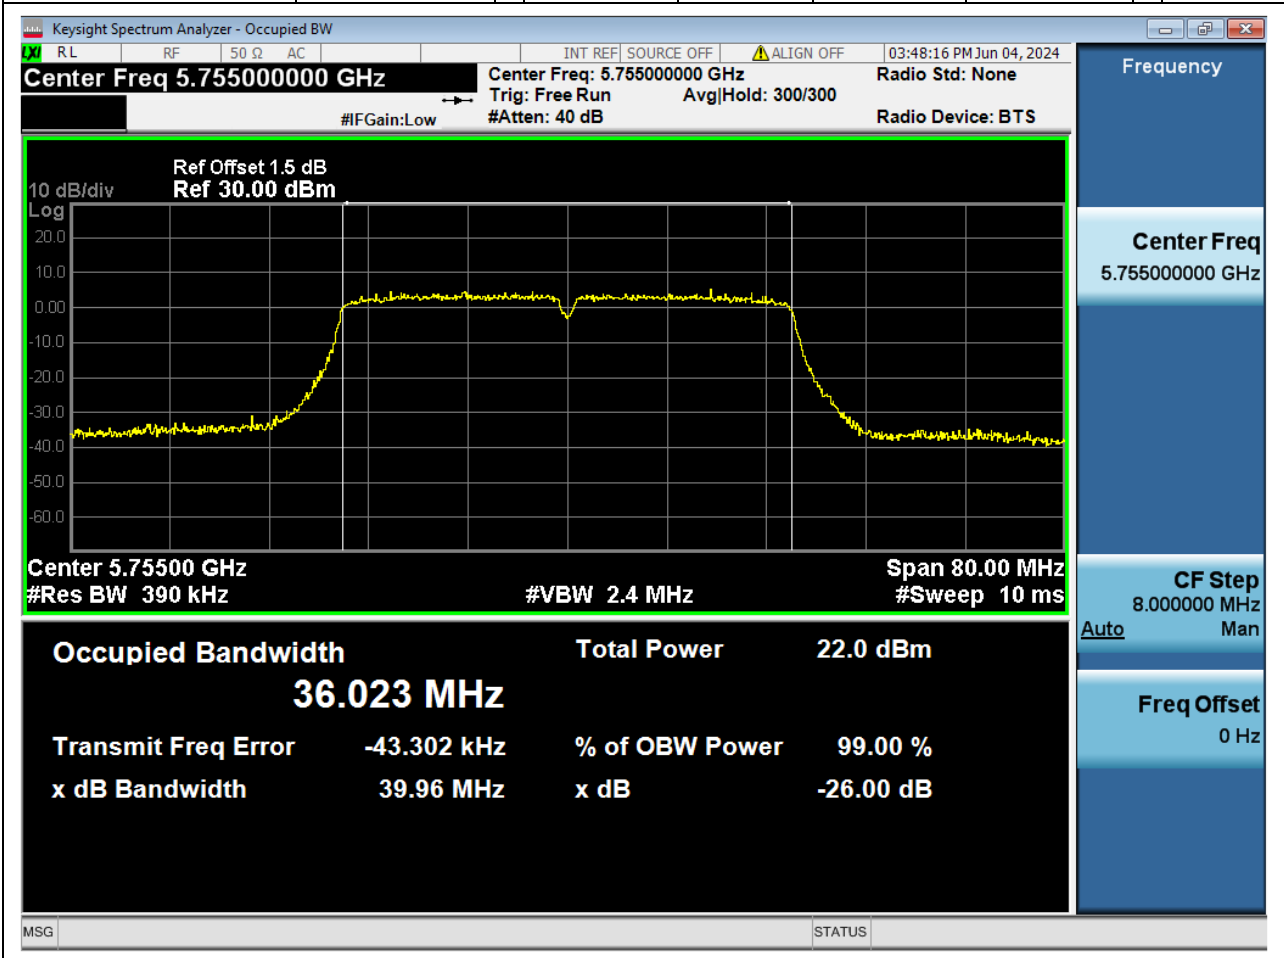

12. 802.11ac_40M_Band4_L

12.1. A.2.2-99% Bandwidth(NTNV)

Center Frequency (MHz)	OBW Power (%)	RBW (MHz)	Detector	Limit (MHz)	OBW (MHz)	Verdict
5755	99	0.39	Peak	0	36.023243	Unknown