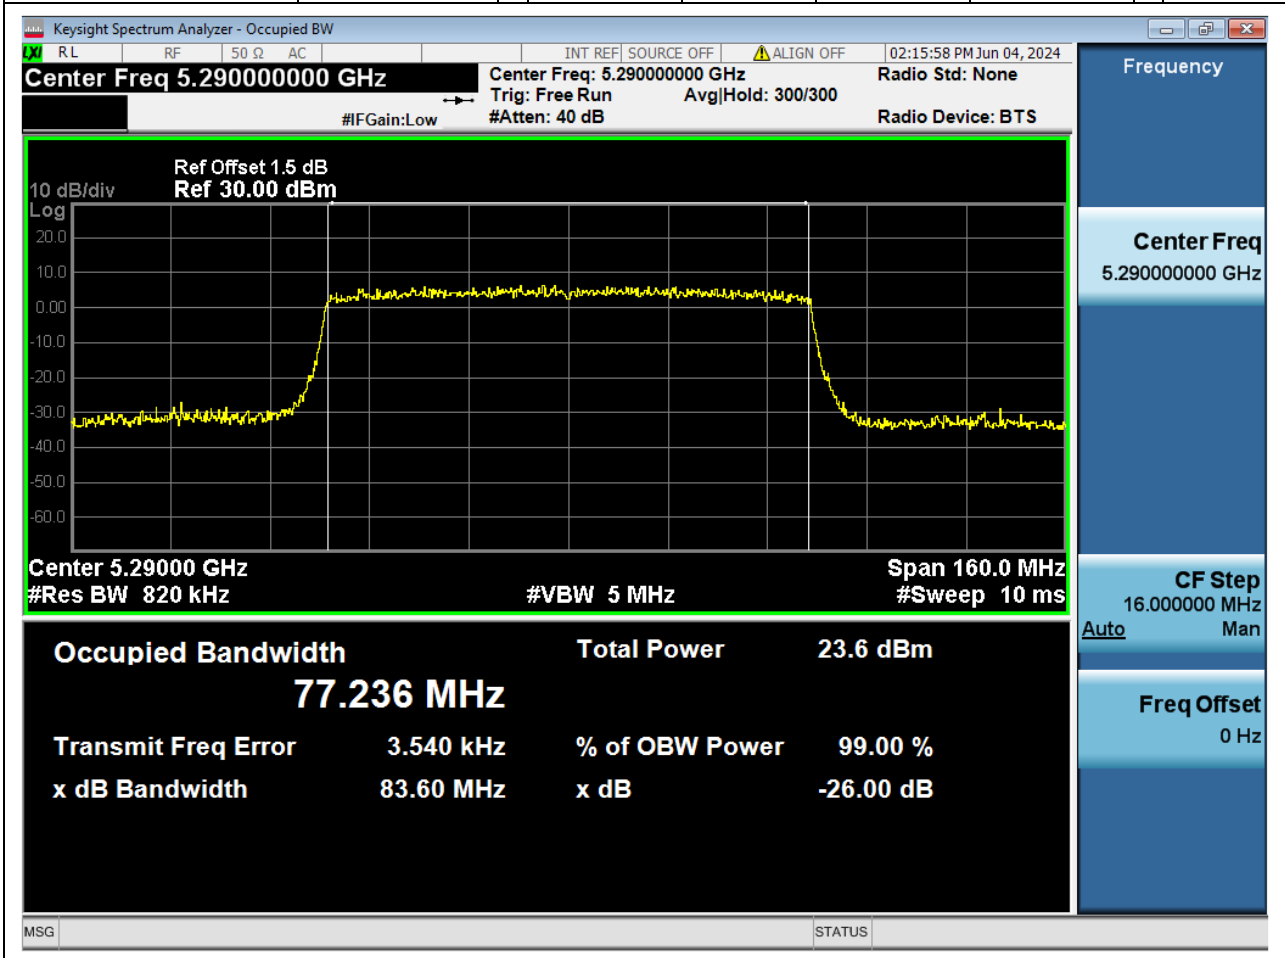

65. 802.11ax_80M_Band2_M

65.1. A.2.2-99% Bandwidth(NTNV)

Center Frequency (MHz)	OBW Power (%)	RBW (MHz)	Detector	Limit (MHz)	OBW (MHz)	Verdict
5290	99	0.82	Peak	0	77.23553	Unknown