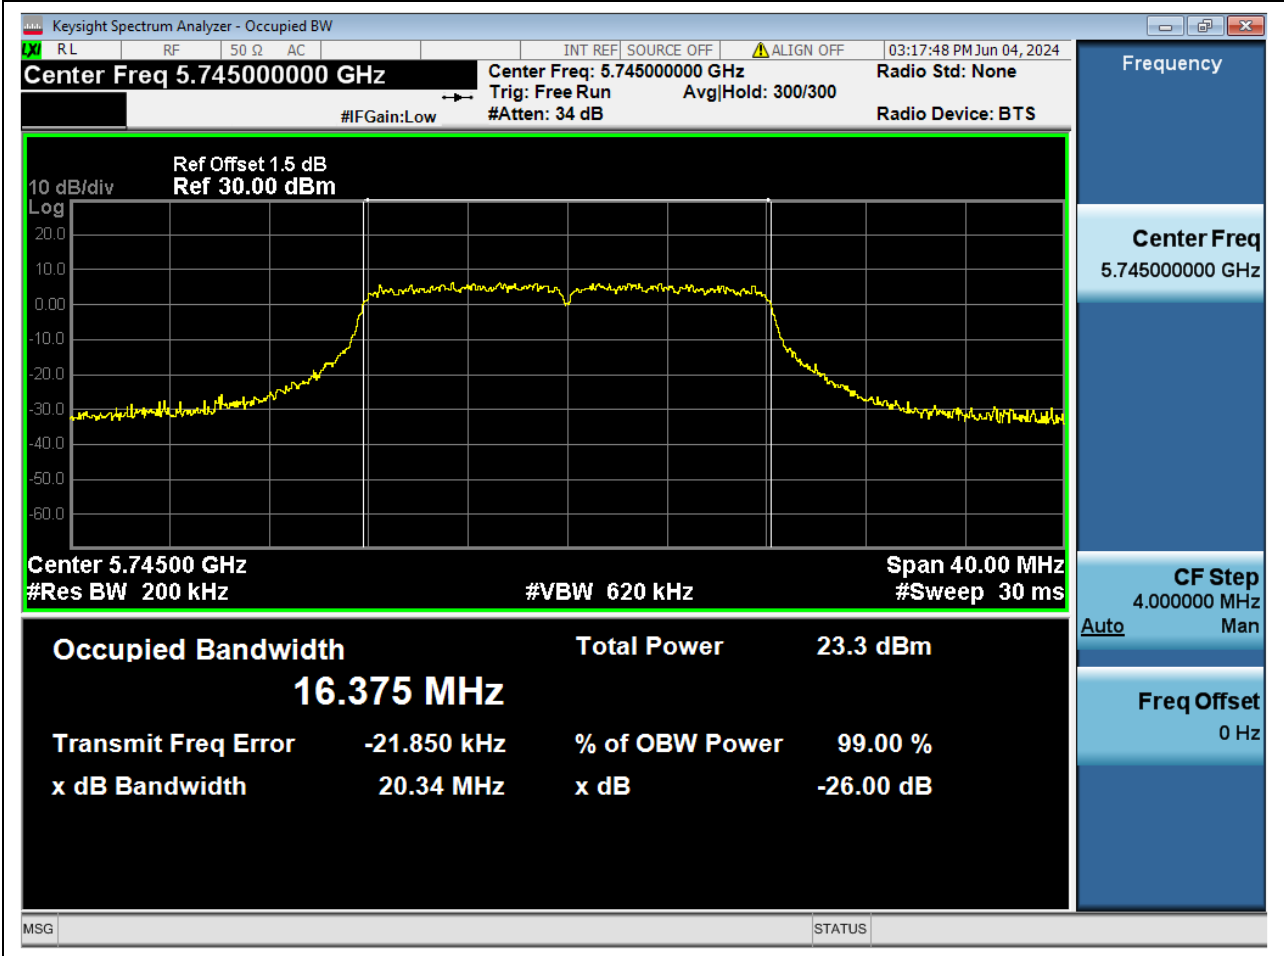

1. 802.11a_20M_Band4_L

1.1. A.2-26dB Bandwidth(NTNV)

Center Frequency (MHz)	XdB Down	RBW (MHz)	Detector	Limit (MHz)	XdB BandWidth (MHz)	Verdict
5745	26	0.2	Peak	0	20.338464	Unknown