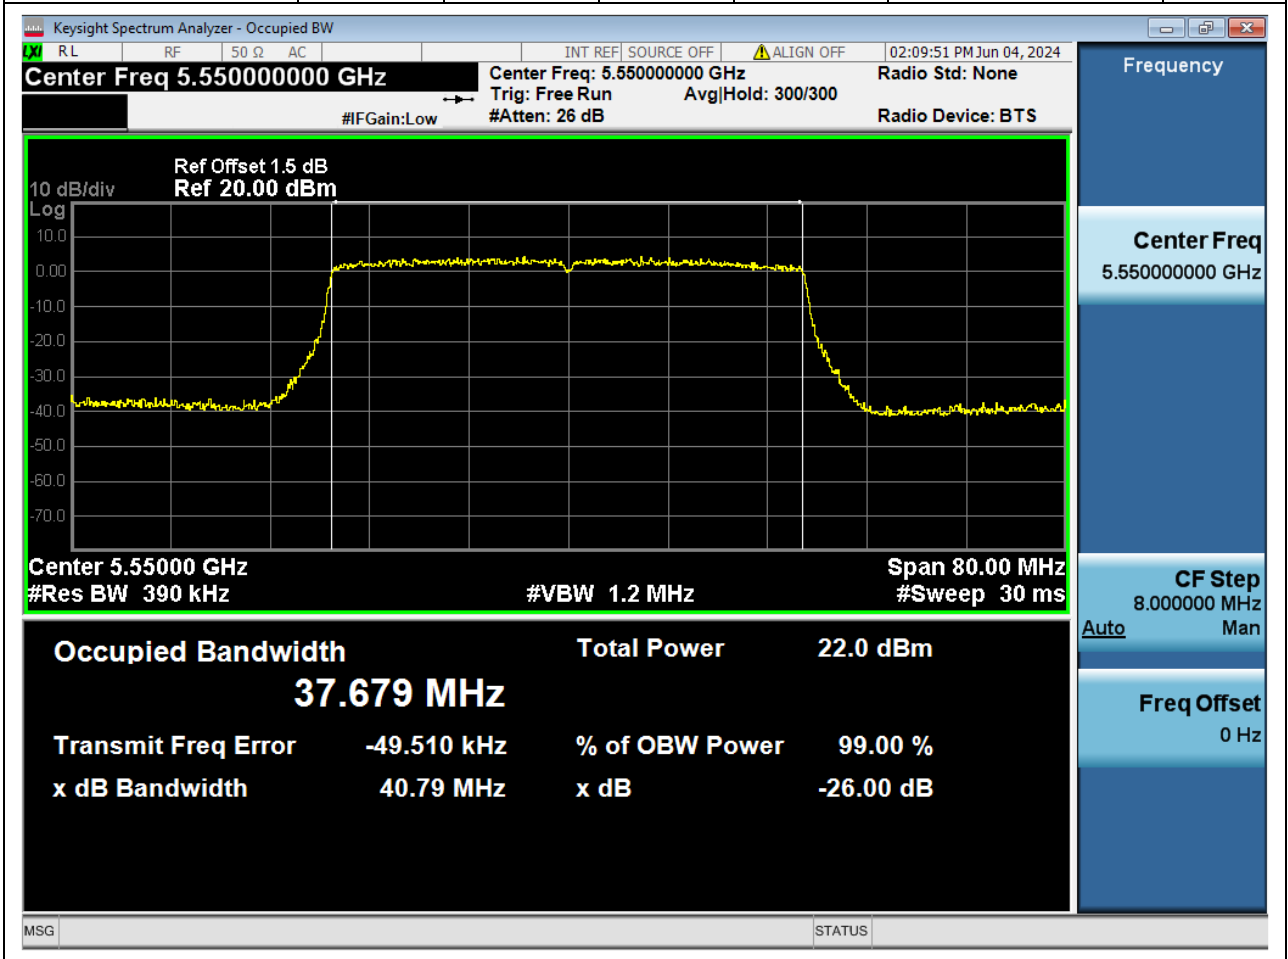

62. 802.11ax_40M_Band3_M

62.1. A.2-26dB Bandwidth(NTNV)

Center Frequency (MHz)	XdB Down	RBW (MHz)	Detector	Limit (MHz)	XdB BandWidth (MHz)	Verdict
5550	26	0.39	Peak	0	40.790128	Unknow