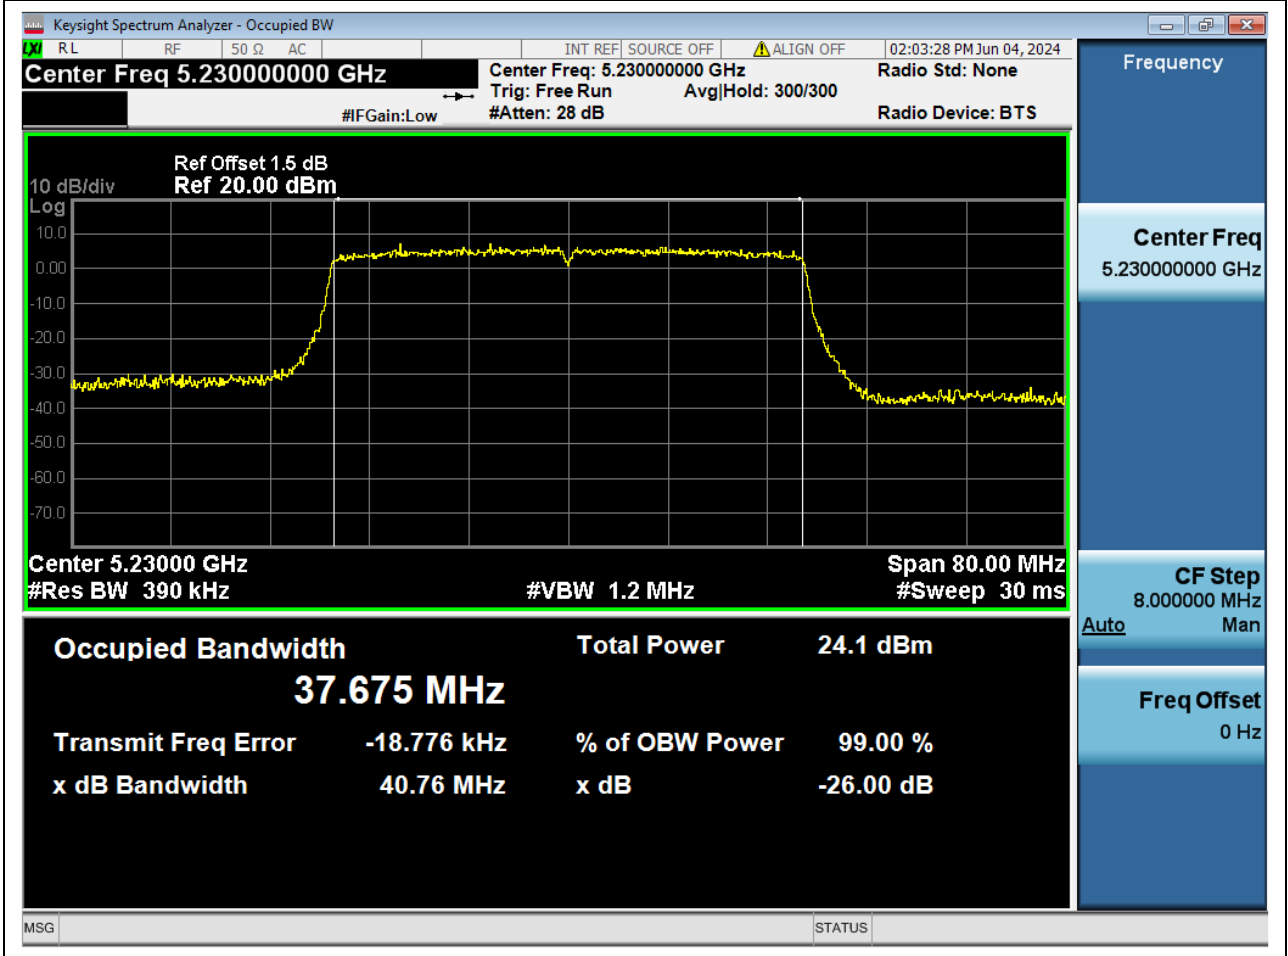

58. 802.11ax_40M_Band1_H

58.1. A.2-26dB Bandwidth(NTNV)

Center Frequency (MHz)	XdB Down	RBW (MHz)	Detector	Limit (MHz)	XdB BandWidth (MHz)	Verdict
5230	26	0.39	Peak	0	40.758924	Unknow