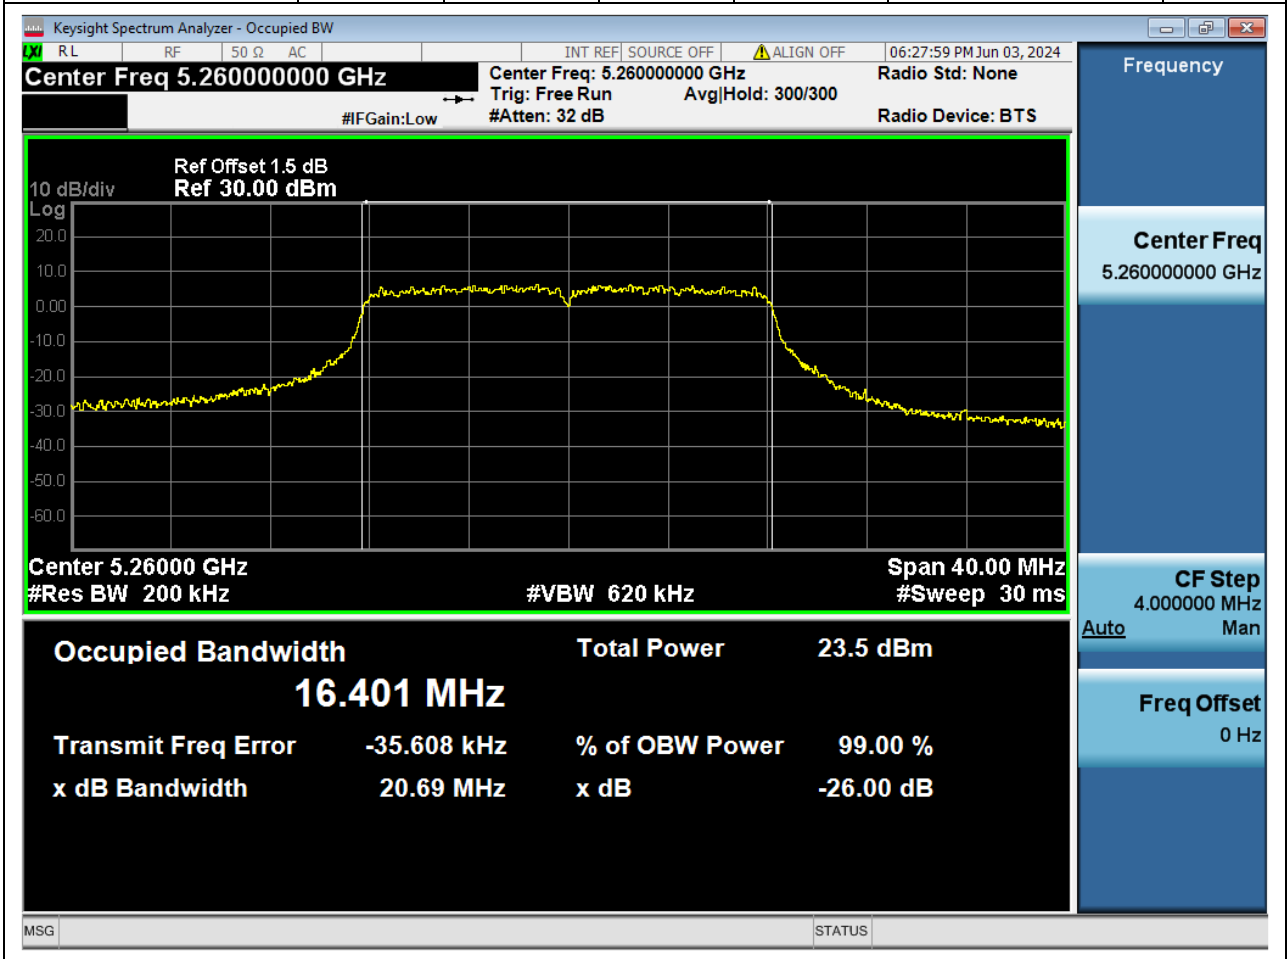

4. 802.11a_20M_Band2_L

4.1. A.2-26dB Bandwidth(NTNV)

Center Frequency (MHz)	XdB Down	RBW (MHz)	Detector	Limit (MHz)	XdB BandWidth (MHz)	Verdict
5260	26	0.2	Peak	0	20.68827	Unknow