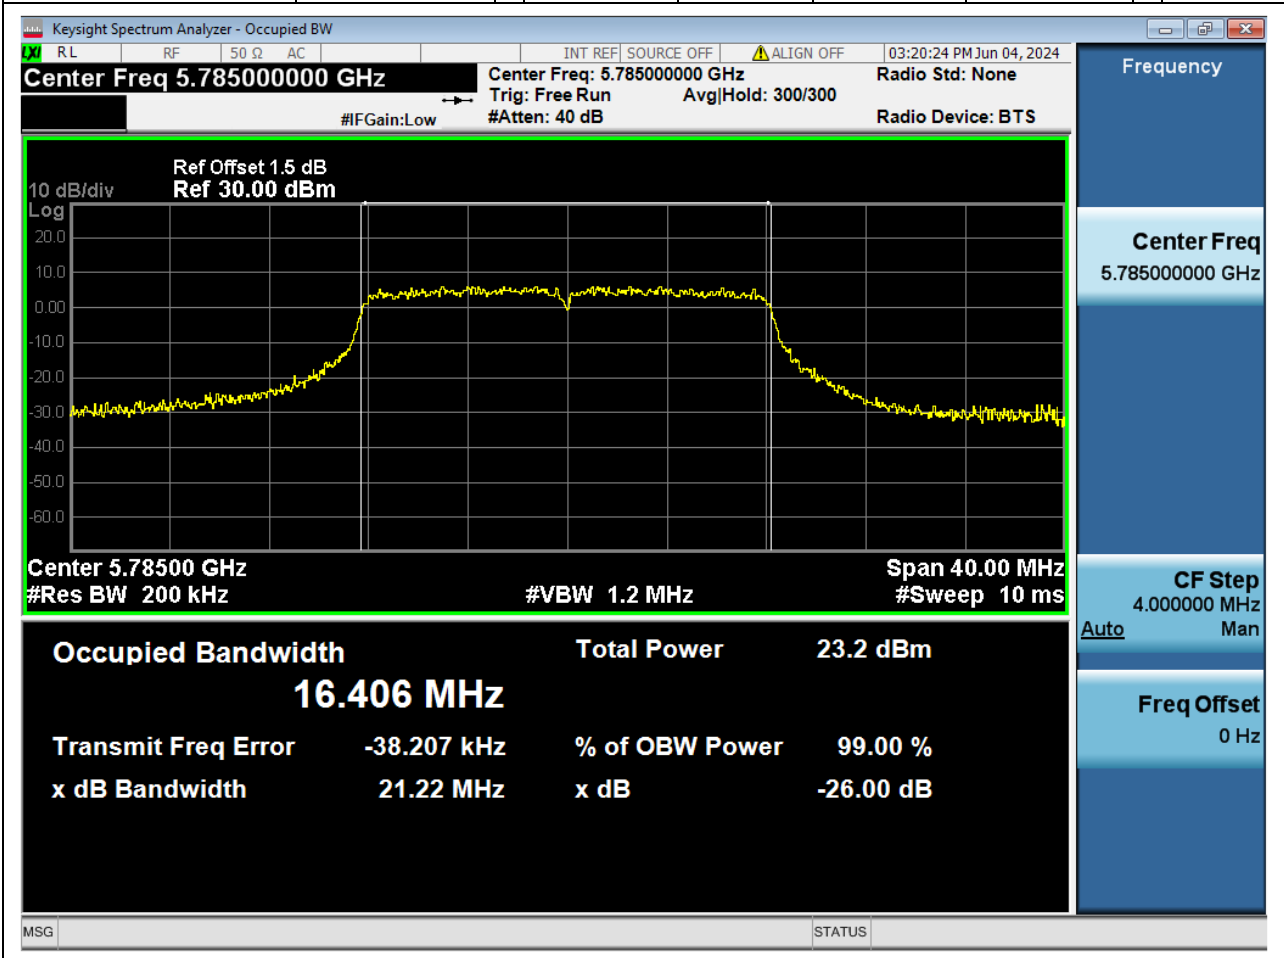

2. 802.11a_20M_Band4_M

2.1. A.2.2-99% Bandwidth(NTNV)

Center Frequency (MHz)	OBW Power (%)	RBW (MHz)	Detector	Limit (MHz)	OBW (MHz)	Verdict
5785	99	0.2	Peak	0	16.405807	Unknown