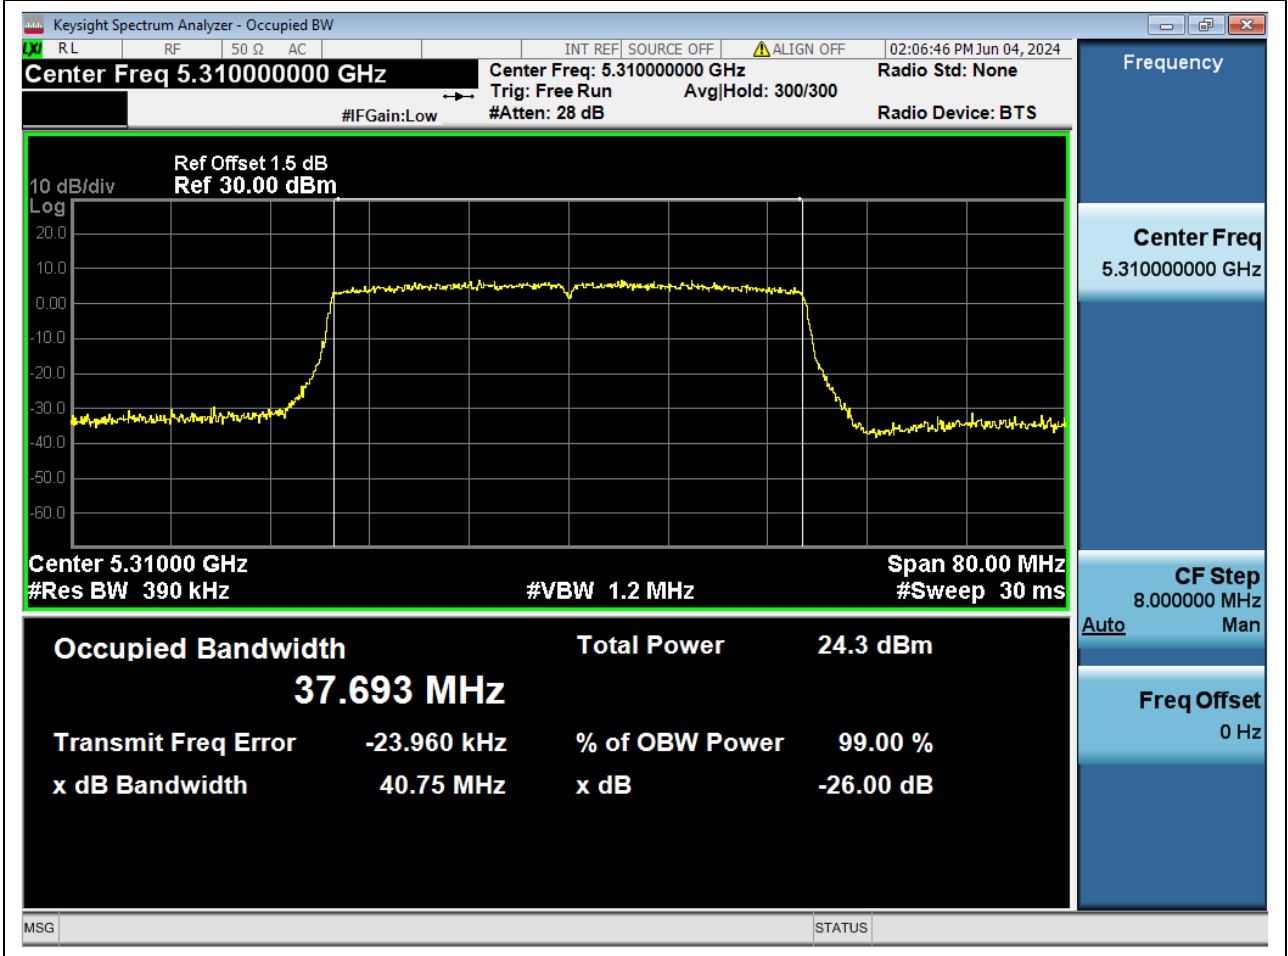

60. 802.11ax_40M_Band2_H

60.1. A.2-26dB Bandwidth(NTNV)

Center Frequency (MHz)	XdB Down	RBW (MHz)	Detector	Limit (MHz)	XdB BandWidth (MHz)	Verdict
5310	26	0.39	Peak	0	40.753139	Unknow