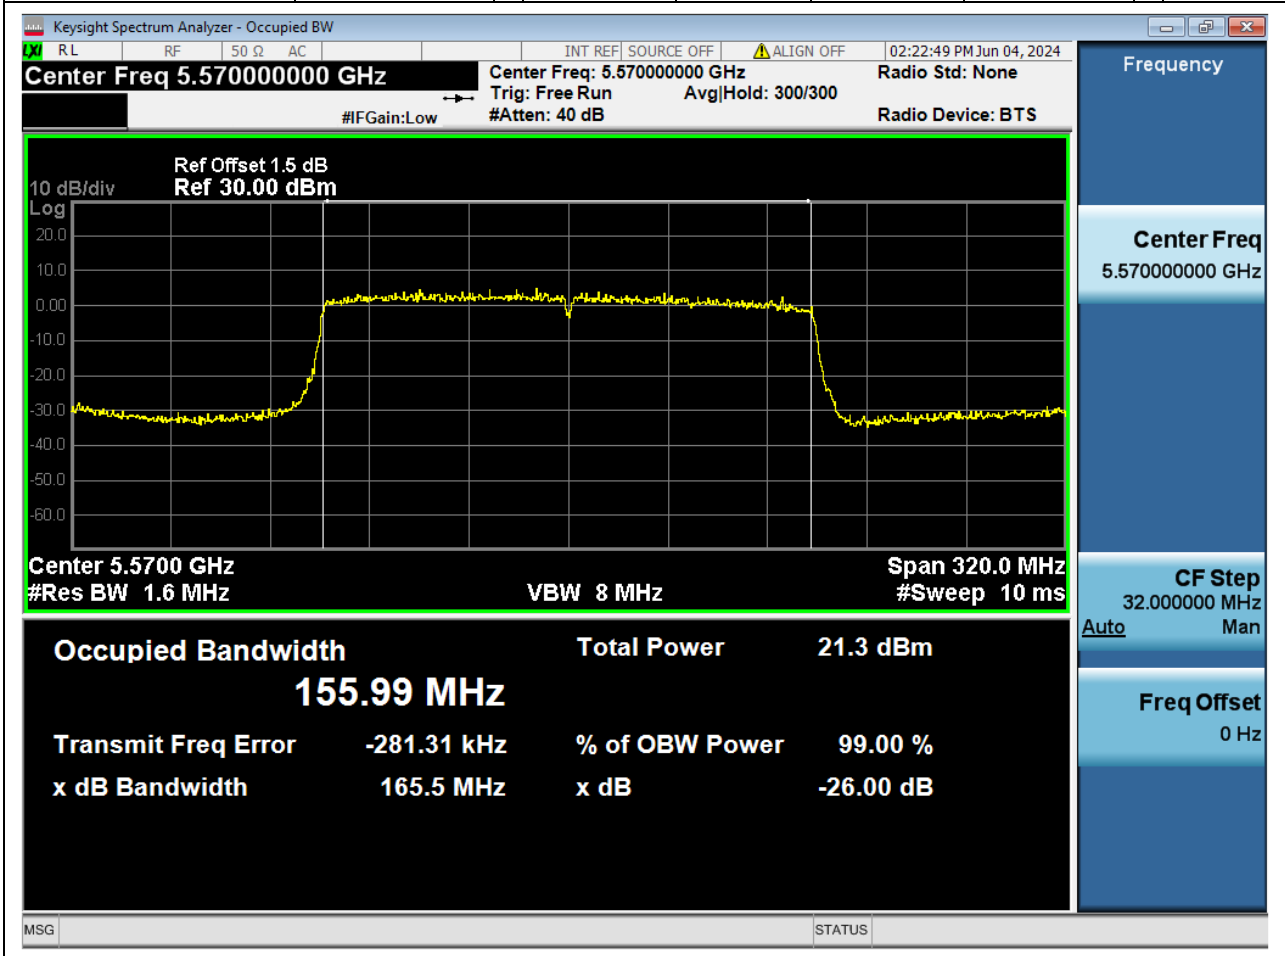

69. 802.11ax_160M_Band3_M

69.1. A.2.2-99% Bandwidth(NTNV)

Center Frequency (MHz)	OBW Power (%)	RBW (MHz)	Detector	Limit (MHz)	OBW (MHz)	Verdict
5570	99	1.6	Peak	0	155.987403	Unknown