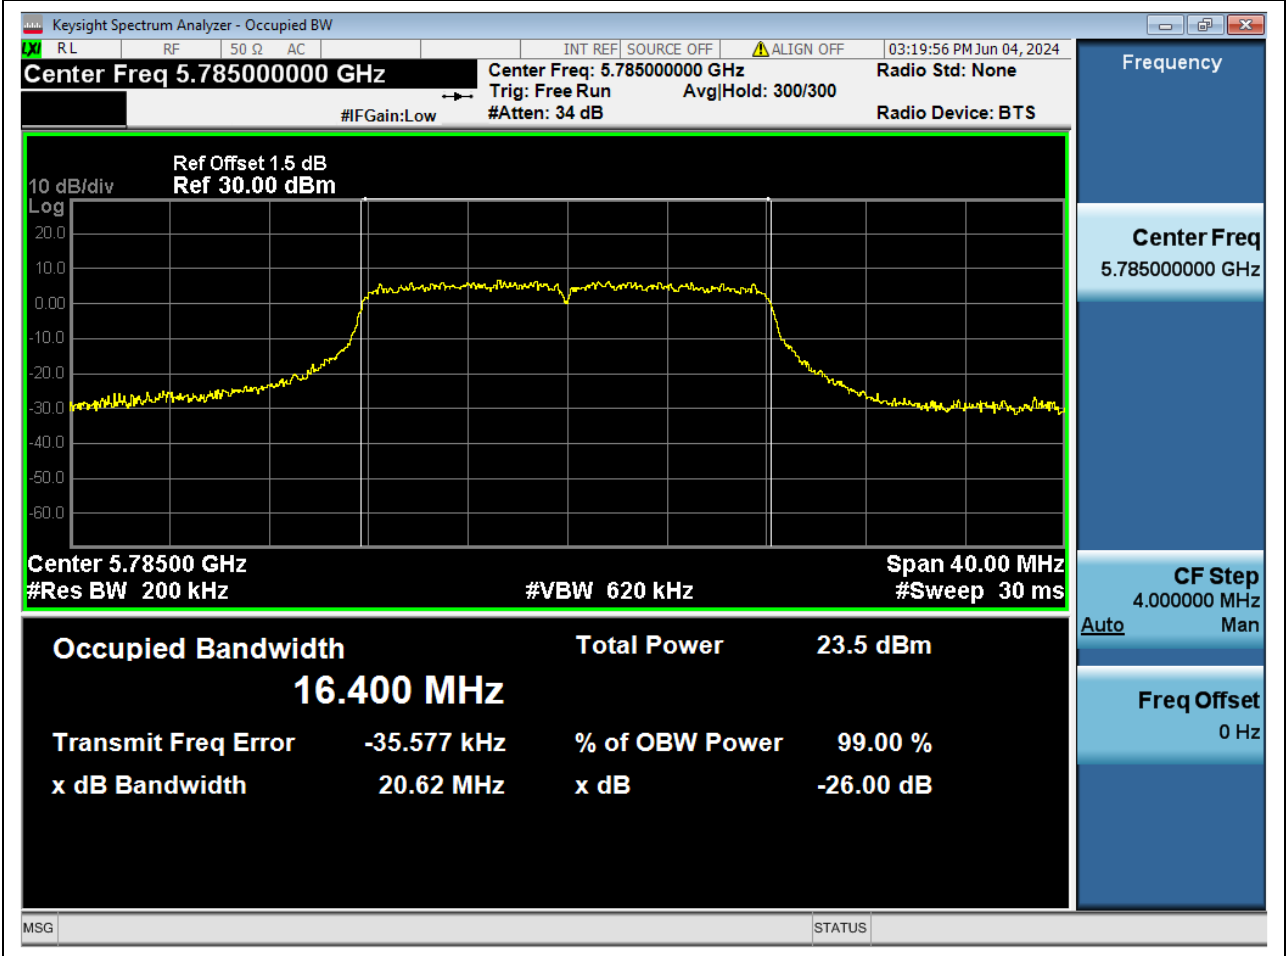

2. 802.11a_20M_Band4_M

2.1. A.2-26dB Bandwidth(NTNV)

Center Frequency (MHz)	XdB Down	RBW (MHz)	Detector	Limit (MHz)	XdB BandWidth (MHz)	Verdict
5785	26	0.2	Peak	0	20.616592	Unknow