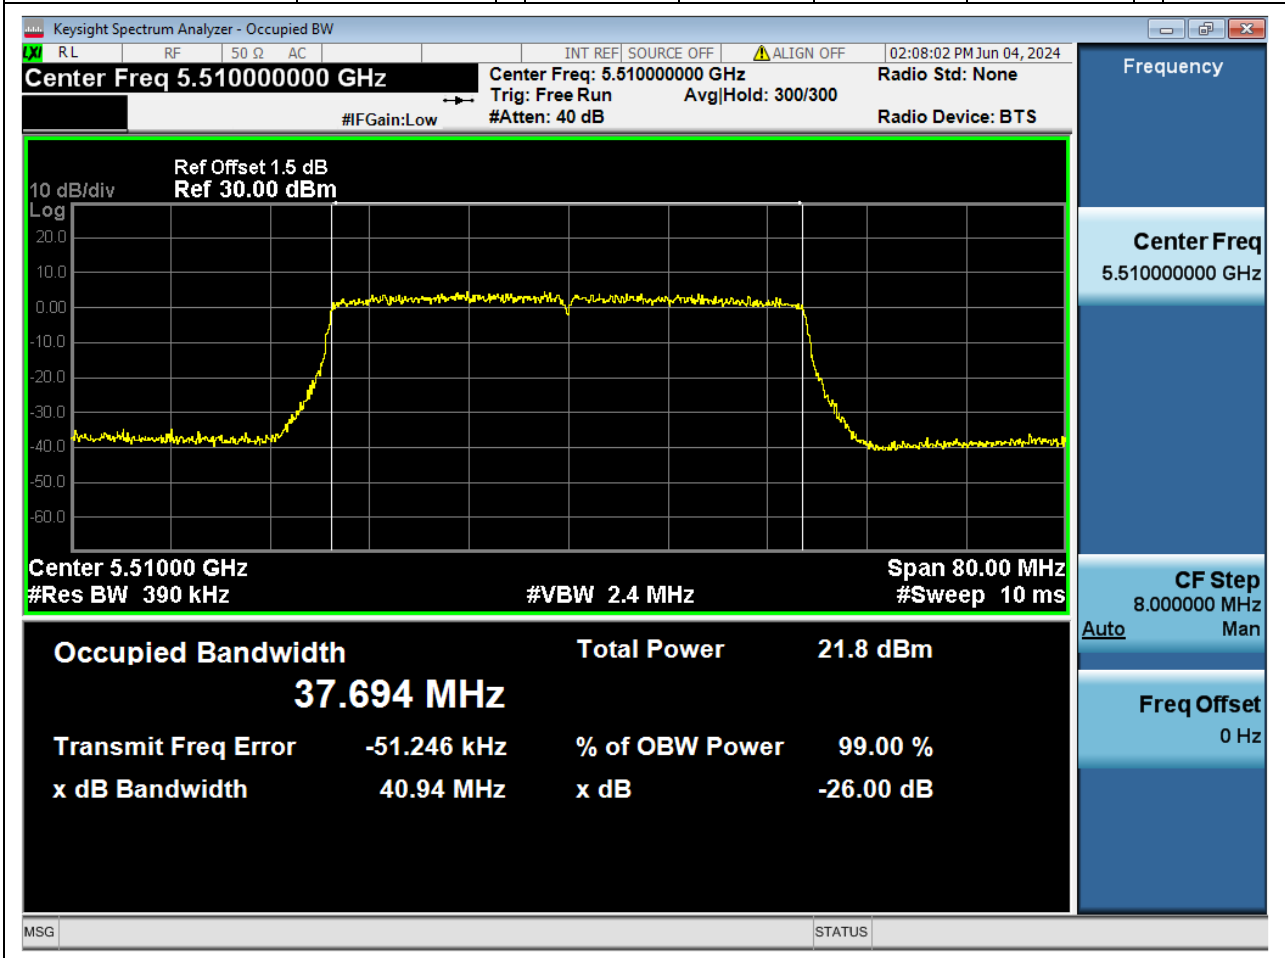

61. 802.11ax_40M_Band3_L

61.1. A.2.2-99% Bandwidth(NTNV)

Center Frequency (MHz)	OBW Power (%)	RBW (MHz)	Detector	Limit (MHz)	OBW (MHz)	Verdict
5510	99	0.39	Peak	0	37.694152	Unknown

62. 802.11ax_40M_Band3_M