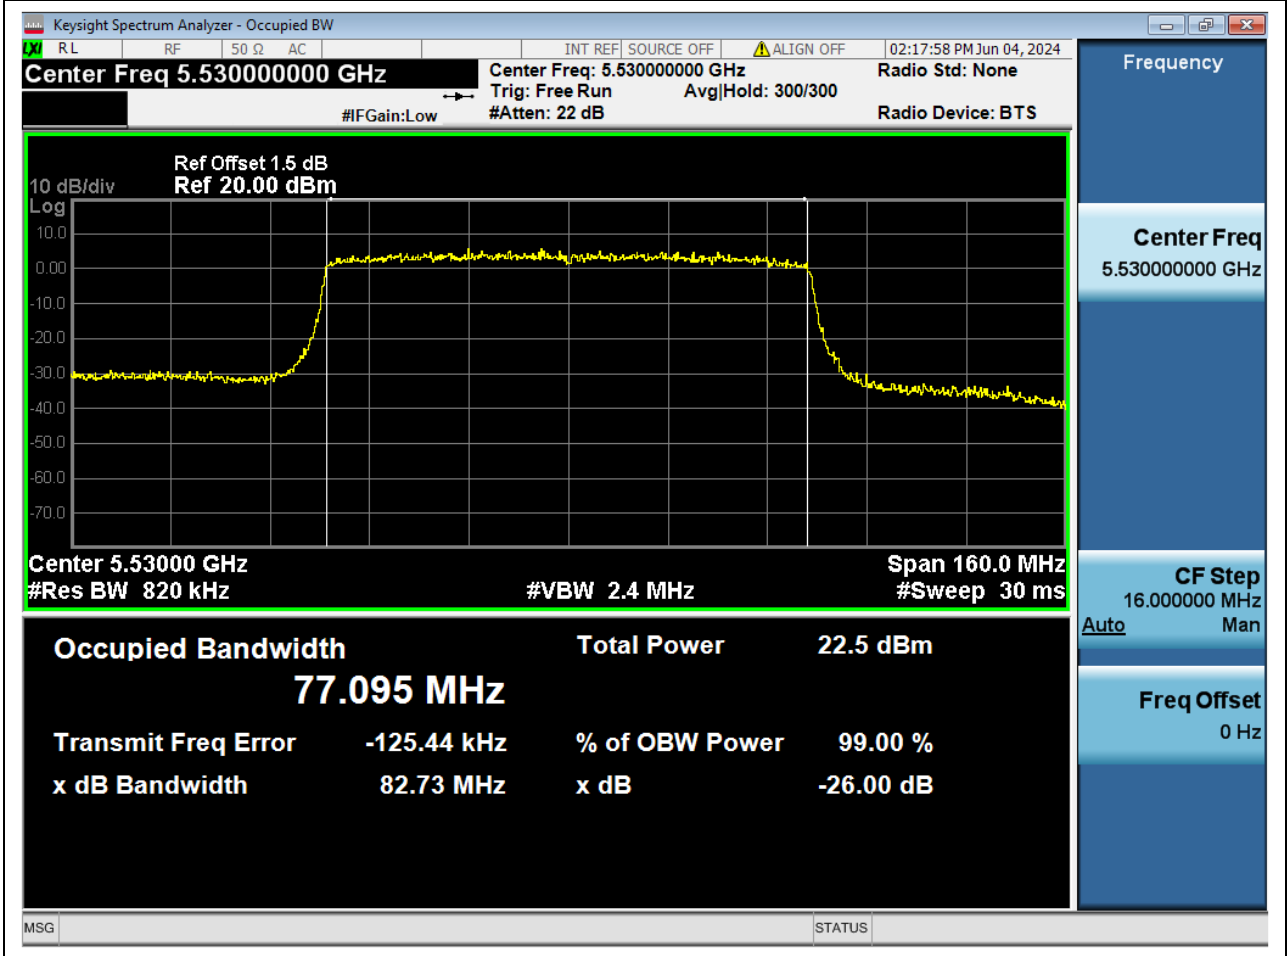

66. 802.11ax_80M_Band3_L

66.1. A.2-26dB Bandwidth(NTNV)

Center Frequency (MHz)	XdB Down	RBW (MHz)	Detector	Limit (MHz)	XdB BandWidth (MHz)	Verdict
5530	26	0.82	Peak	0	82.733505	Unknow