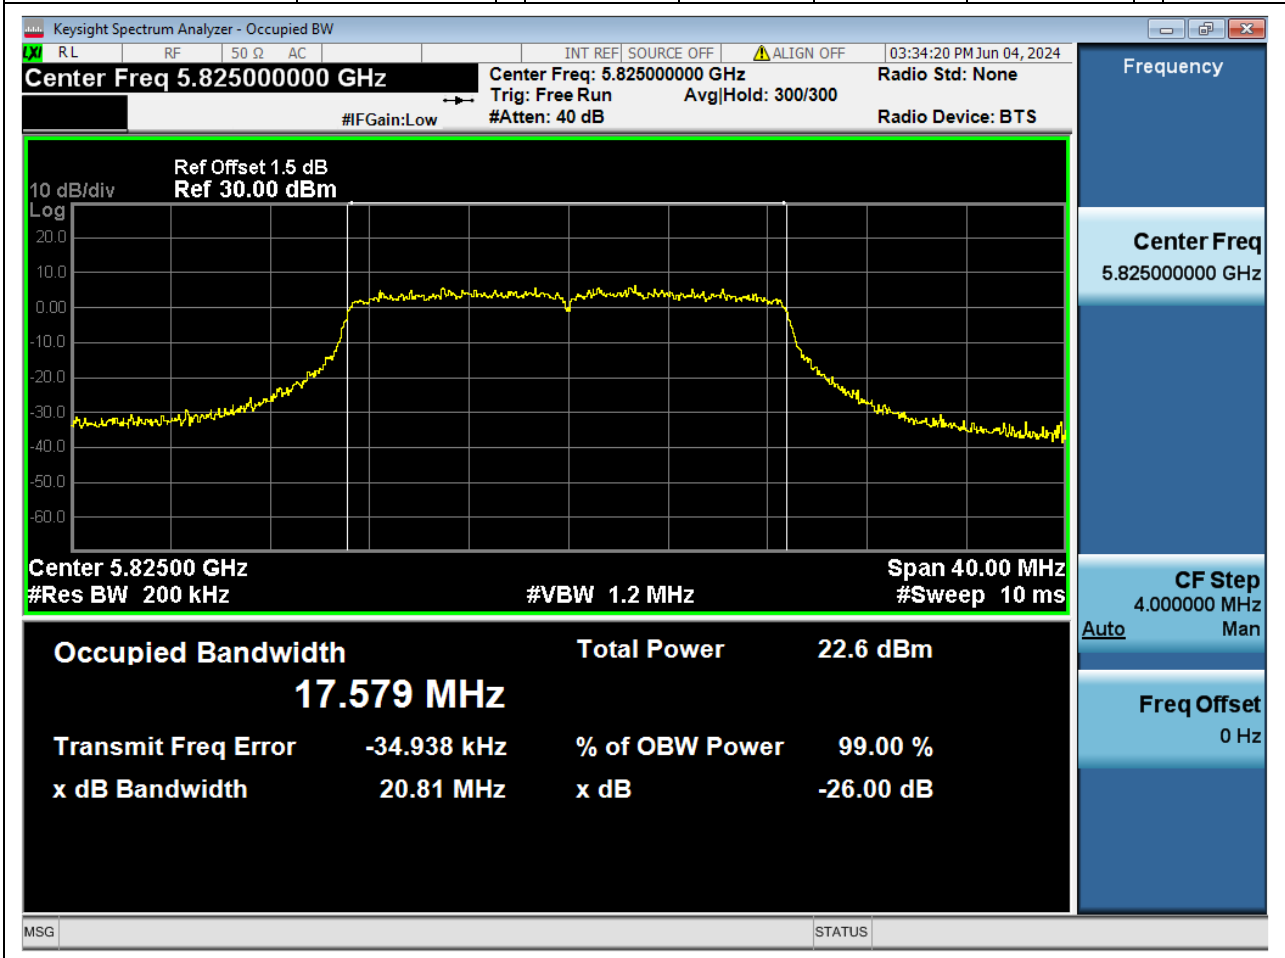

6. 802.11n_20M_Band4_H

6.1. A.2.2-99% Bandwidth(NTNV)

Center Frequency (MHz)	OBW Power (%)	RBW (MHz)	Detector	Limit (MHz)	OBW (MHz)	Verdict
5825	99	0.2	Peak	0	17.578814	Unknown