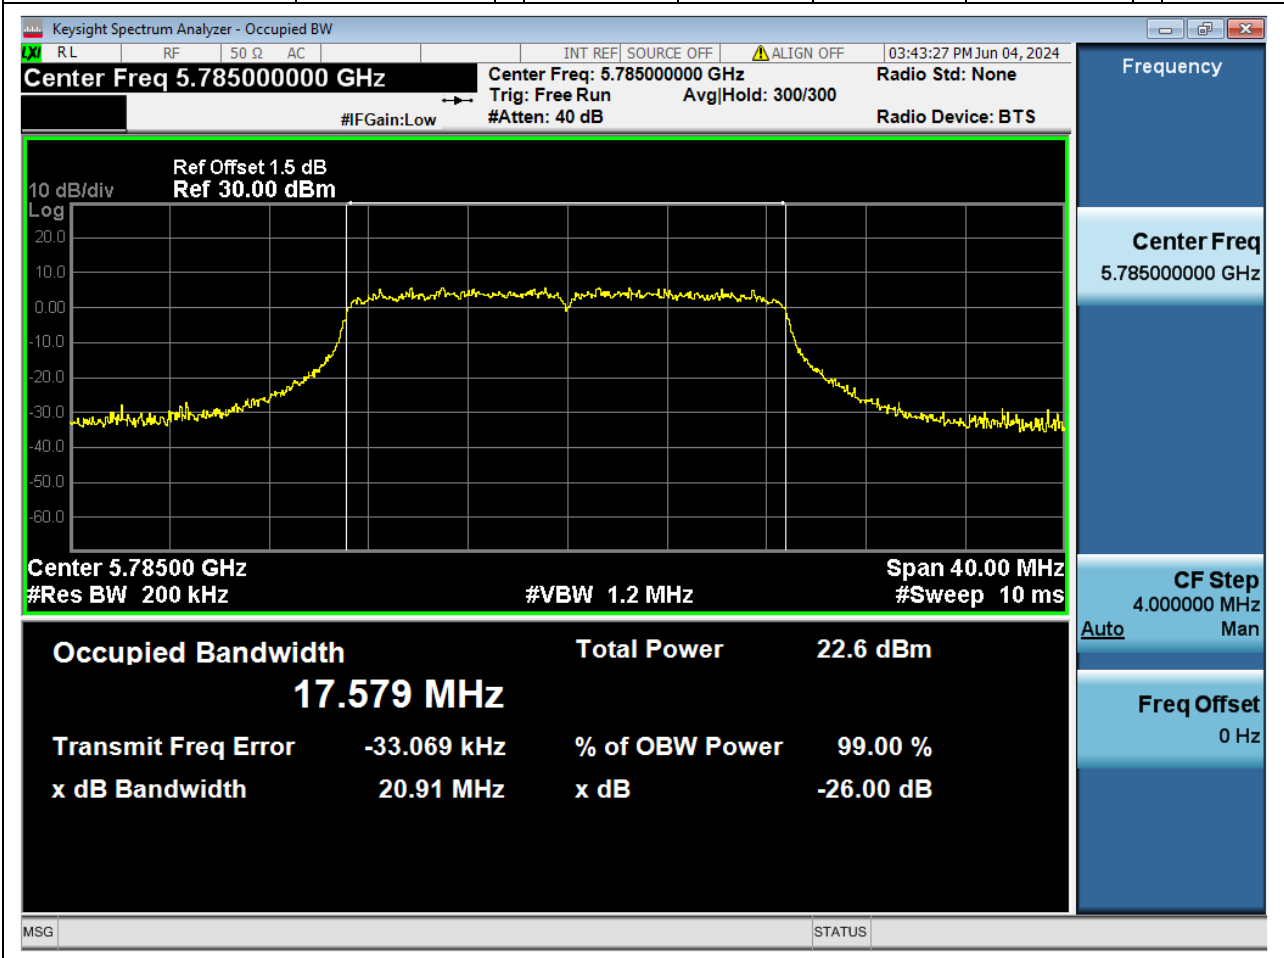

10. 802.11ac_20M_Band4_M

10.1. A.2.2-99% Bandwidth(NTNV)

Center Frequency (MHz)	OBW Power (%)	RBW (MHz)	Detector	Limit (MHz)	OBW (MHz)	Verdict
5785	99	0.2	Peak	0	17.578906	Unknown