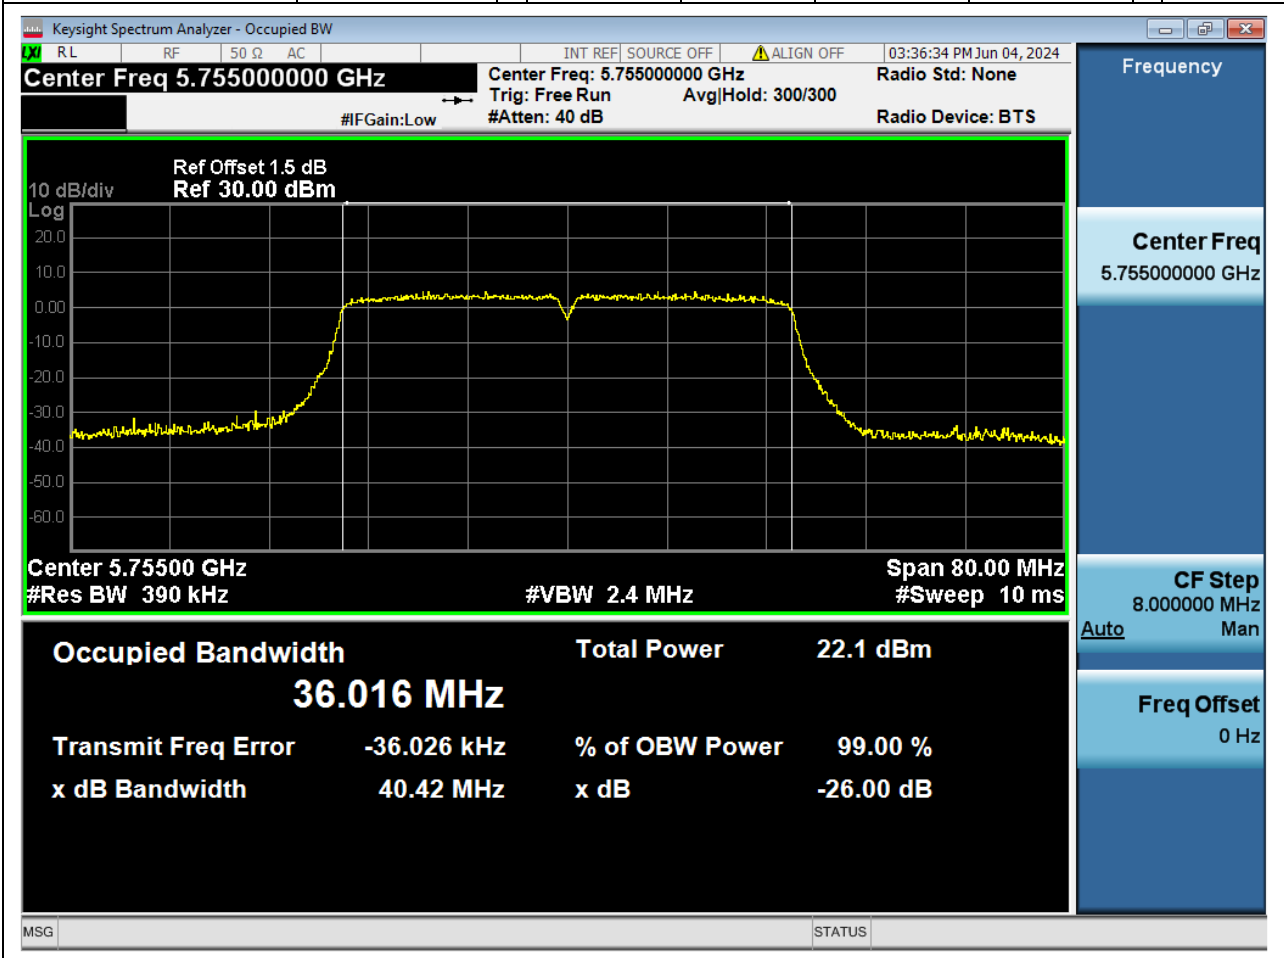

7. 802.11n_40M_Band4_L

7.1. A.2.2-99% Bandwidth(NTNV)

Center Frequency (MHz)	OBW Power (%)	RBW (MHz)	Detector	Limit (MHz)	OBW (MHz)	Verdict
5755	99	0.39	Peak	0	36.01578	Unknown