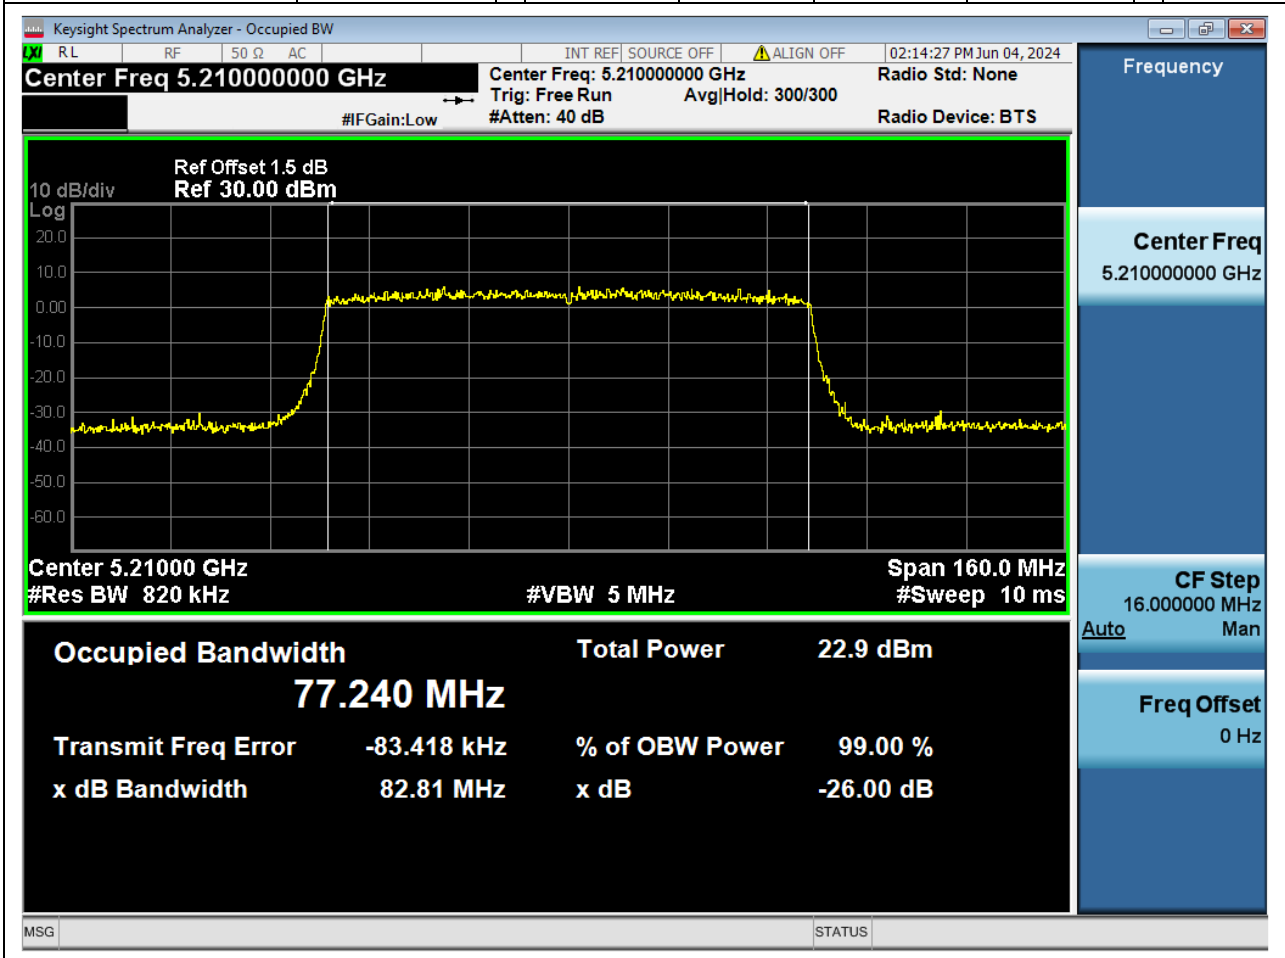

64. 802.11ax_80M_Band1_M

64.1. A.2.2-99% Bandwidth(NTNV)

Center Frequency (MHz)	OBW Power (%)	RBW (MHz)	Detector	Limit (MHz)	OBW (MHz)	Verdict
5210	99	0.82	Peak	0	77.240095	Unknown