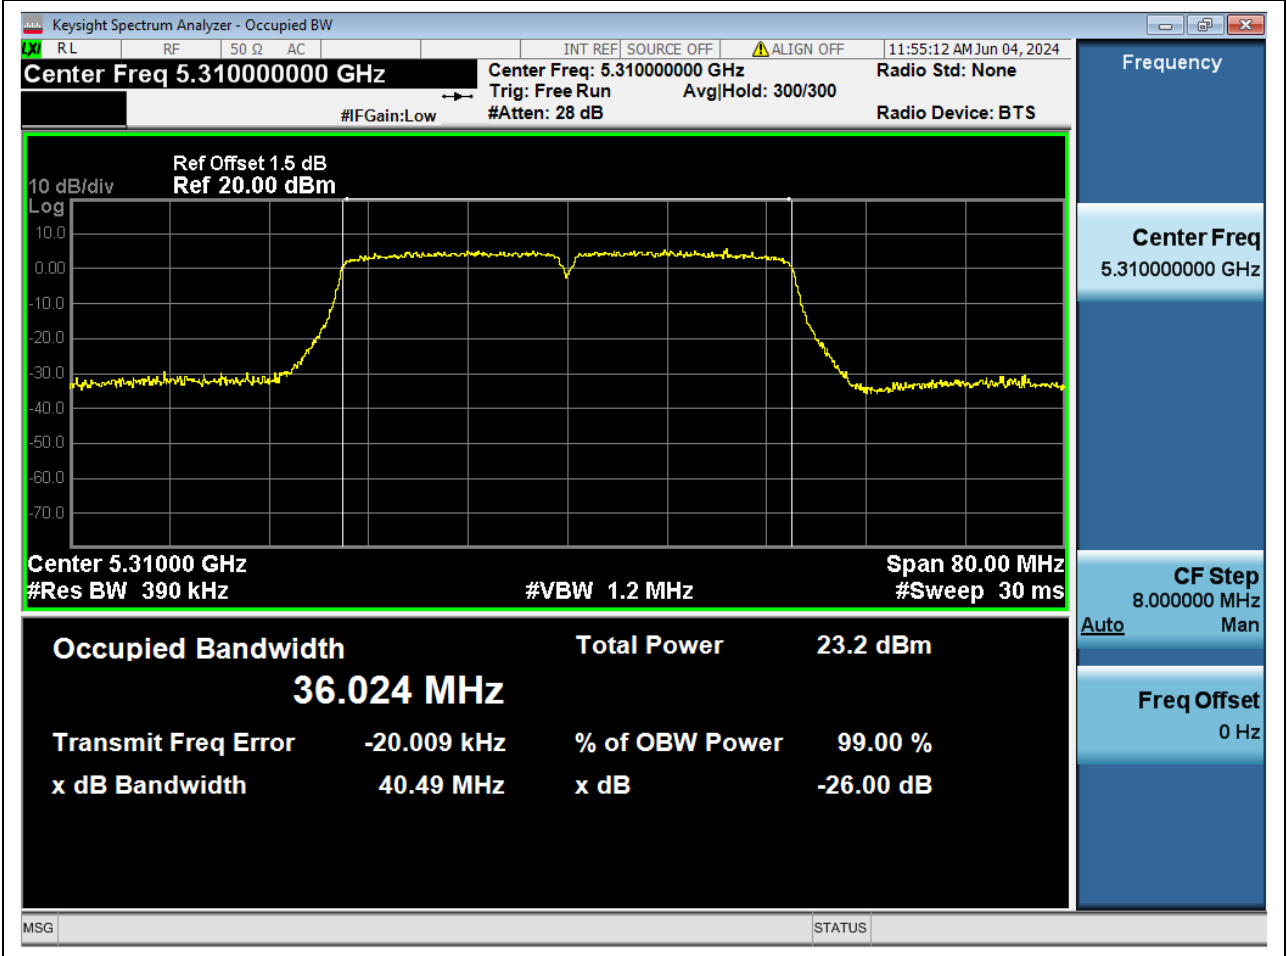

38. 802.11ac_40M_Band2_H

38.1. A.2-26dB Bandwidth(NTNV)

Center Frequency (MHz)	XdB Down	RBW (MHz)	Detector	Limit (MHz)	XdB BandWidth (MHz)	Verdict
5310	26	0.39	Peak	0	40.489707	Unknow