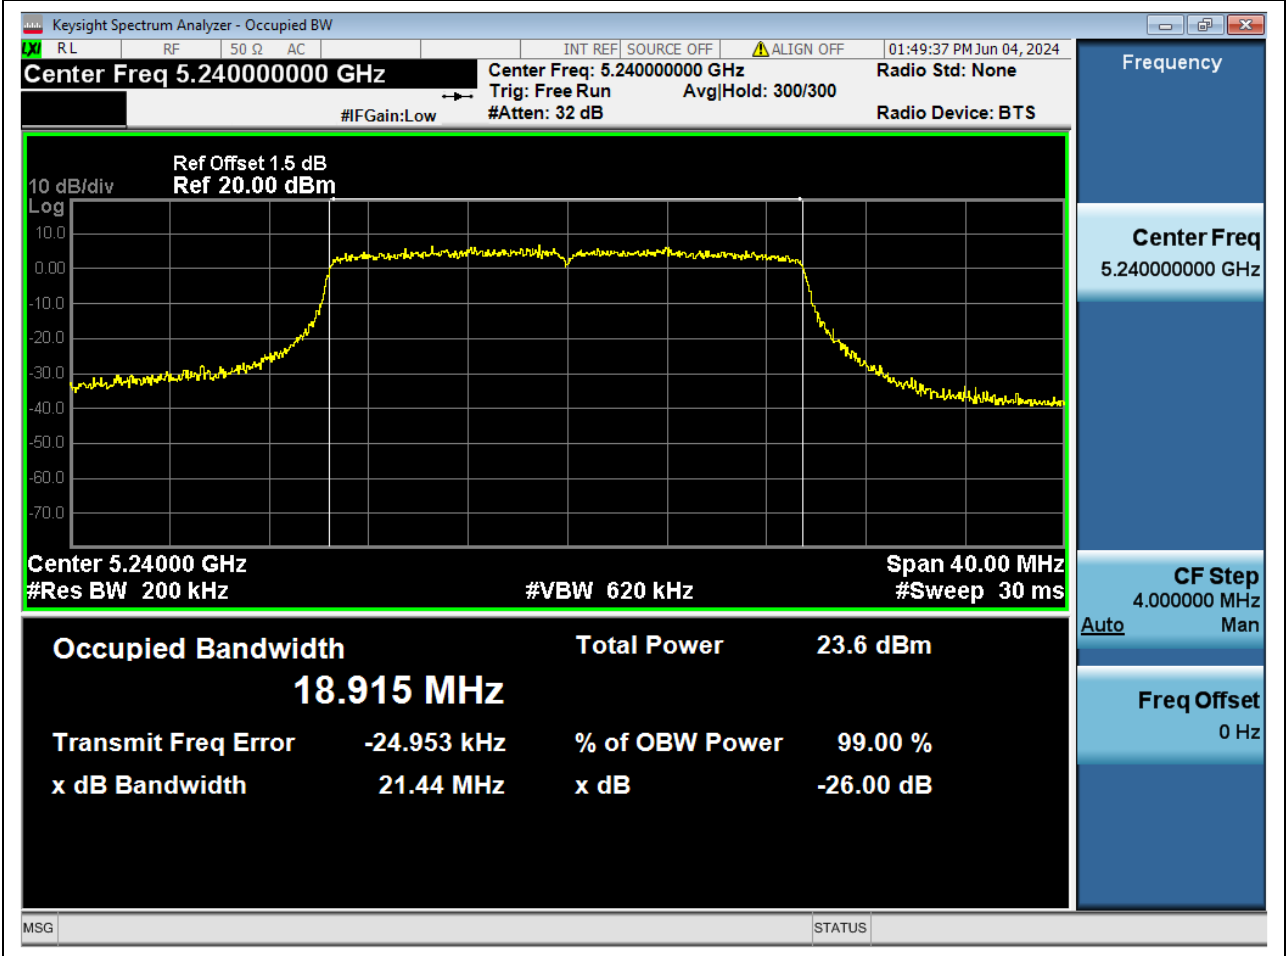

50. 802.11ax_20M_Band1_H

50.1. A.2-26dB Bandwidth(NTNV)

Center Frequency (MHz)	XdB Down	RBW (MHz)	Detector	Limit (MHz)	XdB BandWidth (MHz)	Verdict
5240	26	0.2	Peak	0	21.439323	Unknow