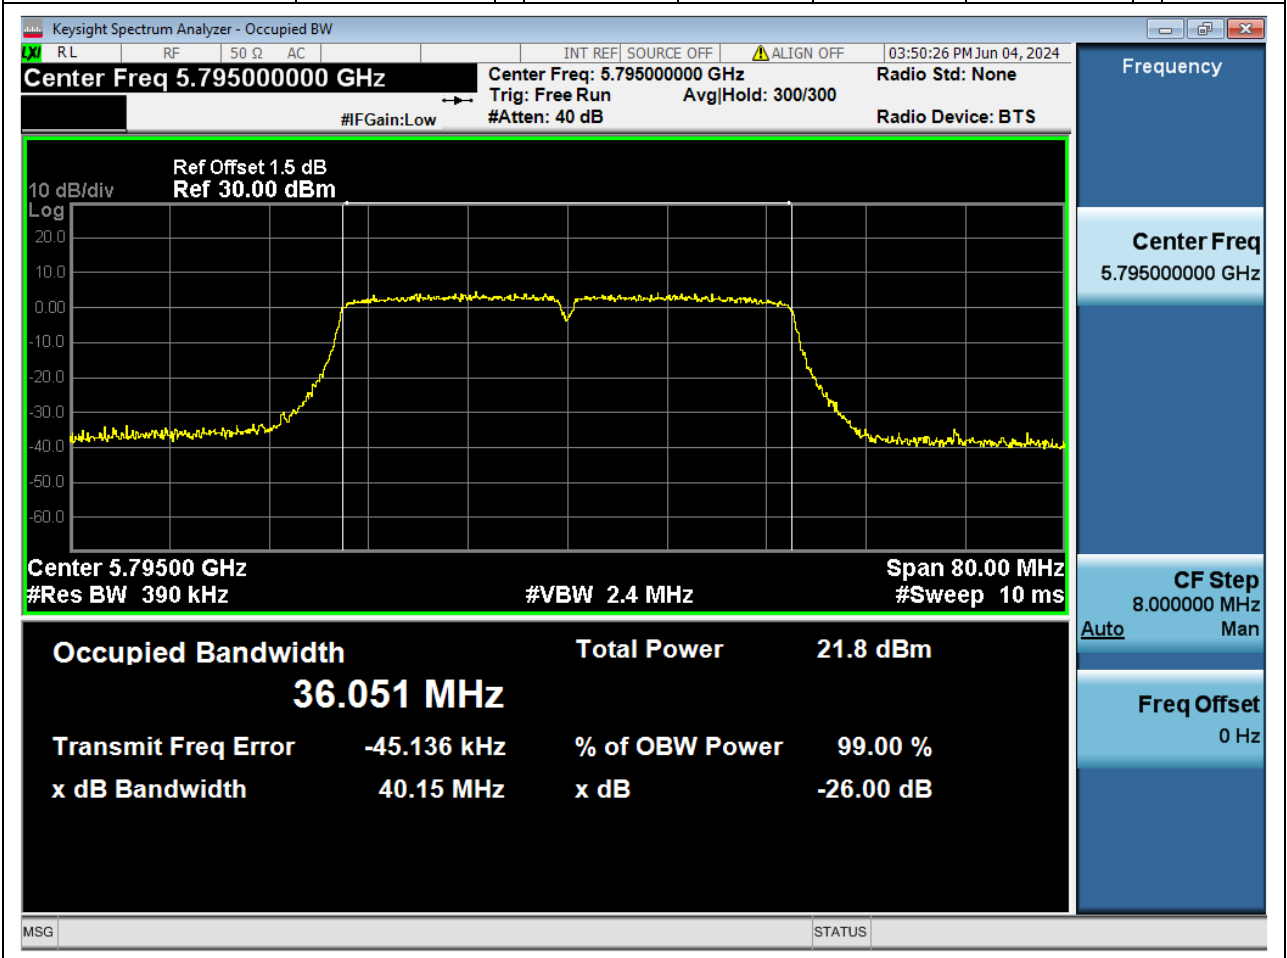

13. 802.11ac_40M_Band4_H

13.1. A.2.2-99% Bandwidth(NTNV)

Center Frequency (MHz)	OBW Power (%)	RBW (MHz)	Detector	Limit (MHz)	OBW (MHz)	Verdict
5795	99	0.39	Peak	0	36.051247	Unknown