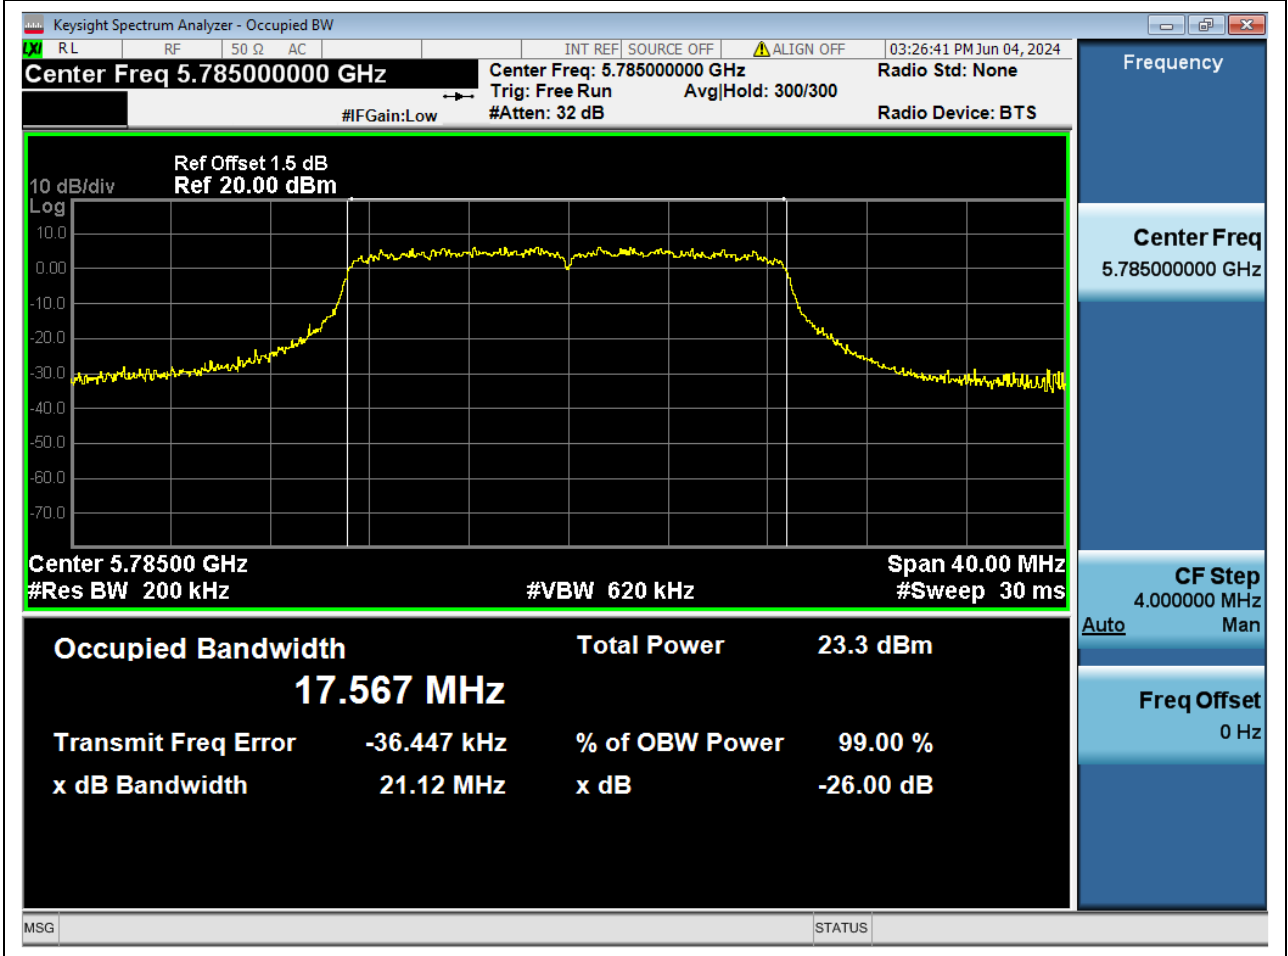

5. 802.11n_20M_Band4_M

5.1. A.2-26dB Bandwidth(NTNV)

Center Frequency (MHz)	XdB Down	RBW (MHz)	Detector	Limit (MHz)	XdB BandWidth (MHz)	Verdict
5785	26	0.2	Peak	0	21.115293	Unknow