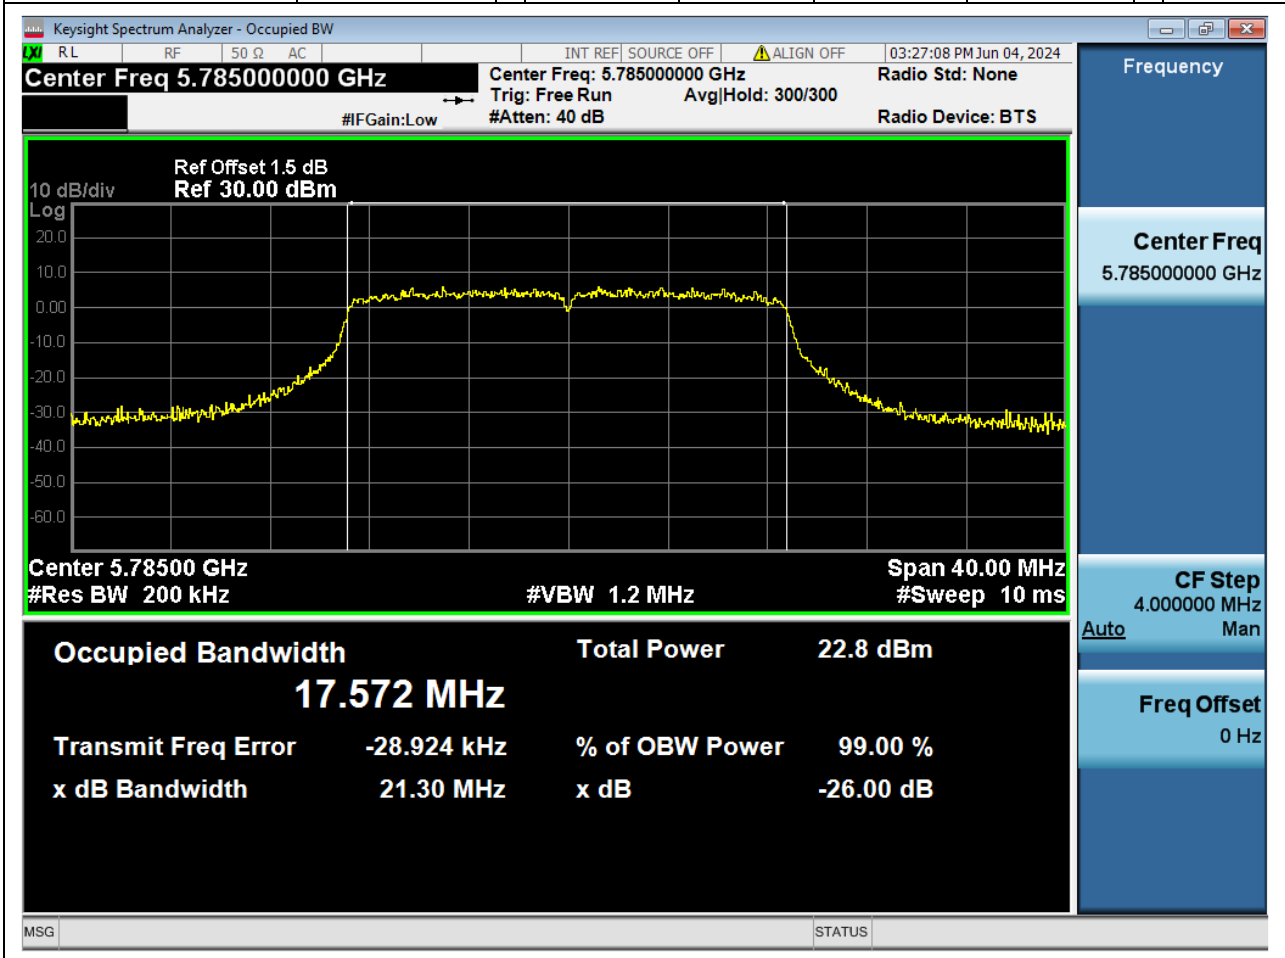

5. 802.11n_20M_Band4_M

5.1. A.2.2-99% Bandwidth(NTNV)

Center Frequency (MHz)	OBW Power (%)	RBW (MHz)	Detector	Limit (MHz)	OBW (MHz)	Verdict
5785	99	0.2	Peak	0	17.571645	Unknown