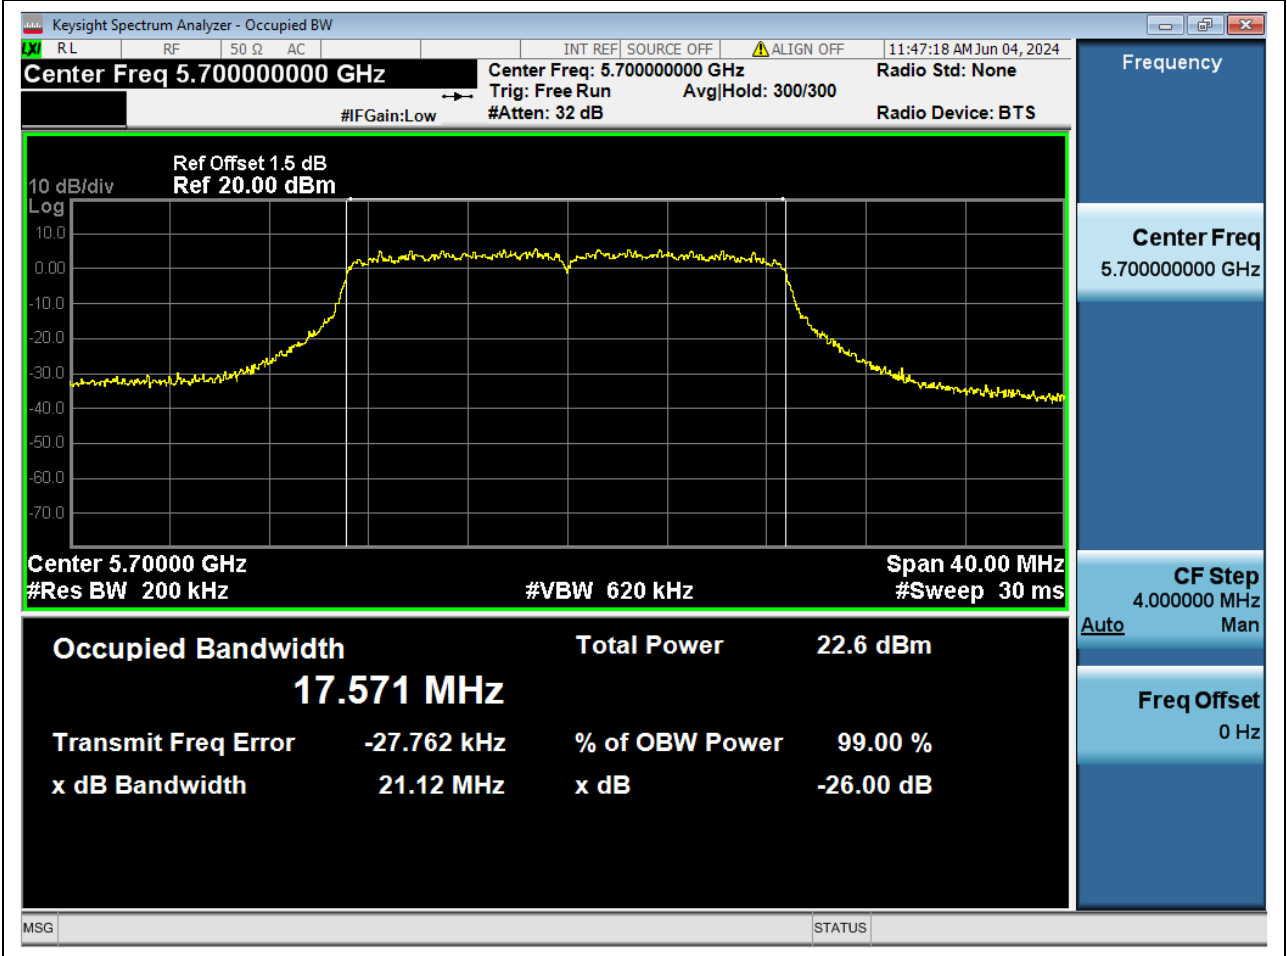

34. 802.11ac_20M_Band3_H

34.1. A.2-26dB Bandwidth(NTNV)

Center Frequency (MHz)	XdB Down	RBW (MHz)	Detector	Limit (MHz)	XdB BandWidth (MHz)	Verdict
5700	26	0.2	Peak	0	21.117457	Unknow