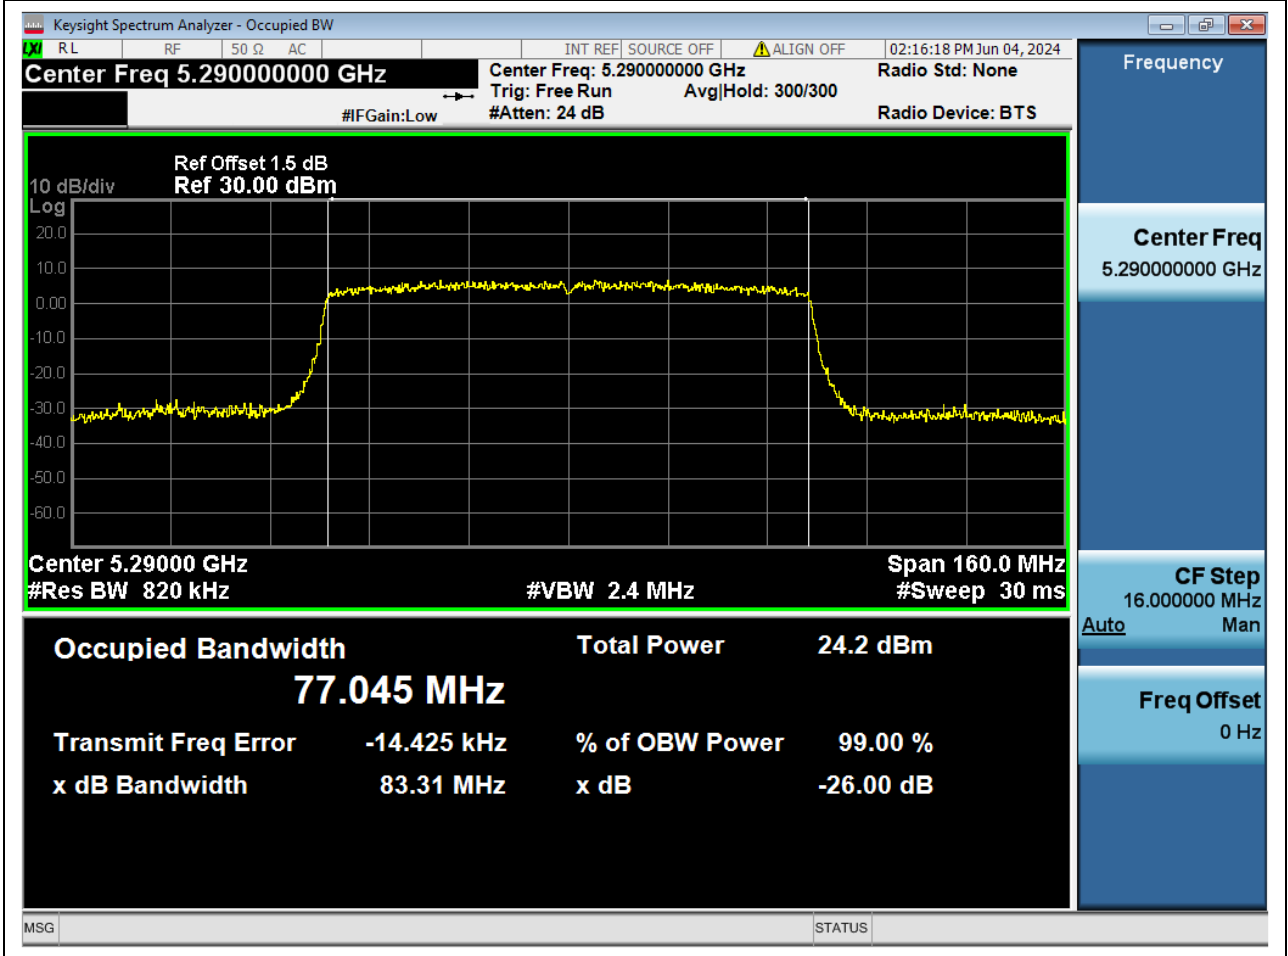

65. 802.11ax_80M_Band2_M

65.1. A.2-26dB Bandwidth(NTNV)

Center Frequency (MHz)	XdB Down	RBW (MHz)	Detector	Limit (MHz)	XdB BandWidth (MHz)	Verdict
5290	26	0.82	Peak	0	83.305633	Unknow