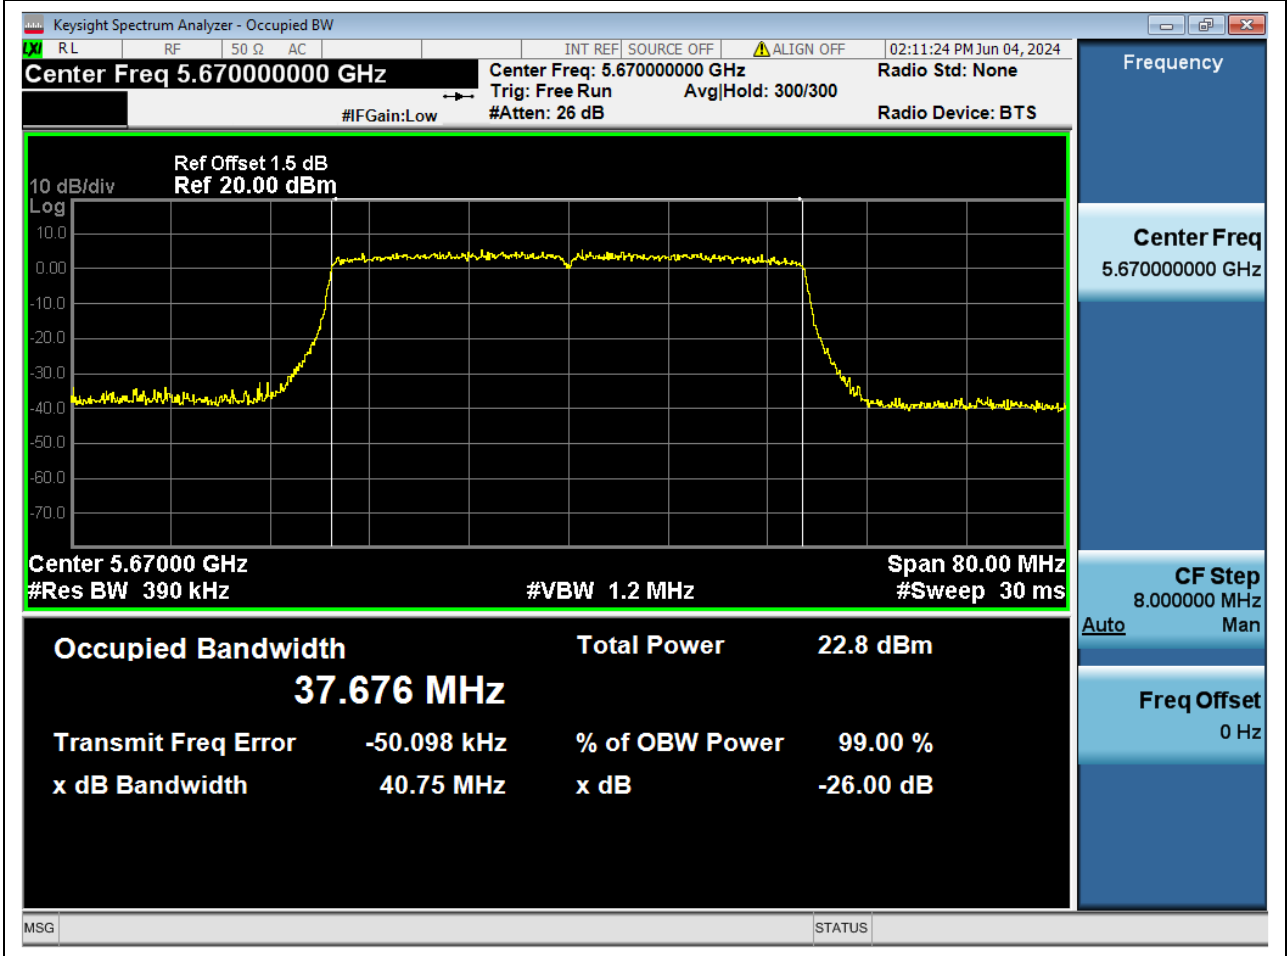

63. 802.11ax_40M_Band3_H

63.1. A.2-26dB Bandwidth(NTNV)

Center Frequency (MHz)	XdB Down	RBW (MHz)	Detector	Limit (MHz)	XdB BandWidth (MHz)	Verdict
5670	26	0.39	Peak	0	40.747313	Unknow