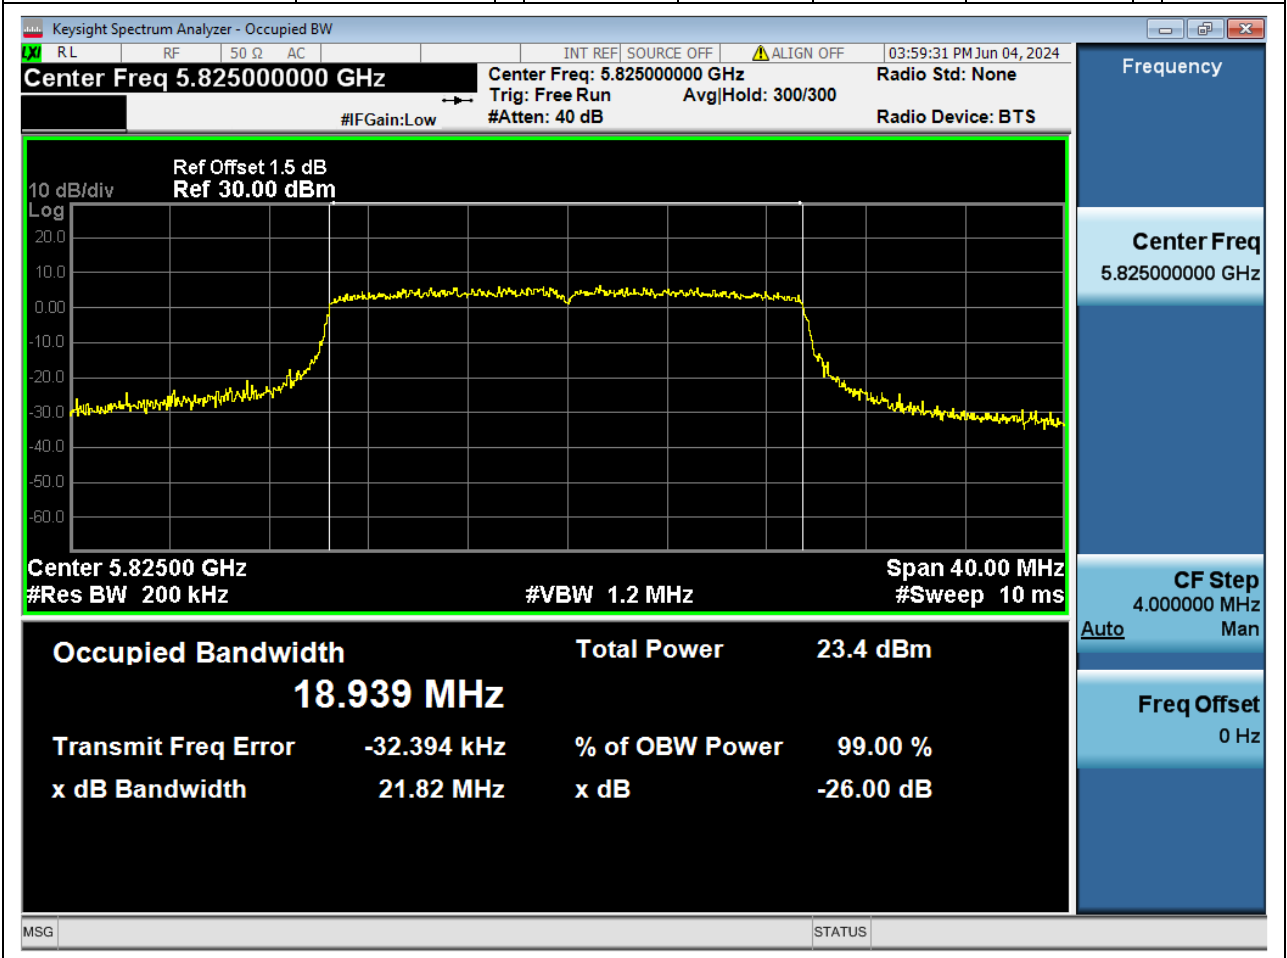

17. 802.11ax_20M_Band4_H

17.1. A.2.2-99% Bandwidth(NTNV)

Center Frequency (MHz)	OBW Power (%)	RBW (MHz)	Detector	Limit (MHz)	OBW (MHz)	Verdict
5825	99	0.2	Peak	0	18.939178	Unknown