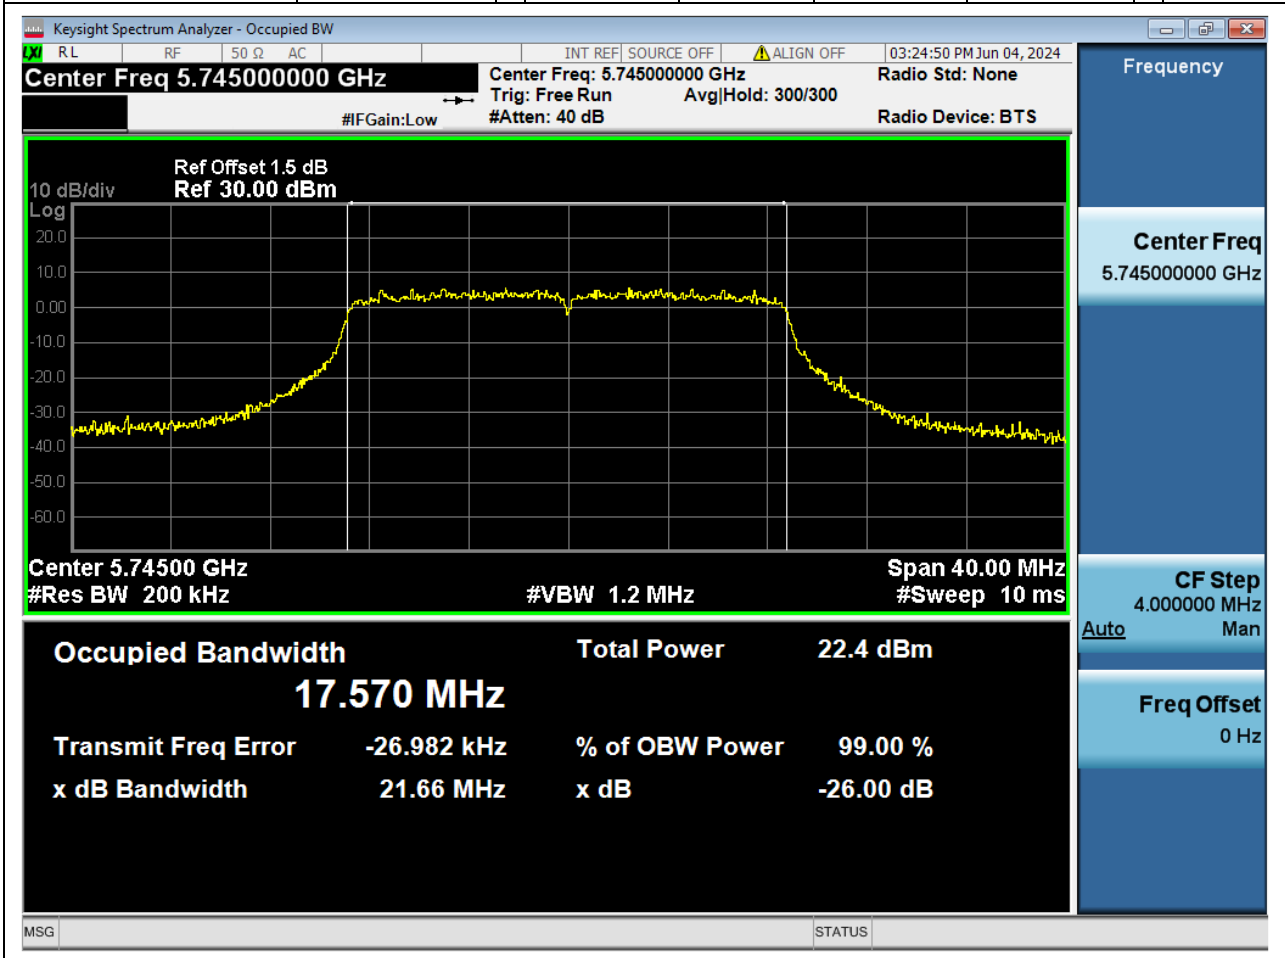

4. 802.11n_20M_Band4_L

4.1. A.2.2-99% Bandwidth(NTNV)

Center Frequency (MHz)	OBW Power (%)	RBW (MHz)	Detector	Limit (MHz)	OBW (MHz)	Verdict
5745	99	0.2	Peak	0	17.569787	Unknown