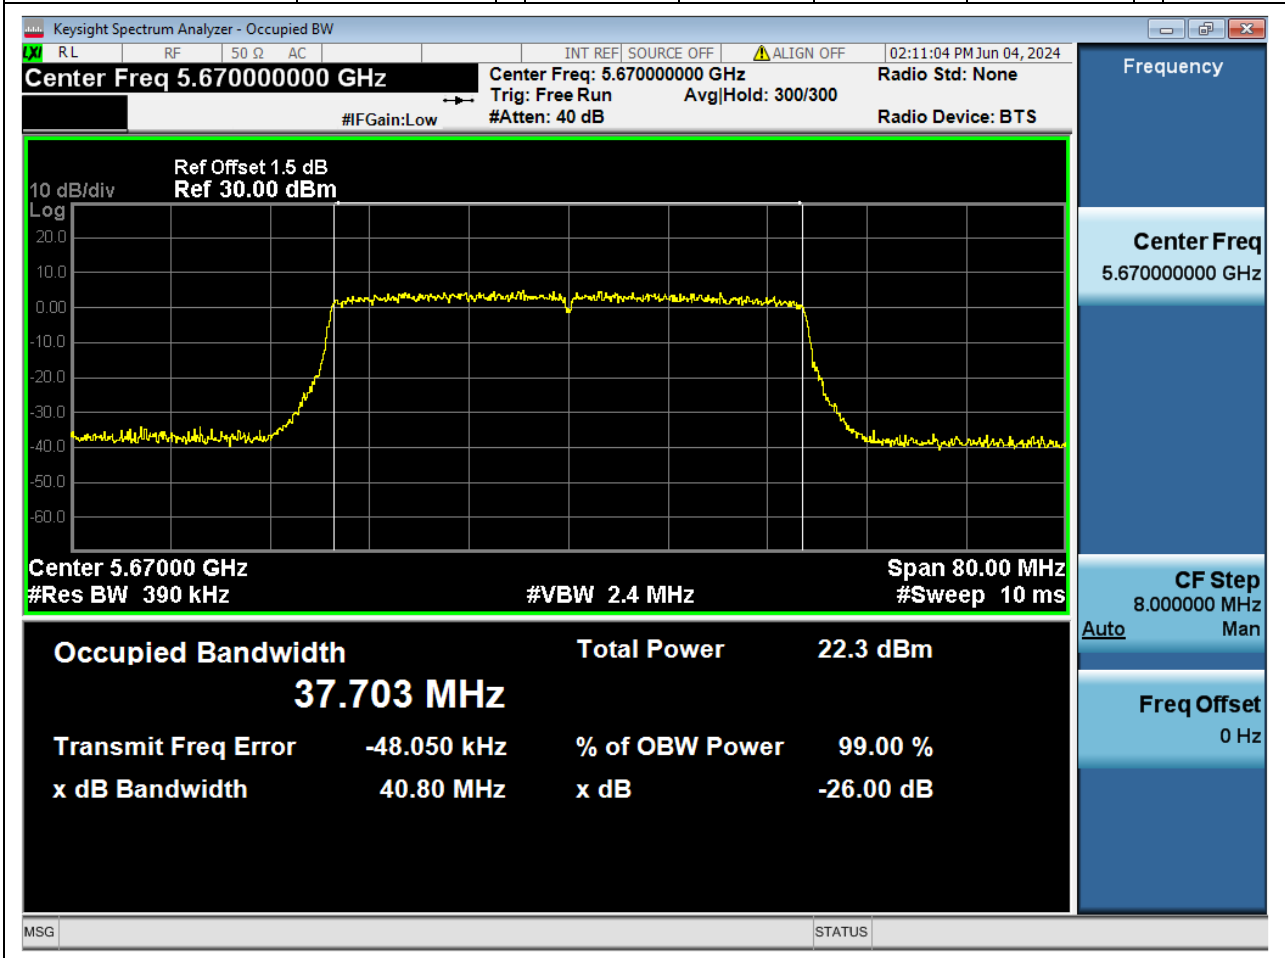

63. 802.11ax_40M_Band3_H

63.1. A.2.2-99% Bandwidth(NTNV)

Center Frequency (MHz)	OBW Power (%)	RBW (MHz)	Detector	Limit (MHz)	OBW (MHz)	Verdict
5670	99	0.39	Peak	0	37.703371	Unknown