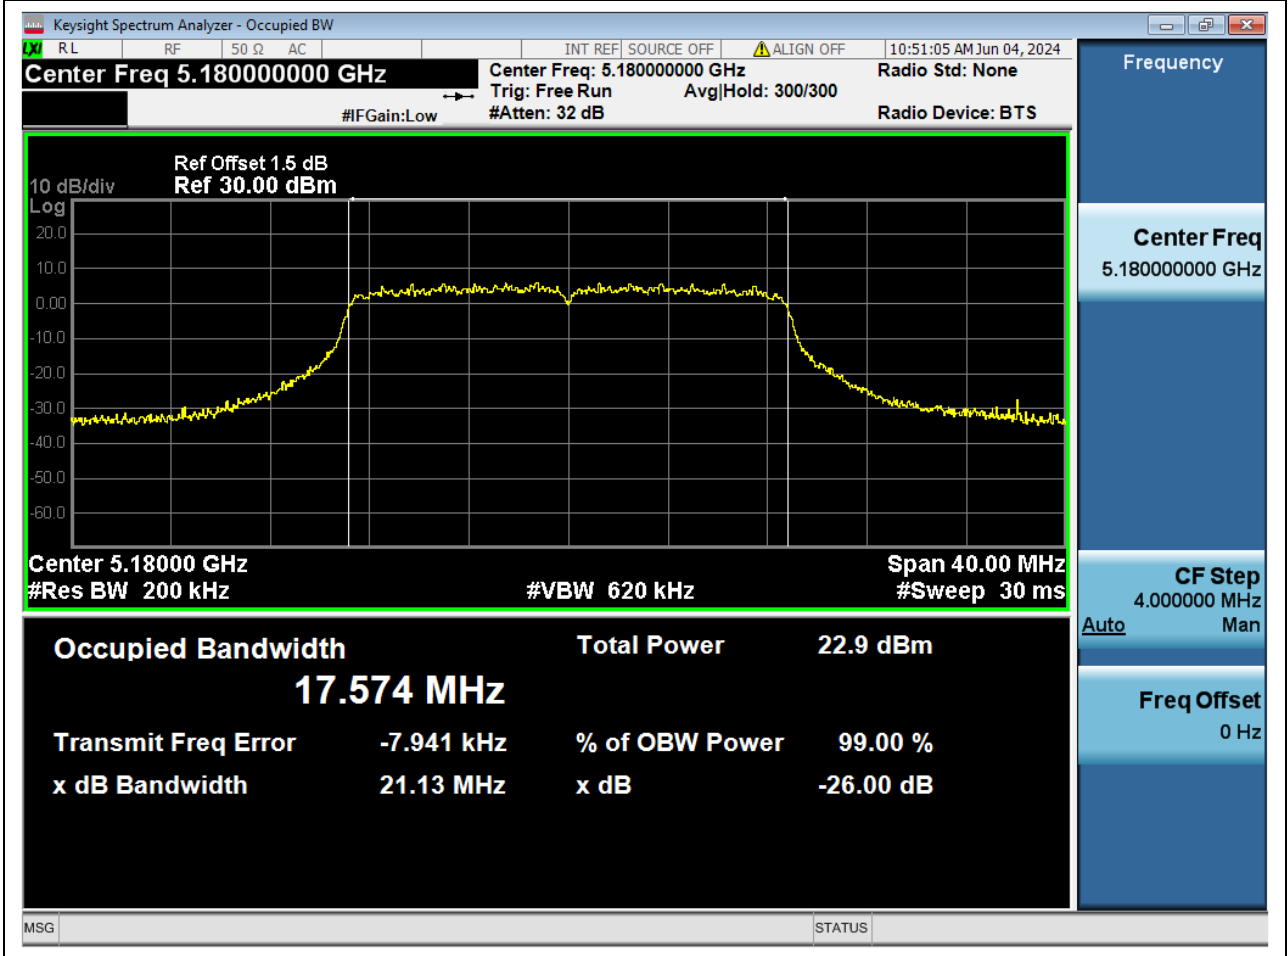

10. 802.11n_20M_Band1_L

10.1. A.2-26dB Bandwidth(NTNV)

Center Frequency (MHz)	XdB Down	RBW (MHz)	Detector	Limit (MHz)	XdB BandWidth (MHz)	Verdict
5180	26	0.2	Peak	0	21.131255	Unknow