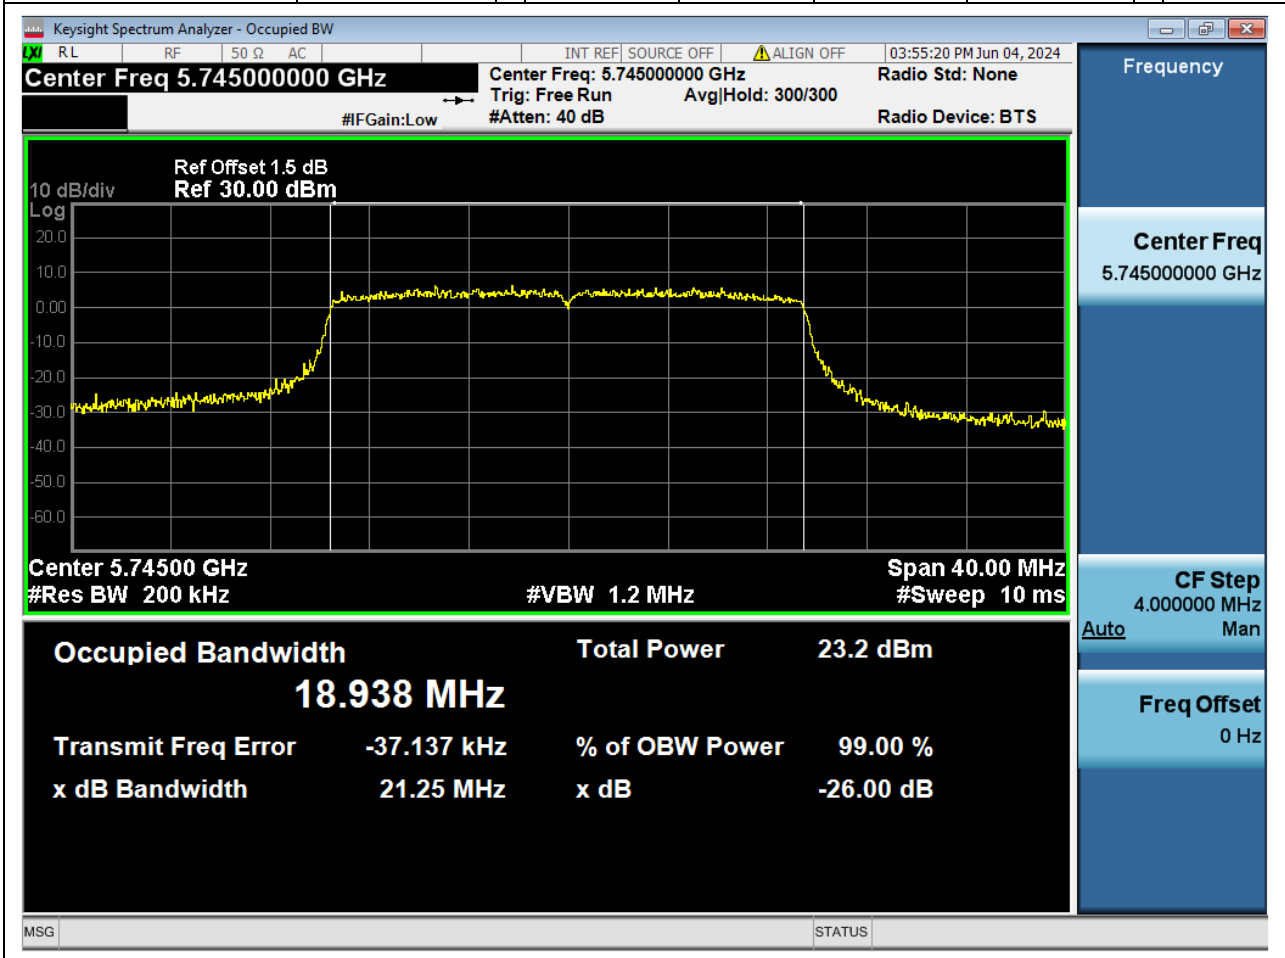

15. 802.11ax_20M_Band4_L

15.1. A.2.2-99% Bandwidth(NTNV)

Center Frequency (MHz)	OBW Power (%)	RBW (MHz)	Detector	Limit (MHz)	OBW (MHz)	Verdict
5745	99	0.2	Peak	0	18.938173	Unknown