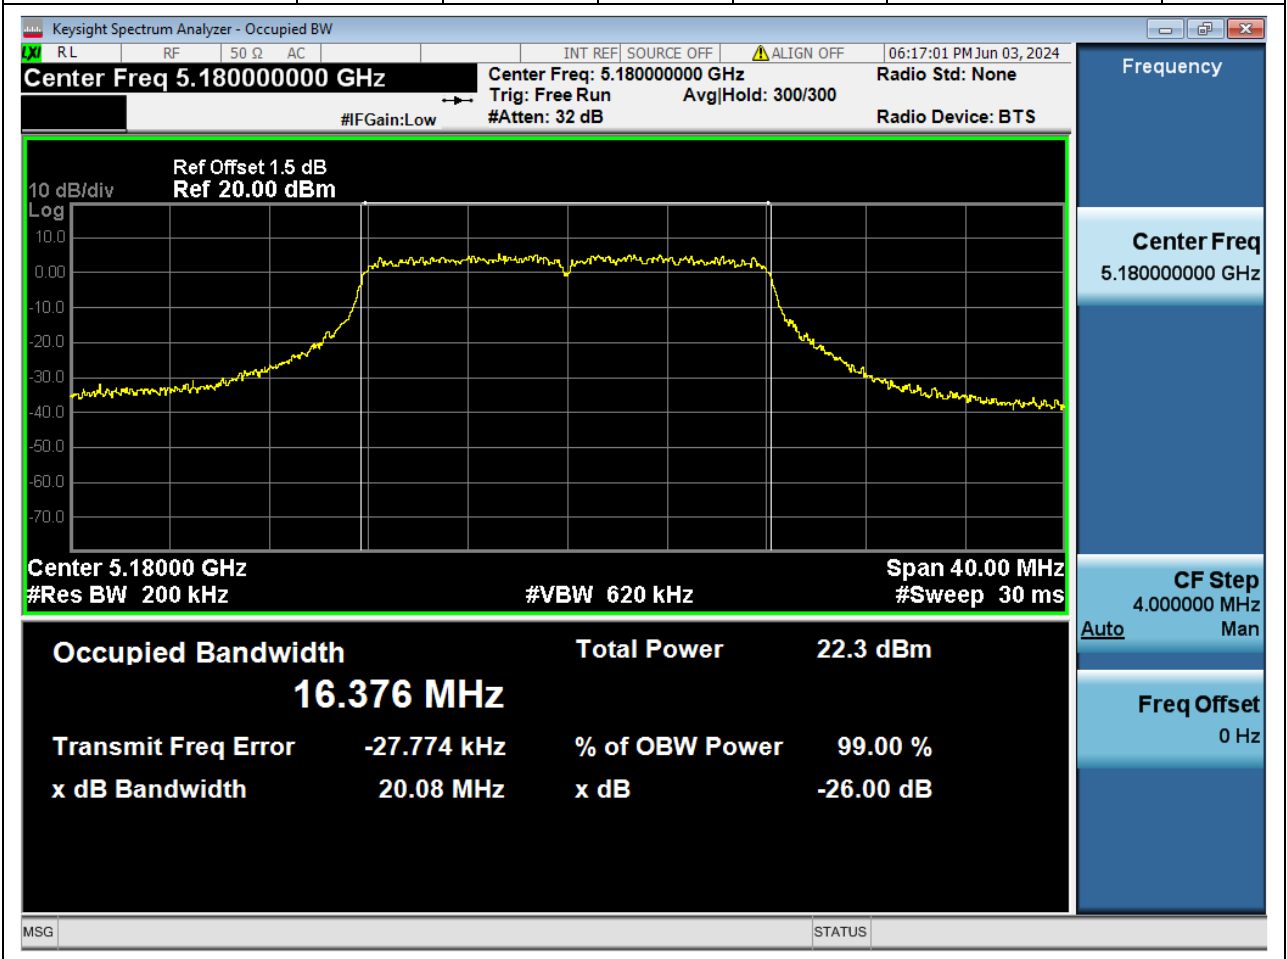

1. 802.11a_20M_Band1_L

1.1. A.2-26dB Bandwidth(NTNV)

Center Frequency (MHz)	XdB Down	RBW (MHz)	Detector	Limit (MHz)	XdB BandWidth (MHz)	Verdict
5180	26	0.2	Peak	0	20.078418	Unknow