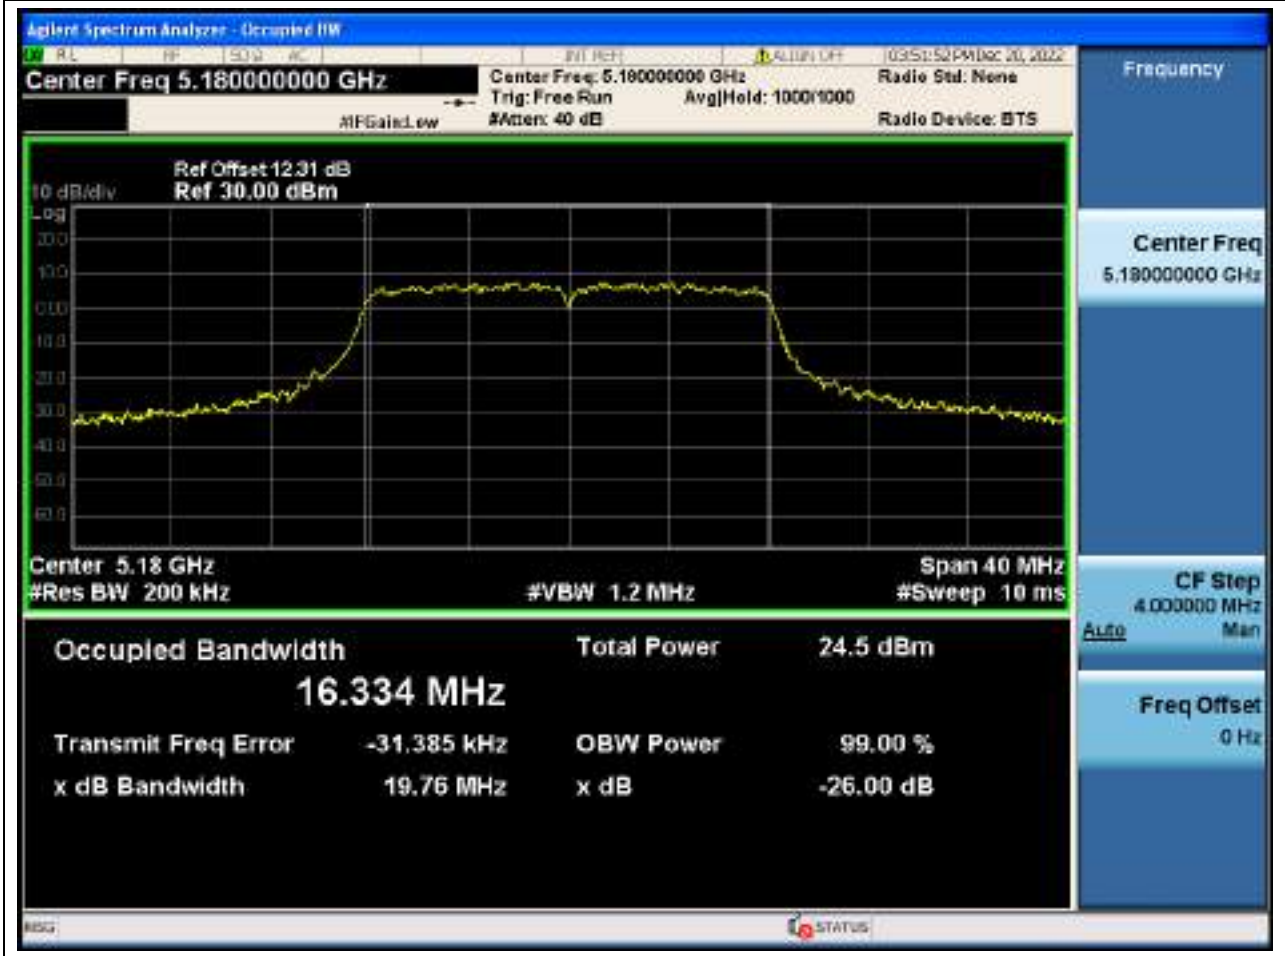

1. 802.11a_20M_U-NII-1_L

1.1. A.2.2-99% Bandwidth(NTNV)

Center Frequency (MHz)	OBW Power (%)	RBW (MHz)	Detector	Limit (MHz)	OBW (MHz)	Verdict
5180	99	0.2	Peak	0	16.334471	Unknow