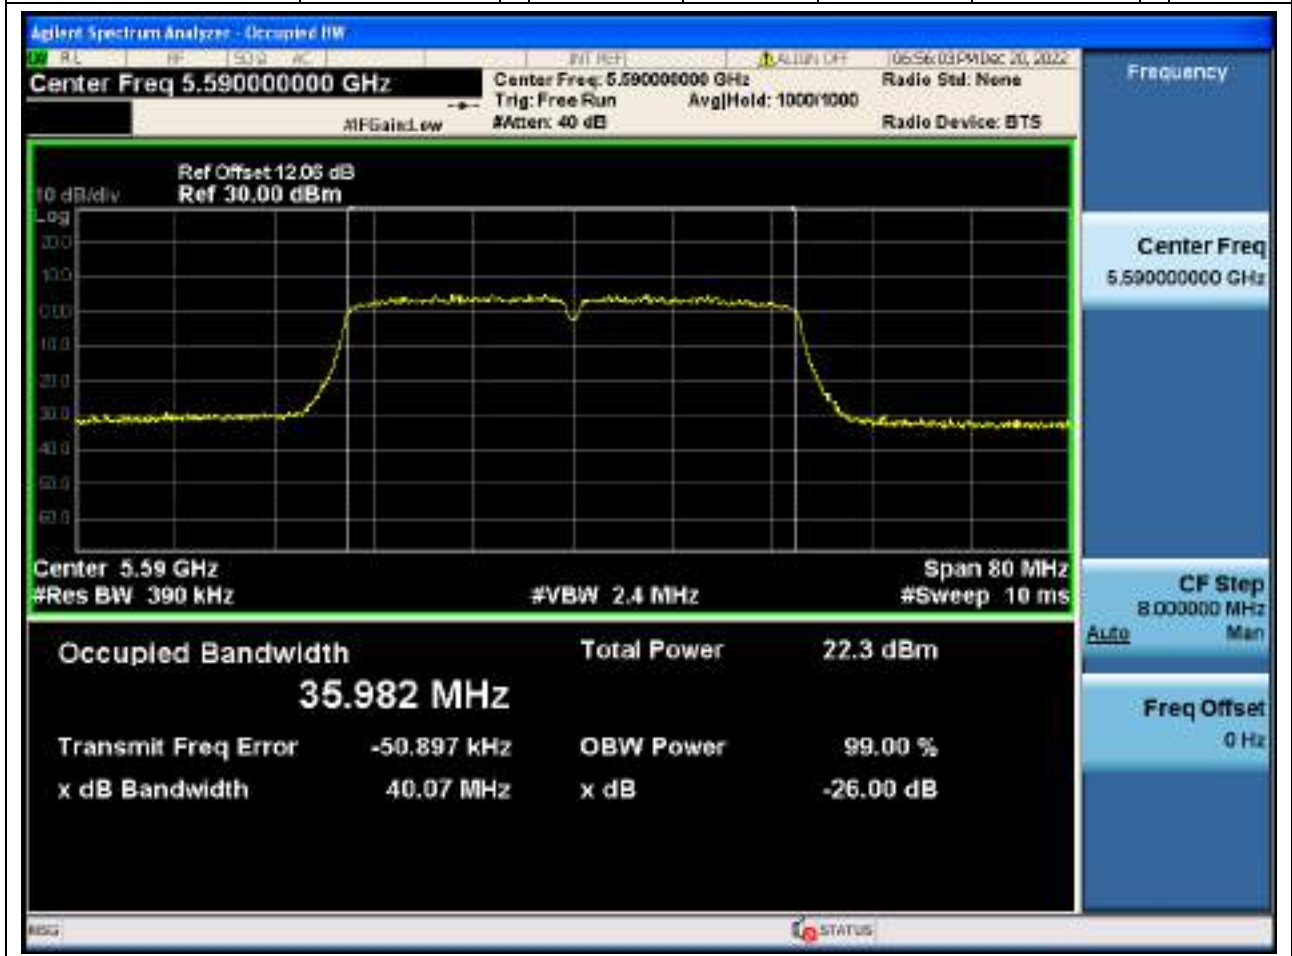

56. 802.11ac_40M_U-NII-2C_M

56.1. A.2.2-99% Bandwidth(NTNV)

Center Frequency (MHz)	OBW Power (%)	RBW (MHz)	Detector	Limit (MHz)	OBW (MHz)	Verdict
5590	99	0.39	Peak	0	35.982445	Unknow