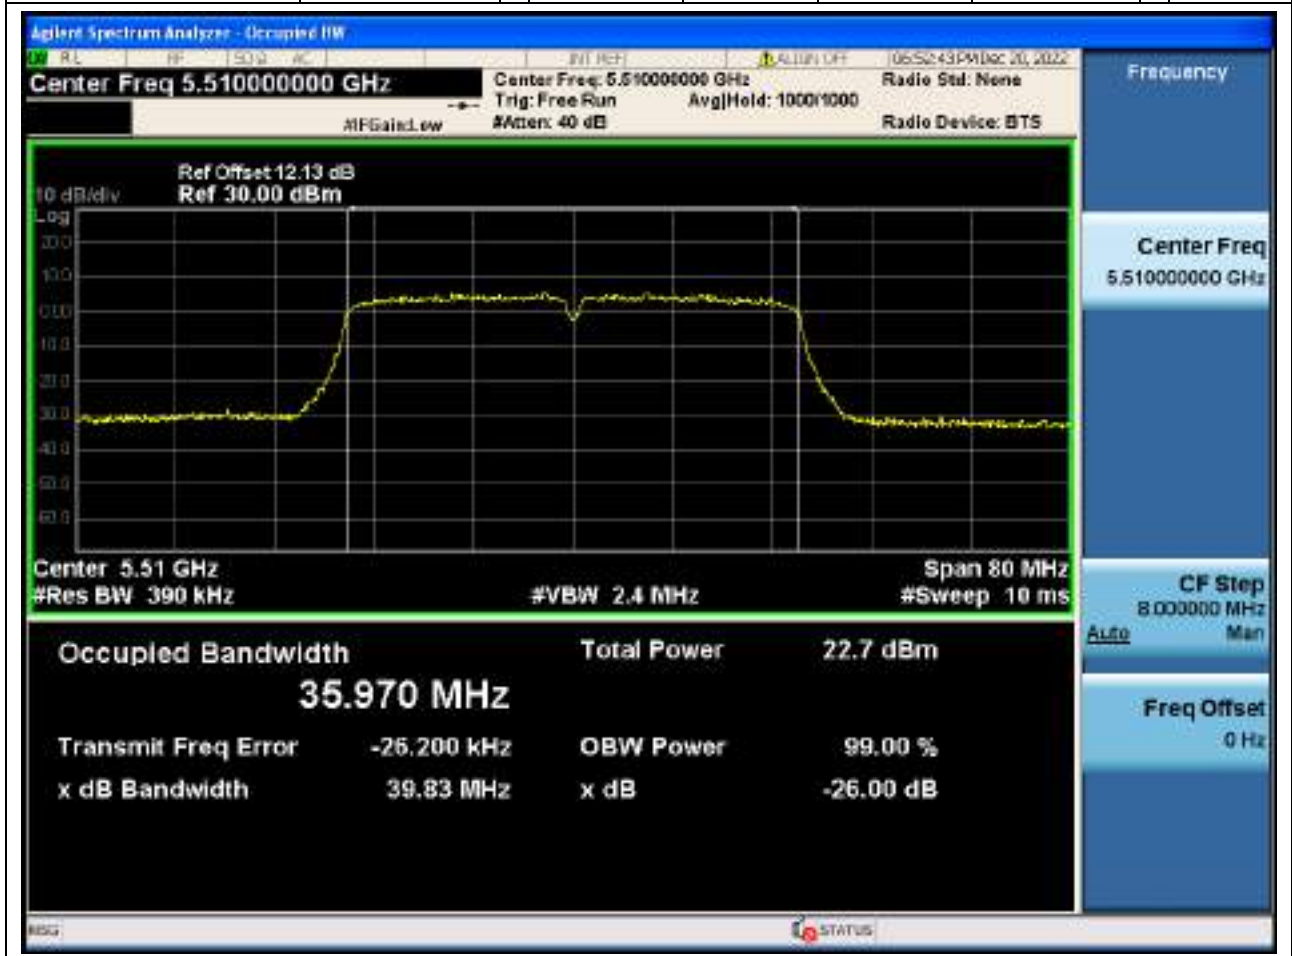

55. 802.11ac_40M_U-NII-2C_L

55.1. A.2.2-99% Bandwidth(NTNV)

Center Frequency (MHz)	OBW Power (%)	RBW (MHz)	Detector	Limit (MHz)	OBW (MHz)	Verdict
5510	99	0.39	Peak	0	35.969655	Unknow