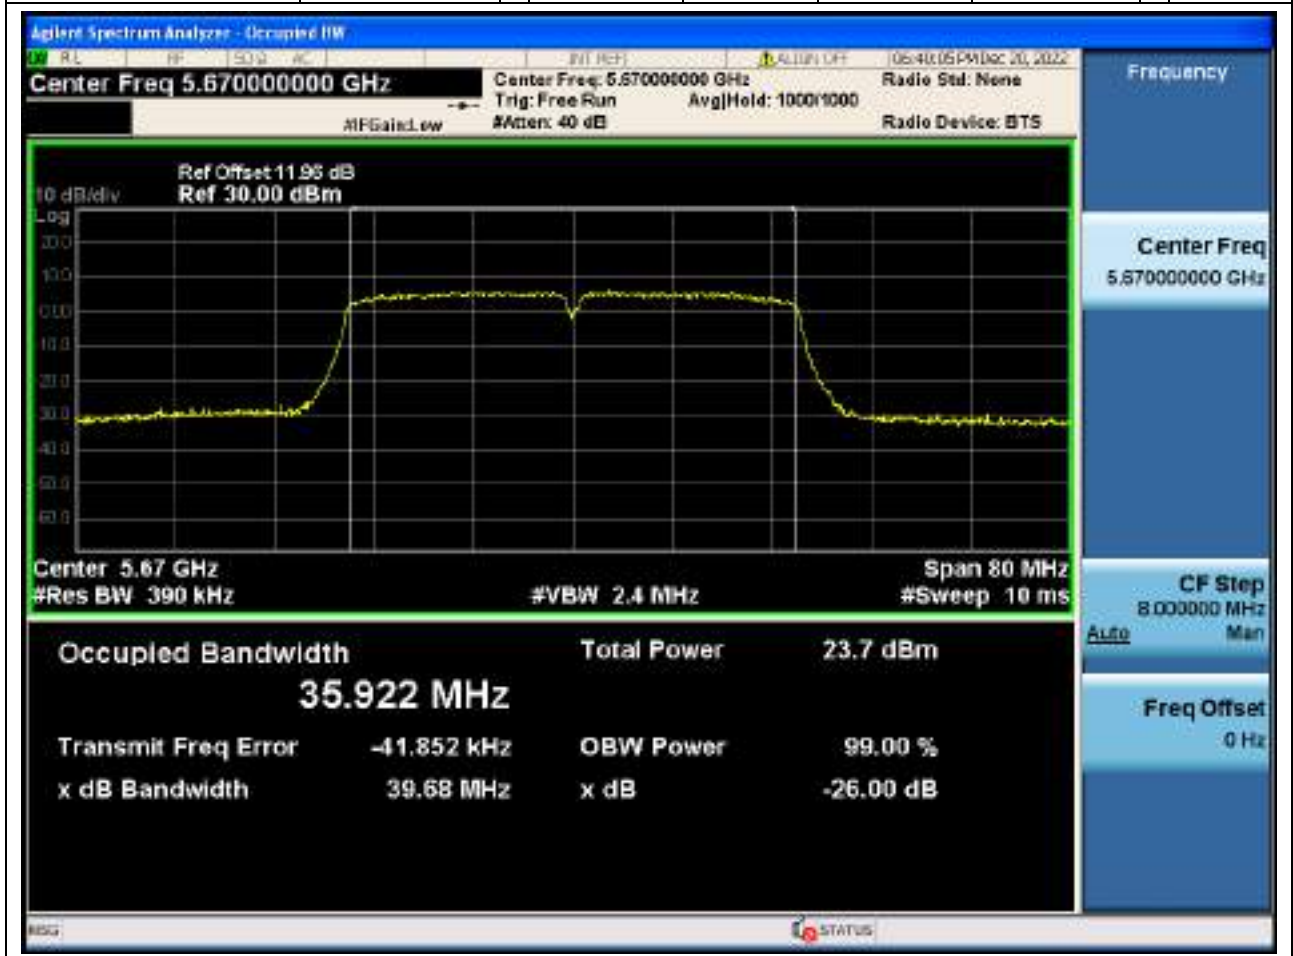

51. 802.11n_40M_U-NII-2C_H

51.1. A.2.2-99% Bandwidth(NTNV)

Center Frequency (MHz)	OBW Power (%)	RBW (MHz)	Detector	Limit (MHz)	OBW (MHz)	Verdict
5670	99	0.39	Peak	0	35.922402	Unknow