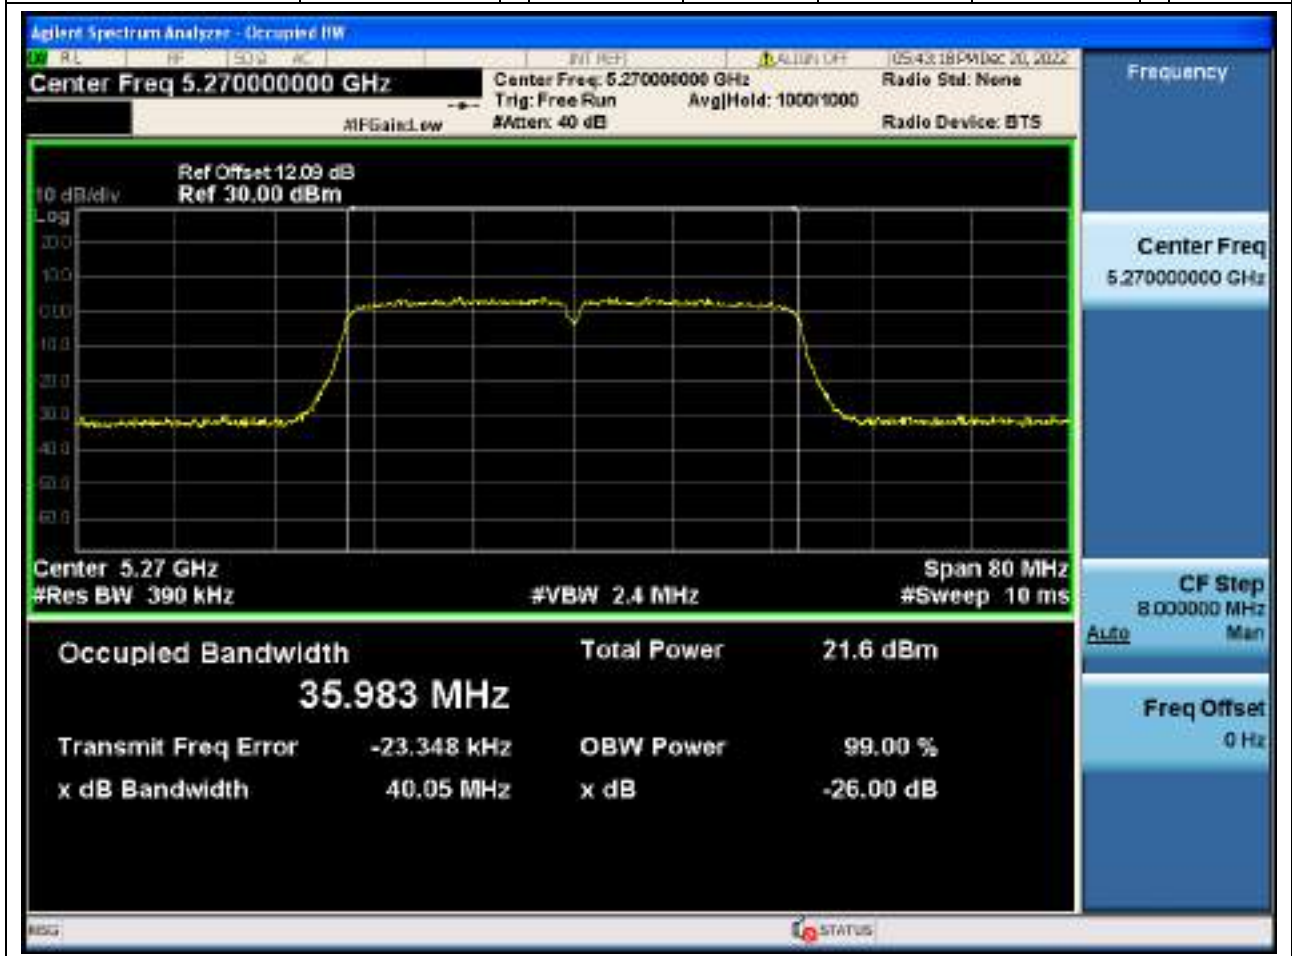

34. 802.11ac_40M_U-NII-2A_L

34.1. A.2.2-99% Bandwidth(NTNV)

Center Frequency (MHz)	OBW Power (%)	RBW (MHz)	Detector	Limit (MHz)	OBW (MHz)	Verdict
5270	99	0.39	Peak	0	35.983017	Unknow