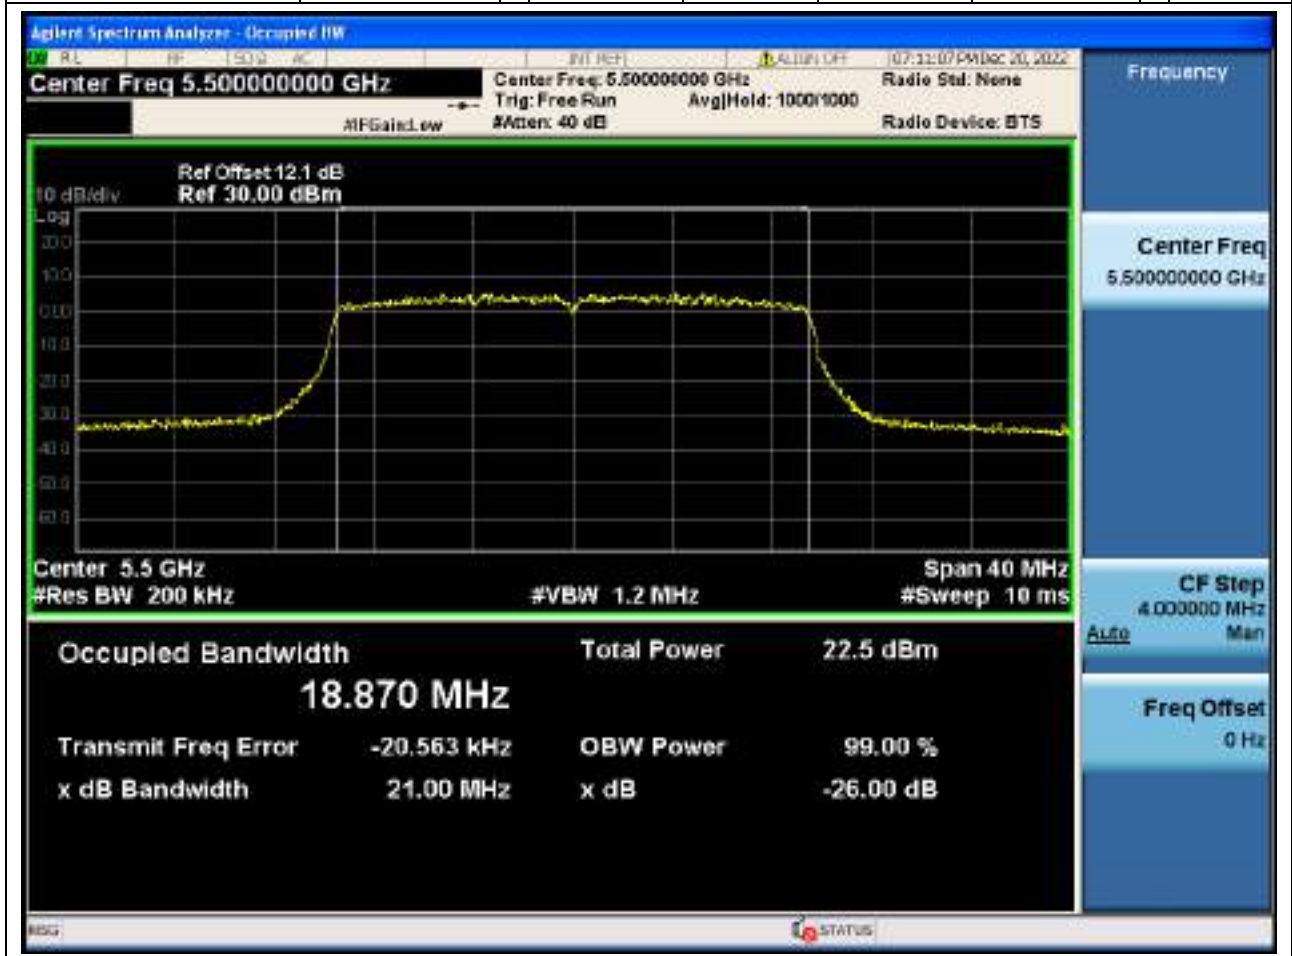

61. 802.11ax_20M_U-NII-2C_L

61.1. A.2.2-99% Bandwidth(NTNV)

Center Frequency (MHz)	OBW Power (%)	RBW (MHz)	Detector	Limit (MHz)	OBW (MHz)	Verdict
5500	99	0.2	Peak	0	18.869641	Unknow