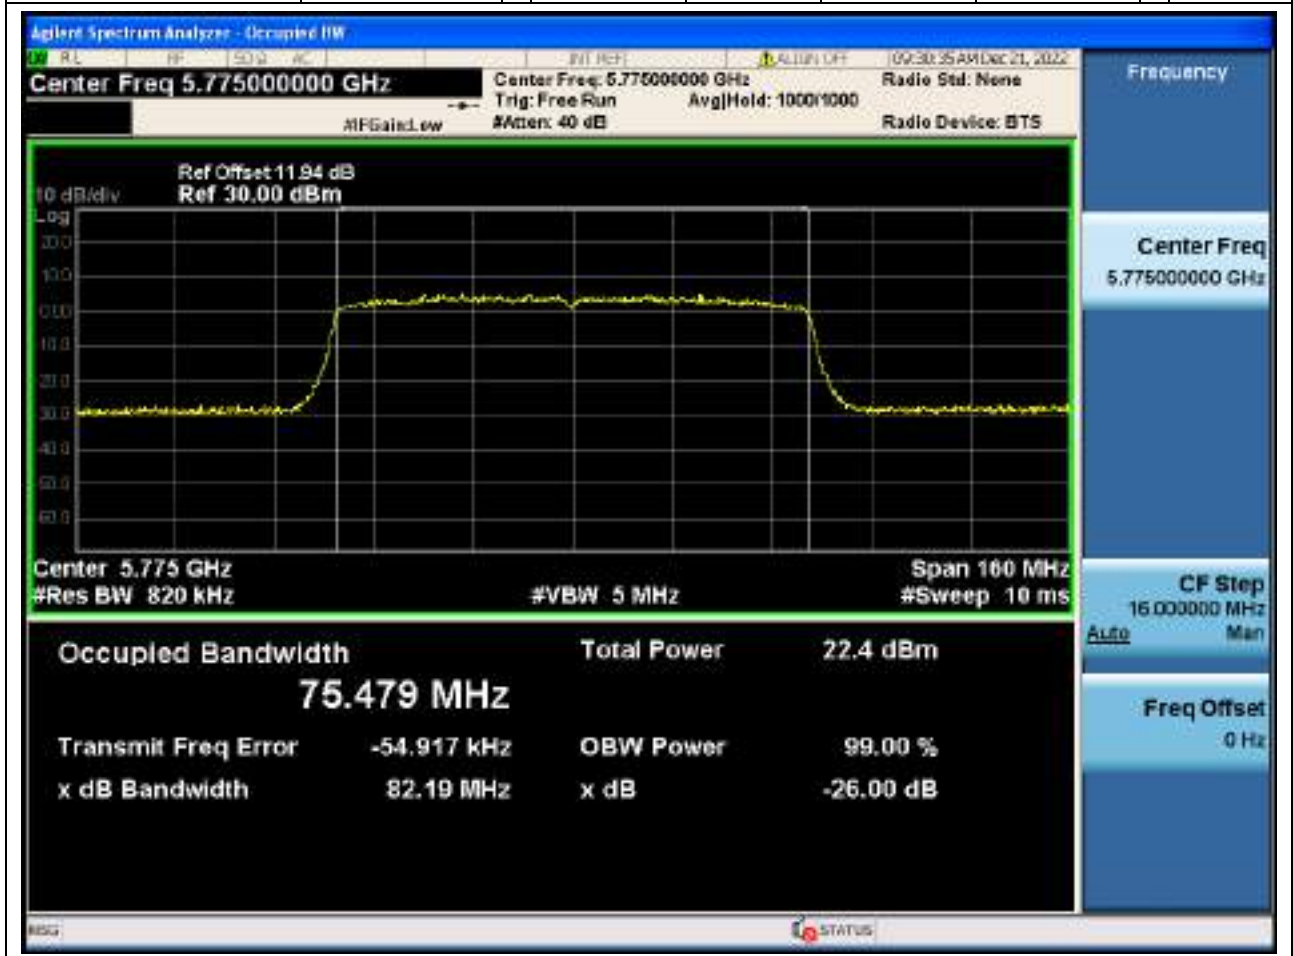

83. 802.11ac_80M_U-NII-3_M

83.2. A.2.2-99% Bandwidth(NTNV)

Center Frequency (MHz)	OBW Power (%)	RBW (MHz)	Detector	Limit (MHz)	OBW (MHz)	Verdict
5775	99	0.82	Peak	0	75.47874	Unknow