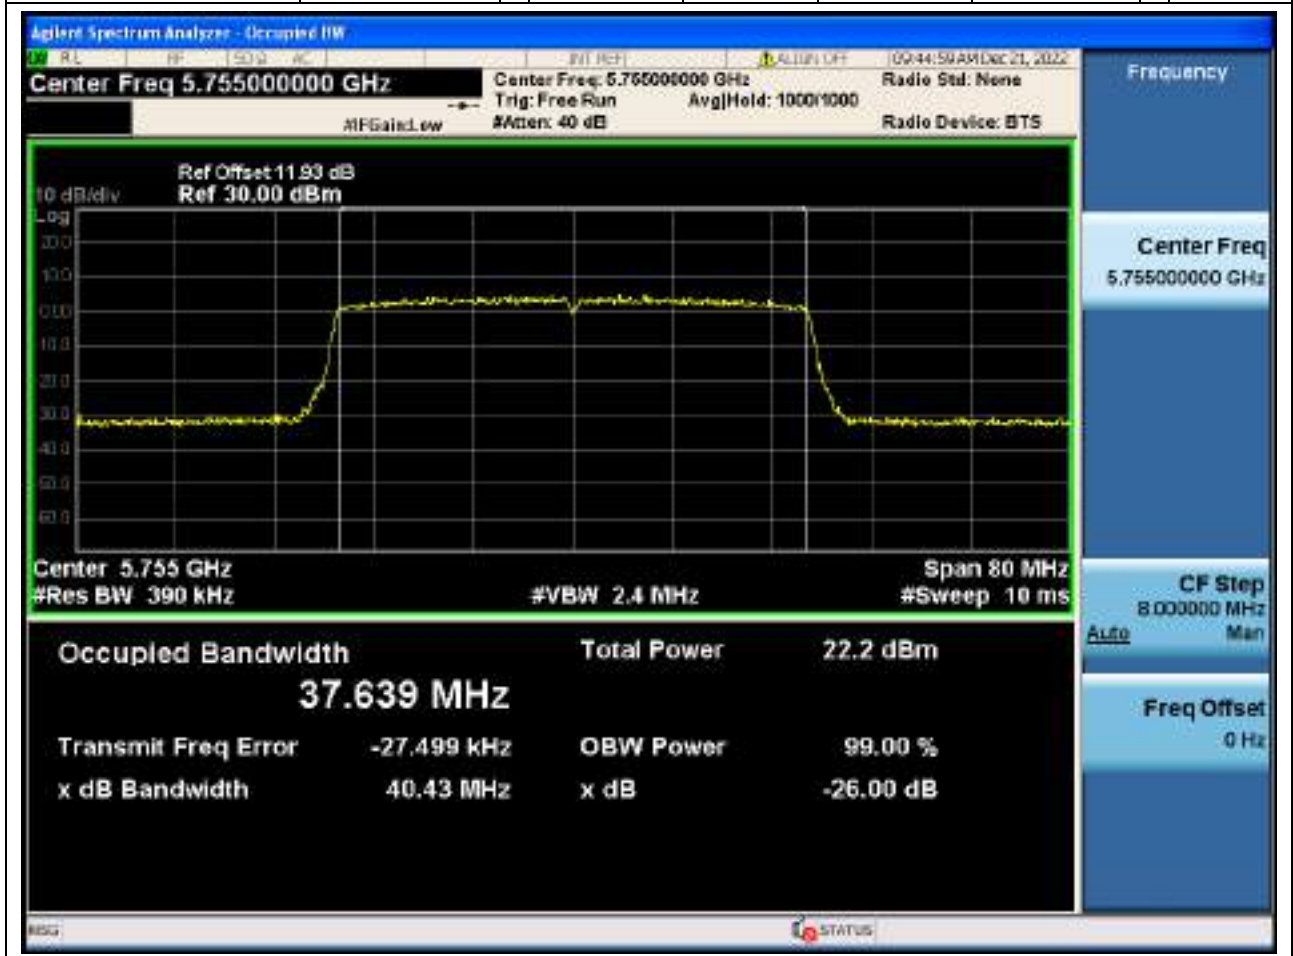

87. 802.11ax_40M_U-NII-3_L

87.2. A.2.2-99% Bandwidth(NTNV)

Center Frequency (MHz)	OBW Power (%)	RBW (MHz)	Detector	Limit (MHz)	OBW (MHz)	Verdict
5755	99	0.39	Peak	0	37.638569	Unknow