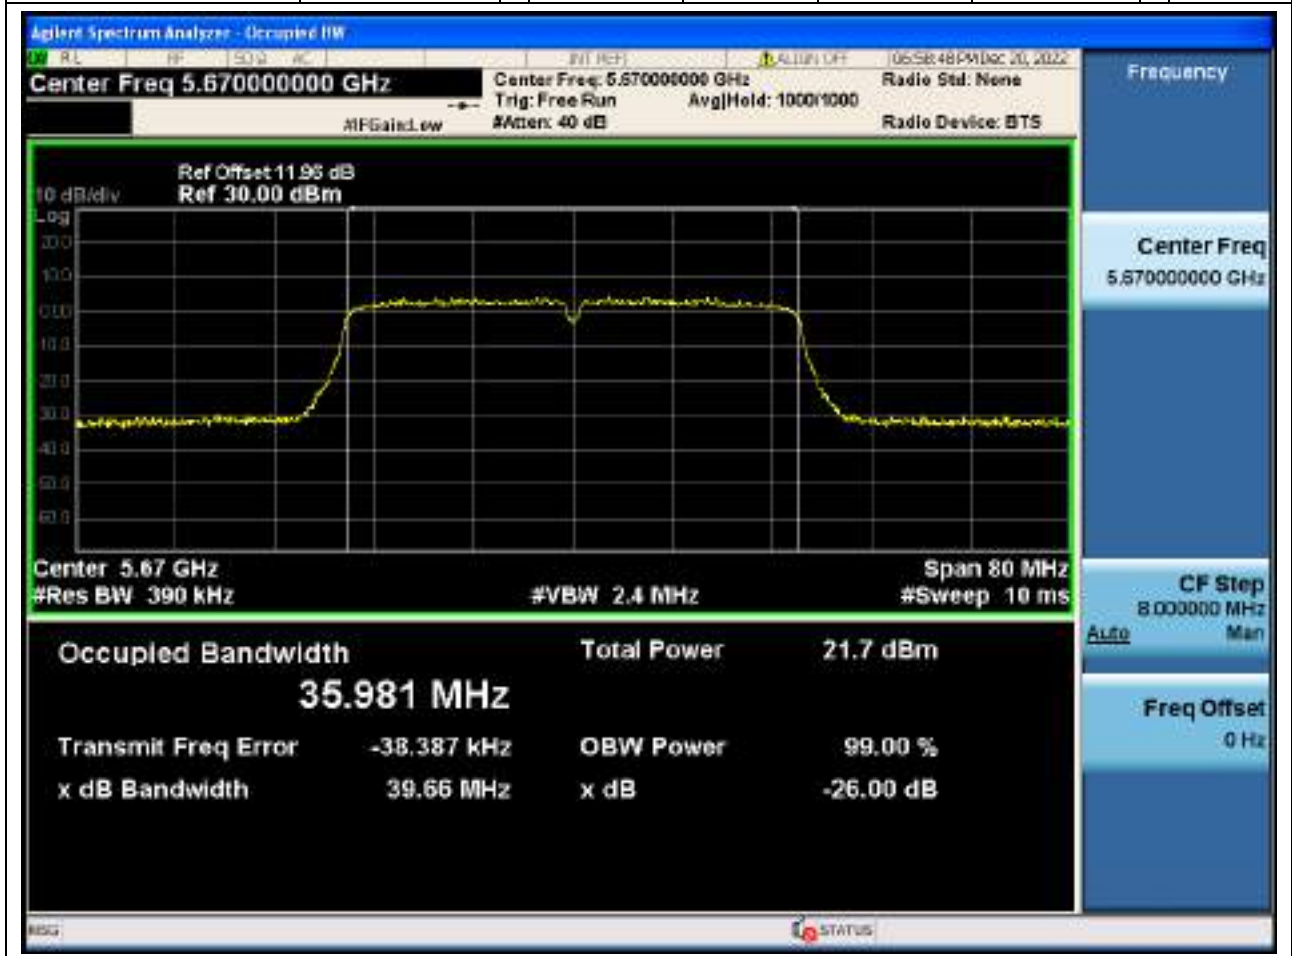

57. 802.11ac_40M_U-NII-2C_H

57.1. A.2.2-99% Bandwidth(NTNV)

Center Frequency (MHz)	OBW Power (%)	RBW (MHz)	Detector	Limit (MHz)	OBW (MHz)	Verdict
5670	99	0.39	Peak	0	35.980543	Unknow