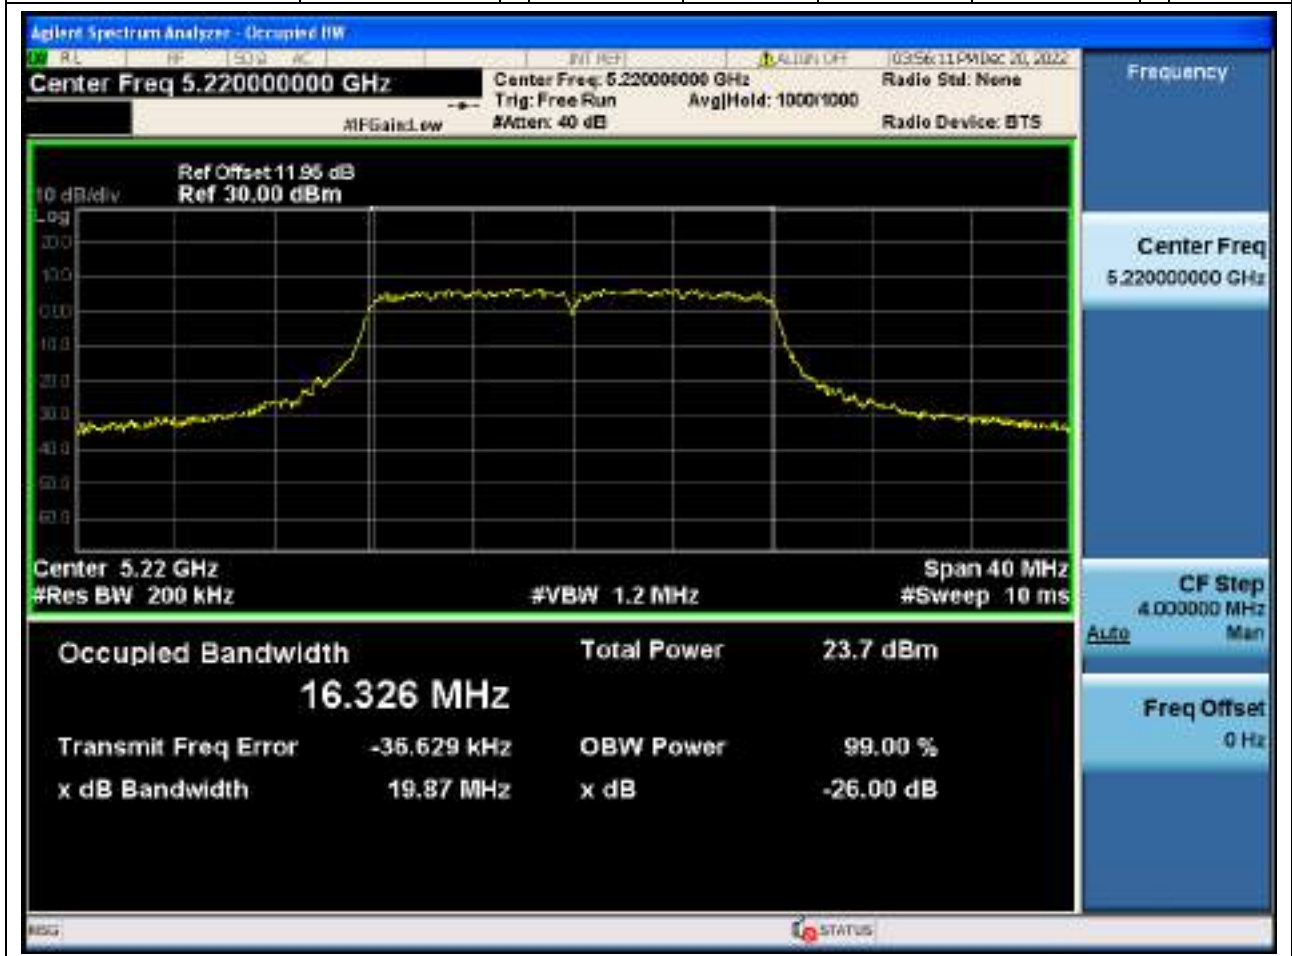

2. 802.11a_20M_U-NII-1_M

2.1. A.2.2-99% Bandwidth(NTNV)

Center Frequency (MHz)	OBW Power (%)	RBW (MHz)	Detector	Limit (MHz)	OBW (MHz)	Verdict
5220	99	0.2	Peak	0	16.325663	Unknow