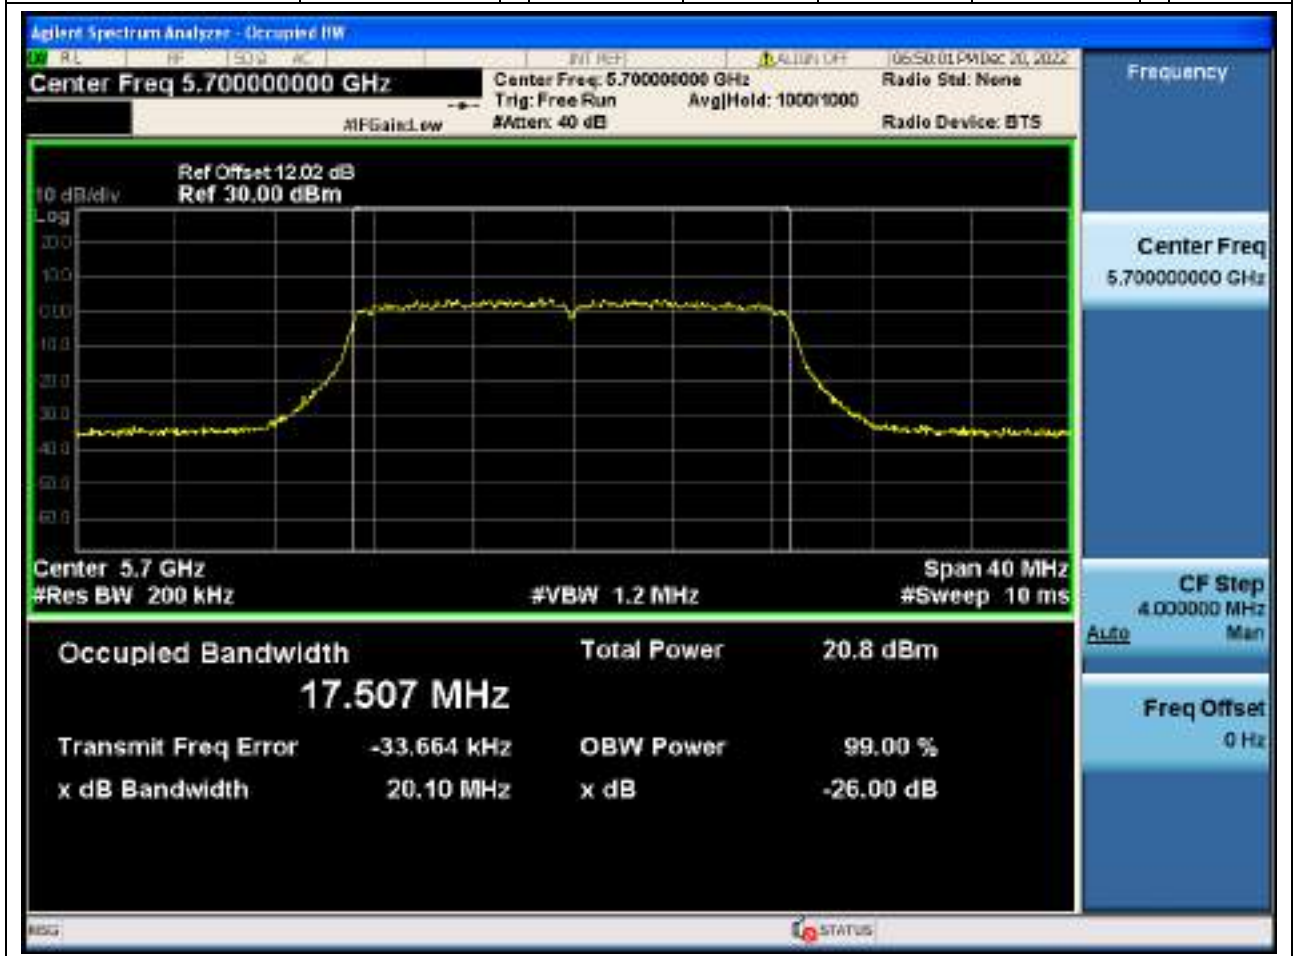

54. 802.11ac_20M_U-NII-2C_H

54.1. A.2.2-99% Bandwidth(NTNV)

Center Frequency (MHz)	OBW Power (%)	RBW (MHz)	Detector	Limit (MHz)	OBW (MHz)	Verdict
5700	99	0.2	Peak	0	17.506802	Unknow