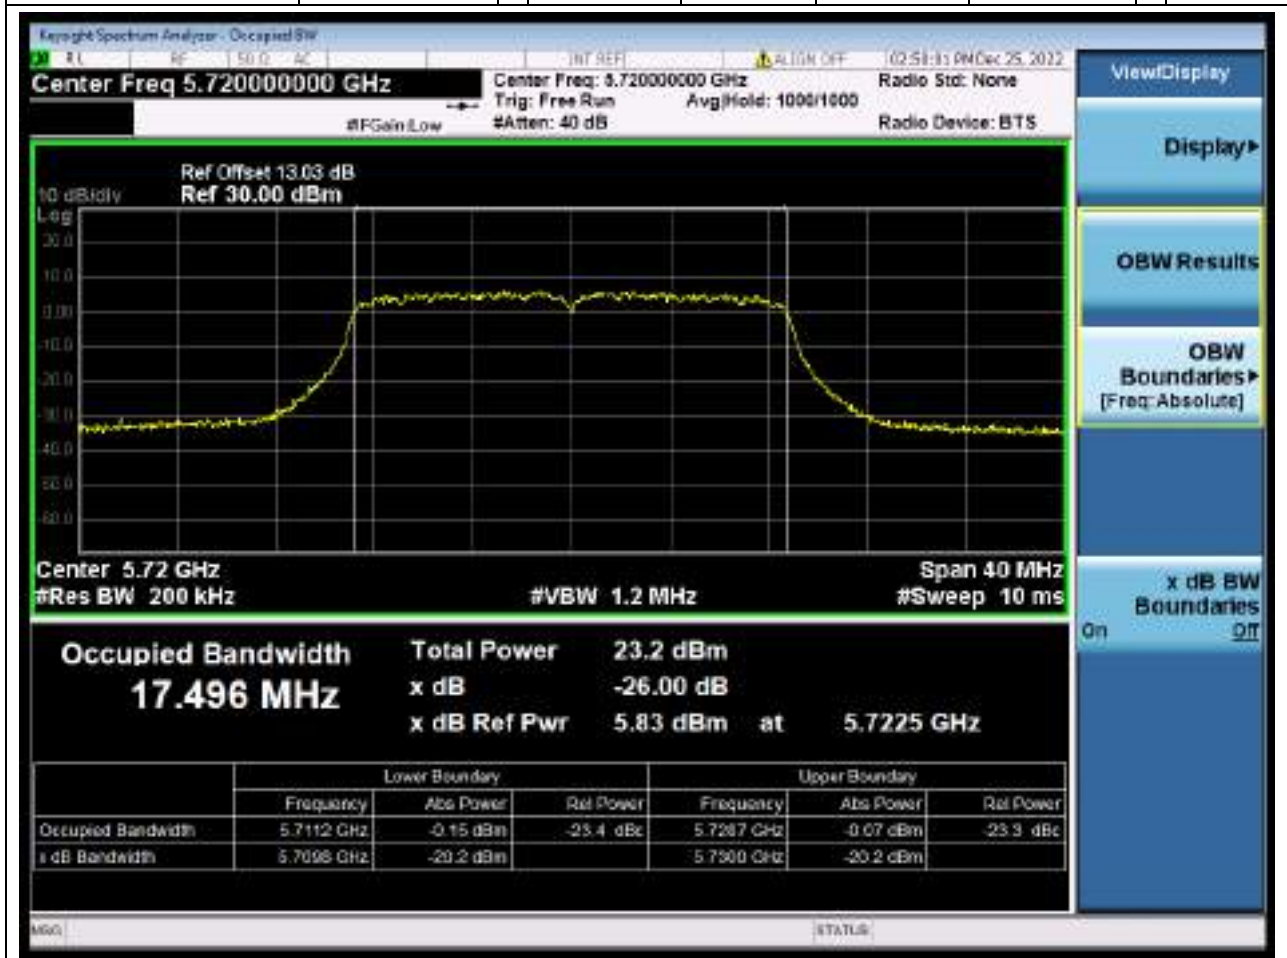

2. 802.11n_20M_U-NII-2C_CH144

2.1. A.2.2-99% Bandwidth(NTNV)

Center Frequency (MHz)	OBW Power (%)	RBW (MHz)	Detector	Limit (MHz)	OBW (MHz)	Verdict
5720	99	0.2	Peak	0	17.496264	Unknown