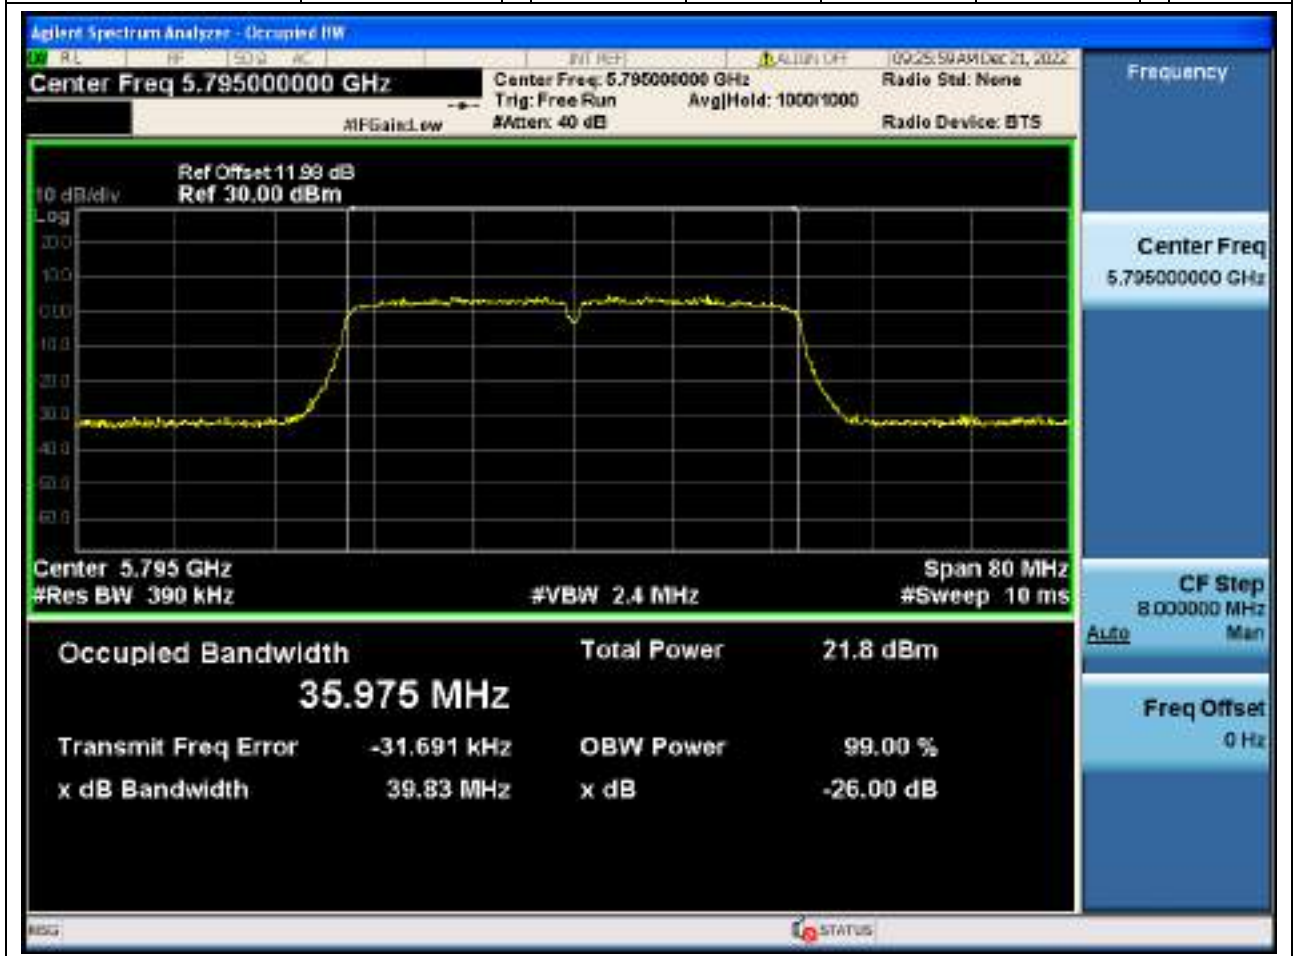

82. 802.11ac_40M_U-NII-3_H

82.2. A.2.2-99% Bandwidth(NTNV)

Center Frequency (MHz)	OBW Power (%)	RBW (MHz)	Detector	Limit (MHz)	OBW (MHz)	Verdict
5795	99	0.39	Peak	0	35.97506	Unknow