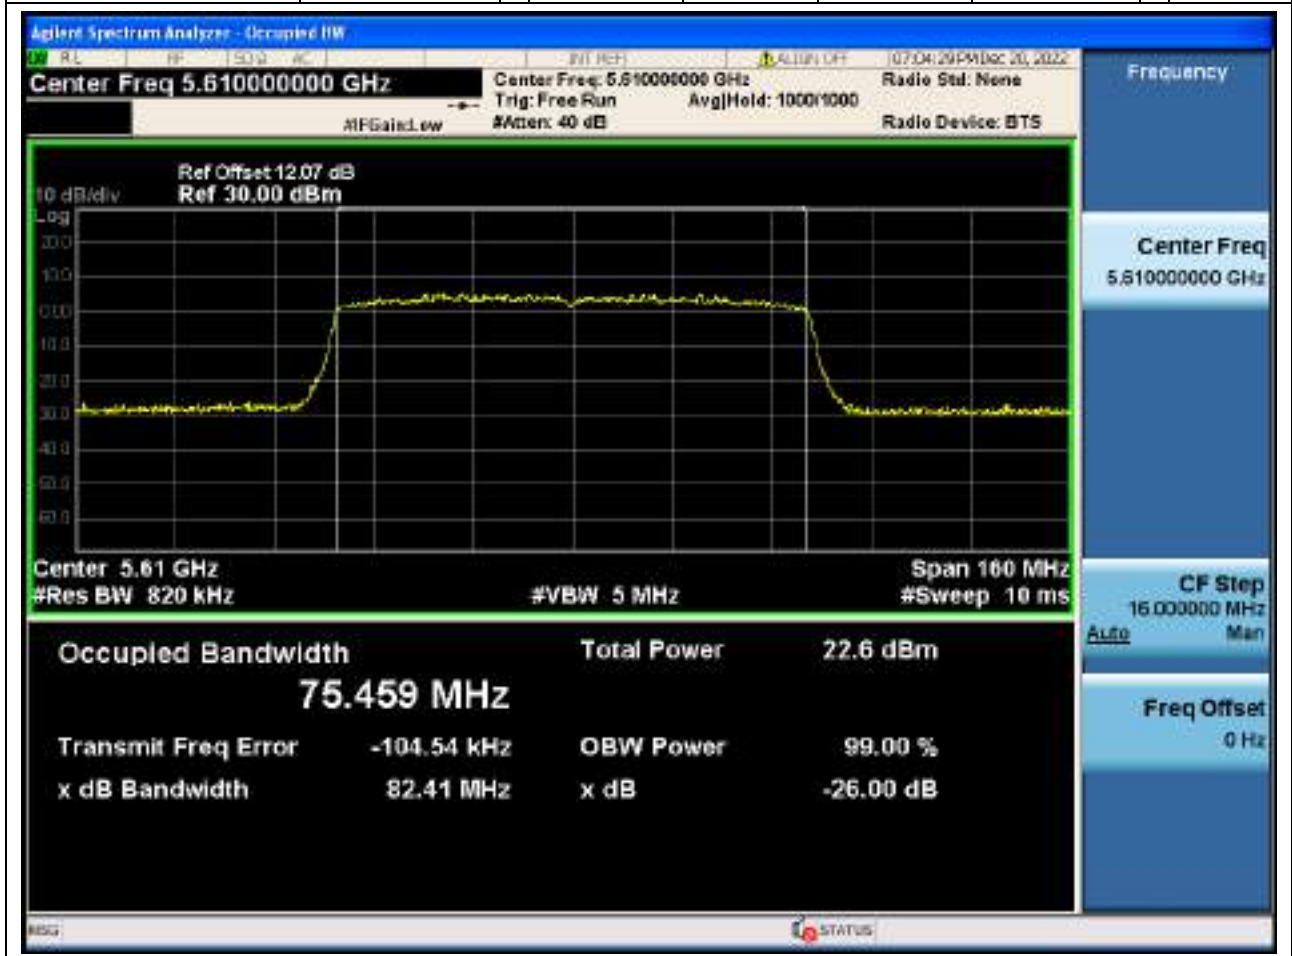

59. 802.11ac_80M_U-NII-2C_M

59.1. A.2.2-99% Bandwidth(NTNV)

Center Frequency (MHz)	OBW Power (%)	RBW (MHz)	Detector	Limit (MHz)	OBW (MHz)	Verdict
5610	99	0.82	Peak	0	75.458691	Unknow