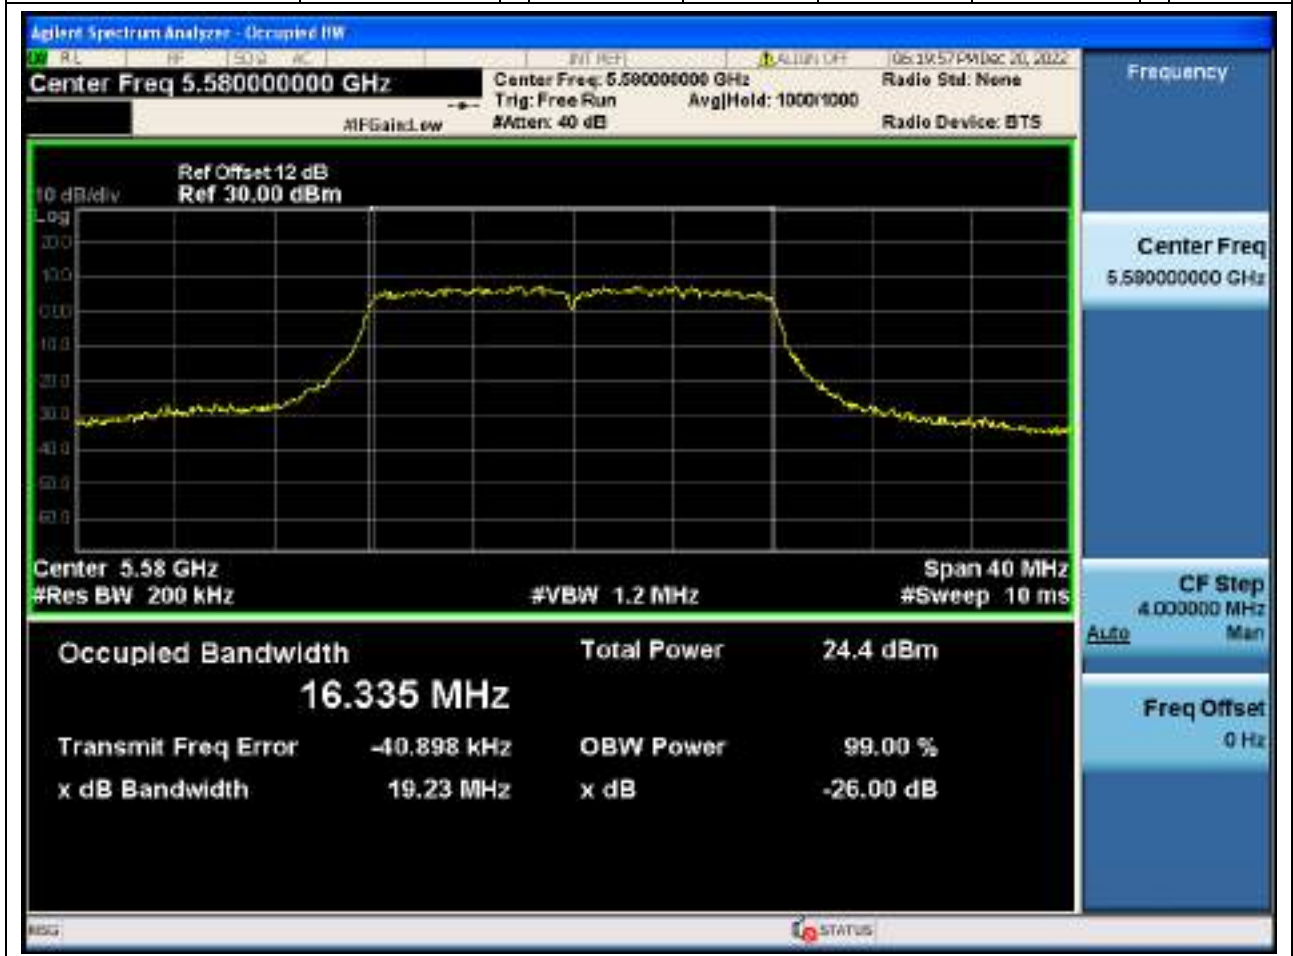

44. 802.11a_20M_U-NII-2C_M

44.1. A.2.2-99% Bandwidth(NTNV)

Center Frequency (MHz)	OBW Power (%)	RBW (MHz)	Detector	Limit (MHz)	OBW (MHz)	Verdict
5580	99	0.2	Peak	0	16.335171	Unknow