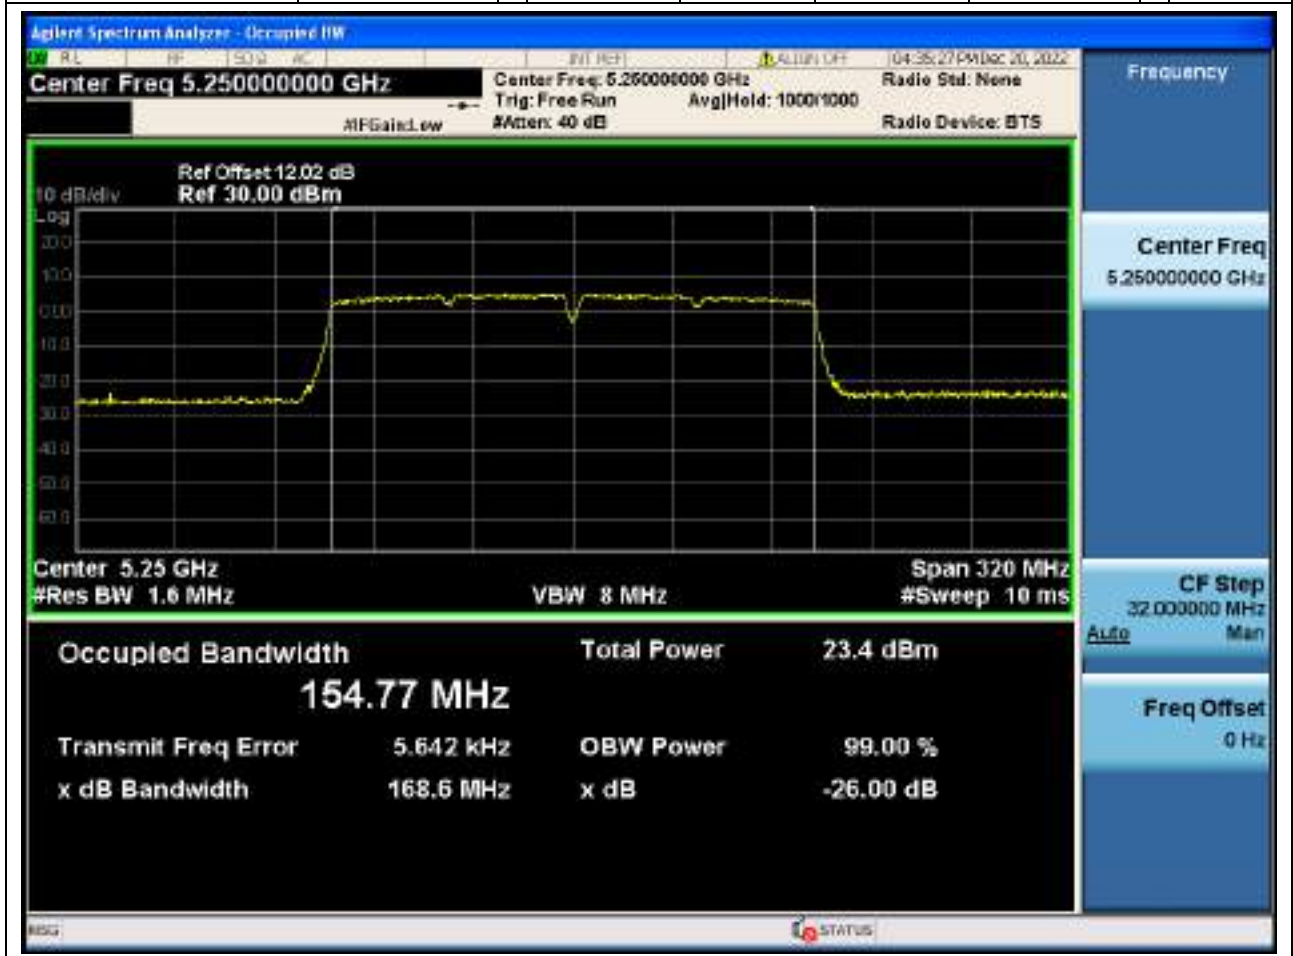

15. 802.11ac_160M_U-NII-2A_M

15.1. A.2.2-99% Bandwidth(NTNV)

Center Frequency (MHz)	OBW Power (%)	RBW (MHz)	Detector	Limit (MHz)	OBW (MHz)	Verdict
5250	99	1.6	Peak	0	154.766669	Unknow