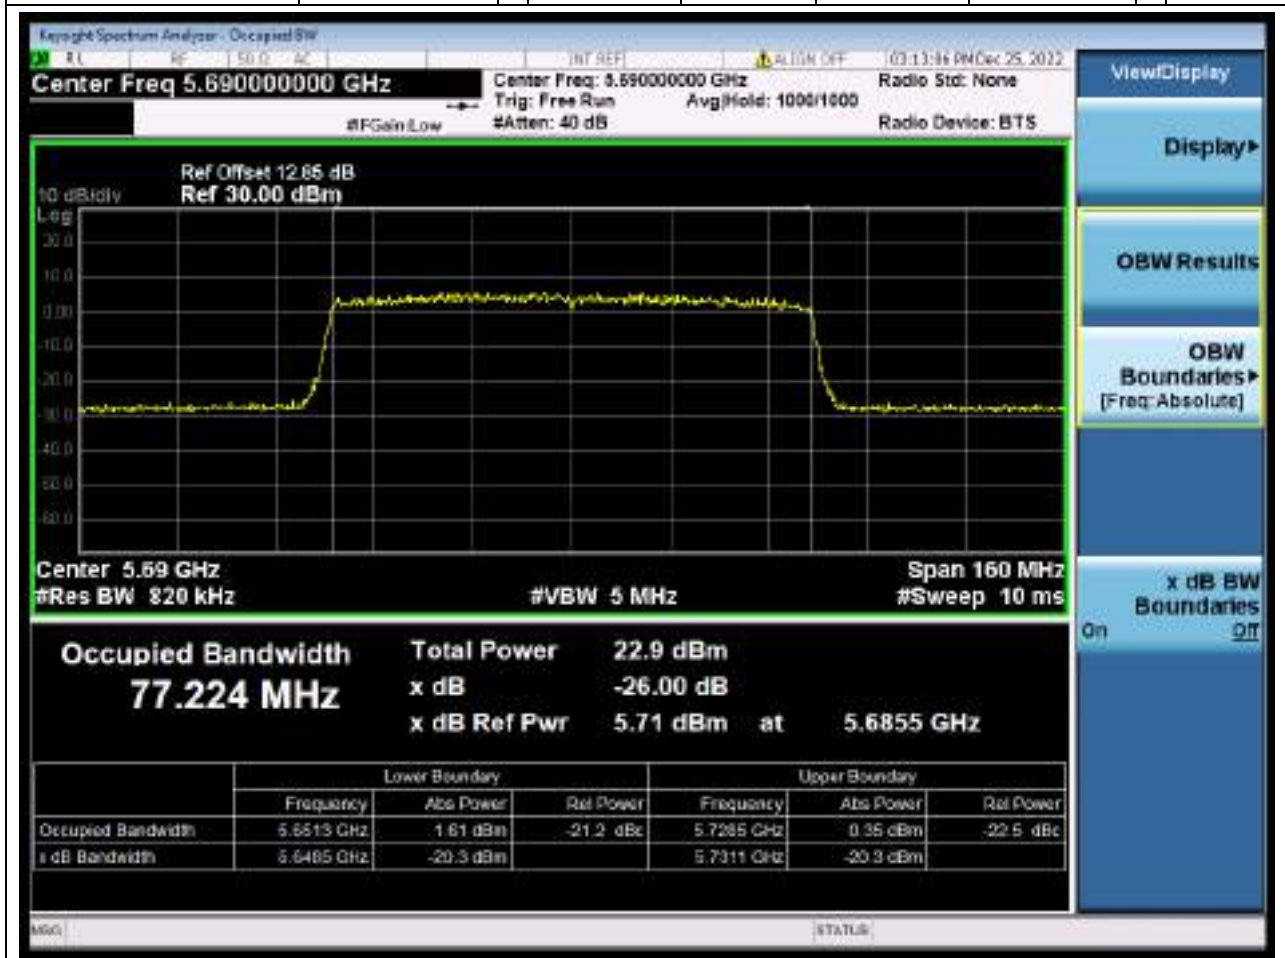

9. 802.11ax_80M_U-NII-2C_CH138

9.1. A.2.2-99% Bandwidth(NTNV)

Center Frequency (MHz)	OBW Power (%)	RBW (MHz)	Detector	Limit (MHz)	OBW (MHz)	Verdict
5690	99	0.82	Peak	0	77.223621	Unknown