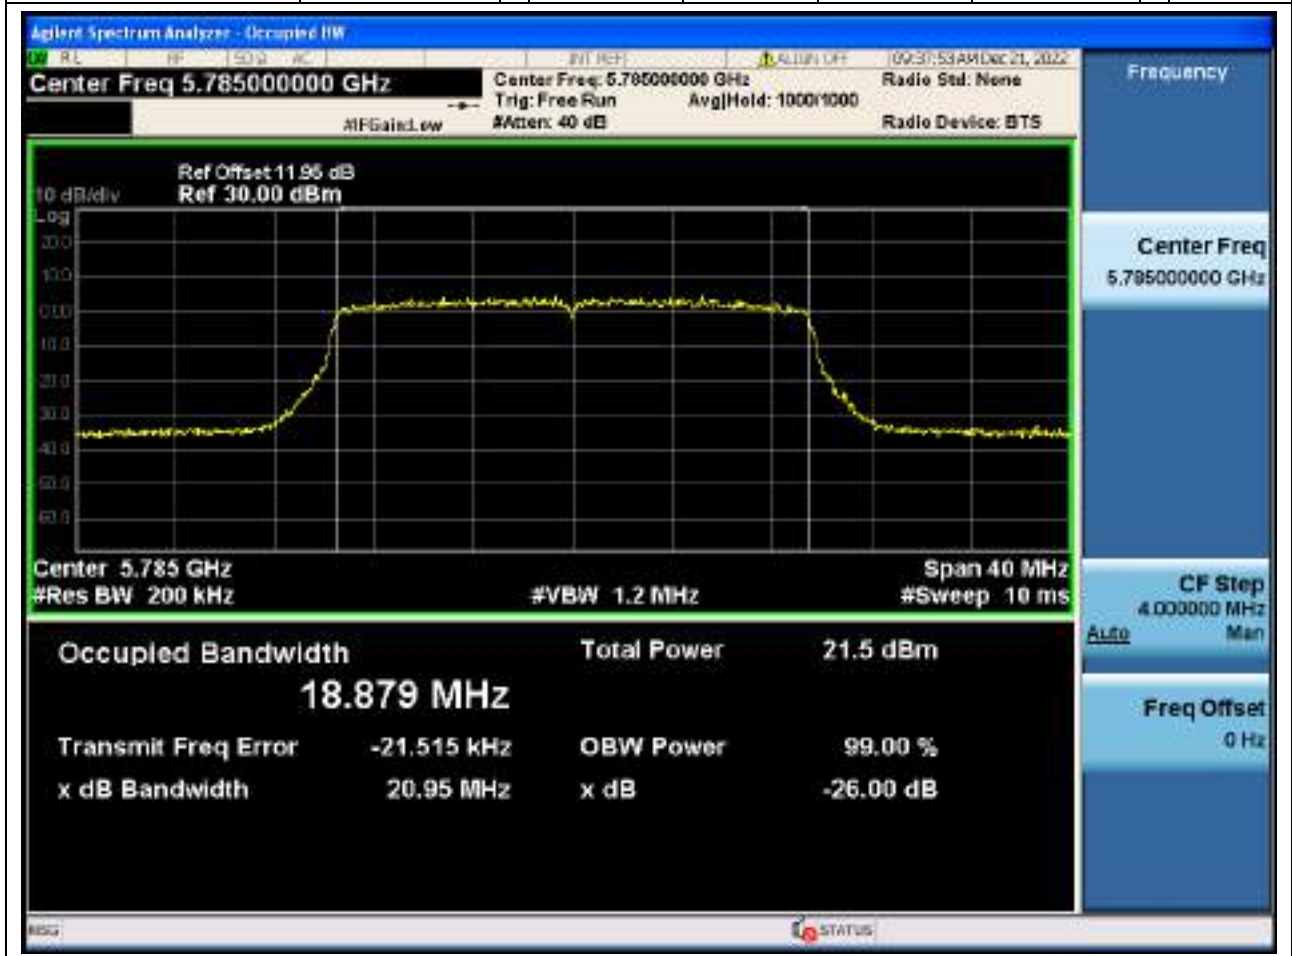

85. 802.11ax_20M_U-NII-3_M

85.2. A.2.2-99% Bandwidth(NTNV)

Center Frequency (MHz)	OBW Power (%)	RBW (MHz)	Detector	Limit (MHz)	OBW (MHz)	Verdict
5785	99	0.2	Peak	0	18.879041	Unknow