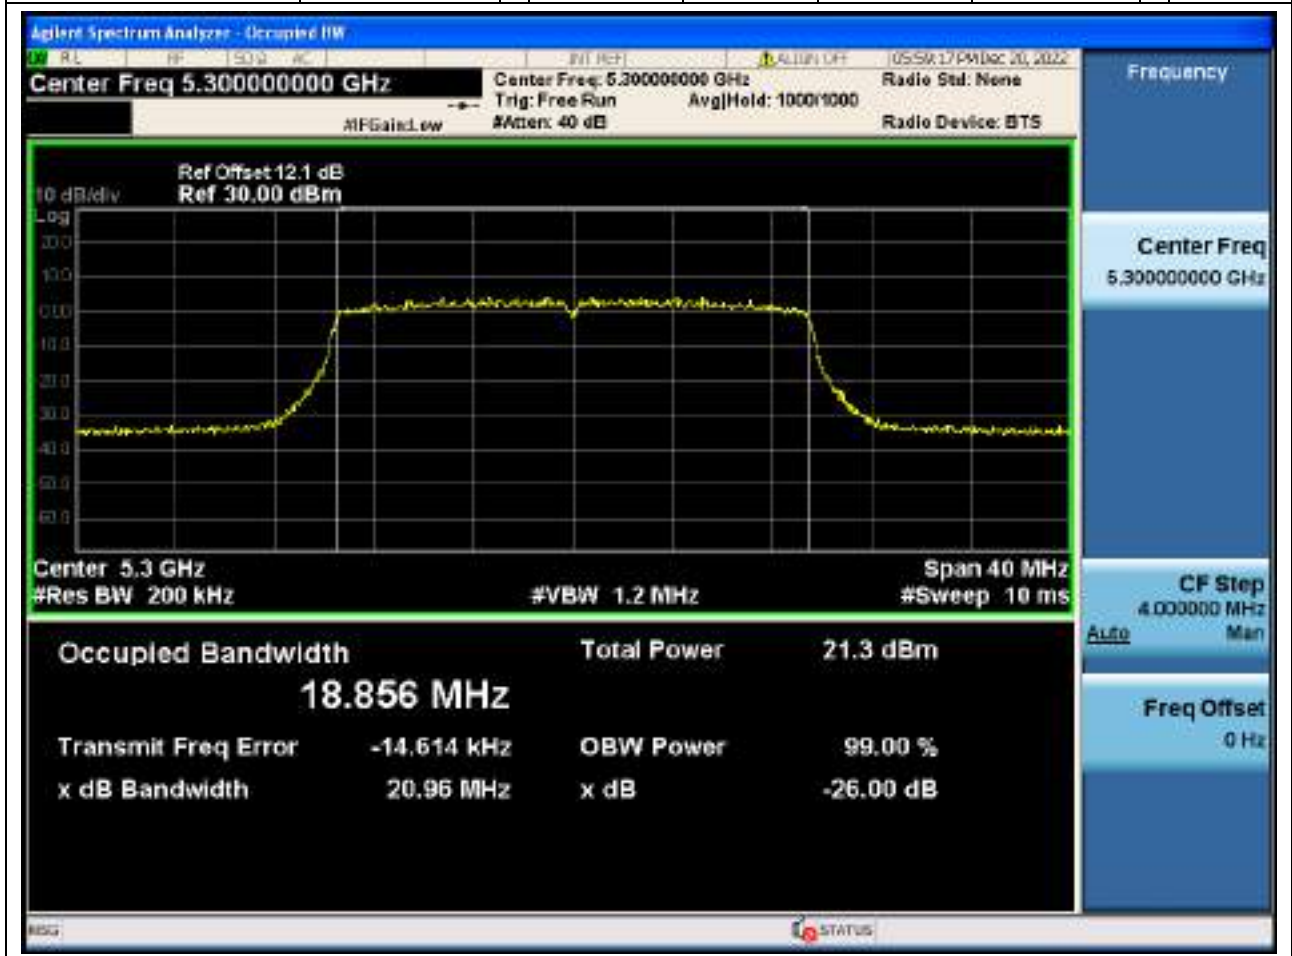

38. 802.11ax_20M_U-NII-2A_M

38.1. A.2.2-99% Bandwidth(NTNV)

Center Frequency (MHz)	OBW Power (%)	RBW (MHz)	Detector	Limit (MHz)	OBW (MHz)	Verdict
5300	99	0.2	Peak	0	18.856353	Unknow