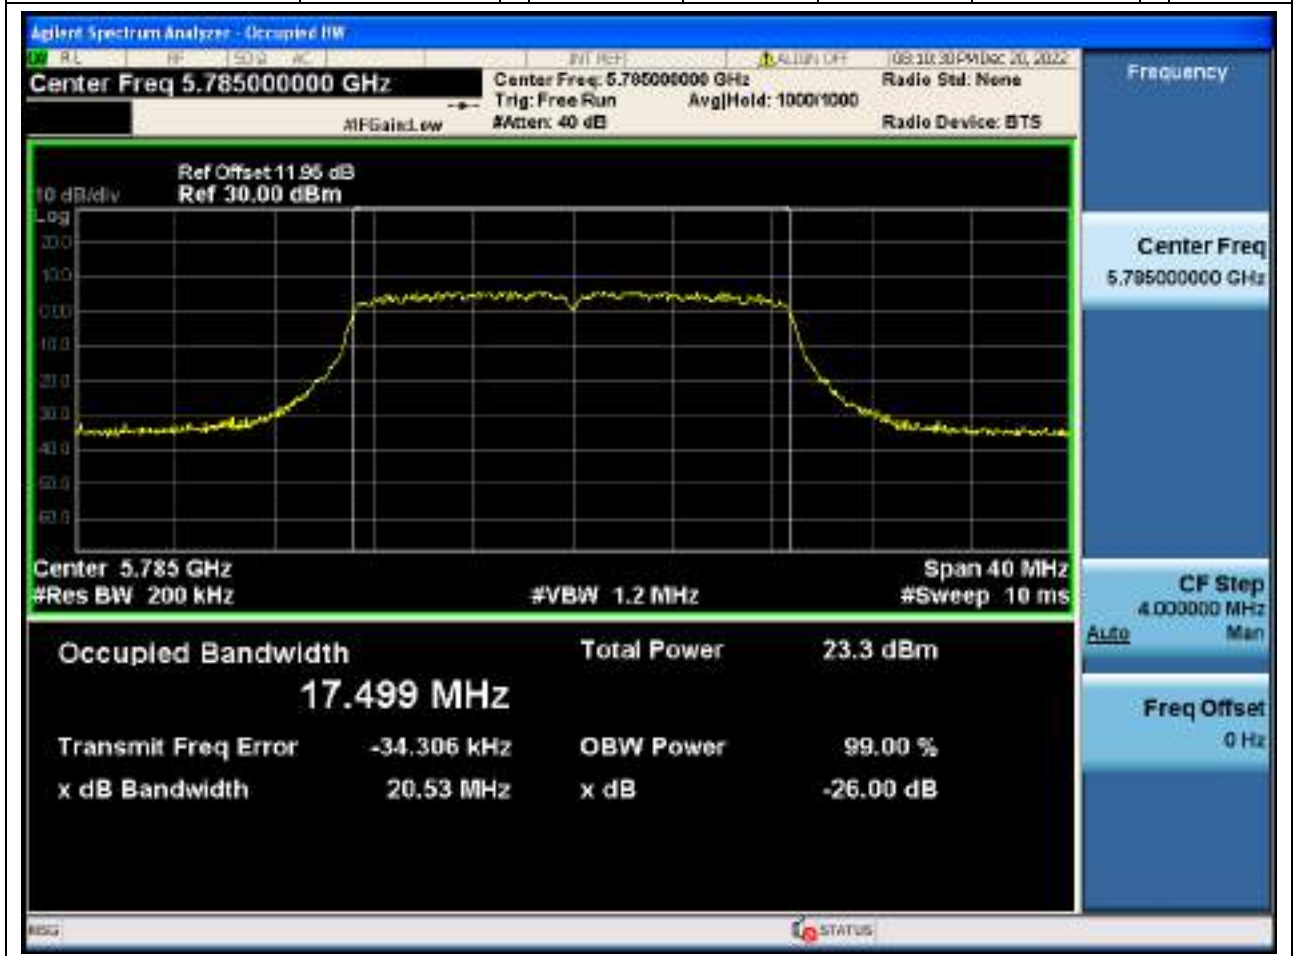

74. 802.11n_20M_U-NII-3_M

74.1. A.2.2-99% Bandwidth(NTNV)

Center Frequency (MHz)	OBW Power (%)	RBW (MHz)	Detector	Limit (MHz)	OBW (MHz)	Verdict
5785	99	0.2	Peak	0	17.499404	Unknow