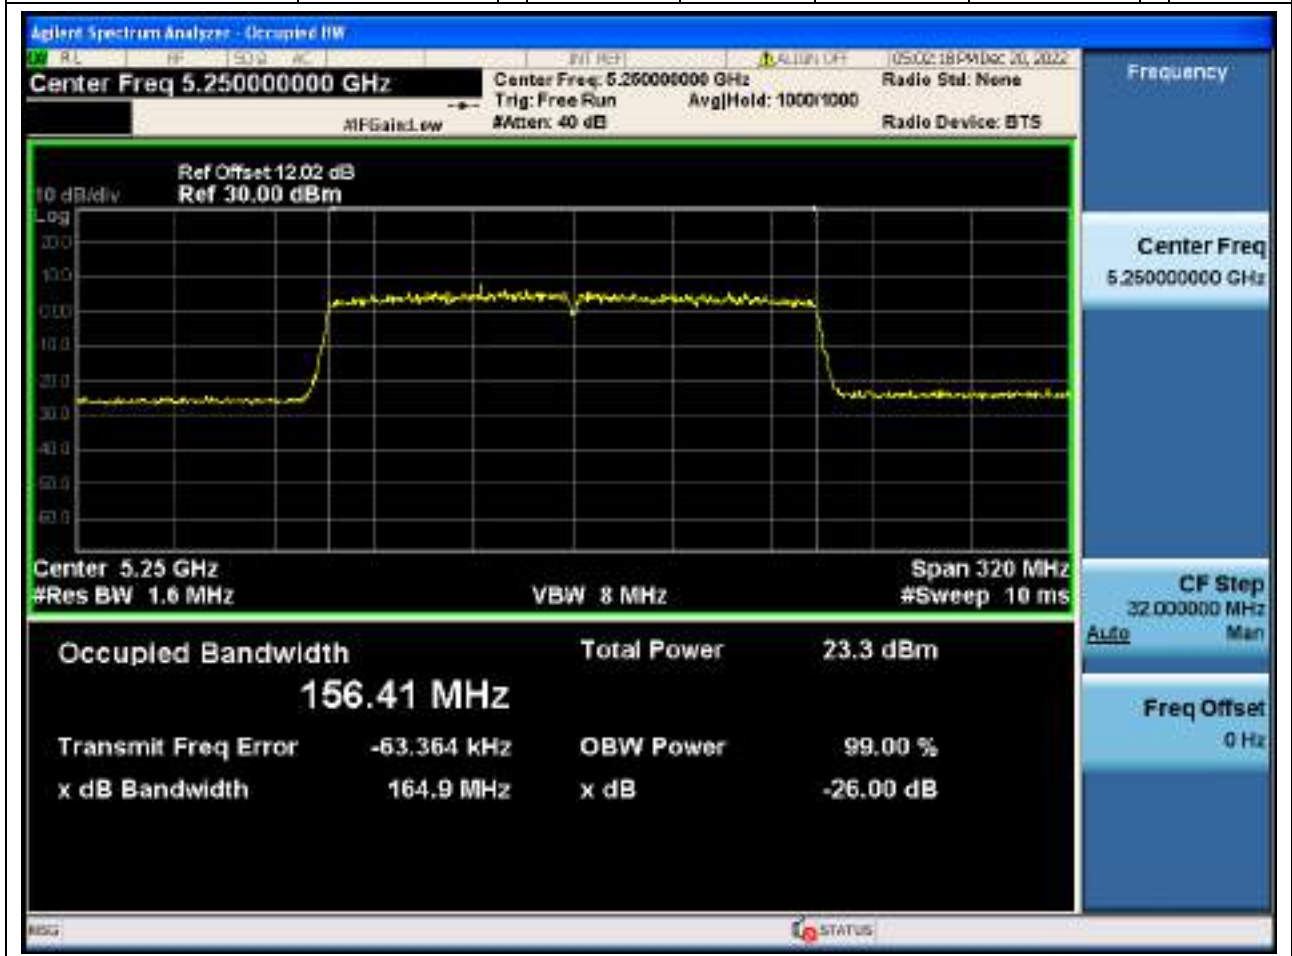

22. 802.11ax_160M_U-NII-2A_M

22.1. A.2.2-99% Bandwidth(NTNV)

Center Frequency (MHz)	OBW Power (%)	RBW (MHz)	Detector	Limit (MHz)	OBW (MHz)	Verdict
5250	99	1.6	Peak	0	156.409266	Unknow