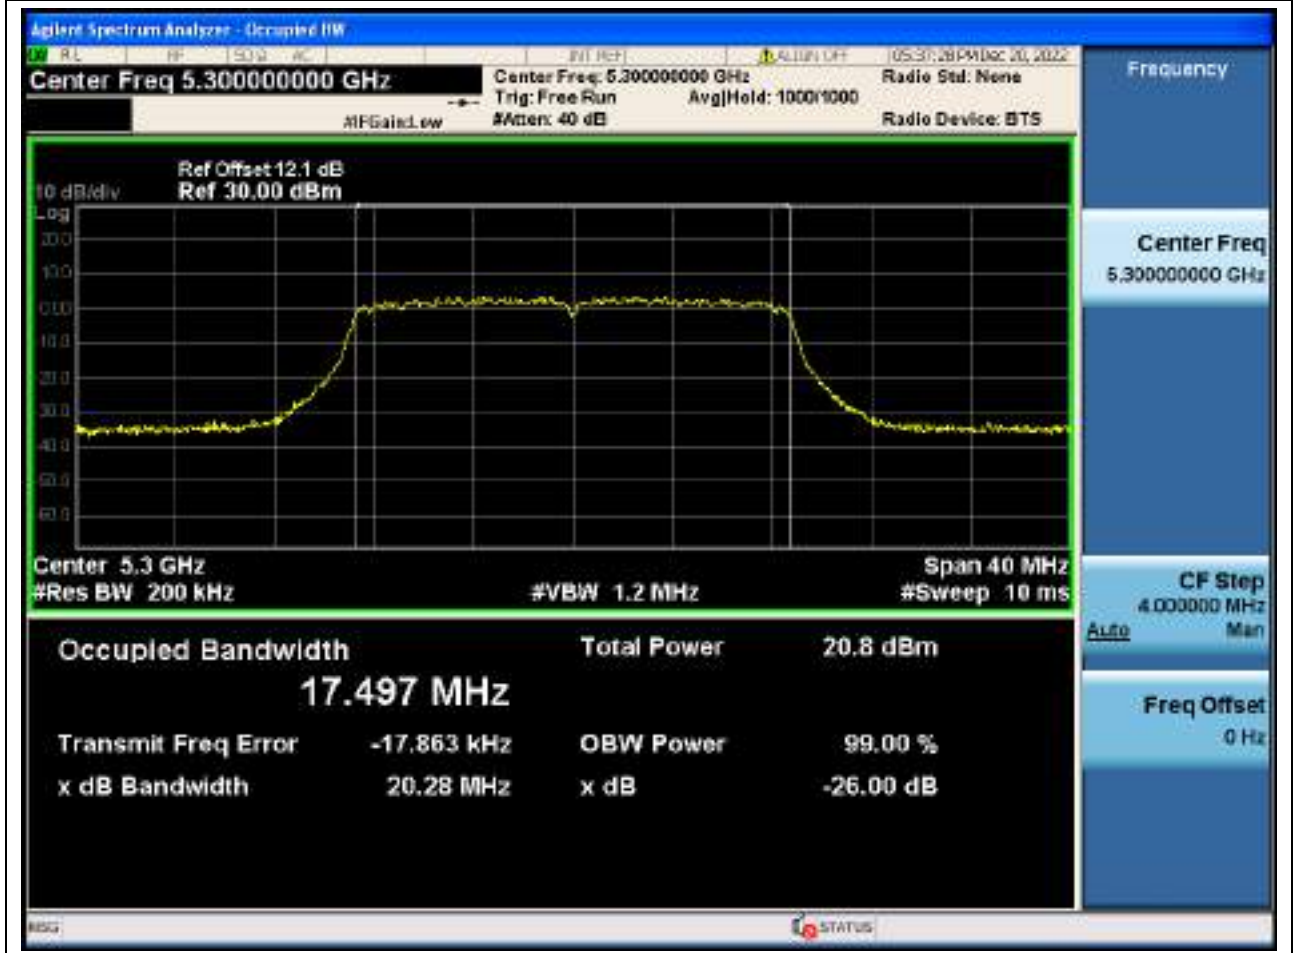

32. 802.11ac_20M_U-NII-2A_M

32.1. A.2.2-99% Bandwidth(NTNV)

Center Frequency (MHz)	OBW Power (%)	RBW (MHz)	Detector	Limit (MHz)	OBW (MHz)	Verdict
5300	99	0.2	Peak	0	17.497368	Unknow