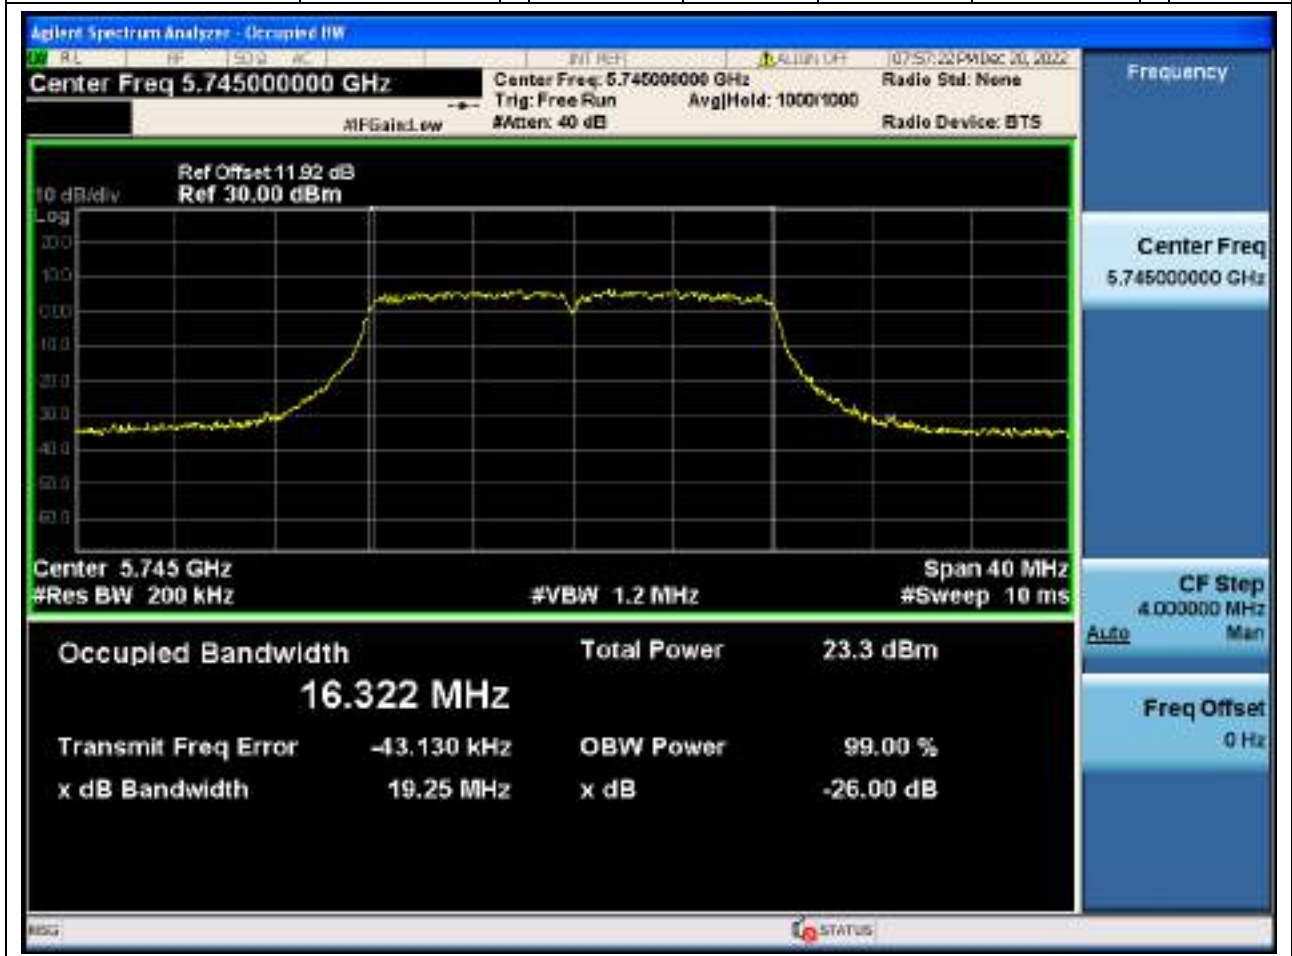

70. 802.11a_20M_U-NII-3_L

70.2. A.2.2-99% Bandwidth(NTNV)

Center Frequency (MHz)	OBW Power (%)	RBW (MHz)	Detector	Limit (MHz)	OBW (MHz)	Verdict
5745	99	0.2	Peak	0	16.321886	Unknow