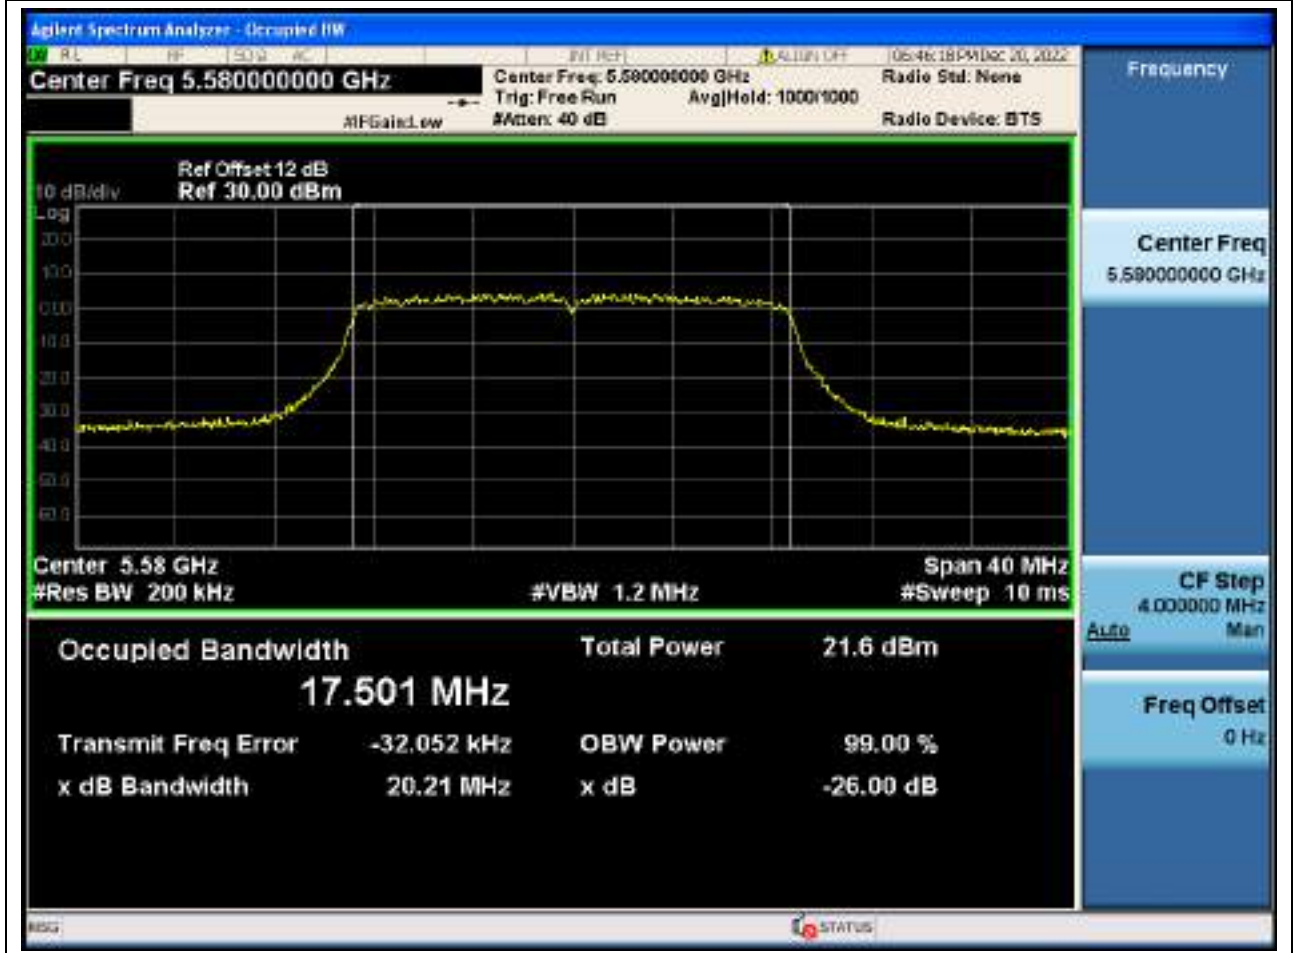

53. 802.11ac_20M_U-NII-2C_M

53.1. A.2.2-99% Bandwidth(NTNV)

Center Frequency (MHz)	OBW Power (%)	RBW (MHz)	Detector	Limit (MHz)	OBW (MHz)	Verdict
5580	99	0.2	Peak	0	17.501392	Unknow