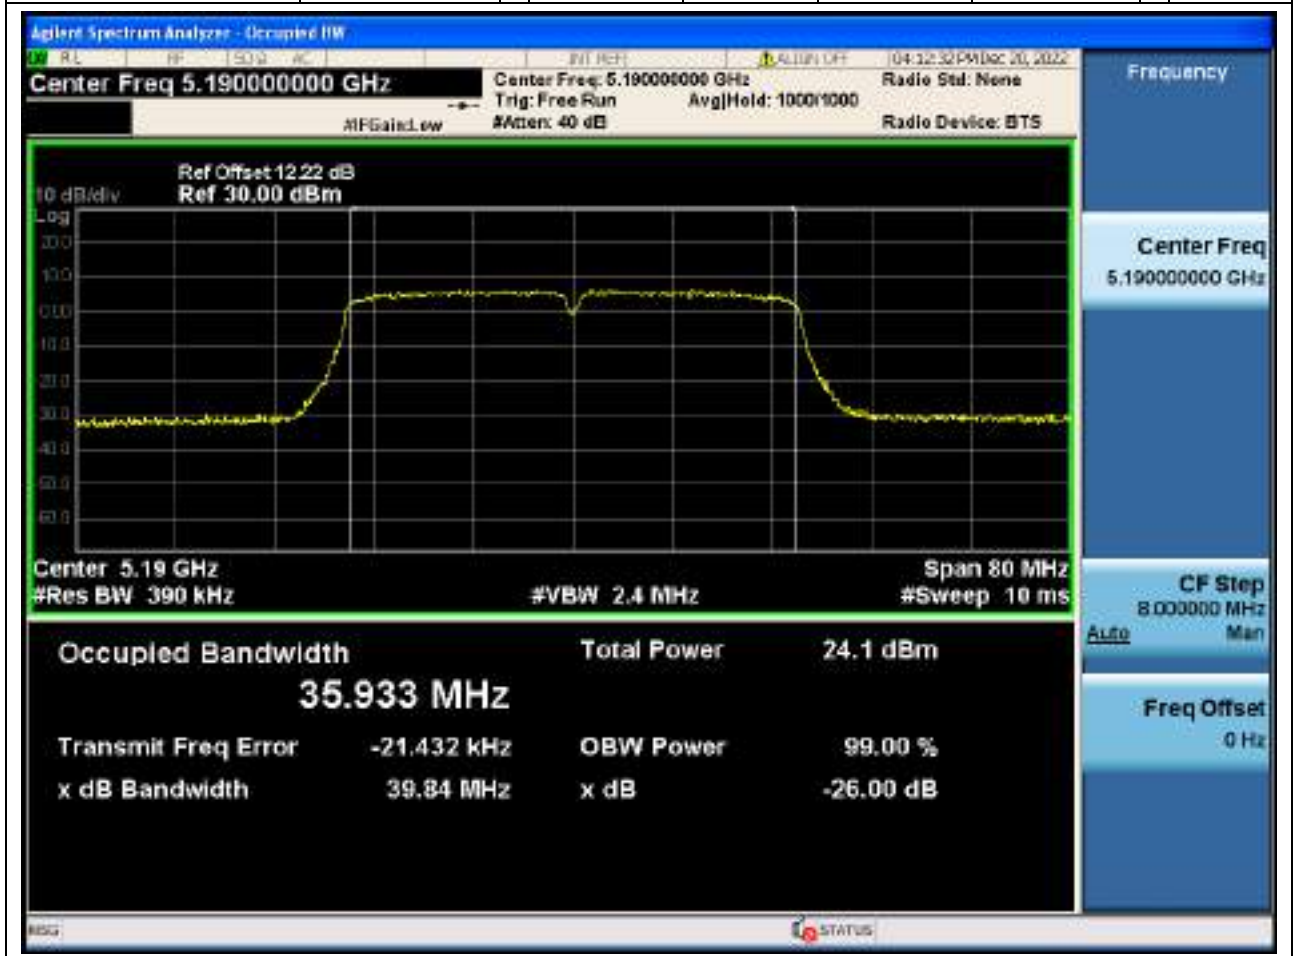

7. 802.11n_40M_U-NII-1_L

7.1. A.2.2-99% Bandwidth(NTNV)

Center Frequency (MHz)	OBW Power (%)	RBW (MHz)	Detector	Limit (MHz)	OBW (MHz)	Verdict
5190	99	0.39	Peak	0	35.932734	Unknow