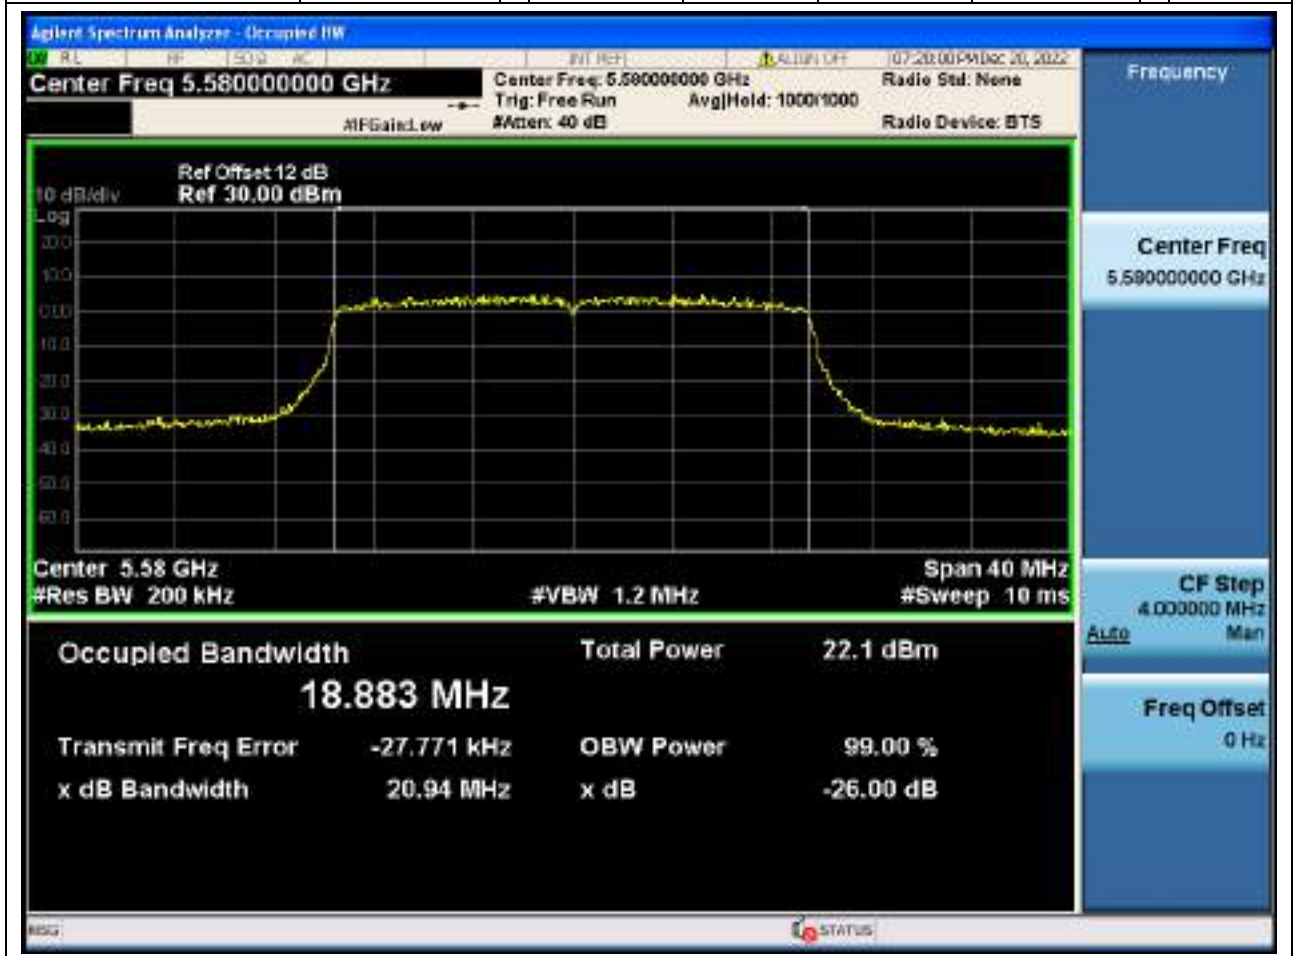

62. 802.11ax_20M_U-NII-2C_M

62.1. A.2.2-99% Bandwidth(NTNV)

Center Frequency (MHz)	OBW Power (%)	RBW (MHz)	Detector	Limit (MHz)	OBW (MHz)	Verdict
5580	99	0.2	Peak	0	18.882527	Unknow