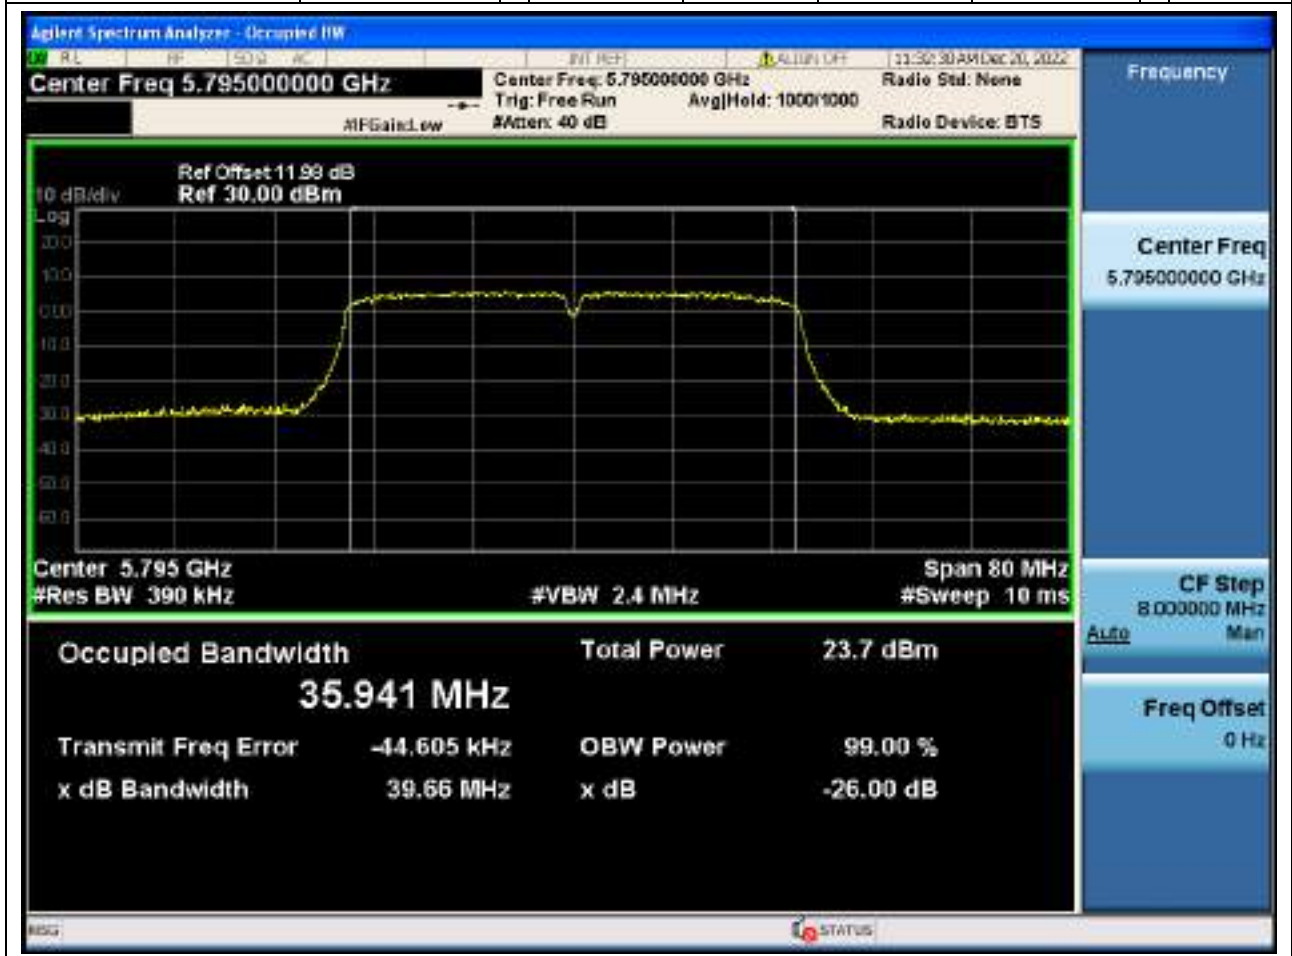

77. 802.11n_40M_U-NII-3_H

77.1. A.2.2-99% Bandwidth(NTNV)

Center Frequency (MHz)	OBW Power (%)	RBW (MHz)	Detector	Limit (MHz)	OBW (MHz)	Verdict
5795	99	0.39	Peak	0	35.940889	Unknow