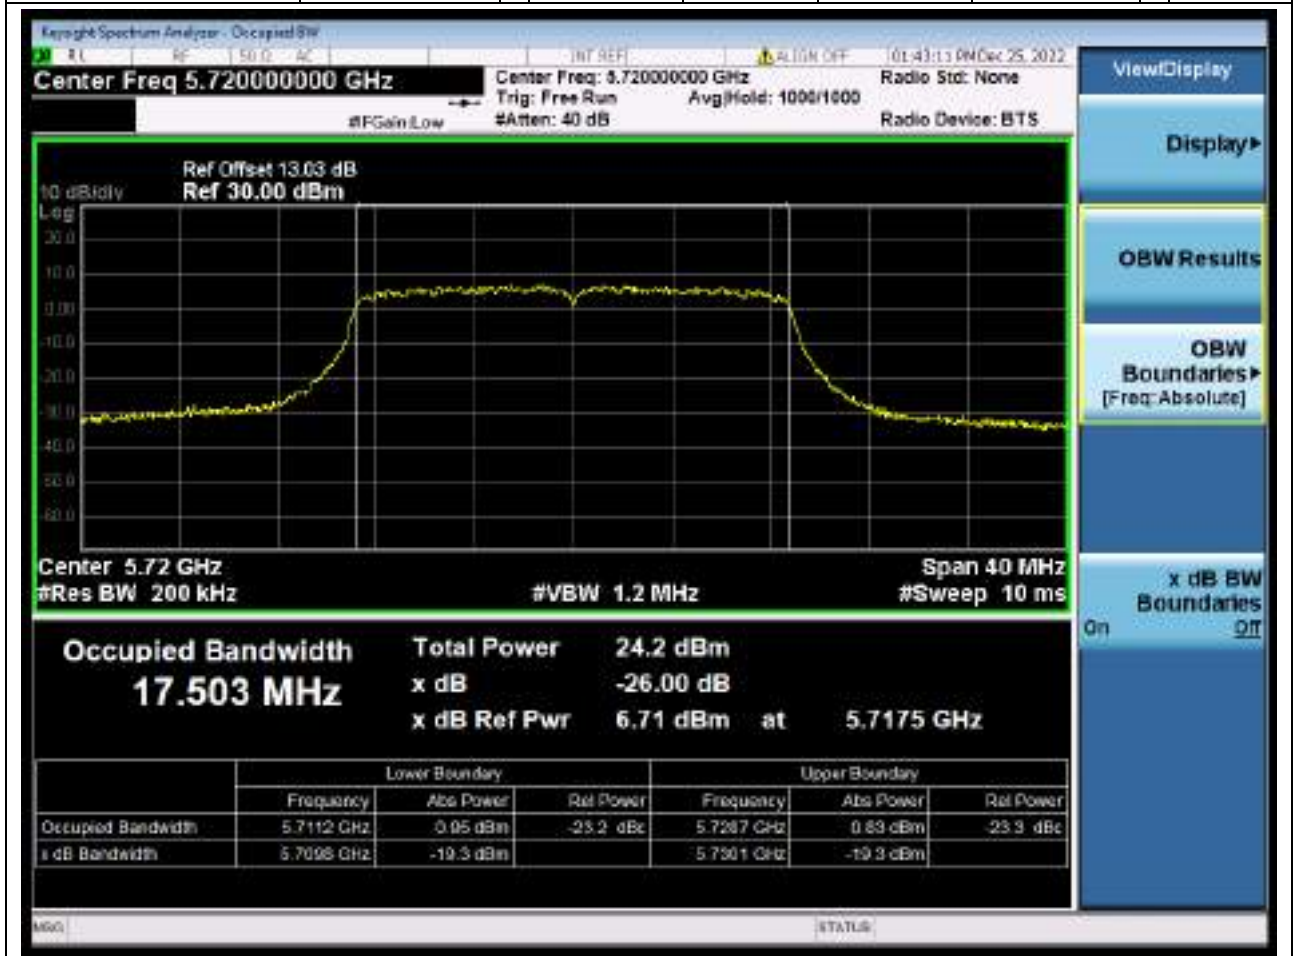

2. 802.11n_20M_U-NII-2C_CH144

2.1. A.2.2-99% Bandwidth(NTNV)

Center Frequency (MHz)	OBW Power (%)	RBW (MHz)	Detector	Limit (MHz)	OBW (MHz)	Verdict
5720	99	0.2	Peak	0	17.502683	Unknow