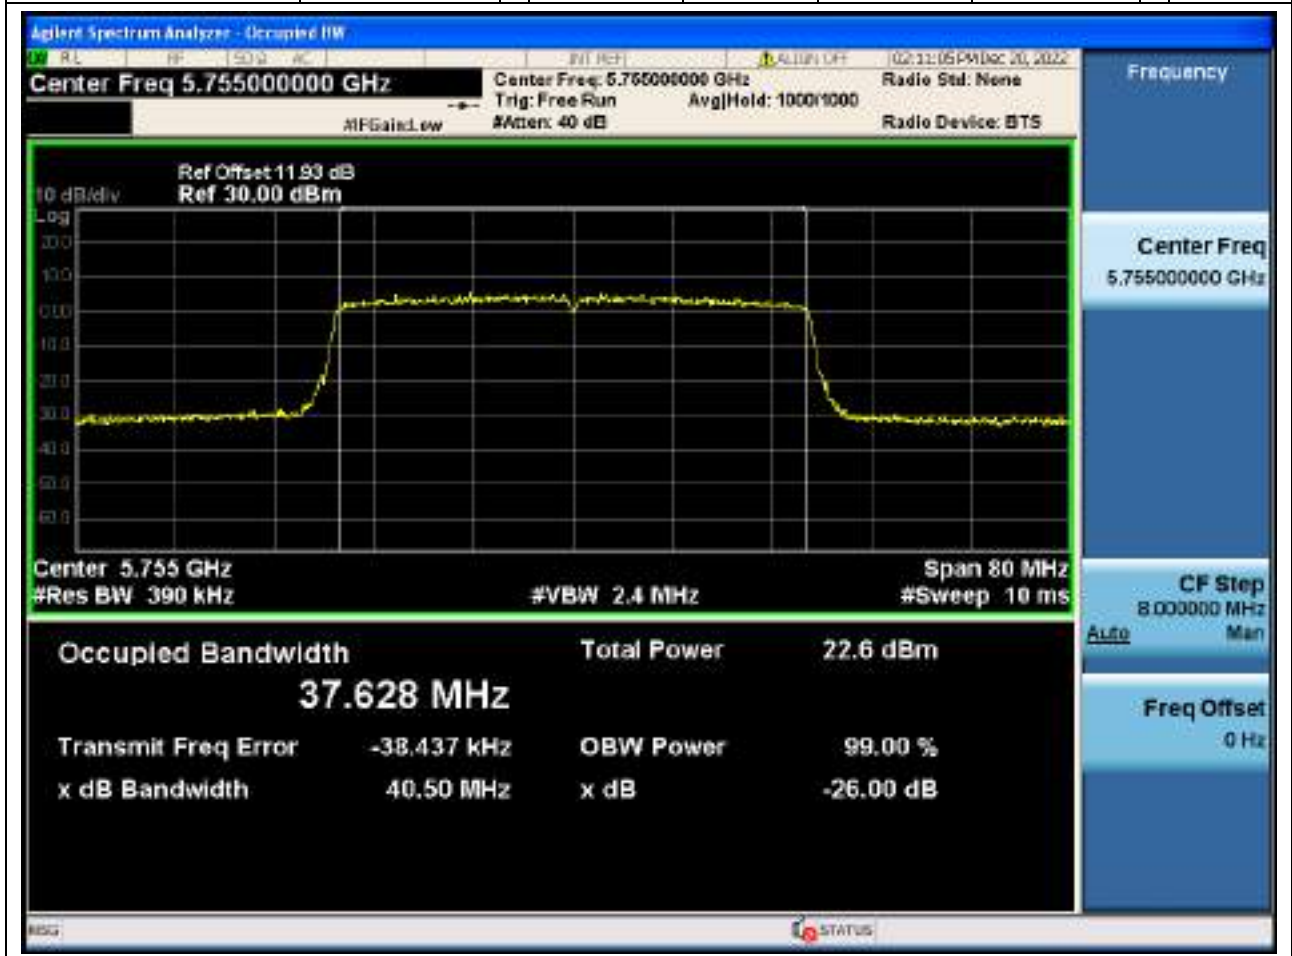

87. 802.11ax_40M_U-NII-3_L

87.1. A.2.2-99% Bandwidth(NTNV)

Center Frequency (MHz)	OBW Power (%)	RBW (MHz)	Detector	Limit (MHz)	OBW (MHz)	Verdict
5755	99	0.39	Peak	0	37.627815	Unknow