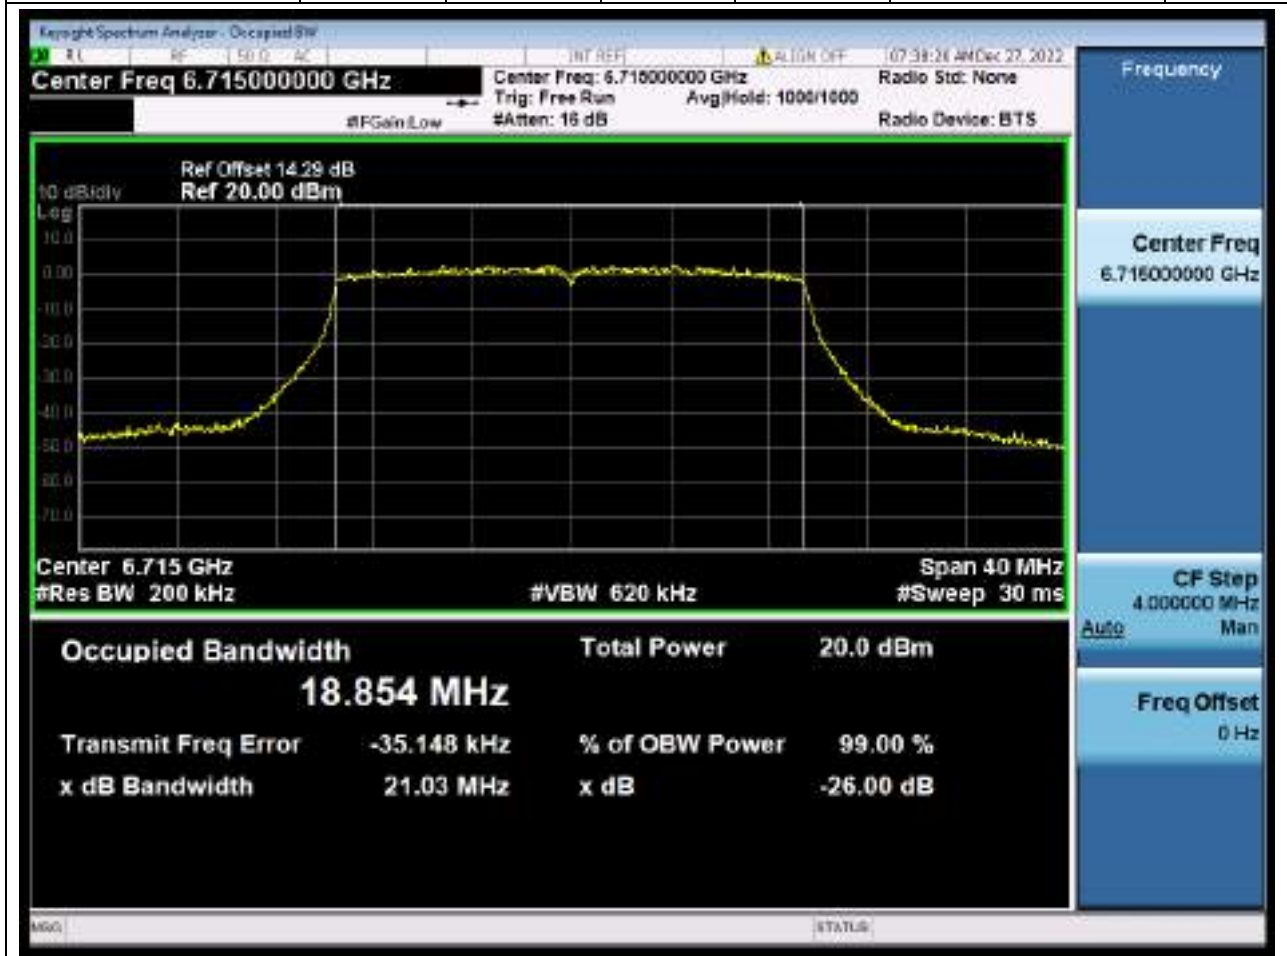

23. 802.11ax_20M_U-NII-7_CH153

23.1. A.2-26dB Bandwidth(NTNV)

Center Frequency (MHz)	XdB Down	RBW (MHz)	Detector	Limit (MHz)	XdB BandWidth (MHz)	Verdict
6715	26	0.2	Peak	0	21.03416	Unknow