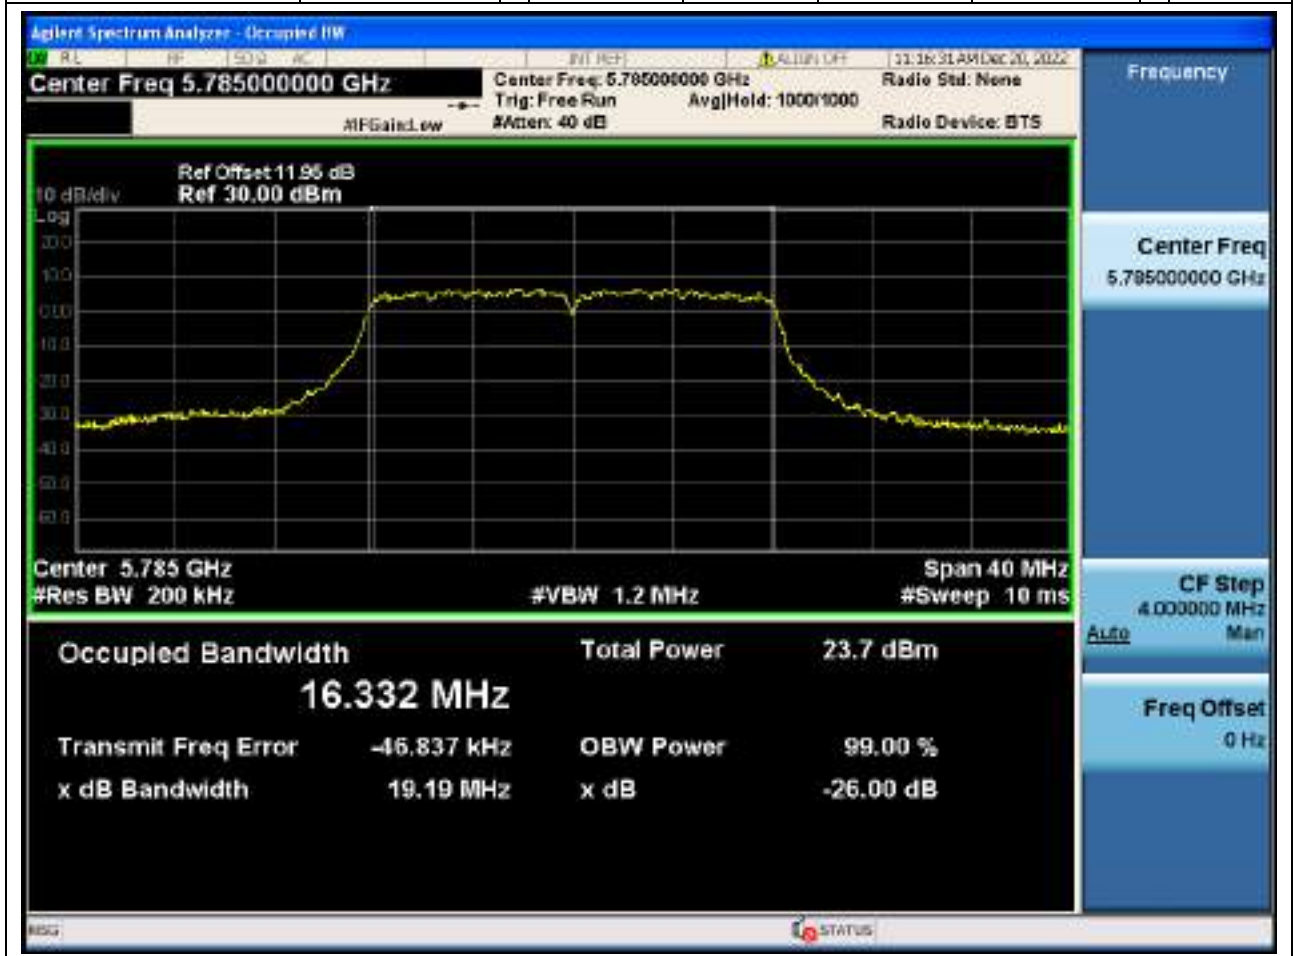

71. 802.11a_20M_U-NII-3_M

71.1. A.2.2-99% Bandwidth(NTNV)

Center Frequency (MHz)	OBW Power (%)	RBW (MHz)	Detector	Limit (MHz)	OBW (MHz)	Verdict
5785	99	0.2	Peak	0	16.332128	Unknow