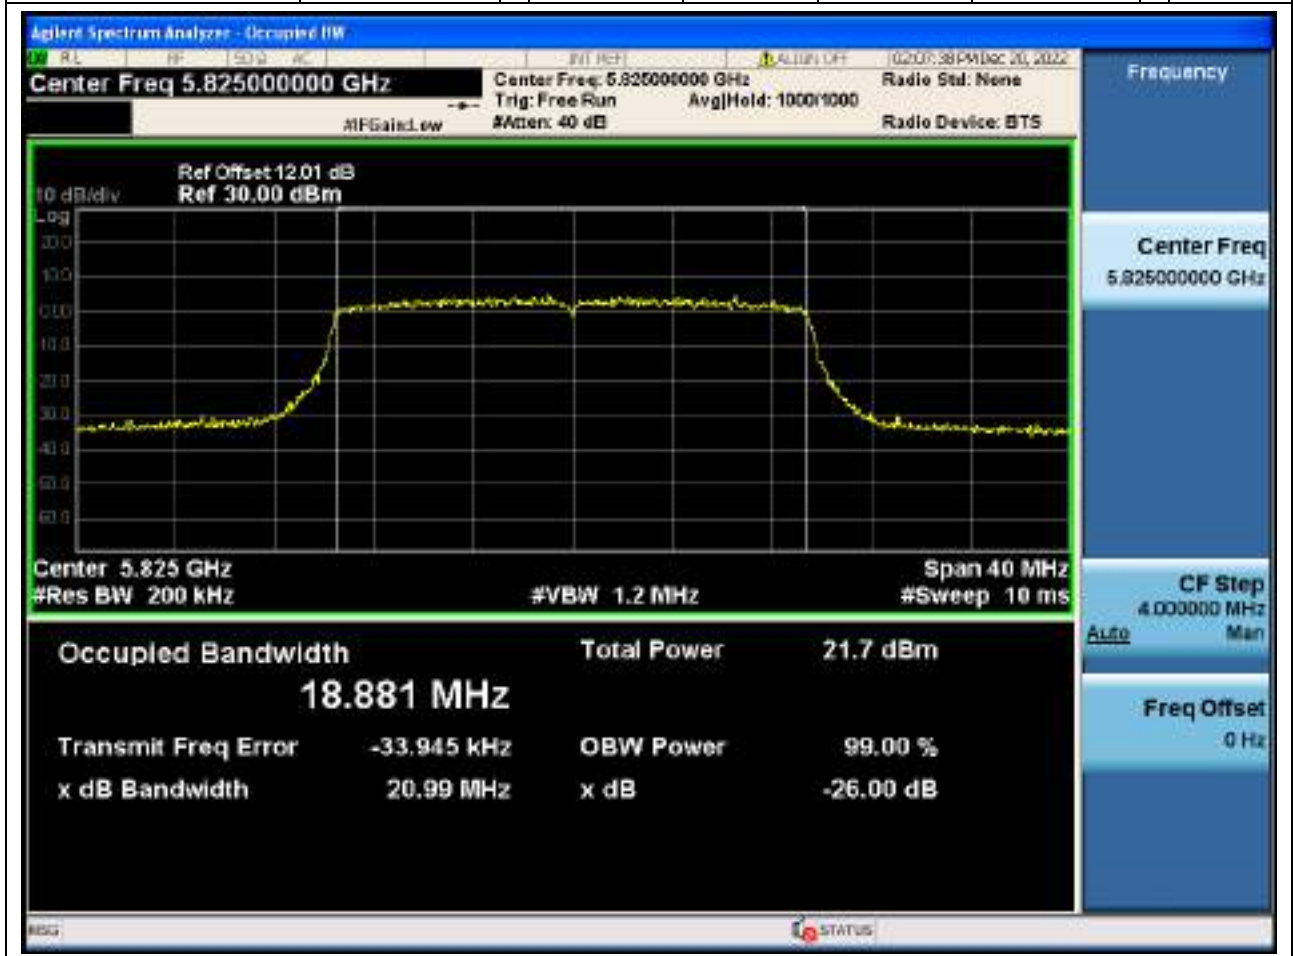

86. 802.11ax_20M_U-NII-3_H

86.1. A.2.2-99% Bandwidth(NTNV)

Center Frequency (MHz)	OBW Power (%)	RBW (MHz)	Detector	Limit (MHz)	OBW (MHz)	Verdict
5825	99	0.2	Peak	0	18.880828	Unknow