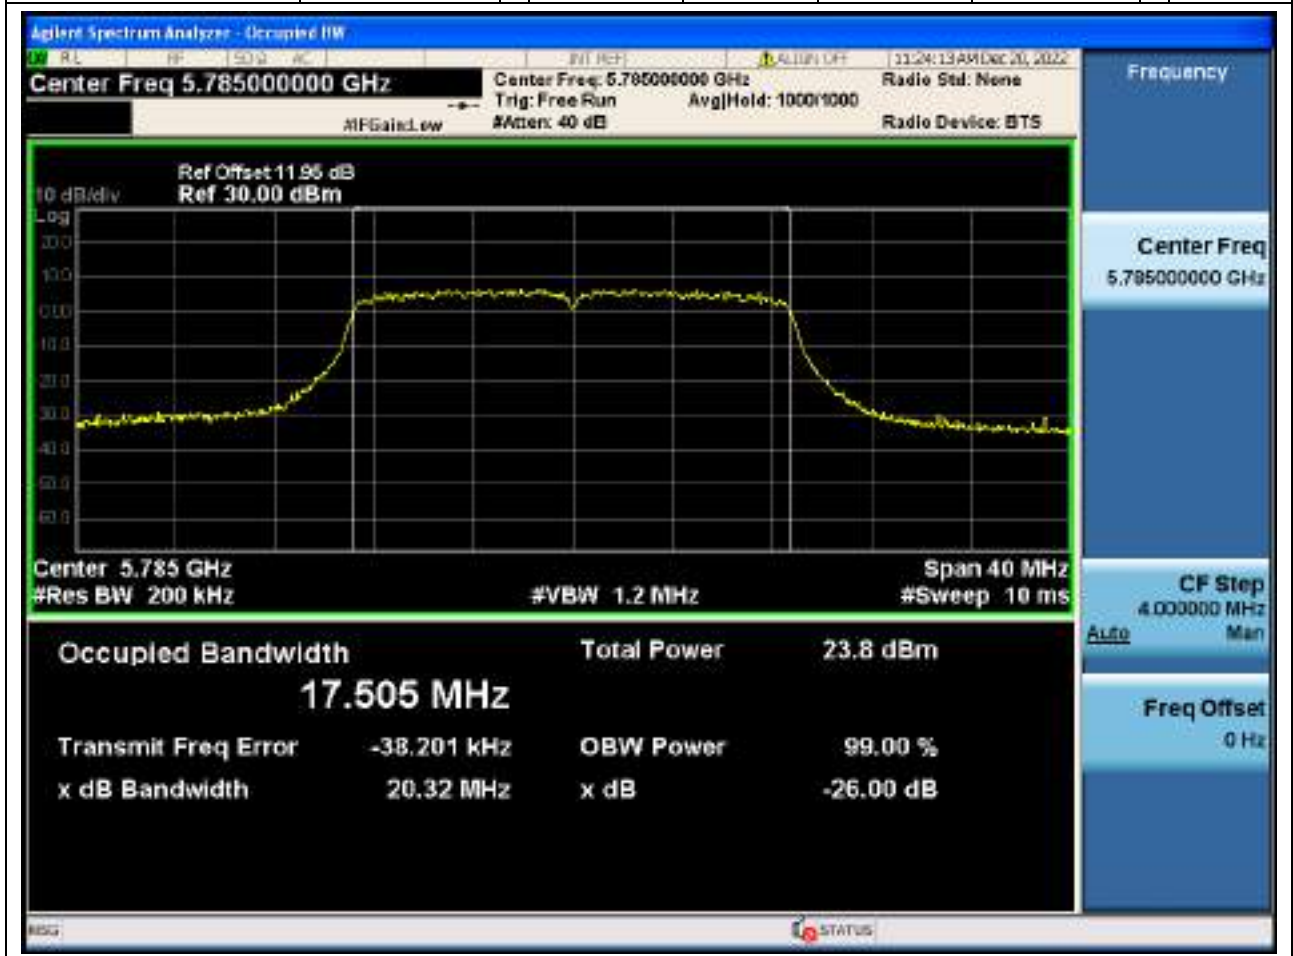

74. 802.11n_20M_U-NII-3_M

74.1. A.2.2-99% Bandwidth(NTNV)

Center Frequency (MHz)	OBW Power (%)	RBW (MHz)	Detector	Limit (MHz)	OBW (MHz)	Verdict
5785	99	0.2	Peak	0	17.504892	Unknow