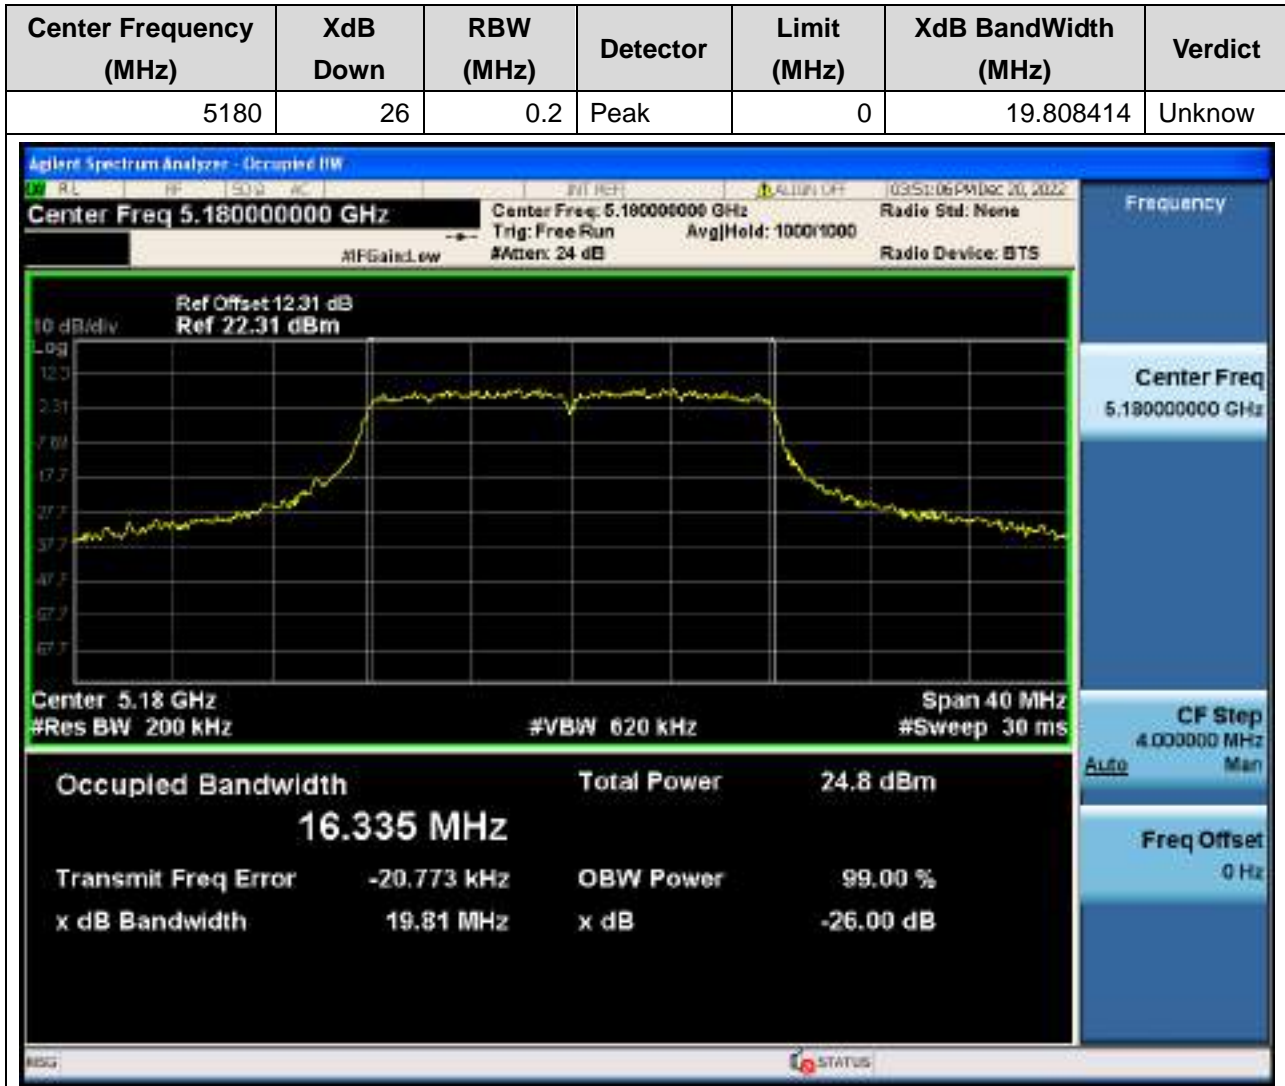

Aux. Antenna

1. 802.11a_20M_U-NII-1_L

1.1. A.2-26dB Bandwidth(NTNV)