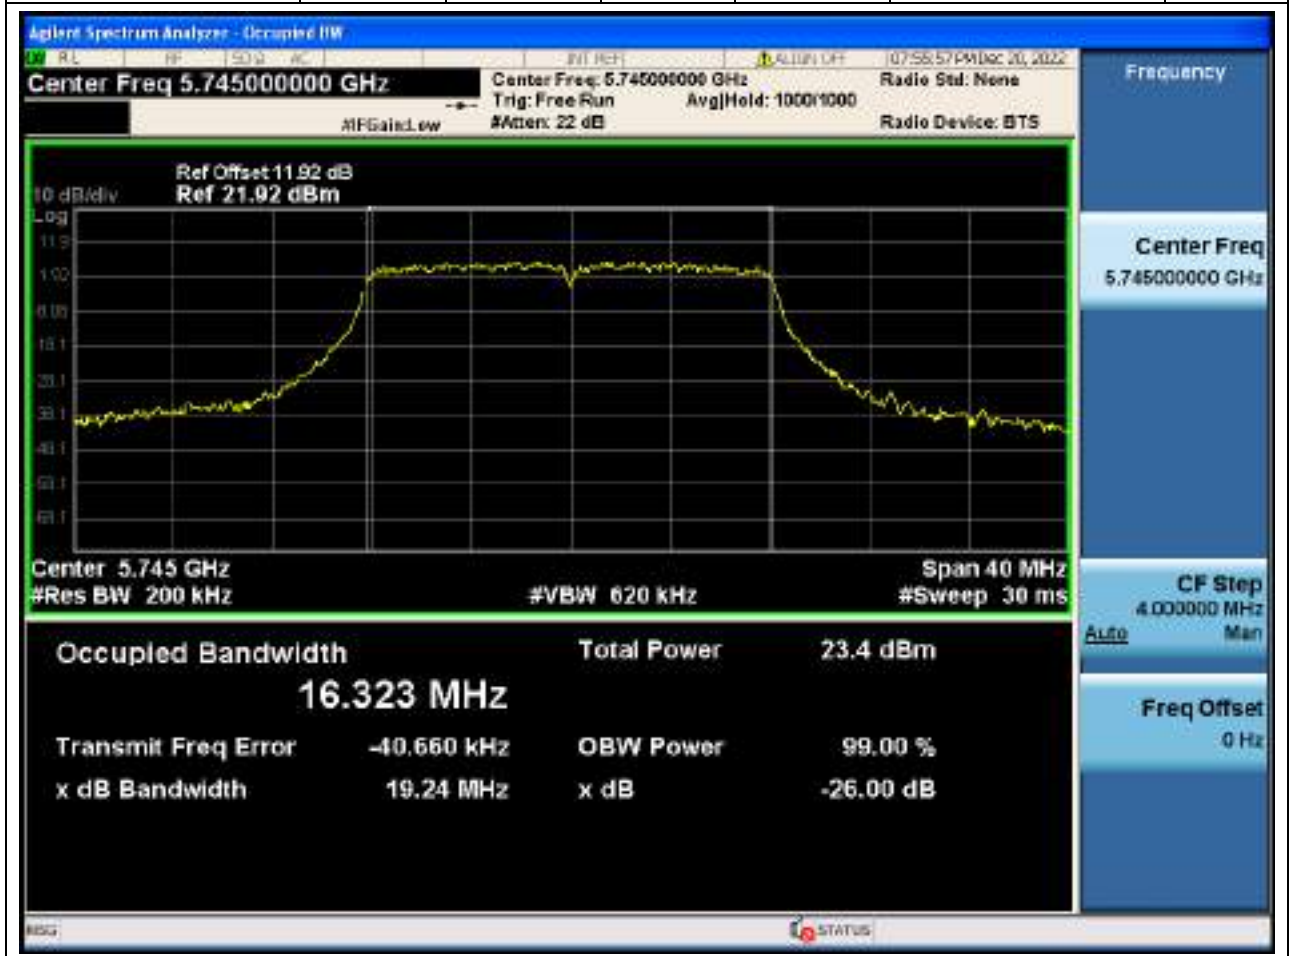

70. 802.11a_20M_U-NII-3_L

70.2. A.2-26dB Bandwidth(NTNV)

Center Frequency (MHz)	XdB Down	RBW (MHz)	Detector	Limit (MHz)	XdB BandWidth (MHz)	Verdict
5745	26	0.2	Peak	0	19.243551	Unknow