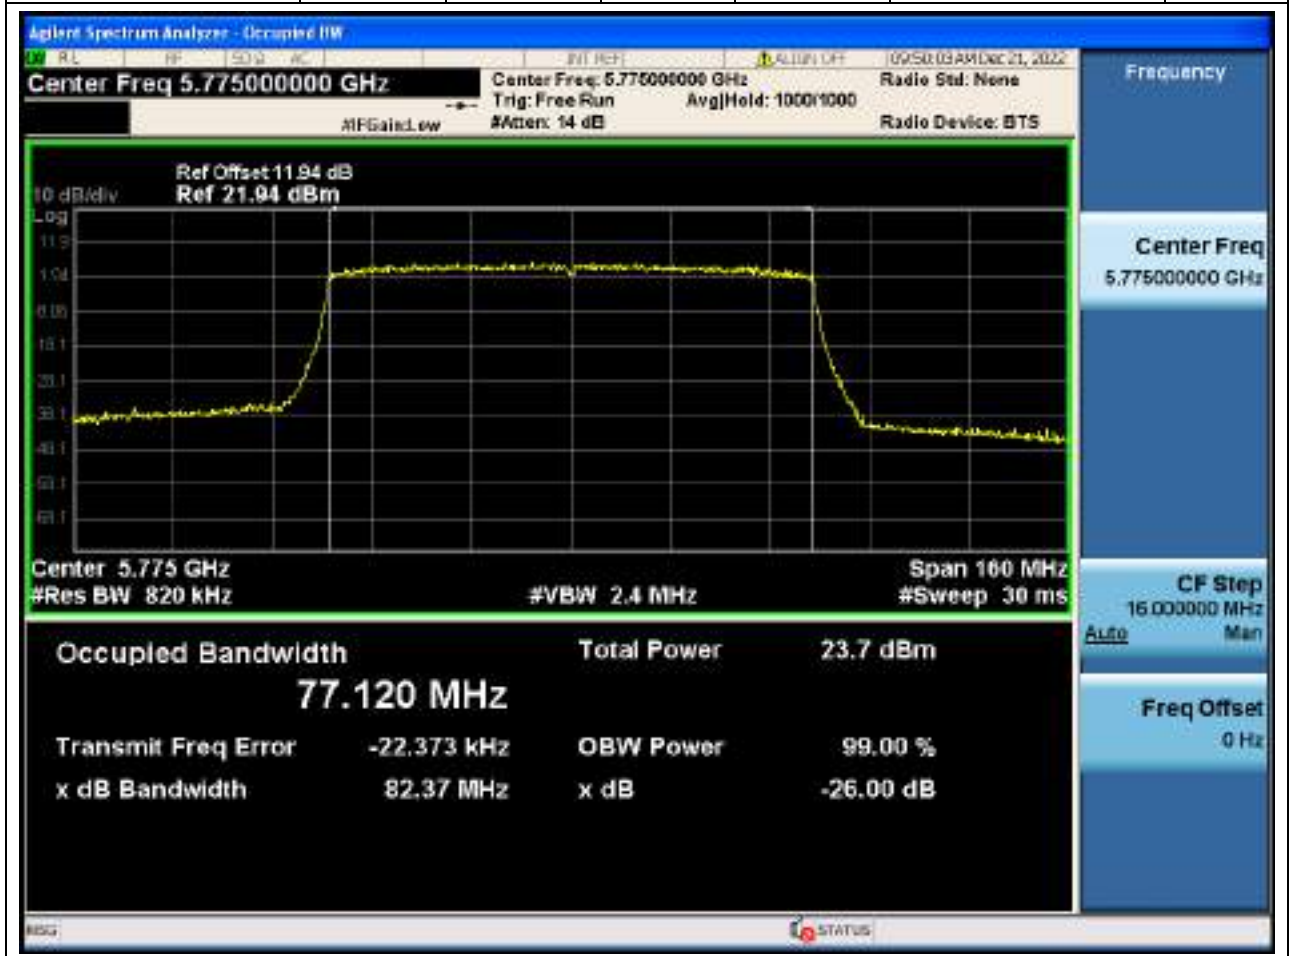

89. 802.11ax_80M_U-NII-3_M

89.2. A.2-26dB Bandwidth(NTNV)

Center Frequency (MHz)	XdB Down	RBW (MHz)	Detector	Limit (MHz)	XdB BandWidth (MHz)	Verdict
5775	26	0.82	Peak	0	82.366389	Unknow