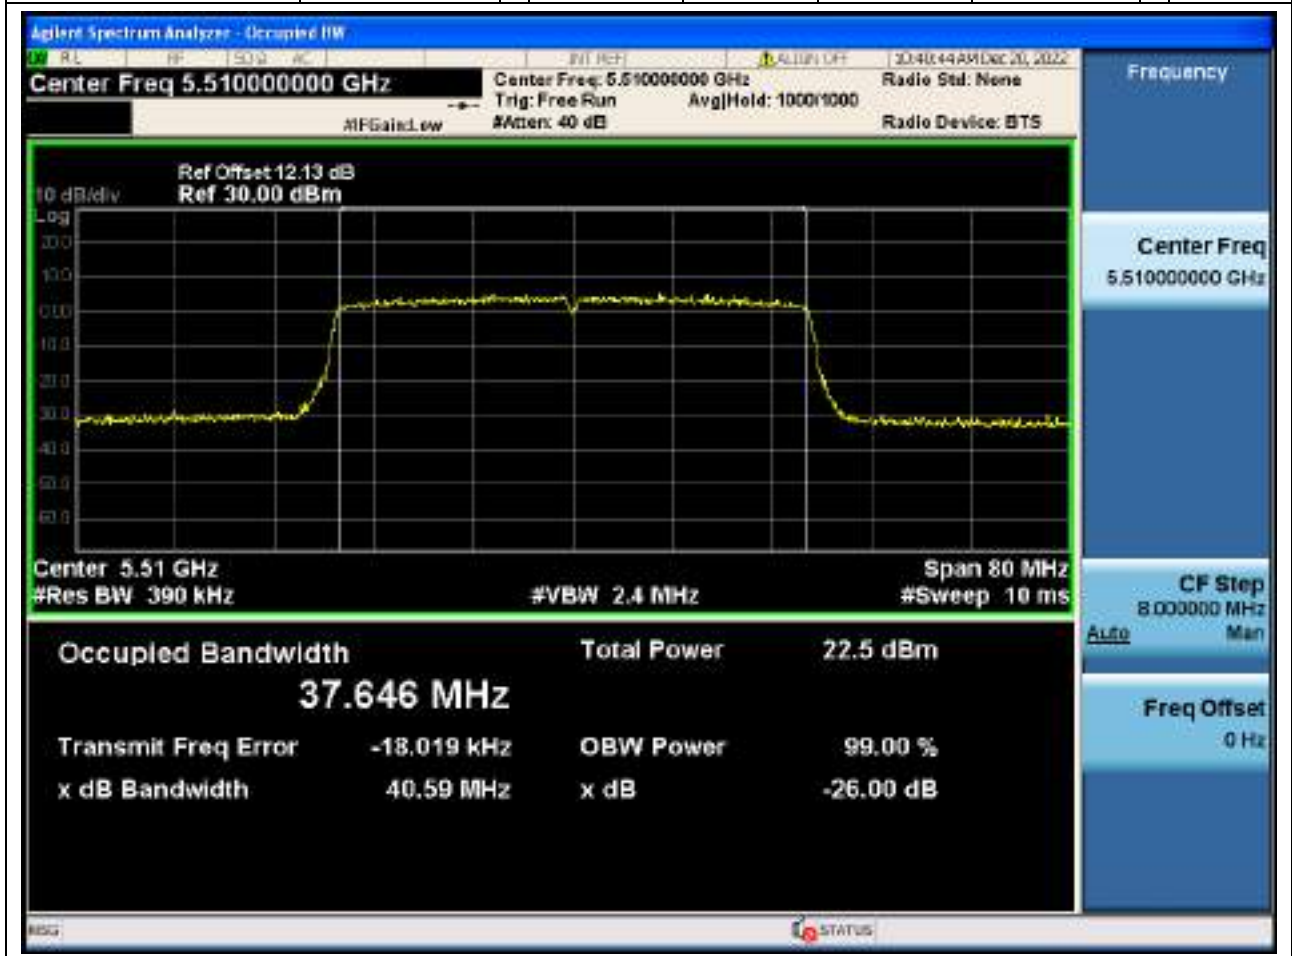

64. 802.11ax_40M_U-NII-2C_L

64.2. A.2.2-99% Bandwidth(NTNV)

Center Frequency (MHz)	OBW Power (%)	RBW (MHz)	Detector	Limit (MHz)	OBW (MHz)	Verdict
5510	99	0.39	Peak	0	37.646138	Unknow