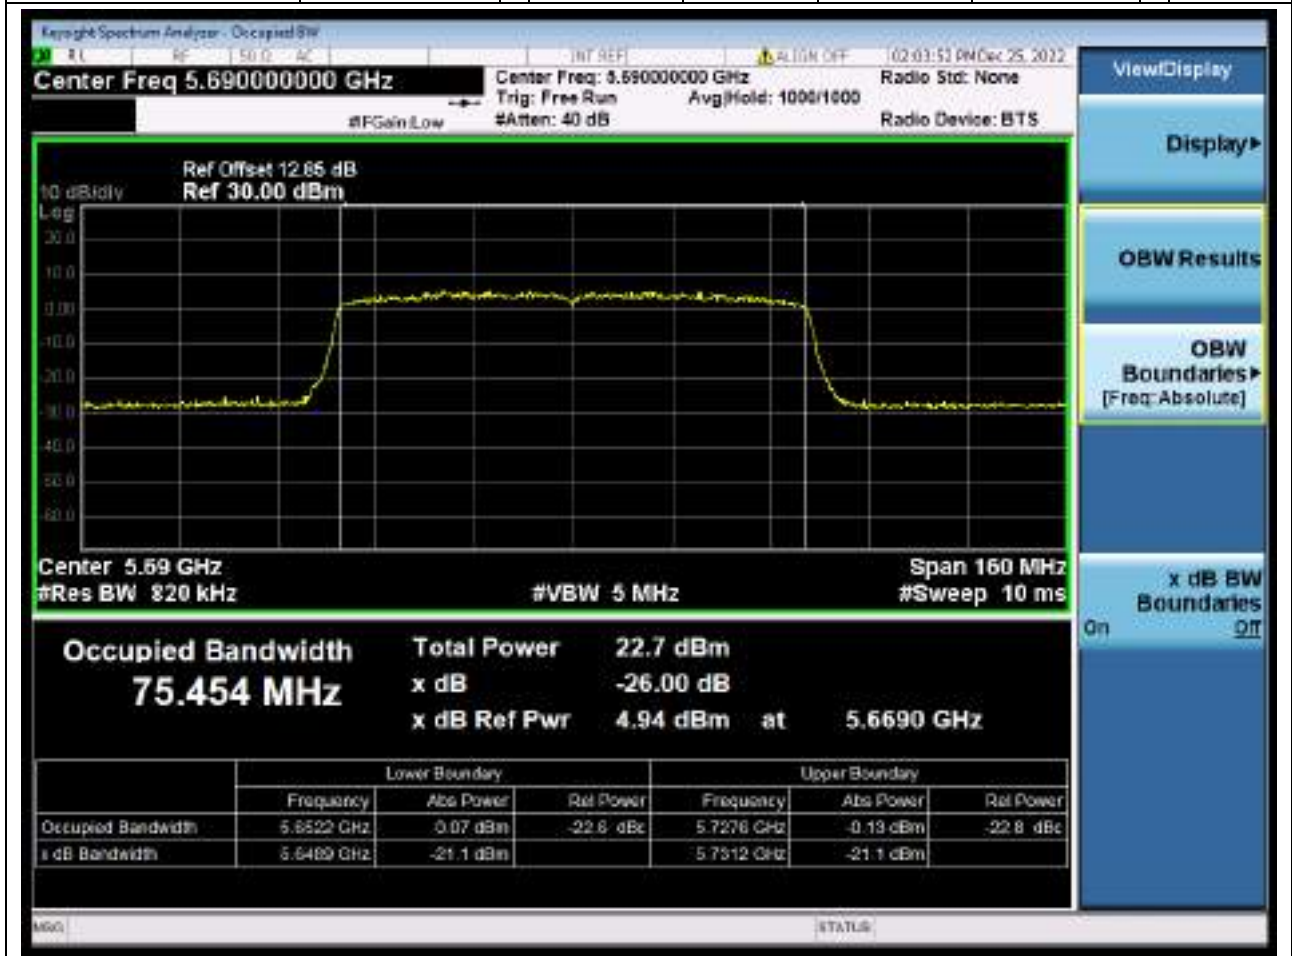

6. 802.11ac_80M_U-NII-2C_CH138

6.1. A.2.2-99% Bandwidth(NTNV)

Center Frequency (MHz)	OBW Power (%)	RBW (MHz)	Detector	Limit (MHz)	OBW (MHz)	Verdict
5690	99	0.82	Peak	0	75.454496	Unknow