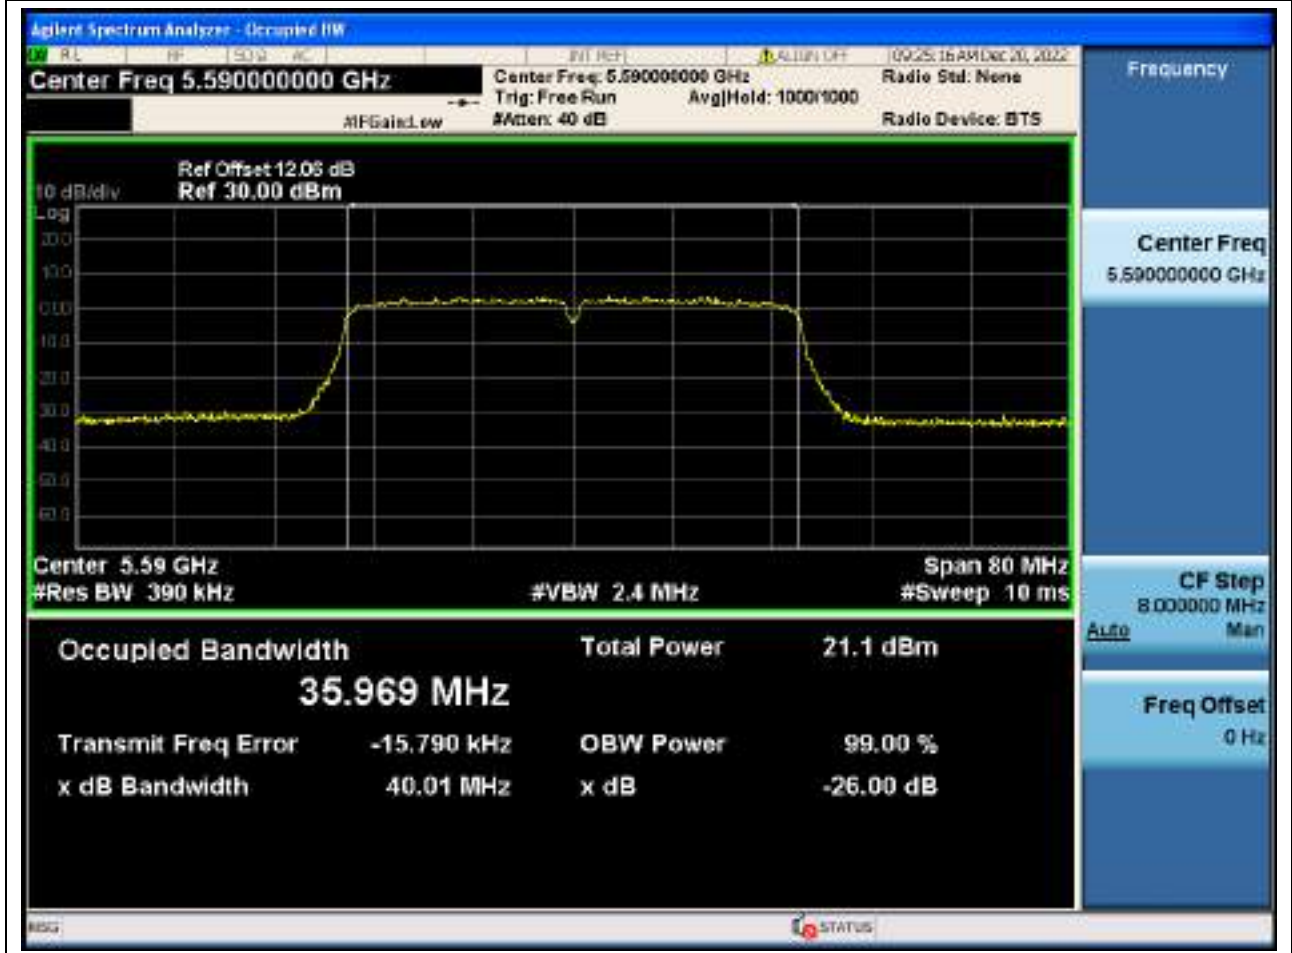

56. 802.11ac_40M_U-NII-2C_M

56.1. A.2.2-99% Bandwidth(NTNV)

Center Frequency (MHz)	OBW Power (%)	RBW (MHz)	Detector	Limit (MHz)	OBW (MHz)	Verdict
5590	99	0.39	Peak	0	35.968677	Unknow