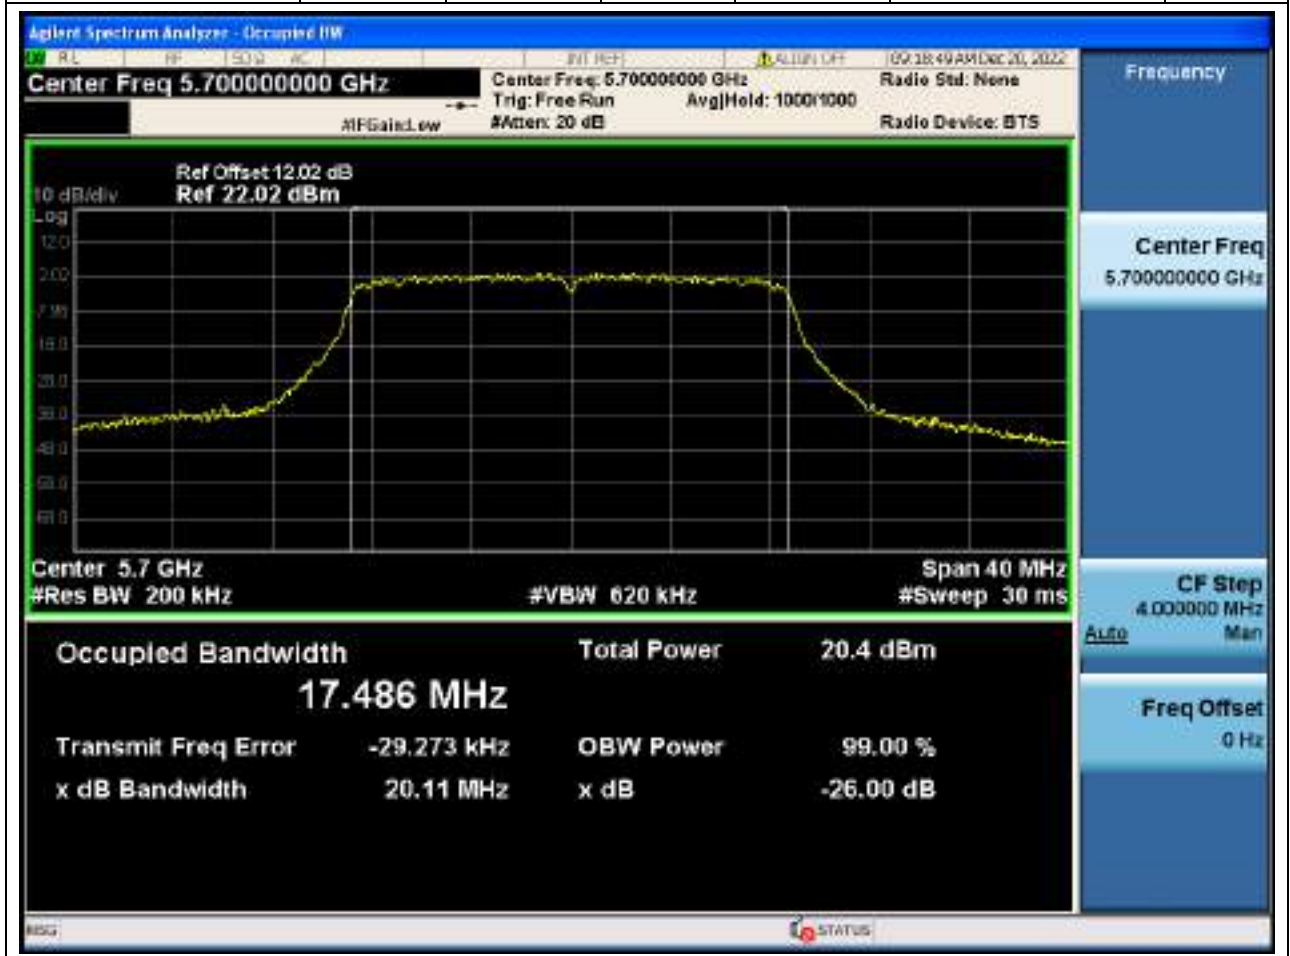

54. 802.11ac_20M_U-NII-2C_H

54.1. A.2-26dB Bandwidth(NTNV)

Center Frequency (MHz)	XdB Down	RBW (MHz)	Detector	Limit (MHz)	XdB BandWidth (MHz)	Verdict
5700	26	0.2	Peak	0	20.108063	Unknow