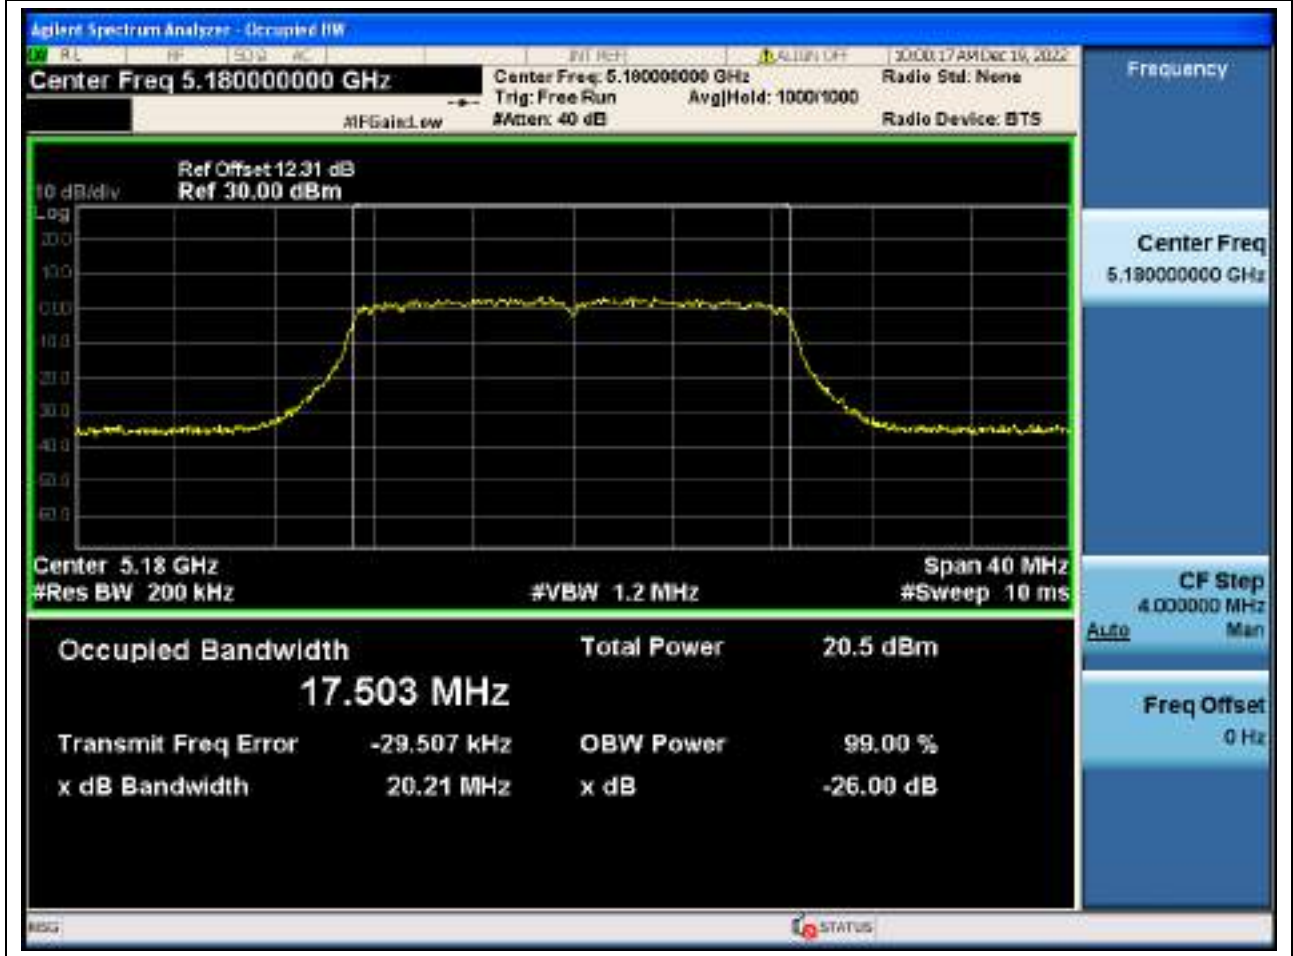

9. 802.11ac_20M_U-NII-1_L

9.1. A.2.2-99% Bandwidth(NTNV)

Center Frequency (MHz)	OBW Power (%)	RBW (MHz)	Detector	Limit (MHz)	OBW (MHz)	Verdict
5180	99	0.2	Peak	0	17.503439	Unknow