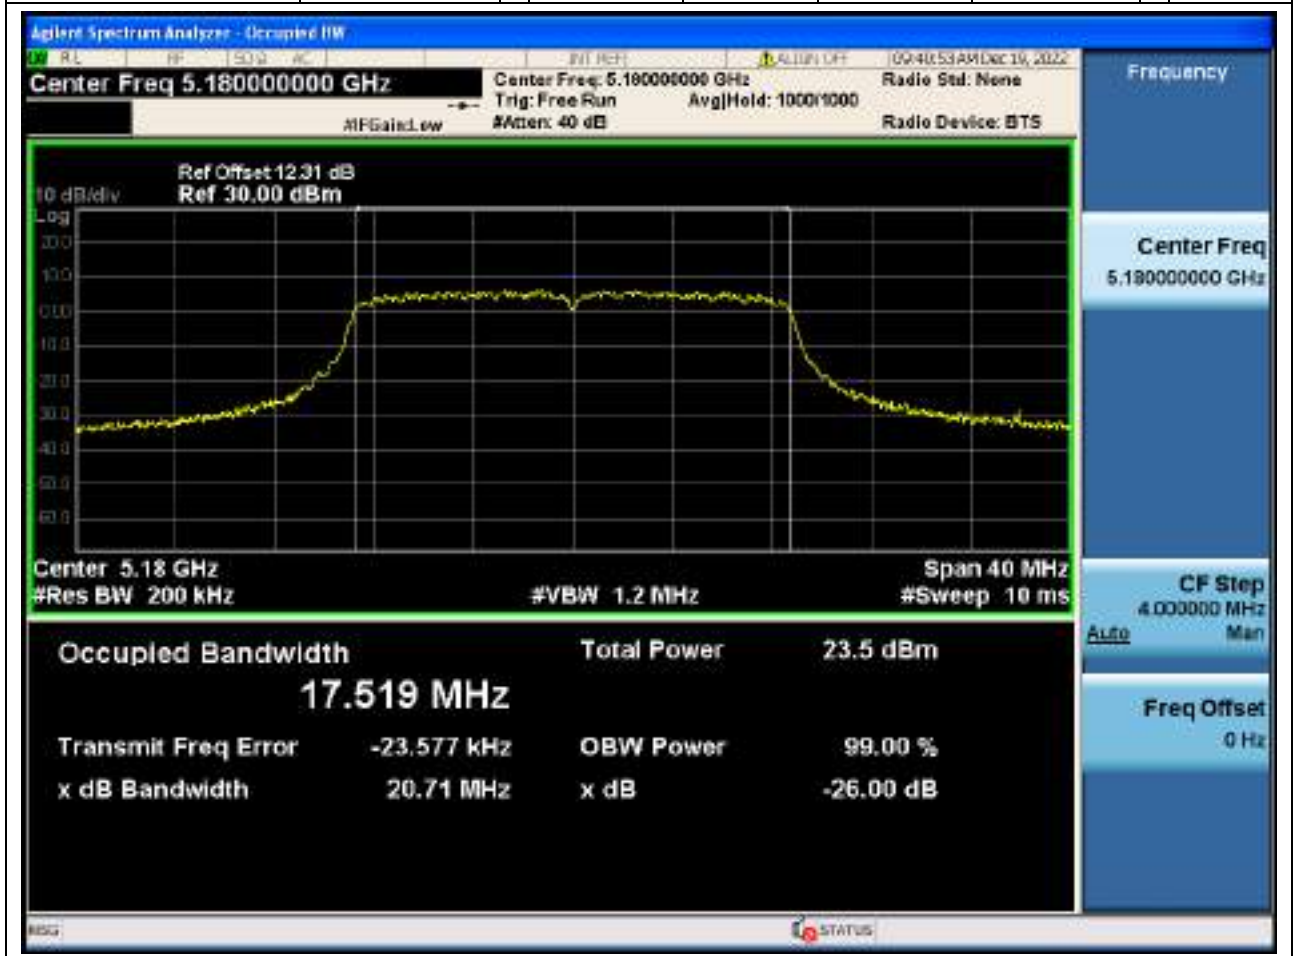

4. 802.11n_20M_U-NII-1_L

4.1. A.2.2-99% Bandwidth(NTNV)

Center Frequency (MHz)	OBW Power (%)	RBW (MHz)	Detector	Limit (MHz)	OBW (MHz)	Verdict
5180	99	0.2	Peak	0	17.518832	Unknow