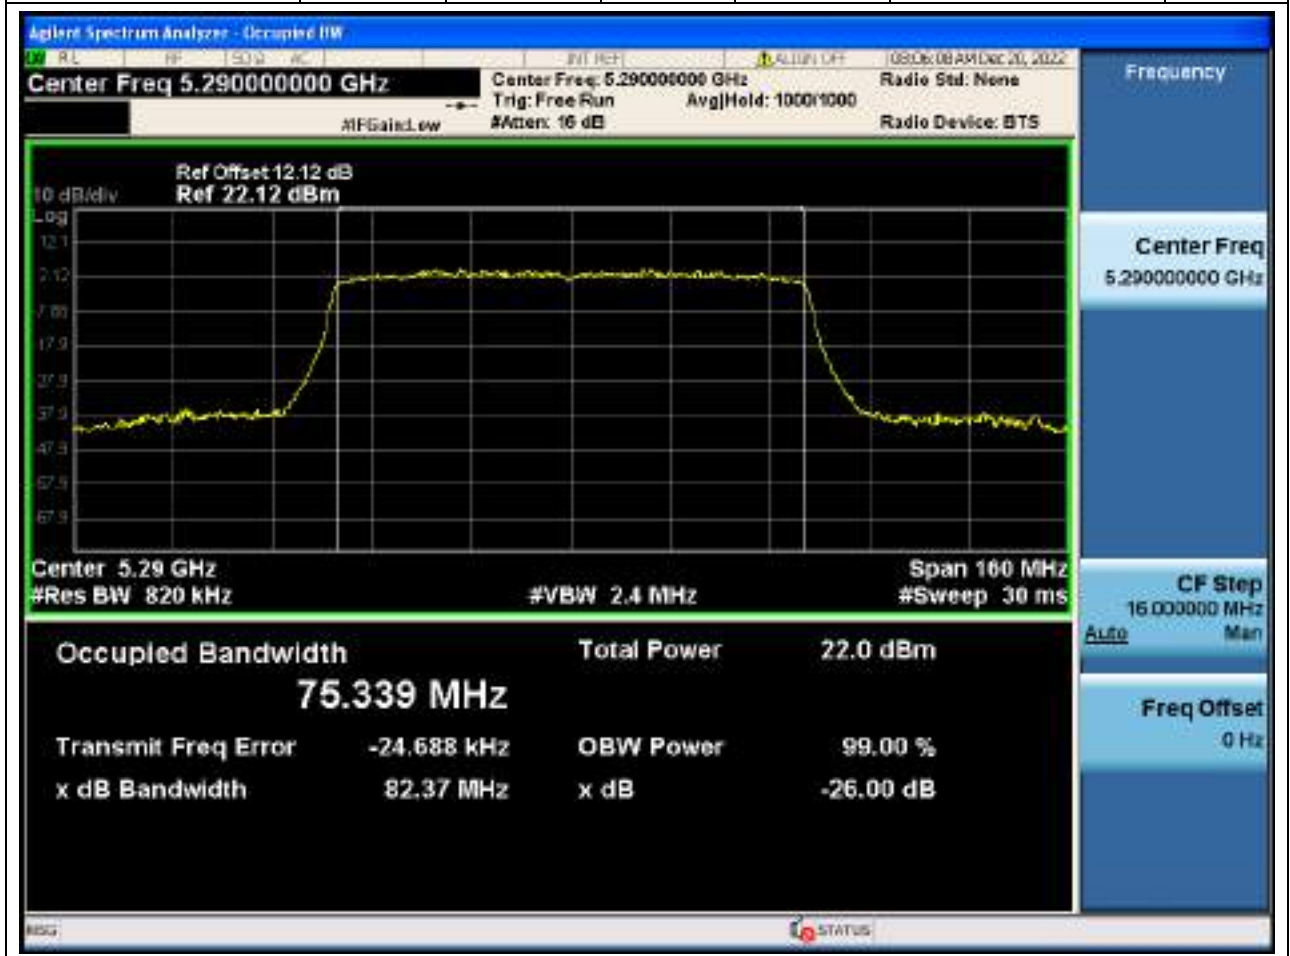

36. 802.11ac_80M_U-NII-2A_M

36.1. A.2-26dB Bandwidth(NTNV)

Center Frequency (MHz)	XdB Down	RBW (MHz)	Detector	Limit (MHz)	XdB BandWidth (MHz)	Verdict
5290	26	0.82	Peak	0	82.368886	Unknow