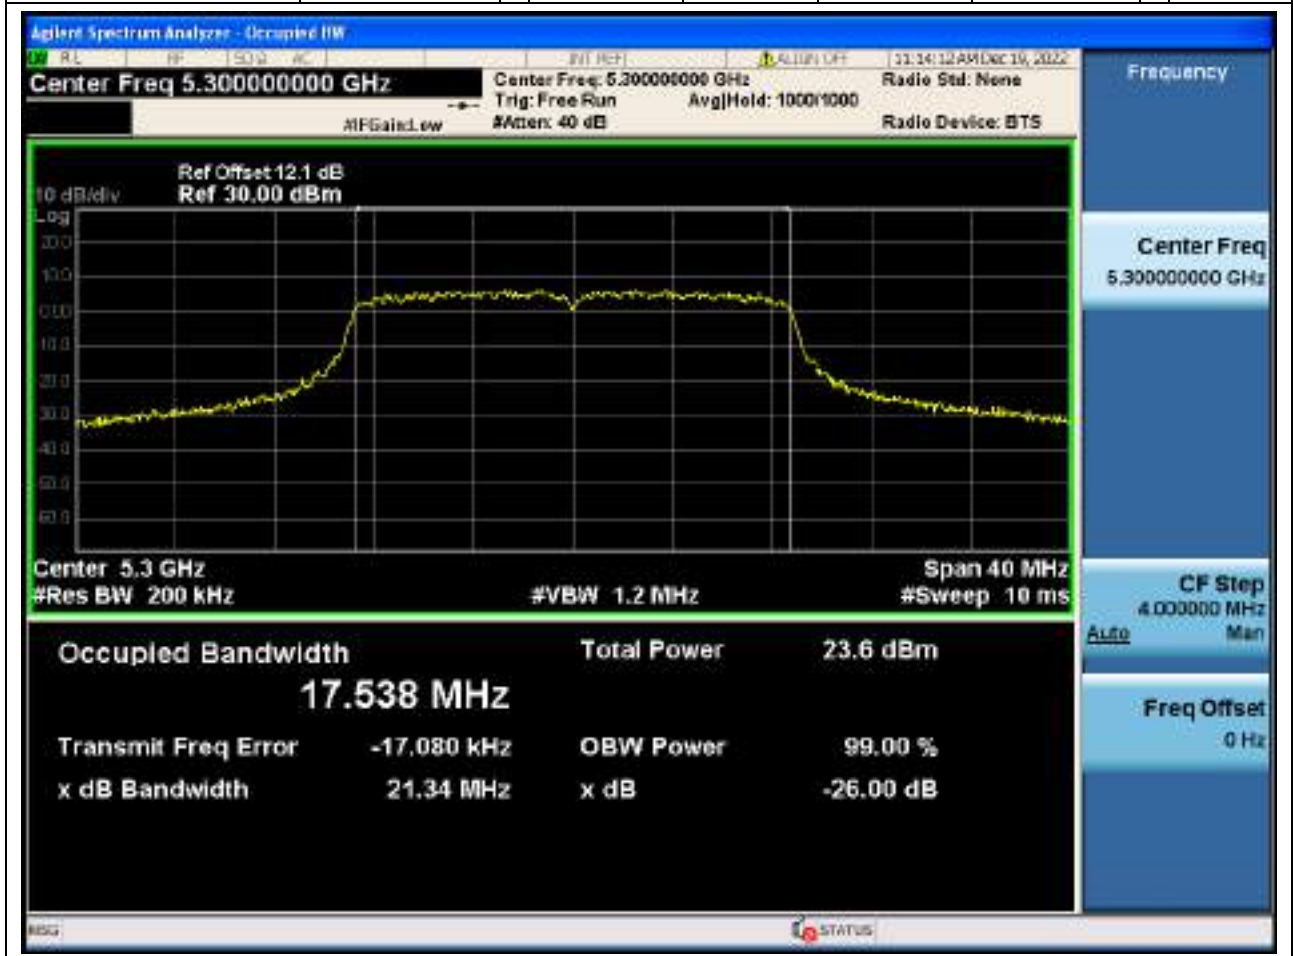

27. 802.11n_20M_U-NII-2A_M

27.1. A.2.2-99% Bandwidth(NTNV)

Center Frequency (MHz)	OBW Power (%)	RBW (MHz)	Detector	Limit (MHz)	OBW (MHz)	Verdict
5300	99	0.2	Peak	0	17.538347	Unknow