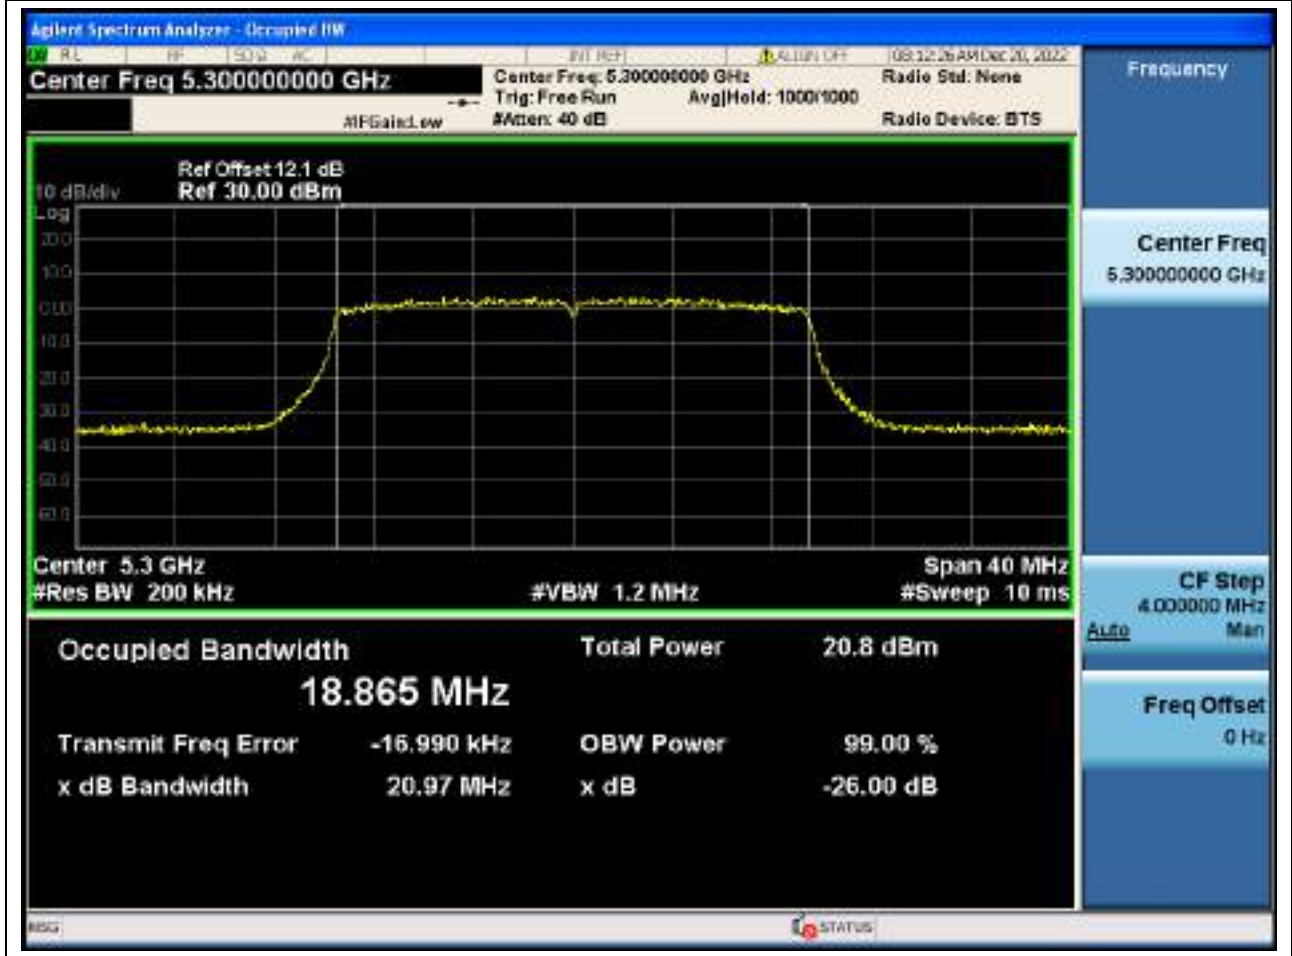

38. 802.11ax_20M_U-NII-2A_M

38.1. A.2.2-99% Bandwidth(NTNV)

Center Frequency (MHz)	OBW Power (%)	RBW (MHz)	Detector	Limit (MHz)	OBW (MHz)	Verdict
5300	99	0.2	Peak	0	18.865386	Unknow