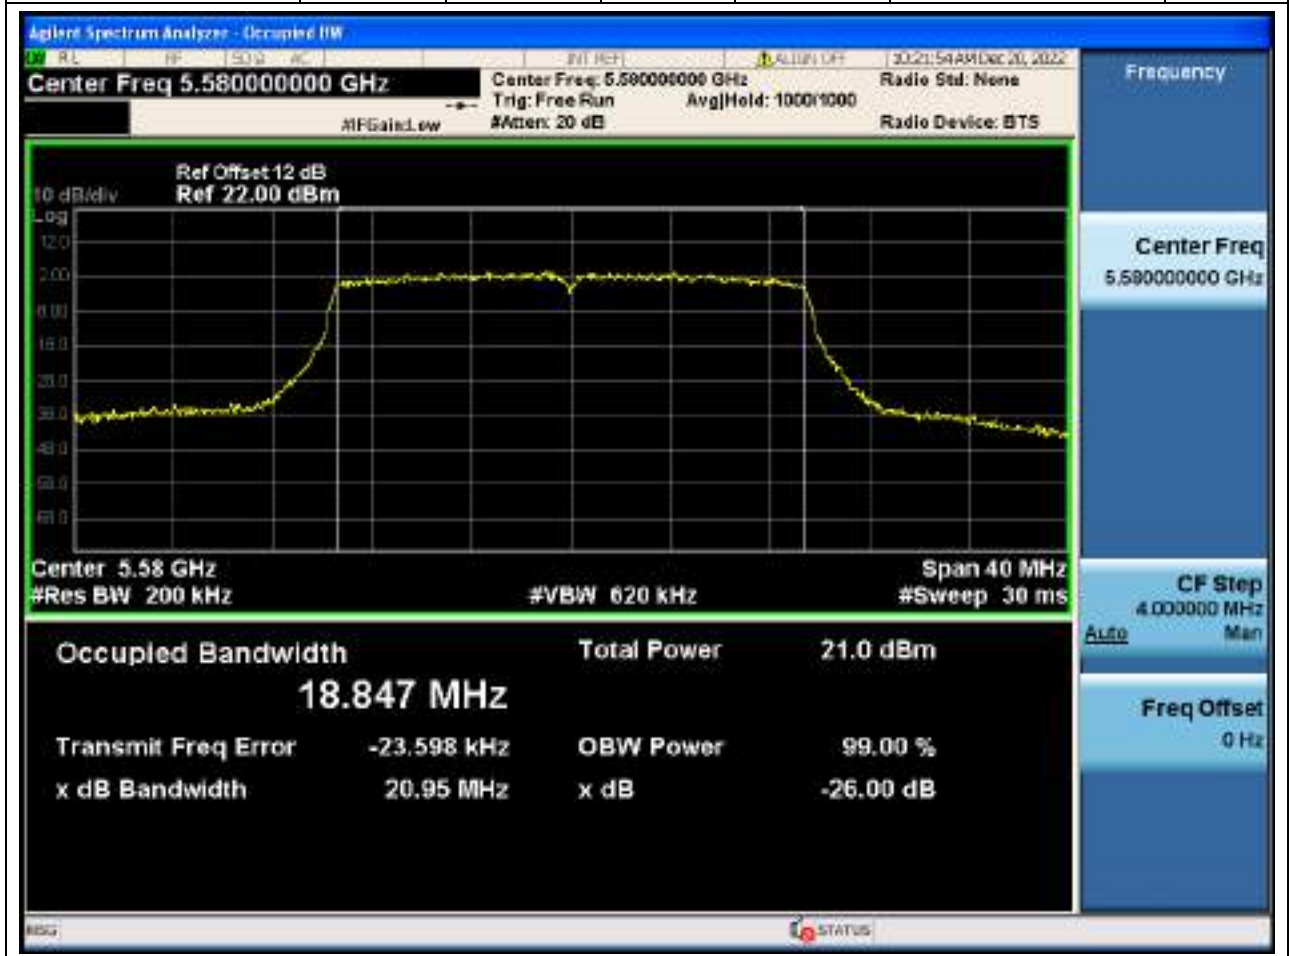

62. 802.11ax_20M_U-NII-2C_M

62.1. A.2-26dB Bandwidth(NTNV)

Center Frequency (MHz)	XdB Down	RBW (MHz)	Detector	Limit (MHz)	XdB BandWidth (MHz)	Verdict
5580	26	0.2	Peak	0	20.949922	Unknow