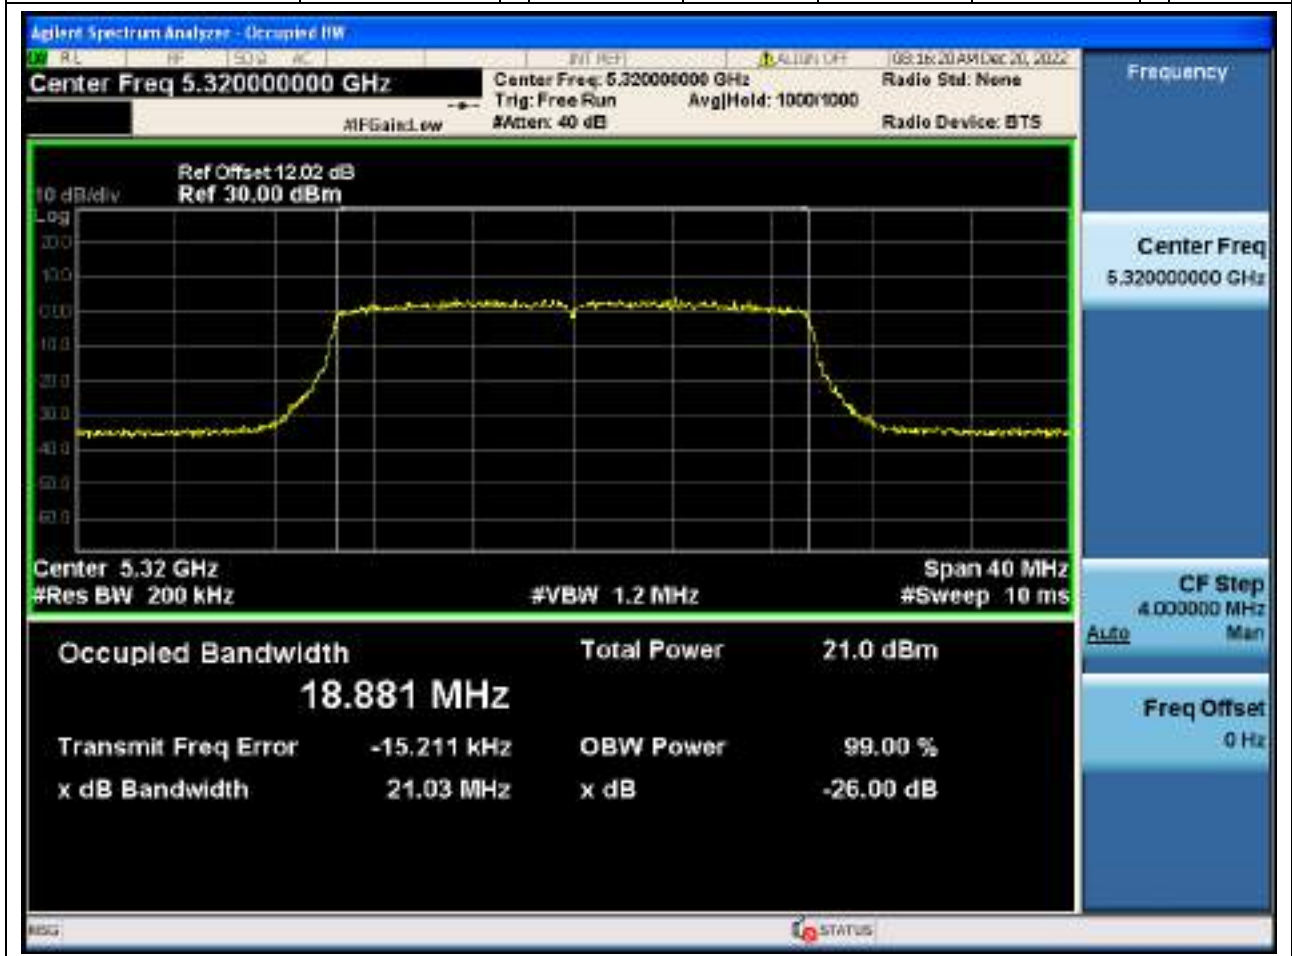

39. 802.11ax_20M_U-NII-2A_H

39.1. A.2.2-99% Bandwidth(NTNV)

Center Frequency (MHz)	OBW Power (%)	RBW (MHz)	Detector	Limit (MHz)	OBW (MHz)	Verdict
5320	99	0.2	Peak	0	18.880886	Unknow