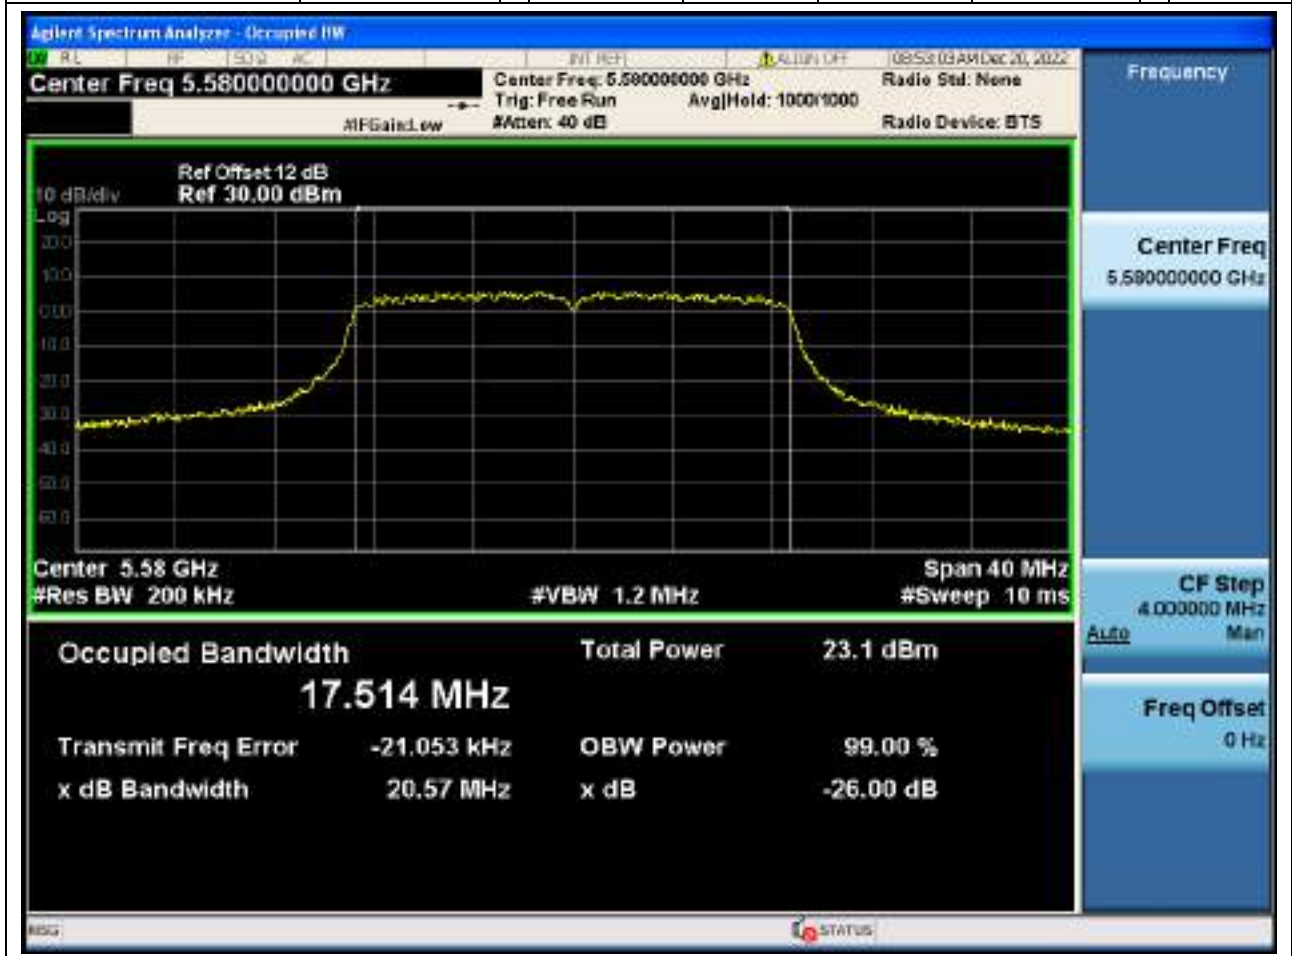

47. 802.11n_20M_U-NII-2C_M

47.1. A.2.2-99% Bandwidth(NTNV)

Center Frequency (MHz)	OBW Power (%)	RBW (MHz)	Detector	Limit (MHz)	OBW (MHz)	Verdict
5580	99	0.2	Peak	0	17.513829	Unknow