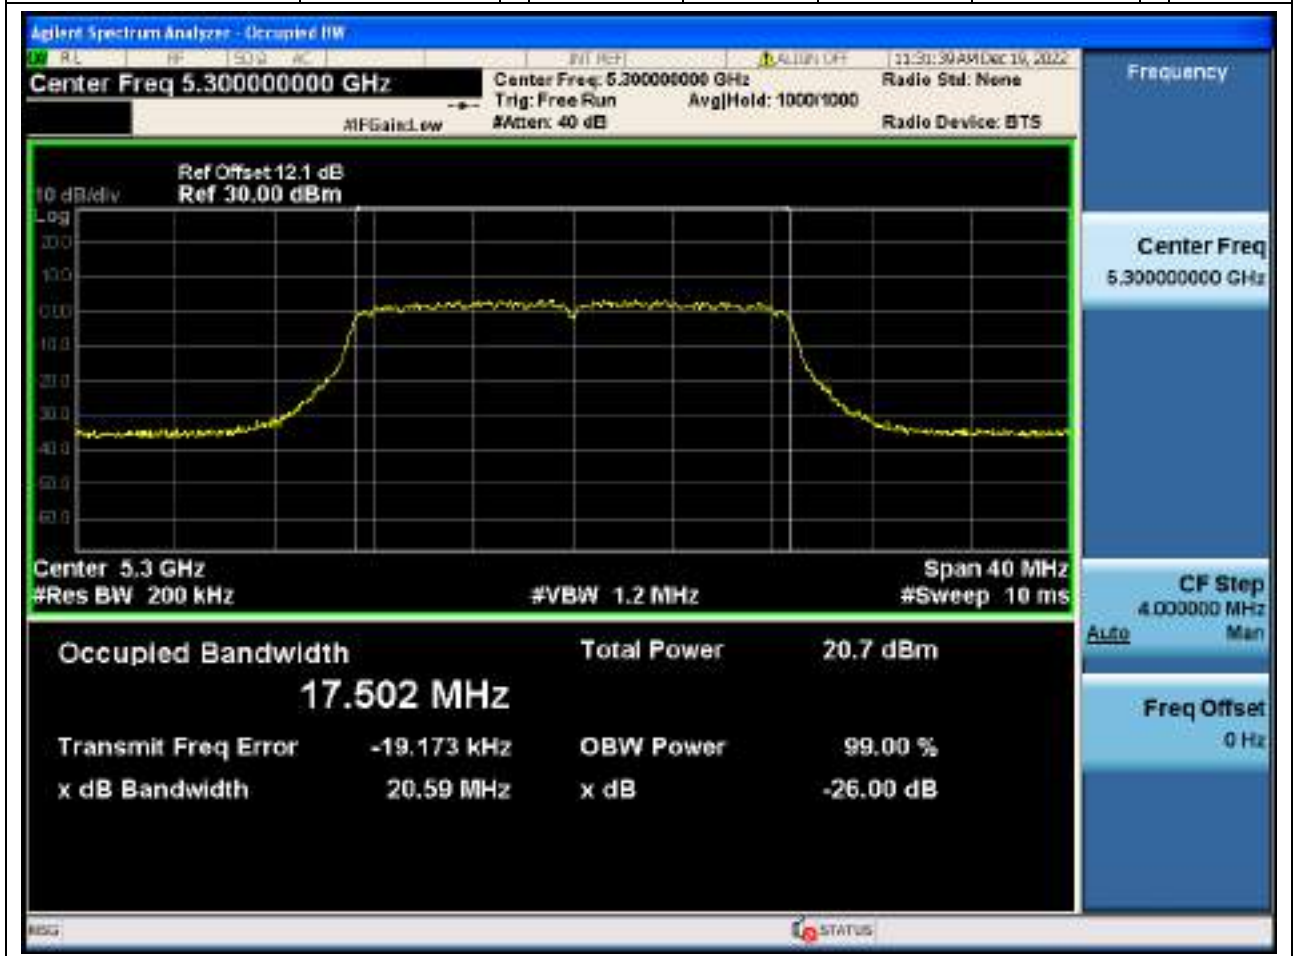

32. 802.11ac_20M_U-NII-2A_M

32.1. A.2.2-99% Bandwidth(NTNV)

Center Frequency (MHz)	OBW Power (%)	RBW (MHz)	Detector	Limit (MHz)	OBW (MHz)	Verdict
5300	99	0.2	Peak	0	17.502382	Unknow