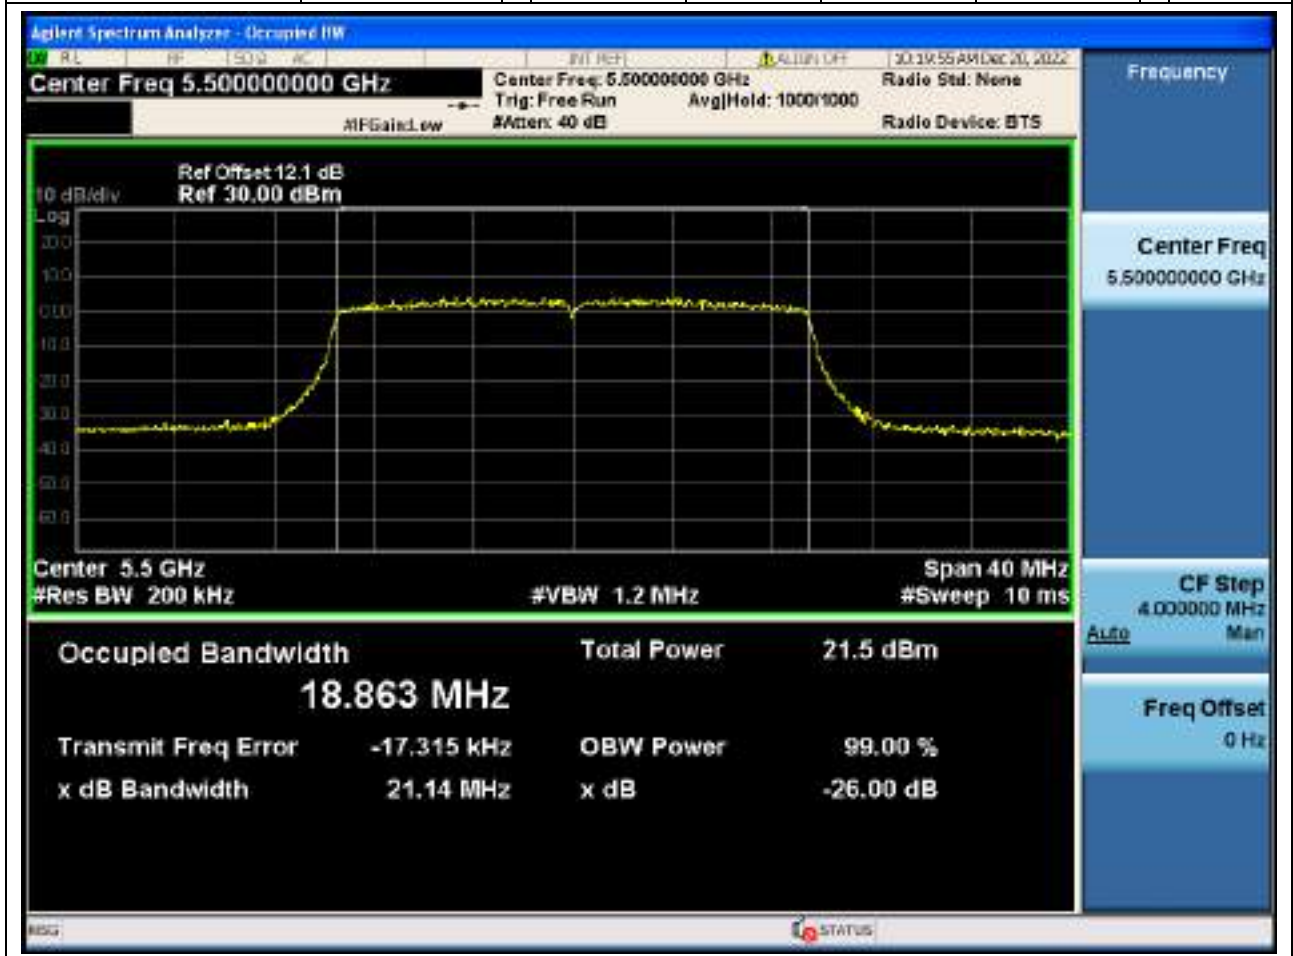

61. 802.11ax_20M_U-NII-2C_L

61.2. A.2.2-99% Bandwidth(NTNV)

Center Frequency (MHz)	OBW Power (%)	RBW (MHz)	Detector	Limit (MHz)	OBW (MHz)	Verdict
5500	99	0.2	Peak	0	18.86327	Unknow