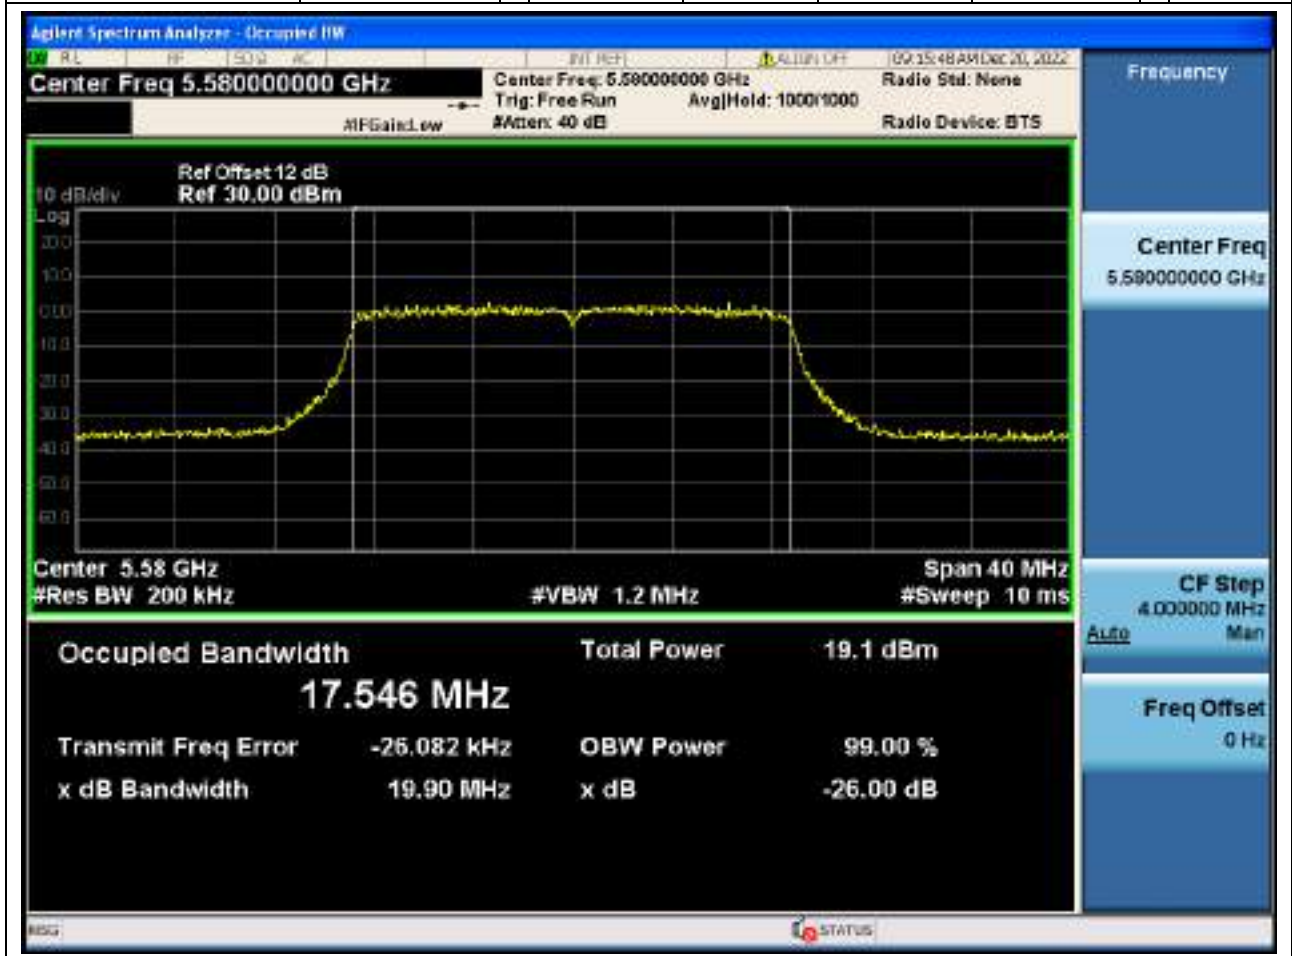

53. 802.11ac_20M_U-NII-2C_M

53.1. A.2.2-99% Bandwidth(NTNV)

Center Frequency (MHz)	OBW Power (%)	RBW (MHz)	Detector	Limit (MHz)	OBW (MHz)	Verdict
5580	99	0.2	Peak	0	17.545716	Unknow