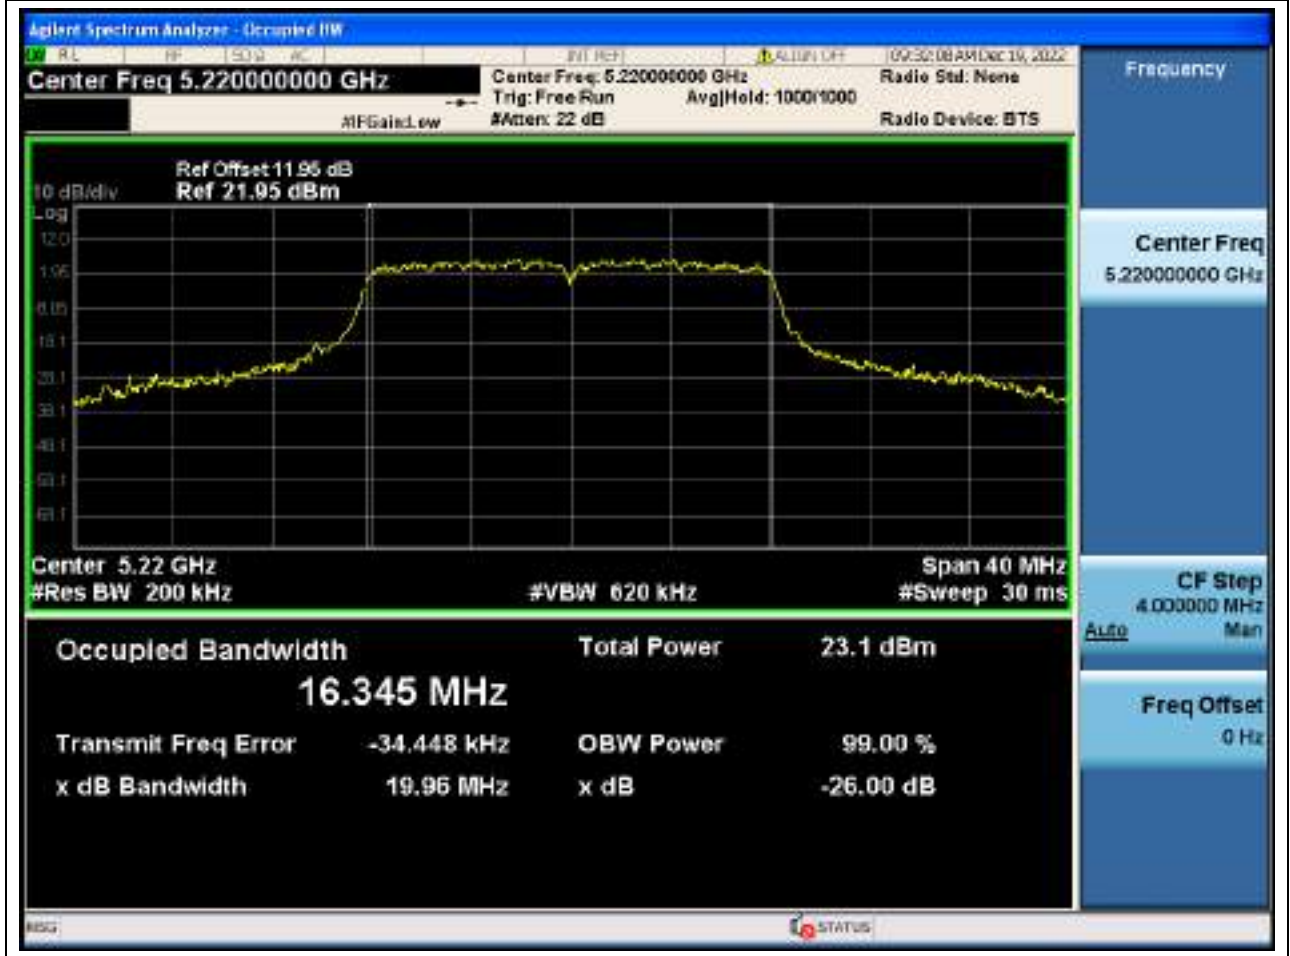

2. 802.11a_20M_U-NII-1_M

2.1. A.2-26dB Bandwidth(NTNV)

Center Frequency (MHz)	XdB Down	RBW (MHz)	Detector	Limit (MHz)	XdB BandWidth (MHz)	Verdict
5220	26	0.2	Peak	0	19.958418	Unknow