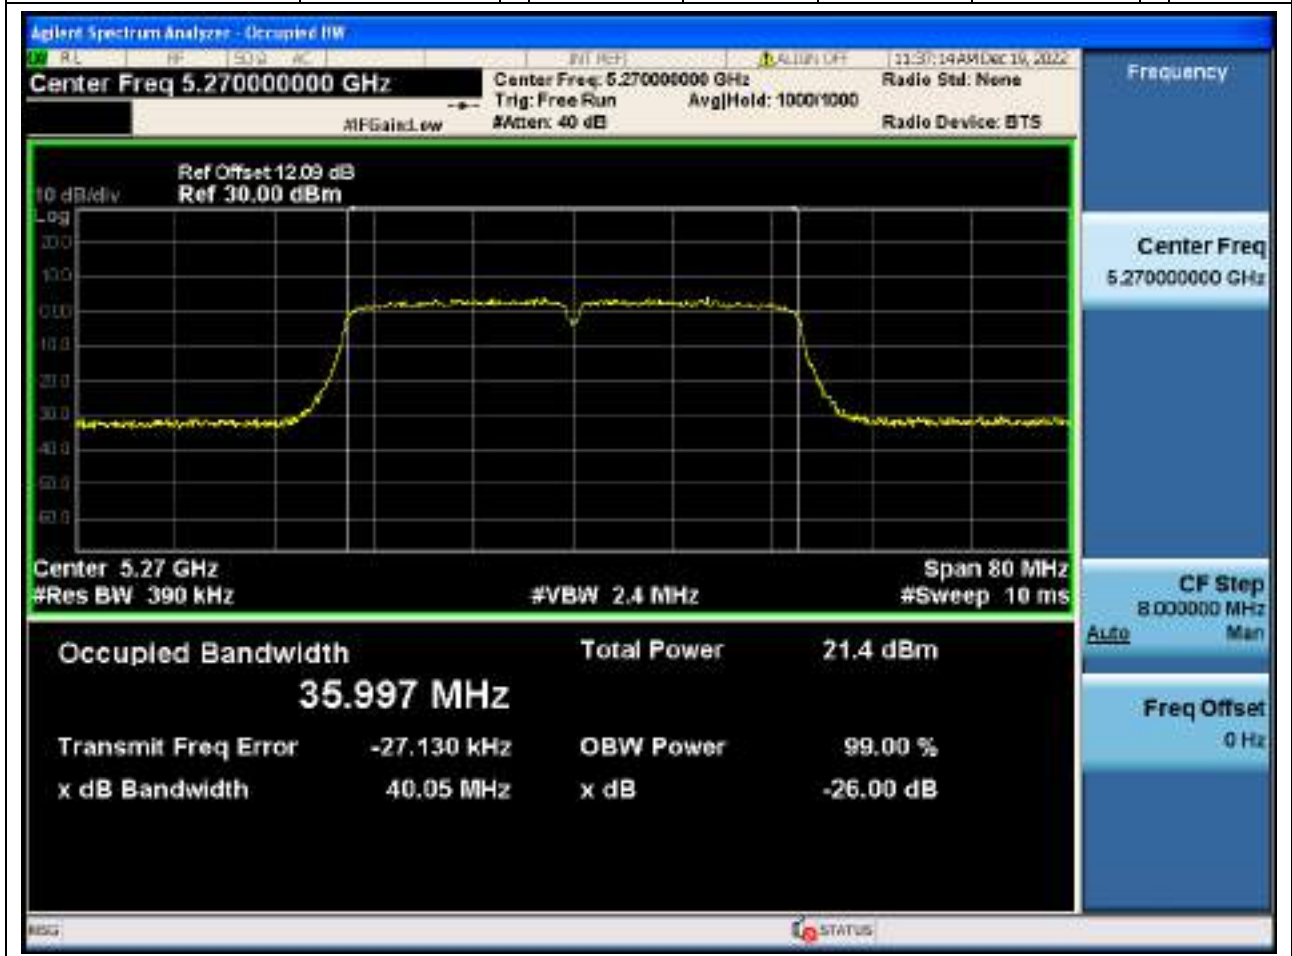

34. 802.11ac_40M_U-NII-2A_L

34.1. A.2.2-99% Bandwidth(NTNV)

Center Frequency (MHz)	OBW Power (%)	RBW (MHz)	Detector	Limit (MHz)	OBW (MHz)	Verdict
5270	99	0.39	Peak	0	35.997327	Unknow