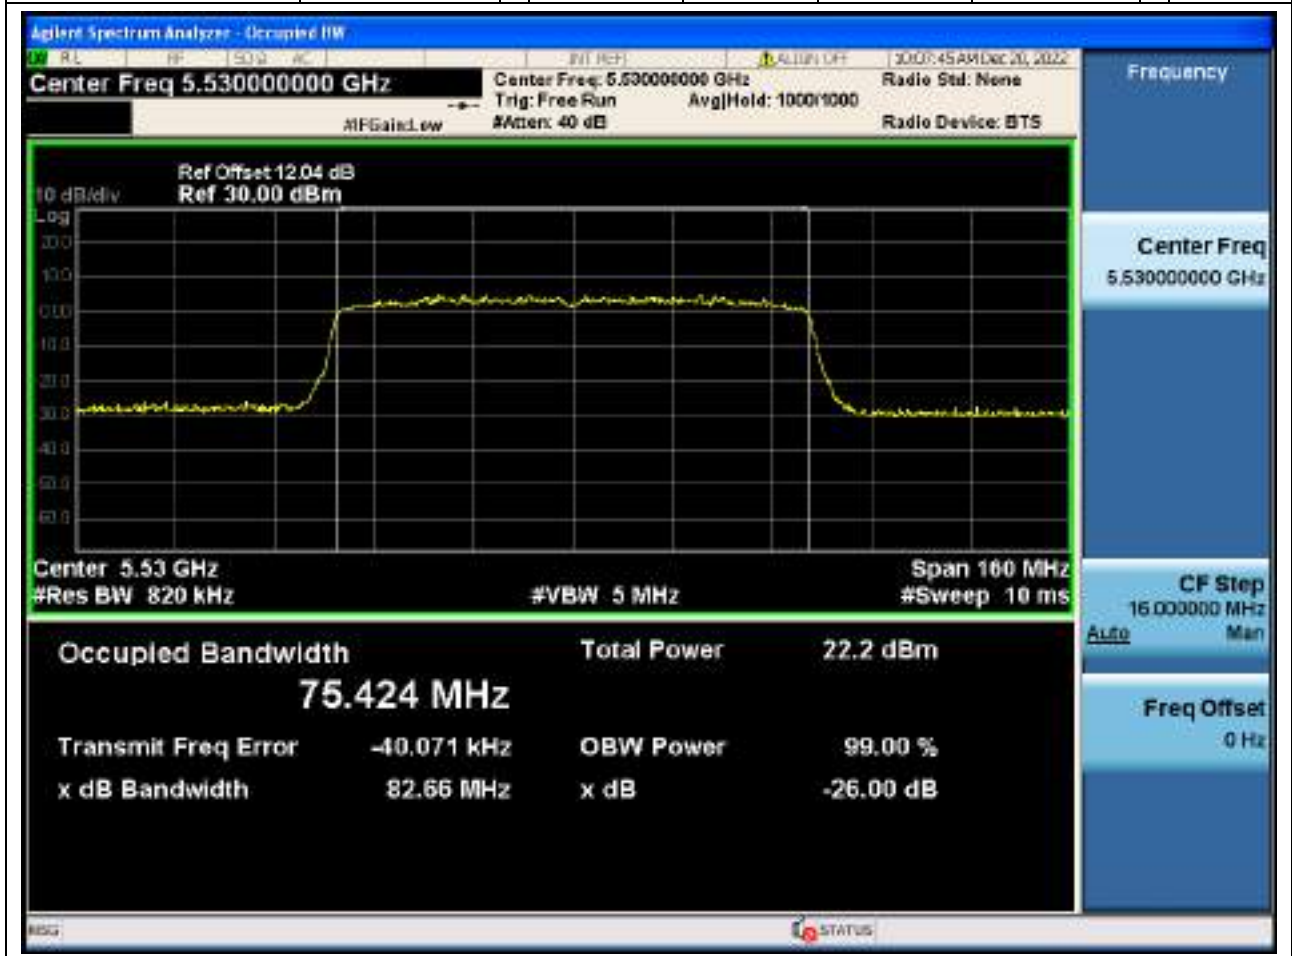

58. 802.11ac_80M_U-NII-2C_L

58.2. A.2.2-99% Bandwidth(NTNV)

Center Frequency (MHz)	OBW Power (%)	RBW (MHz)	Detector	Limit (MHz)	OBW (MHz)	Verdict
5530	99	0.82	Peak	0	75.423855	Unknow