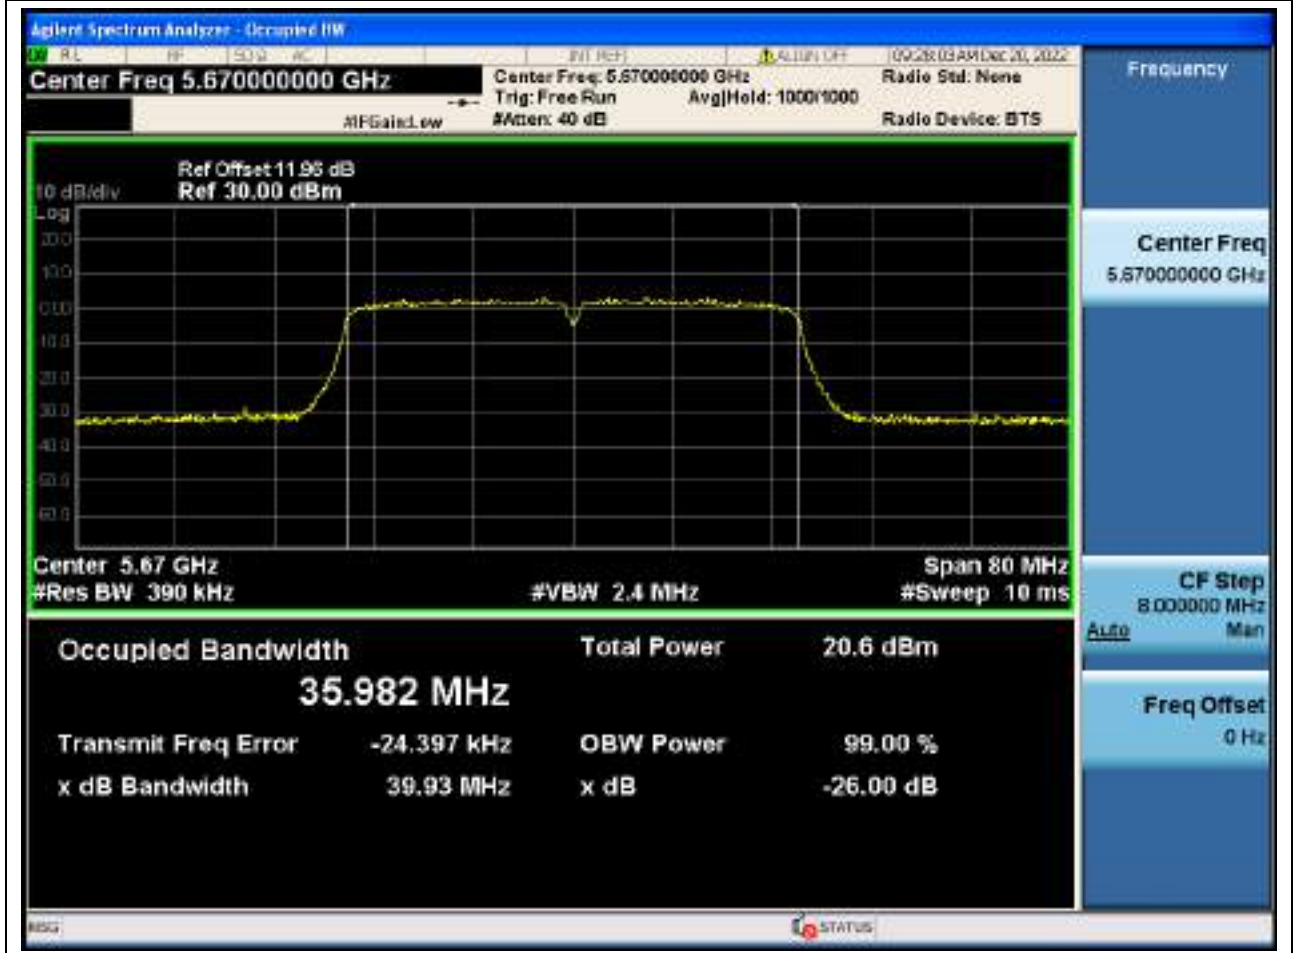

57. 802.11ac_40M_U-NII-2C_H

57.1. A.2.2-99% Bandwidth(NTNV)

Center Frequency (MHz)	OBW Power (%)	RBW (MHz)	Detector	Limit (MHz)	OBW (MHz)	Verdict
5670	99	0.39	Peak	0	35.98151	Unknow