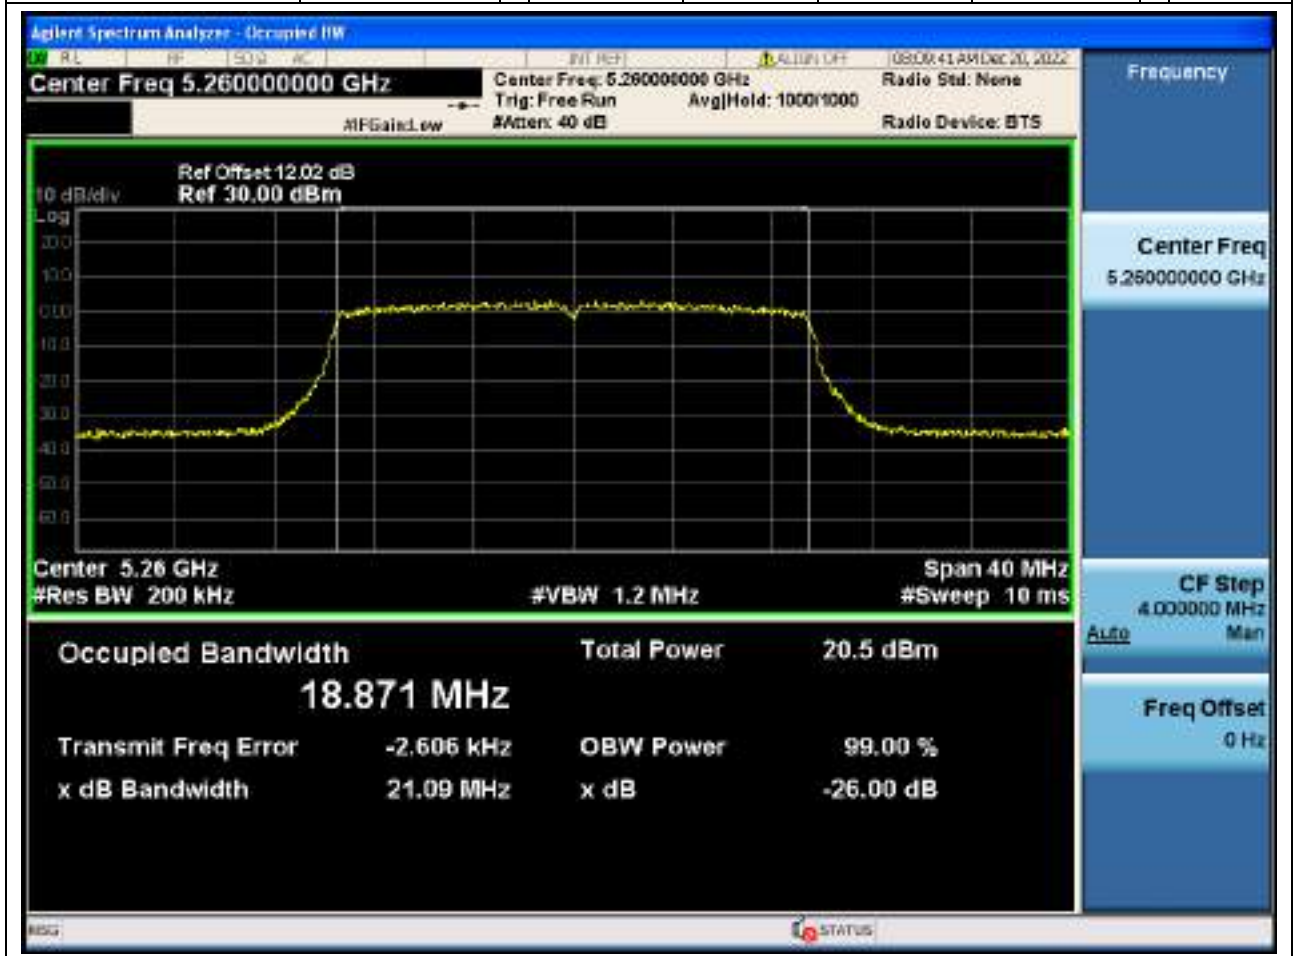

37. 802.11ax_20M_U-NII-2A_L

37.1. A.2.2-99% Bandwidth(NTNV)

Center Frequency (MHz)	OBW Power (%)	RBW (MHz)	Detector	Limit (MHz)	OBW (MHz)	Verdict
5260	99	0.2	Peak	0	18.870606	Unknow