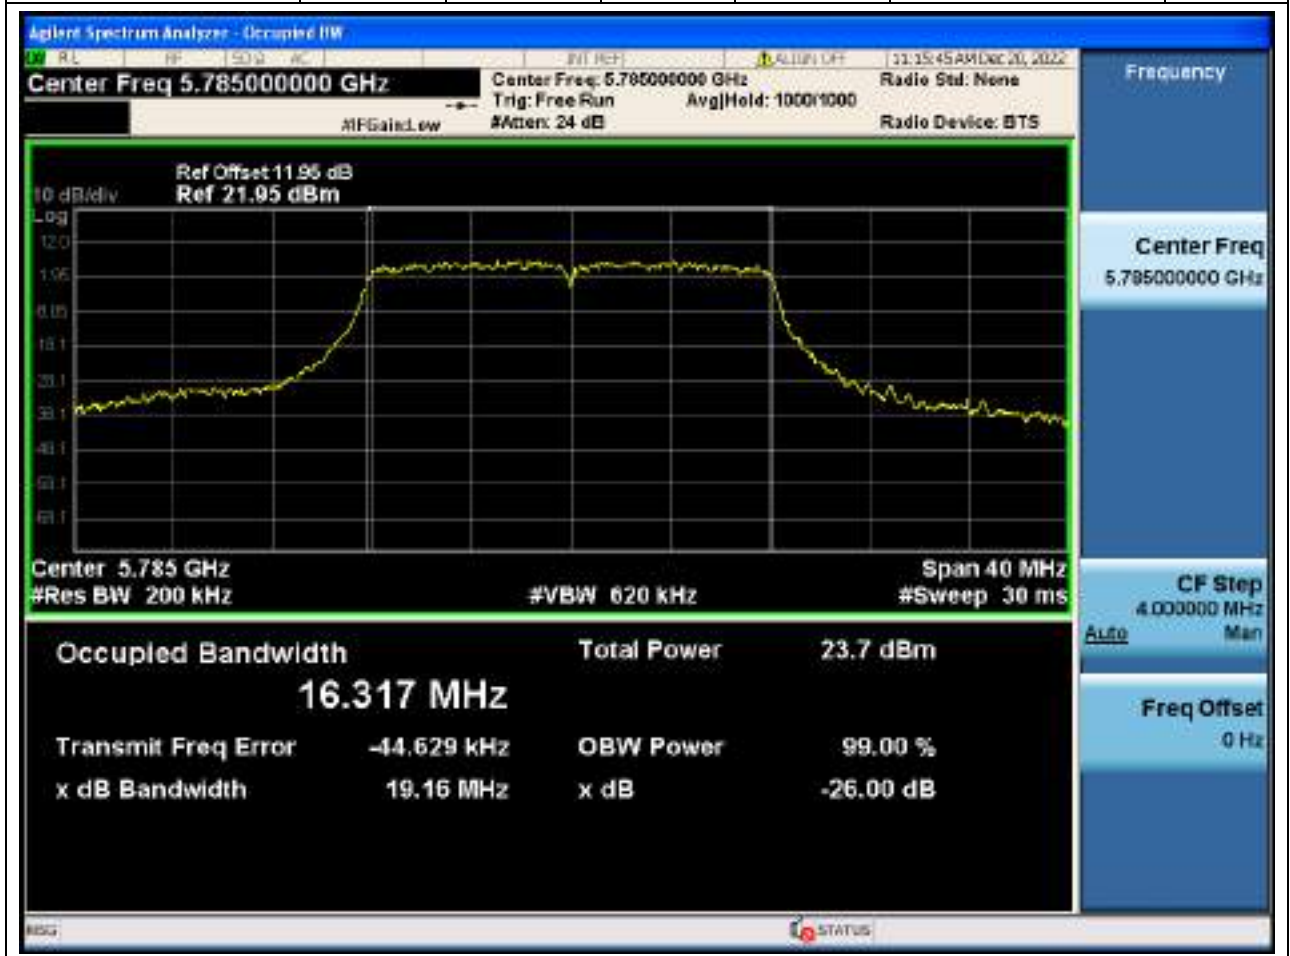

71. 802.11a_20M_U-NII-3_M

71.1. A.2-26dB Bandwidth(NTNV)

Center Frequency (MHz)	XdB Down	RBW (MHz)	Detector	Limit (MHz)	XdB BandWidth (MHz)	Verdict
5785	26	0.2	Peak	0	19.161251	Unknow