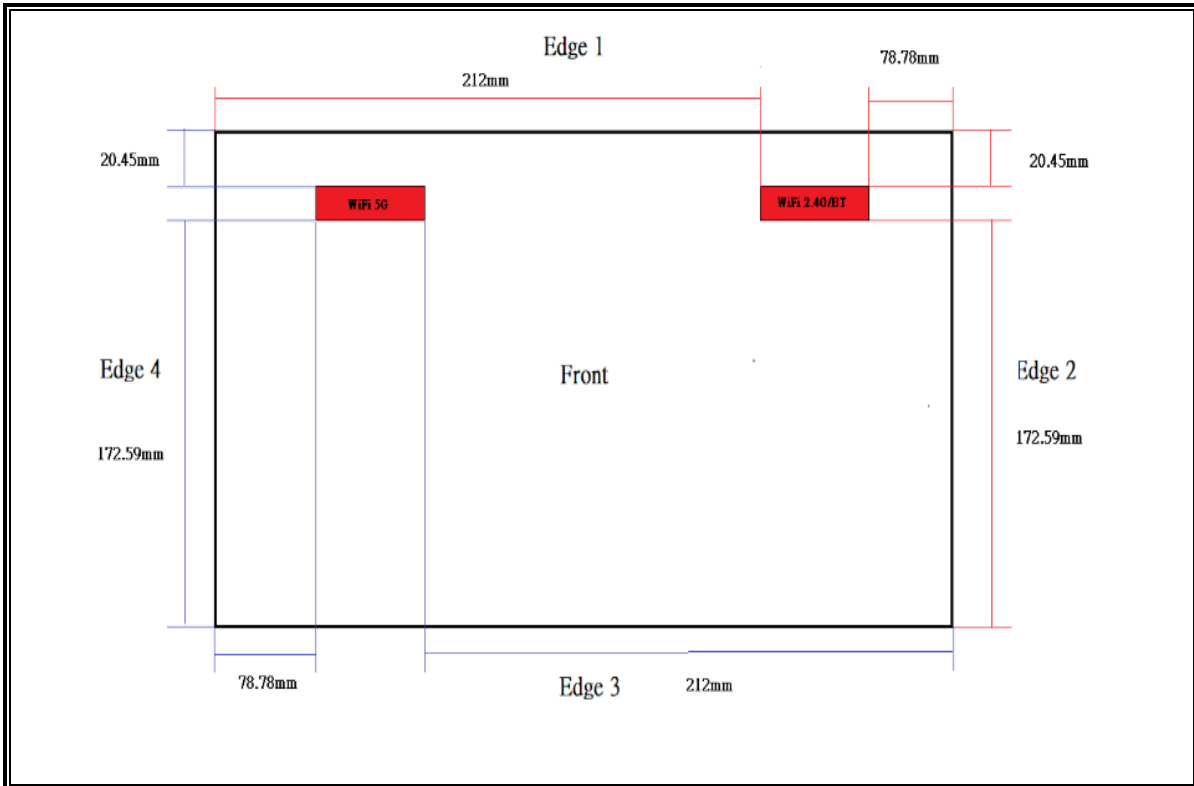

## ANTENNA LOCATION

## SETUP PHOTOS

Rear\_0mm for 2.4G

Rear\_0mm for 5G

## EUT

Front View

Rear View