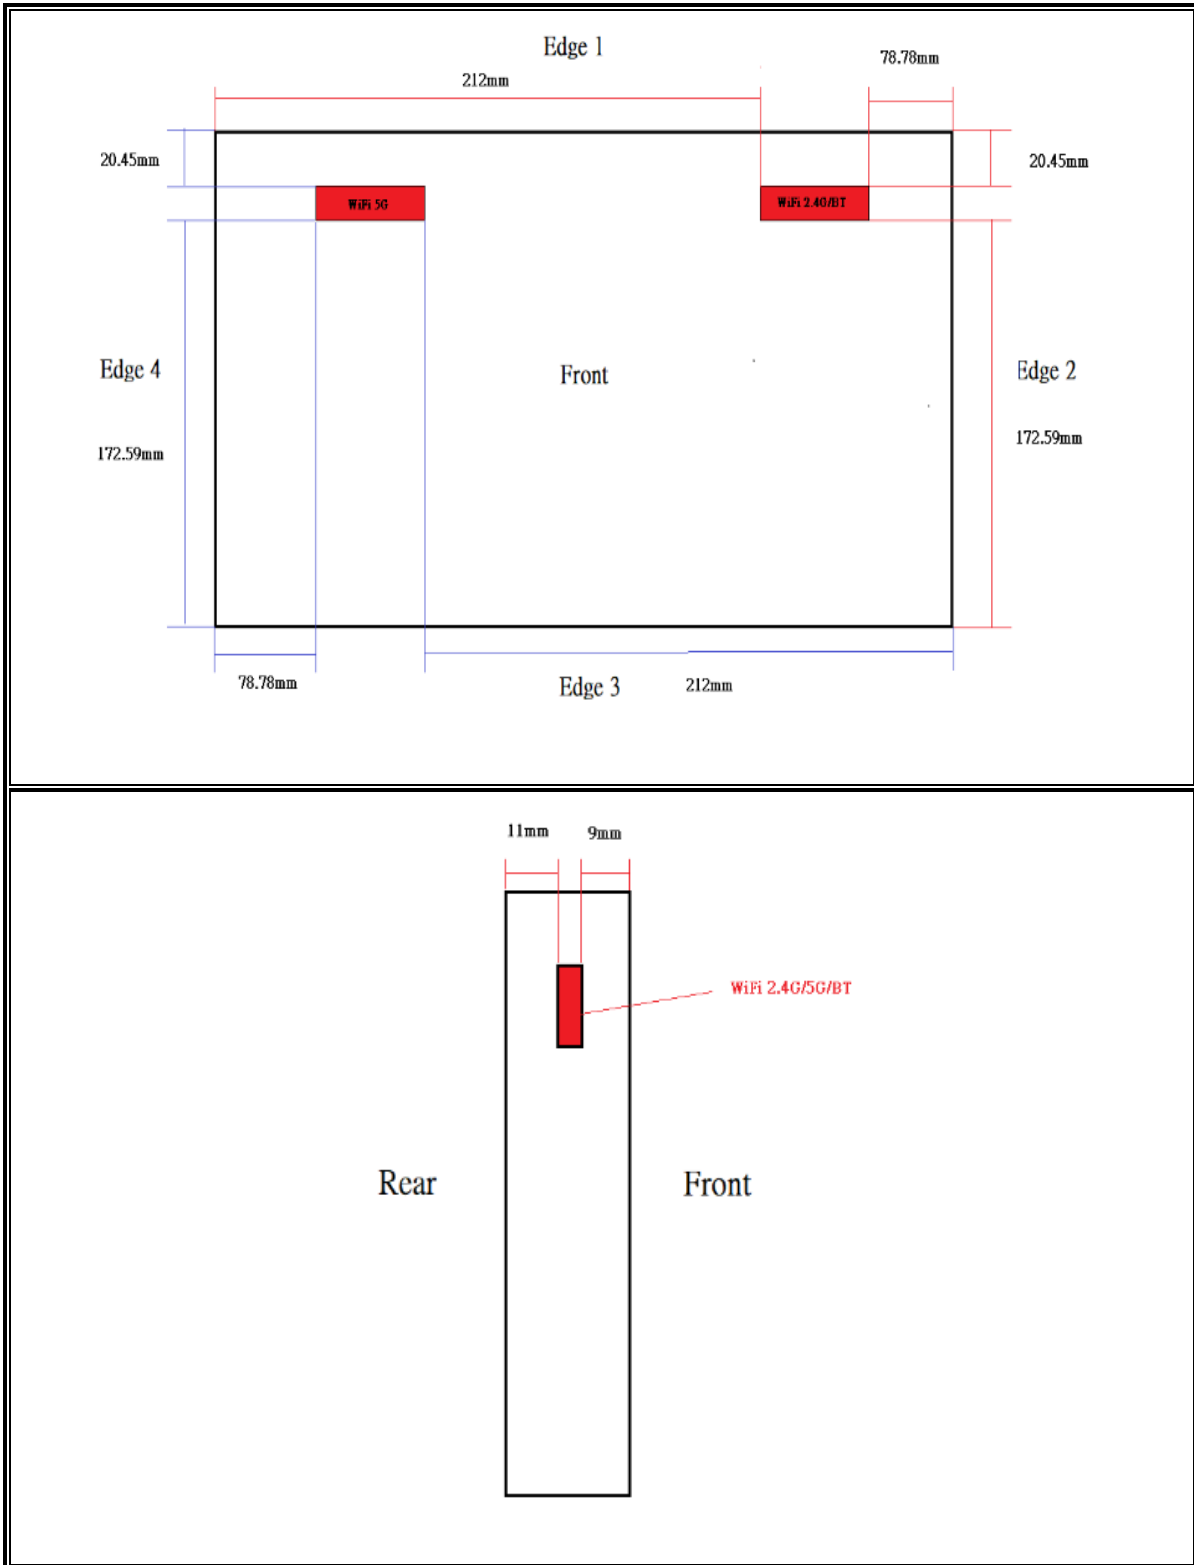

## ANTENNA LOCATION

## SETUP PHOTOS

Rear\_0mm for 2.4G

Rear\_0mm for 5G