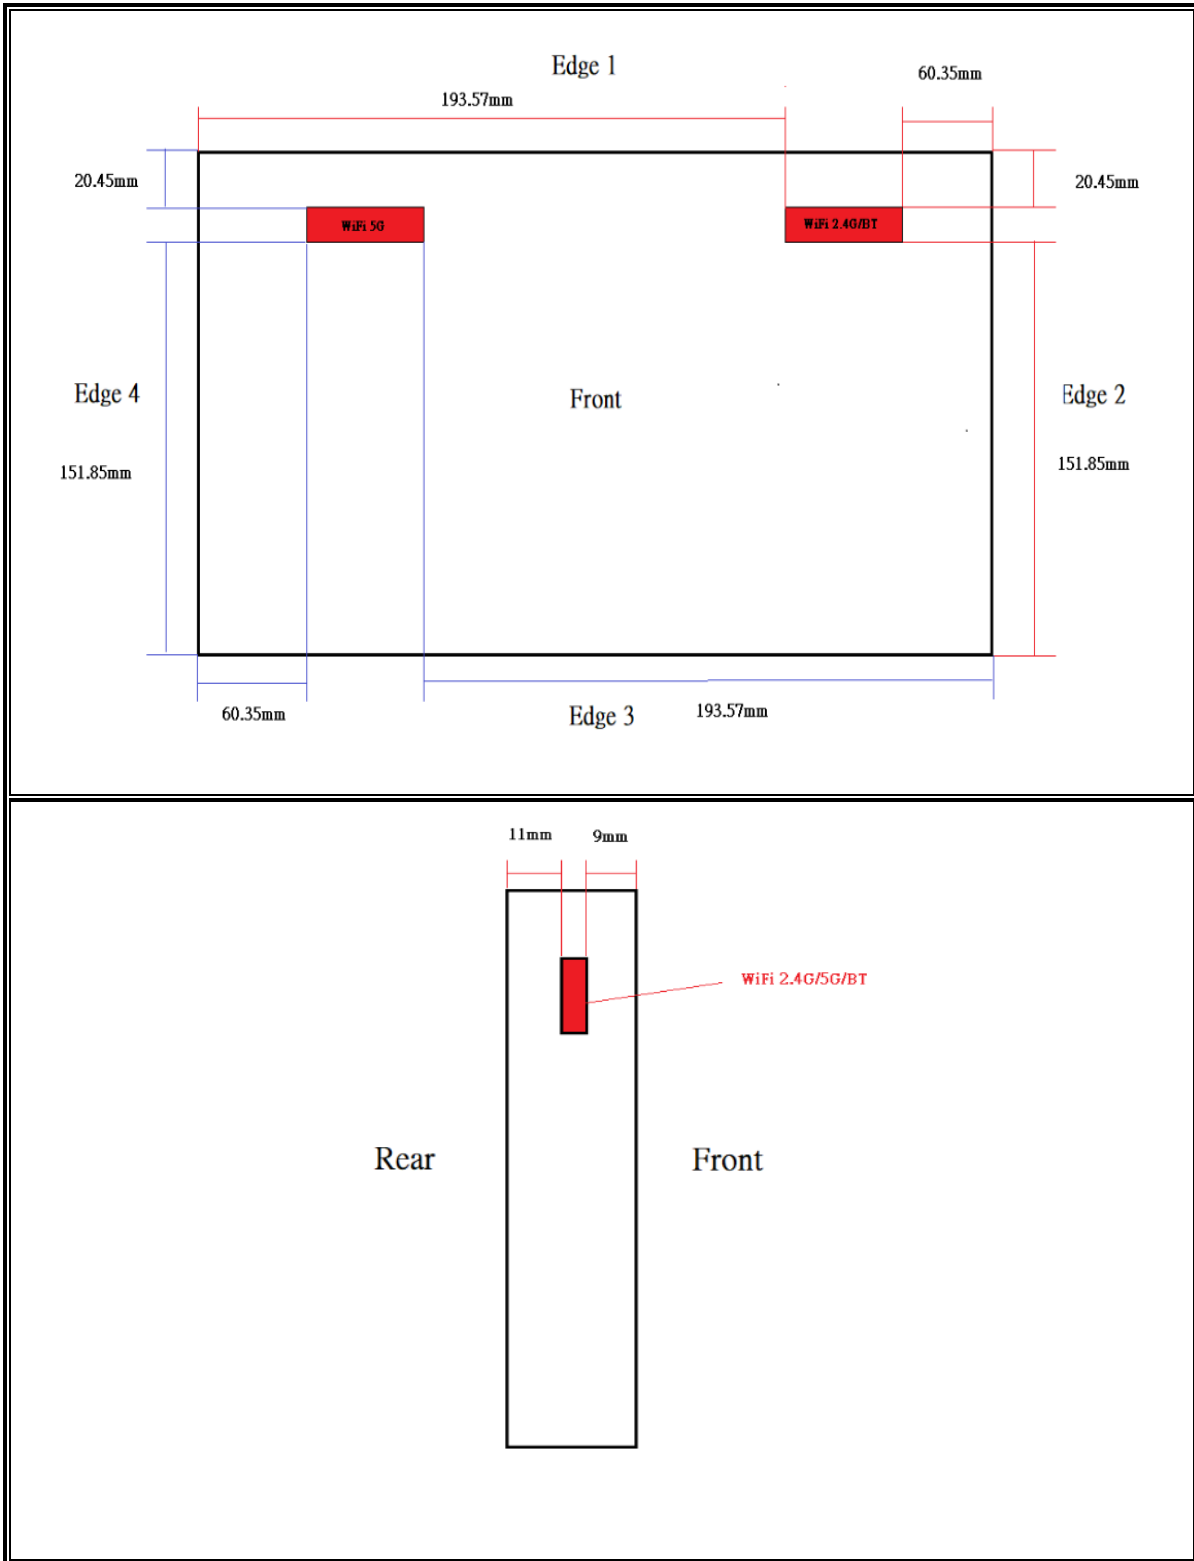

ANTENNA LOCATIO

SETUP PHOTOS

Rear_0mm for 2.4G

Rear_0mm for 5G

EUT

Front View

Rear View