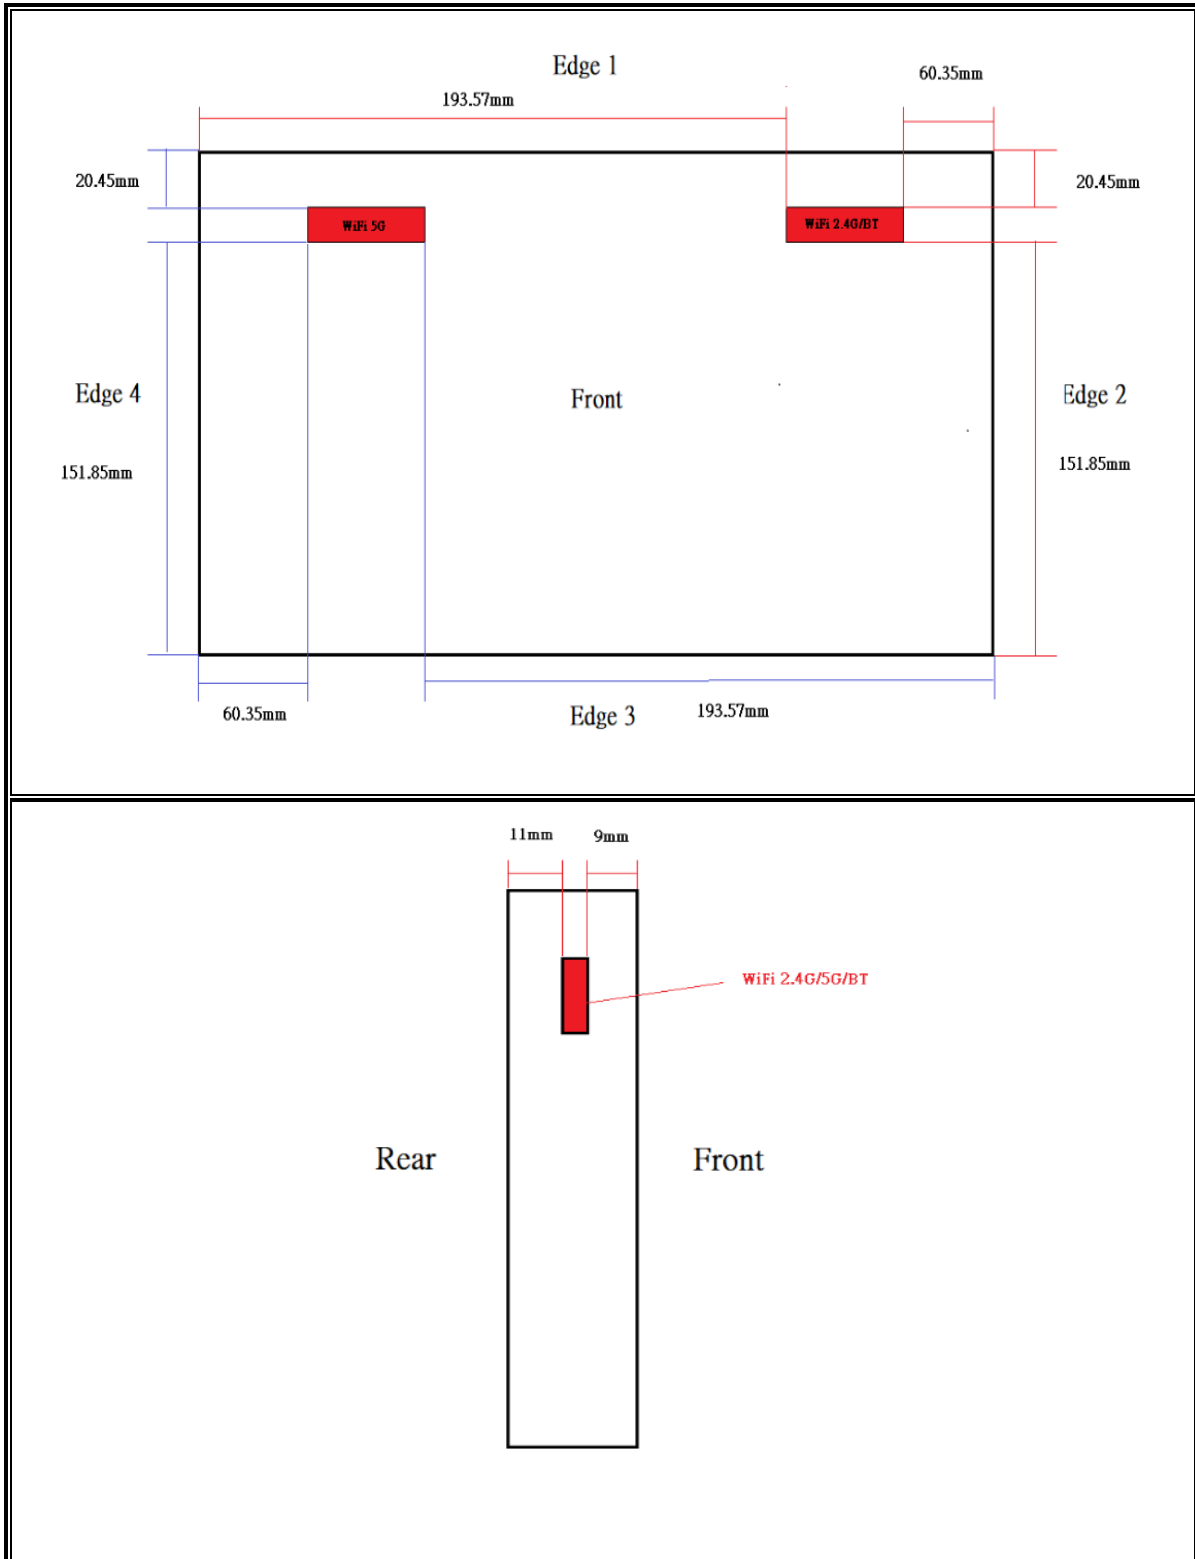

ANTENNA LOCATIO

SETUP PHOTOS

Rear_0mm for 2.4G

Rear_0mm for 5G