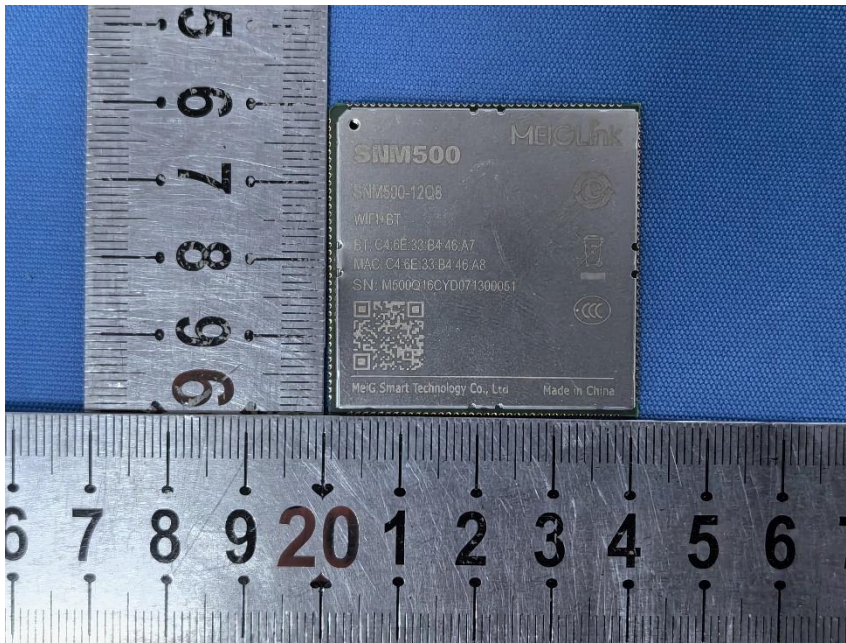

External Photos for KSCR2311002052AT

Test Model No: SNM500

EUT Constructional Details (EUT Photos)

Remark: the Antenna only used for testing