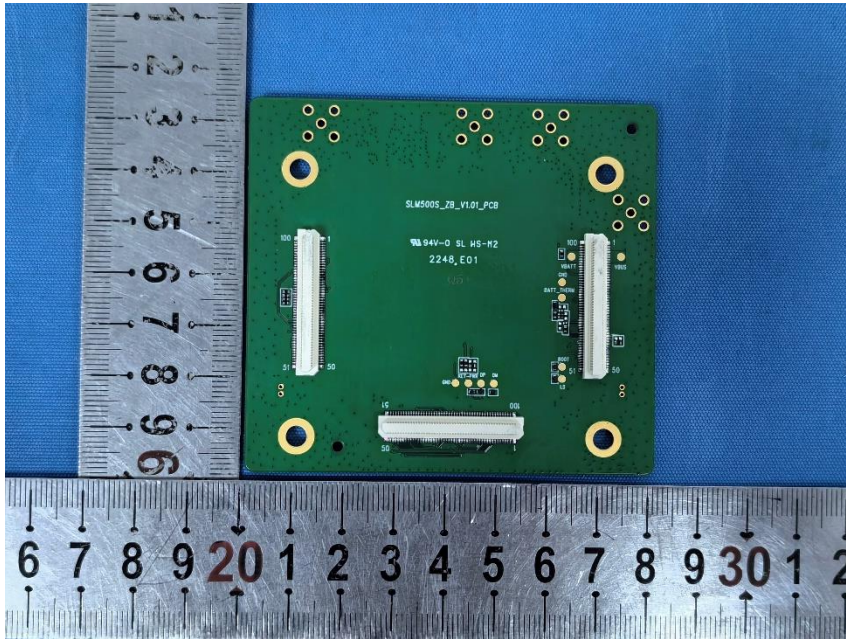

External Photos for KSCR2311002052AT

Test Model No: SNM500

EUT Constructional Details (EUT Photos)

Remark: the Antenna only used for testing