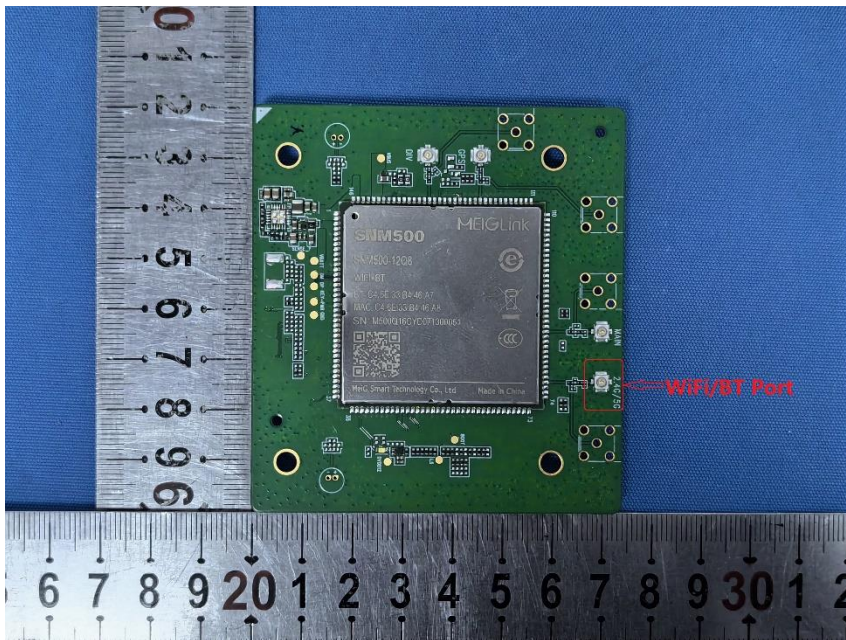

External Photos for KSCR2311002052AT

Test Model No: SNM500

EUT Constructional Details (EUT Photos)

Remark: the Antenna only used for testing