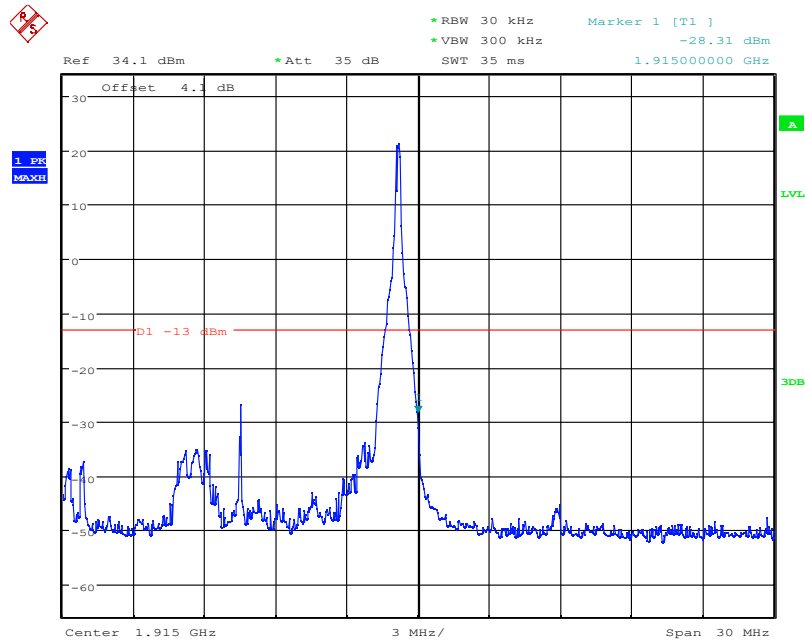

Report No.: I21W00039-WWAN_Rev3

Date: 4.NOV.2021 16:37:55