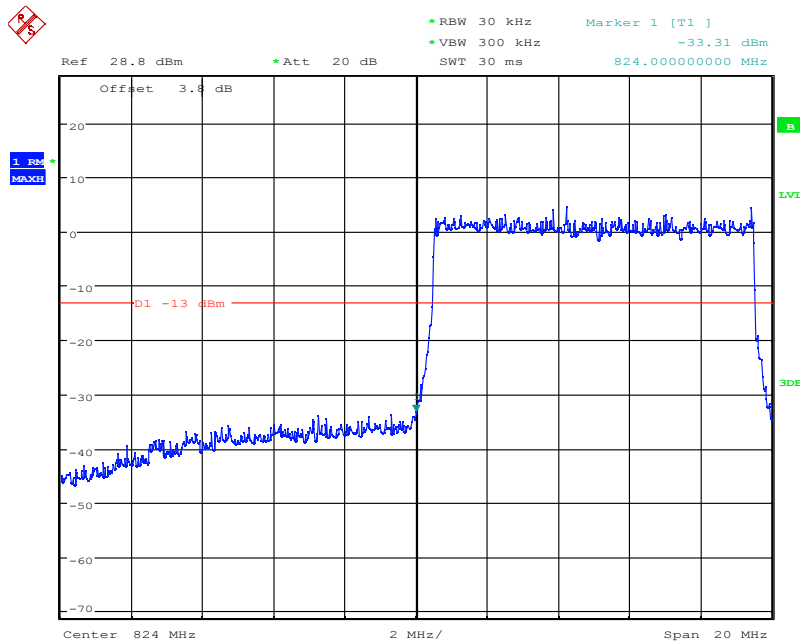

Report No.: I21W00039-WWAN_Rev3

Date: 4.NOV.2021 08:52:35

LTE Band5, 10MHz bandwidth, 16QAM,(1,0) Mode , Below 824MHz

Date: 4.NOV.2021 08:52:23

LTE Band5, 10MHz bandwidth, 16QAM,(50,0) Mode , Below 824MHz