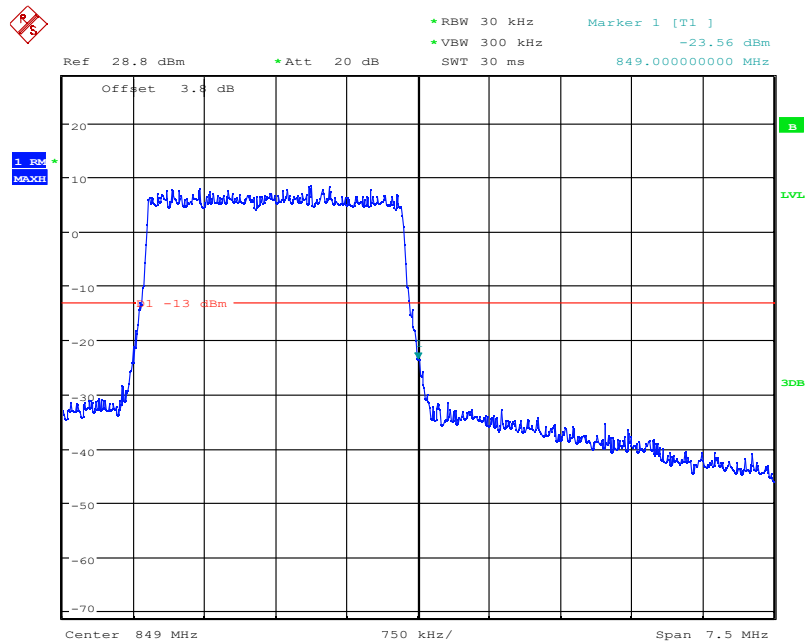

Date: 4.NOV.2021 09:13:13

LTE Band5, 3MHz bandwidth, 16QAM,(1,15) Mode, Above 849MHz