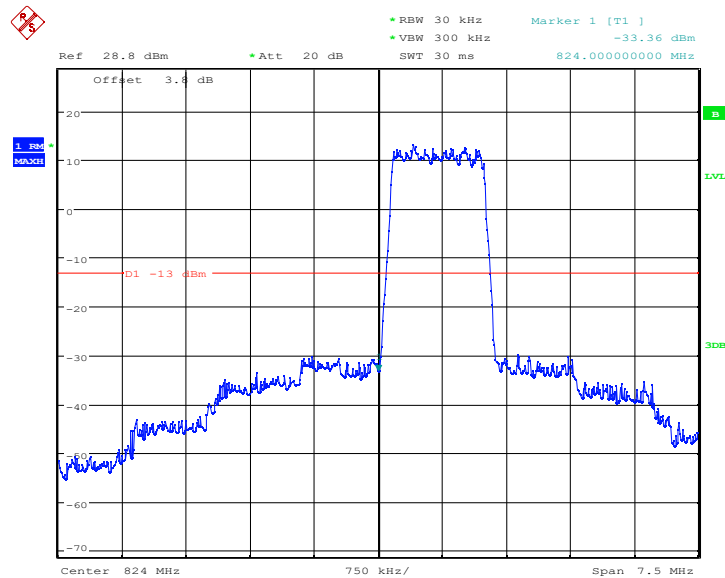

6.7.8 LTE B5 Band Edge Results

Date: 4.NOV.2021 08:44:56

LTE Band5, 1.4MHz bandwidth, QPSK,(1,0) Mode , Below 824MHz

Date: 4.NOV.2021 08:45:09

LTE Band5, 1.4MHz bandwidth, QPSK,(6,0) Mode , Below 824MHz

Chongqing Academy of Information and Communication Technology