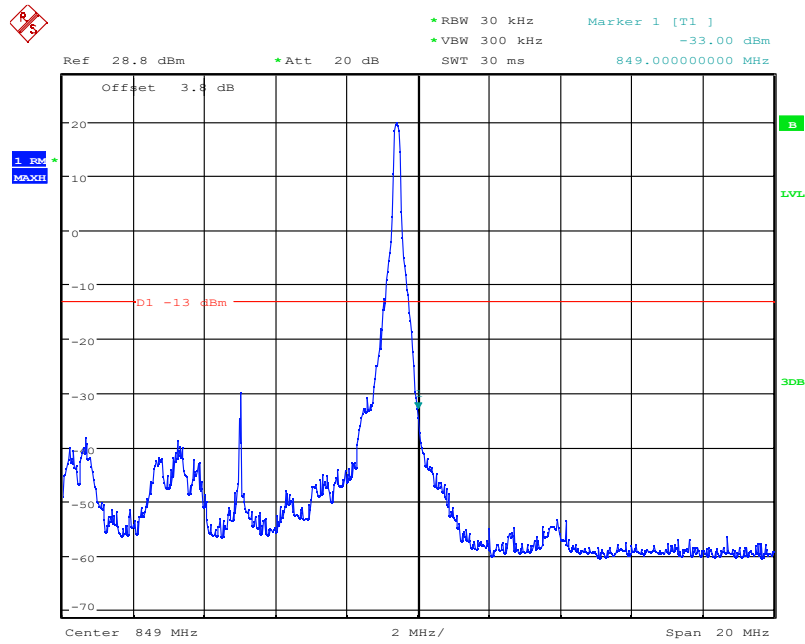

Date: 4.NOV.2021 09:09:37

LTE Band5, 10MHz bandwidth, QPSK,(1,50) Mode, Above 849MHz

Date: 4.NOV.2021 09:09:53

LTE Band5, 10MHz bandwidth, QPSK,(50,0) Mode, Above 849MHz

Chongqing Academy of Information and Communication Technology

Address: No. 8,Yuma Road, Chayuan New City, Nan'an District, Chongqing, P. R. China,401336
Tel: 0086-23-88069965 FAX:0086-23-88608777