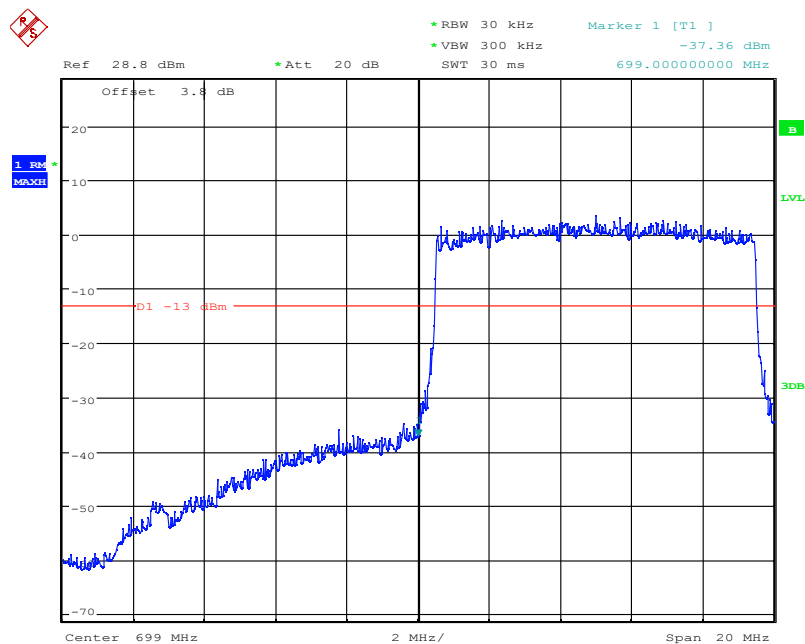

Date: 4.NOV.2021 10:18:34

LTE Band12, 10MHz bandwidth, 16QAM,(1,0) Mode , Below 699MHz