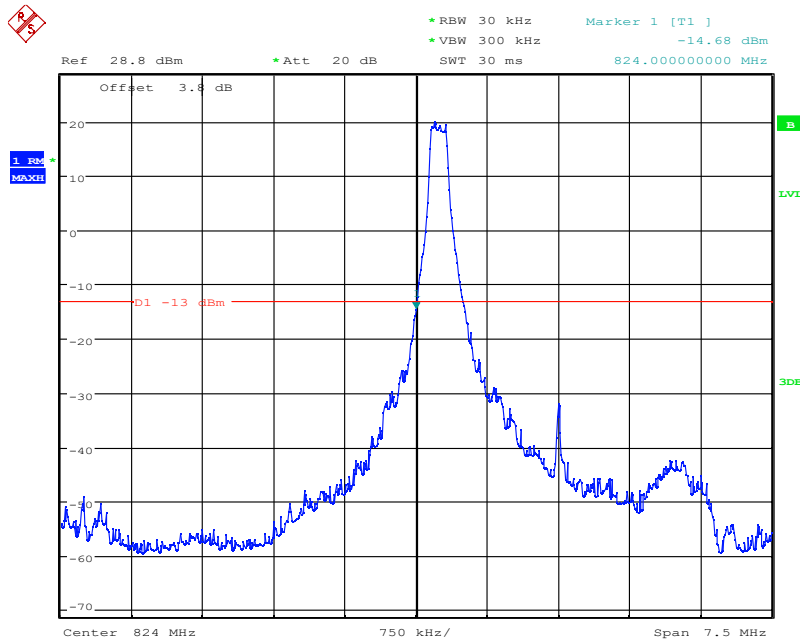

Report No.: I21W00039-WWAN_Rev3

Date: 4.NOV.2021 08:47:10