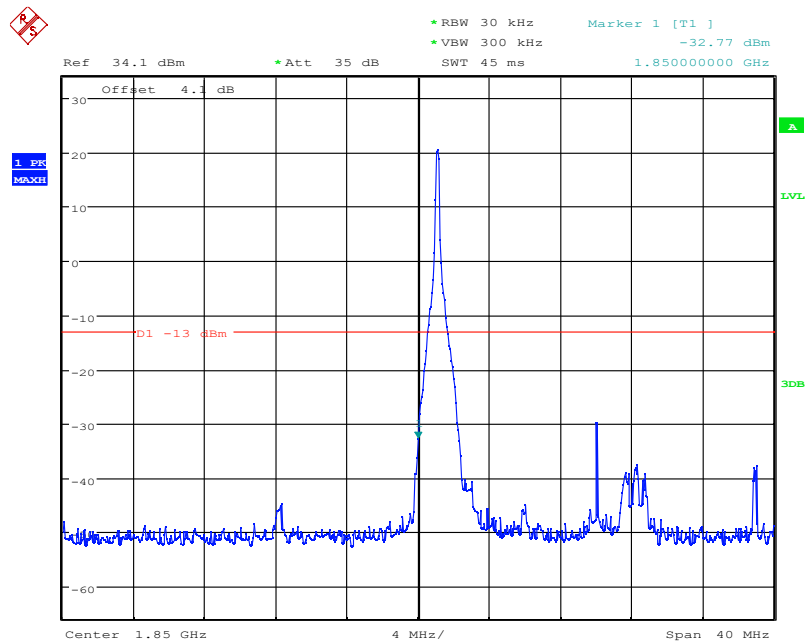

Date: 4.NOV.2021 16:40:56

LTE Band25, 20MHz bandwidth, QPSK,(1,0) Mode , Below 1850MHz

Date: 4.NOV.2021 16:40:45

LTE Band25, 20MHz bandwidth, QPSK,(100,0) Mode , Below 1850MHz

Chongqing Academy of Information and Communication Technology

Address: No. 8,Yuma Road, Chayuan New City, Nan'an District, Chongqing, P. R. China,401336
Tel: 0086-23-88069965 FAX:0086-23-88608777