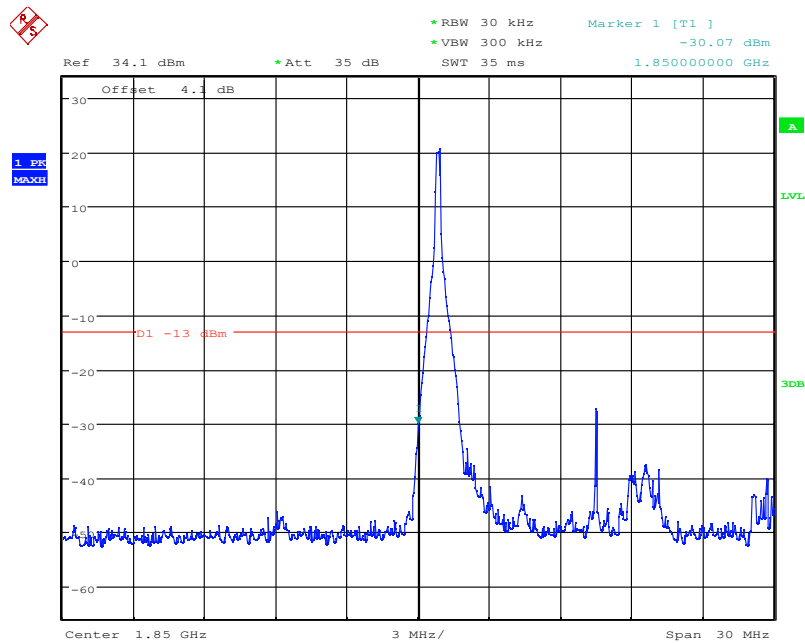

Date: 4.NOV.2021 16:38:37

LTE Band25, 15MHz bandwidth, QPSK,(1,0) Mode , Below 1850MHz

Date: 4.NOV.2021 16:38:27

LTE Band25, 15MHz bandwidth, QPSK,(75,0) Mode , Below 1850MHz

Chongqing Academy of Information and Communication Technology

Address: No. 8,Yuma Road, Chayuan New City, Nan'an District, Chongqing, P. R. China,401336
Tel: 0086-23-88069965 FAX:0086-23-88608777