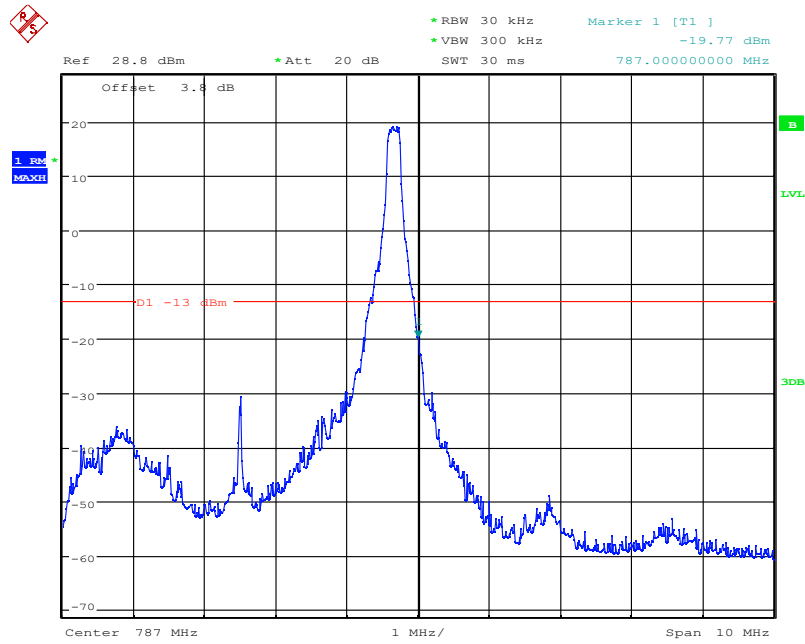

Date: 4.NOV.2021 10:41:51

LTE Band13, 5MHz bandwidth, QPSK,(1,25) Mode, Above 787MHz

Date: 4.NOV.2021 10:42:01

LTE Band13, 5MHz bandwidth, QPSK,(25,0) Mode, Above 787MHz

Chongqing Academy of Information and Communication Technology

Address: No. 8,Yuma Road, Chayuan New City, Nan'an District, Chongqing, P. R. China,401336
Tel: 0086-23-88069965   FAX:0086-23-88608777