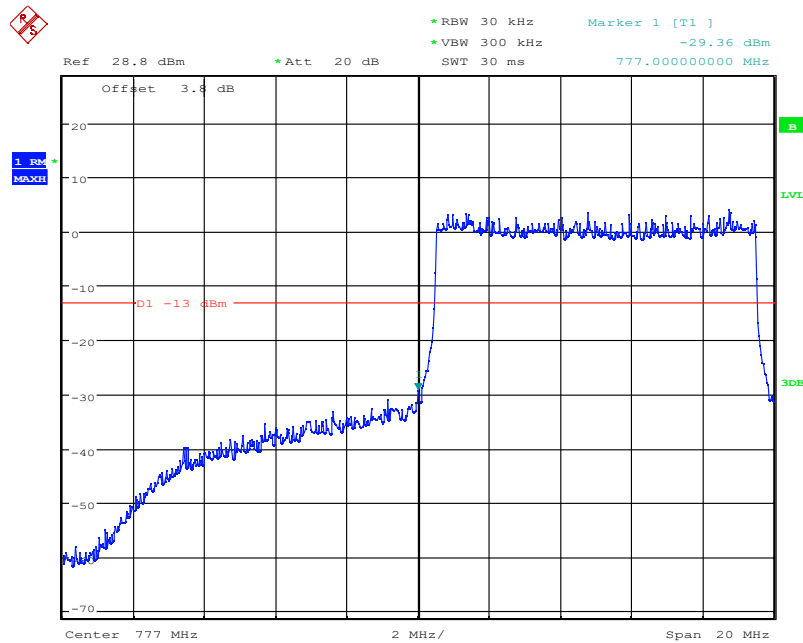

Date: 4.NOV.2021 10:37:36

LTE Band13, 10MHz bandwidth, 16QAM,(1,0) Mode , Below 777MHz

Date: 4.NOV.2021 10:37:47

LTE Band13, 10MHz bandwidth, 16QAM,(27,0) Mode , Below 777MHz

Chongqing Academy of Information and Communication Technology