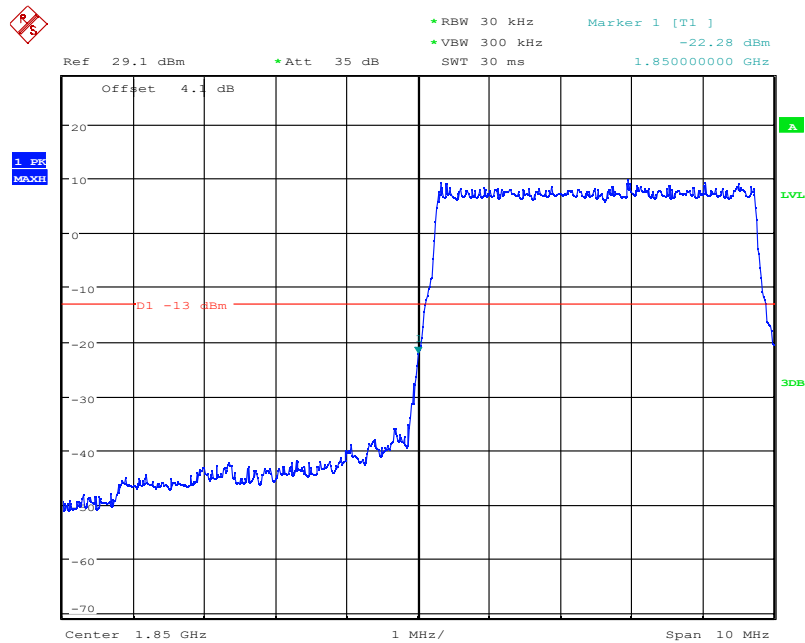

Date: 4.NOV.2021 17:14:43

LTE Band25, 5MHz bandwidth, QPSK,(1,0) Mode , Below 1850MHz

Date: 4.NOV.2021 17:15:30

LTE Band25, 5MHz bandwidth, QPSK,(25,0) Mode , Below 1850MHz

Chongqing Academy of Information and Communication Technology