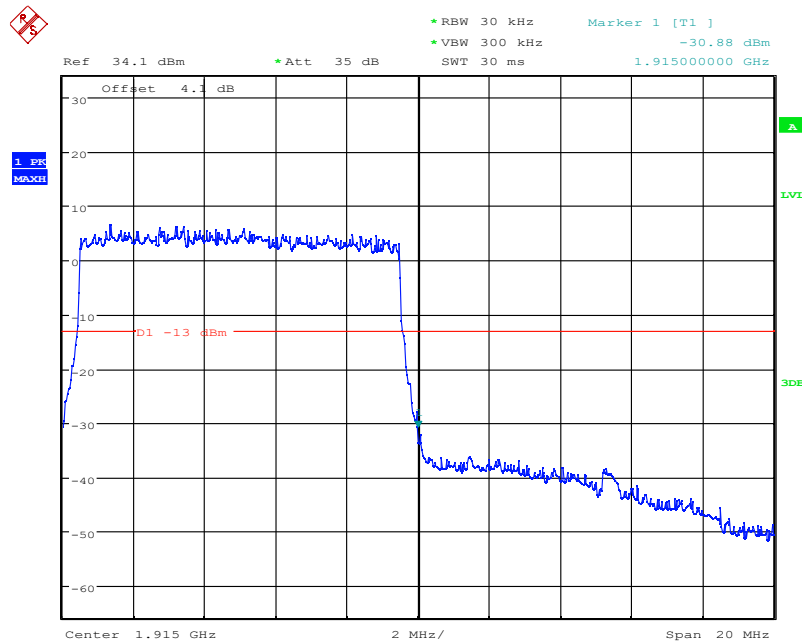

LTE Band25, 10MHz bandwidth, 16QAM,(1,50) Mode, Above 1915MHz

Date: 4.NOV.2021 16:33:13

LTE Band25, 10MHz bandwidth, 16QAM,(50,0) Mode, Above 1915MHz

Chongqing Academy of Information and Communication Technology

Address: No. 8,Yuma Road, Chayuan New City, Nan'an District, Chongqing, P. R. China,401336
Tel: 0086-23-88069965   FAX:0086-23-88608777