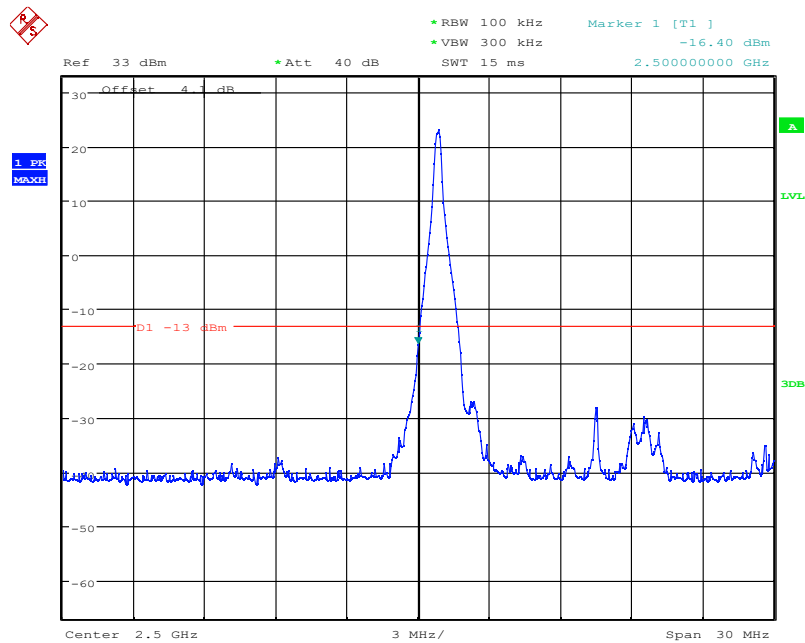

Date: 8.NOV.2021 03:44:59

LTE Band7, 15MHz bandwidth, QPSK,(1,0) Mode , Below 2500MHz

Date: 8.NOV.2021 03:45:11

LTE Band7, 15MHz bandwidth, QPSK,(75,0) Mode , Below 2500MHz

Chongqing Academy of Information and Communication Technology

Address: No. 8,Yuma Road, Chayuan New City, Nan'an District, Chongqing, P. R. China,401336
Tel: 0086-23-88069965   FAX:0086-23-88608777