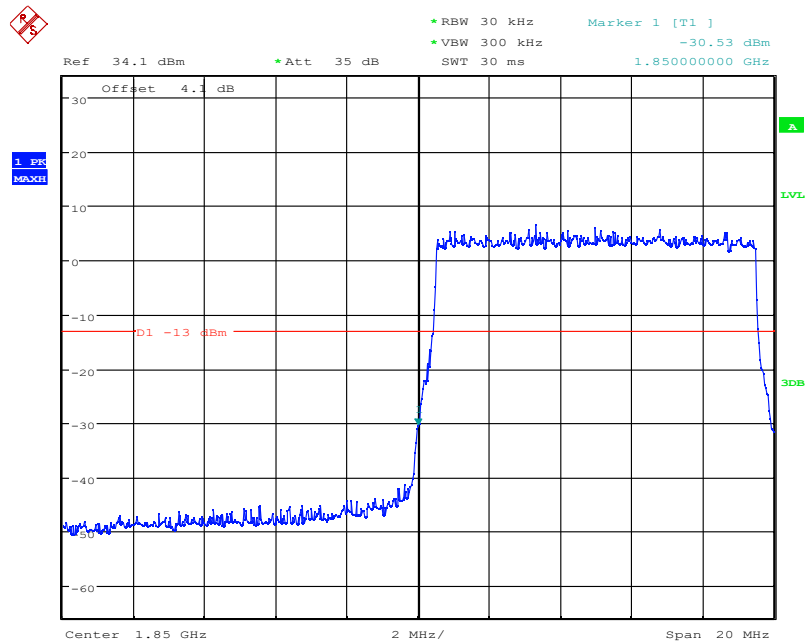

LTE Band25, 10MHz bandwidth, 16QAM,(1,0) Mode , Below 1850MHz

Date: 4.NOV.2021 16:33:36

LTE Band25, 10MHz bandwidth, 16QAM,(50,0) Mode , Below 1850MHz

Chongqing Academy of Information and Communication Technology

Address: No. 8,Yuma Road, Chayuan New City, Nan'an District, Chongqing, P. R. China,401336
Tel: 0086-23-88069965   FAX:0086-23-88608777