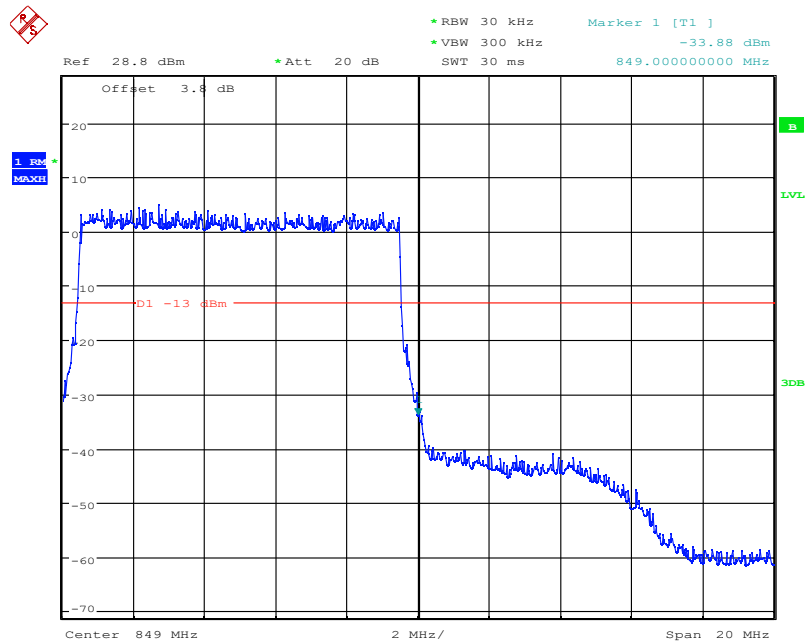

Date: 4.NOV.2021 09:09:37

LTE Band5, 10MHz bandwidth, QPSK,(1,50) Mode, Above 849MHz