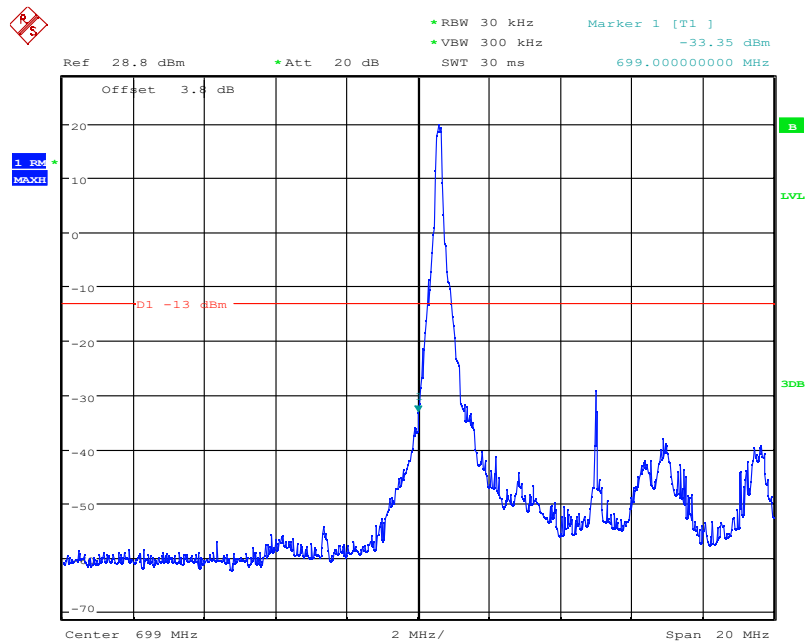

Date: 4.NOV.2021 10:19:20

LTE Band12, 10MHz bandwidth, QPSK,(1,0) Mode , Below 699MHz

Date: 4.NOV.2021 10:19:02

LTE Band12, 10MHz bandwidth, QPSK,(50,0) Mode , Below 699MHz

Chongqing Academy of Information and Communication Technology

Address: No. 8,Yuma Road, Chayuan New City, Nan'an District, Chongqing, P. R. China,401336
Tel: 0086-23-88069965 FAX:0086-23-88608777