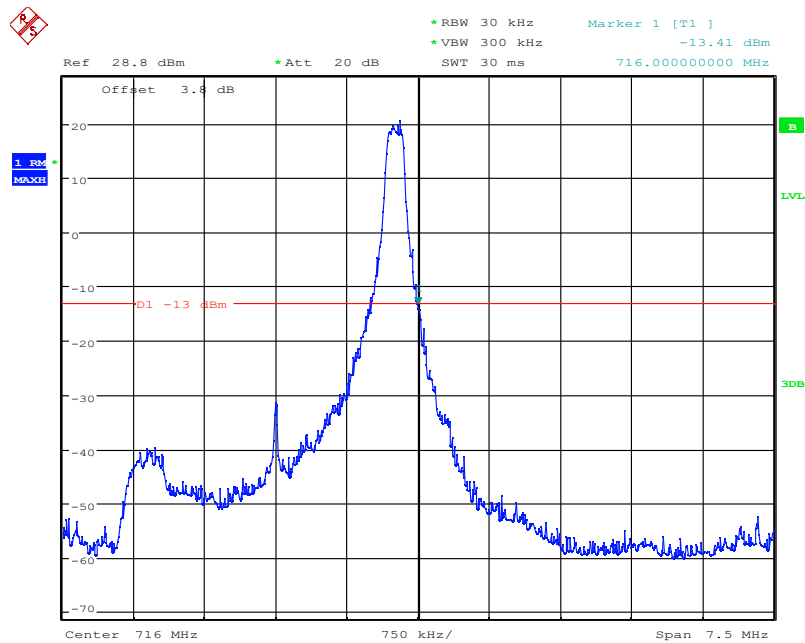

Date: 4.NOV.2021 10:23:51

LTE Band12, 3MHz bandwidth, QPSK,(1,15) Mode, Above 716MHz

Date: 4.NOV.2021 10:23:38

LTE Band12, 3MHz bandwidth, QPSK,(15,0) Mode, Above716MHz

Chongqing Academy of Information and Communication Technology

Address: No. 8,Yuma Road, Chayuan New City, Nan'an District, Chongqing, P. R. China,401336
Tel: 0086-23-88069965 FAX:0086-23-88608777