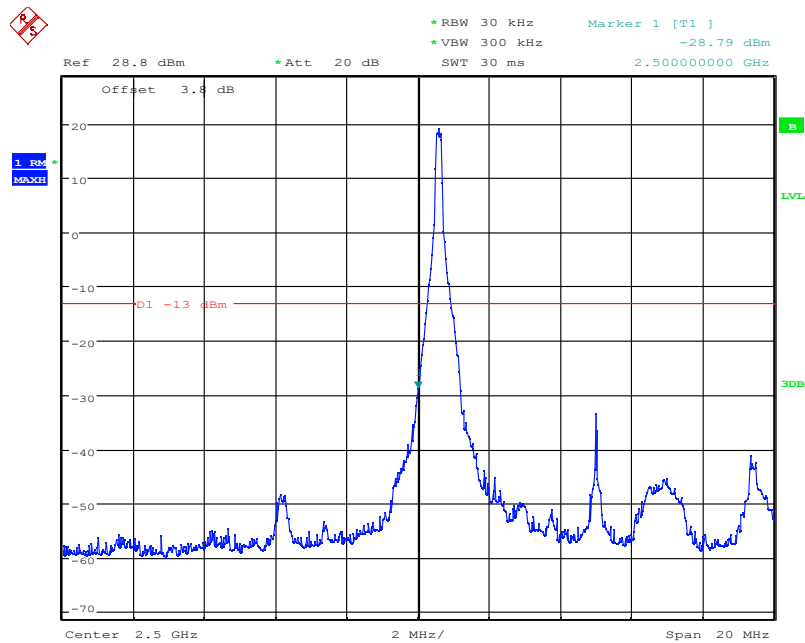

Date: 4.NOV.2021 09:25:42

LTE Band7, 10MHz bandwidth, 16QAM,(1,0) Mode , Below 2500MHz

Date: 4.NOV.2021 09:25:54

LTE Band7, 10MHz bandwidth, 16QAM,(50,0) Mode , Below 2500MHz

Chongqing Academy of Information and Communication Technology

Address: No. 8,Yuma Road, Chayuan New City, Nan'an District, Chongqing, P. R. China,401336
Tel: 0086-23-88069965   FAX:0086-23-88608777