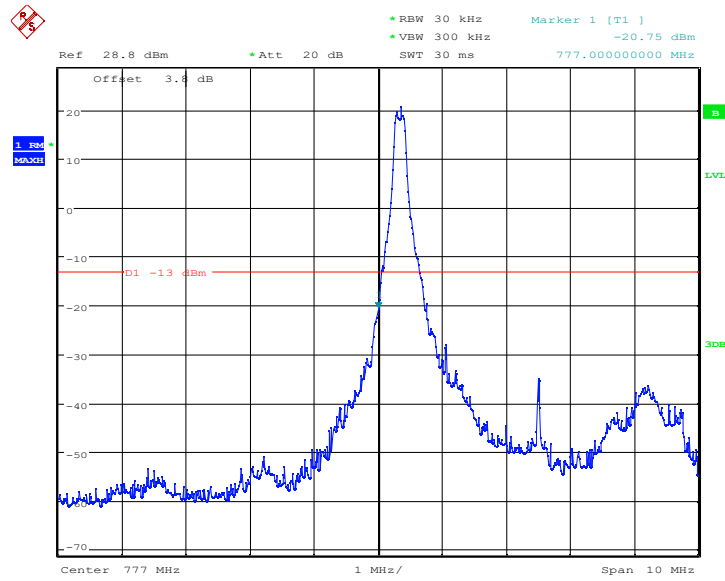

6.7.11 LTE B13 Band Edge Results