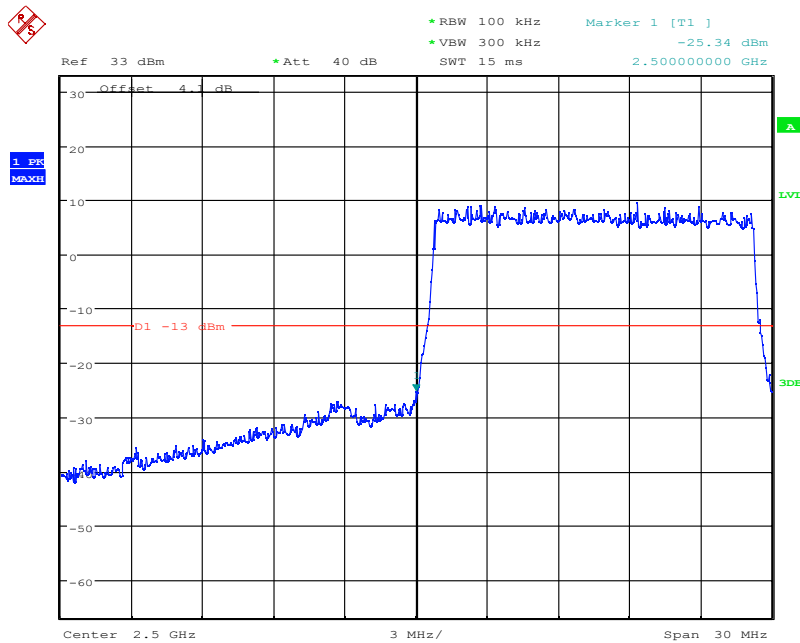

LTE Band7, 15MHz bandwidth, 16QAM,(1,0) Mode , Below 2500MHz

Date: 8.NOV.2021 03:45:22

LTE Band7, 15MHz bandwidth, 16QAM,(75,0) Mode , Below 2500MHz

Chongqing Academy of Information and Communication Technology

Address: No. 8,Yuma Road, Chayuan New City, Nan'an District, Chongqing, P. R. China,401336
Tel: 0086-23-88069965   FAX:0086-23-88608777