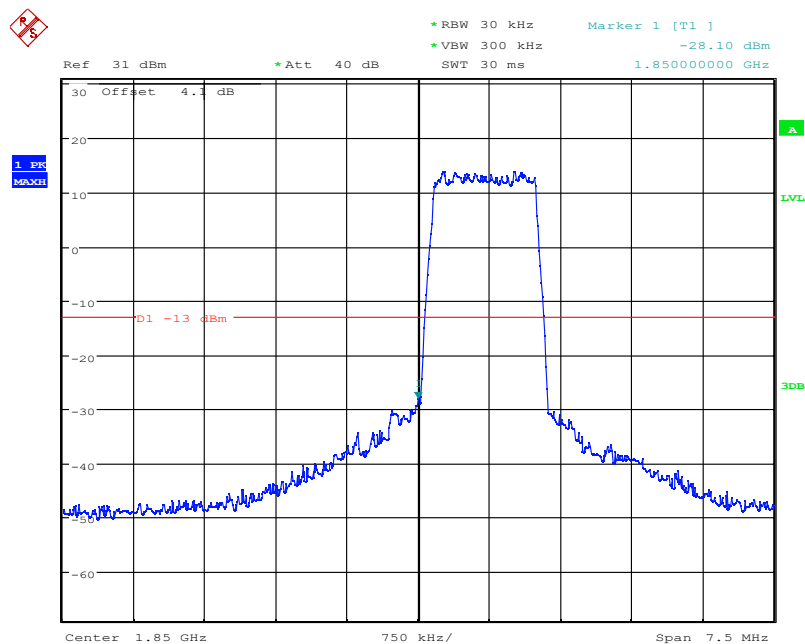

Date: 4.NOV.2021 16:55:17

LTE Band25, 1.4MHz bandwidth, 16QAM,(1,0) Mode , Below 1850MHz