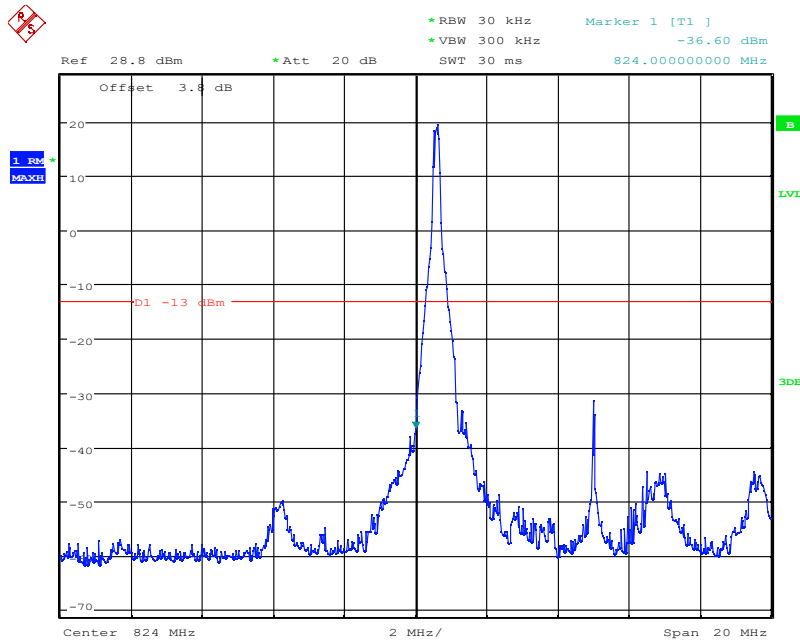

Report No.: I21W00039-WWAN_Rev3

Date: 4.NOV.2021 08:52:35

LTE Band5, 10MHz bandwidth, 16QAM,(1,0) Mode , Below 824MHz

Date: 4.NOV.2021 08:52:23

LTE Band5, 10MHz bandwidth, 16QAM,(50,0) Mode , Below 824MHz