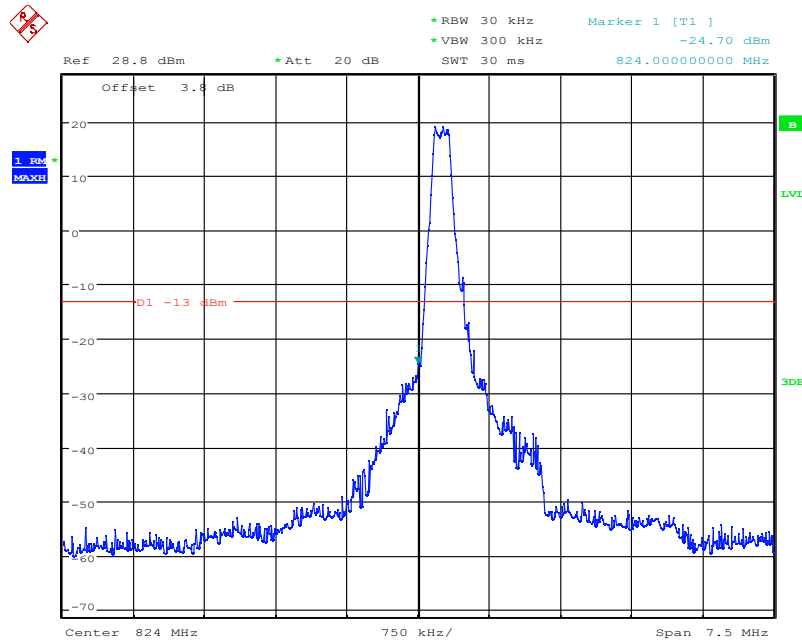

Date: 4.NOV.2021 08:46:16

LTE Band5, 1.4MHz bandwidth, 16QAM,(1,0) Mode , Below 824MHz

Date: 4.NOV.2021 08:46:04

LTE Band5, 1.4MHz bandwidth, 16QAM,(6,0) Mode , Below 824MHz

Chongqing Academy of Information and Communication Technology

Address: No. 8,Yuma Road, Chayuan New City, Nan'an District, Chongqing, P. R. China,401336
Tel: 0086-23-88069965 FAX:0086-23-88608777