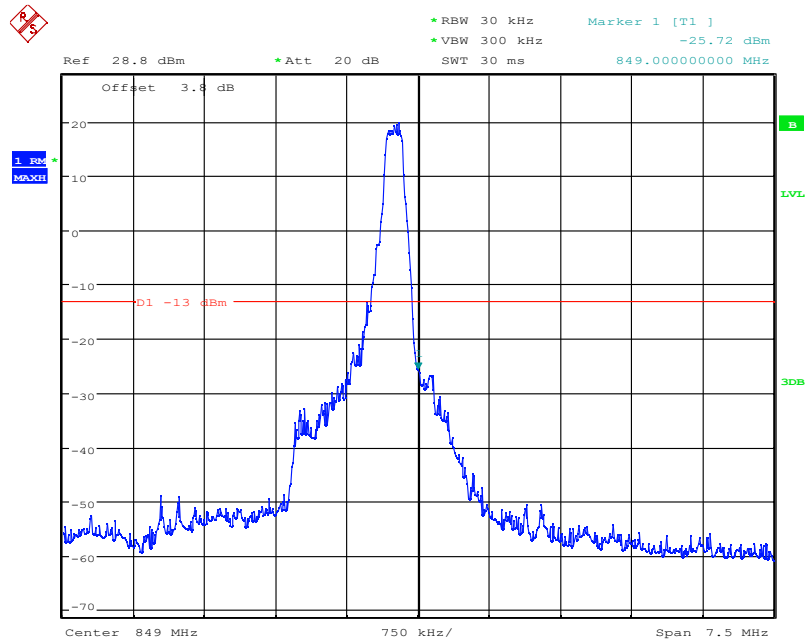

Date: 4.NOV.2021 09:16:38