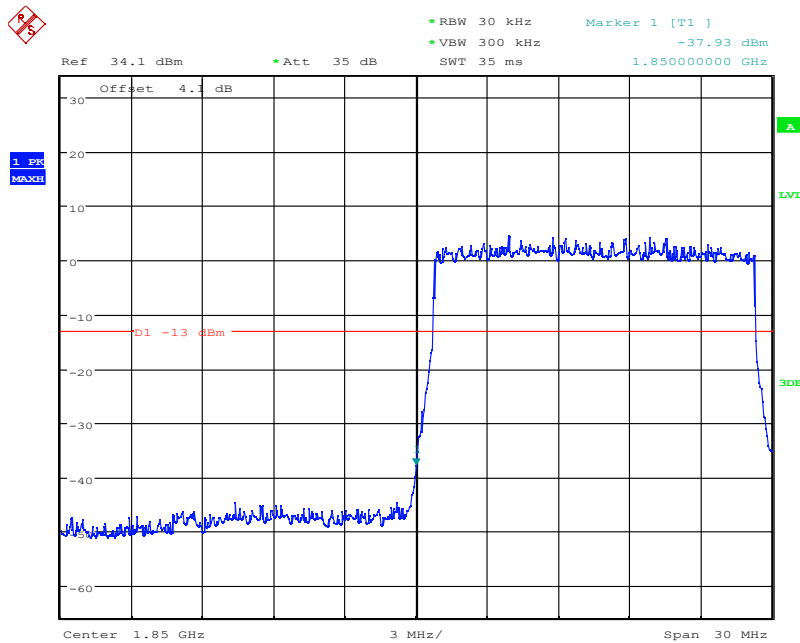

Date: 4.NOV.2021 16:36:11

LTE Band25, 15MHz bandwidth, 16QAM,(1,0) Mode , Below 1850MHz

Date: 4.NOV.2021 16:36:22

LTE Band25, 15MHz bandwidth, 16QAM,(75,0) Mode , Below 1850MHz

Chongqing Academy of Information and Communication Technology