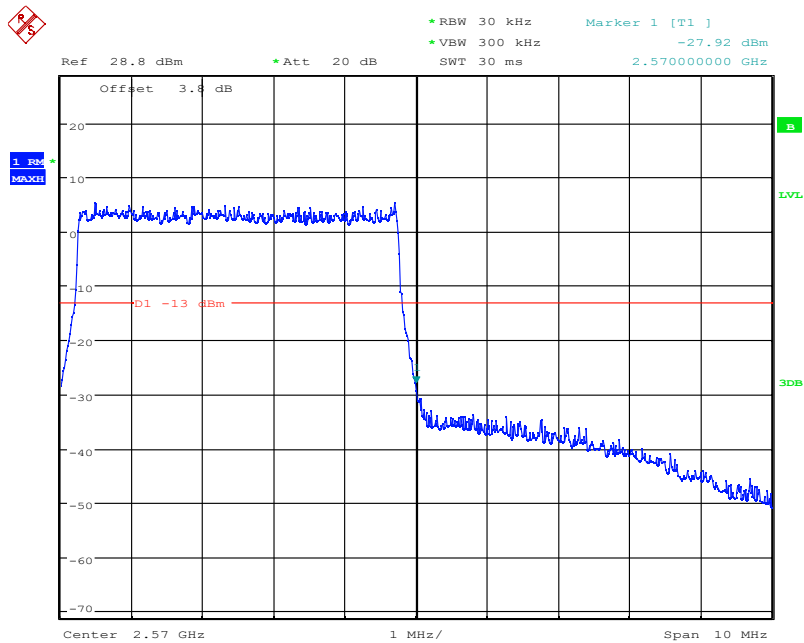

Date: 4.NOV.2021 09:38:06

LTE Band7, 5MHz bandwidth, 16QAM,(1,25) Mode, Above 2570MHz

Date: 4.NOV.2021 09:37:53

LTE Band7, 5MHz bandwidth, 16QAM,(25,0) Mode, Above 2570MHz

Chongqing Academy of Information and Communication Technology