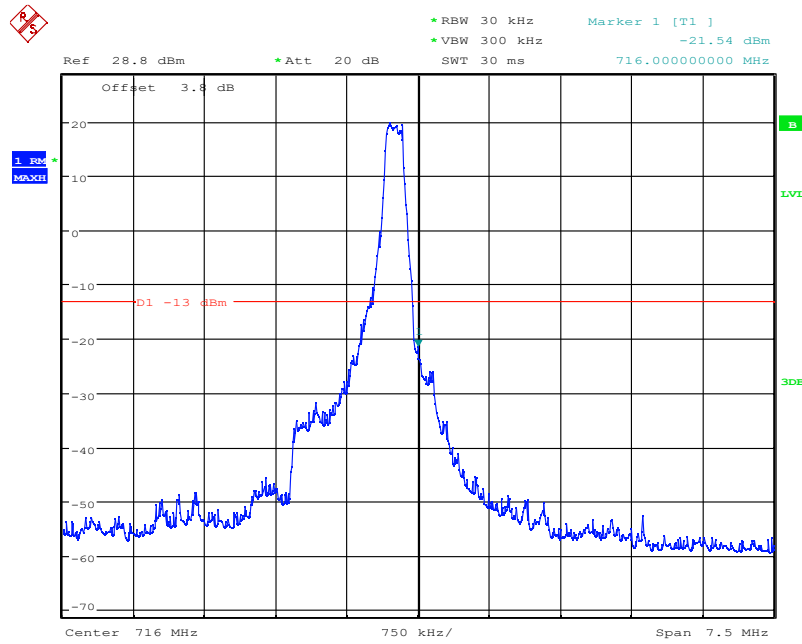

Report No.: I21W00039-WWAN_Rev3