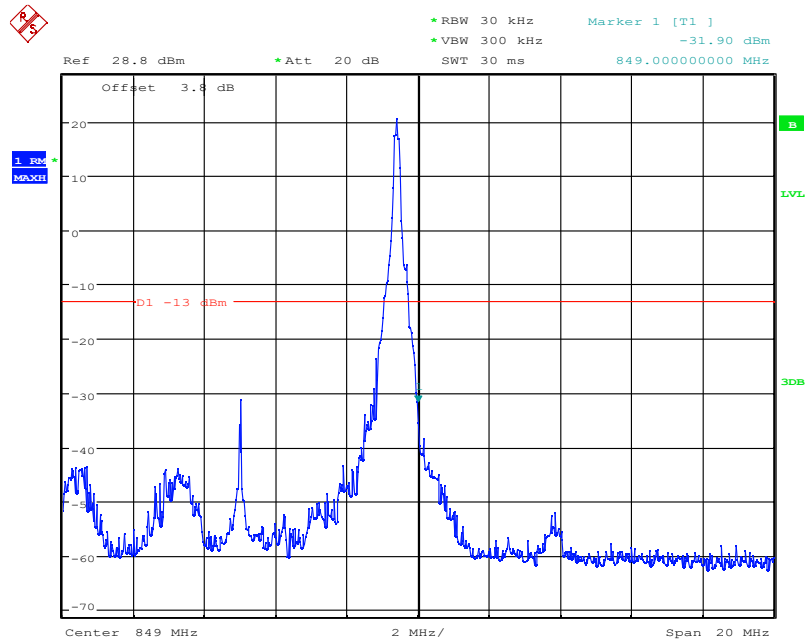

Date: 4.NOV.2021 09:10:26

LTE Band5, 10MHz bandwidth, 16QAM,(1,50) Mode, Above 849MHz

Date: 4.NOV.2021 09:10:12

LTE Band5, 10MHz bandwidth, 16QAM,(50, 0) Mode, Above 849MHz

Chongqing Academy of Information and Communication Technology

Address: No. 8,Yuma Road, Chayuan New City, Nan'an District, Chongqing, P. R. China,401336
Tel: 0086-23-88069965 FAX:0086-23-88608777