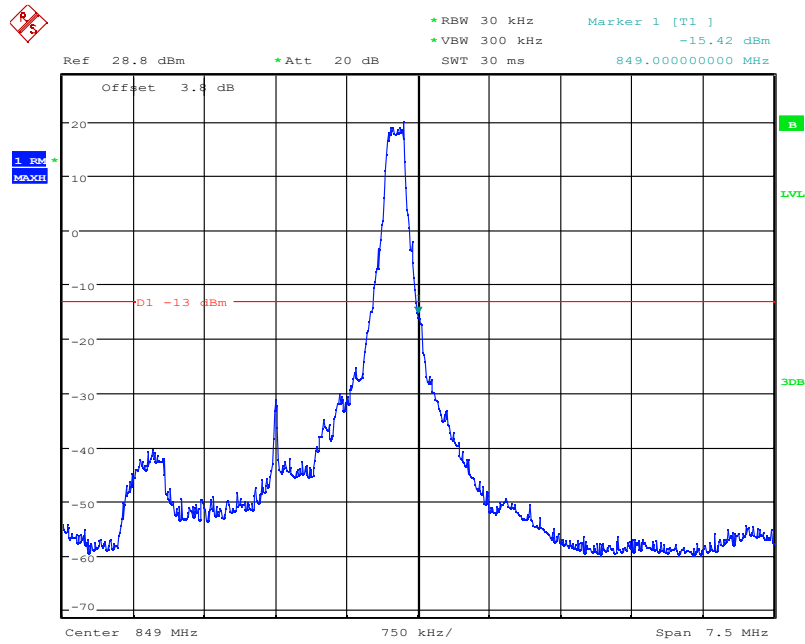

Date: 4.NOV.2021 09:13:13

LTE Band26, 3MHz bandwidth, 16QAM,(1,15) Mode, Above 849MHz

Date: 4.NOV.2021 09:13:26

LTE Band26, 3MHz bandwidth, 16QAM,(15,0) Mode, Above 849MHz

Chongqing Academy of Information and Communication Technology

Address: No. 8,Yuma Road, Chayuan New City, Nan'an District, Chongqing, P. R. China,401336
Tel: 0086-23-88069965 FAX:0086-23-88608777