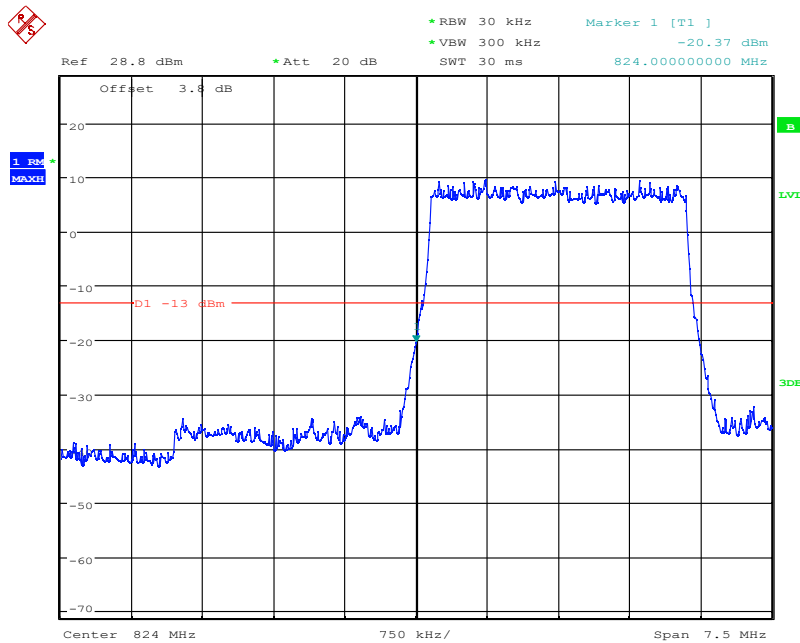

LTE Band26, 3MHz bandwidth, QPSK,(1,0) Mode , Below 824MHz

Date: 4.NOV.2021 08:47:24

LTE Band26, 3MHz bandwidth, QPSK,(15,0) Mode , Below 824MHz

Chongqing Academy of Information and Communication Technology

Address: No. 8,Yuma Road, Chayuan New City, Nan'an District, Chongqing, P. R. China,401336
Tel: 0086-23-88069965 FAX:0086-23-88608777