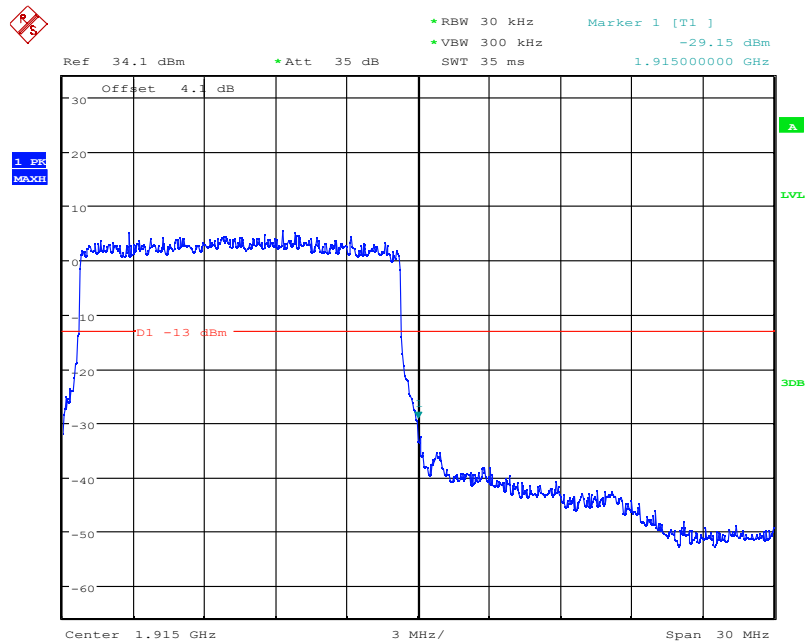

LTE Band25, 15MHz bandwidth, QPSK,(1,75) Mode, Above 1915MHz

Date: 4.NOV.2021 16:38:06

LTE Band25, 15MHz bandwidth, QPSK,(75,0) Mode, Above 1915MHz

Chongqing Academy of Information and Communication Technology

Address: No. 8,Yuma Road, Chayuan New City, Nan'an District, Chongqing, P. R. China,401336
Tel: 0086-23-88069965   FAX:0086-23-88608777