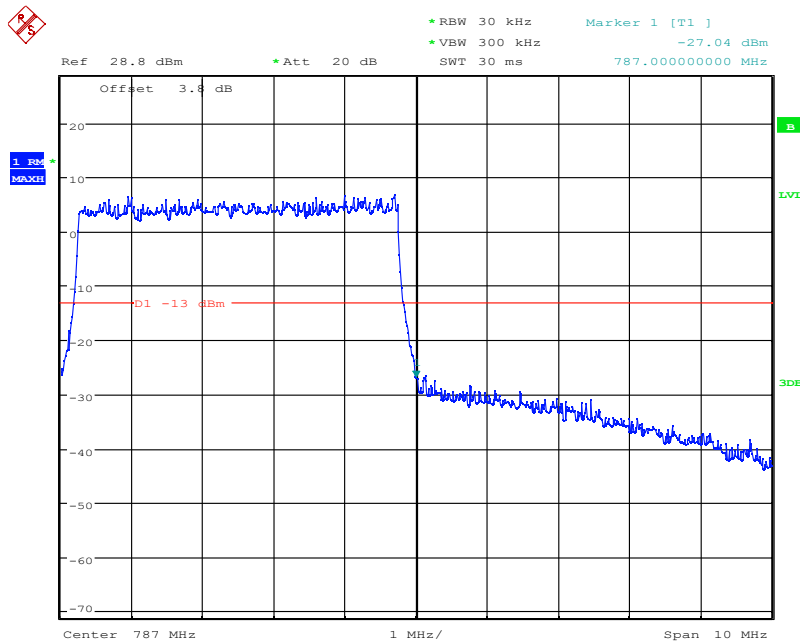

Date: 4.NOV.2021 10:41:34

LTE Band13, 5MHz bandwidth, 16QAM,(1,25) Mode, Above 787MHz