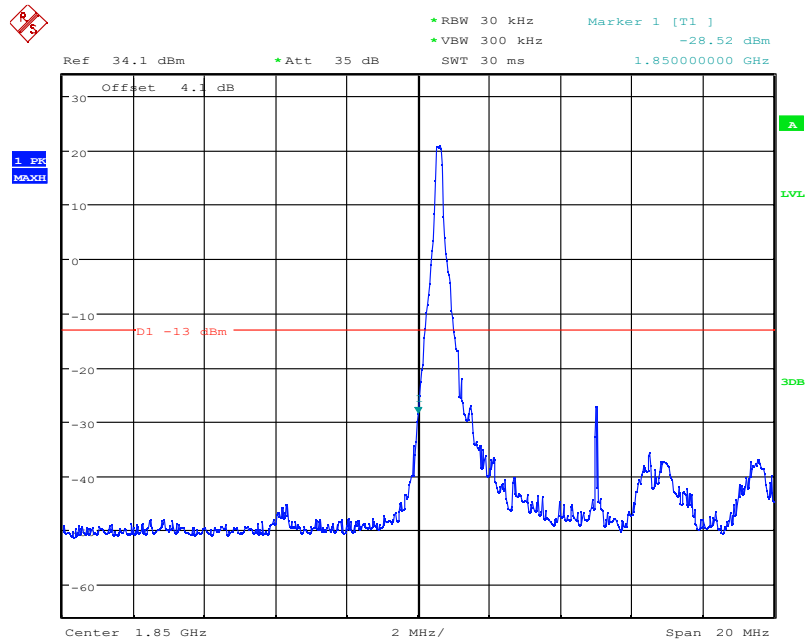

Report No.: I21W00039-WWAN_Rev3