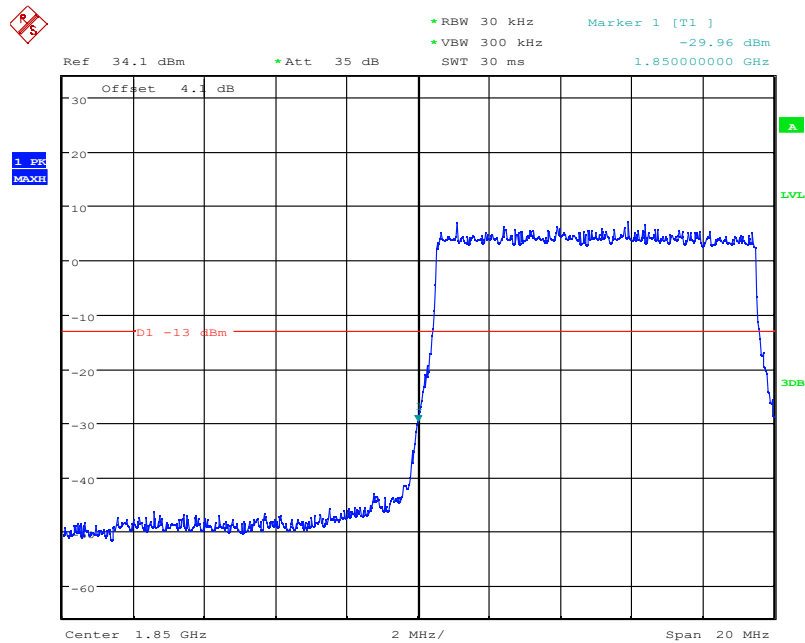

Date: 4.NOV.2021 16:34:24

LTE Band25, 10MHz bandwidth, QPSK,(1,0) Mode , Below 1850MHz