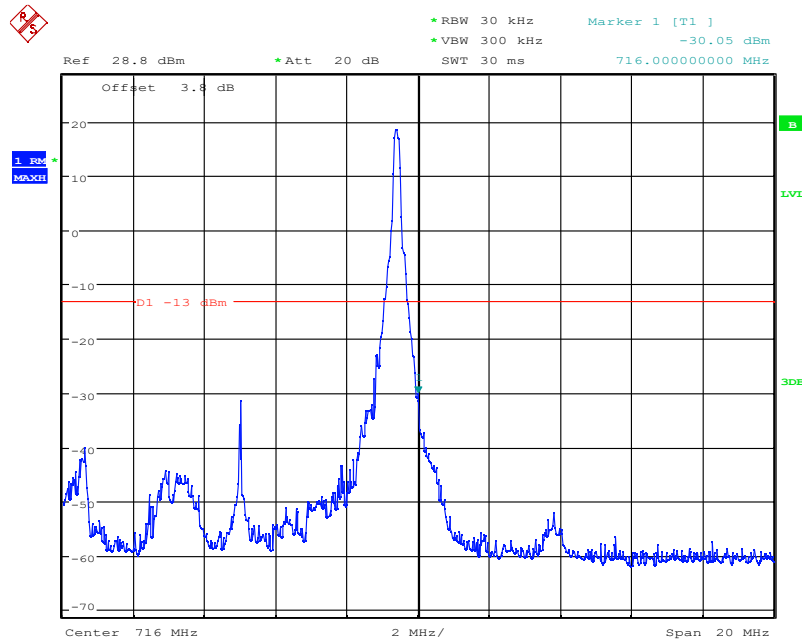

Report No.: I21W00039-WWAN_Rev3

Date: 4.NOV.2021 10:21:17