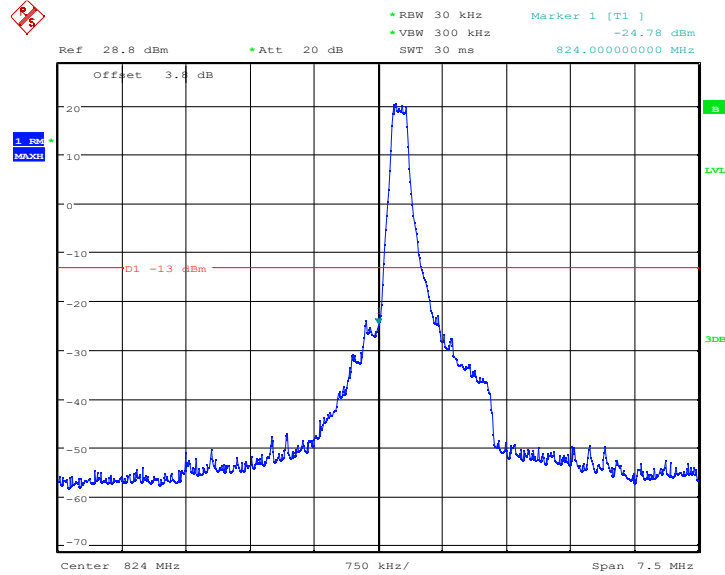

6.7.14 LTE B26 Band Edge Results

(824MHz-849MHz)