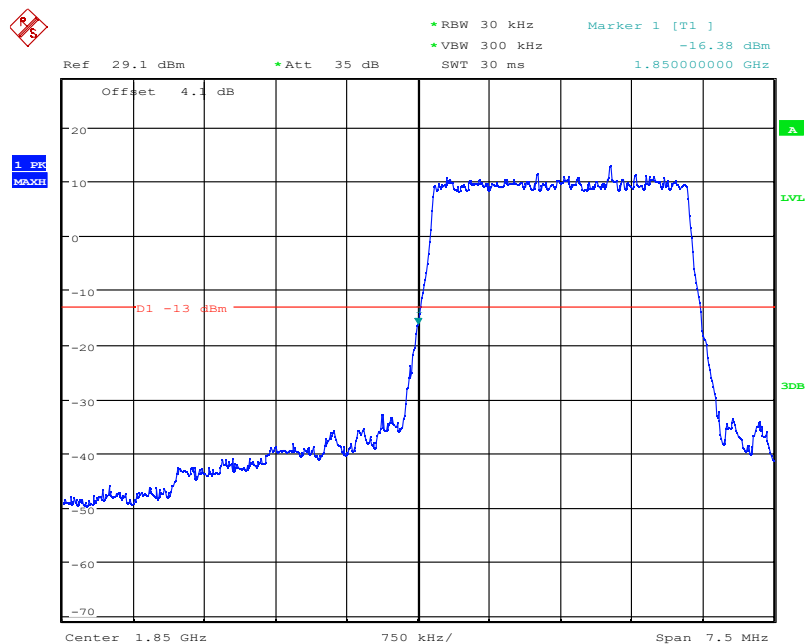

Date: 4.NOV.2021 17:13:05

LTE Band25, 3MHz bandwidth, QPSK,(1,0) Mode , Below 1850MHz

Date: 4.NOV.2021 17:12:31

LTE Band25, 3MHz bandwidth, QPSK,(15,0) Mode , Below 1850MHz

Chongqing Academy of Information and Communication Technology