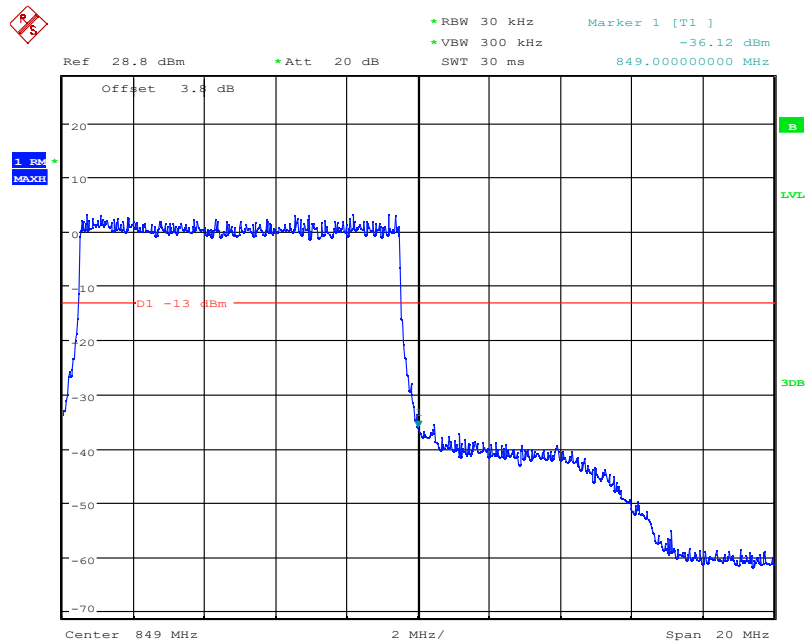

Date: 4.NOV.2021 09:10:26

LTE Band5, 10MHz bandwidth, 16QAM,(1,50) Mode, Above 849MHz