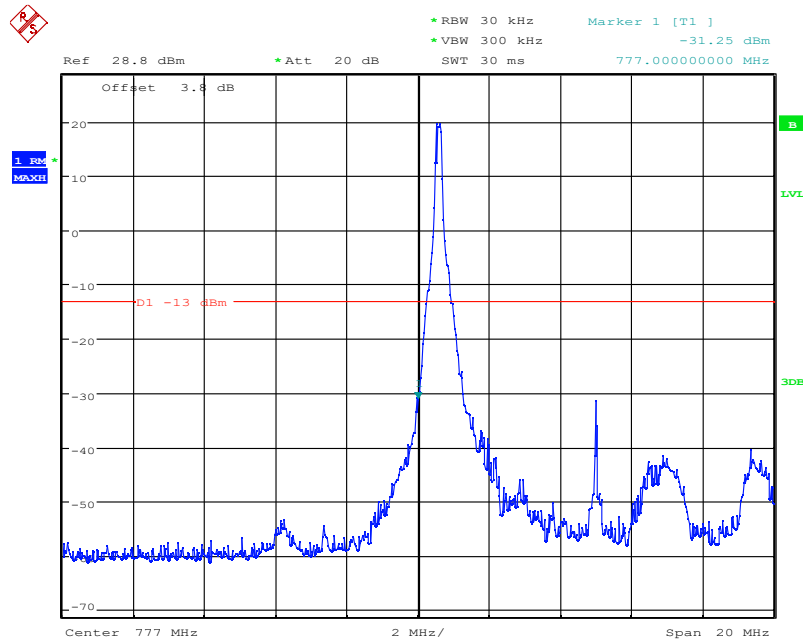

Date: 4.NOV.2021 10:37:36

LTE Band13, 10MHz bandwidth, 16QAM,(1,0) Mode , Below 777MHz

Date: 4.NOV.2021 10:37:47

LTE Band13, 10MHz bandwidth, 16QAM,(27,0) Mode , Below 777MHz

Chongqing Academy of Information and Communication Technology

Address: No. 8,Yuma Road, Chayuan New City, Nan'an District, Chongqing, P. R. China,401336
Tel: 0086-23-88069965 FAX:0086-23-88608777