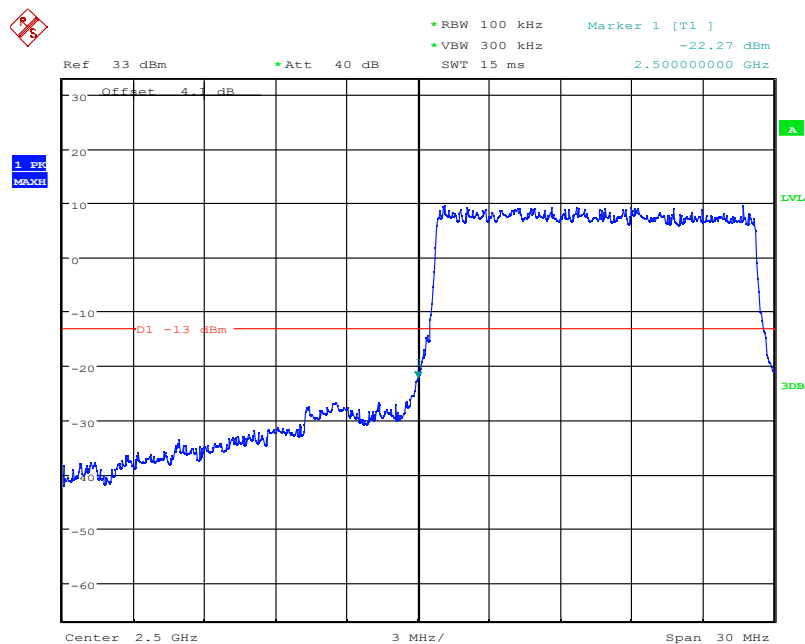

Date: 8.NOV.2021 03:44:59

LTE Band7, 15MHz bandwidth, QPSK,(1,0) Mode , Below 2500MHz