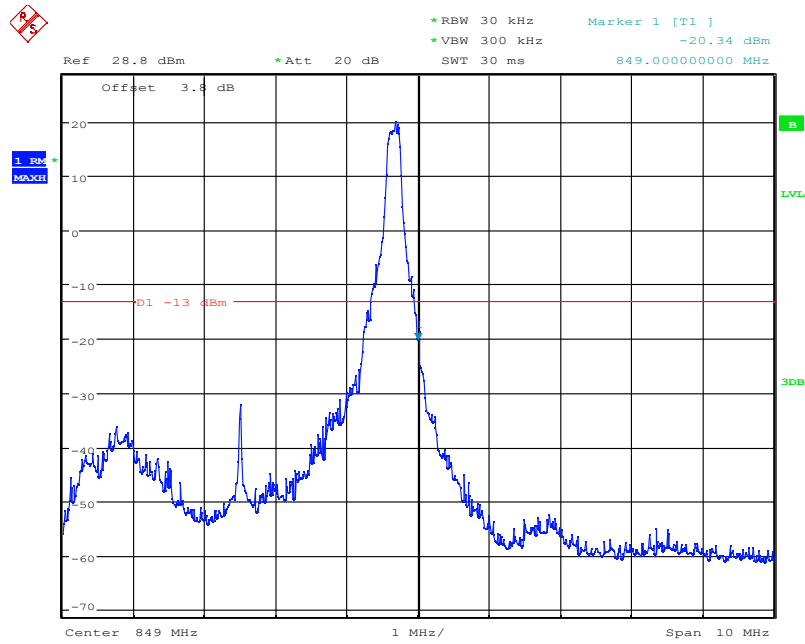

Date: 4.NOV.2021 09:11:52

LTE Band26, 5MHz bandwidth, QPSK,(1,25) Mode, Above 849MHz

Date: 4.NOV.2021 09:12:02

LTE Band26, 5MHz bandwidth, QPSK,(25,0) Mode, Above 849MHz

Chongqing Academy of Information and Communication Technology