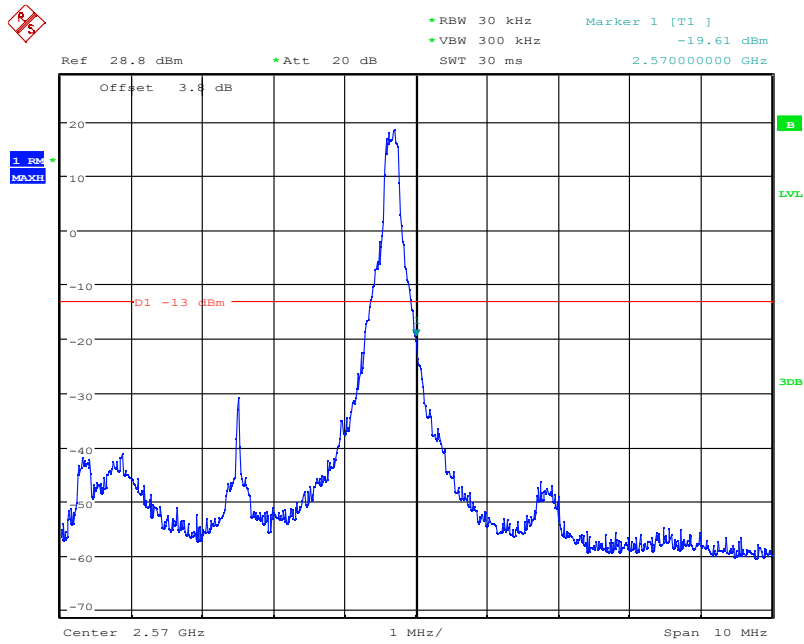

Date: 4.NOV.2021 09:38:06

LTE Band7, 5MHz bandwidth, 16QAM,(1,25) Mode, Above 2570MHz

Date: 4.NOV.2021 09:37:53

LTE Band7, 5MHz bandwidth, 16QAM,(25,0) Mode, Above 2570MHz

Chongqing Academy of Information and Communication Technology

Address: No. 8,Yuma Road, Chayuan New City, Nan'an District, Chongqing, P. R. China,401336
Tel: 0086-23-88069965   FAX:0086-23-88608777