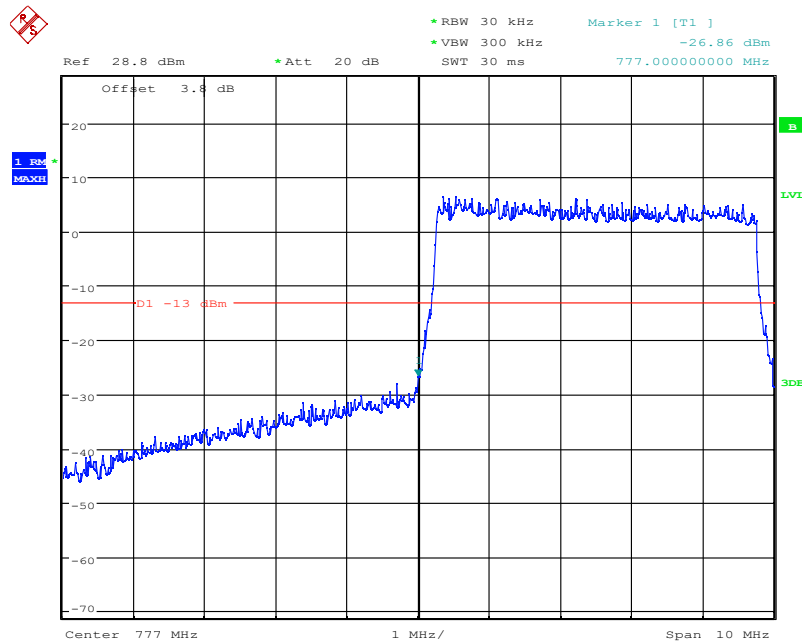

Date: 4.NOV.2021 10:36:17

LTE Band13, 5MHz bandwidth, 16QAM,(1,0) Mode , Below 777MHz

Date: 4.NOV.2021 10:36:26

LTE Band13, 5MHz bandwidth, 16QAM,(25,0) Mode , Below 777MHz

Chongqing Academy of Information and Communication Technology