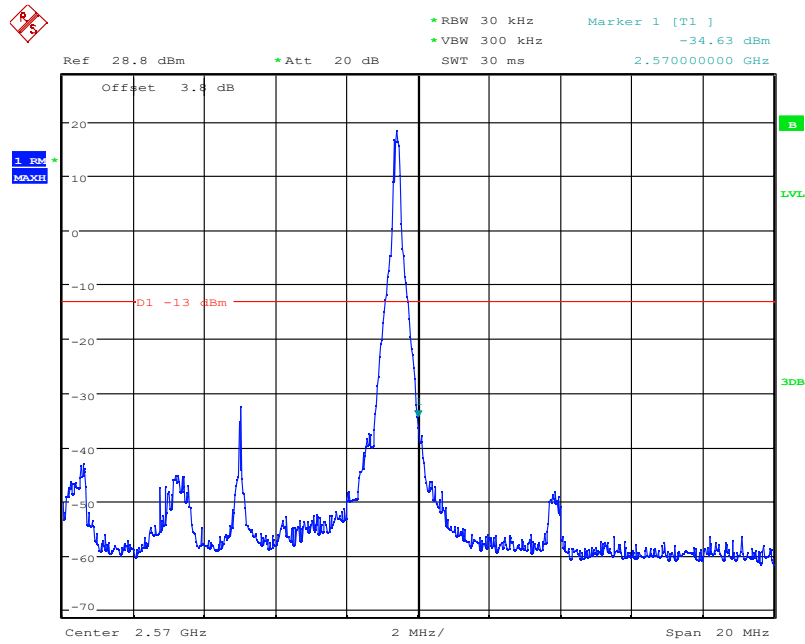

Date: 4.NOV.2021 09:37:11

LTE Band7, 10MHz bandwidth, 16QAM,(1,50) Mode, Above 2570MHz

Date: 4.NOV.2021 09:36:58

LTE Band7, 10MHz bandwidth, 16QAM,(50,0) Mode, Above 2570MHz

Chongqing Academy of Information and Communication Technology

Address: No. 8,Yuma Road, Chayuan New City, Nan'an District, Chongqing, P. R. China,401336
Tel: 0086-23-88069965   FAX:0086-23-88608777