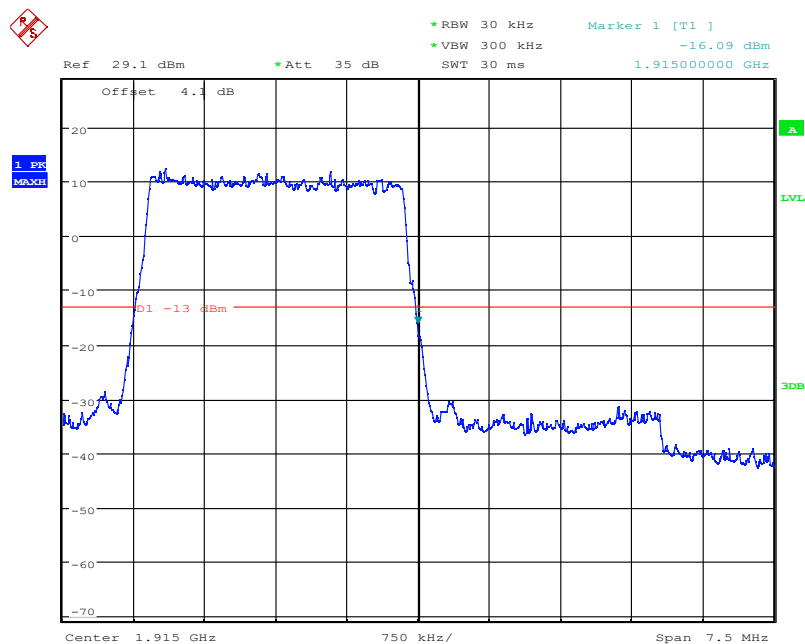

Date: 4.NOV.2021 17:10:35

LTE Band25, 3MHz bandwidth, 16QAM,(1,15) Mode, Above 1915MHz