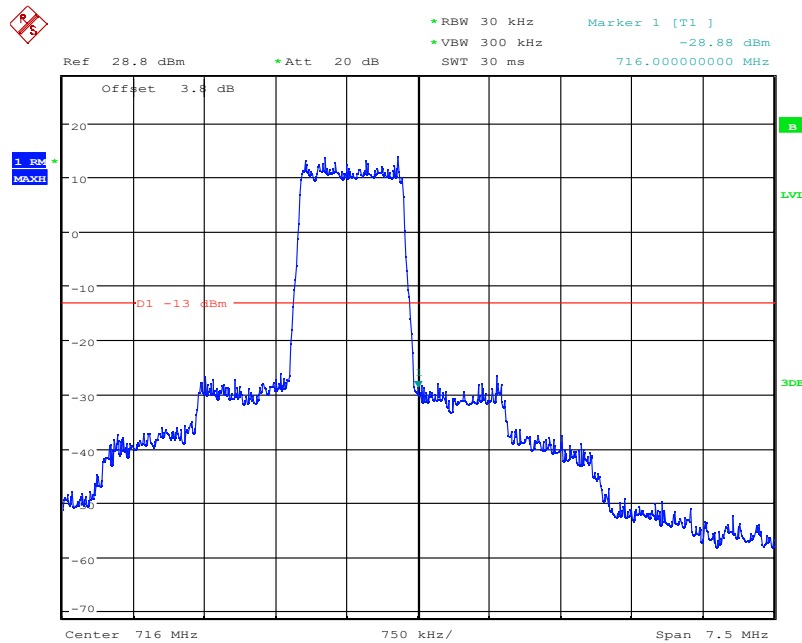

6.7.10 LTE B12 Band Edge Results

Date: 4.NOV.2021 10:14:03

LTE Band12, 1.4MHz bandwidth, QPSK,(1,0) Mode , Below 699MHz

Date: 4.NOV.2021 10:14:19

LTE Band12, 1.4MHz bandwidth, QPSK,(6,0) Mode , Below 699MHz

Date: 4.NOV.2021 10:31:03

LTE Band12, 1.4MHz bandwidth, QPSK,(1,6) Mode, Above 716MHz

Date: 4.NOV.2021 10:31:15

LTE Band12, 1.4MHz bandwidth, QPSK,(6,0) Mode, Above 716MHz

Chongqing Academy of Information and Communication Technology