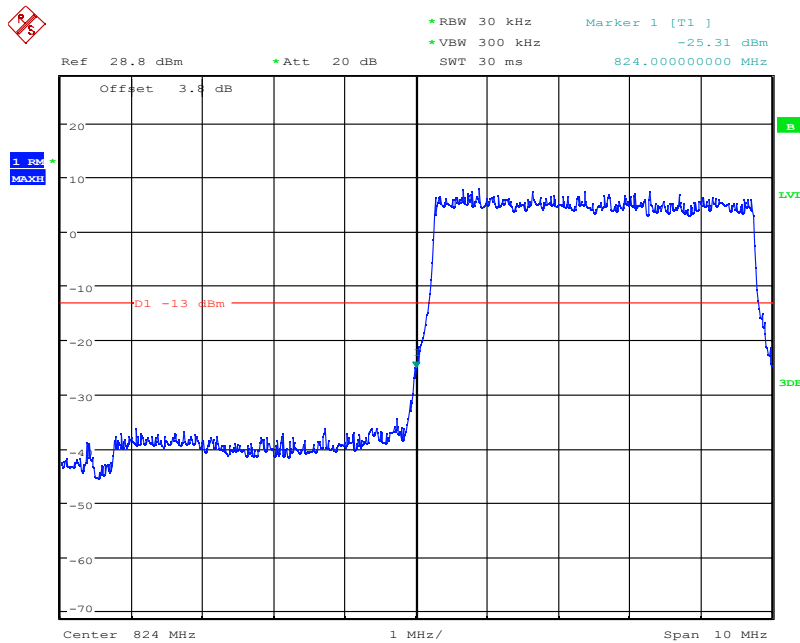

Report No.: I21W00039-WWAN_Rev3

Date: 4.NOV.2021 08:49:35

LTE Band5, 5MHz bandwidth, QPSK,(1,0) Mode , Below 824MHz

Date: 4.NOV.2021 08:49:53

LTE Band5, 5MHz bandwidth, QPSK,(25,0) Mode , Below 824MHz

Chongqing Academy of Information and Communication Technology