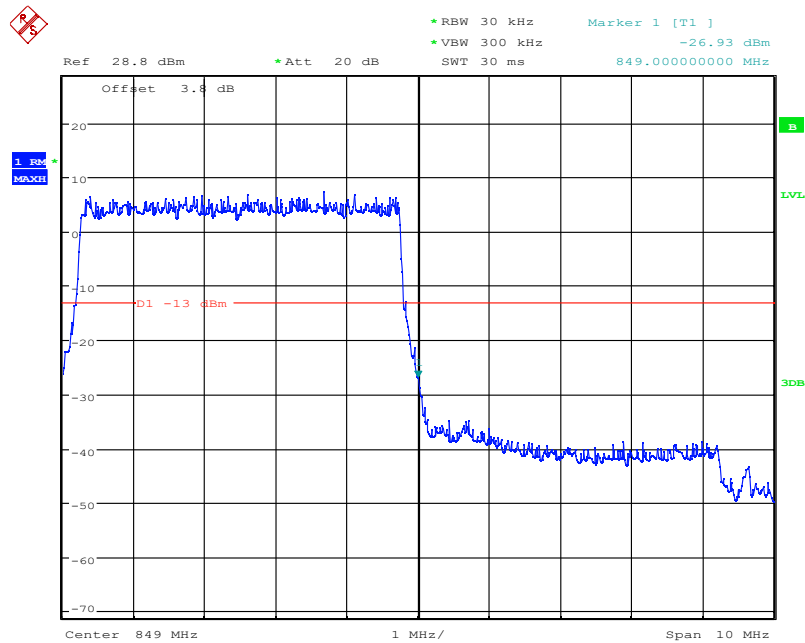

Date: 4.NOV.2021 09:11:52

LTE Band26, 5MHz bandwidth, QPSK,(1,25) Mode, Above 849MHz

Date: 4.NOV.2021 09:12:02

LTE Band26, 5MHz bandwidth, QPSK,(25,0) Mode, Above 849MHz

Chongqing Academy of Information and Communication Technology