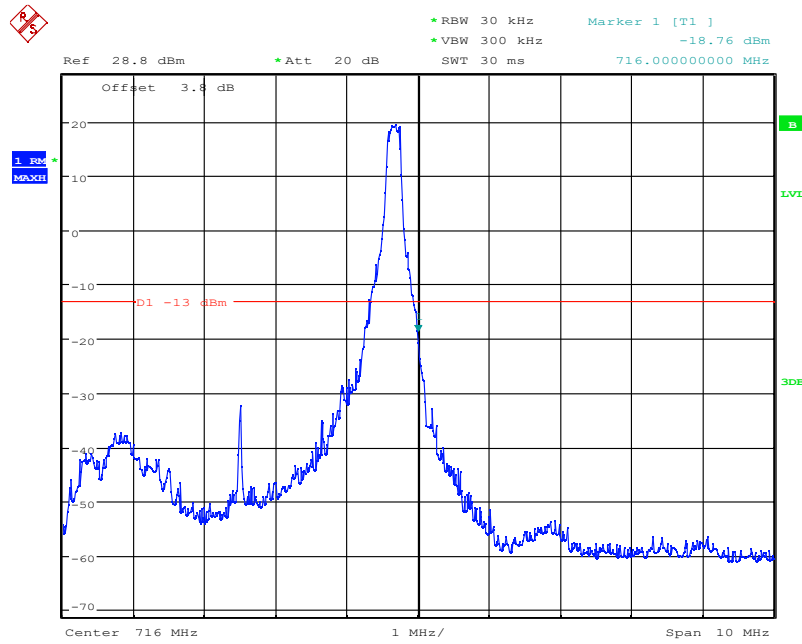

Date: 4.NOV.2021 10:48:48

LTE Band17, 5MHz bandwidth, QPSK,(1,25) Mode, Above 716MHz

Date: 4.NOV.2021 10:48:59

LTE Band17, 5MHz bandwidth, QPSK,(25,0) Mode, Above 716MHz

Chongqing Academy of Information and Communication Technology

Address: No. 8,Yuma Road, Chayuan New City, Nan'an District, Chongqing, P. R. China,401336
Tel: 0086-23-88069965 FAX:0086-23-88608777