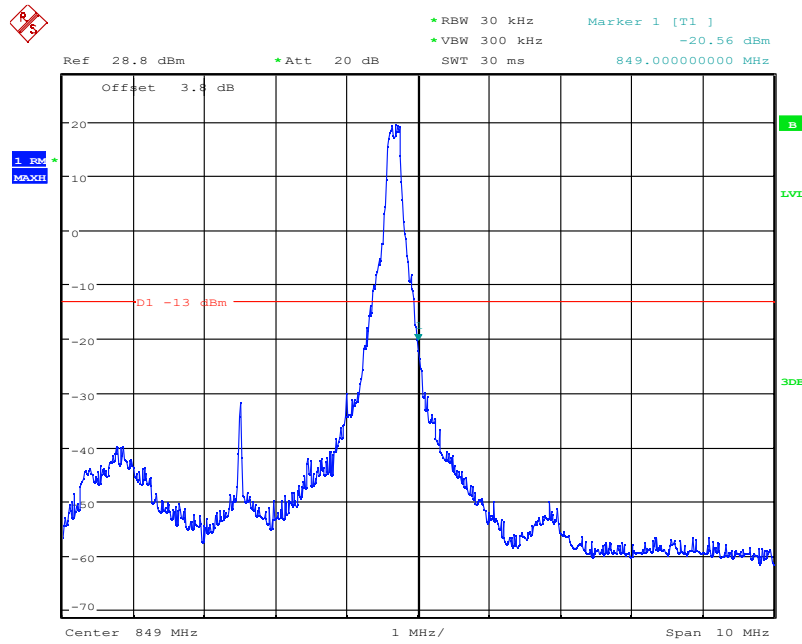

Date: 4.NOV.2021 09:11:39

LTE Band5, 5MHz bandwidth, 16QAM,(1,25) Mode, Above 849MHz

Date: 4.NOV.2021 09:11:23

LTE Band5, 5MHz bandwidth, 16QAM,(25,0) Mode, Above 849MHz

Chongqing Academy of Information and Communication Technology

Address: No. 8,Yuma Road, Chayuan New City, Nan'an District, Chongqing, P. R. China,401336
Tel: 0086-23-88069965   FAX:0086-23-88608777