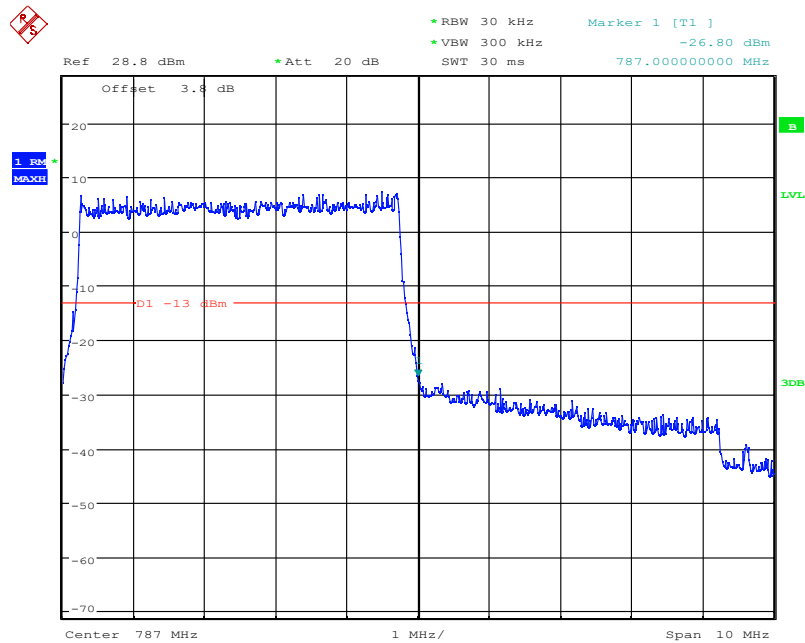

Date: 4.NOV.2021 10:41:51

LTE Band13, 5MHz bandwidth, QPSK,(1,25) Mode, Above 787MHz