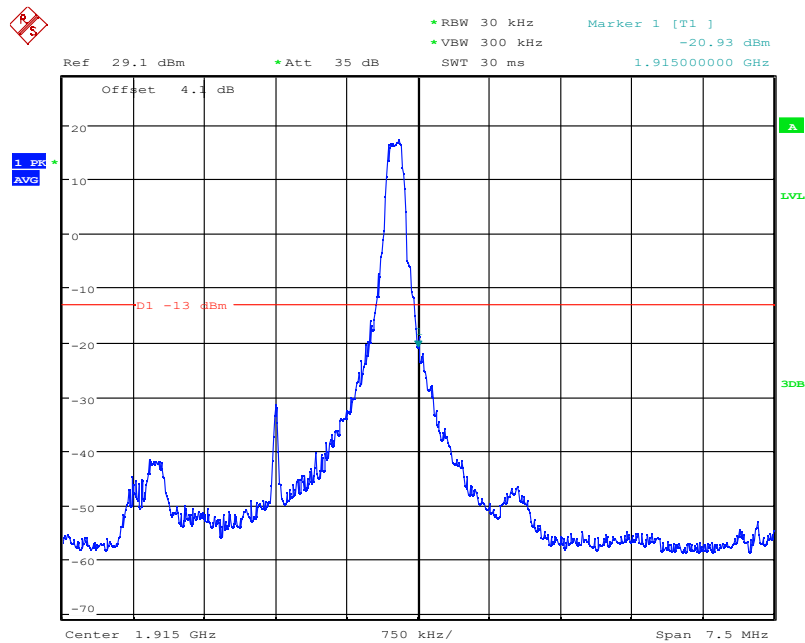

Date: 4.NOV.2021 17:10:35

LTE Band25, 3MHz bandwidth, 16QAM,(1,15) Mode, Above 1915MHz

Date: 4.NOV.2021 17:10:58

LTE Band25, 3MHz bandwidth, 16QAM,(15,0) Mode, Above 1915MHz

Chongqing Academy of Information and Communication Technology

Address: No. 8,Yuma Road, Chayuan New City, Nan'an District, Chongqing, P. R. China,401336
Tel: 0086-23-88069965 FAX:0086-23-88608777