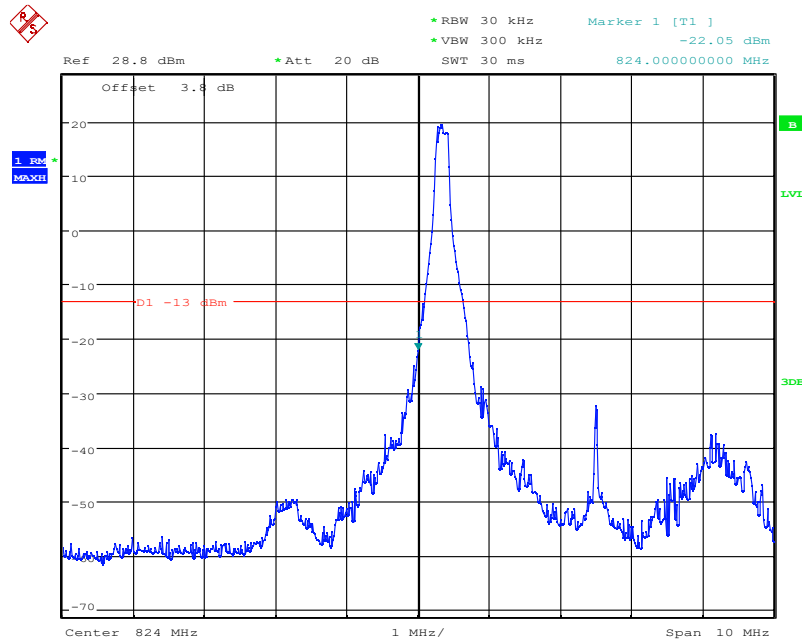

Report No.: I21W00039-WWAN_Rev3

Date: 4.NOV.2021 08:50:15

LTE Band5, 5MHz bandwidth, 16QAM,(1,0) Mode , Below 824MHz

Date: 4.NOV.2021 08:50:03

LTE Band5, 5MHz bandwidth, 16QAM,(25,0) Mode , Below 824MHz

Chongqing Academy of Information and Communication Technology