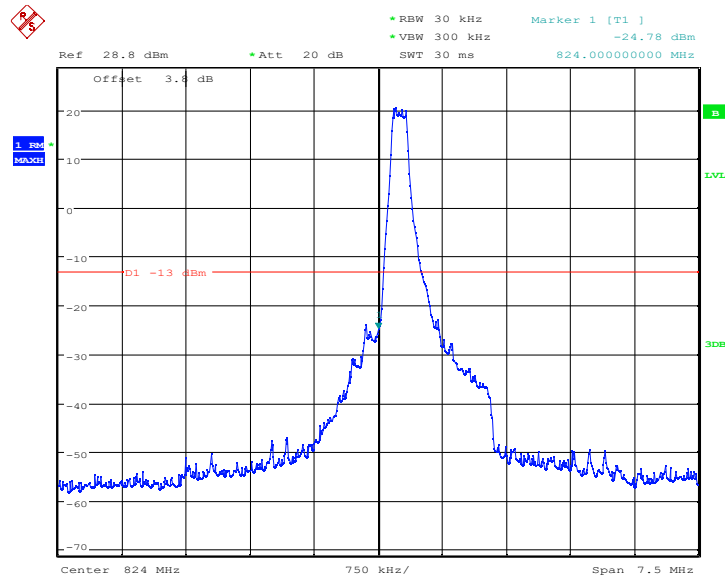

Date: 4.NOV.2021 08:16:19

LTE Band4, 20MHz bandwidth, 16QAM,(1,0) Mode , Below 1710MHz

Date: 4.NOV.2021 08:16:32

LTE Band4, 20MHz bandwidth, 16QAM,(100,0) Mode , Below 1710MHz

Chongqing Academy of Information and Communication Technology

6.7.8 LTE B5 Band Edge Results

Date: 4.NOV.2021 08:44:56

LTE Band5, 1.4MHz bandwidth, QPSK,(1,0) Mode , Below 824MHz

Date: 4.NOV.2021 08:45:09

LTE Band5, 1.4MHz bandwidth, QPSK,(6,0) Mode , Below 824MHz

Chongqing Academy of Information and Communication Technology