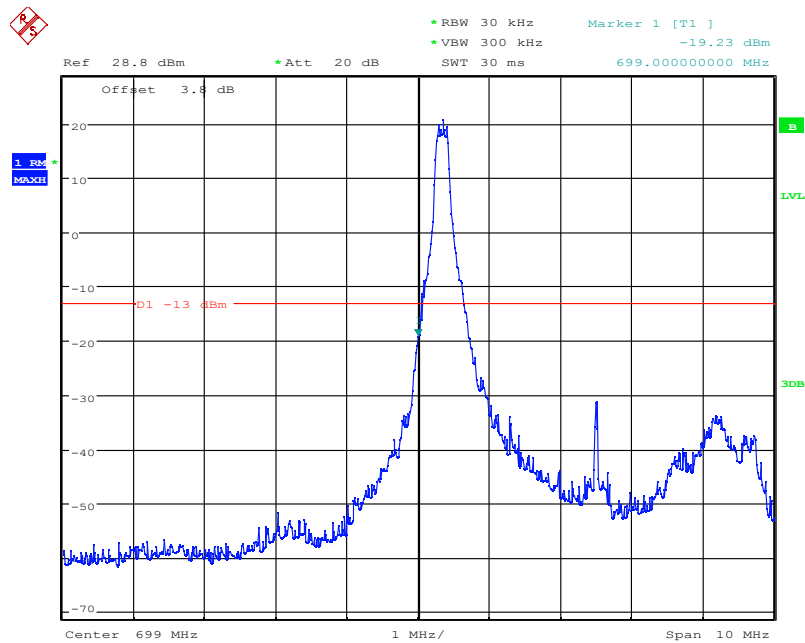

Date: 4.NOV.2021 10:17:32