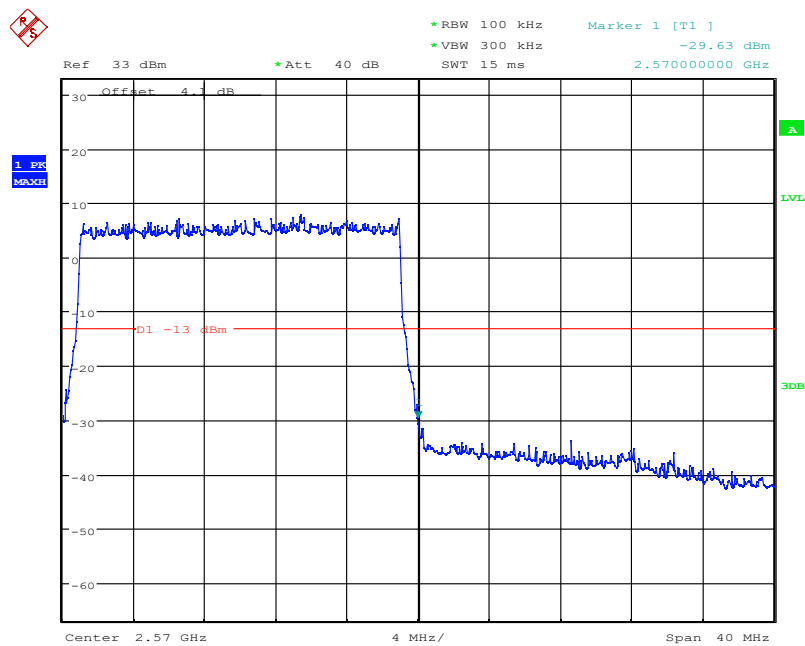

LTE Band7, 20MHz bandwidth, 16QAM,(1,100) Mode, Above 2570MHz

Date: 8.NOV.2021 03:58:59

LTE Band7, 20MHz bandwidth, 16QAM,(100,0) Mode, Above 2570MHz

Chongqing Academy of Information and Communication Technology

Address: No. 8,Yuma Road, Chayuan New City, Nan'an District, Chongqing, P. R. China,401336
Tel: 0086-23-88069965   FAX:0086-23-88608777