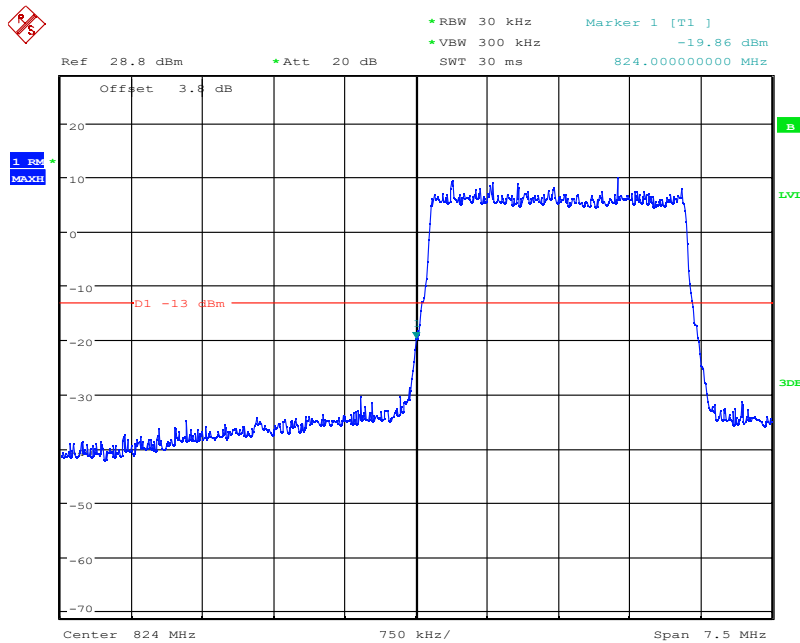

Date: 4.NOV.2021 08:47:51

LTE Band26, 3MHz bandwidth, 16QAM,(1,0) Mode , Below 824MHz