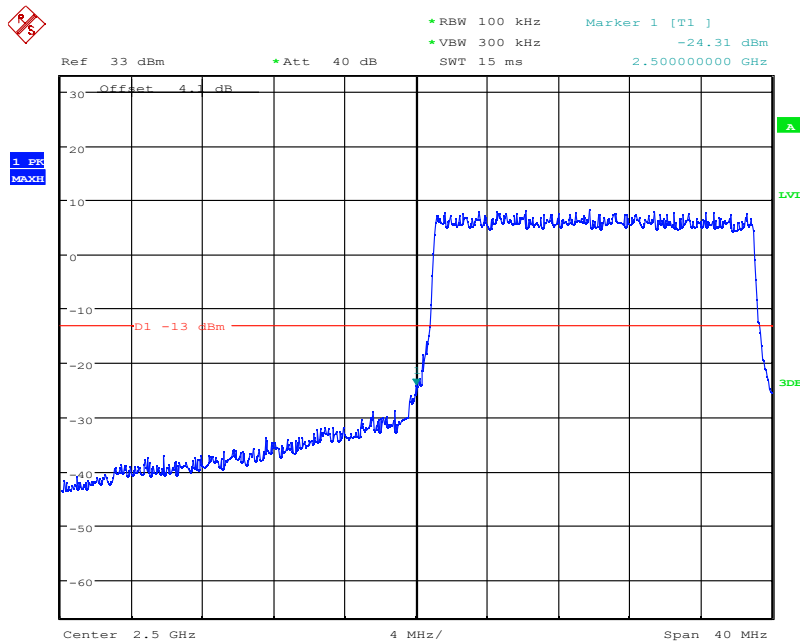

Date: 8.NOV.2021 04:00:06

LTE Band7, 20MHz bandwidth, QPSK,(1,0) Mode , Below 2500MHz

Date: 8.NOV.2021 04:00:16

LTE Band7, 20MHz bandwidth, QPSK,(100,0) Mode , Below 2500MHz

Chongqing Academy of Information and Communication Technology