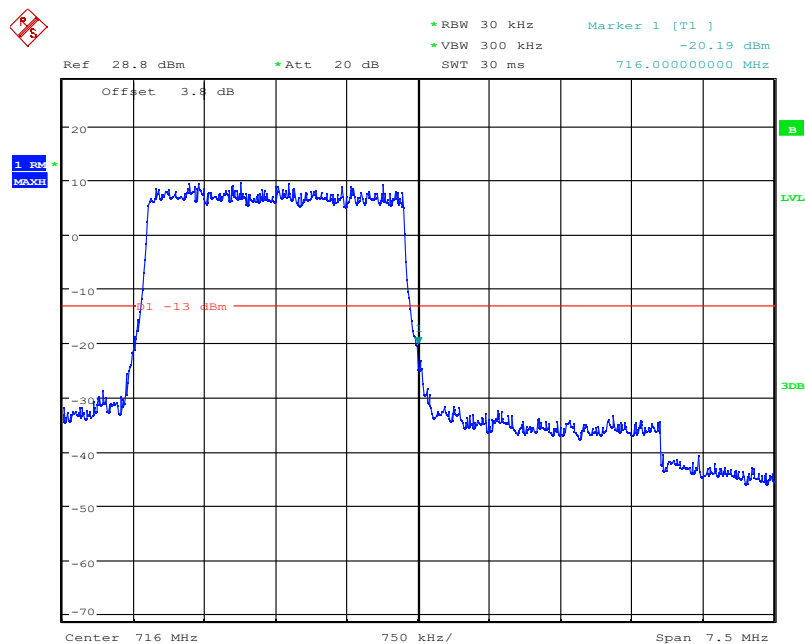

Date: 4.NOV.2021 10:23:51

LTE Band12, 3MHz bandwidth, QPSK,(1,15) Mode, Above 716MHz