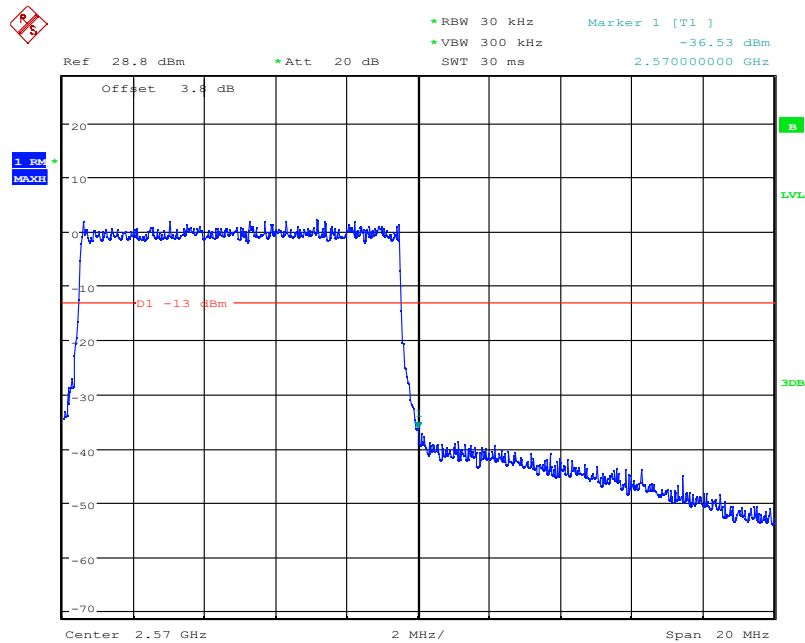

Date: 4.NOV.2021 09:37:11

LTE Band7, 10MHz bandwidth, 16QAM,(1,50) Mode, Above 2570MHz

Date: 4.NOV.2021 09:36:58

LTE Band7, 10MHz bandwidth, 16QAM,(50,0) Mode, Above 2570MHz

Chongqing Academy of Information and Communication Technology