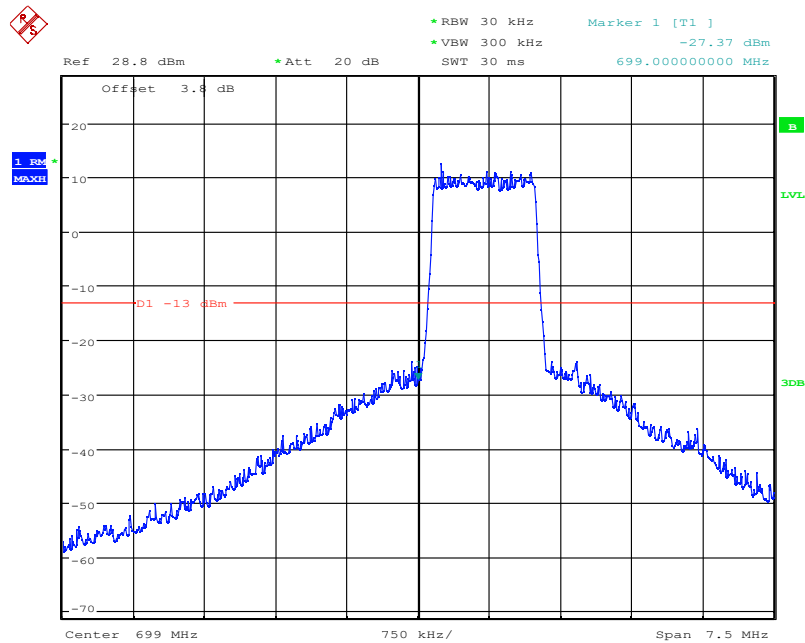

Date: 4.NOV.2021 10:14:40

LTE Band12, 1.4MHz bandwidth, 16QAM,(1,0) Mode , Below 699MHz