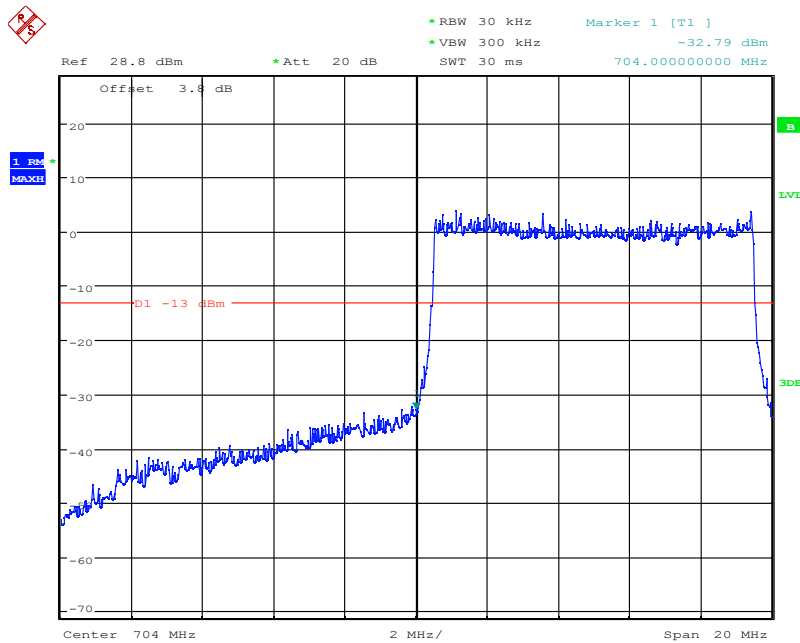

LTE Band17, 10MHz bandwidth, 16QAM,(1,0) Mode , Below 704MHz

Date: 4.NOV.2021 10:46:04

LTE Band17, 10MHz bandwidth, 16QAM,(50,0) Mode , Below 704MHz

Chongqing Academy of Information and Communication Technology

Address: No. 8,Yuma Road, Chayuan New City, Nan'an District, Chongqing, P. R. China,401336
Tel: 0086-23-88069965   FAX:0086-23-88608777