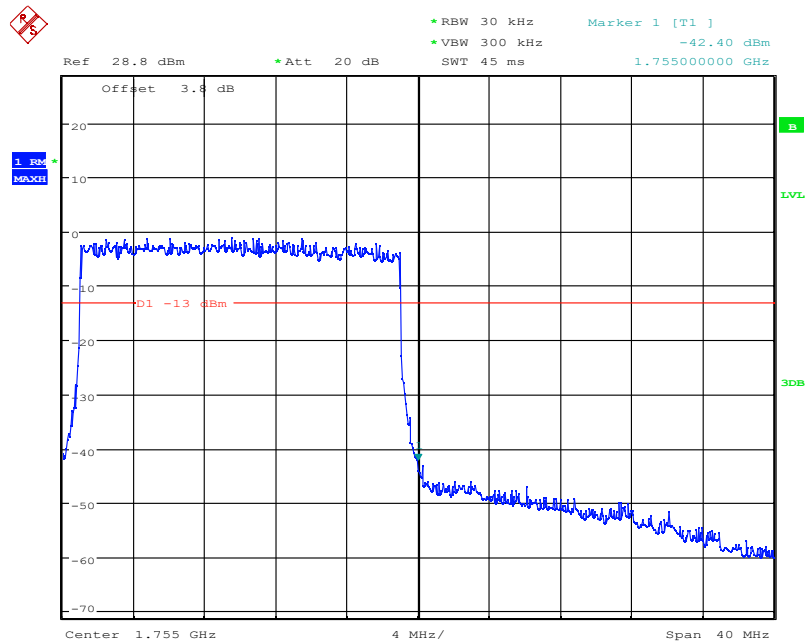

Date: 4.NOV.2021 06:16:20

LTE Band4, 20MHz bandwidth, 16QAM,(1,100) Mode, Above 1755MHz