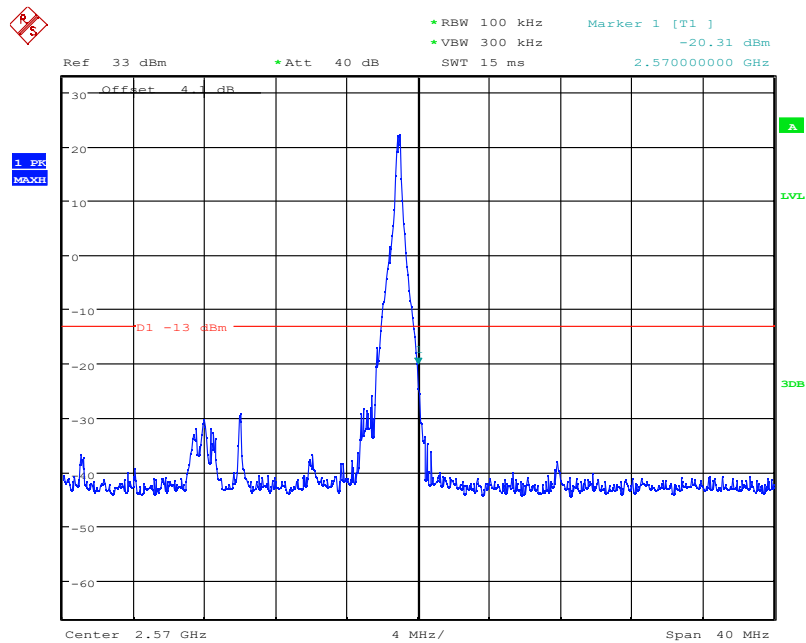

Date: 8.NOV.2021 03:58:19

LTE Band7, 20MHz bandwidth, QPSK,(1,100) Mode, Above 2570MHz

Date: 8.NOV.2021 03:58:06

LTE Band7, 20MHz bandwidth, QPSK,(100,0) Mode, Above 2570MHz

Chongqing Academy of Information and Communication Technology

Address: No. 8,Yuma Road, Chayuan New City, Nan'an District, Chongqing, P. R. China,401336
Tel: 0086-23-88069965 FAX:0086-23-88608777