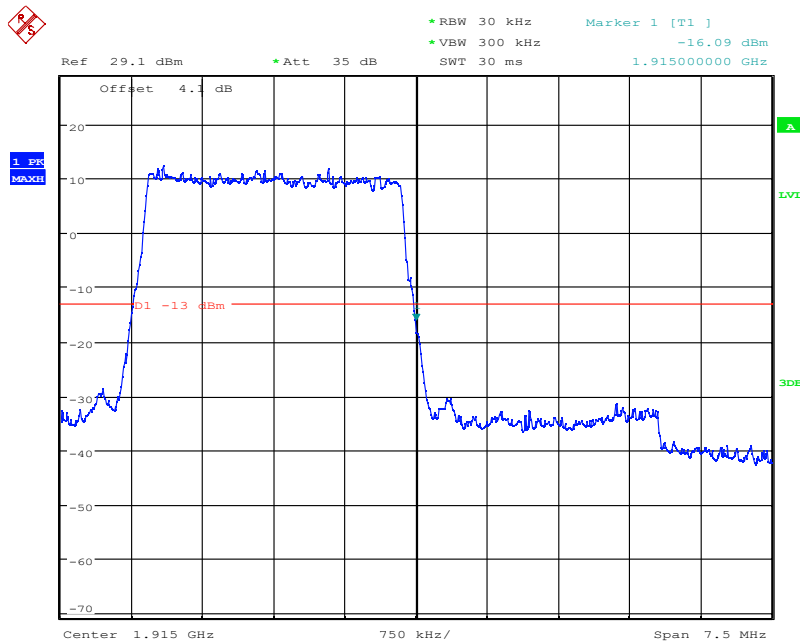

Date: 4.NOV.2021 17:10:35

LTE Band25, 5MHz bandwidth, 16QAM,(1,25) Mode, Above 1915MHz