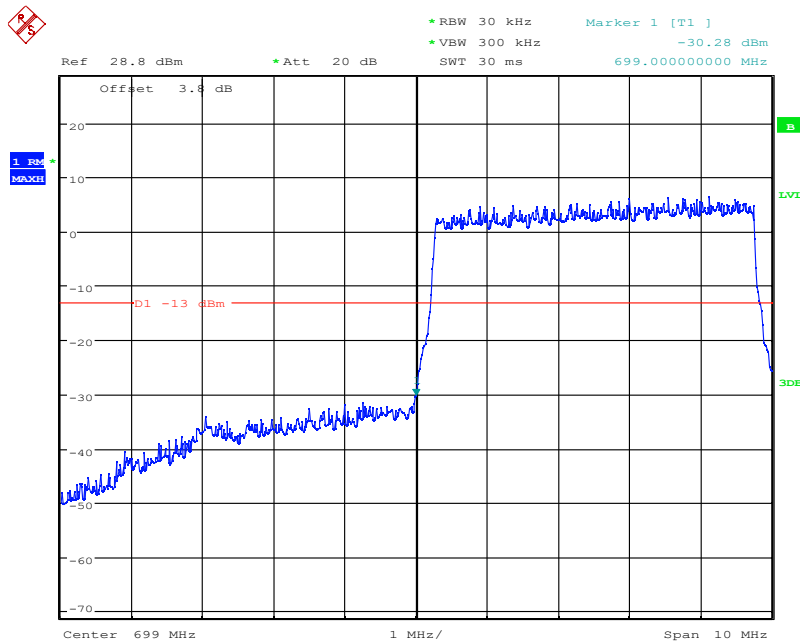

Date: 4.NOV.2021 10:17:43

LTE Band12, 5MHz bandwidth, 16QAM,(1,0) Mode , Below 699MHz