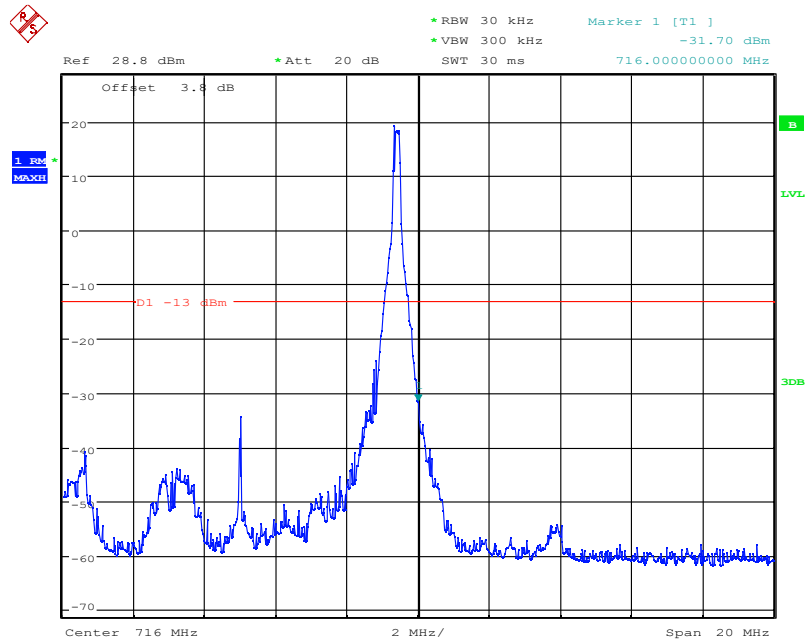

Date: 4.NOV.2021 10:47:44

LTE Band17, 10MHz bandwidth, 16QAM,(1,50) Mode, Above 716MHz

Date: 4.NOV.2021 10:47:31

LTE Band17, 10MHz bandwidth, 16QAM,(50,0) Mode, Above 716MHz

Chongqing Academy of Information and Communication Technology

Address: No. 8,Yuma Road, Chayuan New City, Nan'an District, Chongqing, P. R. China,401336
Tel: 0086-23-88069965 FAX:0086-23-88608777