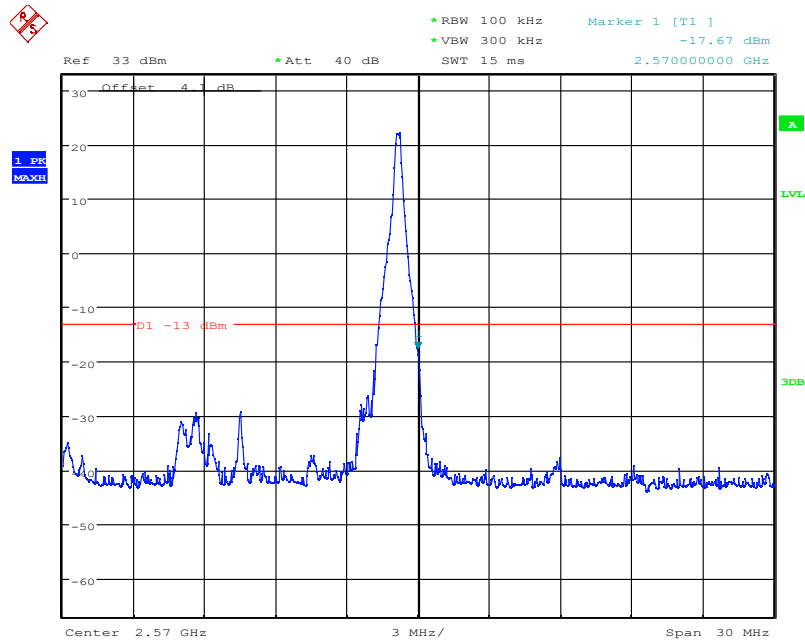

Date: 8.NOV.2021 04:02:41

LTE Band7, 15MHz bandwidth, QPSK,(1,75) Mode, Above 2570MHz

Date: 8.NOV.2021 04:02:17

LTE Band7, 15MHz bandwidth, QPSK,(75,0) Mode, Above 2570MHz

Chongqing Academy of Information and Communication Technology

Address: No. 8,Yuma Road, Chayuan New City, Nan'an District, Chongqing, P. R. China,401336
Tel: 0086-23-88069965   FAX:0086-23-88608777