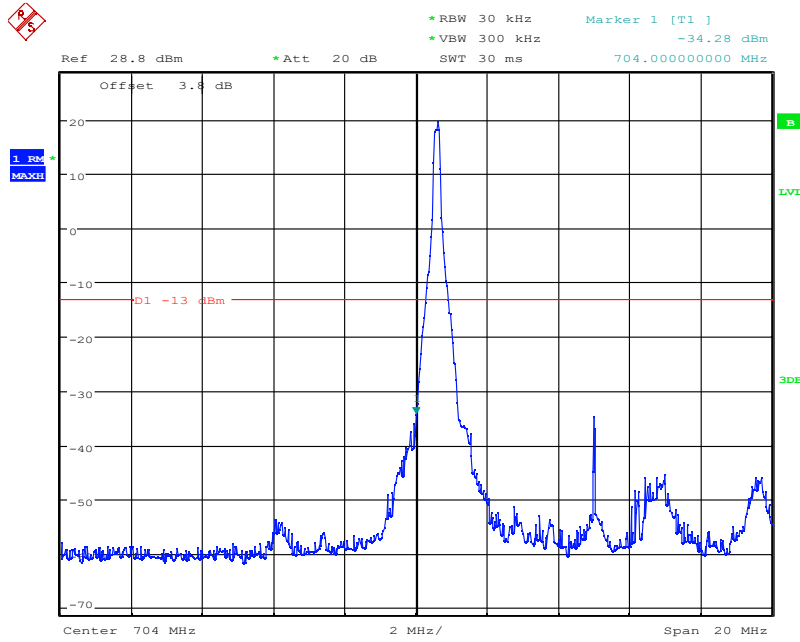

Report No.: I21W00039-WWAN_Rev3

Date: 4.NOV.2021 10:45:56