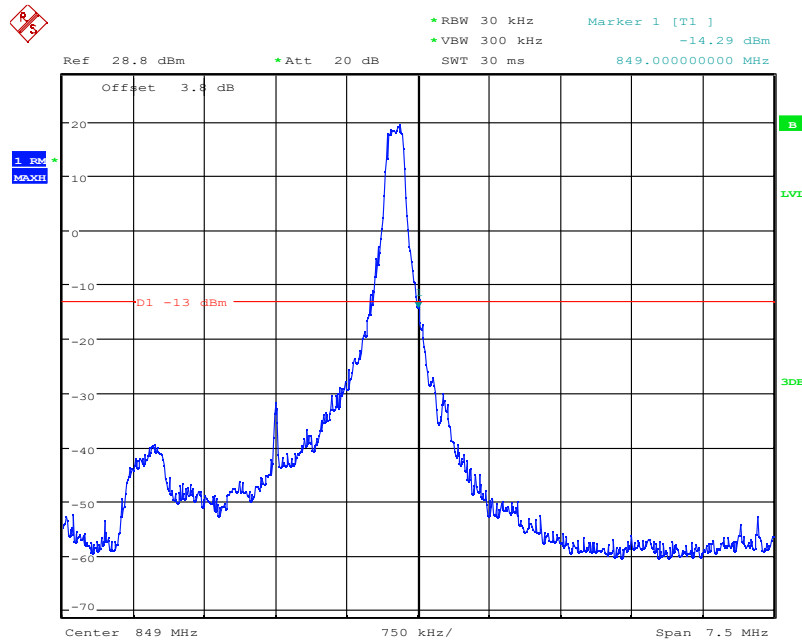

Date: 4.NOV.2021 09:14:57

LTE Band26, 3MHz bandwidth, QPSK,(1,15) Mode, Above 849MHz

Date: 4.NOV.2021 09:14:44

LTE Band26, 3MHz bandwidth, QPSK,(15,0) Mode, Above 849MHz

Chongqing Academy of Information and Communication Technology

Address: No. 8,Yuma Road, Chayuan New City, Nan'an District, Chongqing, P. R. China,401336
Tel: 0086-23-88069965 FAX:0086-23-88608777