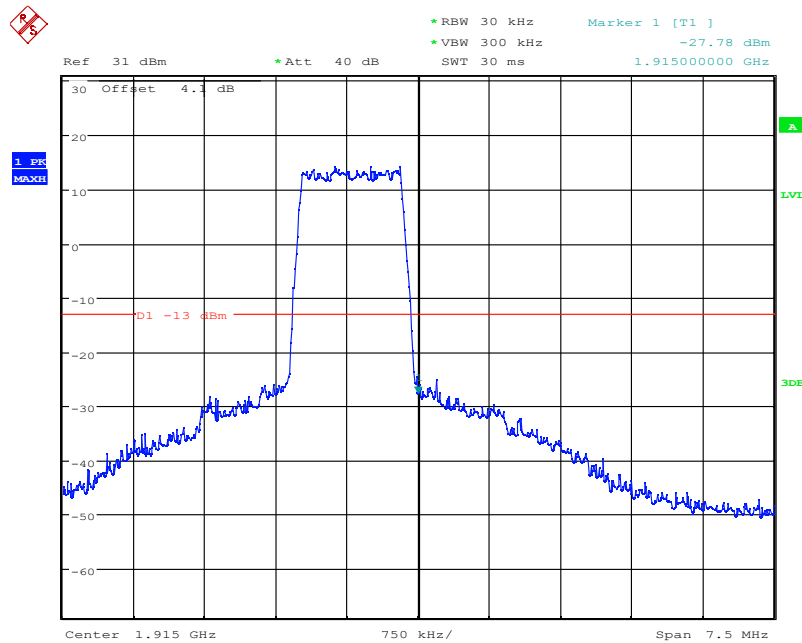

LTE Band25, 1.4MHz bandwidth, 16QAM,(1,6) Mode, Above 1915MHz

Date: 4.NOV.2021 16:54:32

LTE Band25, 1.4MHz bandwidth, 16QAM,(6,0) Mode, Above 1915MHz

Chongqing Academy of Information and Communication Technology

Address: No. 8,Yuma Road, Chayuan New City, Nan'an District, Chongqing, P. R. China,401336
Tel: 0086-23-88069965   FAX:0086-23-88608777