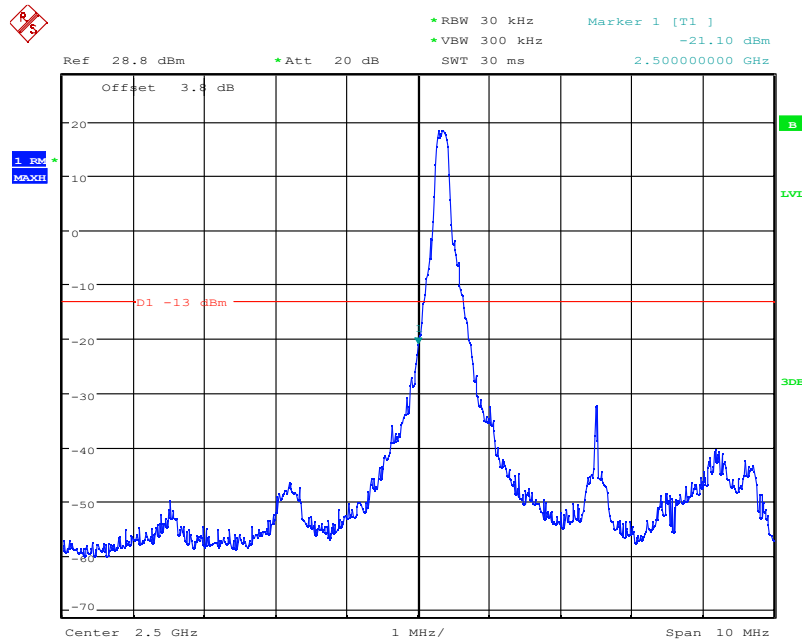

Report No.: I21W00039-WWAN_Rev3