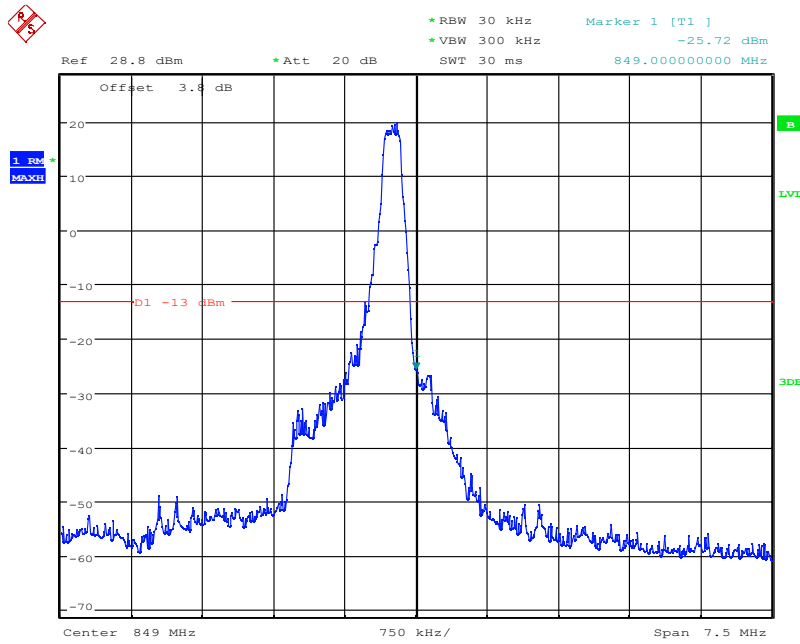

Report No.: I21W00039-WWAN_Rev3

Date: 4.NOV.2021 09:16:38