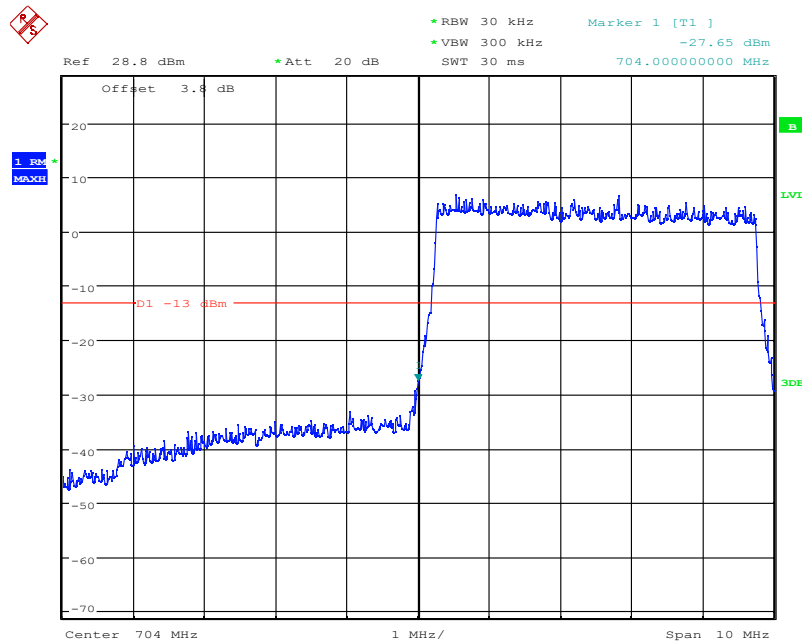

Date: 4.NOV.2021 10:44:48

LTE Band17, 5MHz bandwidth, 16QAM,(1,0) Mode , Below 704MHz