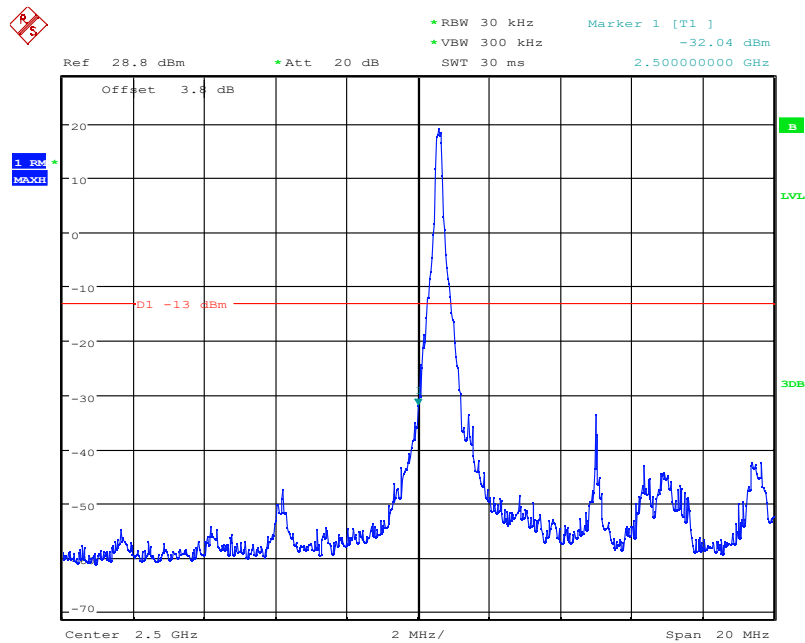

Date: 4.NOV.2021 09:26:18

LTE Band7, 10MHz bandwidth, QPSK,(1,0) Mode , Below 2500MHz

Date: 4.NOV.2021 09:26:07

LTE Band7, 10MHz bandwidth, QPSK,(50,0) Mode , Below 2500MHz

Chongqing Academy of Information and Communication Technology

Address: No. 8,Yuma Road, Chayuan New City, Nan'an District, Chongqing, P. R. China,401336
Tel: 0086-23-88069965 FAX:0086-23-88608777