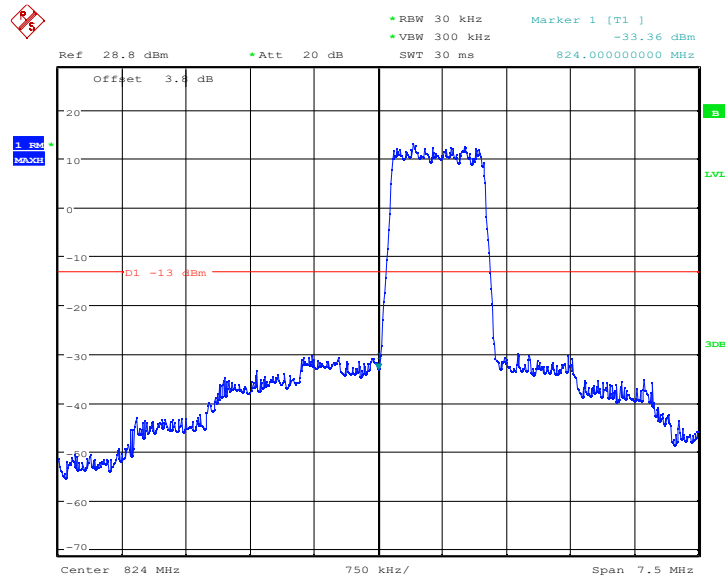

LTE Band26, 1.4MHz bandwidth, QPSK,(1,0) Mode , Below 824MHz

Date: 4.NOV.2021 08:45:09

LTE Band26, 1.4MHz bandwidth, QPSK,(6,0) Mode , Below 824MHz

Chongqing Academy of Information and Communication Technology