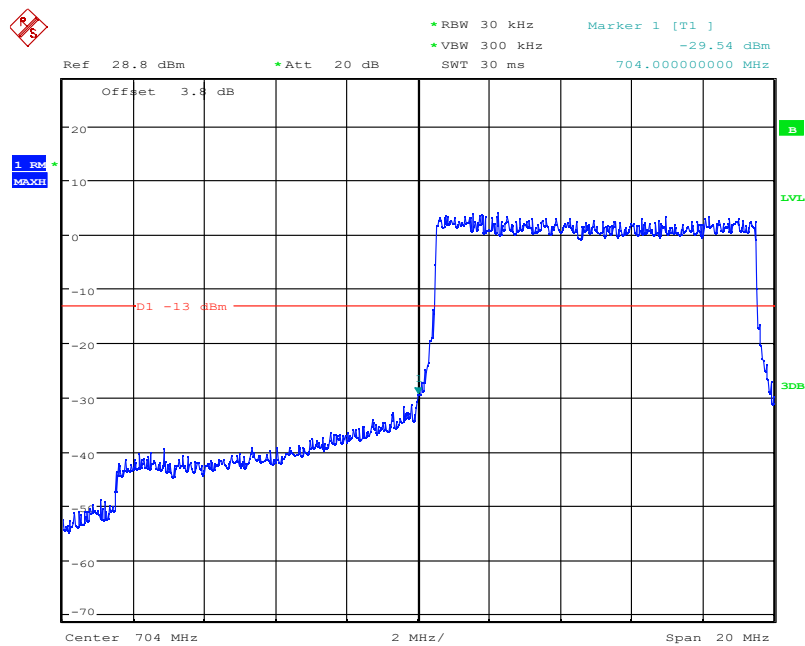

Date: 4.NOV.2021 10:46:29

LTE Band17, 10MHz bandwidth, QPSK,(1,0) Mode , Below 704MHz

Date: 4.NOV.2021 10:46:16

LTE Band17, 10MHz bandwidth, QPSK,(50,0) Mode , Below 704MHz

Chongqing Academy of Information and Communication Technology