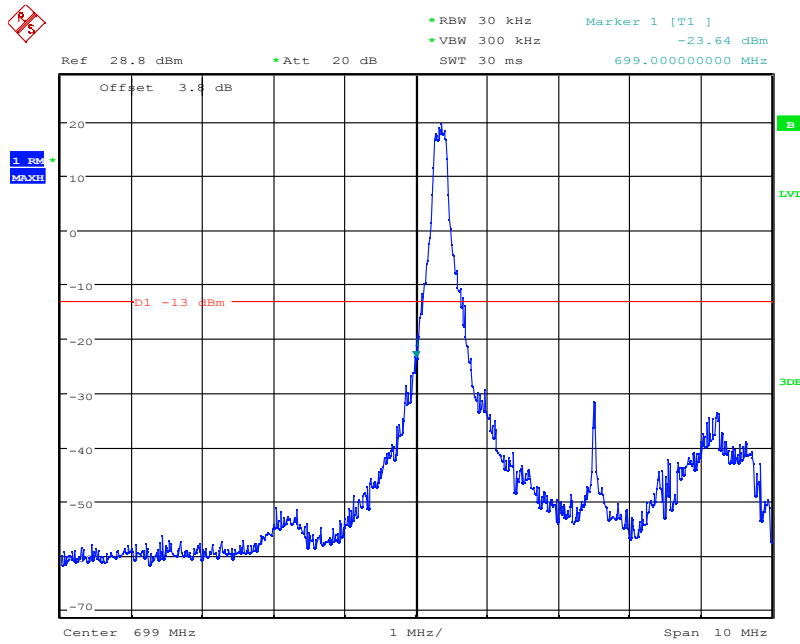

Date: 4.NOV.2021 10:17:43

LTE Band12, 5MHz bandwidth, 16QAM,(1,0) Mode , Below 699MHz

Date: 4.NOV.2021 10:17:54

LTE Band12, 5MHz bandwidth, 16QAM,(25,0) Mode , Below 699MHz

Chongqing Academy of Information and Communication Technology

Address: No. 8,Yuma Road, Chayuan New City, Nan'an District, Chongqing, P. R. China,401336
Tel: 0086-23-88069965   FAX:0086-23-88608777