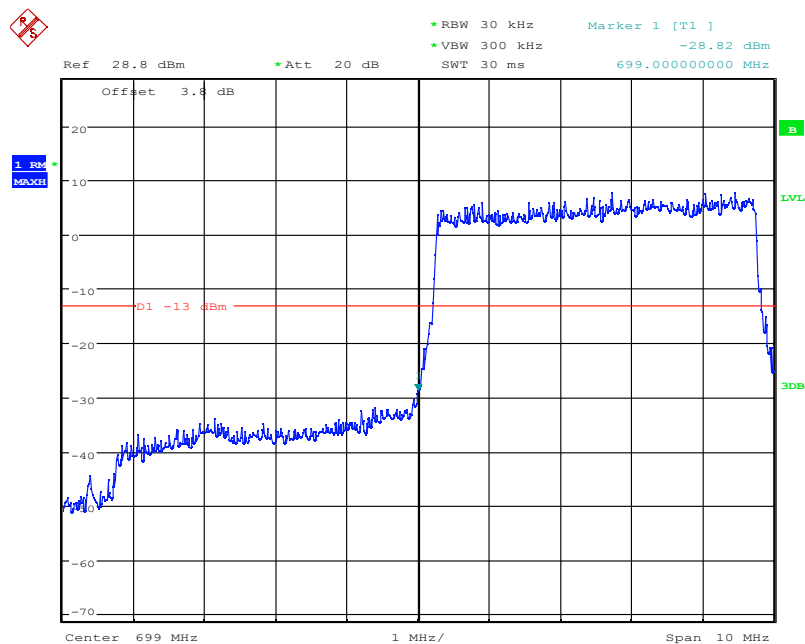

LTE Band12, 5MHz bandwidth, QPSK,(1,0) Mode , Below 699MHz

Date: 4.NOV.2021 10:17:18

LTE Band12, 5MHz bandwidth, QPSK,(25,0) Mode , Below 699MHz

Chongqing Academy of Information and Communication Technology

Address: No. 8,Yuma Road, Chayuan New City, Nan'an District, Chongqing, P. R. China,401336
Tel: 0086-23-88069965   FAX:0086-23-88608777