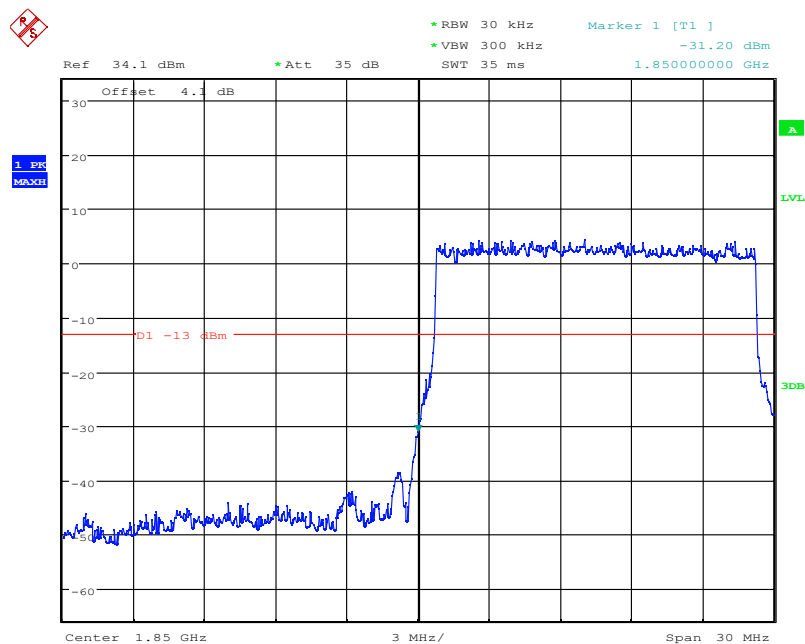

Date: 4.NOV.2021 16:38:37

LTE Band25, 15MHz bandwidth, QPSK,(1,0) Mode , Below 1850MHz