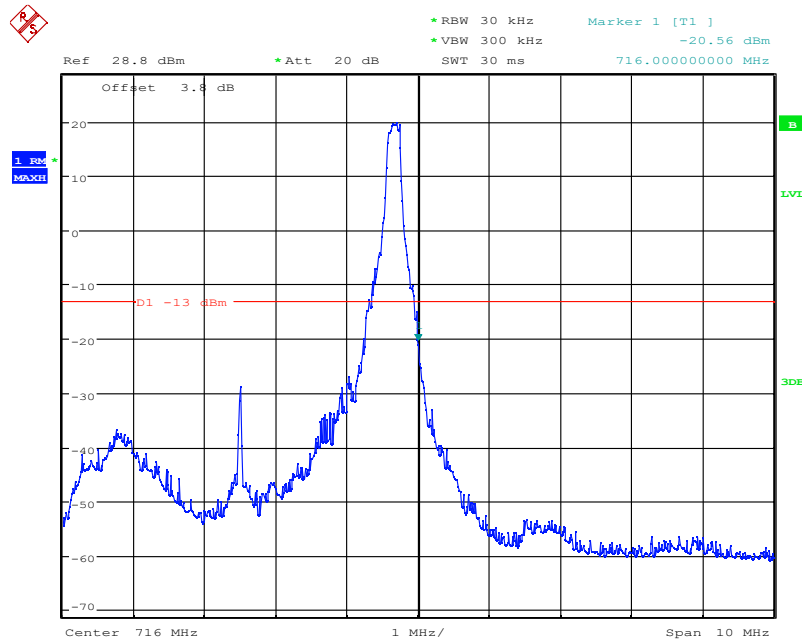

Date: 4.NOV.2021 10:22:21

LTE Band12, 5MHz bandwidth, QPSK,(1,25) Mode, Above 716MHz

Date: 4.NOV.2021 10:22:33

LTE Band12, 5MHz bandwidth, QPSK,(25,0) Mode, Above 716MHz

Chongqing Academy of Information and Communication Technology

Address: No. 8,Yuma Road, Chayuan New City, Nan'an District, Chongqing, P. R. China,401336
Tel: 0086-23-88069965 FAX:0086-23-88608777