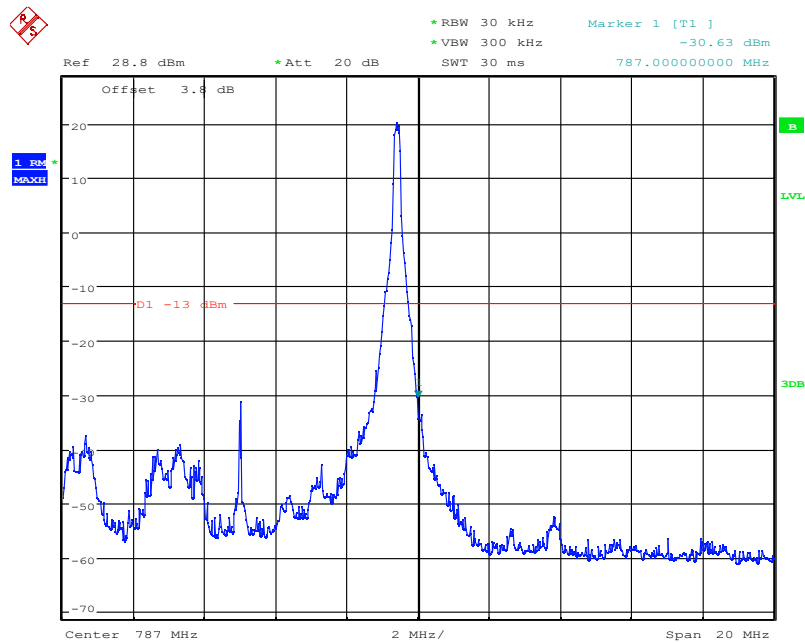

Date: 4.NOV.2021 10:39:45

LTE Band13, 10MHz bandwidth, QPSK,(1,50) Mode, Above 787MHz

Date: 4.NOV.2021 10:40:02

LTE Band13, 10MHz bandwidth, QPSK,(50,0) Mode, Above 787MHz

Chongqing Academy of Information and Communication Technology

Address: No. 8,Yuma Road, Chayuan New City, Nan'an District, Chongqing, P. R. China,401336
Tel: 0086-23-88069965 FAX:0086-23-88608777