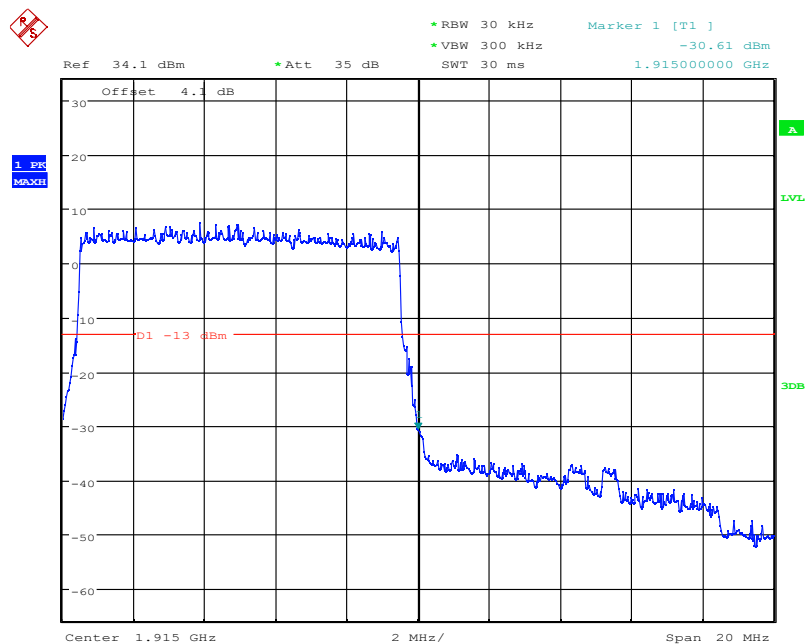

LTE Band25, 10MHz bandwidth, QPSK,(1,50) Mode, Above 1915MHz

Date: 4.NOV.2021 16:34:55

LTE Band25, 10MHz bandwidth, QPSK,(50,0) Mode, Above 1915MHz

Chongqing Academy of Information and Communication Technology