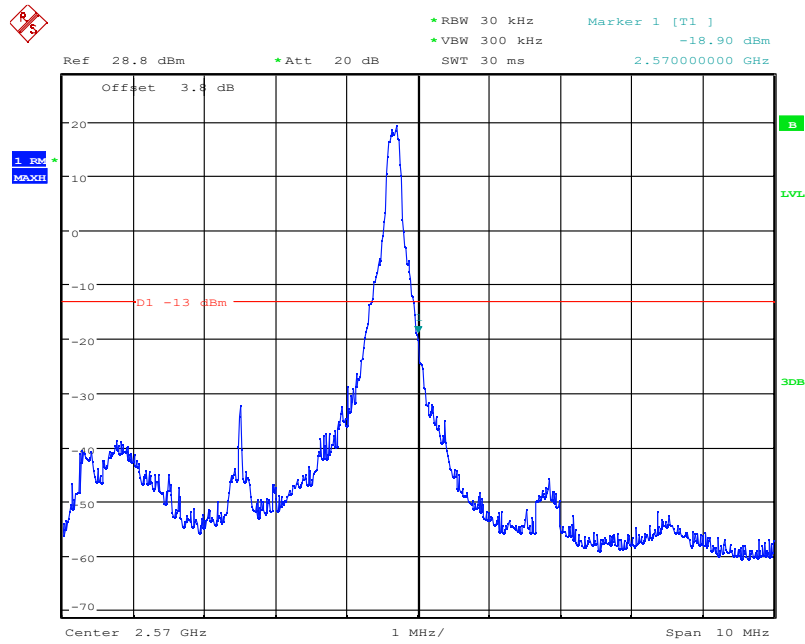

Date: 4.NOV.2021 09:38:21