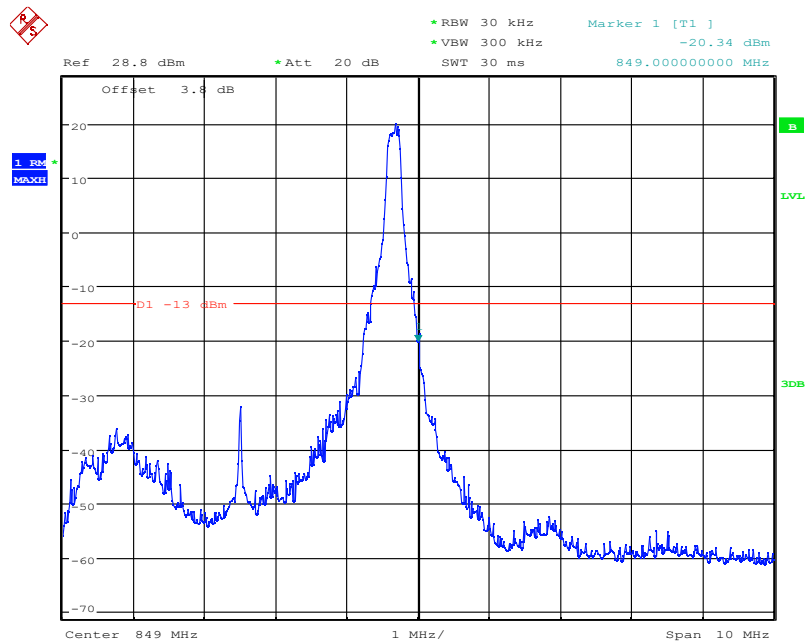

Date: 4.NOV.2021 09:11:52