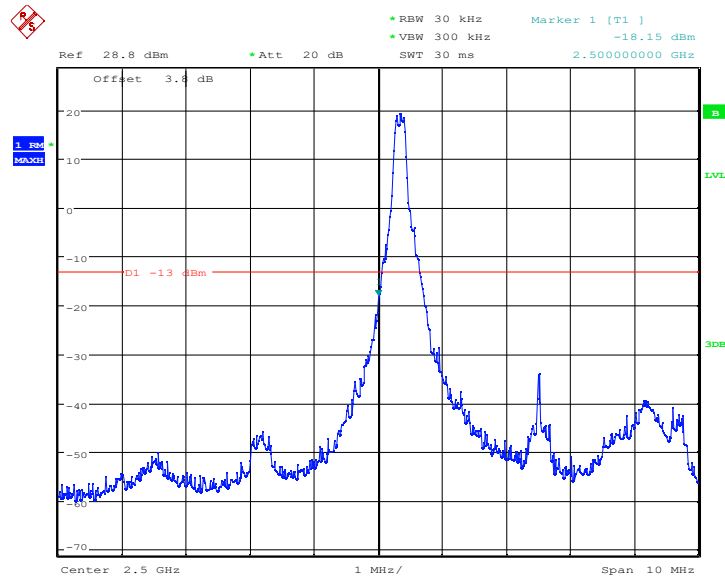

6.7.9 LTE B7 Band Edge Results