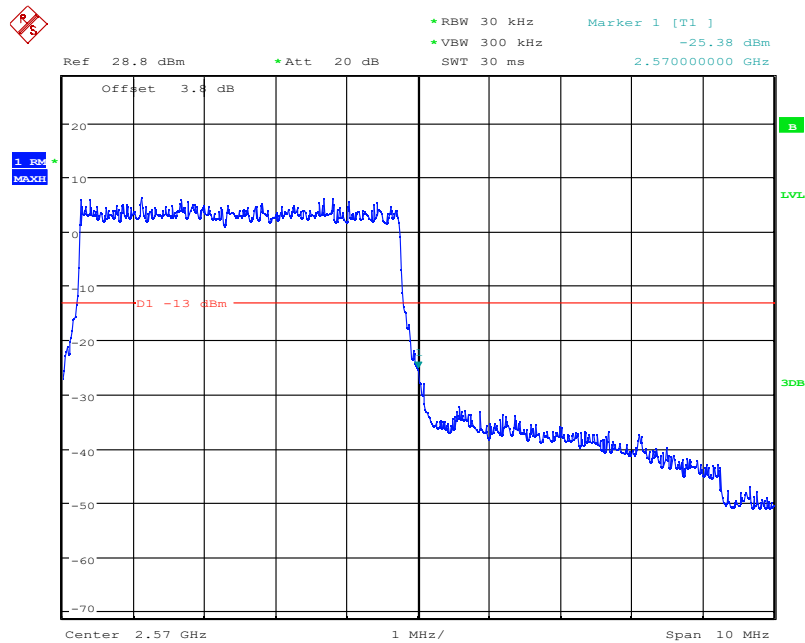

Date: 4.NOV.2021 09:38:21

LTE Band7, 5MHz bandwidth, QPSK,(1,25) Mode, Above 2570MHz

Date: 4.NOV.2021 09:38:32

LTE Band7, 5MHz bandwidth, QPSK,(25,0) Mode, Above 2570MHz

Chongqing Academy of Information and Communication Technology