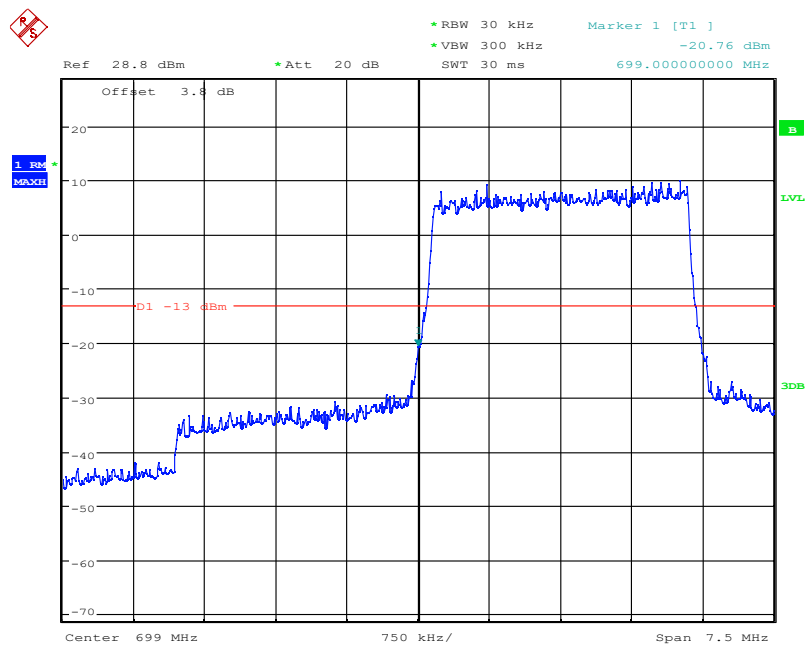

Date: 4.NOV.2021 10:15:33

LTE Band12, 3MHz bandwidth, QPSK,(1,0) Mode , Below 699MHz

Date: 4.NOV.2021 10:15:46

LTE Band12, 3MHz bandwidth, QPSK,(15,0) Mode , Below 699MHz

Chongqing Academy of Information and Communication Technology