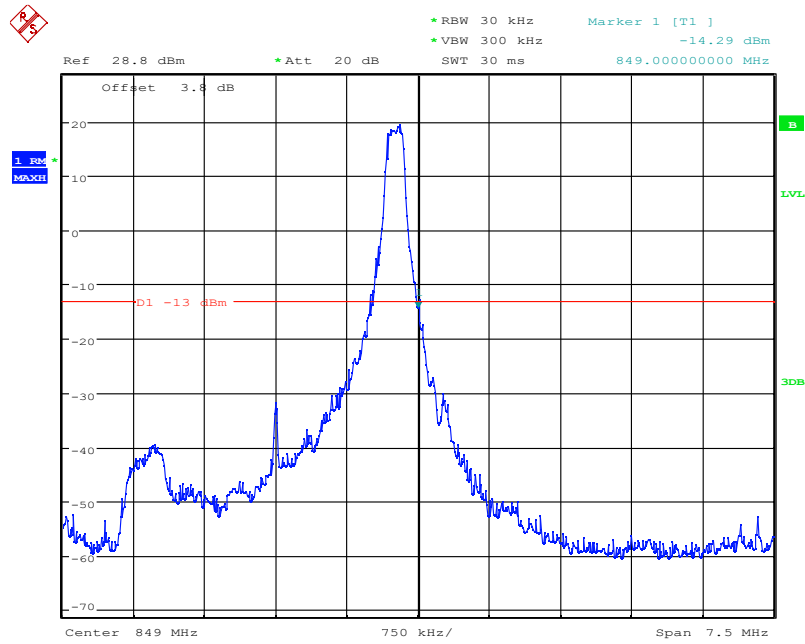

Report No.: I21W00039-WWAN_Rev3

Date: 4.NOV.2021 09:14:57