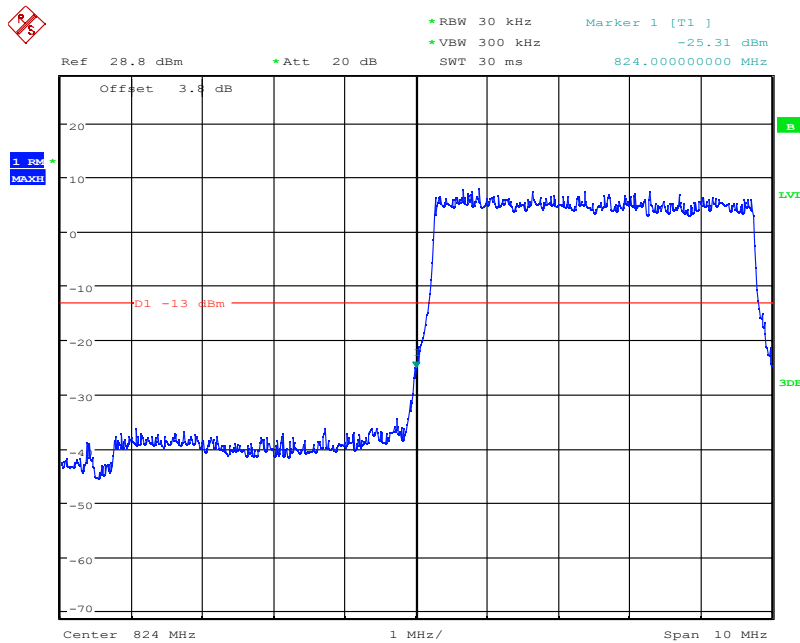

LTE Band26, 5MHz bandwidth, QPSK,(1,0) Mode , Below 824MHz

Date: 4.NOV.2021 08:49:53

LTE Band26, 5MHz bandwidth, QPSK,(25,0) Mode , Below 824MHz

Chongqing Academy of Information and Communication Technology

Address: No. 8,Yuma Road, Chayuan New City, Nan'an District, Chongqing, P. R. China,401336
Tel: 0086-23-88069965 FAX:0086-23-88608777