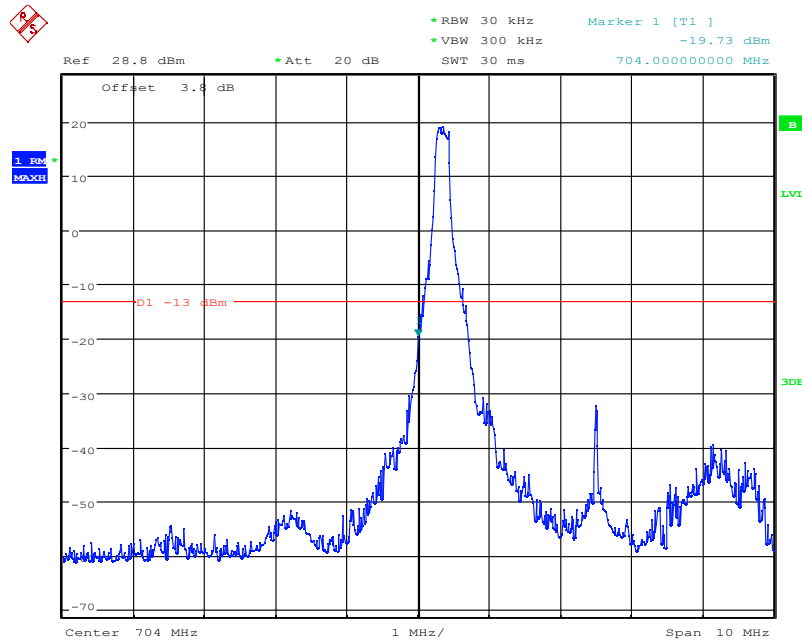

Date: 4.NOV.2021 10:44:48

LTE Band17, 5MHz bandwidth, 16QAM,(1,0) Mode , Below 704MHz

Date: 4.NOV.2021 10:45:00

LTE Band17, 5MHz bandwidth, 16QAM,(25,0) Mode , Below 704MHz

Chongqing Academy of Information and Communication Technology

Address: No. 8,Yuma Road, Chayuan New City, Nan'an District, Chongqing, P. R. China,401336
Tel: 0086-23-88069965 FAX:0086-23-88608777