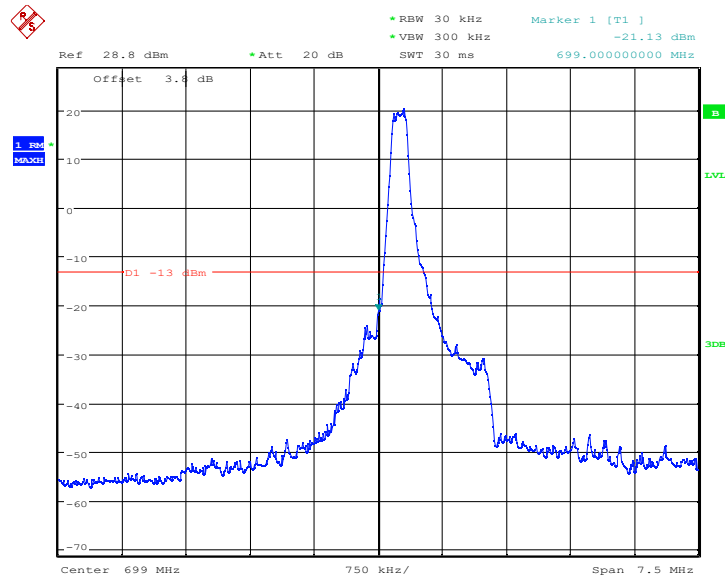

6.7.10 LTE B12 Band Edge Results

Date: 4.NOV.2021 10:14:03

LTE Band12, 1.4MHz bandwidth, QPSK,(1,0) Mode , Below 699MHz

Date: 4.NOV.2021 10:14:19

LTE Band12, 1.4MHz bandwidth, QPSK,(6,0) Mode , Below 699MHz