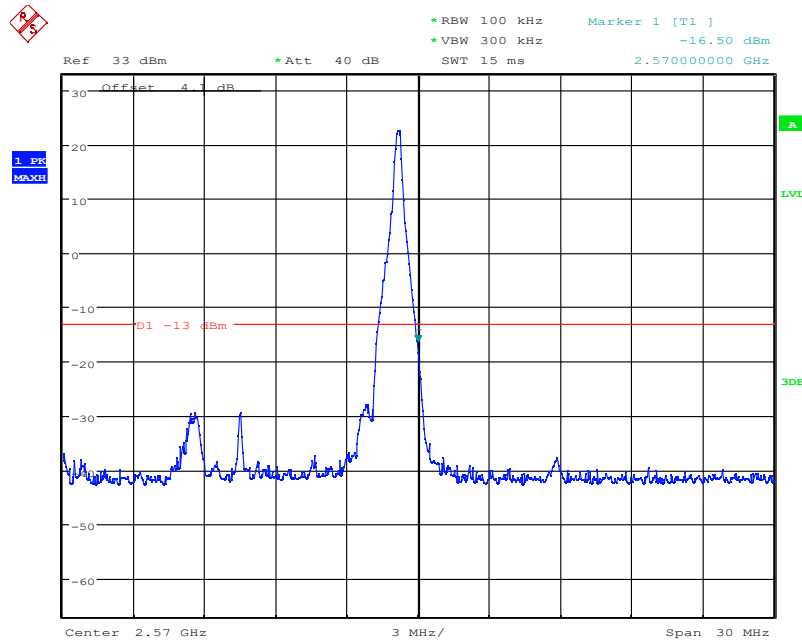

Report No.: I21W00039-WWAN_Rev3

Date: 8.NOV.2021 04:01:39

LTE Band7, 15MHz bandwidth, 16QAM,(1,75) Mode, Above 2570MHz

Date: 8.NOV.2021 04:02:05

LTE Band7, 15MHz bandwidth, 16QAM,(75,0) Mode, Above 2570MHz