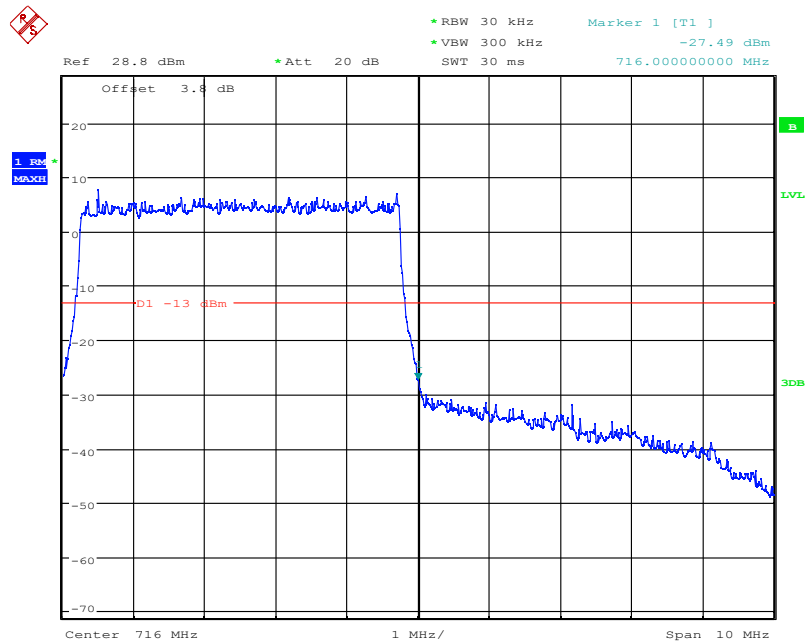

Date: 4.NOV.2021 10:48:36

LTE Band17, 5MHz bandwidth, 16QAM,(1,25) Mode, Above 716MHz