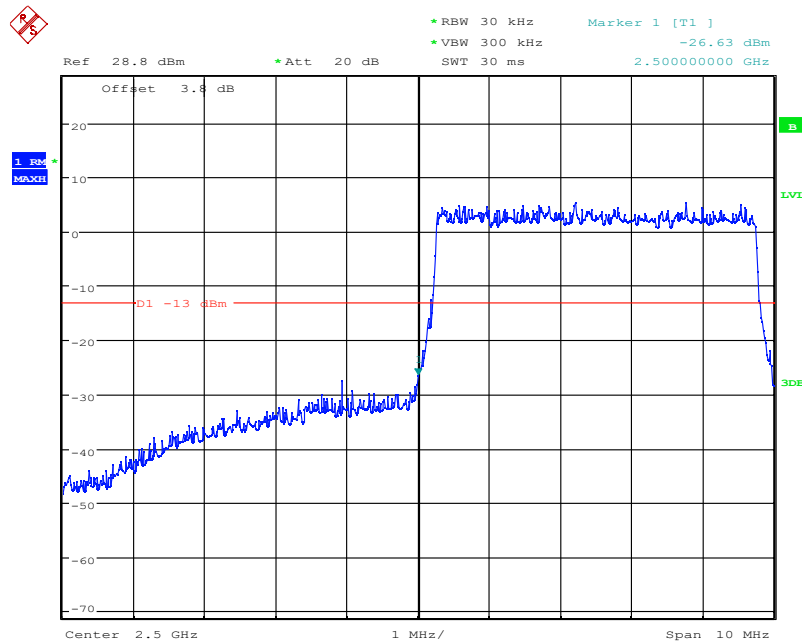

Date: 4.NOV.2021 09:23:18

LTE Band7, 5MHz bandwidth, 16QAM,(1,0) Mode , Below 2500MHz