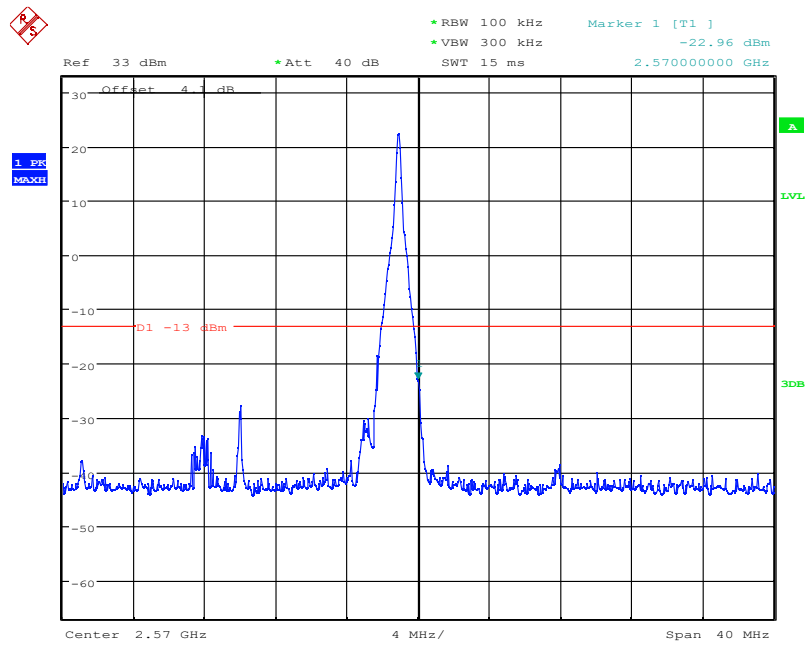

Date: 8.NOV.2021 03:58:42