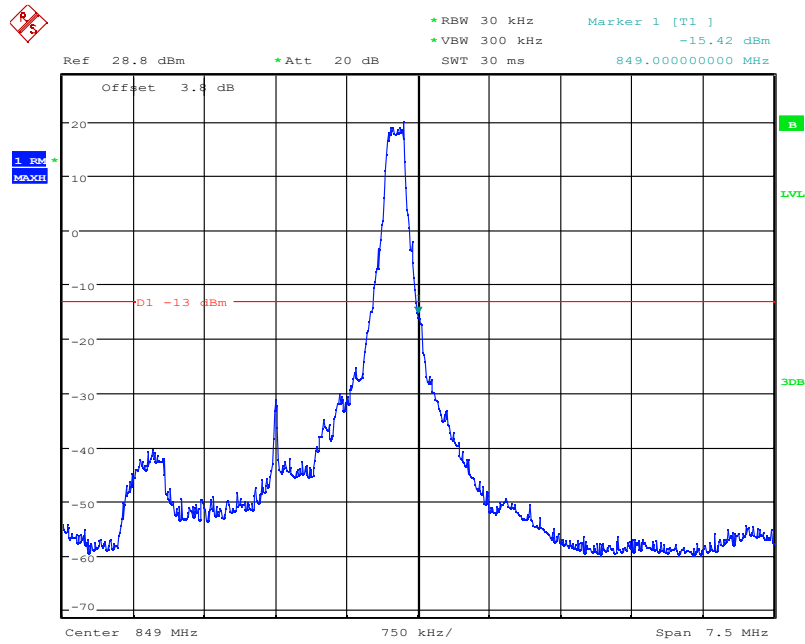

Report No.: I21W00039-WWAN_Rev3