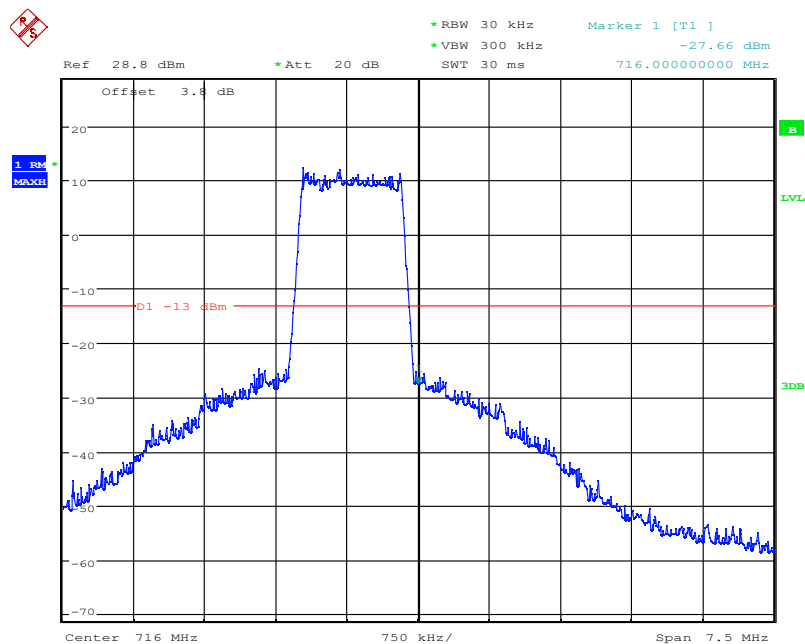

Date: 4.NOV.2021 10:31:37

LTE Band12, 1.4MHz bandwidth, 16QAM,(1,6) Mode, Above 716MHz