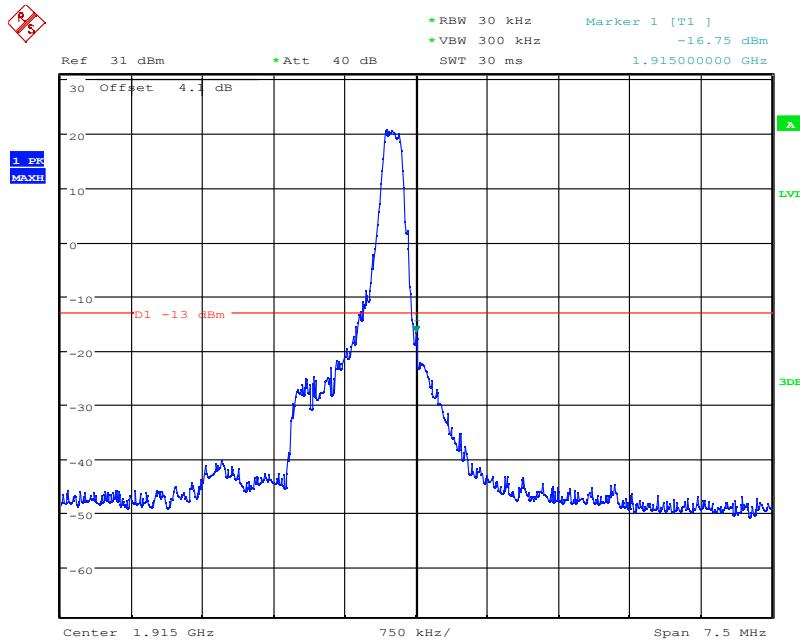

Report No.: I21W00039-WWAN_Rev3