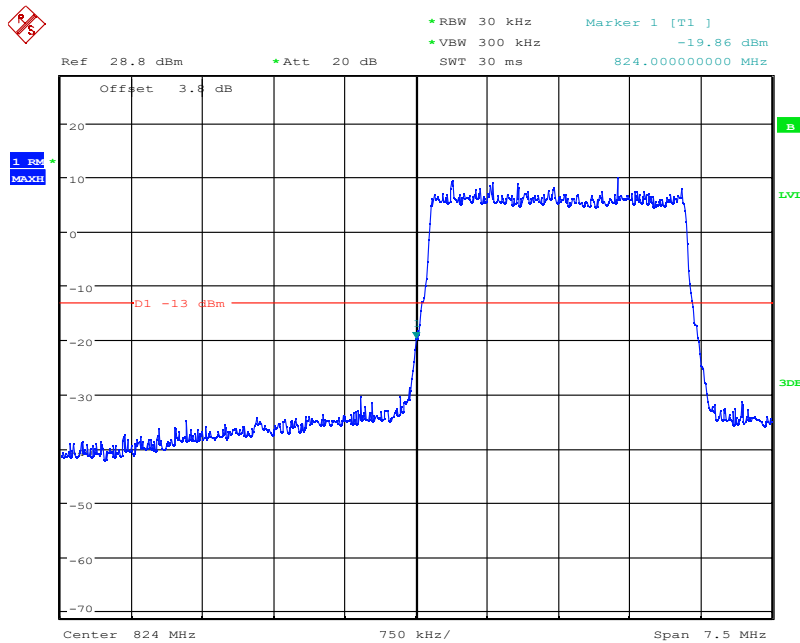

Report No.: I21W00039-WWAN_Rev3

Date: 4.NOV.2021 08:47:51

LTE Band5, 3MHz bandwidth, 16QAM,(1,0) Mode , Below 824MHz

Date: 4.NOV.2021 08:47:38

LTE Band5, 3MHz bandwidth, 16QAM,(15,0) Mode , Below 824MHz

Chongqing Academy of Information and Communication Technology