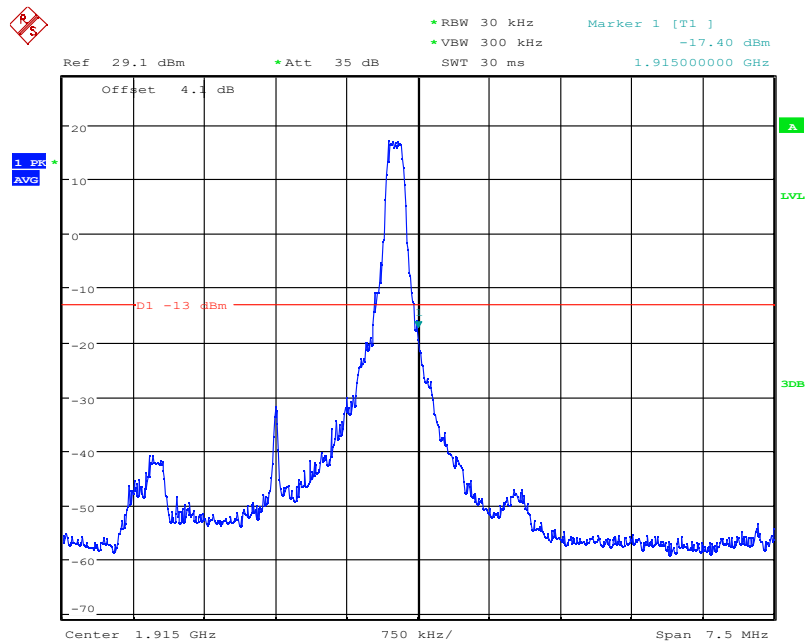

Date: 4.NOV.2021 17:13:42

LTE Band25, 3MHz bandwidth, QPSK,(1,15) Mode, Above 1915MHz

Date: 4.NOV.2021 17:13:59

LTE Band25, 3MHz bandwidth, QPSK,(15,0) Mode, Above 1915MHz

Chongqing Academy of Information and Communication Technology

Address: No. 8,Yuma Road, Chayuan New City, Nan'an District, Chongqing, P. R. China,401336
Tel: 0086-23-88069965   FAX:0086-23-88608777