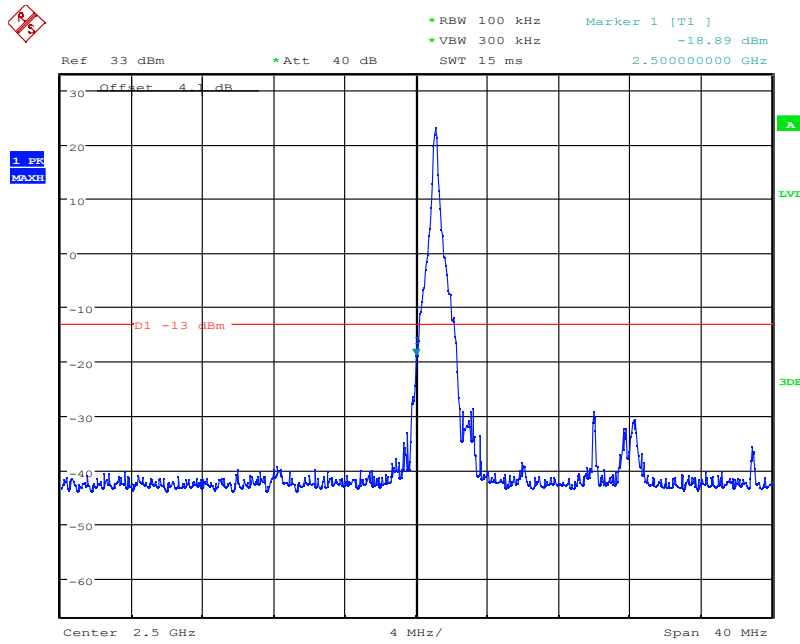

Report No.: I21W00039-WWAN_Rev3

Date: 8.NOV.2021 04:00:06