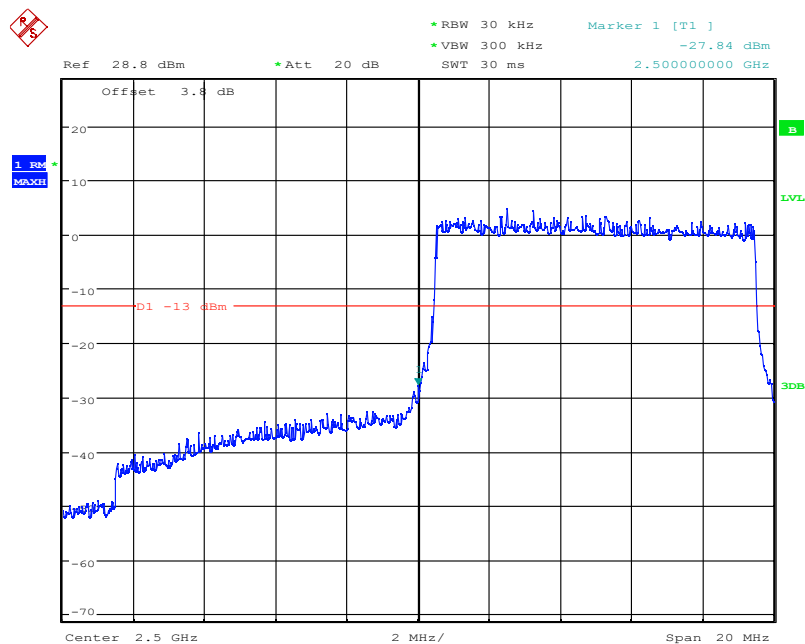

Date: 4.NOV.2021 09:26:18

LTE Band7, 10MHz bandwidth, QPSK,(1,0) Mode , Below 2500MHz