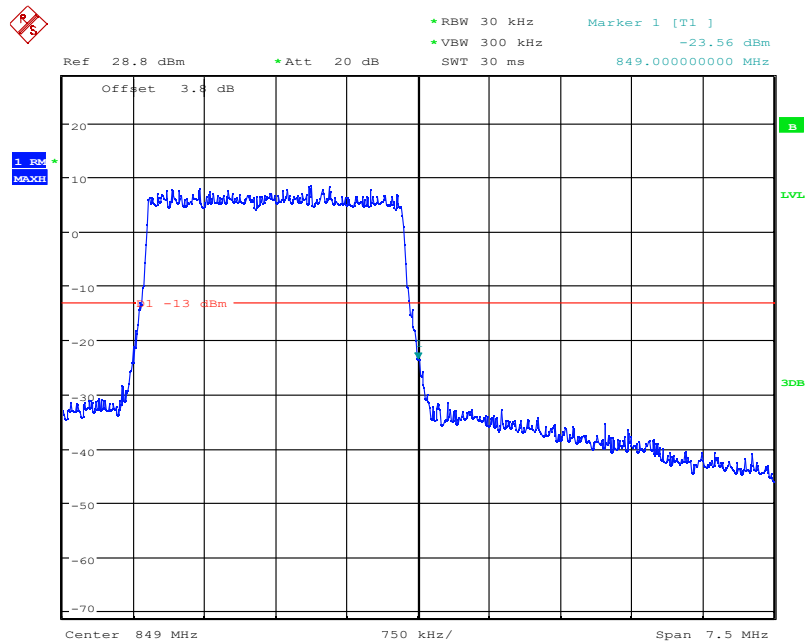

Date: 4.NOV.2021 09:13:13

LTE Band26, 3MHz bandwidth, 16QAM,(1,15) Mode, Above 849MHz

Date: 4.NOV.2021 09:13:26

LTE Band26, 3MHz bandwidth, 16QAM,(15,0) Mode, Above 849MHz

Chongqing Academy of Information and Communication Technology