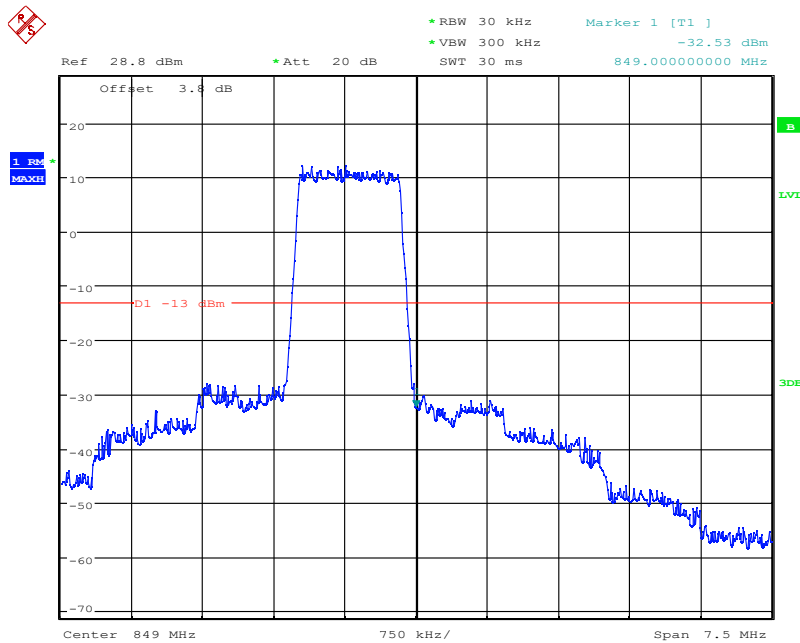

LTE Band26, 1.4MHz bandwidth, QPSK,(1,6) Mode, Above 849MHz

Date: 4.NOV.2021 09:16:28

LTE Band26, 1.4MHz bandwidth, QPSK,(6,0) Mode, Above 849MHz

Chongqing Academy of Information and Communication Technology

Address: No. 8,Yuma Road, Chayuan New City, Nan'an District, Chongqing, P. R. China,401336
Tel: 0086-23-88069965   FAX:0086-23-88608777