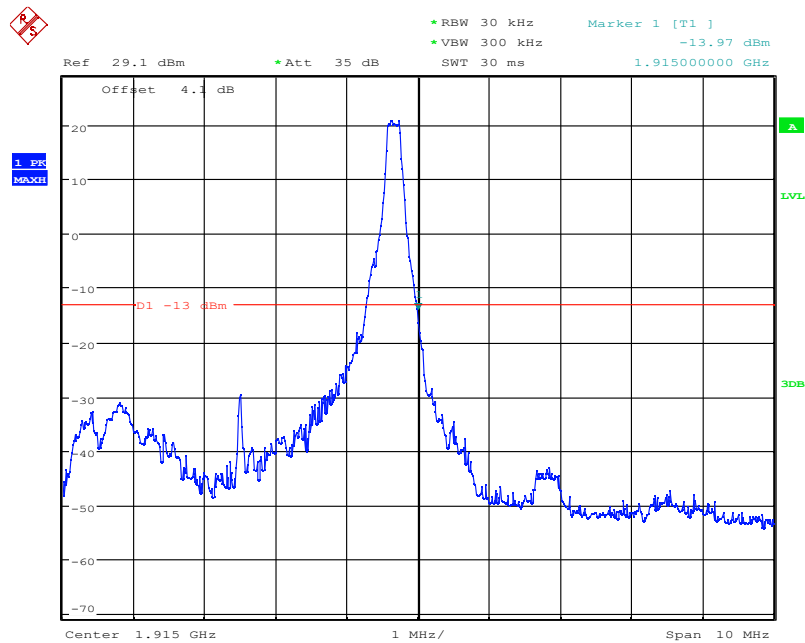

Date: 4.NOV.2021 17:16:19