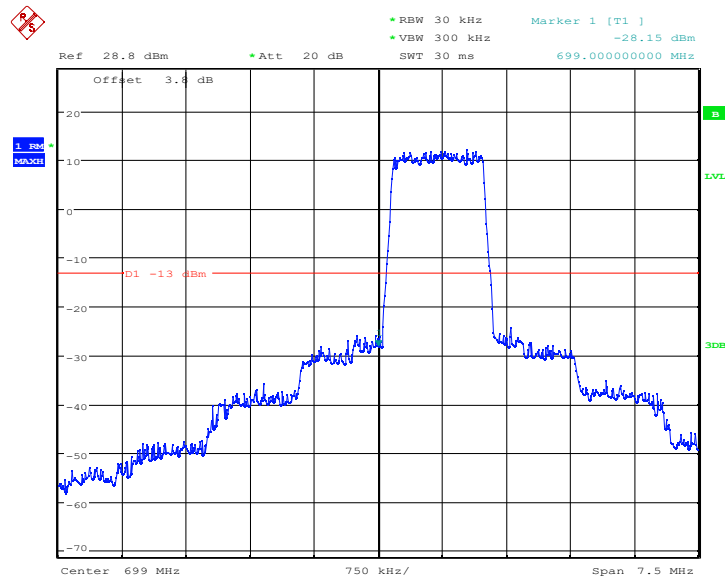

6.7.10 LTE B12 Band Edge Results

Date: 4.NOV.2021 10:14:03

LTE Band12, 1.4MHz bandwidth, QPSK,(1,0) Mode , Below 699MHz

Date: 4.NOV.2021 10:14:19

LTE Band12, 1.4MHz bandwidth, QPSK,(6,0) Mode , Below 699MHz