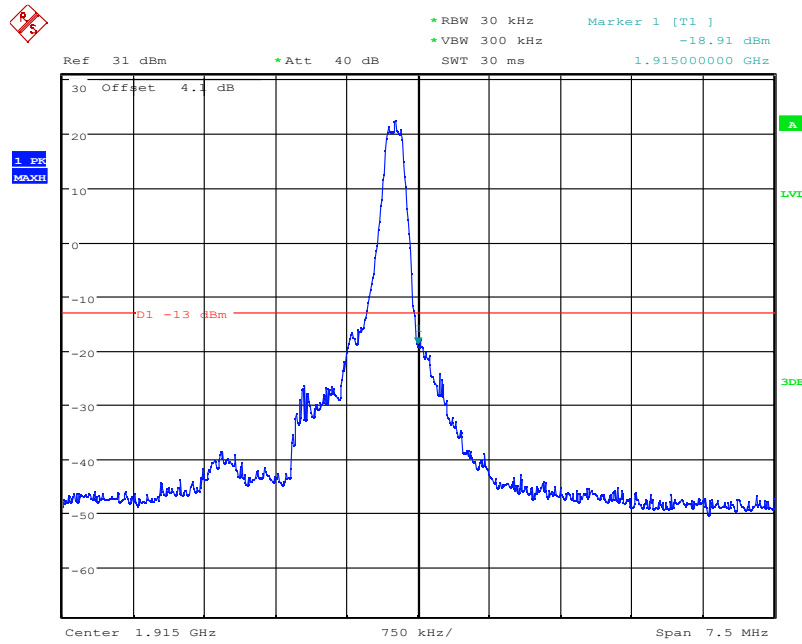

Report No.: I21W00039-WWAN_Rev3

Date: 4.NOV.2021 16:54:17