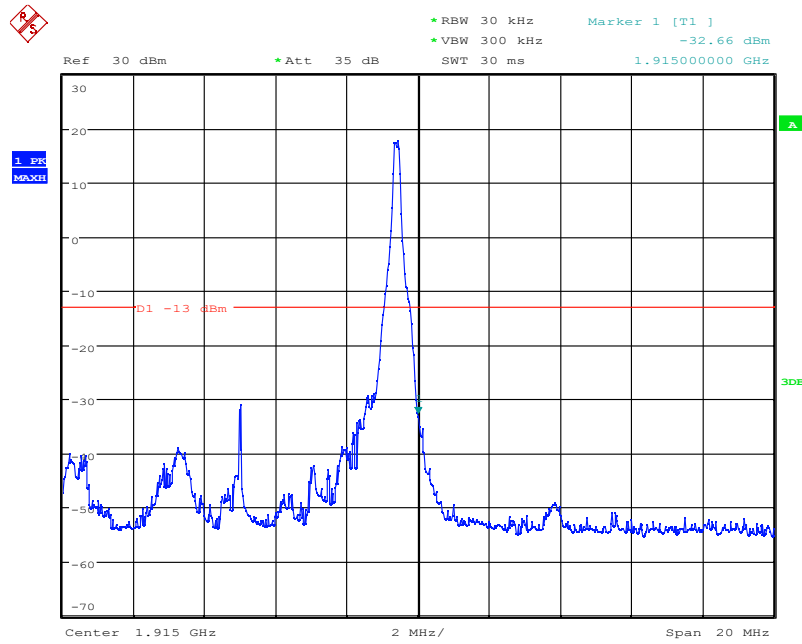

Date: 4.NOV.2021 16:32:38