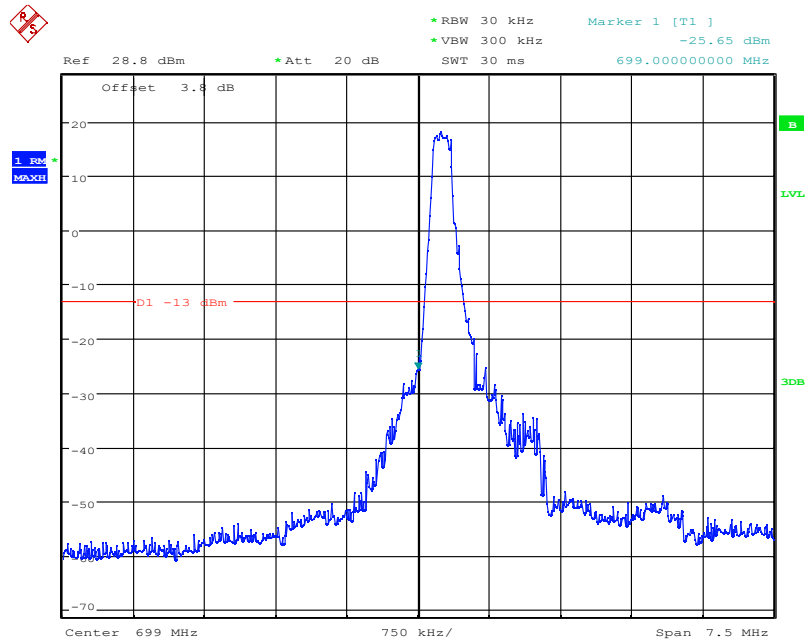

Date: 4.NOV.2021 10:14:40

LTE Band12, 1.4MHz bandwidth, 16QAM,(1,0) Mode , Below 699MHz

Date: 4.NOV.2021 10:14:30

LTE Band12, 1.4MHz bandwidth, 16QAM,(6,0) Mode , Below 699MHz

Chongqing Academy of Information and Communication Technology

Address: No. 8,Yuma Road, Chayuan New City, Nan'an District, Chongqing, P. R. China,401336
Tel: 0086-23-88069965 FAX:0086-23-88608777