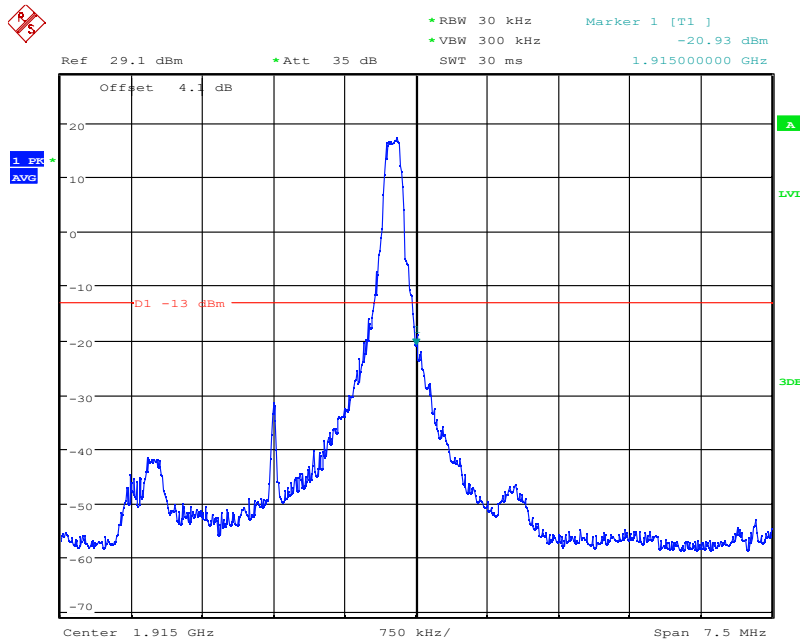

Report No.: I21W00039-WWAN_Rev3