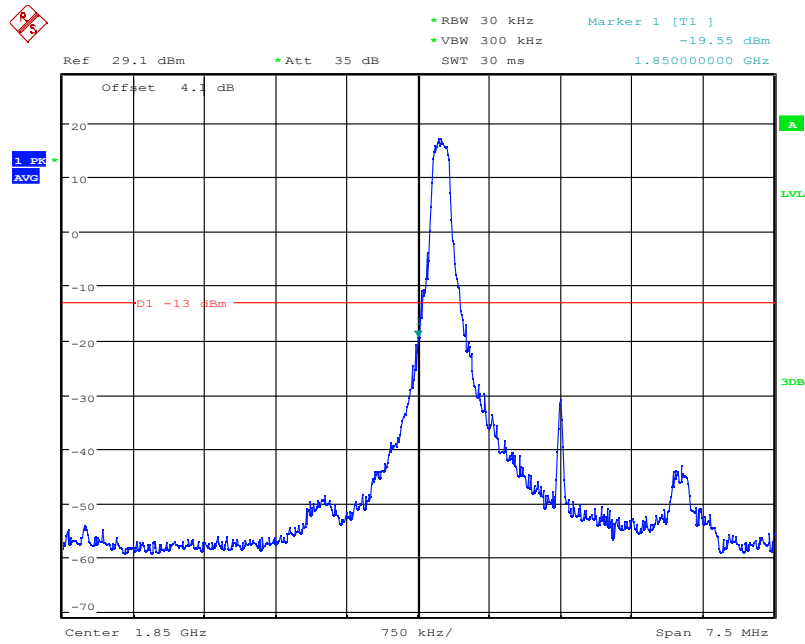

Date: 4.NOV.2021 17:07:42