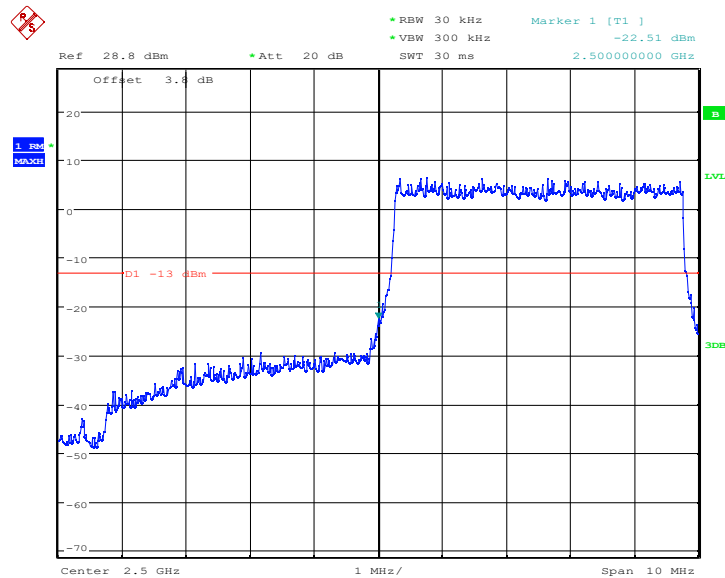

Date: 4.NOV.2021 09:22:59

LTE Band7, 5MHz bandwidth, QPSK,(1,0) Mode , Below 2500MHz