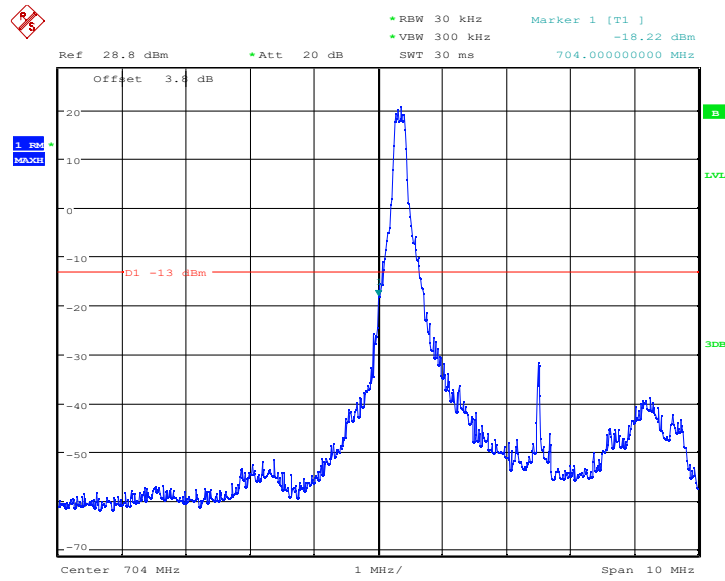

6.7.12 LTE B17 Band Edge Results

Date: 4.NOV.2021 10:44:37

LTE Band17, 5MHz bandwidth, QPSK,(1,0) Mode , Below 704MHz

Date: 4.NOV.2021 10:44:26

LTE Band17, 5MHz bandwidth, QPSK,(25,0) Mode , Below 704MHz

Chongqing Academy of Information and Communication Technology