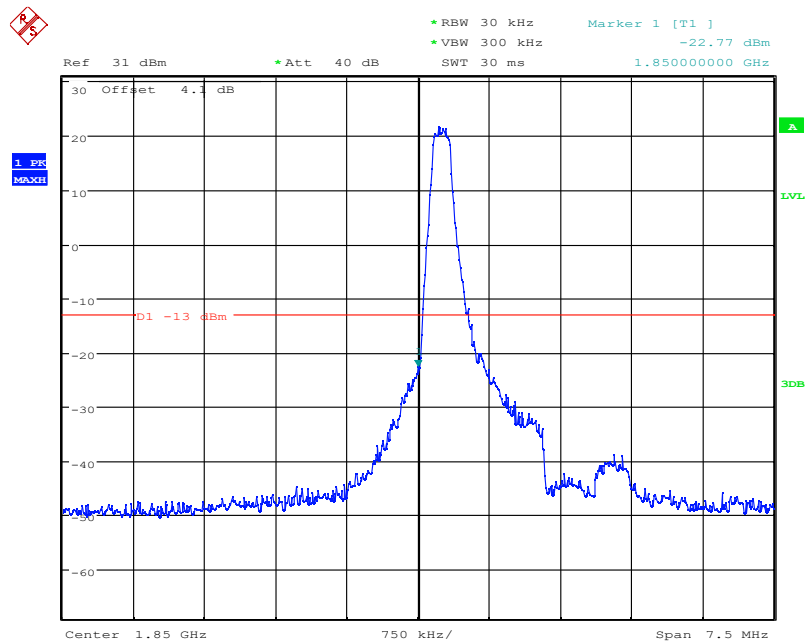

Date: 4.NOV.2021 16:55:17

LTE Band25, 1.4MHz bandwidth, 16QAM,(1,0) Mode , Below 1850MHz

Date: 4.NOV.2021 16:55:04

LTE Band25, 1.4MHz bandwidth, 16QAM,(6,0) Mode , Below 1850MHz

Chongqing Academy of Information and Communication Technology

Address: No. 8,Yuma Road, Chayuan New City, Nan'an District, Chongqing, P. R. China,401336
Tel: 0086-23-88069965   FAX:0086-23-88608777