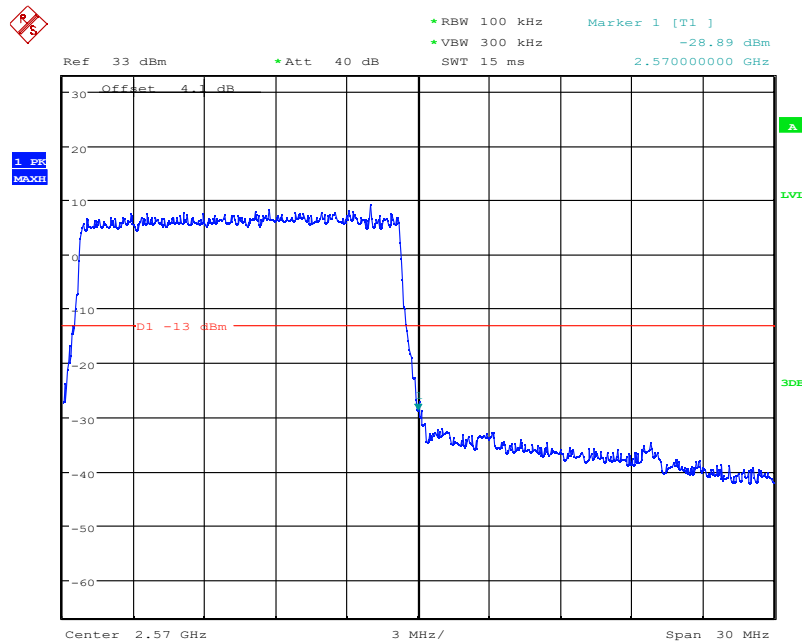

Report No.: I21W00039-WWAN_Rev3

Date: 8.NOV.2021 04:01:39

LTE Band7, 15MHz bandwidth, 16QAM,(1,75) Mode, Above 2570MHz

Date: 8.NOV.2021 04:02:05

LTE Band7, 15MHz bandwidth, 16QAM,(75,0) Mode, Above 2570MHz