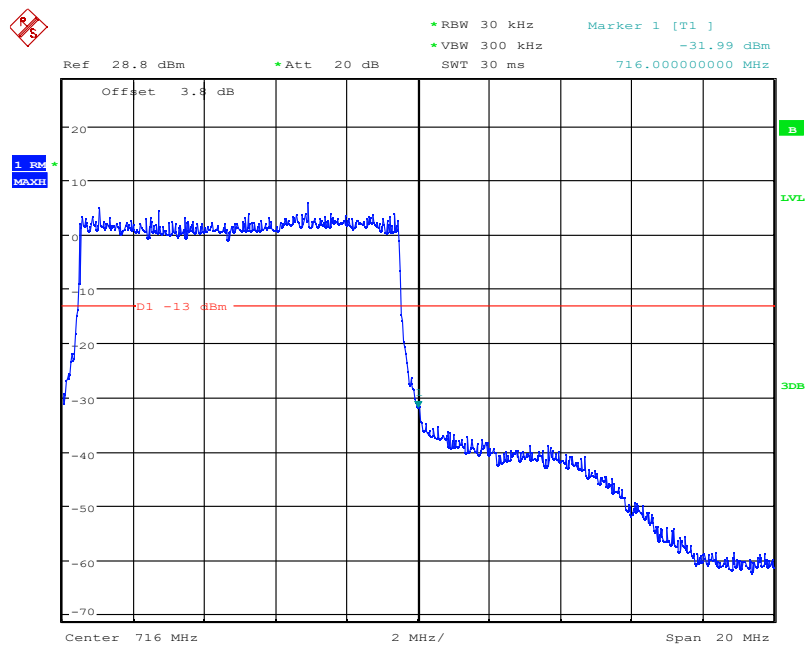

Date: 4.NOV.2021 10:20:37

LTE Band12, 10MHz bandwidth, QPSK,(1,50) Mode, Above 716MHz

Date: 4.NOV.2021 10:20:48

LTE Band12, 10MHz bandwidth, QPSK,(50,0) Mode, Above 716MHz

Chongqing Academy of Information and Communication Technology