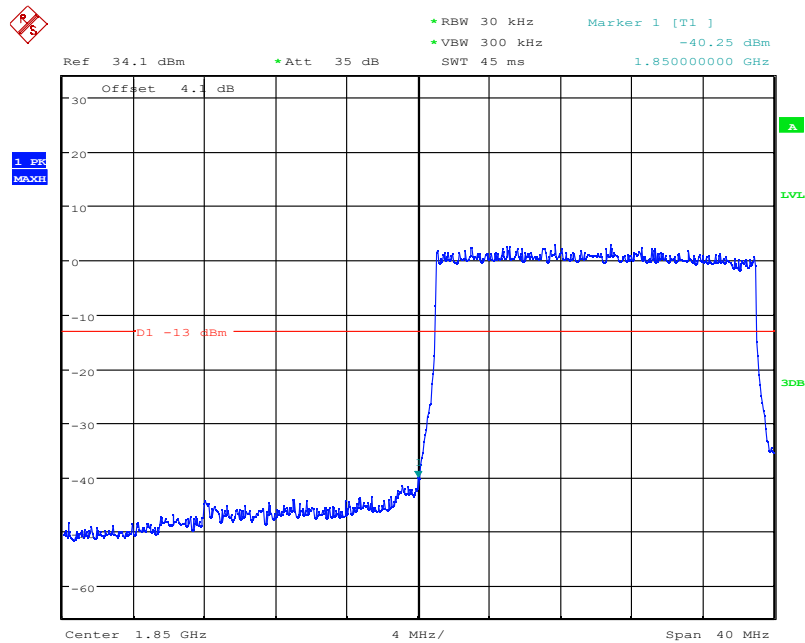

LTE Band25, 20MHz bandwidth, 16QAM,(1,0) Mode , Below 1850MHz

Date: 4.NOV.2021 16:42:59

LTE Band25, 20MHz bandwidth, 16QAM,(100,0) Mode , Below 1850MHz

Chongqing Academy of Information and Communication Technology

Address: No. 8,Yuma Road, Chayuan New City, Nan'an District, Chongqing, P. R. China,401336
Tel: 0086-23-88069965 FAX:0086-23-88608777