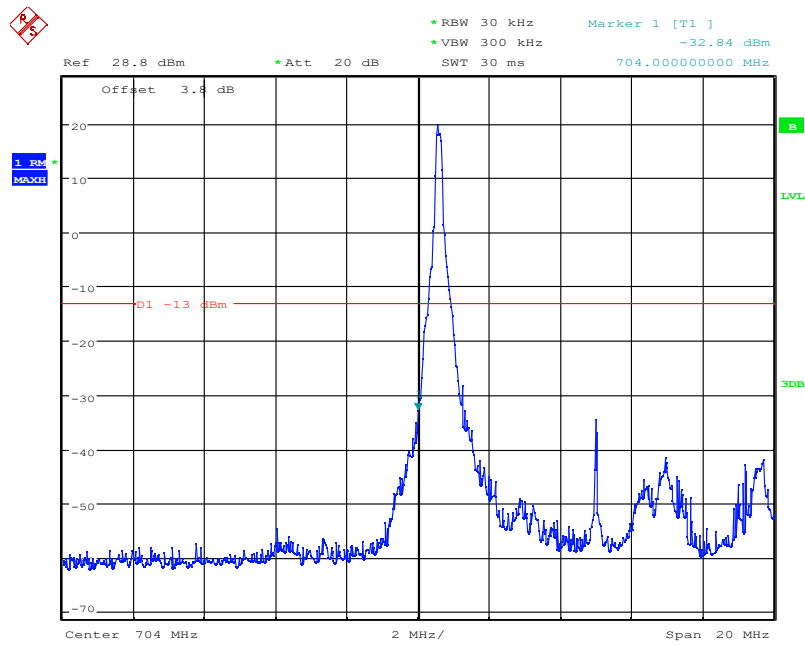

Date: 4.NOV.2021 10:46:29

LTE Band17, 10MHz bandwidth, QPSK,(1,0) Mode , Below 704MHz

Date: 4.NOV.2021 10:46:16

LTE Band17, 10MHz bandwidth, QPSK,(50,0) Mode , Below 704MHz

Chongqing Academy of Information and Communication Technology

Address: No. 8,Yuma Road, Chayuan New City, Nan'an District, Chongqing, P. R. China,401336
Tel: 0086-23-88069965 FAX:0086-23-88608777