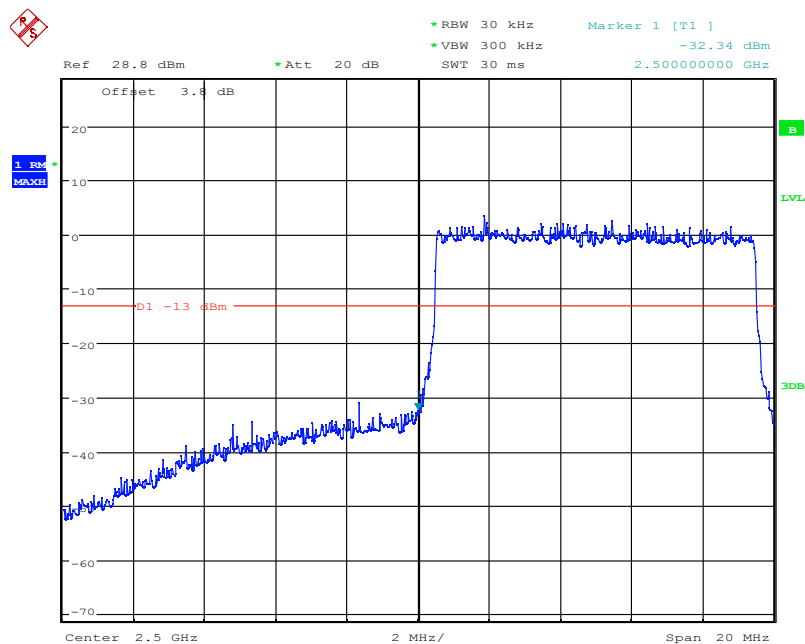

Date: 4.NOV.2021 09:25:42

LTE Band7, 10MHz bandwidth, 16QAM,(1,0) Mode , Below 2500MHz