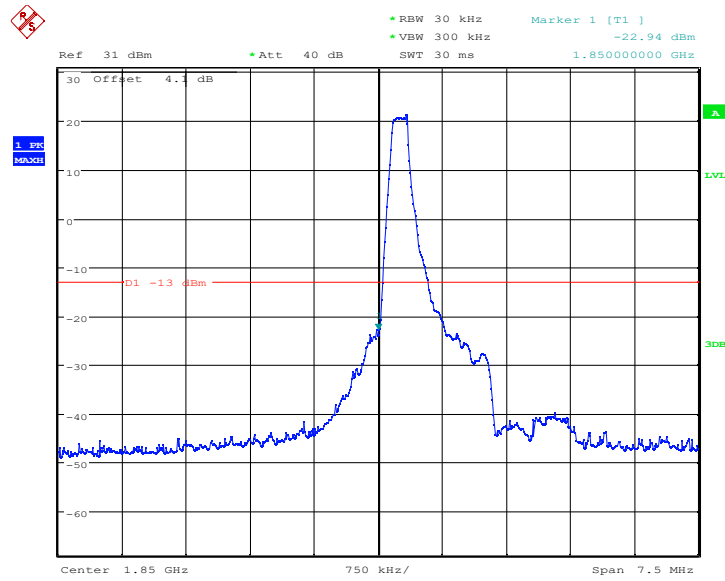

6.7.13 LTE B25 Band Edge Results