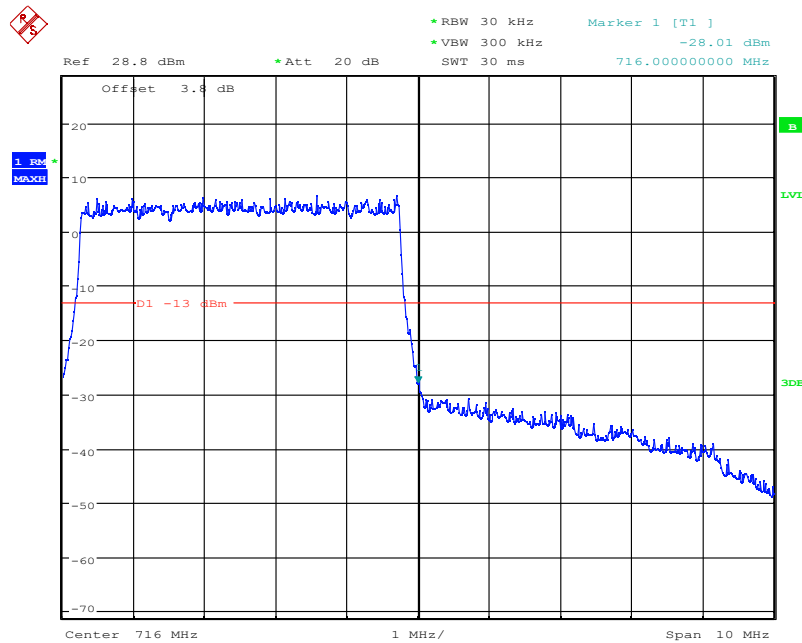

Date: 4.NOV.2021 10:22:08

LTE Band12, 5MHz bandwidth, 16QAM,(1,25) Mode, Above 716MHz

Date: 4.NOV.2021 10:21:54

LTE Band12, 5MHz bandwidth, 16QAM,(25,0) Mode, Above 716MHz

Chongqing Academy of Information and Communication Technology