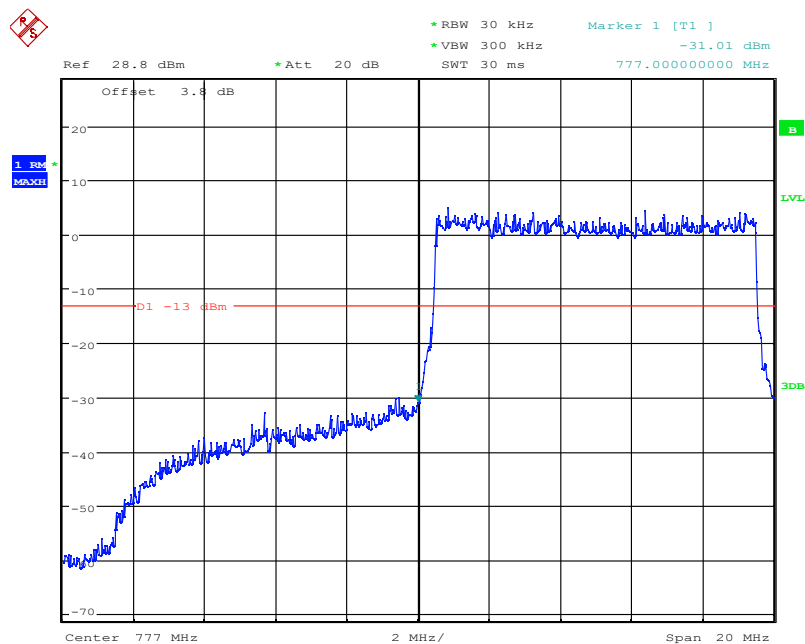

Date: 4.NOV.2021 10:38:08

LTE Band13, 10MHz bandwidth, QPSK,(1,0) Mode , Below 777MHz

Date: 4.NOV.2021 10:37:57

LTE Band13, 10MHz bandwidth, QPSK,(50,0) Mode , Below 777MHz

Chongqing Academy of Information and Communication Technology