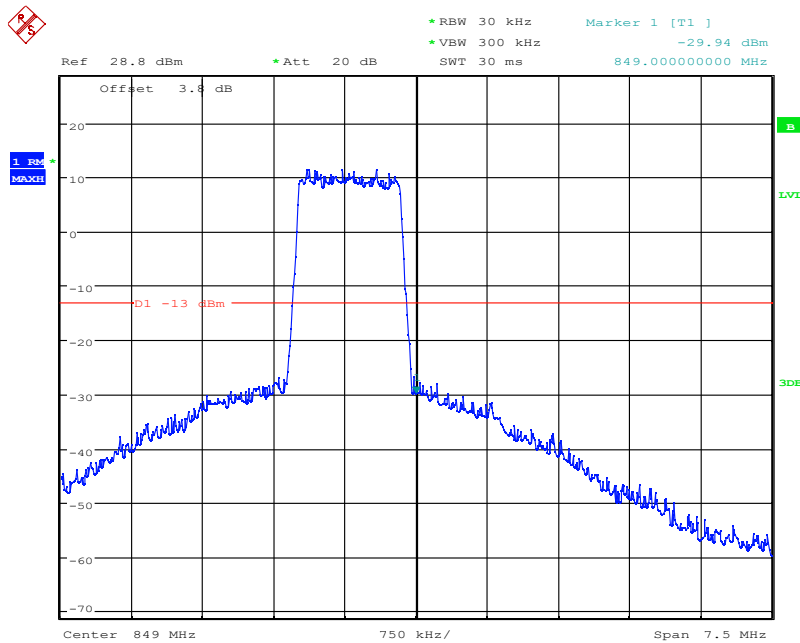

LTE Band5, 1.4MHz bandwidth, 16QAM,(1,6) Mode, Above 849MHz

Date: 4.NOV.2021 09:16:16

LTE Band5, 1.4MHz bandwidth, 16QAM,(6,0) Mode, Above 849MHz

Chongqing Academy of Information and Communication Technology

Address: No. 8,Yuma Road, Chayuan New City, Nan'an District, Chongqing, P. R. China,401336
Tel: 0086-23-88069965   FAX:0086-23-88608777