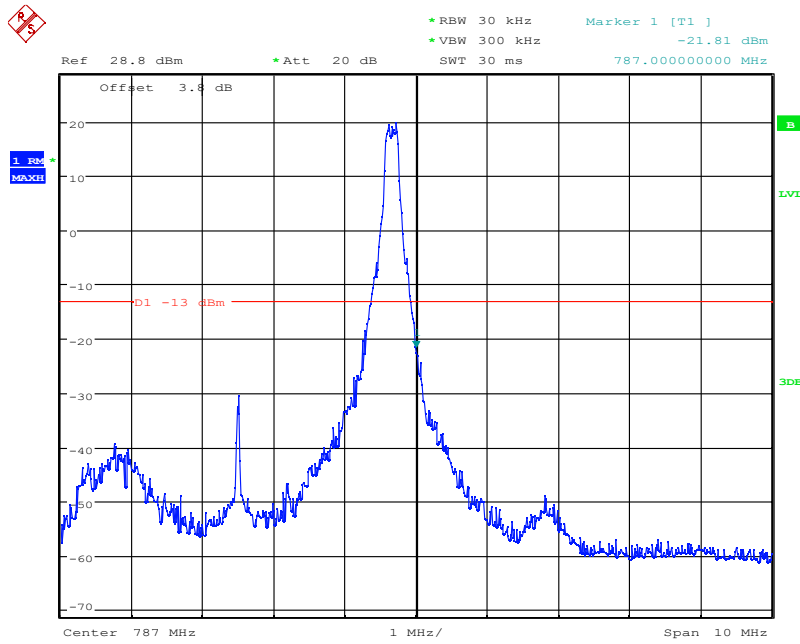

Date: 4.NOV.2021 10:41:34

LTE Band13, 5MHz bandwidth, 16QAM,(1,25) Mode, Above 787MHz

Date: 4.NOV.2021 10:41:22

LTE Band13, 5MHz bandwidth, 16QAM,(25,0) Mode, Above 787MHz

Chongqing Academy of Information and Communication Technology

Address: No. 8,Yuma Road, Chayuan New City, Nan'an District, Chongqing, P. R. China,401336
Tel: 0086-23-88069965 FAX:0086-23-88608777