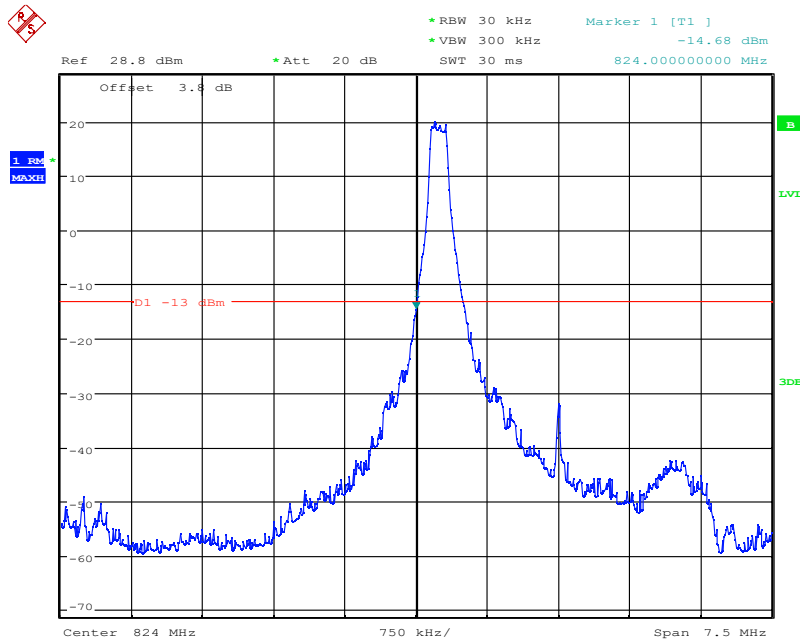

Report No.: I21W00039-WWAN_Rev3

Date: 4.NOV.2021 08:47:10

LTE Band5, 3MHz bandwidth, QPSK,(1,0) Mode , Below 824MHz

Date: 4.NOV.2021 08:47:24

LTE Band5, 3MHz bandwidth, QPSK,(15,0) Mode , Below 824MHz

Chongqing Academy of Information and Communication Technology