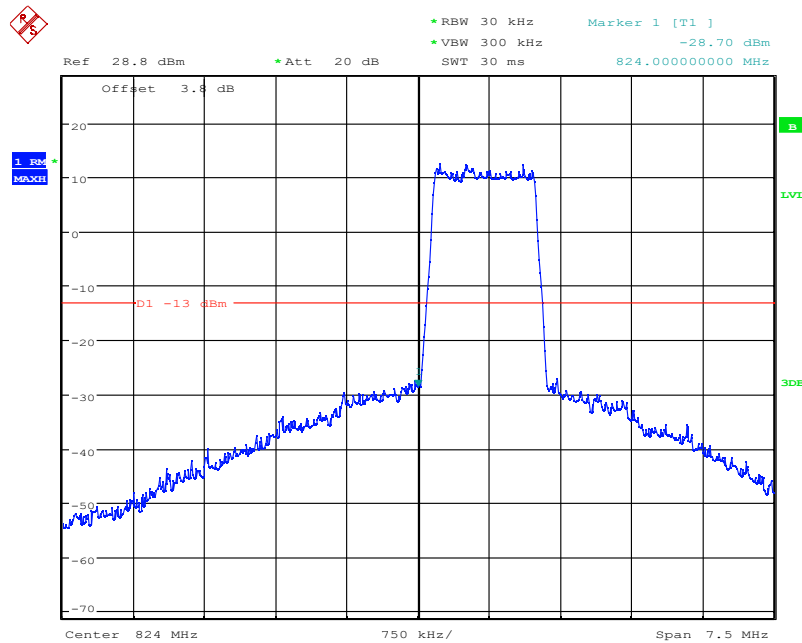

Date: 4.NOV.2021 08:46:16

LTE Band26, 1.4MHz bandwidth, 16QAM,(1,0) Mode , Below 824MHz