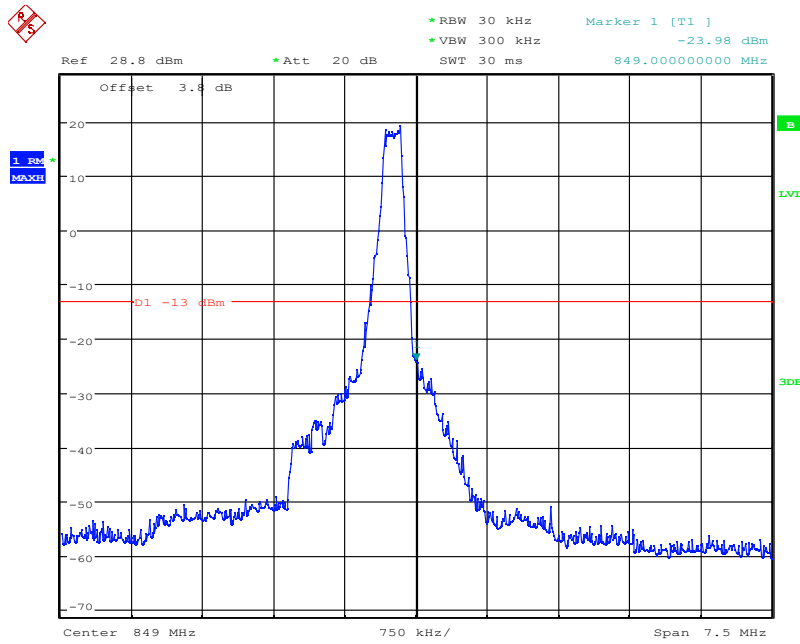

Report No.: I21W00039-WWAN_Rev3

Date: 4.NOV.2021 09:16:04