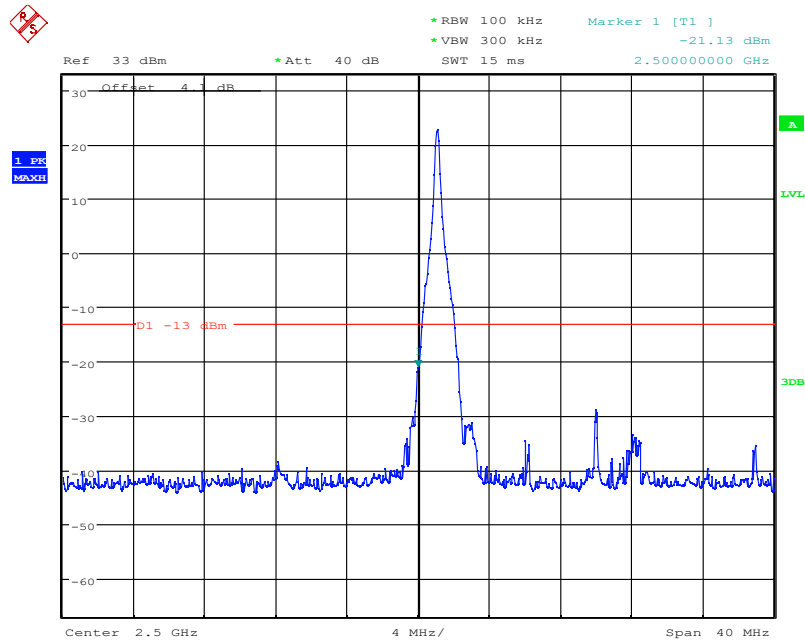

Date: 8.NOV.2021 03:59:54

LTE Band7, 20MHz bandwidth, 16QAM,(1,0) Mode , Below 2500MHz

Date: 8.NOV.2021 03:47:40

LTE Band7, 20MHz bandwidth, 16QAM,(100,0) Mode , Below 2500MHz

Chongqing Academy of Information and Communication Technology

Address: No. 8,Yuma Road, Chayuan New City, Nan'an District, Chongqing, P. R. China,401336
Tel: 0086-23-88069965   FAX:0086-23-88608777