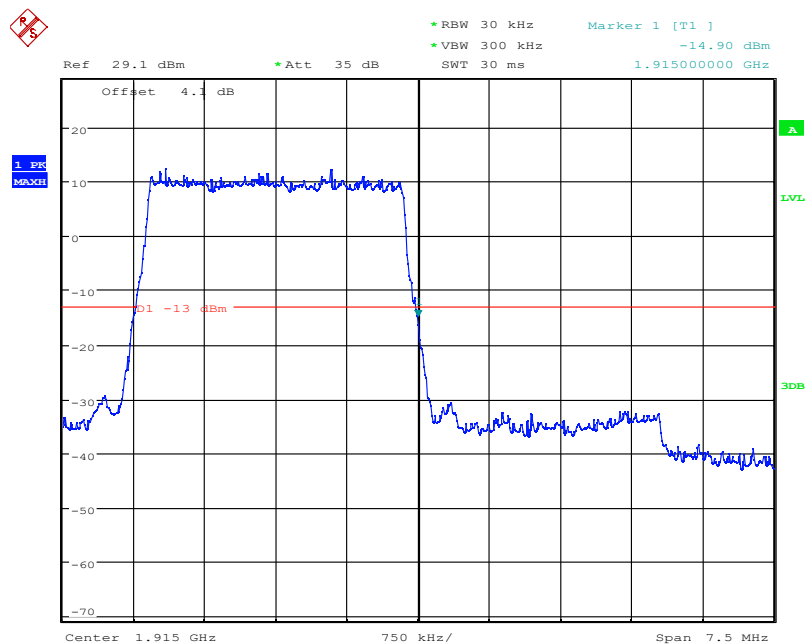

Date: 4.NOV.2021 17:13:42

LTE Band25, 3MHz bandwidth, QPSK,(1,15) Mode, Above 1915MHz