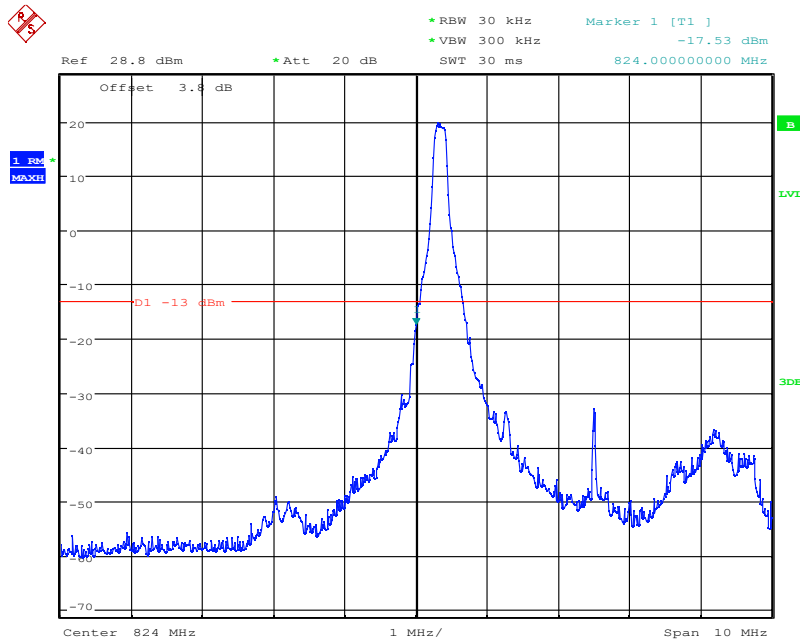

Report No.: I21W00039-WWAN_Rev3

Date: 4.NOV.2021 08:49:35