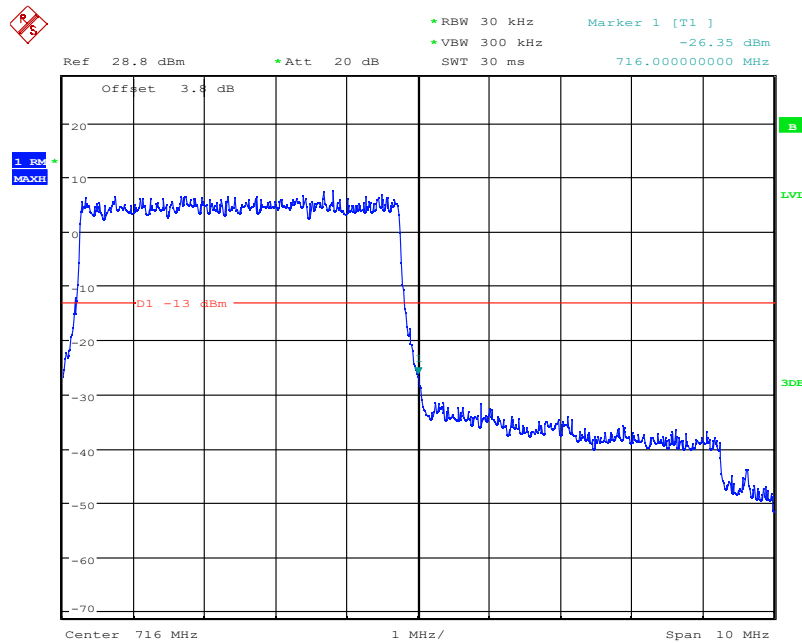

Date: 4.NOV.2021 10:22:21

LTE Band12, 5MHz bandwidth, QPSK,(1,25) Mode, Above 716MHz

Date: 4.NOV.2021 10:22:33

LTE Band12, 5MHz bandwidth, QPSK,(25,0) Mode, Above 716MHz

Chongqing Academy of Information and Communication Technology