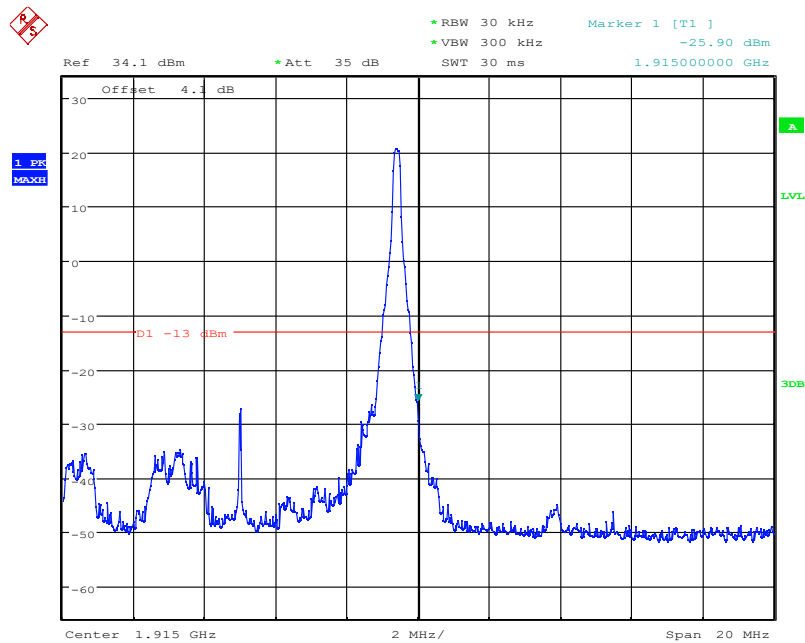

Date: 4.NOV.2021 16:35:08

LTE Band25, 10MHz bandwidth, QPSK,(1,50) Mode, Above 1915MHz

Date: 4.NOV.2021 16:34:55

LTE Band25, 10MHz bandwidth, QPSK,(50,0) Mode, Above 1915MHz

Chongqing Academy of Information and Communication Technology

Address: No. 8,Yuma Road, Chayuan New City, Nan'an District, Chongqing, P. R. China,401336
Tel: 0086-23-88069965   FAX:0086-23-88608777