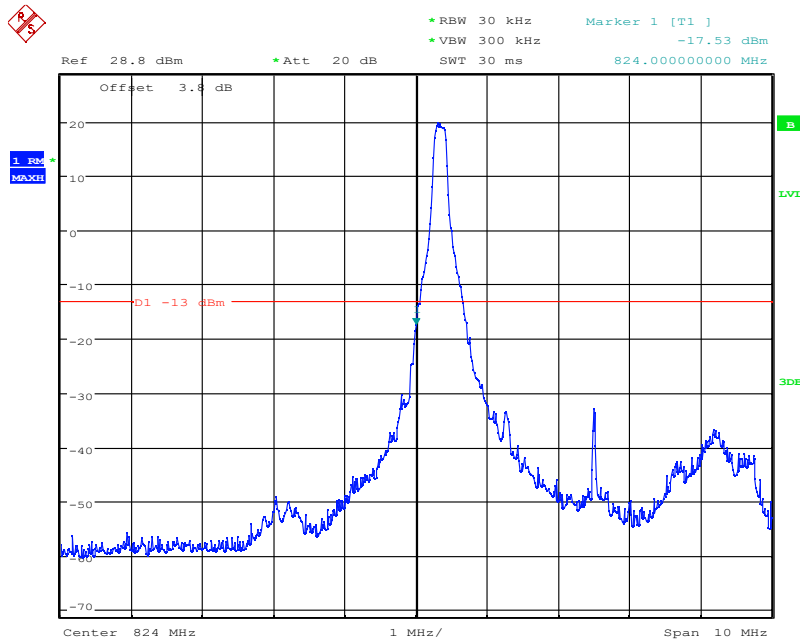

Report No.: I21W00039-WWAN_Rev3

Date: 4.NOV.2021 08:49:35

LTE Band5, 5MHz bandwidth, QPSK,(1,0) Mode , Below 824MHz

Date: 4.NOV.2021 08:49:53

LTE Band5, 5MHz bandwidth, QPSK,(25,0) Mode , Below 824MHz

Chongqing Academy of Information and Communication Technology