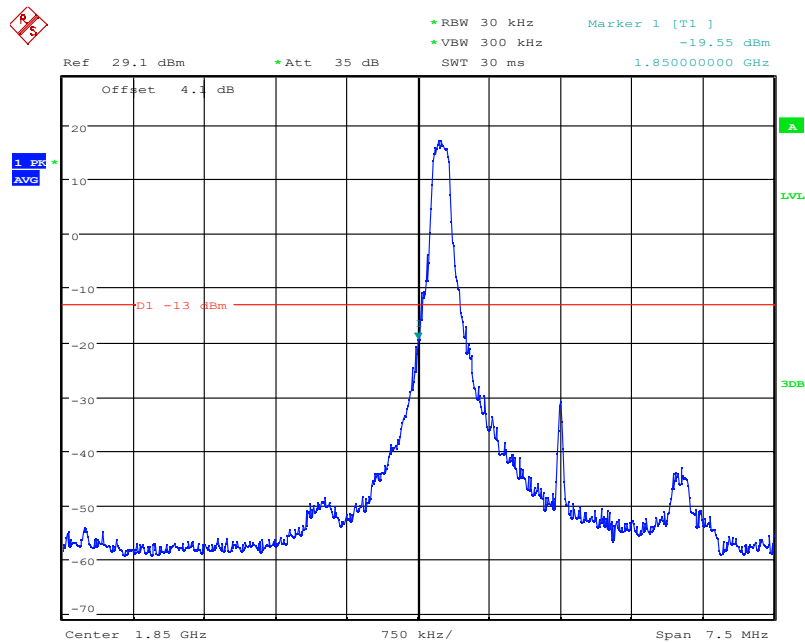

Date: 4.NOV.2021 17:07:42