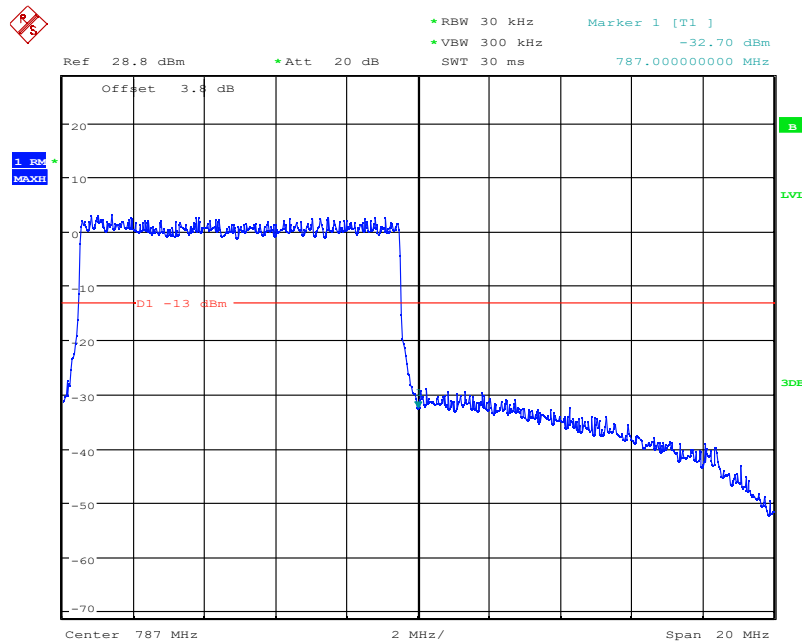

Date: 4.NOV.2021 10:40:26

LTE Band13, 10MHz bandwidth, 16QAM,(1,50) Mode, Above 787MHz