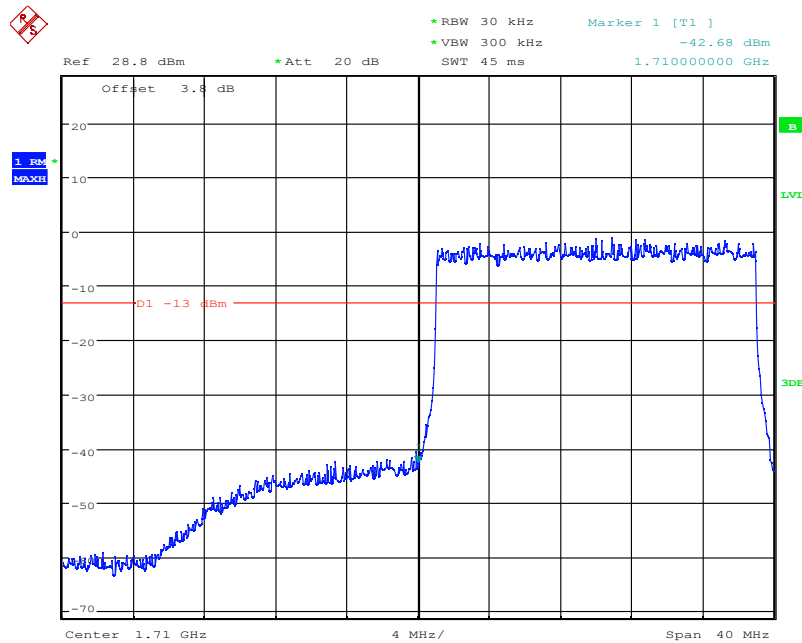

Date: 4.NOV.2021 08:16:19

LTE Band4, 20MHz bandwidth, 16QAM,(1,0) Mode , Below 1710MHz

Date: 4.NOV.2021 08:16:32

LTE Band4, 20MHz bandwidth, 16QAM,(100,0) Mode , Below 1710MHz

Chongqing Academy of Information and Communication Technology