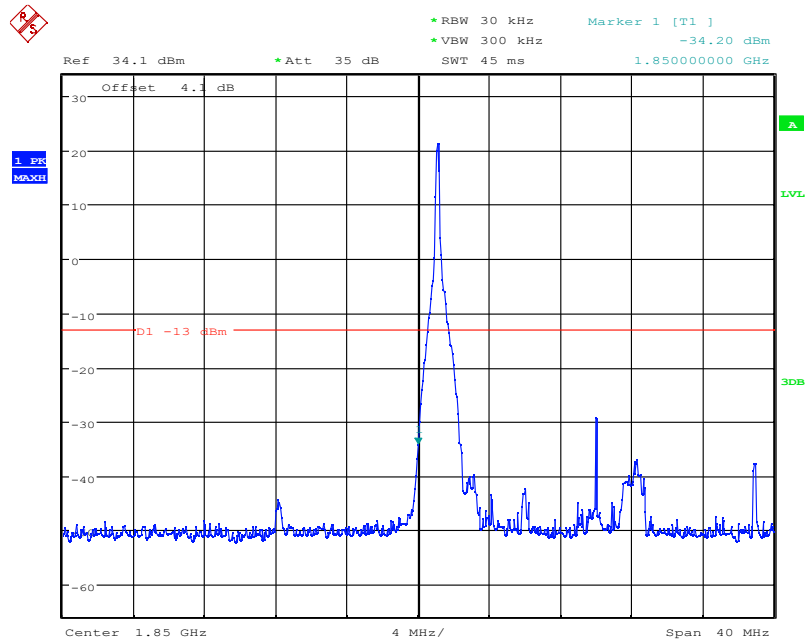

Report No.: I21W00039-WWAN_Rev3

Date: 4.NOV.2021 16:42:44