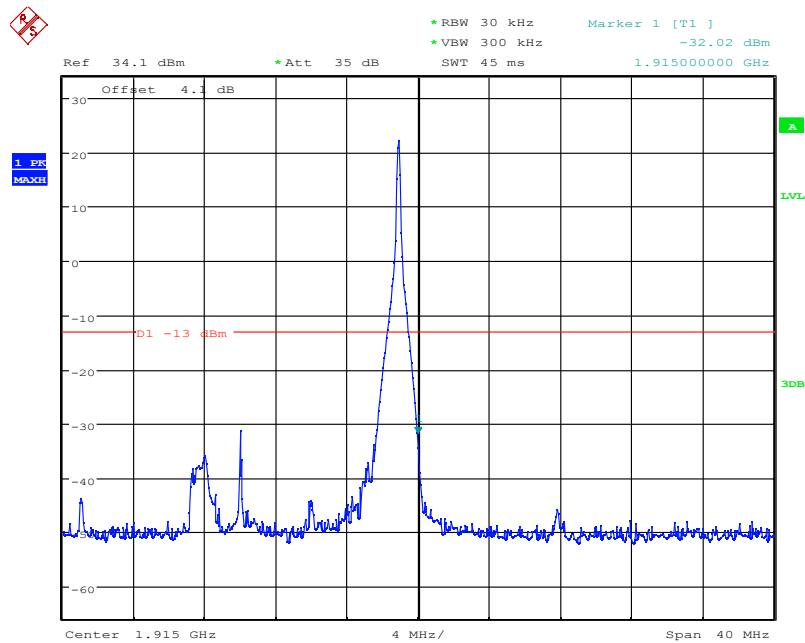

Date: 4.NOV.2021 16:42:15

LTE Band25, 20MHz bandwidth, 16QAM,(1,100) Mode, Above 1915MHz

Date: 4.NOV.2021 16:41:55

LTE Band25, 20MHz bandwidth, 16QAM,(100,0) Mode, Above 1915MHz

Chongqing Academy of Information and Communication Technology

Address: No. 8,Yuma Road, Chayuan New City, Nan'an District, Chongqing, P. R. China,401336
Tel: 0086-23-88069965 FAX:0086-23-88608777