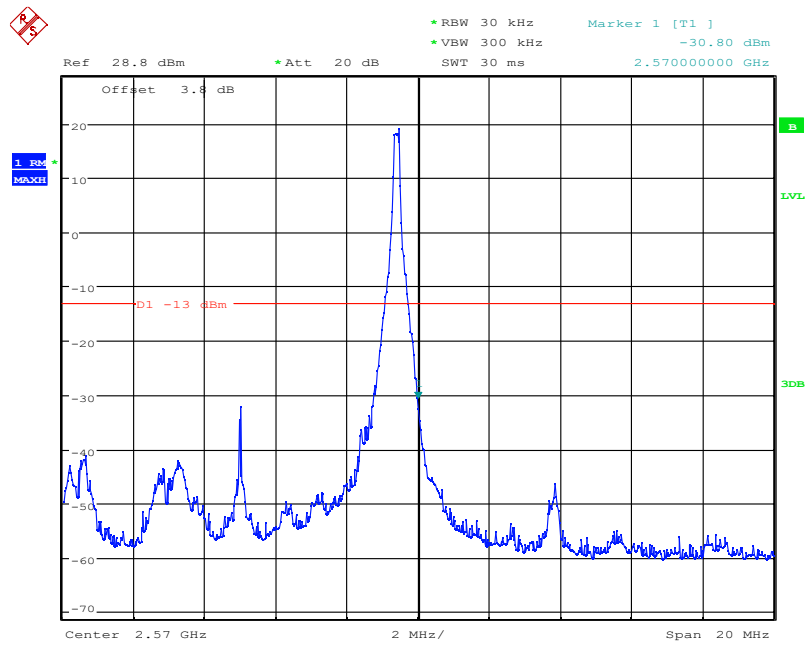

Date: 4.NOV.2021 09:36:31

LTE Band7, 10MHz bandwidth, QPSK,(1,50) Mode, Above 2570MHz

Date: 4.NOV.2021 09:36:44

LTE Band7, 10MHz bandwidth, QPSK,(50,0) Mode, Above 2570MHz

Chongqing Academy of Information and Communication Technology

Address: No. 8,Yuma Road, Chayuan New City, Nan'an District, Chongqing, P. R. China,401336
Tel: 0086-23-88069965   FAX:0086-23-88608777