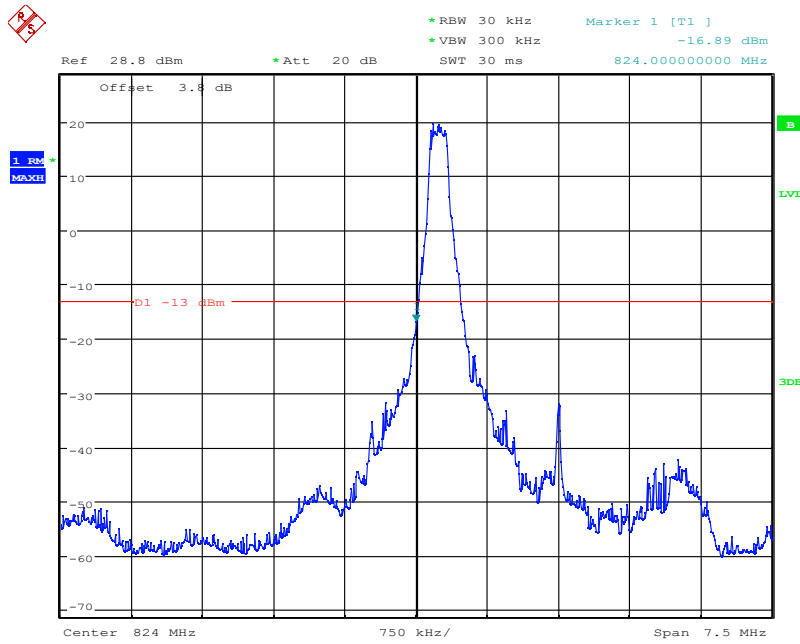

Report No.: I21W00039-WWAN_Rev3

Date: 4.NOV.2021 08:47:51

LTE Band5, 3MHz bandwidth, 16QAM,(1,0) Mode , Below 824MHz

Date: 4.NOV.2021 08:47:38

LTE Band5, 3MHz bandwidth, 16QAM,(15,0) Mode , Below 824MHz

Chongqing Academy of Information and Communication Technology