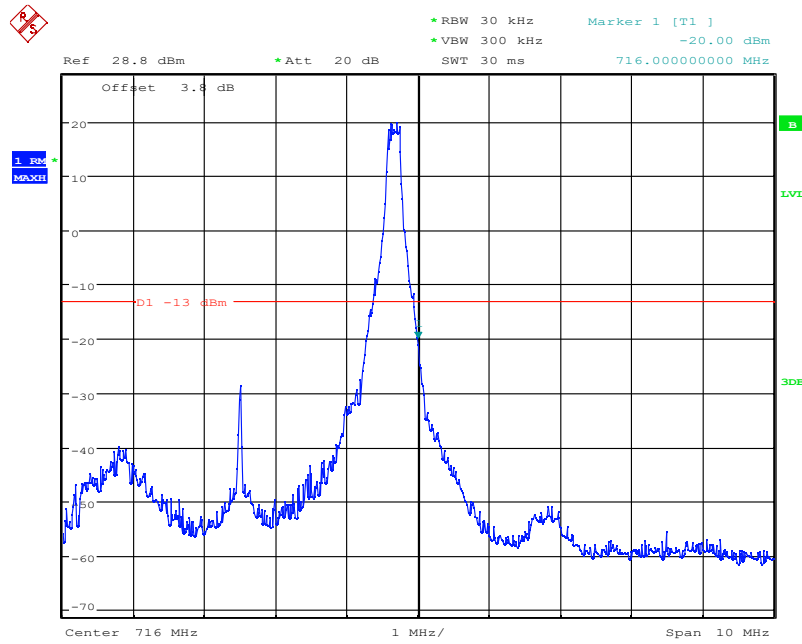

Date: 4.NOV.2021 10:22:08

LTE Band12, 5MHz bandwidth, 16QAM,(1,25) Mode, Above 716MHz

Date: 4.NOV.2021 10:21:54

LTE Band12, 5MHz bandwidth, 16QAM,(25,0) Mode, Above 716MHz

Chongqing Academy of Information and Communication Technology

Address: No. 8,Yuma Road, Chayuan New City, Nan'an District, Chongqing, P. R. China,401336
Tel: 0086-23-88069965 FAX:0086-23-88608777