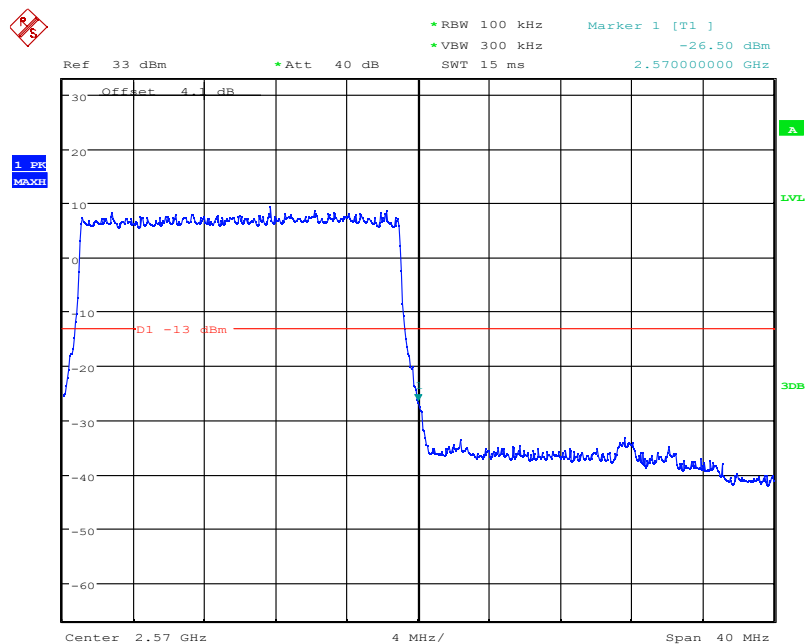

Date: 8.NOV.2021 03:58:19

LTE Band7, 20MHz bandwidth, QPSK,(1,100) Mode, Above 2570MHz