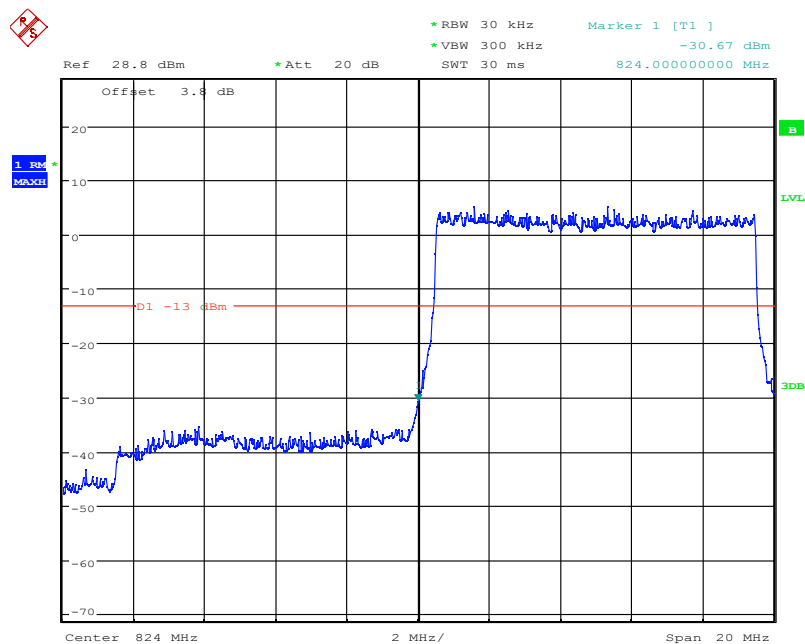

Report No.: I21W00039-WWAN_Rev3

Date: 4.NOV.2021 08:51:38

LTE Band5, 10MHz bandwidth, QPSK,(1,0) Mode , Below 824MHz

Date: 4.NOV.2021 08:52:10

LTE Band5, 10MHz bandwidth, QPSK,(50,0) Mode , Below 824MHz

Chongqing Academy of Information and Communication Technology