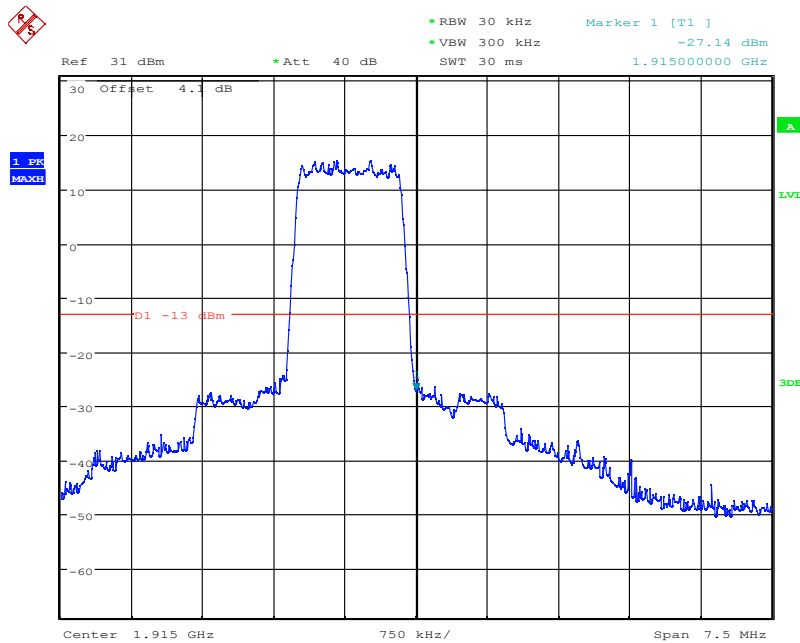

Date: 4.NOV.2021 16:23:39

LTE Band25, 1.4MHz bandwidth, QPSK,(1,6) Mode, Above 1915MHz