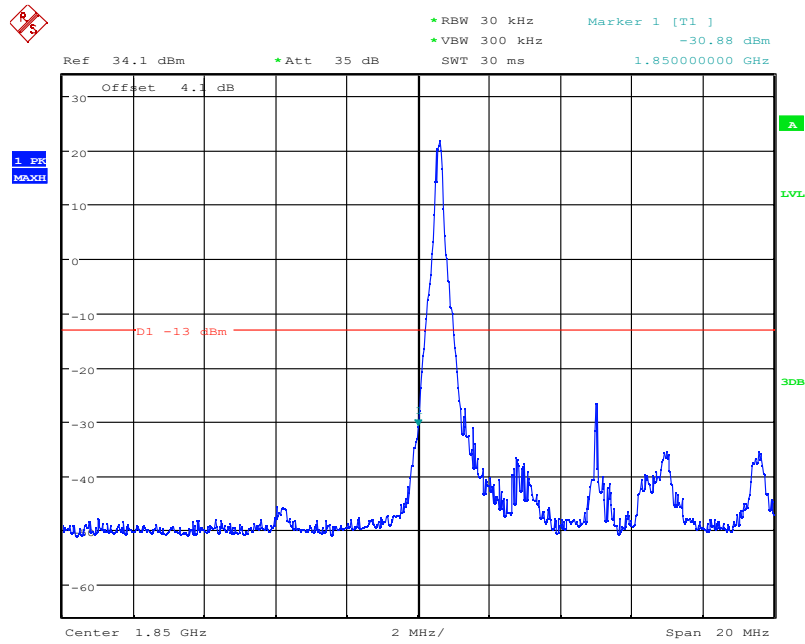

Date: 4.NOV.2021 16:33:58