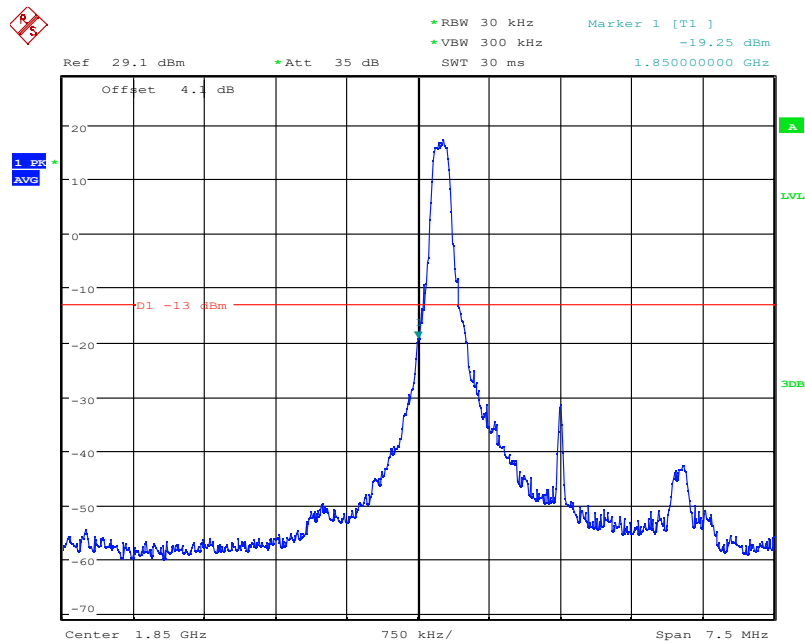

Date: 4.NOV.2021 17:13:05

LTE Band25, 3MHz bandwidth, QPSK,(1,0) Mode , Below 1850MHz

Date: 4.NOV.2021 17:12:31

LTE Band25, 3MHz bandwidth, QPSK,(15,0) Mode , Below 1850MHz

Chongqing Academy of Information and Communication Technology

Address: No. 8,Yuma Road, Chayuan New City, Nan'an District, Chongqing, P. R. China,401336
Tel: 0086-23-88069965 FAX:0086-23-88608777