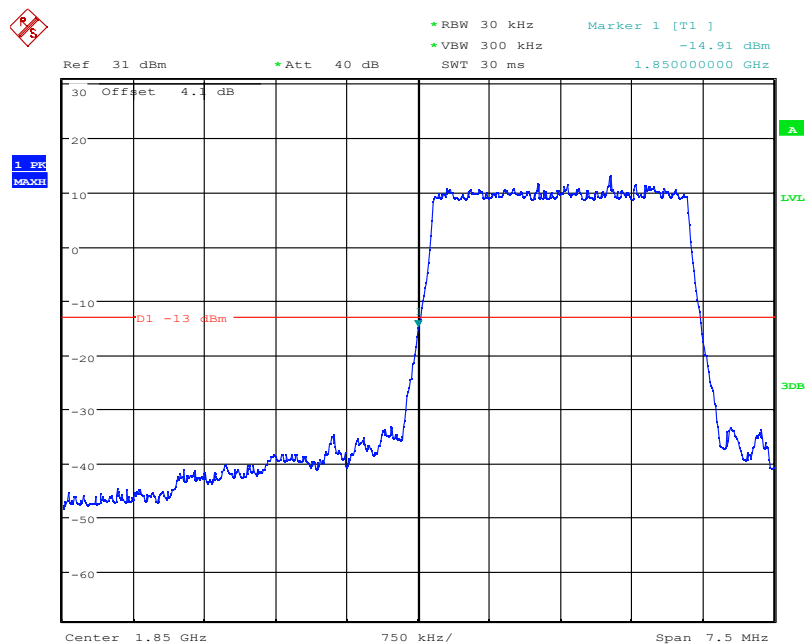

Date: 4.NOV.2021 17:07:42

LTE Band25, 5MHz bandwidth, 16QAM,(1,0) Mode , Below 1850MHz

Date: 4.NOV.2021 17:06:38

LTE Band25, 5MHz bandwidth, 16QAM,(25,0) Mode , Below 1850MHz

Chongqing Academy of Information and Communication Technology