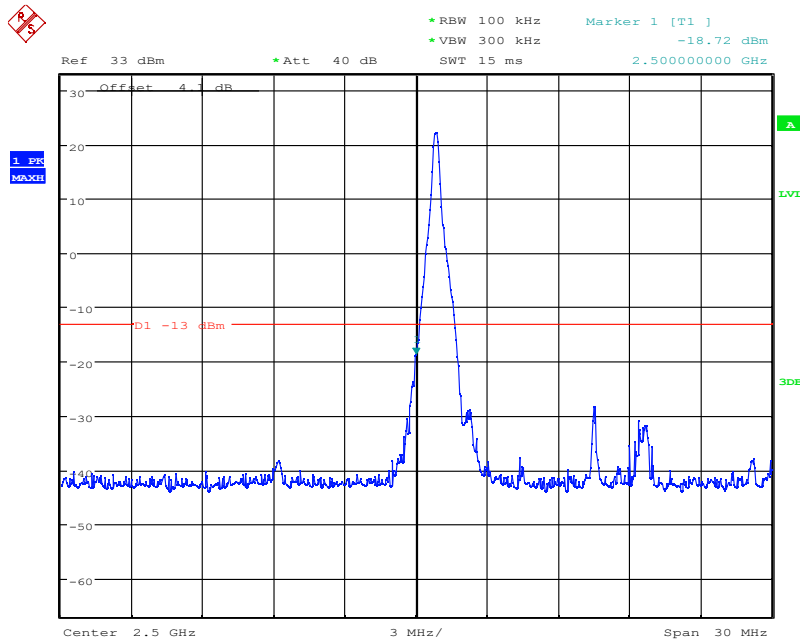

Report No.: I21W00039-WWAN_Rev3

Date: 8.NOV.2021 03:45:34