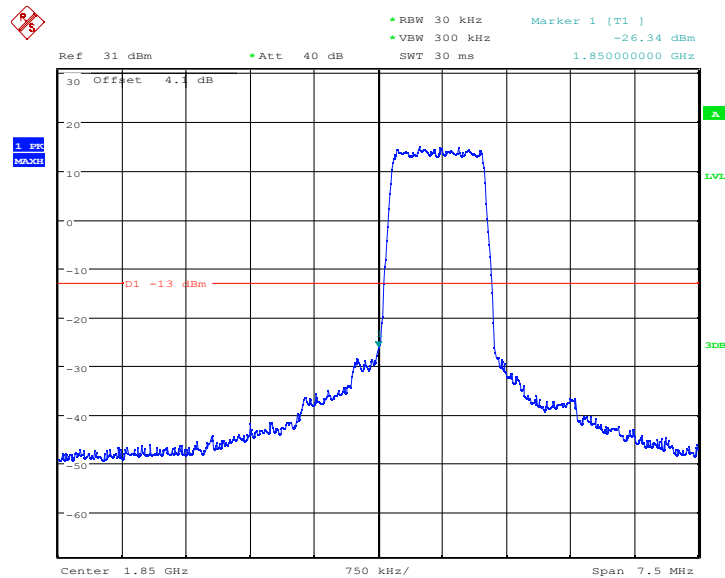

Date: 4.NOV.2021 16:21:11

LTE Band25, 1.4MHz bandwidth, QPSK,(1,0) Mode , Below 1850MHz