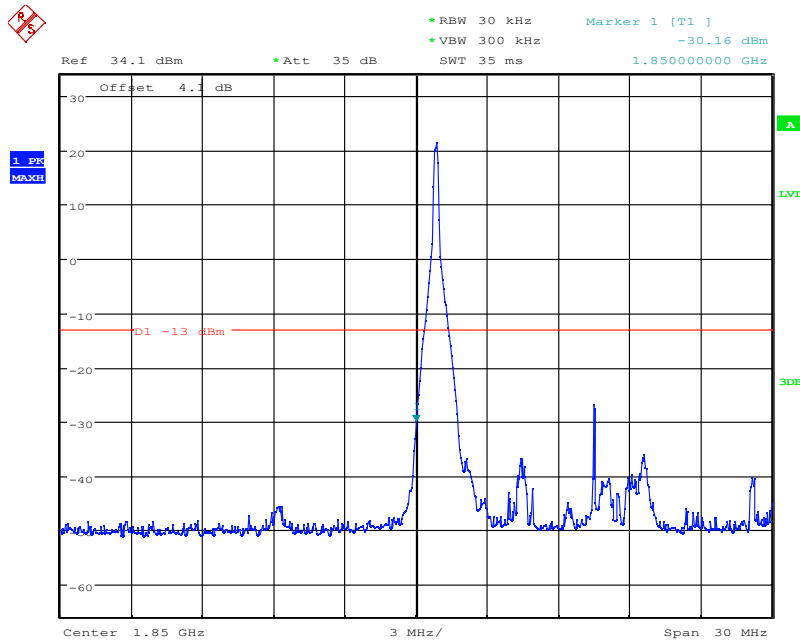

Report No.: I21W00039-WWAN_Rev3

Date: 4.NOV.2021 16:36:11