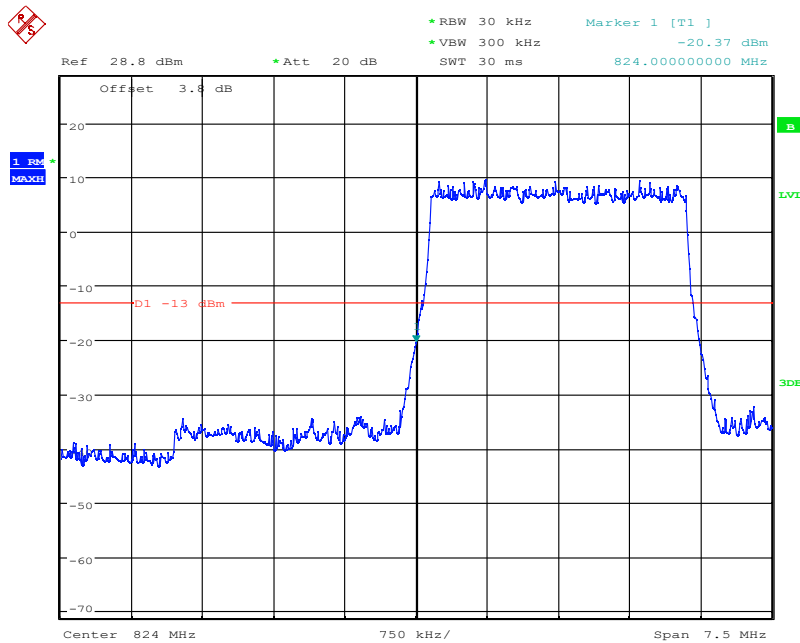

Report No.: I21W00039-WWAN_Rev3

Date: 4.NOV.2021 08:47:10

LTE Band5, 3MHz bandwidth, QPSK,(1,0) Mode , Below 824MHz

Date: 4.NOV.2021 08:47:24

LTE Band5, 3MHz bandwidth, QPSK,(15,0) Mode , Below 824MHz

Chongqing Academy of Information and Communication Technology