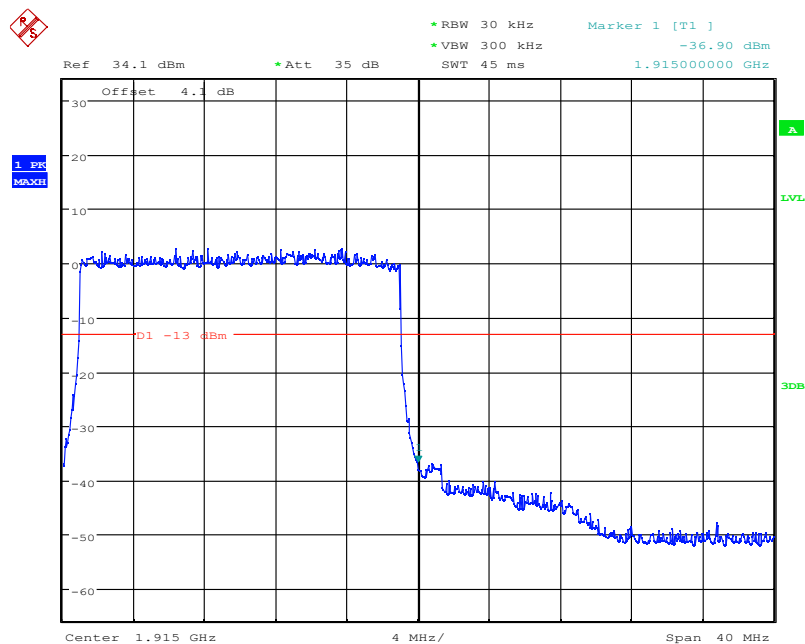

LTE Band25, 20MHz bandwidth, 16QAM,(1,100) Mode, Above 1915MHz

Date: 4.NOV.2021 16:41:55

LTE Band25, 20MHz bandwidth, 16QAM,(100,0) Mode, Above 1915MHz

Chongqing Academy of Information and Communication Technology