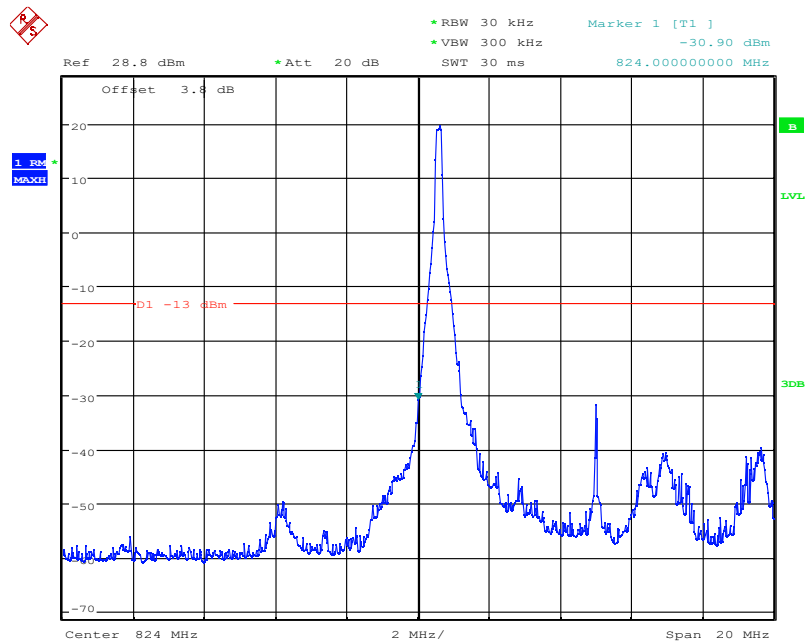

Report No.: I21W00039-WWAN_Rev3

Date: 4.NOV.2021 08:51:38

LTE Band5, 10MHz bandwidth, QPSK,(1,0) Mode , Below 824MHz

Date: 4.NOV.2021 08:52:10

LTE Band5, 10MHz bandwidth, QPSK,(50,0) Mode , Below 824MHz

Chongqing Academy of Information and Communication Technology