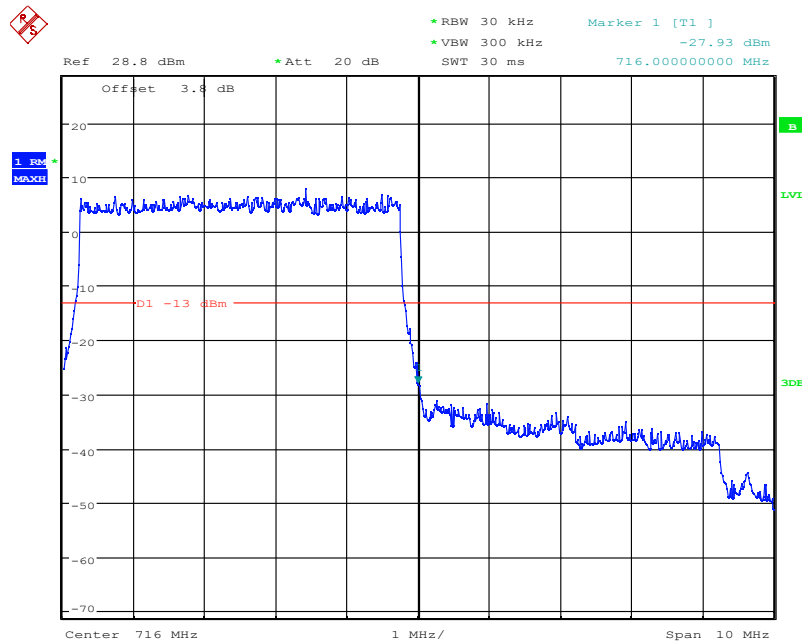

Date: 4.NOV.2021 10:48:48

LTE Band17, 5MHz bandwidth, QPSK,(1,25) Mode, Above 716MHz