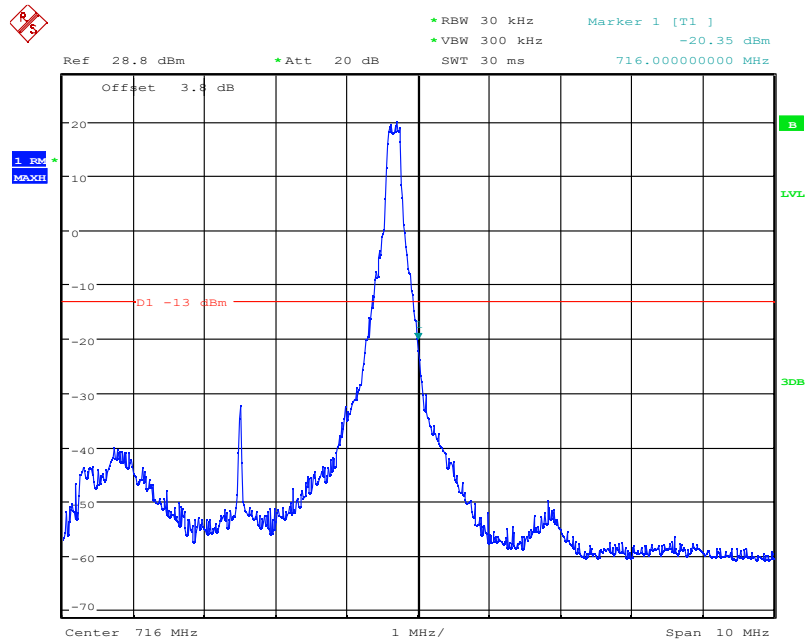

Date: 4.NOV.2021 10:48:36

LTE Band17, 5MHz bandwidth, 16QAM,(1,25) Mode, Above 716MHz

Date: 4.NOV.2021 10:48:24

LTE Band17, 5MHz bandwidth, 16QAM,(25,0) Mode, Above 716MHz

Chongqing Academy of Information and Communication Technology

Address: No. 8,Yuma Road, Chayuan New City, Nan'an District, Chongqing, P. R. China,401336
Tel: 0086-23-88069965   FAX:0086-23-88608777