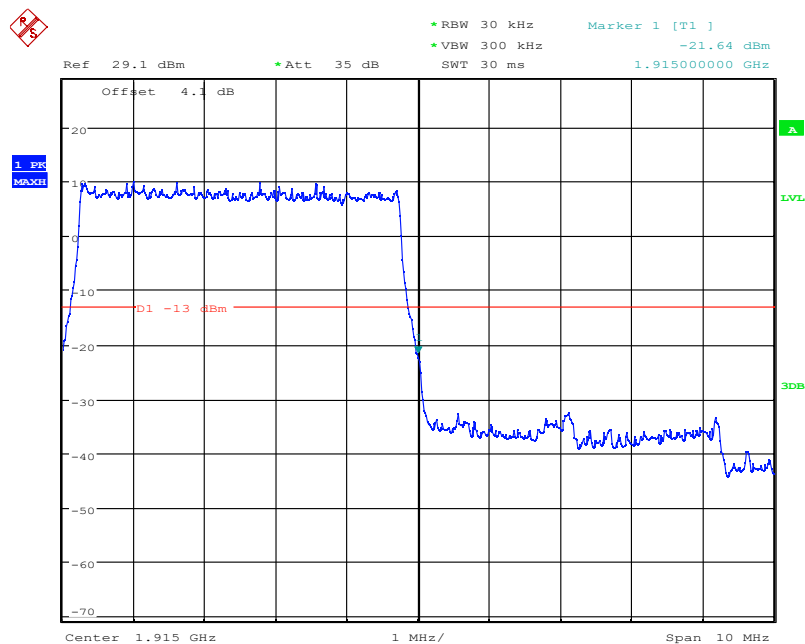

LTE Band25, 5MHz bandwidth, QPSK,(1,25) Mode, Above 1915MHz

Date: 4.NOV.2021 17:16:01

LTE Band25, 5MHz bandwidth, QPSK,(25,0) Mode, Above 1915MHz

Chongqing Academy of Information and Communication Technology

Address: No. 8,Yuma Road, Chayuan New City, Nan'an District, Chongqing, P. R. China,401336
Tel: 0086-23-88069965 FAX:0086-23-88608777