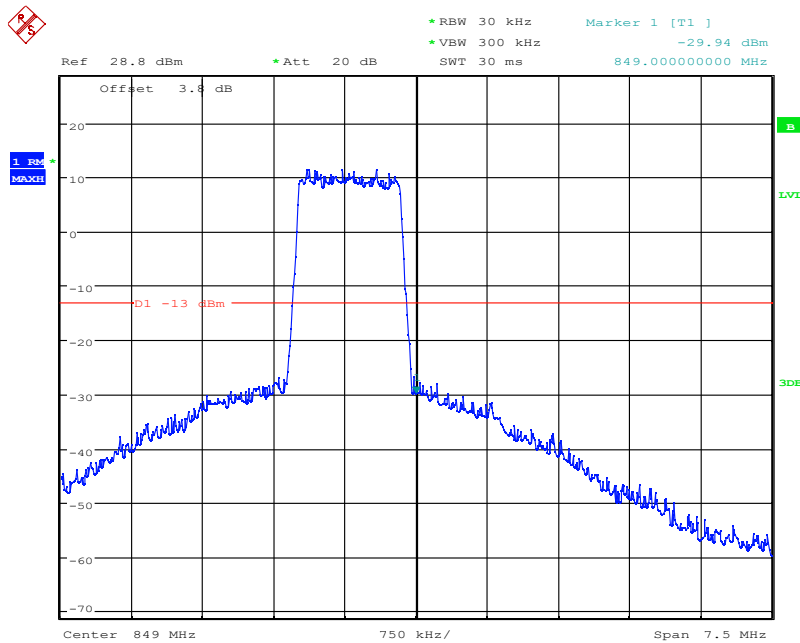

Date: 4.NOV.2021 09:16:04

LTE Band26, 1.4MHz bandwidth, 16QAM,(1,6) Mode, Above 849MHz

Date: 4.NOV.2021 09:16:16

LTE Band26, 1.4MHz bandwidth, 16QAM,(6,0) Mode, Above 849MHz

Chongqing Academy of Information and Communication Technology