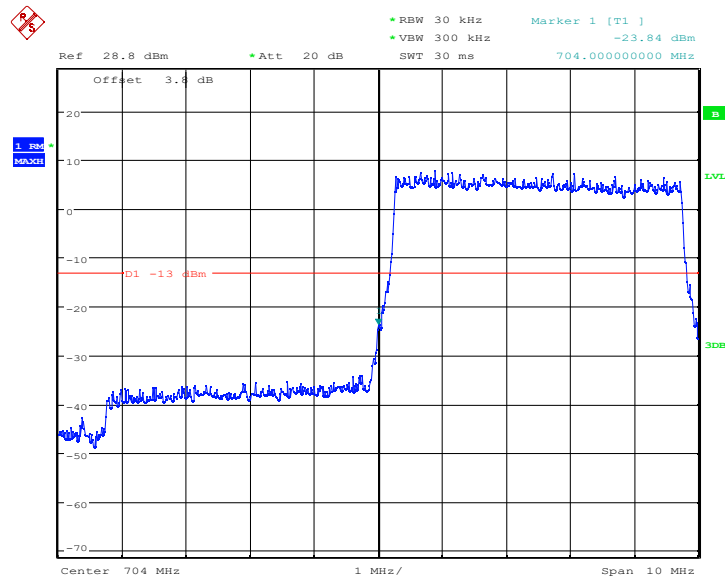

6.7.12 LTE B17 Band Edge Results

Date: 4.NOV.2021 10:44:37

LTE Band17, 5MHz bandwidth, QPSK,(1,0) Mode , Below 704MHz

Date: 4.NOV.2021 10:44:26

LTE Band17, 5MHz bandwidth, QPSK,(25,0) Mode , Below 704MHz

Chongqing Academy of Information and Communication Technology