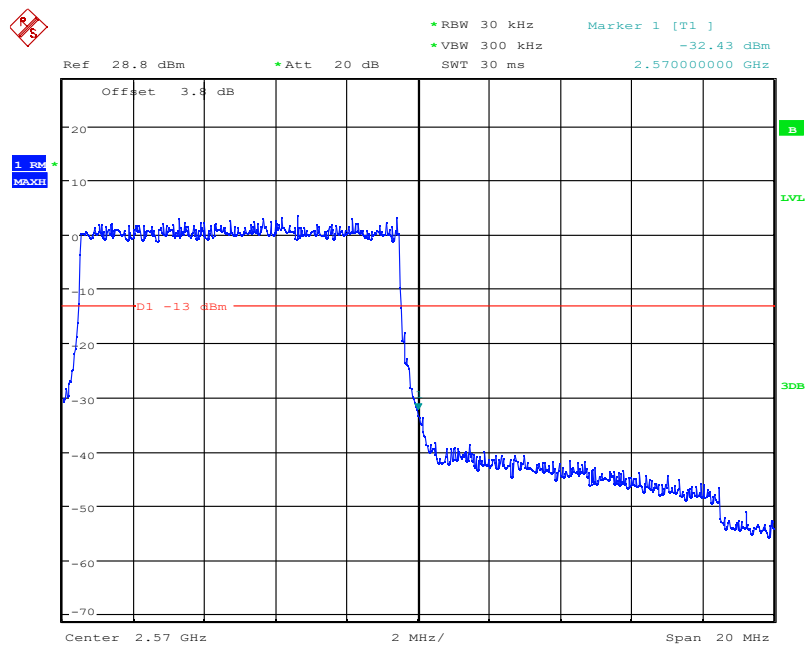

Date: 4.NOV.2021 09:36:31

LTE Band7, 10MHz bandwidth, QPSK,(1,50) Mode, Above 2570MHz

Date: 4.NOV.2021 09:36:44

LTE Band7, 10MHz bandwidth, QPSK,(50,0) Mode, Above 2570MHz

Chongqing Academy of Information and Communication Technology