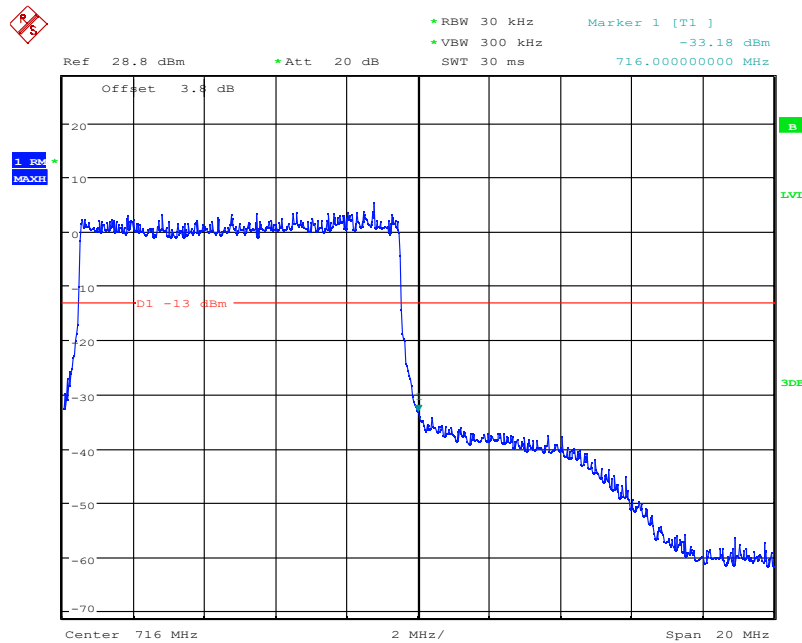

LTE Band12, 10MHz bandwidth, 16QAM,(1,50) Mode, Above 716MHz

Date: 4.NOV.2021 10:21:04

LTE Band12, 10MHz bandwidth, 16QAM,(50,0) Mode, Above 716MHz

Chongqing Academy of Information and Communication Technology

Address: No. 8,Yuma Road, Chayuan New City, Nan'an District, Chongqing, P. R. China,401336
Tel: 0086-23-88069965 FAX:0086-23-88608777