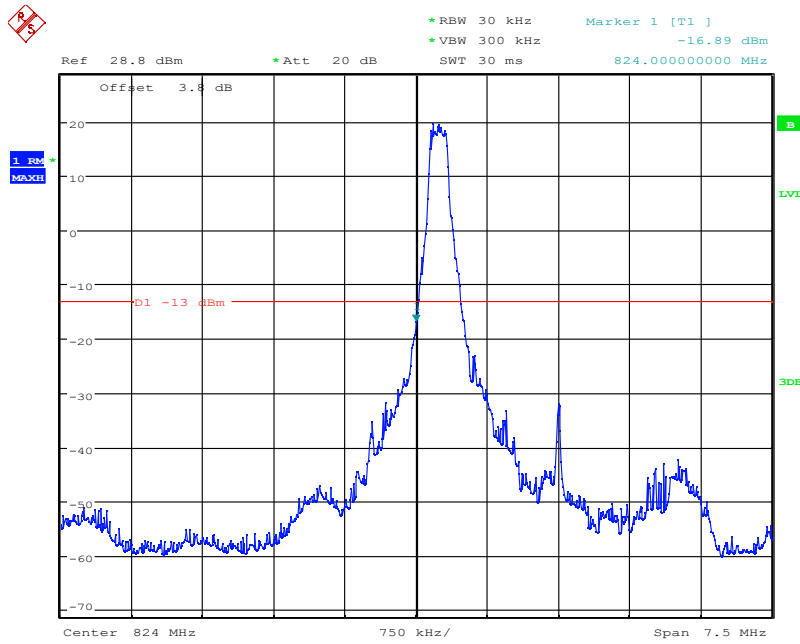

Report No.: I21W00039-WWAN_Rev3