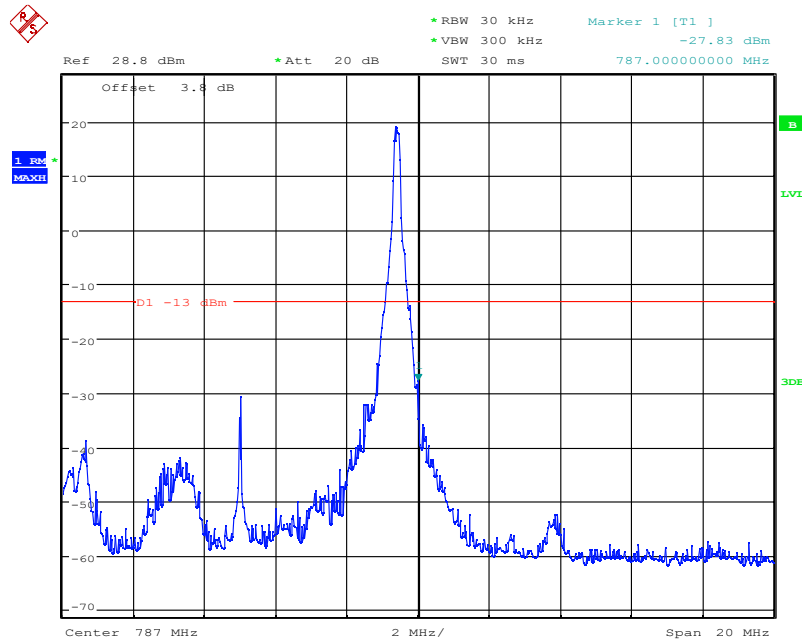

Report No.: I21W00039-WWAN_Rev3