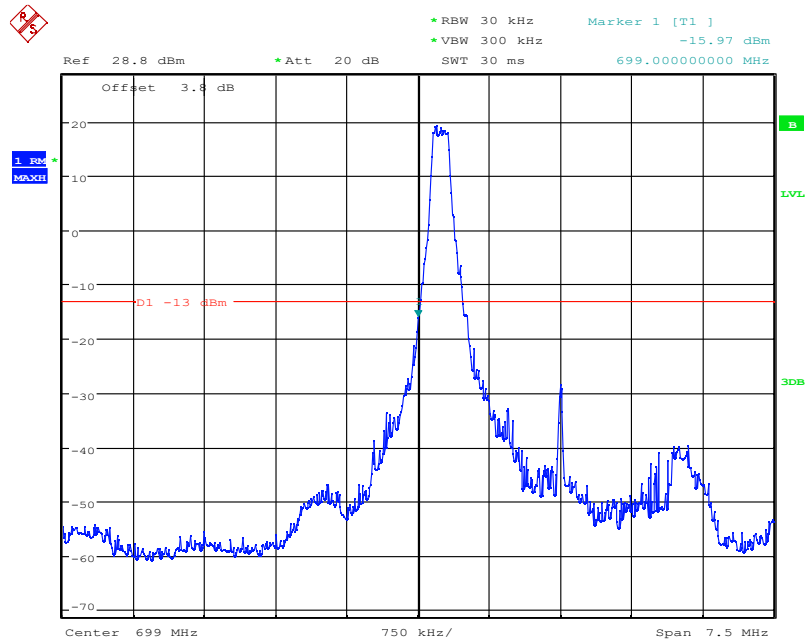

Report No.: I21W00039-WWAN_Rev3

Date: 4.NOV.2021 10:16:12