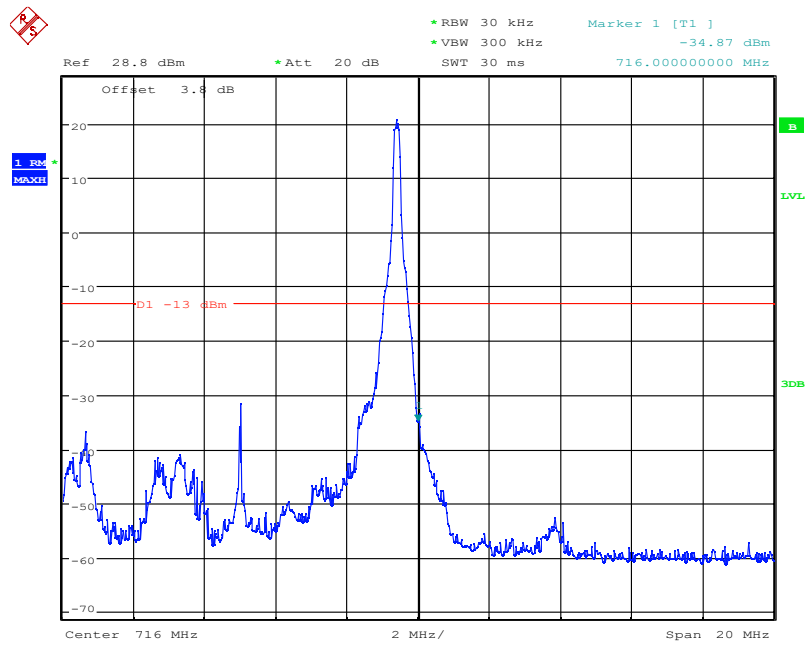

Date: 4.NOV.2021 10:20:37

LTE Band12, 10MHz bandwidth, QPSK,(1,50) Mode, Above 716MHz

Date: 4.NOV.2021 10:20:48

LTE Band12, 10MHz bandwidth, QPSK,(50,0) Mode, Above 716MHz

Chongqing Academy of Information and Communication Technology

Address: No. 8,Yuma Road, Chayuan New City, Nan'an District, Chongqing, P. R. China,401336
Tel: 0086-23-88069965   FAX:0086-23-88608777