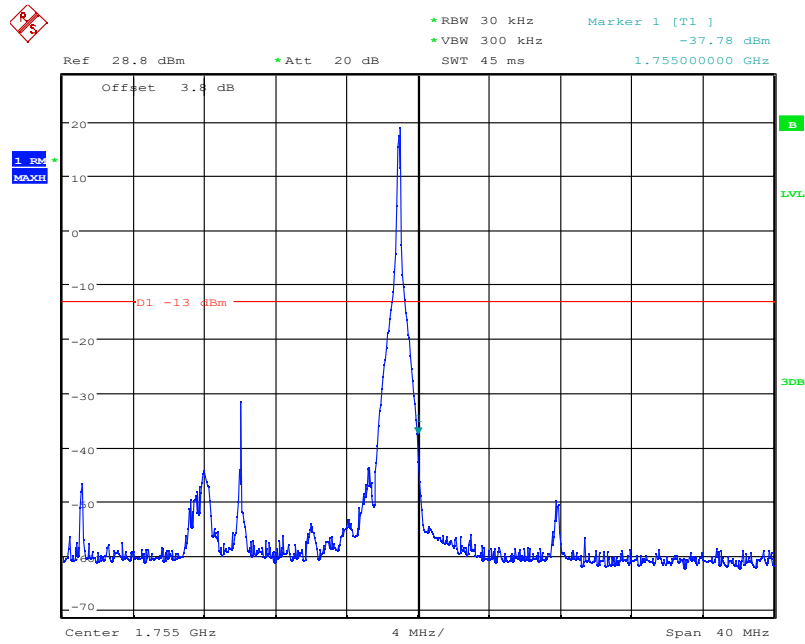

Date: 4.NOV.2021 06:16:20

LTE Band4, 20MHz bandwidth, 16QAM,(1,100) Mode, Above 1755MHz

Date: 4.NOV.2021 06:16:43

LTE Band4, 20MHz bandwidth, 16QAM,(100,0) Mode, Above 1755MHz

Chongqing Academy of Information and Communication Technology

Address: No. 8,Yuma Road, Chayuan New City, Nan'an District, Chongqing, P. R. China,401336
Tel: 0086-23-88069965 FAX:0086-23-88608777