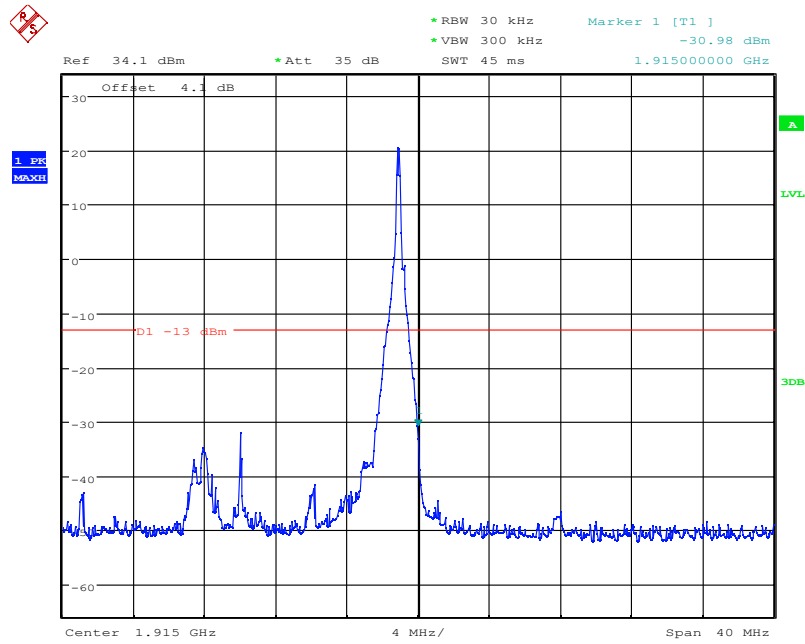

Date: 4.NOV.2021 16:41:27

LTE Band25, 20MHz bandwidth, QPSK,(1,100) Mode, Above 1915MHz

Date: 4.NOV.2021 16:41:41

LTE Band25, 20MHz bandwidth, QPSK,(100,0) Mode, Above 1915MHz

Chongqing Academy of Information and Communication Technology

Address: No. 8,Yuma Road, Chayuan New City, Nan'an District, Chongqing, P. R. China,401336
Tel: 0086-23-88069965   FAX:0086-23-88608777