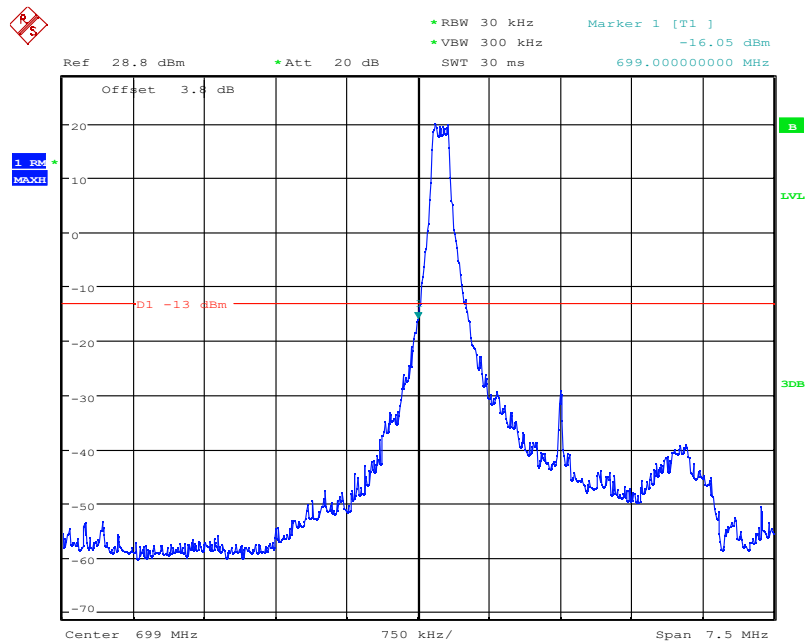

Report No.: I21W00039-WWAN_Rev3

Date: 4.NOV.2021 10:15:33