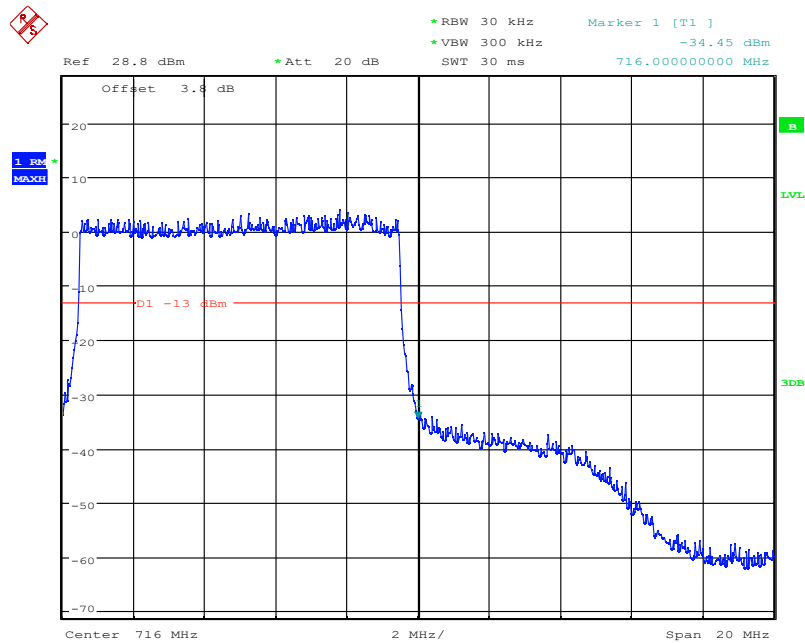

Date: 4.NOV.2021 10:47:44

LTE Band17, 10MHz bandwidth, 16QAM,(1,50) Mode, Above 716MHz