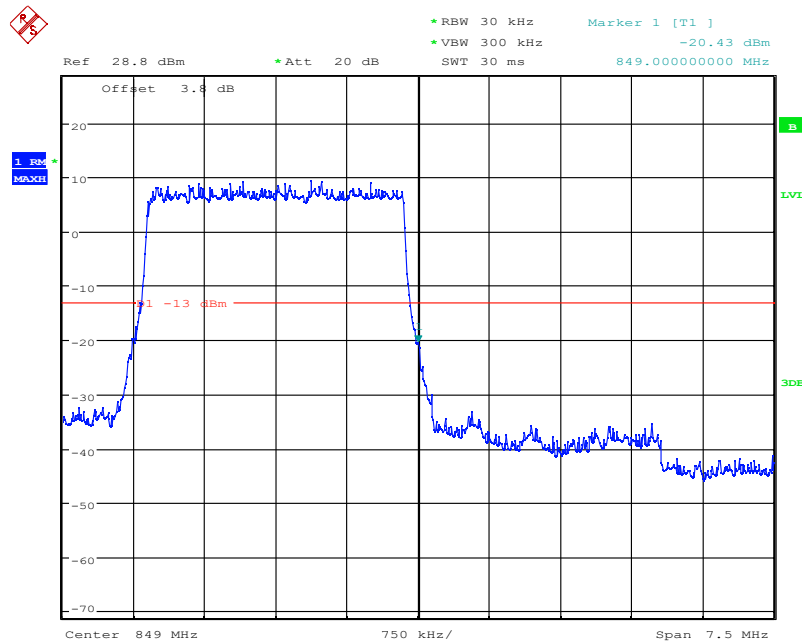

Date: 4.NOV.2021 09:14:57

LTE Band26, 3MHz bandwidth, QPSK,(1,15) Mode, Above 849MHz

Date: 4.NOV.2021 09:14:44

LTE Band26, 3MHz bandwidth, QPSK,(15,0) Mode, Above 849MHz

Chongqing Academy of Information and Communication Technology