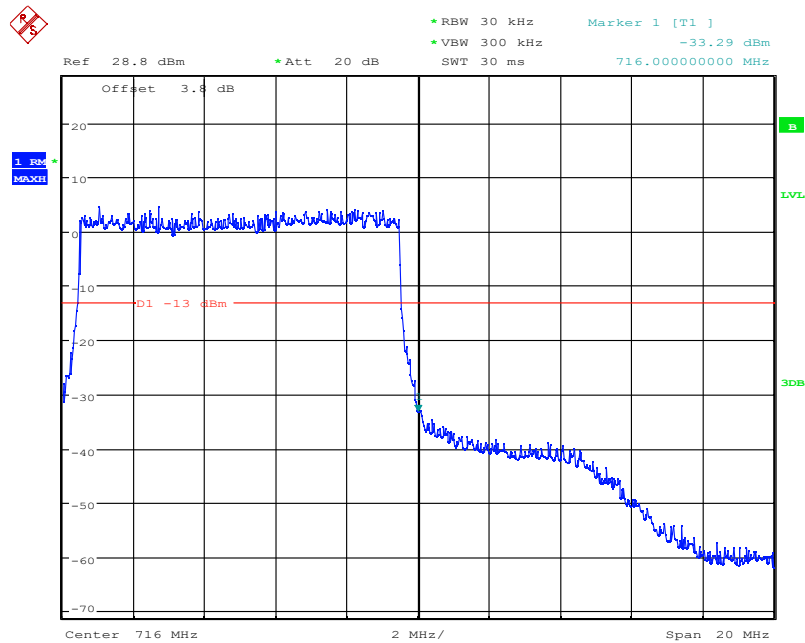

Date: 4.NOV.2021 10:47:06

LTE Band17, 10MHz bandwidth, QPSK,(1,50) Mode, Above 716MHz