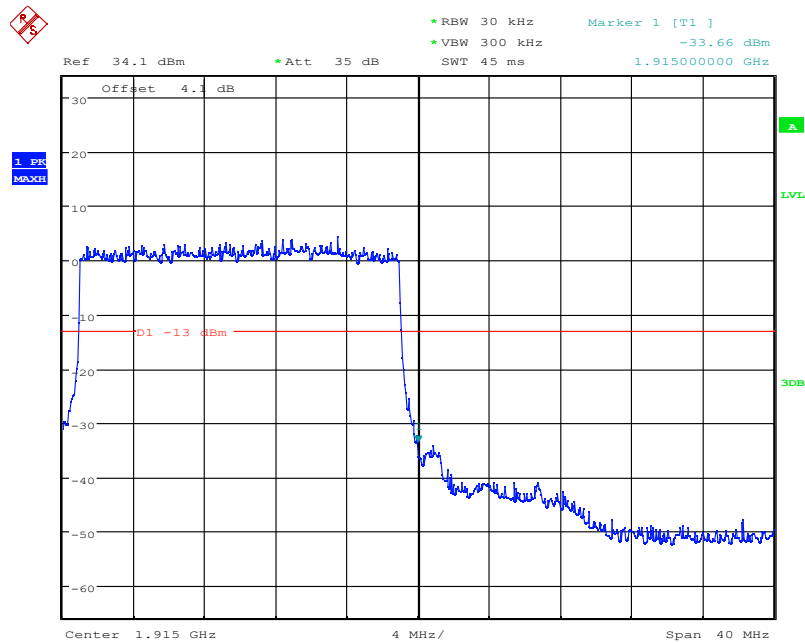

Date: 4.NOV.2021 16:41:27

LTE Band25, 20MHz bandwidth, QPSK,(1,100) Mode, Above 1915MHz