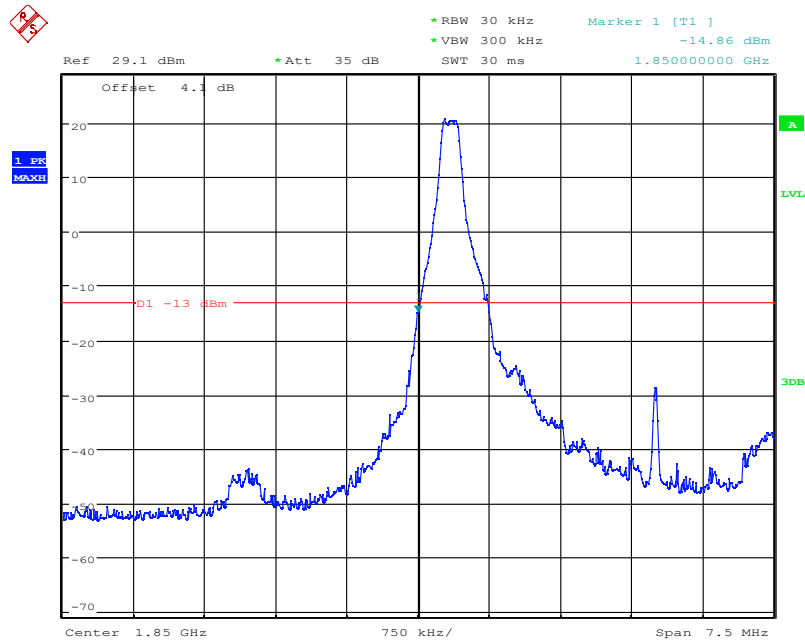

Date: 4.NOV.2021 17:14:43