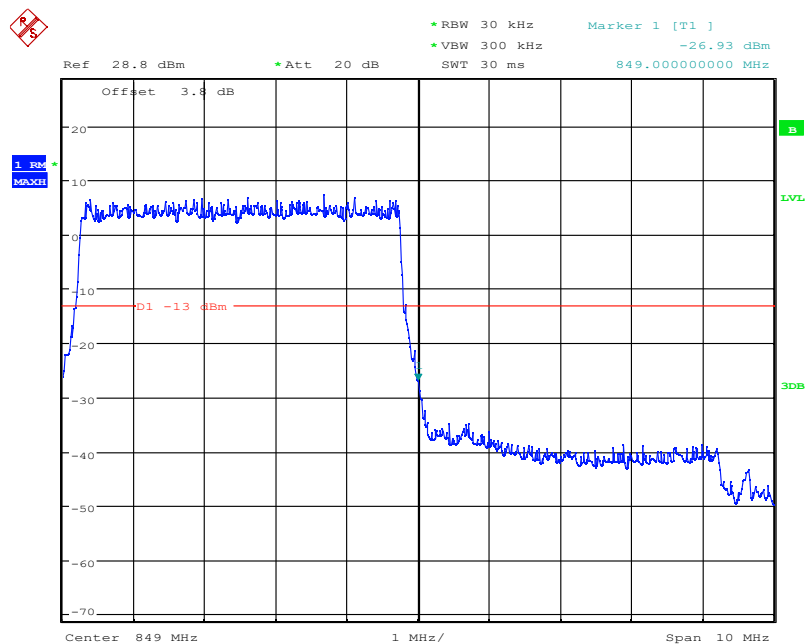

LTE Band5, 5MHz bandwidth, QPSK,(1,25) Mode, Above 849MHz

Date: 4.NOV.2021 09:12:02

LTE Band5, 5MHz bandwidth, QPSK,(25,0) Mode, Above 849MHz

Chongqing Academy of Information and Communication Technology

Address: No. 8,Yuma Road, Chayuan New City, Nan'an District, Chongqing, P. R. China,401336
Tel: 0086-23-88069965 FAX:0086-23-88608777