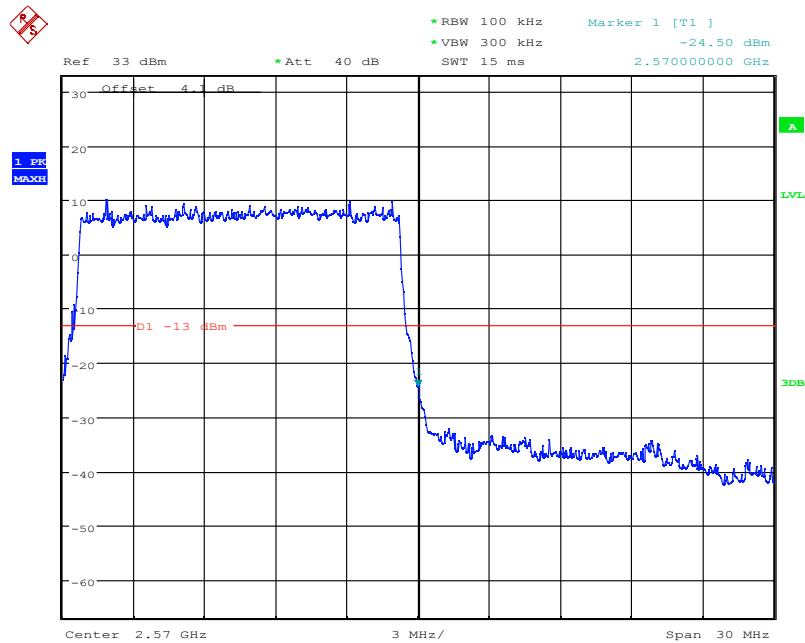

Date: 8.NOV.2021 04:02:41

LTE Band7, 15MHz bandwidth, QPSK,(1,75) Mode, Above 2570MHz

Date: 8.NOV.2021 04:02:17

LTE Band7, 15MHz bandwidth, QPSK,(75,0) Mode, Above 2570MHz

Chongqing Academy of Information and Communication Technology