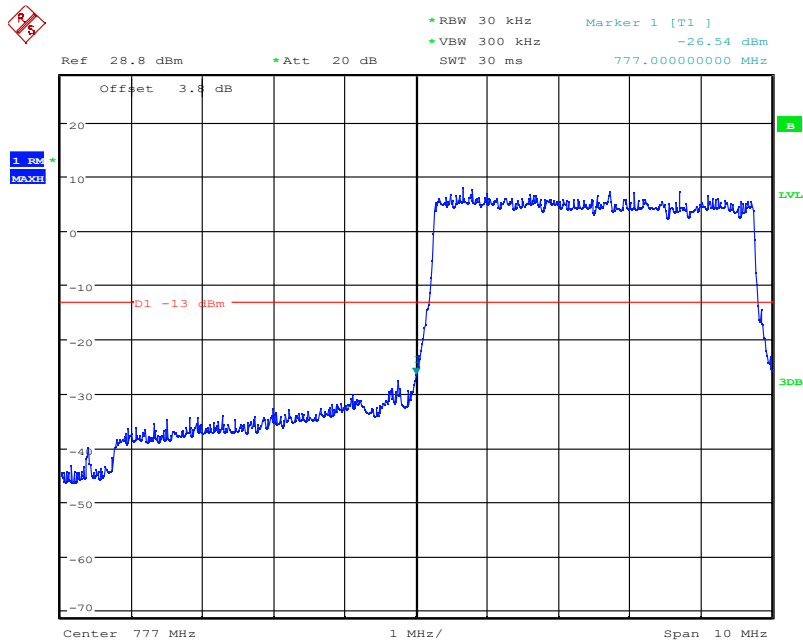

Date: 4.NOV.2021 10:36:03

LTE Band13, 5MHz bandwidth, QPSK,(1,0) Mode , Below 777MHz

Date: 4.NOV.2021 10:35:51

LTE Band13, 5MHz bandwidth, QPSK,(25,0) Mode , Below 777MHz

Chongqing Academy of Information and Communication Technology