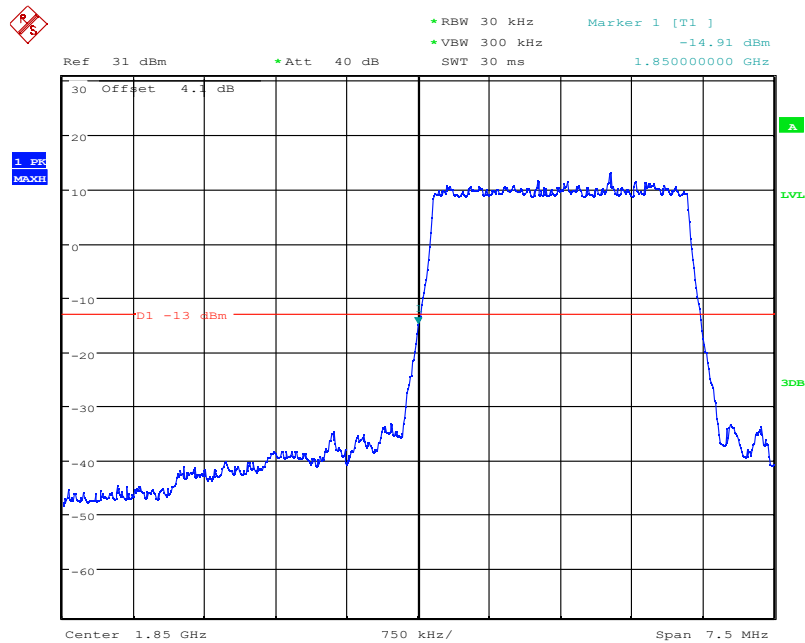

Date: 4.NOV.2021 17:07:42

LTE Band25, 3MHz bandwidth, 16QAM,(1,0) Mode , Below 1850MHz

Date: 4.NOV.2021 17:06:38

LTE Band25, 3MHz bandwidth, 16QAM,(15,0) Mode , Below 1850MHz

Chongqing Academy of Information and Communication Technology