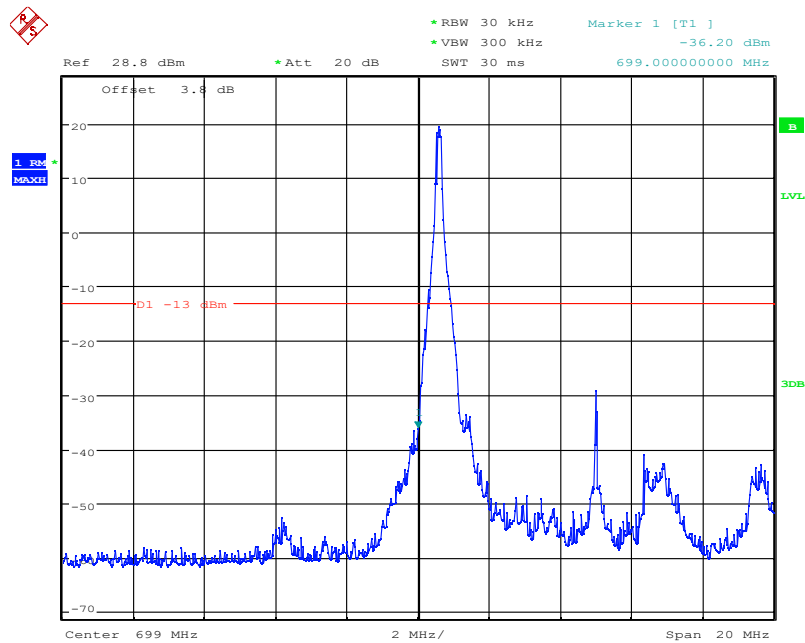

Date: 4.NOV.2021 10:18:34

LTE Band12, 10MHz bandwidth, 16QAM,(1,0) Mode , Below 699MHz

Date: 4.NOV.2021 10:18:45

LTE Band12, 10MHz bandwidth, 16QAM,(50,0) Mode , Below 699MHz

Chongqing Academy of Information and Communication Technology

Address: No. 8,Yuma Road, Chayuan New City, Nan'an District, Chongqing, P. R. China,401336
Tel: 0086-23-88069965   FAX:0086-23-88608777