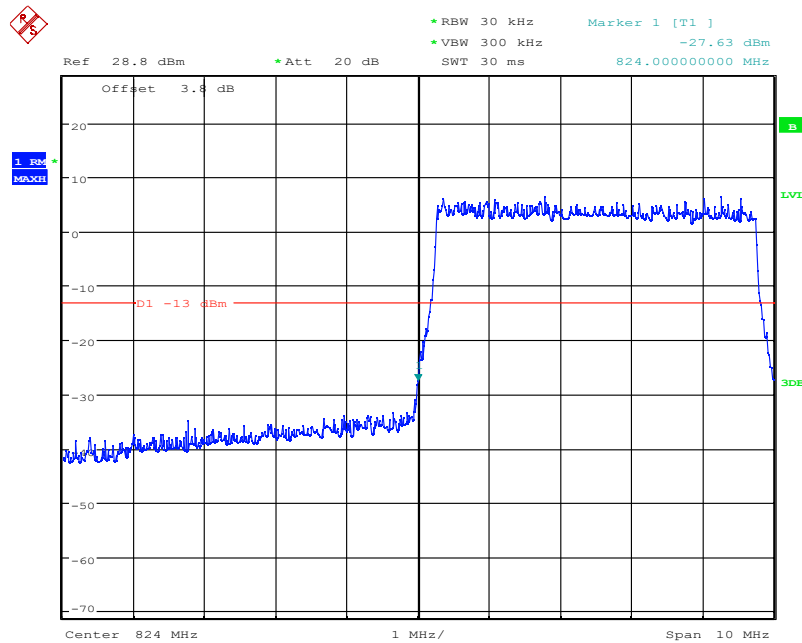

LTE Band5, 5MHz bandwidth, 16QAM,(1,0) Mode , Below 824MHz

Date: 4.NOV.2021 08:50:03

LTE Band5, 5MHz bandwidth, 16QAM,(25,0) Mode , Below 824MHz

Chongqing Academy of Information and Communication Technology

Address: No. 8,Yuma Road, Chayuan New City, Nan'an District, Chongqing, P. R. China,401336
Tel: 0086-23-88069965   FAX:0086-23-88608777