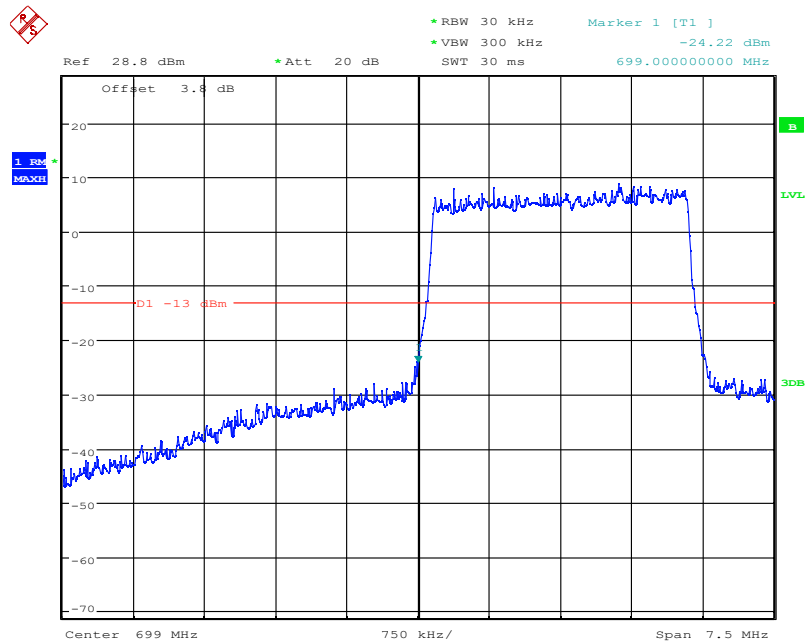

LTE Band12, 3MHz bandwidth, 16QAM,(1,0) Mode , Below 699MHz

Date: 4.NOV.2021 10:16:00

LTE Band12, 3MHz bandwidth, 16QAM,(15,0) Mode , Below 699MHz

Chongqing Academy of Information and Communication Technology

Address: No. 8,Yuma Road, Chayuan New City, Nan'an District, Chongqing, P. R. China,401336
Tel: 0086-23-88069965 FAX:0086-23-88608777