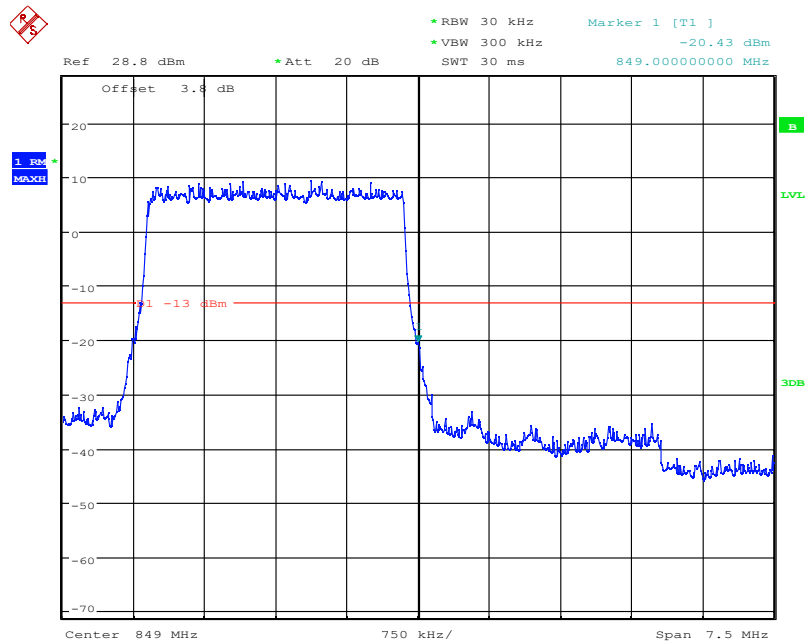

LTE Band5, 3MHz bandwidth, QPSK,(1,15) Mode, Above 849MHz

Date: 4.NOV.2021 09:14:44

LTE Band5, 3MHz bandwidth, QPSK,(15,0) Mode, Above 849MHz

Chongqing Academy of Information and Communication Technology

Address: No. 8,Yuma Road, Chayuan New City, Nan'an District, Chongqing, P. R. China,401336
Tel: 0086-23-88069965 FAX:0086-23-88608777