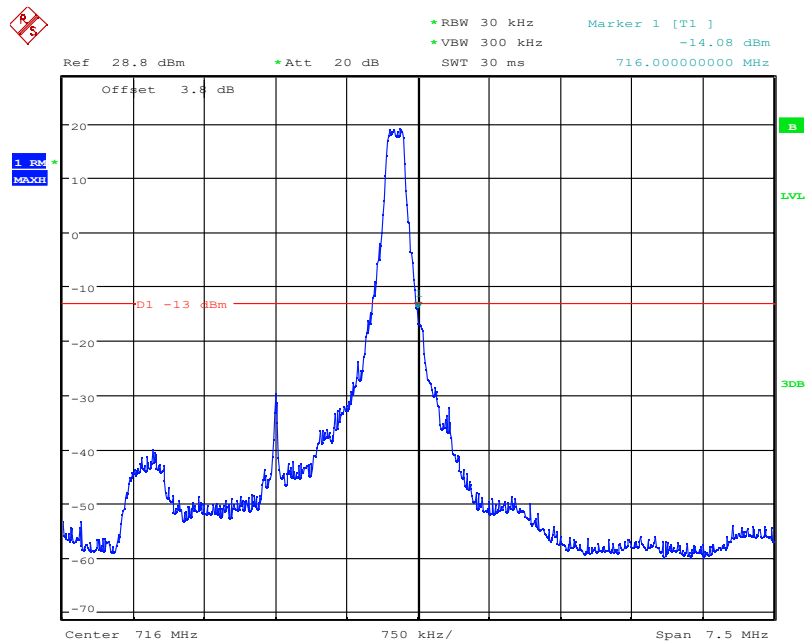

Date: 4.NOV.2021 10:23:15

LTE Band12, 3MHz bandwidth, 16QAM,(1,15) Mode, Above 716MHz

Date: 4.NOV.2021 10:23:25

LTE Band12, 3MHz bandwidth, 16QAM,(15,0) Mode, Above 716MHz

Chongqing Academy of Information and Communication Technology

Address: No. 8,Yuma Road, Chayuan New City, Nan'an District, Chongqing, P. R. China,401336
Tel: 0086-23-88069965   FAX:0086-23-88608777