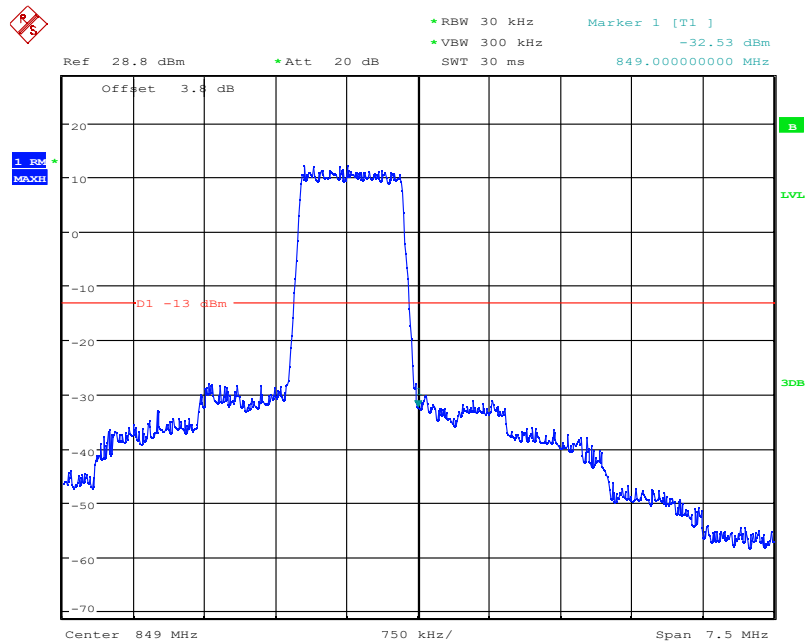

LTE Band5, 1.4MHz bandwidth, QPSK,(1,6) Mode, Above 849MHz

Date: 4.NOV.2021 09:16:28

LTE Band5, 1.4MHz bandwidth, QPSK,(6,0) Mode, Above 849MHz

Chongqing Academy of Information and Communication Technology

Address: No. 8,Yuma Road, Chayuan New City, Nan'an District, Chongqing, P. R. China,401336
Tel: 0086-23-88069965 FAX:0086-23-88608777