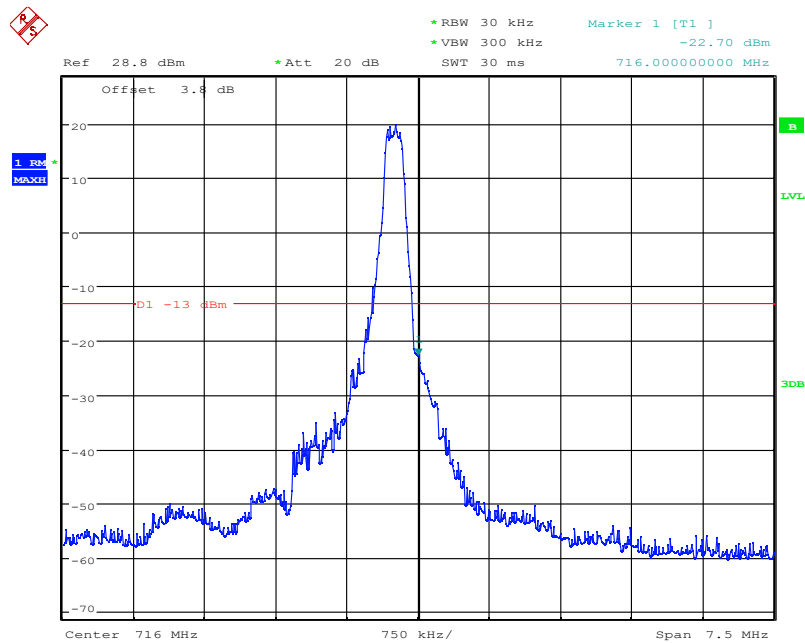

Report No.: I21W00039-WWAN_Rev3