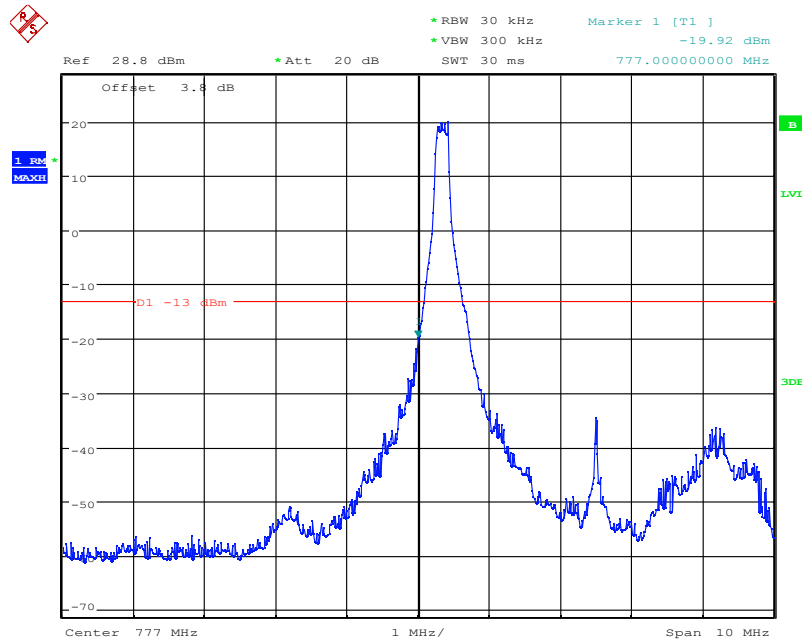

Date: 4.NOV.2021 10:36:17

LTE Band13, 5MHz bandwidth, 16QAM,(1,0) Mode , Below 777MHz

Date: 4.NOV.2021 10:36:26

LTE Band13, 5MHz bandwidth, 16QAM,(25,0) Mode , Below 777MHz

Chongqing Academy of Information and Communication Technology

Address: No. 8,Yuma Road, Chayuan New City, Nan'an District, Chongqing, P. R. China,401336
Tel: 0086-23-88069965 FAX:0086-23-88608777