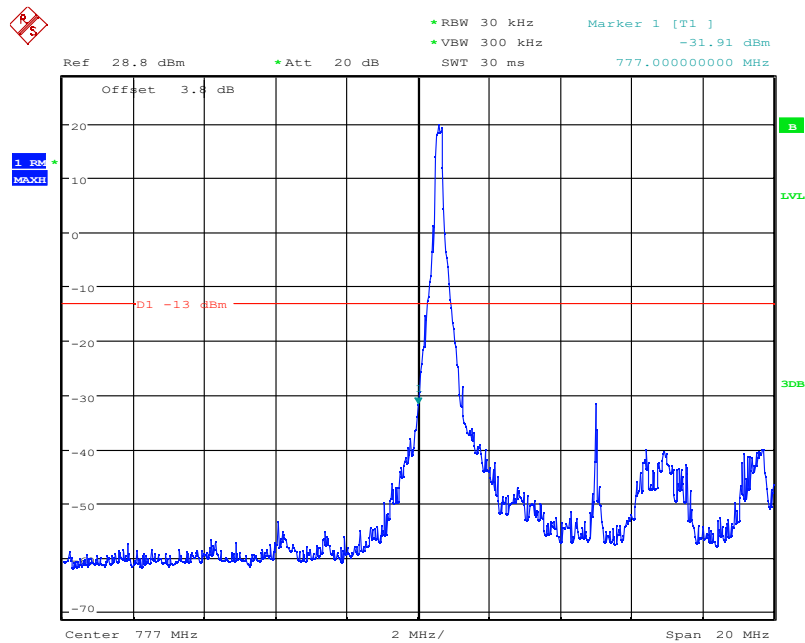

Date: 4.NOV.2021 10:38:08

LTE Band13, 10MHz bandwidth, QPSK,(1,0) Mode , Below 777MHz

Date: 4.NOV.2021 10:37:57

LTE Band13, 10MHz bandwidth, QPSK,(50,0) Mode , Below 777MHz

Chongqing Academy of Information and Communication Technology

Address: No. 8,Yuma Road, Chayuan New City, Nan'an District, Chongqing, P. R. China,401336
Tel: 0086-23-88069965   FAX:0086-23-88608777