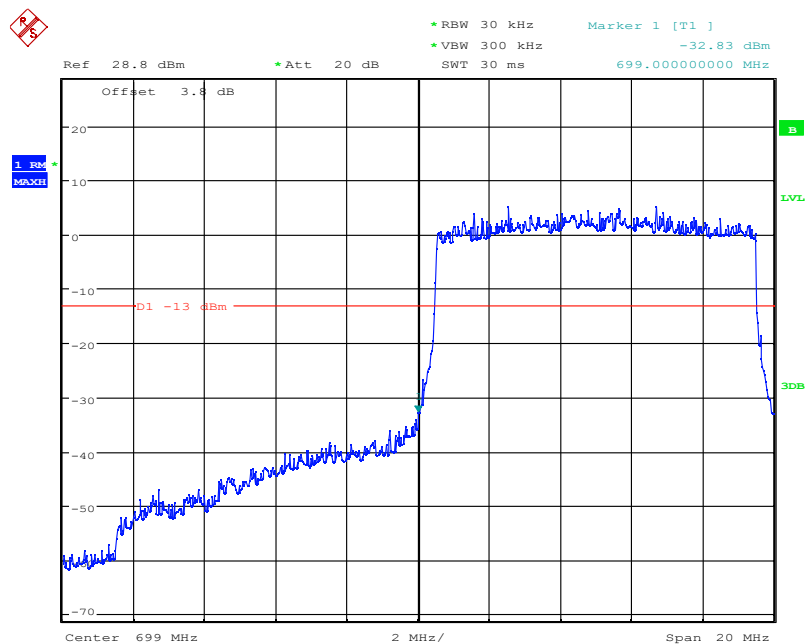

Date: 4.NOV.2021 10:19:20

LTE Band12, 10MHz bandwidth, QPSK,(1,0) Mode , Below 699MHz