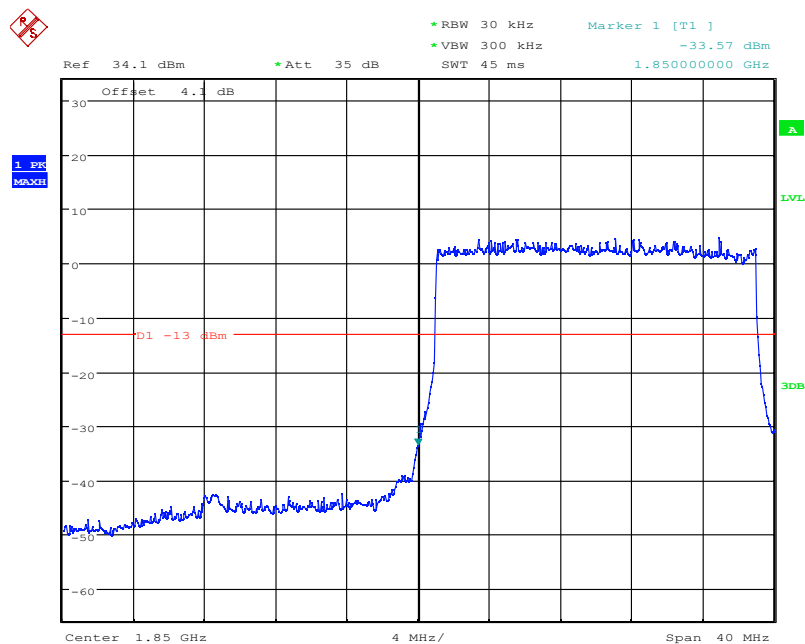

Date: 4.NOV.2021 16:40:56

LTE Band25, 20MHz bandwidth, QPSK,(1,0) Mode , Below 1850MHz

Date: 4.NOV.2021 16:40:45

LTE Band25, 20MHz bandwidth, QPSK,(100,0) Mode , Below 1850MHz

Chongqing Academy of Information and Communication Technology