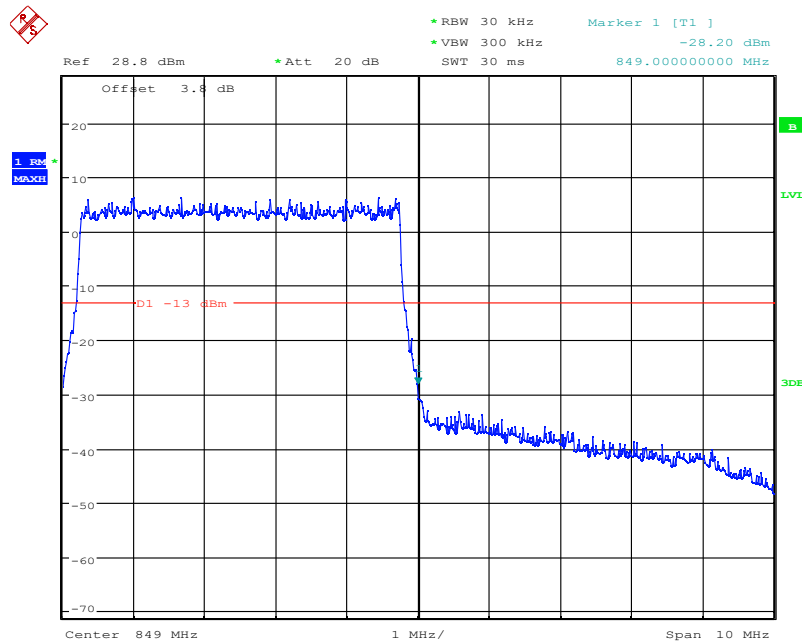

Date: 4.NOV.2021 09:11:39

LTE Band5, 5MHz bandwidth, 16QAM,(1,25) Mode, Above 849MHz