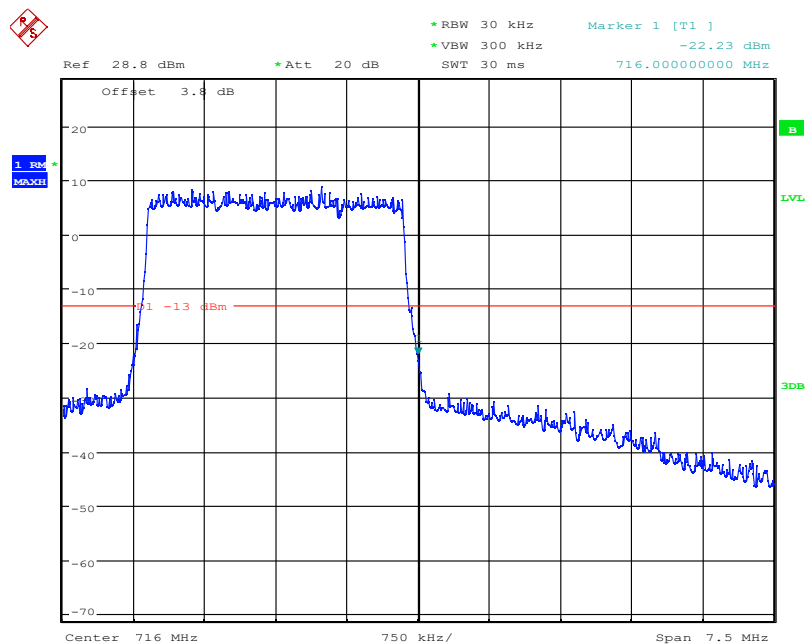

Date: 4.NOV.2021 10:23:15

LTE Band12, 3MHz bandwidth, 16QAM,(1,15) Mode, Above 716MHz