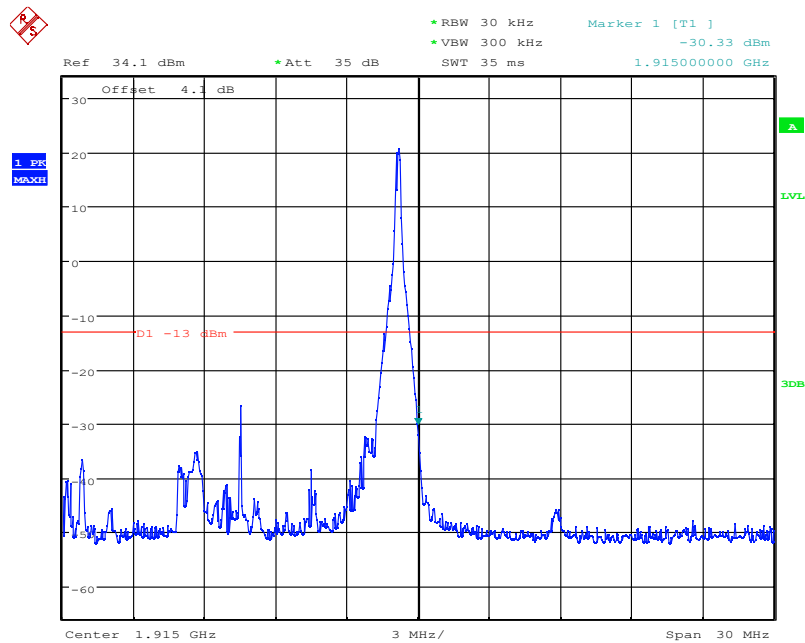

Date: 4.NOV.2021 16:37:33

LTE Band25, 15MHz bandwidth, 16QAM,(1,75) Mode, Above 1915MHz

Date: 4.NOV.2021 16:37:20

LTE Band25, 15MHz bandwidth, 16QAM,(75,0) Mode, Above 1915MHz

Chongqing Academy of Information and Communication Technology

Address: No. 8,Yuma Road, Chayuan New City, Nan'an District, Chongqing, P. R. China,401336
Tel: 0086-23-88069965   FAX:0086-23-88608777