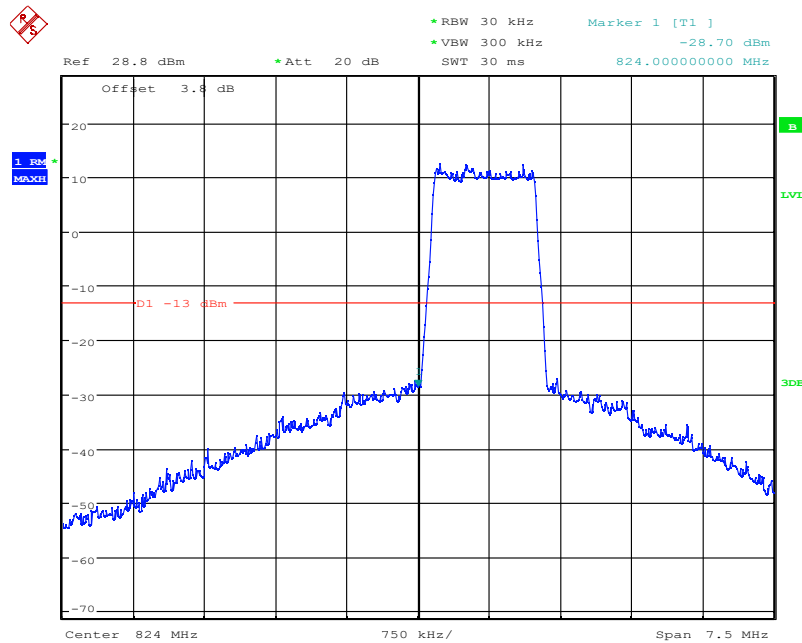

6.7.8 LTE B5 Band Edge Results

Date: 4.NOV.2021 08:44:56

LTE Band5, 1.4MHz bandwidth, QPSK,(1,0) Mode , Below 824MHz

Date: 4.NOV.2021 08:45:09

LTE Band5, 1.4MHz bandwidth, QPSK,(6,0) Mode , Below 824MHz

Chongqing Academy of Information and Communication Technology

Date: 4.NOV.2021 08:46:16

LTE Band5, 1.4MHz bandwidth, 16QAM,(1,0) Mode , Below 824MHz

Date: 4.NOV.2021 08:46:04

LTE Band5, 1.4MHz bandwidth, 16QAM,(6,0) Mode , Below 824MHz

Chongqing Academy of Information and Communication Technology