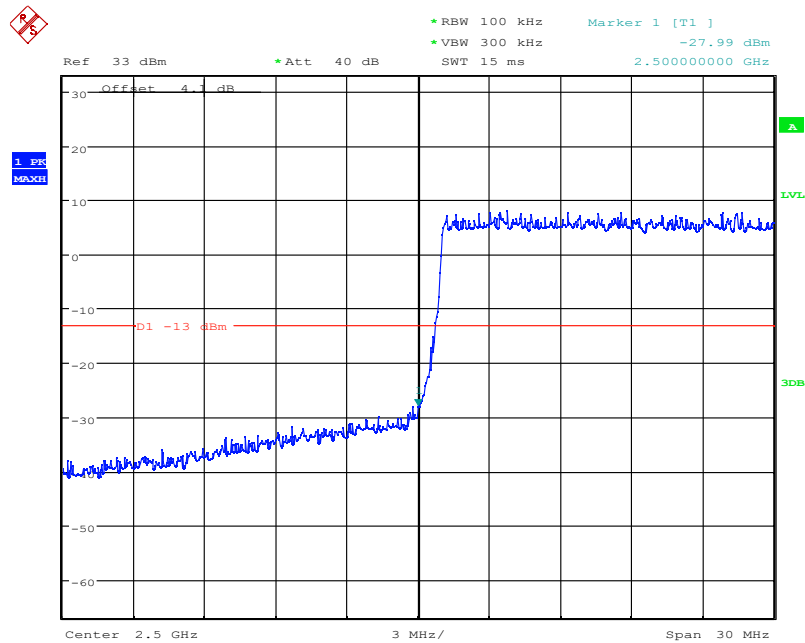

Date: 8.NOV.2021 03:59:54

LTE Band7, 20MHz bandwidth, 16QAM,(1,0) Mode , Below 2500MHz

Date: 8.NOV.2021 03:47:40

LTE Band7, 20MHz bandwidth, 16QAM,(100,0) Mode , Below 2500MHz

Chongqing Academy of Information and Communication Technology