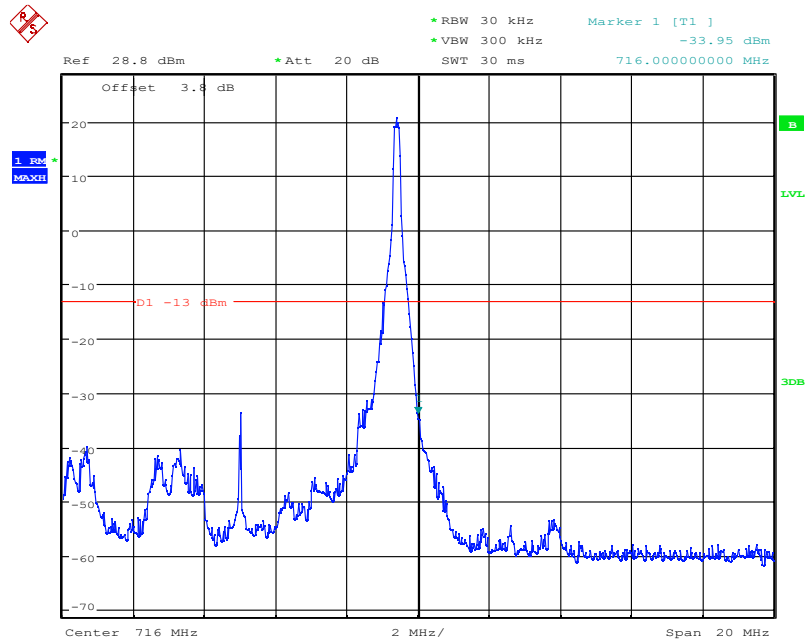

Date: 4.NOV.2021 10:47:06

LTE Band17, 10MHz bandwidth, QPSK,(1,50) Mode, Above 716MHz

Date: 4.NOV.2021 10:47:19

LTE Band17, 10MHz bandwidth, QPSK,(50,0) Mode, Above 716MHz

Chongqing Academy of Information and Communication Technology

Address: No. 8,Yuma Road, Chayuan New City, Nan'an District, Chongqing, P. R. China,401336
Tel: 0086-23-88069965   FAX:0086-23-88608777