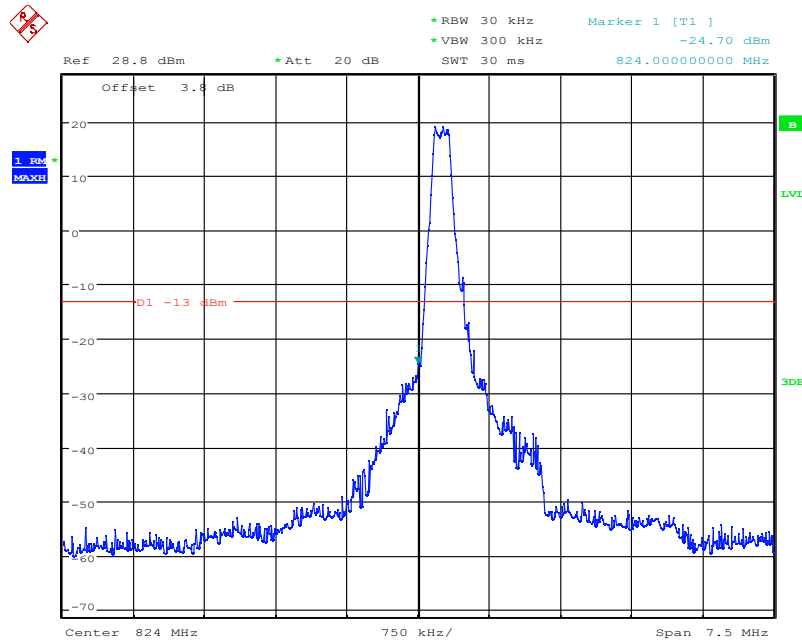

Report No.: I21W00039-WWAN_Rev3