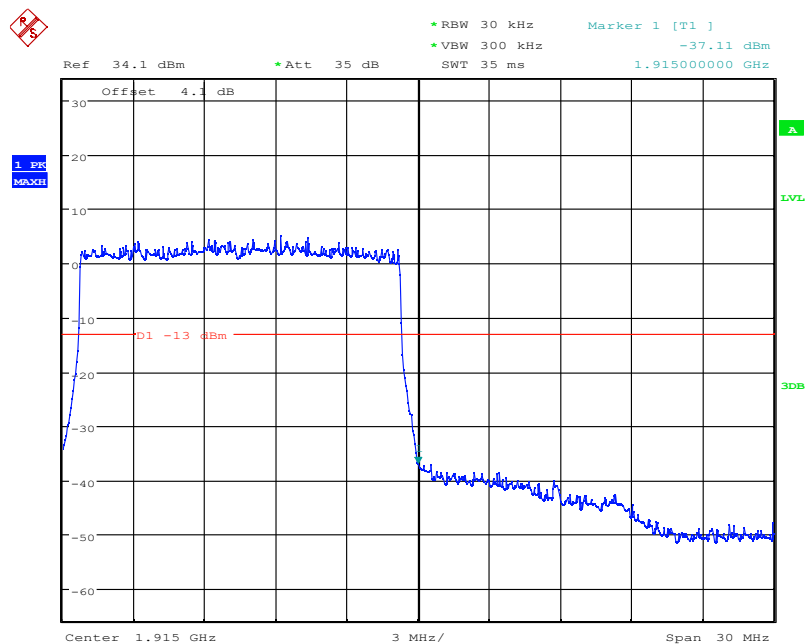

Date: 4.NOV.2021 16:37:33

LTE Band25, 15MHz bandwidth, 16QAM,(1,75) Mode, Above 1915MHz