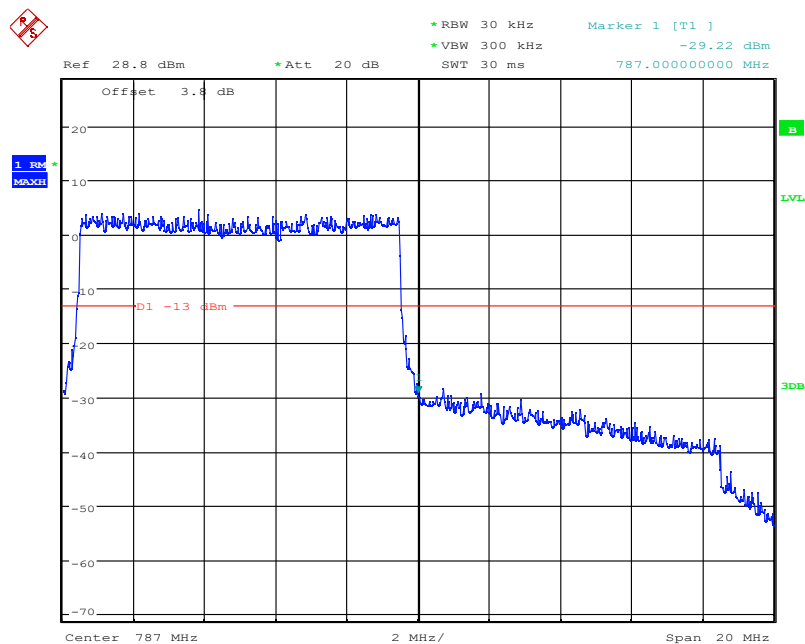

Date: 4.NOV.2021 10:39:45

LTE Band13, 10MHz bandwidth, QPSK,(1,50) Mode, Above 787MHz