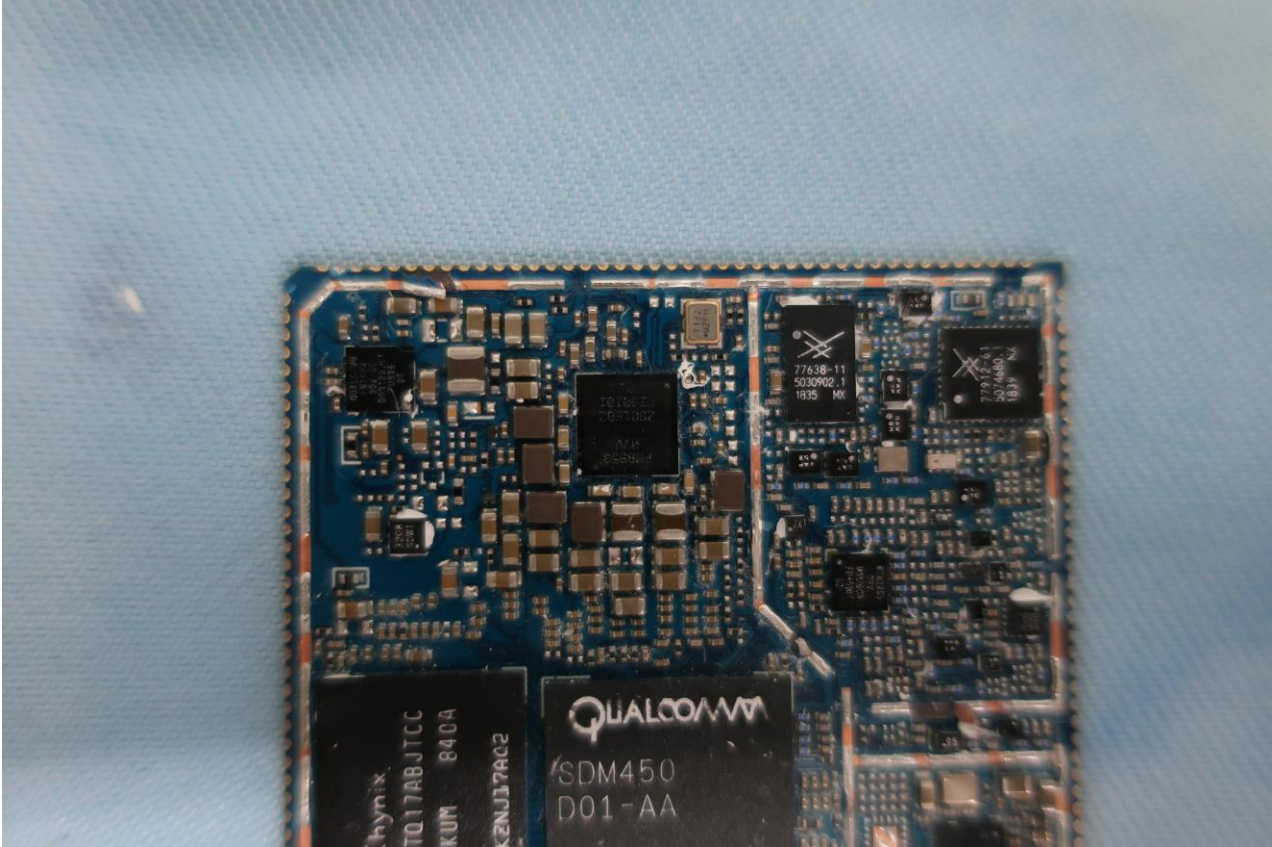

3. Internal Photograph of EUT

IMEI: MEIGLink / Model Name: SLM758

Brand Name: MEIGLink / Model Name: SLM758

Brand Name: MEIGLink / Model Name: SLM758

Brand Name: MEIGLink / Model Name: SLM758

Brand Name: MEIGLink / Model Name: SLM758

Brand Name: MEIGLink / Model Name: SLM758

Brand Name: MEIGLink / Model Name: SLM758

Brand Name: MEIGLink / Model Name: SLM758