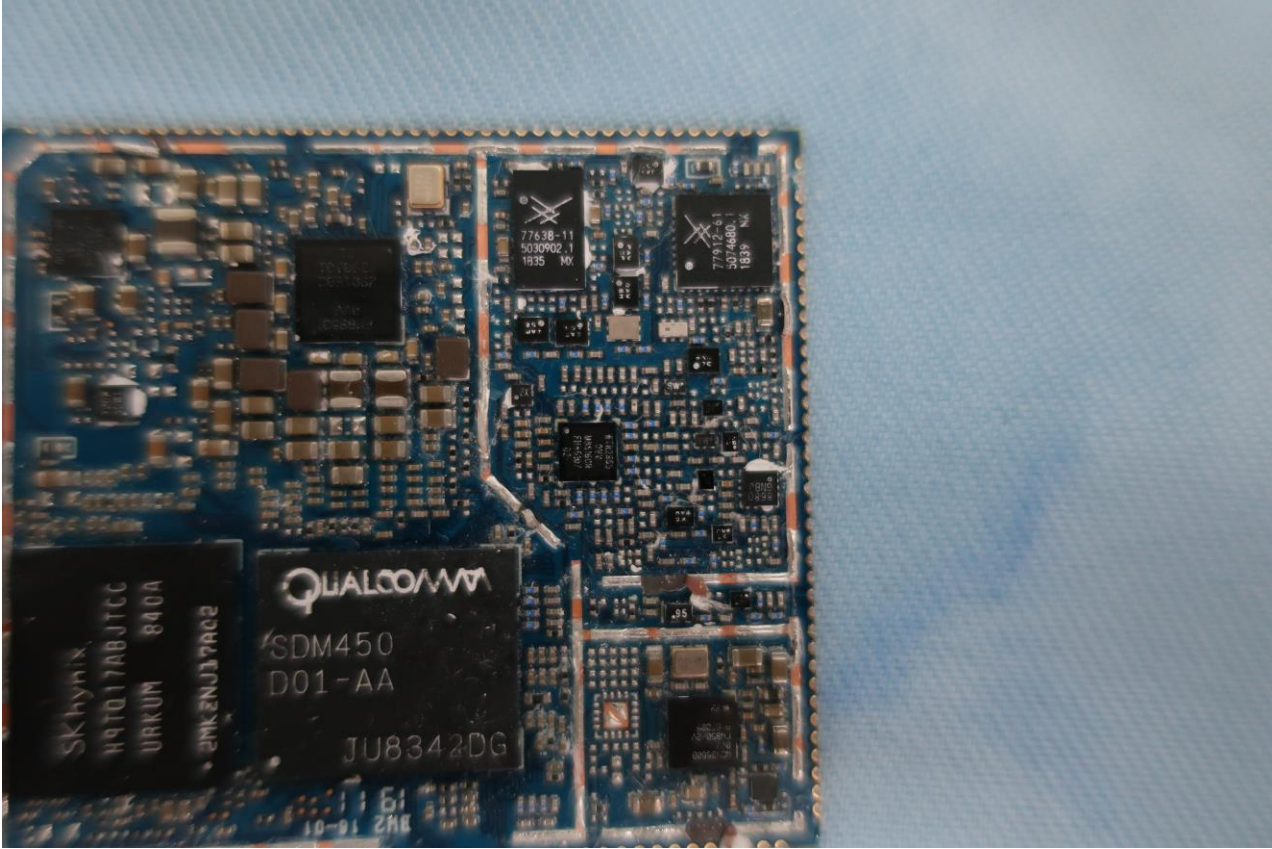

3. Internal Photograph of EUT

IMEI: MEIGLink / Model Name: SLM758

Brand Name: MEIGLink / Model Name: SLM758

Brand Name: MEIGLink / Model Name: SLM758

Brand Name: MEIGLink / Model Name: SLM758

Brand Name: MEIGLink / Model Name: SLM758

Brand Name: MEIGLink / Model Name: SLM758

Brand Name: MEIGLink / Model Name: SLM758

Brand Name: MEIGLink / Model Name: SLM758