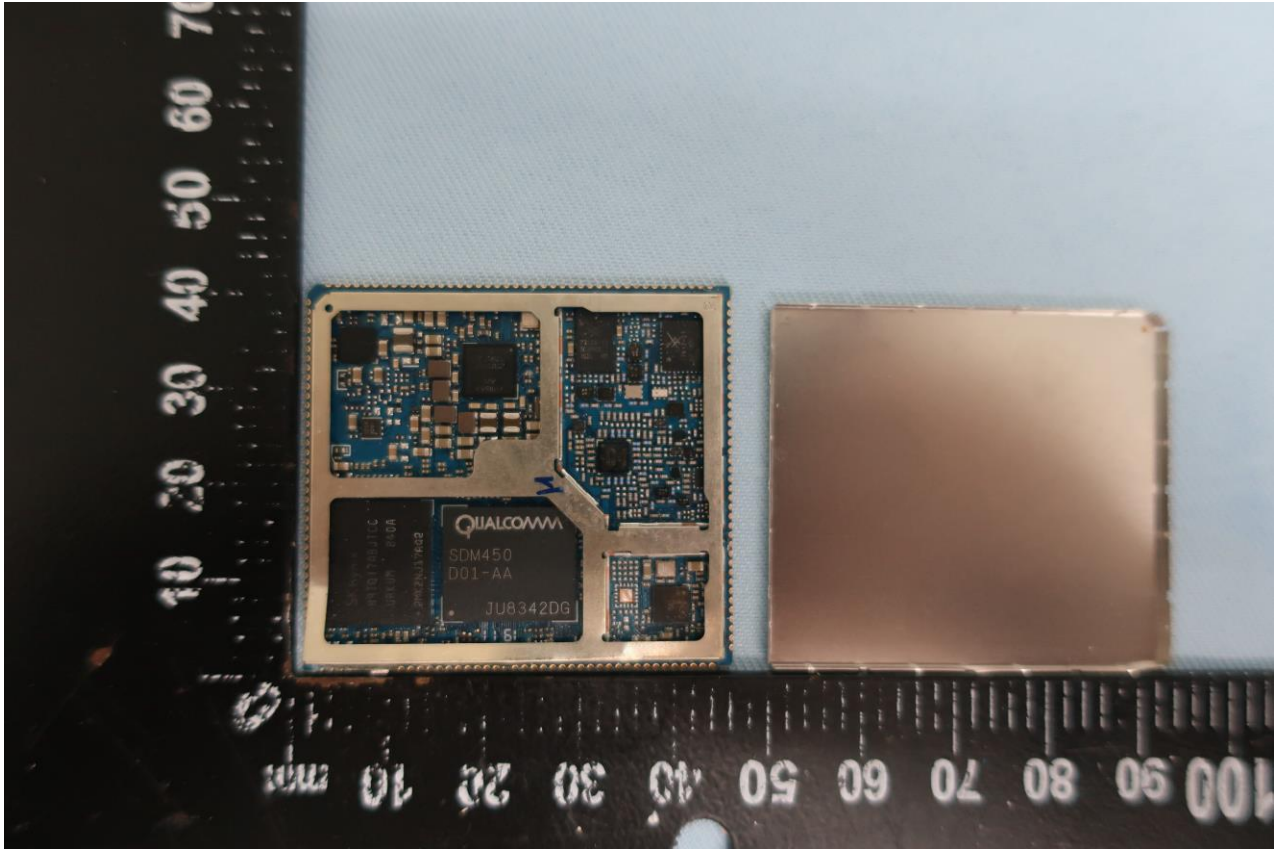

3. Internal Photograph of EUT

IMEI: MEIGLink / Model Name: SLM758

Brand Name: MEIGLink / Model Name: SLM758

Brand Name: MEIGLink / Model Name: SLM758

Brand Name: MEIGLink / Model Name: SLM758

Brand Name: MEIGLink / Model Name: SLM758

Brand Name: MEIGLink / Model Name: SLM758

Brand Name: MEIGLink / Model Name: SLM758

Brand Name: MEIGLink / Model Name: SLM758