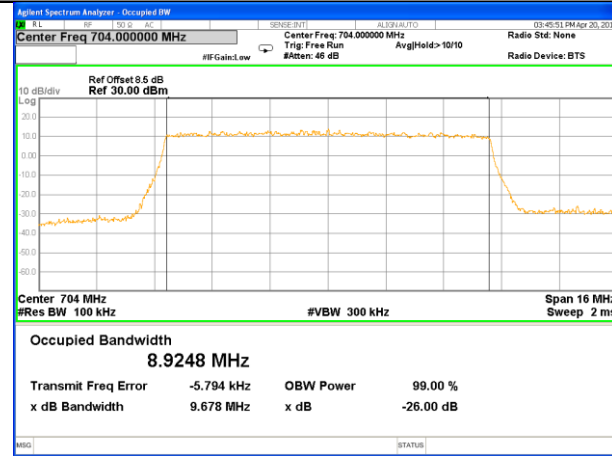

Highest Channel / 10MHz / QPSK

Highest Channel / 10MHz / 16QAM

LTE band 12

LTE band 12 (99% and -26 Bandwidth)

LTE band 12

LTE band 12 (99% and -26 Bandwidth)

LTE band 12

LTE band 12 (99% and -26 Bandwidth)

Lowest Channel / 5MHz / QPSK

Lowest Channel / 5MHz / 16QAM

Middle Channel / 5MHz / QPSK

Middle Channel / 5MHz / 16QAM

Highest Channel / 5MHz / QPSK

Highest Channel / 5MHz / 16QAM

LTE band 12

LTE band 12 (99% and -26 Bandwidth)

Lowest Channel / 10MHz / QPSK

Lowest Channel / 10MHz / 16QAM

Middle Channel / 10MHz / QPSK

Middle Channel / 10MHz / 16QAM

Highest Channel / 10MHz / QPSK

Highest Channel / 10MHz / 16QAM

LTE band 13

LTE band 13 (99% and -26 Bandwidth)