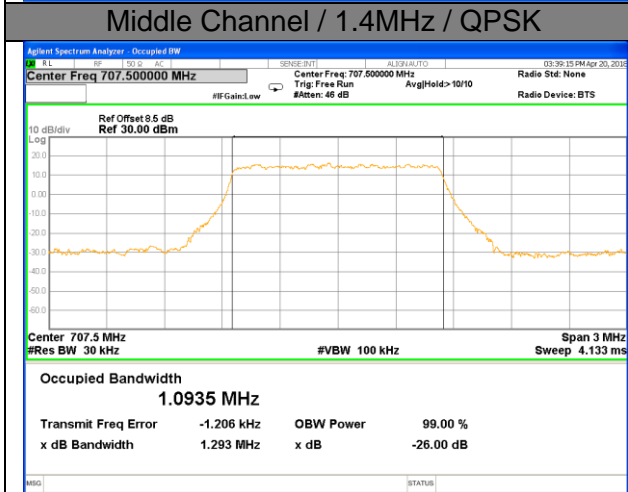

Highest Channel / 5MHz / QPSK

Highest Channel / 5MHz / 16QAM

LTE band 5

LTE band 5 (99% and -26 Bandwidth)

Lowest Channel / 10MHz / QPSK

Lowest Channel / 10MHz / 16QAM

Middle Channel / 10MHz / QPSK

Middle Channel / 10MHz / 16QAM

Highest Channel / 10MHz / QPSK

Highest Channel / 10MHz / 16QAM

LTE band 12

LTE band 12 (99% and -26 Bandwidth)

LTE band 12

LTE band 12 (99% and -26 Bandwidth)

LTE band 12

LTE band 12 (99% and -26 Bandwidth)

Lowest Channel / 5MHz / QPSK

Lowest Channel / 5MHz / 16QAM

Middle Channel / 5MHz / QPSK

Middle Channel / 5MHz / 16QAM

Highest Channel / 5MHz / QPSK

Highest Channel / 5MHz / 16QAM

LTE band 12

LTE band 12 (99% and -26 Bandwidth)