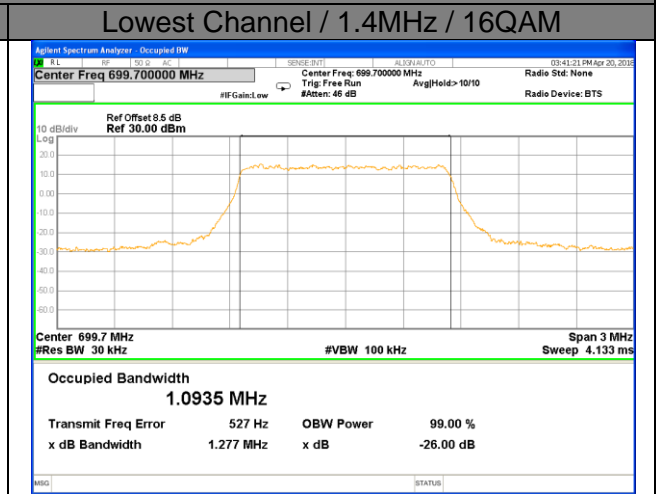

Highest Channel / 5MHz / QPSK

Highest Channel / 5MHz / 16QAM

LTE band 5

LTE band 5 (99% and -26 Bandwidth)

Lowest Channel / 10MHz / QPSK

Lowest Channel / 10MHz / 16QAM

Middle Channel / 10MHz / QPSK

Middle Channel / 10MHz / 16QAM

Highest Channel / 10MHz / QPSK

Highest Channel / 10MHz / 16QAM

LTE band 12

LTE band 12 (99% and -26 Bandwidth)

LTE band 12

LTE band 12 (99% and -26 Bandwidth)

LTE band 12

LTE band 12 (99% and -26 Bandwidth)

Lowest Channel / 5MHz / QPSK

Lowest Channel / 5MHz / 16QAM

Middle Channel / 5MHz / QPSK

Middle Channel / 5MHz / 16QAM

Highest Channel / 5MHz / QPSK

Highest Channel / 5MHz / 16QAM

LTE band 12

LTE band 12 (99% and -26 Bandwidth)

Lowest Channel / 10MHz / QPSK

Lowest Channel / 10MHz / 16QAM

Middle Channel / 10MHz / QPSK

Middle Channel / 10MHz / 16QAM

Highest Channel / 10MHz / QPSK

Highest Channel / 10MHz / 16QAM

LTE band 13

LTE band 13 (99% and -26 Bandwidth)