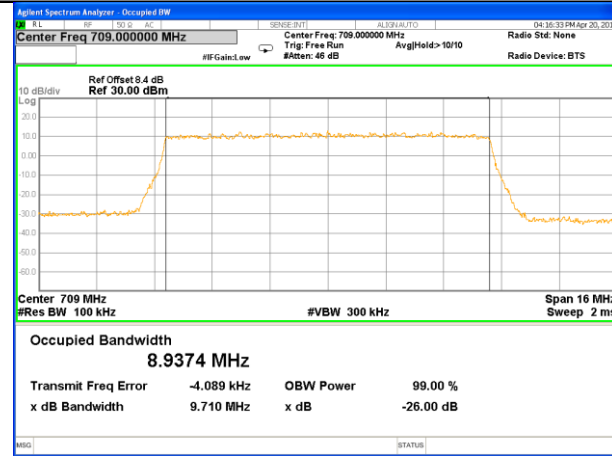

Lowest Channel / 5MHz / QPSK

Lowest Channel / 5MHz / 16QAM

Middle Channel / 5MHz / QPSK

Middle Channel / 5MHz / 16QAM

Highest Channel / 5MHz / QPSK

Highest Channel / 5MHz / 16QAM

LTE band 13

LTE band 13 (99% and -26 Bandwidth)

LTE band 17

LTE band 17 (99% and -26 Bandwidth)

Lowest Channel / 5MHz / QPSK

Lowest Channel / 5MHz / 16QAM

Middle Channel / 5MHz / QPSK

Middle Channel / 5MHz / 16QAM

Highest Channel / 5MHz / QPSK

Highest Channel / 5MHz / 16QAM

LTE band 17

LTE band 17 (99% and -26 Bandwidth)

Lowest Channel / 10MHz / QPSK

Lowest Channel / 10MHz / 16QAM

Middle Channel / 10MHz / QPSK

Middle Channel / 10MHz / 16QAM

Highest Channel / 10MHz / QPSK

Highest Channel / 10MHz / 16QAM