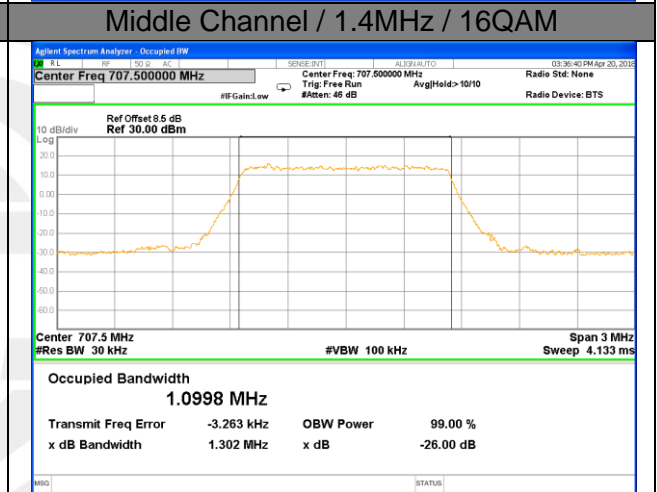

Highest Channel / 5MHz / QPSK

Highest Channel / 5MHz / 16QAM

LTE band 5

LTE band 5 (99% and -26 Bandwidth)

Lowest Channel / 10MHz / QPSK

Lowest Channel / 10MHz / 16QAM

Middle Channel / 10MHz / QPSK

Middle Channel / 10MHz / 16QAM

Highest Channel / 10MHz / QPSK

Highest Channel / 10MHz / 16QAM

LTE band 12

LTE band 12 (99% and -26 Bandwidth)

LTE band 12

LTE band 12 (99% and -26 Bandwidth)

LTE band 12

LTE band 12 (99% and -26 Bandwidth)

Lowest Channel / 5MHz / QPSK

Lowest Channel / 5MHz / 16QAM

Middle Channel / 5MHz / QPSK

Middle Channel / 5MHz / 16QAM

Highest Channel / 5MHz / QPSK

Highest Channel / 5MHz / 16QAM

LTE band 12

LTE band 12 (99% and -26 Bandwidth)