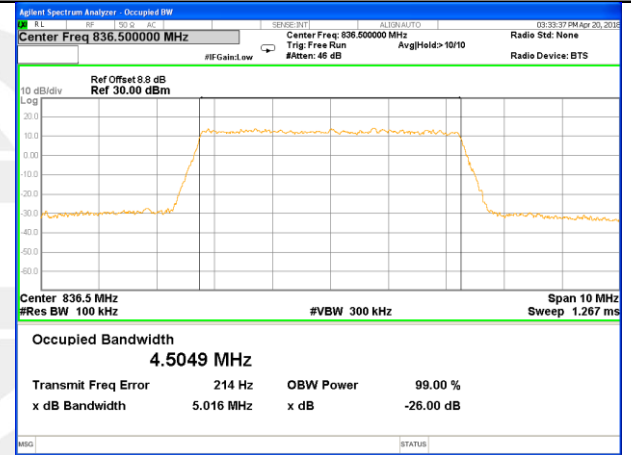

LTE band 5

LTE band 5 (99% and -26 Bandwidth)

LTE band 5

LTE band 5 (99% and -26 Bandwidth)

Lowest Channel / 3MHz / QPSK

Lowest Channel / 3MHz / 16QAM

Middle Channel / 3MHz / QPSK

Middle Channel / 3MHz / 16QAM

Highest Channel / 3MHz / QPSK

Highest Channel / 3MHz / 16QAM

LTE band 5

LTE band 5 (99% and -26 Bandwidth)

Lowest Channel / 5MHz / QPSK

Lowest Channel / 5MHz / 16QAM

Middle Channel / 5MHz / QPSK

Middle Channel / 5MHz / 16QAM

Highest Channel / 5MHz / QPSK

Highest Channel / 5MHz / 16QAM

LTE band 5

LTE band 5 (99% and -26 Bandwidth)

Lowest Channel / 10MHz / QPSK

Lowest Channel / 10MHz / 16QAM

Middle Channel / 10MHz / QPSK

Middle Channel / 10MHz / 16QAM