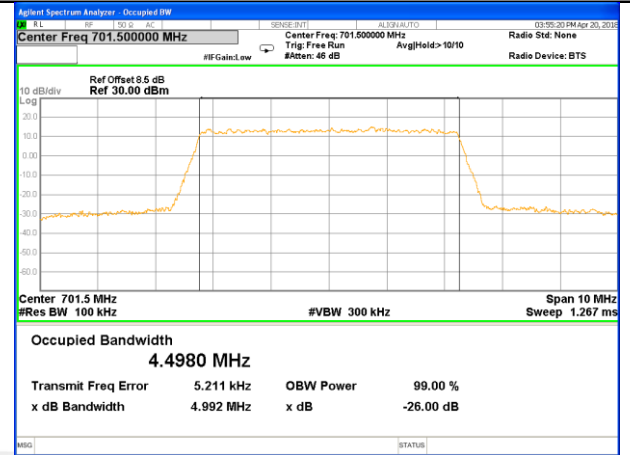

Highest Channel / 5MHz / QPSK

Highest Channel / 5MHz / 16QAM

LTE band 5

LTE band 5 (99% and -26 Bandwidth)

Lowest Channel / 10MHz / QPSK

Lowest Channel / 10MHz / 16QAM

Middle Channel / 10MHz / QPSK

Middle Channel / 10MHz / 16QAM

Highest Channel / 10MHz / QPSK

Highest Channel / 10MHz / 16QAM

LTE band 12

LTE band 12 (99% and -26 Bandwidth)

LTE band 12

LTE band 12 (99% and -26 Bandwidth)

LTE band 12

LTE band 12 (99% and -26 Bandwidth)

Lowest Channel / 5MHz / QPSK

Lowest Channel / 5MHz / 16QAM

Middle Channel / 5MHz / QPSK

Middle Channel / 5MHz / 16QAM

Highest Channel / 5MHz / QPSK

Highest Channel / 5MHz / 16QAM

LTE band 12

LTE band 12 (99% and -26 Bandwidth)