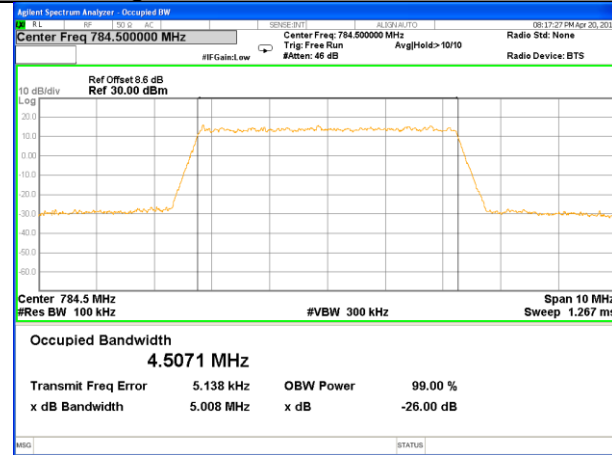

Lowest Channel / 10MHz / QPSK

Lowest Channel / 10MHz / 16QAM

Middle Channel / 10MHz / QPSK

Middle Channel / 10MHz / 16QAM

Highest Channel / 10MHz / QPSK

Highest Channel / 10MHz / 16QAM

LTE band 13

LTE band 13 (99% and -26 Bandwidth)

Lowest Channel / 5MHz / QPSK

Lowest Channel / 5MHz / 16QAM

Middle Channel / 5MHz / QPSK

Middle Channel / 5MHz / 16QAM

Highest Channel / 5MHz / QPSK

Highest Channel / 5MHz / 16QAM

LTE band 13

LTE band 13 (99% and -26 Bandwidth)

LTE band 17

LTE band 17 (99% and -26 Bandwidth)

Lowest Channel / 5MHz / QPSK

Lowest Channel / 5MHz / 16QAM

Middle Channel / 5MHz / QPSK

Middle Channel / 5MHz / 16QAM

Highest Channel / 5MHz / QPSK

Highest Channel / 5MHz / 16QAM