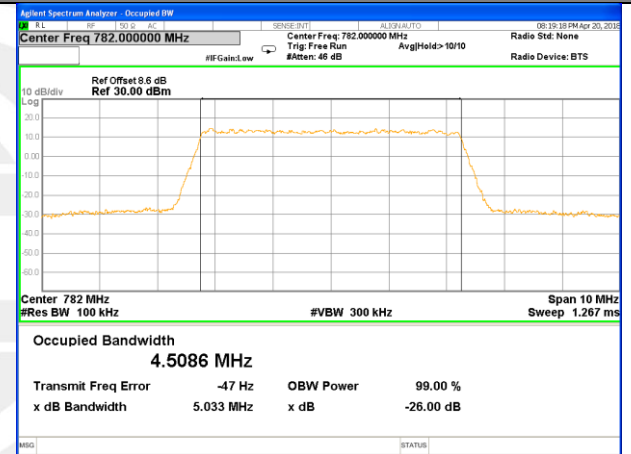

Lowest Channel / 10MHz / QPSK

Lowest Channel / 10MHz / 16QAM

Middle Channel / 10MHz / QPSK

Middle Channel / 10MHz / 16QAM

Highest Channel / 10MHz / QPSK

Highest Channel / 10MHz / 16QAM

LTE band 13

LTE band 13 (99% and -26 Bandwidth)

Lowest Channel / 5MHz / QPSK

Lowest Channel / 5MHz / 16QAM

Middle Channel / 5MHz / QPSK

Middle Channel / 5MHz / 16QAM

Highest Channel / 5MHz / QPSK

Highest Channel / 5MHz / 16QAM

LTE band 13

LTE band 13 (99% and -26 Bandwidth)

LTE band 17

LTE band 17 (99% and -26 Bandwidth)

Lowest Channel / 5MHz / QPSK

Lowest Channel / 5MHz / 16QAM

Middle Channel / 5MHz / QPSK

Middle Channel / 5MHz / 16QAM

Highest Channel / 5MHz / QPSK

Highest Channel / 5MHz / 16QAM