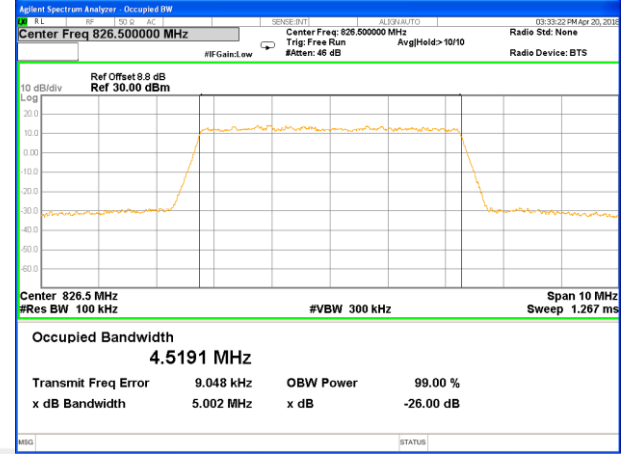

LTE band 5

LTE band 5 (99% and -26 Bandwidth)

LTE band 5

LTE band 5 (99% and -26 Bandwidth)

Lowest Channel / 3MHz / QPSK

Lowest Channel / 3MHz / 16QAM

Middle Channel / 3MHz / QPSK

Middle Channel / 3MHz / 16QAM

Highest Channel / 3MHz / QPSK

Highest Channel / 3MHz / 16QAM

LTE band 5

LTE band 5 (99% and -26 Bandwidth)

Lowest Channel / 5MHz / QPSK

Lowest Channel / 5MHz / 16QAM

Middle Channel / 5MHz / QPSK

Middle Channel / 5MHz / 16QAM

Highest Channel / 5MHz / QPSK

Highest Channel / 5MHz / 16QAM

LTE band 5

LTE band 5 (99% and -26 Bandwidth)

Lowest Channel / 10MHz / QPSK

Lowest Channel / 10MHz / 16QAM

Middle Channel / 10MHz / QPSK

Middle Channel / 10MHz / 16QAM

Highest Channel / 10MHz / QPSK

Highest Channel / 10MHz / 16QAM

LTE band 12

LTE band 12 (99% and -26 Bandwidth)

LTE band 12

LTE band 12 (99% and -26 Bandwidth)

LTE band 12

LTE band 12 (99% and -26 Bandwidth)