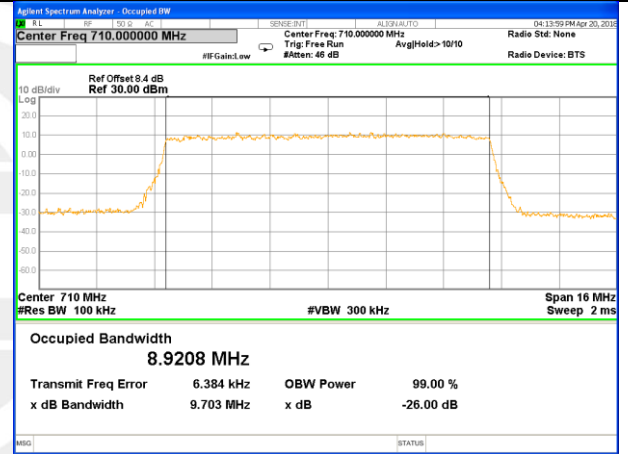

LTE band 17

LTE band 17 (99% and -26 Bandwidth)

Lowest Channel / 5MHz / QPSK

Lowest Channel / 5MHz / 16QAM

Middle Channel / 5MHz / QPSK

Middle Channel / 5MHz / 16QAM

Highest Channel / 5MHz / QPSK

Highest Channel / 5MHz / 16QAM

LTE band 17

LTE band 17 (99% and -26 Bandwidth)

Lowest Channel / 10MHz / QPSK

Lowest Channel / 10MHz / 16QAM

Middle Channel / 10MHz / QPSK

Middle Channel / 10MHz / 16QAM

Highest Channel / 10MHz / QPSK

Highest Channel / 10MHz / 16QAM