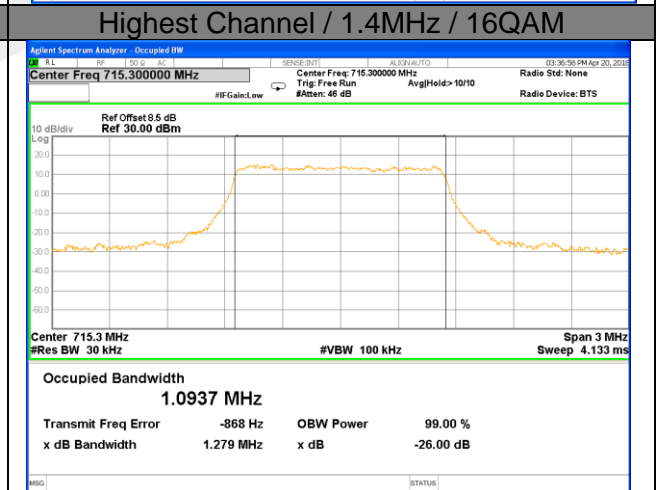

Highest Channel / 5MHz / QPSK

Highest Channel / 5MHz / 16QAM

LTE band 5

LTE band 5 (99% and -26 Bandwidth)

Lowest Channel / 10MHz / QPSK

Lowest Channel / 10MHz / 16QAM

Middle Channel / 10MHz / QPSK

Middle Channel / 10MHz / 16QAM

Highest Channel / 10MHz / QPSK

Highest Channel / 10MHz / 16QAM

LTE band 12

LTE band 12 (99% and -26 Bandwidth)

LTE band 12

LTE band 12 (99% and -26 Bandwidth)

LTE band 12

LTE band 12 (99% and -26 Bandwidth)

Lowest Channel / 5MHz / QPSK

Lowest Channel / 5MHz / 16QAM

Middle Channel / 5MHz / QPSK

Middle Channel / 5MHz / 16QAM

Highest Channel / 5MHz / QPSK

Highest Channel / 5MHz / 16QAM

LTE band 12

LTE band 12 (99% and -26 Bandwidth)

Lowest Channel / 10MHz / QPSK

Lowest Channel / 10MHz / 16QAM

Middle Channel / 10MHz / QPSK

Middle Channel / 10MHz / 16QAM

Highest Channel / 10MHz / QPSK

Highest Channel / 10MHz / 16QAM

LTE band 13

LTE band 13 (99% and -26 Bandwidth)