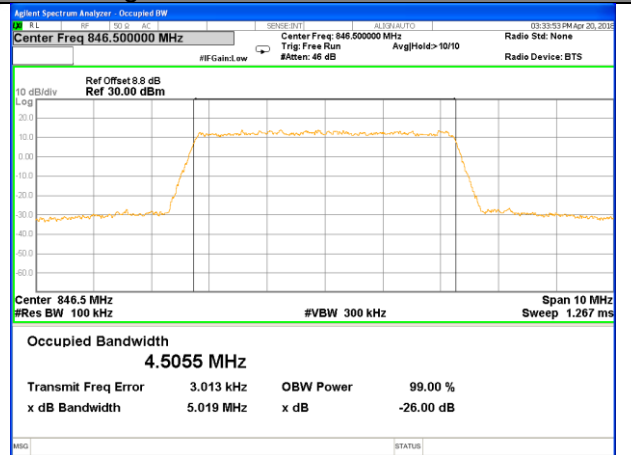

LTE band 5

LTE band 5 (99% and -26 Bandwidth)

LTE band 5

LTE band 5 (99% and -26 Bandwidth)

Lowest Channel / 3MHz / QPSK

Lowest Channel / 3MHz / 16QAM

Middle Channel / 3MHz / QPSK

Middle Channel / 3MHz / 16QAM

Highest Channel / 3MHz / QPSK

Highest Channel / 3MHz / 16QAM

LTE band 5

LTE band 5 (99% and -26 Bandwidth)

Lowest Channel / 5MHz / QPSK

Lowest Channel / 5MHz / 16QAM

Middle Channel / 5MHz / QPSK

Middle Channel / 5MHz / 16QAM

Highest Channel / 5MHz / QPSK

Highest Channel / 5MHz / 16QAM

LTE band 5

LTE band 5 (99% and -26 Bandwidth)

Lowest Channel / 10MHz / QPSK

Lowest Channel / 10MHz / 16QAM

Middle Channel / 10MHz / QPSK

Middle Channel / 10MHz / 16QAM

Highest Channel / 10MHz / QPSK

Highest Channel / 10MHz / 16QAM

LTE band 12

LTE band 12 (99% and -26 Bandwidth)

LTE band 12

LTE band 12 (99% and -26 Bandwidth)

LTE band 12

LTE band 12 (99% and -26 Bandwidth)