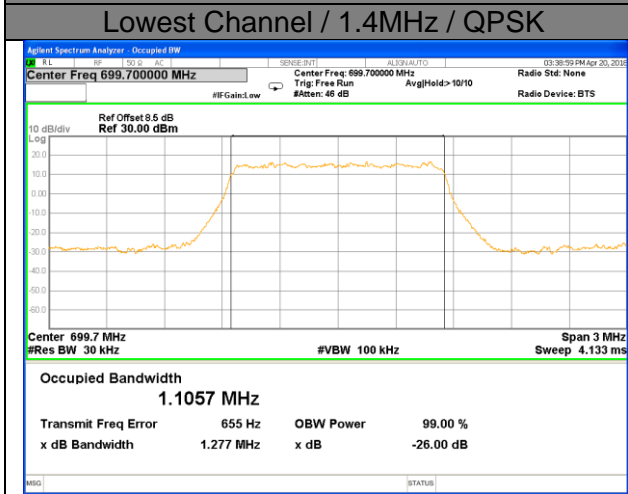

Highest Channel / 5MHz / QPSK

Highest Channel / 5MHz / 16QAM

LTE band 5

LTE band 5 (99% and -26 Bandwidth)

Lowest Channel / 10MHz / QPSK

Lowest Channel / 10MHz / 16QAM

Middle Channel / 10MHz / QPSK

Middle Channel / 10MHz / 16QAM

Highest Channel / 10MHz / QPSK

Highest Channel / 10MHz / 16QAM

LTE band 12

LTE band 12 (99% and -26 Bandwidth)

LTE band 12

LTE band 12 (99% and -26 Bandwidth)

LTE band 12

LTE band 12 (99% and -26 Bandwidth)

Lowest Channel / 5MHz / QPSK

Lowest Channel / 5MHz / 16QAM

Middle Channel / 5MHz / QPSK

Middle Channel / 5MHz / 16QAM

Highest Channel / 5MHz / QPSK

Highest Channel / 5MHz / 16QAM

LTE band 12

LTE band 12 (99% and -26 Bandwidth)