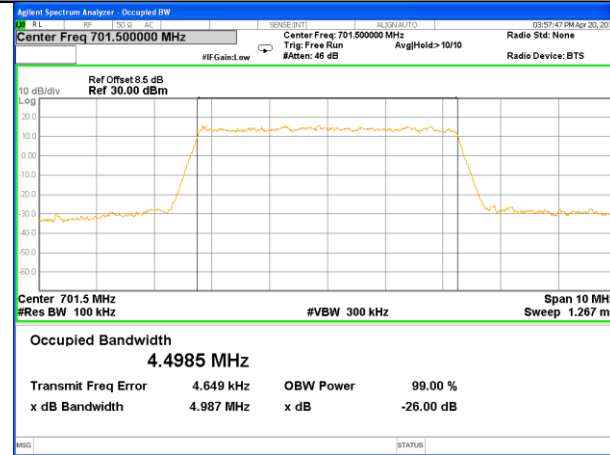

Highest Channel / 5MHz / QPSK

Highest Channel / 5MHz / 16QAM

LTE band 5

LTE band 5 (99% and -26 Bandwidth)

Lowest Channel / 10MHz / QPSK

Lowest Channel / 10MHz / 16QAM

Middle Channel / 10MHz / QPSK

Middle Channel / 10MHz / 16QAM

Highest Channel / 10MHz / QPSK

Highest Channel / 10MHz / 16QAM

LTE band 12

LTE band 12 (99% and -26 Bandwidth)

LTE band 12

LTE band 12 (99% and -26 Bandwidth)

LTE band 12

LTE band 12 (99% and -26 Bandwidth)

Lowest Channel / 5MHz / QPSK

Lowest Channel / 5MHz / 16QAM

Middle Channel / 5MHz / QPSK

Middle Channel / 5MHz / 16QAM

Highest Channel / 5MHz / QPSK

Highest Channel / 5MHz / 16QAM

LTE band 12

LTE band 12 (99% and -26 Bandwidth)