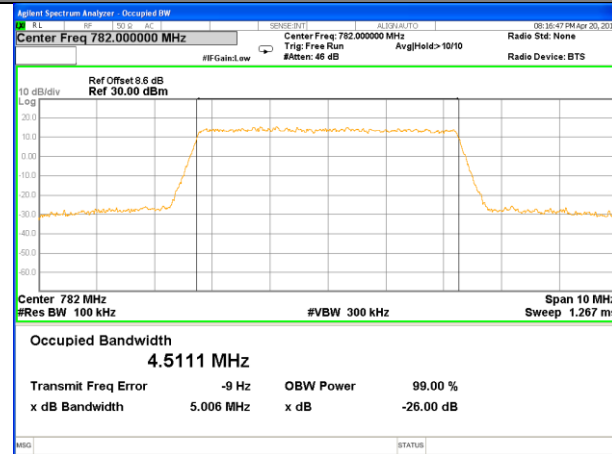

Lowest Channel / 5MHz / QPSK

Lowest Channel / 5MHz / 16QAM

Middle Channel / 5MHz / QPSK

Middle Channel / 5MHz / 16QAM

Highest Channel / 5MHz / QPSK

Highest Channel / 5MHz / 16QAM

LTE band 12

LTE band 12 (99% and -26 Bandwidth)

Lowest Channel / 10MHz / QPSK

Lowest Channel / 10MHz / 16QAM

Middle Channel / 10MHz / QPSK

Middle Channel / 10MHz / 16QAM

Highest Channel / 10MHz / QPSK

Highest Channel / 10MHz / 16QAM

LTE band 13

LTE band 13 (99% and -26 Bandwidth)

Lowest Channel / 5MHz / QPSK

Lowest Channel / 5MHz / 16QAM

Middle Channel / 5MHz / QPSK

Middle Channel / 5MHz / 16QAM

Highest Channel / 5MHz / QPSK

Highest Channel / 5MHz / 16QAM

LTE band 13

LTE band 13 (99% and -26 Bandwidth)