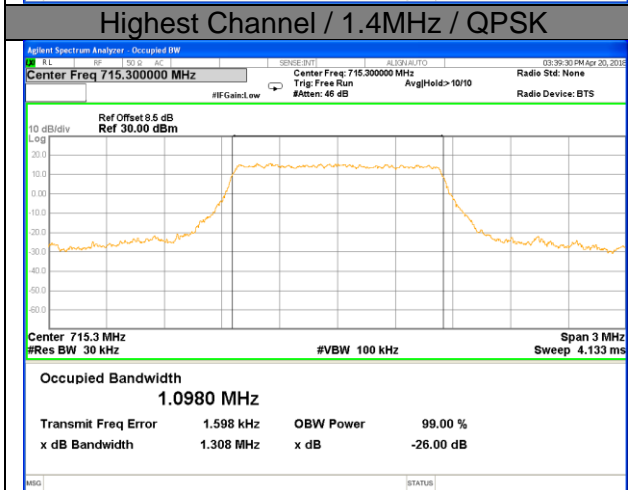

Highest Channel / 5MHz / QPSK

Highest Channel / 5MHz / 16QAM

LTE band 5

LTE band 5 (99% and -26 Bandwidth)

Lowest Channel / 10MHz / QPSK

Lowest Channel / 10MHz / 16QAM

Middle Channel / 10MHz / QPSK

Middle Channel / 10MHz / 16QAM

Highest Channel / 10MHz / QPSK

Highest Channel / 10MHz / 16QAM

LTE band 12

LTE band 12 (99% and -26 Bandwidth)

LTE band 12

LTE band 12 (99% and -26 Bandwidth)

LTE band 12

LTE band 12 (99% and -26 Bandwidth)

Lowest Channel / 5MHz / QPSK

Lowest Channel / 5MHz / 16QAM

Middle Channel / 5MHz / QPSK

Middle Channel / 5MHz / 16QAM

Highest Channel / 5MHz / QPSK

Highest Channel / 5MHz / 16QAM

LTE band 12

LTE band 12 (99% and -26 Bandwidth)