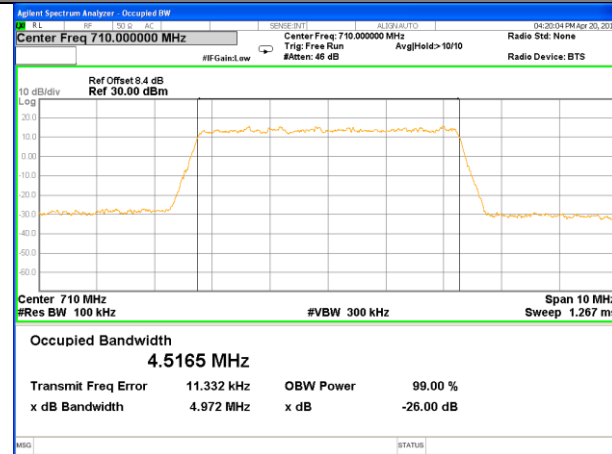

Lowest Channel / 5MHz / QPSK

Lowest Channel / 5MHz / 16QAM

Middle Channel / 5MHz / QPSK

Middle Channel / 5MHz / 16QAM

Highest Channel / 5MHz / QPSK

Highest Channel / 5MHz / 16QAM

LTE band 13

LTE band 13 (99% and -26 Bandwidth)

LTE band 17

LTE band 17 (99% and -26 Bandwidth)

Lowest Channel / 5MHz / QPSK

Lowest Channel / 5MHz / 16QAM

Middle Channel / 5MHz / QPSK

Middle Channel / 5MHz / 16QAM

Highest Channel / 5MHz / QPSK

Highest Channel / 5MHz / 16QAM

LTE band 17

LTE band 17 (99% and -26 Bandwidth)

Lowest Channel / 10MHz / QPSK

Lowest Channel / 10MHz / 16QAM

Middle Channel / 10MHz / QPSK

Middle Channel / 10MHz / 16QAM

Highest Channel / 10MHz / QPSK

Highest Channel / 10MHz / 16QAM