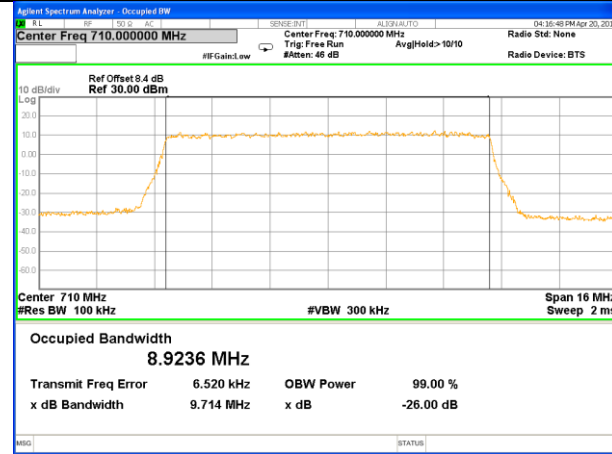

LTE band 17

LTE band 17 (99% and -26 Bandwidth)

Lowest Channel / 5MHz / QPSK

Lowest Channel / 5MHz / 16QAM

Middle Channel / 5MHz / QPSK

Middle Channel / 5MHz / 16QAM

Highest Channel / 5MHz / QPSK

Highest Channel / 5MHz / 16QAM

LTE band 17

LTE band 17 (99% and -26 Bandwidth)

Lowest Channel / 10MHz / QPSK

Lowest Channel / 10MHz / 16QAM

Middle Channel / 10MHz / QPSK

Middle Channel / 10MHz / 16QAM

Highest Channel / 10MHz / QPSK

Highest Channel / 10MHz / 16QAM