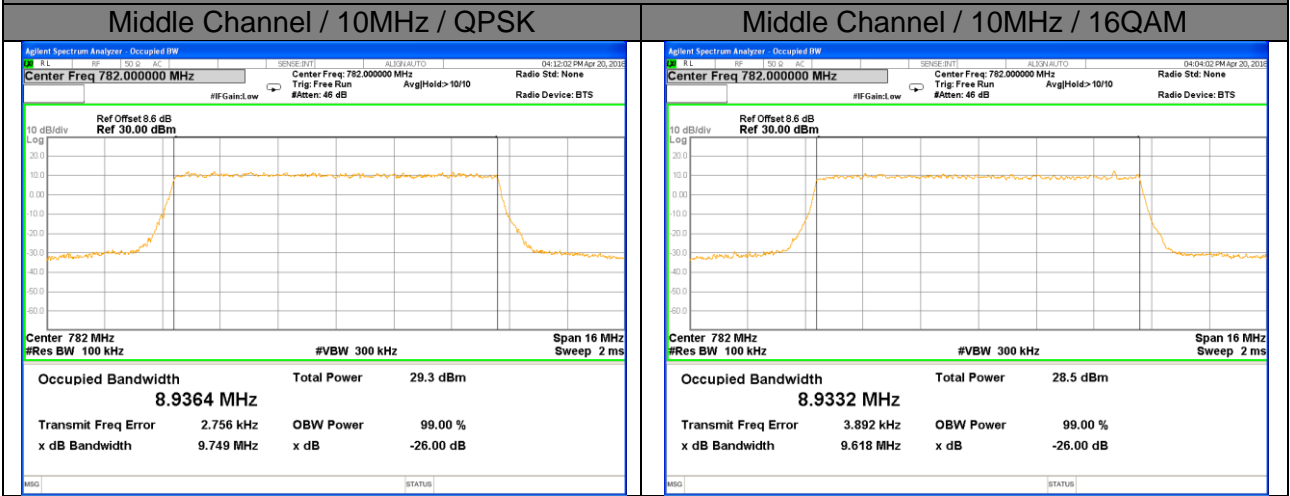

Lowest Channel / 10MHz / QPSK

Lowest Channel / 10MHz / 16QAM

Middle Channel / 10MHz / QPSK

Middle Channel / 10MHz / 16QAM

Highest Channel / 10MHz / QPSK

Highest Channel / 10MHz / 16QAM

LTE band 13

LTE band 13 (99% and -26 Bandwidth)

Lowest Channel / 5MHz / QPSK

Lowest Channel / 5MHz / 16QAM

Middle Channel / 5MHz / QPSK

Middle Channel / 5MHz / 16QAM

Highest Channel / 5MHz / QPSK

Highest Channel / 5MHz / 16QAM

LTE band 13

LTE band 13 (99% and -26 Bandwidth)

LTE band 17

LTE band 17 (99% and -26 Bandwidth)

Lowest Channel / 5MHz / QPSK

Lowest Channel / 5MHz / 16QAM

Middle Channel / 5MHz / QPSK

Middle Channel / 5MHz / 16QAM

Highest Channel / 5MHz / QPSK

Highest Channel / 5MHz / 16QAM