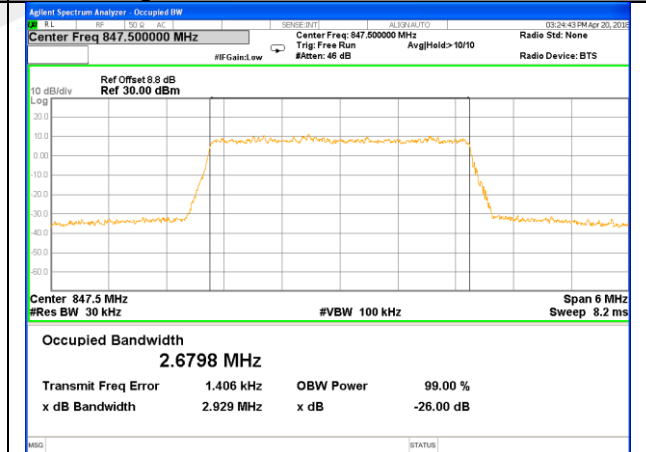

LTE band 5

LTE band 5 (99% and -26 Bandwidth)

LTE band 5

LTE band 5 (99% and -26 Bandwidth)

Lowest Channel / 3MHz / QPSK

Lowest Channel / 3MHz / 16QAM

Middle Channel / 3MHz / QPSK

Middle Channel / 3MHz / 16QAM

Highest Channel / 3MHz / QPSK

Highest Channel / 3MHz / 16QAM

LTE band 5

LTE band 5 (99% and -26 Bandwidth)

Lowest Channel / 5MHz / QPSK

Lowest Channel / 5MHz / 16QAM

Middle Channel / 5MHz / QPSK

Middle Channel / 5MHz / 16QAM

Highest Channel / 5MHz / QPSK

Highest Channel / 5MHz / 16QAM

LTE band 5

LTE band 5 (99% and -26 Bandwidth)

Lowest Channel / 10MHz / QPSK

Lowest Channel / 10MHz / 16QAM

Middle Channel / 10MHz / QPSK

Middle Channel / 10MHz / 16QAM