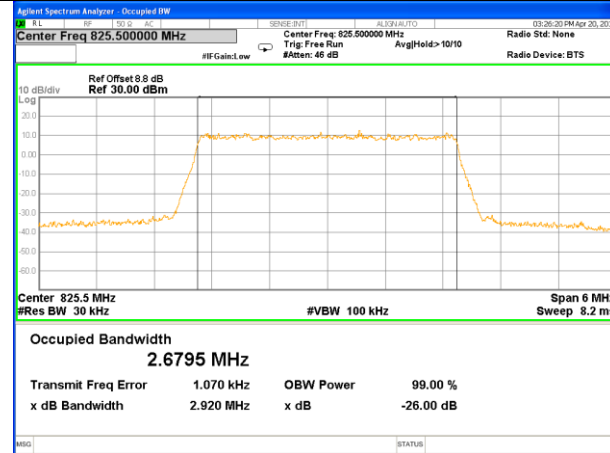

LTE band 5

LTE band 5 (99% and -26 Bandwidth)

LTE band 5

LTE band 5 (99% and -26 Bandwidth)

Lowest Channel / 3MHz / QPSK

Lowest Channel / 3MHz / 16QAM

Middle Channel / 3MHz / QPSK

Middle Channel / 3MHz / 16QAM

Highest Channel / 3MHz / QPSK

Highest Channel / 3MHz / 16QAM

LTE band 5

LTE band 5 (99% and -26 Bandwidth)

Lowest Channel / 5MHz / QPSK

Lowest Channel / 5MHz / 16QAM

Middle Channel / 5MHz / QPSK

Middle Channel / 5MHz / 16QAM

Highest Channel / 5MHz / QPSK

Highest Channel / 5MHz / 16QAM

LTE band 5

LTE band 5 (99% and -26 Bandwidth)

Lowest Channel / 10MHz / QPSK

Lowest Channel / 10MHz / 16QAM

Middle Channel / 10MHz / QPSK

Middle Channel / 10MHz / 16QAM