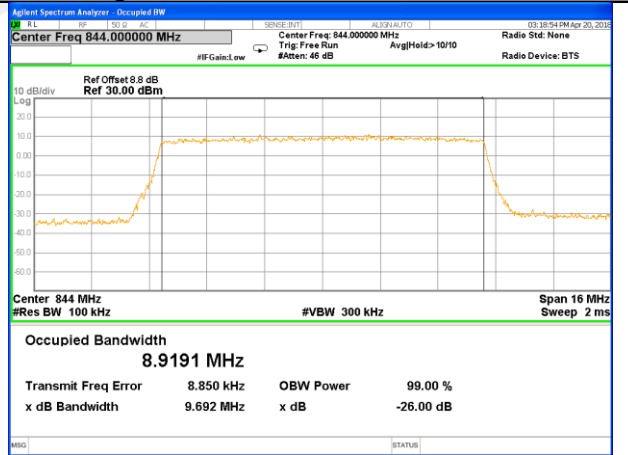

Highest Channel / 3MHz / QPSK

Highest Channel / 3MHz / 16QAM

LTE band 5

LTE band 5 (99% and -26 Bandwidth)

Lowest Channel / 5MHz / QPSK

Lowest Channel / 5MHz / 16QAM

Middle Channel / 5MHz / QPSK

Middle Channel / 5MHz / 16QAM

Highest Channel / 5MHz / QPSK

Highest Channel / 5MHz / 16QAM

LTE band 5

LTE band 5 (99% and -26 Bandwidth)

Lowest Channel / 10MHz / QPSK

Lowest Channel / 10MHz / 16QAM

Middle Channel / 10MHz / QPSK

Middle Channel / 10MHz / 16QAM

Highest Channel / 10MHz / QPSK

Highest Channel / 10MHz / 16QAM

LTE band 12

LTE band 12 (99% and -26 Bandwidth)

LTE band 12

LTE band 12 (99% and -26 Bandwidth)

LTE band 12

LTE band 12 (99% and -26 Bandwidth)