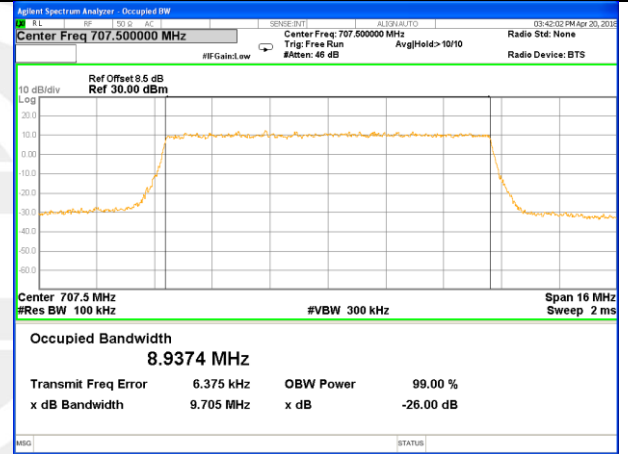

Lowest Channel / 5MHz / QPSK

Lowest Channel / 5MHz / 16QAM

Middle Channel / 5MHz / QPSK

Middle Channel / 5MHz / 16QAM

Highest Channel / 5MHz / QPSK

Highest Channel / 5MHz / 16QAM

LTE band 12

LTE band 12 (99% and -26 Bandwidth)

Lowest Channel / 10MHz / QPSK

Lowest Channel / 10MHz / 16QAM

Middle Channel / 10MHz / QPSK

Middle Channel / 10MHz / 16QAM

Highest Channel / 10MHz / QPSK

Highest Channel / 10MHz / 16QAM

LTE band 13

LTE band 13 (99% and -26 Bandwidth)

Lowest Channel / 5MHz / QPSK

Lowest Channel / 5MHz / 16QAM

Middle Channel / 5MHz / QPSK

Middle Channel / 5MHz / 16QAM

Highest Channel / 5MHz / QPSK

Highest Channel / 5MHz / 16QAM

LTE band 13

LTE band 13 (99% and -26 Bandwidth)