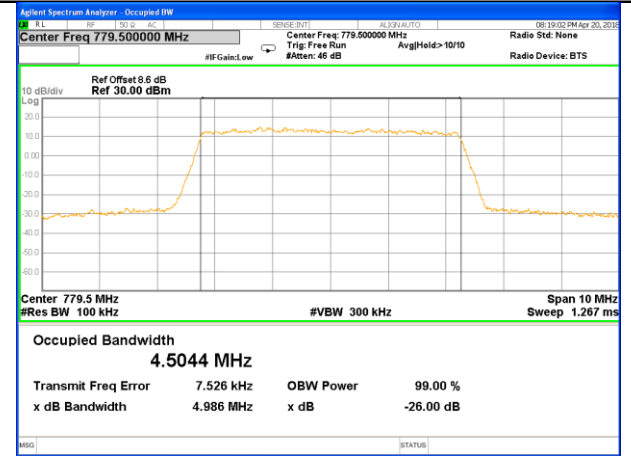

Lowest Channel / 5MHz / QPSK

Lowest Channel / 5MHz / 16QAM

Middle Channel / 5MHz / QPSK

Middle Channel / 5MHz / 16QAM

Highest Channel / 5MHz / QPSK

Highest Channel / 5MHz / 16QAM

LTE band 12

LTE band 12 (99% and -26 Bandwidth)

Lowest Channel / 10MHz / QPSK

Lowest Channel / 10MHz / 16QAM

Middle Channel / 10MHz / QPSK

Middle Channel / 10MHz / 16QAM

Highest Channel / 10MHz / QPSK

Highest Channel / 10MHz / 16QAM

LTE band 13

LTE band 13 (99% and -26 Bandwidth)

Lowest Channel / 5MHz / QPSK

Lowest Channel / 5MHz / 16QAM

Middle Channel / 5MHz / QPSK

Middle Channel / 5MHz / 16QAM

Highest Channel / 5MHz / QPSK

Highest Channel / 5MHz / 16QAM

LTE band 13

LTE band 13 (99% and -26 Bandwidth)