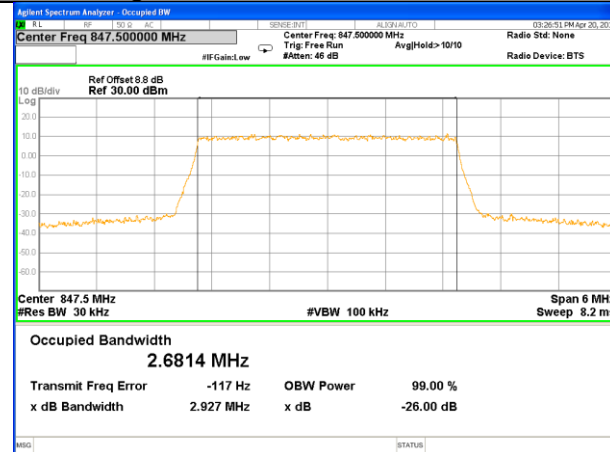

LTE band 5

LTE band 5 (99% and -26 Bandwidth)

LTE band 5

LTE band 5 (99% and -26 Bandwidth)

Lowest Channel / 3MHz / QPSK

Lowest Channel / 3MHz / 16QAM

Middle Channel / 3MHz / QPSK

Middle Channel / 3MHz / 16QAM

Highest Channel / 3MHz / QPSK

Highest Channel / 3MHz / 16QAM

LTE band 5

LTE band 5 (99% and -26 Bandwidth)

Lowest Channel / 5MHz / QPSK

Lowest Channel / 5MHz / 16QAM

Middle Channel / 5MHz / QPSK

Middle Channel / 5MHz / 16QAM

Highest Channel / 5MHz / QPSK

Highest Channel / 5MHz / 16QAM

LTE band 5

LTE band 5 (99% and -26 Bandwidth)

Lowest Channel / 10MHz / QPSK

Lowest Channel / 10MHz / 16QAM

Middle Channel / 10MHz / QPSK

Middle Channel / 10MHz / 16QAM