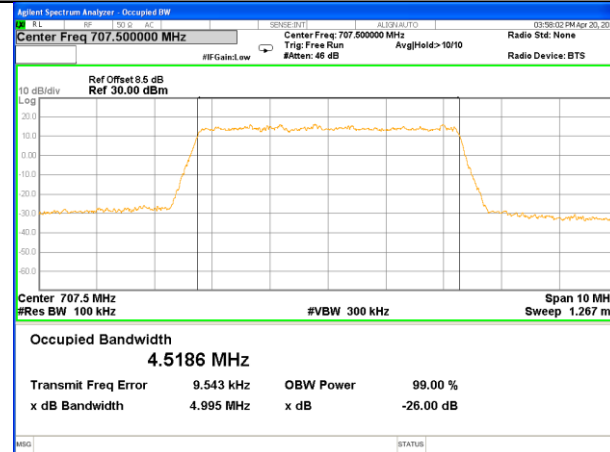

Highest Channel / 5MHz / QPSK

Highest Channel / 5MHz / 16QAM

LTE band 5

LTE band 5 (99% and -26 Bandwidth)

Lowest Channel / 10MHz / QPSK

Lowest Channel / 10MHz / 16QAM

Middle Channel / 10MHz / QPSK

Middle Channel / 10MHz / 16QAM

Highest Channel / 10MHz / QPSK

Highest Channel / 10MHz / 16QAM

LTE band 12

LTE band 12 (99% and -26 Bandwidth)

LTE band 12

LTE band 12 (99% and -26 Bandwidth)

LTE band 12

LTE band 12 (99% and -26 Bandwidth)

Lowest Channel / 5MHz / QPSK

Lowest Channel / 5MHz / 16QAM

Middle Channel / 5MHz / QPSK

Middle Channel / 5MHz / 16QAM

Highest Channel / 5MHz / QPSK

Highest Channel / 5MHz / 16QAM

LTE band 12

LTE band 12 (99% and -26 Bandwidth)