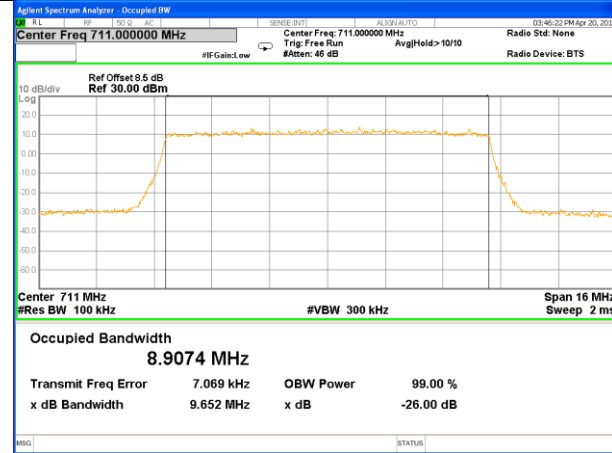

Lowest Channel / 10MHz / QPSK

Lowest Channel / 10MHz / 16QAM

Middle Channel / 10MHz / QPSK

Middle Channel / 10MHz / 16QAM

Highest Channel / 10MHz / QPSK

Highest Channel / 10MHz / 16QAM

LTE band 13

LTE band 13 (99% and -26 Bandwidth)

Lowest Channel / 5MHz / QPSK

Lowest Channel / 5MHz / 16QAM

Middle Channel / 5MHz / QPSK

Middle Channel / 5MHz / 16QAM

Highest Channel / 5MHz / QPSK

Highest Channel / 5MHz / 16QAM

LTE band 13

LTE band 13 (99% and -26 Bandwidth)