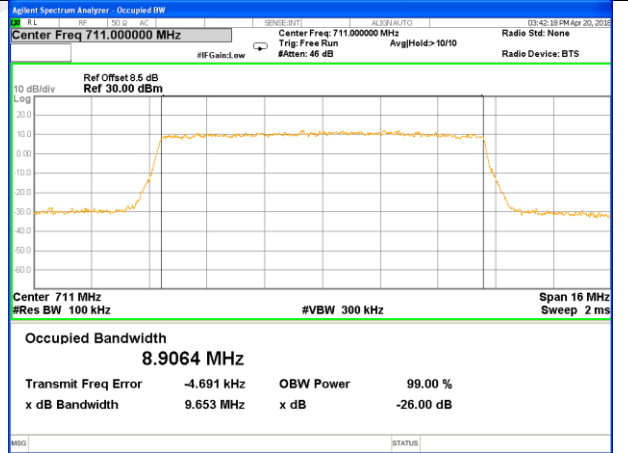

Lowest Channel / 5MHz / QPSK

Lowest Channel / 5MHz / 16QAM

Middle Channel / 5MHz / QPSK

Middle Channel / 5MHz / 16QAM

Highest Channel / 5MHz / QPSK

Highest Channel / 5MHz / 16QAM

LTE band 12

LTE band 12 (99% and -26 Bandwidth)

Lowest Channel / 10MHz / QPSK

Lowest Channel / 10MHz / 16QAM

Middle Channel / 10MHz / QPSK

Middle Channel / 10MHz / 16QAM

Highest Channel / 10MHz / QPSK

Highest Channel / 10MHz / 16QAM

LTE band 13

LTE band 13 (99% and -26 Bandwidth)

Lowest Channel / 5MHz / QPSK

Lowest Channel / 5MHz / 16QAM

Middle Channel / 5MHz / QPSK

Middle Channel / 5MHz / 16QAM

Highest Channel / 5MHz / QPSK

Highest Channel / 5MHz / 16QAM

LTE band 13

LTE band 13 (99% and -26 Bandwidth)