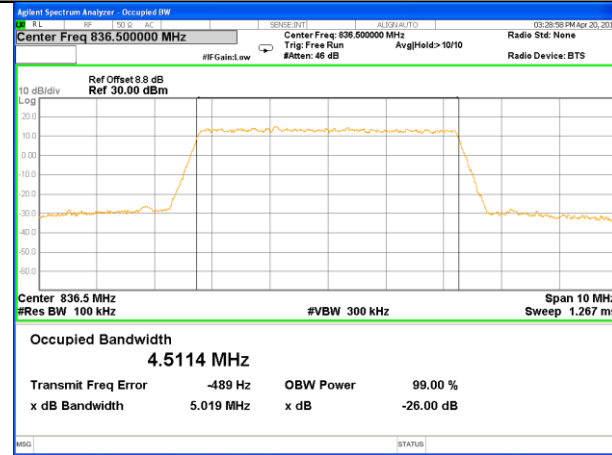

LTE band 5

LTE band 5 (99% and -26 Bandwidth)

LTE band 5

LTE band 5 (99% and -26 Bandwidth)

Lowest Channel / 3MHz / QPSK

Lowest Channel / 3MHz / 16QAM

Middle Channel / 3MHz / QPSK

Middle Channel / 3MHz / 16QAM

Highest Channel / 3MHz / QPSK

Highest Channel / 3MHz / 16QAM

LTE band 5

LTE band 5 (99% and -26 Bandwidth)

Lowest Channel / 5MHz / QPSK

Lowest Channel / 5MHz / 16QAM

Middle Channel / 5MHz / QPSK

Middle Channel / 5MHz / 16QAM

Highest Channel / 5MHz / QPSK

Highest Channel / 5MHz / 16QAM

LTE band 5

LTE band 5 (99% and -26 Bandwidth)

Lowest Channel / 10MHz / QPSK

Lowest Channel / 10MHz / 16QAM

Middle Channel / 10MHz / QPSK

Middle Channel / 10MHz / 16QAM