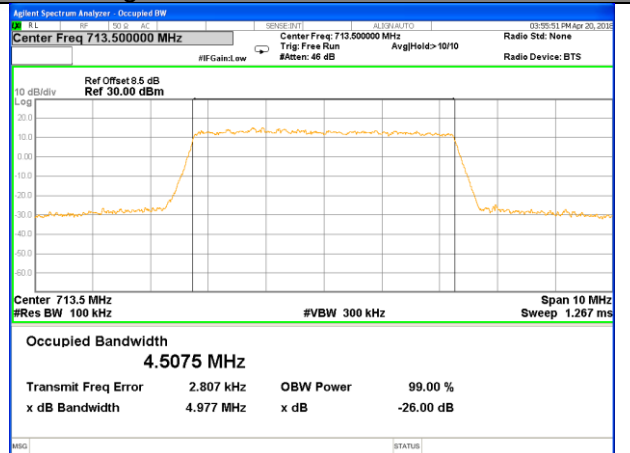

Highest Channel / 10MHz / QPSK

Highest Channel / 10MHz / 16QAM

LTE band 12

LTE band 12 (99% and -26 Bandwidth)

LTE band 12

LTE band 12 (99% and -26 Bandwidth)

LTE band 12

LTE band 12 (99% and -26 Bandwidth)

Lowest Channel / 5MHz / QPSK

Lowest Channel / 5MHz / 16QAM

Middle Channel / 5MHz / QPSK

Middle Channel / 5MHz / 16QAM

Highest Channel / 5MHz / QPSK

Highest Channel / 5MHz / 16QAM

LTE band 12

LTE band 12 (99% and -26 Bandwidth)

Lowest Channel / 10MHz / QPSK

Lowest Channel / 10MHz / 16QAM

Middle Channel / 10MHz / QPSK

Middle Channel / 10MHz / 16QAM

Highest Channel / 10MHz / QPSK

Highest Channel / 10MHz / 16QAM

LTE band 13

LTE band 13 (99% and -26 Bandwidth)