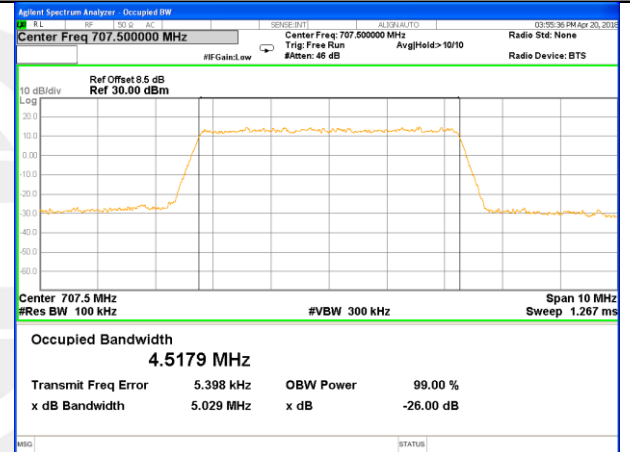

Highest Channel / 10MHz / QPSK

Highest Channel / 10MHz / 16QAM

LTE band 12

LTE band 12 (99% and -26 Bandwidth)

LTE band 12

LTE band 12 (99% and -26 Bandwidth)

LTE band 12

LTE band 12 (99% and -26 Bandwidth)

Lowest Channel / 5MHz / QPSK

Lowest Channel / 5MHz / 16QAM

Middle Channel / 5MHz / QPSK

Middle Channel / 5MHz / 16QAM

Highest Channel / 5MHz / QPSK

Highest Channel / 5MHz / 16QAM

LTE band 12

LTE band 12 (99% and -26 Bandwidth)

Lowest Channel / 10MHz / QPSK

Lowest Channel / 10MHz / 16QAM

Middle Channel / 10MHz / QPSK

Middle Channel / 10MHz / 16QAM

Highest Channel / 10MHz / QPSK

Highest Channel / 10MHz / 16QAM

LTE band 13

LTE band 13 (99% and -26 Bandwidth)