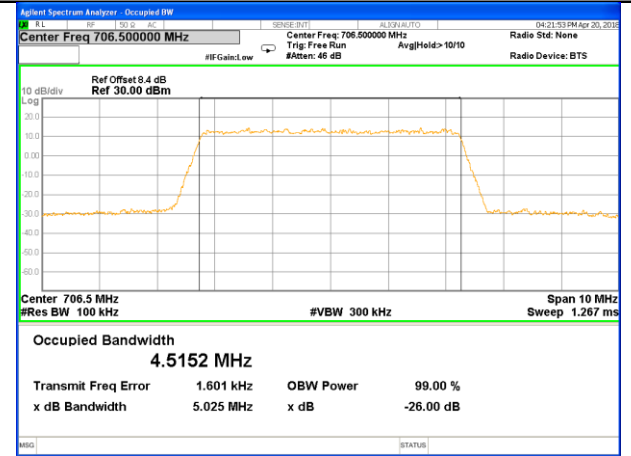

Lowest Channel / 10MHz / QPSK

Lowest Channel / 10MHz / 16QAM

Middle Channel / 10MHz / QPSK

Middle Channel / 10MHz / 16QAM

Highest Channel / 10MHz / QPSK

Highest Channel / 10MHz / 16QAM

LTE band 13

LTE band 13 (99% and -26 Bandwidth)

Lowest Channel / 5MHz / QPSK

Lowest Channel / 5MHz / 16QAM

Middle Channel / 5MHz / QPSK

Middle Channel / 5MHz / 16QAM

Highest Channel / 5MHz / QPSK

Highest Channel / 5MHz / 16QAM

LTE band 13

LTE band 13 (99% and -26 Bandwidth)

LTE band 17

LTE band 17 (99% and -26 Bandwidth)

Lowest Channel / 5MHz / QPSK

Lowest Channel / 5MHz / 16QAM

Middle Channel / 5MHz / QPSK

Middle Channel / 5MHz / 16QAM

Highest Channel / 5MHz / QPSK

Highest Channel / 5MHz / 16QAM