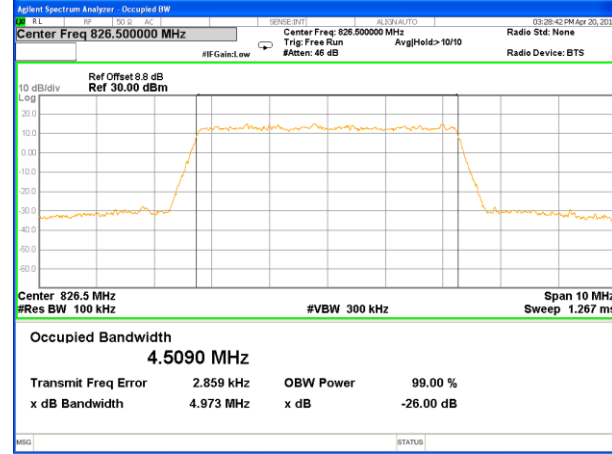

LTE band 5

LTE band 5 (99% and -26 Bandwidth)

LTE band 5

LTE band 5 (99% and -26 Bandwidth)

Lowest Channel / 3MHz / QPSK

Lowest Channel / 3MHz / 16QAM

Middle Channel / 3MHz / QPSK

Middle Channel / 3MHz / 16QAM

Highest Channel / 3MHz / QPSK

Highest Channel / 3MHz / 16QAM

LTE band 5

LTE band 5 (99% and -26 Bandwidth)

Lowest Channel / 5MHz / QPSK

Lowest Channel / 5MHz / 16QAM

Middle Channel / 5MHz / QPSK

Middle Channel / 5MHz / 16QAM

Highest Channel / 5MHz / QPSK

Highest Channel / 5MHz / 16QAM

LTE band 5

LTE band 5 (99% and -26 Bandwidth)

Lowest Channel / 10MHz / QPSK

Lowest Channel / 10MHz / 16QAM

Middle Channel / 10MHz / QPSK

Middle Channel / 10MHz / 16QAM