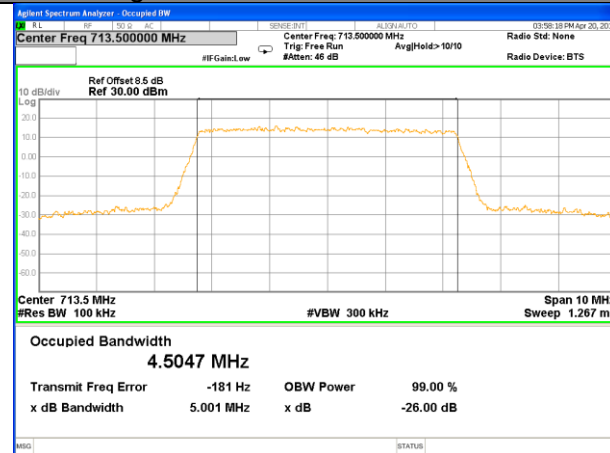

Highest Channel / 10MHz / QPSK

Highest Channel / 10MHz / 16QAM

LTE band 12

LTE band 12 (99% and -26 Bandwidth)

LTE band 12

LTE band 12 (99% and -26 Bandwidth)

LTE band 12

LTE band 12 (99% and -26 Bandwidth)

Lowest Channel / 5MHz / QPSK

Lowest Channel / 5MHz / 16QAM

Middle Channel / 5MHz / QPSK

Middle Channel / 5MHz / 16QAM

Highest Channel / 5MHz / QPSK

Highest Channel / 5MHz / 16QAM

LTE band 12

LTE band 12 (99% and -26 Bandwidth)

Lowest Channel / 10MHz / QPSK

Lowest Channel / 10MHz / 16QAM

Middle Channel / 10MHz / QPSK

Middle Channel / 10MHz / 16QAM

Highest Channel / 10MHz / QPSK

Highest Channel / 10MHz / 16QAM

LTE band 13

LTE band 13 (99% and -26 Bandwidth)