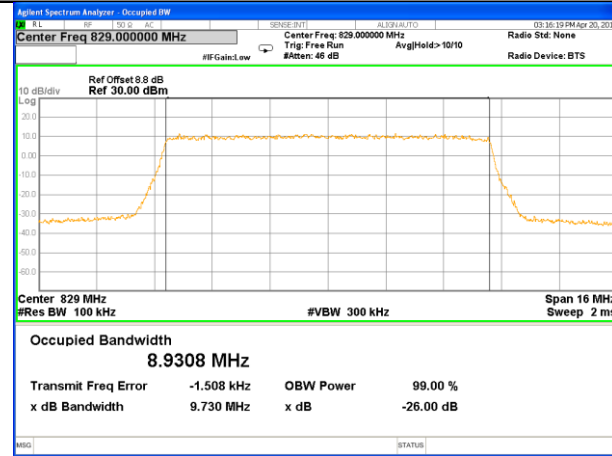

Highest Channel / 3MHz / QPSK

Highest Channel / 3MHz / 16QAM

LTE band 5

LTE band 5 (99% and -26 Bandwidth)

Lowest Channel / 5MHz / QPSK

Lowest Channel / 5MHz / 16QAM

Middle Channel / 5MHz / QPSK

Middle Channel / 5MHz / 16QAM

Highest Channel / 5MHz / QPSK

Highest Channel / 5MHz / 16QAM

LTE band 5

LTE band 5 (99% and -26 Bandwidth)

Lowest Channel / 10MHz / QPSK

Lowest Channel / 10MHz / 16QAM

Middle Channel / 10MHz / QPSK

Middle Channel / 10MHz / 16QAM

Highest Channel / 10MHz / QPSK

Highest Channel / 10MHz / 16QAM

LTE band 12

LTE band 12 (99% and -26 Bandwidth)

LTE band 12

LTE band 12 (99% and -26 Bandwidth)

LTE band 12

LTE band 12 (99% and -26 Bandwidth)