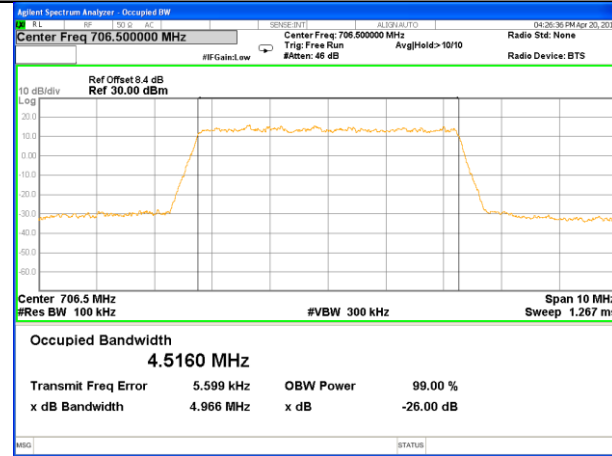

Lowest Channel / 5MHz / QPSK

Lowest Channel / 5MHz / 16QAM

Middle Channel / 5MHz / QPSK

Middle Channel / 5MHz / 16QAM

Highest Channel / 5MHz / QPSK

Highest Channel / 5MHz / 16QAM

LTE band 13

LTE band 13 (99% and -26 Bandwidth)

LTE band 17

LTE band 17 (99% and -26 Bandwidth)

Lowest Channel / 5MHz / QPSK

Lowest Channel / 5MHz / 16QAM

Middle Channel / 5MHz / QPSK

Middle Channel / 5MHz / 16QAM

Highest Channel / 5MHz / QPSK

Highest Channel / 5MHz / 16QAM