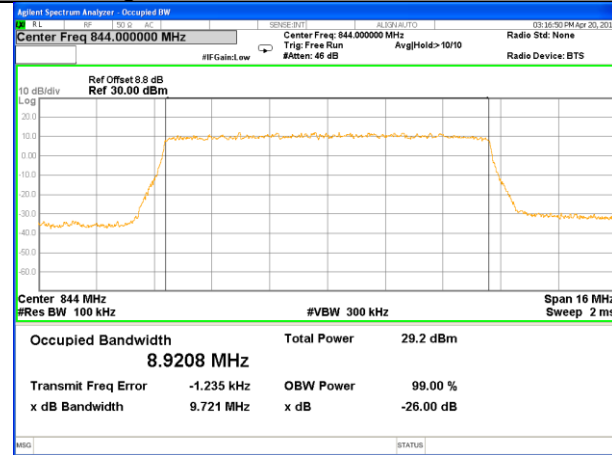

Highest Channel / 3MHz / QPSK

Highest Channel / 3MHz / 16QAM

LTE band 5

LTE band 5 (99% and -26 Bandwidth)

Lowest Channel / 5MHz / QPSK

Lowest Channel / 5MHz / 16QAM

Middle Channel / 5MHz / QPSK

Middle Channel / 5MHz / 16QAM

Highest Channel / 5MHz / QPSK

Highest Channel / 5MHz / 16QAM

LTE band 5

LTE band 5 (99% and -26 Bandwidth)

Lowest Channel / 10MHz / QPSK

Lowest Channel / 10MHz / 16QAM

Middle Channel / 10MHz / QPSK

Middle Channel / 10MHz / 16QAM

Highest Channel / 10MHz / QPSK

Highest Channel / 10MHz / 16QAM

LTE band 12

LTE band 12 (99% and -26 Bandwidth)

LTE band 12

LTE band 12 (99% and -26 Bandwidth)

LTE band 12

LTE band 12 (99% and -26 Bandwidth)