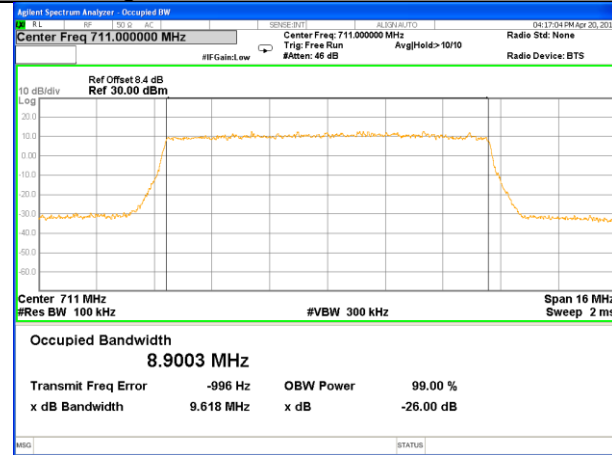

LTE band 17

LTE band 17 (99% and -26 Bandwidth)

Lowest Channel / 5MHz / QPSK

Lowest Channel / 5MHz / 16QAM

Middle Channel / 5MHz / QPSK

Middle Channel / 5MHz / 16QAM

Highest Channel / 5MHz / QPSK

Highest Channel / 5MHz / 16QAM

LTE band 17

LTE band 17 (99% and -26 Bandwidth)

Lowest Channel / 10MHz / QPSK

Lowest Channel / 10MHz / 16QAM

Middle Channel / 10MHz / QPSK

Middle Channel / 10MHz / 16QAM

Highest Channel / 10MHz / QPSK

Highest Channel / 10MHz / 16QAM