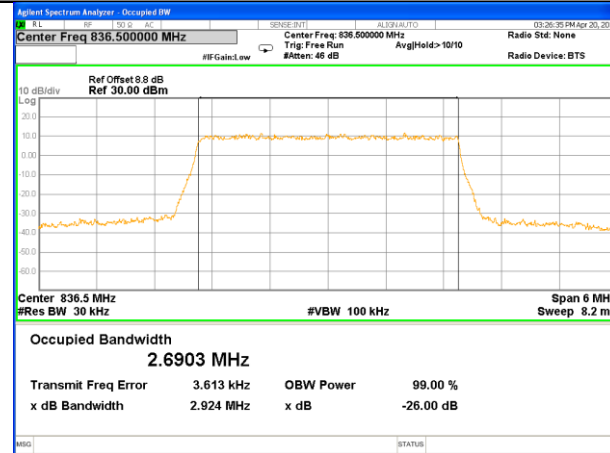

LTE band 5

LTE band 5 (99% and -26 Bandwidth)

LTE band 5

LTE band 5 (99% and -26 Bandwidth)

Lowest Channel / 3MHz / QPSK

Lowest Channel / 3MHz / 16QAM

Middle Channel / 3MHz / QPSK

Middle Channel / 3MHz / 16QAM

Highest Channel / 3MHz / QPSK

Highest Channel / 3MHz / 16QAM

LTE band 5

LTE band 5 (99% and -26 Bandwidth)

Lowest Channel / 5MHz / QPSK

Lowest Channel / 5MHz / 16QAM

Middle Channel / 5MHz / QPSK

Middle Channel / 5MHz / 16QAM

Highest Channel / 5MHz / QPSK

Highest Channel / 5MHz / 16QAM

LTE band 5

LTE band 5 (99% and -26 Bandwidth)

Lowest Channel / 10MHz / QPSK

Lowest Channel / 10MHz / 16QAM

Middle Channel / 10MHz / QPSK

Middle Channel / 10MHz / 16QAM