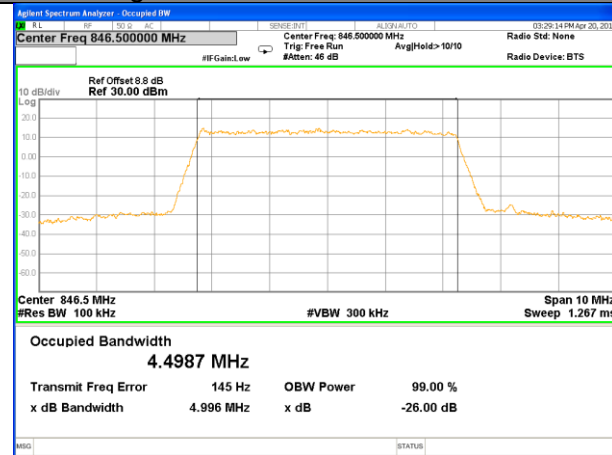

LTE band 5

LTE band 5 (99% and -26 Bandwidth)

LTE band 5

LTE band 5 (99% and -26 Bandwidth)

Lowest Channel / 3MHz / QPSK

Lowest Channel / 3MHz / 16QAM

Middle Channel / 3MHz / QPSK

Middle Channel / 3MHz / 16QAM

Highest Channel / 3MHz / QPSK

Highest Channel / 3MHz / 16QAM

LTE band 5

LTE band 5 (99% and -26 Bandwidth)

Lowest Channel / 5MHz / QPSK

Lowest Channel / 5MHz / 16QAM

Middle Channel / 5MHz / QPSK

Middle Channel / 5MHz / 16QAM

Highest Channel / 5MHz / QPSK

Highest Channel / 5MHz / 16QAM

LTE band 5

LTE band 5 (99% and -26 Bandwidth)

Lowest Channel / 10MHz / QPSK

Lowest Channel / 10MHz / 16QAM

Middle Channel / 10MHz / QPSK

Middle Channel / 10MHz / 16QAM

Highest Channel / 10MHz / QPSK

Highest Channel / 10MHz / 16QAM

LTE band 12

LTE band 12 (99% and -26 Bandwidth)

LTE band 12

LTE band 12 (99% and -26 Bandwidth)

LTE band 12

LTE band 12 (99% and -26 Bandwidth)