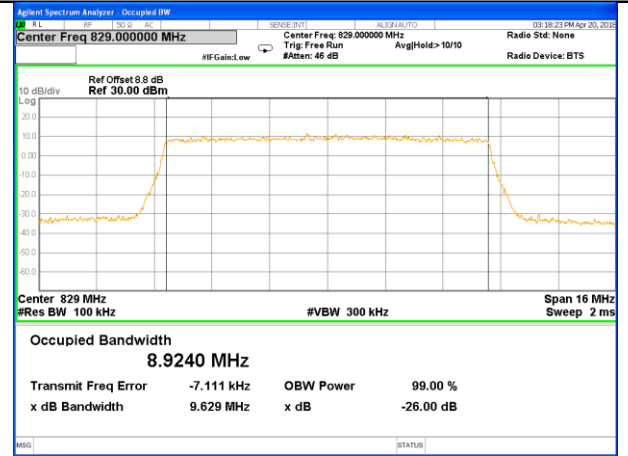

Highest Channel / 3MHz / QPSK

Highest Channel / 3MHz / 16QAM

LTE band 5

LTE band 5 (99% and -26 Bandwidth)

Lowest Channel / 5MHz / QPSK

Lowest Channel / 5MHz / 16QAM

Middle Channel / 5MHz / QPSK

Middle Channel / 5MHz / 16QAM

Highest Channel / 5MHz / QPSK

Highest Channel / 5MHz / 16QAM

LTE band 5

LTE band 5 (99% and -26 Bandwidth)

Lowest Channel / 10MHz / QPSK

Lowest Channel / 10MHz / 16QAM

Middle Channel / 10MHz / QPSK

Middle Channel / 10MHz / 16QAM

Highest Channel / 10MHz / QPSK

Highest Channel / 10MHz / 16QAM

LTE band 12

LTE band 12 (99% and -26 Bandwidth)

LTE band 12

LTE band 12 (99% and -26 Bandwidth)

LTE band 12

LTE band 12 (99% and -26 Bandwidth)