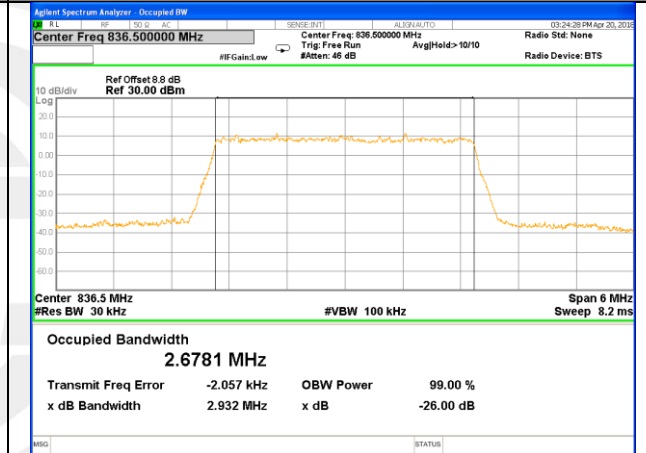

LTE band 5

LTE band 5 (99% and -26 Bandwidth)

LTE band 5

LTE band 5 (99% and -26 Bandwidth)

Lowest Channel / 3MHz / QPSK

Lowest Channel / 3MHz / 16QAM

Middle Channel / 3MHz / QPSK

Middle Channel / 3MHz / 16QAM

Highest Channel / 3MHz / QPSK

Highest Channel / 3MHz / 16QAM

LTE band 5

LTE band 5 (99% and -26 Bandwidth)

Lowest Channel / 5MHz / QPSK

Lowest Channel / 5MHz / 16QAM

Middle Channel / 5MHz / QPSK

Middle Channel / 5MHz / 16QAM

Highest Channel / 5MHz / QPSK

Highest Channel / 5MHz / 16QAM

LTE band 5

LTE band 5 (99% and -26 Bandwidth)

Lowest Channel / 10MHz / QPSK

Lowest Channel / 10MHz / 16QAM

Middle Channel / 10MHz / QPSK

Middle Channel / 10MHz / 16QAM