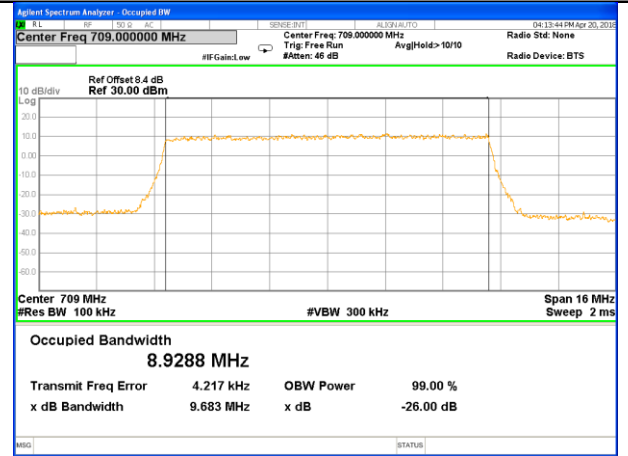

Lowest Channel / 5MHz / QPSK

Lowest Channel / 5MHz / 16QAM

Middle Channel / 5MHz / QPSK

Middle Channel / 5MHz / 16QAM

Highest Channel / 5MHz / QPSK

Highest Channel / 5MHz / 16QAM

LTE band 13

LTE band 13 (99% and -26 Bandwidth)

LTE band 17

LTE band 17 (99% and -26 Bandwidth)

Lowest Channel / 5MHz / QPSK

Lowest Channel / 5MHz / 16QAM

Middle Channel / 5MHz / QPSK

Middle Channel / 5MHz / 16QAM

Highest Channel / 5MHz / QPSK

Highest Channel / 5MHz / 16QAM

LTE band 17

LTE band 17 (99% and -26 Bandwidth)

Lowest Channel / 10MHz / QPSK

Lowest Channel / 10MHz / 16QAM

Middle Channel / 10MHz / QPSK

Middle Channel / 10MHz / 16QAM

Highest Channel / 10MHz / QPSK

Highest Channel / 10MHz / 16QAM