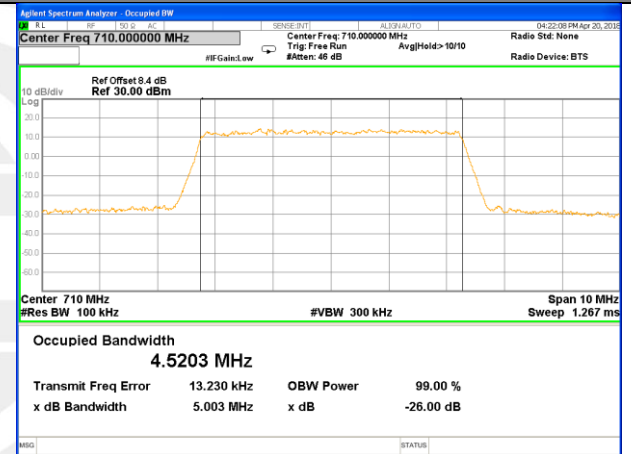

Lowest Channel / 5MHz / QPSK

Lowest Channel / 5MHz / 16QAM

Middle Channel / 5MHz / QPSK

Middle Channel / 5MHz / 16QAM

Highest Channel / 5MHz / QPSK

Highest Channel / 5MHz / 16QAM

LTE band 13

LTE band 13 (99% and -26 Bandwidth)

LTE band 17

LTE band 17 (99% and -26 Bandwidth)

Lowest Channel / 5MHz / QPSK

Lowest Channel / 5MHz / 16QAM

Middle Channel / 5MHz / QPSK

Middle Channel / 5MHz / 16QAM

Highest Channel / 5MHz / QPSK

Highest Channel / 5MHz / 16QAM

LTE band 17

LTE band 17 (99% and -26 Bandwidth)

Lowest Channel / 10MHz / QPSK

Lowest Channel / 10MHz / 16QAM

Middle Channel / 10MHz / QPSK

Middle Channel / 10MHz / 16QAM

Highest Channel / 10MHz / QPSK

Highest Channel / 10MHz / 16QAM