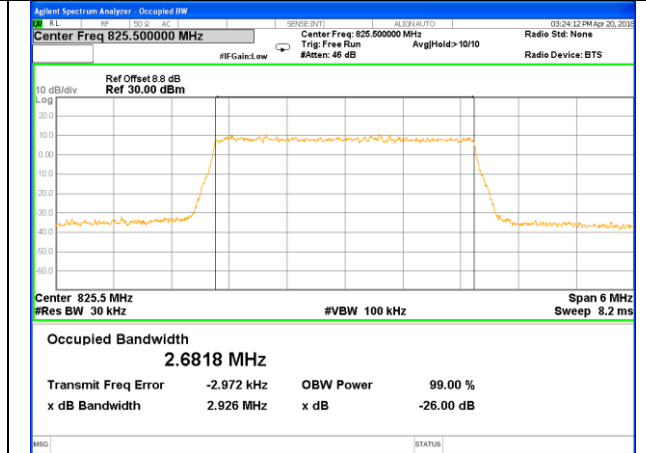

LTE band 5

LTE band 5 (99% and -26 Bandwidth)

LTE band 5

LTE band 5 (99% and -26 Bandwidth)

Lowest Channel / 3MHz / QPSK

Lowest Channel / 3MHz / 16QAM

Middle Channel / 3MHz / QPSK

Middle Channel / 3MHz / 16QAM

Highest Channel / 3MHz / QPSK

Highest Channel / 3MHz / 16QAM

LTE band 5

LTE band 5 (99% and -26 Bandwidth)

Lowest Channel / 5MHz / QPSK

Lowest Channel / 5MHz / 16QAM

Middle Channel / 5MHz / QPSK

Middle Channel / 5MHz / 16QAM

Highest Channel / 5MHz / QPSK

Highest Channel / 5MHz / 16QAM

LTE band 5

LTE band 5 (99% and -26 Bandwidth)

Lowest Channel / 10MHz / QPSK

Lowest Channel / 10MHz / 16QAM

Middle Channel / 10MHz / QPSK

Middle Channel / 10MHz / 16QAM