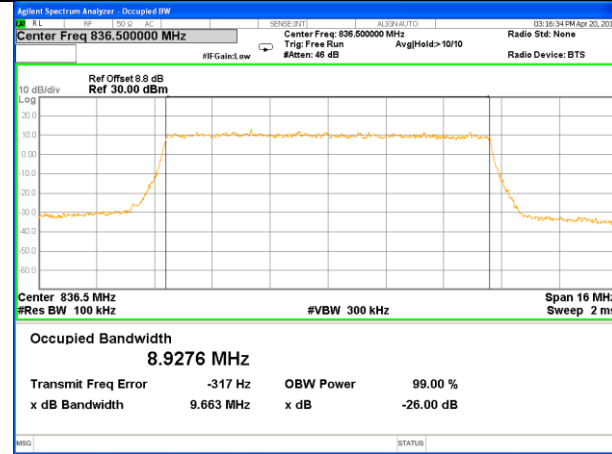

Highest Channel / 3MHz / QPSK

Highest Channel / 3MHz / 16QAM

LTE band 5

LTE band 5 (99% and -26 Bandwidth)

Lowest Channel / 5MHz / QPSK

Lowest Channel / 5MHz / 16QAM

Middle Channel / 5MHz / QPSK

Middle Channel / 5MHz / 16QAM

Highest Channel / 5MHz / QPSK

Highest Channel / 5MHz / 16QAM

LTE band 5

LTE band 5 (99% and -26 Bandwidth)

Lowest Channel / 10MHz / QPSK

Lowest Channel / 10MHz / 16QAM

Middle Channel / 10MHz / QPSK

Middle Channel / 10MHz / 16QAM

Highest Channel / 10MHz / QPSK

Highest Channel / 10MHz / 16QAM

LTE band 12

LTE band 12 (99% and -26 Bandwidth)

LTE band 12

LTE band 12 (99% and -26 Bandwidth)

LTE band 12

LTE band 12 (99% and -26 Bandwidth)