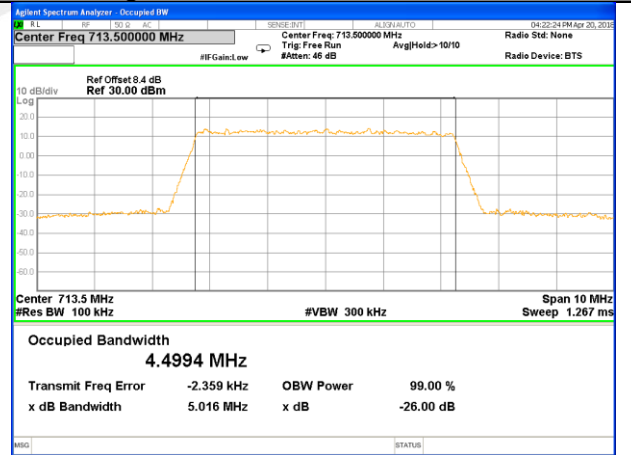

Lowest Channel / 5MHz / QPSK

Lowest Channel / 5MHz / 16QAM

Middle Channel / 5MHz / QPSK

Middle Channel / 5MHz / 16QAM

Highest Channel / 5MHz / QPSK

Highest Channel / 5MHz / 16QAM

LTE band 13

LTE band 13 (99% and -26 Bandwidth)

LTE band 17

LTE band 17 (99% and -26 Bandwidth)

Lowest Channel / 5MHz / QPSK

Lowest Channel / 5MHz / 16QAM

Middle Channel / 5MHz / QPSK

Middle Channel / 5MHz / 16QAM

Highest Channel / 5MHz / QPSK

Highest Channel / 5MHz / 16QAM

LTE band 17

LTE band 17 (99% and -26 Bandwidth)

Lowest Channel / 10MHz / QPSK

Lowest Channel / 10MHz / 16QAM

Middle Channel / 10MHz / QPSK

Middle Channel / 10MHz / 16QAM

Highest Channel / 10MHz / QPSK

Highest Channel / 10MHz / 16QAM