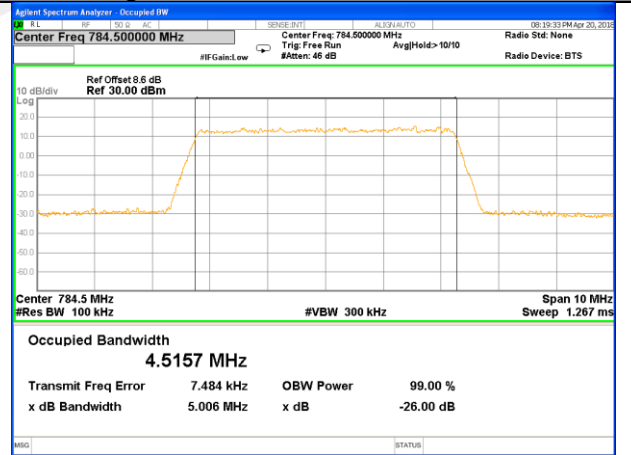

Lowest Channel / 10MHz / QPSK

Lowest Channel / 10MHz / 16QAM

Middle Channel / 10MHz / QPSK

Middle Channel / 10MHz / 16QAM

Highest Channel / 10MHz / QPSK

Highest Channel / 10MHz / 16QAM

LTE band 13

LTE band 13 (99% and -26 Bandwidth)

Lowest Channel / 5MHz / QPSK

Lowest Channel / 5MHz / 16QAM

Middle Channel / 5MHz / QPSK

Middle Channel / 5MHz / 16QAM

Highest Channel / 5MHz / QPSK

Highest Channel / 5MHz / 16QAM

LTE band 13

LTE band 13 (99% and -26 Bandwidth)

LTE band 17

LTE band 17 (99% and -26 Bandwidth)

Lowest Channel / 5MHz / QPSK

Lowest Channel / 5MHz / 16QAM

Middle Channel / 5MHz / QPSK

Middle Channel / 5MHz / 16QAM

Highest Channel / 5MHz / QPSK

Highest Channel / 5MHz / 16QAM