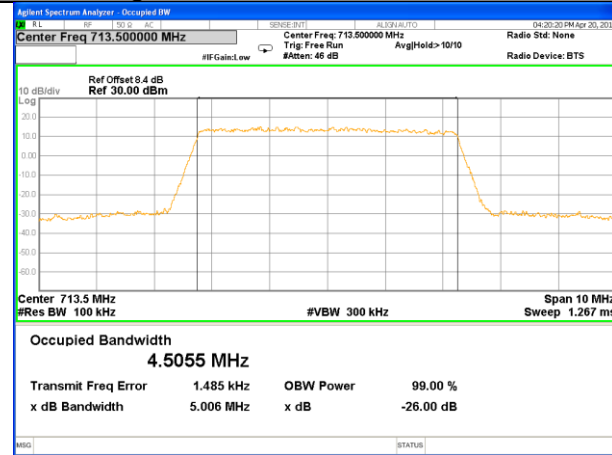

Lowest Channel / 5MHz / QPSK

Lowest Channel / 5MHz / 16QAM

Middle Channel / 5MHz / QPSK

Middle Channel / 5MHz / 16QAM

Highest Channel / 5MHz / QPSK

Highest Channel / 5MHz / 16QAM

LTE band 13

LTE band 13 (99% and -26 Bandwidth)

LTE band 17

LTE band 17 (99% and -26 Bandwidth)

Lowest Channel / 5MHz / QPSK

Lowest Channel / 5MHz / 16QAM

Middle Channel / 5MHz / QPSK

Middle Channel / 5MHz / 16QAM

Highest Channel / 5MHz / QPSK

Highest Channel / 5MHz / 16QAM

LTE band 17

LTE band 17 (99% and -26 Bandwidth)

Lowest Channel / 10MHz / QPSK

Lowest Channel / 10MHz / 16QAM

Middle Channel / 10MHz / QPSK

Middle Channel / 10MHz / 16QAM

Highest Channel / 10MHz / QPSK

Highest Channel / 10MHz / 16QAM