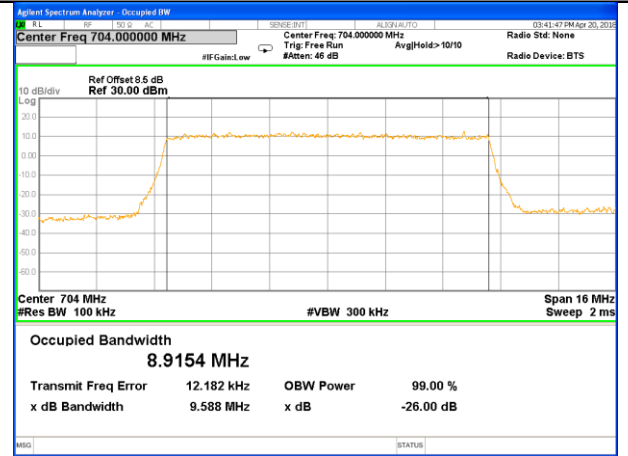

Highest Channel / 10MHz / QPSK

Highest Channel / 10MHz / 16QAM

LTE band 12

LTE band 12 (99% and -26 Bandwidth)

LTE band 12

LTE band 12 (99% and -26 Bandwidth)

LTE band 12

LTE band 12 (99% and -26 Bandwidth)

Lowest Channel / 5MHz / QPSK

Lowest Channel / 5MHz / 16QAM

Middle Channel / 5MHz / QPSK

Middle Channel / 5MHz / 16QAM

Highest Channel / 5MHz / QPSK

Highest Channel / 5MHz / 16QAM

LTE band 12

LTE band 12 (99% and -26 Bandwidth)

Lowest Channel / 10MHz / QPSK

Lowest Channel / 10MHz / 16QAM

Middle Channel / 10MHz / QPSK

Middle Channel / 10MHz / 16QAM

Highest Channel / 10MHz / QPSK

Highest Channel / 10MHz / 16QAM

LTE band 13

LTE band 13 (99% and -26 Bandwidth)