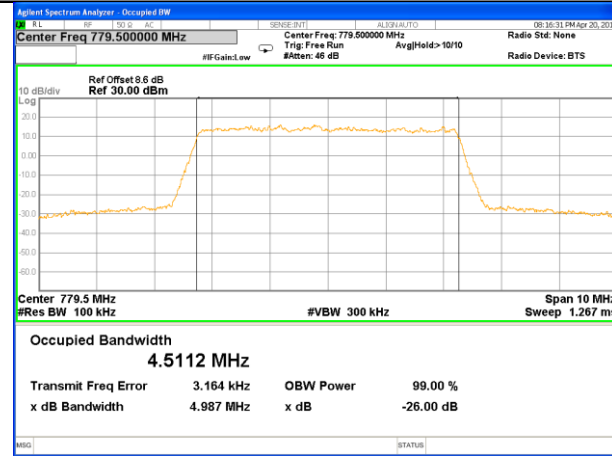

Lowest Channel / 5MHz / QPSK

Lowest Channel / 5MHz / 16QAM

Middle Channel / 5MHz / QPSK

Middle Channel / 5MHz / 16QAM

Highest Channel / 5MHz / QPSK

Highest Channel / 5MHz / 16QAM

LTE band 12

LTE band 12 (99% and -26 Bandwidth)

Lowest Channel / 10MHz / QPSK

Lowest Channel / 10MHz / 16QAM

Middle Channel / 10MHz / QPSK

Middle Channel / 10MHz / 16QAM

Highest Channel / 10MHz / QPSK

Highest Channel / 10MHz / 16QAM

LTE band 13

LTE band 13 (99% and -26 Bandwidth)

Lowest Channel / 5MHz / QPSK

Lowest Channel / 5MHz / 16QAM

Middle Channel / 5MHz / QPSK

Middle Channel / 5MHz / 16QAM

Highest Channel / 5MHz / QPSK

Highest Channel / 5MHz / 16QAM

LTE band 13

LTE band 13 (99% and -26 Bandwidth)