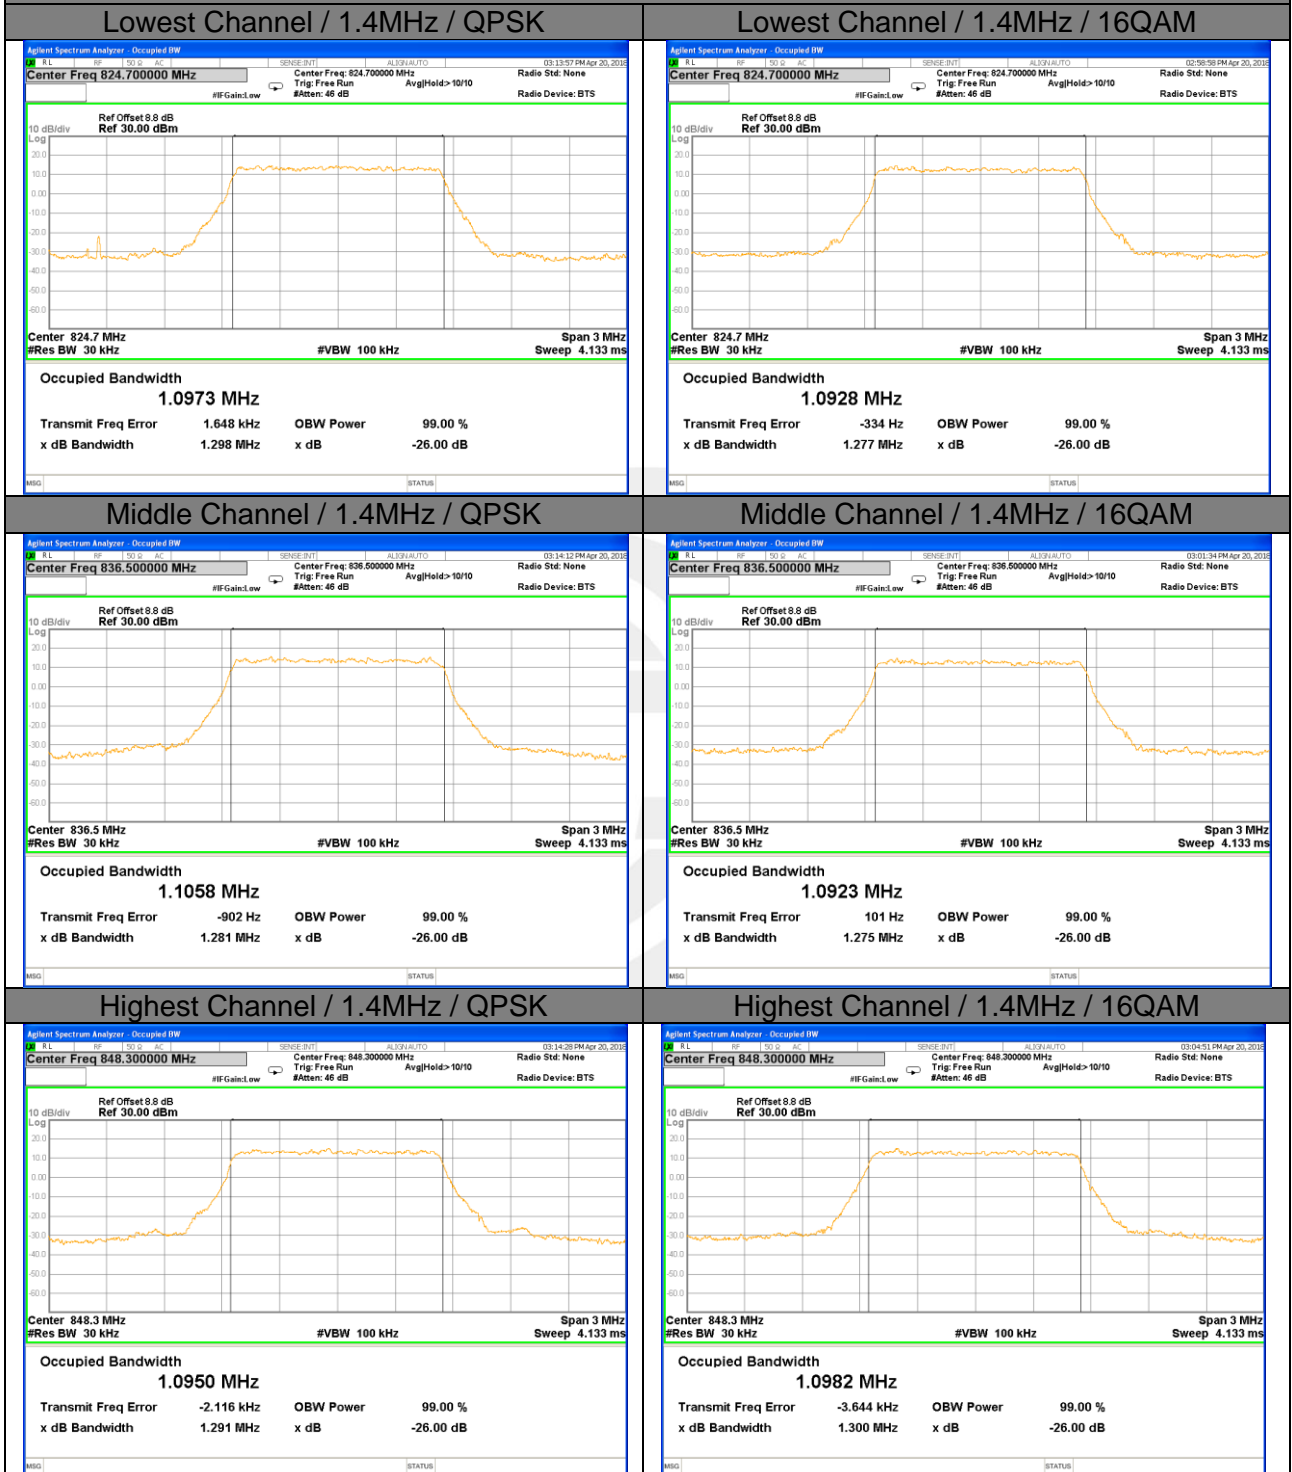

LTE band 5

LTE band 5 (99% and -26 Bandwidth)

LTE band 5

LTE band 5 (99% and -26 Bandwidth)

Lowest Channel / 3MHz / QPSK

Lowest Channel / 3MHz / 16QAM

Middle Channel / 3MHz / QPSK

Middle Channel / 3MHz / 16QAM

Highest Channel / 3MHz / QPSK

Highest Channel / 3MHz / 16QAM

LTE band 5

LTE band 5 (99% and -26 Bandwidth)

Lowest Channel / 5MHz / QPSK

Lowest Channel / 5MHz / 16QAM

Middle Channel / 5MHz / QPSK

Middle Channel / 5MHz / 16QAM

Highest Channel / 5MHz / QPSK

Highest Channel / 5MHz / 16QAM

LTE band 5

LTE band 5 (99% and -26 Bandwidth)

Lowest Channel / 10MHz / QPSK

Lowest Channel / 10MHz / 16QAM

Middle Channel / 10MHz / QPSK

Middle Channel / 10MHz / 16QAM

Highest Channel / 10MHz / QPSK

Highest Channel / 10MHz / 16QAM

LTE band 12

LTE band 12 (99% and -26 Bandwidth)

LTE band 12

LTE band 12 (99% and -26 Bandwidth)

LTE band 12

LTE band 12 (99% and -26 Bandwidth)