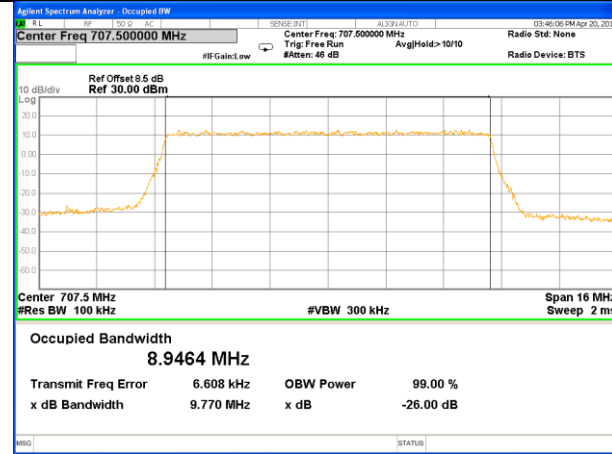

Highest Channel / 10MHz / QPSK

Highest Channel / 10MHz / 16QAM

LTE band 12

LTE band 12 (99% and -26 Bandwidth)

LTE band 12

LTE band 12 (99% and -26 Bandwidth)

LTE band 12

LTE band 12 (99% and -26 Bandwidth)

Lowest Channel / 5MHz / QPSK

Lowest Channel / 5MHz / 16QAM

Middle Channel / 5MHz / QPSK

Middle Channel / 5MHz / 16QAM

Highest Channel / 5MHz / QPSK

Highest Channel / 5MHz / 16QAM

LTE band 12

LTE band 12 (99% and -26 Bandwidth)

Lowest Channel / 10MHz / QPSK

Lowest Channel / 10MHz / 16QAM

Middle Channel / 10MHz / QPSK

Middle Channel / 10MHz / 16QAM

Highest Channel / 10MHz / QPSK

Highest Channel / 10MHz / 16QAM

LTE band 13

LTE band 13 (99% and -26 Bandwidth)