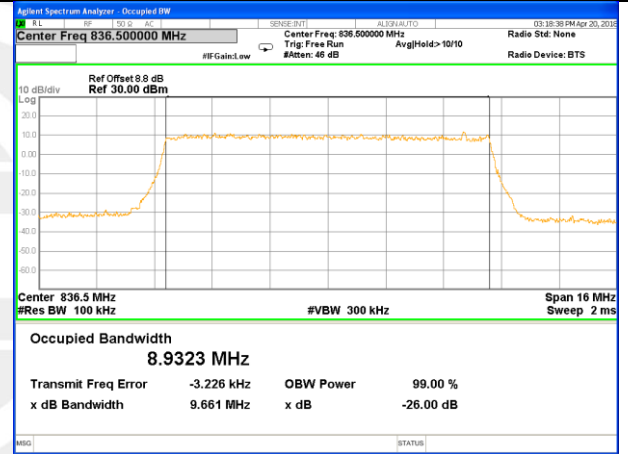

Highest Channel / 3MHz / QPSK

Highest Channel / 3MHz / 16QAM

LTE band 5

LTE band 5 (99% and -26 Bandwidth)

Lowest Channel / 5MHz / QPSK

Lowest Channel / 5MHz / 16QAM

Middle Channel / 5MHz / QPSK

Middle Channel / 5MHz / 16QAM

Highest Channel / 5MHz / QPSK

Highest Channel / 5MHz / 16QAM

LTE band 5

LTE band 5 (99% and -26 Bandwidth)

Lowest Channel / 10MHz / QPSK

Lowest Channel / 10MHz / 16QAM

Middle Channel / 10MHz / QPSK

Middle Channel / 10MHz / 16QAM

Highest Channel / 10MHz / QPSK

Highest Channel / 10MHz / 16QAM

LTE band 12

LTE band 12 (99% and -26 Bandwidth)

LTE band 12

LTE band 12 (99% and -26 Bandwidth)

LTE band 12

LTE band 12 (99% and -26 Bandwidth)