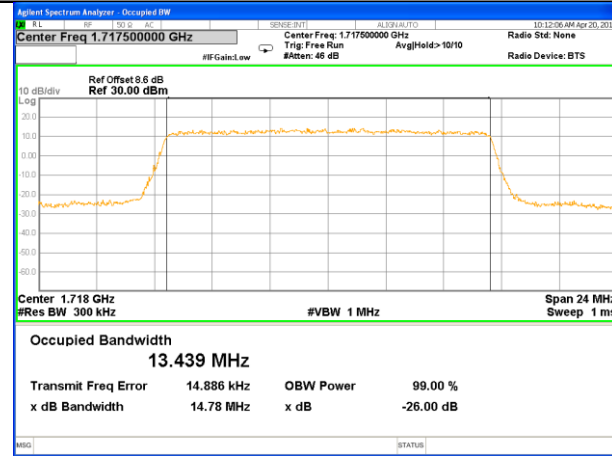

Middle Channel / 5MHz / QPSK

Middle Channel / 5MHz / 16QAM

Highest Channel / 5MHz / QPSK

Highest Channel / 5MHz / 16QAM

LTE band 4

LTE band 4 (99% and -26 Bandwidth)

Lowest Channel / 10MHz / QPSK

Lowest Channel / 10MHz / 16QAM

Middle Channel / 10MHz / QPSK

Middle Channel / 10MHz / 16QAM

Highest Channel / 10MHz / QPSK

Highest Channel / 10MHz / 16QAM

LTE band 4

LTE band 4 (99% and -26 Bandwidth)

Lowest Channel / 15MHz / QPSK

Lowest Channel / 15MHz / 16QAM

Middle Channel / 15MHz / QPSK

Middle Channel / 15MHz / 16QAM

Highest Channel / 15MHz / QPSK

Highest Channel / 15MHz / 16QAM

LTE band 4

LTE band 4 (99% and -26 Bandwidth)

Lowest Channel / 20MHz / QPSK

Lowest Channel / 20MHz / 16QAM