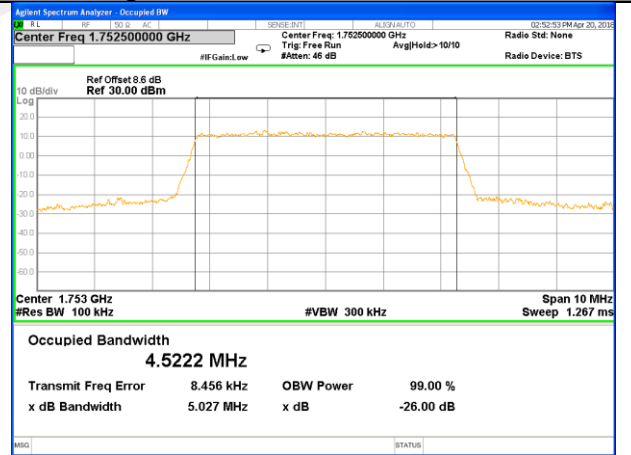

Middle Channel / 3MHz / QPSK

Middle Channel / 3MHz / 16QAM

Highest Channel / 3MHz / QPSK

Highest Channel / 3MHz / 16QAM

LTE band 4

LTE band 4 (99% and -26 Bandwidth)

Lowest Channel / 5MHz / QPSK

Lowest Channel / 5MHz / 16QAM

Middle Channel / 5MHz / QPSK

Middle Channel / 5MHz / 16QAM

Highest Channel / 5MHz / QPSK

Highest Channel / 5MHz / 16QAM

LTE band 4

LTE band 4 (99% and -26 Bandwidth)

Lowest Channel / 10MHz / QPSK

Lowest Channel / 10MHz / 16QAM

Middle Channel / 10MHz / QPSK

Middle Channel / 10MHz / 16QAM

Highest Channel / 10MHz / QPSK

Highest Channel / 10MHz / 16QAM

LTE band 4

LTE band 4 (99% and -26 Bandwidth)

Lowest Channel / 15MHz / QPSK

Lowest Channel / 15MHz / 16QAM