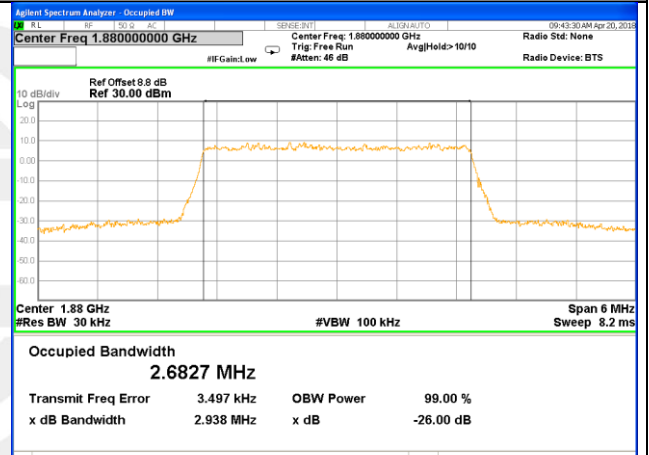

# OCCUPIED BANDWIDTH LTE band 2

LTE band 2 (99% and -26 Bandwidth)

LTE band 2

LTE band 2 (99% and -26 Bandwidth)

Lowest Channel / 3MHz / QPSK

Lowest Channel / 3MHz / 16QAM

Middle Channel / 3MHz / QPSK

Middle Channel / 3MHz / 16QAM

Highest Channel / 3MHz / QPSK

Highest Channel / 3MHz / 16QAM

LTE band 2

LTE band 2 (99% and -26 Bandwidth)

Lowest Channel / 5MHz / QPSK

Lowest Channel / 5MHz / 16QAM

Middle Channel / 5MHz / QPSK

Middle Channel / 5MHz / 16QAM

Highest Channel / 5MHz / QPSK

Highest Channel / 5MHz / 16QAM

LTE band 2

LTE band 2 (99% and -26 Bandwidth)

Lowest Channel / 10MHz / QPSK

Lowest Channel / 10MHz / 16QAM

Middle Channel / 10MHz / QPSK

Middle Channel / 10MHz / 16QAM