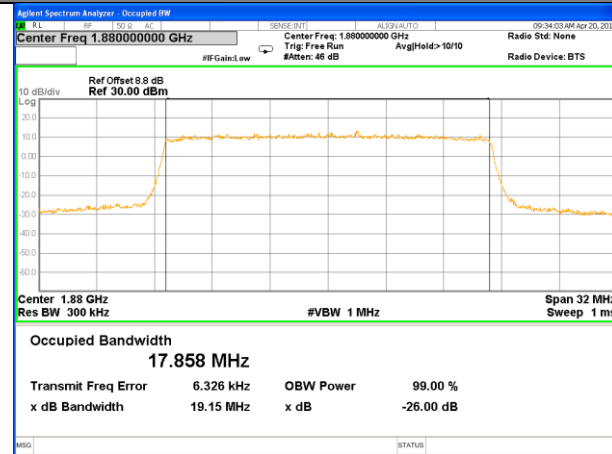

Highest Channel / 10MHz / QPSK

Highest Channel / 10MHz / 16QAM

LTE band 2

LTE band 2 (99% and -26 Bandwidth)

Lowest Channel / 15MHz / QPSK

Lowest Channel / 15MHz / 16QAM

Middle Channel / 15MHz / QPSK

Middle Channel / 15MHz / 16QAM

Highest Channel / 15MHz / QPSK

Highest Channel / 15MHz / 16QAM

LTE band 2

LTE band 2 (99% and -26 Bandwidth)

Lowest Channel / 20MHz / QPSK

Lowest Channel / 20MHz / 16QAM

Middle Channel / 20MHz / QPSK

Middle Channel / 20MHz / 16QAM

Highest Channel / 20MHz / QPSK

Highest Channel / 20MHz / 16QAM

LTE band 4

LTE band 4 (99% and -26 Bandwidth)

LTE band 4

LTE band 4 (99% and -26 Bandwidth)

Lowest Channel / 3MHz / QPSK

Lowest Channel / 3MHz / 16QAM