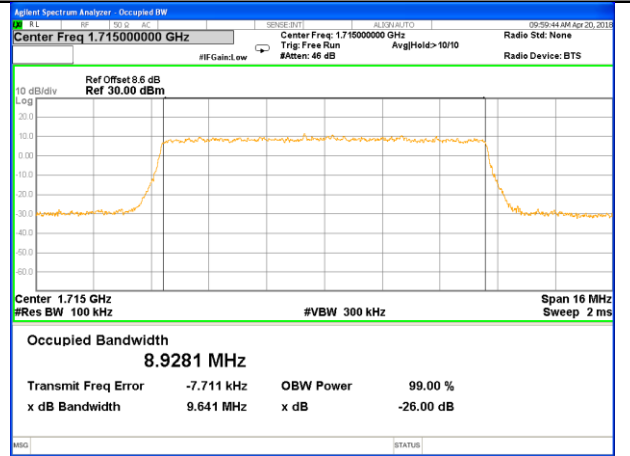

Middle Channel / 3MHz / QPSK

Middle Channel / 3MHz / 16QAM

Highest Channel / 3MHz / QPSK

Highest Channel / 3MHz / 16QAM

LTE band 4

LTE band 4 (99% and -26 Bandwidth)

Lowest Channel / 5MHz / QPSK

Lowest Channel / 5MHz / 16QAM

Middle Channel / 5MHz / QPSK

Middle Channel / 5MHz / 16QAM

Highest Channel / 5MHz / QPSK

Highest Channel / 5MHz / 16QAM

LTE band 4

LTE band 4 (99% and -26 Bandwidth)

Lowest Channel / 10MHz / QPSK

Lowest Channel / 10MHz / 16QAM

Middle Channel / 10MHz / QPSK

Middle Channel / 10MHz / 16QAM

Highest Channel / 10MHz / QPSK

Highest Channel / 10MHz / 16QAM

LTE band 4

LTE band 4 (99% and -26 Bandwidth)

Lowest Channel / 15MHz / QPSK

Lowest Channel / 15MHz / 16QAM