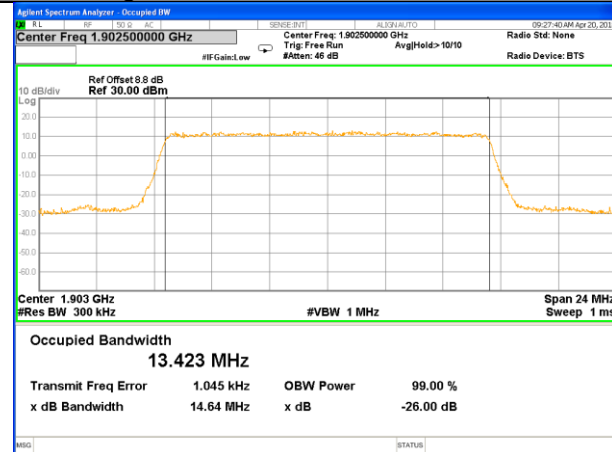

Highest Channel / 5MHz / QPSK

Highest Channel / 5MHz / 16QAM

LTE band 2

LTE band 2 (99% and -26 Bandwidth)

Lowest Channel / 10MHz / QPSK

Lowest Channel / 10MHz / 16QAM

Middle Channel / 10MHz / QPSK

Middle Channel / 10MHz / 16QAM

Highest Channel / 10MHz / QPSK

Highest Channel / 10MHz / 16QAM

LTE band 2

LTE band 2 (99% and -26 Bandwidth)

Lowest Channel / 15MHz / QPSK

Lowest Channel / 15MHz / 16QAM

Middle Channel / 15MHz / QPSK

Middle Channel / 15MHz / 16QAM

Highest Channel / 15MHz / QPSK

Highest Channel / 15MHz / 16QAM

LTE band 2

LTE band 2 (99% and -26 Bandwidth)

Lowest Channel / 20MHz / QPSK

Lowest Channel / 20MHz / 16QAM

Middle Channel / 20MHz / QPSK

Middle Channel / 20MHz / 16QAM

Highest Channel / 20MHz / QPSK

Highest Channel / 20MHz / 16QAM

LTE band 4

LTE band 4 (99% and -26 Bandwidth)

LTE band 4

LTE band 4 (99% and -26 Bandwidth)

Lowest Channel / 3MHz / QPSK

Lowest Channel / 3MHz / 16QAM