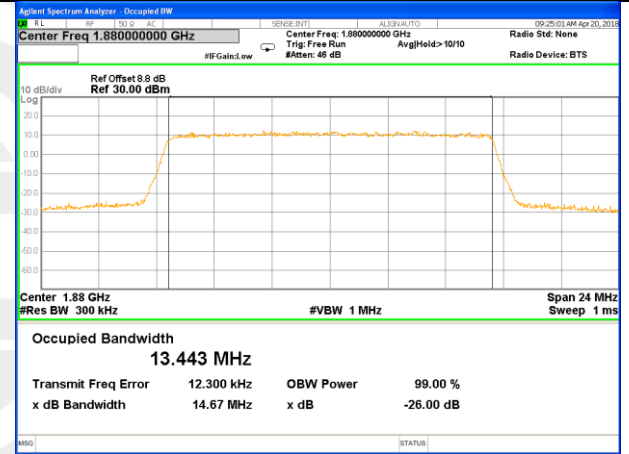

Highest Channel / 5MHz / QPSK

Highest Channel / 5MHz / 16QAM

LTE band 2

LTE band 2 (99% and -26 Bandwidth)

Lowest Channel / 10MHz / QPSK

Lowest Channel / 10MHz / 16QAM

Middle Channel / 10MHz / QPSK

Middle Channel / 10MHz / 16QAM

Highest Channel / 10MHz / QPSK

Highest Channel / 10MHz / 16QAM

LTE band 2

LTE band 2 (99% and -26 Bandwidth)

Lowest Channel / 15MHz / QPSK

Lowest Channel / 15MHz / 16QAM

Middle Channel / 15MHz / QPSK

Middle Channel / 15MHz / 16QAM

Highest Channel / 15MHz / QPSK

Highest Channel / 15MHz / 16QAM

LTE band 2

LTE band 2 (99% and -26 Bandwidth)

Lowest Channel / 20MHz / QPSK

Lowest Channel / 20MHz / 16QAM

Middle Channel / 20MHz / QPSK

Middle Channel / 20MHz / 16QAM

Highest Channel / 20MHz / QPSK

Highest Channel / 20MHz / 16QAM

LTE band 4

LTE band 4 (99% and -26 Bandwidth)

LTE band 4

LTE band 4 (99% and -26 Bandwidth)

Lowest Channel / 3MHz / QPSK

Lowest Channel / 3MHz / 16QAM