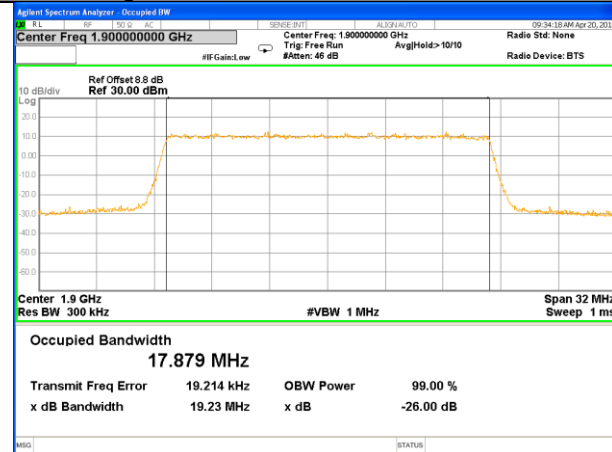

Highest Channel / 10MHz / QPSK

Highest Channel / 10MHz / 16QAM

LTE band 2

LTE band 2 (99% and -26 Bandwidth)

Lowest Channel / 15MHz / QPSK

Lowest Channel / 15MHz / 16QAM

Middle Channel / 15MHz / QPSK

Middle Channel / 15MHz / 16QAM

Highest Channel / 15MHz / QPSK

Highest Channel / 15MHz / 16QAM

LTE band 2

LTE band 2 (99% and -26 Bandwidth)

Lowest Channel / 20MHz / QPSK

Lowest Channel / 20MHz / 16QAM

Middle Channel / 20MHz / QPSK

Middle Channel / 20MHz / 16QAM

Highest Channel / 20MHz / QPSK

Highest Channel / 20MHz / 16QAM

LTE band 4

LTE band 4 (99% and -26 Bandwidth)

LTE band 4

LTE band 4 (99% and -26 Bandwidth)

Lowest Channel / 3MHz / QPSK

Lowest Channel / 3MHz / 16QAM