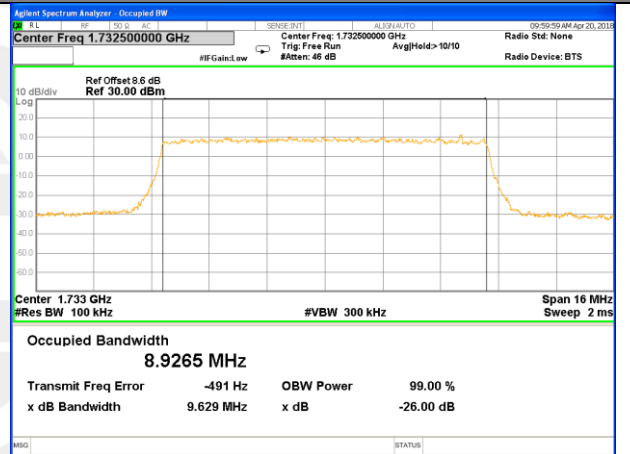

Middle Channel / 3MHz / QPSK

Middle Channel / 3MHz / 16QAM

Highest Channel / 3MHz / QPSK

Highest Channel / 3MHz / 16QAM

LTE band 4

LTE band 4 (99% and -26 Bandwidth)

Lowest Channel / 5MHz / QPSK

Lowest Channel / 5MHz / 16QAM

Middle Channel / 5MHz / QPSK

Middle Channel / 5MHz / 16QAM

Highest Channel / 5MHz / QPSK

Highest Channel / 5MHz / 16QAM

LTE band 4

LTE band 4 (99% and -26 Bandwidth)

Lowest Channel / 10MHz / QPSK

Lowest Channel / 10MHz / 16QAM

Middle Channel / 10MHz / QPSK

Middle Channel / 10MHz / 16QAM

Highest Channel / 10MHz / QPSK

Highest Channel / 10MHz / 16QAM

LTE band 4

LTE band 4 (99% and -26 Bandwidth)

Lowest Channel / 15MHz / QPSK

Lowest Channel / 15MHz / 16QAM