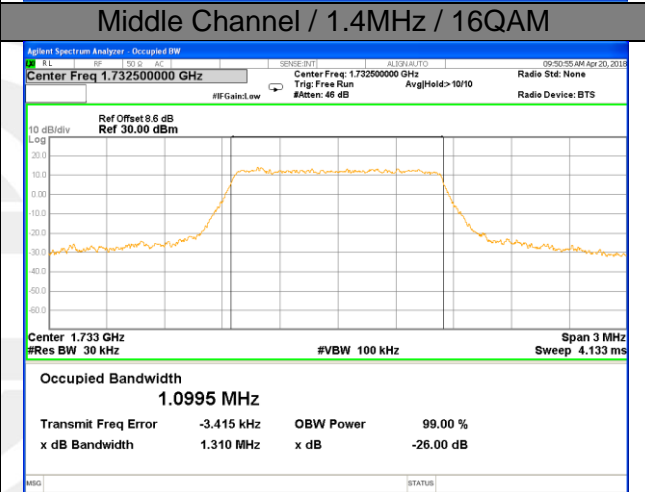

Highest Channel / 15MHz / QPSK

Highest Channel / 15MHz / 16QAM

LTE band 2

LTE band 2 (99% and -26 Bandwidth)

Lowest Channel / 20MHz / QPSK

Lowest Channel / 20MHz / 16QAM

Middle Channel / 20MHz / QPSK

Middle Channel / 20MHz / 16QAM

Highest Channel / 20MHz / QPSK

Highest Channel / 20MHz / 16QAM

LTE band 4

LTE band 4 (99% and -26 Bandwidth)

LTE band 4

LTE band 4 (99% and -26 Bandwidth)

Lowest Channel / 3MHz / QPSK

Lowest Channel / 3MHz / 16QAM

Middle Channel / 3MHz / QPSK

Middle Channel / 3MHz / 16QAM

Highest Channel / 3MHz / QPSK

Highest Channel / 3MHz / 16QAM

LTE band 4

LTE band 4 (99% and -26 Bandwidth)

Lowest Channel / 5MHz / QPSK

Lowest Channel / 5MHz / 16QAM