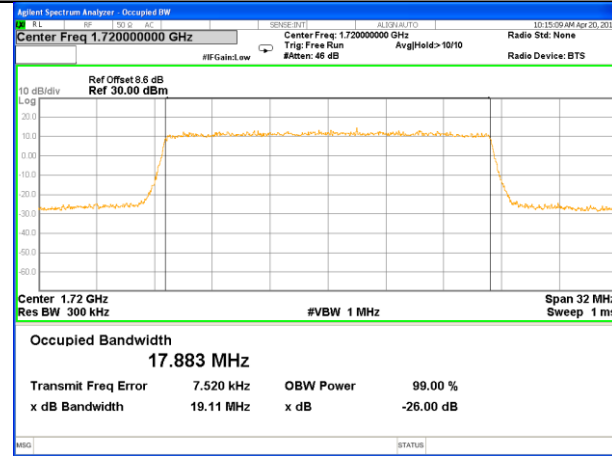

Middle Channel / 10MHz / QPSK

Middle Channel / 10MHz / 16QAM

Highest Channel / 10MHz / QPSK

Highest Channel / 10MHz / 16QAM

LTE band 4

LTE band 4 (99% and -26 Bandwidth)

Lowest Channel / 15MHz / QPSK

Lowest Channel / 15MHz / 16QAM

Middle Channel / 15MHz / QPSK

Middle Channel / 15MHz / 16QAM

Highest Channel / 15MHz / QPSK

Highest Channel / 15MHz / 16QAM

LTE band 4

LTE band 4 (99% and -26 Bandwidth)

Lowest Channel / 20MHz / QPSK

Lowest Channel / 20MHz / 16QAM