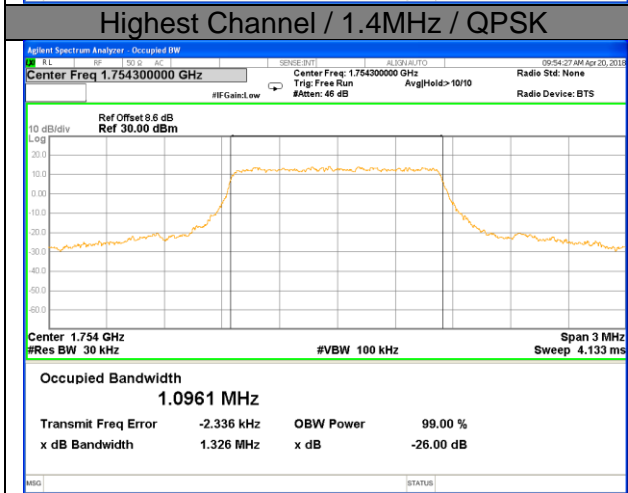

Highest Channel / 15MHz / QPSK

Highest Channel / 15MHz / 16QAM

LTE band 2

LTE band 2 (99% and -26 Bandwidth)

Lowest Channel / 20MHz / QPSK

Lowest Channel / 20MHz / 16QAM

Middle Channel / 20MHz / QPSK

Middle Channel / 20MHz / 16QAM

Highest Channel / 20MHz / QPSK

Highest Channel / 20MHz / 16QAM

LTE band 4

LTE band 4 (99% and -26 Bandwidth)

LTE band 4

LTE band 4 (99% and -26 Bandwidth)

Lowest Channel / 3MHz / QPSK

Lowest Channel / 3MHz / 16QAM

Middle Channel / 3MHz / QPSK

Middle Channel / 3MHz / 16QAM

Highest Channel / 3MHz / QPSK

Highest Channel / 3MHz / 16QAM

LTE band 4

LTE band 4 (99% and -26 Bandwidth)

Lowest Channel / 5MHz / QPSK

Lowest Channel / 5MHz / 16QAM