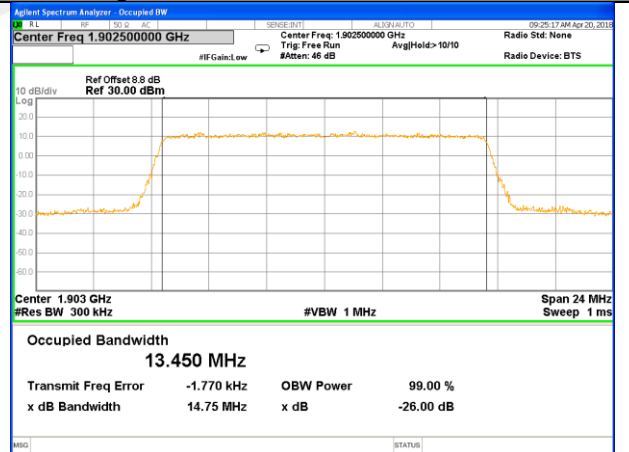

Highest Channel / 5MHz / QPSK

Highest Channel / 5MHz / 16QAM

LTE band 2

LTE band 2 (99% and -26 Bandwidth)

Lowest Channel / 10MHz / QPSK

Lowest Channel / 10MHz / 16QAM

Middle Channel / 10MHz / QPSK

Middle Channel / 10MHz / 16QAM

Highest Channel / 10MHz / QPSK

Highest Channel / 10MHz / 16QAM

LTE band 2

LTE band 2 (99% and -26 Bandwidth)

Lowest Channel / 15MHz / QPSK

Lowest Channel / 15MHz / 16QAM

Middle Channel / 15MHz / QPSK

Middle Channel / 15MHz / 16QAM

Highest Channel / 15MHz / QPSK

Highest Channel / 15MHz / 16QAM

LTE band 2

LTE band 2 (99% and -26 Bandwidth)

Lowest Channel / 20MHz / QPSK

Lowest Channel / 20MHz / 16QAM

Middle Channel / 20MHz / QPSK

Middle Channel / 20MHz / 16QAM