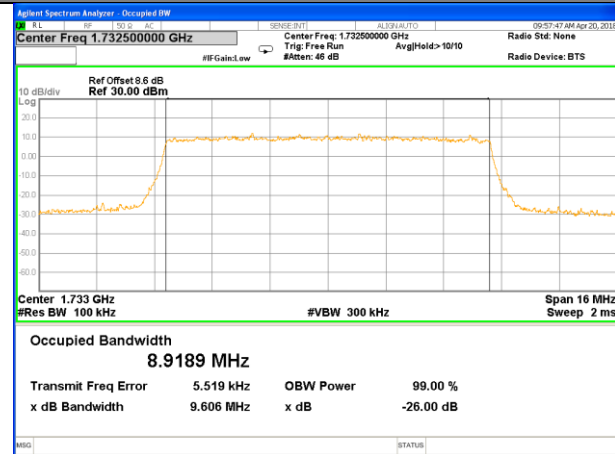

Middle Channel / 3MHz / QPSK

Middle Channel / 3MHz / 16QAM

Highest Channel / 3MHz / QPSK

Highest Channel / 3MHz / 16QAM

LTE band 4

LTE band 4 (99% and -26 Bandwidth)

Lowest Channel / 5MHz / QPSK

Lowest Channel / 5MHz / 16QAM

Middle Channel / 5MHz / QPSK

Middle Channel / 5MHz / 16QAM

Highest Channel / 5MHz / QPSK

Highest Channel / 5MHz / 16QAM

LTE band 4

LTE band 4 (99% and -26 Bandwidth)

Lowest Channel / 10MHz / QPSK

Lowest Channel / 10MHz / 16QAM

Middle Channel / 10MHz / QPSK

Middle Channel / 10MHz / 16QAM

Highest Channel / 10MHz / QPSK

Highest Channel / 10MHz / 16QAM

LTE band 4

LTE band 4 (99% and -26 Bandwidth)

Lowest Channel / 15MHz / QPSK

Lowest Channel / 15MHz / 16QAM