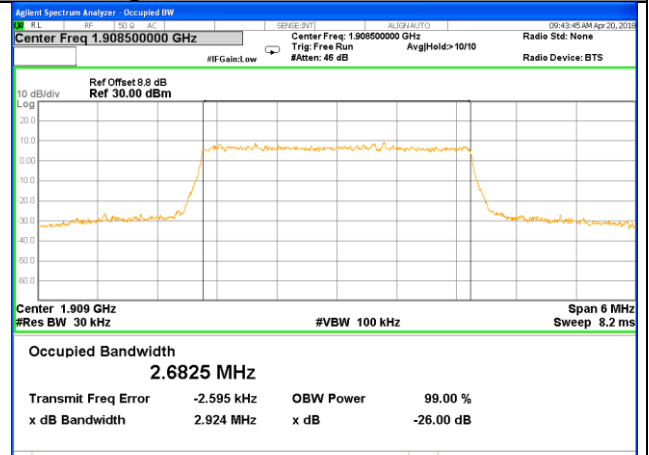

# OCCUPIED BANDWIDTH LTE band 2

LTE band 2 (99% and -26 Bandwidth)

LTE band 2

LTE band 2 (99% and -26 Bandwidth)

Lowest Channel / 3MHz / QPSK

Lowest Channel / 3MHz / 16QAM

Middle Channel / 3MHz / QPSK

Middle Channel / 3MHz / 16QAM

Highest Channel / 3MHz / QPSK

Highest Channel / 3MHz / 16QAM

LTE band 2

LTE band 2 (99% and -26 Bandwidth)

Lowest Channel / 5MHz / QPSK

Lowest Channel / 5MHz / 16QAM

Middle Channel / 5MHz / QPSK

Middle Channel / 5MHz / 16QAM

Highest Channel / 5MHz / QPSK

Highest Channel / 5MHz / 16QAM

LTE band 2

LTE band 2 (99% and -26 Bandwidth)

Lowest Channel / 10MHz / QPSK

Lowest Channel / 10MHz / 16QAM

Middle Channel / 10MHz / QPSK

Middle Channel / 10MHz / 16QAM