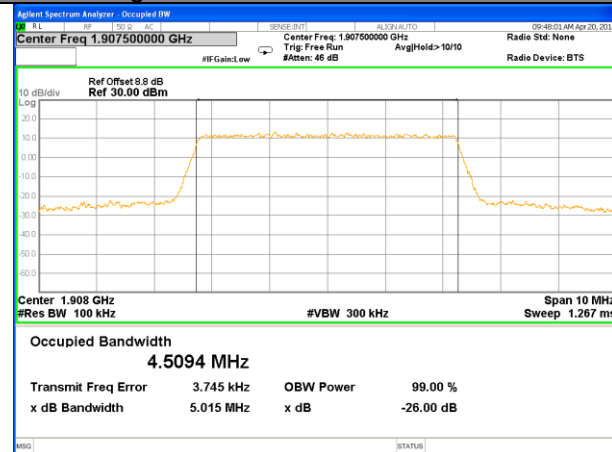

Highest Channel / 3MHz / QPSK

Highest Channel / 3MHz / 16QAM

LTE band 2

LTE band 2 (99% and -26 Bandwidth)

Lowest Channel / 5MHz / QPSK

Lowest Channel / 5MHz / 16QAM

Middle Channel / 5MHz / QPSK

Middle Channel / 5MHz / 16QAM

Highest Channel / 5MHz / QPSK

Highest Channel / 5MHz / 16QAM

LTE band 2

LTE band 2 (99% and -26 Bandwidth)

Lowest Channel / 10MHz / QPSK

Lowest Channel / 10MHz / 16QAM

Middle Channel / 10MHz / QPSK

Middle Channel / 10MHz / 16QAM