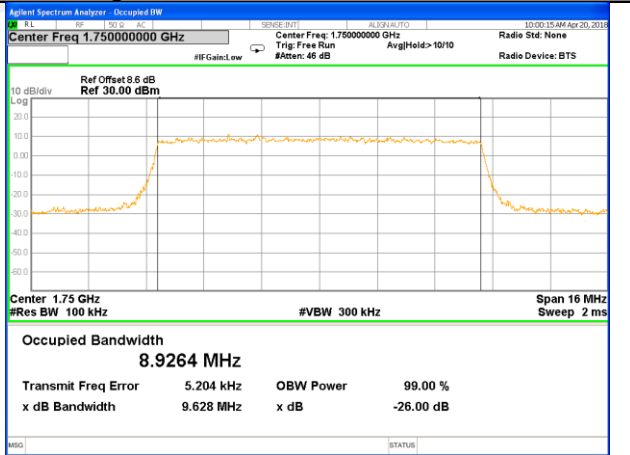

Middle Channel / 5MHz / QPSK

Middle Channel / 5MHz / 16QAM

Highest Channel / 5MHz / QPSK

Highest Channel / 5MHz / 16QAM

LTE band 4

LTE band 4 (99% and -26 Bandwidth)

Lowest Channel / 10MHz / QPSK

Lowest Channel / 10MHz / 16QAM

Middle Channel / 10MHz / QPSK

Middle Channel / 10MHz / 16QAM

Highest Channel / 10MHz / QPSK

Highest Channel / 10MHz / 16QAM

LTE band 4

LTE band 4 (99% and -26 Bandwidth)

Lowest Channel / 15MHz / QPSK

Lowest Channel / 15MHz / 16QAM

Middle Channel / 15MHz / QPSK

Middle Channel / 15MHz / 16QAM

Highest Channel / 15MHz / QPSK

Highest Channel / 15MHz / 16QAM

LTE band 4

LTE band 4 (99% and -26 Bandwidth)

Lowest Channel / 20MHz / QPSK

Lowest Channel / 20MHz / 16QAM