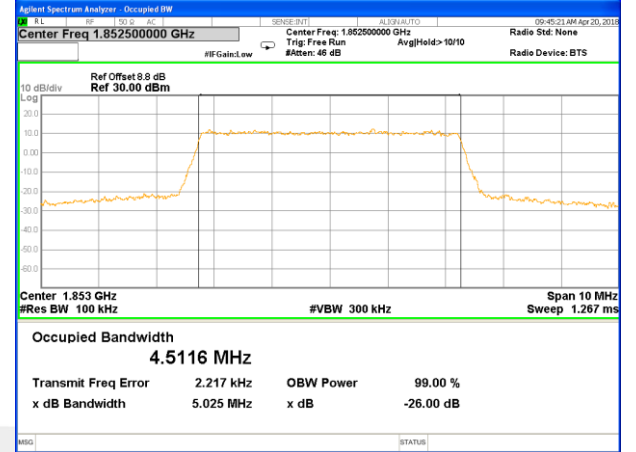

# OCCUPIED BANDWIDTH LTE band 2

LTE band 2 (99% and -26 Bandwidth)

LTE band 2

LTE band 2 (99% and -26 Bandwidth)

Lowest Channel / 3MHz / QPSK

Lowest Channel / 3MHz / 16QAM

Middle Channel / 3MHz / QPSK

Middle Channel / 3MHz / 16QAM

Highest Channel / 3MHz / QPSK

Highest Channel / 3MHz / 16QAM

LTE band 2

LTE band 2 (99% and -26 Bandwidth)

Lowest Channel / 5MHz / QPSK

Lowest Channel / 5MHz / 16QAM

Middle Channel / 5MHz / QPSK

Middle Channel / 5MHz / 16QAM

Highest Channel / 5MHz / QPSK

Highest Channel / 5MHz / 16QAM

LTE band 2

LTE band 2 (99% and -26 Bandwidth)

Lowest Channel / 10MHz / QPSK

Lowest Channel / 10MHz / 16QAM

Middle Channel / 10MHz / QPSK

Middle Channel / 10MHz / 16QAM

Highest Channel / 10MHz / QPSK

Highest Channel / 10MHz / 16QAM

LTE band 2

LTE band 2 (99% and -26 Bandwidth)

Lowest Channel / 15MHz / QPSK

Lowest Channel / 15MHz / 16QAM

Middle Channel / 15MHz / QPSK

Middle Channel / 15MHz / 16QAM