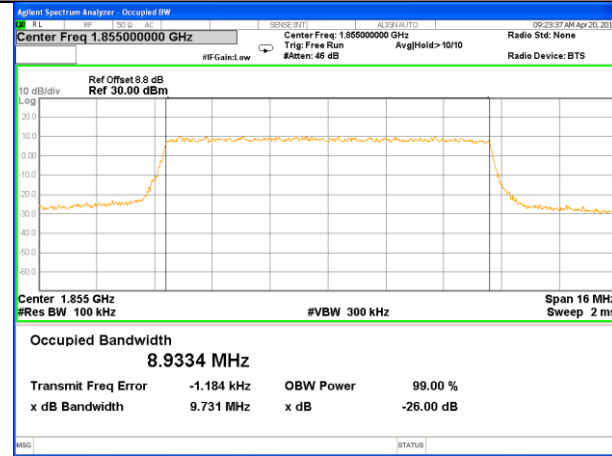

Highest Channel / 3MHz / QPSK

Highest Channel / 3MHz / 16QAM

LTE band 2

LTE band 2 (99% and -26 Bandwidth)

Lowest Channel / 5MHz / QPSK

Lowest Channel / 5MHz / 16QAM

Middle Channel / 5MHz / QPSK

Middle Channel / 5MHz / 16QAM

Highest Channel / 5MHz / QPSK

Highest Channel / 5MHz / 16QAM

LTE band 2

LTE band 2 (99% and -26 Bandwidth)

Lowest Channel / 10MHz / QPSK

Lowest Channel / 10MHz / 16QAM

Middle Channel / 10MHz / QPSK

Middle Channel / 10MHz / 16QAM

Highest Channel / 10MHz / QPSK

Highest Channel / 10MHz / 16QAM

LTE band 2

LTE band 2 (99% and -26 Bandwidth)

Lowest Channel / 15MHz / QPSK

Lowest Channel / 15MHz / 16QAM

Middle Channel / 15MHz / QPSK

Middle Channel / 15MHz / 16QAM

Highest Channel / 15MHz / QPSK

Highest Channel / 15MHz / 16QAM

LTE band 2

LTE band 2 (99% and -26 Bandwidth)

Lowest Channel / 20MHz / QPSK

Lowest Channel / 20MHz / 16QAM

Middle Channel / 20MHz / QPSK

Middle Channel / 20MHz / 16QAM