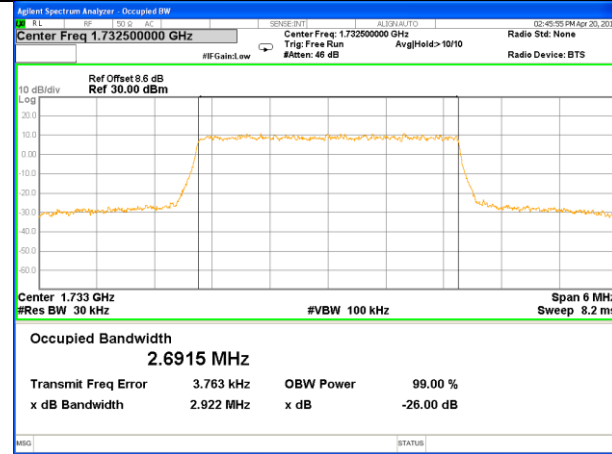

Highest Channel / 15MHz / QPSK

Highest Channel / 15MHz / 16QAM

LTE band 2

LTE band 2 (99% and -26 Bandwidth)

Lowest Channel / 20MHz / QPSK

Lowest Channel / 20MHz / 16QAM

Middle Channel / 20MHz / QPSK

Middle Channel / 20MHz / 16QAM

Highest Channel / 20MHz / QPSK

Highest Channel / 20MHz / 16QAM

LTE band 4

LTE band 4 (99% and -26 Bandwidth)

LTE band 4

LTE band 4 (99% and -26 Bandwidth)

Lowest Channel / 3MHz / QPSK

Lowest Channel / 3MHz / 16QAM

Middle Channel / 3MHz / QPSK

Middle Channel / 3MHz / 16QAM

Highest Channel / 3MHz / QPSK

Highest Channel / 3MHz / 16QAM

LTE band 4

LTE band 4 (99% and -26 Bandwidth)

Lowest Channel / 5MHz / QPSK

Lowest Channel / 5MHz / 16QAM