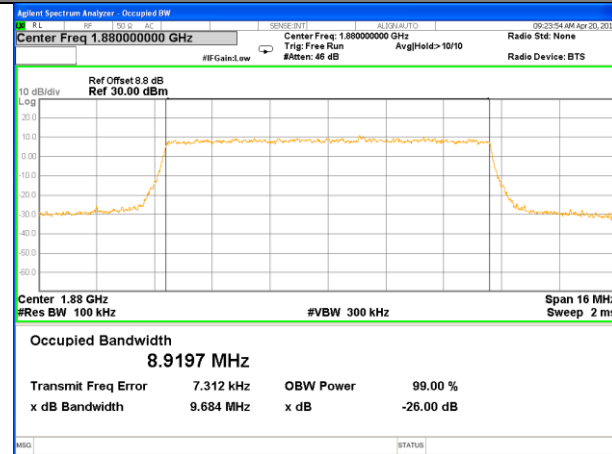

Highest Channel / 3MHz / QPSK

Highest Channel / 3MHz / 16QAM

LTE band 2

LTE band 2 (99% and -26 Bandwidth)

Lowest Channel / 5MHz / QPSK

Lowest Channel / 5MHz / 16QAM

Middle Channel / 5MHz / QPSK

Middle Channel / 5MHz / 16QAM

Highest Channel / 5MHz / QPSK

Highest Channel / 5MHz / 16QAM

LTE band 2

LTE band 2 (99% and -26 Bandwidth)

Lowest Channel / 10MHz / QPSK

Lowest Channel / 10MHz / 16QAM

Middle Channel / 10MHz / QPSK

Middle Channel / 10MHz / 16QAM

Highest Channel / 10MHz / QPSK

Highest Channel / 10MHz / 16QAM

LTE band 2

LTE band 2 (99% and -26 Bandwidth)

Lowest Channel / 15MHz / QPSK

Lowest Channel / 15MHz / 16QAM

Middle Channel / 15MHz / QPSK

Middle Channel / 15MHz / 16QAM

Highest Channel / 15MHz / QPSK

Highest Channel / 15MHz / 16QAM

LTE band 2

LTE band 2 (99% and -26 Bandwidth)

Lowest Channel / 20MHz / QPSK

Lowest Channel / 20MHz / 16QAM

Middle Channel / 20MHz / QPSK

Middle Channel / 20MHz / 16QAM