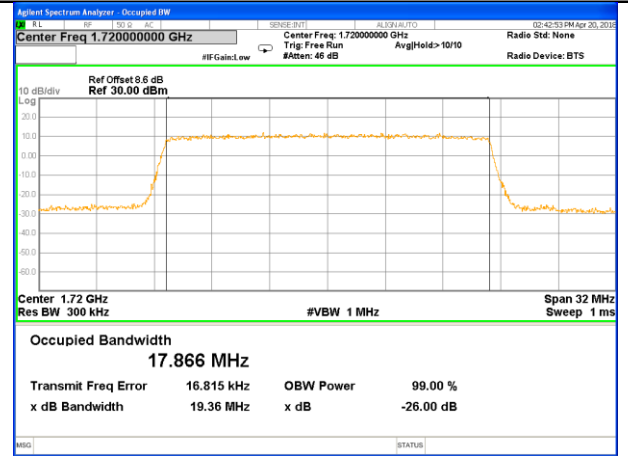

Middle Channel / 10MHz / QPSK

Middle Channel / 10MHz / 16QAM

Highest Channel / 10MHz / QPSK

Highest Channel / 10MHz / 16QAM

LTE band 4

LTE band 4 (99% and -26 Bandwidth)

Lowest Channel / 15MHz / QPSK

Lowest Channel / 15MHz / 16QAM

Middle Channel / 15MHz / QPSK

Middle Channel / 15MHz / 16QAM

Highest Channel / 15MHz / QPSK

Highest Channel / 15MHz / 16QAM

LTE band 4

LTE band 4 (99% and -26 Bandwidth)

Lowest Channel / 20MHz / QPSK

Lowest Channel / 20MHz / 16QAM