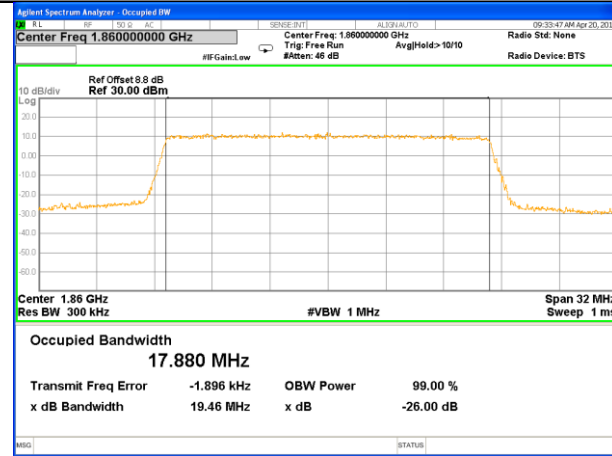

Highest Channel / 10MHz / QPSK

Highest Channel / 10MHz / 16QAM

LTE band 2

LTE band 2 (99% and -26 Bandwidth)

Lowest Channel / 15MHz / QPSK

Lowest Channel / 15MHz / 16QAM

Middle Channel / 15MHz / QPSK

Middle Channel / 15MHz / 16QAM

Highest Channel / 15MHz / QPSK

Highest Channel / 15MHz / 16QAM

LTE band 2

LTE band 2 (99% and -26 Bandwidth)

Lowest Channel / 20MHz / QPSK

Lowest Channel / 20MHz / 16QAM

Middle Channel / 20MHz / QPSK

Middle Channel / 20MHz / 16QAM

Highest Channel / 20MHz / QPSK

Highest Channel / 20MHz / 16QAM

LTE band 4

LTE band 4 (99% and -26 Bandwidth)

LTE band 4

LTE band 4 (99% and -26 Bandwidth)

Lowest Channel / 3MHz / QPSK

Lowest Channel / 3MHz / 16QAM