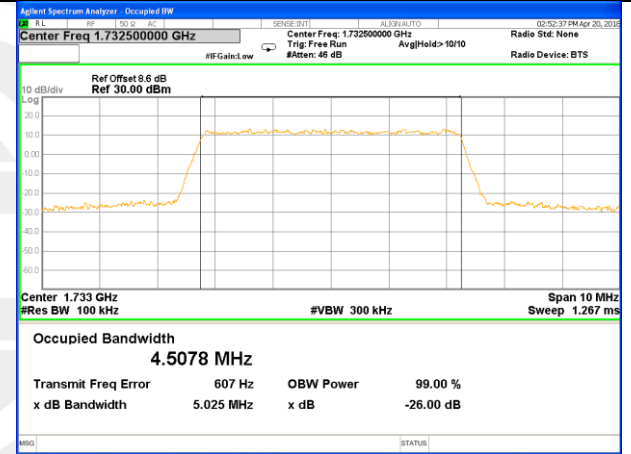

Highest Channel / 20MHz / QPSK

Highest Channel / 20MHz / 16QAM

LTE band 4

LTE band 4 (99% and -26 Bandwidth)

LTE band 4

LTE band 4 (99% and -26 Bandwidth)

Lowest Channel / 3MHz / QPSK

Lowest Channel / 3MHz / 16QAM

Middle Channel / 3MHz / QPSK

Middle Channel / 3MHz / 16QAM

Highest Channel / 3MHz / QPSK

Highest Channel / 3MHz / 16QAM

LTE band 4

LTE band 4 (99% and -26 Bandwidth)

Lowest Channel / 5MHz / QPSK

Lowest Channel / 5MHz / 16QAM

Middle Channel / 5MHz / QPSK

Middle Channel / 5MHz / 16QAM

Highest Channel / 5MHz / QPSK

Highest Channel / 5MHz / 16QAM

LTE band 4

LTE band 4 (99% and -26 Bandwidth)

Lowest Channel / 10MHz / QPSK

Lowest Channel / 10MHz / 16QAM