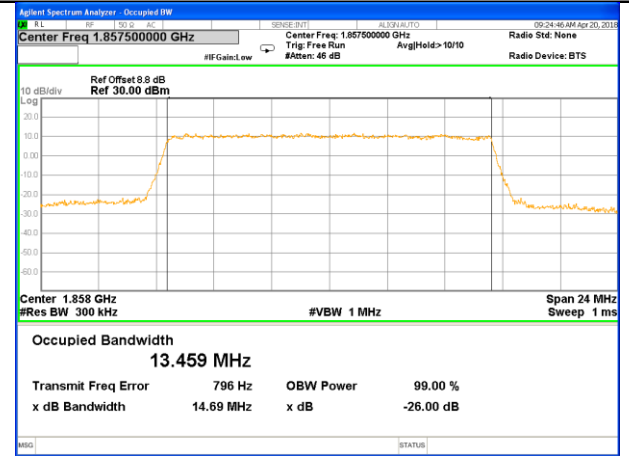

Highest Channel / 5MHz / QPSK

Highest Channel / 5MHz / 16QAM

LTE band 2

LTE band 2 (99% and -26 Bandwidth)

Lowest Channel / 10MHz / QPSK

Lowest Channel / 10MHz / 16QAM

Middle Channel / 10MHz / QPSK

Middle Channel / 10MHz / 16QAM

Highest Channel / 10MHz / QPSK

Highest Channel / 10MHz / 16QAM

LTE band 2

LTE band 2 (99% and -26 Bandwidth)

Lowest Channel / 15MHz / QPSK

Lowest Channel / 15MHz / 16QAM

Middle Channel / 15MHz / QPSK

Middle Channel / 15MHz / 16QAM

Highest Channel / 15MHz / QPSK

Highest Channel / 15MHz / 16QAM

LTE band 2

LTE band 2 (99% and -26 Bandwidth)

Lowest Channel / 20MHz / QPSK

Lowest Channel / 20MHz / 16QAM

Middle Channel / 20MHz / QPSK

Middle Channel / 20MHz / 16QAM

Highest Channel / 20MHz / QPSK

Highest Channel / 20MHz / 16QAM

LTE band 4

LTE band 4 (99% and -26 Bandwidth)

LTE band 4

LTE band 4 (99% and -26 Bandwidth)

Lowest Channel / 3MHz / QPSK

Lowest Channel / 3MHz / 16QAM