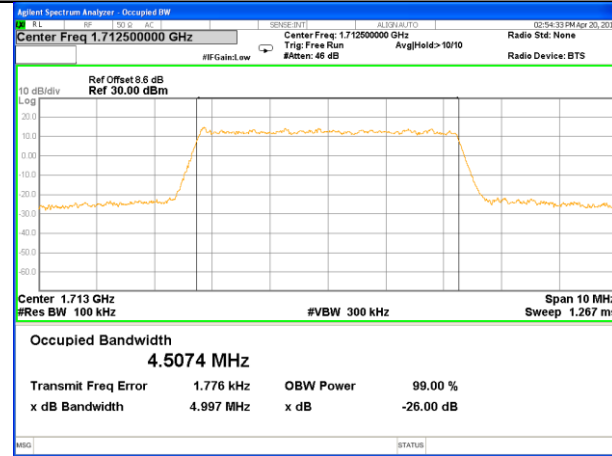

Highest Channel / 20MHz / QPSK

Highest Channel / 20MHz / 16QAM

LTE band 4

LTE band 4 (99% and -26 Bandwidth)

LTE band 4

LTE band 4 (99% and -26 Bandwidth)

Lowest Channel / 3MHz / QPSK

Lowest Channel / 3MHz / 16QAM

Middle Channel / 3MHz / QPSK

Middle Channel / 3MHz / 16QAM

Highest Channel / 3MHz / QPSK

Highest Channel / 3MHz / 16QAM

LTE band 4

LTE band 4 (99% and -26 Bandwidth)

Lowest Channel / 5MHz / QPSK

Lowest Channel / 5MHz / 16QAM

Middle Channel / 5MHz / QPSK

Middle Channel / 5MHz / 16QAM

Highest Channel / 5MHz / QPSK

Highest Channel / 5MHz / 16QAM

LTE band 4

LTE band 4 (99% and -26 Bandwidth)

Lowest Channel / 10MHz / QPSK

Lowest Channel / 10MHz / 16QAM