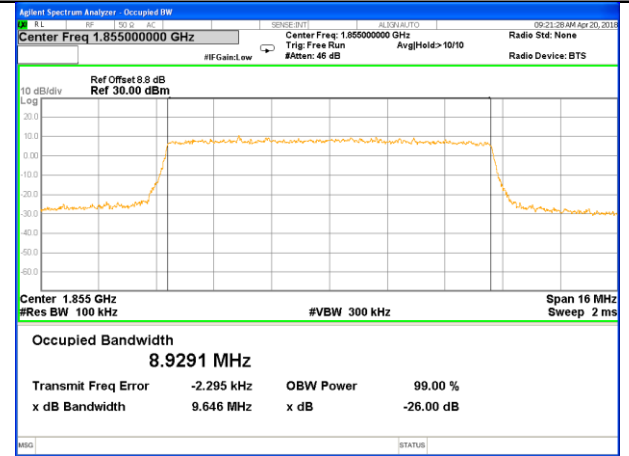

Highest Channel / 3MHz / QPSK

Highest Channel / 3MHz / 16QAM

LTE band 2

LTE band 2 (99% and -26 Bandwidth)

Lowest Channel / 5MHz / QPSK

Lowest Channel / 5MHz / 16QAM

Middle Channel / 5MHz / QPSK

Middle Channel / 5MHz / 16QAM

Highest Channel / 5MHz / QPSK

Highest Channel / 5MHz / 16QAM

LTE band 2

LTE band 2 (99% and -26 Bandwidth)

Lowest Channel / 10MHz / QPSK

Lowest Channel / 10MHz / 16QAM

Middle Channel / 10MHz / QPSK

Middle Channel / 10MHz / 16QAM

Highest Channel / 10MHz / QPSK

Highest Channel / 10MHz / 16QAM

LTE band 2

LTE band 2 (99% and -26 Bandwidth)

Lowest Channel / 15MHz / QPSK

Lowest Channel / 15MHz / 16QAM

Middle Channel / 15MHz / QPSK

Middle Channel / 15MHz / 16QAM

Highest Channel / 15MHz / QPSK

Highest Channel / 15MHz / 16QAM

LTE band 2

LTE band 2 (99% and -26 Bandwidth)

Lowest Channel / 20MHz / QPSK

Lowest Channel / 20MHz / 16QAM

Middle Channel / 20MHz / QPSK

Middle Channel / 20MHz / 16QAM