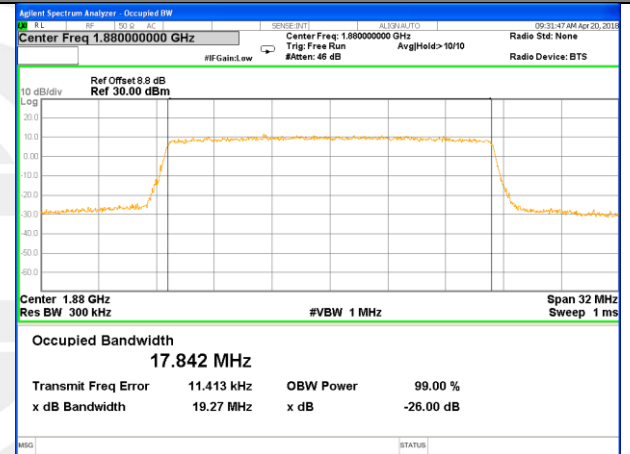

Highest Channel / 10MHz / QPSK

Highest Channel / 10MHz / 16QAM

LTE band 2

LTE band 2 (99% and -26 Bandwidth)

Lowest Channel / 15MHz / QPSK

Lowest Channel / 15MHz / 16QAM

Middle Channel / 15MHz / QPSK

Middle Channel / 15MHz / 16QAM

Highest Channel / 15MHz / QPSK

Highest Channel / 15MHz / 16QAM

LTE band 2

LTE band 2 (99% and -26 Bandwidth)

Lowest Channel / 20MHz / QPSK

Lowest Channel / 20MHz / 16QAM

Middle Channel / 20MHz / QPSK

Middle Channel / 20MHz / 16QAM

Highest Channel / 20MHz / QPSK

Highest Channel / 20MHz / 16QAM

LTE band 4

LTE band 4 (99% and -26 Bandwidth)

LTE band 4

LTE band 4 (99% and -26 Bandwidth)

Lowest Channel / 3MHz / QPSK

Lowest Channel / 3MHz / 16QAM