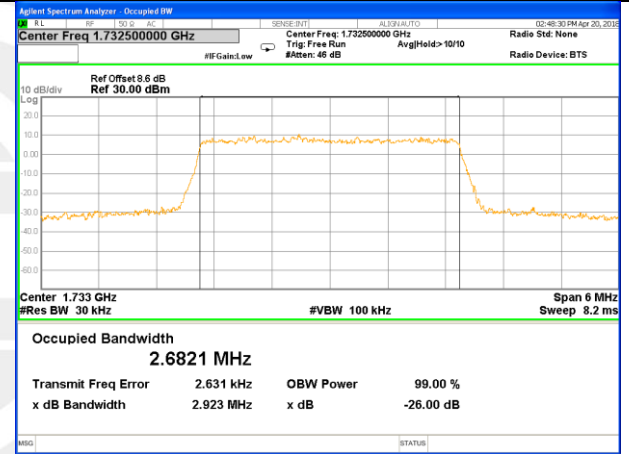

Highest Channel / 15MHz / QPSK

Highest Channel / 15MHz / 16QAM

LTE band 2

LTE band 2 (99% and -26 Bandwidth)

Lowest Channel / 20MHz / QPSK

Lowest Channel / 20MHz / 16QAM

Middle Channel / 20MHz / QPSK

Middle Channel / 20MHz / 16QAM

Highest Channel / 20MHz / QPSK

Highest Channel / 20MHz / 16QAM

LTE band 4

LTE band 4 (99% and -26 Bandwidth)

LTE band 4

LTE band 4 (99% and -26 Bandwidth)

Lowest Channel / 3MHz / QPSK

Lowest Channel / 3MHz / 16QAM

Middle Channel / 3MHz / QPSK

Middle Channel / 3MHz / 16QAM

Highest Channel / 3MHz / QPSK

Highest Channel / 3MHz / 16QAM

LTE band 4

LTE band 4 (99% and -26 Bandwidth)

Lowest Channel / 5MHz / QPSK

Lowest Channel / 5MHz / 16QAM