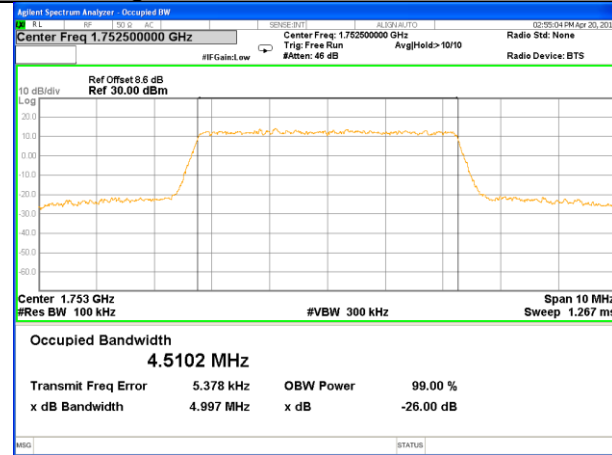

Highest Channel / 20MHz / QPSK

Highest Channel / 20MHz / 16QAM

LTE band 4

LTE band 4 (99% and -26 Bandwidth)

LTE band 4

LTE band 4 (99% and -26 Bandwidth)

Lowest Channel / 3MHz / QPSK

Lowest Channel / 3MHz / 16QAM

Middle Channel / 3MHz / QPSK

Middle Channel / 3MHz / 16QAM

Highest Channel / 3MHz / QPSK

Highest Channel / 3MHz / 16QAM

LTE band 4

LTE band 4 (99% and -26 Bandwidth)

Lowest Channel / 5MHz / QPSK

Lowest Channel / 5MHz / 16QAM

Middle Channel / 5MHz / QPSK

Middle Channel / 5MHz / 16QAM

Highest Channel / 5MHz / QPSK

Highest Channel / 5MHz / 16QAM

LTE band 4

LTE band 4 (99% and -26 Bandwidth)

Lowest Channel / 10MHz / QPSK

Lowest Channel / 10MHz / 16QAM