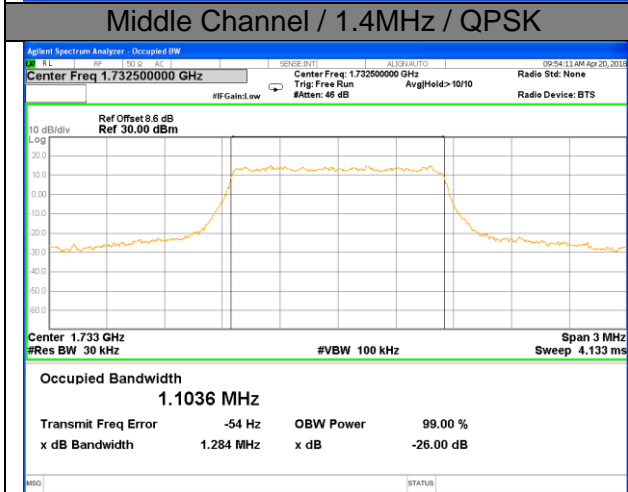

Highest Channel / 15MHz / QPSK

Highest Channel / 15MHz / 16QAM

LTE band 2

LTE band 2 (99% and -26 Bandwidth)

Lowest Channel / 20MHz / QPSK

Lowest Channel / 20MHz / 16QAM

Middle Channel / 20MHz / QPSK

Middle Channel / 20MHz / 16QAM

Highest Channel / 20MHz / QPSK

Highest Channel / 20MHz / 16QAM

LTE band 4

LTE band 4 (99% and -26 Bandwidth)

LTE band 4

LTE band 4 (99% and -26 Bandwidth)

Lowest Channel / 3MHz / QPSK

Lowest Channel / 3MHz / 16QAM

Middle Channel / 3MHz / QPSK

Middle Channel / 3MHz / 16QAM

Highest Channel / 3MHz / QPSK

Highest Channel / 3MHz / 16QAM

LTE band 4

LTE band 4 (99% and -26 Bandwidth)

Lowest Channel / 5MHz / QPSK

Lowest Channel / 5MHz / 16QAM