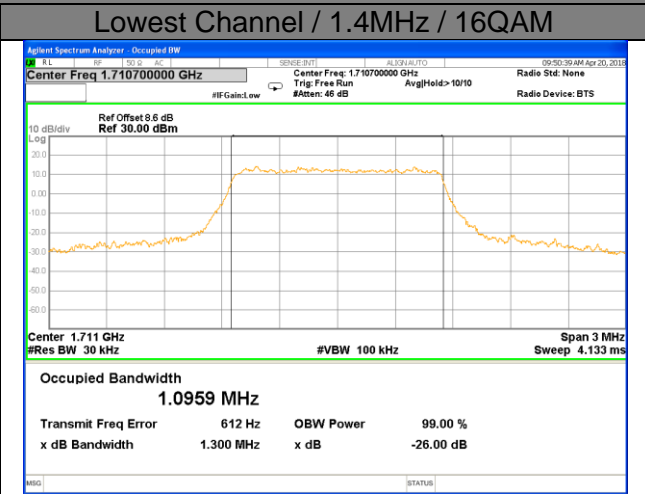

Highest Channel / 15MHz / QPSK

Highest Channel / 15MHz / 16QAM

LTE band 2

LTE band 2 (99% and -26 Bandwidth)

Lowest Channel / 20MHz / QPSK

Lowest Channel / 20MHz / 16QAM

Middle Channel / 20MHz / QPSK

Middle Channel / 20MHz / 16QAM

Highest Channel / 20MHz / QPSK

Highest Channel / 20MHz / 16QAM

LTE band 4

LTE band 4 (99% and -26 Bandwidth)

LTE band 4

LTE band 4 (99% and -26 Bandwidth)

Lowest Channel / 3MHz / QPSK

Lowest Channel / 3MHz / 16QAM

Middle Channel / 3MHz / QPSK

Middle Channel / 3MHz / 16QAM

Highest Channel / 3MHz / QPSK

Highest Channel / 3MHz / 16QAM

LTE band 4

LTE band 4 (99% and -26 Bandwidth)

Lowest Channel / 5MHz / QPSK

Lowest Channel / 5MHz / 16QAM