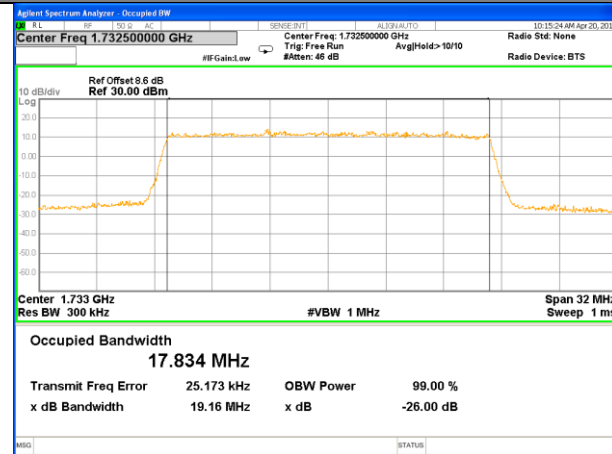

Middle Channel / 20MHz / QPSK