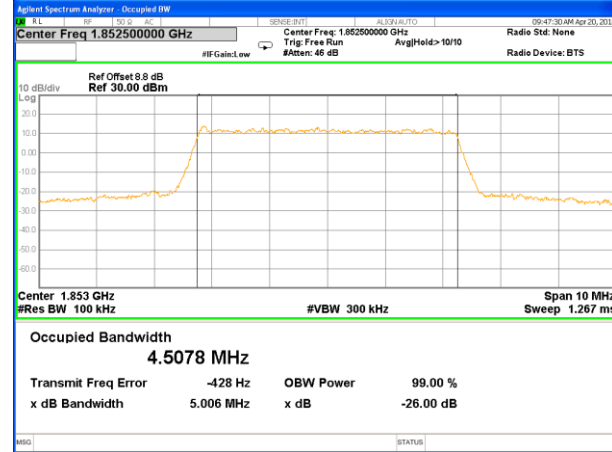

Highest Channel / 3MHz / QPSK

Highest Channel / 3MHz / 16QAM

LTE band 2

LTE band 2 (99% and -26 Bandwidth)

Lowest Channel / 5MHz / QPSK

Lowest Channel / 5MHz / 16QAM

Middle Channel / 5MHz / QPSK

Middle Channel / 5MHz / 16QAM

Highest Channel / 5MHz / QPSK

Highest Channel / 5MHz / 16QAM

LTE band 2

LTE band 2 (99% and -26 Bandwidth)

Lowest Channel / 10MHz / QPSK

Lowest Channel / 10MHz / 16QAM

Middle Channel / 10MHz / QPSK

Middle Channel / 10MHz / 16QAM