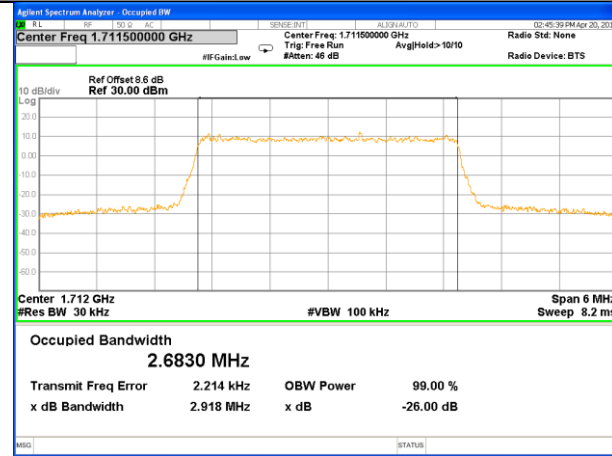

Highest Channel / 15MHz / QPSK

Highest Channel / 15MHz / 16QAM

LTE band 2

LTE band 2 (99% and -26 Bandwidth)

Lowest Channel / 20MHz / QPSK

Lowest Channel / 20MHz / 16QAM

Middle Channel / 20MHz / QPSK

Middle Channel / 20MHz / 16QAM

Highest Channel / 20MHz / QPSK

Highest Channel / 20MHz / 16QAM

LTE band 4

LTE band 4 (99% and -26 Bandwidth)

LTE band 4

LTE band 4 (99% and -26 Bandwidth)

Lowest Channel / 3MHz / QPSK

Lowest Channel / 3MHz / 16QAM

Middle Channel / 3MHz / QPSK

Middle Channel / 3MHz / 16QAM

Highest Channel / 3MHz / QPSK

Highest Channel / 3MHz / 16QAM

LTE band 4

LTE band 4 (99% and -26 Bandwidth)

Lowest Channel / 5MHz / QPSK

Lowest Channel / 5MHz / 16QAM