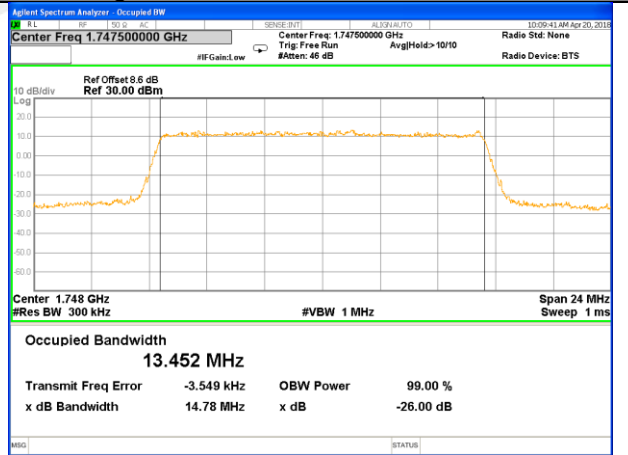

Middle Channel / 10MHz / QPSK

Middle Channel / 10MHz / 16QAM

Highest Channel / 10MHz / QPSK

Highest Channel / 10MHz / 16QAM

LTE band 4

LTE band 4 (99% and -26 Bandwidth)

Lowest Channel / 15MHz / QPSK

Lowest Channel / 15MHz / 16QAM

Middle Channel / 15MHz / QPSK

Middle Channel / 15MHz / 16QAM

Highest Channel / 15MHz / QPSK

Highest Channel / 15MHz / 16QAM

LTE band 4

LTE band 4 (99% and -26 Bandwidth)

Lowest Channel / 20MHz / QPSK

Lowest Channel / 20MHz / 16QAM