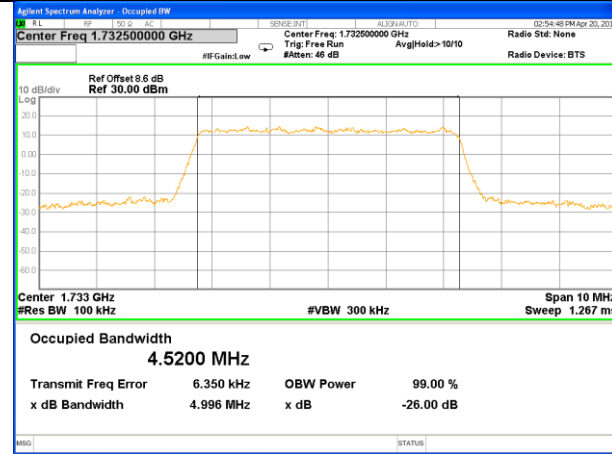

Highest Channel / 20MHz / QPSK

Highest Channel / 20MHz / 16QAM

LTE band 4

LTE band 4 (99% and -26 Bandwidth)

LTE band 4

LTE band 4 (99% and -26 Bandwidth)

Lowest Channel / 3MHz / QPSK

Lowest Channel / 3MHz / 16QAM

Middle Channel / 3MHz / QPSK

Middle Channel / 3MHz / 16QAM

Highest Channel / 3MHz / QPSK

Highest Channel / 3MHz / 16QAM

LTE band 4

LTE band 4 (99% and -26 Bandwidth)

Lowest Channel / 5MHz / QPSK

Lowest Channel / 5MHz / 16QAM

Middle Channel / 5MHz / QPSK

Middle Channel / 5MHz / 16QAM

Highest Channel / 5MHz / QPSK

Highest Channel / 5MHz / 16QAM

LTE band 4

LTE band 4 (99% and -26 Bandwidth)

Lowest Channel / 10MHz / QPSK

Lowest Channel / 10MHz / 16QAM