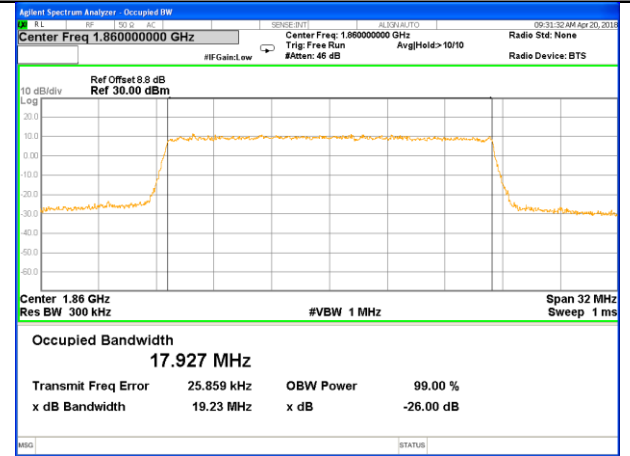

Highest Channel / 10MHz / QPSK

Highest Channel / 10MHz / 16QAM

LTE band 2

LTE band 2 (99% and -26 Bandwidth)

Lowest Channel / 15MHz / QPSK

Lowest Channel / 15MHz / 16QAM

Middle Channel / 15MHz / QPSK

Middle Channel / 15MHz / 16QAM

Highest Channel / 15MHz / QPSK

Highest Channel / 15MHz / 16QAM

LTE band 2

LTE band 2 (99% and -26 Bandwidth)

Lowest Channel / 20MHz / QPSK

Lowest Channel / 20MHz / 16QAM

Middle Channel / 20MHz / QPSK

Middle Channel / 20MHz / 16QAM

Highest Channel / 20MHz / QPSK

Highest Channel / 20MHz / 16QAM

LTE band 4

LTE band 4 (99% and -26 Bandwidth)

LTE band 4

LTE band 4 (99% and -26 Bandwidth)

Lowest Channel / 3MHz / QPSK

Lowest Channel / 3MHz / 16QAM