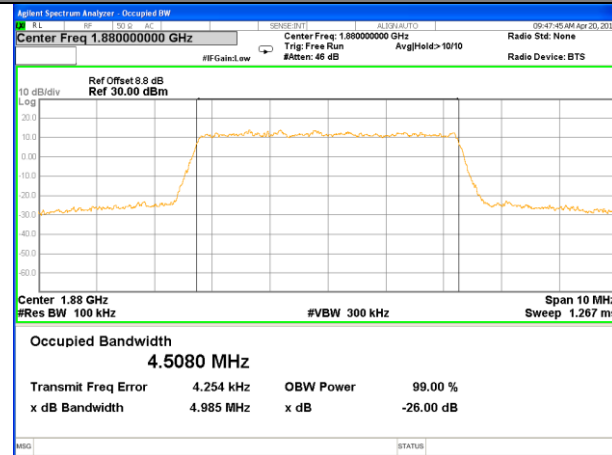

# OCCUPIED BANDWIDTH LTE band 2

LTE band 2 (99% and -26 Bandwidth)

LTE band 2

LTE band 2 (99% and -26 Bandwidth)

Lowest Channel / 3MHz / QPSK

Lowest Channel / 3MHz / 16QAM

Middle Channel / 3MHz / QPSK

Middle Channel / 3MHz / 16QAM

Highest Channel / 3MHz / QPSK

Highest Channel / 3MHz / 16QAM

LTE band 2

LTE band 2 (99% and -26 Bandwidth)

Lowest Channel / 5MHz / QPSK

Lowest Channel / 5MHz / 16QAM

Middle Channel / 5MHz / QPSK

Middle Channel / 5MHz / 16QAM

Highest Channel / 5MHz / QPSK

Highest Channel / 5MHz / 16QAM

LTE band 2

LTE band 2 (99% and -26 Bandwidth)

Lowest Channel / 10MHz / QPSK

Lowest Channel / 10MHz / 16QAM

Middle Channel / 10MHz / QPSK

Middle Channel / 10MHz / 16QAM

Highest Channel / 10MHz / QPSK

Highest Channel / 10MHz / 16QAM

LTE band 2

LTE band 2 (99% and -26 Bandwidth)

Lowest Channel / 15MHz / QPSK

Lowest Channel / 15MHz / 16QAM

Middle Channel / 15MHz / QPSK

Middle Channel / 15MHz / 16QAM