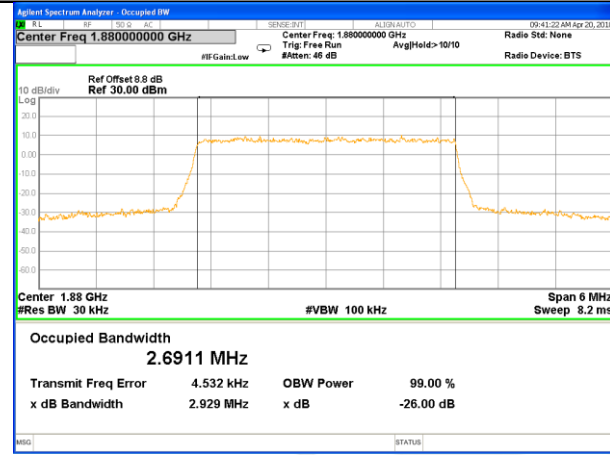

# OCCUPIED BANDWIDTH LTE band 2

LTE band 2 (99% and -26 Bandwidth)

LTE band 2

LTE band 2 (99% and -26 Bandwidth)

Lowest Channel / 3MHz / QPSK

Lowest Channel / 3MHz / 16QAM

Middle Channel / 3MHz / QPSK

Middle Channel / 3MHz / 16QAM

Highest Channel / 3MHz / QPSK

Highest Channel / 3MHz / 16QAM

LTE band 2

LTE band 2 (99% and -26 Bandwidth)

Lowest Channel / 5MHz / QPSK

Lowest Channel / 5MHz / 16QAM

Middle Channel / 5MHz / QPSK

Middle Channel / 5MHz / 16QAM

Highest Channel / 5MHz / QPSK

Highest Channel / 5MHz / 16QAM

LTE band 2

LTE band 2 (99% and -26 Bandwidth)

Lowest Channel / 10MHz / QPSK

Lowest Channel / 10MHz / 16QAM

Middle Channel / 10MHz / QPSK

Middle Channel / 10MHz / 16QAM