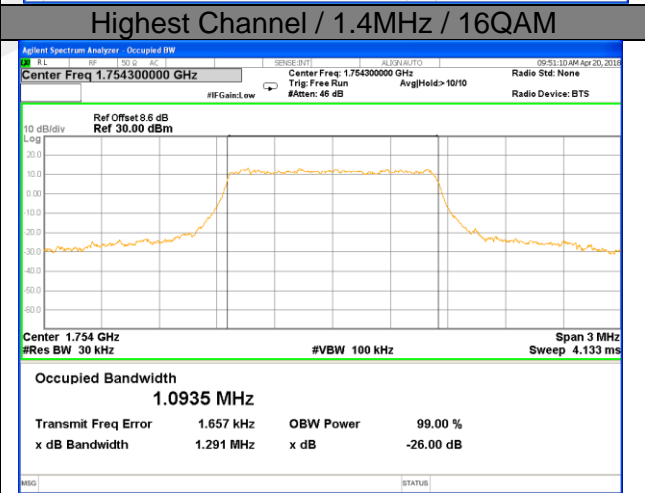

Highest Channel / 15MHz / QPSK

Highest Channel / 15MHz / 16QAM

LTE band 2

LTE band 2 (99% and -26 Bandwidth)

Lowest Channel / 20MHz / QPSK

Lowest Channel / 20MHz / 16QAM

Middle Channel / 20MHz / QPSK

Middle Channel / 20MHz / 16QAM

Highest Channel / 20MHz / QPSK

Highest Channel / 20MHz / 16QAM

LTE band 4

LTE band 4 (99% and -26 Bandwidth)

LTE band 4

LTE band 4 (99% and -26 Bandwidth)

Lowest Channel / 3MHz / QPSK

Lowest Channel / 3MHz / 16QAM

Middle Channel / 3MHz / QPSK

Middle Channel / 3MHz / 16QAM

Highest Channel / 3MHz / QPSK

Highest Channel / 3MHz / 16QAM

LTE band 4

LTE band 4 (99% and -26 Bandwidth)

Lowest Channel / 5MHz / QPSK

Lowest Channel / 5MHz / 16QAM