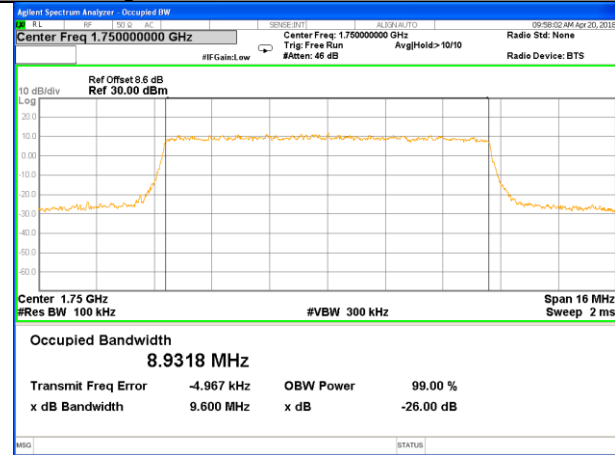

Middle Channel / 5MHz / QPSK

Middle Channel / 5MHz / 16QAM

Highest Channel / 5MHz / QPSK

Highest Channel / 5MHz / 16QAM

LTE band 4

LTE band 4 (99% and -26 Bandwidth)

Lowest Channel / 10MHz / QPSK

Lowest Channel / 10MHz / 16QAM

Middle Channel / 10MHz / QPSK

Middle Channel / 10MHz / 16QAM

Highest Channel / 10MHz / QPSK

Highest Channel / 10MHz / 16QAM

LTE band 4

LTE band 4 (99% and -26 Bandwidth)

Lowest Channel / 15MHz / QPSK

Lowest Channel / 15MHz / 16QAM