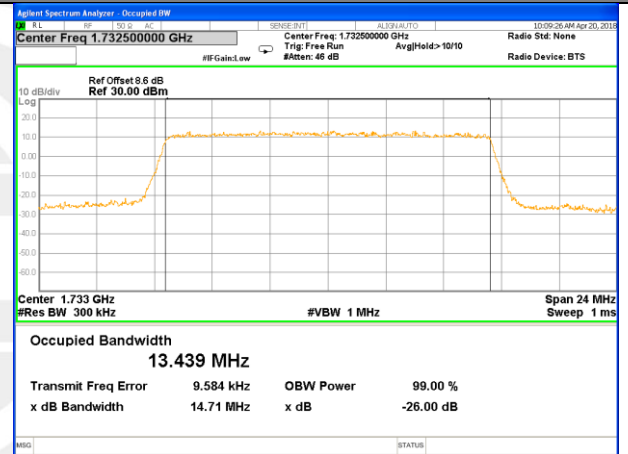

Middle Channel / 5MHz / QPSK

Middle Channel / 5MHz / 16QAM

Highest Channel / 5MHz / QPSK

Highest Channel / 5MHz / 16QAM

LTE band 4

LTE band 4 (99% and -26 Bandwidth)

Lowest Channel / 10MHz / QPSK

Lowest Channel / 10MHz / 16QAM

Middle Channel / 10MHz / QPSK

Middle Channel / 10MHz / 16QAM

Highest Channel / 10MHz / QPSK

Highest Channel / 10MHz / 16QAM

LTE band 4

LTE band 4 (99% and -26 Bandwidth)

Lowest Channel / 15MHz / QPSK

Lowest Channel / 15MHz / 16QAM

Middle Channel / 15MHz / QPSK

Middle Channel / 15MHz / 16QAM

Highest Channel / 15MHz / QPSK

Highest Channel / 15MHz / 16QAM

LTE band 4

LTE band 4 (99% and -26 Bandwidth)

Lowest Channel / 20MHz / QPSK

Lowest Channel / 20MHz / 16QAM