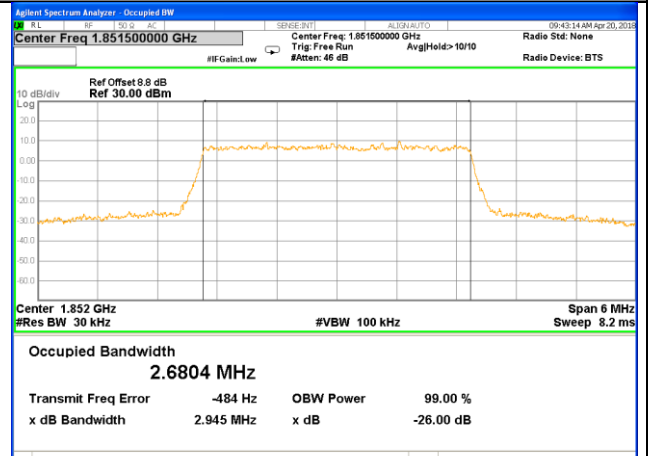

# OCCUPIED BANDWIDTH LTE band 2

LTE band 2 (99% and -26 Bandwidth)

LTE band 2

LTE band 2 (99% and -26 Bandwidth)

Lowest Channel / 3MHz / QPSK

Lowest Channel / 3MHz / 16QAM

Middle Channel / 3MHz / QPSK

Middle Channel / 3MHz / 16QAM

Highest Channel / 3MHz / QPSK

Highest Channel / 3MHz / 16QAM

LTE band 2

LTE band 2 (99% and -26 Bandwidth)

Lowest Channel / 5MHz / QPSK

Lowest Channel / 5MHz / 16QAM

Middle Channel / 5MHz / QPSK

Middle Channel / 5MHz / 16QAM