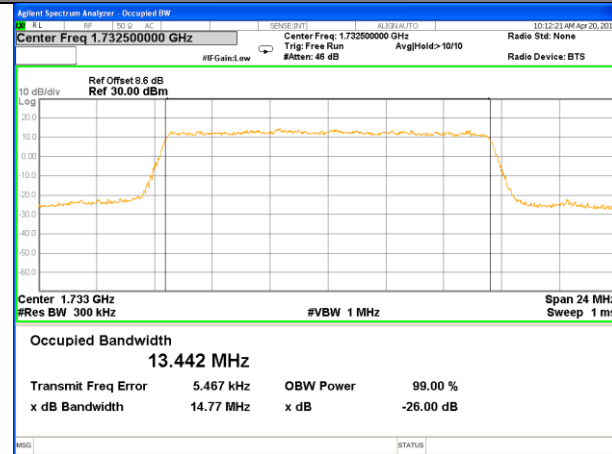

Middle Channel / 5MHz / QPSK

Middle Channel / 5MHz / 16QAM

Highest Channel / 5MHz / QPSK

Highest Channel / 5MHz / 16QAM

LTE band 4

LTE band 4 (99% and -26 Bandwidth)

Lowest Channel / 10MHz / QPSK

Lowest Channel / 10MHz / 16QAM

Middle Channel / 10MHz / QPSK

Middle Channel / 10MHz / 16QAM

Highest Channel / 10MHz / QPSK

Highest Channel / 10MHz / 16QAM

LTE band 4

LTE band 4 (99% and -26 Bandwidth)

Lowest Channel / 15MHz / QPSK

Lowest Channel / 15MHz / 16QAM

Middle Channel / 15MHz / QPSK

Middle Channel / 15MHz / 16QAM

Highest Channel / 15MHz / QPSK

Highest Channel / 15MHz / 16QAM

LTE band 4

LTE band 4 (99% and -26 Bandwidth)

Lowest Channel / 20MHz / QPSK

Lowest Channel / 20MHz / 16QAM