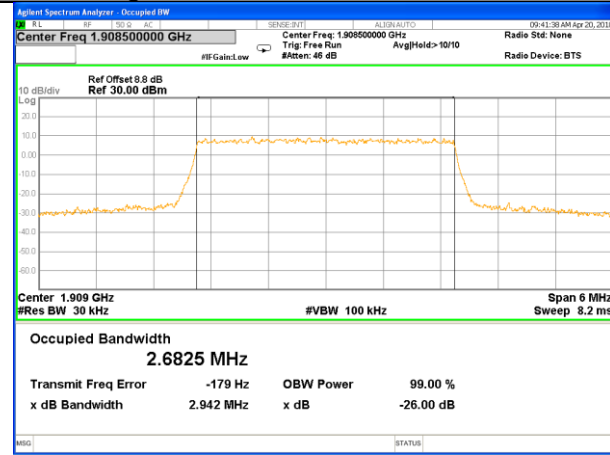

# OCCUPIED BANDWIDTH LTE band 2

LTE band 2 (99% and -26 Bandwidth)

LTE band 2

LTE band 2 (99% and -26 Bandwidth)

Lowest Channel / 3MHz / QPSK

Lowest Channel / 3MHz / 16QAM

Middle Channel / 3MHz / QPSK

Middle Channel / 3MHz / 16QAM

Highest Channel / 3MHz / QPSK

Highest Channel / 3MHz / 16QAM

LTE band 2

LTE band 2 (99% and -26 Bandwidth)

Lowest Channel / 5MHz / QPSK

Lowest Channel / 5MHz / 16QAM

Middle Channel / 5MHz / QPSK

Middle Channel / 5MHz / 16QAM

Highest Channel / 5MHz / QPSK

Highest Channel / 5MHz / 16QAM

LTE band 2

LTE band 2 (99% and -26 Bandwidth)

Lowest Channel / 10MHz / QPSK

Lowest Channel / 10MHz / 16QAM

Middle Channel / 10MHz / QPSK

Middle Channel / 10MHz / 16QAM