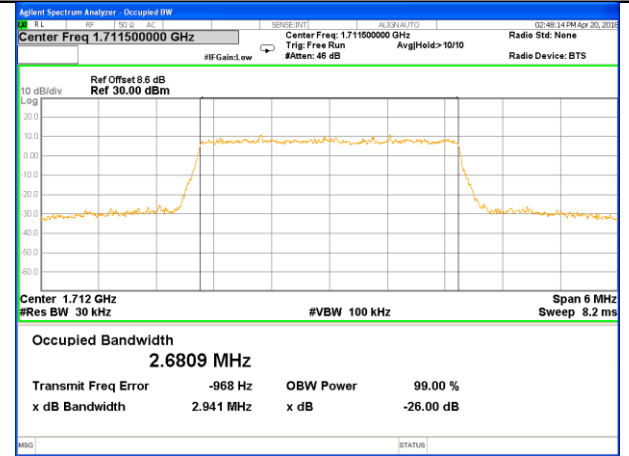

Highest Channel / 15MHz / QPSK

Highest Channel / 15MHz / 16QAM

LTE band 2

LTE band 2 (99% and -26 Bandwidth)

Lowest Channel / 20MHz / QPSK

Lowest Channel / 20MHz / 16QAM

Middle Channel / 20MHz / QPSK

Middle Channel / 20MHz / 16QAM

Highest Channel / 20MHz / QPSK

Highest Channel / 20MHz / 16QAM

LTE band 4

LTE band 4 (99% and -26 Bandwidth)

LTE band 4

LTE band 4 (99% and -26 Bandwidth)

Lowest Channel / 3MHz / QPSK

Lowest Channel / 3MHz / 16QAM

Middle Channel / 3MHz / QPSK

Middle Channel / 3MHz / 16QAM

Highest Channel / 3MHz / QPSK

Highest Channel / 3MHz / 16QAM

LTE band 4

LTE band 4 (99% and -26 Bandwidth)

Lowest Channel / 5MHz / QPSK

Lowest Channel / 5MHz / 16QAM