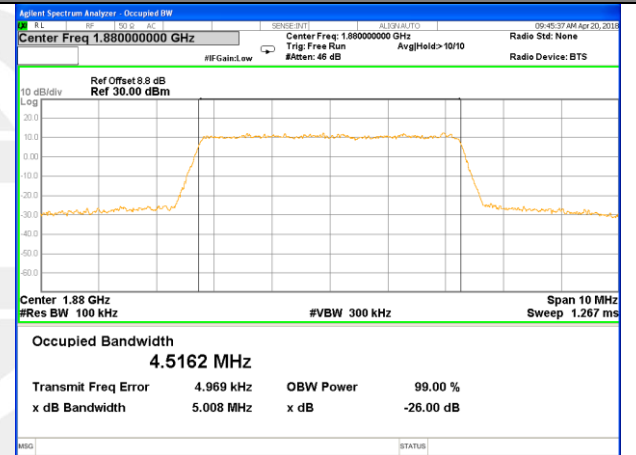

Highest Channel / 3MHz / QPSK

Highest Channel / 3MHz / 16QAM

LTE band 2

LTE band 2 (99% and -26 Bandwidth)

Lowest Channel / 5MHz / QPSK

Lowest Channel / 5MHz / 16QAM

Middle Channel / 5MHz / QPSK

Middle Channel / 5MHz / 16QAM

Highest Channel / 5MHz / QPSK

Highest Channel / 5MHz / 16QAM

LTE band 2

LTE band 2 (99% and -26 Bandwidth)

Lowest Channel / 10MHz / QPSK

Lowest Channel / 10MHz / 16QAM

Middle Channel / 10MHz / QPSK

Middle Channel / 10MHz / 16QAM

Highest Channel / 10MHz / QPSK

Highest Channel / 10MHz / 16QAM

LTE band 2

LTE band 2 (99% and -26 Bandwidth)

Lowest Channel / 15MHz / QPSK

Lowest Channel / 15MHz / 16QAM

Middle Channel / 15MHz / QPSK

Middle Channel / 15MHz / 16QAM