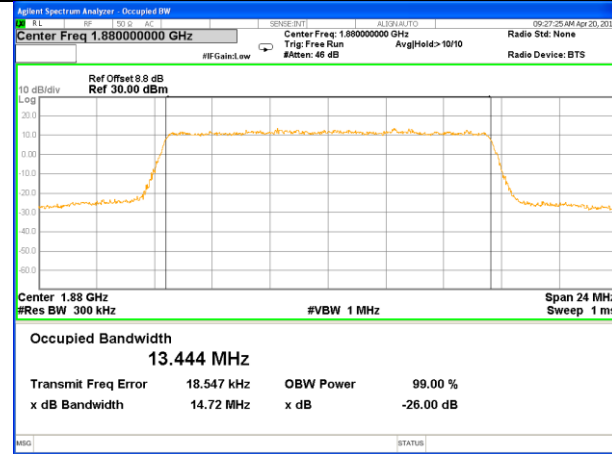

Highest Channel / 5MHz / QPSK

Highest Channel / 5MHz / 16QAM

LTE band 2

LTE band 2 (99% and -26 Bandwidth)

Lowest Channel / 10MHz / QPSK

Lowest Channel / 10MHz / 16QAM

Middle Channel / 10MHz / QPSK

Middle Channel / 10MHz / 16QAM

Highest Channel / 10MHz / QPSK

Highest Channel / 10MHz / 16QAM

LTE band 2

LTE band 2 (99% and -26 Bandwidth)

Lowest Channel / 15MHz / QPSK

Lowest Channel / 15MHz / 16QAM

Middle Channel / 15MHz / QPSK

Middle Channel / 15MHz / 16QAM

Highest Channel / 15MHz / QPSK

Highest Channel / 15MHz / 16QAM

LTE band 2

LTE band 2 (99% and -26 Bandwidth)

Lowest Channel / 20MHz / QPSK

Lowest Channel / 20MHz / 16QAM

Middle Channel / 20MHz / QPSK

Middle Channel / 20MHz / 16QAM

Highest Channel / 20MHz / QPSK

Highest Channel / 20MHz / 16QAM

LTE band 4

LTE band 4 (99% and -26 Bandwidth)

LTE band 4

LTE band 4 (99% and -26 Bandwidth)

Lowest Channel / 3MHz / QPSK

Lowest Channel / 3MHz / 16QAM