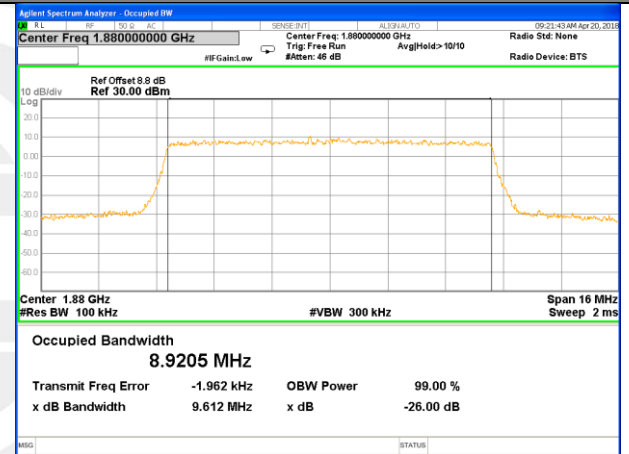

Highest Channel / 3MHz / QPSK

Highest Channel / 3MHz / 16QAM

LTE band 2

LTE band 2 (99% and -26 Bandwidth)

Lowest Channel / 5MHz / QPSK

Lowest Channel / 5MHz / 16QAM

Middle Channel / 5MHz / QPSK

Middle Channel / 5MHz / 16QAM

Highest Channel / 5MHz / QPSK

Highest Channel / 5MHz / 16QAM

LTE band 2

LTE band 2 (99% and -26 Bandwidth)

Lowest Channel / 10MHz / QPSK

Lowest Channel / 10MHz / 16QAM

Middle Channel / 10MHz / QPSK

Middle Channel / 10MHz / 16QAM

Highest Channel / 10MHz / QPSK

Highest Channel / 10MHz / 16QAM

LTE band 2

LTE band 2 (99% and -26 Bandwidth)

Lowest Channel / 15MHz / QPSK

Lowest Channel / 15MHz / 16QAM

Middle Channel / 15MHz / QPSK

Middle Channel / 15MHz / 16QAM

Highest Channel / 15MHz / QPSK

Highest Channel / 15MHz / 16QAM

LTE band 2

LTE band 2 (99% and -26 Bandwidth)

Lowest Channel / 20MHz / QPSK

Lowest Channel / 20MHz / 16QAM

Middle Channel / 20MHz / QPSK

Middle Channel / 20MHz / 16QAM