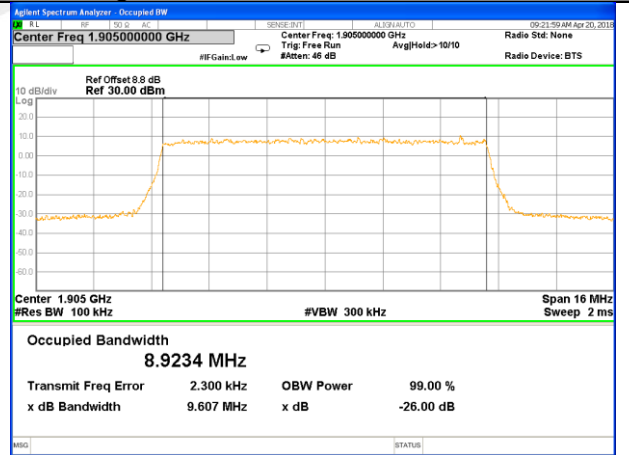

Highest Channel / 3MHz / QPSK

Highest Channel / 3MHz / 16QAM

LTE band 2

LTE band 2 (99% and -26 Bandwidth)

Lowest Channel / 5MHz / QPSK

Lowest Channel / 5MHz / 16QAM

Middle Channel / 5MHz / QPSK

Middle Channel / 5MHz / 16QAM

Highest Channel / 5MHz / QPSK

Highest Channel / 5MHz / 16QAM

LTE band 2

LTE band 2 (99% and -26 Bandwidth)

Lowest Channel / 10MHz / QPSK

Lowest Channel / 10MHz / 16QAM

Middle Channel / 10MHz / QPSK

Middle Channel / 10MHz / 16QAM

Highest Channel / 10MHz / QPSK

Highest Channel / 10MHz / 16QAM

LTE band 2

LTE band 2 (99% and -26 Bandwidth)

Lowest Channel / 15MHz / QPSK

Lowest Channel / 15MHz / 16QAM

Middle Channel / 15MHz / QPSK

Middle Channel / 15MHz / 16QAM