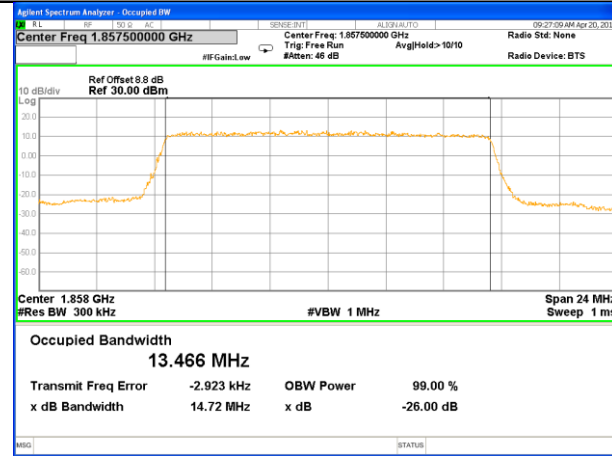

Highest Channel / 5MHz / QPSK

Highest Channel / 5MHz / 16QAM

LTE band 2

LTE band 2 (99% and -26 Bandwidth)

Lowest Channel / 10MHz / QPSK

Lowest Channel / 10MHz / 16QAM

Middle Channel / 10MHz / QPSK

Middle Channel / 10MHz / 16QAM

Highest Channel / 10MHz / QPSK

Highest Channel / 10MHz / 16QAM

LTE band 2

LTE band 2 (99% and -26 Bandwidth)

Lowest Channel / 15MHz / QPSK

Lowest Channel / 15MHz / 16QAM

Middle Channel / 15MHz / QPSK

Middle Channel / 15MHz / 16QAM

Highest Channel / 15MHz / QPSK

Highest Channel / 15MHz / 16QAM

LTE band 2

LTE band 2 (99% and -26 Bandwidth)

Lowest Channel / 20MHz / QPSK

Lowest Channel / 20MHz / 16QAM

Middle Channel / 20MHz / QPSK

Middle Channel / 20MHz / 16QAM

Highest Channel / 20MHz / QPSK

Highest Channel / 20MHz / 16QAM

LTE band 4

LTE band 4 (99% and -26 Bandwidth)

LTE band 4

LTE band 4 (99% and -26 Bandwidth)

Lowest Channel / 3MHz / QPSK

Lowest Channel / 3MHz / 16QAM