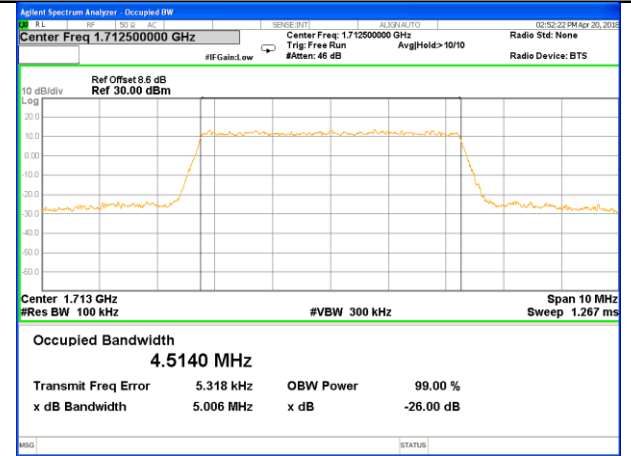

Highest Channel / 20MHz / QPSK

Highest Channel / 20MHz / 16QAM

LTE band 4

LTE band 4 (99% and -26 Bandwidth)

LTE band 4

LTE band 4 (99% and -26 Bandwidth)

Lowest Channel / 3MHz / QPSK

Lowest Channel / 3MHz / 16QAM

Middle Channel / 3MHz / QPSK

Middle Channel / 3MHz / 16QAM

Highest Channel / 3MHz / QPSK

Highest Channel / 3MHz / 16QAM

LTE band 4

LTE band 4 (99% and -26 Bandwidth)

Lowest Channel / 5MHz / QPSK

Lowest Channel / 5MHz / 16QAM

Middle Channel / 5MHz / QPSK

Middle Channel / 5MHz / 16QAM

Highest Channel / 5MHz / QPSK

Highest Channel / 5MHz / 16QAM

LTE band 4

LTE band 4 (99% and -26 Bandwidth)

Lowest Channel / 10MHz / QPSK

Lowest Channel / 10MHz / 16QAM