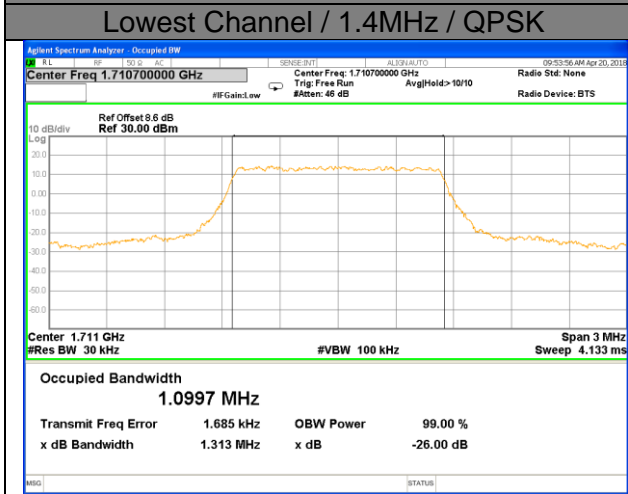

Highest Channel / 15MHz / QPSK

Highest Channel / 15MHz / 16QAM

LTE band 2

LTE band 2 (99% and -26 Bandwidth)

Lowest Channel / 20MHz / QPSK

Lowest Channel / 20MHz / 16QAM

Middle Channel / 20MHz / QPSK

Middle Channel / 20MHz / 16QAM

Highest Channel / 20MHz / QPSK

Highest Channel / 20MHz / 16QAM

LTE band 4

LTE band 4 (99% and -26 Bandwidth)

LTE band 4

LTE band 4 (99% and -26 Bandwidth)

Lowest Channel / 3MHz / QPSK

Lowest Channel / 3MHz / 16QAM

Middle Channel / 3MHz / QPSK

Middle Channel / 3MHz / 16QAM

Highest Channel / 3MHz / QPSK

Highest Channel / 3MHz / 16QAM

LTE band 4

LTE band 4 (99% and -26 Bandwidth)

Lowest Channel / 5MHz / QPSK

Lowest Channel / 5MHz / 16QAM