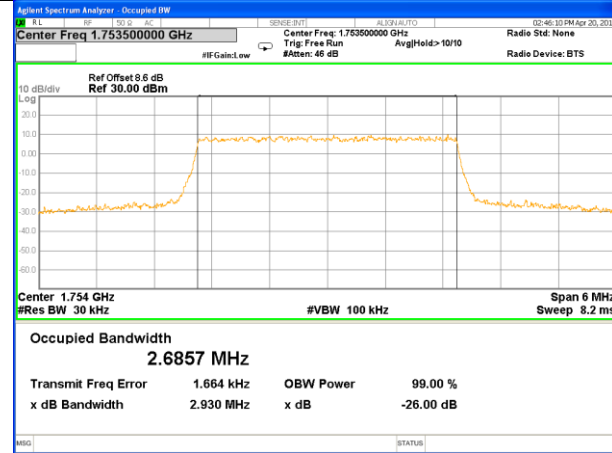

Highest Channel / 15MHz / QPSK

Highest Channel / 15MHz / 16QAM

LTE band 2

LTE band 2 (99% and -26 Bandwidth)

Lowest Channel / 20MHz / QPSK

Lowest Channel / 20MHz / 16QAM

Middle Channel / 20MHz / QPSK

Middle Channel / 20MHz / 16QAM

Highest Channel / 20MHz / QPSK

Highest Channel / 20MHz / 16QAM

LTE band 4

LTE band 4 (99% and -26 Bandwidth)

LTE band 4

LTE band 4 (99% and -26 Bandwidth)

Lowest Channel / 3MHz / QPSK

Lowest Channel / 3MHz / 16QAM

Middle Channel / 3MHz / QPSK

Middle Channel / 3MHz / 16QAM

Highest Channel / 3MHz / QPSK

Highest Channel / 3MHz / 16QAM

LTE band 4

LTE band 4 (99% and -26 Bandwidth)

Lowest Channel / 5MHz / QPSK

Lowest Channel / 5MHz / 16QAM