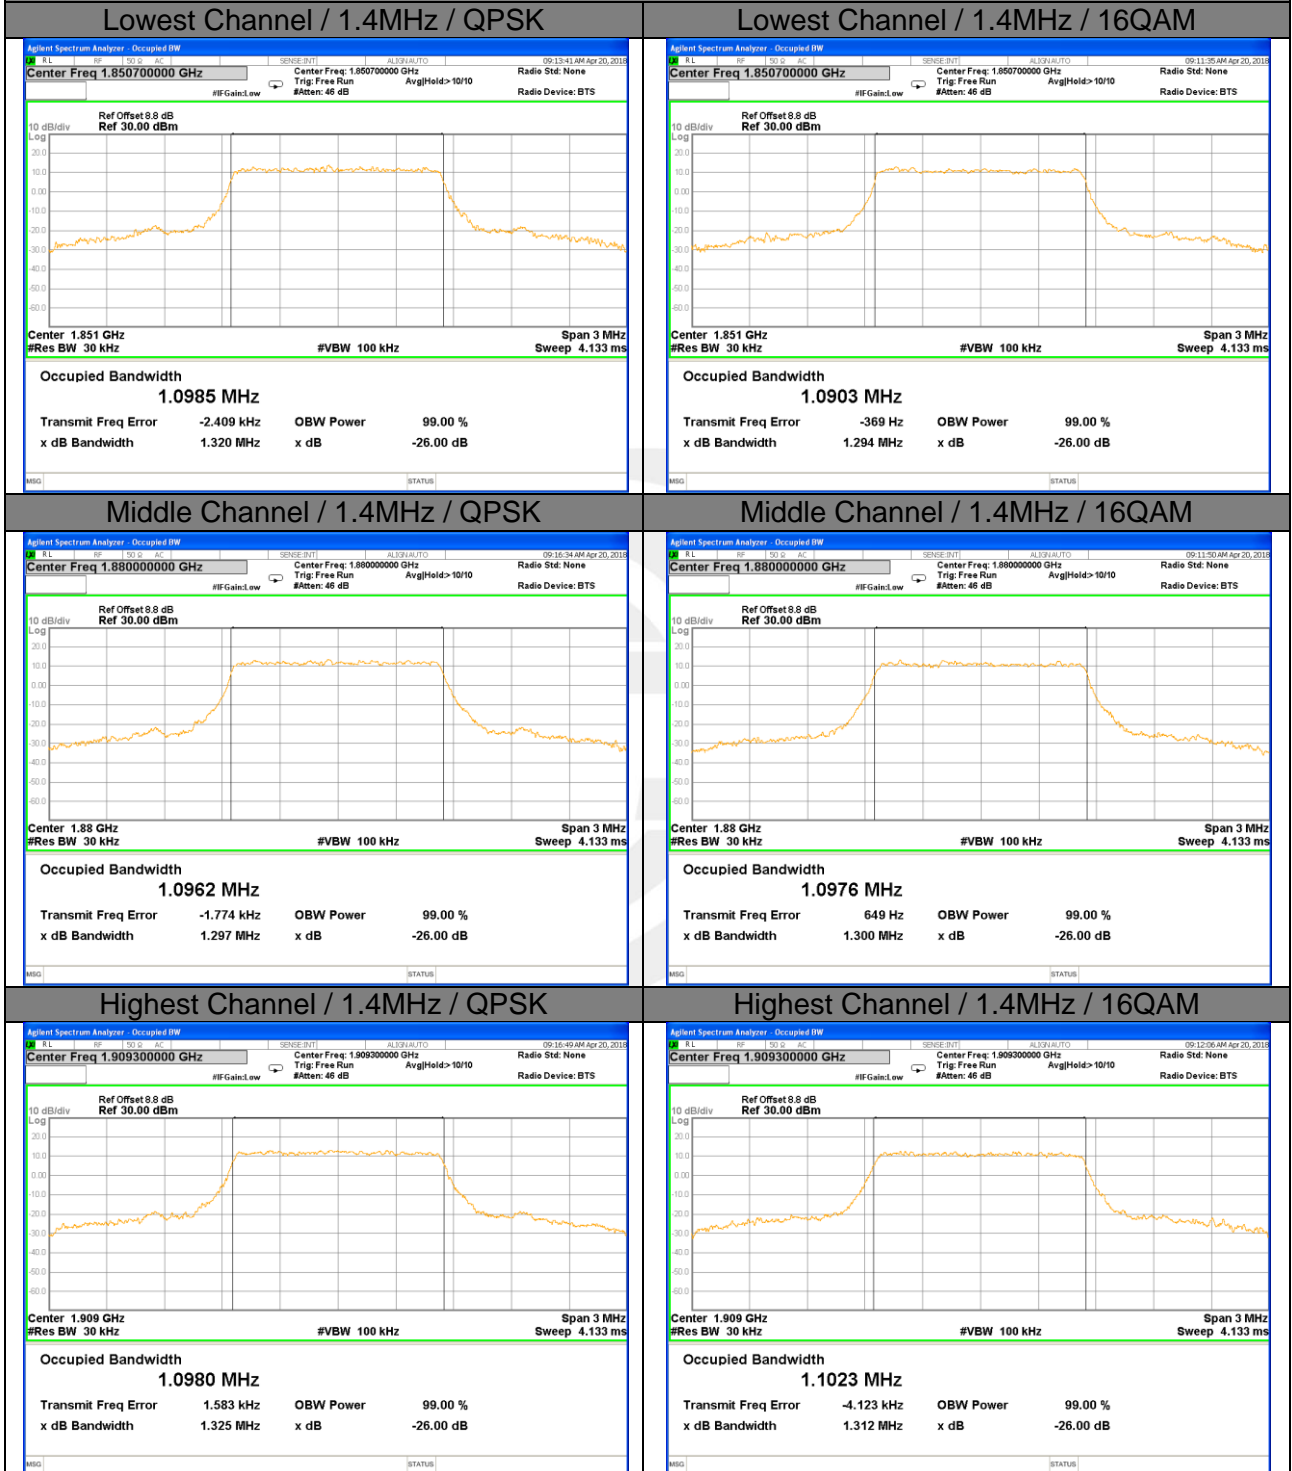

# OCCUPIED BANDWIDTH LTE band 2

LTE band 2 (99% and -26 Bandwidth)

LTE band 2

LTE band 2 (99% and -26 Bandwidth)

Lowest Channel / 3MHz / QPSK

Lowest Channel / 3MHz / 16QAM

Middle Channel / 3MHz / QPSK

Middle Channel / 3MHz / 16QAM

Highest Channel / 3MHz / QPSK

Highest Channel / 3MHz / 16QAM

LTE band 2

LTE band 2 (99% and -26 Bandwidth)

Lowest Channel / 5MHz / QPSK

Lowest Channel / 5MHz / 16QAM

Middle Channel / 5MHz / QPSK

Middle Channel / 5MHz / 16QAM

Highest Channel / 5MHz / QPSK

Highest Channel / 5MHz / 16QAM

LTE band 2

LTE band 2 (99% and -26 Bandwidth)

Lowest Channel / 10MHz / QPSK

Lowest Channel / 10MHz / 16QAM

Middle Channel / 10MHz / QPSK

Middle Channel / 10MHz / 16QAM

Highest Channel / 10MHz / QPSK

Highest Channel / 10MHz / 16QAM

LTE band 2

LTE band 2 (99% and -26 Bandwidth)

Lowest Channel / 15MHz / QPSK

Lowest Channel / 15MHz / 16QAM

Middle Channel / 15MHz / QPSK

Middle Channel / 15MHz / 16QAM