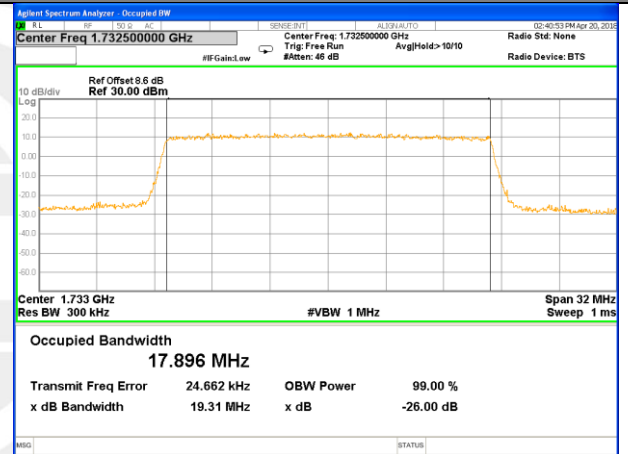

Middle Channel / 20MHz / 16QAM