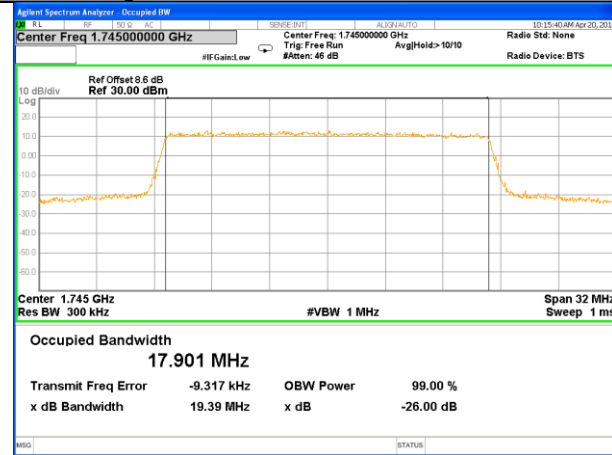

Highest Channel / 20MHz / QPSK