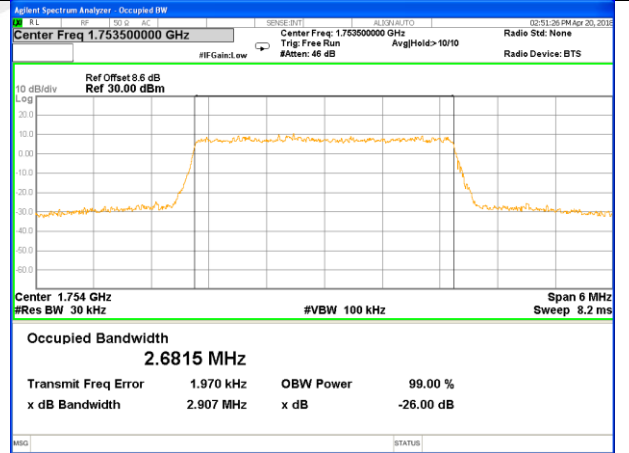

Highest Channel / 20MHz / QPSK

Highest Channel / 20MHz / 16QAM

LTE band 4

LTE band 4 (99% and -26 Bandwidth)

LTE band 4

LTE band 4 (99% and -26 Bandwidth)

Lowest Channel / 3MHz / QPSK

Lowest Channel / 3MHz / 16QAM

Middle Channel / 3MHz / QPSK

Middle Channel / 3MHz / 16QAM

Highest Channel / 3MHz / QPSK

Highest Channel / 3MHz / 16QAM

LTE band 4

LTE band 4 (99% and -26 Bandwidth)

Lowest Channel / 5MHz / QPSK

Lowest Channel / 5MHz / 16QAM

Middle Channel / 5MHz / QPSK

Middle Channel / 5MHz / 16QAM

Highest Channel / 5MHz / QPSK

Highest Channel / 5MHz / 16QAM

LTE band 4

LTE band 4 (99% and -26 Bandwidth)

Lowest Channel / 10MHz / QPSK

Lowest Channel / 10MHz / 16QAM