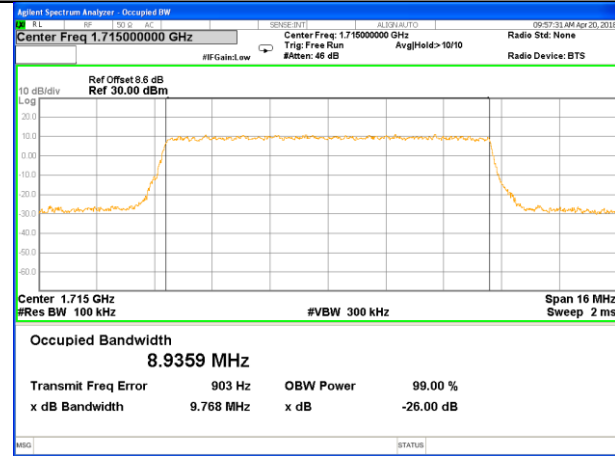

Middle Channel / 3MHz / QPSK

Middle Channel / 3MHz / 16QAM

Highest Channel / 3MHz / QPSK

Highest Channel / 3MHz / 16QAM

LTE band 4

LTE band 4 (99% and -26 Bandwidth)

Lowest Channel / 5MHz / QPSK

Lowest Channel / 5MHz / 16QAM

Middle Channel / 5MHz / QPSK

Middle Channel / 5MHz / 16QAM

Highest Channel / 5MHz / QPSK

Highest Channel / 5MHz / 16QAM

LTE band 4

LTE band 4 (99% and -26 Bandwidth)

Lowest Channel / 10MHz / QPSK

Lowest Channel / 10MHz / 16QAM

Middle Channel / 10MHz / QPSK

Middle Channel / 10MHz / 16QAM

Highest Channel / 10MHz / QPSK

Highest Channel / 10MHz / 16QAM

LTE band 4

LTE band 4 (99% and -26 Bandwidth)

Lowest Channel / 15MHz / QPSK

Lowest Channel / 15MHz / 16QAM