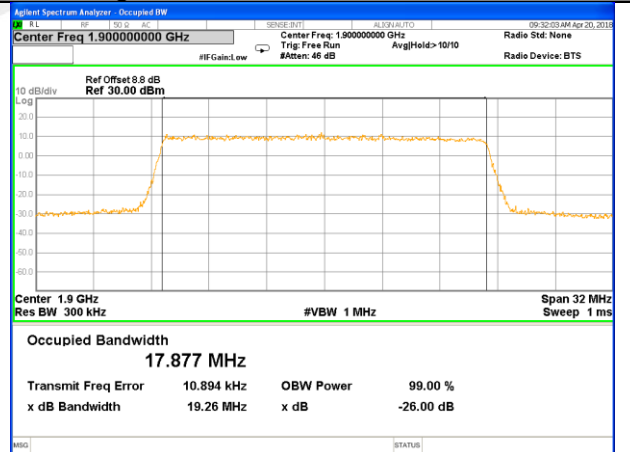

Highest Channel / 10MHz / QPSK

Highest Channel / 10MHz / 16QAM

LTE band 2

LTE band 2 (99% and -26 Bandwidth)

Lowest Channel / 15MHz / QPSK

Lowest Channel / 15MHz / 16QAM

Middle Channel / 15MHz / QPSK

Middle Channel / 15MHz / 16QAM

Highest Channel / 15MHz / QPSK

Highest Channel / 15MHz / 16QAM

LTE band 2

LTE band 2 (99% and -26 Bandwidth)

Lowest Channel / 20MHz / QPSK

Lowest Channel / 20MHz / 16QAM

Middle Channel / 20MHz / QPSK

Middle Channel / 20MHz / 16QAM

Highest Channel / 20MHz / QPSK

Highest Channel / 20MHz / 16QAM

LTE band 4

LTE band 4 (99% and -26 Bandwidth)

LTE band 4

LTE band 4 (99% and -26 Bandwidth)

Lowest Channel / 3MHz / QPSK

Lowest Channel / 3MHz / 16QAM