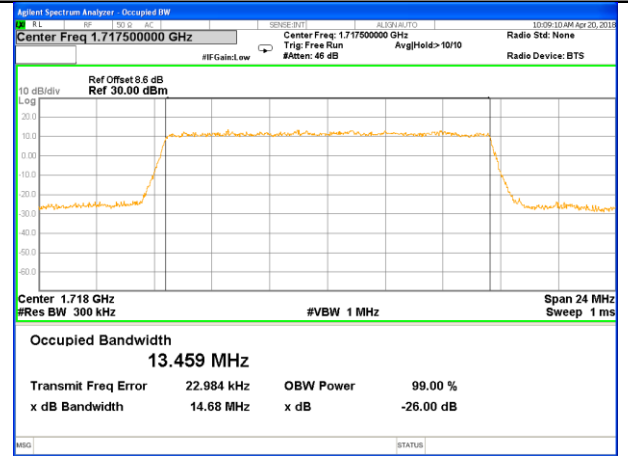

Middle Channel / 5MHz / QPSK

Middle Channel / 5MHz / 16QAM

Highest Channel / 5MHz / QPSK

Highest Channel / 5MHz / 16QAM

LTE band 4

LTE band 4 (99% and -26 Bandwidth)

Lowest Channel / 10MHz / QPSK

Lowest Channel / 10MHz / 16QAM

Middle Channel / 10MHz / QPSK

Middle Channel / 10MHz / 16QAM

Highest Channel / 10MHz / QPSK

Highest Channel / 10MHz / 16QAM

LTE band 4

LTE band 4 (99% and -26 Bandwidth)

Lowest Channel / 15MHz / QPSK

Lowest Channel / 15MHz / 16QAM

Middle Channel / 15MHz / QPSK

Middle Channel / 15MHz / 16QAM

Highest Channel / 15MHz / QPSK

Highest Channel / 15MHz / 16QAM

LTE band 4

LTE band 4 (99% and -26 Bandwidth)

Lowest Channel / 20MHz / QPSK

Lowest Channel / 20MHz / 16QAM