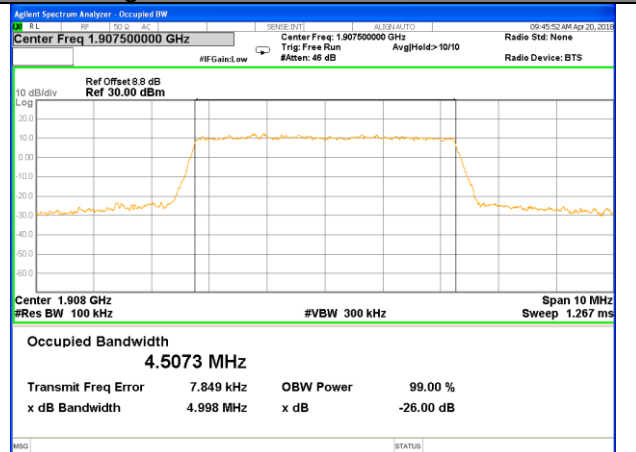

Highest Channel / 3MHz / QPSK

Highest Channel / 3MHz / 16QAM

LTE band 2

LTE band 2 (99% and -26 Bandwidth)

Lowest Channel / 5MHz / QPSK

Lowest Channel / 5MHz / 16QAM

Middle Channel / 5MHz / QPSK

Middle Channel / 5MHz / 16QAM

Highest Channel / 5MHz / QPSK

Highest Channel / 5MHz / 16QAM

LTE band 2

LTE band 2 (99% and -26 Bandwidth)

Lowest Channel / 10MHz / QPSK

Lowest Channel / 10MHz / 16QAM

Middle Channel / 10MHz / QPSK

Middle Channel / 10MHz / 16QAM

Highest Channel / 10MHz / QPSK

Highest Channel / 10MHz / 16QAM

LTE band 2

LTE band 2 (99% and -26 Bandwidth)

Lowest Channel / 15MHz / QPSK

Lowest Channel / 15MHz / 16QAM

Middle Channel / 15MHz / QPSK

Middle Channel / 15MHz / 16QAM