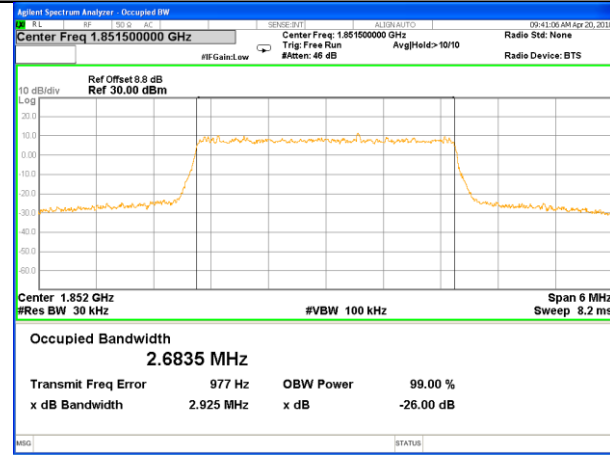

# OCCUPIED BANDWIDTH LTE band 2

LTE band 2 (99% and -26 Bandwidth)

LTE band 2

LTE band 2 (99% and -26 Bandwidth)

Lowest Channel / 3MHz / QPSK

Lowest Channel / 3MHz / 16QAM

Middle Channel / 3MHz / QPSK

Middle Channel / 3MHz / 16QAM

Highest Channel / 3MHz / QPSK

Highest Channel / 3MHz / 16QAM

LTE band 2

LTE band 2 (99% and -26 Bandwidth)

Lowest Channel / 5MHz / QPSK

Lowest Channel / 5MHz / 16QAM

Middle Channel / 5MHz / QPSK

Middle Channel / 5MHz / 16QAM

Highest Channel / 5MHz / QPSK

Highest Channel / 5MHz / 16QAM

LTE band 2

LTE band 2 (99% and -26 Bandwidth)

Lowest Channel / 10MHz / QPSK

Lowest Channel / 10MHz / 16QAM

Middle Channel / 10MHz / QPSK

Middle Channel / 10MHz / 16QAM