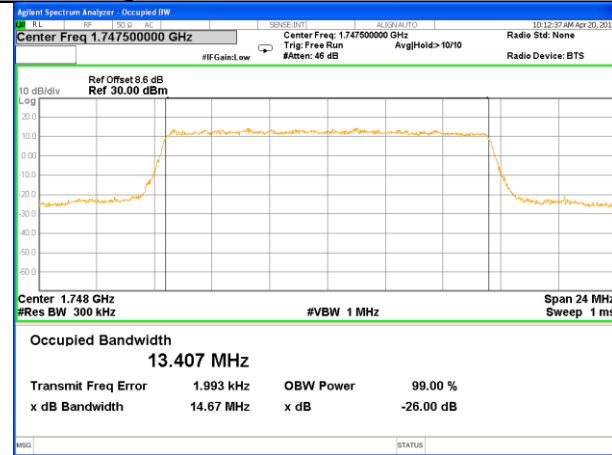

Middle Channel / 5MHz / QPSK

Middle Channel / 5MHz / 16QAM

Highest Channel / 5MHz / QPSK

Highest Channel / 5MHz / 16QAM

LTE band 4

LTE band 4 (99% and -26 Bandwidth)

Lowest Channel / 10MHz / QPSK

Lowest Channel / 10MHz / 16QAM

Middle Channel / 10MHz / QPSK

Middle Channel / 10MHz / 16QAM

Highest Channel / 10MHz / QPSK

Highest Channel / 10MHz / 16QAM

LTE band 4

LTE band 4 (99% and -26 Bandwidth)

Lowest Channel / 15MHz / QPSK

Lowest Channel / 15MHz / 16QAM

Middle Channel / 15MHz / QPSK

Middle Channel / 15MHz / 16QAM

Highest Channel / 15MHz / QPSK

Highest Channel / 15MHz / 16QAM

LTE band 4

LTE band 4 (99% and -26 Bandwidth)

Lowest Channel / 20MHz / QPSK

Lowest Channel / 20MHz / 16QAM