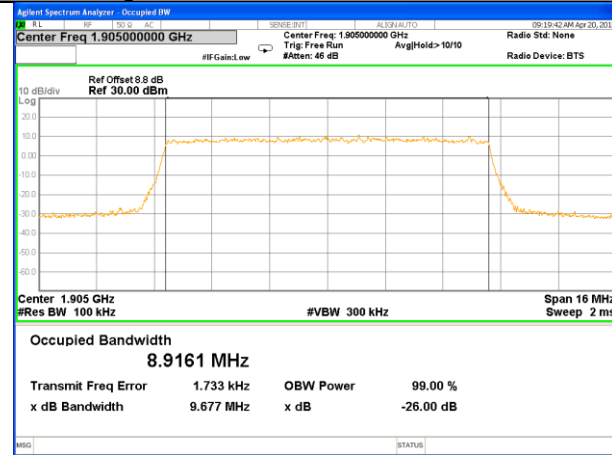

Highest Channel / 3MHz / QPSK

Highest Channel / 3MHz / 16QAM

LTE band 2

LTE band 2 (99% and -26 Bandwidth)

Lowest Channel / 5MHz / QPSK

Lowest Channel / 5MHz / 16QAM

Middle Channel / 5MHz / QPSK

Middle Channel / 5MHz / 16QAM

Highest Channel / 5MHz / QPSK

Highest Channel / 5MHz / 16QAM

LTE band 2

LTE band 2 (99% and -26 Bandwidth)

Lowest Channel / 10MHz / QPSK

Lowest Channel / 10MHz / 16QAM

Middle Channel / 10MHz / QPSK

Middle Channel / 10MHz / 16QAM

Highest Channel / 10MHz / QPSK

Highest Channel / 10MHz / 16QAM

LTE band 2

LTE band 2 (99% and -26 Bandwidth)

Lowest Channel / 15MHz / QPSK

Lowest Channel / 15MHz / 16QAM

Middle Channel / 15MHz / QPSK

Middle Channel / 15MHz / 16QAM

Highest Channel / 15MHz / QPSK

Highest Channel / 15MHz / 16QAM

LTE band 2

LTE band 2 (99% and -26 Bandwidth)

Lowest Channel / 20MHz / QPSK

Lowest Channel / 20MHz / 16QAM

Middle Channel / 20MHz / QPSK

Middle Channel / 20MHz / 16QAM