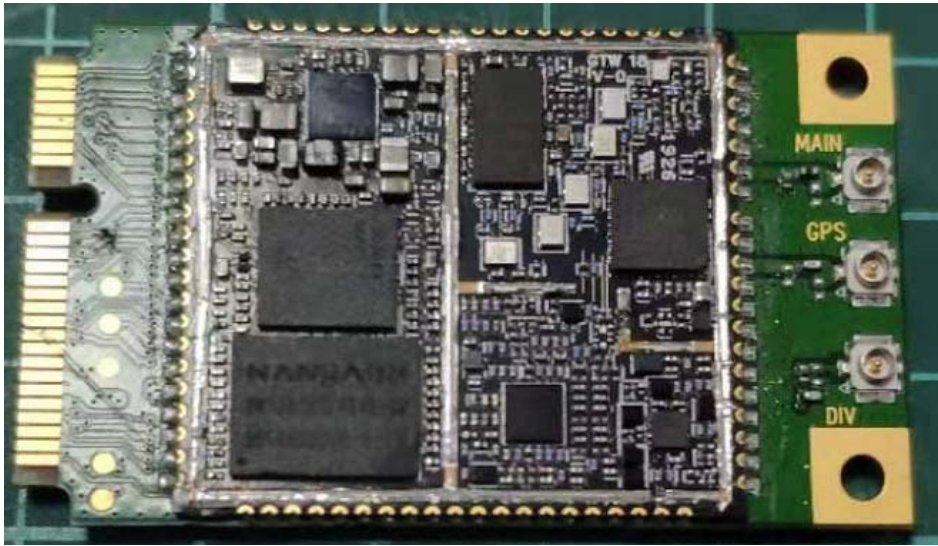

Internal Photo	
Company:	MeiG Smart Technology Co., Ltd
Model:	SLM750

Front side

Back side