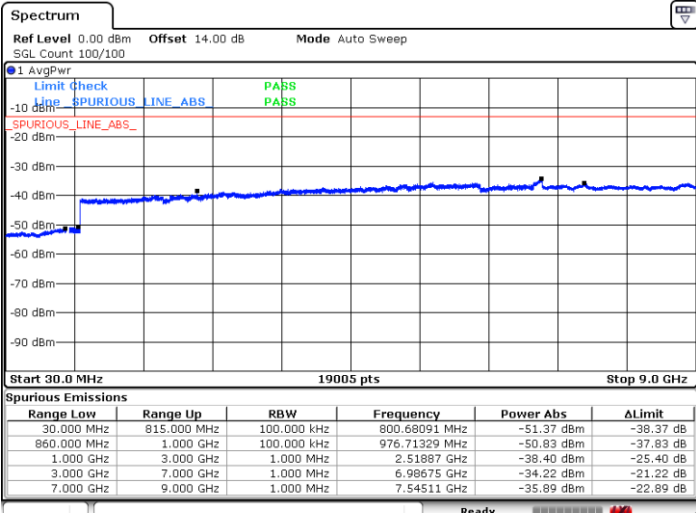

Date: 10.APR.2018 09:59:57

LTE Band 5 / 5MHz

Highest Channel / QPSK

Highest Channel / 16QAM

LTE Band 5 / 10MHz

Lowest Channel / QPSK

Lowest Channel / 16QAM

LTE Band 5 / 10MHz

Middle Channel / QPSK

Middle Channel / 16QAM

Date: 10.APR.2018 10:19:58

Date: 10.APR.2018 10:20:55

Highest Channel / QPSK

Highest Channel / 16QAM

Date: 10.APR.2018 10:29:10

Date: 10.APR.2018 10:30:06

LTE Band 12 / 1.4MHz

Lowest Channel / QPSK

Date: 14.APR.2018 09:56:51

Lowest Channel / 16QAM

Date: 14.APR.2018 09:57:46

Middle Channel / QPSK

Date: 14.APR.2018 09:59:23

Middle Channel / 16QAM