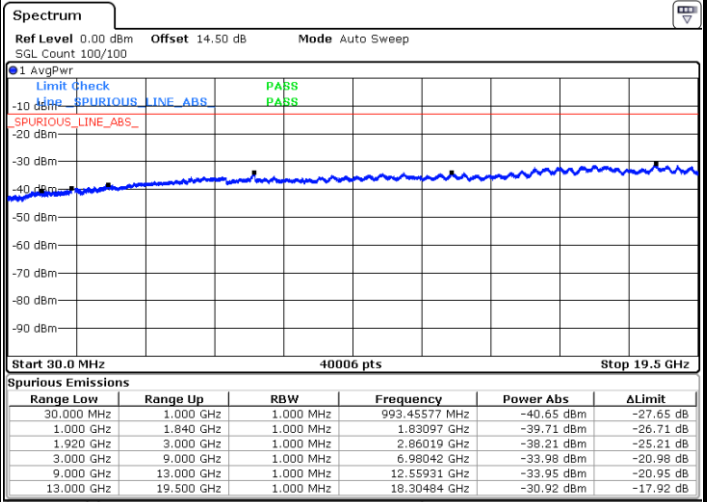

LTE Band 17 / 5MHz

Highest Channel / QPSK

Date: 14.APR.2018 15:25:36

Highest Channel / 16QAM

Date: 14.APR.2018 15:26:31

LTE Band 17 / 10MHz

Lowest Channel / QPSK

Date: 14.APR.2018 15:32:46

Lowest Channel / 16QAM

Date: 14.APR.2018 15:33:42

LTE Band 17 / 10MHz

Middle Channel / QPSK

Middle Channel / 16QAM

Date: 14.APR.2018 15:35:19

Date: 14.APR.2018 15:36:15

Highest Channel / QPSK

Highest Channel / 16QAM

Date: 14.APR.2018 15:42:30

Date: 14.APR.2018 15:43:26

LTE Band 25 / 1.4MHz

Lowest Channel / QPSK

Lowest Channel / 16QAM

Date: 11.APR.2018 09:07:35

Date: 11.APR.2018 09:08:30

Middle Channel / QPSK

Middle Channel / 16QAM

Date: 11.APR.2018 09:10:07

Date: 11.APR.2018 09:11:03

LTE Band 25 / 1.4MHz

Highest Channel / QPSK

Date: 11.APR.2018 09:17:20

Highest Channel / 16QAM