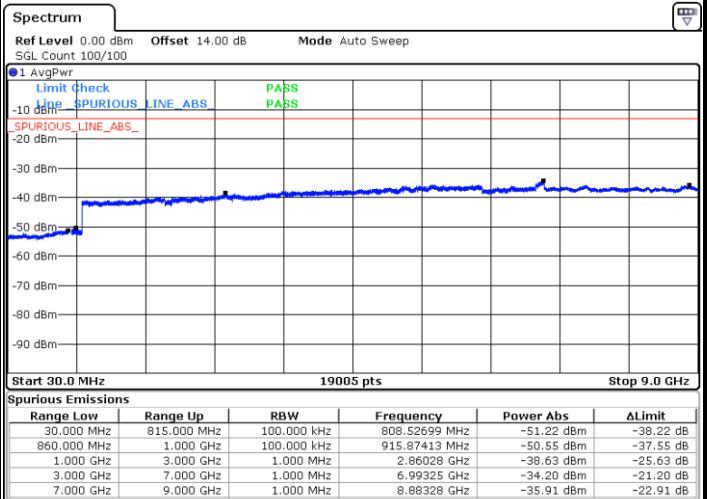

Highest Channel / 16QAM

Date: 10.APR.2018 09:27:16

LTE Band 5 / 3MHz

Lowest Channel / QPSK

Date: 10.APR.2018 09:35:32

Lowest Channel / 16QAM

Date: 10.APR.2018 09:36:28

LTE Band 5 / 3MHz

Middle Channel / QPSK

Middle Channel / 16QAM

Date: 10.APR.2018 09:38:05

Date: 10.APR.2018 09:39:01

Highest Channel / QPSK

Highest Channel / 16QAM

Date: 10.APR.2018 09:47:16

Date: 10.APR.2018 09:48:12

LTE Band 5 / 5MHz

Lowest Channel / QPSK

Lowest Channel / 16QAM

Date: 10.APR.2018 09:56:27

Date: 10.APR.2018 09:57:24

Middle Channel / QPSK

Middle Channel / 16QAM

Date: 10.APR.2018 09:59:00

Date: 10.APR.2018 09:59:57

LTE Band 5 / 5MHz

Highest Channel / QPSK

Highest Channel / 16QAM

LTE Band 5 / 10MHz

Lowest Channel / QPSK

Lowest Channel / 16QAM

LTE Band 5 / 10MHz