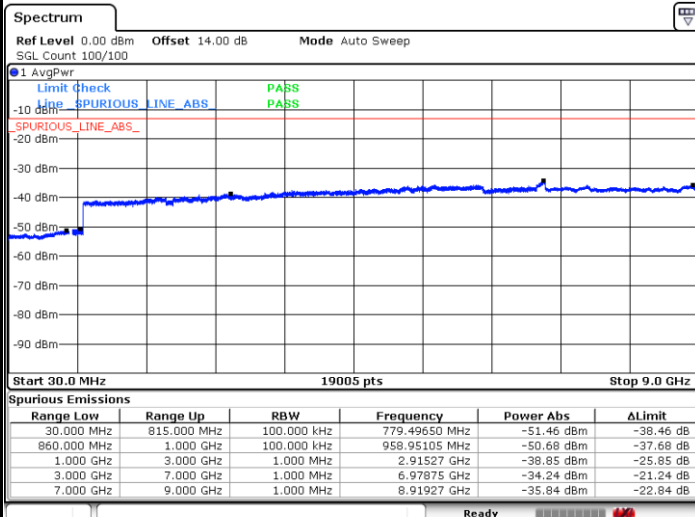

LTE Band 5 / 5MHz

Lowest Channel / QPSK

Lowest Channel / 16QAM

Date: 10.APR.2018 09:56:27

Date: 10.APR.2018 09:57:24

Middle Channel / QPSK

Middle Channel / 16QAM

Date: 10.APR.2018 09:59:00

Date: 10.APR.2018 09:59:57

LTE Band 5 / 5MHz

Highest Channel / QPSK

Highest Channel / 16QAM

LTE Band 5 / 10MHz

Lowest Channel / QPSK

Lowest Channel / 16QAM

LTE Band 5 / 10MHz