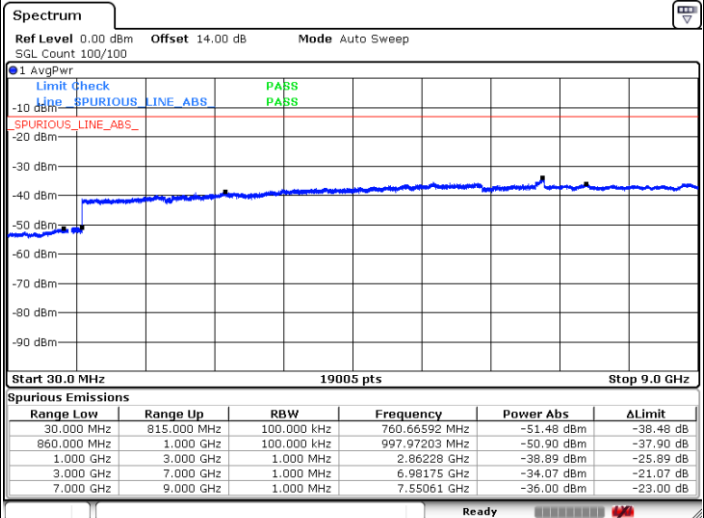

Highest Channel / 16QAM

Date: 10.APR.2018 09:27:16

LTE Band 5 / 3MHz

Lowest Channel / QPSK

Date: 10.APR.2018 09:35:32

Lowest Channel / 16QAM

Date: 10.APR.2018 09:36:28

LTE Band 5 / 3MHz

Middle Channel / QPSK

Middle Channel / 16QAM

Date: 10.APR.2018 09:38:05

Date: 10.APR.2018 09:39:01

Highest Channel / QPSK

Highest Channel / 16QAM

Date: 10.APR.2018 09:47:16

Date: 10.APR.2018 09:48:12

LTE Band 5 / 5MHz

Lowest Channel / QPSK

Lowest Channel / 16QAM

Date: 10.APR.2018 09:56:27

Date: 10.APR.2018 09:57:24

Middle Channel / QPSK

Middle Channel / 16QAM

Date: 10.APR.2018 09:59:00