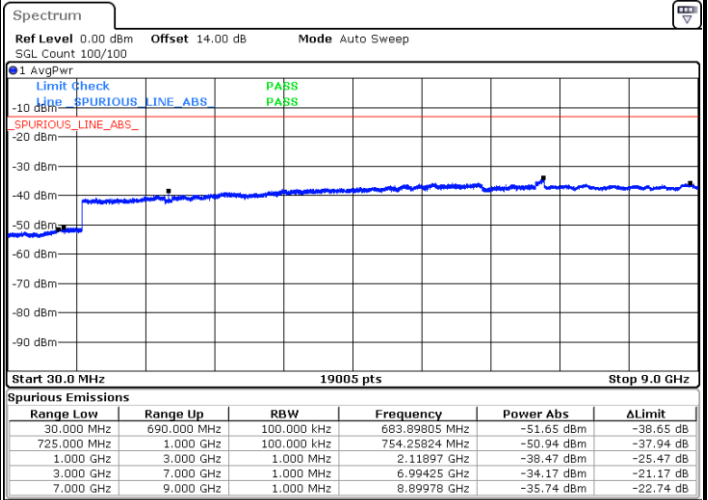

Date: 14.APR.2018 10:00:19

LTE Band 12 / 1.4MHz

Highest Channel / QPSK

Date: 14.APR.2018 10:06:33

Highest Channel / 16QAM

Date: 14.APR.2018 10:07:29

LTE Band 12 / 3MHz

Lowest Channel / QPSK

Date: 14.APR.2018 10:13:44

Lowest Channel / 16QAM

Date: 14.APR.2018 10:14:40

LTE Band 12 / 3MHz

Middle Channel / QPSK

Middle Channel / 16QAM

Date: 14.APR.2018 10:16:17

Date: 14.APR.2018 10:17:13

Highest Channel / QPSK

Highest Channel / 16QAM

Date: 14.APR.2018 10:23:29

Date: 14.APR.2018 10:24:25

LTE Band 12 / 5MHz

Lowest Channel / QPSK

Lowest Channel / 16QAM

Date: 14.APR.2018 10:30:38