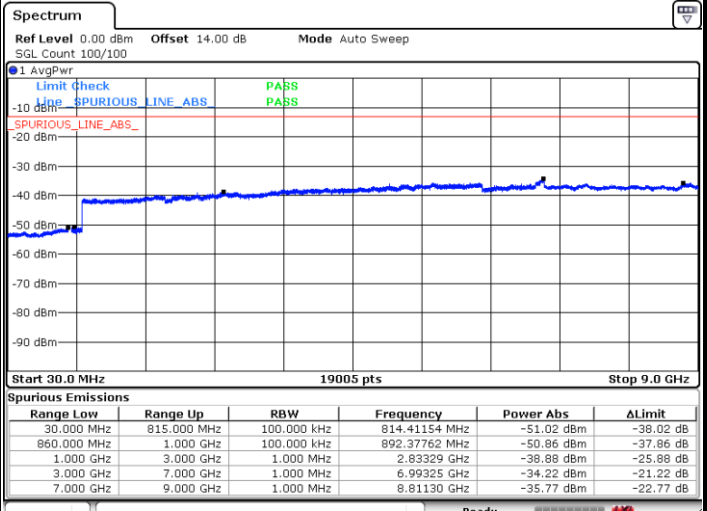

LTE Band 5 / 10MHz

Middle Channel / QPSK

Middle Channel / 16QAM

Date: 10.APR.2018 10:19:58

Date: 10.APR.2018 10:20:55