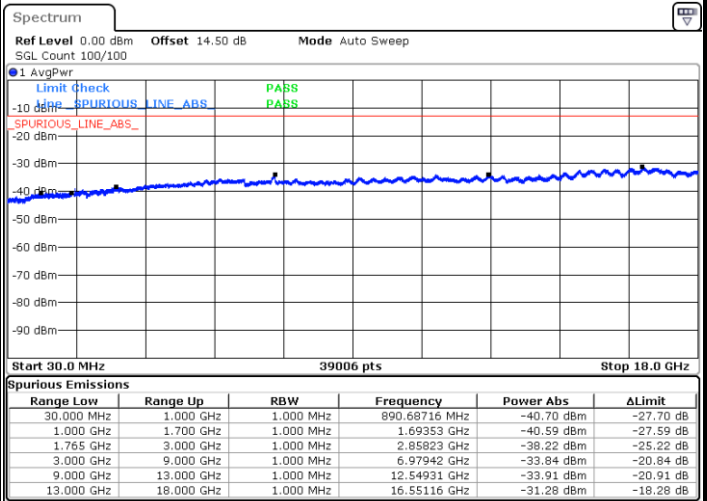

Date: 10.APR.2018 12:29:09

LTE Band 4 / 15MHz

Highest Channel / QPSK

Highest Channel / 16QAM

Date: 10.APR.2018 12:35:20

Date: 10.APR.2018 12:36:15

LTE Band 4 / 20MHz

Lowest Channel / QPSK

Lowest Channel / 16QAM

Date: 10.APR.2018 12:42:27

Date: 10.APR.2018 12:43:23

LTE Band 4 / 20MHz

Middle Channel / QPSK

Middle Channel / 16QAM

Date: 10.APR.2018 12:44:58

Date: 10.APR.2018 12:45:54

Highest Channel / QPSK

Highest Channel / 16QAM

Date: 10.APR.2018 12:52:05

Date: 10.APR.2018 12:53:01

LTE Band 5 / 1.4MHz

Lowest Channel / QPSK

Lowest Channel / 16QAM

Date: 10.APR.2018 09:14:36