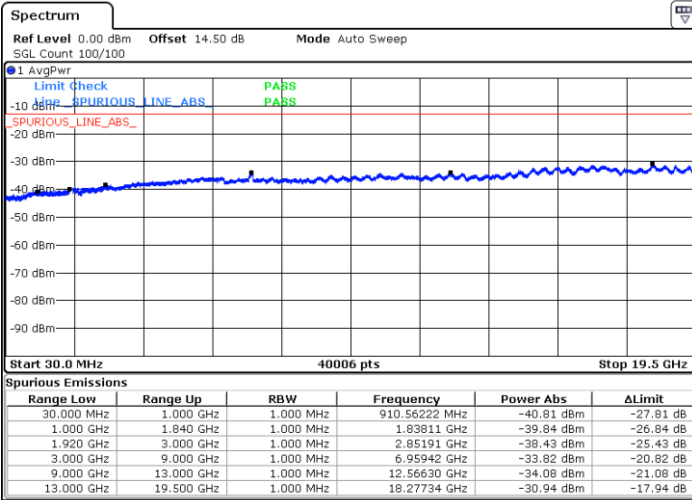

Middle Channel / QPSK

Middle Channel / 16QAM

Date: 11.APR.2018 09:10:07

Date: 11.APR.2018 09:11:03

LTE Band 25 / 1.4MHz

Highest Channel / QPSK

Date: 11.APR.2018 09:17:20

Highest Channel / 16QAM

Date: 11.APR.2018 09:18:16

LTE Band 25 / 3MHz

Lowest Channel / QPSK

Date: 11.APR.2018 09:19:53

Lowest Channel / 16QAM

Date: 11.APR.2018 09:20:50

LTE Band 25 / 3MHz

Middle Channel / QPSK

Middle Channel / 16QAM

Date: 11.APR.2018 09:30:45

Date: 11.APR.2018 09:31:42

Highest Channel / QPSK

Highest Channel / 16QAM

Date: 11.APR.2018 09:37:59

Date: 11.APR.2018 09:38:55