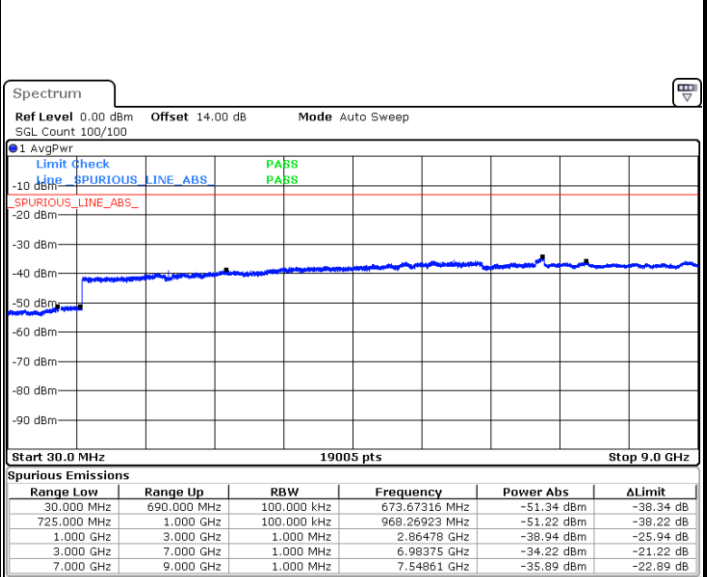

Highest Channel / 16QAM

Date: 14.APR.2018 10:41:18

LTE Band 12 / 10MHz

Lowest Channel / QPSK

Date: 14.APR.2018 10:47:33

Lowest Channel / 16QAM

Date: 14.APR.2018 10:48:29

LTE Band 12 / 10MHz

Middle Channel / QPSK

Date: 14.APR.2018 10:50:05

Middle Channel / 16QAM

Date: 14.APR.2018 10:51:01

Highest Channel / QPSK

Date: 14.APR.2018 10:57:15

Highest Channel / 16QAM

Date: 14.APR.2018 10:58:11

LTE Band 13 / 5MHz

Lowest Channel / QPSK

Lowest Channel / 16QAM

Middle Channel / QPSK

Middle Channel / 16QAM

LTE Band 13 / 5MHz

Highest Channel / QPSK

Date: 17.APR.2018 15:53:47

Highest Channel / 16QAM

Date: 17.APR.2018 15:55:00

LTE Band 13 / 10MHz

Middle Channel / QPSK

Date: 17.APR.2018 16:06:33

Middle Channel / 16QAM

Date: 17.APR.2018 16:07:29

LTE Band 17 / 5MHz