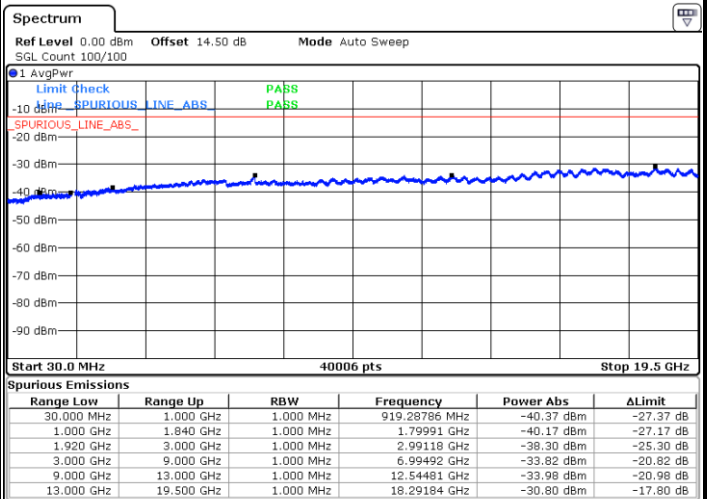

Middle Channel / QPSK

Middle Channel / 16QAM

Date: 11.APR.2018 09:10:07

Date: 11.APR.2018 09:11:03

LTE Band 25 / 1.4MHz

Highest Channel / QPSK

Date: 11.APR.2018 09:17:20

Highest Channel / 16QAM

Date: 11.APR.2018 09:18:16

LTE Band 25 / 3MHz

Lowest Channel / QPSK

Date: 11.APR.2018 09:19:53

Lowest Channel / 16QAM

Date: 11.APR.2018 09:20:50

LTE Band 25 / 3MHz

Middle Channel / QPSK