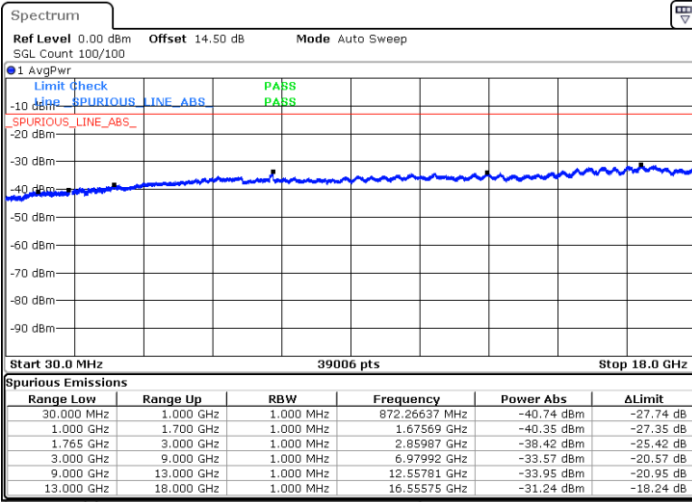

Date: 10.APR.2018 12:29:09

LTE Band 4 / 15MHz

Highest Channel / QPSK

Highest Channel / 16QAM

Date: 10.APR.2018 12:35:20

Date: 10.APR.2018 12:36:15

LTE Band 4 / 20MHz

Lowest Channel / QPSK

Lowest Channel / 16QAM

Date: 10.APR.2018 12:42:27

Date: 10.APR.2018 12:43:23

LTE Band 4 / 20MHz

Middle Channel / QPSK

Middle Channel / 16QAM

Date: 10.APR.2018 12:44:58

Date: 10.APR.2018 12:45:54

Highest Channel / QPSK

Highest Channel / 16QAM

Date: 10.APR.2018 12:52:05

Date: 10.APR.2018 12:53:01

LTE Band 5 / 1.4MHz

Lowest Channel / QPSK

Lowest Channel / 16QAM

Date: 10.APR.2018 09:14:36