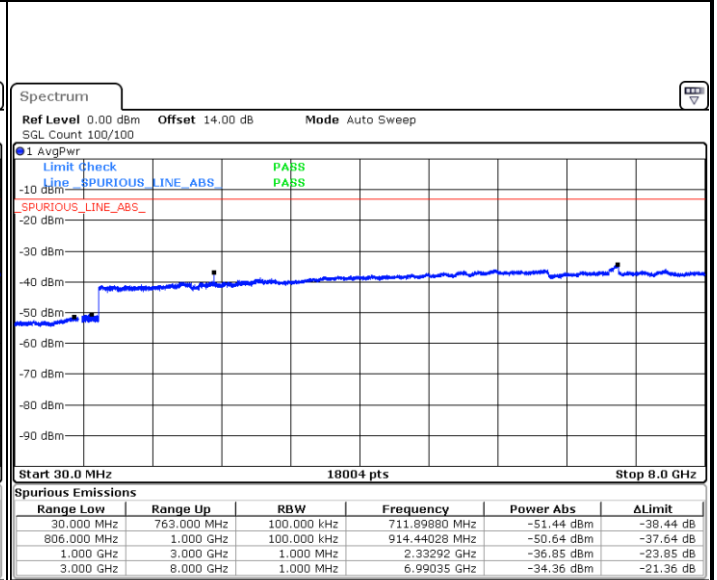

LTE Band 13 / 5MHz

Lowest Channel / QPSK

Lowest Channel / 16QAM

Middle Channel / QPSK

Middle Channel / 16QAM

LTE Band 13 / 5MHz

Highest Channel / QPSK

Date: 17.APR.2018 15:53:47

Highest Channel / 16QAM

Date: 17.APR.2018 15:55:00

LTE Band 13 / 10MHz

Middle Channel / QPSK

Date: 17.APR.2018 16:06:33

Middle Channel / 16QAM

Date: 17.APR.2018 16:07:29

LTE Band 17 / 5MHz

Lowest Channel / QPSK

Lowest Channel / 16QAM

Date: 14.APR.2018 15:12:13

Date: 14.APR.2018 15:13:08

Middle Channel / QPSK

Middle Channel / 16QAM

Date: 14.APR.2018 15:14:44

Date: 14.APR.2018 15:15:40

LTE Band 17 / 5MHz

Highest Channel / QPSK

Date: 14.APR.2018 15:25:36

Highest Channel / 16QAM

Date: 14.APR.2018 15:26:31

LTE Band 17 / 10MHz

Lowest Channel / QPSK

Date: 14.APR.2018 15:32:46