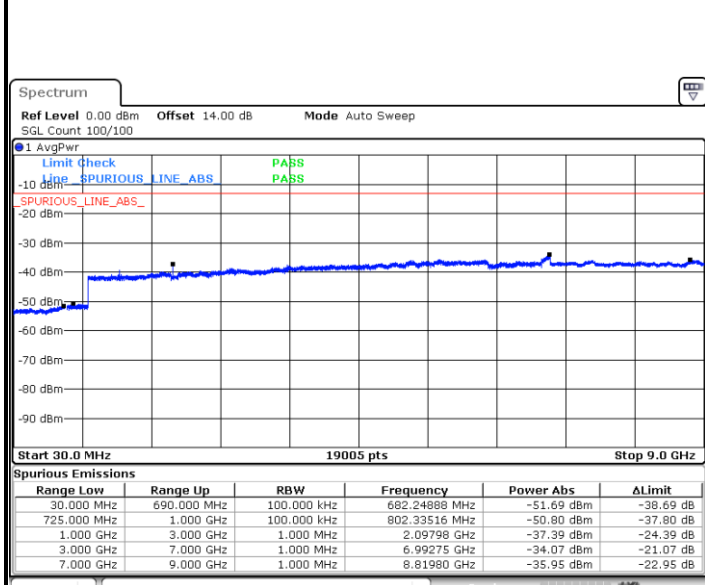

LTE Band 12 / 1.4MHz

Lowest Channel / QPSK

Date: 14.APR.2018 09:56:51

Lowest Channel / 16QAM

Date: 14.APR.2018 09:57:46

Middle Channel / QPSK

Date: 14.APR.2018 09:59:23

Middle Channel / 16QAM

Date: 14.APR.2018 10:00:19

LTE Band 12 / 1.4MHz

Highest Channel / QPSK

Date: 14.APR.2018 10:06:33

Highest Channel / 16QAM

Date: 14.APR.2018 10:07:29

LTE Band 12 / 3MHz

Lowest Channel / QPSK

Date: 14.APR.2018 10:13:44

Lowest Channel / 16QAM

Date: 14.APR.2018 10:14:40

LTE Band 12 / 3MHz

Middle Channel / QPSK

Middle Channel / 16QAM

Date: 14.APR.2018 10:16:17

Date: 14.APR.2018 10:17:13

Highest Channel / QPSK

Highest Channel / 16QAM

Date: 14.APR.2018 10:23:29

Date: 14.APR.2018 10:24:25

LTE Band 12 / 5MHz

Lowest Channel / QPSK

Lowest Channel / 16QAM

Date: 14.APR.2018 10:30:38