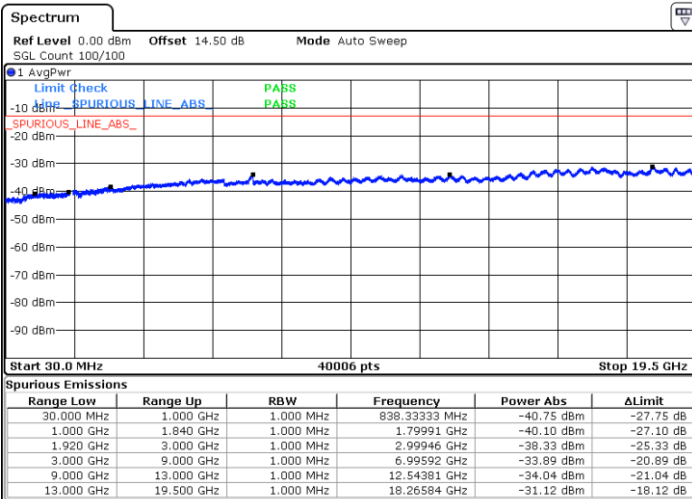

Date: 11.APR.2018 09:18:16

LTE Band 25 / 3MHz

Lowest Channel / QPSK

Date: 11.APR.2018 09:19:53

Lowest Channel / 16QAM

Date: 11.APR.2018 09:20:50

LTE Band 25 / 3MHz

Middle Channel / QPSK

Middle Channel / 16QAM

Date: 11.APR.2018 09:30:45

Date: 11.APR.2018 09:31:42

Highest Channel / QPSK

Highest Channel / 16QAM

Date: 11.APR.2018 09:37:59

Date: 11.APR.2018 09:38:55