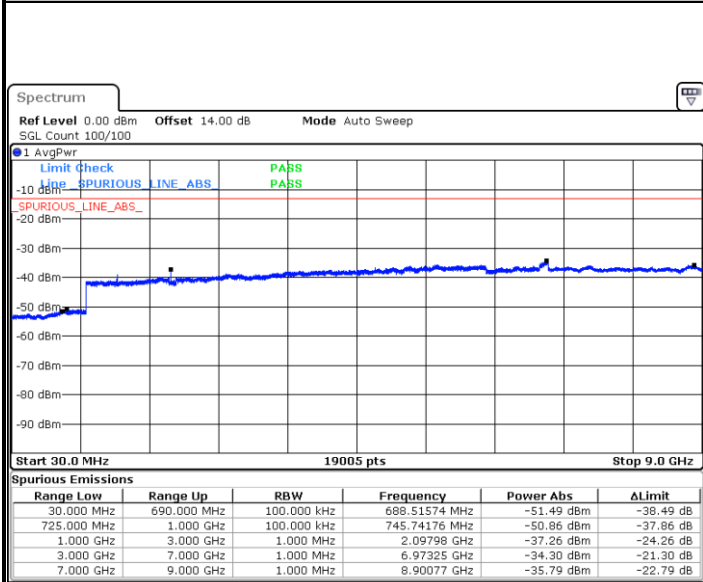

Date: 10.APR.2018 09:59:57

LTE Band 5 / 5MHz

Highest Channel / QPSK

Highest Channel / 16QAM

LTE Band 5 / 10MHz

Lowest Channel / QPSK

Lowest Channel / 16QAM

LTE Band 5 / 10MHz

Middle Channel / QPSK

Middle Channel / 16QAM

Date: 10.APR.2018 10:19:58

Date: 10.APR.2018 10:20:55

Highest Channel / QPSK

Highest Channel / 16QAM

Date: 10.APR.2018 10:29:10

Date: 10.APR.2018 10:30:06

LTE Band 12 / 1.4MHz

Lowest Channel / QPSK

Date: 14.APR.2018 09:56:51

Lowest Channel / 16QAM

Date: 14.APR.2018 09:57:46

Middle Channel / QPSK

Date: 14.APR.2018 09:59:23

Middle Channel / 16QAM

Date: 14.APR.2018 10:00:19

LTE Band 12 / 1.4MHz

Highest Channel / QPSK

Date: 14.APR.2018 10:06:33

Highest Channel / 16QAM

Date: 14.APR.2018 10:07:29

LTE Band 12 / 3MHz

Lowest Channel / QPSK