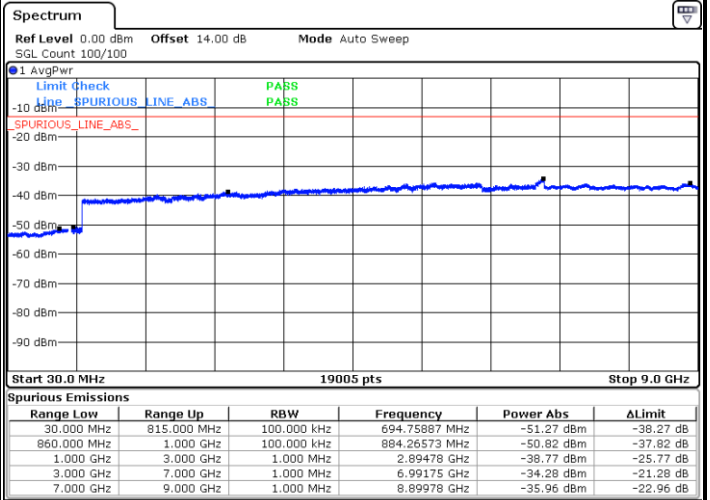

Highest Channel / QPSK

Highest Channel / 16QAM

Date: 10.APR.2018 12:52:05

Date: 10.APR.2018 12:53:01

LTE Band 5 / 1.4MHz

Lowest Channel / QPSK

Lowest Channel / 16QAM

Date: 10.APR.2018 09:14:36

Date: 10.APR.2018 09:15:32

Middle Channel / QPSK

Middle Channel / 16QAM

Date: 10.APR.2018 09:17:09

Date: 10.APR.2018 09:18:05

LTE Band 5 / 1.4MHz

Highest Channel / QPSK

Date: 10.APR.2018 09:26:20

Highest Channel / 16QAM

Date: 10.APR.2018 09:27:16

LTE Band 5 / 3MHz

Lowest Channel / QPSK

Date: 10.APR.2018 09:35:32

Lowest Channel / 16QAM

Date: 10.APR.2018 09:36:28

LTE Band 5 / 3MHz