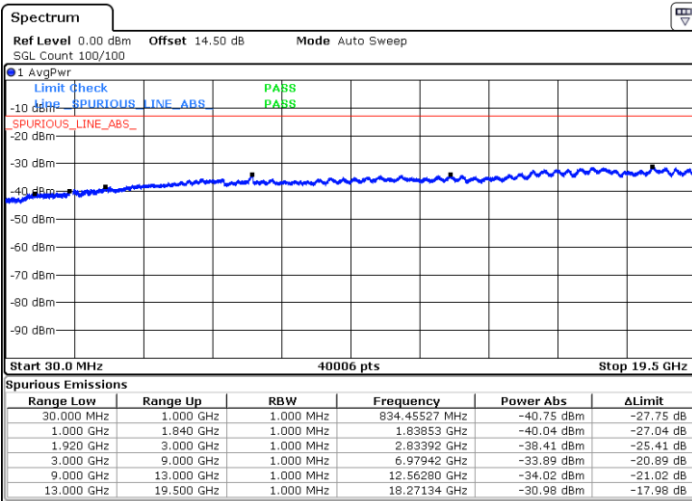

LTE Band 17 / 5MHz

Highest Channel / QPSK

Date: 14.APR.2018 15:25:36

Highest Channel / 16QAM

Date: 14.APR.2018 15:26:31

LTE Band 17 / 10MHz

Lowest Channel / QPSK

Date: 14.APR.2018 15:32:46

Lowest Channel / 16QAM

Date: 14.APR.2018 15:33:42

LTE Band 17 / 10MHz

Middle Channel / QPSK

Middle Channel / 16QAM

Date: 14.APR.2018 15:35:19

Date: 14.APR.2018 15:36:15

Highest Channel / QPSK

Highest Channel / 16QAM

Date: 14.APR.2018 15:42:30

Date: 14.APR.2018 15:43:26

LTE Band 25 / 1.4MHz

Lowest Channel / QPSK

Lowest Channel / 16QAM

Date: 11.APR.2018 09:07:35

Date: 11.APR.2018 09:08:30

Middle Channel / QPSK

Middle Channel / 16QAM

Date: 11.APR.2018 09:10:07

Date: 11.APR.2018 09:11:03

LTE Band 25 / 1.4MHz

Highest Channel / QPSK

Date: 11.APR.2018 09:17:20

Highest Channel / 16QAM