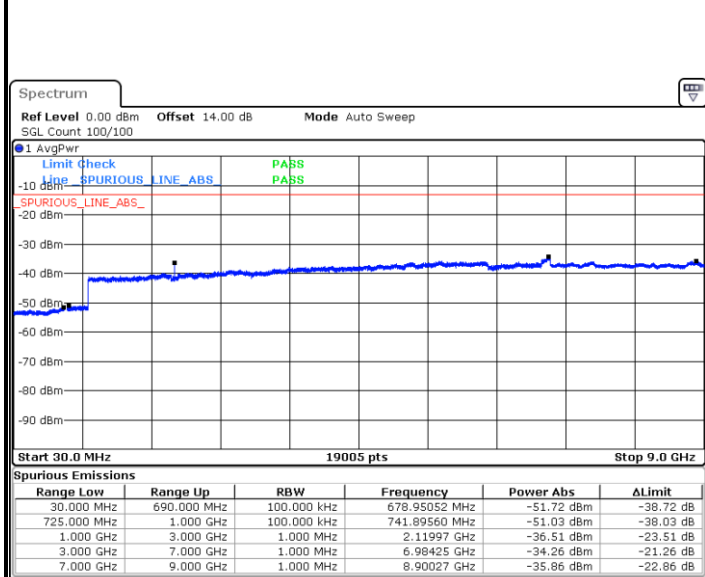

Highest Channel / 16QAM

Date: 14.APR.2018 10:41:18

LTE Band 12 / 10MHz

Lowest Channel / QPSK

Date: 14.APR.2018 10:47:33

Lowest Channel / 16QAM

Date: 14.APR.2018 10:48:29

LTE Band 12 / 10MHz

Middle Channel / QPSK

Date: 14.APR.2018 10:50:05

Middle Channel / 16QAM

Date: 14.APR.2018 10:51:01

Highest Channel / QPSK

Date: 14.APR.2018 10:57:15

Highest Channel / 16QAM

Date: 14.APR.2018 10:58:11

LTE Band 13 / 5MHz

Lowest Channel / QPSK

Lowest Channel / 16QAM

Middle Channel / QPSK

Middle Channel / 16QAM

LTE Band 13 / 5MHz

Highest Channel / QPSK

Date: 17.APR.2018 15:53:47

Highest Channel / 16QAM

Date: 17.APR.2018 15:55:00

LTE Band 13 / 10MHz

Middle Channel / QPSK

Date: 17.APR.2018 16:06:33

Middle Channel / 16QAM

Date: 17.APR.2018 16:07:29

LTE Band 17 / 5MHz