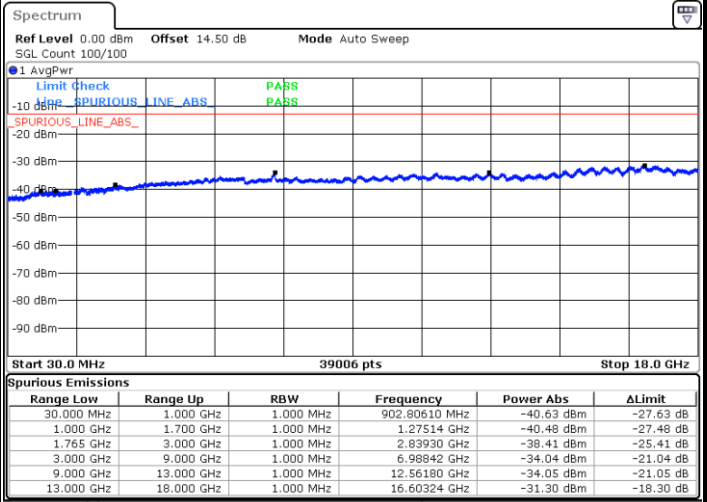

Date: 10.APR.2018 12:29:09

LTE Band 4 / 15MHz

Highest Channel / QPSK

Highest Channel / 16QAM

Date: 10.APR.2018 12:35:20

Date: 10.APR.2018 12:36:15

LTE Band 4 / 20MHz

Lowest Channel / QPSK

Lowest Channel / 16QAM

Date: 10.APR.2018 12:42:27

Date: 10.APR.2018 12:43:23

LTE Band 4 / 20MHz

Middle Channel / QPSK

Middle Channel / 16QAM

Date: 10.APR.2018 12:44:58

Date: 10.APR.2018 12:45:54

Highest Channel / QPSK

Highest Channel / 16QAM

Date: 10.APR.2018 12:52:05

Date: 10.APR.2018 12:53:01

LTE Band 5 / 1.4MHz

Lowest Channel / QPSK

Lowest Channel / 16QAM

Date: 10.APR.2018 09:14:36