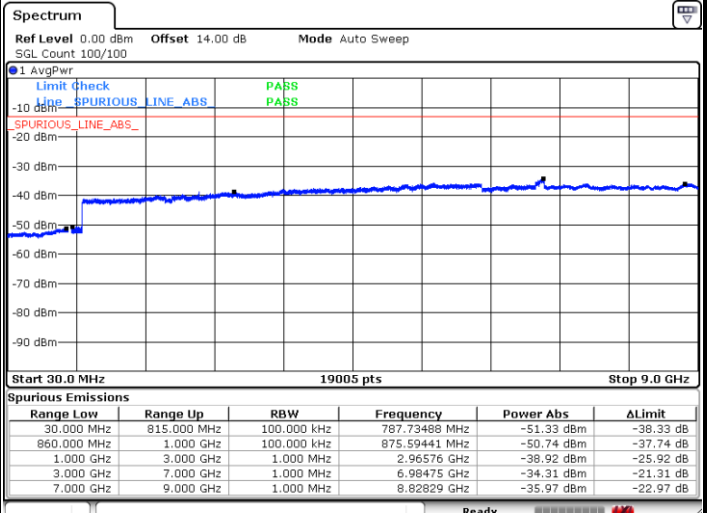

Date: 10.APR.2018 09:59:57

LTE Band 5 / 5MHz

Highest Channel / QPSK

Highest Channel / 16QAM

LTE Band 5 / 10MHz

Lowest Channel / QPSK

Lowest Channel / 16QAM

LTE Band 5 / 10MHz

Middle Channel / QPSK

Middle Channel / 16QAM

Date: 10.APR.2018 10:19:58

Date: 10.APR.2018 10:20:55

Highest Channel / QPSK

Highest Channel / 16QAM

Date: 10.APR.2018 10:29:10

Date: 10.APR.2018 10:30:06

LTE Band 12 / 1.4MHz

Lowest Channel / QPSK

Date: 14.APR.2018 09:56:51

Lowest Channel / 16QAM

Date: 14.APR.2018 09:57:46

Middle Channel / QPSK

Date: 14.APR.2018 09:59:23

Middle Channel / 16QAM