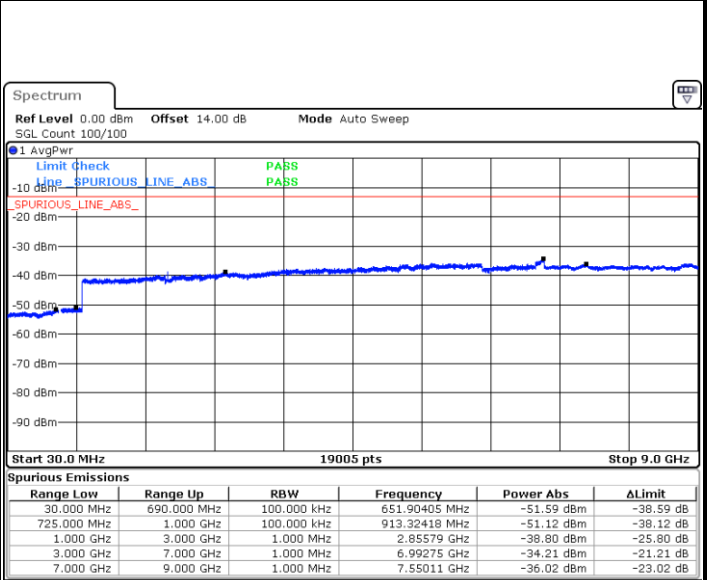

Middle Channel / 16QAM

Date: 14.APR.2018 10:51:01