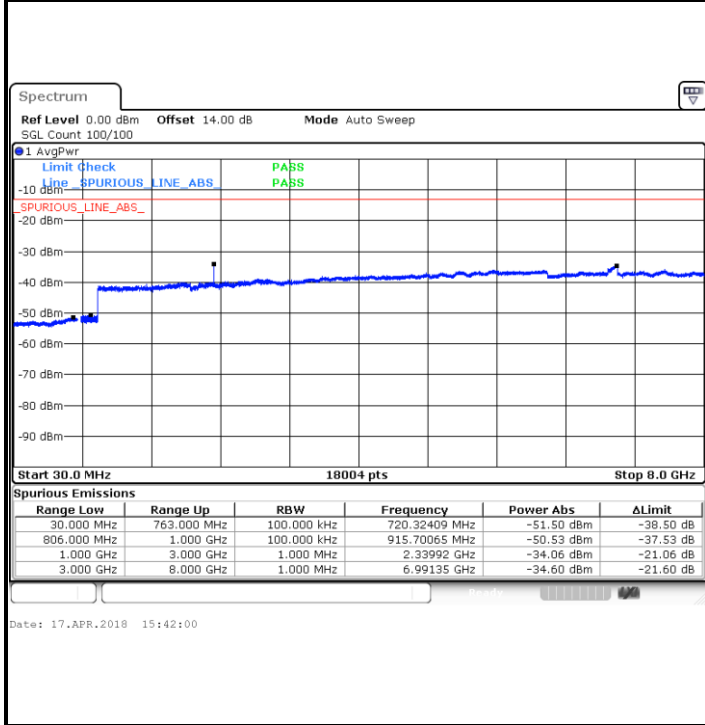

LTE Band 13 / 5MHz

Lowest Channel / QPSK

Lowest Channel / 16QAM

Middle Channel / QPSK

Middle Channel / 16QAM

LTE Band 13 / 5MHz

Highest Channel / QPSK

Date: 17.APR.2018 15:53:47

Highest Channel / 16QAM

Date: 17.APR.2018 15:55:00

LTE Band 13 / 10MHz

Middle Channel / QPSK

Date: 17.APR.2018 16:06:33

Middle Channel / 16QAM

Date: 17.APR.2018 16:07:29

LTE Band 17 / 5MHz