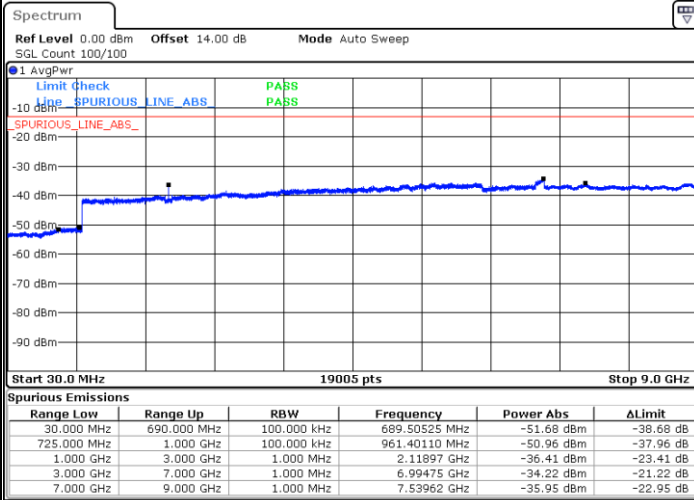

Date: 14.APR.2018 10:00:19

LTE Band 12 / 1.4MHz

Highest Channel / QPSK

Date: 14.APR.2018 10:06:33

Highest Channel / 16QAM

Date: 14.APR.2018 10:07:29

LTE Band 12 / 3MHz

Lowest Channel / QPSK

Date: 14.APR.2018 10:13:44

Lowest Channel / 16QAM

Date: 14.APR.2018 10:14:40

LTE Band 12 / 3MHz

Middle Channel / QPSK

Middle Channel / 16QAM

Date: 14.APR.2018 10:16:17

Date: 14.APR.2018 10:17:13

Highest Channel / QPSK

Highest Channel / 16QAM

Date: 14.APR.2018 10:23:29

Date: 14.APR.2018 10:24:25

LTE Band 12 / 5MHz

Lowest Channel / QPSK

Lowest Channel / 16QAM

Date: 14.APR.2018 10:30:38