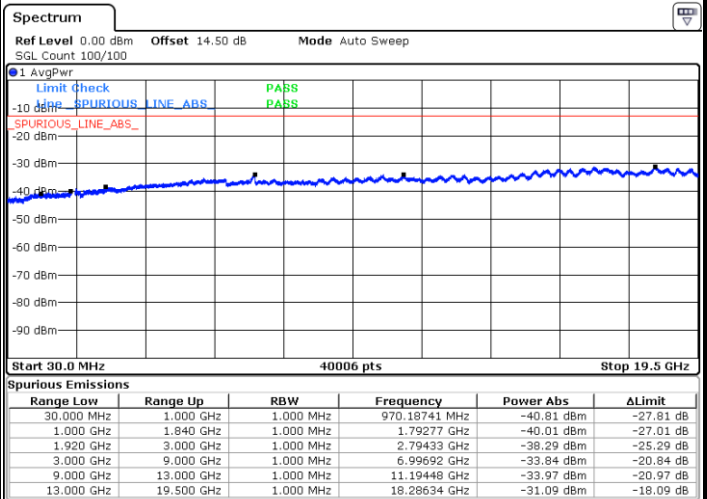

Date: 11.APR.2018 09:18:16

LTE Band 25 / 3MHz

Lowest Channel / QPSK

Date: 11.APR.2018 09:19:53

Lowest Channel / 16QAM

Date: 11.APR.2018 09:20:50

LTE Band 25 / 3MHz

Middle Channel / QPSK

Middle Channel / 16QAM

Date: 11.APR.2018 09:30:45

Date: 11.APR.2018 09:31:42

Highest Channel / QPSK

Highest Channel / 16QAM

Date: 11.APR.2018 09:37:59

Date: 11.APR.2018 09:38:55