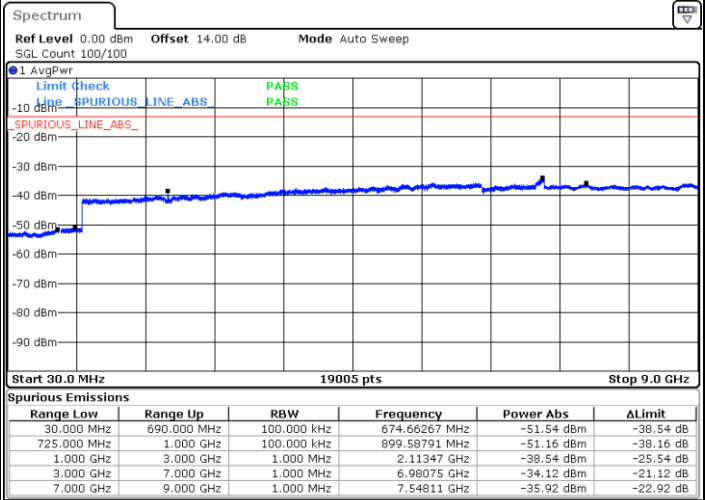

LTE Band 13 / 5MHz

Lowest Channel / QPSK

Lowest Channel / 16QAM

Middle Channel / QPSK

Middle Channel / 16QAM

LTE Band 13 / 5MHz

Highest Channel / QPSK

Date: 17.APR.2018 15:53:47

Highest Channel / 16QAM

Date: 17.APR.2018 15:55:00

LTE Band 13 / 10MHz

Middle Channel / QPSK

Date: 17.APR.2018 16:06:33

Middle Channel / 16QAM

Date: 17.APR.2018 16:07:29

LTE Band 17 / 5MHz

Lowest Channel / QPSK

Lowest Channel / 16QAM

Date: 14.APR.2018 15:12:13

Date: 14.APR.2018 15:13:08

Middle Channel / QPSK

Middle Channel / 16QAM

Date: 14.APR.2018 15:14:44

Date: 14.APR.2018 15:15:40

LTE Band 17 / 5MHz

Highest Channel / QPSK

Date: 14.APR.2018 15:25:36

Highest Channel / 16QAM

Date: 14.APR.2018 15:26:31

LTE Band 17 / 10MHz

Lowest Channel / QPSK

Date: 14.APR.2018 15:32:46