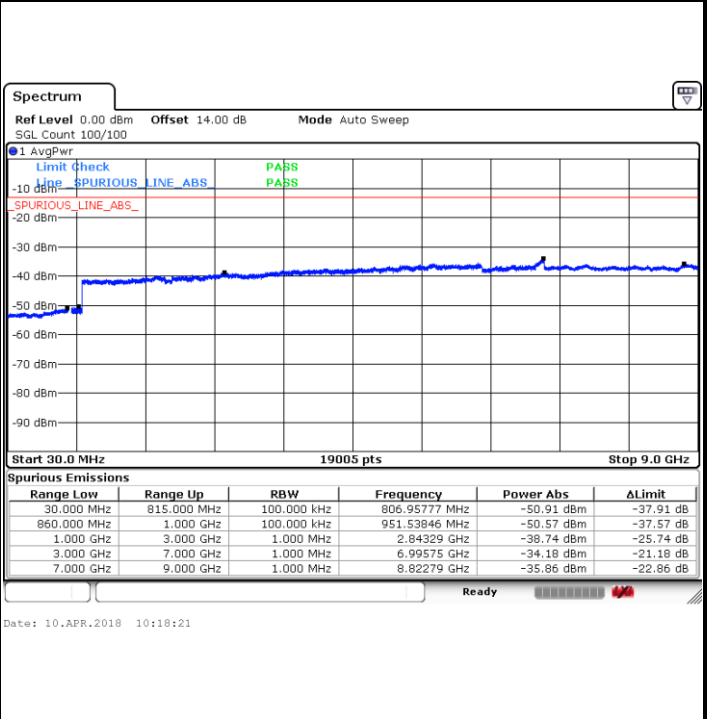

LTE Band 5 / 5MHz

Lowest Channel / QPSK

Lowest Channel / 16QAM

Date: 10.APR.2018 09:56:27

Date: 10.APR.2018 09:57:24

Middle Channel / QPSK

Middle Channel / 16QAM

Date: 10.APR.2018 09:59:00

Date: 10.APR.2018 09:59:57

LTE Band 5 / 5MHz

Highest Channel / QPSK

Highest Channel / 16QAM

LTE Band 5 / 10MHz

Lowest Channel / QPSK

Lowest Channel / 16QAM

LTE Band 5 / 10MHz

Middle Channel / QPSK

Middle Channel / 16QAM

Date: 10.APR.2018 10:19:58

Date: 10.APR.2018 10:20:55

Highest Channel / QPSK

Highest Channel / 16QAM

Date: 10.APR.2018 10:29:10

Date: 10.APR.2018 10:30:06

LTE Band 12 / 1.4MHz

Lowest Channel / QPSK

Date: 14.APR.2018 09:56:51

Lowest Channel / 16QAM

Date: 14.APR.2018 09:57:46

Middle Channel / QPSK

Date: 14.APR.2018 09:59:23

Middle Channel / 16QAM