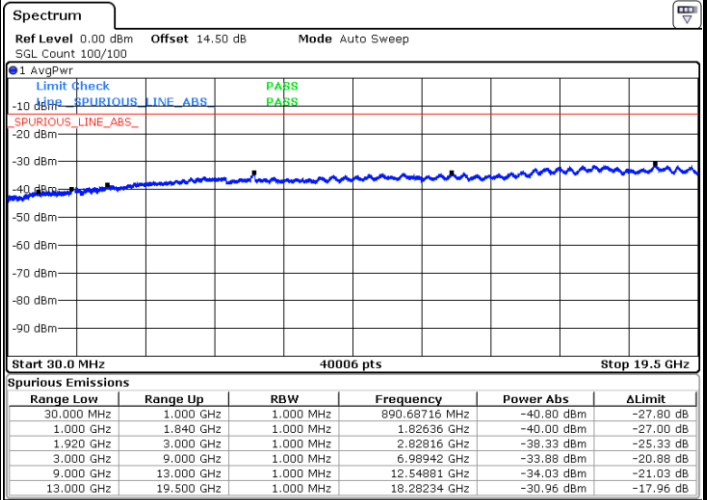

Highest Channel / 16QAM

Date: 14.APR.2018 15:42:30

Date: 14.APR.2018 15:43:26

LTE Band 25 / 1.4MHz

Lowest Channel / QPSK

Lowest Channel / 16QAM

Date: 11.APR.2018 09:07:35

Date: 11.APR.2018 09:08:30

Middle Channel / QPSK

Middle Channel / 16QAM

Date: 11.APR.2018 09:10:07

Date: 11.APR.2018 09:11:03

LTE Band 25 / 1.4MHz

Highest Channel / QPSK

Date: 11.APR.2018 09:17:20

Highest Channel / 16QAM

Date: 11.APR.2018 09:18:16

LTE Band 25 / 3MHz

Lowest Channel / QPSK

Date: 11.APR.2018 09:19:53

Lowest Channel / 16QAM

Date: 11.APR.2018 09:20:50

LTE Band 25 / 3MHz

Middle Channel / QPSK