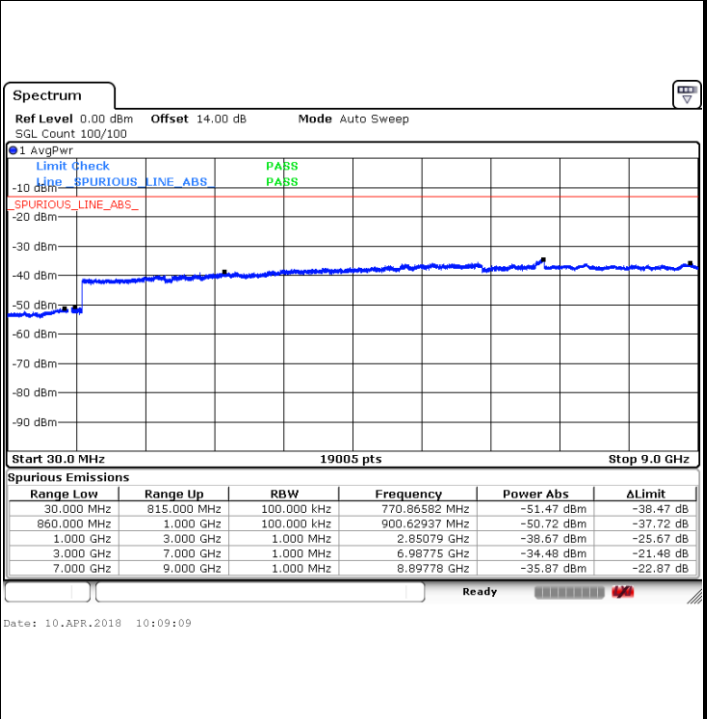

LTE Band 5 / 5MHz

Lowest Channel / QPSK

Lowest Channel / 16QAM

Date: 10.APR.2018 09:56:27

Date: 10.APR.2018 09:57:24

Middle Channel / QPSK

Middle Channel / 16QAM

Date: 10.APR.2018 09:59:00

Date: 10.APR.2018 09:59:57

LTE Band 5 / 5MHz

Highest Channel / QPSK

Highest Channel / 16QAM

LTE Band 5 / 10MHz

Lowest Channel / QPSK

Lowest Channel / 16QAM

LTE Band 5 / 10MHz

Middle Channel / QPSK

Middle Channel / 16QAM

Date: 10.APR.2018 10:19:58

Date: 10.APR.2018 10:20:55

Highest Channel / QPSK

Highest Channel / 16QAM

Date: 10.APR.2018 10:29:10

Date: 10.APR.2018 10:30:06

LTE Band 12 / 1.4MHz

Lowest Channel / QPSK

Date: 14.APR.2018 09:56:51

Lowest Channel / 16QAM

Date: 14.APR.2018 09:57:46

Middle Channel / QPSK

Date: 14.APR.2018 09:59:23

Middle Channel / 16QAM