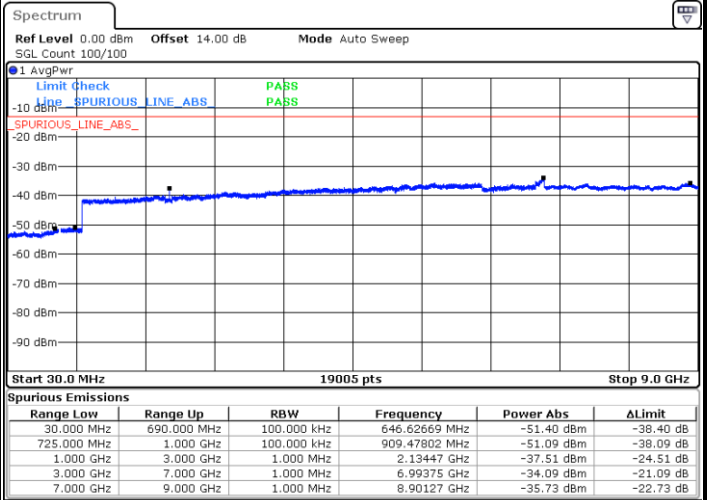

Highest Channel / QPSK

Highest Channel / 16QAM

Date: 14.APR.2018 10:23:29

Date: 14.APR.2018 10:24:25

LTE Band 12 / 5MHz

Lowest Channel / QPSK

Lowest Channel / 16QAM

Date: 14.APR.2018 10:30:38

Date: 14.APR.2018 10:31:34

Middle Channel / QPSK

Middle Channel / 16QAM

Date: 14.APR.2018 10:33:11

Date: 14.APR.2018 10:34:07

LTE Band 12 / 5MHz

Highest Channel / QPSK

Date: 14.APR.2018 10:40:22

Highest Channel / 16QAM

Date: 14.APR.2018 10:41:18

LTE Band 12 / 10MHz

Lowest Channel / QPSK

Date: 14.APR.2018 10:47:33

Lowest Channel / 16QAM

Date: 14.APR.2018 10:48:29

LTE Band 12 / 10MHz