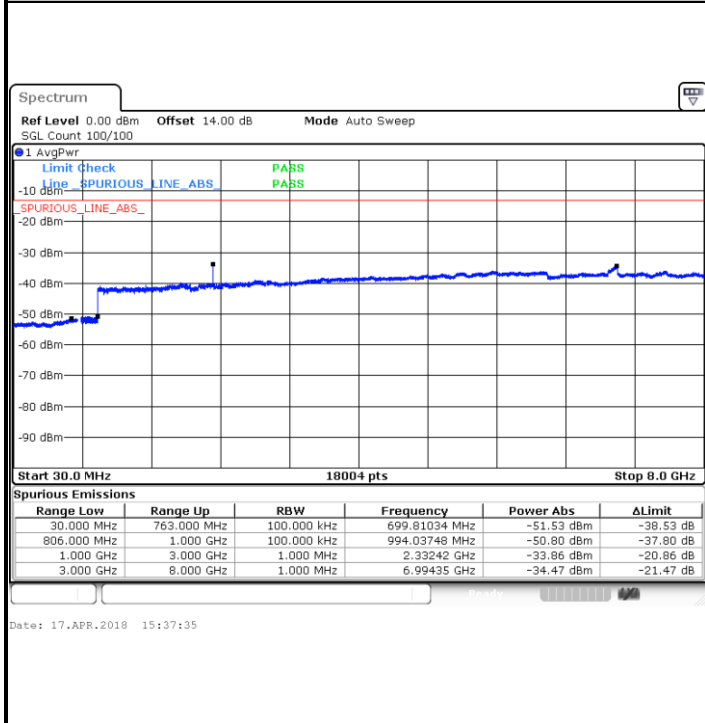

Highest Channel / 16QAM

Date: 14.APR.2018 10:41:18

LTE Band 12 / 10MHz

Lowest Channel / QPSK

Date: 14.APR.2018 10:47:33

Lowest Channel / 16QAM

Date: 14.APR.2018 10:48:29

LTE Band 12 / 10MHz

Middle Channel / QPSK

Date: 14.APR.2018 10:50:05

Middle Channel / 16QAM

Date: 14.APR.2018 10:51:01

Highest Channel / QPSK

Date: 14.APR.2018 10:57:15

Highest Channel / 16QAM

Date: 14.APR.2018 10:58:11

LTE Band 13 / 5MHz

Lowest Channel / QPSK

Lowest Channel / 16QAM

Middle Channel / QPSK

Middle Channel / 16QAM

LTE Band 13 / 5MHz

Highest Channel / QPSK

Date: 17.APR.2018 15:53:47

Highest Channel / 16QAM

Date: 17.APR.2018 15:55:00

LTE Band 13 / 10MHz

Middle Channel / QPSK

Date: 17.APR.2018 16:06:33

Middle Channel / 16QAM

Date: 17.APR.2018 16:07:29

LTE Band 17 / 5MHz