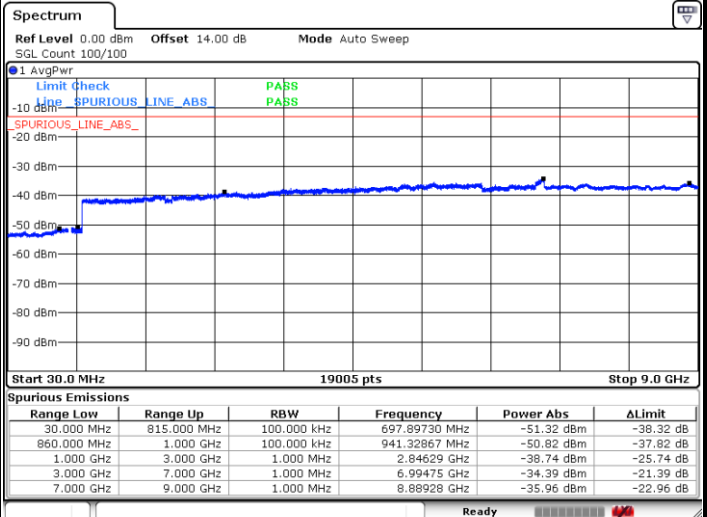

Lowest Channel / 16QAM

Date: 10.APR.2018 12:42:27

Date: 10.APR.2018 12:43:23

LTE Band 4 / 20MHz

Middle Channel / QPSK

Middle Channel / 16QAM

Date: 10.APR.2018 12:44:58

Date: 10.APR.2018 12:45:54

Highest Channel / QPSK

Highest Channel / 16QAM

Date: 10.APR.2018 12:52:05

Date: 10.APR.2018 12:53:01

LTE Band 5 / 1.4MHz

Lowest Channel / QPSK

Lowest Channel / 16QAM

Date: 10.APR.2018 09:14:36

Date: 10.APR.2018 09:15:32

Middle Channel / QPSK

Middle Channel / 16QAM

Date: 10.APR.2018 09:17:09

Date: 10.APR.2018 09:18:05

LTE Band 5 / 1.4MHz

Highest Channel / QPSK

Date: 10.APR.2018 09:26:20

Highest Channel / 16QAM

Date: 10.APR.2018 09:27:16

LTE Band 5 / 3MHz

Lowest Channel / QPSK

Date: 10.APR.2018 09:35:32

Lowest Channel / 16QAM

Date: 10.APR.2018 09:36:28

LTE Band 5 / 3MHz