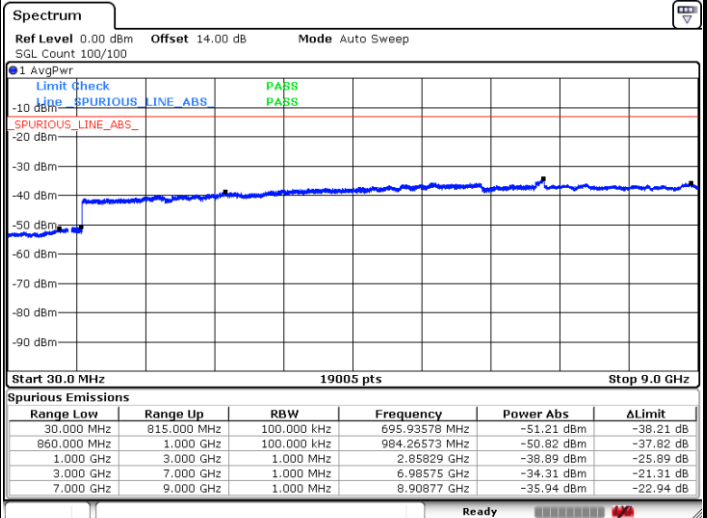

Highest Channel / QPSK

Highest Channel / 16QAM

Date: 10.APR.2018 12:52:05

Date: 10.APR.2018 12:53:01

LTE Band 5 / 1.4MHz

Lowest Channel / QPSK

Lowest Channel / 16QAM

Date: 10.APR.2018 09:14:36

Date: 10.APR.2018 09:15:32

Middle Channel / QPSK

Middle Channel / 16QAM

Date: 10.APR.2018 09:17:09

Date: 10.APR.2018 09:18:05

LTE Band 5 / 1.4MHz

Highest Channel / QPSK

Date: 10.APR.2018 09:26:20