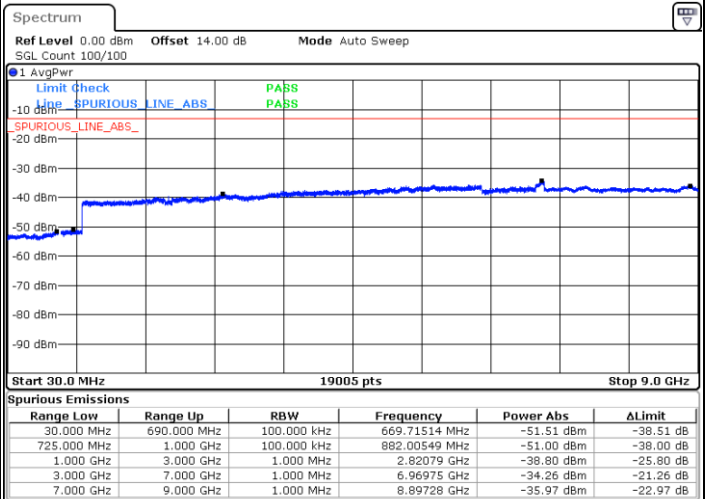

LTE Band 17 / 5MHz

Highest Channel / QPSK

Date: 14.APR.2018 15:25:36

Highest Channel / 16QAM

Date: 14.APR.2018 15:26:31

LTE Band 17 / 10MHz

Lowest Channel / QPSK

Date: 14.APR.2018 15:32:46

Lowest Channel / 16QAM

Date: 14.APR.2018 15:33:42

LTE Band 17 / 10MHz

Middle Channel / QPSK

Middle Channel / 16QAM

Date: 14.APR.2018 15:35:19

Date: 14.APR.2018 15:36:15

Highest Channel / QPSK

Highest Channel / 16QAM

Date: 14.APR.2018 15:42:30

Date: 14.APR.2018 15:43:26

LTE Band 25 / 1.4MHz

Lowest Channel / QPSK

Lowest Channel / 16QAM

Date: 11.APR.2018 09:07:35

Date: 11.APR.2018 09:08:30