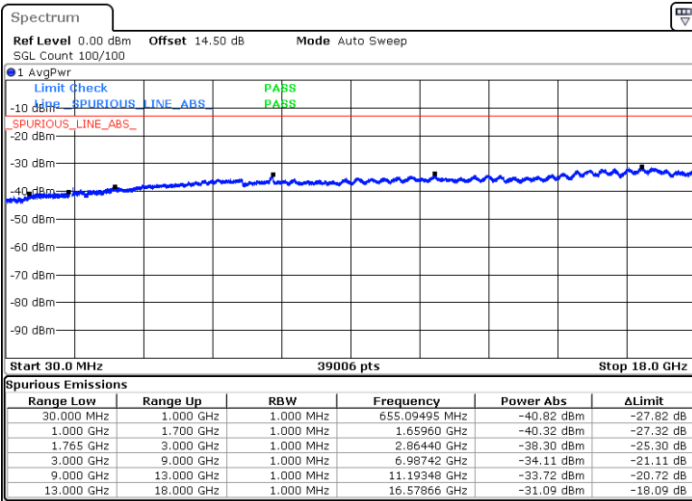

Date: 10.APR.2018 12:29:09

LTE Band 4 / 15MHz

Highest Channel / QPSK

Highest Channel / 16QAM

Date: 10.APR.2018 12:35:20

Date: 10.APR.2018 12:36:15

LTE Band 4 / 20MHz

Lowest Channel / QPSK

Lowest Channel / 16QAM

Date: 10.APR.2018 12:42:27

Date: 10.APR.2018 12:43:23

LTE Band 4 / 20MHz

Middle Channel / QPSK

Middle Channel / 16QAM

Date: 10.APR.2018 12:44:58

Date: 10.APR.2018 12:45:54

Highest Channel / QPSK

Highest Channel / 16QAM

Date: 10.APR.2018 12:52:05

Date: 10.APR.2018 12:53:01

LTE Band 5 / 1.4MHz

Lowest Channel / QPSK

Lowest Channel / 16QAM

Date: 10.APR.2018 09:14:36