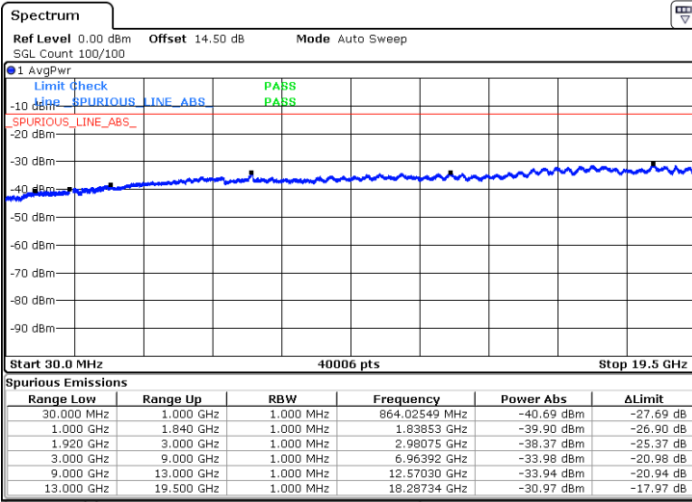

Lowest Channel / 16QAM

Date: 14.APR.2018 15:33:42

LTE Band 17 / 10MHz

Middle Channel / QPSK

Middle Channel / 16QAM

Date: 14.APR.2018 15:35:19

Date: 14.APR.2018 15:36:15

Highest Channel / QPSK

Highest Channel / 16QAM

Date: 14.APR.2018 15:42:30

Date: 14.APR.2018 15:43:26

LTE Band 25 / 1.4MHz

Lowest Channel / QPSK

Lowest Channel / 16QAM

Date: 11.APR.2018 09:07:35

Date: 11.APR.2018 09:08:30

Middle Channel / QPSK

Middle Channel / 16QAM

Date: 11.APR.2018 09:10:07

Date: 11.APR.2018 09:11:03

LTE Band 25 / 1.4MHz

Highest Channel / QPSK

Date: 11.APR.2018 09:17:20

Highest Channel / 16QAM