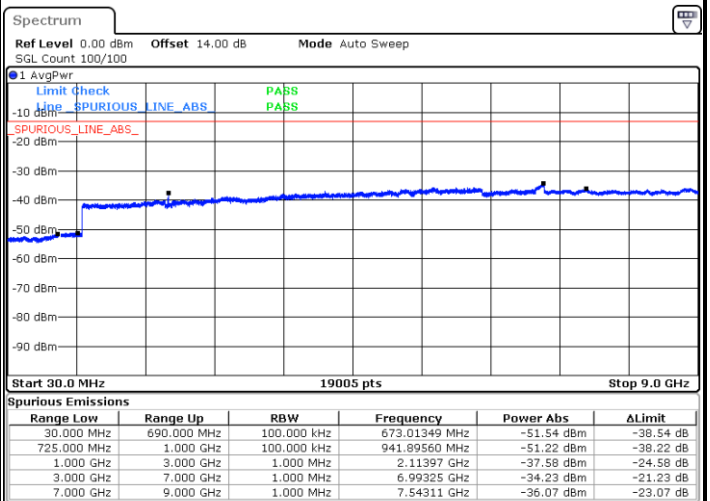

Lowest Channel / QPSK

Lowest Channel / 16QAM

Date: 14.APR.2018 15:12:13

Date: 14.APR.2018 15:13:08

Middle Channel / QPSK

Middle Channel / 16QAM

Date: 14.APR.2018 15:14:44

Date: 14.APR.2018 15:15:40

LTE Band 17 / 5MHz

Highest Channel / QPSK

Date: 14.APR.2018 15:25:36

Highest Channel / 16QAM

Date: 14.APR.2018 15:26:31

LTE Band 17 / 10MHz

Lowest Channel / QPSK

Date: 14.APR.2018 15:32:46

Lowest Channel / 16QAM

Date: 14.APR.2018 15:33:42

LTE Band 17 / 10MHz

Middle Channel / QPSK

Middle Channel / 16QAM

Date: 14.APR.2018 15:35:19

Date: 14.APR.2018 15:36:15

Highest Channel / QPSK

Highest Channel / 16QAM

Date: 14.APR.2018 15:42:30

Date: 14.APR.2018 15:43:26

LTE Band 25 / 1.4MHz

Lowest Channel / QPSK

Lowest Channel / 16QAM

Date: 11.APR.2018 09:07:35

Date: 11.APR.2018 09:08:30