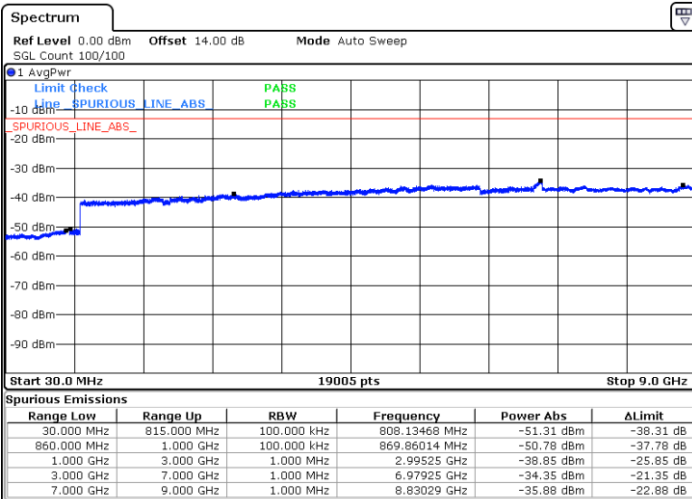

Highest Channel / 16QAM

Date: 10.APR.2018 09:27:16

LTE Band 5 / 3MHz

Lowest Channel / QPSK

Date: 10.APR.2018 09:35:32

Lowest Channel / 16QAM

Date: 10.APR.2018 09:36:28

LTE Band 5 / 3MHz

Middle Channel / QPSK

Middle Channel / 16QAM

Date: 10.APR.2018 09:38:05

Date: 10.APR.2018 09:39:01

Highest Channel / QPSK

Highest Channel / 16QAM

Date: 10.APR.2018 09:47:16

Date: 10.APR.2018 09:48:12

LTE Band 5 / 5MHz

Lowest Channel / QPSK

Lowest Channel / 16QAM

Date: 10.APR.2018 09:56:27

Date: 10.APR.2018 09:57:24

Middle Channel / QPSK

Middle Channel / 16QAM

Date: 10.APR.2018 09:59:00