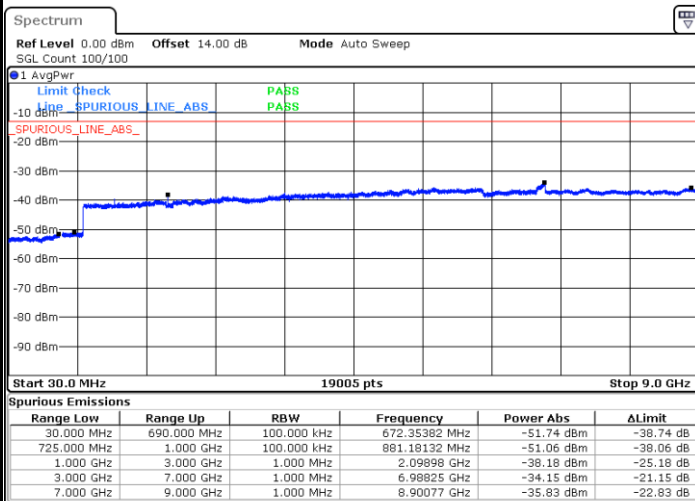

Highest Channel / QPSK

Highest Channel / 16QAM

Date: 14.APR.2018 10:23:29

Date: 14.APR.2018 10:24:25

LTE Band 12 / 5MHz

Lowest Channel / QPSK

Lowest Channel / 16QAM

Date: 14.APR.2018 10:30:38

Date: 14.APR.2018 10:31:34

Middle Channel / QPSK

Middle Channel / 16QAM

Date: 14.APR.2018 10:33:11

Date: 14.APR.2018 10:34:07

LTE Band 12 / 5MHz

Highest Channel / QPSK

Date: 14.APR.2018 10:40:22

Highest Channel / 16QAM

Date: 14.APR.2018 10:41:18

LTE Band 12 / 10MHz

Lowest Channel / QPSK

Date: 14.APR.2018 10:47:33

Lowest Channel / 16QAM

Date: 14.APR.2018 10:48:29

LTE Band 12 / 10MHz