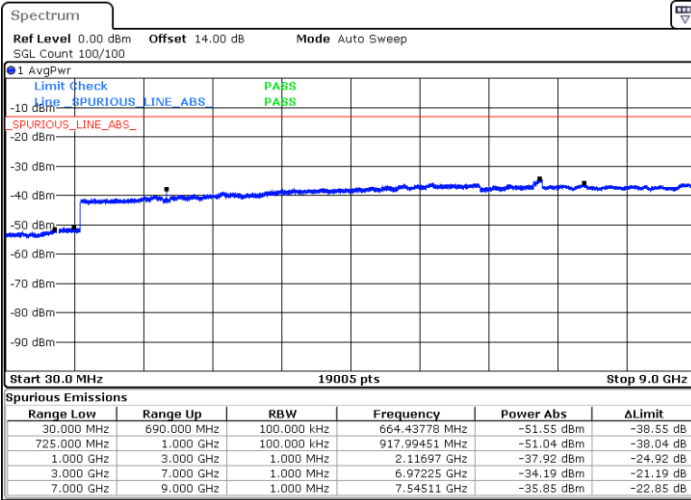

LTE Band 17 / 5MHz

Highest Channel / QPSK

Date: 14.APR.2018 15:25:36

Highest Channel / 16QAM

Date: 14.APR.2018 15:26:31

LTE Band 17 / 10MHz

Lowest Channel / QPSK

Date: 14.APR.2018 15:32:46

Lowest Channel / 16QAM

Date: 14.APR.2018 15:33:42

LTE Band 17 / 10MHz

Middle Channel / QPSK

Middle Channel / 16QAM

Date: 14.APR.2018 15:35:19

Date: 14.APR.2018 15:36:15

Highest Channel / QPSK

Highest Channel / 16QAM

Date: 14.APR.2018 15:42:30

Date: 14.APR.2018 15:43:26

LTE Band 25 / 1.4MHz

Lowest Channel / QPSK

Lowest Channel / 16QAM

Date: 11.APR.2018 09:07:35

Date: 11.APR.2018 09:08:30

Middle Channel / QPSK

Middle Channel / 16QAM

Date: 11.APR.2018 09:10:07

Date: 11.APR.2018 09:11:03

LTE Band 25 / 1.4MHz

Highest Channel / QPSK

Date: 11.APR.2018 09:17:20

Highest Channel / 16QAM