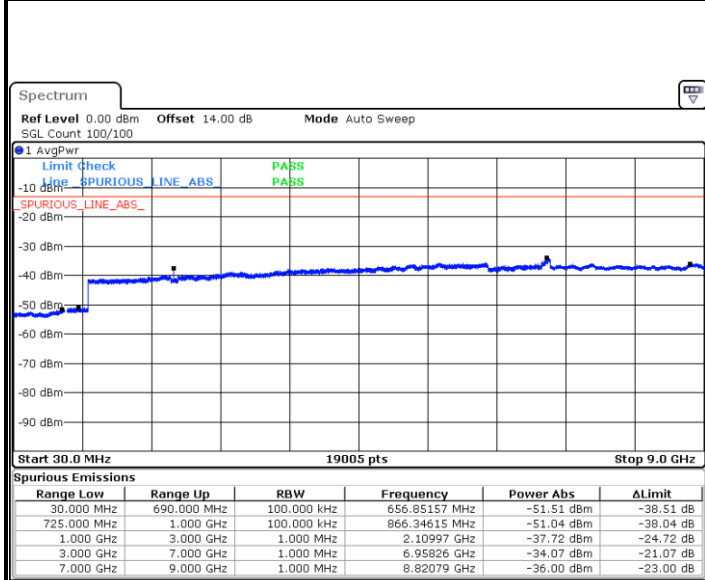

LTE Band 12 / 10MHz

Middle Channel / QPSK

Date: 14.APR.2018 10:50:05