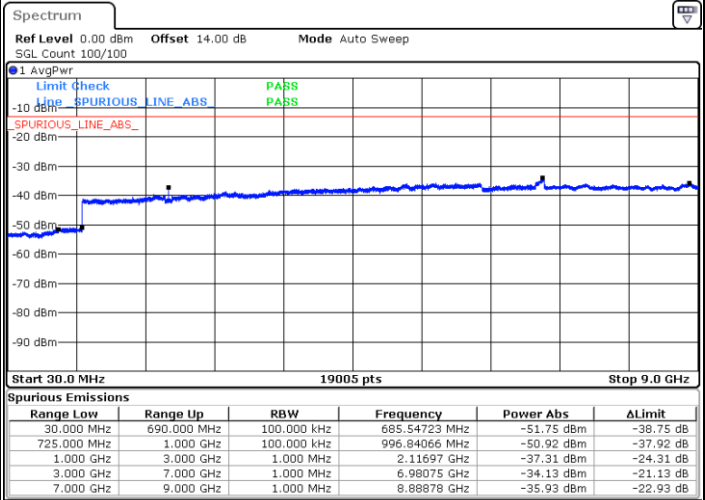

LTE Band 17 / 5MHz

Highest Channel / QPSK

Date: 14.APR.2018 15:25:36

Highest Channel / 16QAM

Date: 14.APR.2018 15:26:31

LTE Band 17 / 10MHz

Lowest Channel / QPSK

Date: 14.APR.2018 15:32:46

Lowest Channel / 16QAM

Date: 14.APR.2018 15:33:42

LTE Band 17 / 10MHz

Middle Channel / QPSK

Middle Channel / 16QAM

Date: 14.APR.2018 15:35:19

Date: 14.APR.2018 15:36:15

Highest Channel / QPSK

Highest Channel / 16QAM

Date: 14.APR.2018 15:42:30

Date: 14.APR.2018 15:43:26

LTE Band 25 / 1.4MHz

Lowest Channel / QPSK

Lowest Channel / 16QAM

Date: 11.APR.2018 09:07:35

Date: 11.APR.2018 09:08:30

Middle Channel / QPSK

Middle Channel / 16QAM

Date: 11.APR.2018 09:10:07

Date: 11.APR.2018 09:11:03

LTE Band 25 / 1.4MHz

Highest Channel / QPSK

Date: 11.APR.2018 09:17:20

Highest Channel / 16QAM