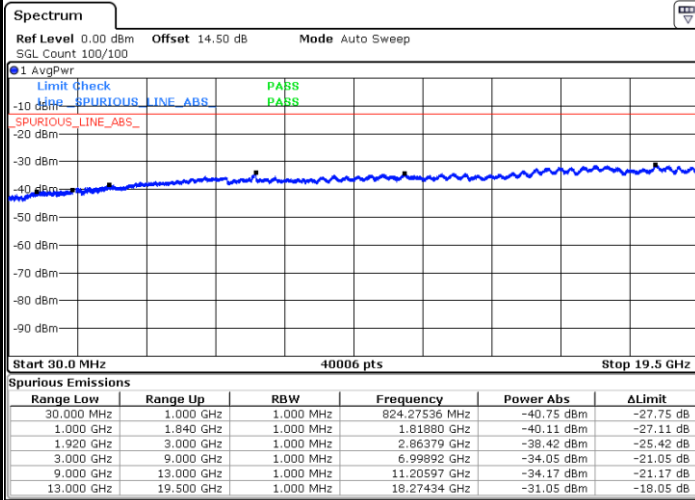

Highest Channel / 16QAM

Date: 14.APR.2018 15:42:30

Date: 14.APR.2018 15:43:26

LTE Band 25 / 1.4MHz

Lowest Channel / QPSK

Lowest Channel / 16QAM

Date: 11.APR.2018 09:07:35

Date: 11.APR.2018 09:08:30

Middle Channel / QPSK

Middle Channel / 16QAM

Date: 11.APR.2018 09:10:07

Date: 11.APR.2018 09:11:03

LTE Band 25 / 1.4MHz

Highest Channel / QPSK

Date: 11.APR.2018 09:17:20

Highest Channel / 16QAM

Date: 11.APR.2018 09:18:16

LTE Band 25 / 3MHz

Lowest Channel / QPSK

Date: 11.APR.2018 09:19:53

Lowest Channel / 16QAM

Date: 11.APR.2018 09:20:50

LTE Band 25 / 3MHz

Middle Channel / QPSK