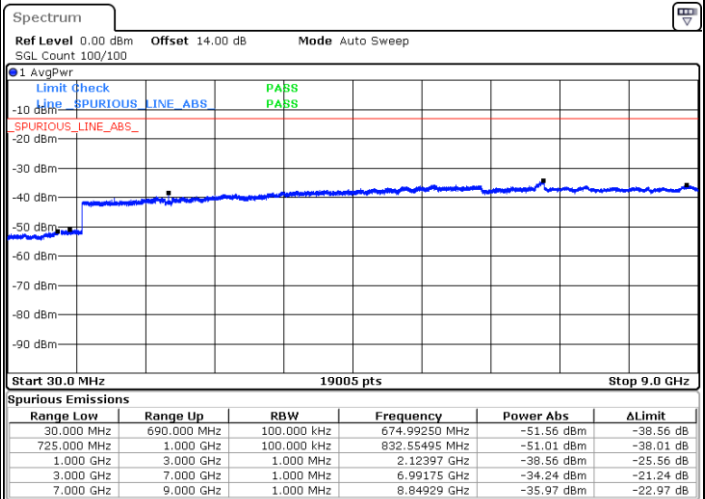

Highest Channel / 16QAM

Date: 17.APR.2018 15:55:00

LTE Band 13 / 10MHz

Middle Channel / QPSK

Date: 17.APR.2018 16:06:33

Middle Channel / 16QAM

Date: 17.APR.2018 16:07:29

LTE Band 17 / 5MHz

Lowest Channel / QPSK

Lowest Channel / 16QAM

Date: 14.APR.2018 15:12:13

Date: 14.APR.2018 15:13:08

Middle Channel / QPSK

Middle Channel / 16QAM

Date: 14.APR.2018 15:14:44

Date: 14.APR.2018 15:15:40

LTE Band 17 / 5MHz

Highest Channel / QPSK

Date: 14.APR.2018 15:25:36

Highest Channel / 16QAM

Date: 14.APR.2018 15:26:31

LTE Band 17 / 10MHz

Lowest Channel / QPSK

Date: 14.APR.2018 15:32:46