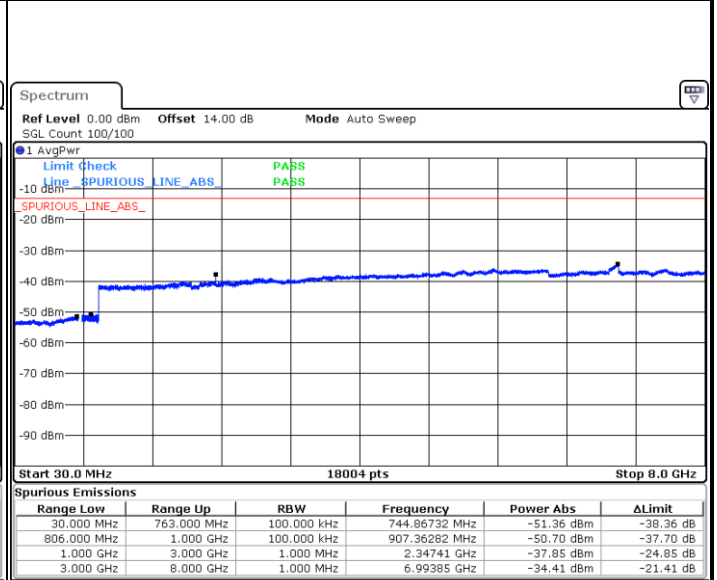

LTE Band 13 / 5MHz

Lowest Channel / QPSK

Lowest Channel / 16QAM

Middle Channel / QPSK

Middle Channel / 16QAM

LTE Band 13 / 5MHz

Highest Channel / QPSK

Date: 17.APR.2018 15:53:47

Highest Channel / 16QAM

Date: 17.APR.2018 15:55:00

LTE Band 13 / 10MHz

Middle Channel / QPSK

Date: 17.APR.2018 16:06:33

Middle Channel / 16QAM

Date: 17.APR.2018 16:07:29

LTE Band 17 / 5MHz