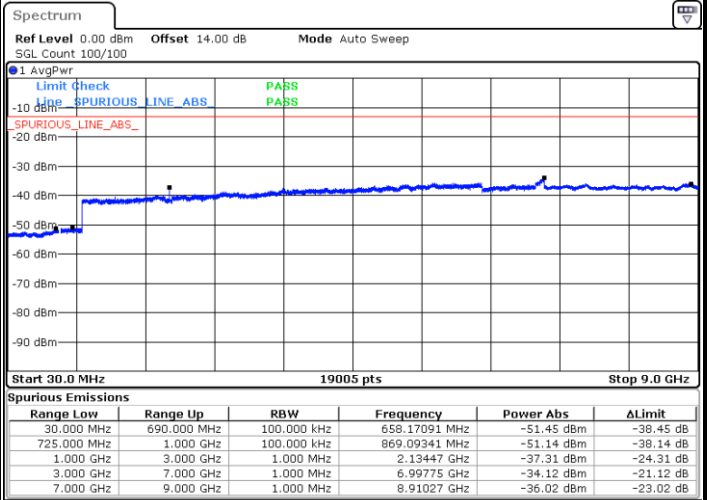

Highest Channel / 16QAM

Date: 17.APR.2018 15:55:00

LTE Band 13 / 10MHz

Middle Channel / QPSK

Date: 17.APR.2018 16:06:33

Middle Channel / 16QAM

Date: 17.APR.2018 16:07:29

LTE Band 17 / 5MHz

Lowest Channel / QPSK

Lowest Channel / 16QAM

Date: 14.APR.2018 15:12:13

Date: 14.APR.2018 15:13:08

Middle Channel / QPSK

Middle Channel / 16QAM

Date: 14.APR.2018 15:14:44

Date: 14.APR.2018 15:15:40

LTE Band 17 / 5MHz

Highest Channel / QPSK

Date: 14.APR.2018 15:25:36

Highest Channel / 16QAM

Date: 14.APR.2018 15:26:31

LTE Band 17 / 10MHz

Lowest Channel / QPSK

Date: 14.APR.2018 15:32:46