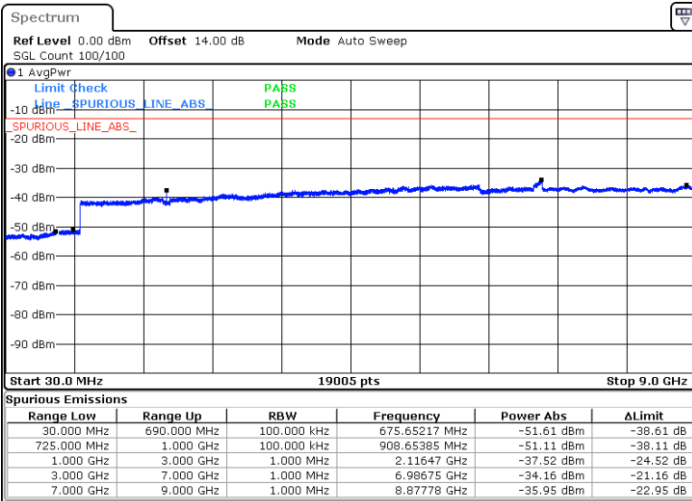

Date: 14.APR.2018 10:13:44

Lowest Channel / 16QAM

Date: 14.APR.2018 10:14:40

LTE Band 12 / 3MHz

Middle Channel / QPSK

Middle Channel / 16QAM

Date: 14.APR.2018 10:16:17

Date: 14.APR.2018 10:17:13

Highest Channel / QPSK

Highest Channel / 16QAM

Date: 14.APR.2018 10:23:29

Date: 14.APR.2018 10:24:25

LTE Band 12 / 5MHz

Lowest Channel / QPSK

Lowest Channel / 16QAM

Date: 14.APR.2018 10:30:38

Date: 14.APR.2018 10:31:34

Middle Channel / QPSK

Middle Channel / 16QAM

Date: 14.APR.2018 10:33:11

Date: 14.APR.2018 10:34:07

LTE Band 12 / 5MHz

Highest Channel / QPSK

Date: 14.APR.2018 10:40:22

Highest Channel / 16QAM

Date: 14.APR.2018 10:41:18

LTE Band 12 / 10MHz

Lowest Channel / QPSK

Date: 14.APR.2018 10:47:33

Lowest Channel / 16QAM

Date: 14.APR.2018 10:48:29

LTE Band 12 / 10MHz