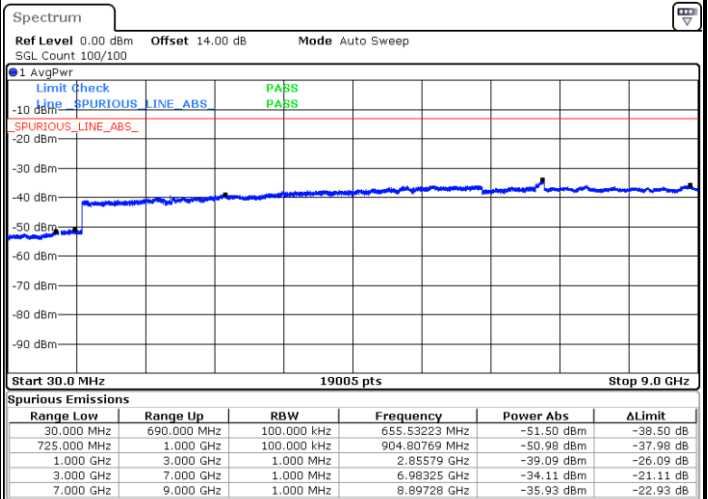

Date: 14.APR.2018 10:00:19

LTE Band 12 / 1.4MHz

Highest Channel / QPSK

Date: 14.APR.2018 10:06:33

Highest Channel / 16QAM

Date: 14.APR.2018 10:07:29

LTE Band 12 / 3MHz

Lowest Channel / QPSK

Date: 14.APR.2018 10:13:44

Lowest Channel / 16QAM

Date: 14.APR.2018 10:14:40

LTE Band 12 / 3MHz

Middle Channel / QPSK

Middle Channel / 16QAM

Date: 14.APR.2018 10:16:17

Date: 14.APR.2018 10:17:13

Highest Channel / QPSK

Highest Channel / 16QAM

Date: 14.APR.2018 10:23:29

Date: 14.APR.2018 10:24:25

LTE Band 12 / 5MHz

Lowest Channel / QPSK

Lowest Channel / 16QAM

Date: 14.APR.2018 10:30:38