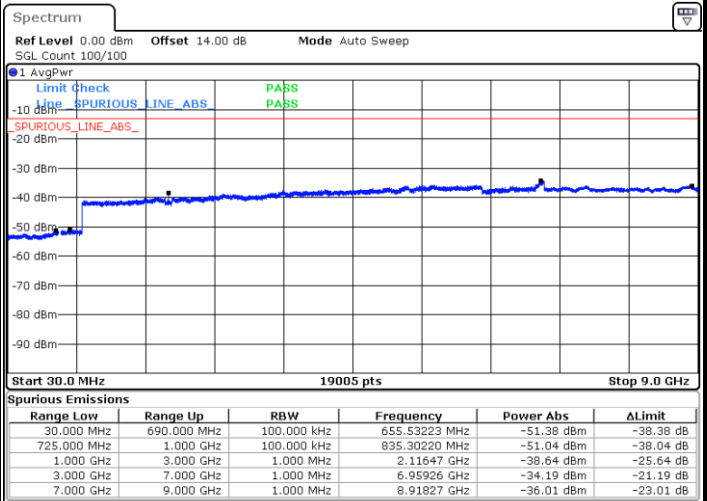

Date: 14.APR.2018 10:13:44

Lowest Channel / 16QAM

Date: 14.APR.2018 10:14:40

LTE Band 12 / 3MHz

Middle Channel / QPSK

Middle Channel / 16QAM

Date: 14.APR.2018 10:16:17

Date: 14.APR.2018 10:17:13

Highest Channel / QPSK

Highest Channel / 16QAM

Date: 14.APR.2018 10:23:29

Date: 14.APR.2018 10:24:25

LTE Band 12 / 5MHz

Lowest Channel / QPSK

Lowest Channel / 16QAM

Date: 14.APR.2018 10:30:38

Date: 14.APR.2018 10:31:34

Middle Channel / QPSK

Middle Channel / 16QAM

Date: 14.APR.2018 10:33:11

Date: 14.APR.2018 10:34:07

LTE Band 12 / 5MHz

Highest Channel / QPSK

Date: 14.APR.2018 10:40:22