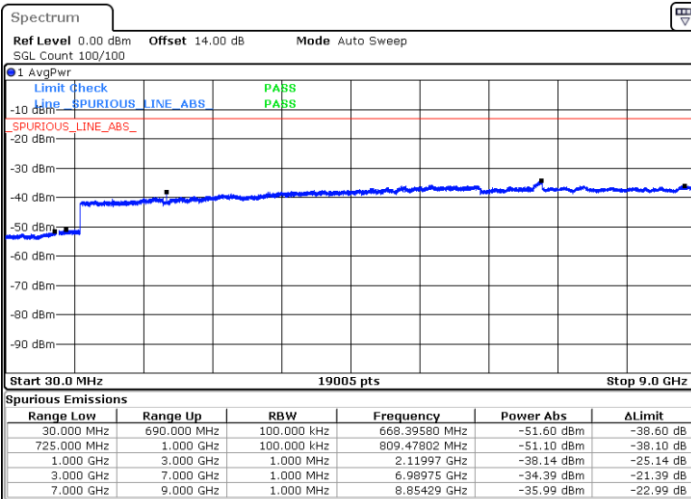

LTE Band 17 / 5MHz

Highest Channel / QPSK

Date: 14.APR.2018 15:25:36

Highest Channel / 16QAM

Date: 14.APR.2018 15:26:31

LTE Band 17 / 10MHz

Lowest Channel / QPSK

Date: 14.APR.2018 15:32:46

Lowest Channel / 16QAM

Date: 14.APR.2018 15:33:42

LTE Band 17 / 10MHz

Middle Channel / QPSK

Middle Channel / 16QAM

Date: 14.APR.2018 15:35:19

Date: 14.APR.2018 15:36:15

Highest Channel / QPSK

Highest Channel / 16QAM

Date: 14.APR.2018 15:42:30

Date: 14.APR.2018 15:43:26

LTE Band 25 / 1.4MHz

Lowest Channel / QPSK

Lowest Channel / 16QAM

Date: 11.APR.2018 09:07:35

Date: 11.APR.2018 09:08:30

Middle Channel / QPSK

Middle Channel / 16QAM

Date: 11.APR.2018 09:10:07

Date: 11.APR.2018 09:11:03

LTE Band 25 / 1.4MHz

Highest Channel / QPSK

Date: 11.APR.2018 09:17:20

Highest Channel / 16QAM