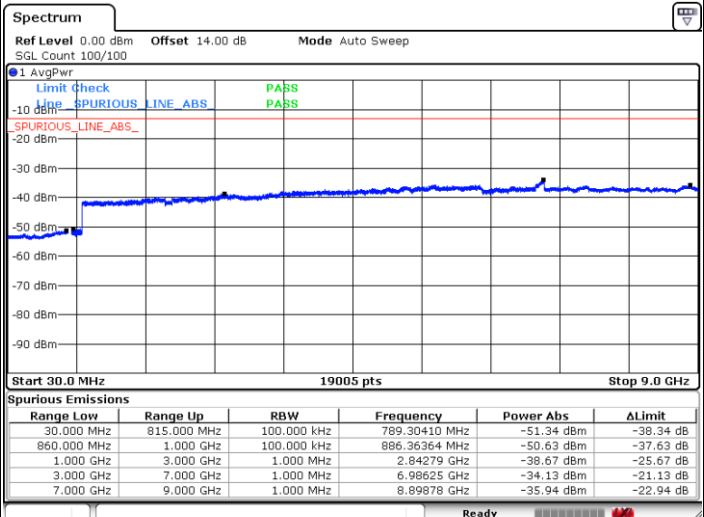

LTE Band 5 / 5MHz

Lowest Channel / QPSK

Lowest Channel / 16QAM

Date: 10.APR.2018 09:56:27

Date: 10.APR.2018 09:57:24

Middle Channel / QPSK

Middle Channel / 16QAM

Date: 10.APR.2018 09:59:00

Date: 10.APR.2018 09:59:57

LTE Band 5 / 5MHz

Highest Channel / QPSK

Highest Channel / 16QAM

LTE Band 5 / 10MHz

Lowest Channel / QPSK

Lowest Channel / 16QAM

LTE Band 5 / 10MHz