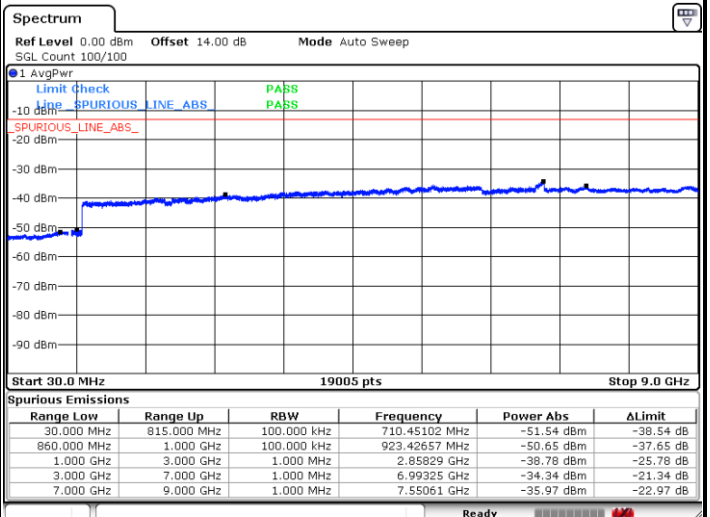

Date: 10.APR.2018 09:15:32

Middle Channel / QPSK

Middle Channel / 16QAM

Date: 10.APR.2018 09:17:09

Date: 10.APR.2018 09:18:05

LTE Band 5 / 1.4MHz

Highest Channel / QPSK

Date: 10.APR.2018 09:26:20

Highest Channel / 16QAM

Date: 10.APR.2018 09:27:16

LTE Band 5 / 3MHz

Lowest Channel / QPSK

Date: 10.APR.2018 09:35:32

Lowest Channel / 16QAM

Date: 10.APR.2018 09:36:28

LTE Band 5 / 3MHz