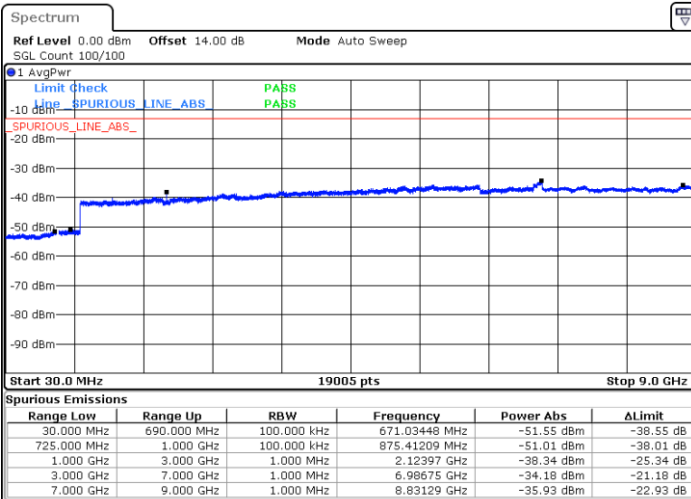

Highest Channel / 16QAM

Date: 17.APR.2018 15:55:00

LTE Band 13 / 10MHz

Middle Channel / QPSK

Date: 17.APR.2018 16:06:33

Middle Channel / 16QAM

Date: 17.APR.2018 16:07:29

LTE Band 17 / 5MHz

Lowest Channel / QPSK

Lowest Channel / 16QAM

Date: 14.APR.2018 15:12:13

Date: 14.APR.2018 15:13:08

Middle Channel / QPSK

Middle Channel / 16QAM

Date: 14.APR.2018 15:14:44

Date: 14.APR.2018 15:15:40

LTE Band 17 / 5MHz

Highest Channel / QPSK

Date: 14.APR.2018 15:25:36

Highest Channel / 16QAM

Date: 14.APR.2018 15:26:31

LTE Band 17 / 10MHz

Lowest Channel / QPSK

Date: 14.APR.2018 15:32:46