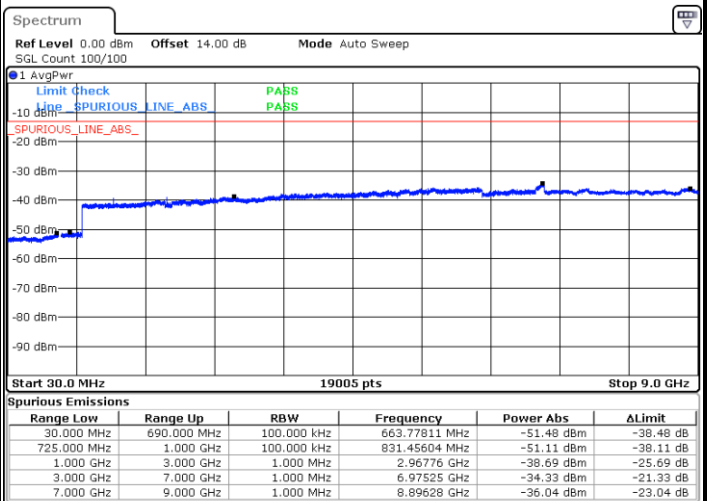

Date: 14.APR.2018 10:31:34

Middle Channel / QPSK

Middle Channel / 16QAM

Date: 14.APR.2018 10:33:11

Date: 14.APR.2018 10:34:07

LTE Band 12 / 5MHz

Highest Channel / QPSK

Date: 14.APR.2018 10:40:22

Highest Channel / 16QAM

Date: 14.APR.2018 10:41:18

LTE Band 12 / 10MHz

Lowest Channel / QPSK

Date: 14.APR.2018 10:47:33

Lowest Channel / 16QAM

Date: 14.APR.2018 10:48:29

LTE Band 12 / 10MHz