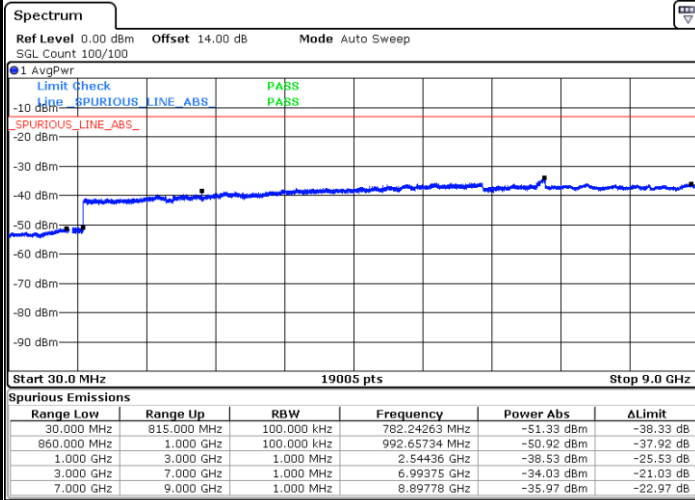

Highest Channel / QPSK

Highest Channel / 16QAM

Date: 10.APR.2018 12:52:05

Date: 10.APR.2018 12:53:01

LTE Band 5 / 1.4MHz

Lowest Channel / QPSK

Lowest Channel / 16QAM

Date: 10.APR.2018 09:14:36

Date: 10.APR.2018 09:15:32

Middle Channel / QPSK

Middle Channel / 16QAM

Date: 10.APR.2018 09:17:09

Date: 10.APR.2018 09:18:05

LTE Band 5 / 1.4MHz

Highest Channel / QPSK

Date: 10.APR.2018 09:26:20

Highest Channel / 16QAM

Date: 10.APR.2018 09:27:16

LTE Band 5 / 3MHz

Lowest Channel / QPSK

Date: 10.APR.2018 09:35:32

Lowest Channel / 16QAM

Date: 10.APR.2018 09:36:28

LTE Band 5 / 3MHz