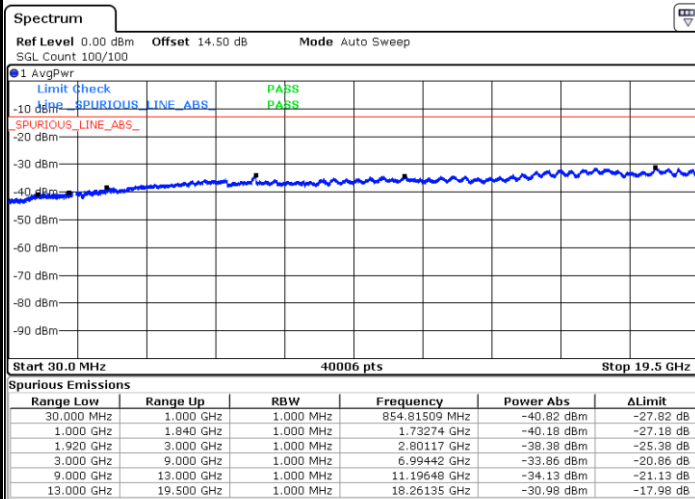

Highest Channel / 16QAM

Date: 14.APR.2018 15:42:30

Date: 14.APR.2018 15:43:26

LTE Band 25 / 1.4MHz

Lowest Channel / QPSK

Lowest Channel / 16QAM

Date: 11.APR.2018 09:07:35

Date: 11.APR.2018 09:08:30

Middle Channel / QPSK

Middle Channel / 16QAM

Date: 11.APR.2018 09:10:07

Date: 11.APR.2018 09:11:03

LTE Band 25 / 1.4MHz

Highest Channel / QPSK

Date: 11.APR.2018 09:17:20

Highest Channel / 16QAM

Date: 11.APR.2018 09:18:16

LTE Band 25 / 3MHz

Lowest Channel / QPSK

Date: 11.APR.2018 09:19:53

Lowest Channel / 16QAM

Date: 11.APR.2018 09:20:50

LTE Band 25 / 3MHz

Middle Channel / QPSK