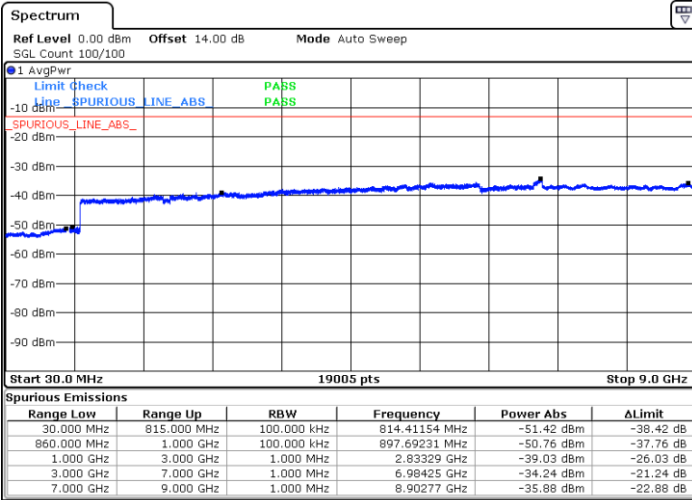

Date: 10.APR.2018 09:15:32

Middle Channel / QPSK

Middle Channel / 16QAM

Date: 10.APR.2018 09:17:09

Date: 10.APR.2018 09:18:05

LTE Band 5 / 1.4MHz

Highest Channel / QPSK

Date: 10.APR.2018 09:26:20

Highest Channel / 16QAM

Date: 10.APR.2018 09:27:16

LTE Band 5 / 3MHz

Lowest Channel / QPSK

Date: 10.APR.2018 09:35:32

Lowest Channel / 16QAM

Date: 10.APR.2018 09:36:28

LTE Band 5 / 3MHz

Middle Channel / QPSK

Middle Channel / 16QAM

Date: 10.APR.2018 09:38:05

Date: 10.APR.2018 09:39:01

Highest Channel / QPSK

Highest Channel / 16QAM

Date: 10.APR.2018 09:47:16

Date: 10.APR.2018 09:48:12