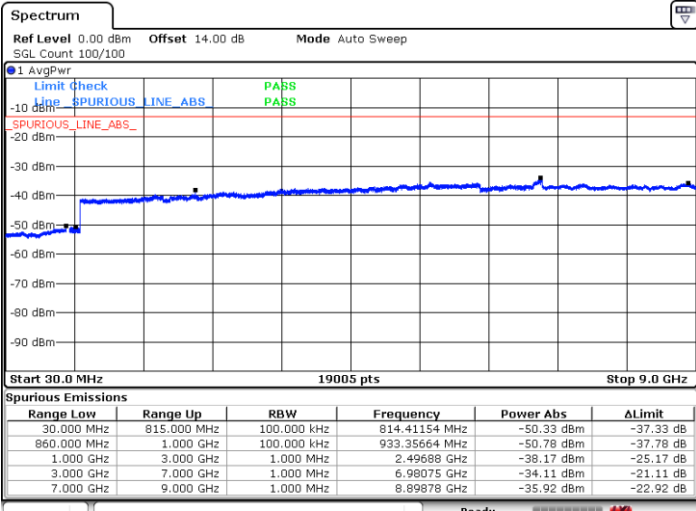

LTE Band 5 / 10MHz

Middle Channel / QPSK

Middle Channel / 16QAM

Date: 10.APR.2018 10:19:58

Date: 10.APR.2018 10:20:55