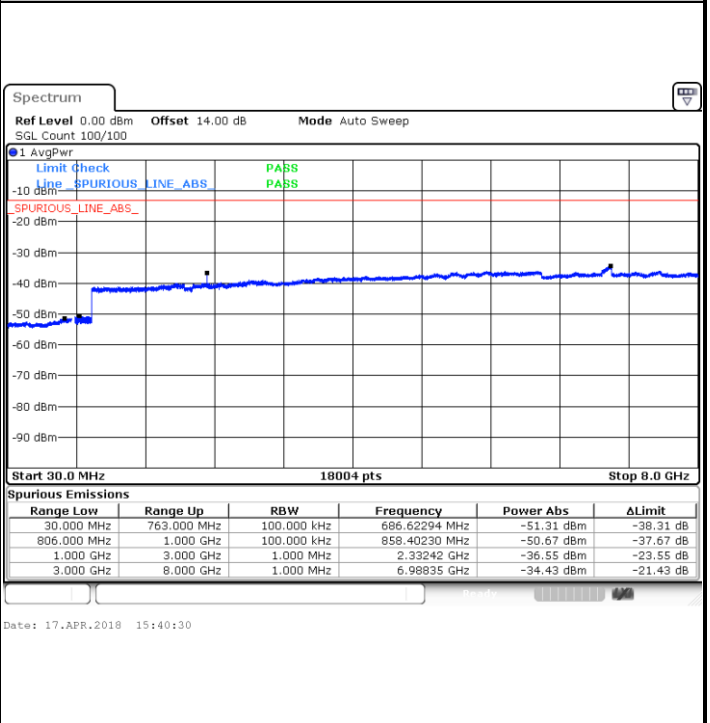

Highest Channel / 16QAM

Date: 14.APR.2018 10:41:18

LTE Band 12 / 10MHz

Lowest Channel / QPSK

Date: 14.APR.2018 10:47:33

Lowest Channel / 16QAM

Date: 14.APR.2018 10:48:29

LTE Band 12 / 10MHz

Middle Channel / QPSK

Date: 14.APR.2018 10:50:05

Middle Channel / 16QAM

Date: 14.APR.2018 10:51:01

Highest Channel / QPSK

Date: 14.APR.2018 10:57:15

Highest Channel / 16QAM

Date: 14.APR.2018 10:58:11

LTE Band 13 / 5MHz

Lowest Channel / QPSK

Lowest Channel / 16QAM

Middle Channel / QPSK

Middle Channel / 16QAM

LTE Band 13 / 5MHz

Highest Channel / QPSK

Date: 17.APR.2018 15:53:47

Highest Channel / 16QAM

Date: 17.APR.2018 15:55:00

LTE Band 13 / 10MHz

Middle Channel / QPSK

Date: 17.APR.2018 16:06:33

Middle Channel / 16QAM

Date: 17.APR.2018 16:07:29

LTE Band 17 / 5MHz