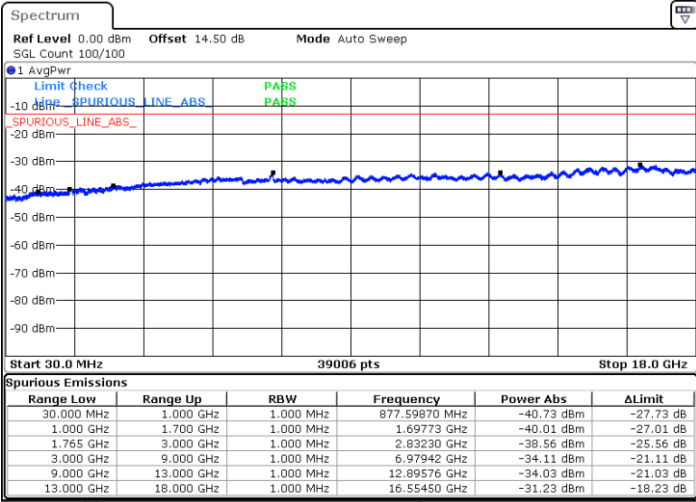

LTE Band 4 / 15MHz

Lowest Channel / QPSK

Lowest Channel / 16QAM

Date: 10.APR.2018 12:25:42

Date: 10.APR.2018 12:26:37

Middle Channel / QPSK

Middle Channel / 16QAM

Date: 10.APR.2018 12:28:13

Date: 10.APR.2018 12:29:09

LTE Band 4 / 15MHz

Highest Channel / QPSK

Highest Channel / 16QAM

Date: 10.APR.2018 12:35:20

Date: 10.APR.2018 12:36:15

LTE Band 4 / 20MHz

Lowest Channel / QPSK