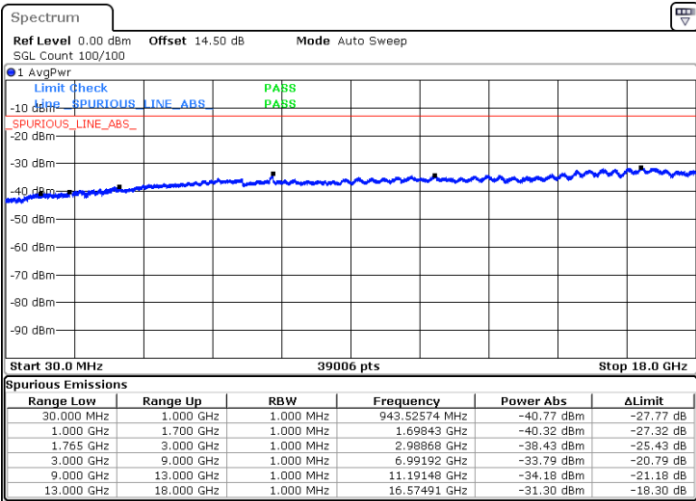

LTE Band 4 / 15MHz

Lowest Channel / QPSK

Lowest Channel / 16QAM

Date: 10.APR.2018 12:25:42

Date: 10.APR.2018 12:26:37

Middle Channel / QPSK

Middle Channel / 16QAM

Date: 10.APR.2018 12:28:13

Date: 10.APR.2018 12:29:09

LTE Band 4 / 15MHz

Highest Channel / QPSK

Highest Channel / 16QAM

Date: 10.APR.2018 12:35:20

Date: 10.APR.2018 12:36:15

LTE Band 4 / 20MHz

Lowest Channel / QPSK