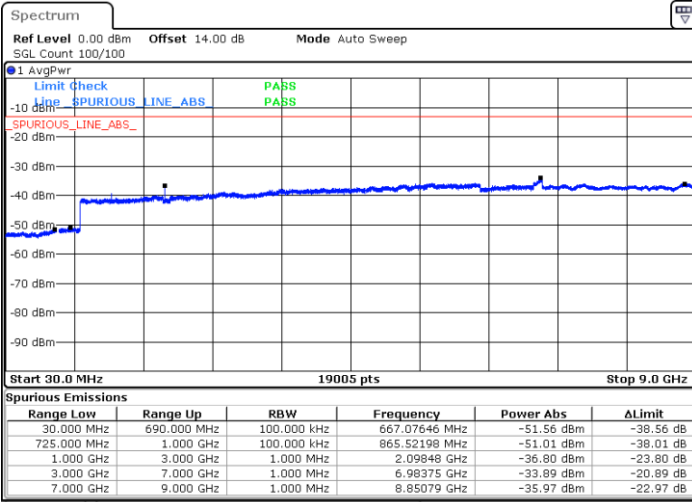

Date: 14.APR.2018 10:13:44

Lowest Channel / 16QAM

Date: 14.APR.2018 10:14:40

LTE Band 12 / 3MHz

Middle Channel / QPSK

Middle Channel / 16QAM

Date: 14.APR.2018 10:16:17

Date: 14.APR.2018 10:17:13

Highest Channel / QPSK

Highest Channel / 16QAM

Date: 14.APR.2018 10:23:29

Date: 14.APR.2018 10:24:25

LTE Band 12 / 5MHz

Lowest Channel / QPSK

Lowest Channel / 16QAM

Date: 14.APR.2018 10:30:38

Date: 14.APR.2018 10:31:34

Middle Channel / QPSK

Middle Channel / 16QAM

Date: 14.APR.2018 10:33:11

Date: 14.APR.2018 10:34:07

LTE Band 12 / 5MHz

Highest Channel / QPSK

Date: 14.APR.2018 10:40:22

Highest Channel / 16QAM

Date: 14.APR.2018 10:41:18

LTE Band 12 / 10MHz

Lowest Channel / QPSK

Date: 14.APR.2018 10:47:33

Lowest Channel / 16QAM

Date: 14.APR.2018 10:48:29

LTE Band 12 / 10MHz