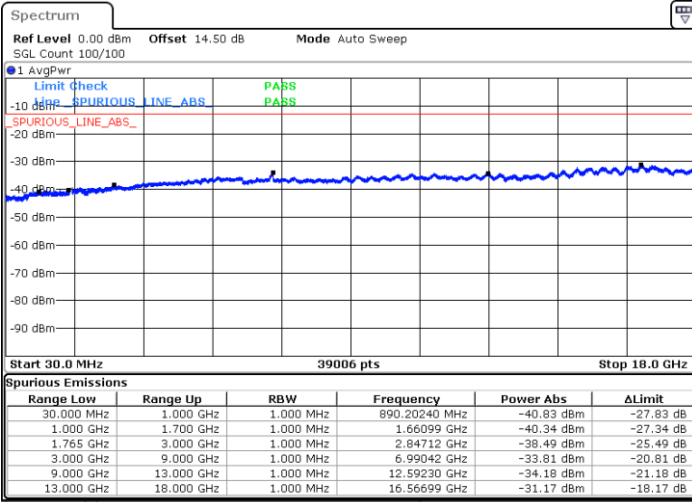

LTE Band 4 / 15MHz

Lowest Channel / QPSK

Lowest Channel / 16QAM

Date: 10.APR.2018 12:25:42

Date: 10.APR.2018 12:26:37

Middle Channel / QPSK

Middle Channel / 16QAM

Date: 10.APR.2018 12:28:13

Date: 10.APR.2018 12:29:09

LTE Band 4 / 15MHz

Highest Channel / QPSK

Highest Channel / 16QAM

Date: 10.APR.2018 12:35:20

Date: 10.APR.2018 12:36:15

LTE Band 4 / 20MHz

Lowest Channel / QPSK