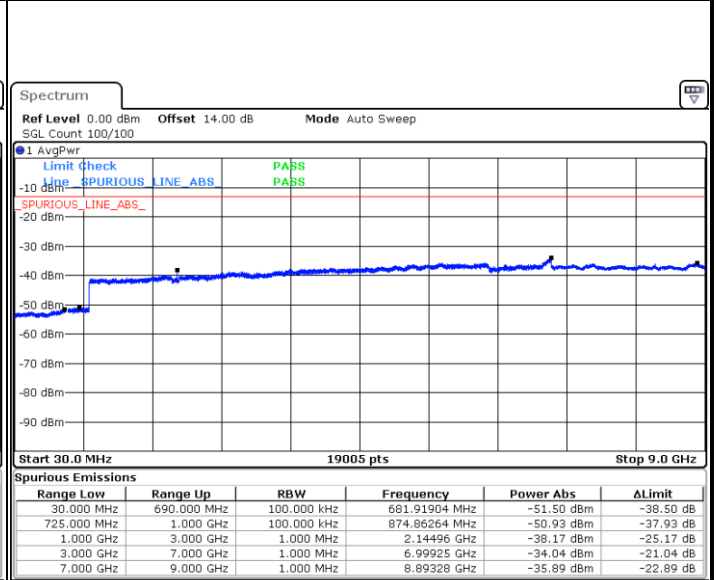

LTE Band 12 / 1.4MHz

Lowest Channel / QPSK

Date: 14.APR.2018 09:56:51

Lowest Channel / 16QAM

Date: 14.APR.2018 09:57:46

Middle Channel / QPSK

Date: 14.APR.2018 09:59:23

Middle Channel / 16QAM

Date: 14.APR.2018 10:00:19

LTE Band 12 / 1.4MHz

Highest Channel / QPSK

Date: 14.APR.2018 10:06:33

Highest Channel / 16QAM

Date: 14.APR.2018 10:07:29

LTE Band 12 / 3MHz

Lowest Channel / QPSK

Date: 14.APR.2018 10:13:44

Lowest Channel / 16QAM

Date: 14.APR.2018 10:14:40

LTE Band 12 / 3MHz

Middle Channel / QPSK

Middle Channel / 16QAM

Date: 14.APR.2018 10:16:17

Date: 14.APR.2018 10:17:13

Highest Channel / QPSK

Highest Channel / 16QAM

Date: 14.APR.2018 10:23:29

Date: 14.APR.2018 10:24:25

LTE Band 12 / 5MHz

Lowest Channel / QPSK

Lowest Channel / 16QAM

Date: 14.APR.2018 10:30:38