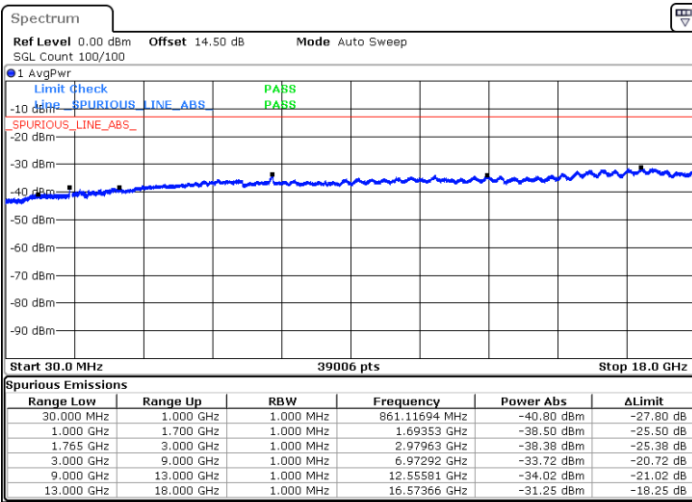

Date: 10.APR.2018 12:29:09

LTE Band 4 / 15MHz

Highest Channel / QPSK

Highest Channel / 16QAM

Date: 10.APR.2018 12:35:20

Date: 10.APR.2018 12:36:15

LTE Band 4 / 20MHz

Lowest Channel / QPSK

Lowest Channel / 16QAM

Date: 10.APR.2018 12:42:27

Date: 10.APR.2018 12:43:23

LTE Band 4 / 20MHz

Middle Channel / QPSK

Middle Channel / 16QAM

Date: 10.APR.2018 12:44:58

Date: 10.APR.2018 12:45:54

Highest Channel / QPSK

Highest Channel / 16QAM

Date: 10.APR.2018 12:52:05

Date: 10.APR.2018 12:53:01

LTE Band 5 / 1.4MHz

Lowest Channel / QPSK

Lowest Channel / 16QAM

Date: 10.APR.2018 09:14:36