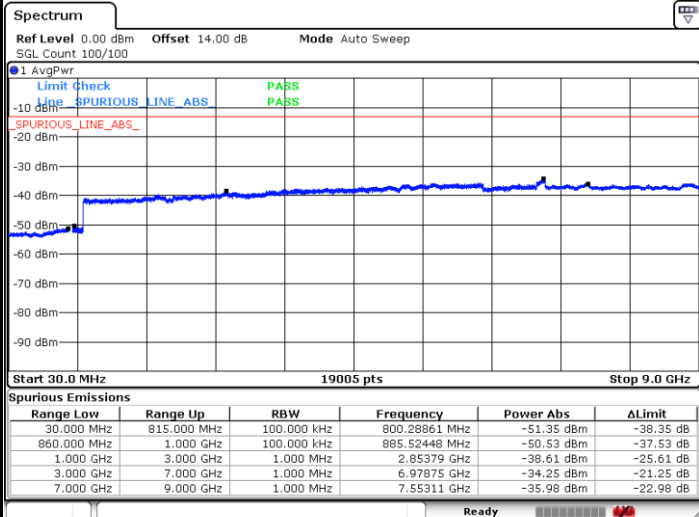

Highest Channel / QPSK

Highest Channel / 16QAM

Date: 10.APR.2018 12:52:05

Date: 10.APR.2018 12:53:01

LTE Band 5 / 1.4MHz

Lowest Channel / QPSK

Lowest Channel / 16QAM

Date: 10.APR.2018 09:14:36

Date: 10.APR.2018 09:15:32

Middle Channel / QPSK

Middle Channel / 16QAM

Date: 10.APR.2018 09:17:09

Date: 10.APR.2018 09:18:05

LTE Band 5 / 1.4MHz

Highest Channel / QPSK

Date: 10.APR.2018 09:26:20