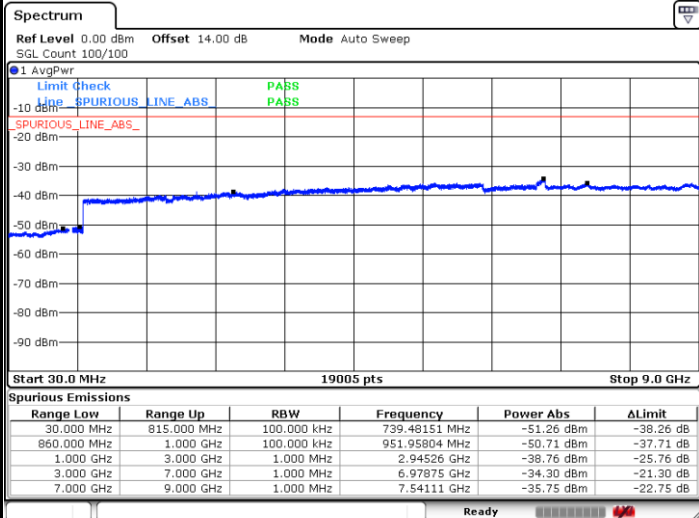

Highest Channel / QPSK

Highest Channel / 16QAM

Date: 10.APR.2018 12:52:05

Date: 10.APR.2018 12:53:01

LTE Band 5 / 1.4MHz

Lowest Channel / QPSK

Lowest Channel / 16QAM

Date: 10.APR.2018 09:14:36

Date: 10.APR.2018 09:15:32

Middle Channel / QPSK

Middle Channel / 16QAM

Date: 10.APR.2018 09:17:09

Date: 10.APR.2018 09:18:05

LTE Band 5 / 1.4MHz

Highest Channel / QPSK

Date: 10.APR.2018 09:26:20