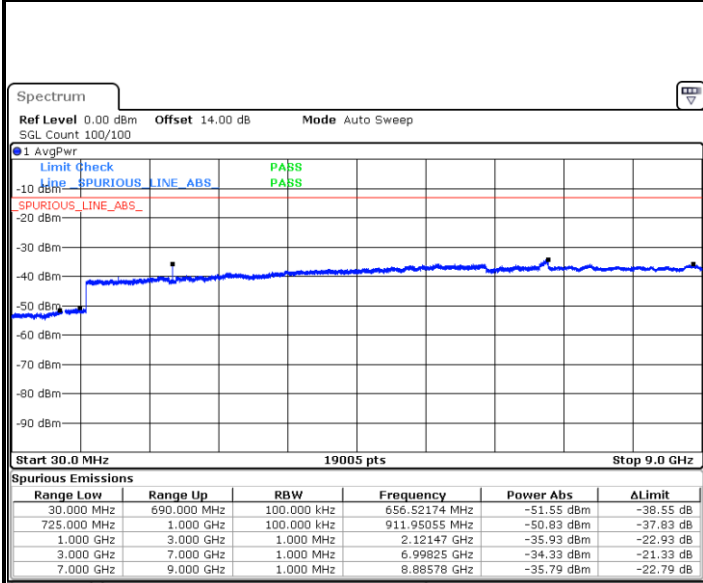

LTE Band 12 / 1.4MHz

Lowest Channel / QPSK

Date: 14.APR.2018 09:56:51

Lowest Channel / 16QAM

Date: 14.APR.2018 09:57:46

Middle Channel / QPSK

Date: 14.APR.2018 09:59:23

Middle Channel / 16QAM

Date: 14.APR.2018 10:00:19

LTE Band 12 / 1.4MHz

Highest Channel / QPSK

Date: 14.APR.2018 10:06:33

Highest Channel / 16QAM

Date: 14.APR.2018 10:07:29

LTE Band 12 / 3MHz

Lowest Channel / QPSK