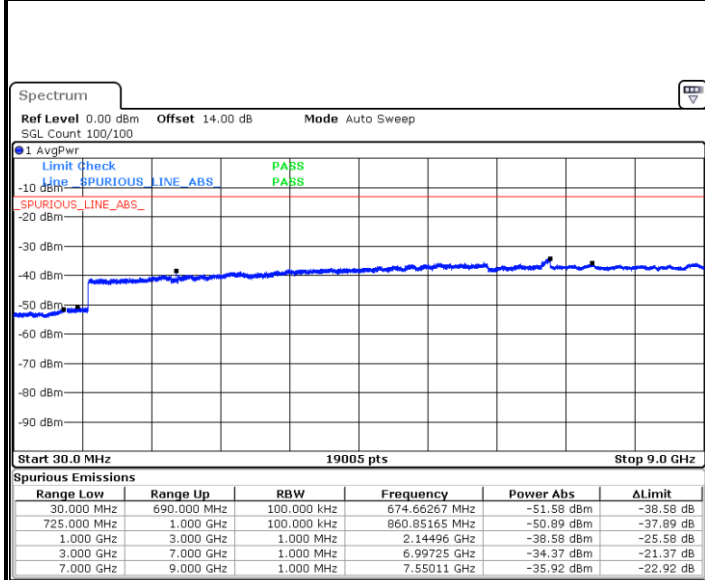

LTE Band 12 / 1.4MHz

Lowest Channel / QPSK

Date: 14.APR.2018 09:56:51

Lowest Channel / 16QAM

Date: 14.APR.2018 09:57:46

Middle Channel / QPSK

Date: 14.APR.2018 09:59:23

Middle Channel / 16QAM

Date: 14.APR.2018 10:00:19

LTE Band 12 / 1.4MHz

Highest Channel / QPSK

Date: 14.APR.2018 10:06:33

Highest Channel / 16QAM

Date: 14.APR.2018 10:07:29

LTE Band 12 / 3MHz

Lowest Channel / QPSK