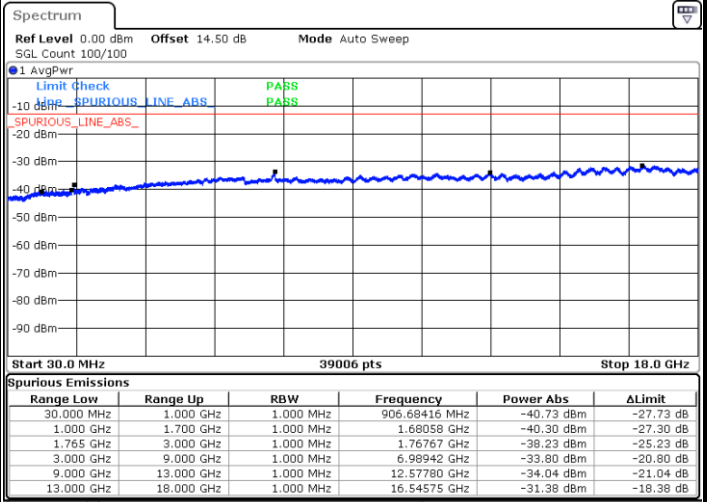

LTE Band 4 / 15MHz

Lowest Channel / QPSK

Lowest Channel / 16QAM

Date: 10.APR.2018 12:25:42

Date: 10.APR.2018 12:26:37

Middle Channel / QPSK

Middle Channel / 16QAM

Date: 10.APR.2018 12:28:13

Date: 10.APR.2018 12:29:09

LTE Band 4 / 15MHz

Highest Channel / QPSK

Highest Channel / 16QAM

Date: 10.APR.2018 12:35:20

Date: 10.APR.2018 12:36:15

LTE Band 4 / 20MHz

Lowest Channel / QPSK