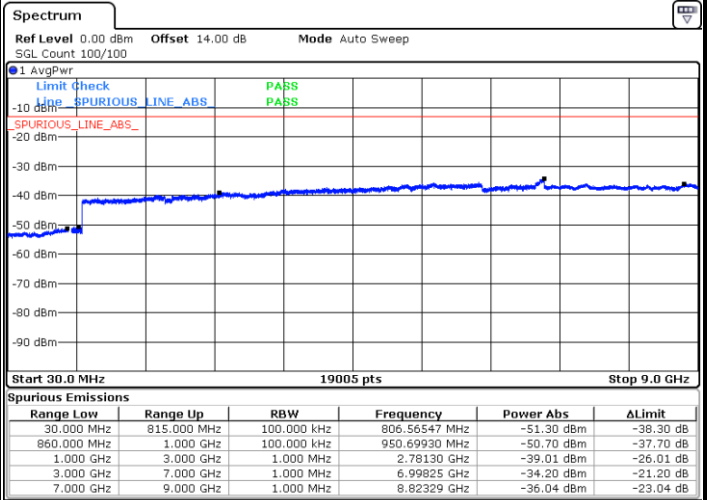

Date: 10.APR.2018 09:39:01