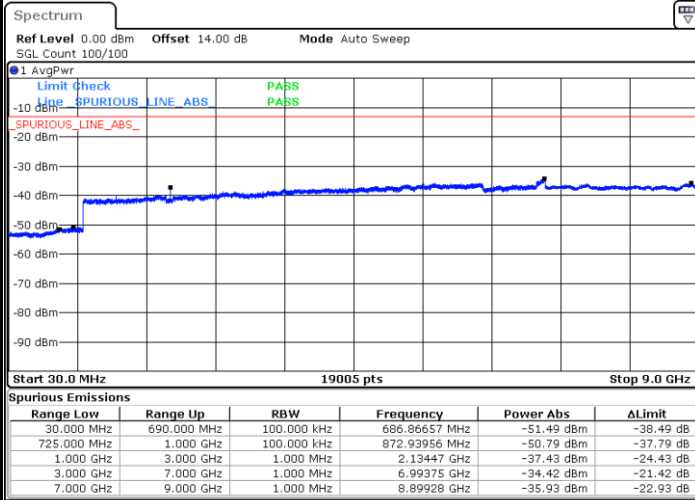

Highest Channel / QPSK

Highest Channel / 16QAM

Date: 14.APR.2018 10:23:29

Date: 14.APR.2018 10:24:25

LTE Band 12 / 5MHz

Lowest Channel / QPSK

Lowest Channel / 16QAM

Date: 14.APR.2018 10:30:38

Date: 14.APR.2018 10:31:34

Middle Channel / QPSK

Middle Channel / 16QAM

Date: 14.APR.2018 10:33:11

Date: 14.APR.2018 10:34:07

LTE Band 12 / 5MHz

Highest Channel / QPSK

Date: 14.APR.2018 10:40:22

Highest Channel / 16QAM

Date: 14.APR.2018 10:41:18

LTE Band 12 / 10MHz

Lowest Channel / QPSK

Date: 14.APR.2018 10:47:33

Lowest Channel / 16QAM

Date: 14.APR.2018 10:48:29

LTE Band 12 / 10MHz