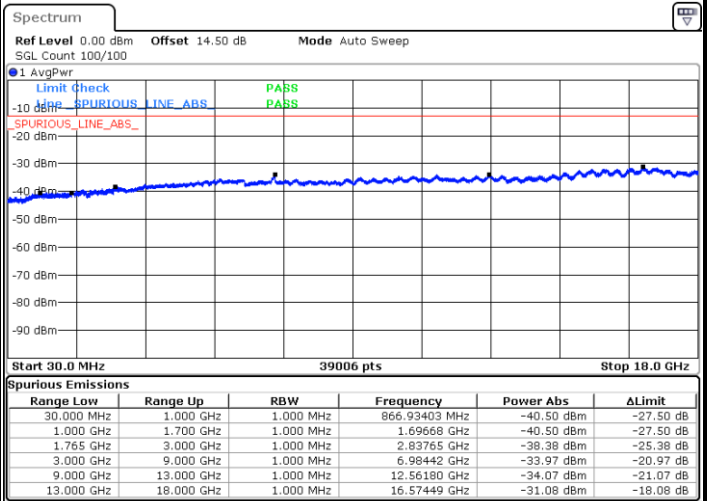

LTE Band 4 / 15MHz

Lowest Channel / QPSK

Lowest Channel / 16QAM

Date: 10.APR.2018 12:25:42

Date: 10.APR.2018 12:26:37

Middle Channel / QPSK

Middle Channel / 16QAM

Date: 10.APR.2018 12:28:13

Date: 10.APR.2018 12:29:09

LTE Band 4 / 15MHz

Highest Channel / QPSK

Highest Channel / 16QAM

Date: 10.APR.2018 12:35:20

Date: 10.APR.2018 12:36:15

LTE Band 4 / 20MHz

Lowest Channel / QPSK