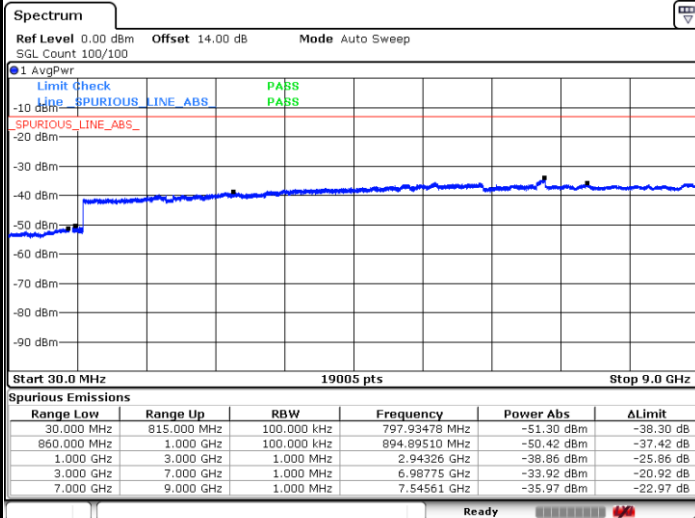

Highest Channel / 16QAM

Date: 10.APR.2018 09:27:16

LTE Band 5 / 3MHz

Lowest Channel / QPSK

Date: 10.APR.2018 09:35:32

Lowest Channel / 16QAM

Date: 10.APR.2018 09:36:28

LTE Band 5 / 3MHz

Middle Channel / QPSK

Middle Channel / 16QAM

Date: 10.APR.2018 09:38:05

Date: 10.APR.2018 09:39:01

Highest Channel / QPSK

Highest Channel / 16QAM

Date: 10.APR.2018 09:47:16

Date: 10.APR.2018 09:48:12

LTE Band 5 / 5MHz

Lowest Channel / QPSK

Lowest Channel / 16QAM

Date: 10.APR.2018 09:56:27

Date: 10.APR.2018 09:57:24

Middle Channel / QPSK

Middle Channel / 16QAM

Date: 10.APR.2018 09:59:00

Date: 10.APR.2018 09:59:57

LTE Band 5 / 5MHz

Highest Channel / QPSK

Highest Channel / 16QAM

LTE Band 5 / 10MHz

Lowest Channel / QPSK

Lowest Channel / 16QAM

LTE Band 5 / 10MHz