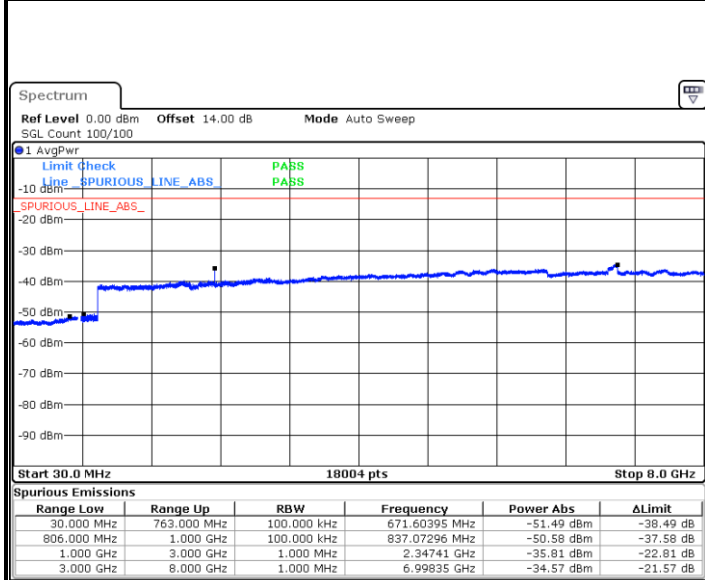

LTE Band 13 / 5MHz

Lowest Channel / QPSK

Lowest Channel / 16QAM

Middle Channel / QPSK

Middle Channel / 16QAM

LTE Band 13 / 5MHz

Highest Channel / QPSK

Date: 17.APR.2018 15:53:47

Highest Channel / 16QAM

Date: 17.APR.2018 15:55:00

LTE Band 13 / 10MHz

Middle Channel / QPSK

Date: 17.APR.2018 16:06:33

Middle Channel / 16QAM

Date: 17.APR.2018 16:07:29

LTE Band 17 / 5MHz