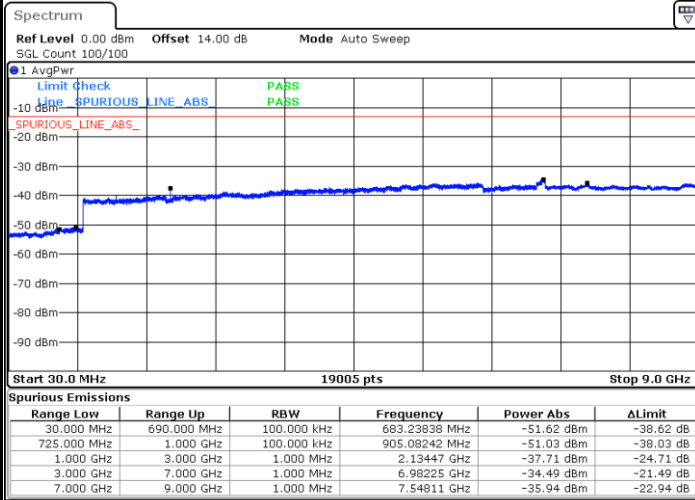

Highest Channel / 16QAM

Date: 17.APR.2018 15:55:00

LTE Band 13 / 10MHz

Middle Channel / QPSK

Date: 17.APR.2018 16:06:33

Middle Channel / 16QAM

Date: 17.APR.2018 16:07:29

LTE Band 17 / 5MHz

Lowest Channel / QPSK

Lowest Channel / 16QAM

Date: 14.APR.2018 15:12:13

Date: 14.APR.2018 15:13:08

Middle Channel / QPSK

Middle Channel / 16QAM

Date: 14.APR.2018 15:14:44

Date: 14.APR.2018 15:15:40

LTE Band 17 / 5MHz

Highest Channel / QPSK

Date: 14.APR.2018 15:25:36

Highest Channel / 16QAM

Date: 14.APR.2018 15:26:31

LTE Band 17 / 10MHz

Lowest Channel / QPSK

Date: 14.APR.2018 15:32:46