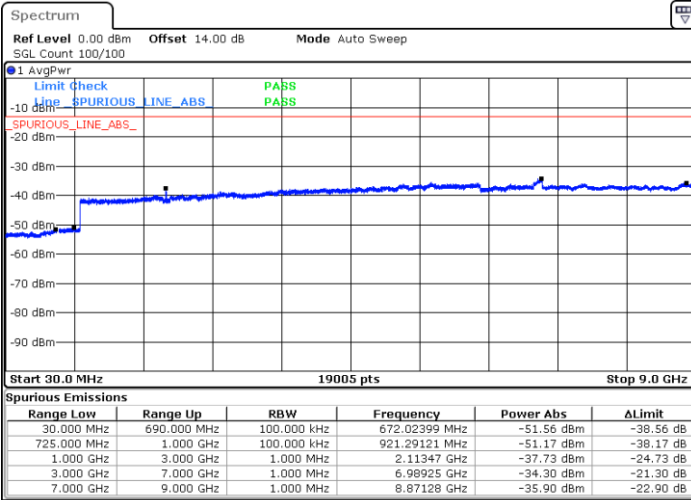

LTE Band 13 / 5MHz

Lowest Channel / QPSK

Lowest Channel / 16QAM

Middle Channel / QPSK

Middle Channel / 16QAM

LTE Band 13 / 5MHz

Highest Channel / QPSK

Date: 17.APR.2018 15:53:47

Highest Channel / 16QAM

Date: 17.APR.2018 15:55:00

LTE Band 13 / 10MHz

Middle Channel / QPSK

Date: 17.APR.2018 16:06:33

Middle Channel / 16QAM

Date: 17.APR.2018 16:07:29

LTE Band 17 / 5MHz

Lowest Channel / QPSK

Lowest Channel / 16QAM

Date: 14.APR.2018 15:12:13

Date: 14.APR.2018 15:13:08

Middle Channel / QPSK

Middle Channel / 16QAM

Date: 14.APR.2018 15:14:44

Date: 14.APR.2018 15:15:40

LTE Band 17 / 5MHz

Highest Channel / QPSK

Date: 14.APR.2018 15:25:36

Highest Channel / 16QAM

Date: 14.APR.2018 15:26:31

LTE Band 17 / 10MHz

Lowest Channel / QPSK

Date: 14.APR.2018 15:32:46