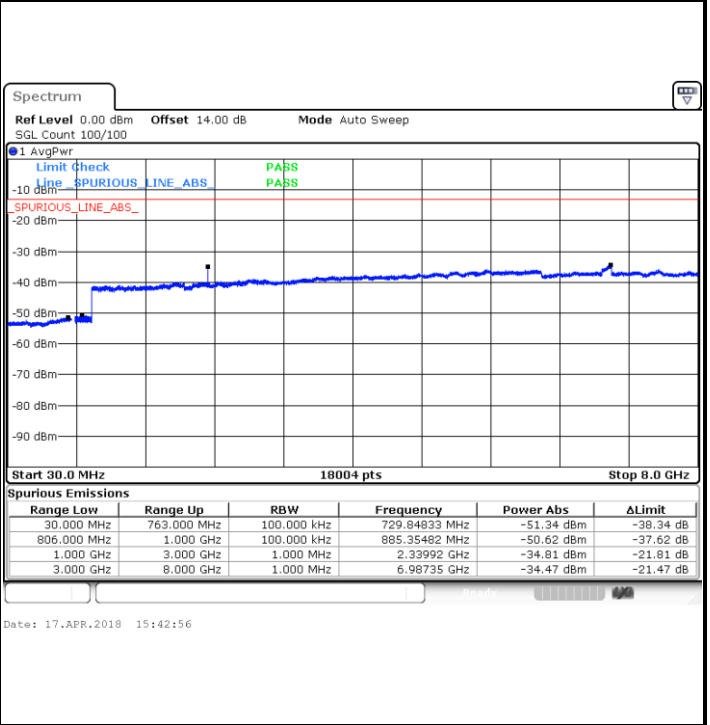

Highest Channel / 16QAM

Date: 14.APR.2018 10:41:18

LTE Band 12 / 10MHz

Lowest Channel / QPSK

Date: 14.APR.2018 10:47:33

Lowest Channel / 16QAM

Date: 14.APR.2018 10:48:29

LTE Band 12 / 10MHz

Middle Channel / QPSK

Date: 14.APR.2018 10:50:05

Middle Channel / 16QAM

Date: 14.APR.2018 10:51:01

Highest Channel / QPSK

Date: 14.APR.2018 10:57:15

Highest Channel / 16QAM

Date: 14.APR.2018 10:58:11

LTE Band 13 / 5MHz

Lowest Channel / QPSK

Lowest Channel / 16QAM

Middle Channel / QPSK

Middle Channel / 16QAM

LTE Band 13 / 5MHz

Highest Channel / QPSK

Date: 17.APR.2018 15:53:47

Highest Channel / 16QAM

Date: 17.APR.2018 15:55:00

LTE Band 13 / 10MHz

Middle Channel / QPSK

Date: 17.APR.2018 16:06:33

Middle Channel / 16QAM

Date: 17.APR.2018 16:07:29

LTE Band 17 / 5MHz