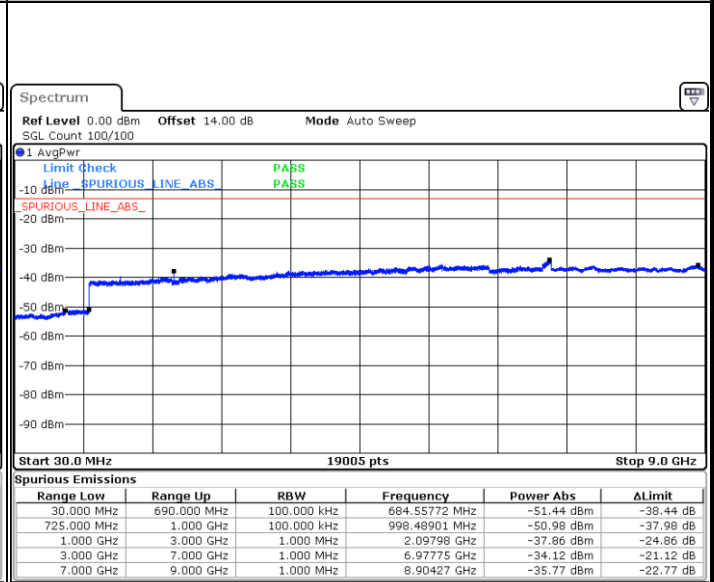

Date: 10.APR.2018 09:59:57

LTE Band 5 / 5MHz

Highest Channel / QPSK

Highest Channel / 16QAM

LTE Band 5 / 10MHz

Lowest Channel / QPSK

Lowest Channel / 16QAM

LTE Band 5 / 10MHz

Middle Channel / QPSK

Middle Channel / 16QAM

Date: 10.APR.2018 10:19:58

Date: 10.APR.2018 10:20:55

Highest Channel / QPSK

Highest Channel / 16QAM

Date: 10.APR.2018 10:29:10

Date: 10.APR.2018 10:30:06

LTE Band 12 / 1.4MHz

Lowest Channel / QPSK

Date: 14.APR.2018 09:56:51

Lowest Channel / 16QAM

Date: 14.APR.2018 09:57:46

Middle Channel / QPSK

Date: 14.APR.2018 09:59:23

Middle Channel / 16QAM

Date: 14.APR.2018 10:00:19

LTE Band 12 / 1.4MHz

Highest Channel / QPSK

Date: 14.APR.2018 10:06:33

Highest Channel / 16QAM

Date: 14.APR.2018 10:07:29

LTE Band 12 / 3MHz

Lowest Channel / QPSK