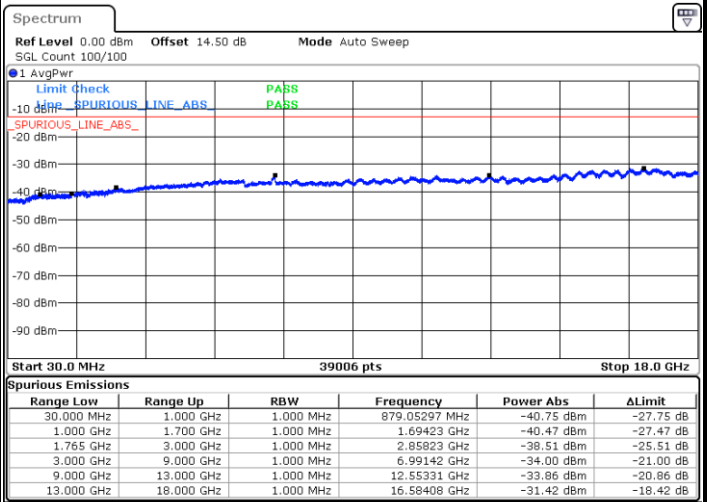

Date: 10.APR.2018 12:29:09

LTE Band 4 / 15MHz

Highest Channel / QPSK

Highest Channel / 16QAM

Date: 10.APR.2018 12:35:20

Date: 10.APR.2018 12:36:15

LTE Band 4 / 20MHz

Lowest Channel / QPSK

Lowest Channel / 16QAM

Date: 10.APR.2018 12:42:27

Date: 10.APR.2018 12:43:23

LTE Band 4 / 20MHz

Middle Channel / QPSK

Middle Channel / 16QAM

Date: 10.APR.2018 12:44:58

Date: 10.APR.2018 12:45:54

Highest Channel / QPSK

Highest Channel / 16QAM

Date: 10.APR.2018 12:52:05

Date: 10.APR.2018 12:53:01

LTE Band 5 / 1.4MHz

Lowest Channel / QPSK

Lowest Channel / 16QAM

Date: 10.APR.2018 09:14:36