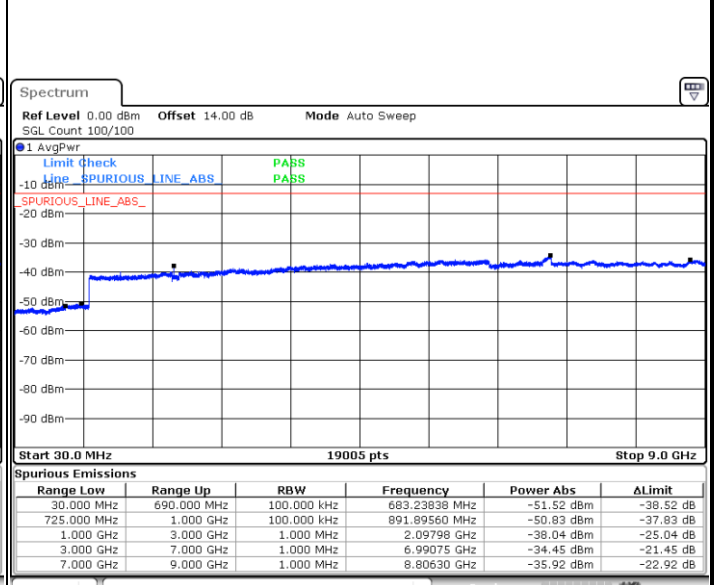

LTE Band 12 / 1.4MHz

Lowest Channel / QPSK

Date: 14.APR.2018 09:56:51

Lowest Channel / 16QAM

Date: 14.APR.2018 09:57:46

Middle Channel / QPSK

Date: 14.APR.2018 09:59:23

Middle Channel / 16QAM

Date: 14.APR.2018 10:00:19

LTE Band 12 / 1.4MHz

Highest Channel / QPSK

Date: 14.APR.2018 10:06:33

Highest Channel / 16QAM

Date: 14.APR.2018 10:07:29

LTE Band 12 / 3MHz

Lowest Channel / QPSK

Date: 14.APR.2018 10:13:44

Lowest Channel / 16QAM

Date: 14.APR.2018 10:14:40

LTE Band 12 / 3MHz

Middle Channel / QPSK

Middle Channel / 16QAM

Date: 14.APR.2018 10:16:17

Date: 14.APR.2018 10:17:13

Highest Channel / QPSK

Highest Channel / 16QAM

Date: 14.APR.2018 10:23:29

Date: 14.APR.2018 10:24:25

LTE Band 12 / 5MHz

Lowest Channel / QPSK

Lowest Channel / 16QAM

Date: 14.APR.2018 10:30:38