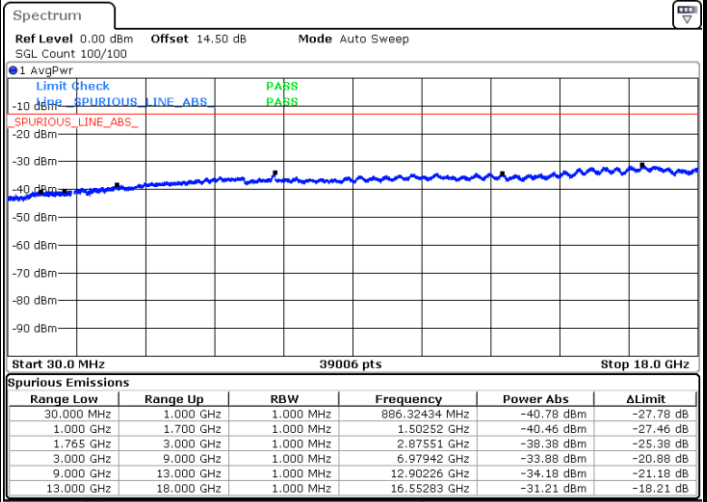

LTE Band 4 / 15MHz

Lowest Channel / QPSK

Lowest Channel / 16QAM

Date: 10.APR.2018 12:25:42

Date: 10.APR.2018 12:26:37

Middle Channel / QPSK

Middle Channel / 16QAM

Date: 10.APR.2018 12:28:13

Date: 10.APR.2018 12:29:09

LTE Band 4 / 15MHz

Highest Channel / QPSK

Highest Channel / 16QAM

Date: 10.APR.2018 12:35:20

Date: 10.APR.2018 12:36:15

LTE Band 4 / 20MHz

Lowest Channel / QPSK