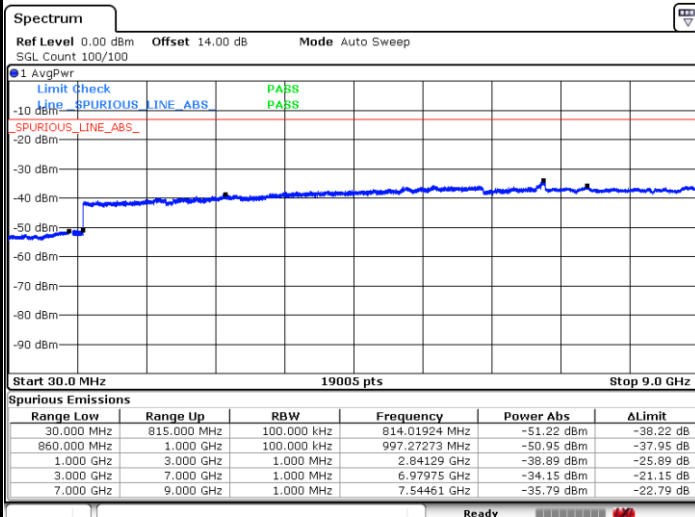

Highest Channel / QPSK

Highest Channel / 16QAM

Date: 10.APR.2018 12:52:05

Date: 10.APR.2018 12:53:01

LTE Band 5 / 1.4MHz

Lowest Channel / QPSK

Lowest Channel / 16QAM

Date: 10.APR.2018 09:14:36

Date: 10.APR.2018 09:15:32

Middle Channel / QPSK

Middle Channel / 16QAM

Date: 10.APR.2018 09:17:09

Date: 10.APR.2018 09:18:05

LTE Band 5 / 1.4MHz

Highest Channel / QPSK

Date: 10.APR.2018 09:26:20

Highest Channel / 16QAM

Date: 10.APR.2018 09:27:16

LTE Band 5 / 3MHz

Lowest Channel / QPSK

Date: 10.APR.2018 09:35:32

Lowest Channel / 16QAM

Date: 10.APR.2018 09:36:28

LTE Band 5 / 3MHz