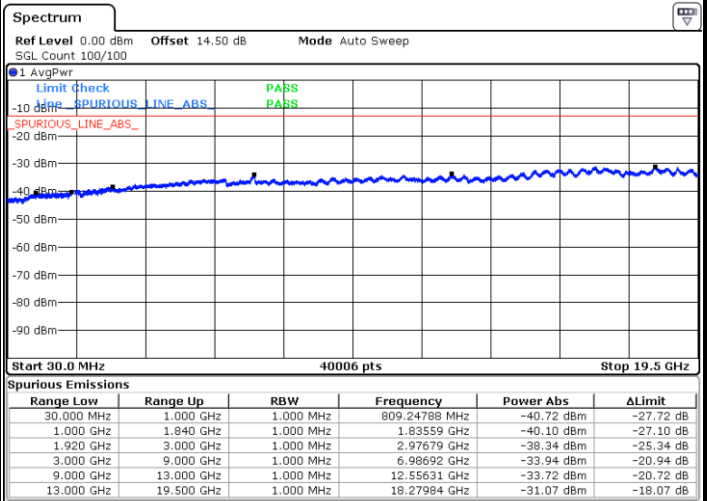

LTE Band 17 / 5MHz

Highest Channel / QPSK

Date: 14.APR.2018 15:25:36

Highest Channel / 16QAM

Date: 14.APR.2018 15:26:31

LTE Band 17 / 10MHz

Lowest Channel / QPSK

Date: 14.APR.2018 15:32:46

Lowest Channel / 16QAM

Date: 14.APR.2018 15:33:42

LTE Band 17 / 10MHz

Middle Channel / QPSK

Middle Channel / 16QAM

Date: 14.APR.2018 15:35:19

Date: 14.APR.2018 15:36:15

Highest Channel / QPSK

Highest Channel / 16QAM

Date: 14.APR.2018 15:42:30

Date: 14.APR.2018 15:43:26

LTE Band 25 / 1.4MHz

Lowest Channel / QPSK

Lowest Channel / 16QAM

Date: 11.APR.2018 09:07:35

Date: 11.APR.2018 09:08:30

Middle Channel / QPSK

Middle Channel / 16QAM

Date: 11.APR.2018 09:10:07

Date: 11.APR.2018 09:11:03

LTE Band 25 / 1.4MHz

Highest Channel / QPSK

Date: 11.APR.2018 09:17:20

Highest Channel / 16QAM