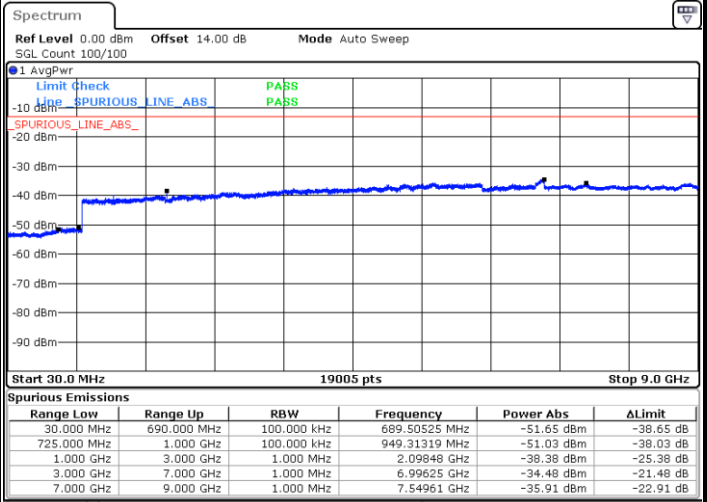

Date: 14.APR.2018 10:13:44

Lowest Channel / 16QAM

Date: 14.APR.2018 10:14:40

LTE Band 12 / 3MHz

Middle Channel / QPSK

Middle Channel / 16QAM

Date: 14.APR.2018 10:16:17

Date: 14.APR.2018 10:17:13

Highest Channel / QPSK

Highest Channel / 16QAM

Date: 14.APR.2018 10:23:29

Date: 14.APR.2018 10:24:25

LTE Band 12 / 5MHz

Lowest Channel / QPSK

Lowest Channel / 16QAM

Date: 14.APR.2018 10:30:38

Date: 14.APR.2018 10:31:34

Middle Channel / QPSK

Middle Channel / 16QAM

Date: 14.APR.2018 10:33:11

Date: 14.APR.2018 10:34:07

LTE Band 12 / 5MHz

Highest Channel / QPSK

Date: 14.APR.2018 10:40:22

Highest Channel / 16QAM

Date: 14.APR.2018 10:41:18

LTE Band 12 / 10MHz

Lowest Channel / QPSK

Date: 14.APR.2018 10:47:33

Lowest Channel / 16QAM

Date: 14.APR.2018 10:48:29

LTE Band 12 / 10MHz