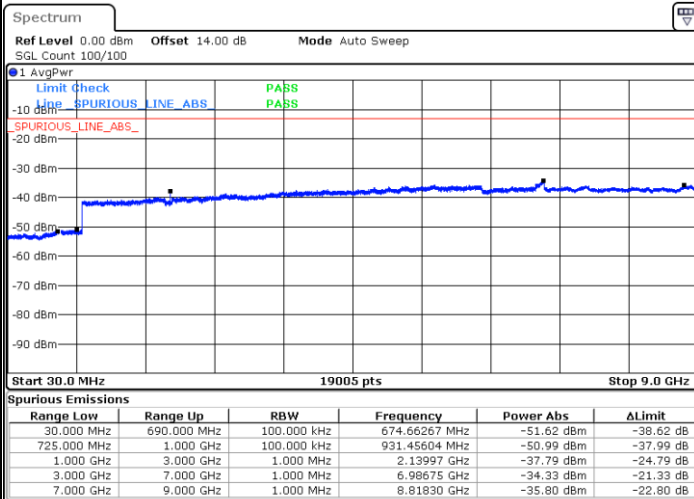

Date: 14.APR.2018 10:00:19

LTE Band 12 / 1.4MHz

Highest Channel / QPSK

Date: 14.APR.2018 10:06:33

Highest Channel / 16QAM

Date: 14.APR.2018 10:07:29

LTE Band 12 / 3MHz

Lowest Channel / QPSK

Date: 14.APR.2018 10:13:44

Lowest Channel / 16QAM

Date: 14.APR.2018 10:14:40

LTE Band 12 / 3MHz

Middle Channel / QPSK

Middle Channel / 16QAM

Date: 14.APR.2018 10:16:17

Date: 14.APR.2018 10:17:13

Highest Channel / QPSK

Highest Channel / 16QAM

Date: 14.APR.2018 10:23:29

Date: 14.APR.2018 10:24:25

LTE Band 12 / 5MHz

Lowest Channel / QPSK

Lowest Channel / 16QAM

Date: 14.APR.2018 10:30:38