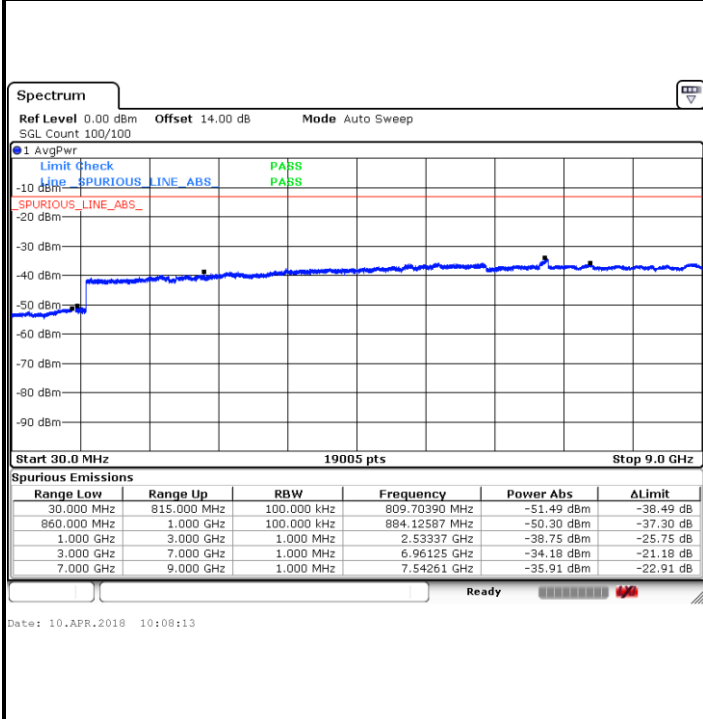

LTE Band 5 / 5MHz

Lowest Channel / QPSK

Lowest Channel / 16QAM

Date: 10.APR.2018 09:56:27

Date: 10.APR.2018 09:57:24

Middle Channel / QPSK

Middle Channel / 16QAM

Date: 10.APR.2018 09:59:00

Date: 10.APR.2018 09:59:57

LTE Band 5 / 5MHz

Highest Channel / QPSK

Highest Channel / 16QAM

LTE Band 5 / 10MHz

Lowest Channel / QPSK

Lowest Channel / 16QAM

LTE Band 5 / 10MHz