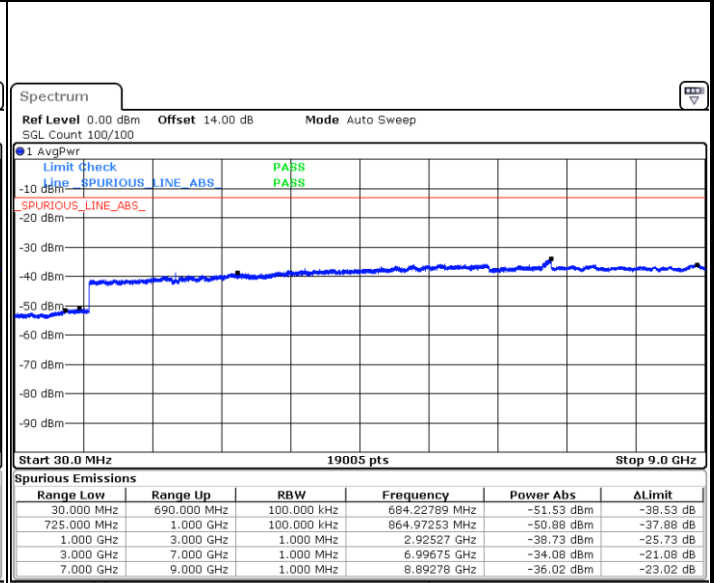

LTE Band 12 / 1.4MHz

Lowest Channel / QPSK

Date: 14.APR.2018 09:56:51

Lowest Channel / 16QAM

Date: 14.APR.2018 09:57:46

Middle Channel / QPSK

Date: 14.APR.2018 09:59:23

Middle Channel / 16QAM

Date: 14.APR.2018 10:00:19

LTE Band 12 / 1.4MHz

Highest Channel / QPSK

Date: 14.APR.2018 10:06:33

Highest Channel / 16QAM

Date: 14.APR.2018 10:07:29

LTE Band 12 / 3MHz

Lowest Channel / QPSK