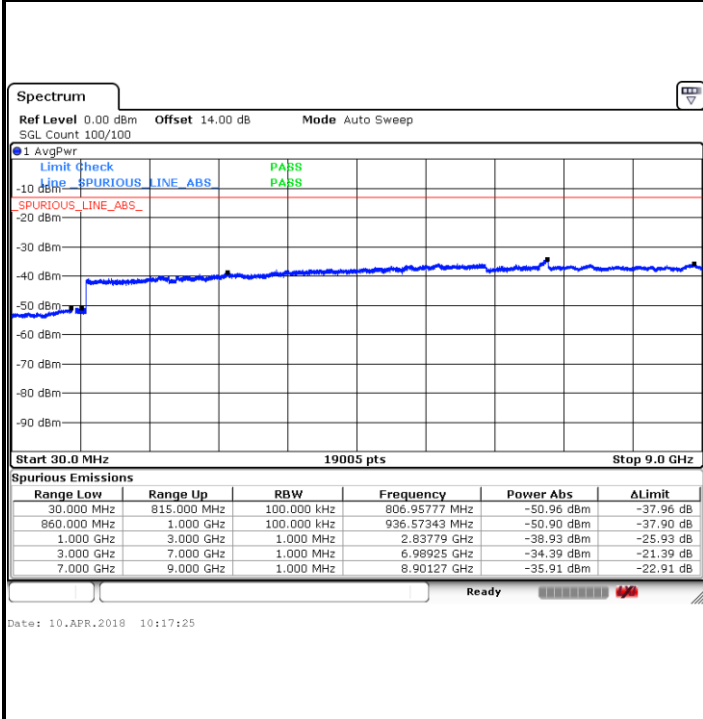

LTE Band 5 / 5MHz

Lowest Channel / QPSK

Lowest Channel / 16QAM

Date: 10.APR.2018 09:56:27

Date: 10.APR.2018 09:57:24

Middle Channel / QPSK

Middle Channel / 16QAM

Date: 10.APR.2018 09:59:00

Date: 10.APR.2018 09:59:57

LTE Band 5 / 5MHz

Highest Channel / QPSK

Highest Channel / 16QAM

LTE Band 5 / 10MHz

Lowest Channel / QPSK

Lowest Channel / 16QAM

LTE Band 5 / 10MHz

Middle Channel / QPSK

Middle Channel / 16QAM

Date: 10.APR.2018 10:19:58

Date: 10.APR.2018 10:20:55

Highest Channel / QPSK

Highest Channel / 16QAM

Date: 10.APR.2018 10:29:10

Date: 10.APR.2018 10:30:06