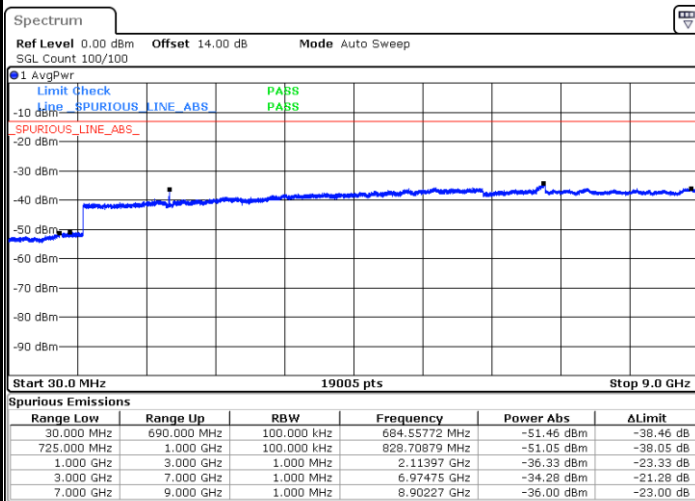

Lowest Channel / QPSK

Lowest Channel / 16QAM

Date: 14.APR.2018 15:12:13

Date: 14.APR.2018 15:13:08

Middle Channel / QPSK

Middle Channel / 16QAM

Date: 14.APR.2018 15:14:44

Date: 14.APR.2018 15:15:40

LTE Band 17 / 5MHz

Highest Channel / QPSK

Date: 14.APR.2018 15:25:36

Highest Channel / 16QAM

Date: 14.APR.2018 15:26:31

LTE Band 17 / 10MHz

Lowest Channel / QPSK

Date: 14.APR.2018 15:32:46

Lowest Channel / 16QAM

Date: 14.APR.2018 15:33:42

LTE Band 17 / 10MHz

Middle Channel / QPSK

Middle Channel / 16QAM

Date: 14.APR.2018 15:35:19

Date: 14.APR.2018 15:36:15

Highest Channel / QPSK

Highest Channel / 16QAM

Date: 14.APR.2018 15:42:30

Date: 14.APR.2018 15:43:26

LTE Band 25 / 1.4MHz

Lowest Channel / QPSK

Lowest Channel / 16QAM

Date: 11.APR.2018 09:07:35

Date: 11.APR.2018 09:08:30