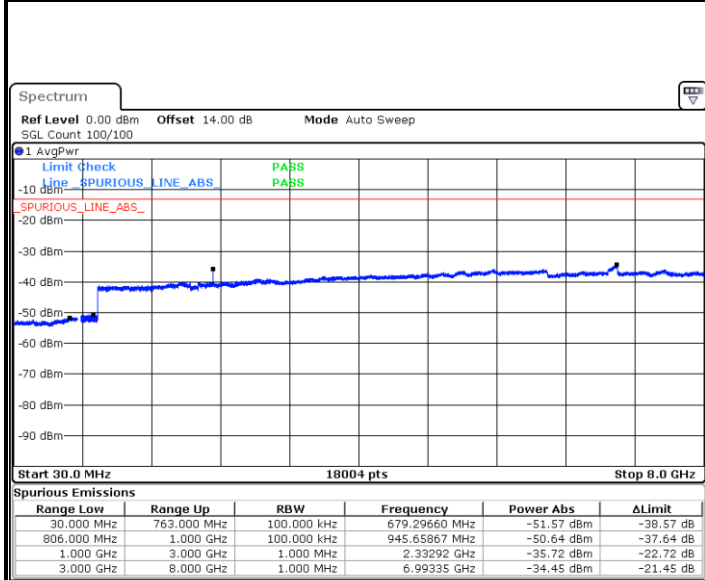

Highest Channel / 16QAM

Date: 14.APR.2018 10:41:18

LTE Band 12 / 10MHz

Lowest Channel / QPSK

Date: 14.APR.2018 10:47:33

Lowest Channel / 16QAM

Date: 14.APR.2018 10:48:29

LTE Band 12 / 10MHz

LTE Band 13 / 5MHz

Lowest Channel / QPSK

Lowest Channel / 16QAM

Middle Channel / QPSK

Middle Channel / 16QAM

LTE Band 13 / 5MHz

Highest Channel / QPSK

Date: 17.APR.2018 15:53:47

Highest Channel / 16QAM

Date: 17.APR.2018 15:55:00

LTE Band 13 / 10MHz

Middle Channel / QPSK

Date: 17.APR.2018 16:06:33

Middle Channel / 16QAM

Date: 17.APR.2018 16:07:29

LTE Band 17 / 5MHz