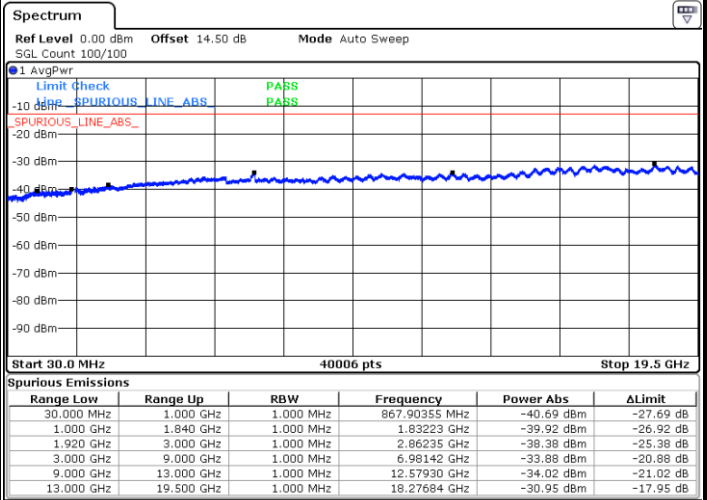

Highest Channel / 16QAM

Date: 14.APR.2018 15:42:30

Date: 14.APR.2018 15:43:26

LTE Band 25 / 1.4MHz

Lowest Channel / QPSK

Lowest Channel / 16QAM

Date: 11.APR.2018 09:07:35

Date: 11.APR.2018 09:08:30

Middle Channel / QPSK

Middle Channel / 16QAM

Date: 11.APR.2018 09:10:07

Date: 11.APR.2018 09:11:03

LTE Band 25 / 1.4MHz

Highest Channel / QPSK

Date: 11.APR.2018 09:17:20

Highest Channel / 16QAM

Date: 11.APR.2018 09:18:16

LTE Band 25 / 3MHz

Lowest Channel / QPSK

Date: 11.APR.2018 09:19:53

Lowest Channel / 16QAM

Date: 11.APR.2018 09:20:50

LTE Band 25 / 3MHz

Middle Channel / QPSK

Middle Channel / 16QAM

Date: 11.APR.2018 09:30:45

Date: 11.APR.2018 09:31:42

Highest Channel / QPSK

Highest Channel / 16QAM

Date: 11.APR.2018 09:37:59

Date: 11.APR.2018 09:38:55