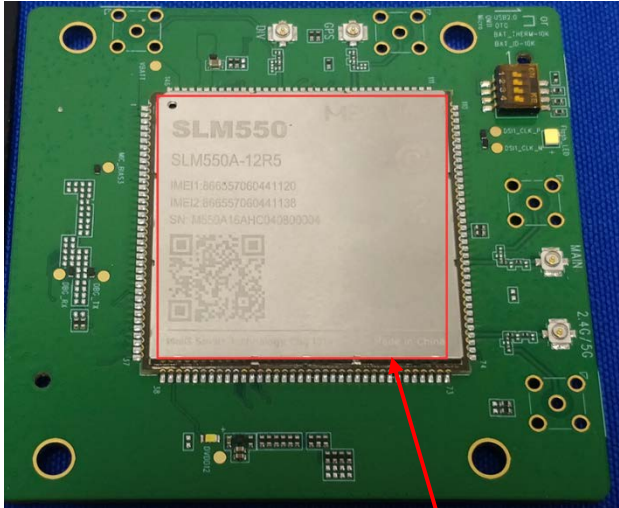

Label Artwork and Location

Model: SLM550

Label:

Size: L*W= 40*40mm

Location