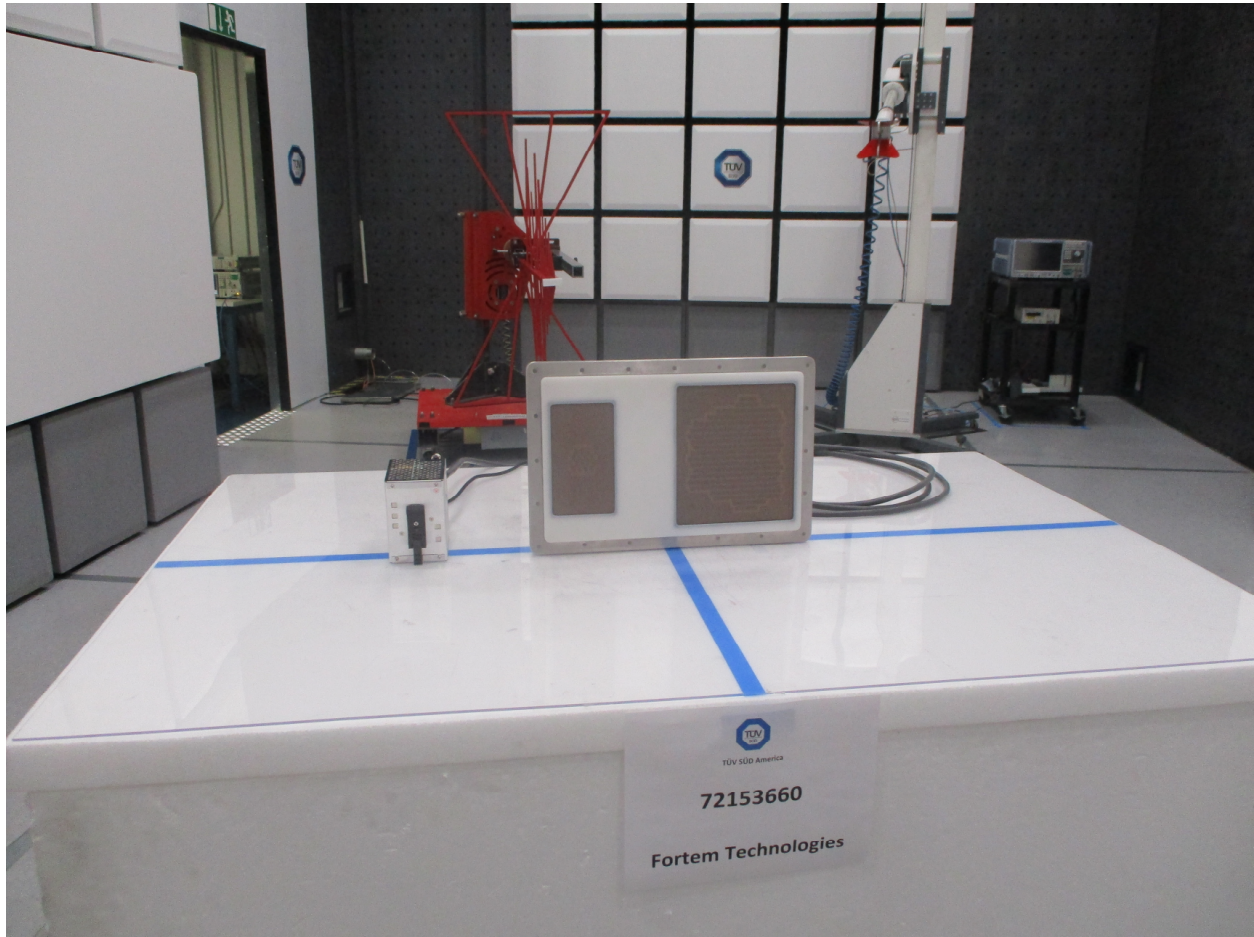

FCC ID 2APIM-FTR30SKYD

Radiated Emissions Test Setup (30MHz to 1GHz)

Radiated Emissions Test Setup (1GHz to 40GHz)

Radiated Emissions Test Setup (above 40GHz)

Frequency Stability/Voltage Variation Test Setup